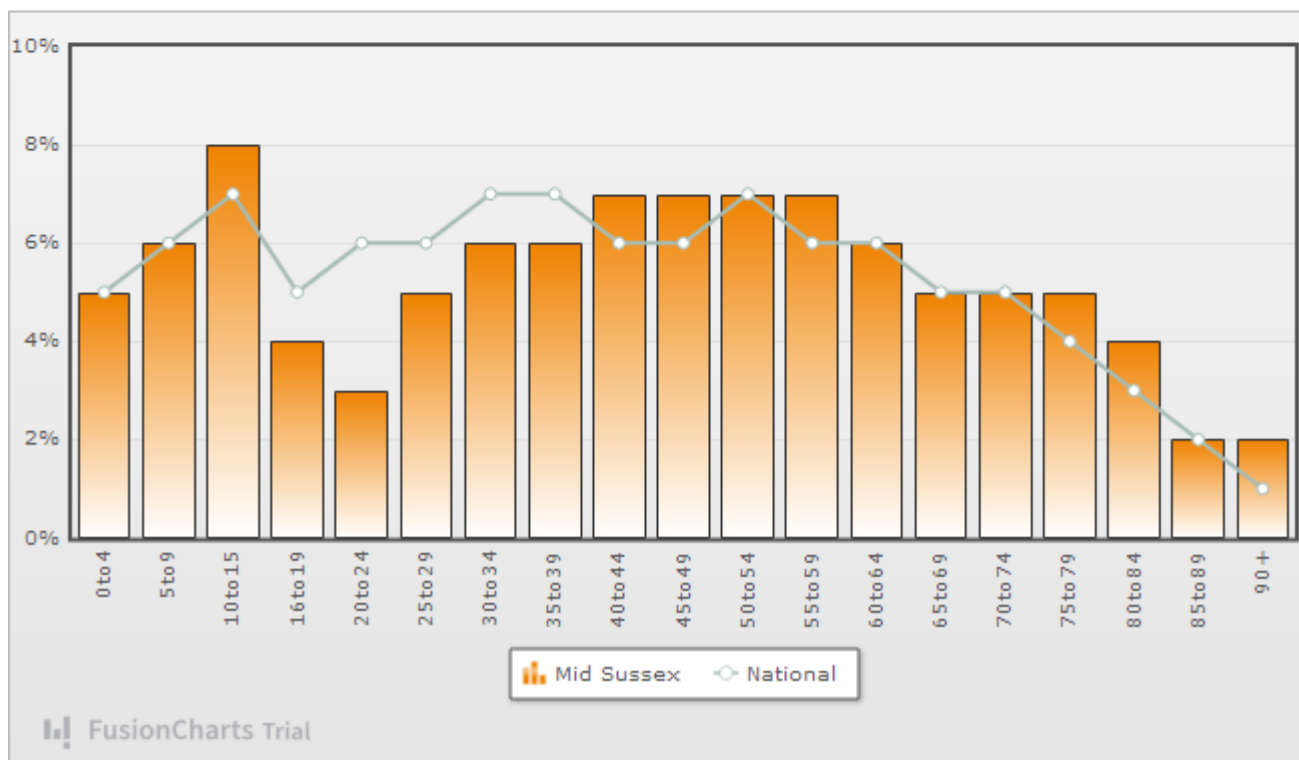

Female Population by Age group

DISCLAIMER: Sport England has made all reasonable endeavours to ensure the accuracy of the material contained in the Sport Facility Calculator. The Calculator has been produced in good faith and Sport England does not accept any liability that may come from the use of it. The use of the Calculator is entirely at the user's own risk and Sport England does not accept any liability caused from its use.