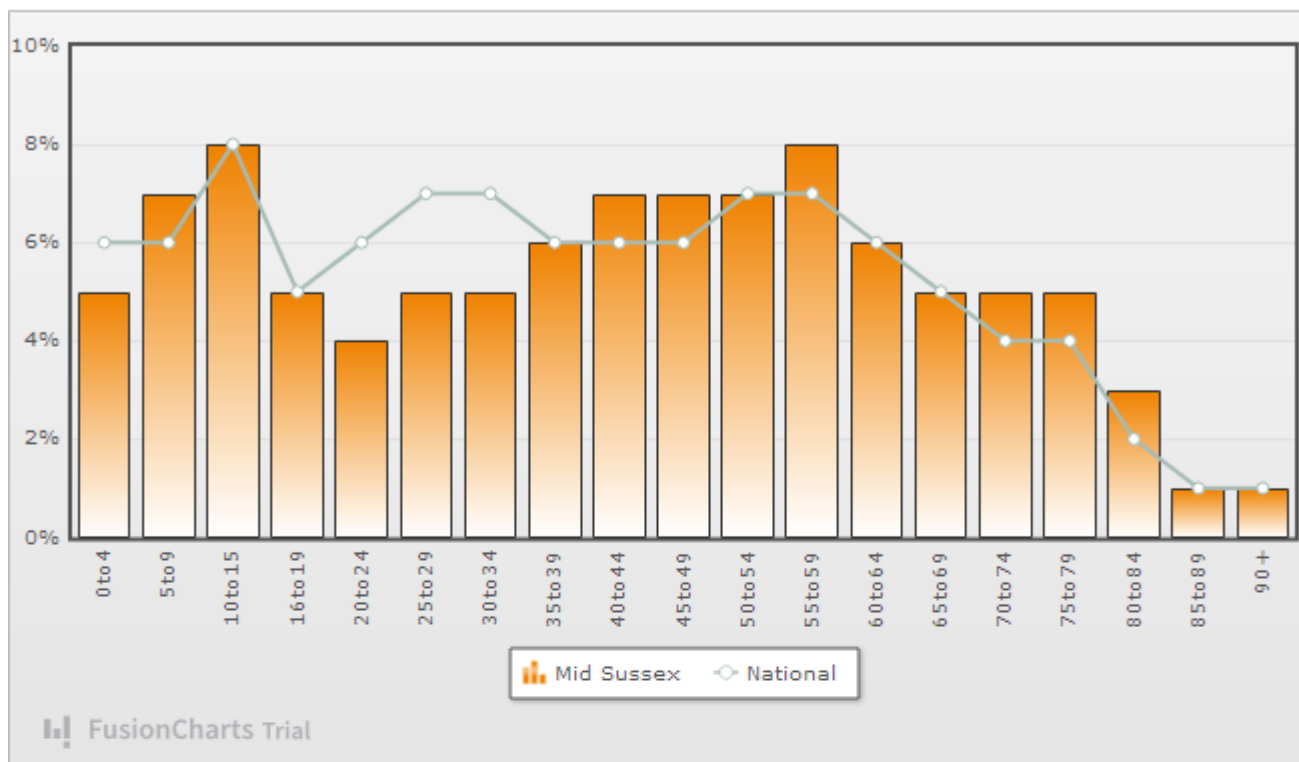

Male Population by Age group