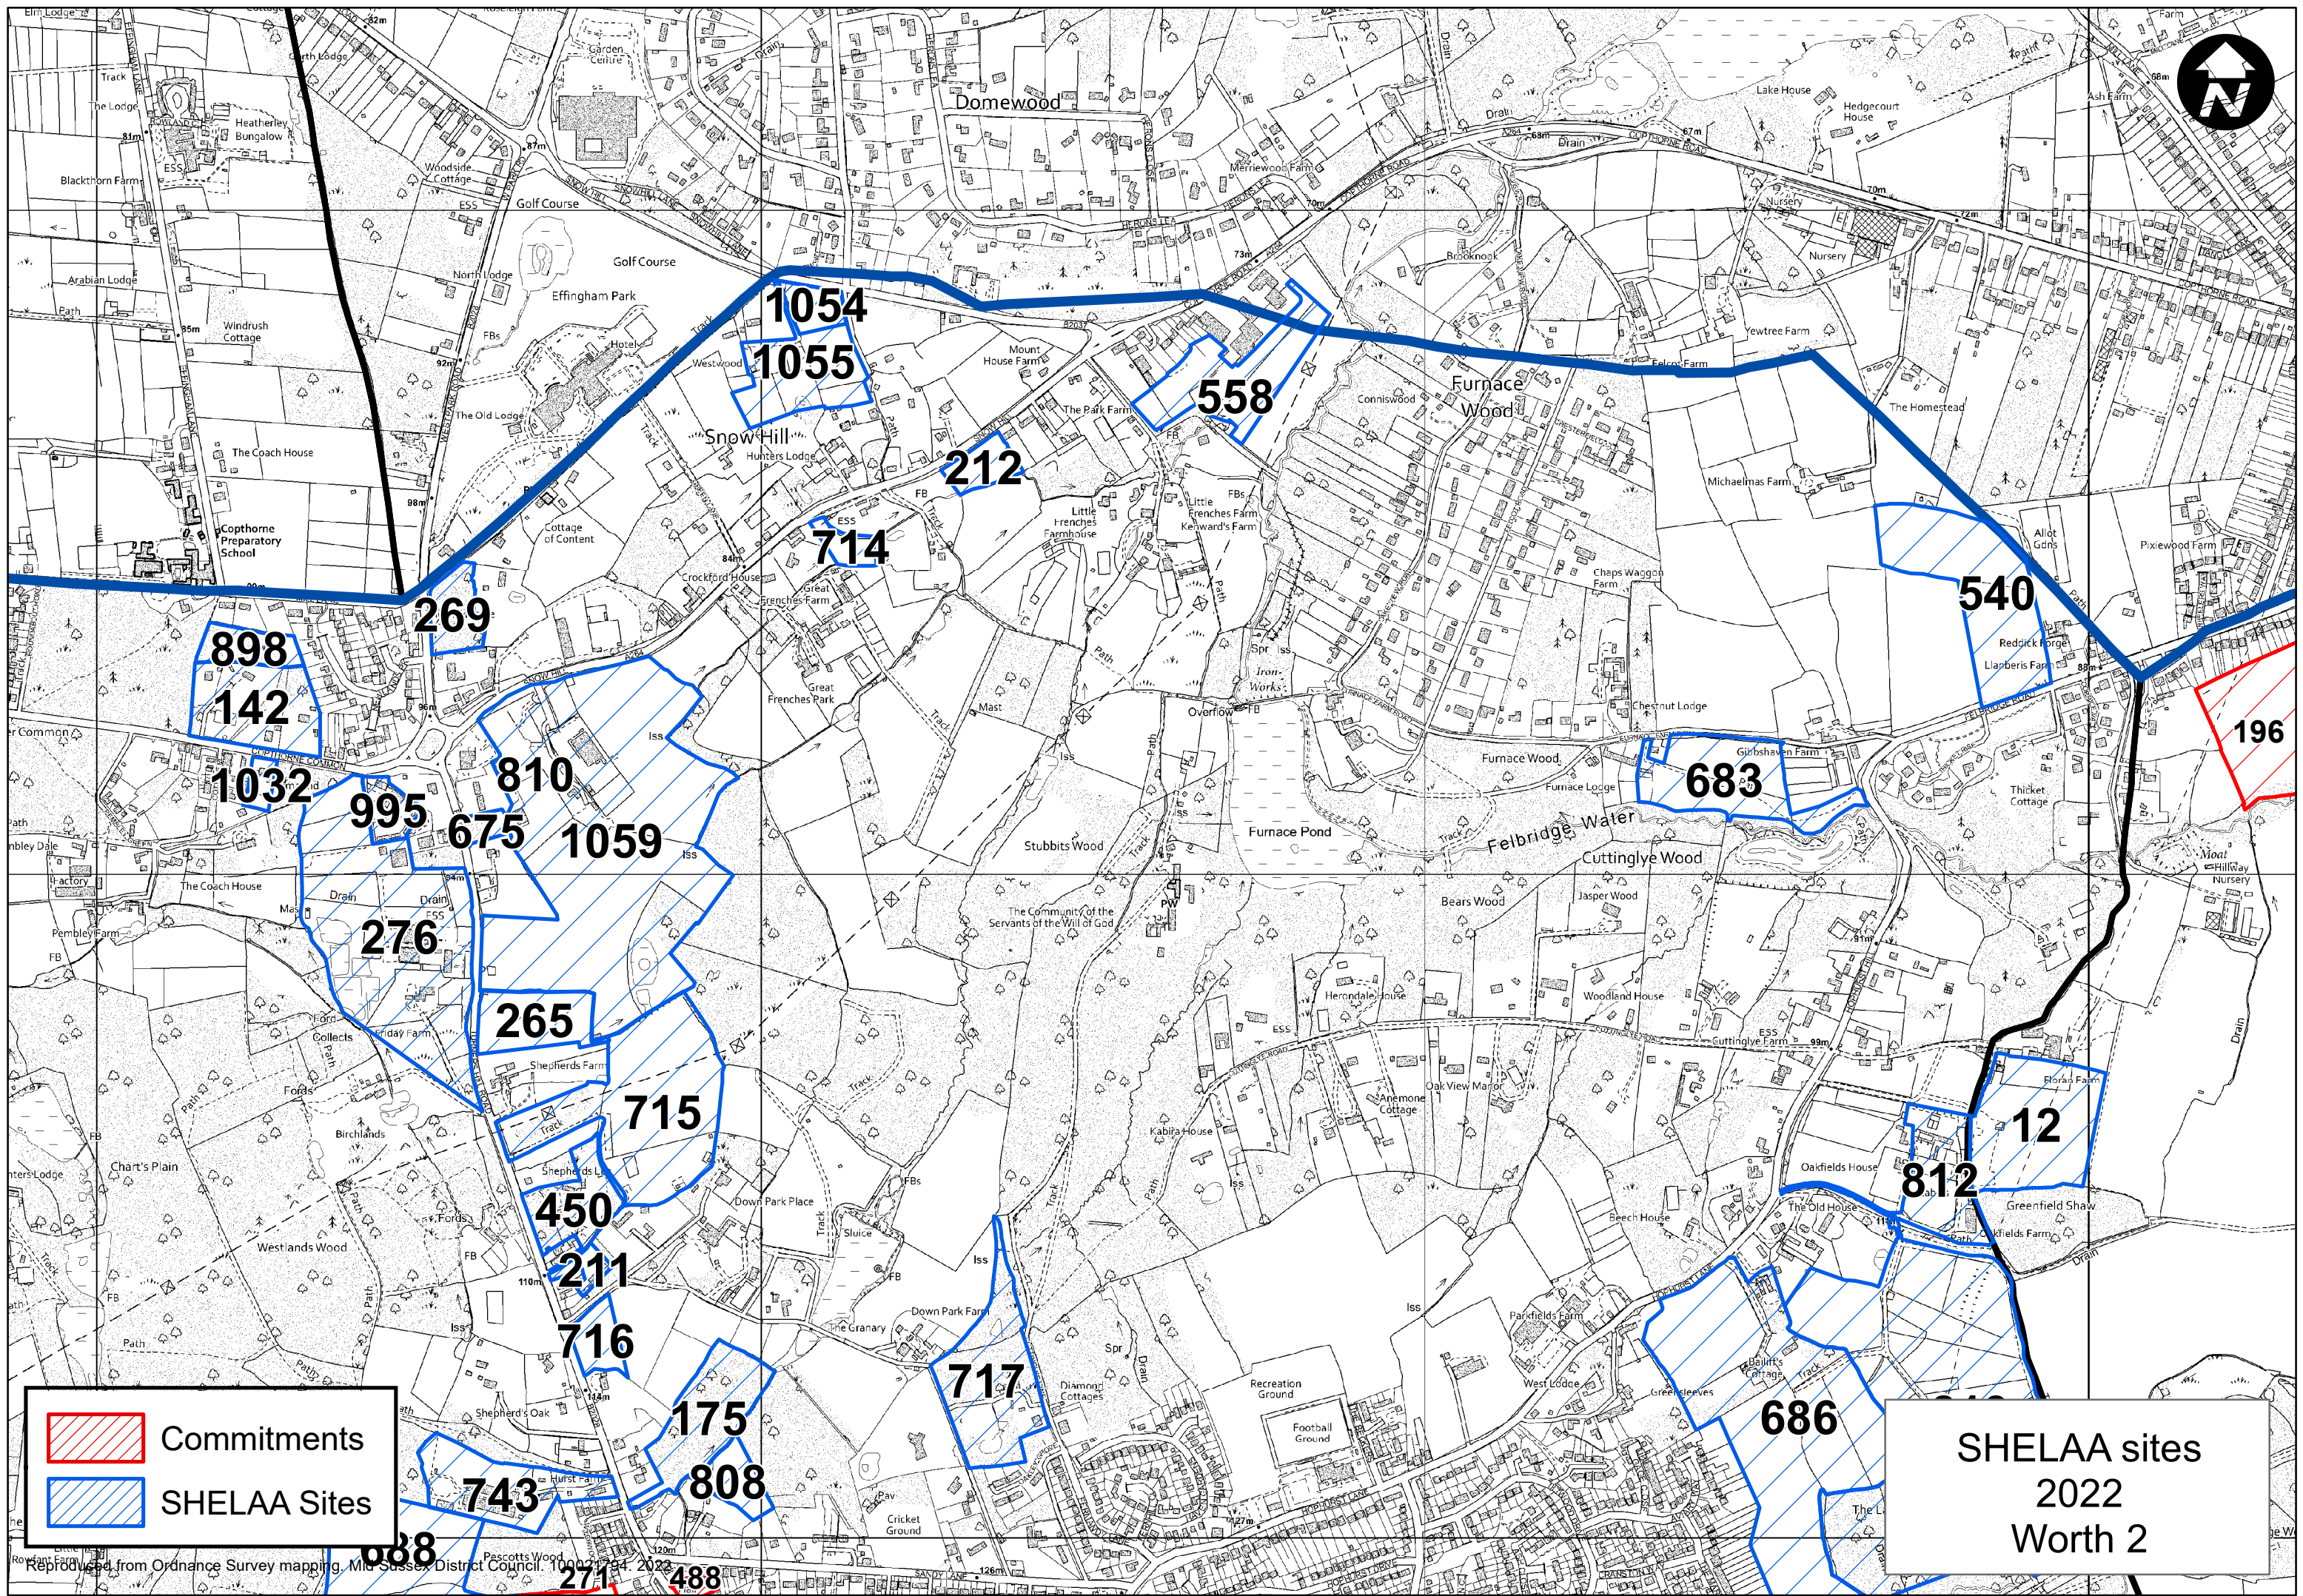

Commitments

SHELAA Sites

SHELAA sites
2022
Worth 1

 Commitments
 SHELAA Sites

SHELAA sites
2022
Worth 2

813

450 211

716

175

717

686

808

743

488

271

Crawley Down

213

281

809

809

688

519

677

1056

1014

 Commitments

 SHELAA Sites

SHELAA sites
2022
Worth 3