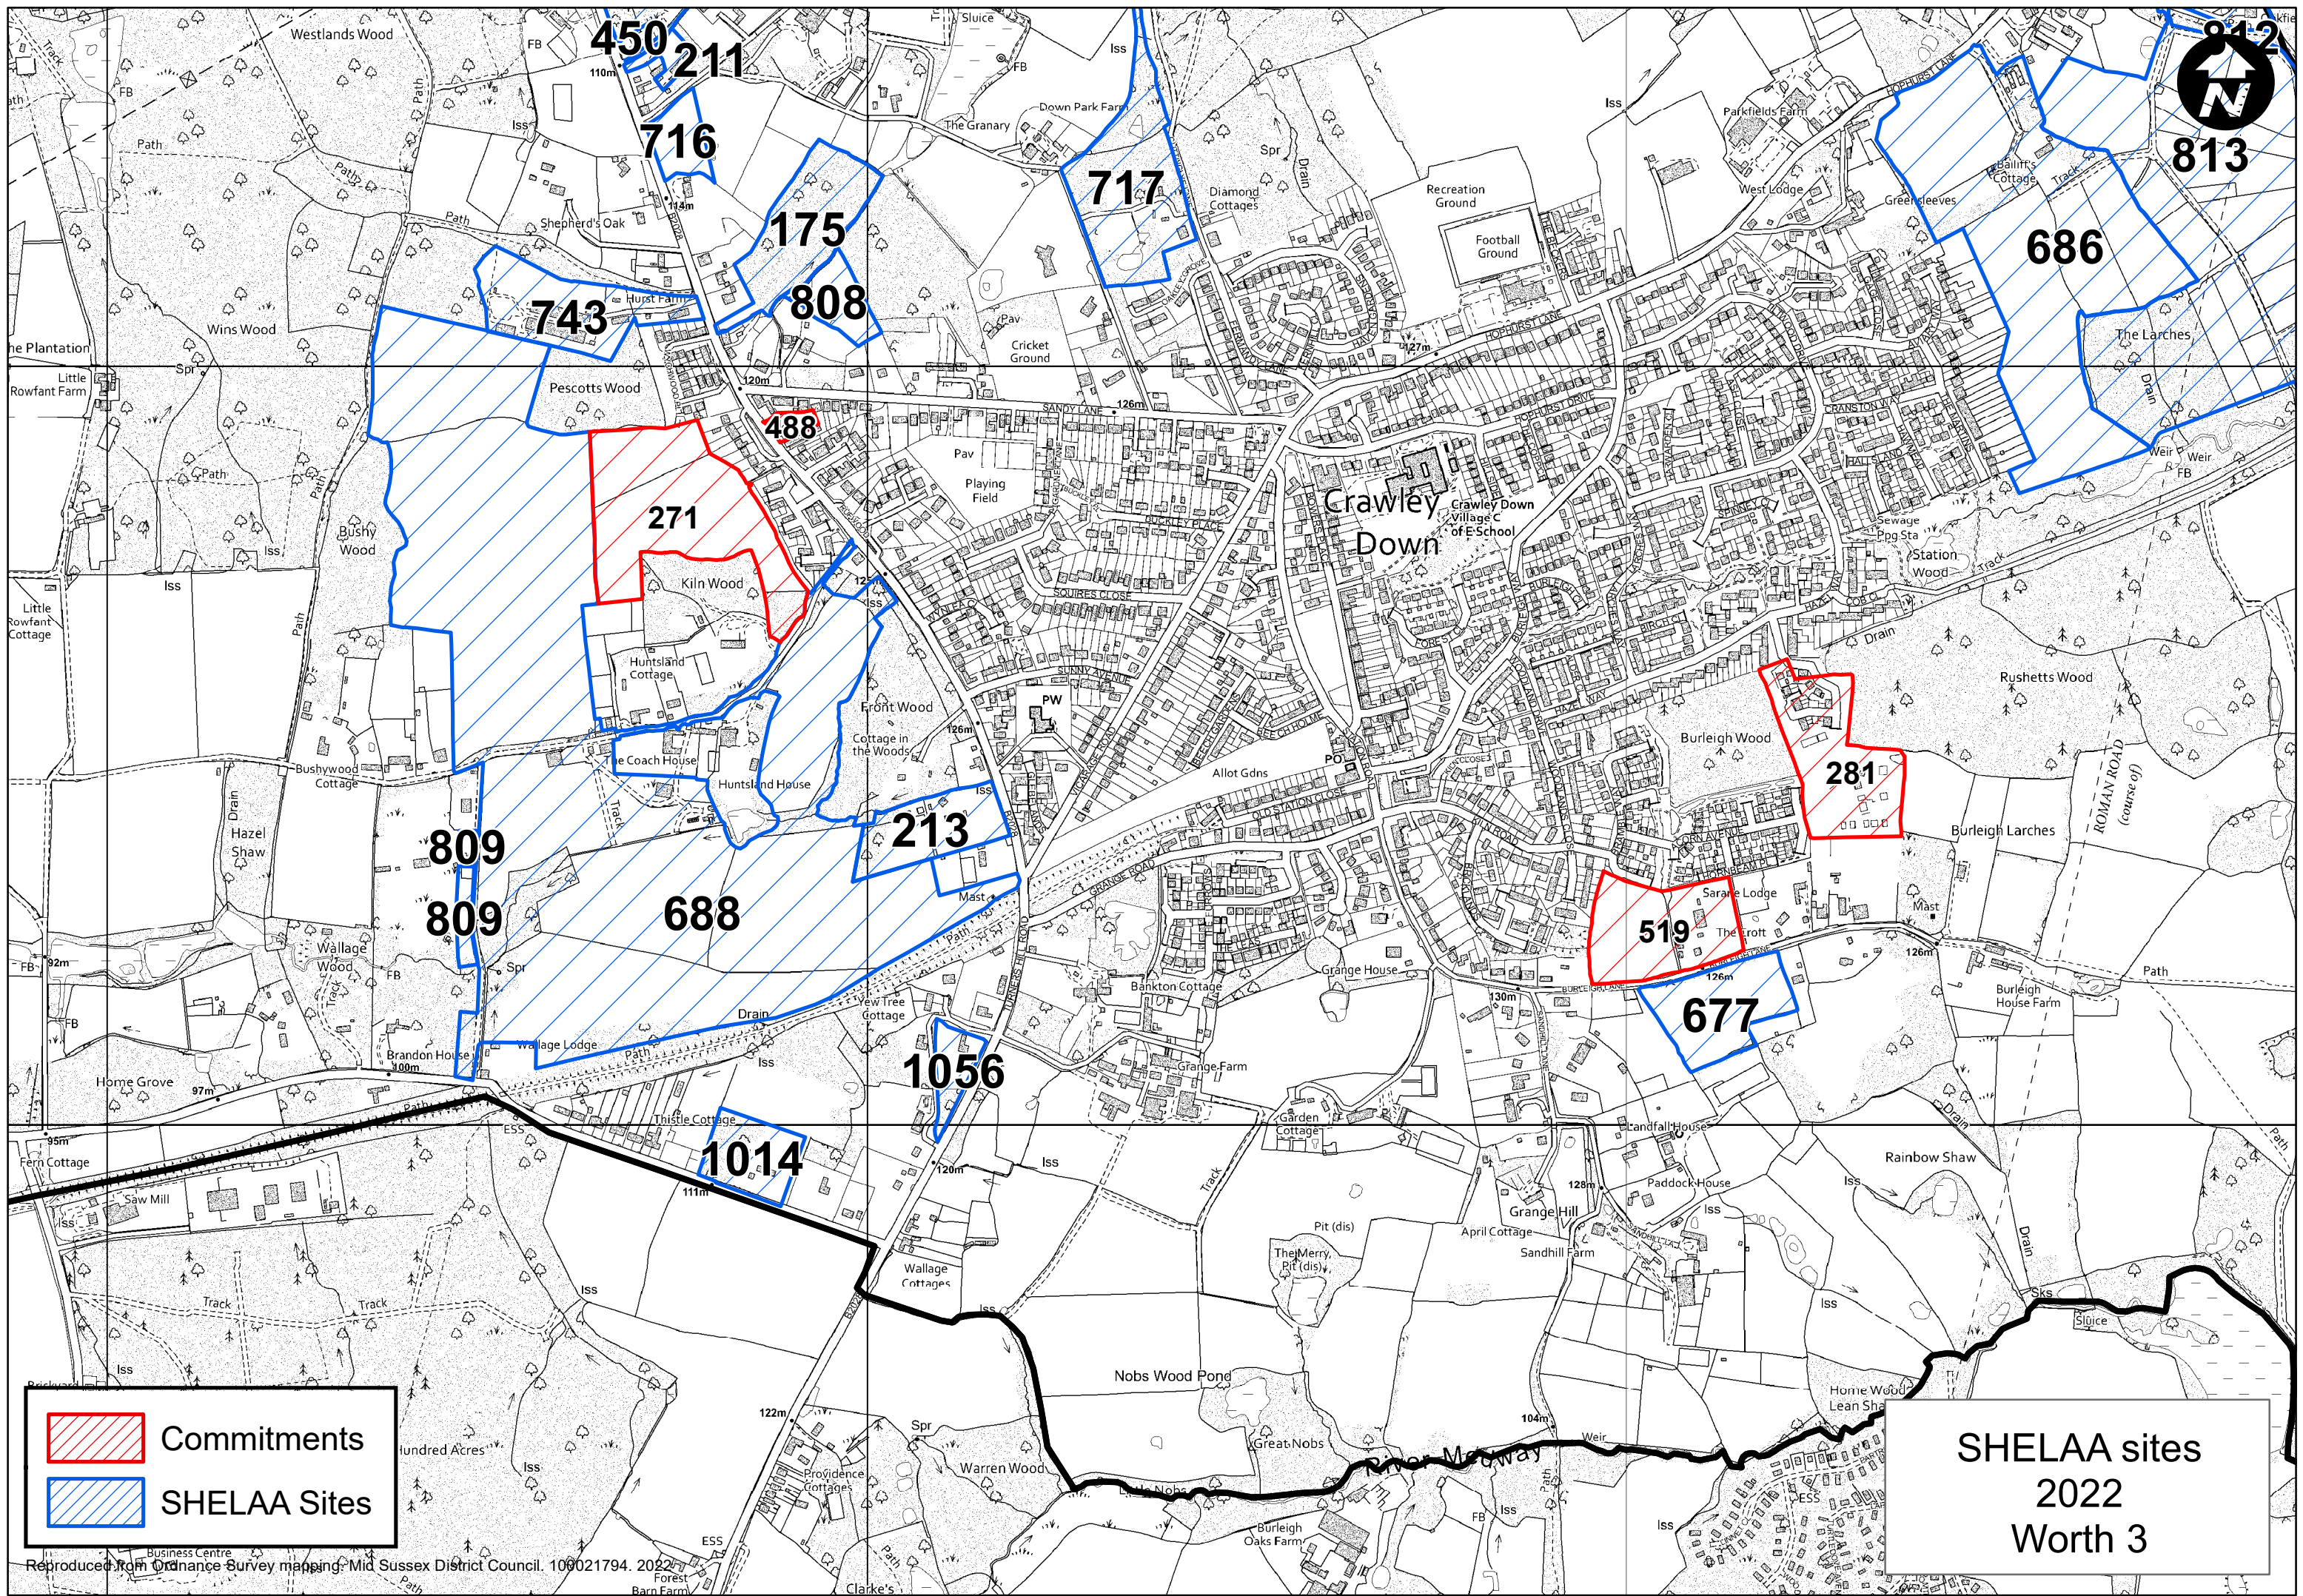

Commitments

SHELAA Sites

SHELAA sites
2022
Worth 1

 Commitments
 SHELAA Sites

SHELAA sites
2022
Worth 2

813

450 211

716

175

717

686

808

743

488

271

Crawley Down

213

281

809

809

688

519

677

1056

1014

 Commitments

 SHELAA Sites

SHELAA sites
2022
Worth 3