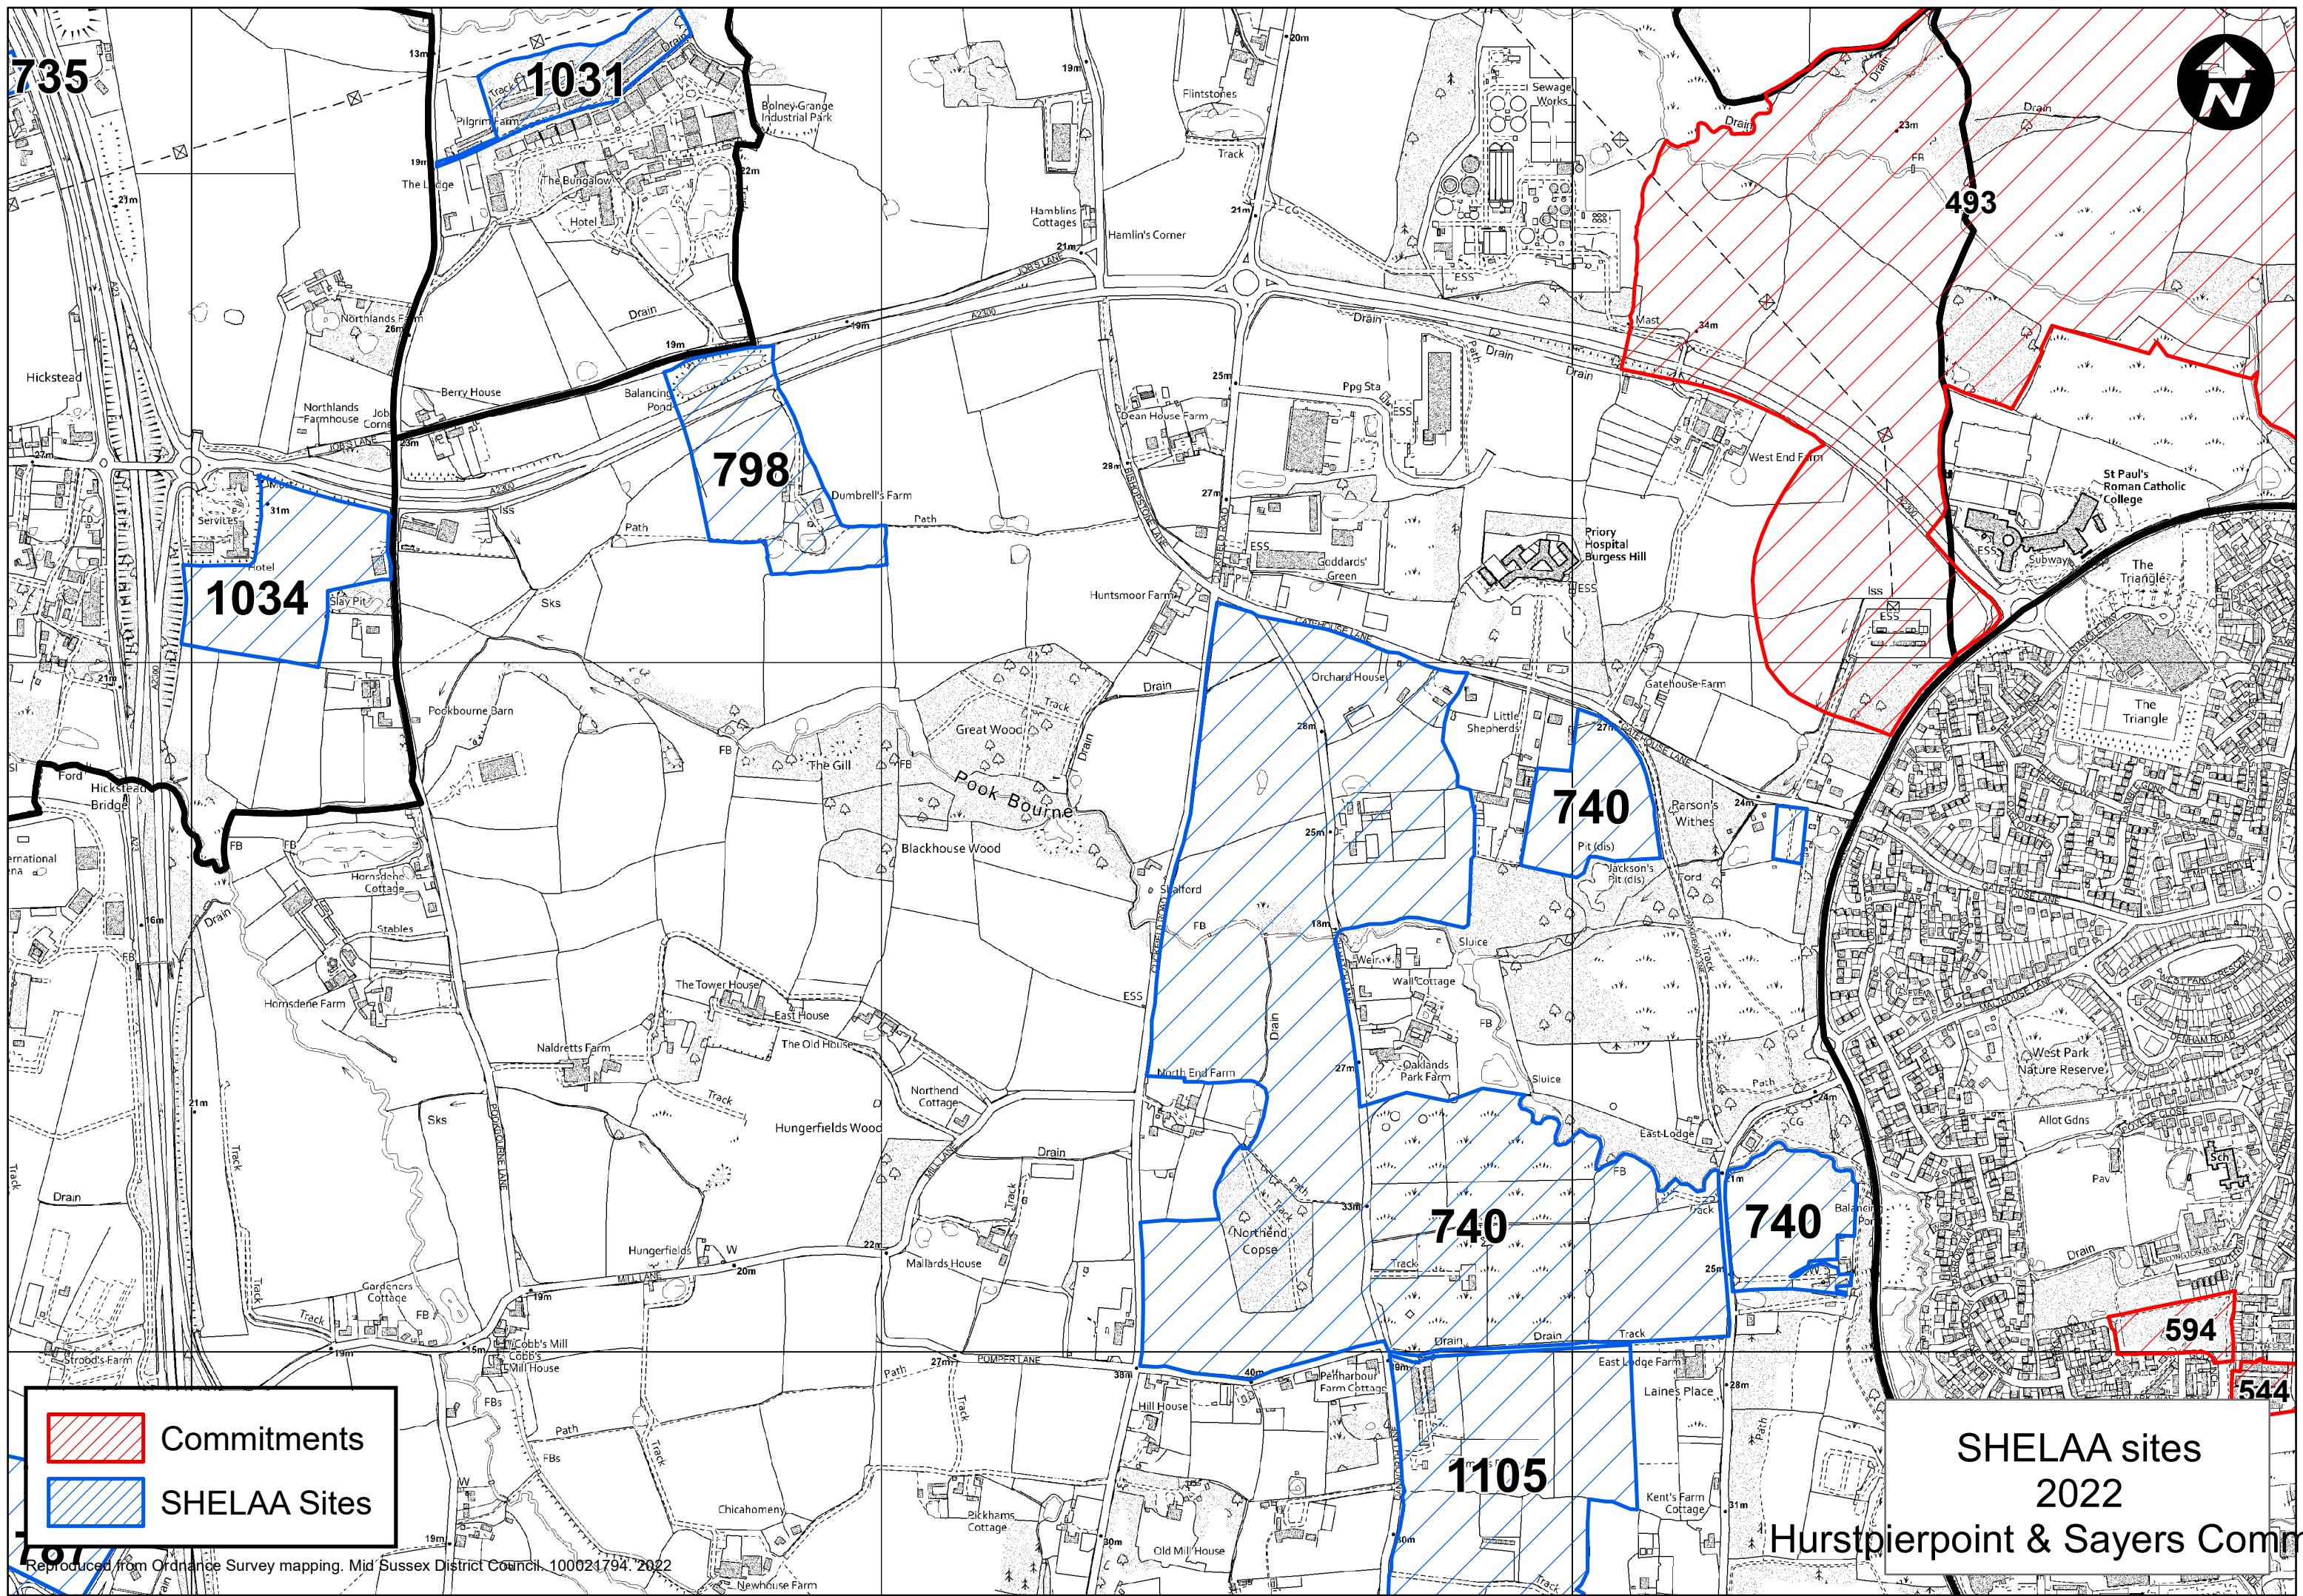

# SHELAA sites 2022

## Hurstpierpoint & Sayers Common

Reproduced from Ordnance Survey mapping, Mid Sussex District Council, 2021/794

 Commitments  
 SHELAA Sites

SHELAA sites  
 2022  
 Hurstpierpoint & Sayers Common

735

1031

493

798

1034

740

740

740

1105

594