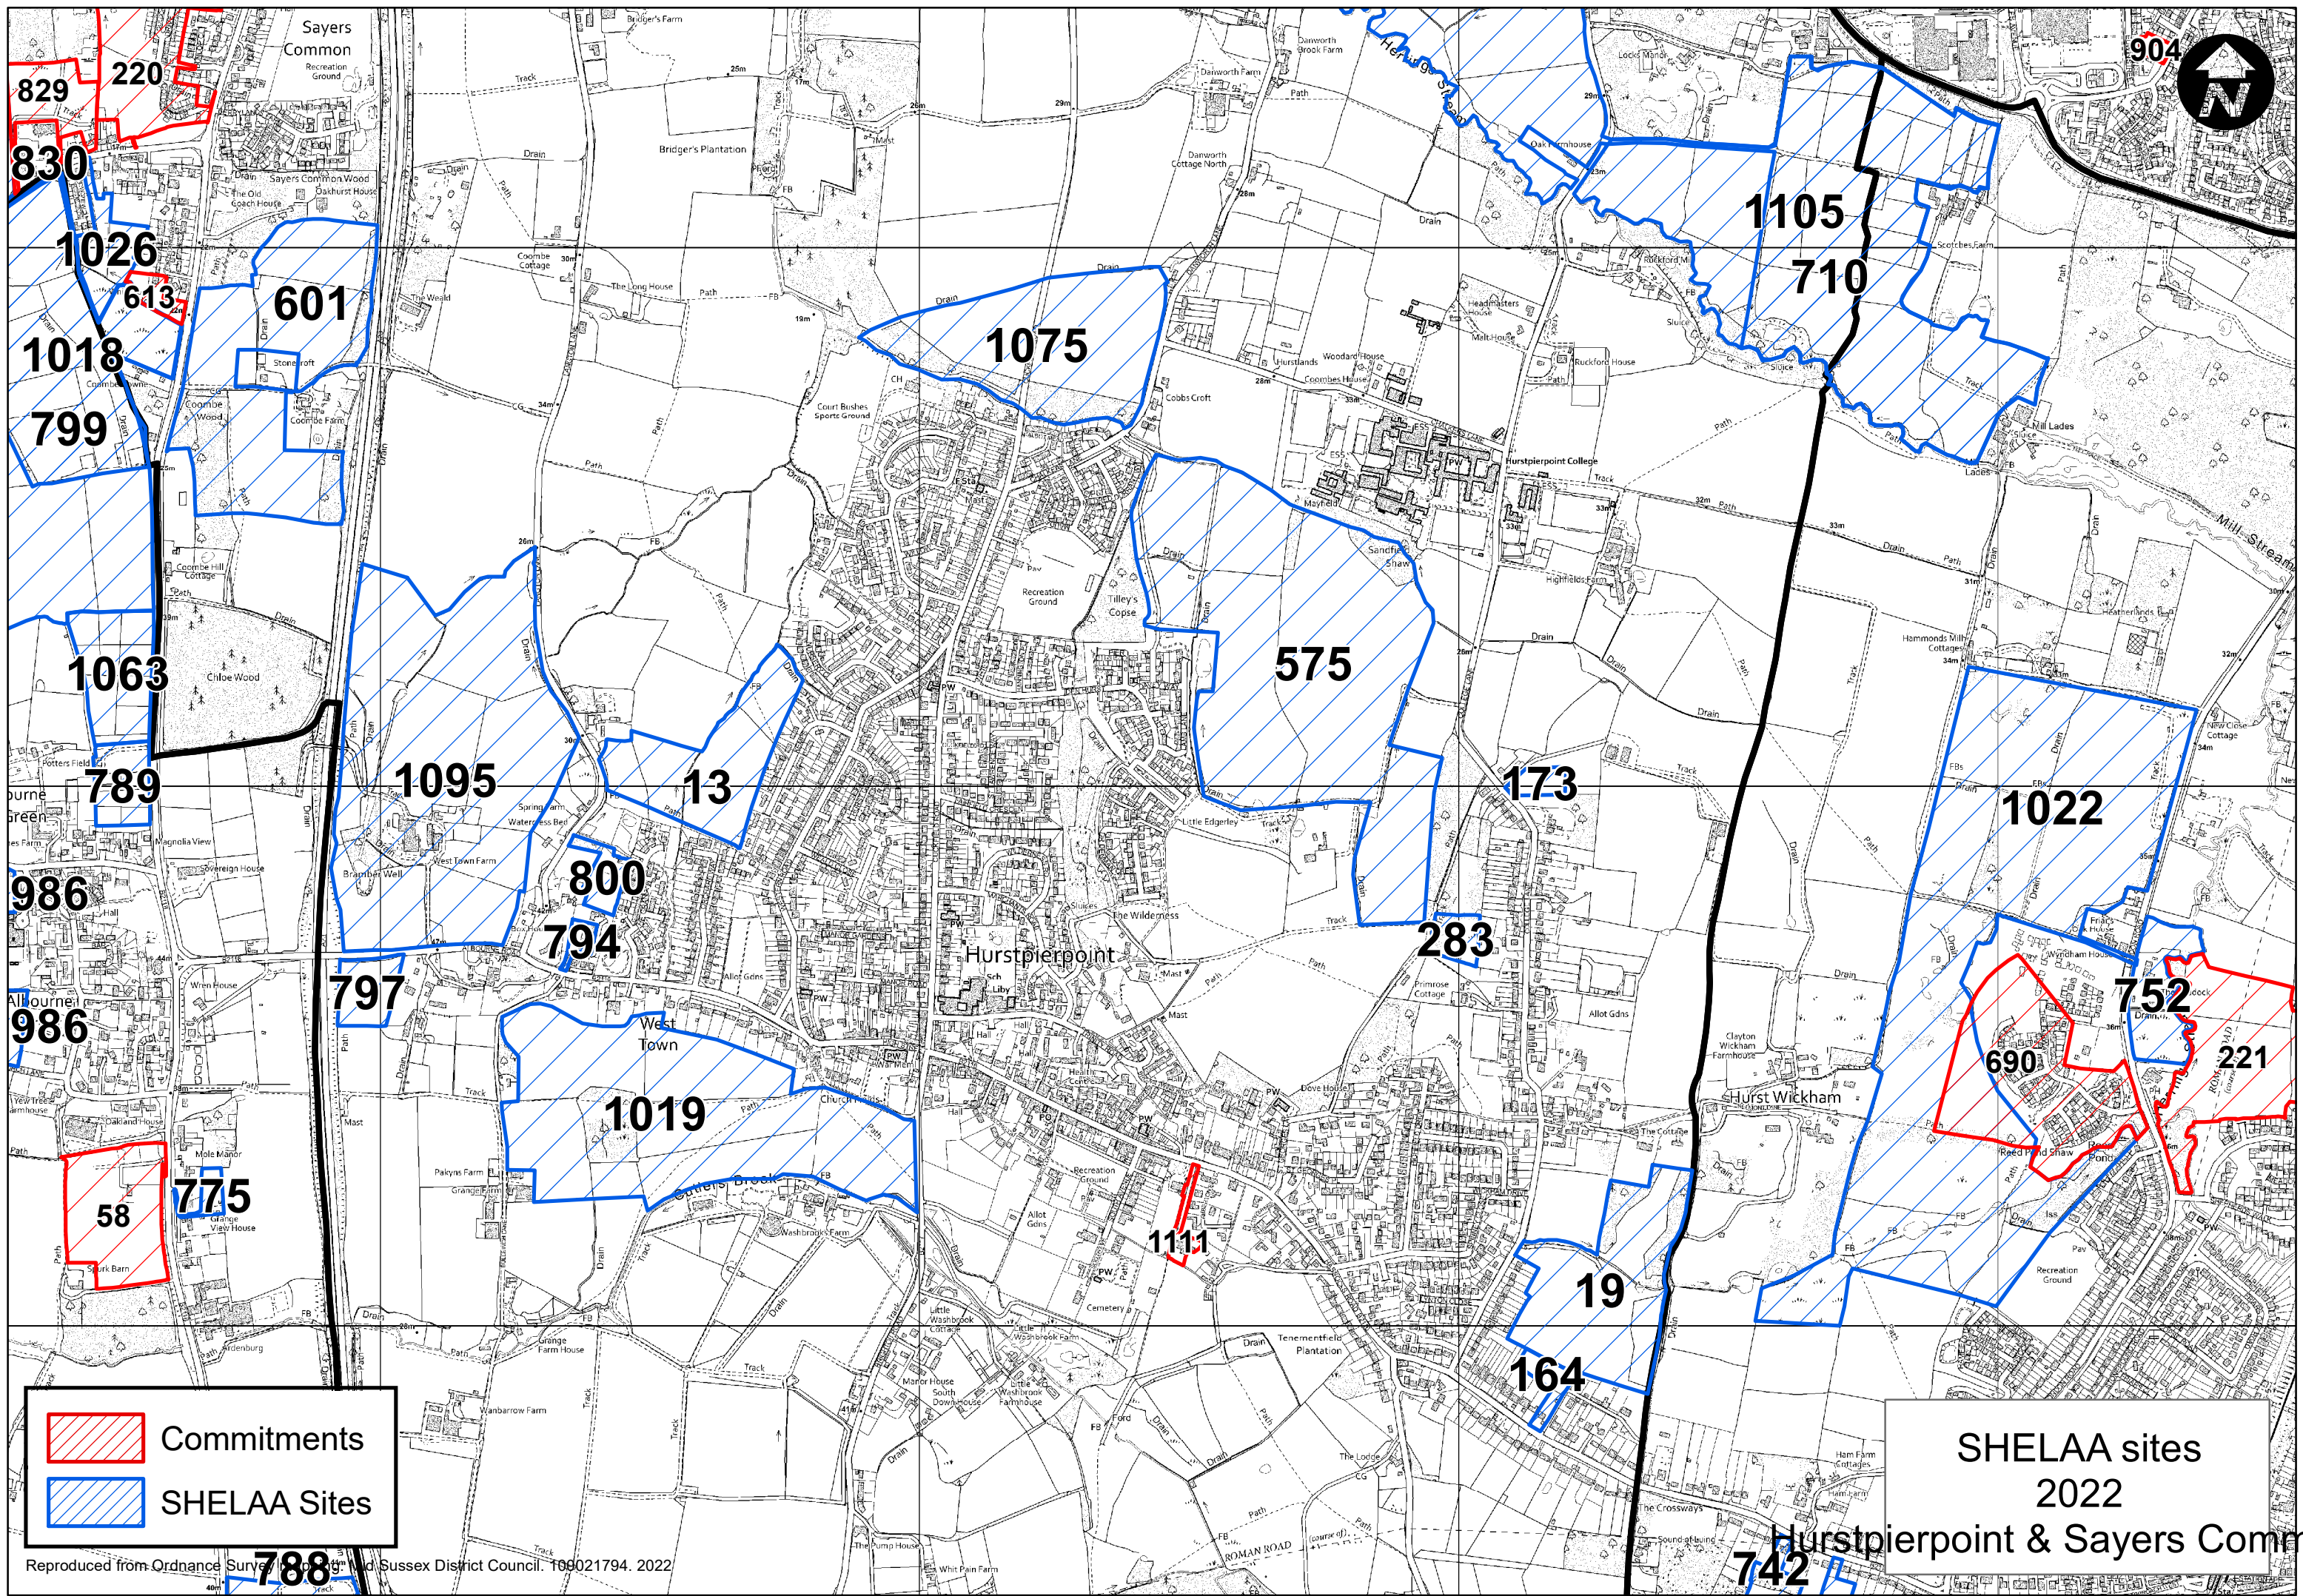

# SHELAA sites 2022

## Hurstpierpoint & Sayers Common

Reproduced from Ordnance Survey mapping, Mid Sussex District Council, 2021/794

 Commitments  
 SHELAA Sites

SHELAA sites  
 2022  
 Hurstpierpoint & Sayers Common

735

1031

493

798

1034

740

740

740

1105

594