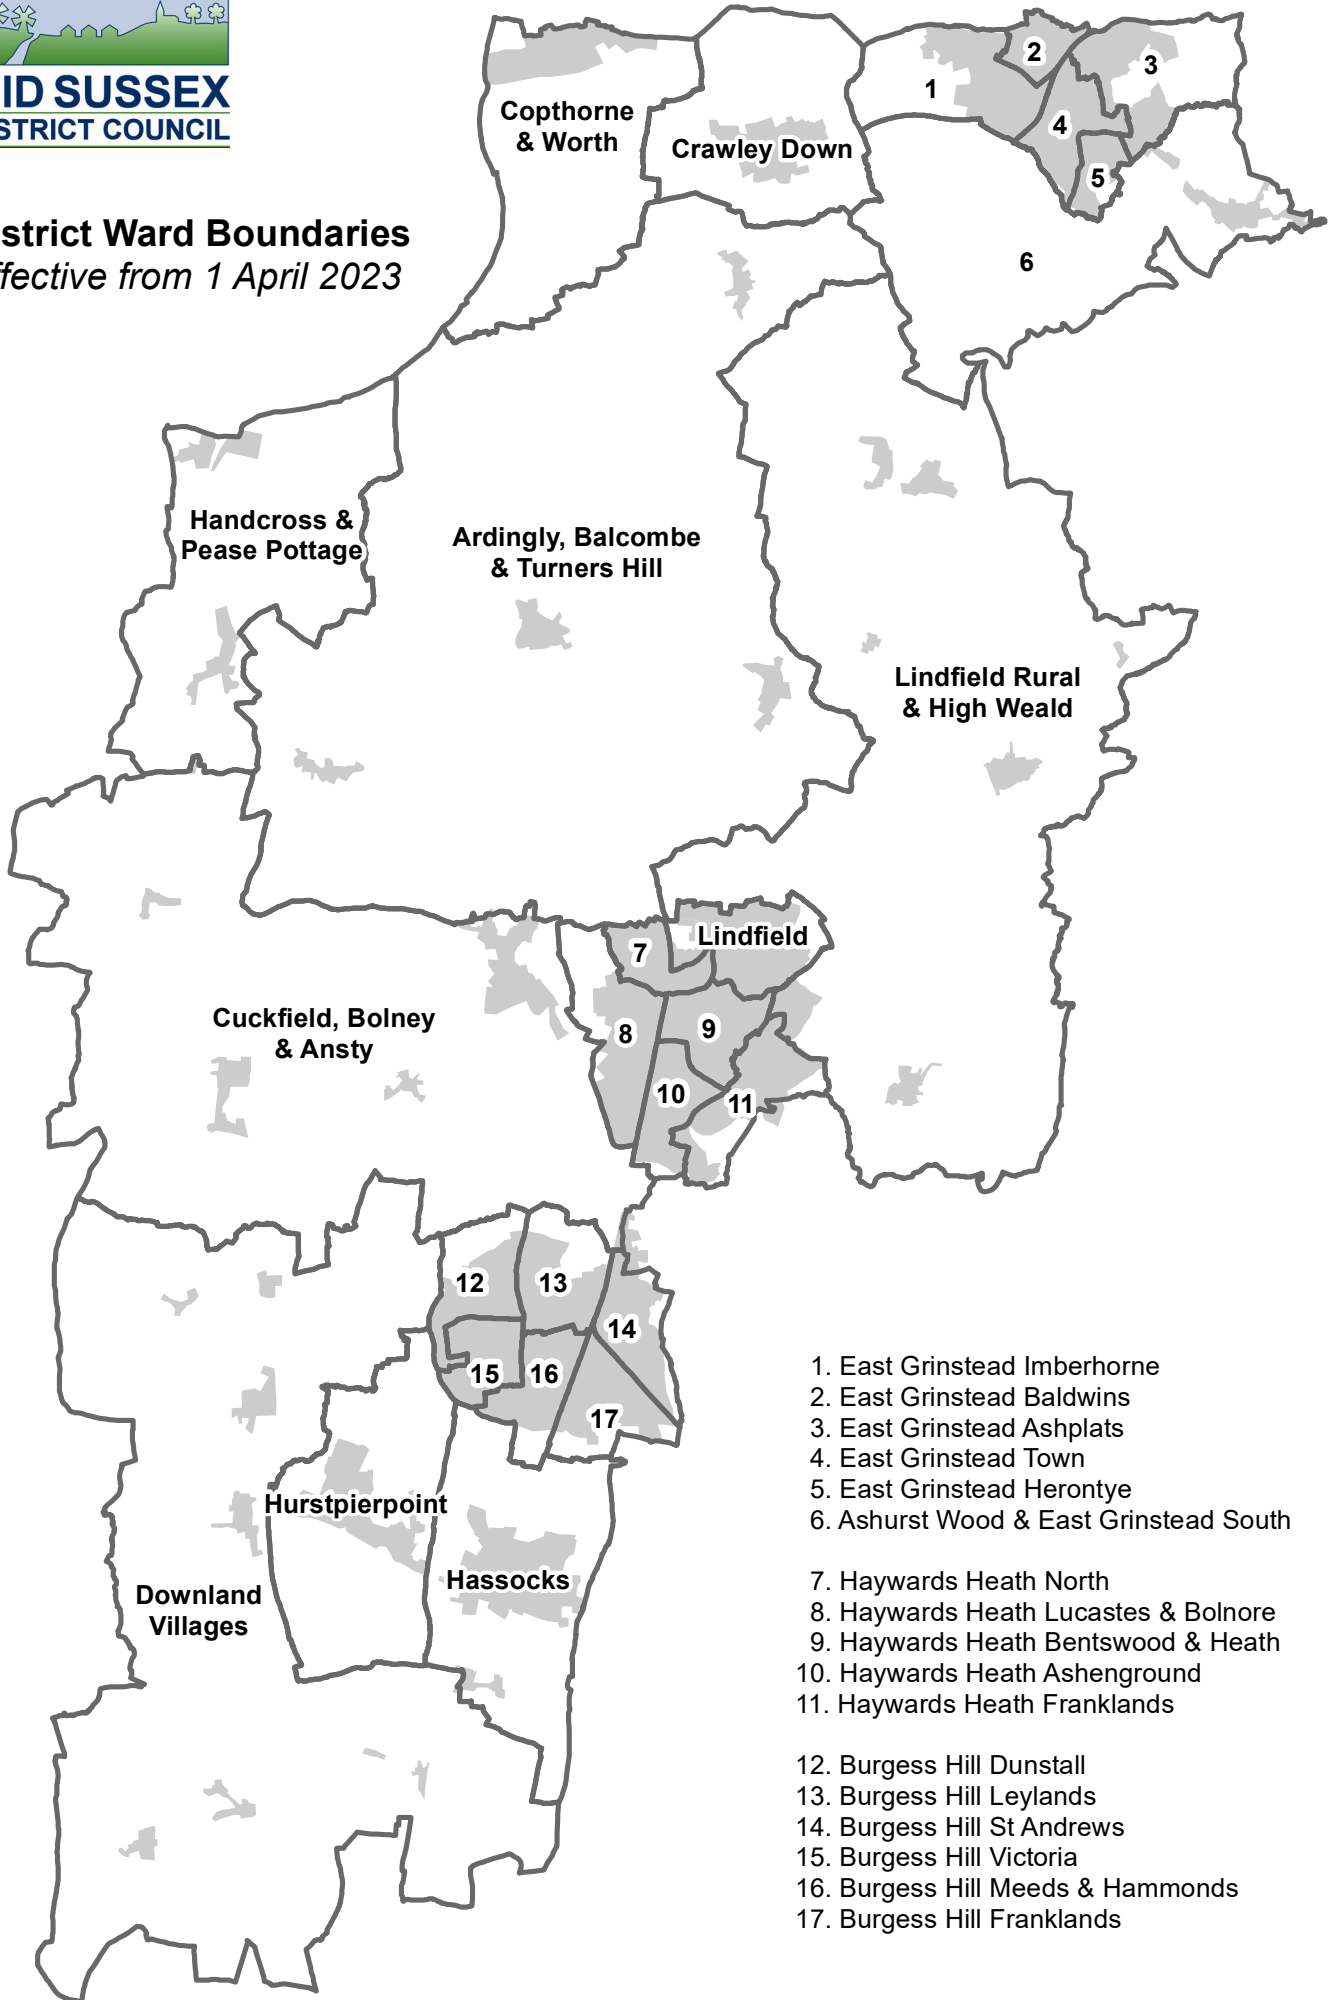

District Ward Boundaries
Effective from 1 April 2023

1. East Grinstead Imberhorne
2. East Grinstead Baldwins
3. East Grinstead Ashplats
4. East Grinstead Town
5. East Grinstead Herontye
6. Ashurst Wood & East Grinstead South

7. Haywards Heath North
8. Haywards Heath Lucastes & Bolnore
9. Haywards Heath Bentswood & Heath
10. Haywards Heath Ashenground
11. Haywards Heath Franklands

12. Burgess Hill Dunstall
13. Burgess Hill Leylands
14. Burgess Hill St Andrews
15. Burgess Hill Victoria
16. Burgess Hill Meeds & Hammonds
17. Burgess Hill Franklands