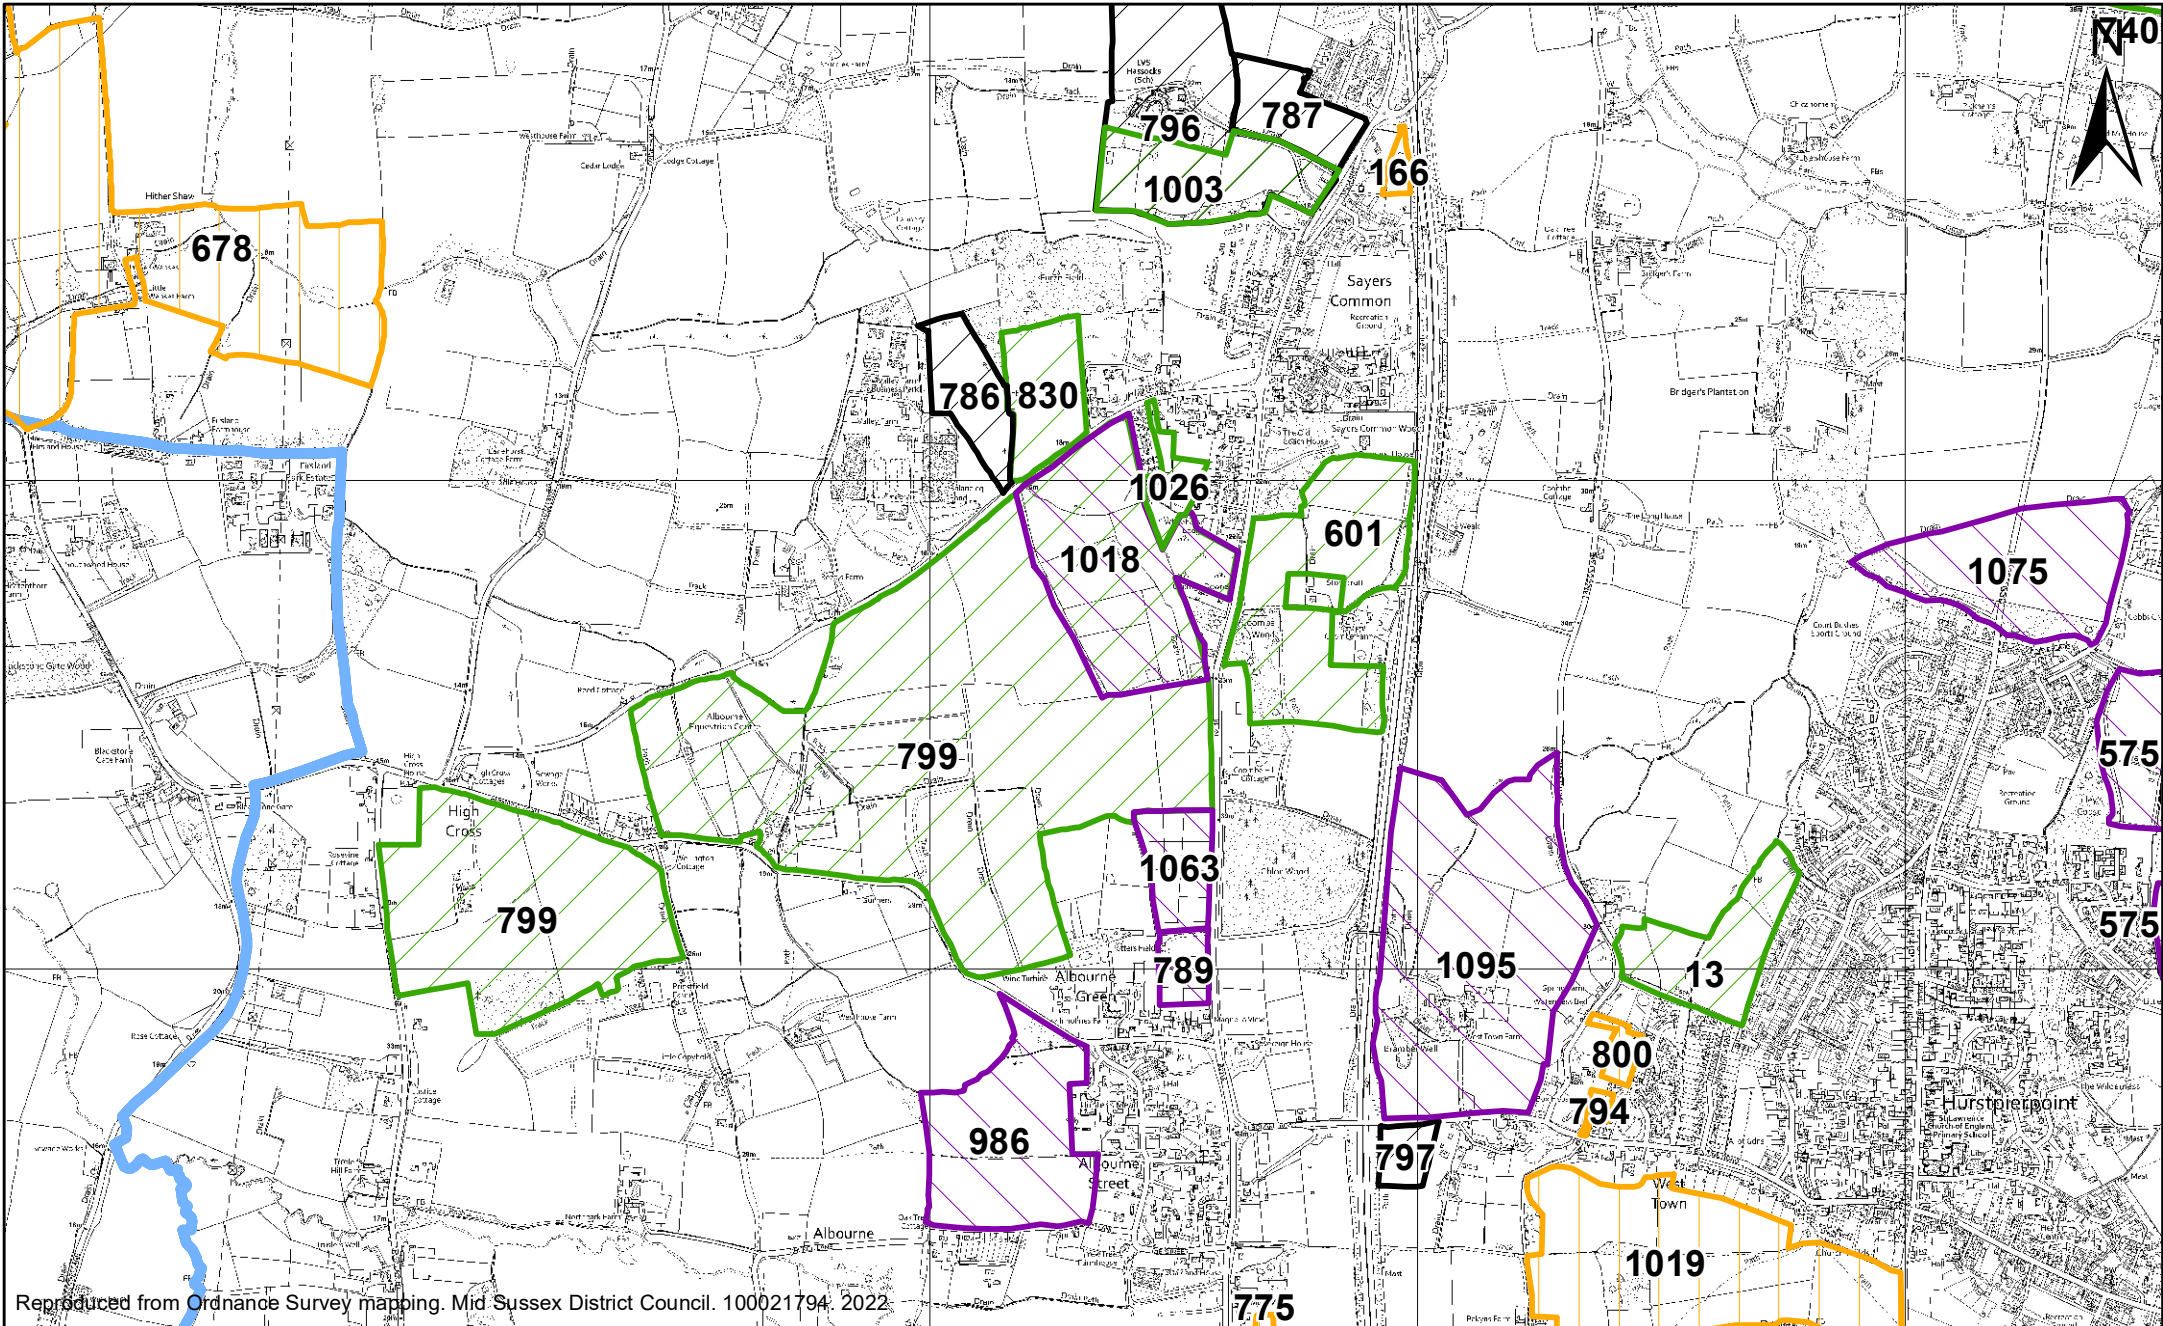

# Sayers Common

Reproduced from Ordnance Survey mapping. Mid Sussex District Council. 100021794. 2022

-  Rejected - Stage 2a
-  Rejected - Stage 2b
-  Rejected - Stage 2c
-  Rejected - Stage 3
-  Proposed for Allocation