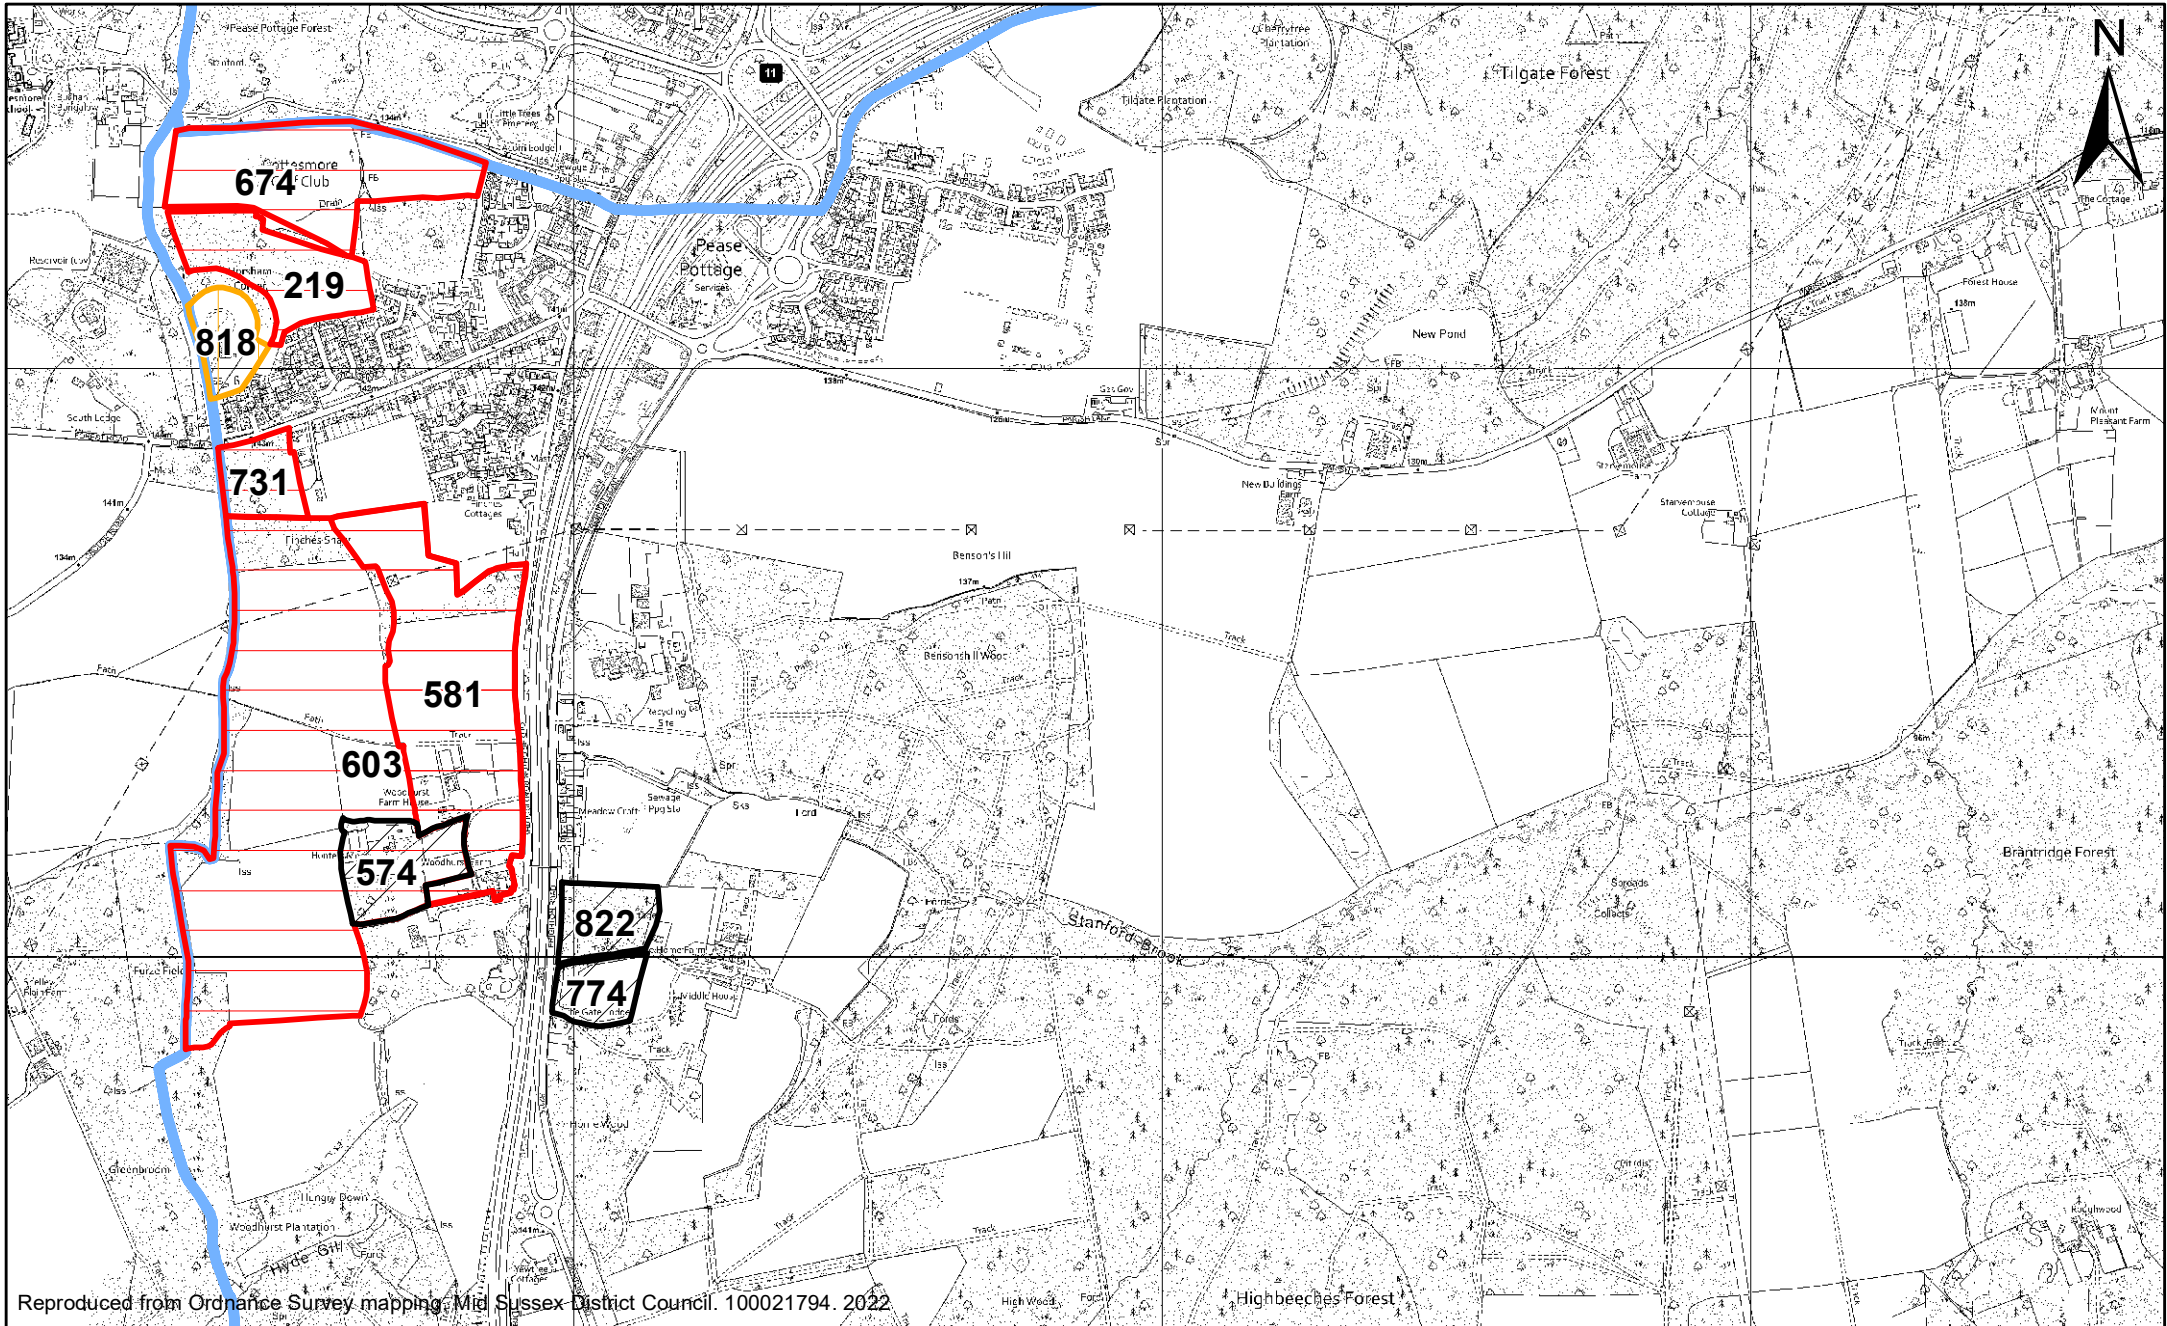

Pease Pottage 2

Reproduced from Ordnance Survey mapping, Mid Sussex District Council, 100021794, 2022

-  Rejected - Stage 2a
-  Rejected - Stage 2b
-  Rejected - Stage 2c
-  Rejected - Stage 3
-  Proposed for Allocation