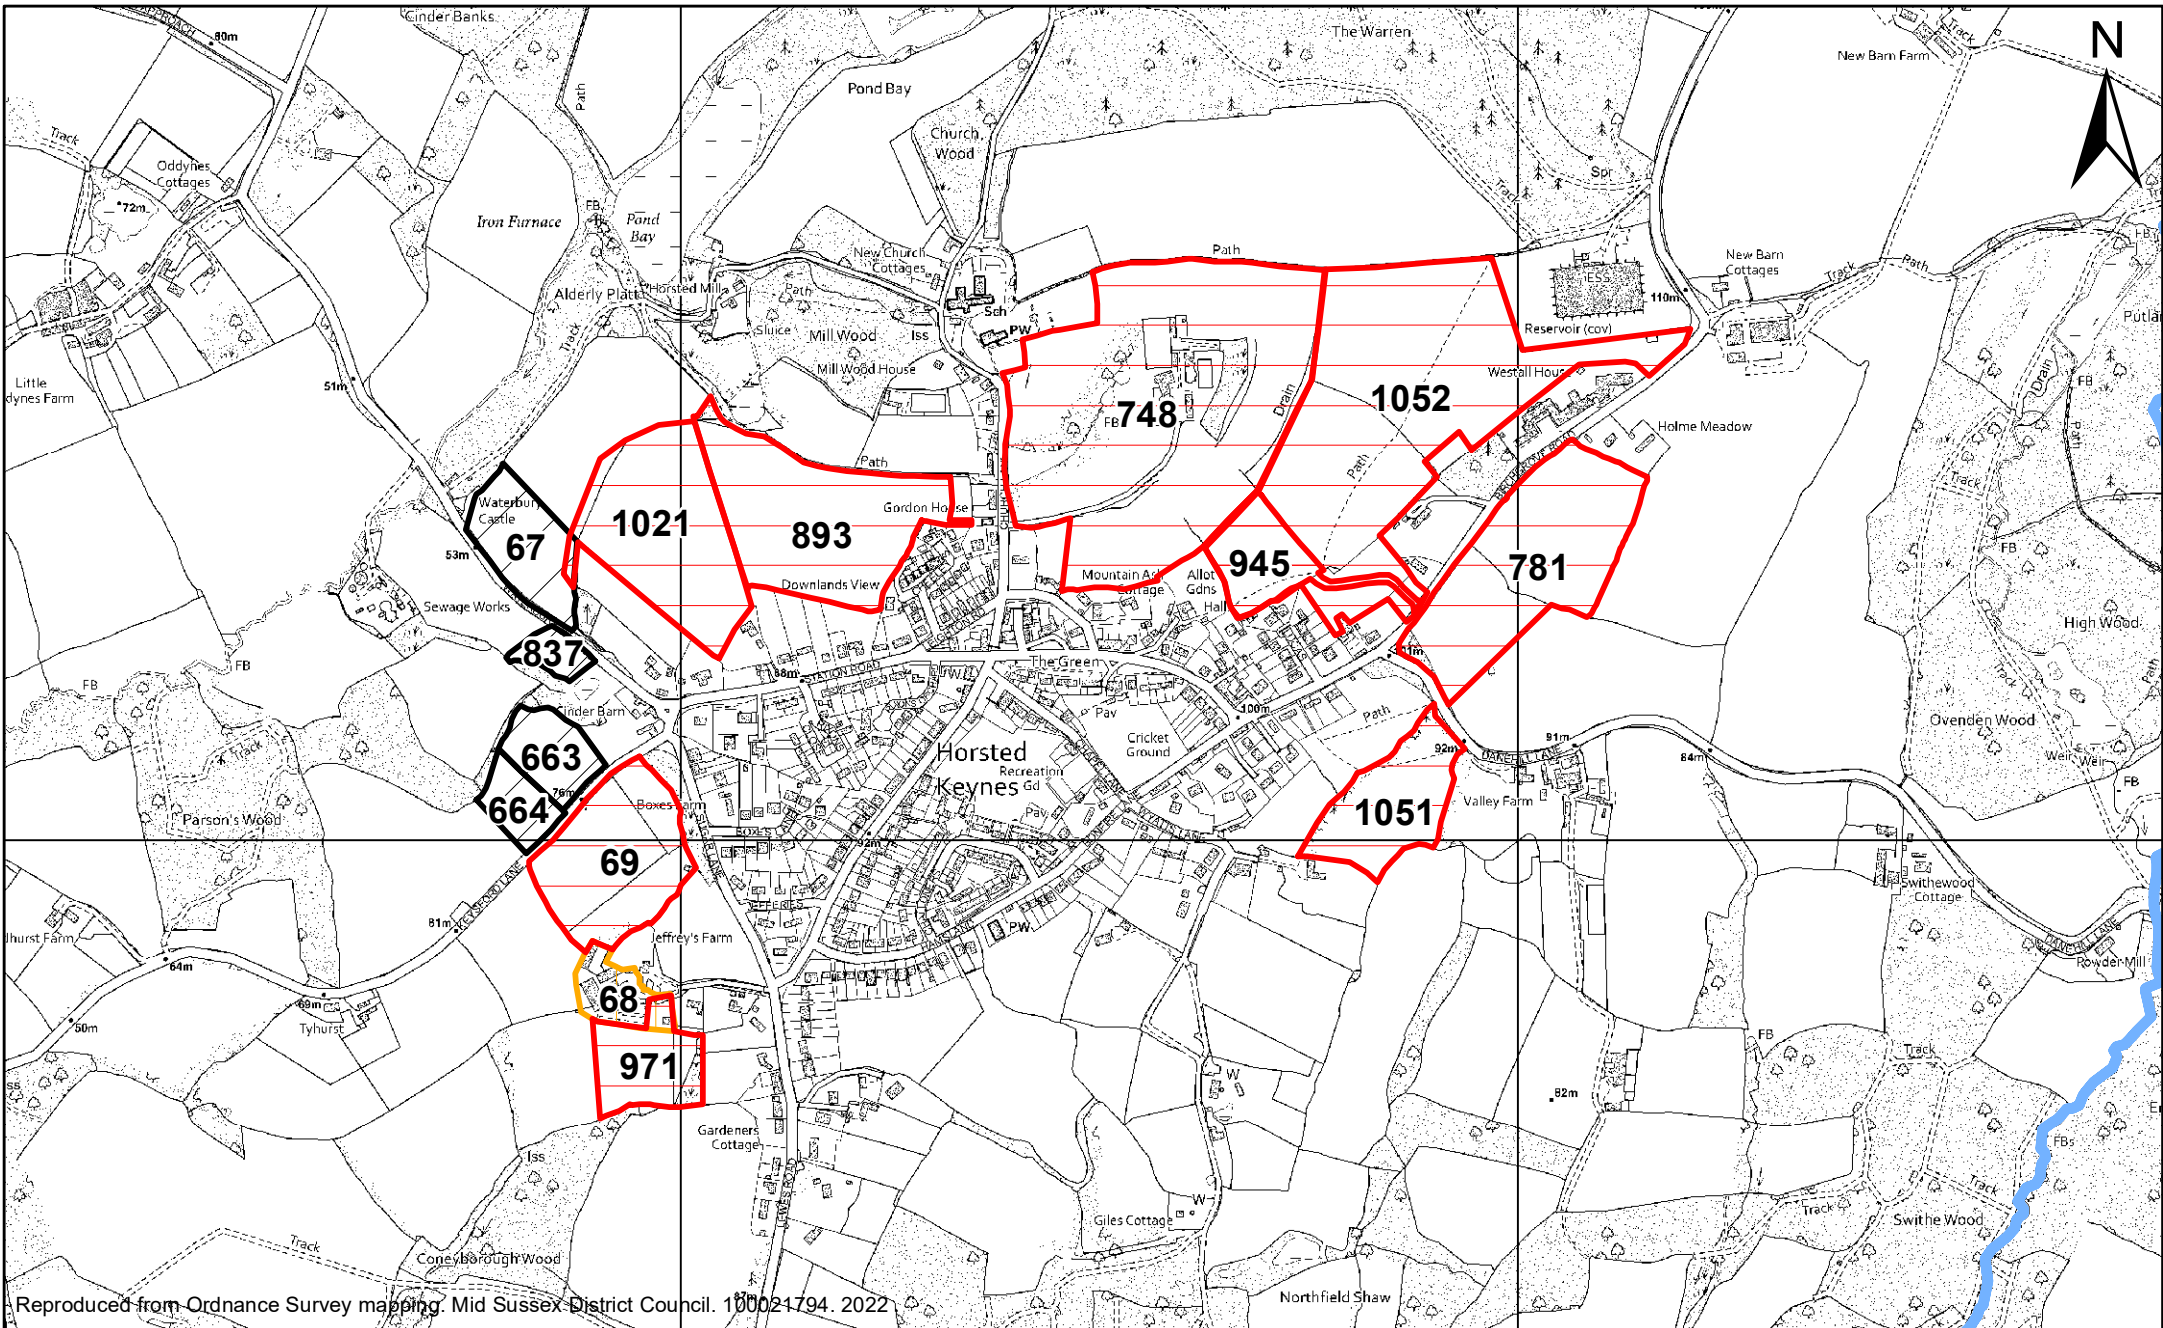

# Horsted Keynes

Reproduced from Ordnance Survey mapping. Mid Sussex District Council. 100021794. 2022

-  Rejected - Stage 2a
-  Rejected - Stage 2b
-  Rejected - Stage 2c
-  Rejected - Stage 3
-  Proposed for Allocation