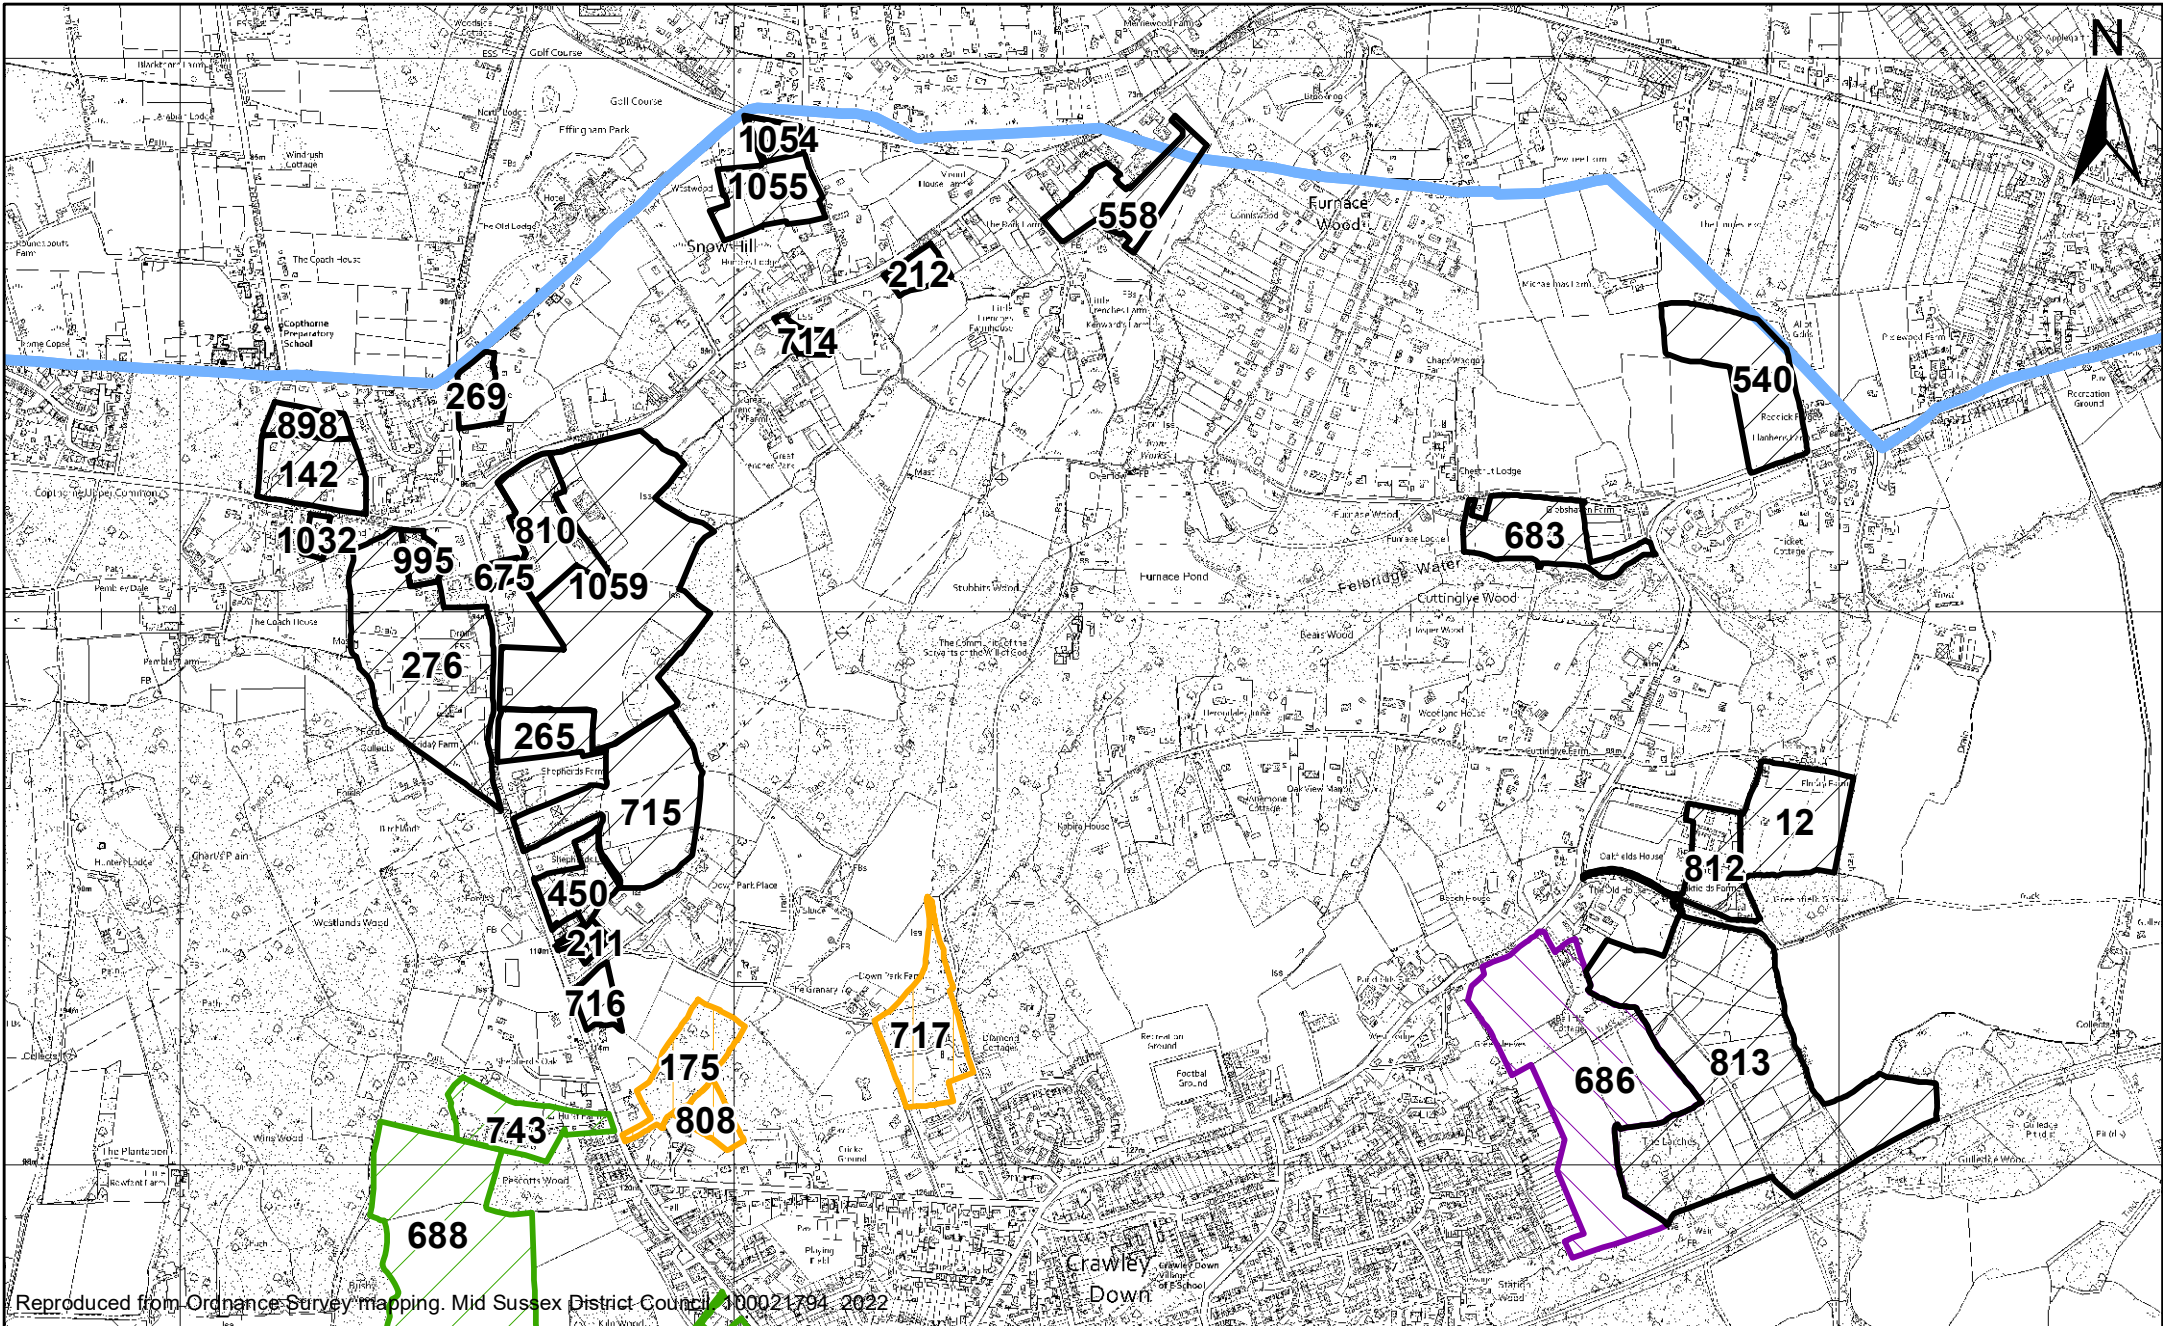

Crawley Down

Reproduced from Ordnance Survey mapping. Mid Sussex District Council. 100021794. 2022

- Rejected - Stage 2a
- Rejected - Stage 2b
- Rejected - Stage 2c
- Rejected - Stage 3
- Proposed for Allocation

Crawley Down 2

Reproduced from Ordnance Survey mapping. Mid Sussex District Council 100021794, 2022

- Rejected - Stage 2a
- Rejected - Stage 2b
- Rejected - Stage 2c
- Rejected - Stage 3
- Proposed for Allocation