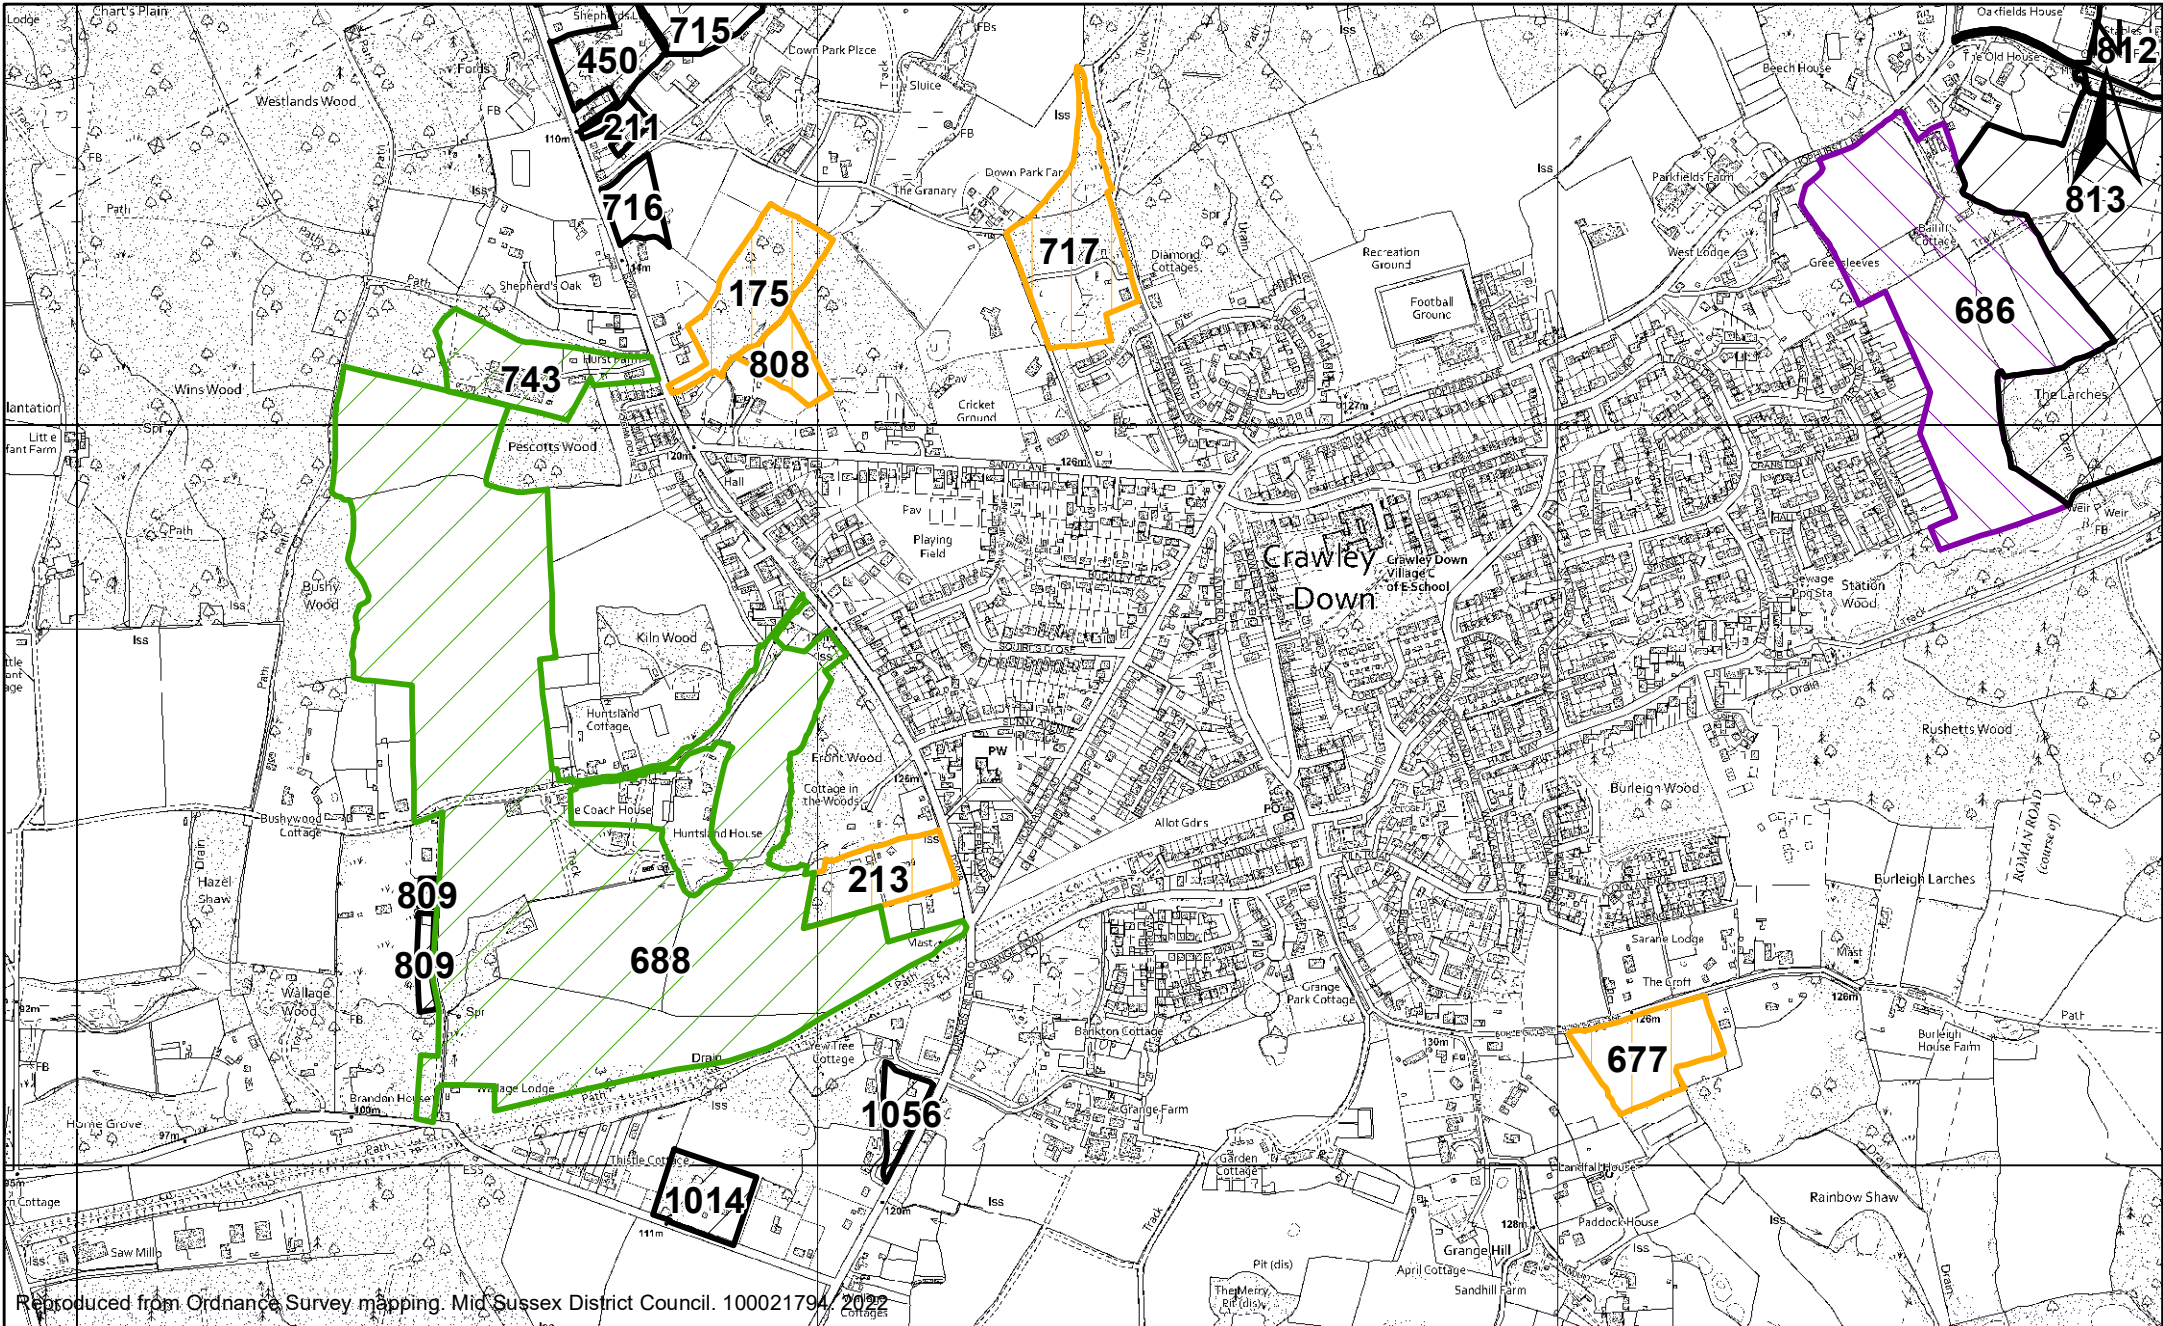

Crawley Down

Reproduced from Ordnance Survey mapping. Mid Sussex District Council. 100021794. 2022

- Rejected - Stage 2a
- Rejected - Stage 2b
- Rejected - Stage 2c
- Rejected - Stage 3
- Proposed for Allocation

Crawley Down 2

Reproduced from Ordnance Survey mapping. Mid Sussex District Council 100021794, 2022

- Rejected - Stage 2a
- Rejected - Stage 2b
- Rejected - Stage 2c
- Rejected - Stage 3
- Proposed for Allocation