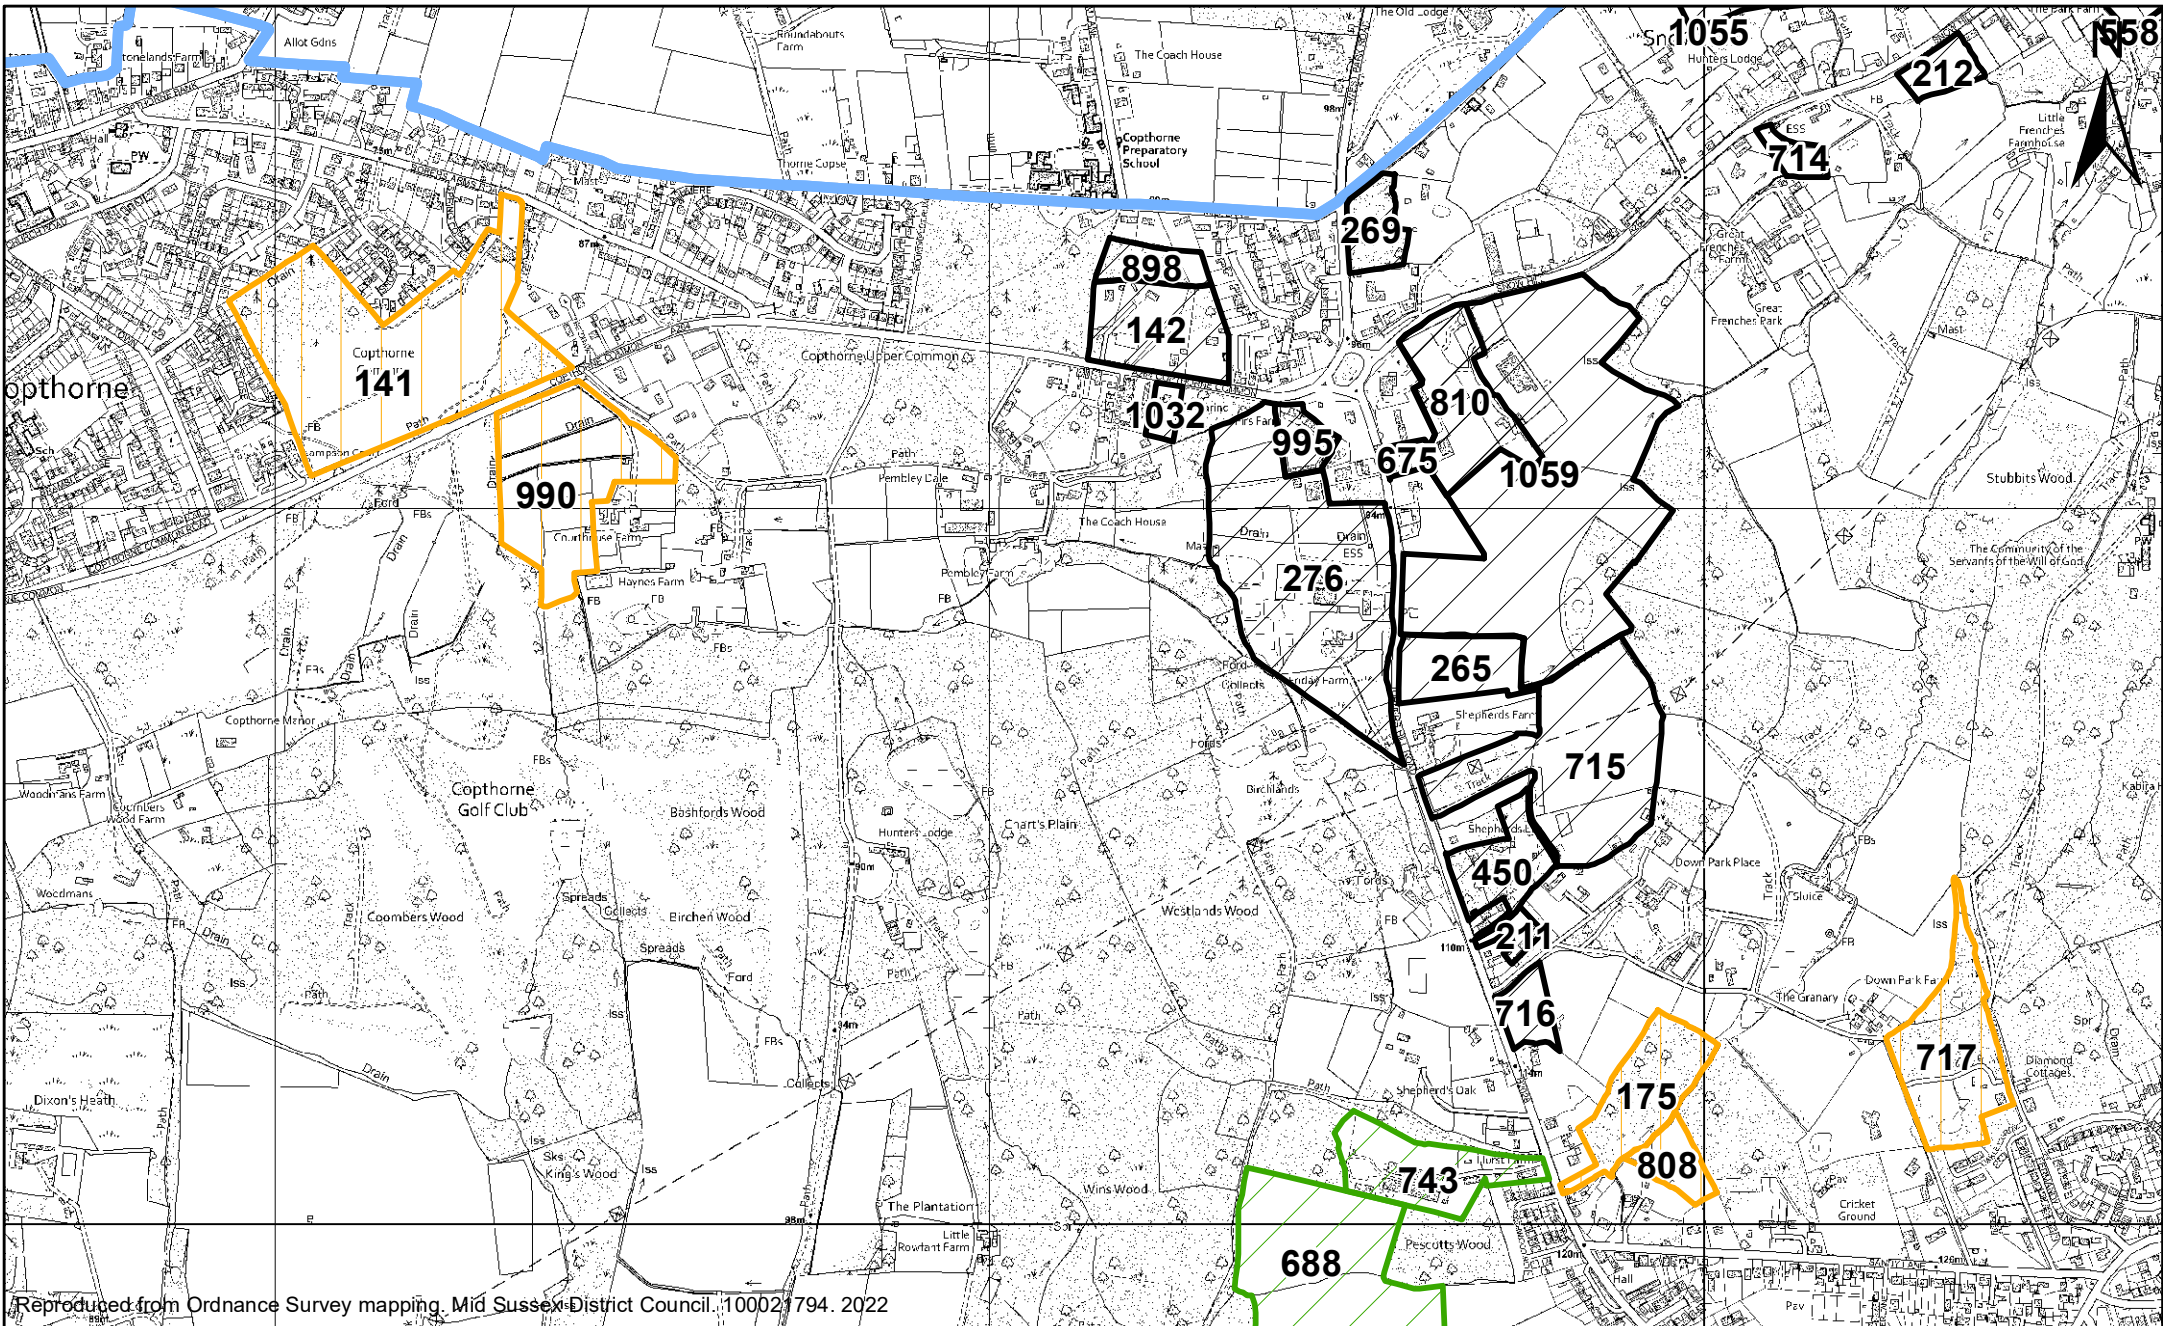

Copthorne

Reproduced from Ordnance Survey mapping. Mid Sussex District Council. 100021794/2022

-  Rejected - Stage 2a
-  Rejected - Stage 2b
-  Rejected - Stage 2c
-  Rejected - Stage 3
-  Proposed for Allocation

Copthorne 2

Reproduced from Ordnance Survey mapping. Mid Sussex District Council. 100021794. 2022

- Rejected - Stage 2a
- Rejected - Stage 2b
- Rejected - Stage 2c
- Rejected - Stage 3
- Proposed for Allocation