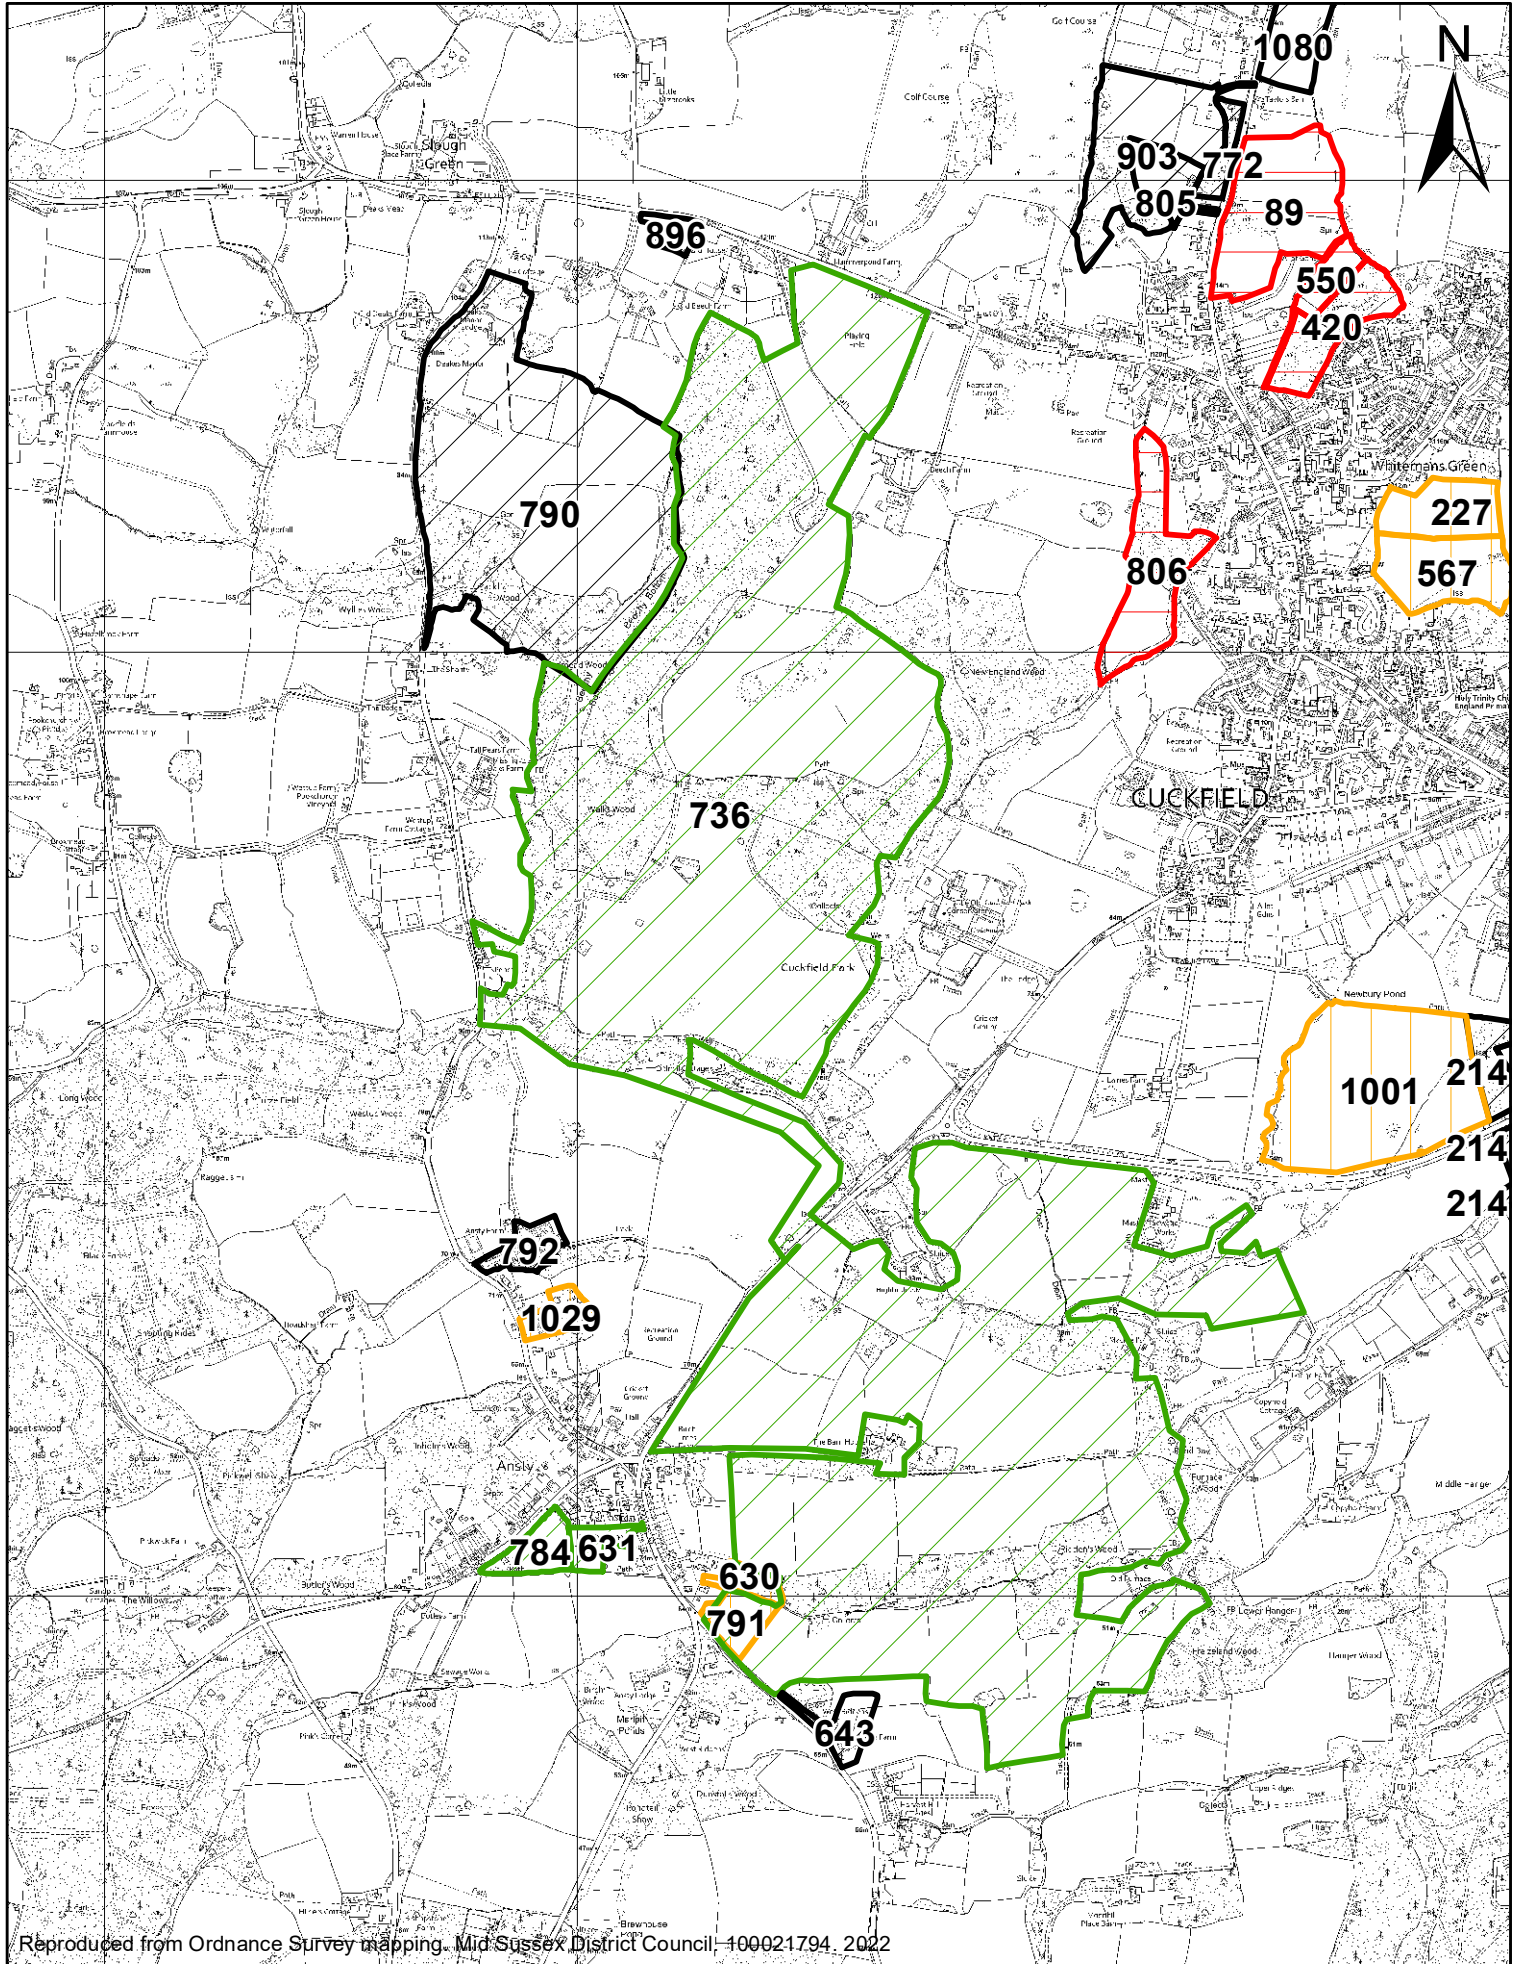

Ansty

Reproduced from Ordnance Survey mapping. Mid Sussex District Council, 100021794, 2022

- Rejected - Stage 2a
- Rejected - Stage 2b
- Rejected - Stage 2c
- Rejected - Stage 3
- Proposed for Allocation

Ansty

Reproduced from Ordnance Survey mapping. Mid Sussex District Council. 100021794. 2022

-  Rejected - Stage 2a
-  Rejected - Stage 2b
-  Rejected - Stage 2c
-  Rejected - Stage 3
-  Proposed for Allocation