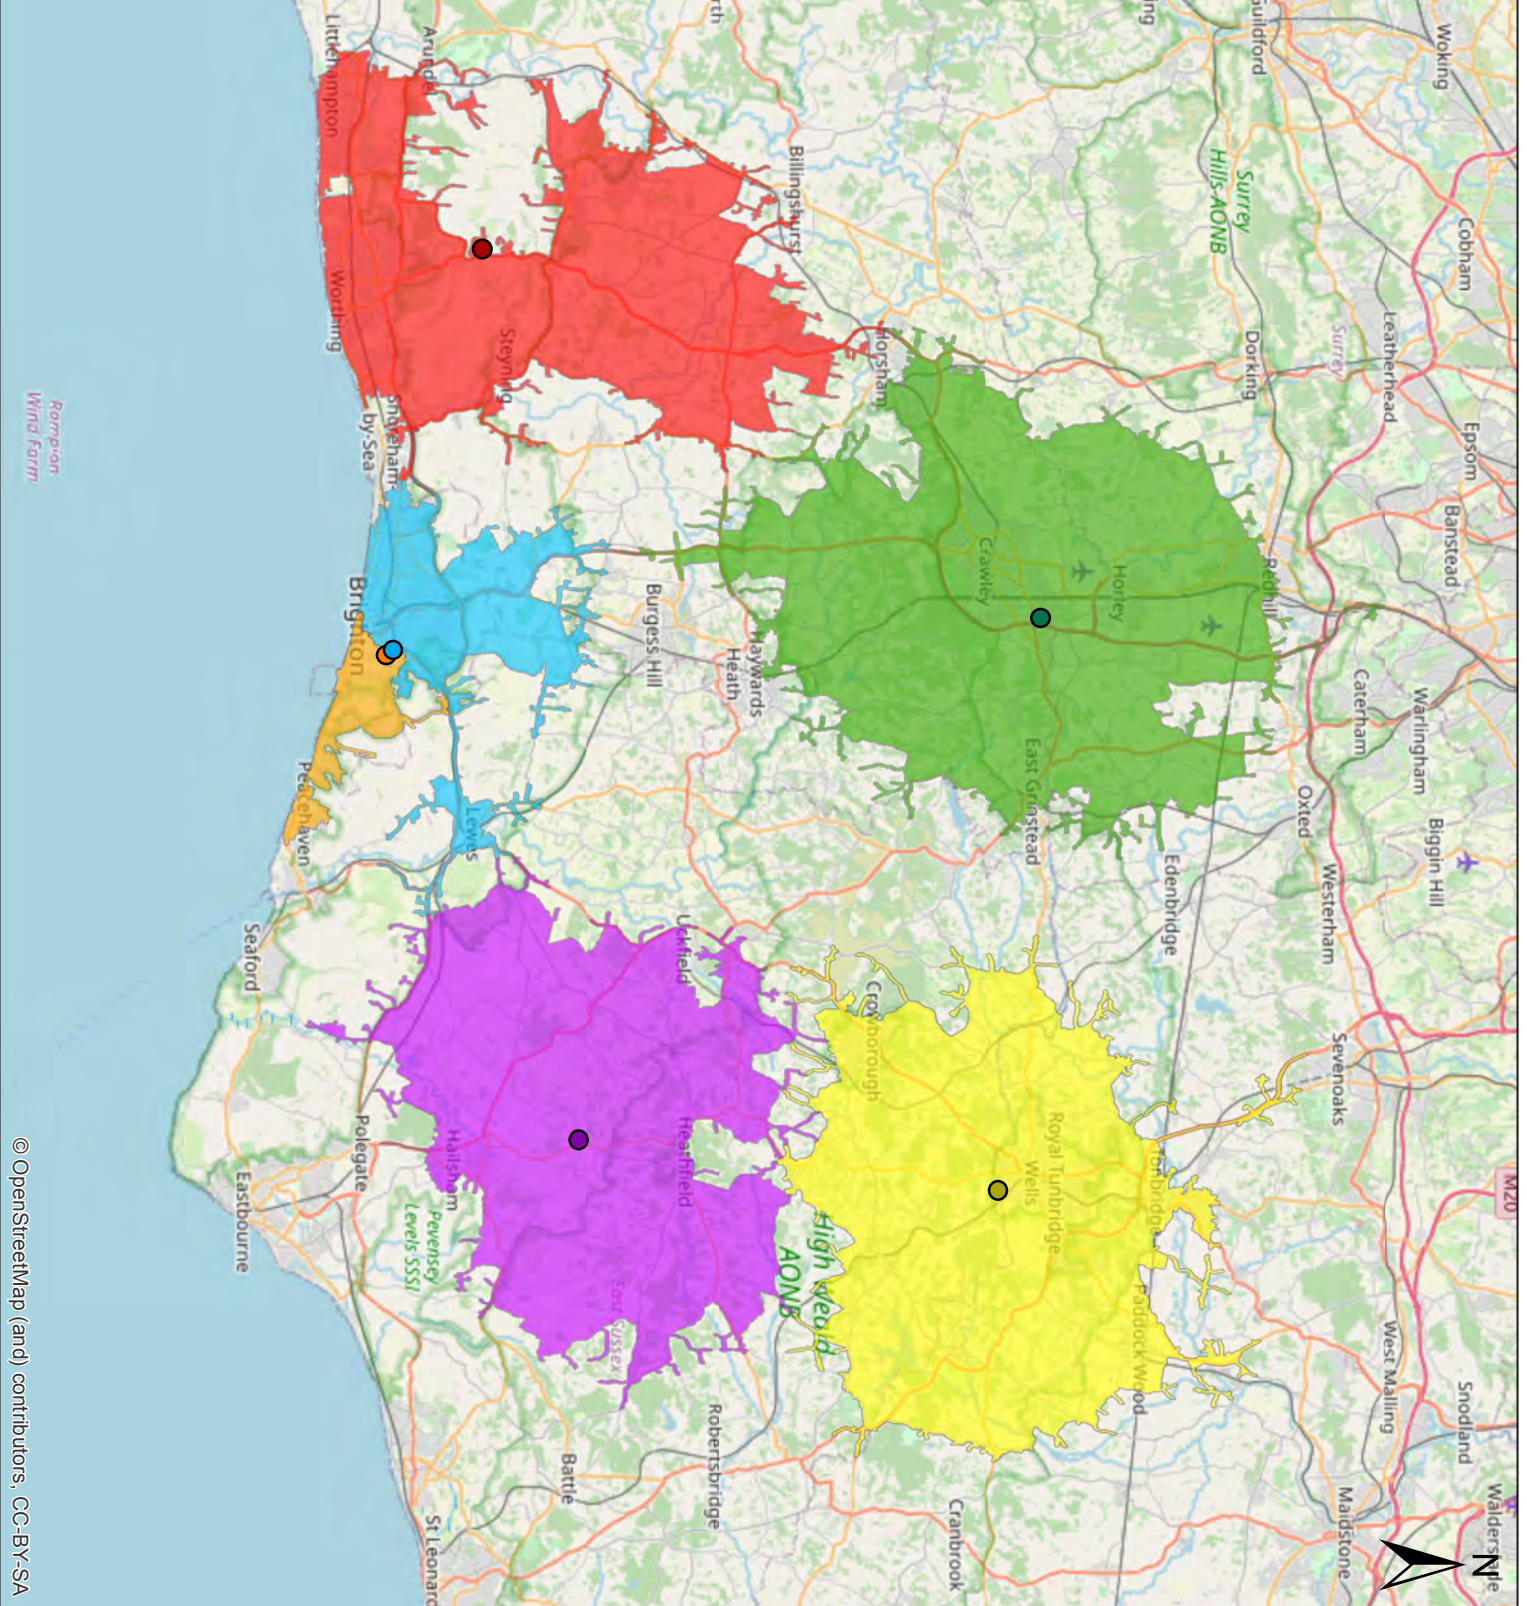

Peter Mitchell Associates

Turners Hill Crematorium

S1: Existing 15 Minute DriveTime Catchments

FIGURE: **Figure 1**

DRAWN BY:	CHECKED BY:	DATE:
HJ	IS	20/05/2020

Legend

Crematoria

- Woodvale (Brighton)
- Surrey and Sussex
- Tunbridge Wells
- Worthing
- The Downs (Brighton)
- Wealden

Peter Mitchell Associates

Turners Hill Crematorium

S1: Existing 30 Minute Drivetime Catchments

FIGURE: **Figure 2**

DRAWN BY:	CHECKED BY:	DATE:
HJ	IS	20/05/2020

Legend

Crematoria

- Woodvale (Brighton)
- Surrey and Sussex
- Tunbridge Wells
- Worthing
- The Downs (Brighton)
- Wealden

- S1 Worthing 45 Min Catchment
- S1 Wealden 45 Min Catchment
- S1 Tunbridge Wells 45 Min Catchment
- S1 The Downs 45 Min Drive-time
- S1 Surrey and Sussex 45 Min Catchment
- S1 Woodvale 45 Min Catchment

- S2 Worthing 30 Min Catchment
- S2 Wealden 30 Min Catchment
- S2 Turners Hill 30 Min Catchment
- S2 Tunbridge Wells 30 Min Catchment
- S2 The Downs 30 Min Drive-time
- S2 Surrey and Sussex 30 Min Catchment
- S2 Woodvale 30 Min Catchment