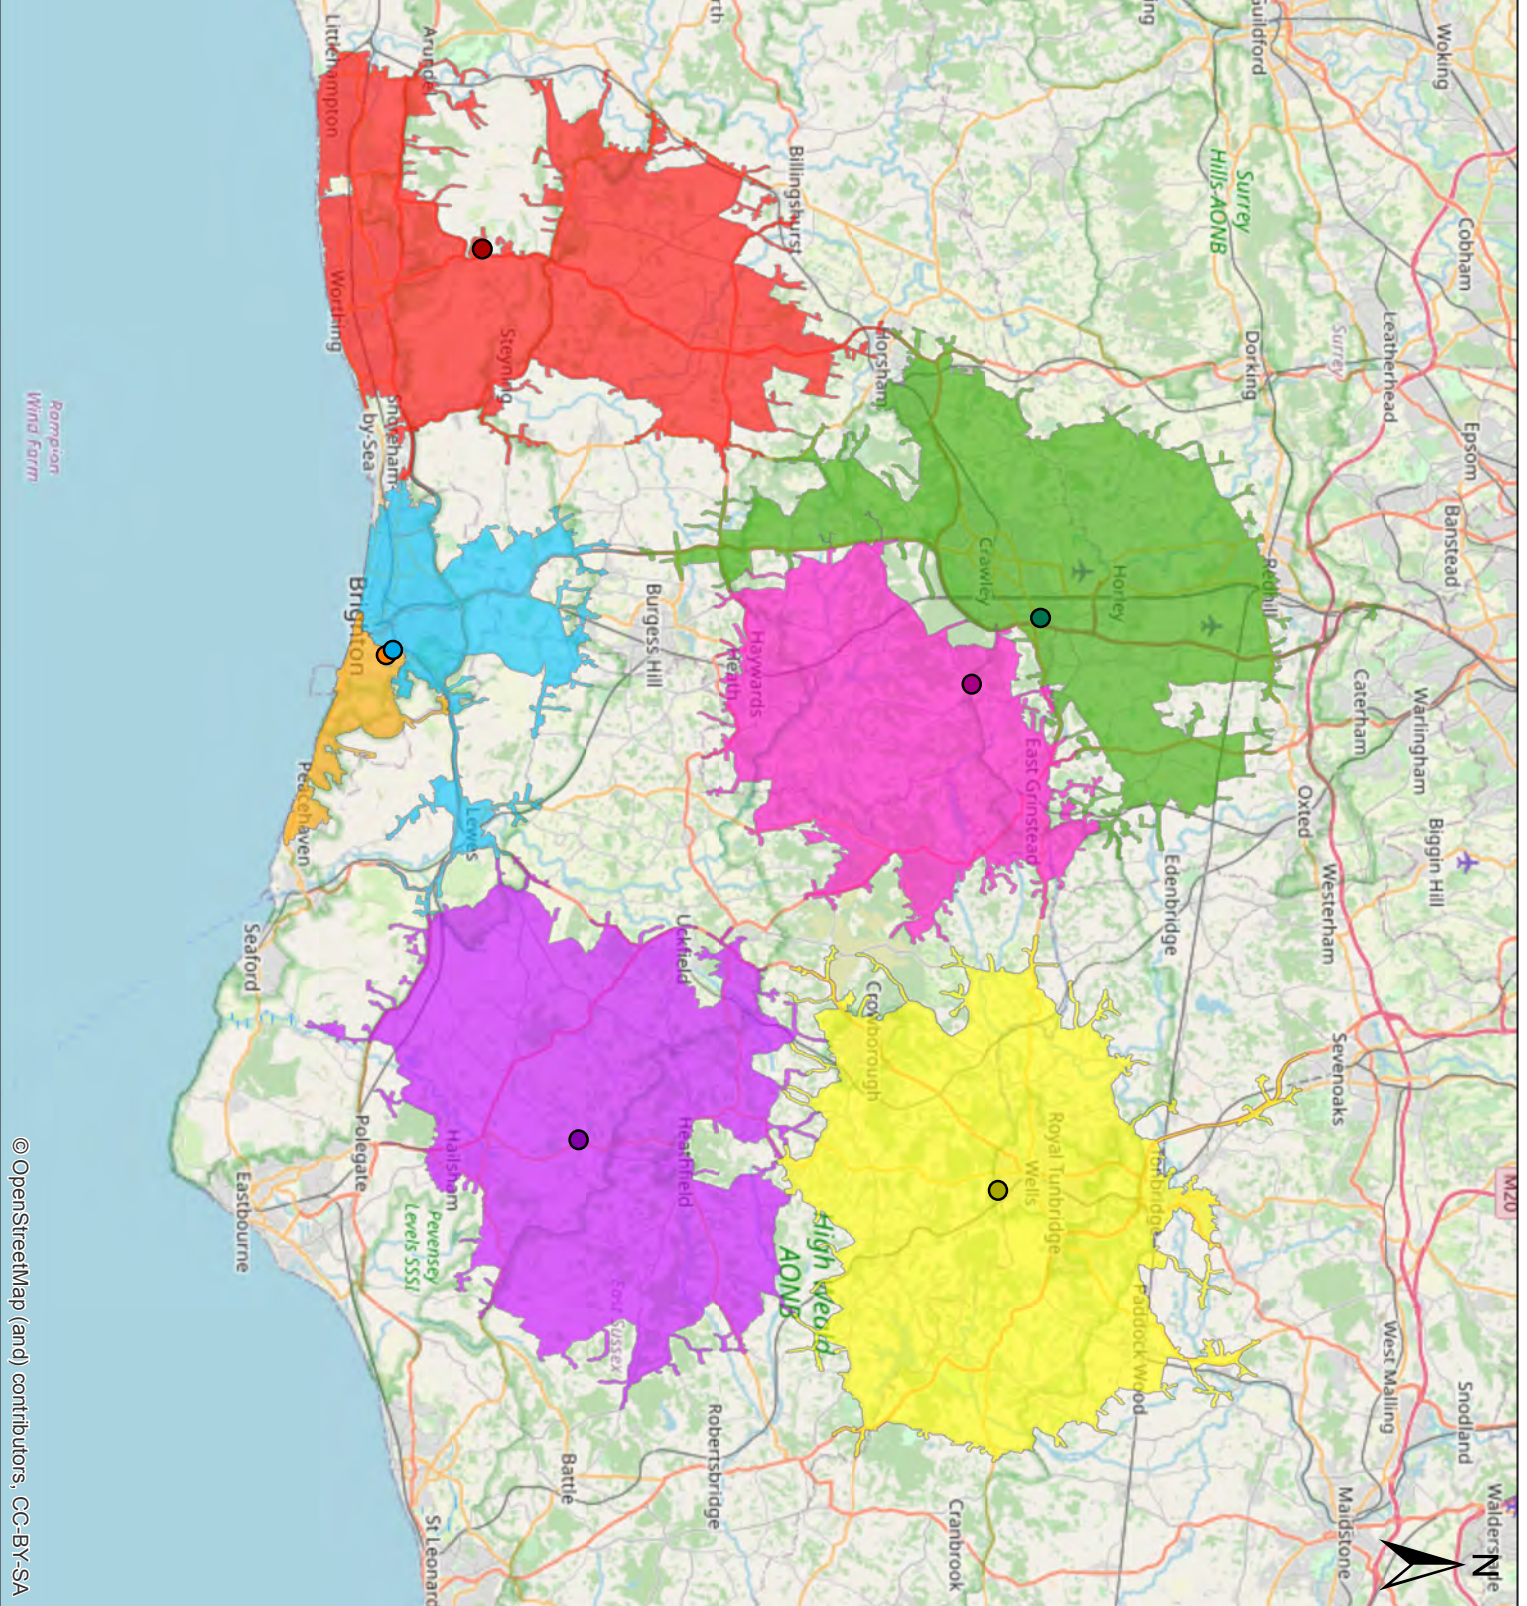

Peter Mitchell Associates

Turners Hill Crematorium

S1: Existing 45 Minute Drive-time Catchments

FIGURE: **Figure 3**

DRAWN BY:	CHECKED BY:	DATE:
HJ	IS	20/05/2020

Legend

- Crematoria**
- Woodvale (Brighton)
 - Surrey and Sussex
 - Tunbridge Wells
 - Worthing
 - The Downs (Brighton)
 - Wealden
 - Proposed Turners Hill
 - S2 Worthing 15 Min Catchment
 - S2 Wealden 15 Min Catchment
 - S2 Turners Hill 15 Min Catchment
 - S2 Tunbridge Wells 15 Min Catchment
 - S2 The Downs 15 Min Drive Time
 - S2 Surrey and Sussex 15 Min Catchment
 - S2 Woodvale 15 Min Catchment

Peter Mitchell Associates

Turners Hill Crematorium

S2: 15 Minute Drive-time Catchments

FIGURE: **Figure 4**

DRAWN BY:	CHECKED BY:	DATE:
HJ	IS	20/05/2020

Legend

Crematoria

- Woodvale (Brighton)
- Surrey and Sussex
- Tunbridge Wells
- Worthing
- The Downs (Brighton)
- Wealden
- Proposed Turners Hill

- S2 Worthing 30 Min Catchment
- S2 Wealden 30 Min Catchment
- S2 Turners Hill 30 Min Catchment
- S2 Tunbridge Wells 30 Min Catchment
- S2 The Downs 30 Min Drive-time
- S2 Surrey and Sussex 30 Min Catchment
- S2 Woodvale 30 Min Catchment

Peter Mitchell Associates

Turners Hill Crematorium

S2: 30 Minute Drive-time Catchments

FIGURE: **Figure 5**

DRAWN BY:	CHECKED BY:	DATE:
HJ	IS	20/05/2020

Legend

- Crematoria**
- Woodvale (Brighton)
 - Surrey and Sussex
 - Tunbridge Wells
 - Worthing
 - The Downs (Brighton)
 - Wealden
 - Proposed Turners Hill
 - S2 Worthing 45 Min Catchment
 - S2 Wealden 45 Min Catchment
 - S2 Turners Hill 45 Min Catchment
 - S2 Tunbridge Wells 45 Min Catchment
 - S2 The Downs 45 Min Drive Time
 - S2 Surrey and Sussex 45 Min Catchment
 - S2 Woodvale 45 Min Catchment