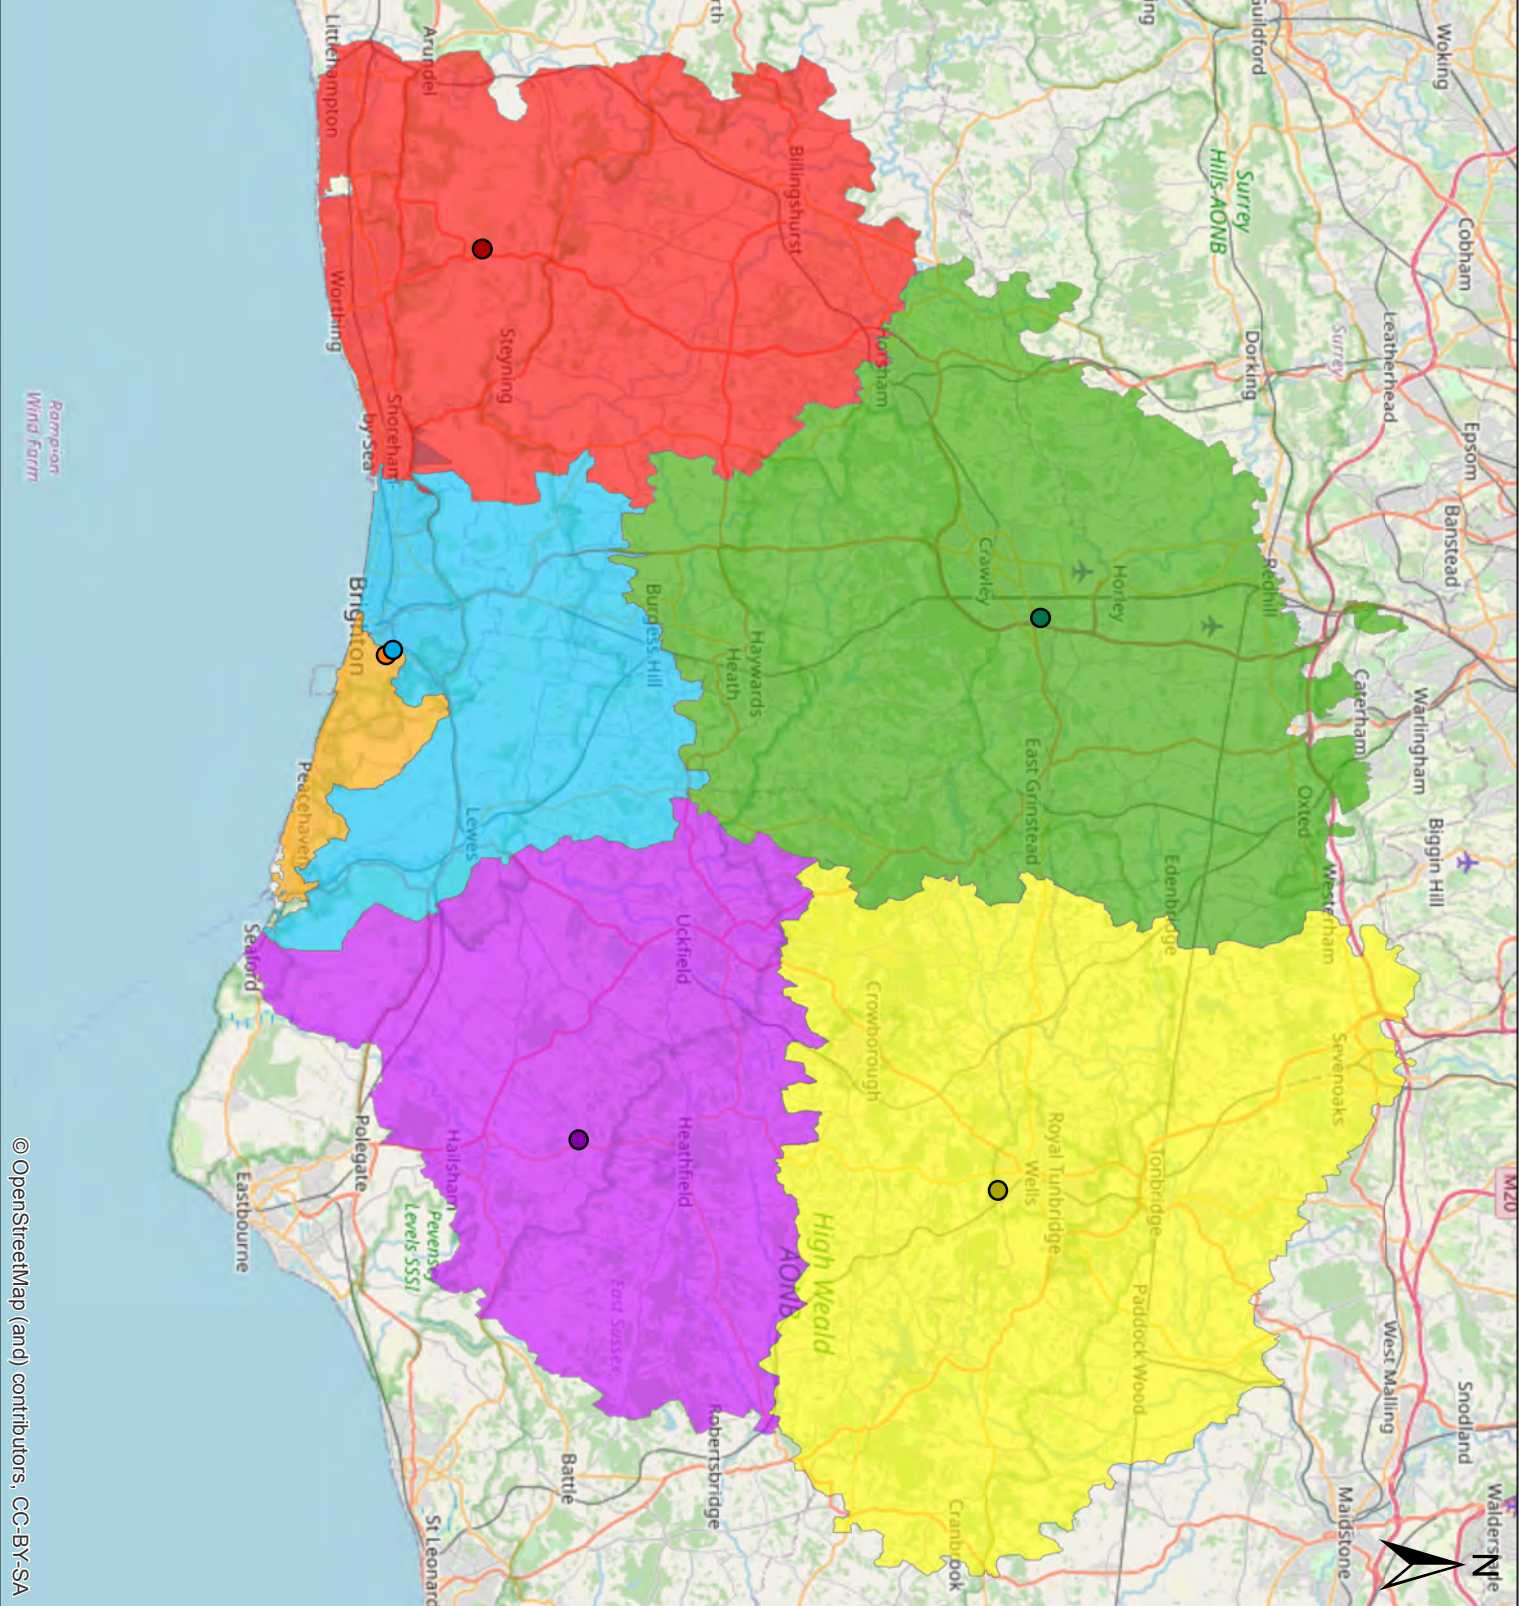

Peter Mitchell Associates

Turners Hill Crematorium

S1: Existing 30 Minute Drivetime Catchments

FIGURE: **Figure 2**

DRAWN BY:	CHECKED BY:	DATE:
HJ	IS	20/05/2020

Legend

Crematoria

- Woodvale (Brighton)
- Surrey and Sussex
- Tunbridge Wells
- Worthing
- The Downs (Brighton)
- Wealden

- S1 Worthing 45 Min Catchment
- S1 Wealden 45 Min Catchment
- S1 Tunbridge Wells 45 Min Catchment
- S1 The Downs 45 Min Drive-time
- S1 Surrey and Sussex 45 Min Catchment
- S1 Woodvale 45 Min Catchment

Peter Mitchell Associates

Turners Hill Crematorium

S1: Existing 45 Minute Drive-time Catchments

FIGURE: **Figure 3**

DRAWN BY:	CHECKED BY:	DATE:
HJ	IS	20/05/2020

Legend

- Crematoria**
- Woodvale (Brighton)
 - Surrey and Sussex
 - Tunbridge Wells
 - Worthing
 - The Downs (Brighton)
 - Wealden
 - Proposed Turners Hill
 - S2 Worthing 15 Min Catchment
 - S2 Wealden 15 Min Catchment
 - S2 Turners Hill 15 Min Catchment
 - S2 Tunbridge Wells 15 Min Catchment
 - S2 The Downs 15 Min Drive Time
 - S2 Surrey and Sussex 15 Min Catchment
 - S2 Woodvale 15 Min Catchment

- S2 Worthing 30 Min Catchment
- S2 Wealden 30 Min Catchment
- S2 Turners Hill 30 Min Catchment
- S2 Tunbridge Wells 30 Min Catchment
- S2 The Downs 30 Min Drive-time
- S2 Surrey and Sussex 30 Min Catchment
- S2 Woodvale 30 Min Catchment