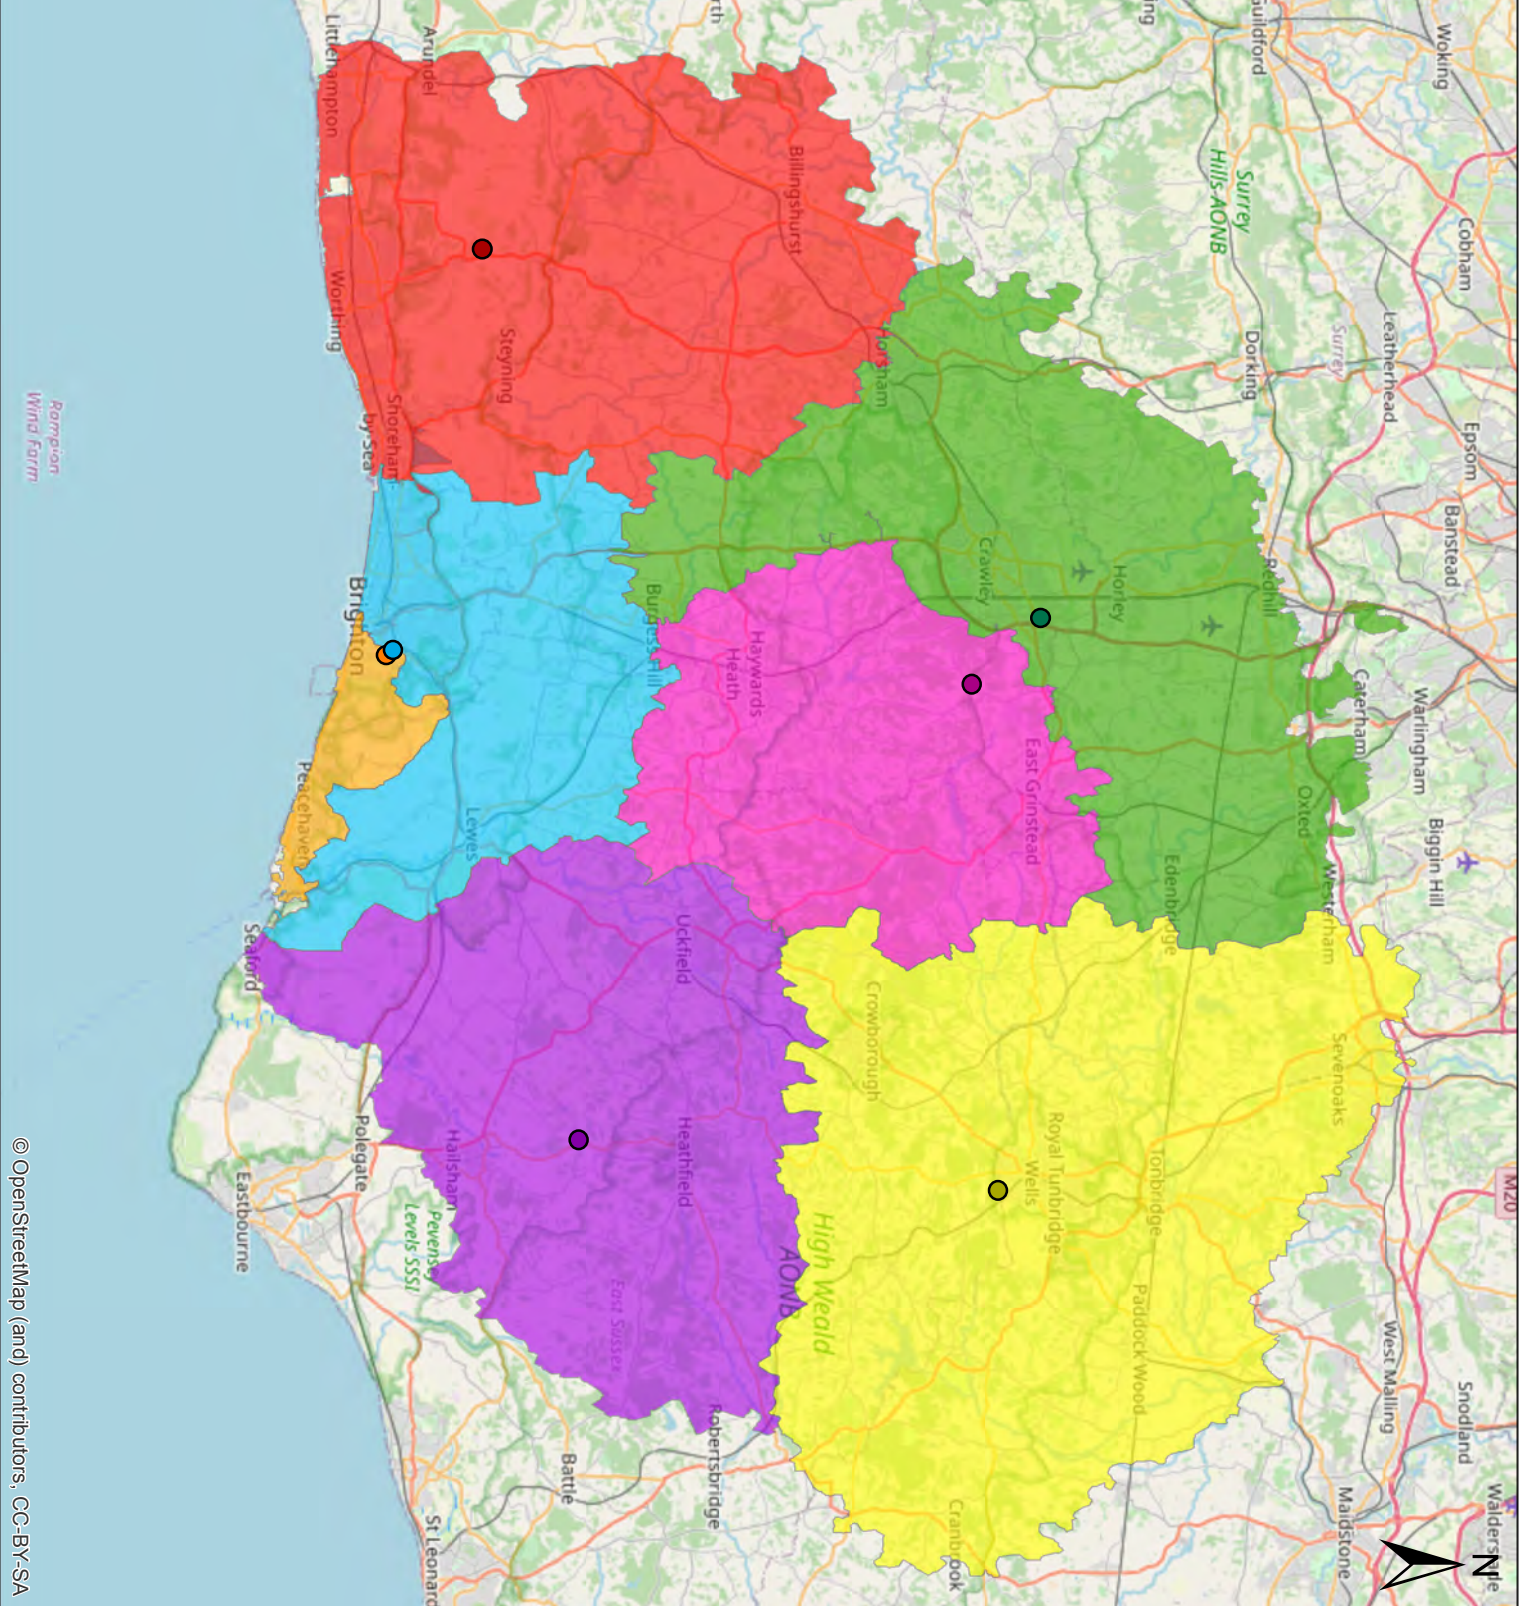

- S1 Worthing 45 Min Catchment
- S1 Wealden 45 Min Catchment
- S1 Tunbridge Wells 45 Min Catchment
- S1 The Downs 45 Min Drive-time
- S1 Surrey and Sussex 45 Min Catchment
- S1 Woodvale 45 Min Catchment

- S2 Worthing 30 Min Catchment
- S2 Wealden 30 Min Catchment
- S2 Turners Hill 30 Min Catchment
- S2 Tunbridge Wells 30 Min Catchment
- S2 The Downs 30 Min Drive-time
- S2 Surrey and Sussex 30 Min Catchment
- S2 Woodvale 30 Min Catchment

Peter Mitchell Associates

Turners Hill Crematorium

S2: 30 Minute Drive-time Catchments

FIGURE: **Figure 5**

DRAWN BY:	CHECKED BY:	DATE:
HJ	IS	20/05/2020

Legend

- Crematoria**
- Woodvale (Brighton)
 - Surrey and Sussex
 - Tunbridge Wells
 - Worthing
 - The Downs (Brighton)
 - Wealden
 - Proposed Turners Hill
 - S2 Worthing 45 Min Catchment
 - S2 Wealden 45 Min Catchment
 - S2 Turners Hill 45 Min Catchment
 - S2 Tunbridge Wells 45 Min Catchment
 - S2 The Downs 45 Min Drive Time
 - S2 Surrey and Sussex 45 Min Catchment
 - S2 Woodvale 45 Min Catchment

Peter Mitchell Associates

Turners Hill Crematorium

S2: 45 Minute Drivetime Catchments

FIGURE: **Figure 6**

DRAWN BY:	CHECKED BY:	DATE:
HJ	IS	20/05/2020