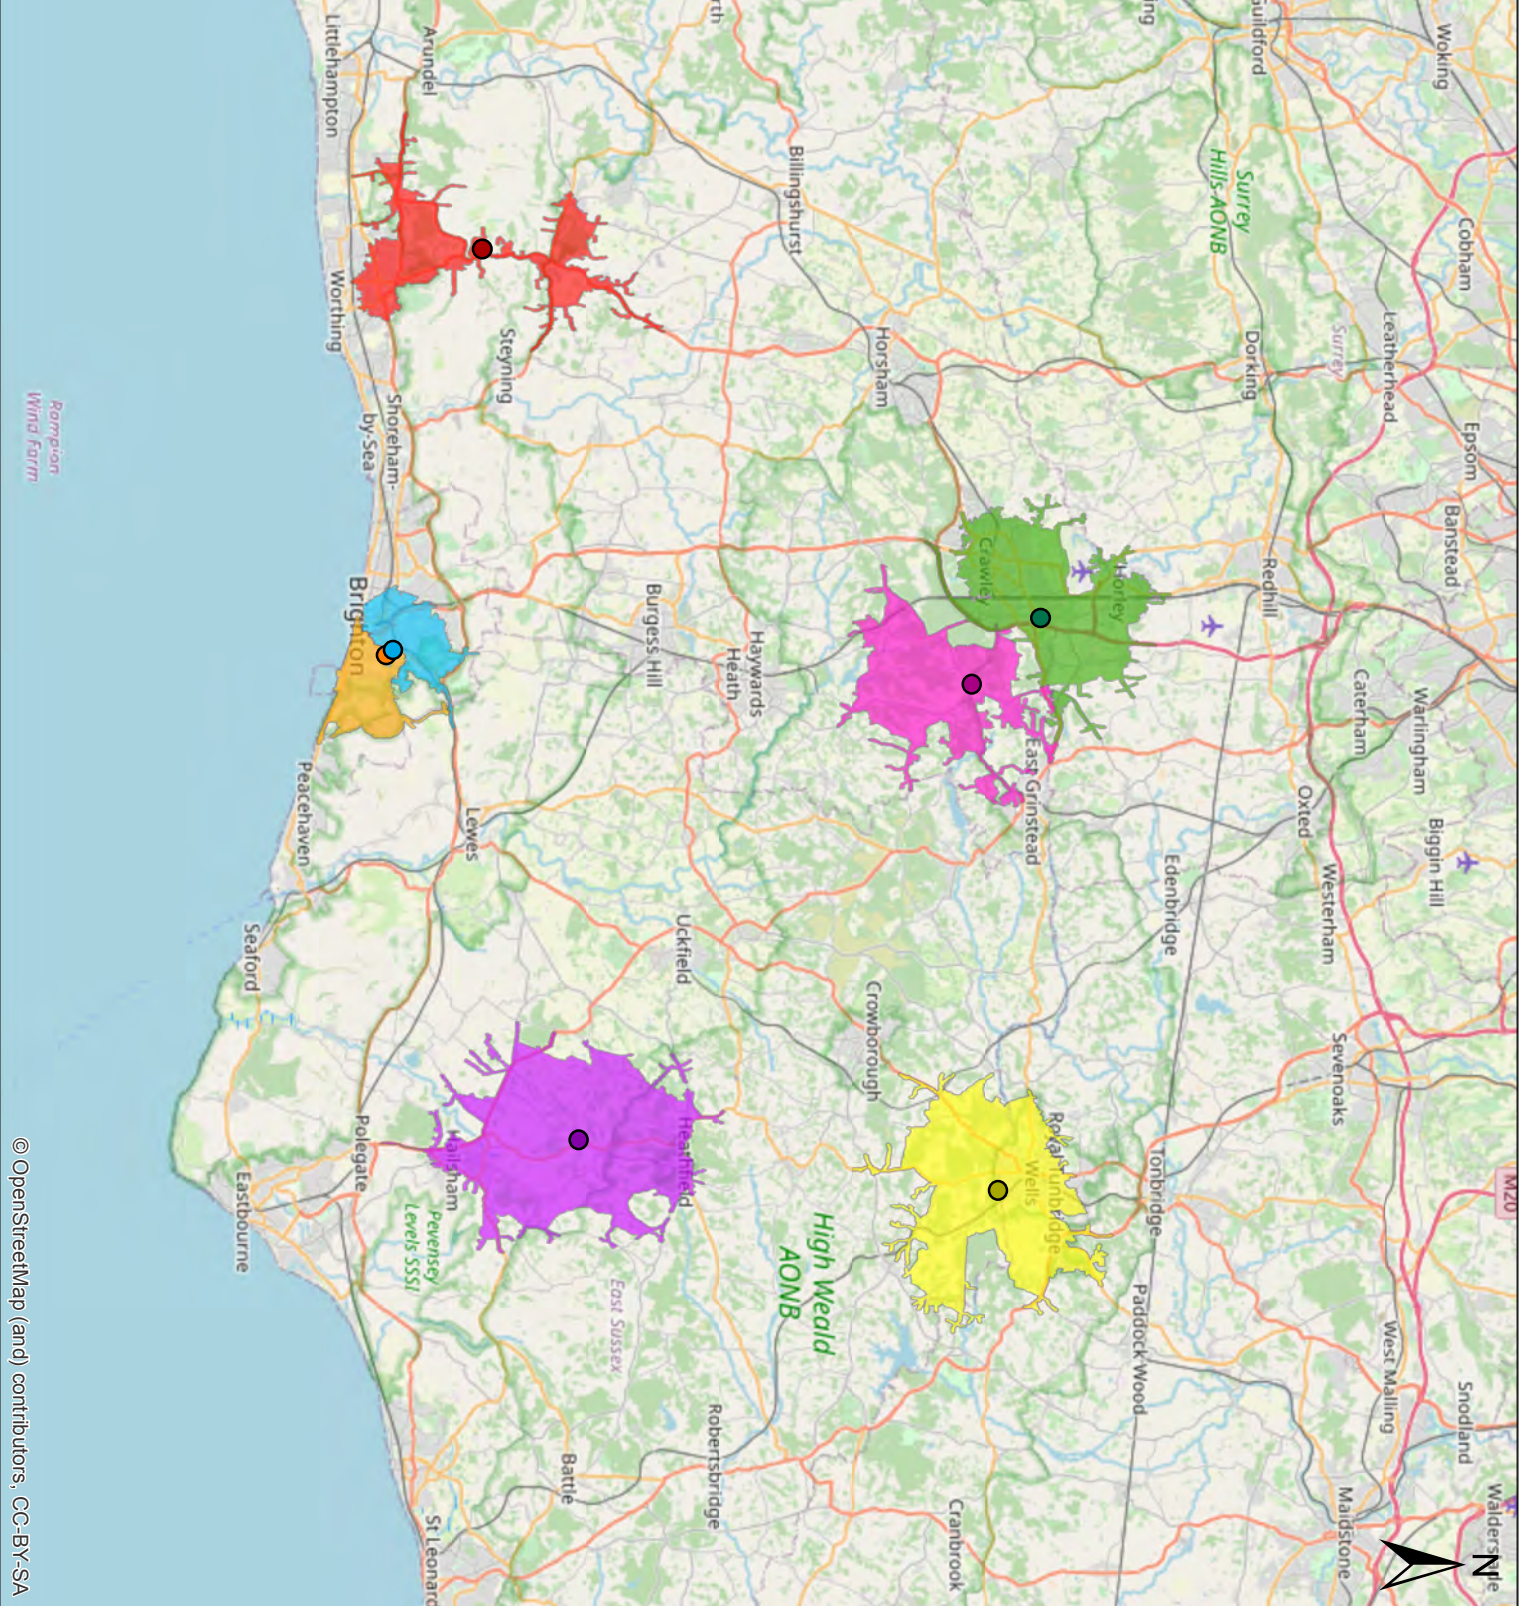

- S1 Worthing 45 Min Catchment
- S1 Wealden 45 Min Catchment
- S1 Tunbridge Wells 45 Min Catchment
- S1 The Downs 45 Min Drive-time
- S1 Surrey and Sussex 45 Min Catchment
- S1 Woodvale 45 Min Catchment

Peter Mitchell Associates

Turners Hill Crematorium

S1: Existing 45 Minute Drive-time Catchments

FIGURE: **Figure 3**

DRAWN BY:	CHECKED BY:	DATE:
HJ	IS	20/05/2020

Legend

- Crematoria**
- Woodvale (Brighton)
 - Surrey and Sussex
 - Tunbridge Wells
 - Worthing
 - The Downs (Brighton)
 - Wealden
 - Proposed Turners Hill
 - S2 Worthing 15 Min Catchment
 - S2 Wealden 15 Min Catchment
 - S2 Turners Hill 15 Min Catchment
 - S2 Tunbridge Wells 15 Min Catchment
 - S2 The Downs 15 Min Drive Time
 - S2 Surrey and Sussex 15 Min Catchment
 - S2 Woodvale 15 Min Catchment

Peter Mitchell Associates

Turners Hill Crematorium

S2: 15 Minute Drive-time Catchments

FIGURE: **Figure 4**

DRAWN BY:	CHECKED BY:	DATE:
HJ	IS	20/05/2020

Legend

Crematoria

- Woodvale (Brighton)
- Surrey and Sussex
- Tunbridge Wells
- Worthing
- The Downs (Brighton)
- Wealden
- Proposed Turners Hill

- S2 Worthing 30 Min Catchment
- S2 Wealden 30 Min Catchment
- S2 Turners Hill 30 Min Catchment
- S2 Tunbridge Wells 30 Min Catchment
- S2 The Downs 30 Min Drive-time
- S2 Surrey and Sussex 30 Min Catchment
- S2 Woodvale 30 Min Catchment