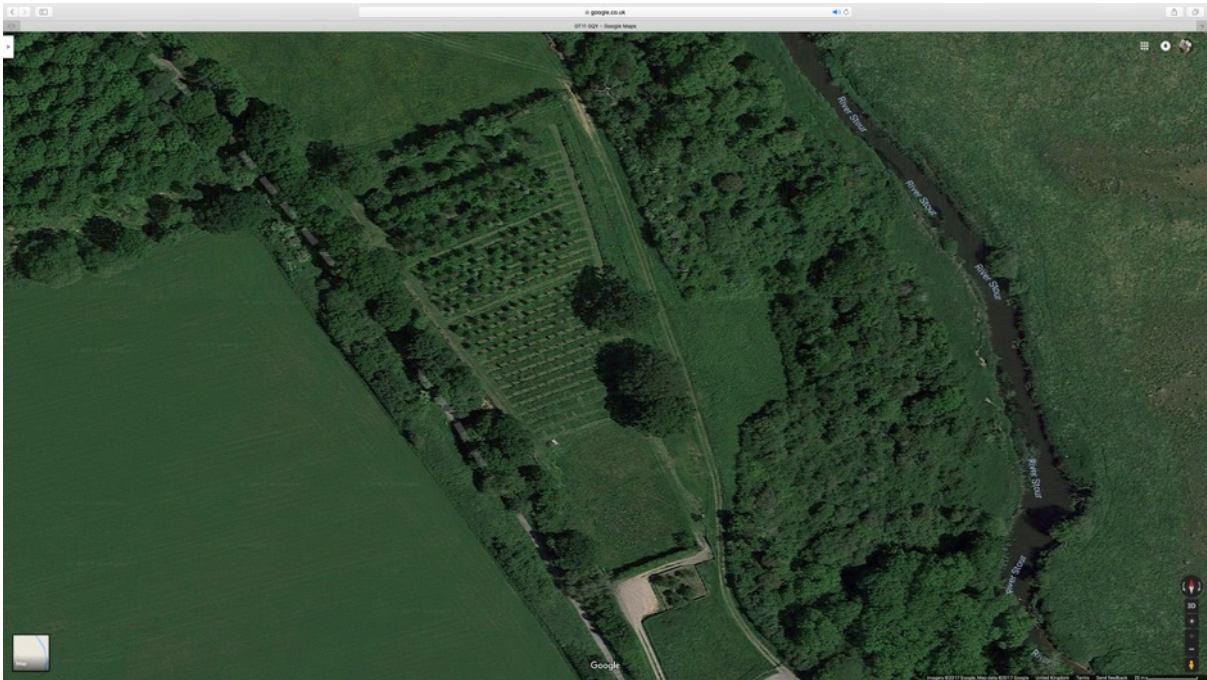

Hamdown Burial Ground Shillingstone, Dorset

Aerial photo taken in 2018 showing mature burial plots at north of site and new plots further south. Site has been operating for about 25 years. (recently sold to new owner)

Oldest burial plots with maturing woodland planting

Maturing burial plots

Recent burials