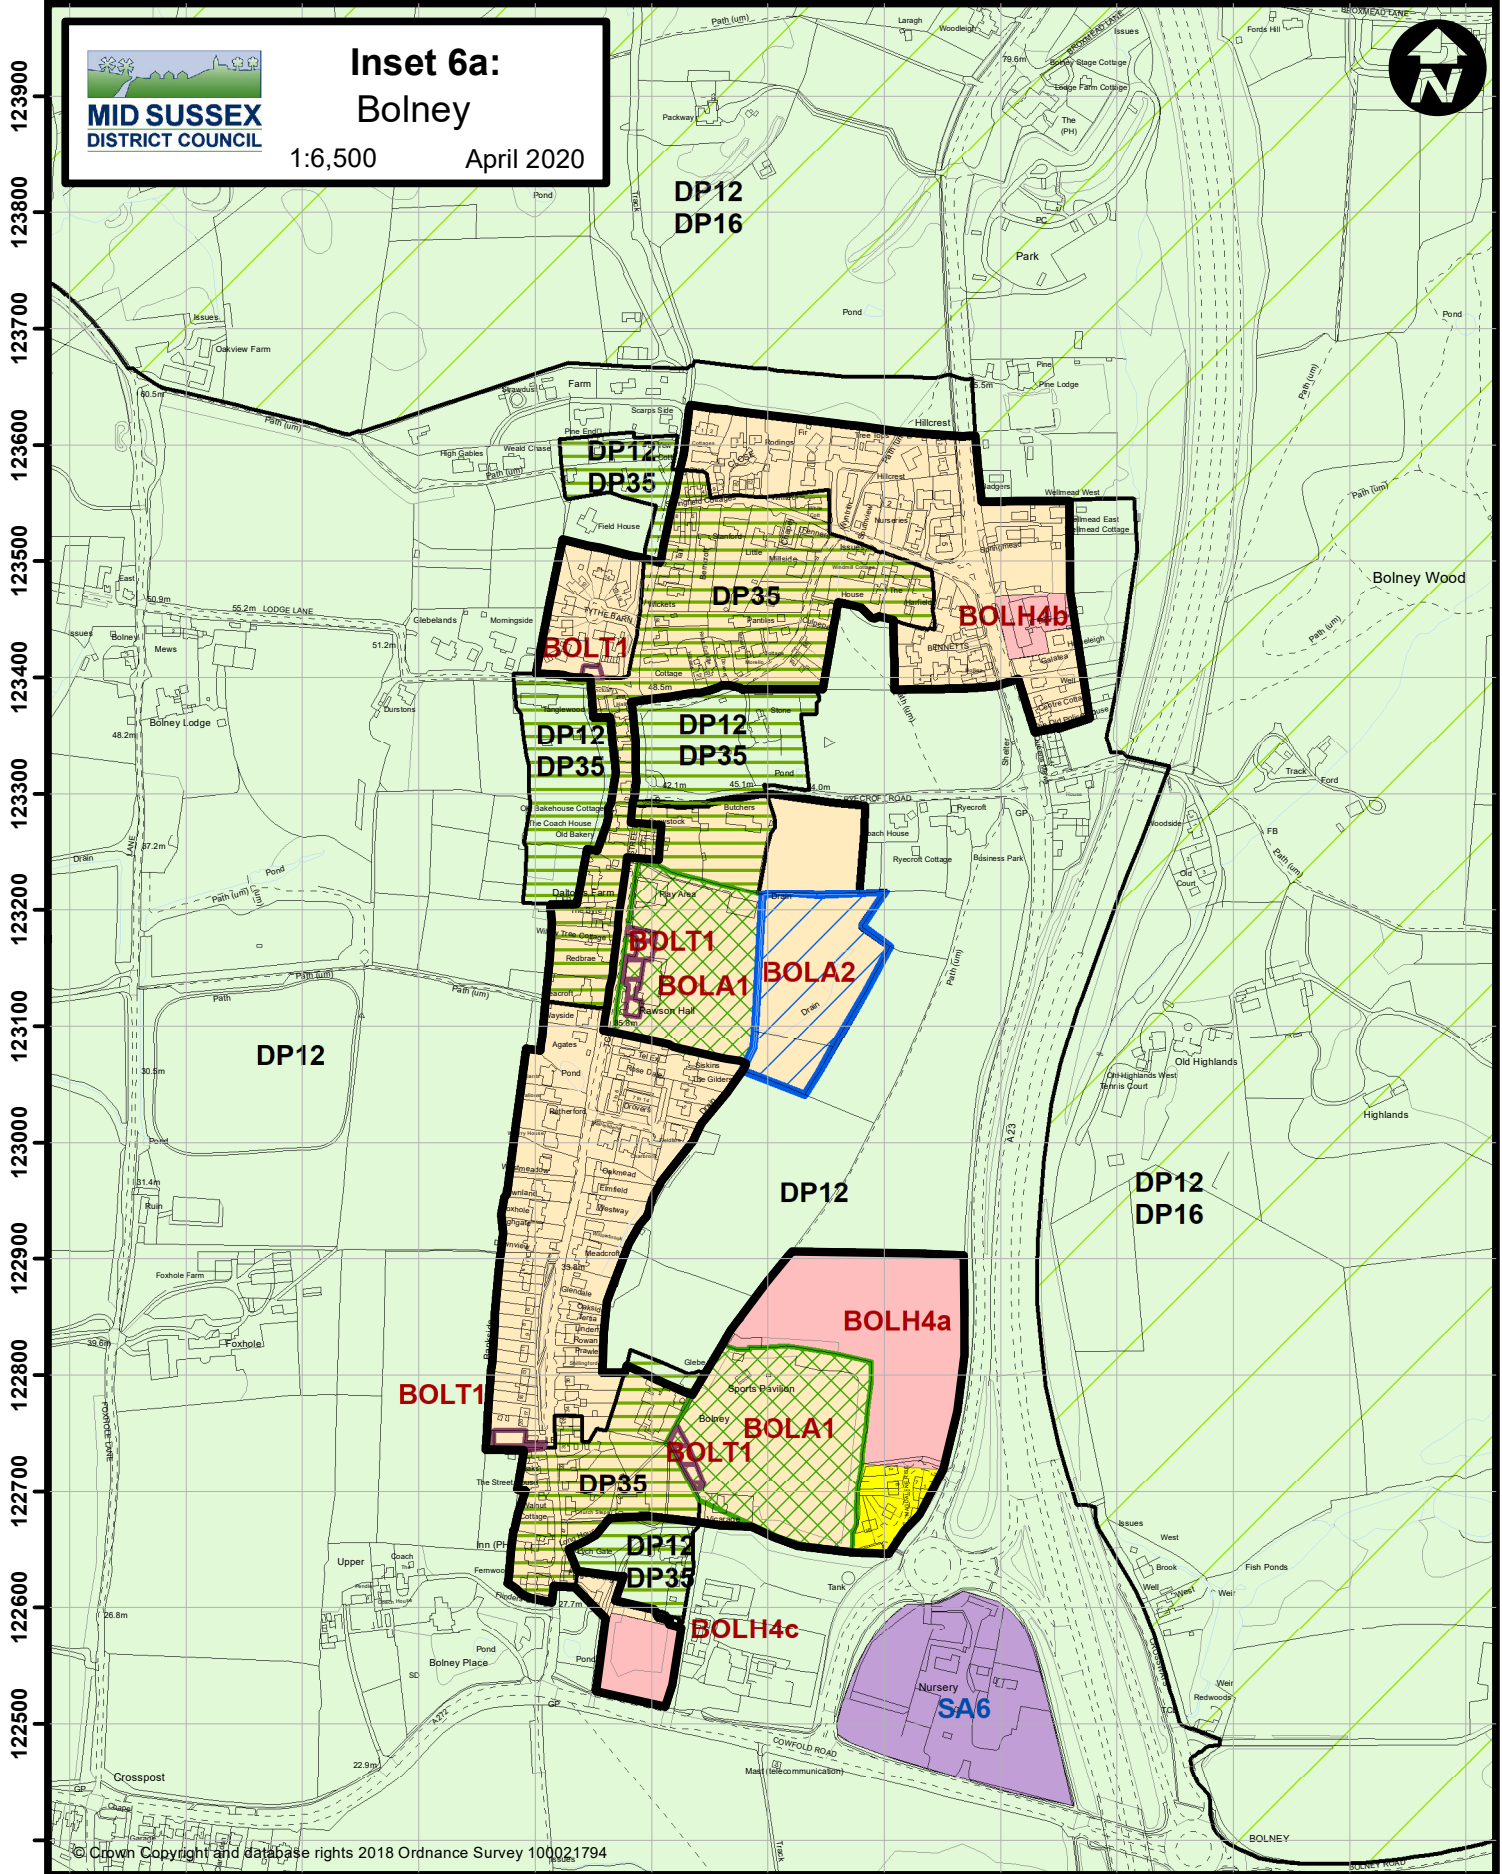

Inset 6a: Bolney

1:6,500 April 2020

© Crown Copyright and database rights 2018 Ordnance Survey 100021794

	High Weald AONB		Protection and Enhancement of Countryside		Built up Area Boundary
	Conservation Area		Rural Exception Site with Planning Permission		Employment Sites
	Housing Allocation		Local Green Spaces	DISTRICT PLAN POLICY NUMBERS NEIGHBOURHOOD PLAN POLICY NUMBERS SITE ALLOCATIONS DPD POLICY NUMBERS	
	Car Parking		Extension to Batchelors Field		