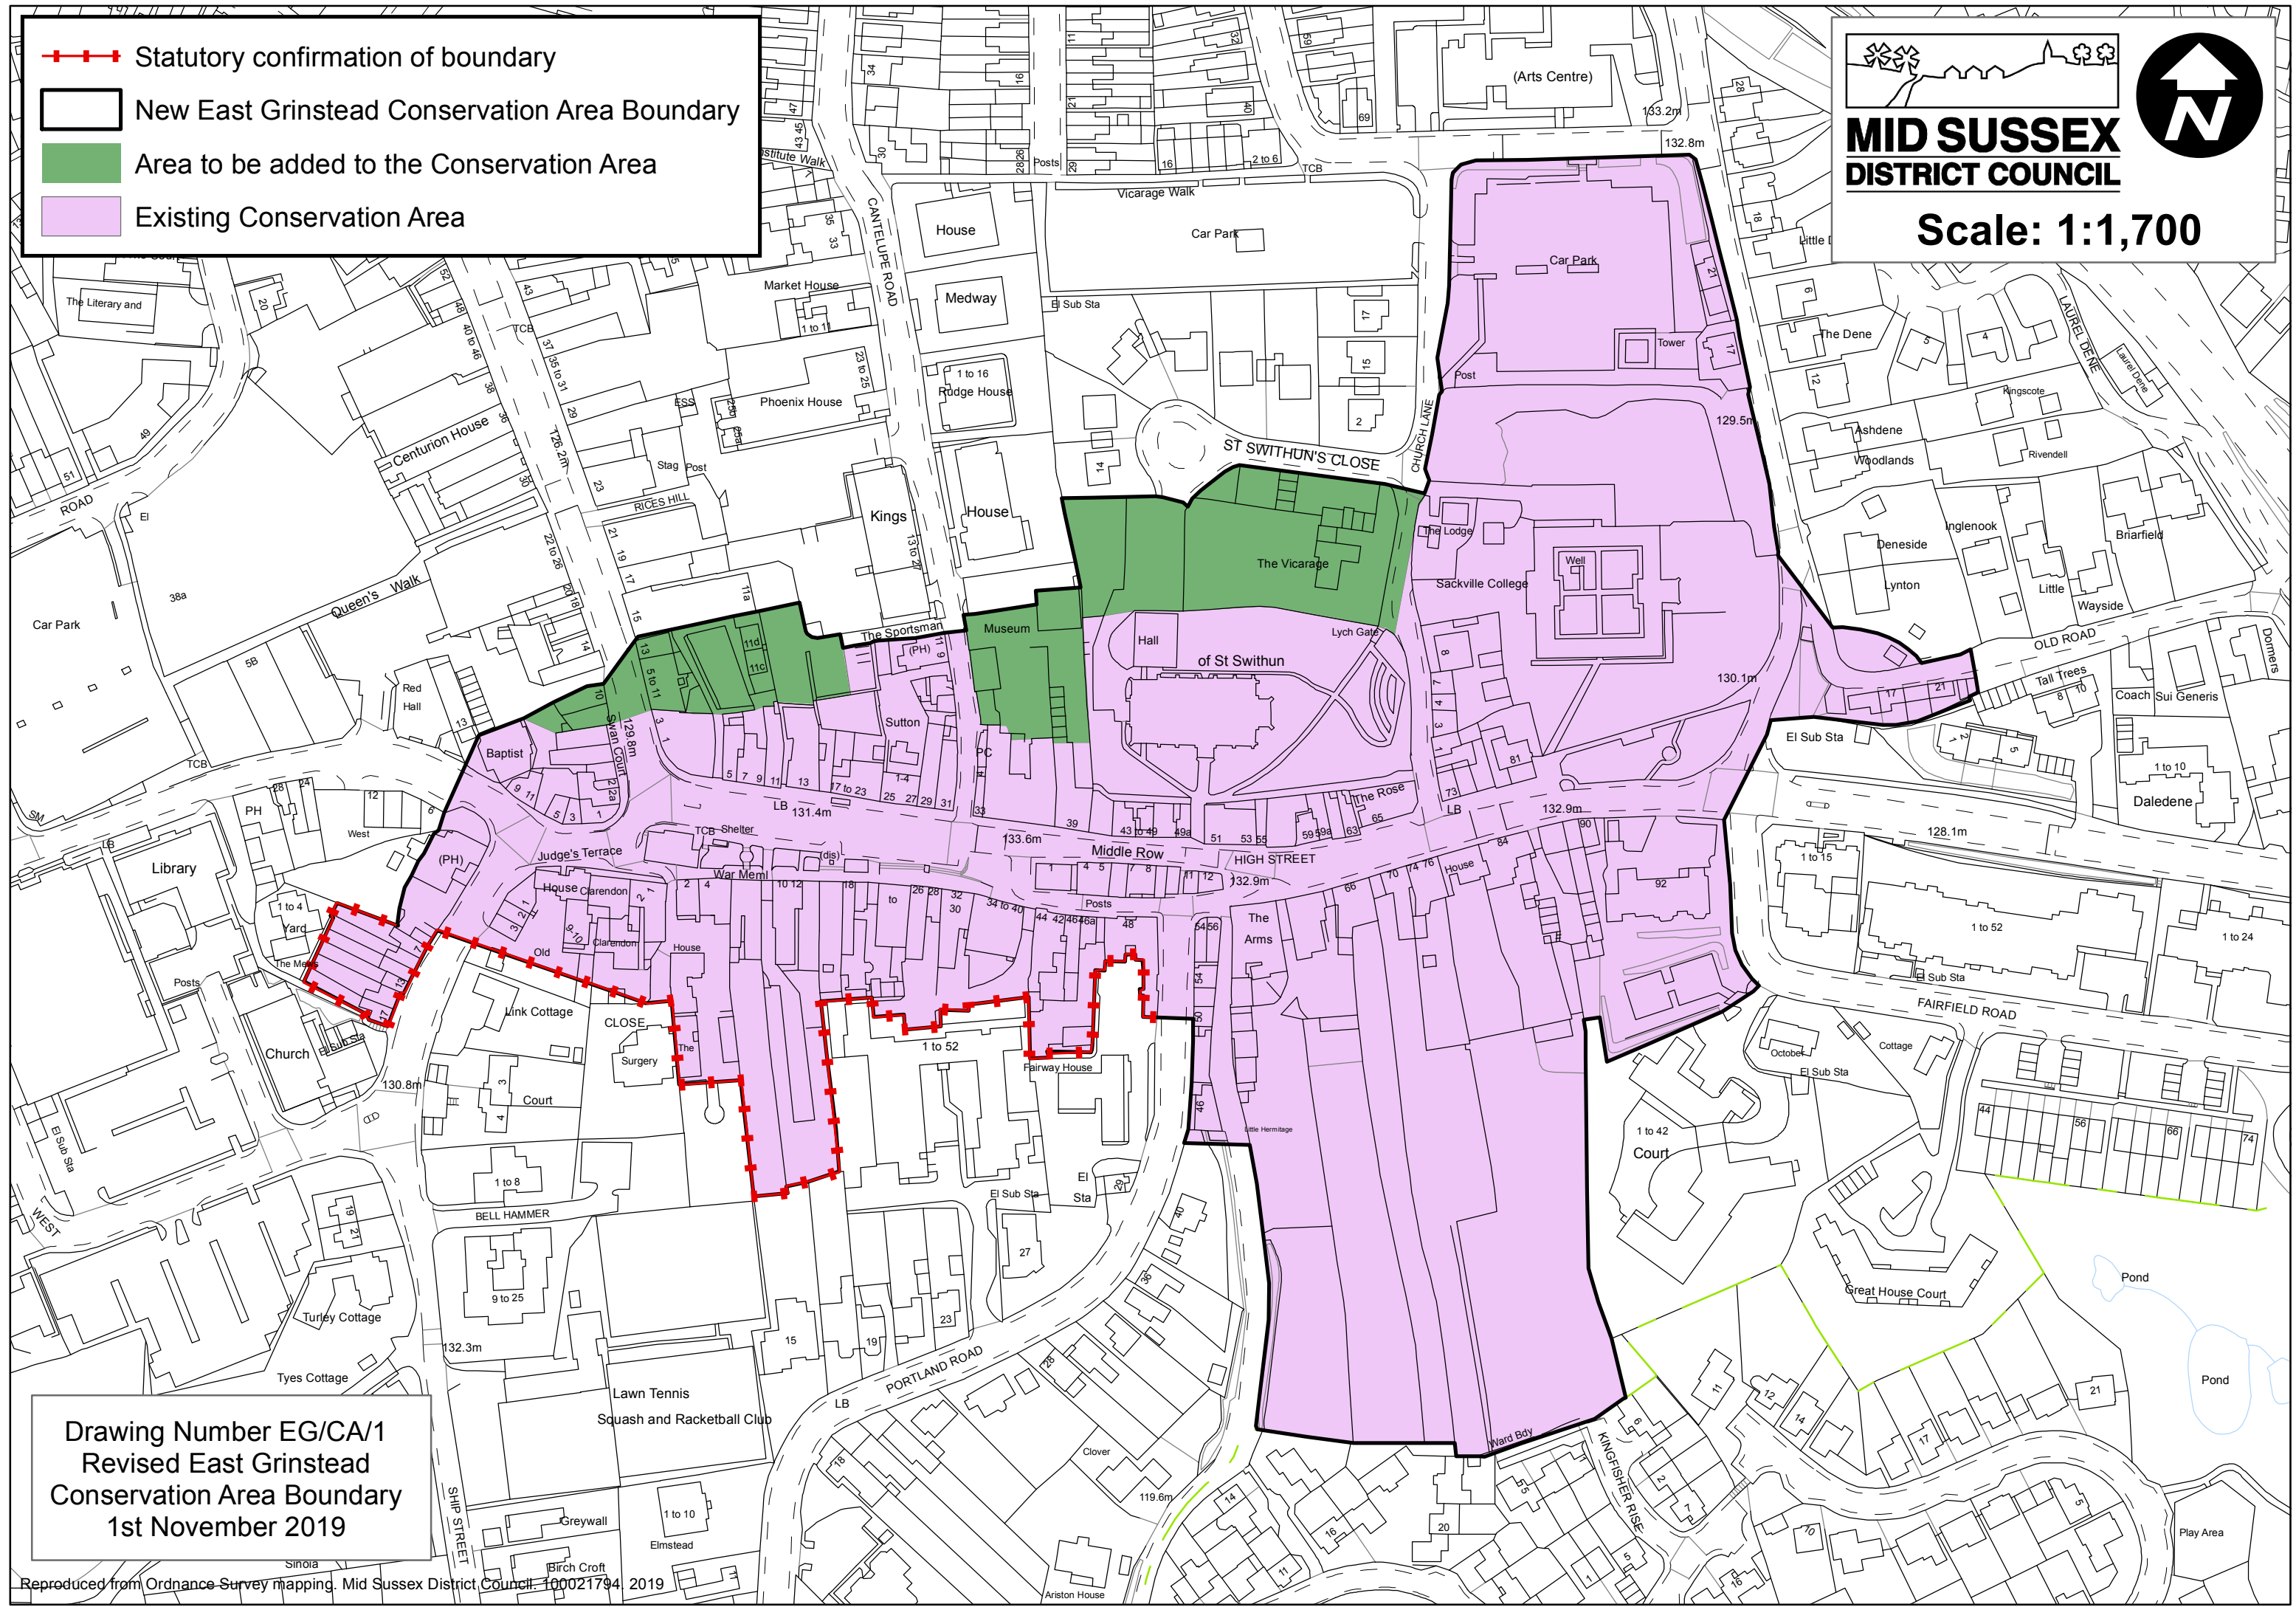

-  Statutory confirmation of boundary
-  New East Grinstead Conservation Area Boundary
-  Area to be added to the Conservation Area
-  Existing Conservation Area

**MID SUSSEX  
DISTRICT COUNCIL**

**Scale: 1:1,700**

**Drawing Number EG/CA/1**  
**Revised East Grinstead**  
**Conservation Area Boundary**  
**1st November 2019**