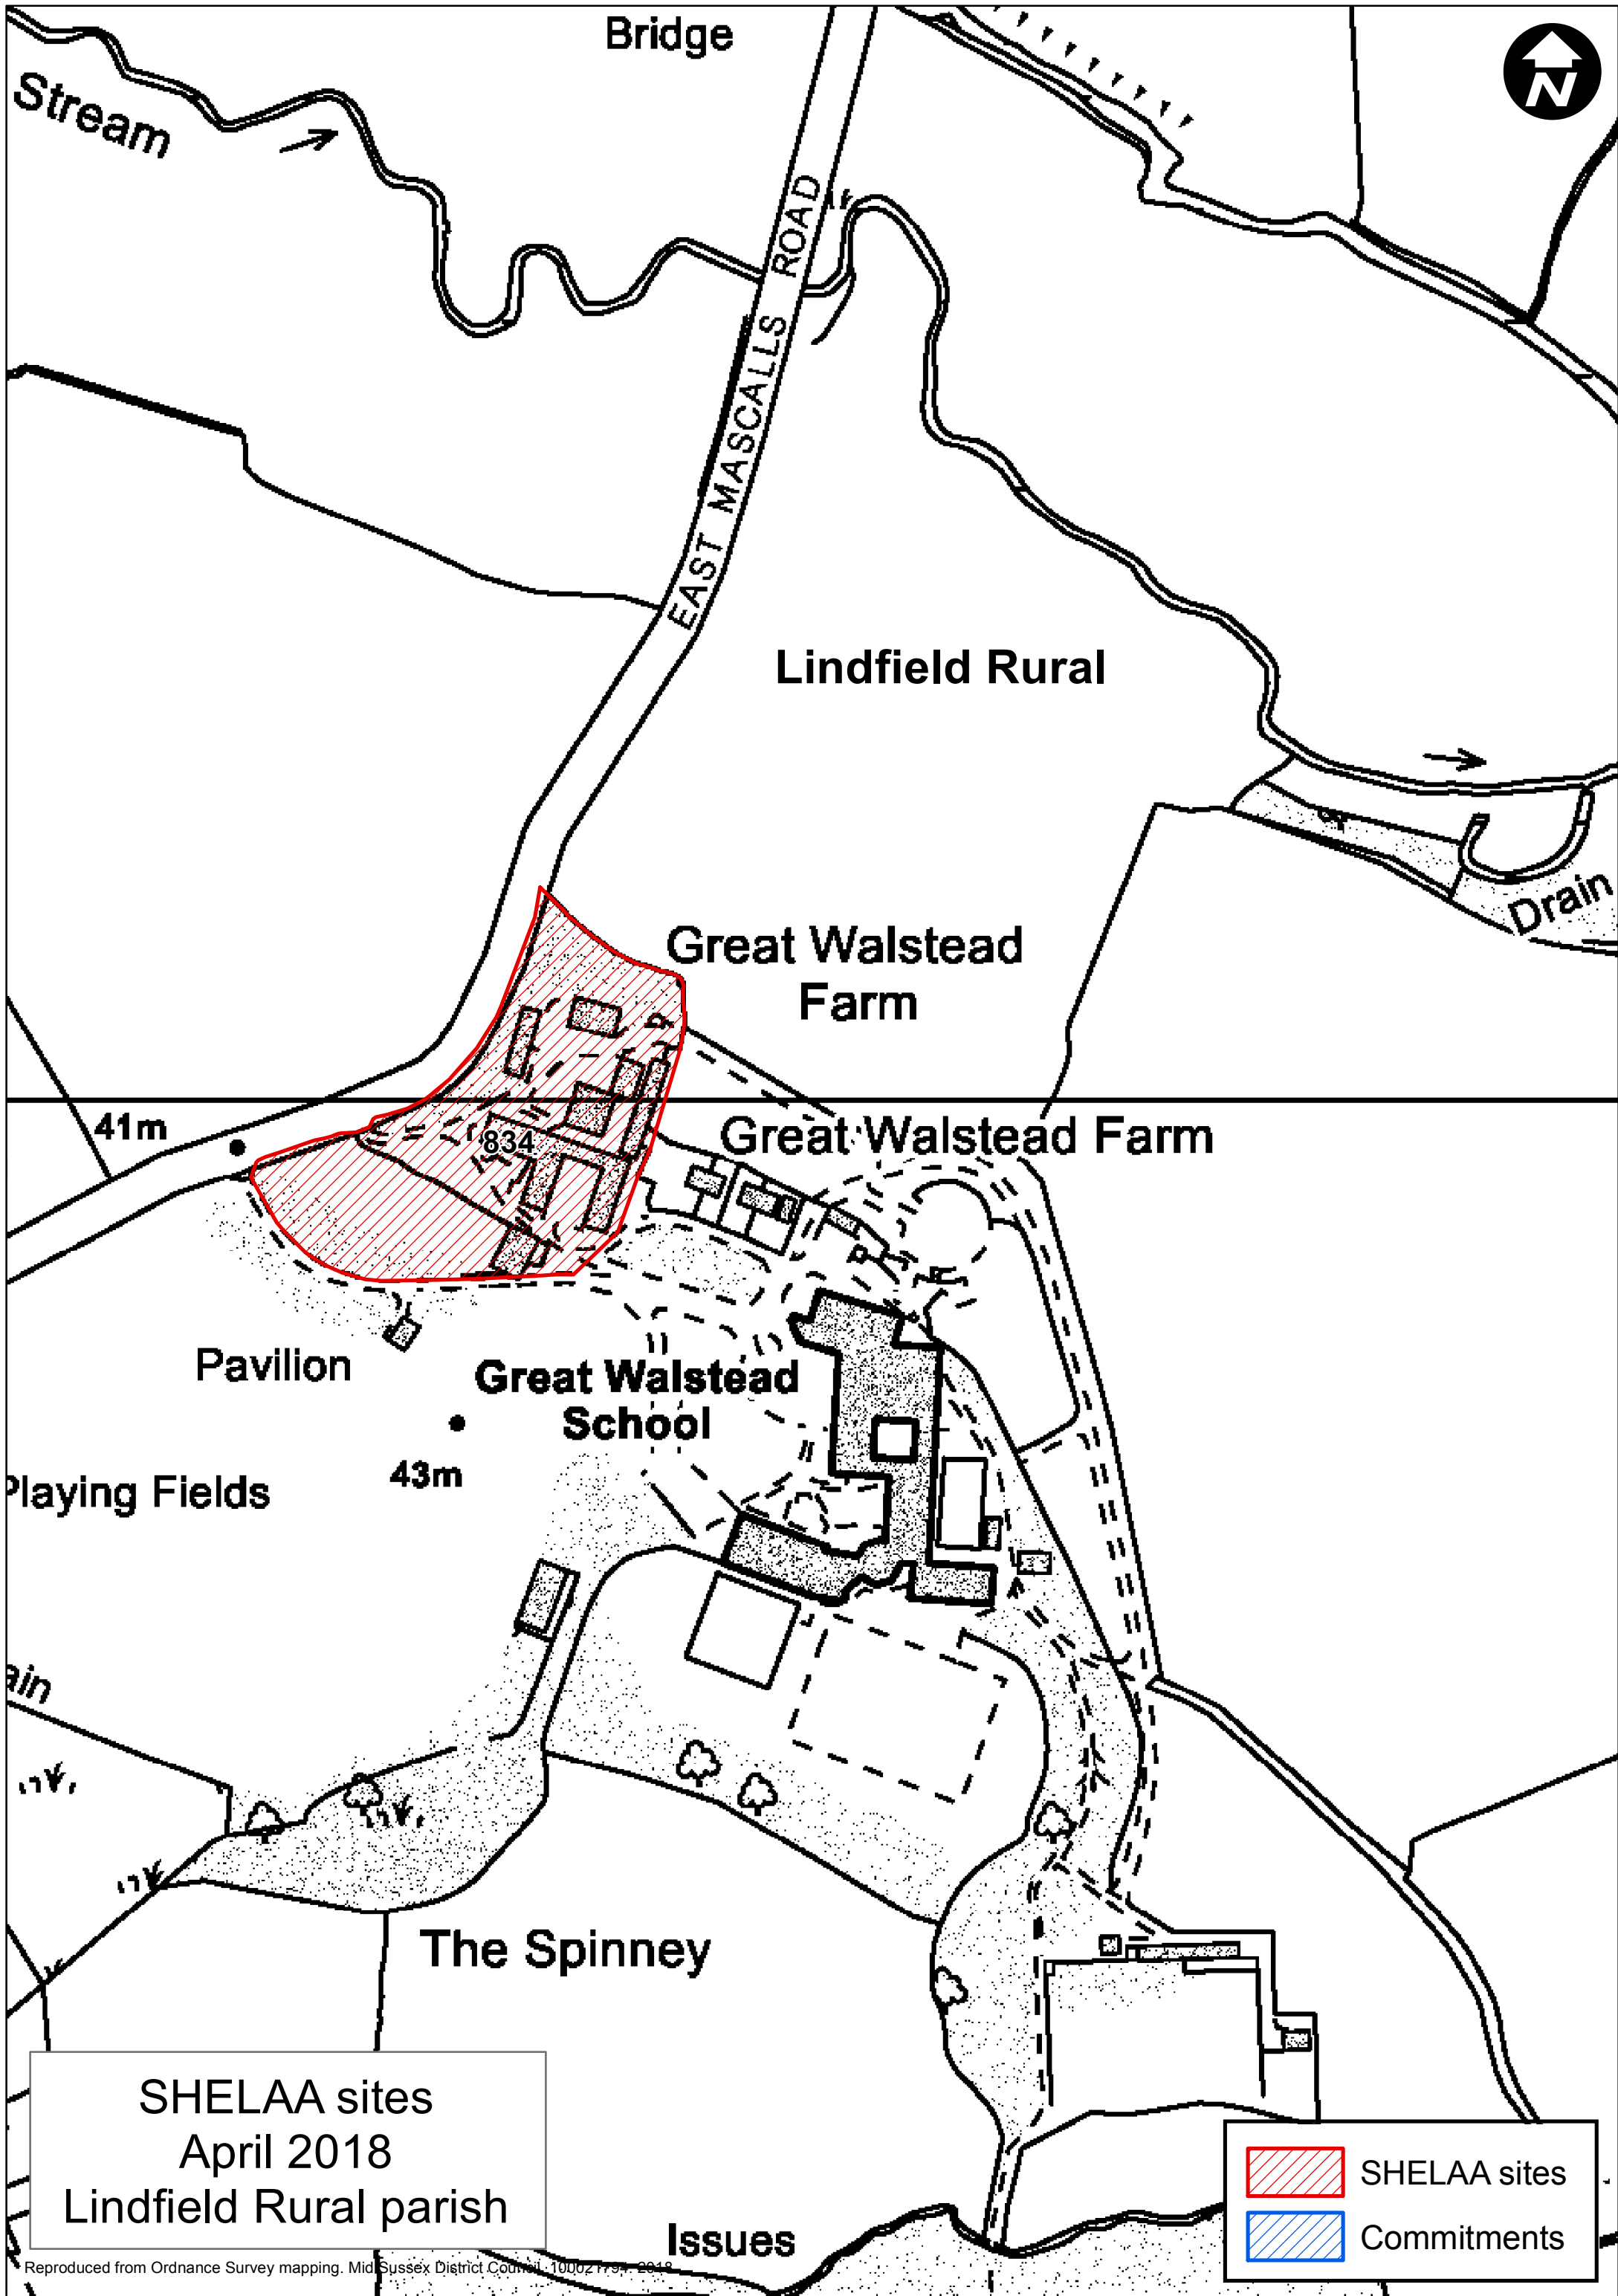

SHELAA sites
 April 2018
 Lindfield Rural parish

	SHELAA sites
	Commitments

SHELAA sites
 April 2018
 Lindfield Rural parish

	SHELAA sites
	Commitments

SHELAA sites
 April 2018
 Lindfield Rural parish

	SHELAA sites
	Commitments

Reproduced from Ordnance Survey mapping. Mid Sussex District Council, 100021797, 2018

Hill House Farm

PW

Lindfield Rural

Lodge

Track

586
Buxshalls

Drain