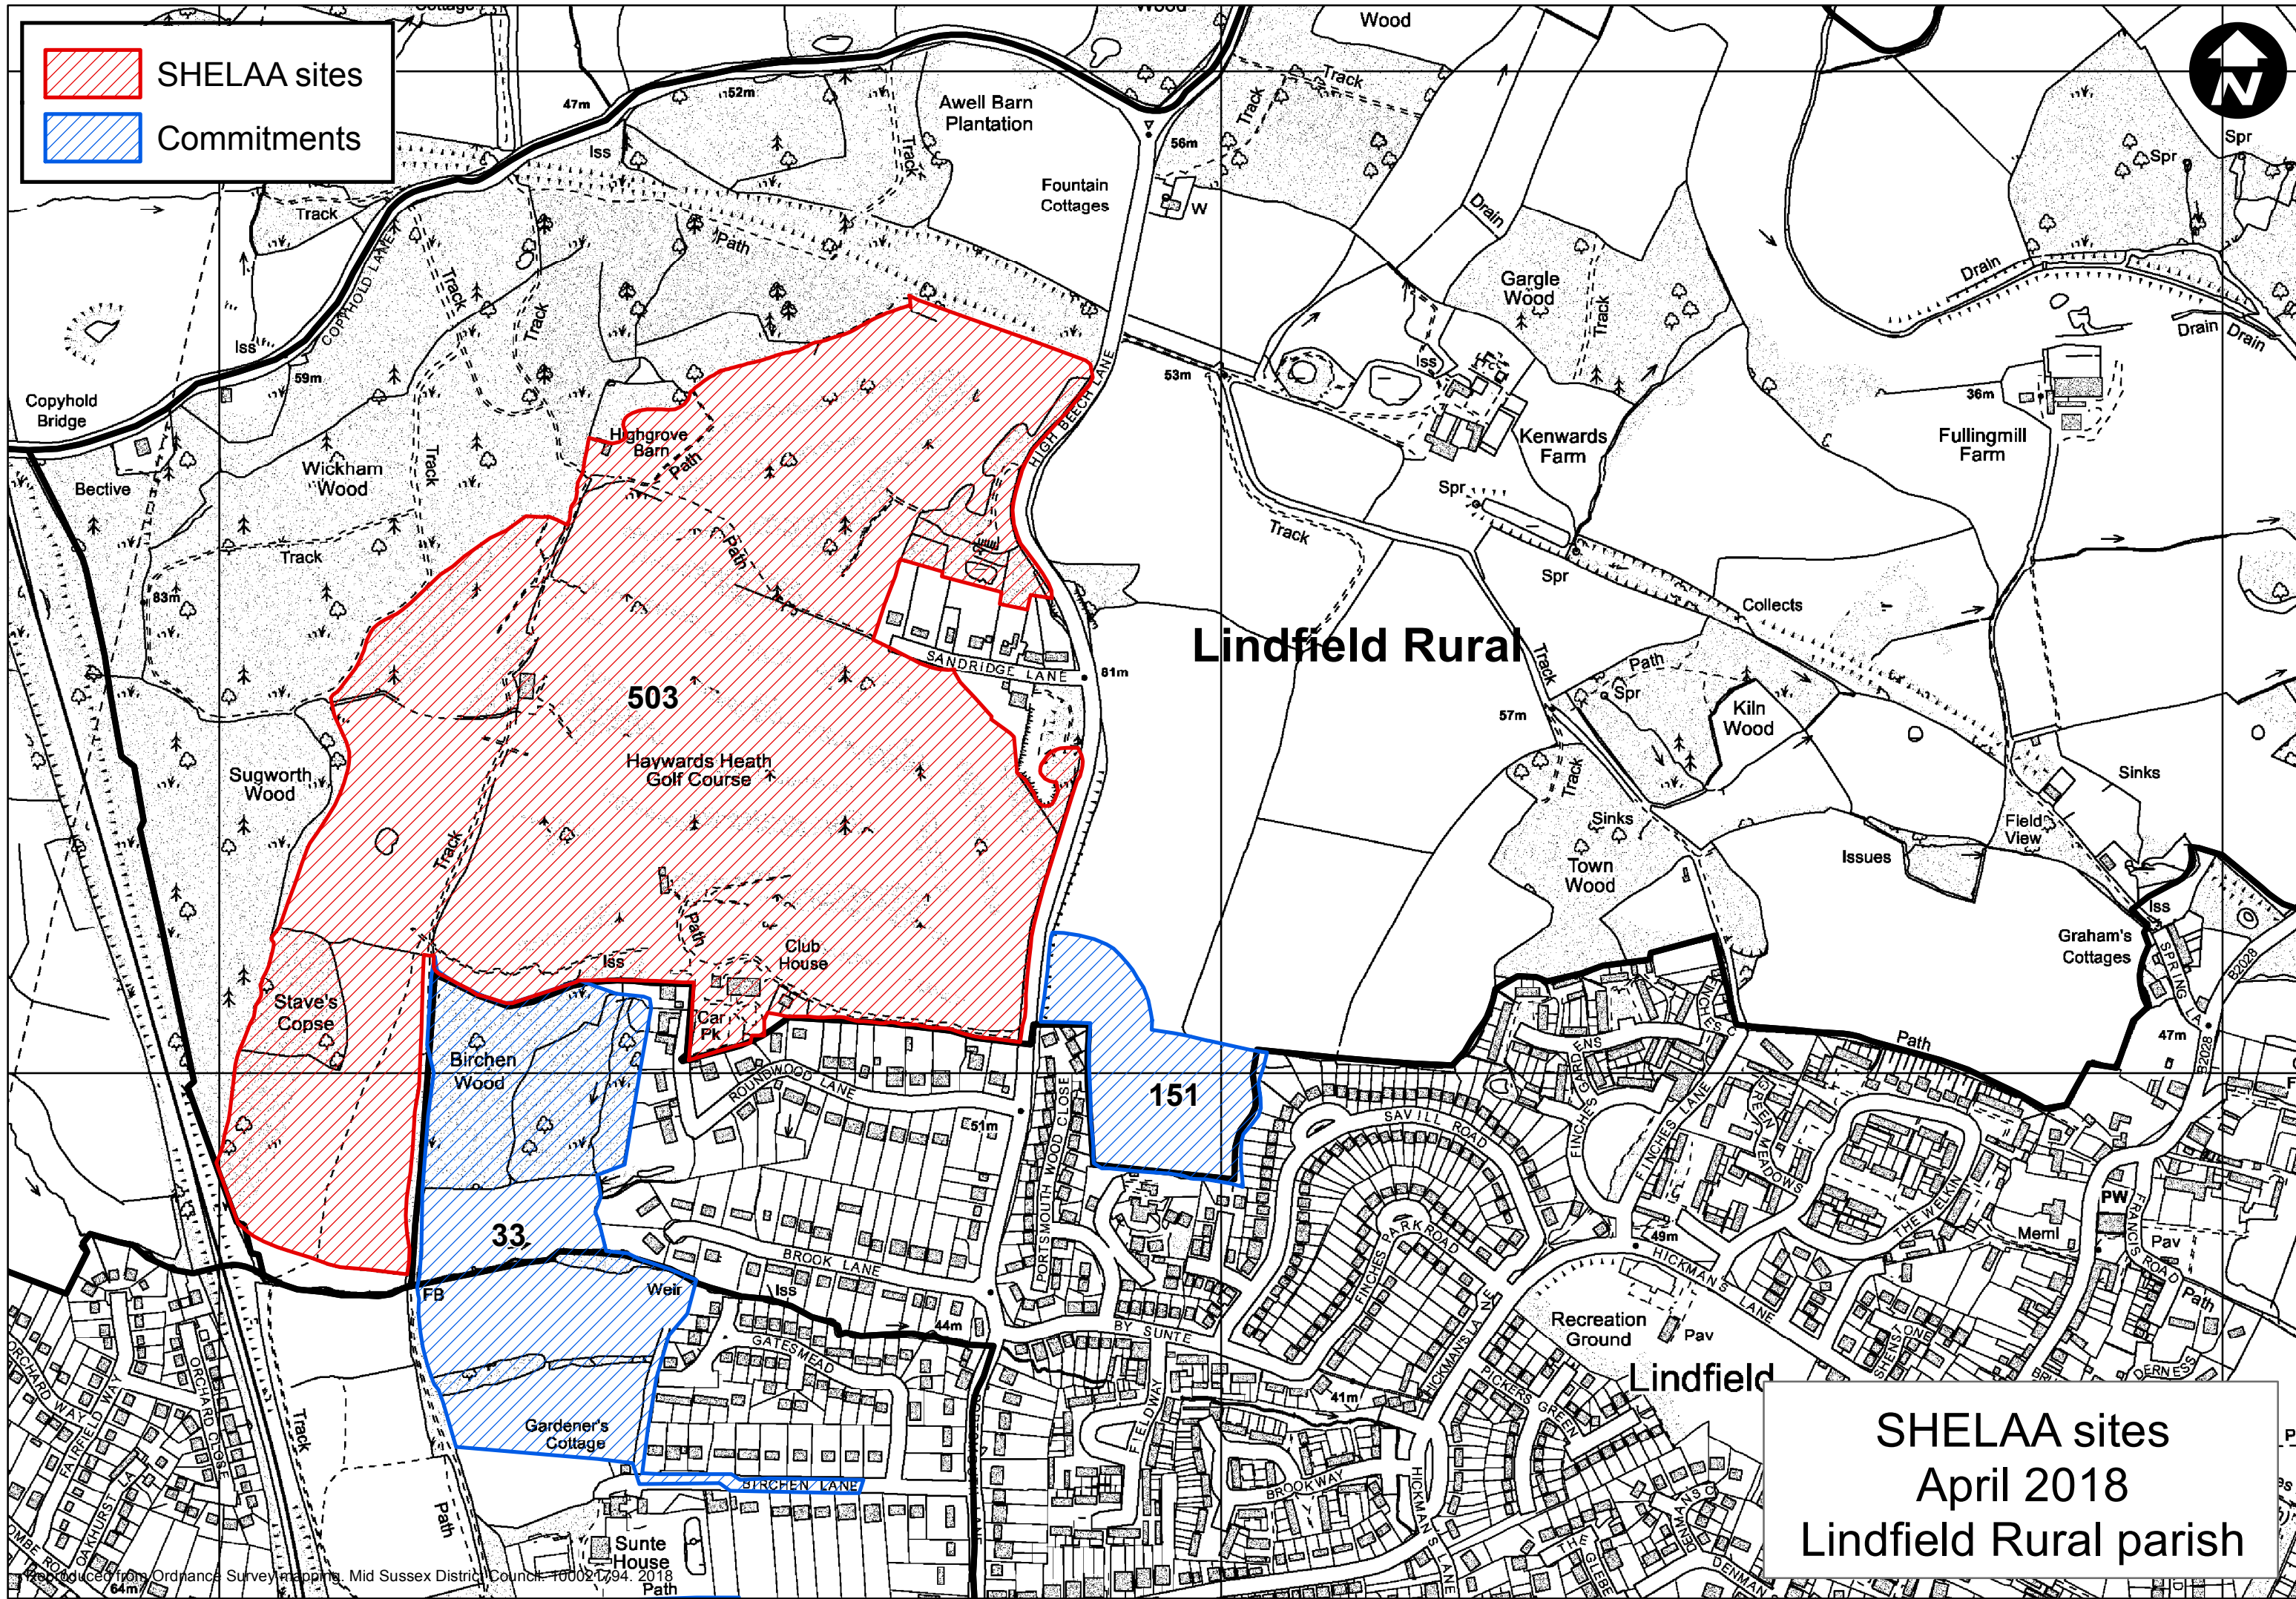

Reproduced from Ordnance Survey mapping. Mid Sussex District Council, 100021797, 2018

Hill House Farm

PW

Lindfield Rural

Lodge

Track

586
Buxshalls

Drain

56m

Fish Ponds

ARDINGLY ROAD

SHELAA sites
April 2018
Lindfield Rural parish

	SHELAA sites
	Commitments

 SHELAA sites
 Commitments

SHELAA sites
 April 2018
 Lindfield Rural parish