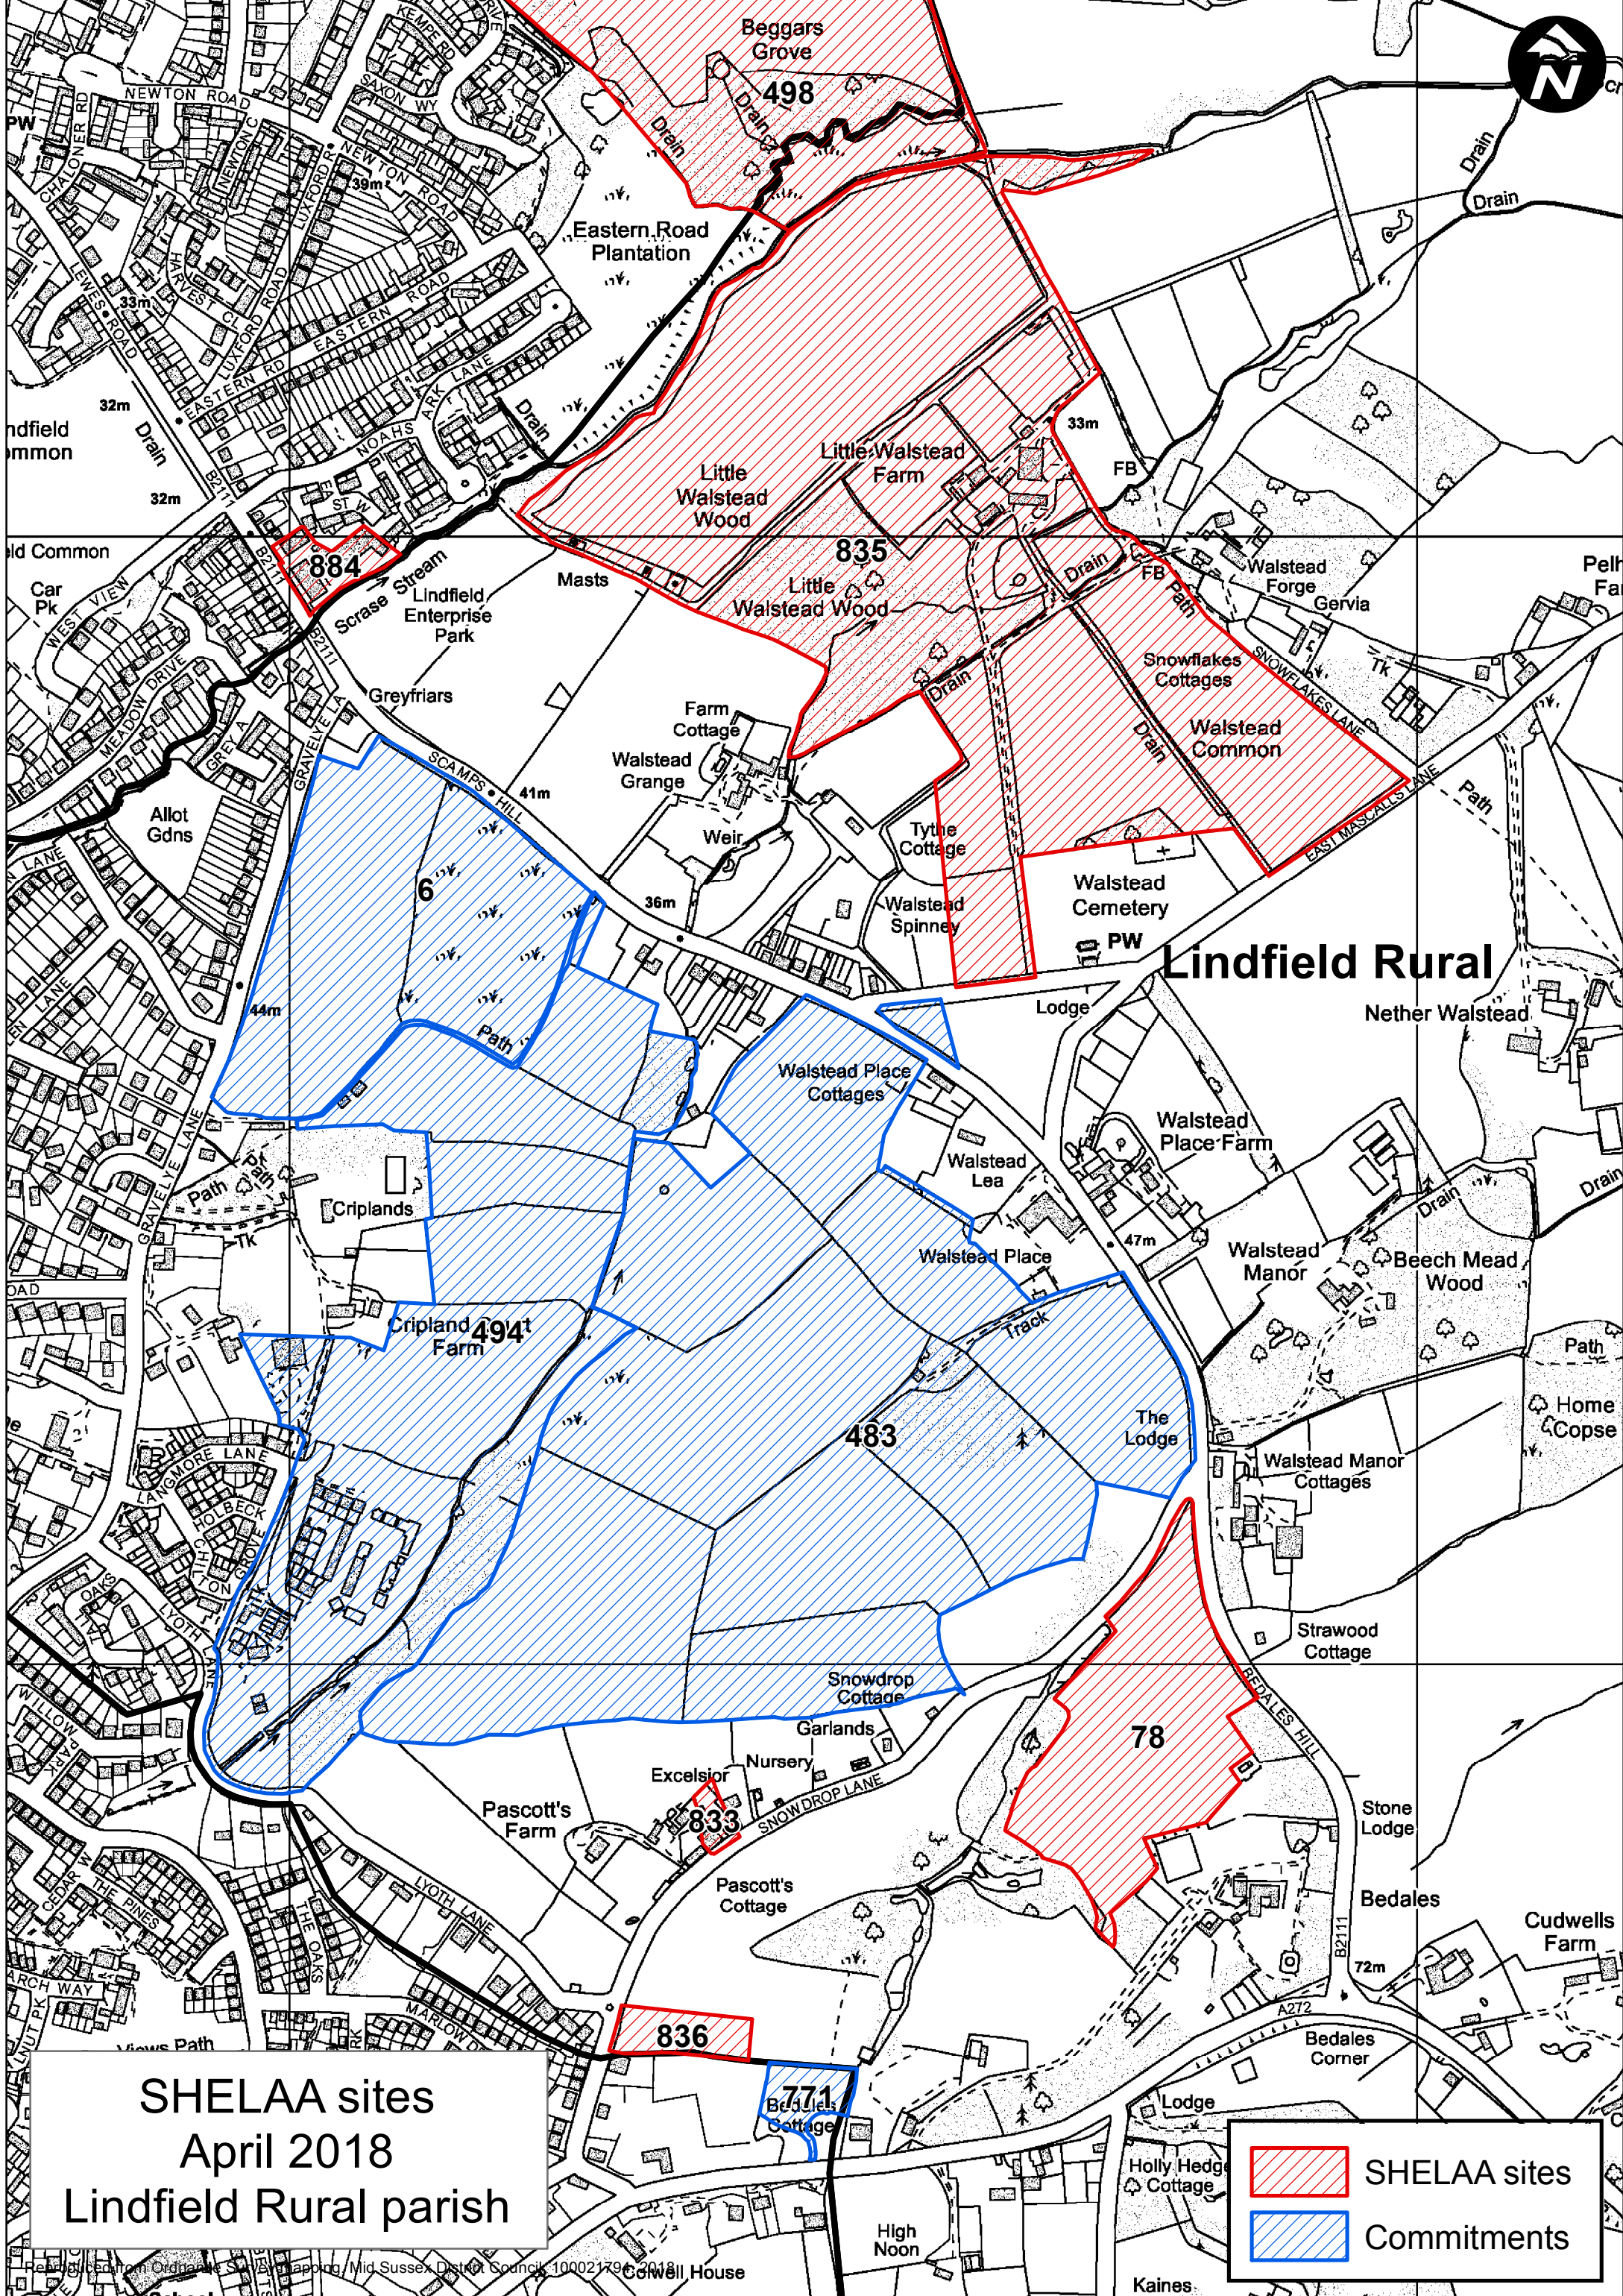

SHELAA sites
 April 2018
 Lindfield Rural parish

	SHELAA sites
	Commitments

SHELAA sites
 April 2018
 Lindfield Rural parish

	SHELAA sites
	Commitments

SHELAA sites
 April 2018
 Lindfield Rural parish

	SHELAA sites
	Commitments

Reproduced from Ordnance Survey mapping. Mid Sussex District Council, 100021797, 2018

Hill House Farm

PW

Lindfield Rural

Lodge

Track

586
Buxshalls

Drain

56m

Fish Ponds

ARDINGLY ROAD

SHELAA sites
April 2018
Lindfield Rural parish

	SHELAA sites
	Commitments

 SHELAA sites
 Commitments

SHELAA sites
 April 2018
 Lindfield Rural parish