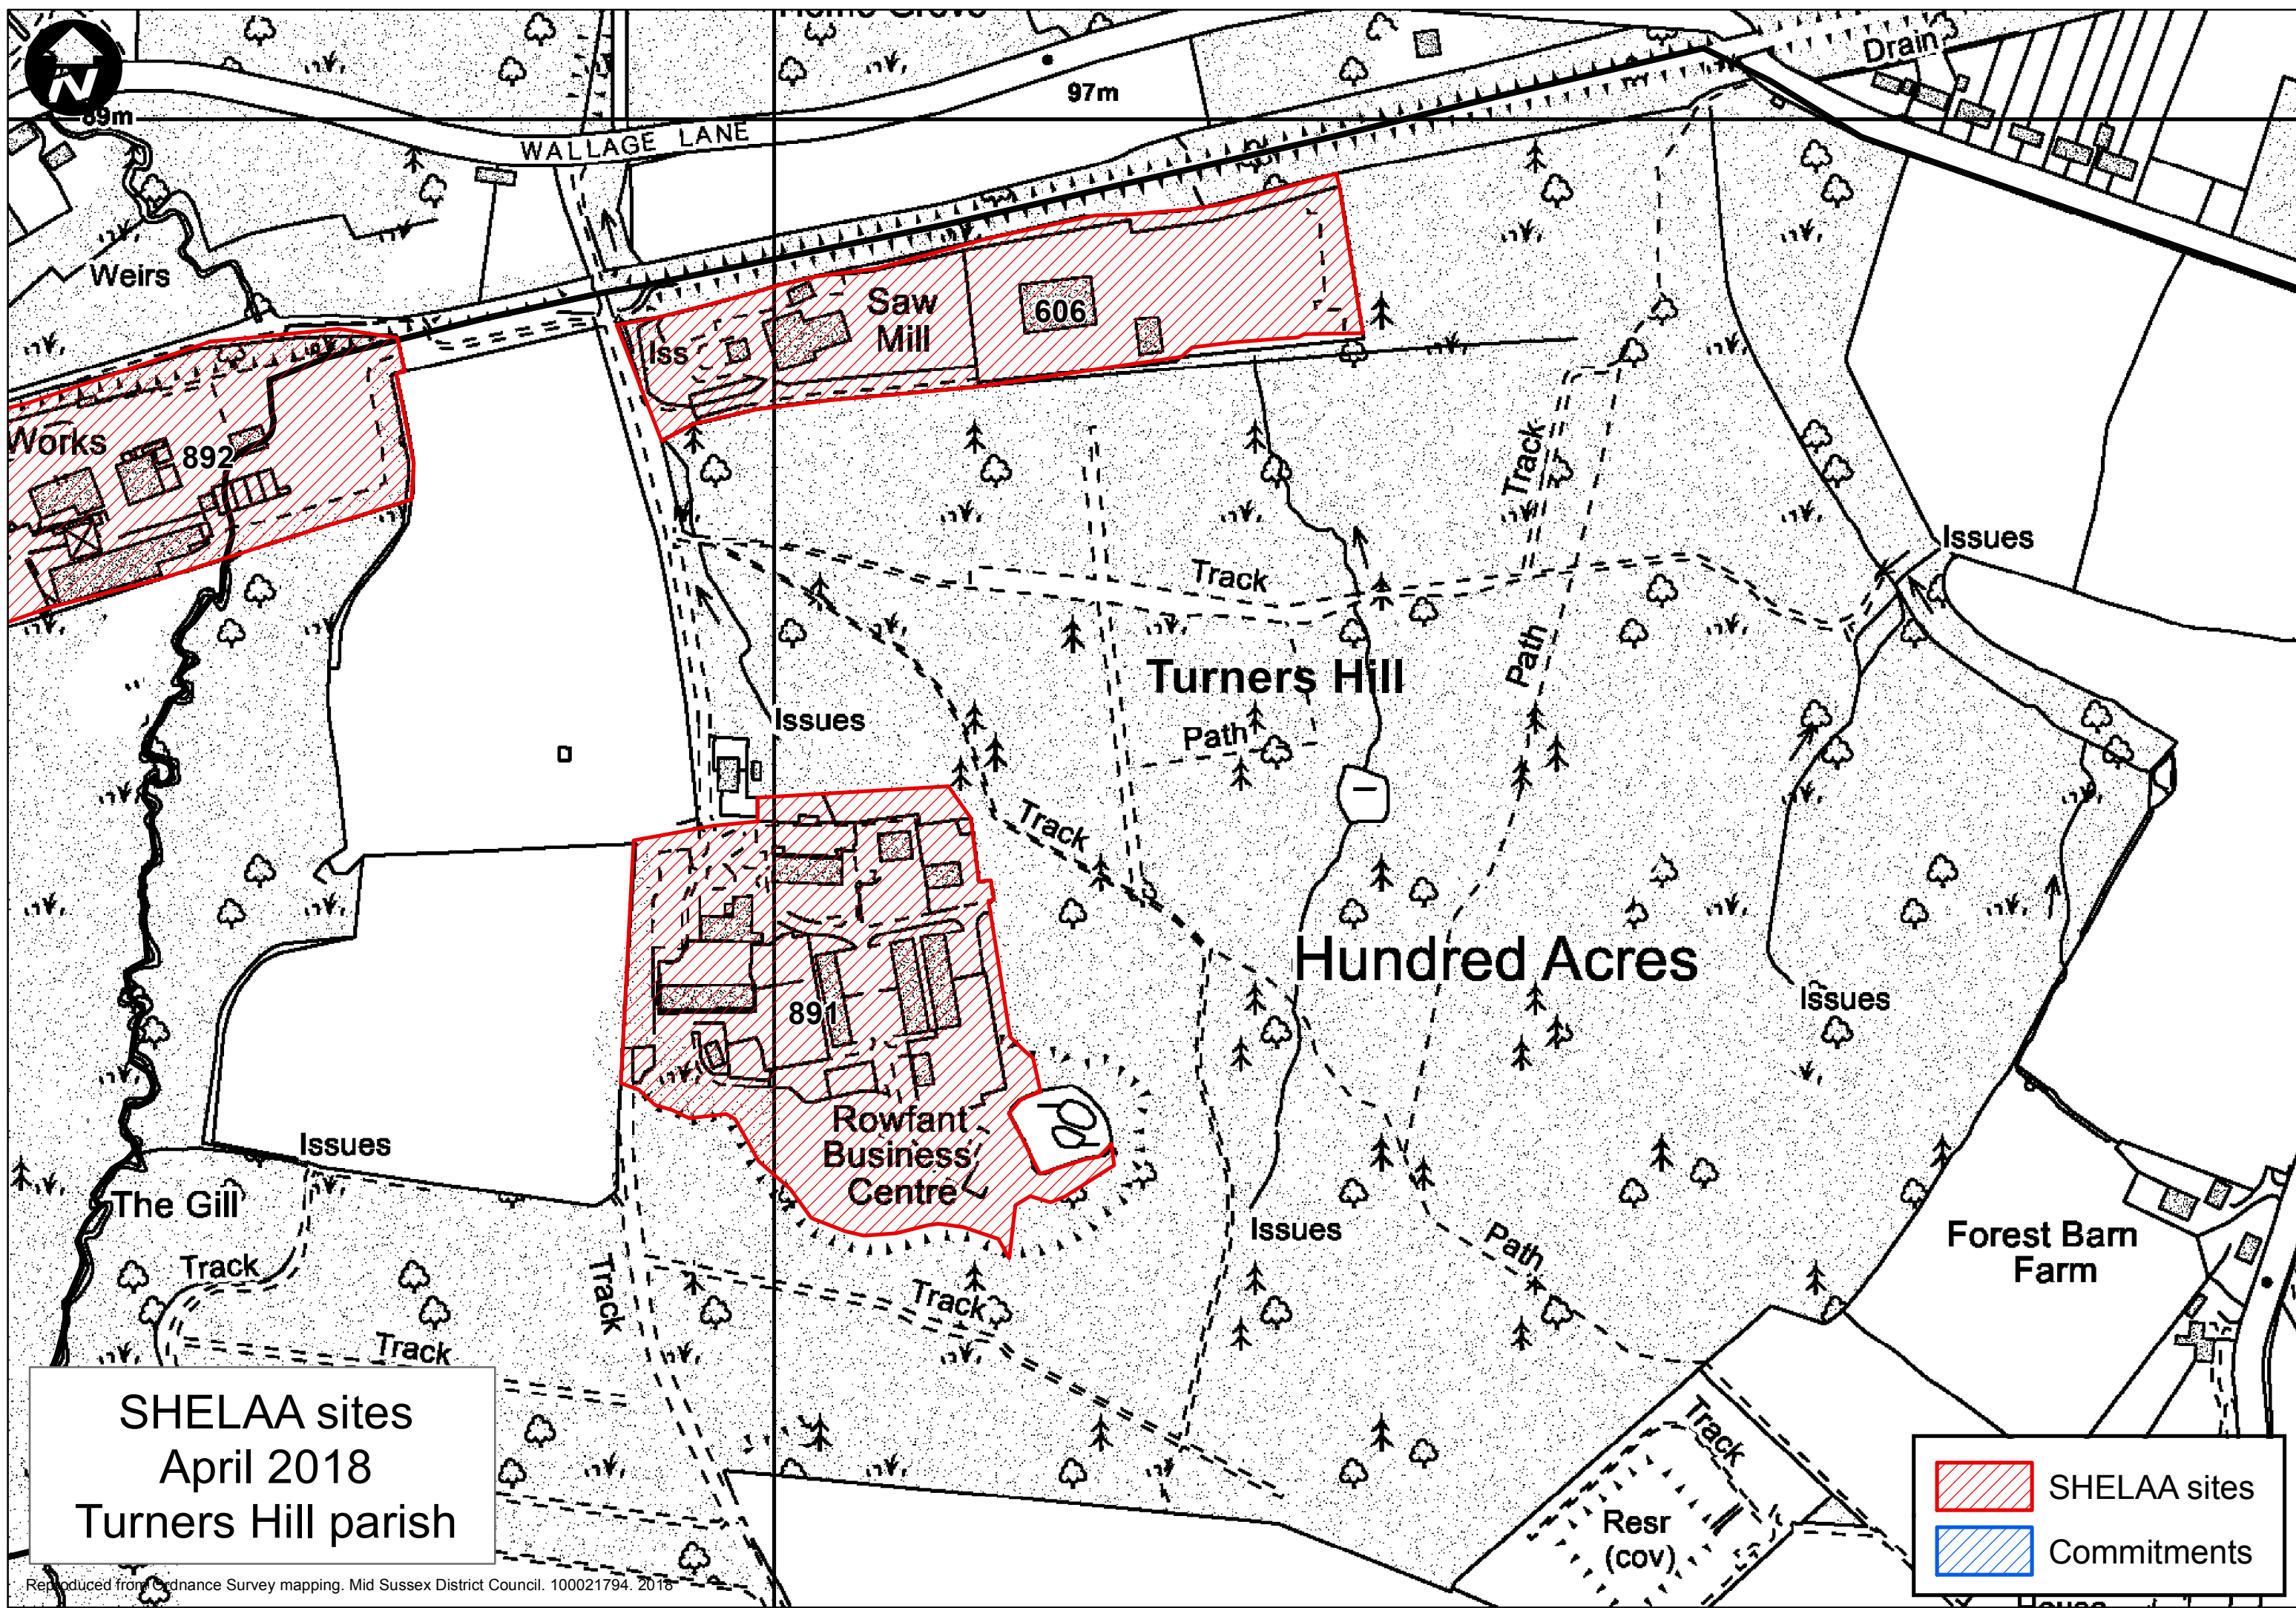

Turners Hill

SHELAA sites
July 2018
Turners Hill parish

	SHELAA sites
	Commitments

SHELAA sites
 April 2018
 Turners Hill parish

	SHELAA sites
	Commitments

Reproduced from Ordnance Survey mapping. Mid Sussex District Council. 100021794. 2018