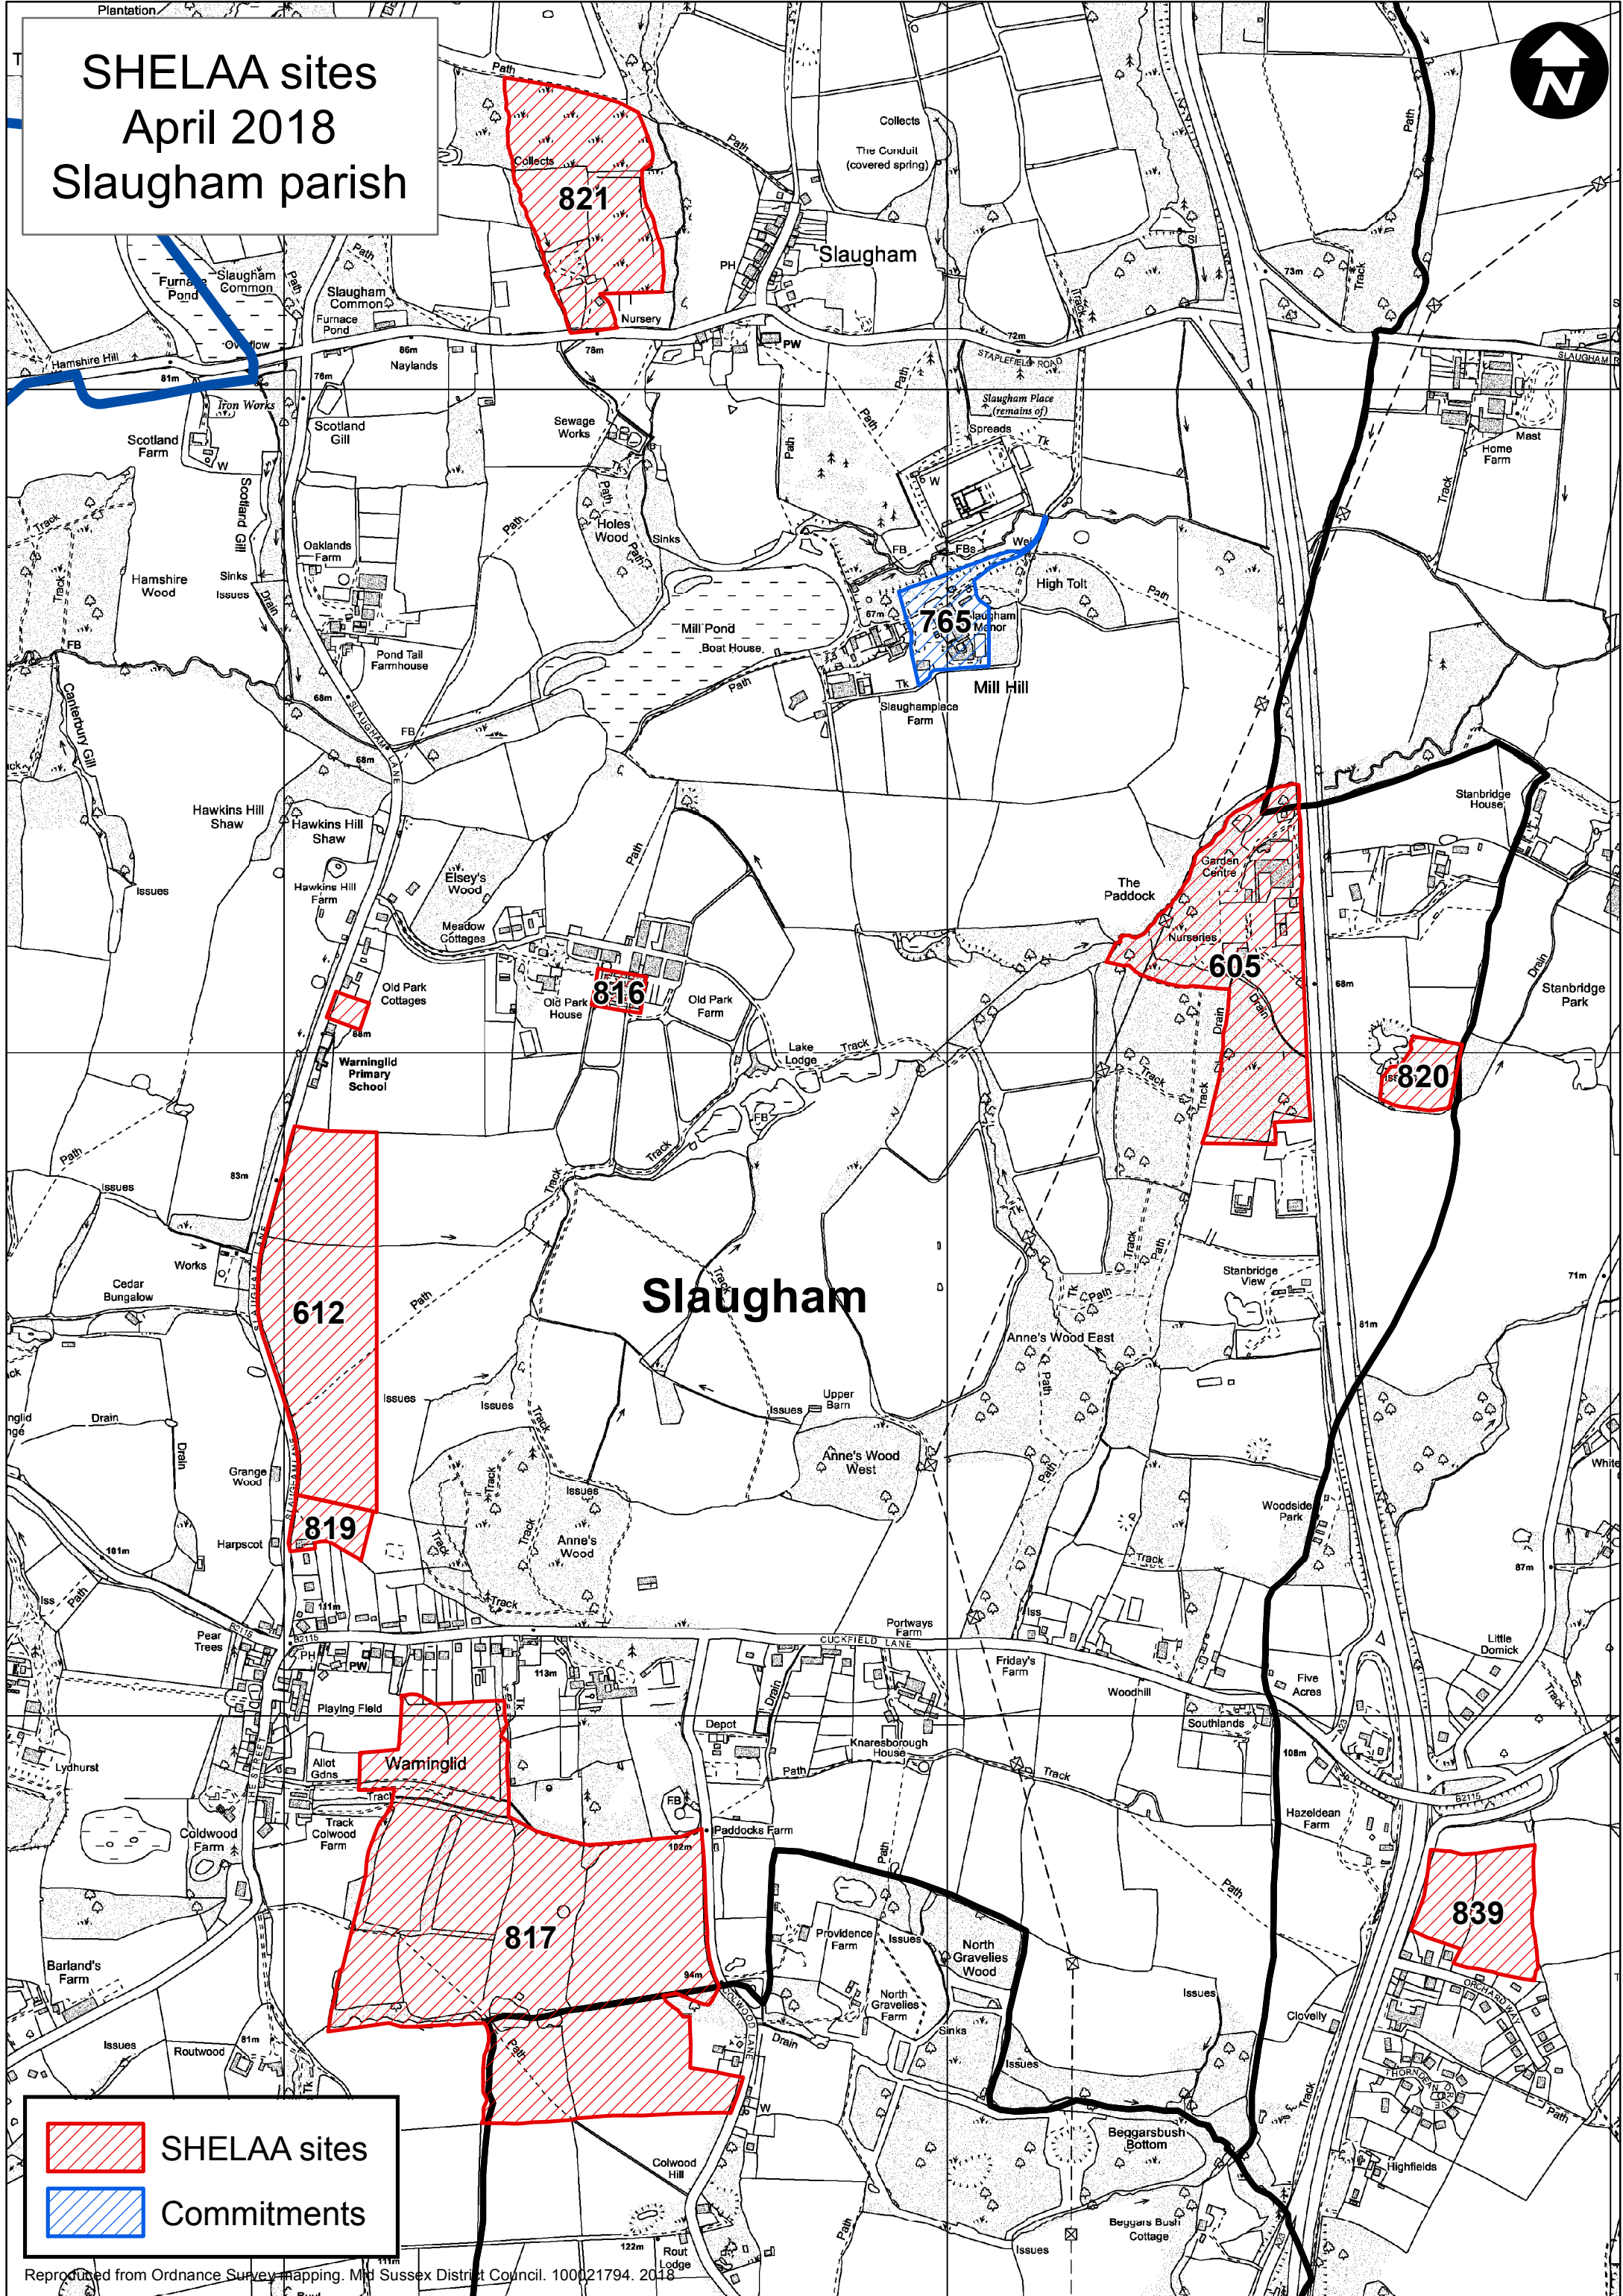

SHELAA sites
April 2018
Slaugham parish

Slaugham

 SHELAA sites
 Commitments

SHELAA sites
 April 2018
 Slaugham parish

 SHELAA sites
 Commitments

SHELAA sites
 Commitments

SHELAA sites
 April 2018
 Slaugham parish

Reproduced from Ordnance Survey mapping: Mid Sussex District Council, 10001794, 2018