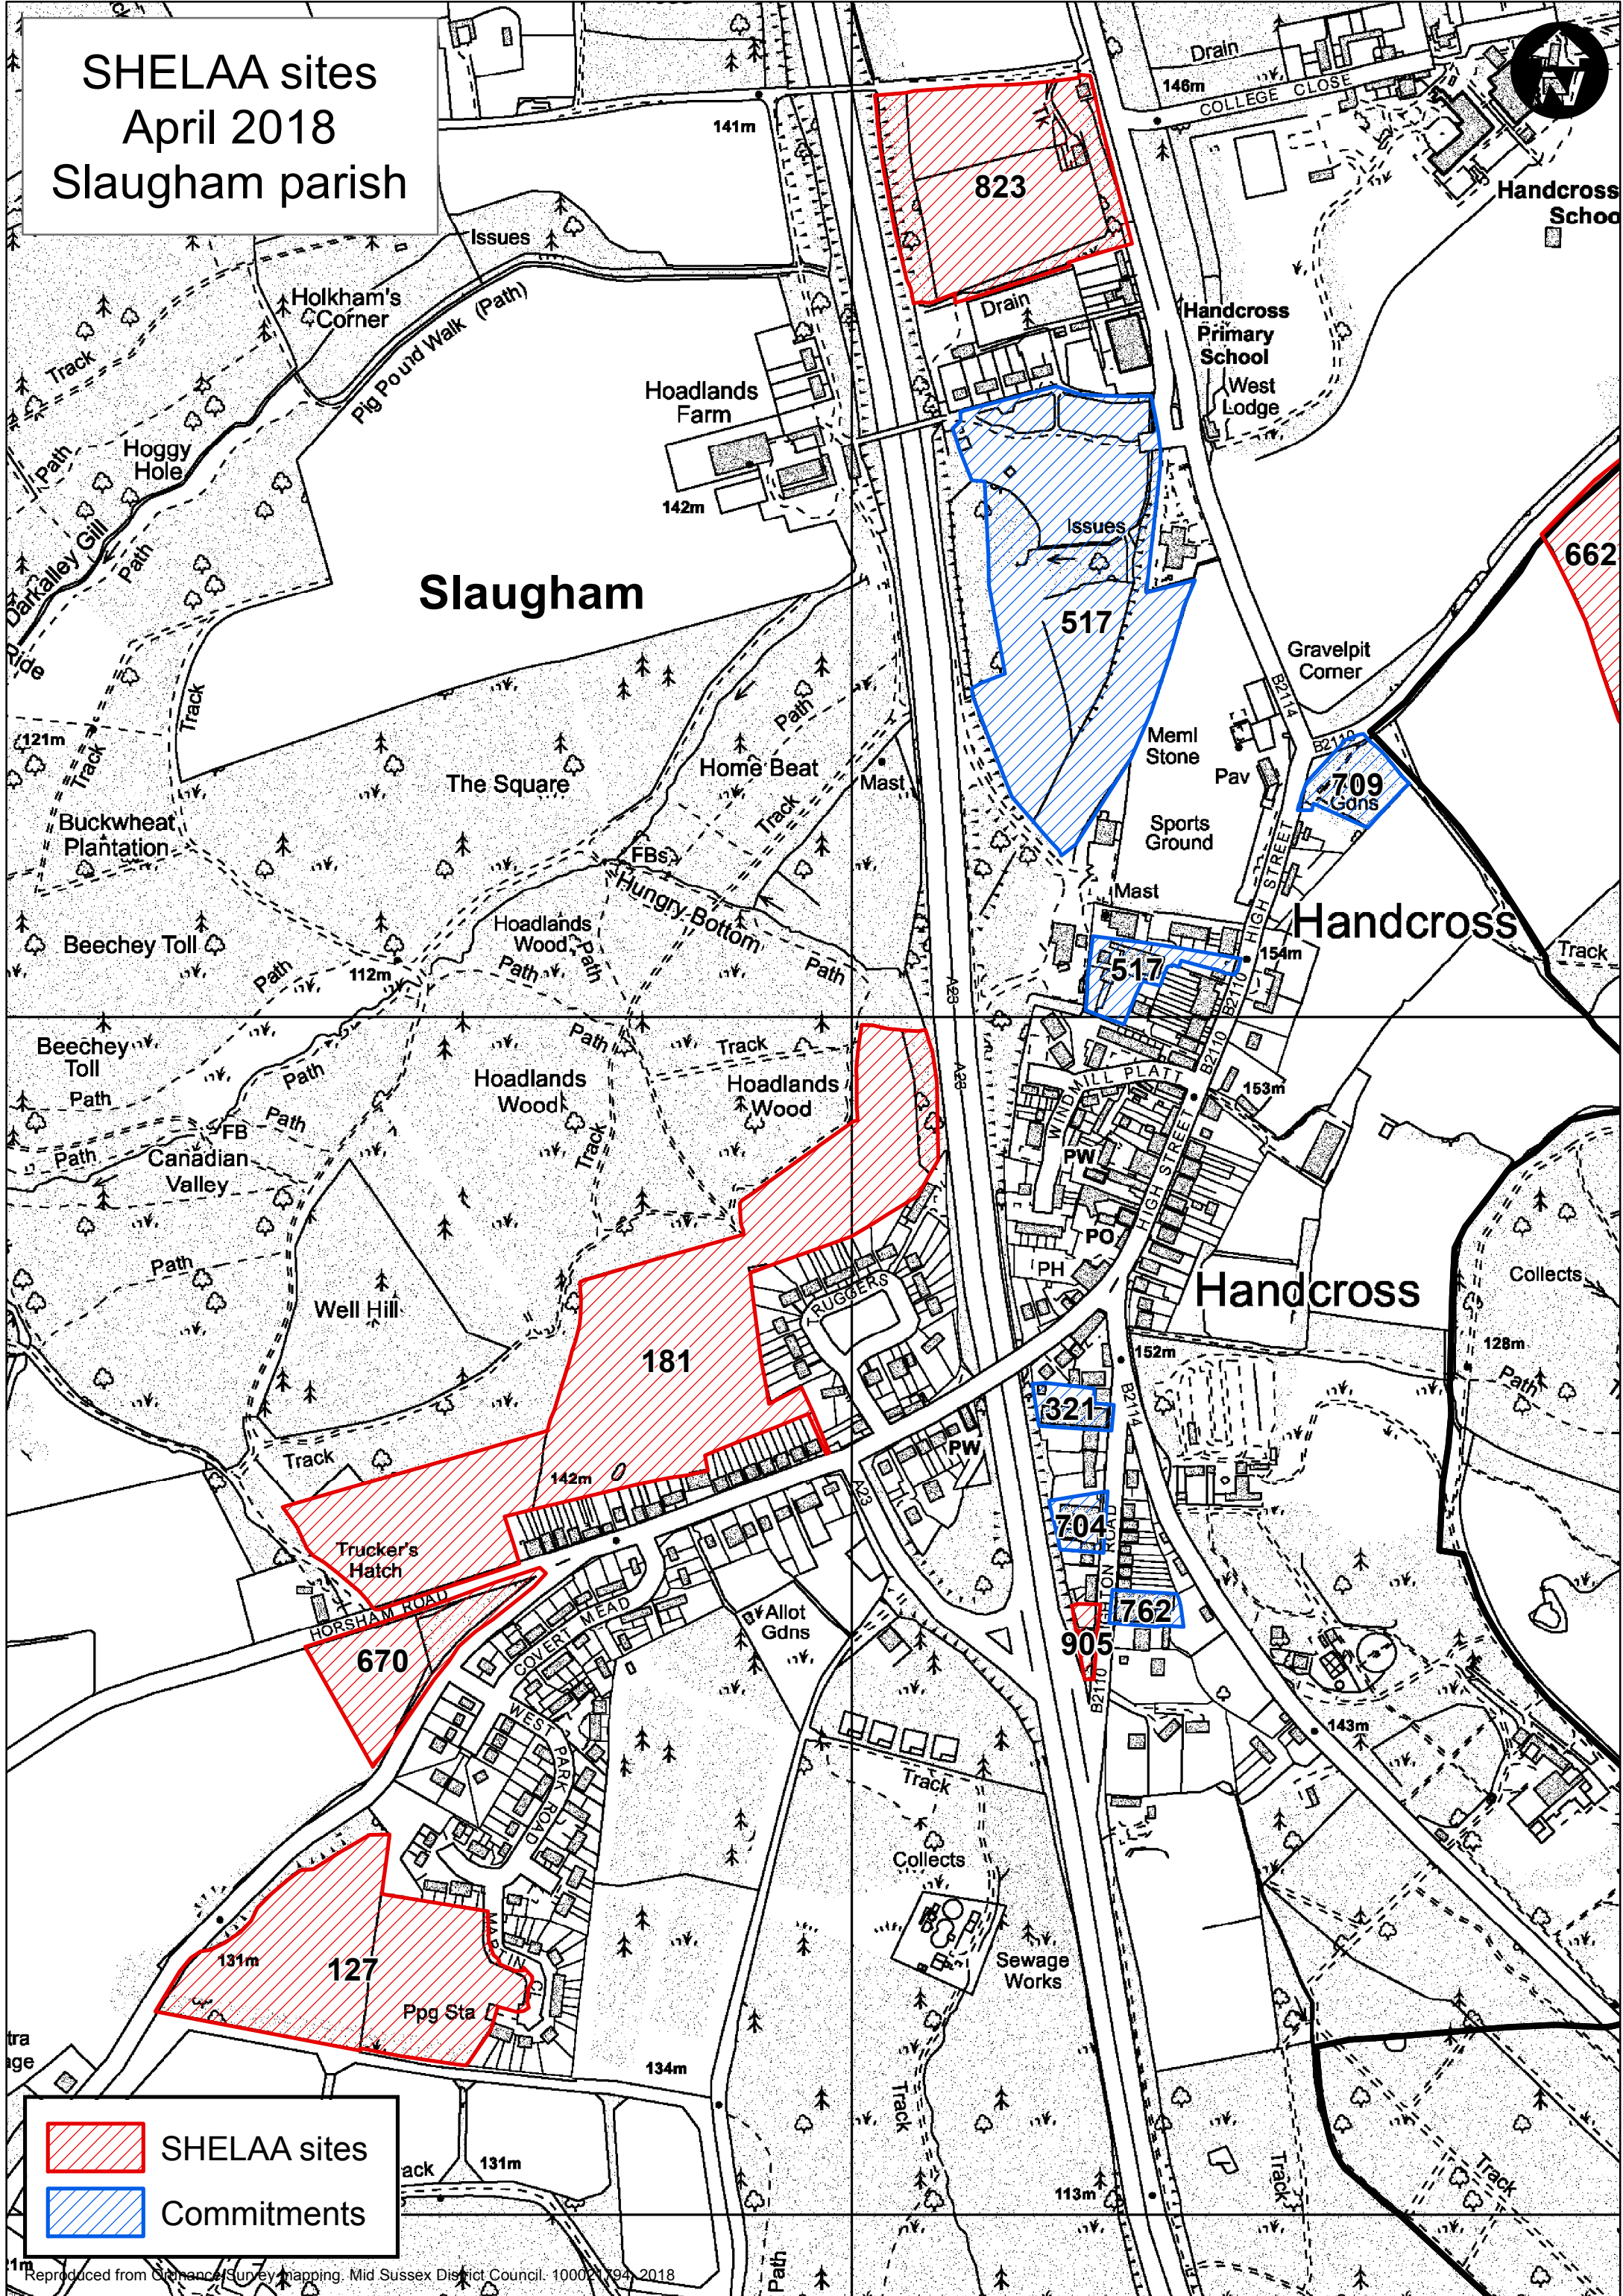

SHELAA sites
April 2018
Slaugham parish

Slaugham

 SHELAA sites
 Commitments

SHELAA sites
 April 2018
 Slaugham parish

 SHELAA sites
 Commitments

SHELAA sites
 Commitments

SHELAA sites
 April 2018
 Slaugham parish

Reproduced from Ordnance Survey mapping: Mid Sussex District Council, 10001794, 2018