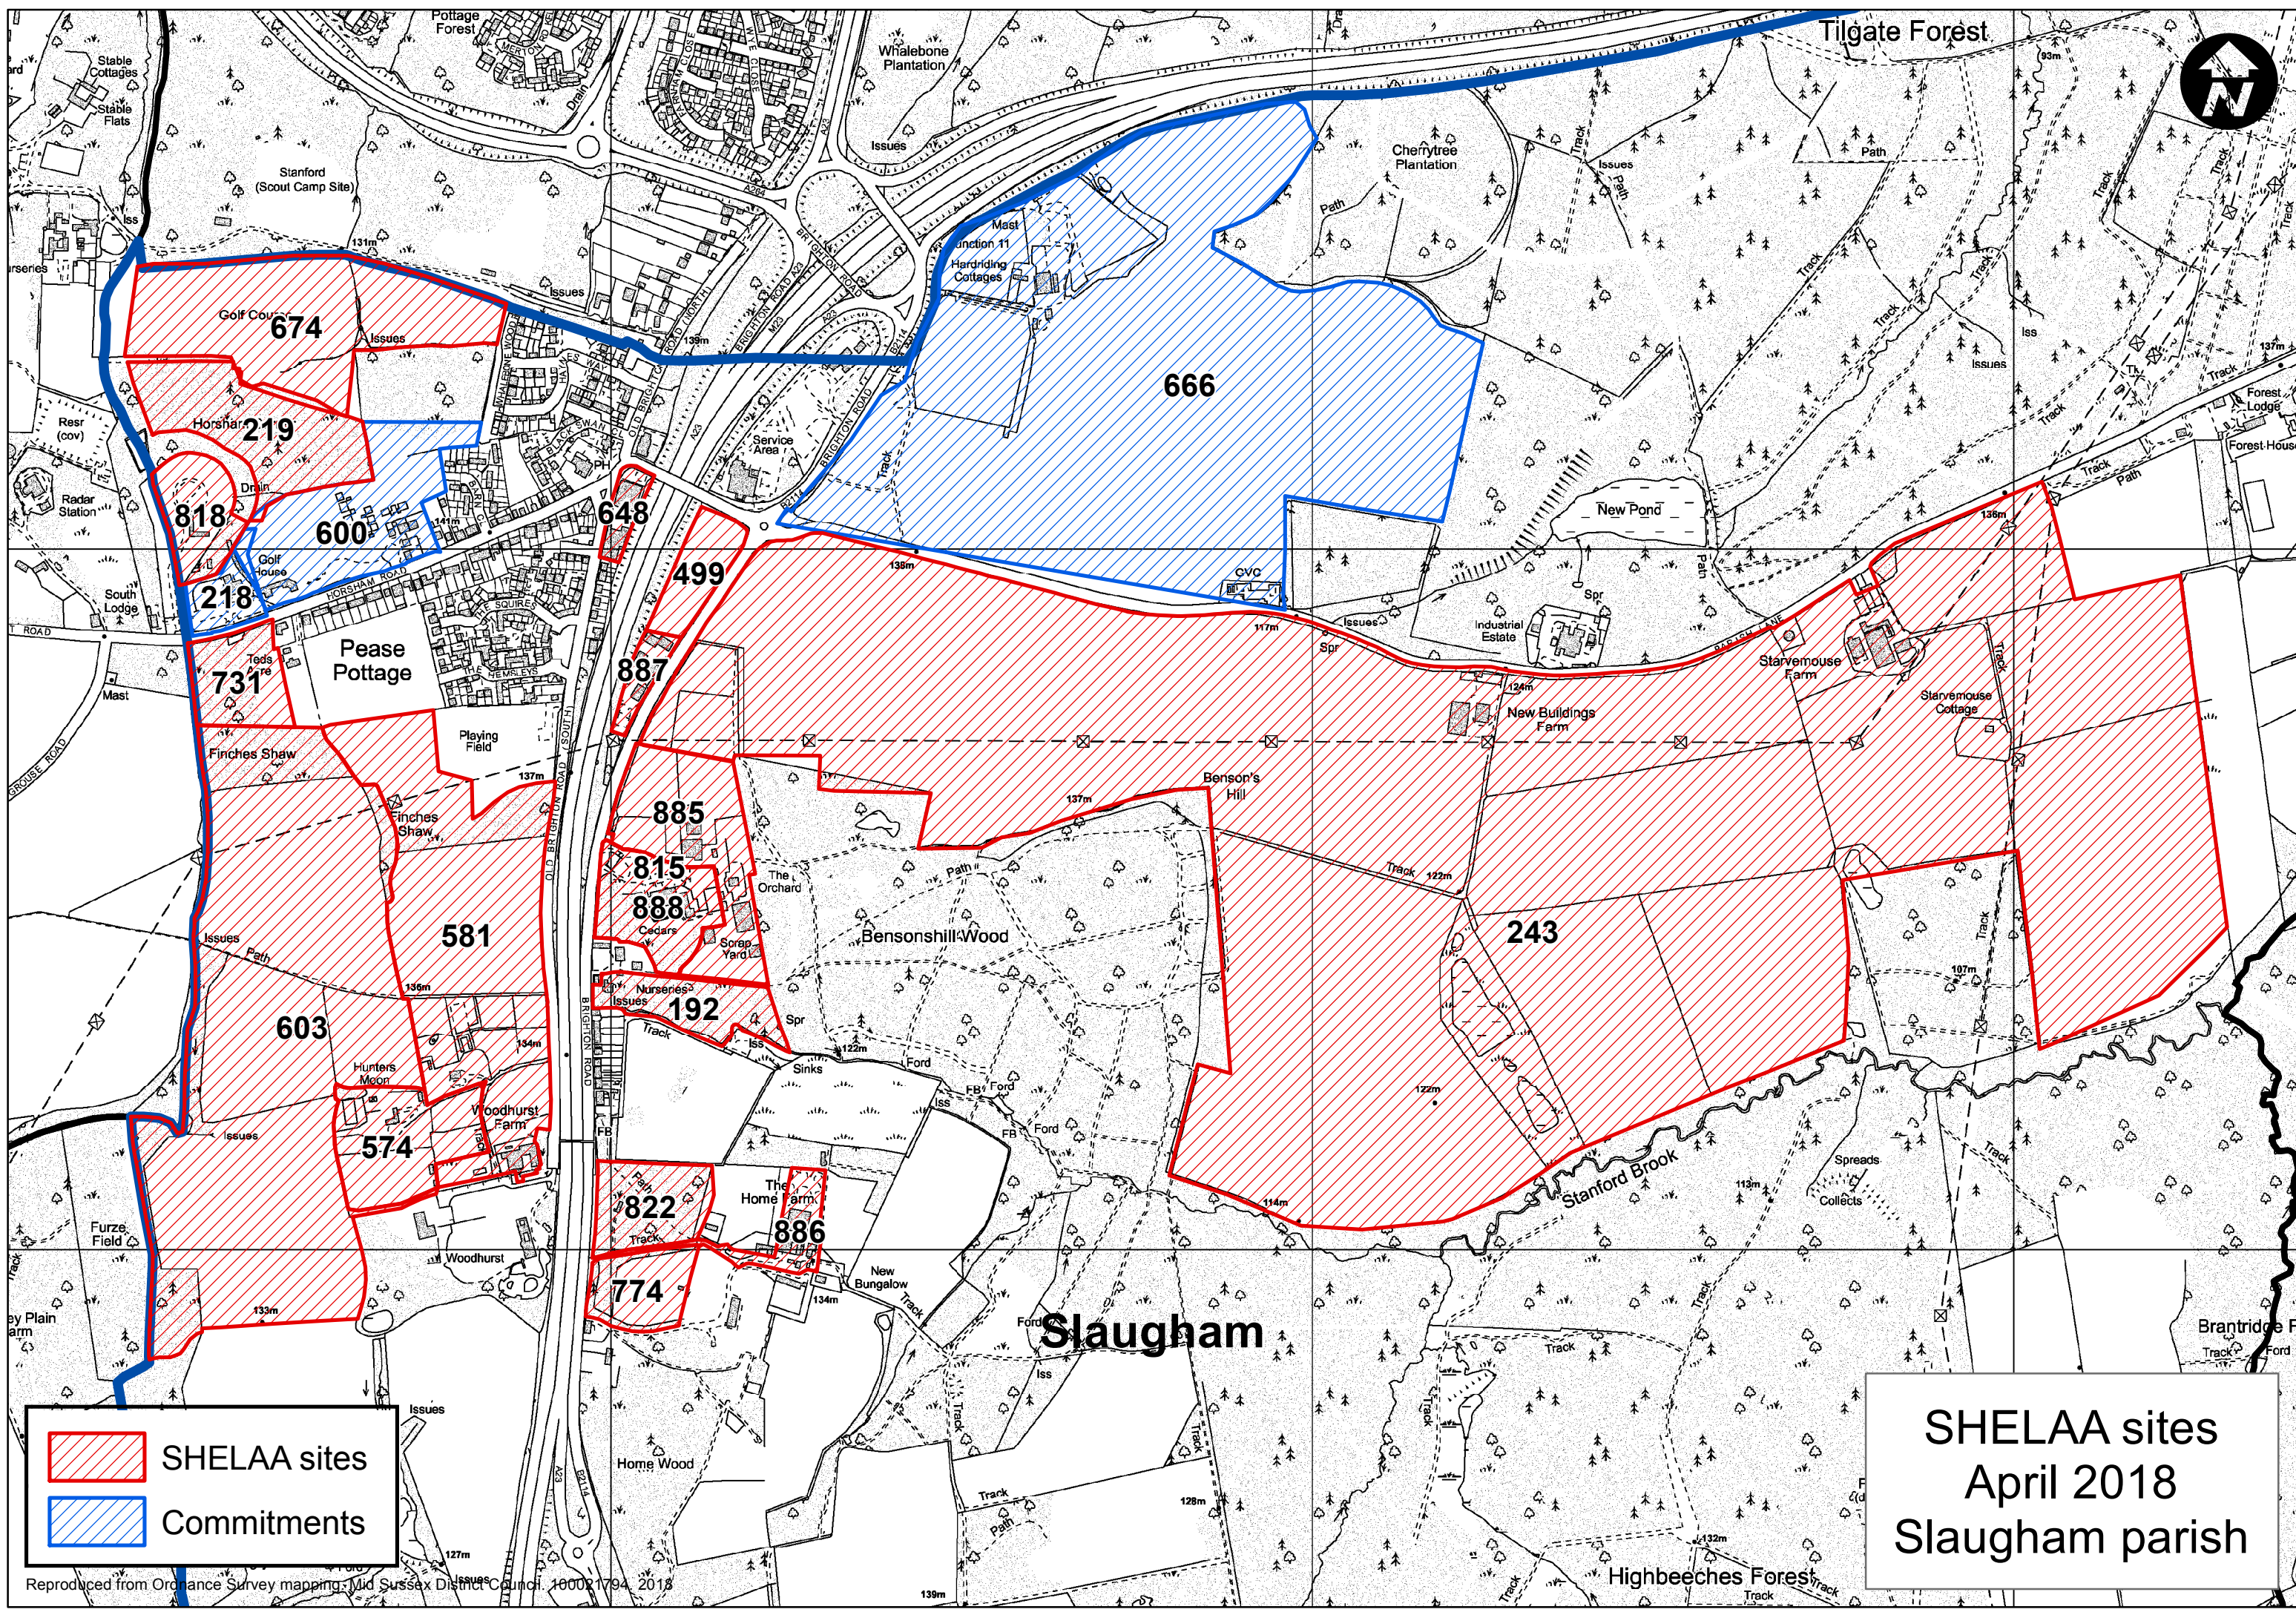

SHELAA sites
April 2018
Slaugham parish

Slaugham

 SHELAA sites
 Commitments

SHELAA sites
 April 2018
 Slaugham parish

 SHELAA sites
 Commitments

SHELAA sites
 Commitments

SHELAA sites
 April 2018
 Slaugham parish

Reproduced from Ordnance Survey mapping: Mid Sussex District Council, 10001794, 2018