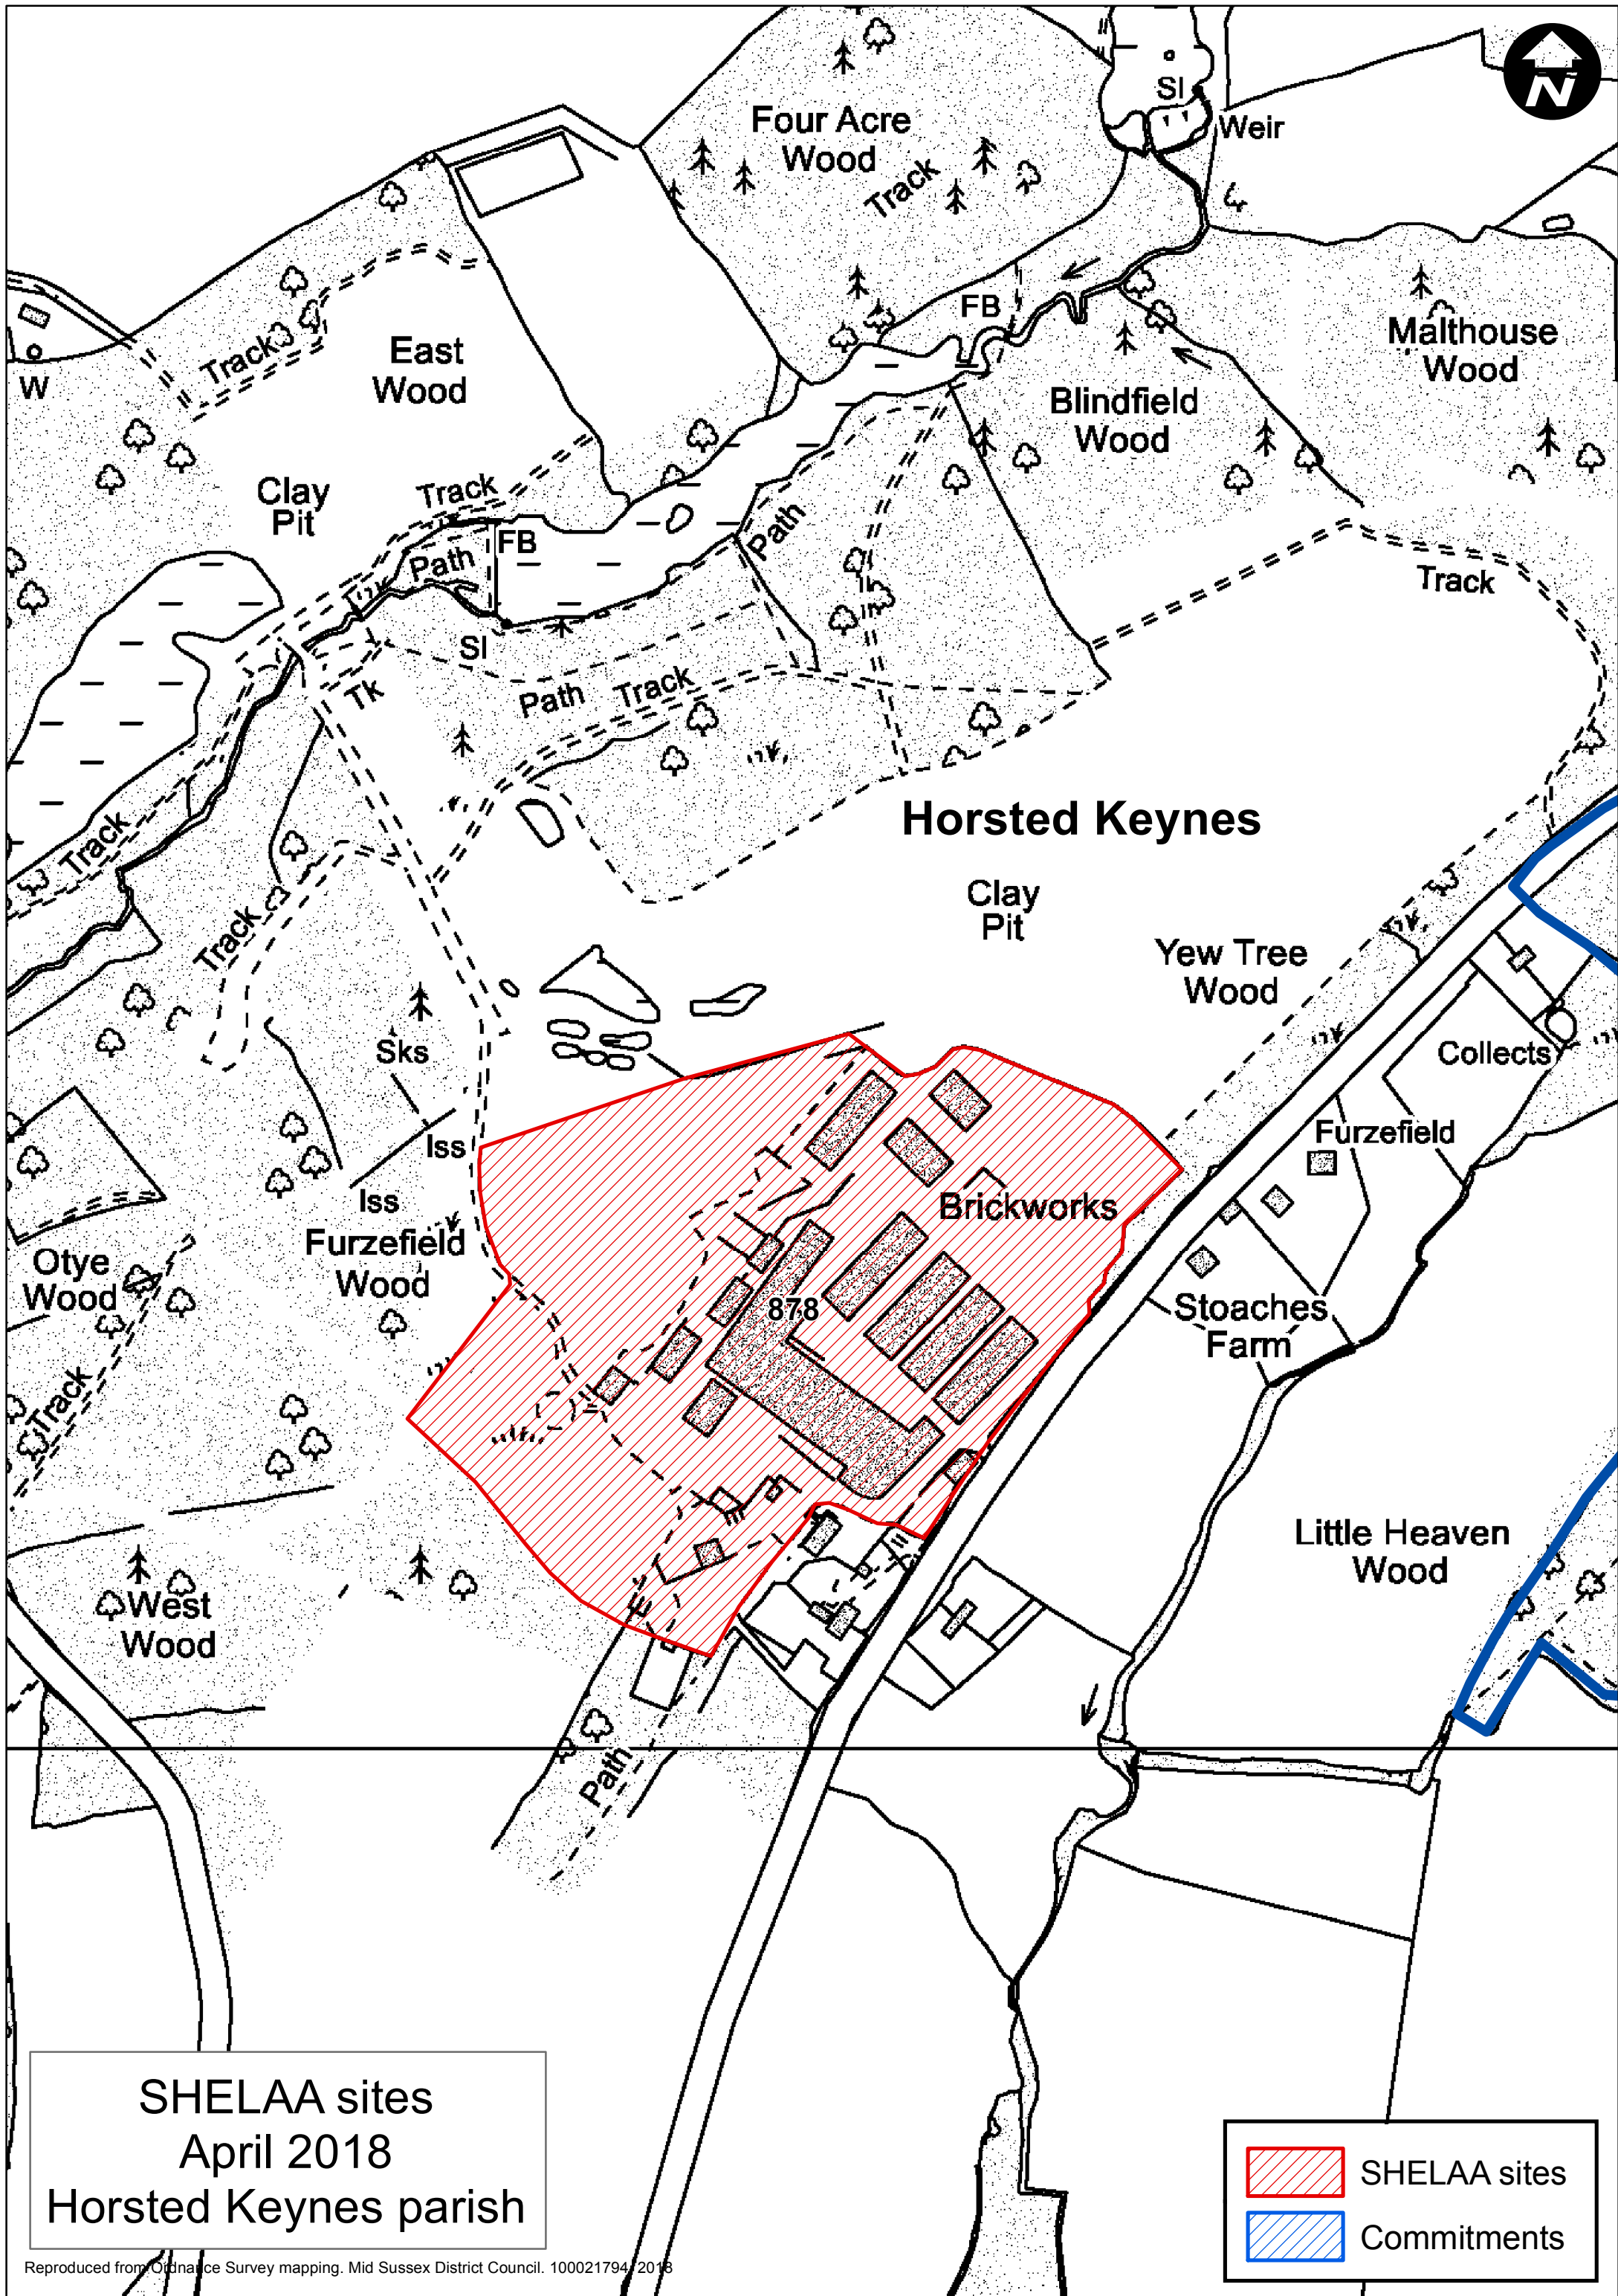

SHELAA sites  
 April 2018  
 Horsted Keynes parish

 SHELAA sites  
 Commitments

Reproduced from Ordnance Survey mapping. Mid-Sussex District Council. 100021794. 2018

SHELAA sites  
 April 2018  
 Horsted Keynes parish

	SHELAA sites
	Commitments

Reproduced from Ordnance Survey mapping. Mid Sussex District Council 100021794. 2018

Iron Furnace Pond

SHELAA sites  
 April 2018  
 Horsted Keynes parish

	SHELAA sites
	Commitments

Reproduced from Ordnance Survey mapping. Mid Sussex District Council. 100021794/2018