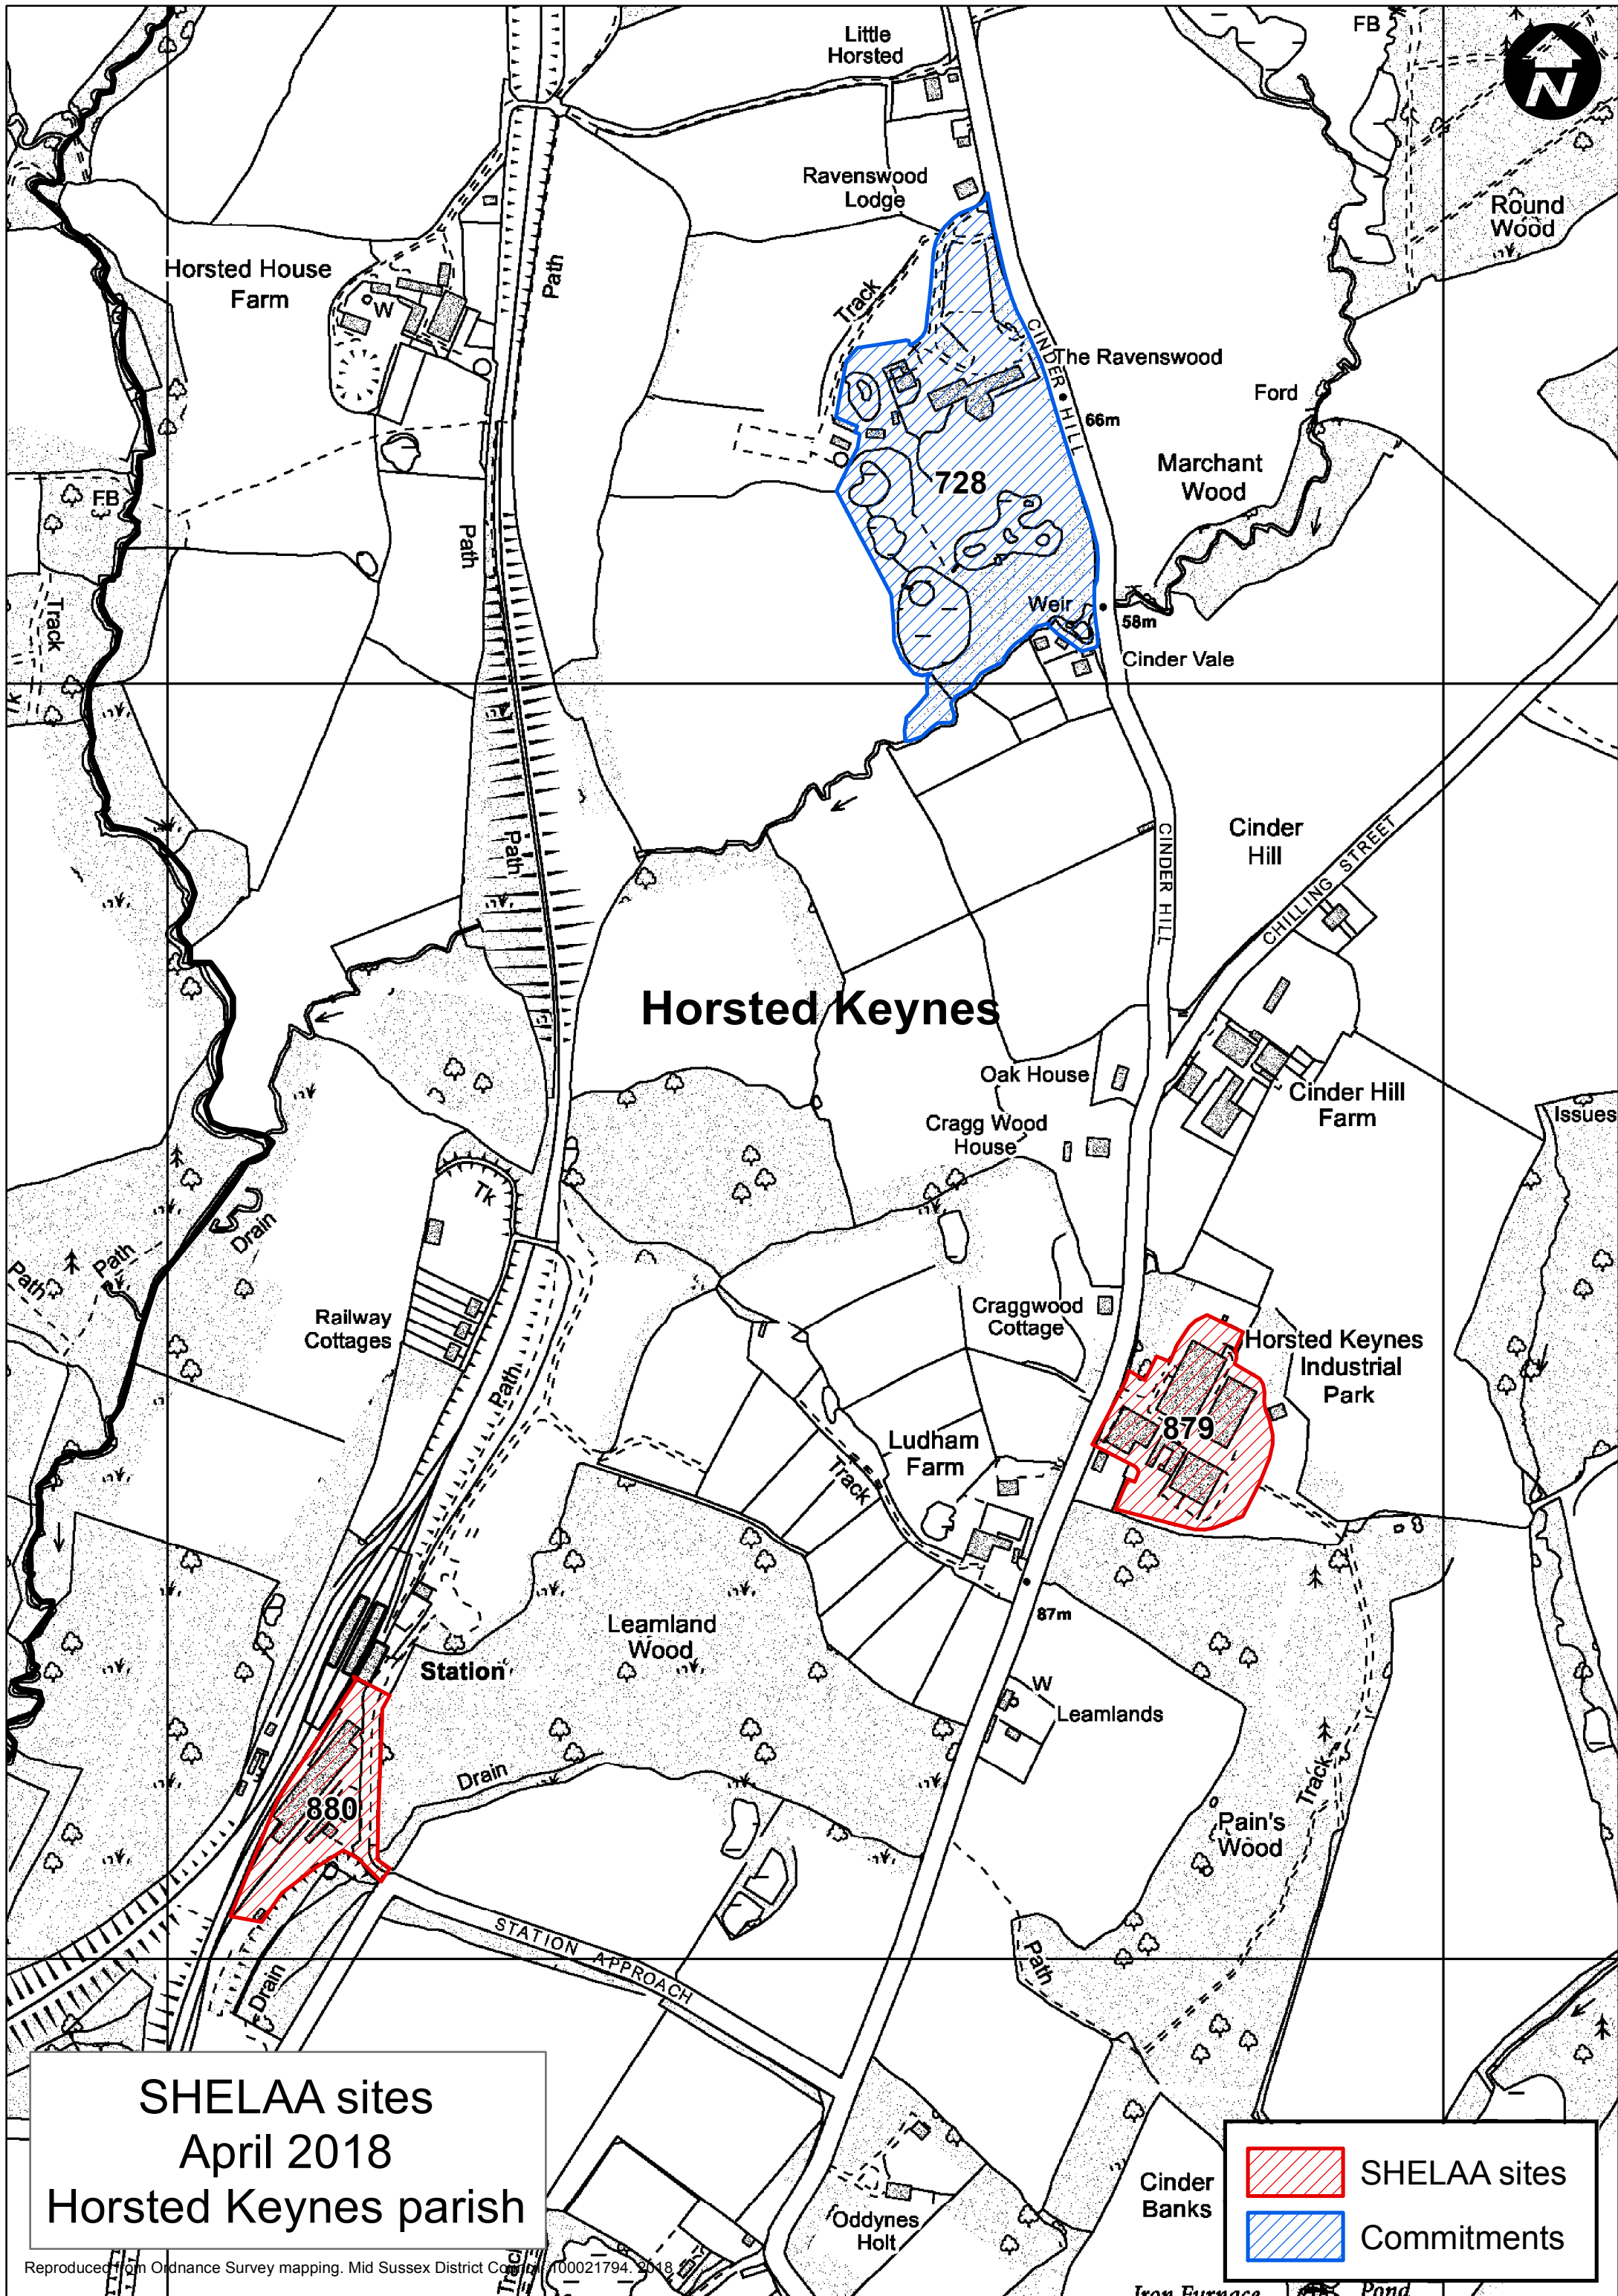

SHELAA sites  
 April 2018  
 Horsted Keynes parish

 SHELAA sites  
 Commitments

Reproduced from Ordnance Survey mapping. Mid-Sussex District Council. 100021794. 2018

SHELAA sites  
 April 2018  
 Horsted Keynes parish

	SHELAA sites
	Commitments

Reproduced from Ordnance Survey mapping. Mid Sussex District Council 100021794. 2018

Iron Furnace Pond

SHELAA sites  
 April 2018  
 Horsted Keynes parish

	SHELAA sites
	Commitments

Reproduced from Ordnance Survey mapping. Mid Sussex District Council. 100021794/2018