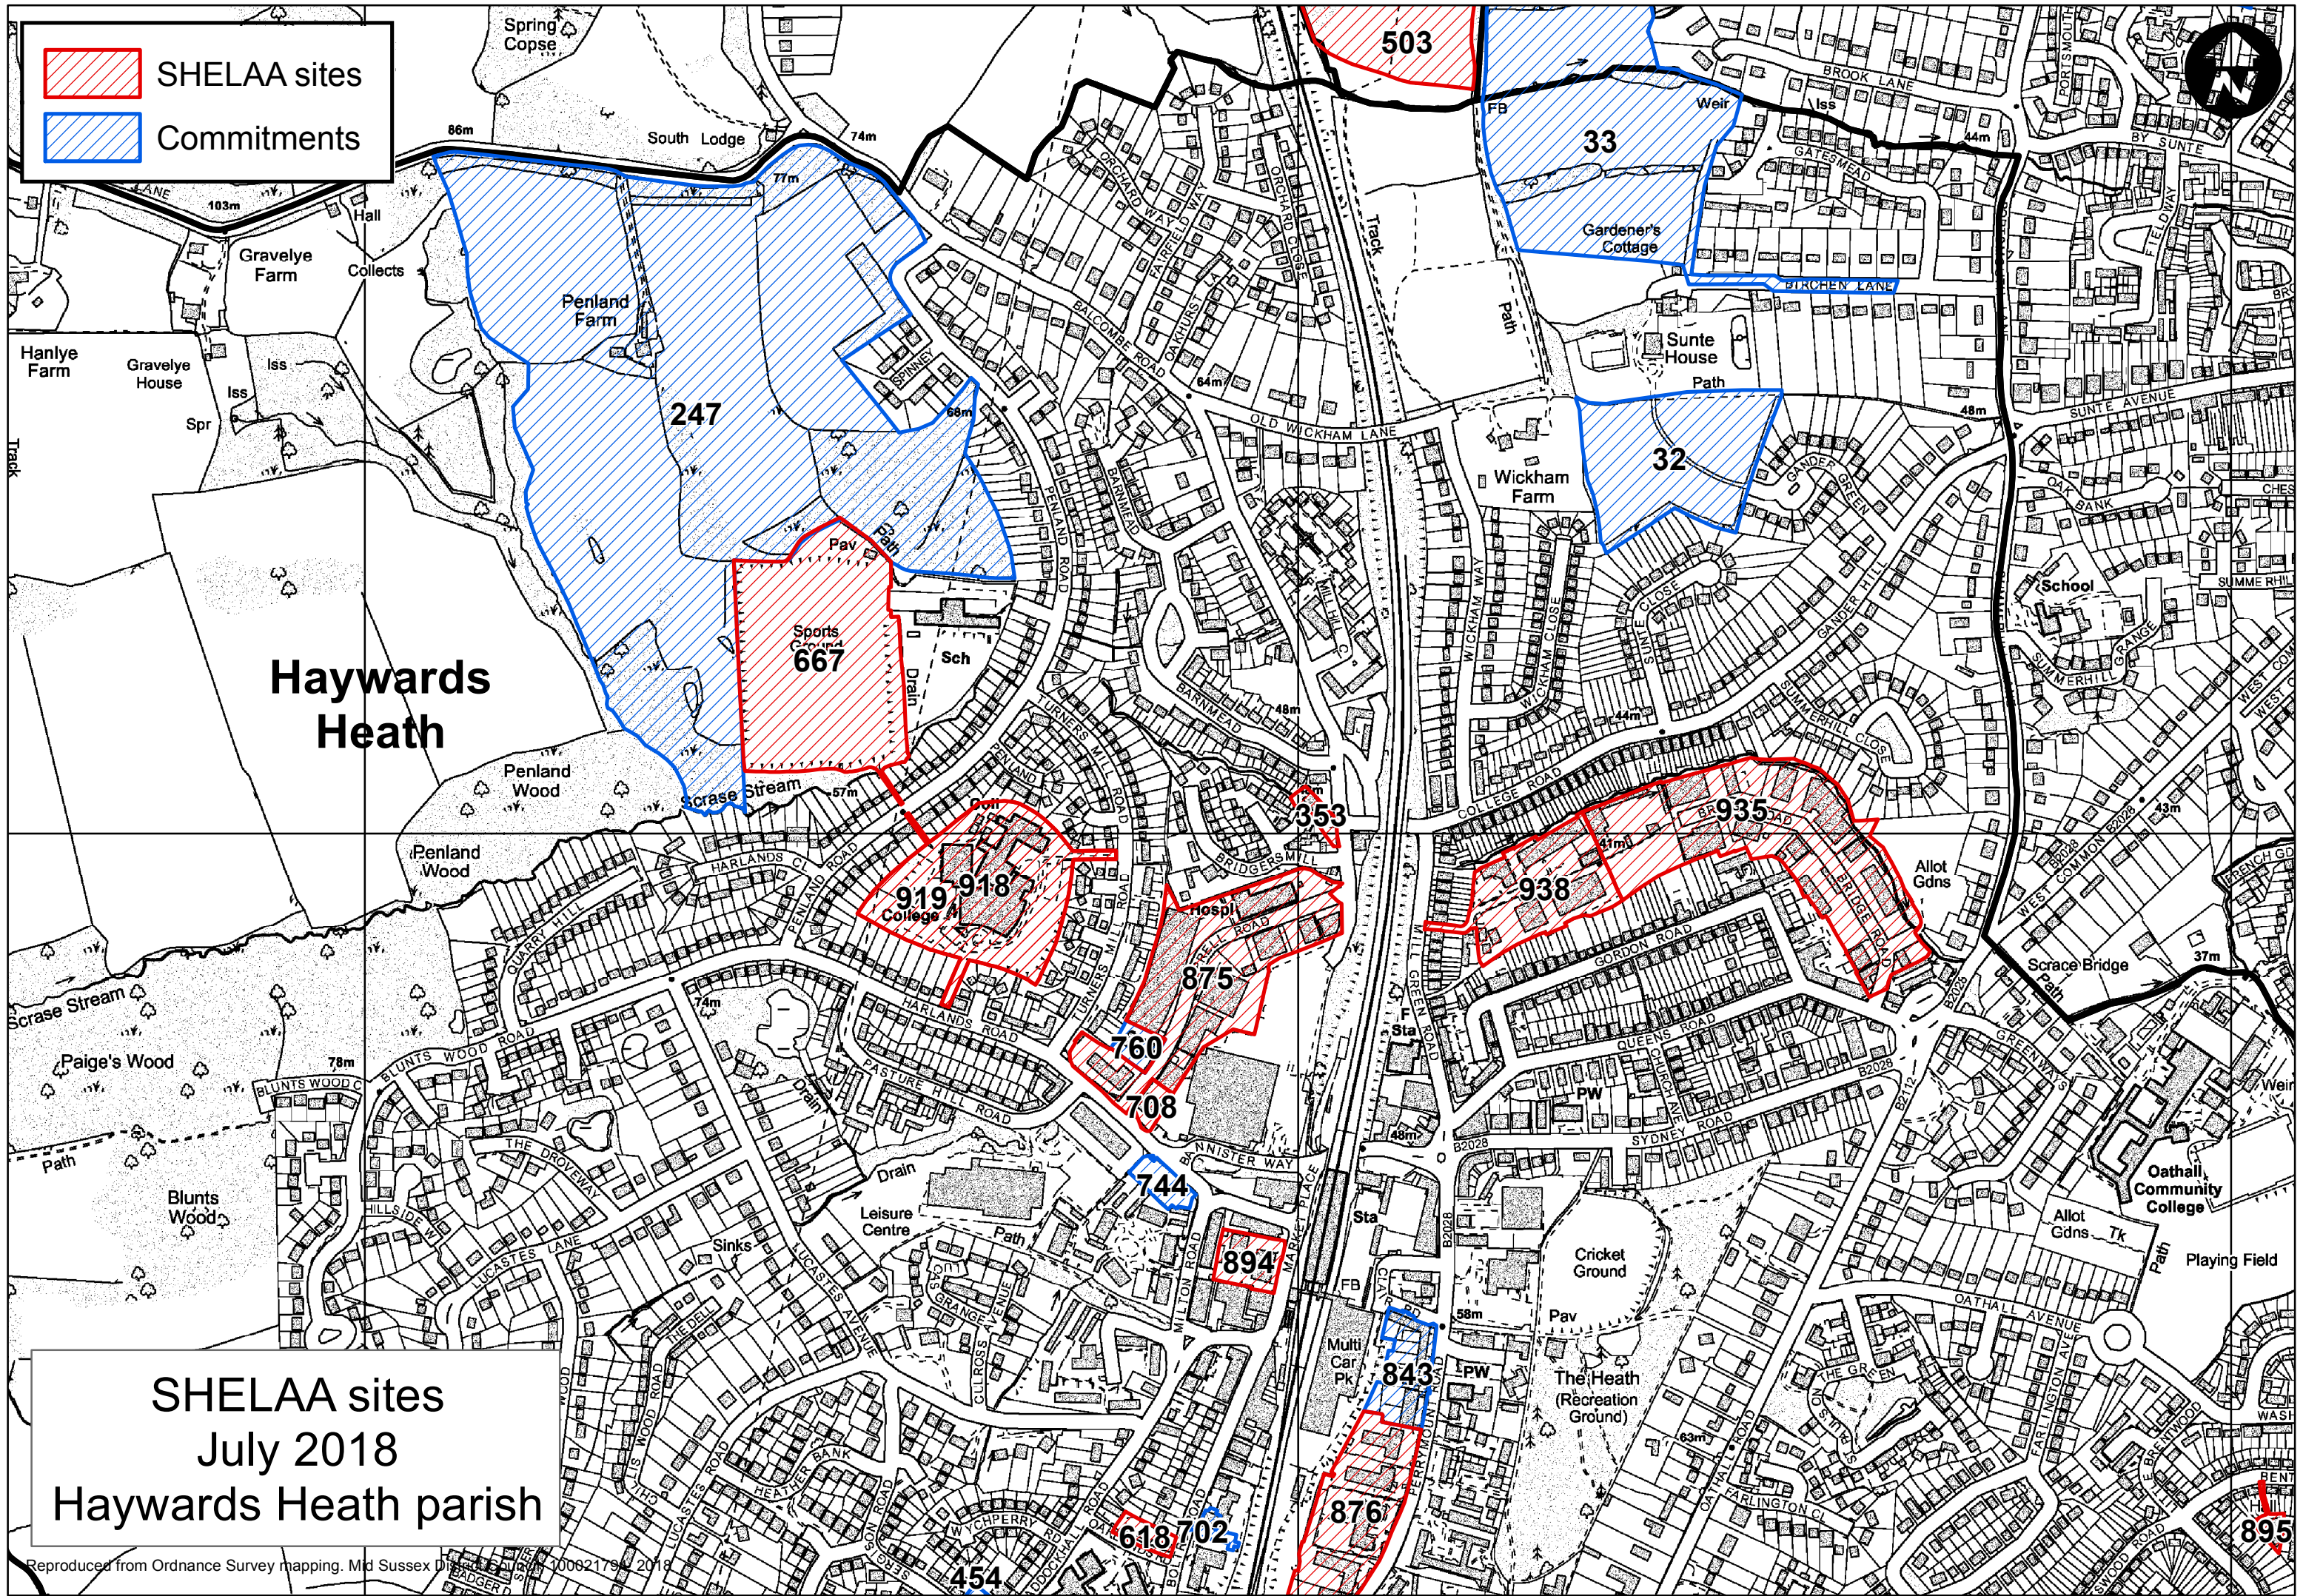

 SHELAA sites
 Commitments

Haywards Heath

SHELAA sites
 July 2018
 Haywards Heath parish

Reproduced from Ordnance Survey mapping. Mid Sussex District Council 2018

 SHELAA sites
 Commitments

SHELAA sites
 April 2018
 Haywards Heath parish

SHELAA sites
 Commitments

SHELAA sites
 April 2018
 Haywards Heath parish

SHELAA sites
 Commitments

SHELAA sites
 April 2018
 Haywards Heath parish