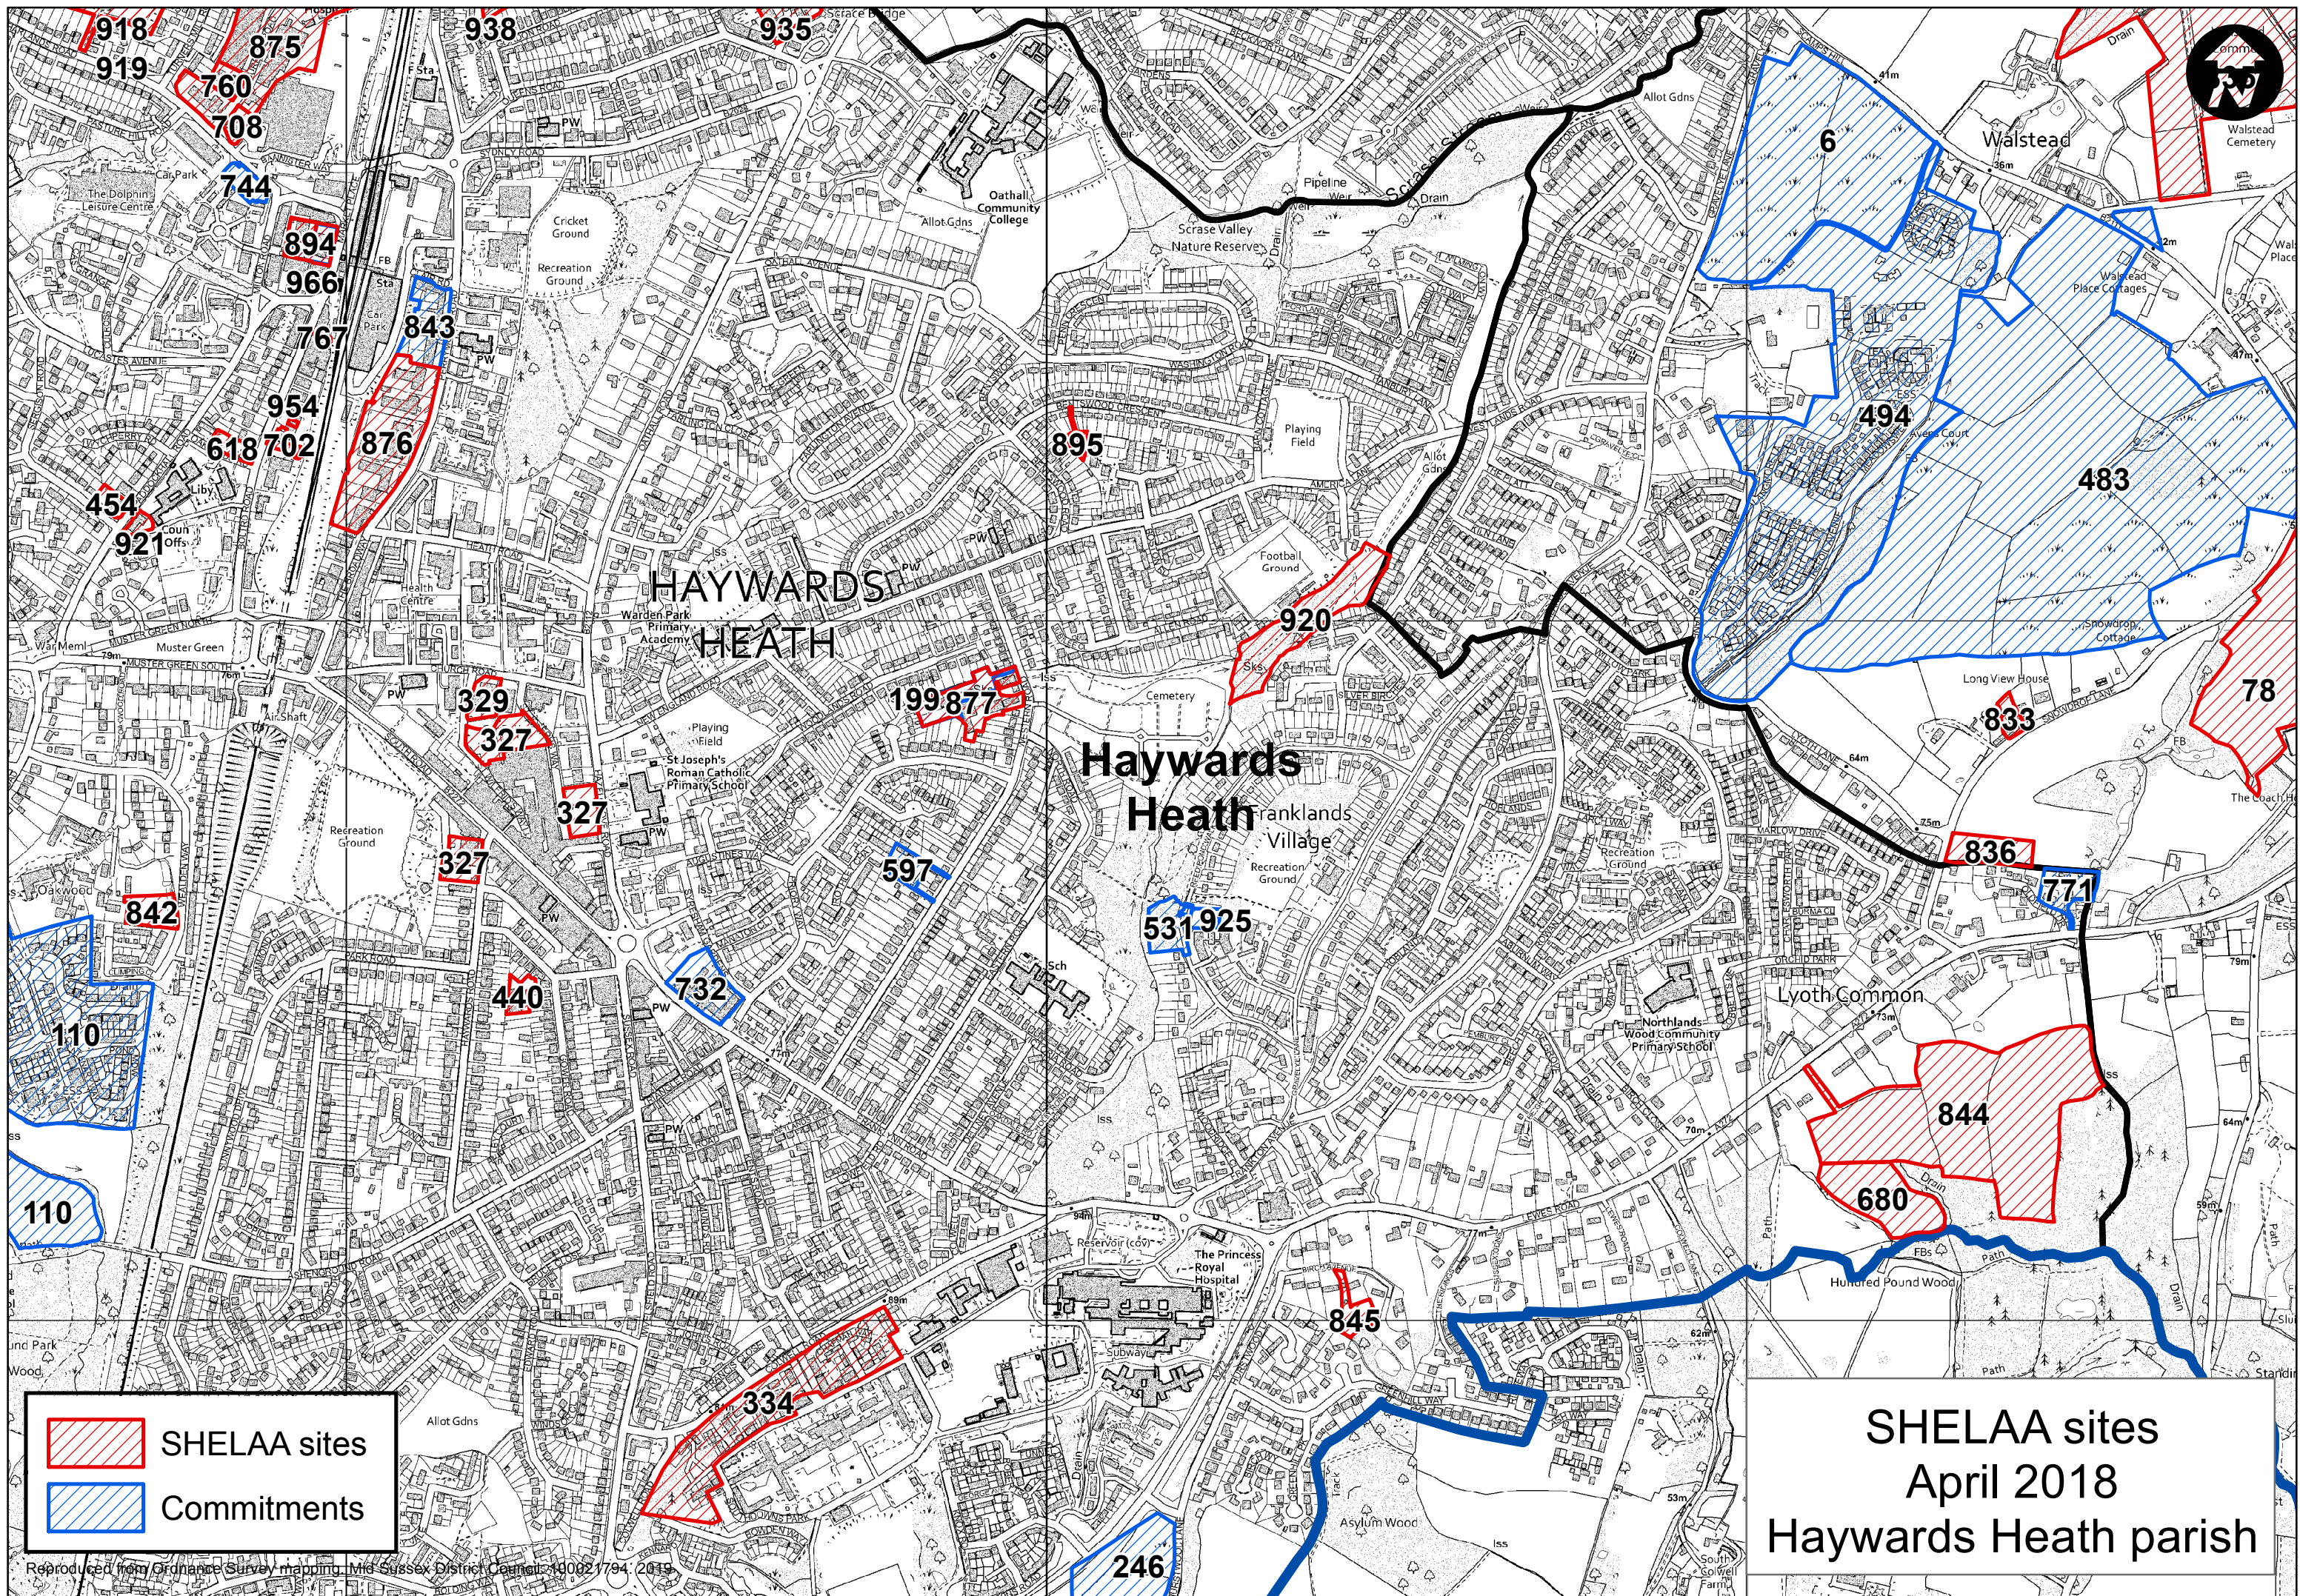

 SHELAA sites
 Commitments

Haywards Heath

SHELAA sites
 July 2018
 Haywards Heath parish

Reproduced from Ordnance Survey mapping. Mid Sussex District Council 2018

 SHELAA sites
 Commitments

SHELAA sites
 April 2018
 Haywards Heath parish

SHELAA sites
 Commitments

SHELAA sites
 April 2018
 Haywards Heath parish

SHELAA sites
 Commitments

SHELAA sites
 April 2018
 Haywards Heath parish