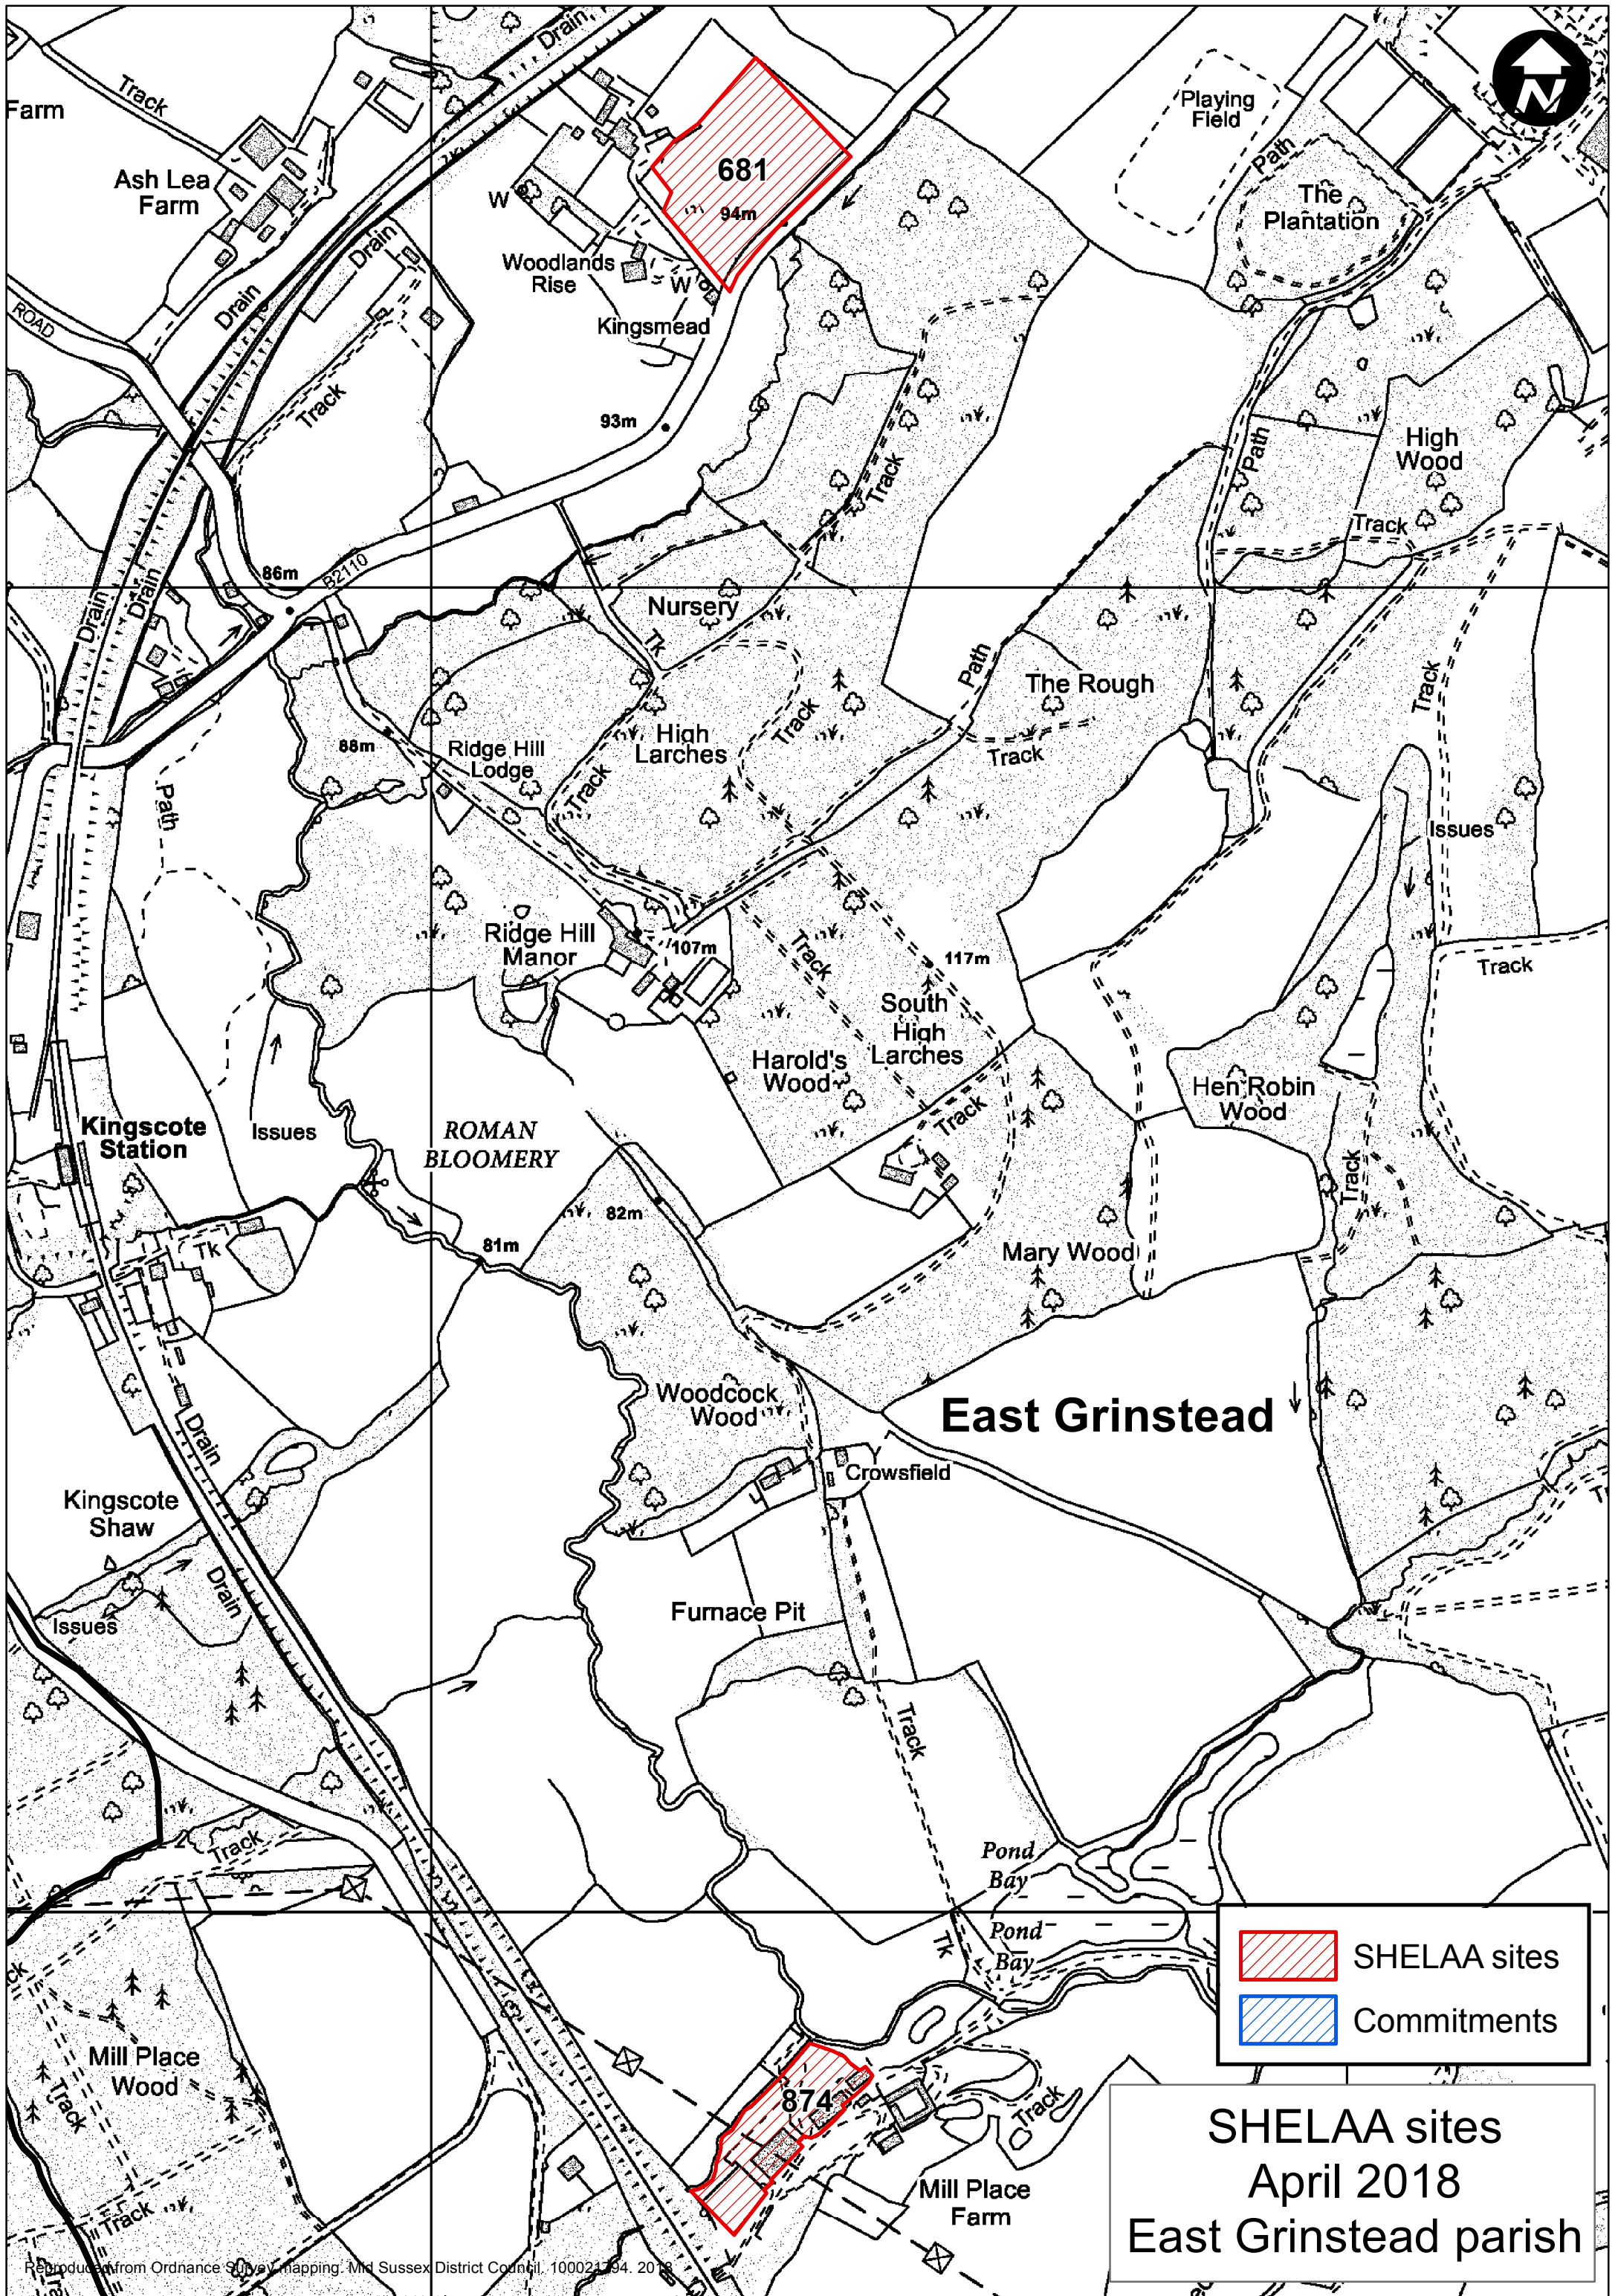

	SHELAA sites
	Commitments

SHELAA sites
April 2018
East Grinstead parish

Reproduced from Ordnance Survey mapping, Mid Sussex District Council, 100021794, 2019

EAST GRINSTEAD

 SHELAA sites
 Commitments

SHELAA sites
April 2018
East Grinstead parish

Produced from Ordnance Survey mapping. Mid Sussex District Council, 2018

SHELAA sites
 Commitments

SHELAA sites
 April 2018
 East Grinstead parish

Reproduced from Ordnance Survey mapping. Mid Sussex District Council. 100021784. 2018

	SHELAA sites
	Commitments

SHELAA sites
 April 2018
 East Grinstead parish

	SHELAA sites
	Commitments

SHELAA sites
 April 2018
 East Grinstead parish