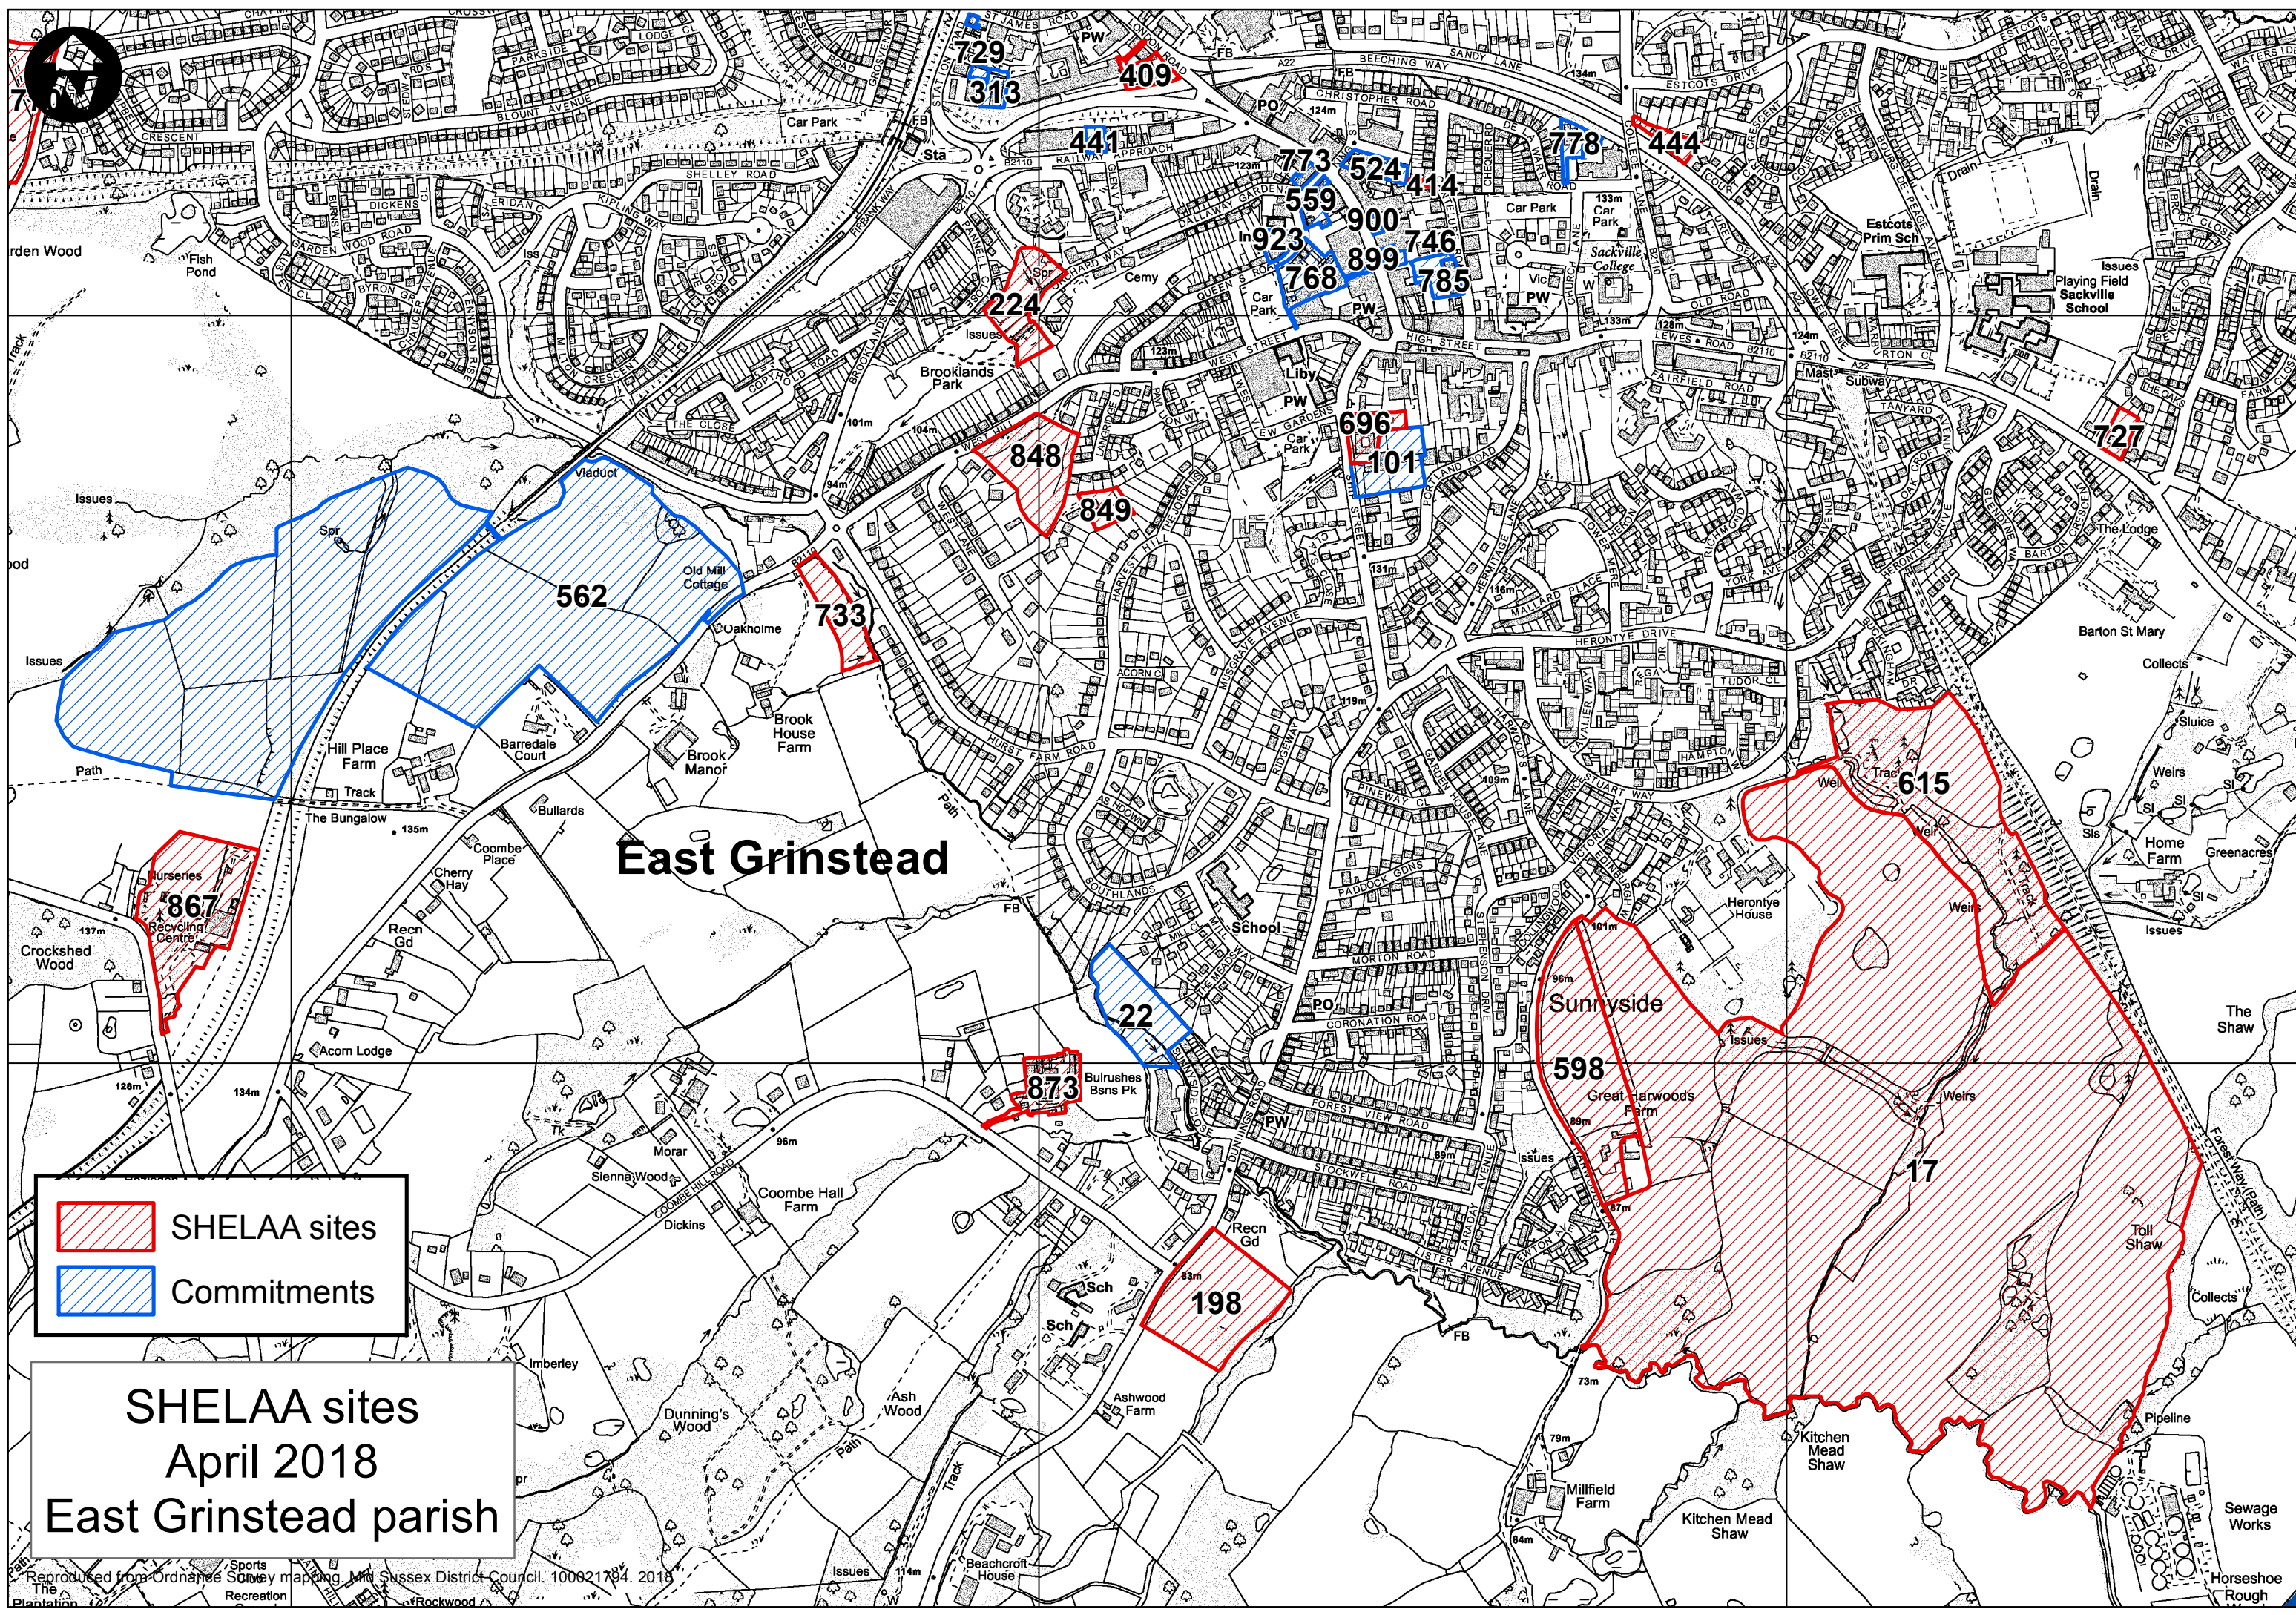

	SHELAA sites
	Commitments

SHELAA sites
April 2018
East Grinstead parish

Reproduced from Ordnance Survey mapping, Mid Sussex District Council, 100021794, 2019

EAST GRINSTEAD

 SHELAA sites
 Commitments

SHELAA sites
April 2018
East Grinstead parish

Produced from Ordnance Survey mapping. Mid Sussex District Council, 2018

SHELAA sites
 Commitments

SHELAA sites
 April 2018
 East Grinstead parish

Reproduced from Ordnance Survey mapping. Mid Sussex District Council. 100021784. 2018

	SHELAA sites
	Commitments

SHELAA sites
 April 2018
 East Grinstead parish

	SHELAA sites
	Commitments

SHELAA sites
 April 2018
 East Grinstead parish