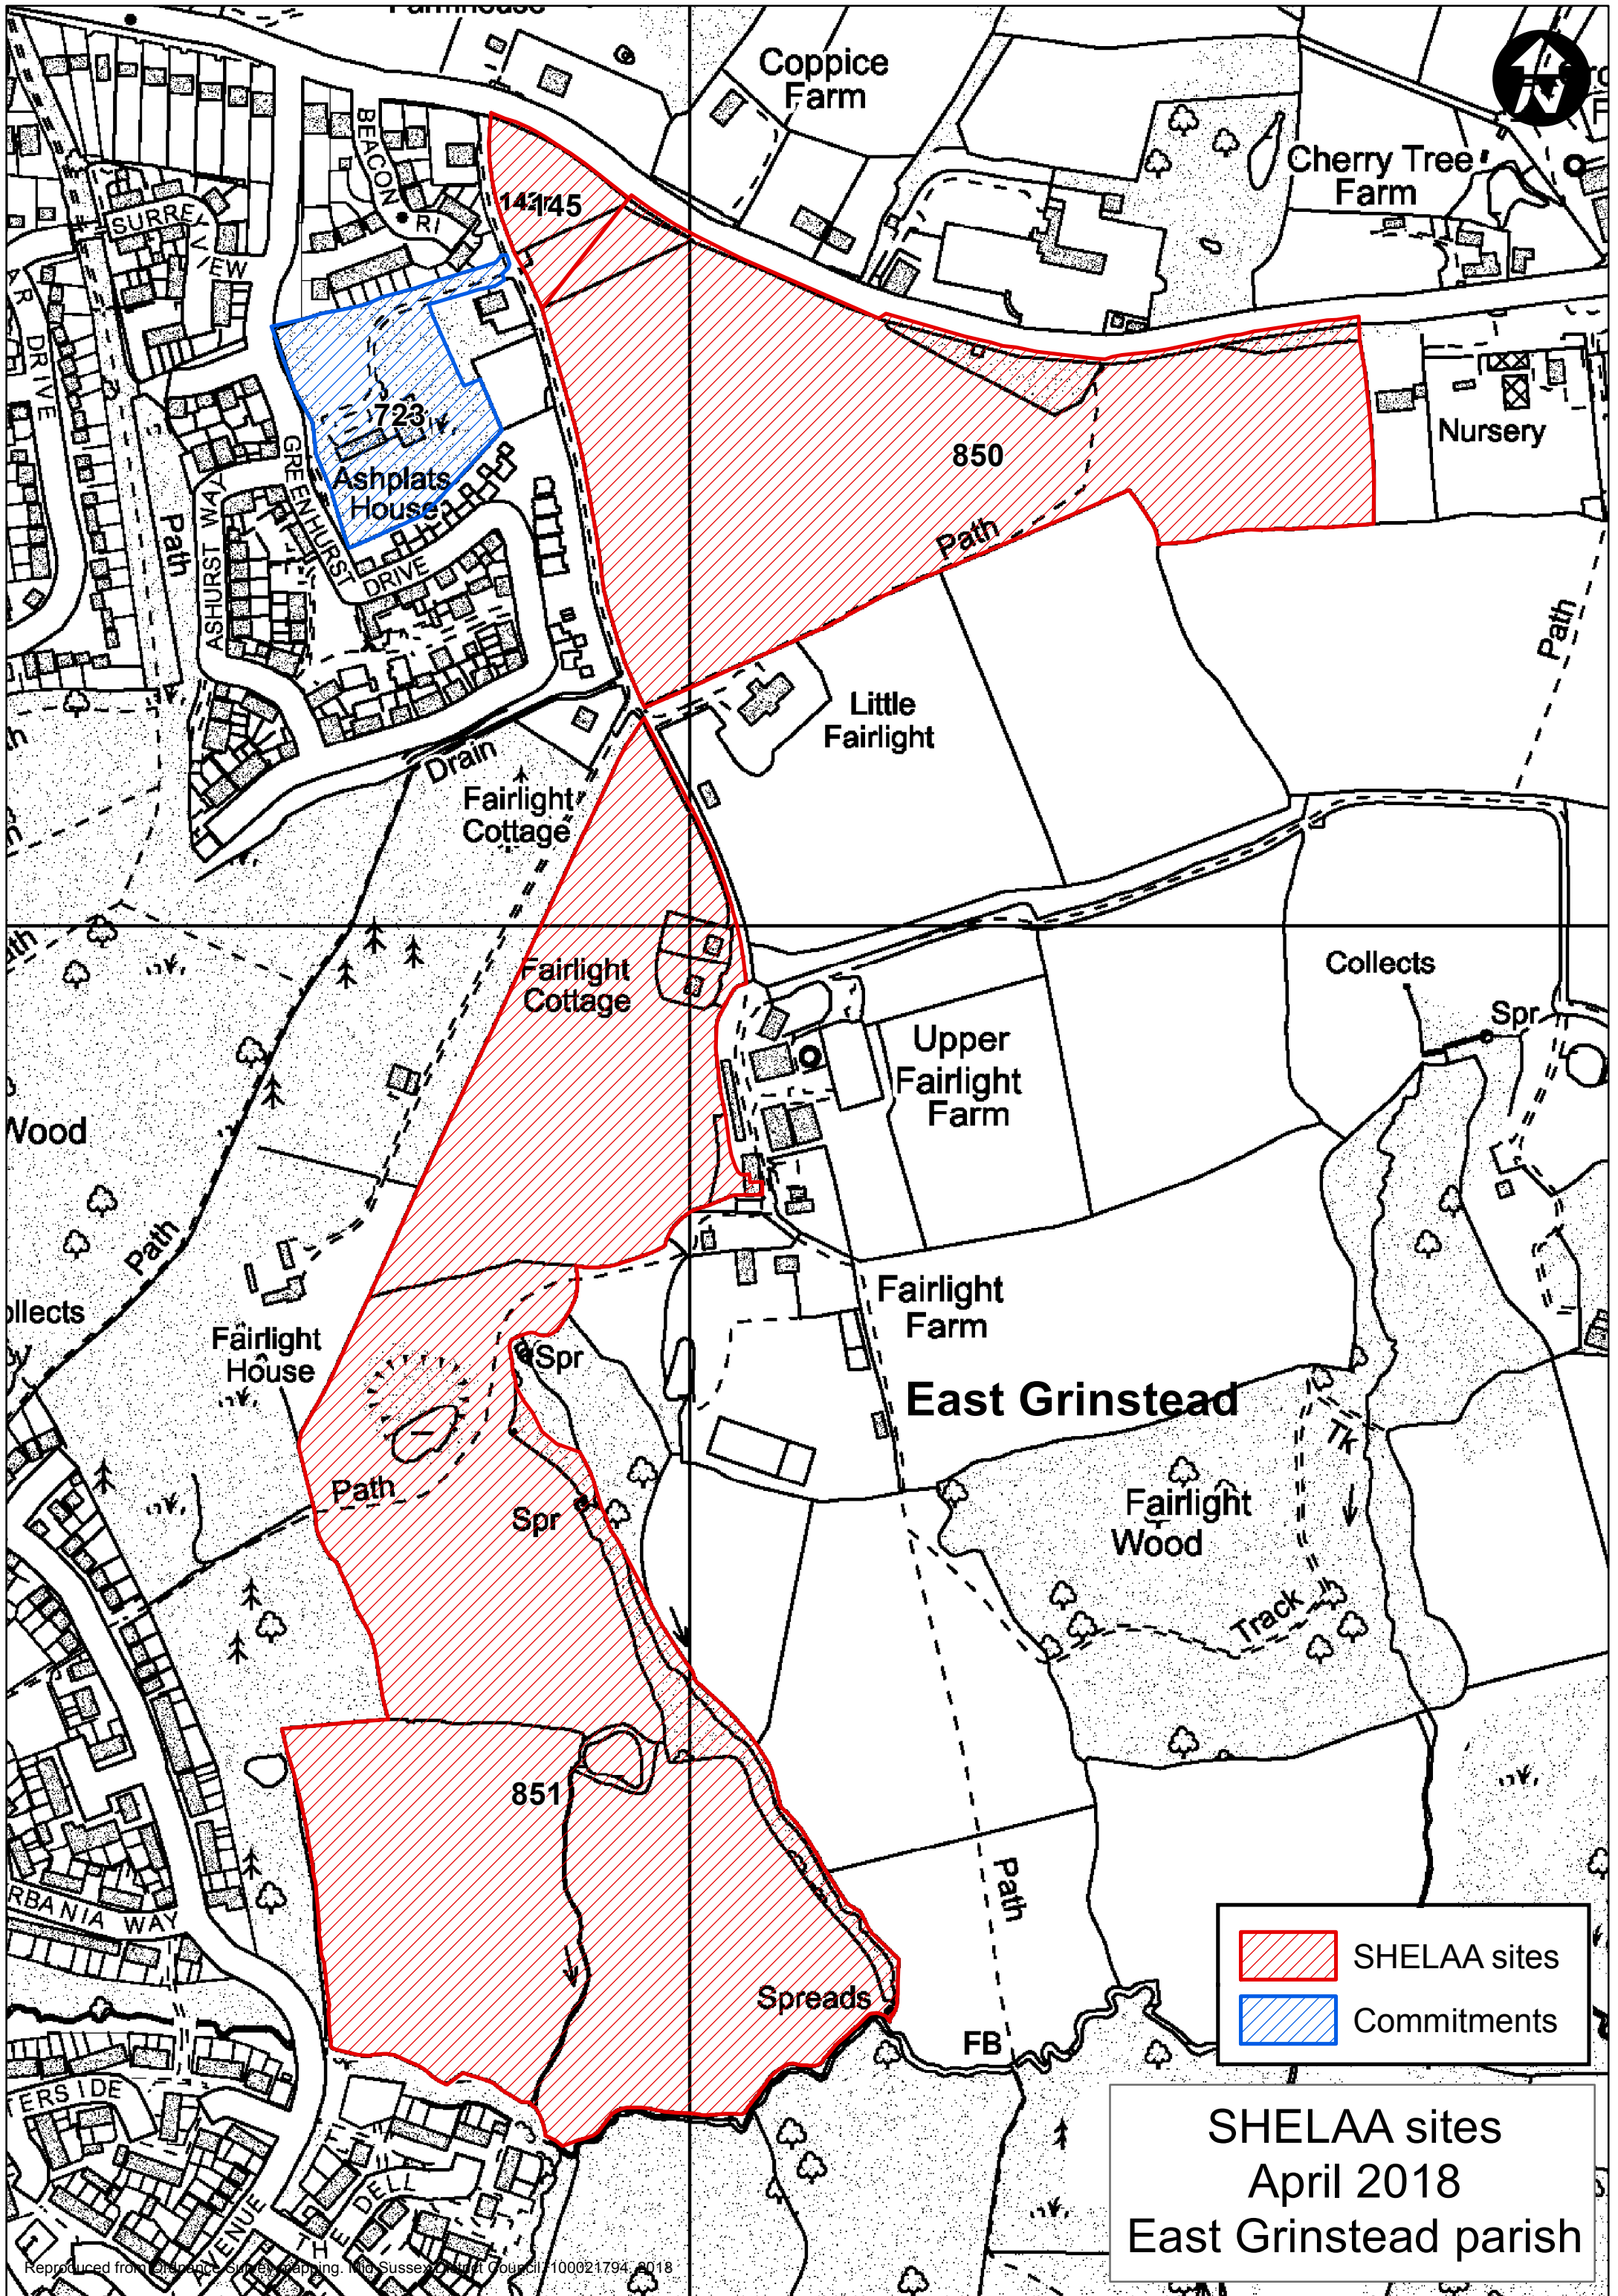

	SHELAA sites
	Commitments

SHELAA sites
April 2018
East Grinstead parish

Reproduced from Ordnance Survey mapping, Mid Sussex District Council, 100021794, 2019

EAST GRINSTEAD

 SHELAA sites
 Commitments

SHELAA sites
April 2018
East Grinstead parish

Produced from Ordnance Survey mapping. Mid Sussex District Council, 2018

SHELAA sites
 Commitments

SHELAA sites
 April 2018
 East Grinstead parish

Reproduced from Ordnance Survey mapping. Mid Sussex District Council. 100021784. 2018

	SHELAA sites
	Commitments

SHELAA sites
 April 2018
 East Grinstead parish

	SHELAA sites
	Commitments

SHELAA sites
 April 2018
 East Grinstead parish