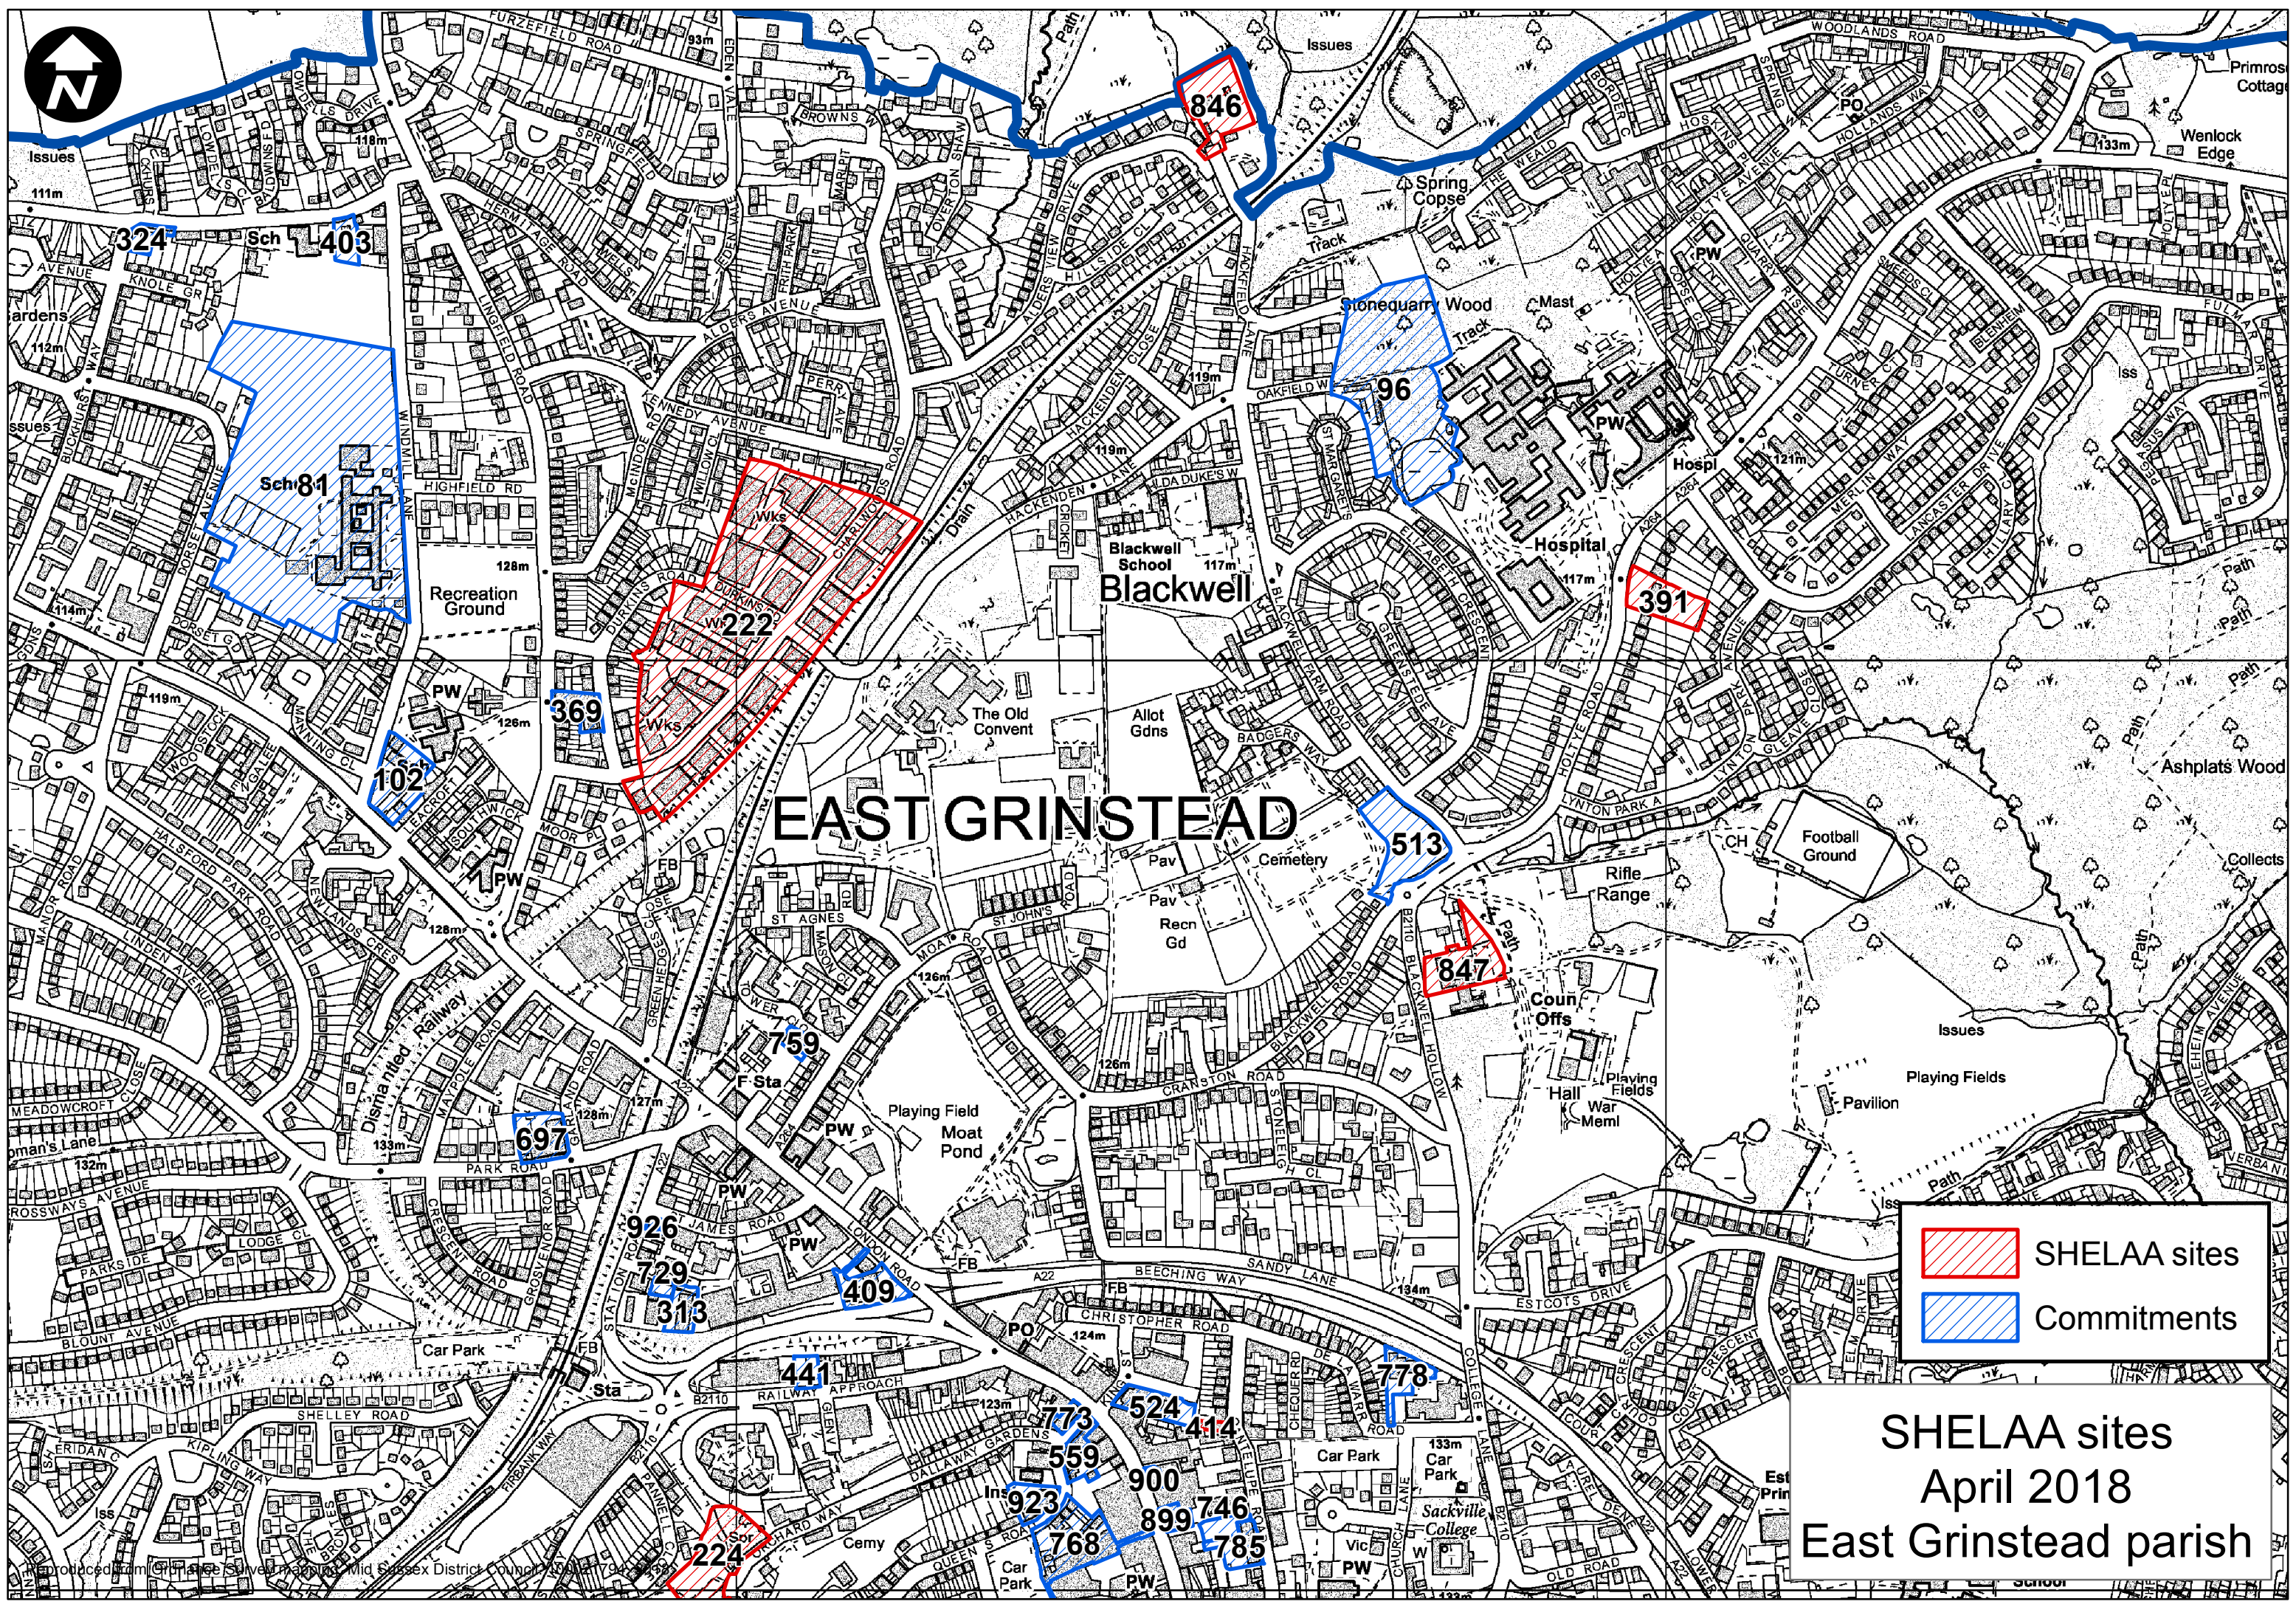

	SHELAA sites
	Commitments

SHELAA sites
April 2018
East Grinstead parish

Reproduced from Ordnance Survey mapping, Mid Sussex District Council, 100021794, 2019

EAST GRINSTEAD

 SHELAA sites
 Commitments

SHELAA sites
April 2018
East Grinstead parish

Produced from Ordnance Survey mapping. Mid Sussex District Council, 2018

SHELAA sites
 Commitments

SHELAA sites
 April 2018
 East Grinstead parish

Reproduced from Ordnance Survey mapping. Mid Sussex District Council. 100021784. 2018

	SHELAA sites
	Commitments

SHELAA sites
 April 2018
 East Grinstead parish

	SHELAA sites
	Commitments

SHELAA sites
 April 2018
 East Grinstead parish