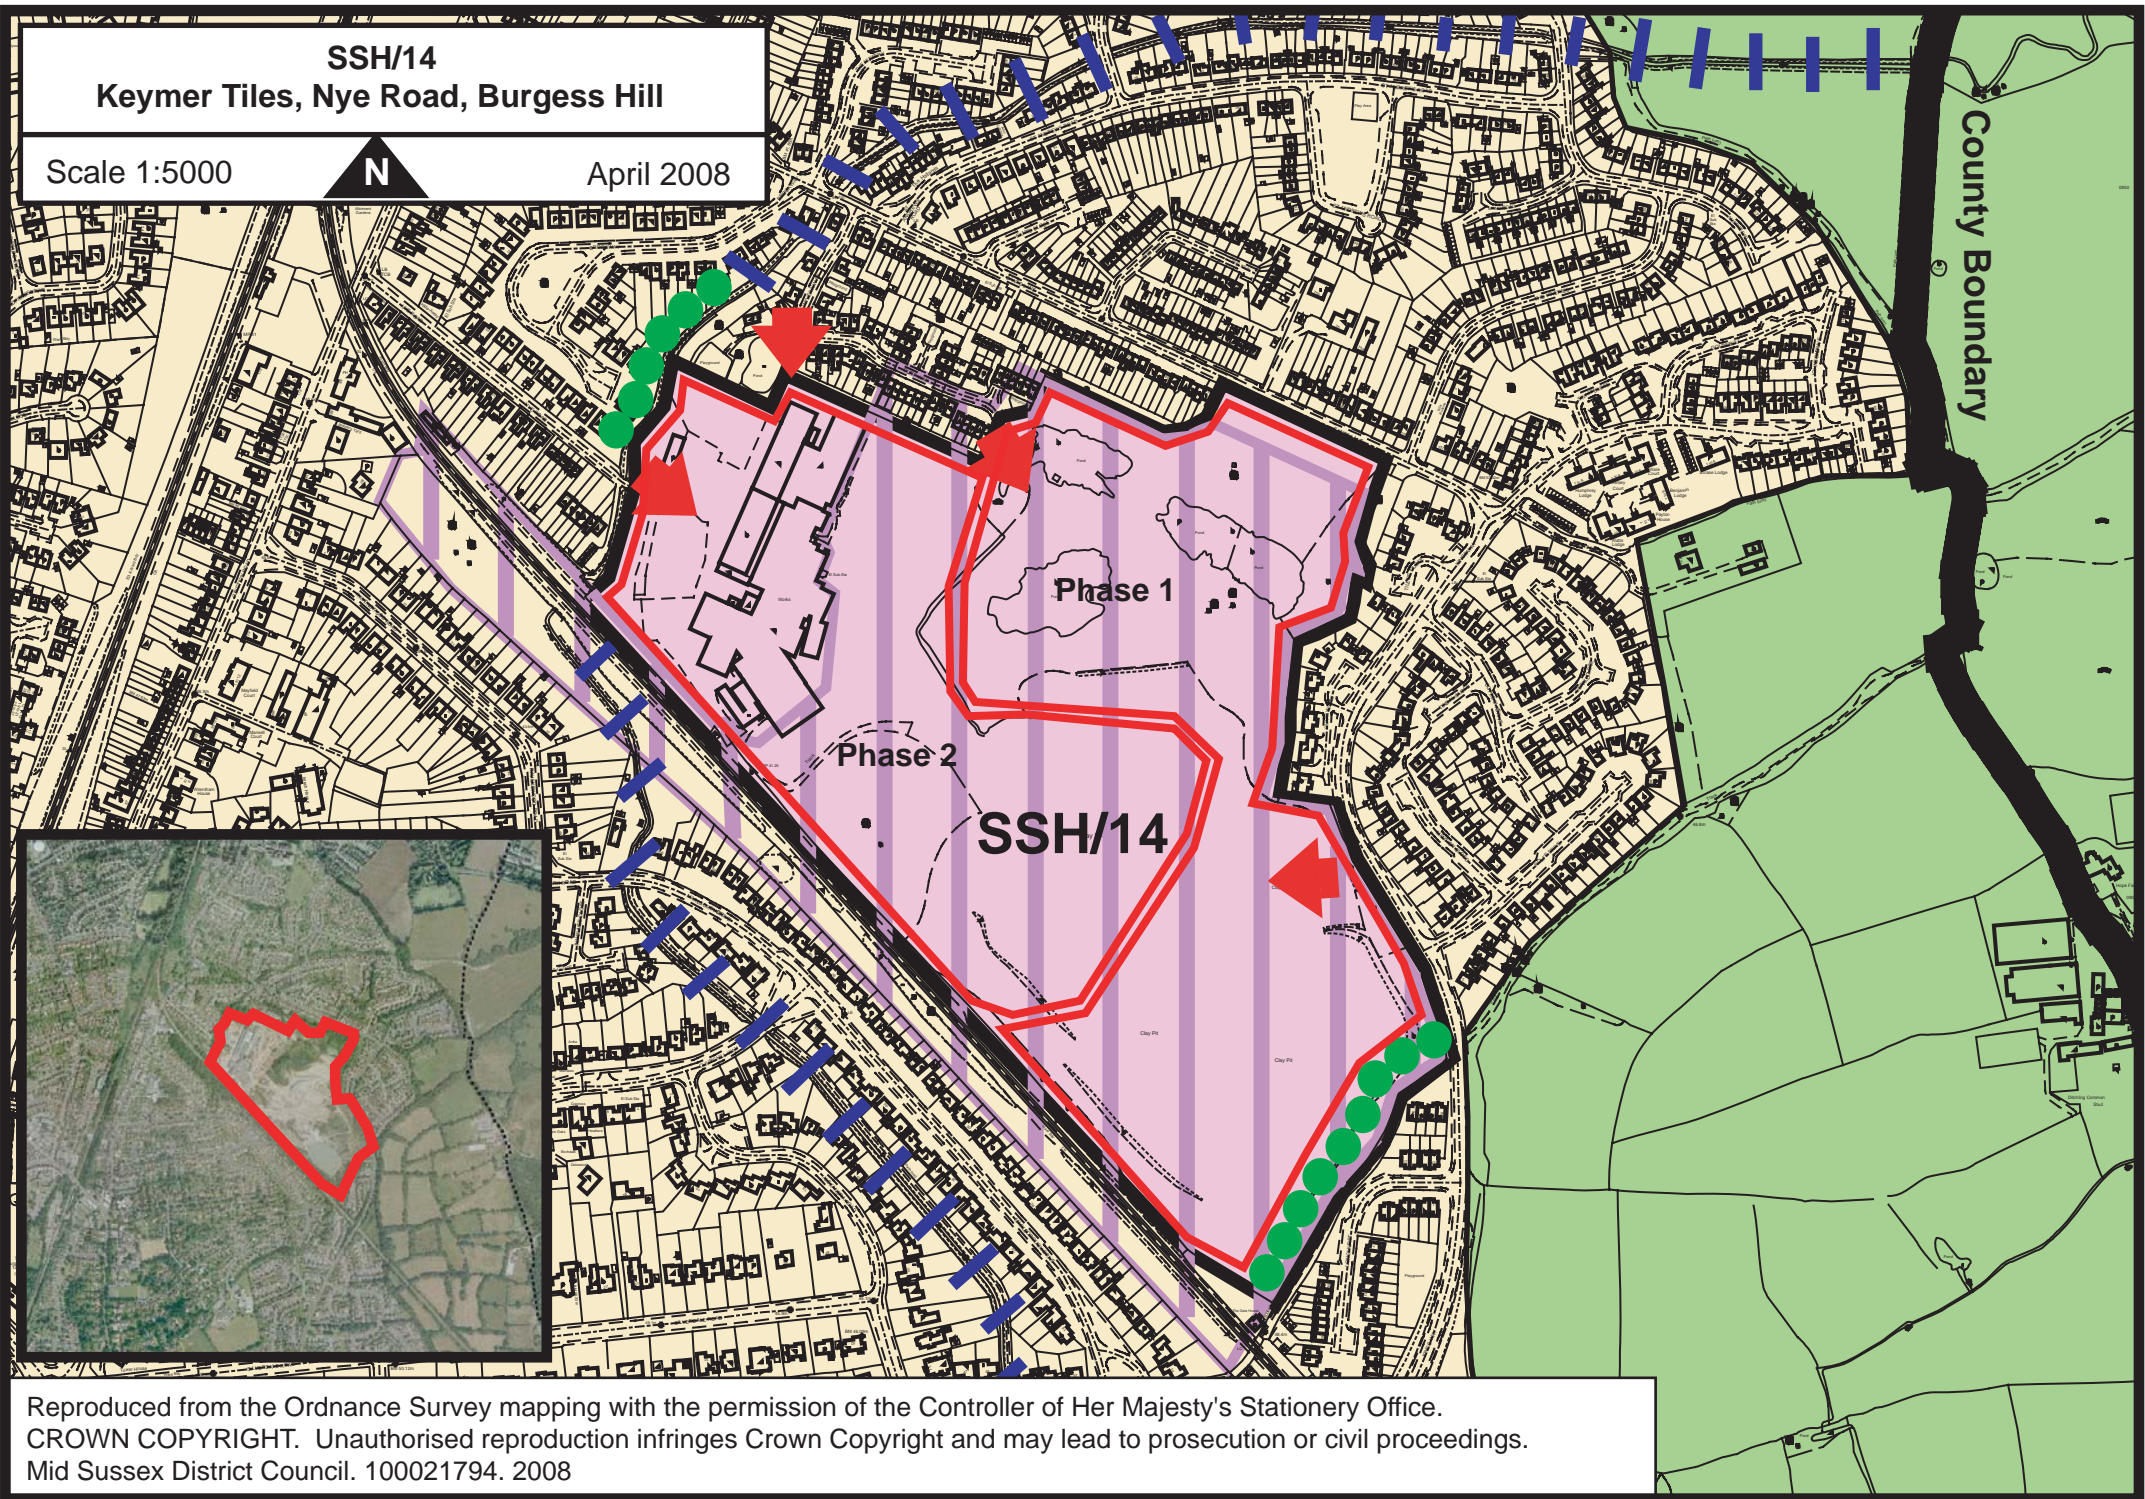

**SSH/14**  
**Keymer Tiles, Nye Road, Burgess Hill**

Scale 1:5000

N

April 2008

Reproduced from the Ordnance Survey mapping with the permission of the Controller of Her Majesty's Stationery Office.  
CROWN COPYRIGHT. Unauthorised reproduction infringes Crown Copyright and may lead to prosecution or civil proceedings.  
Mid Sussex District Council. 100021794. 2008