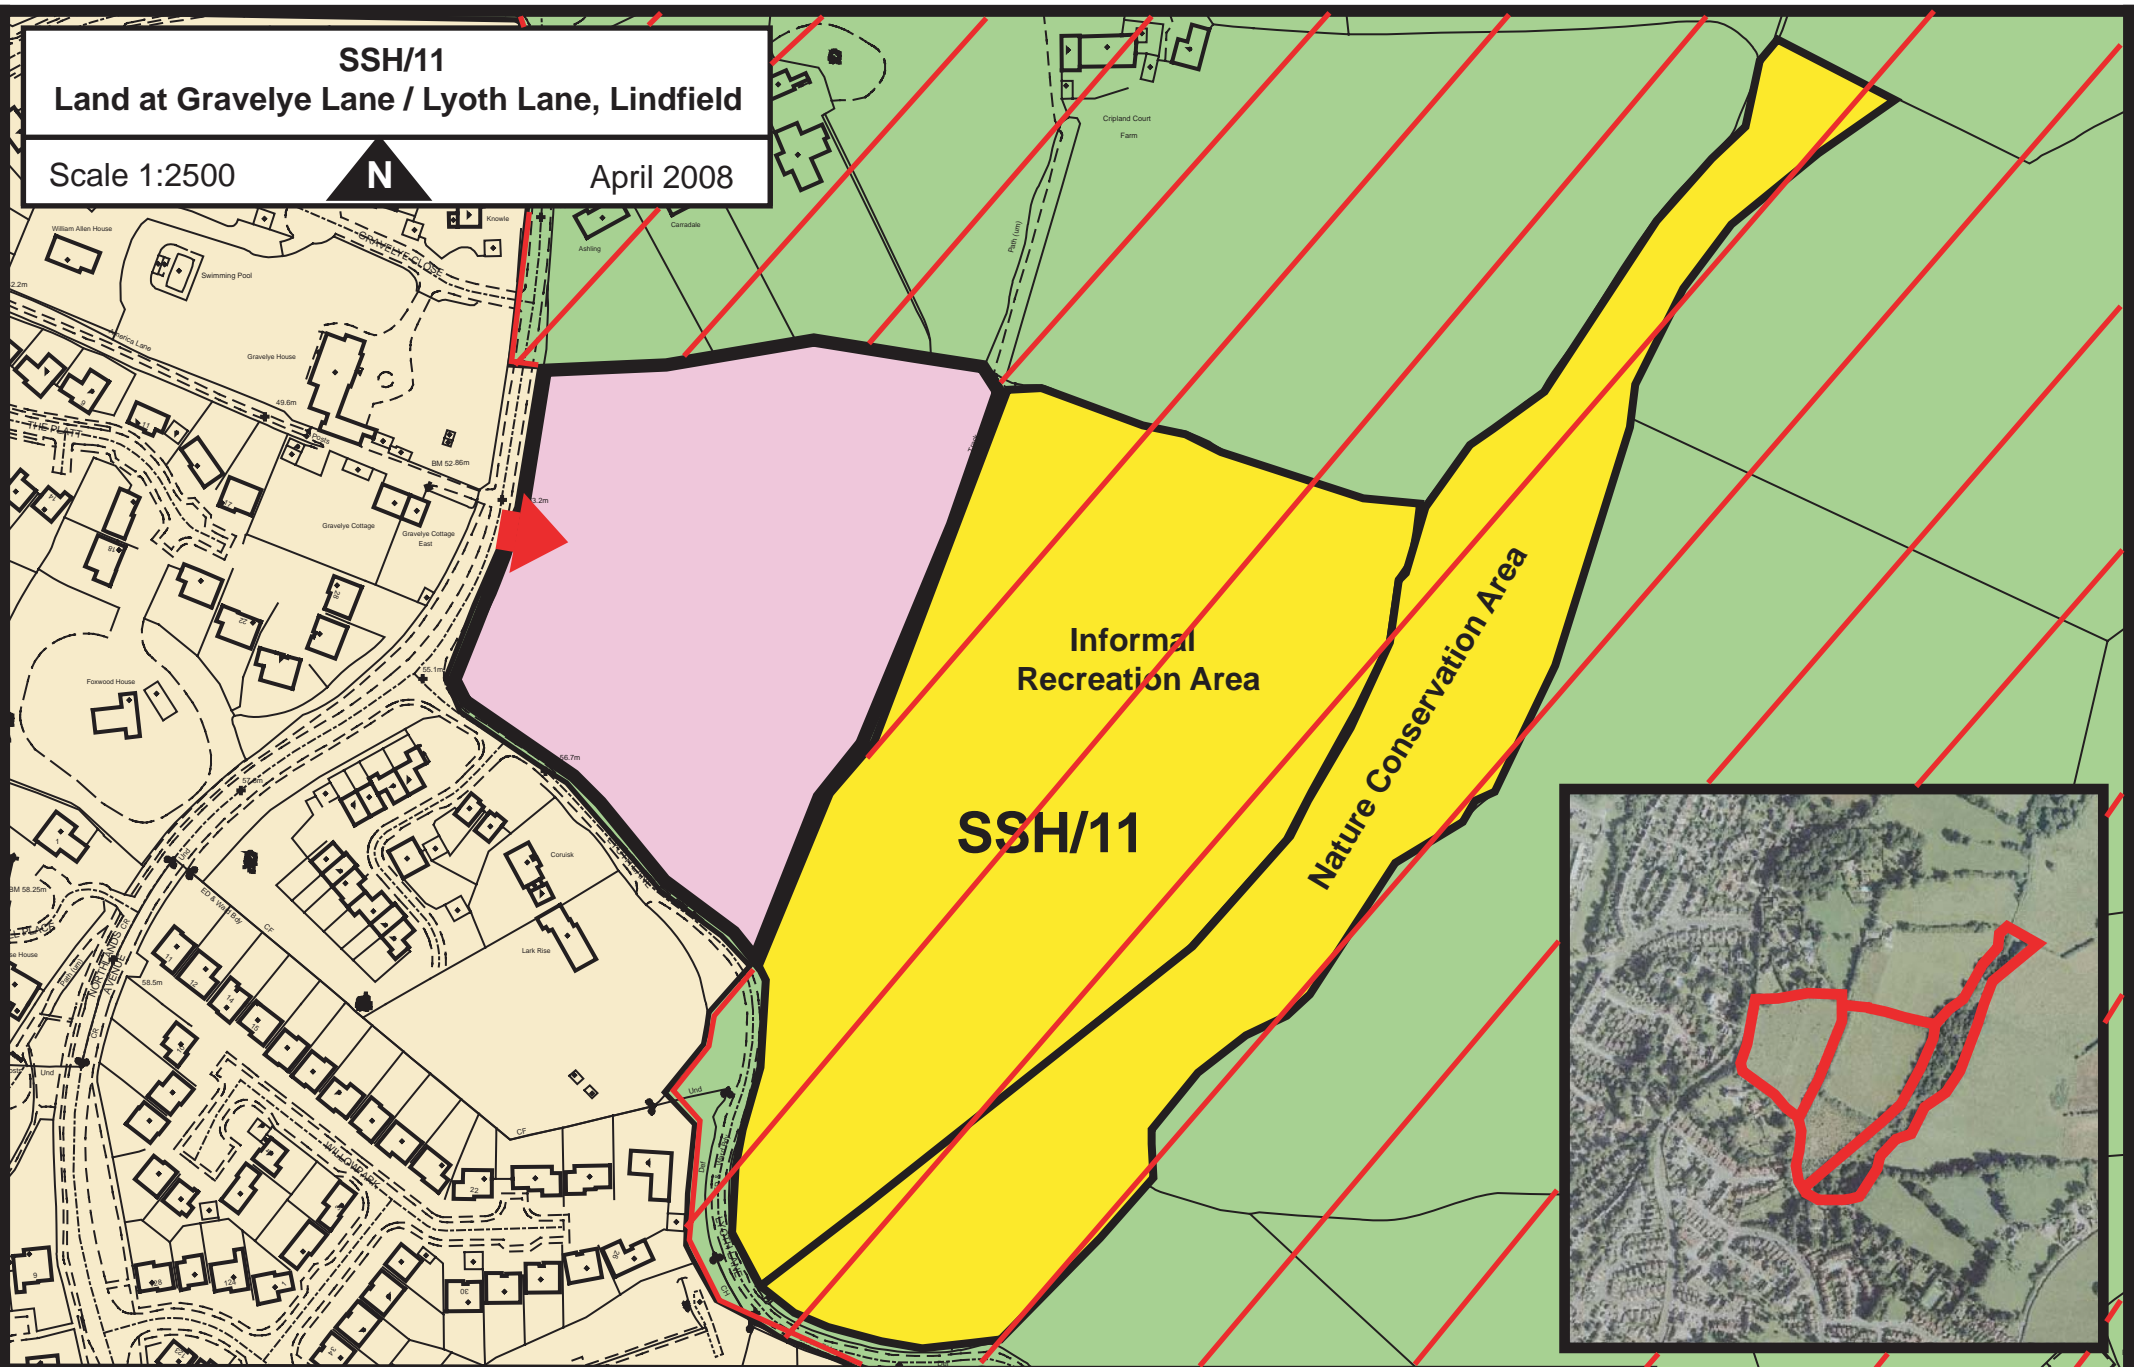

SSH/11
Land at Gravelye Lane / Lyoth Lane, Lindfield

Scale 1:2500

April 2008

Reproduced from the Ordnance Survey mapping with the permission of the Controller of Her Majesty's Stationery Office.
CROWN COPYRIGHT. Unauthorised reproduction infringes Crown Copyright and may lead to prosecution or civil proceedings.
Mid Sussex District Council. 100021794. 2008