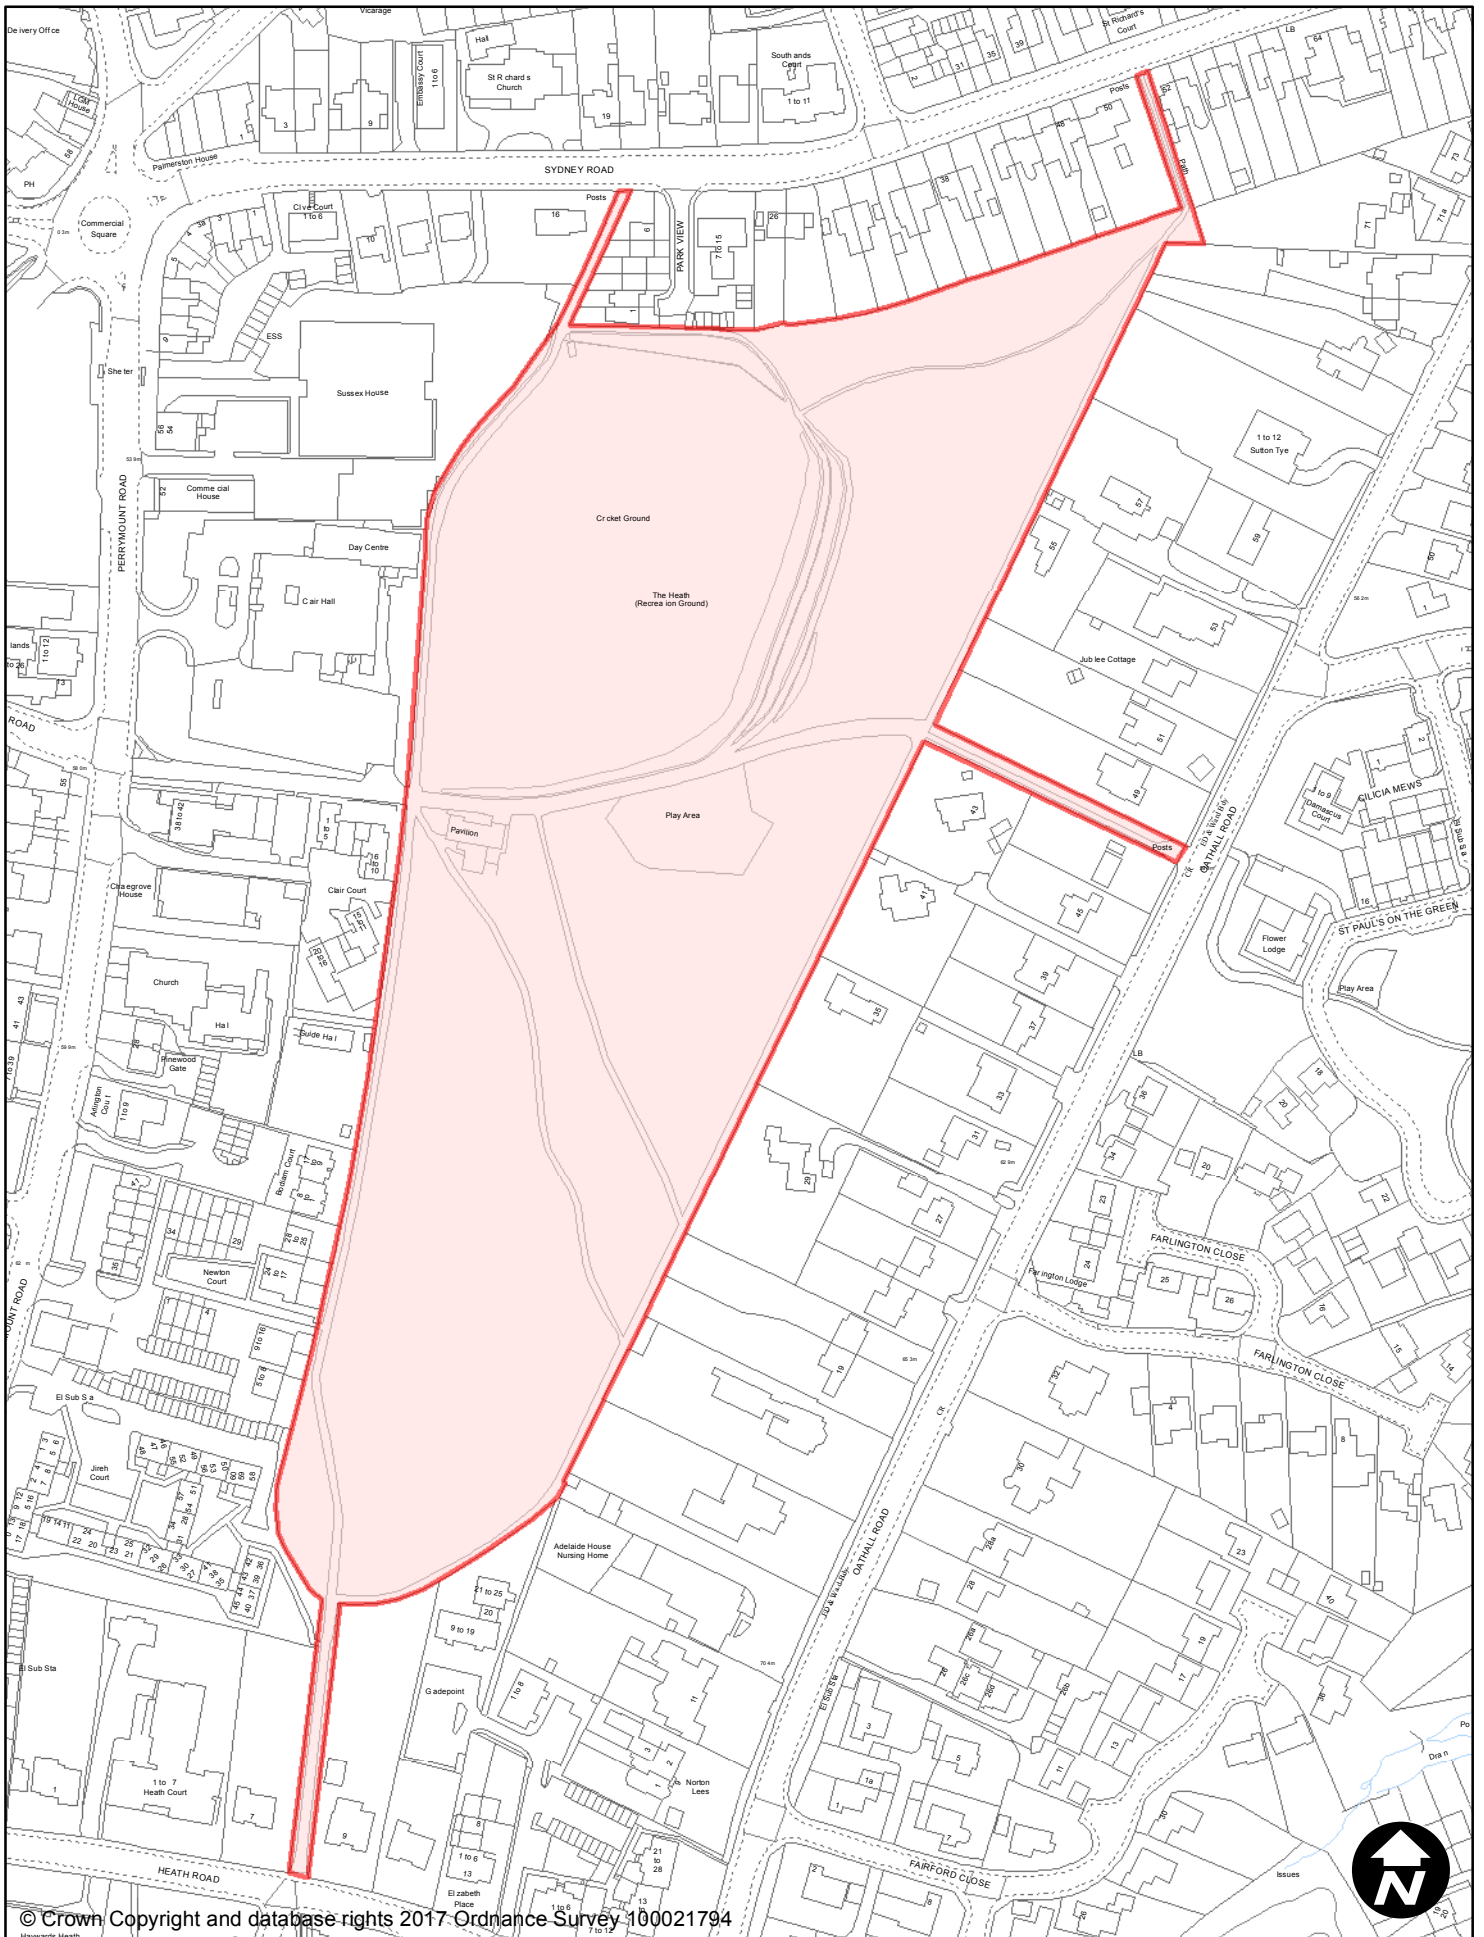

© Crown Copyright and database rights 2017 Ordnance Survey 100021794

PUBLIC SPACE PROTECTION ORDER (SCHEDULE 1)

May 2017

Order Type: Dog Fouling

Scale: 1:2,500

Site Name: Haywards Heath Recreation Ground

Site Reference: PSPO/010/FL

Town / Parish: Haywards Heath