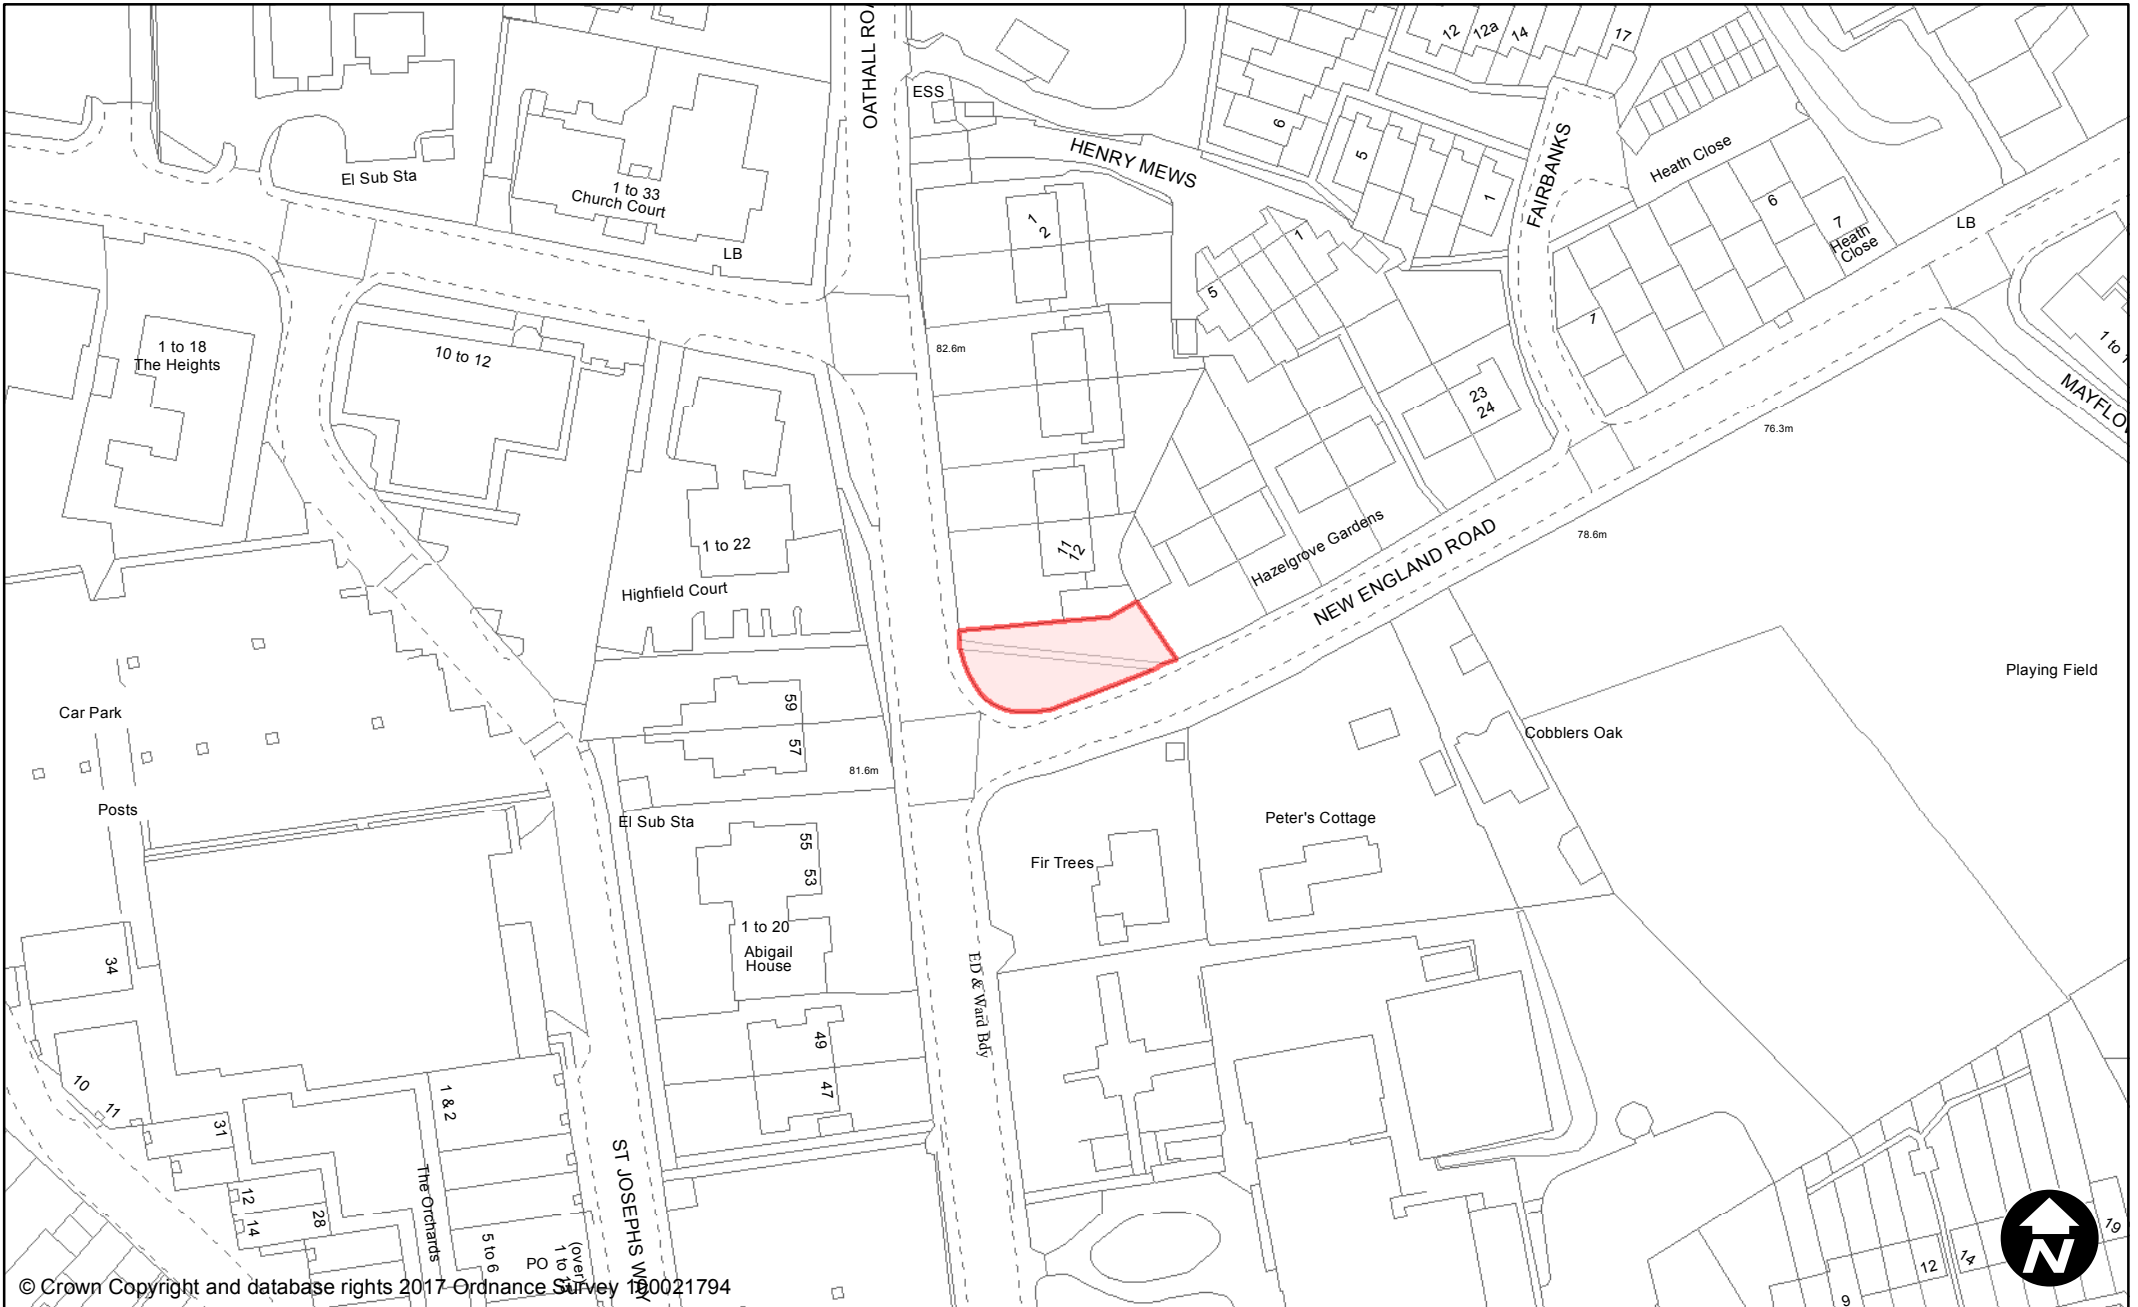

© Crown Copyright and database rights 2017 Ordnance Survey 100021794

**PUBLIC SPACE
PROTECTION ORDER
(SCHEDULE 1)**

Order Type: Dog Fouling
Site Name: New England Road / Hazelgrove Road
Site Reference: PSPO/227/FL
Town / Parish: Haywards Heath

May 2017

Scale: 1:1,250