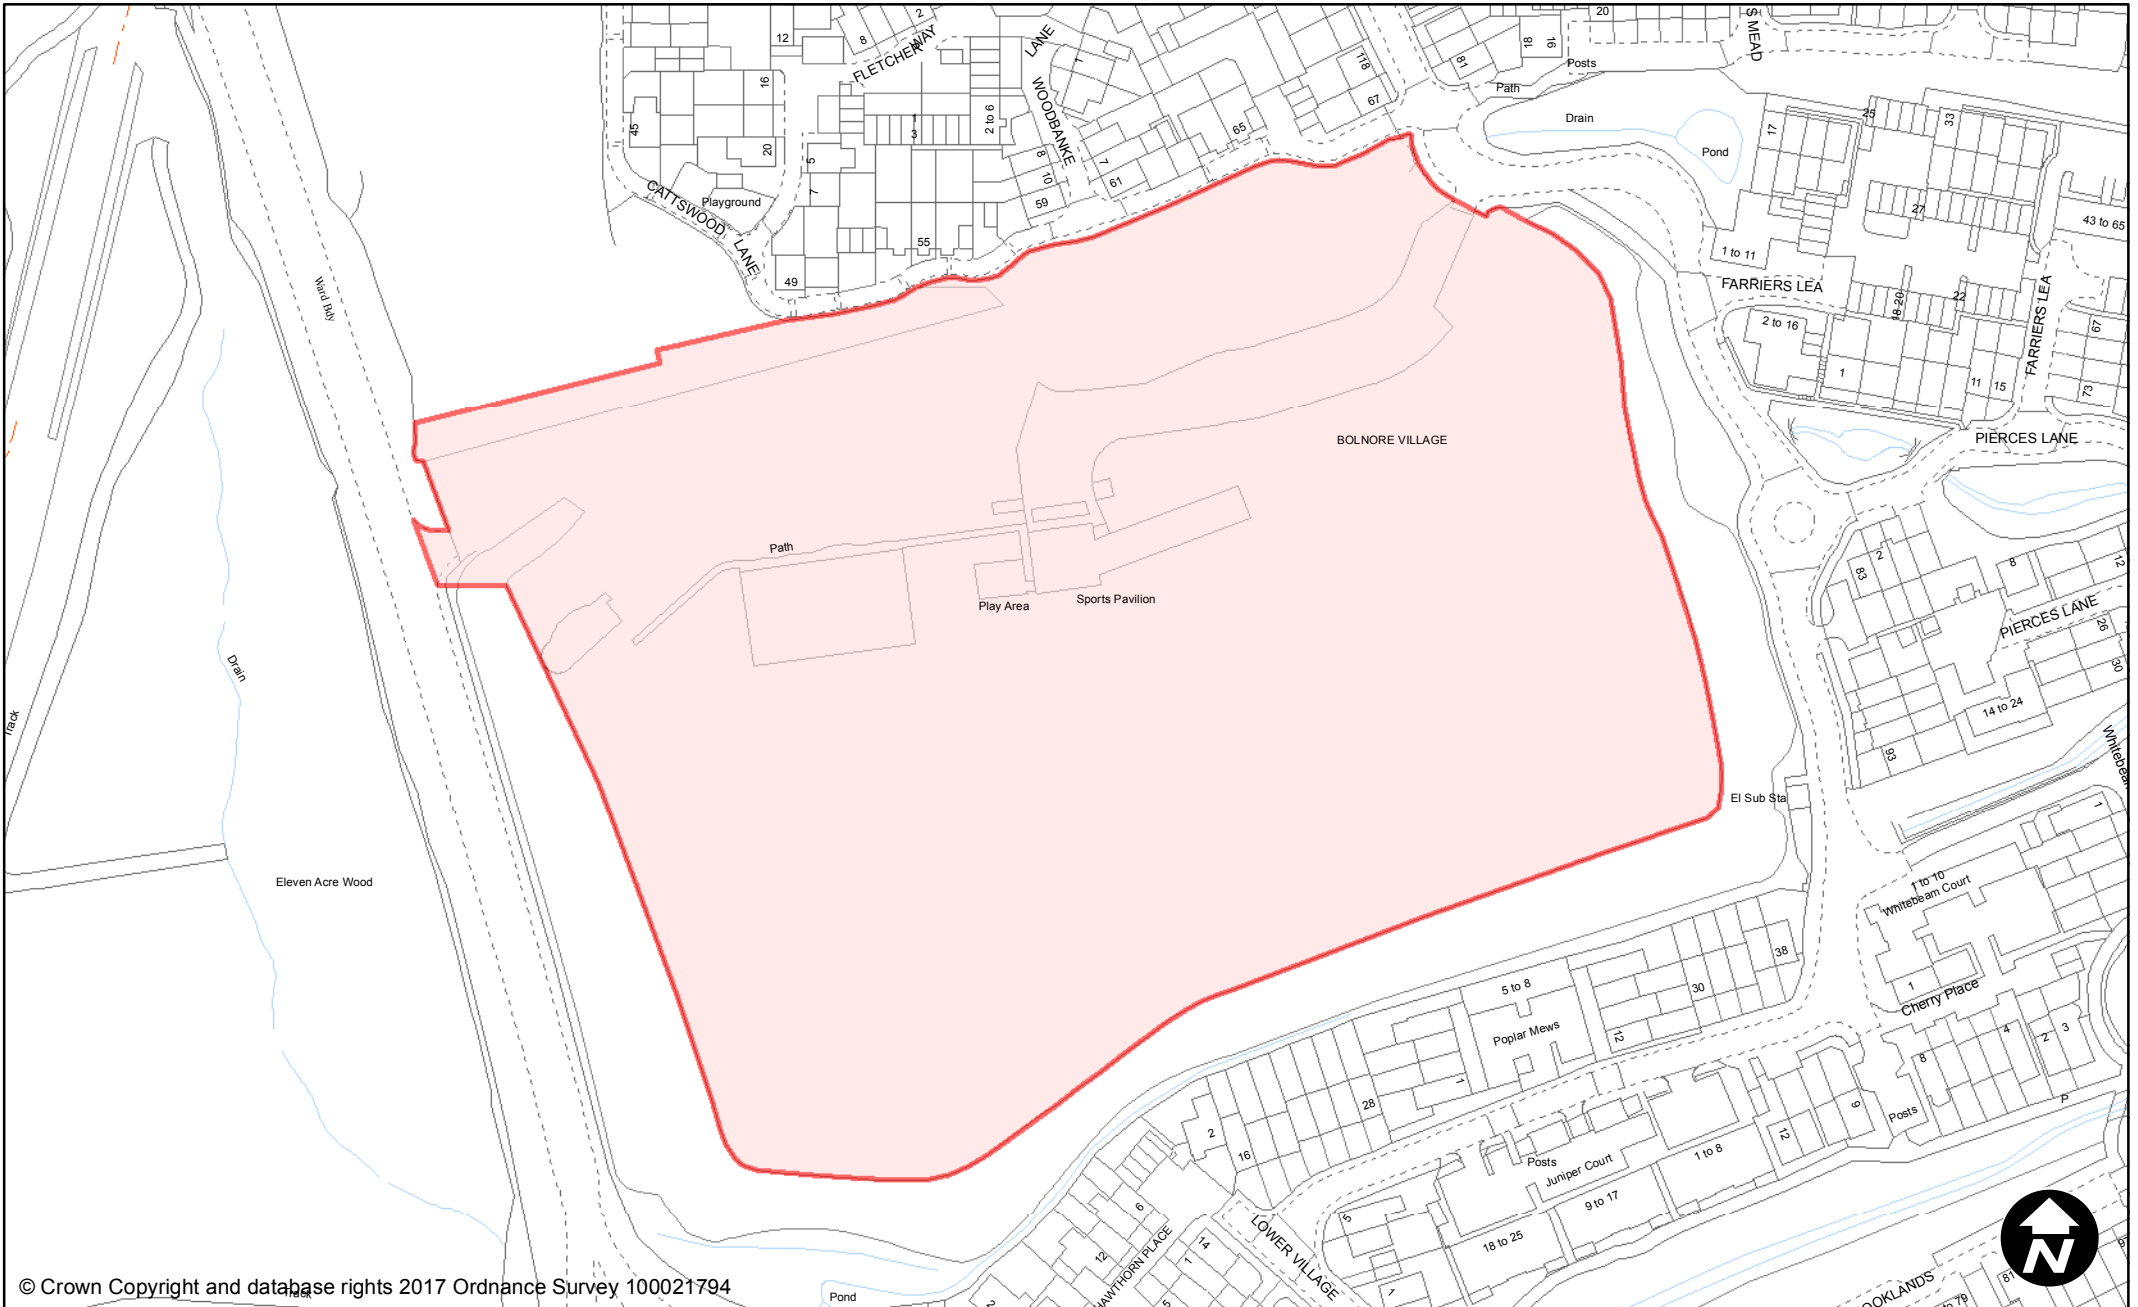

© Crown Copyright and database rights 2017 Ordnance Survey 100021794

**PUBLIC SPACE
PROTECTION ORDER
(SCHEDULE 1)**

Order Type: Dog Fouling
Site Name: Tim Farmer Recreation Ground
Site Reference: PSPO/300/FL
Town / Parish: Haywards Heath

May 2017

Scale: 1:1,700