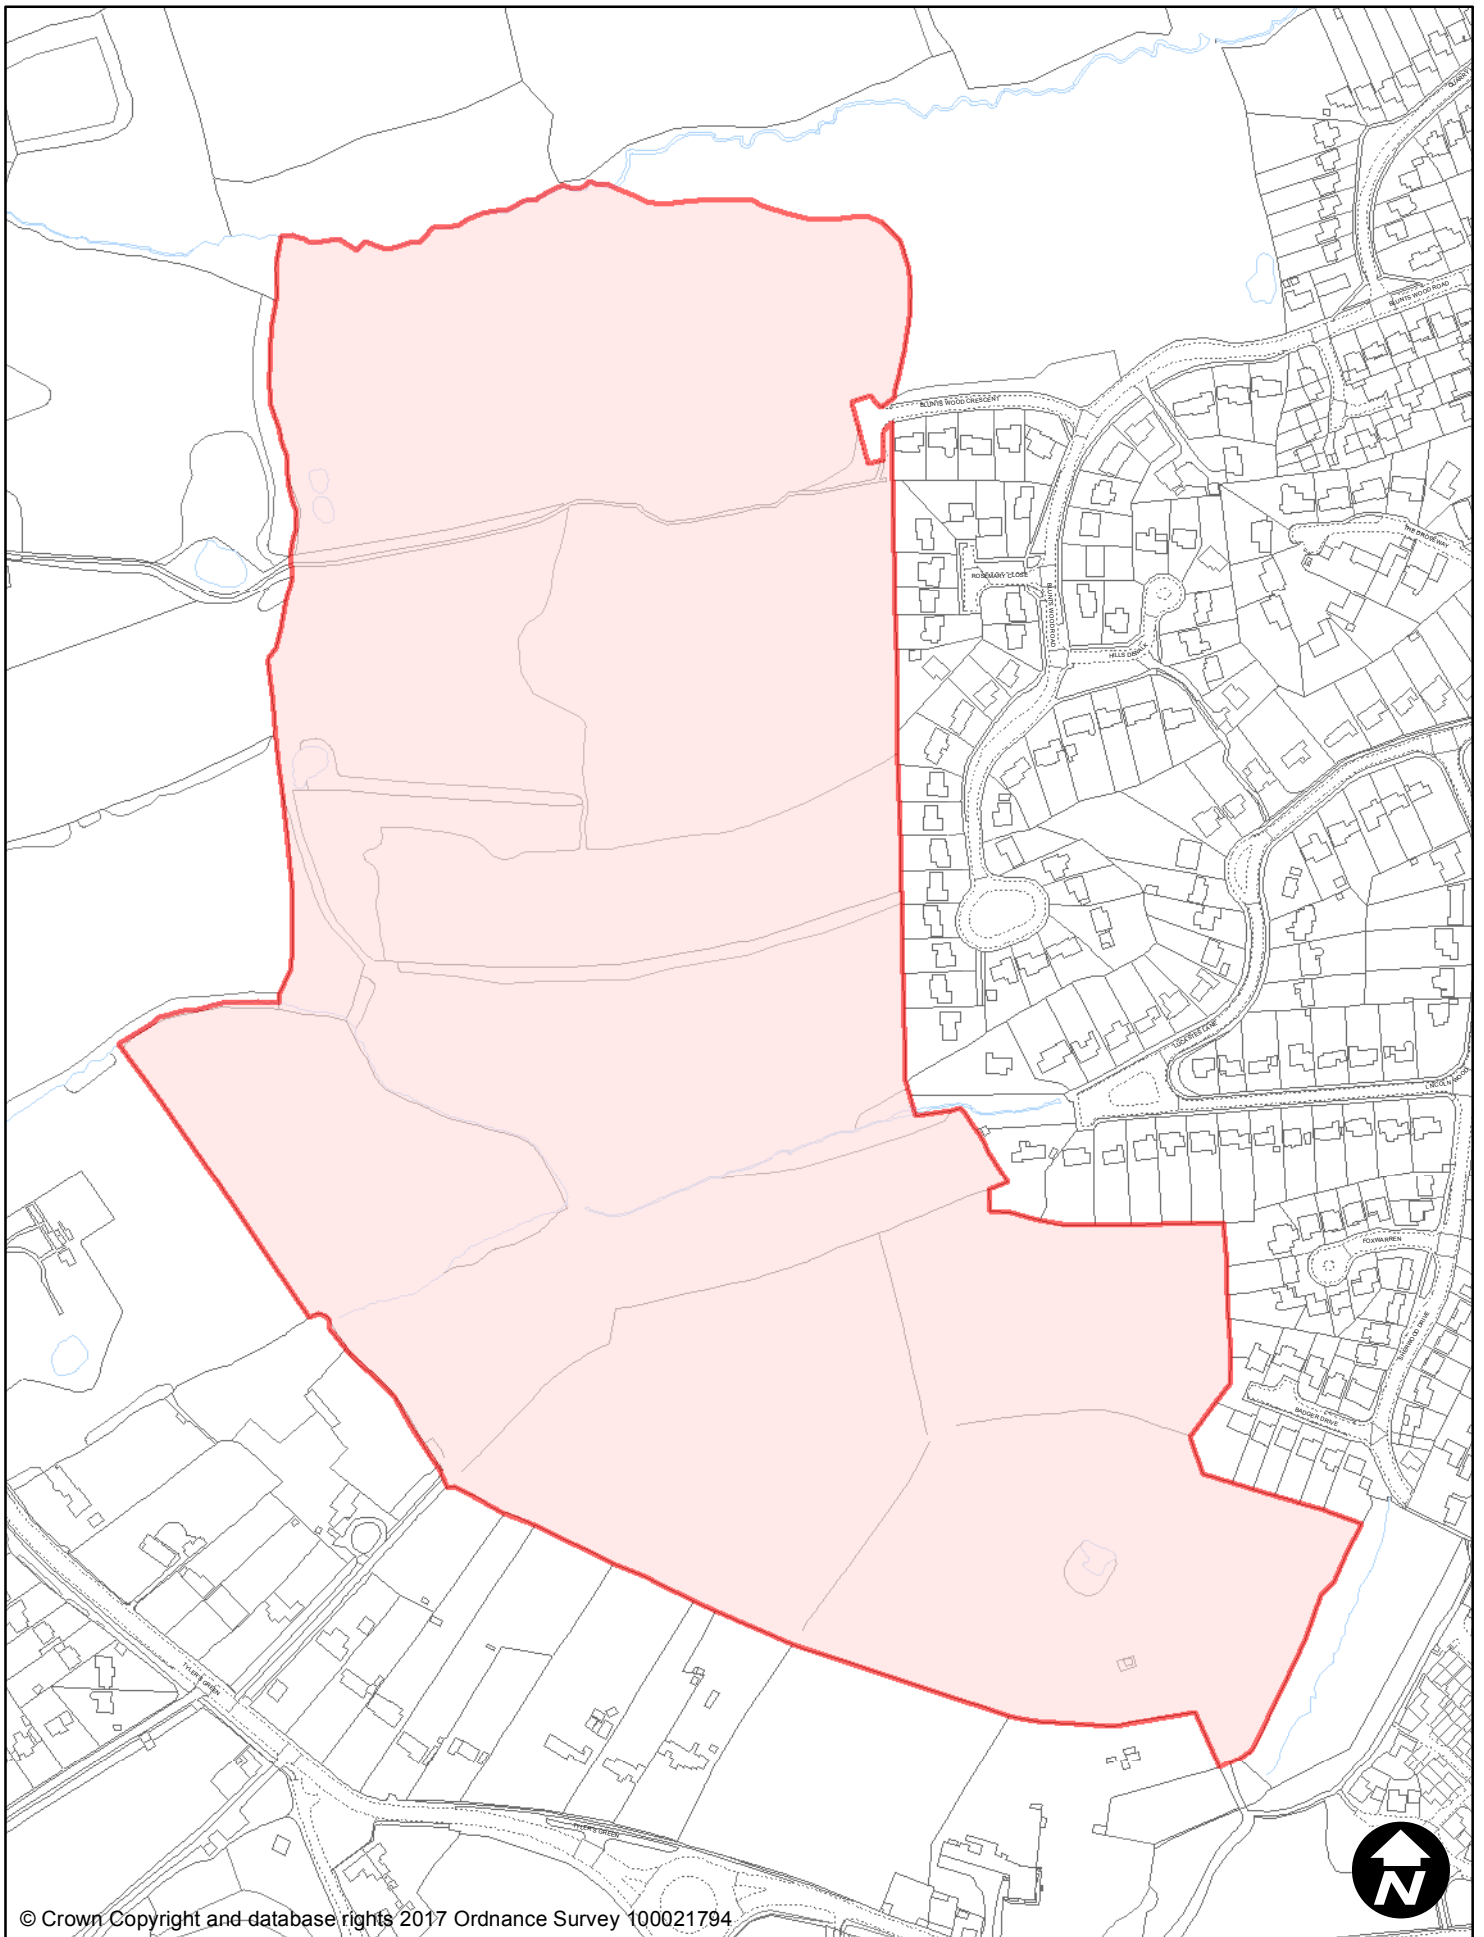

© Crown Copyright and database rights 2017 Ordnance Survey 100021794

PUBLIC SPACE PROTECTION ORDER (SCHEDULE 1)

May 2017

Order Type: Dog Fouling

Scale: 1:4,000

Site Name: Blunts Wood & Paiges Meadow

Site Reference: PSPO/027/FL

Town / Parish: Haywards Heath