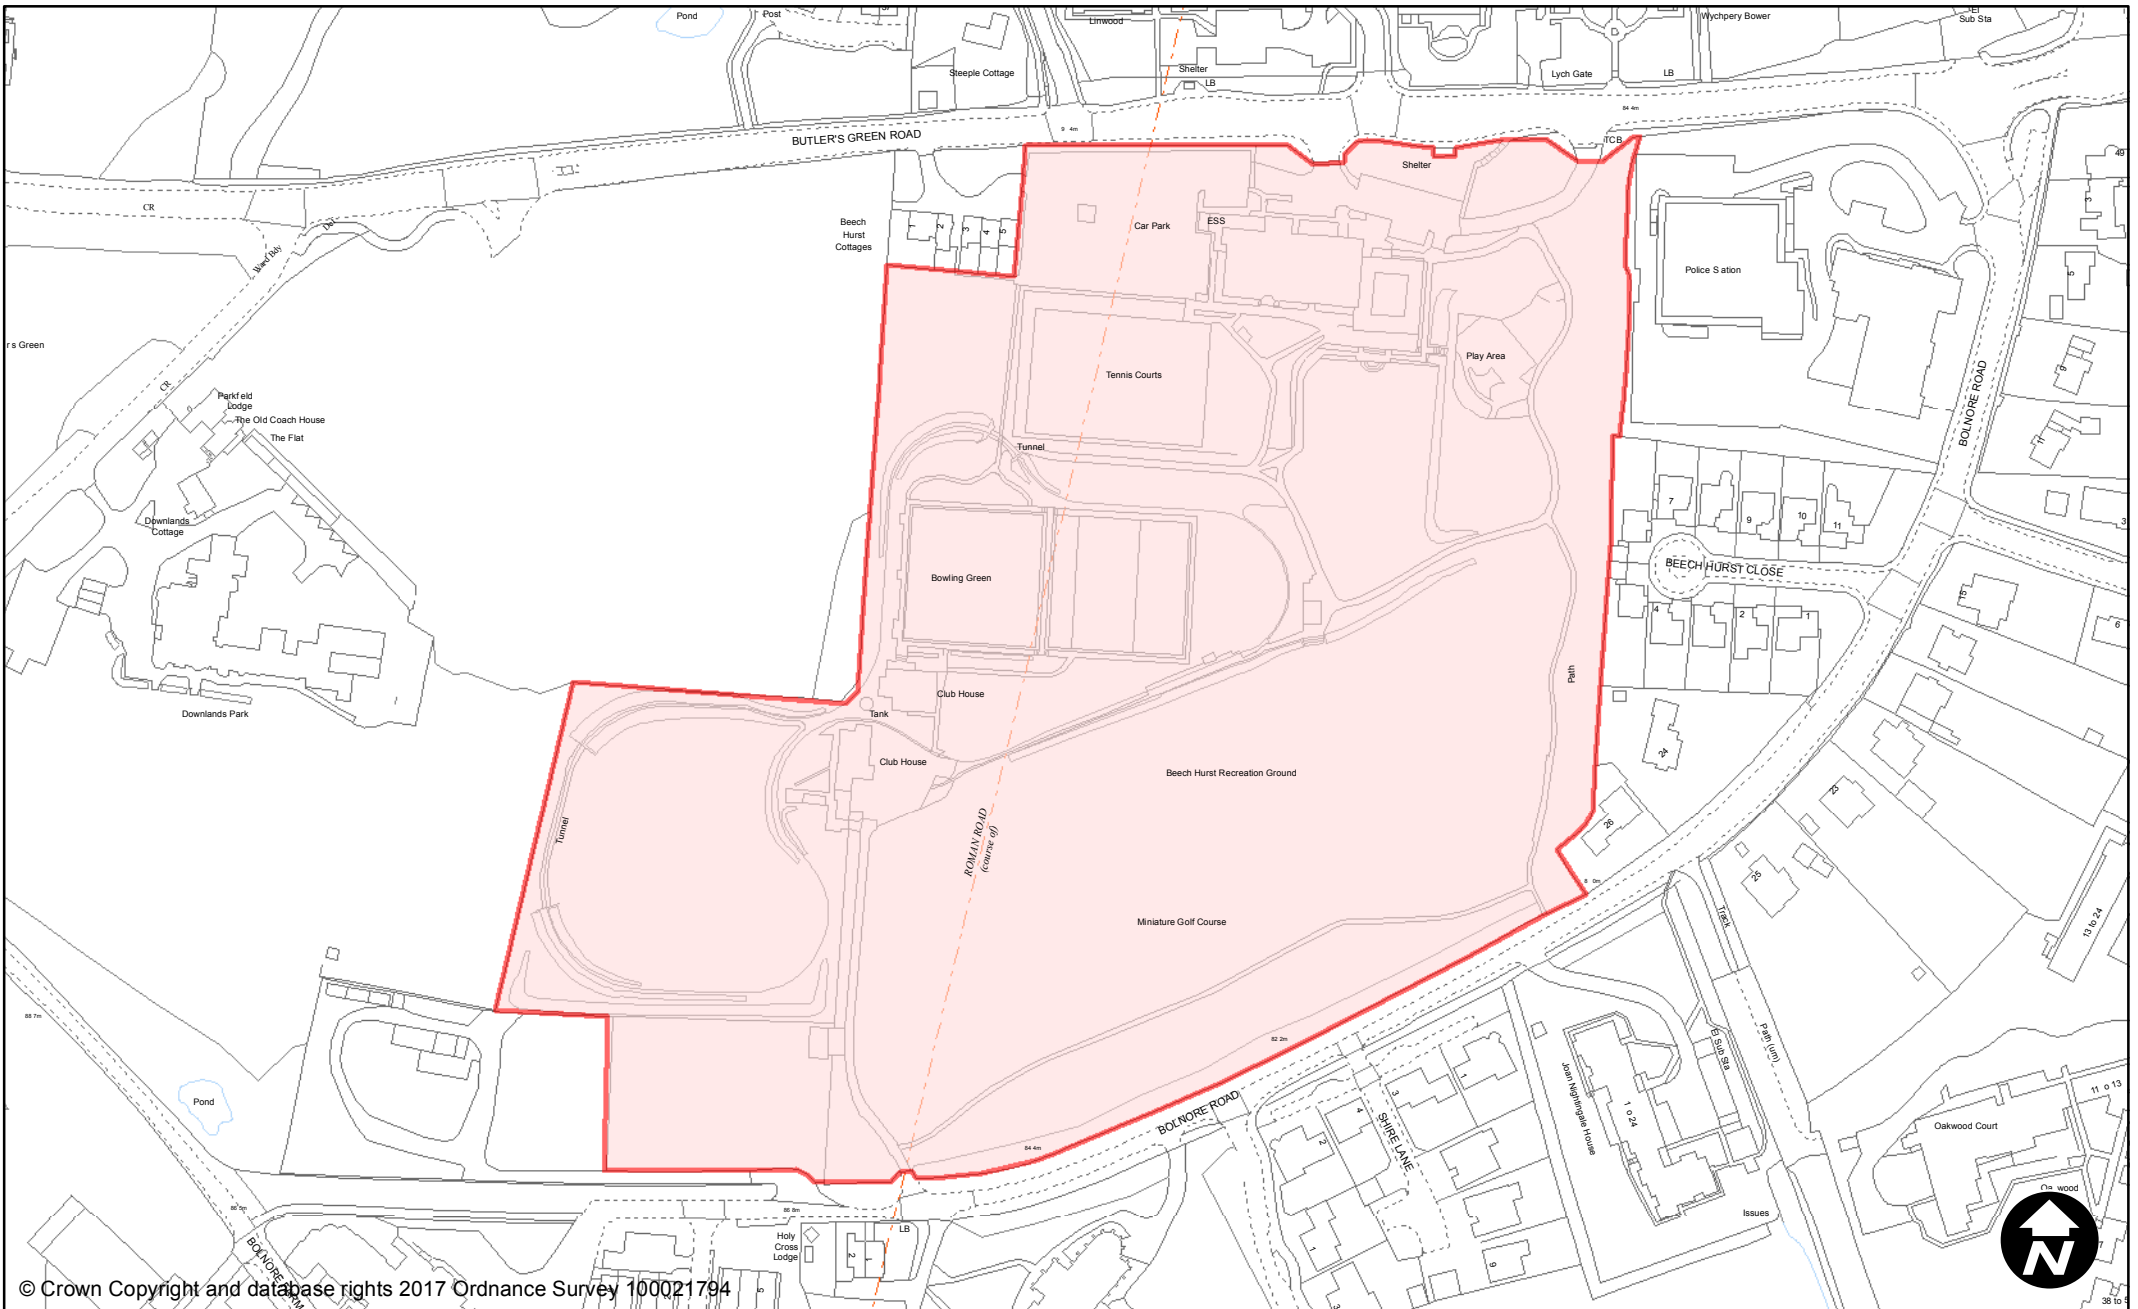

© Crown Copyright and database rights 2017 Ordnance Survey 100021794

**PUBLIC SPACE
PROTECTION ORDER
(SCHEDULE 1)**

Order Type: Dog Fouling
Site Name: Beech Hurst Gardens
Site Reference: PSPO/008/FL

Town / Parish: Haywards Heath

May 2017

Scale: 1:2,200