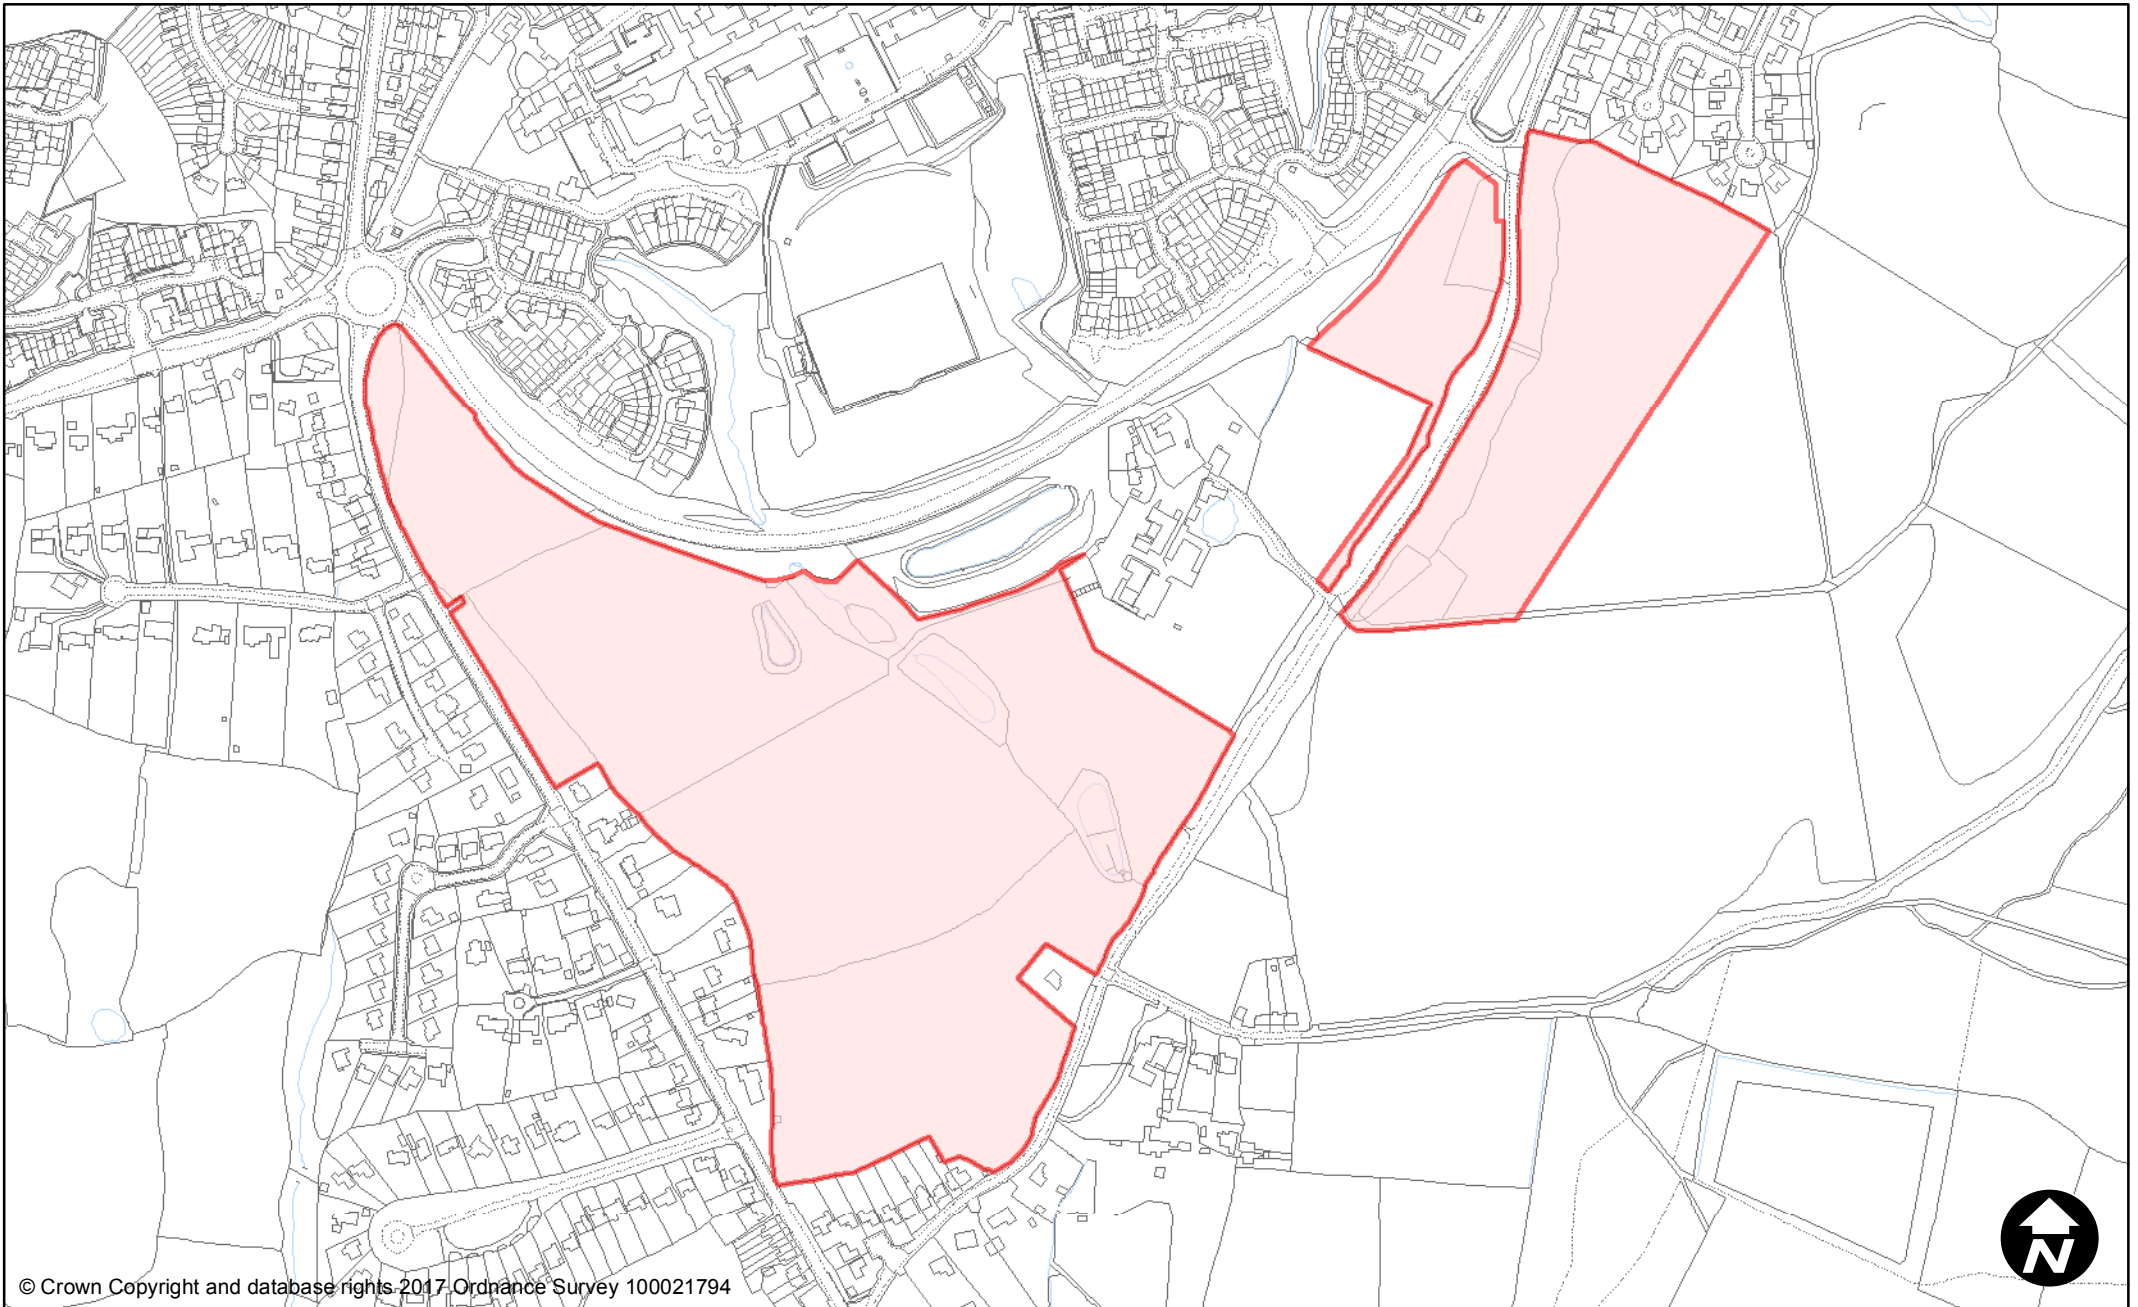

© Crown Copyright and database rights 2017 Ordnance Survey 100021794

**PUBLIC SPACE
PROTECTION ORDER
(SCHEDULE 1)**

Order Type: Dog Fouling
Site Name: Hurst Farm
Site Reference: PSPO/030/FL

Town / Parish: Haywards Heath

May 2017

Scale: 1:5,300