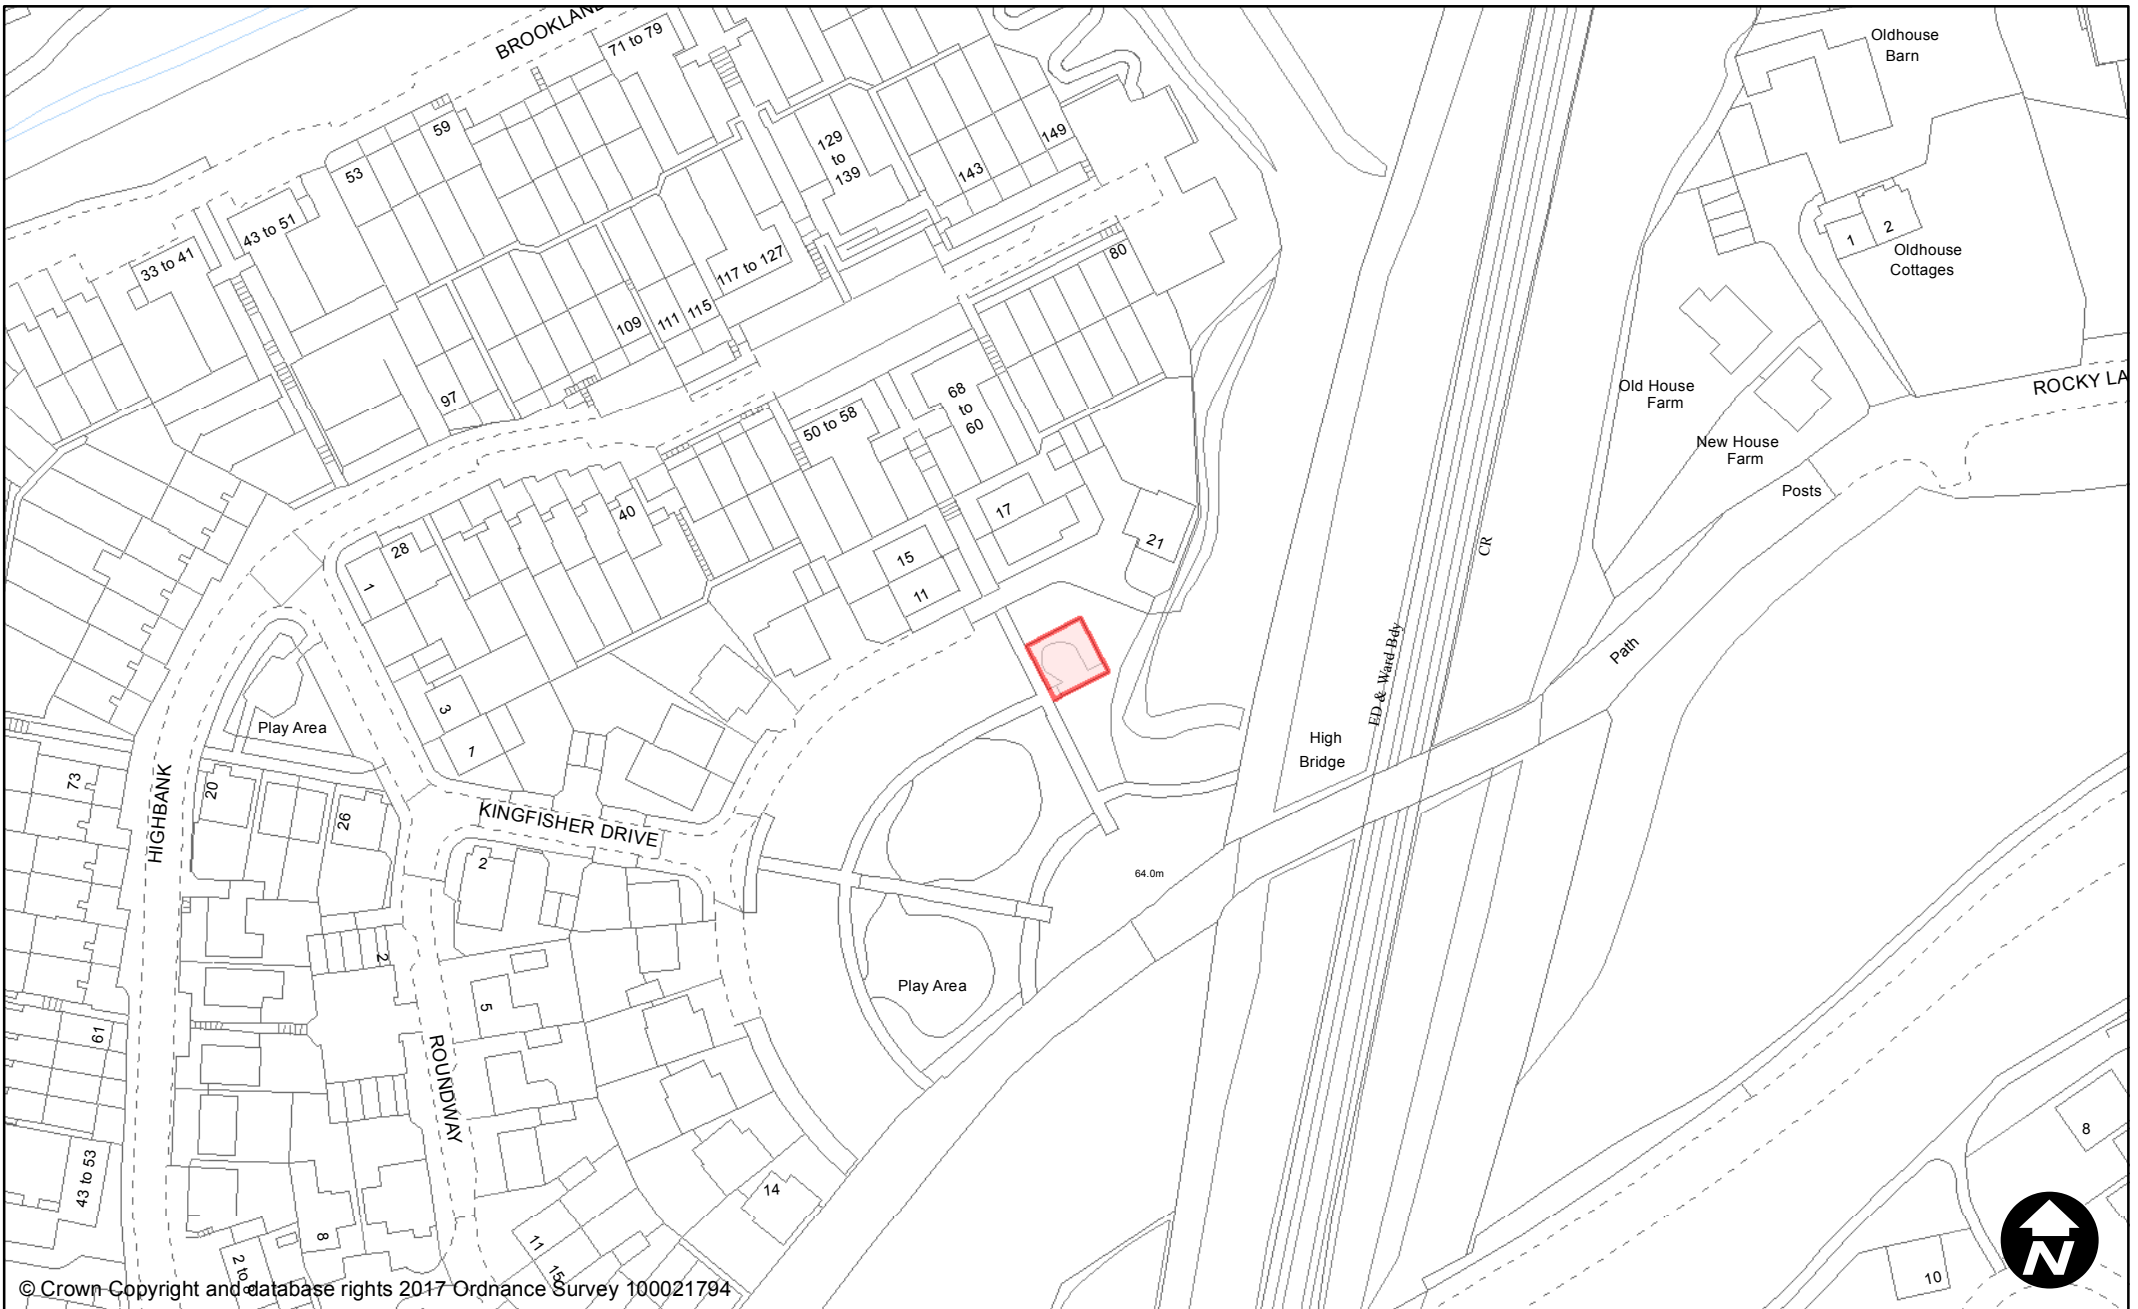

© Crown Copyright and database rights 2017 Ordnance Survey 100021794

**PUBLIC SPACE
PROTECTION ORDER
(SCHEDULE 1)**

Order Type: Dog Fouling
Site Name: Kingfishers Toddler Play Area
Site Reference: PSPO/224/FL
Town / Parish: Haywards Heath

May 2017

Scale: 1:1,250