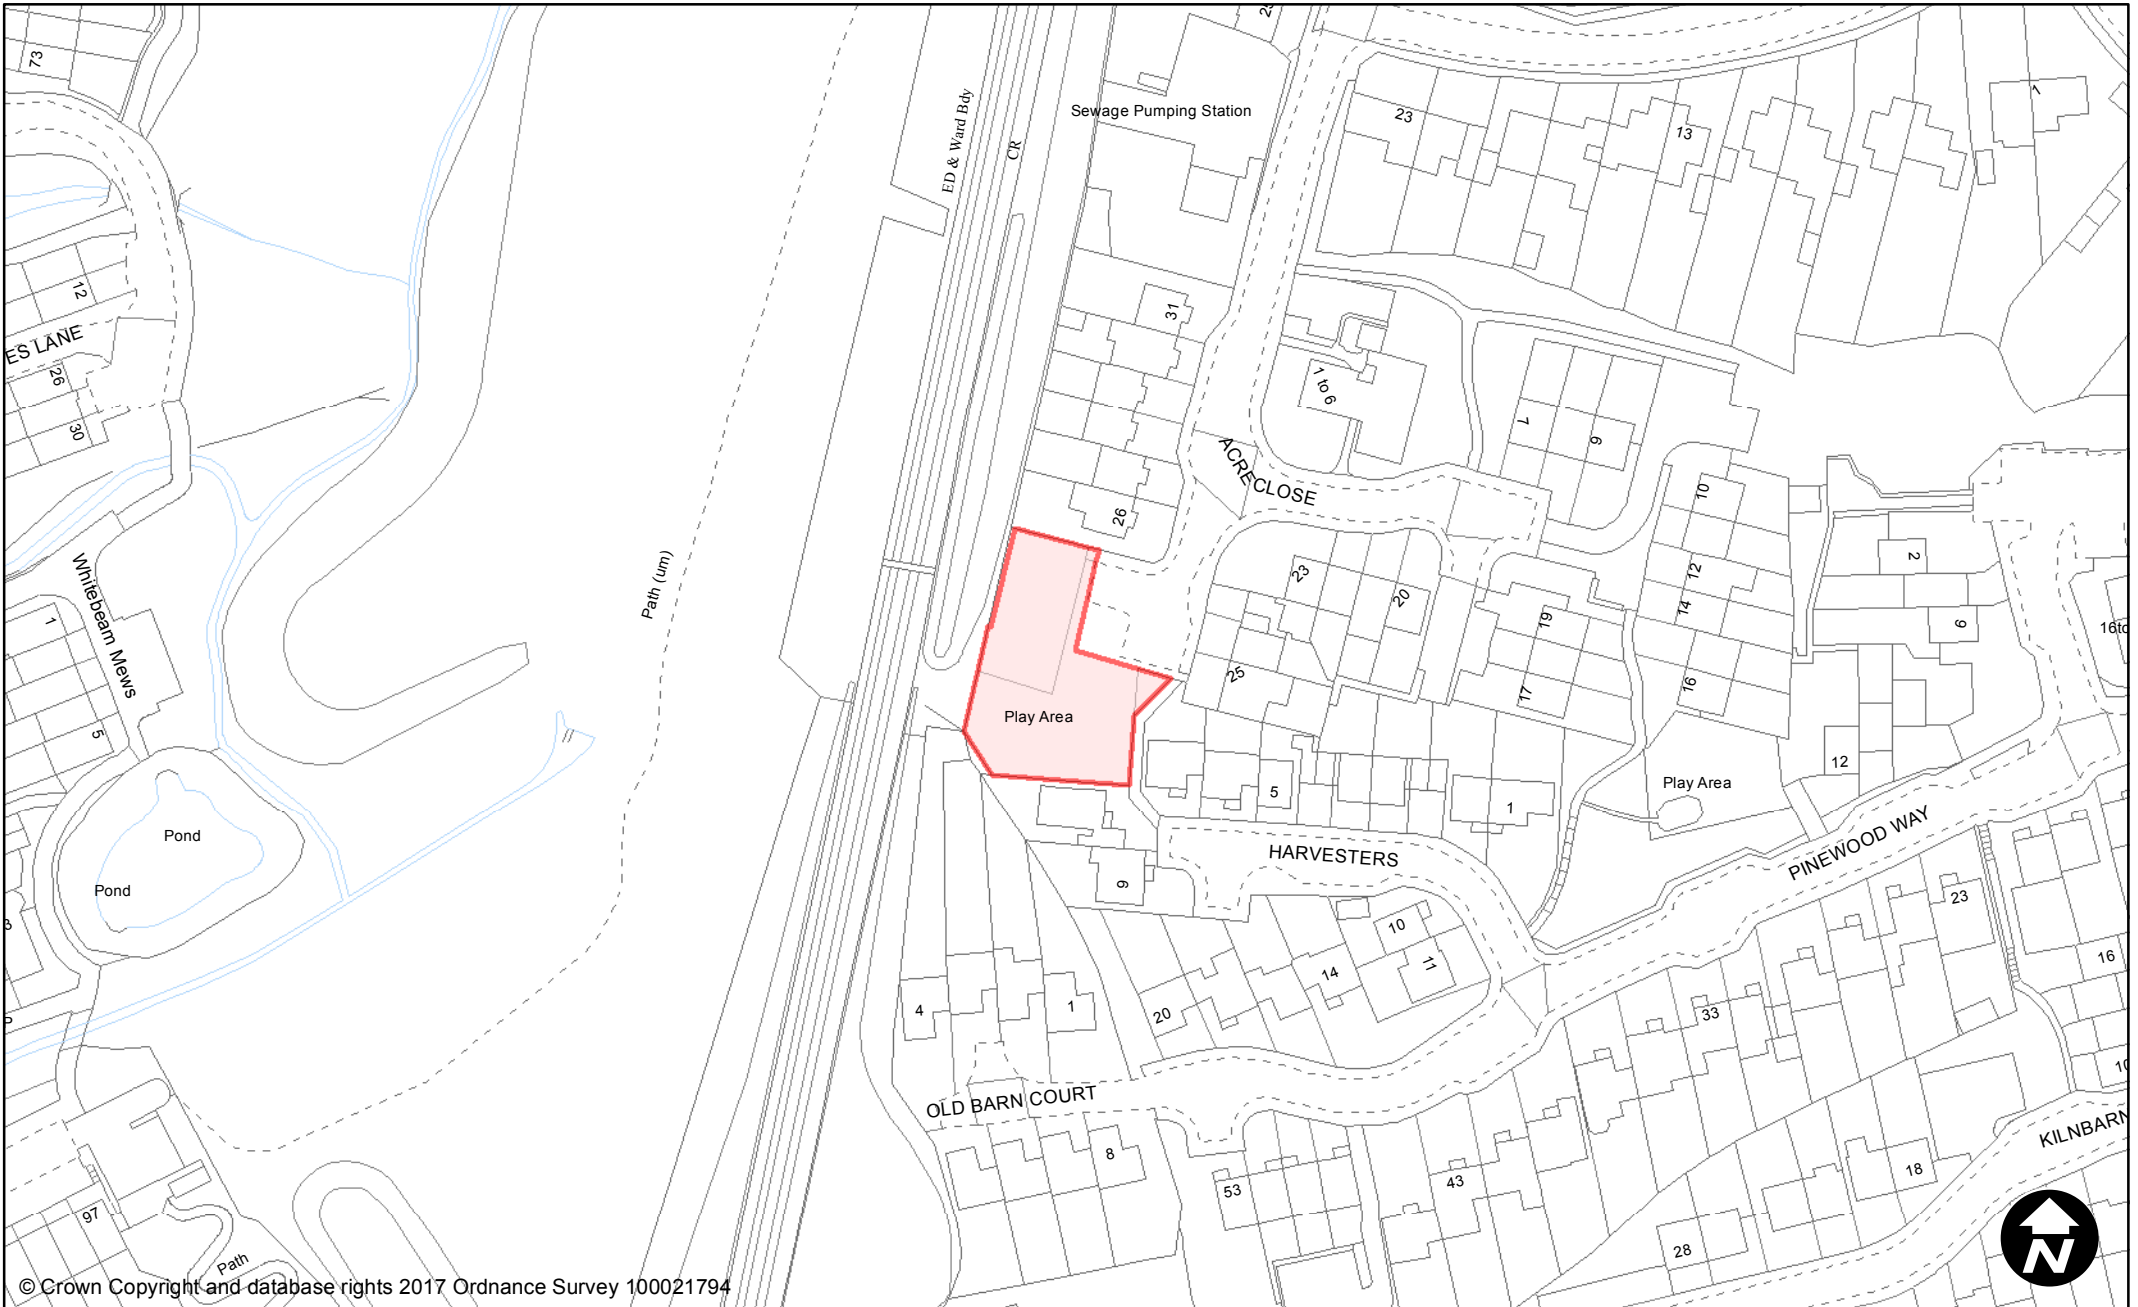

# **PUBLIC SPACES PROTECTION ORDER 2017**

Supporting Maps

### **Dog Fouling**

Haywards Heath

Maps are sorted by site name

© Crown Copyright and database rights 2017 Ordnance Survey 100021794

**PUBLIC SPACE  
PROTECTION ORDER  
(SCHEDULE 1)**

**Order Type:** Dog Fouling  
**Site Name:** Acre Close  
**Site Reference:** PSPO/204/FL