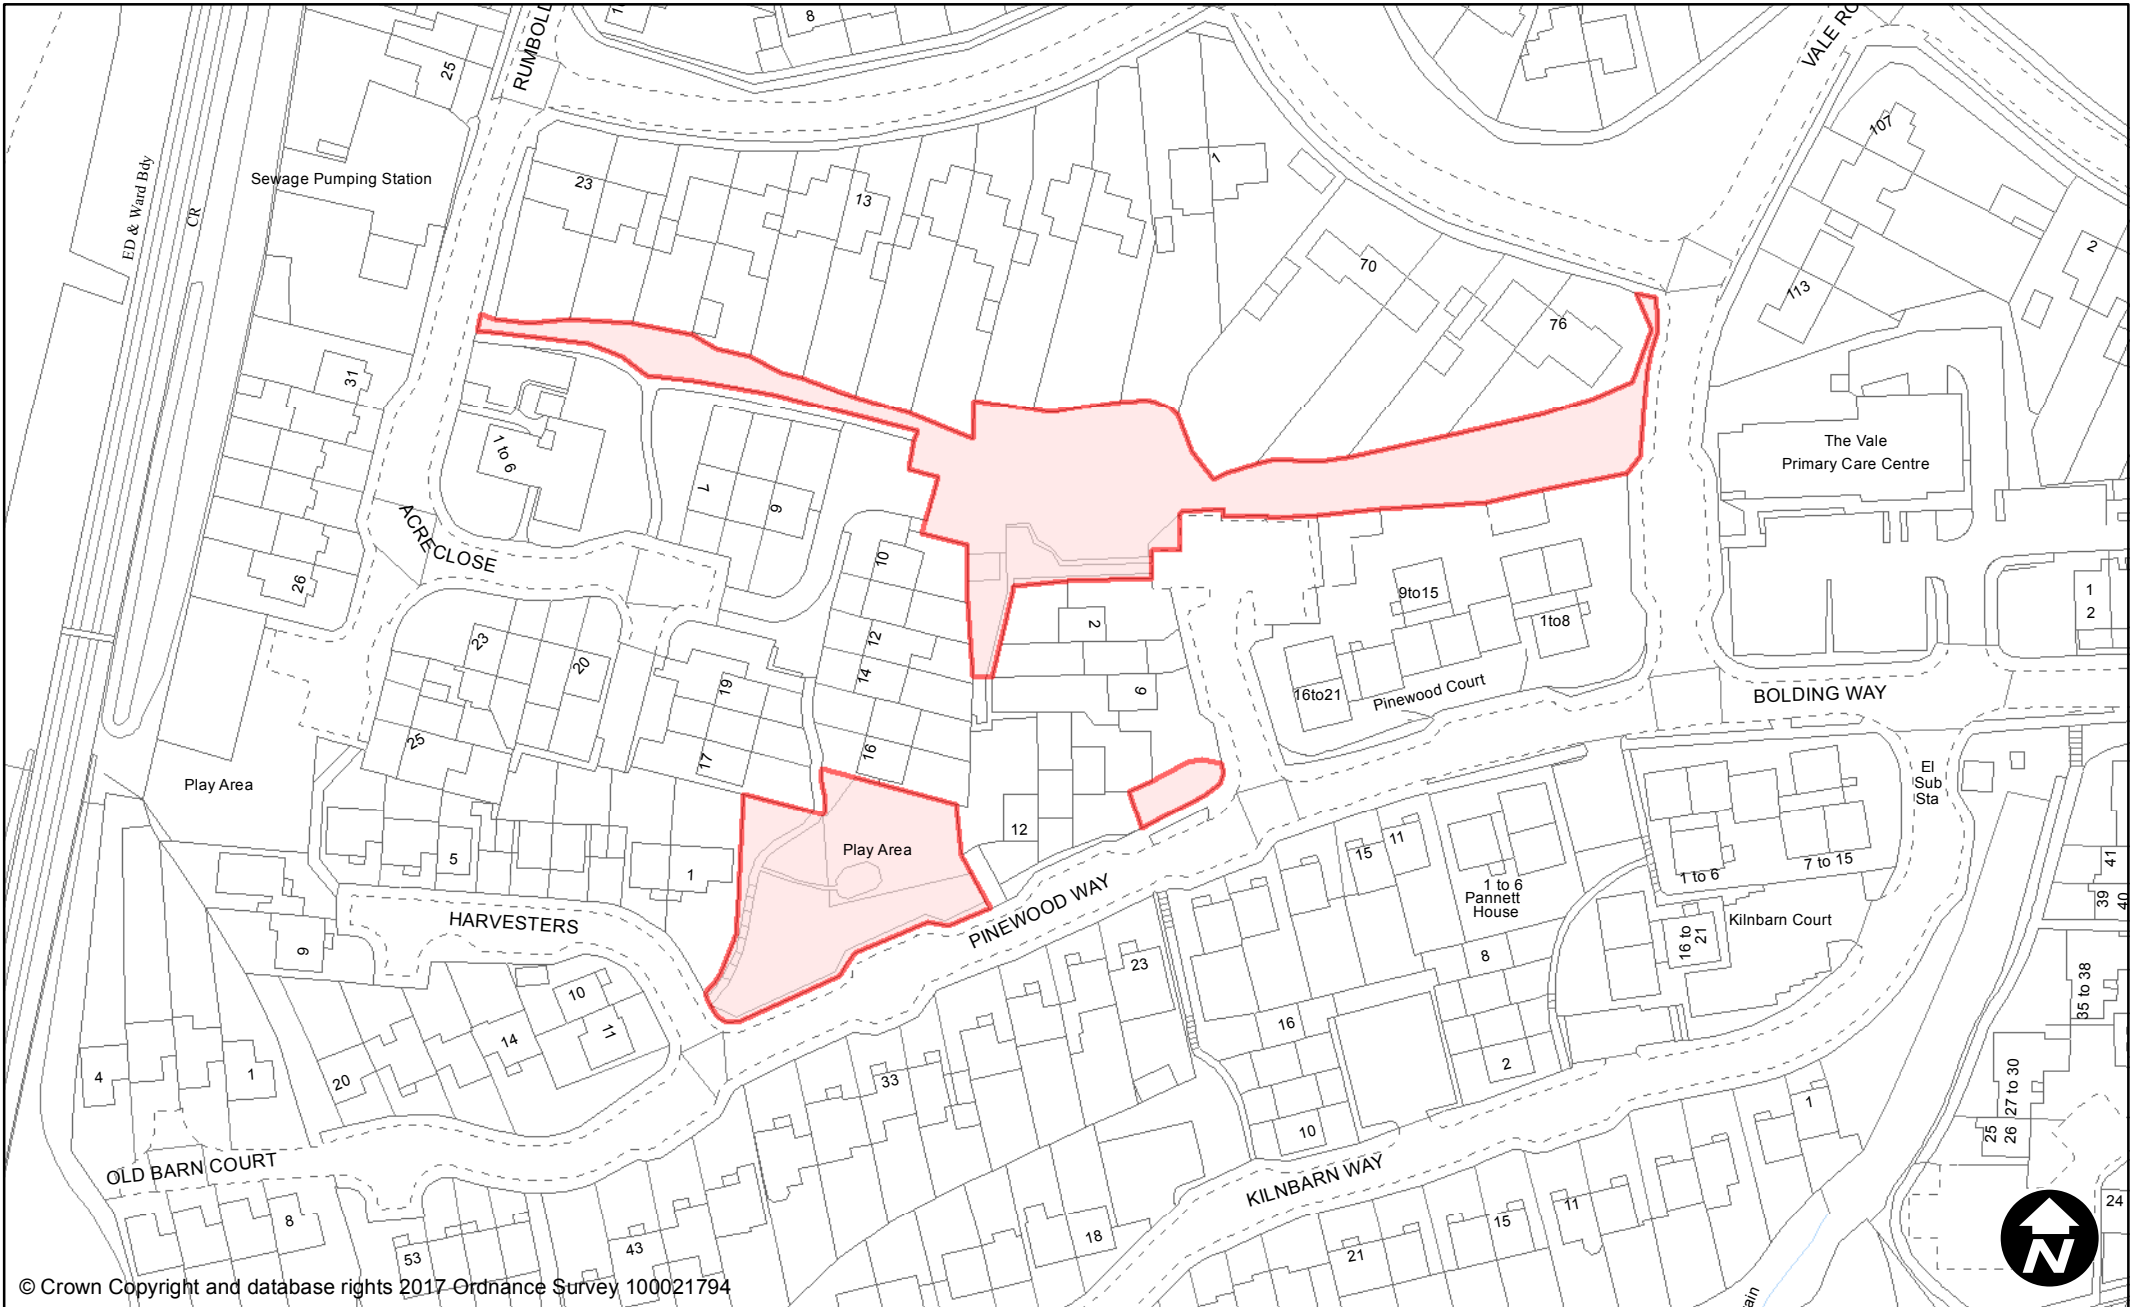

**Town / Parish:** Haywards Heath

May 2017

**Scale:** 1:1,250

© Crown Copyright and database rights 2017 Ordnance Survey 100021794

**PUBLIC SPACE  
PROTECTION ORDER  
(SCHEDULE 1)**

**Order Type:** Dog Fouling  
**Site Name:** Pinewood Way Open Space & Play Area  
**Site Reference:** PSPO/231/FL  
**Town / Parish:** Haywards Heath