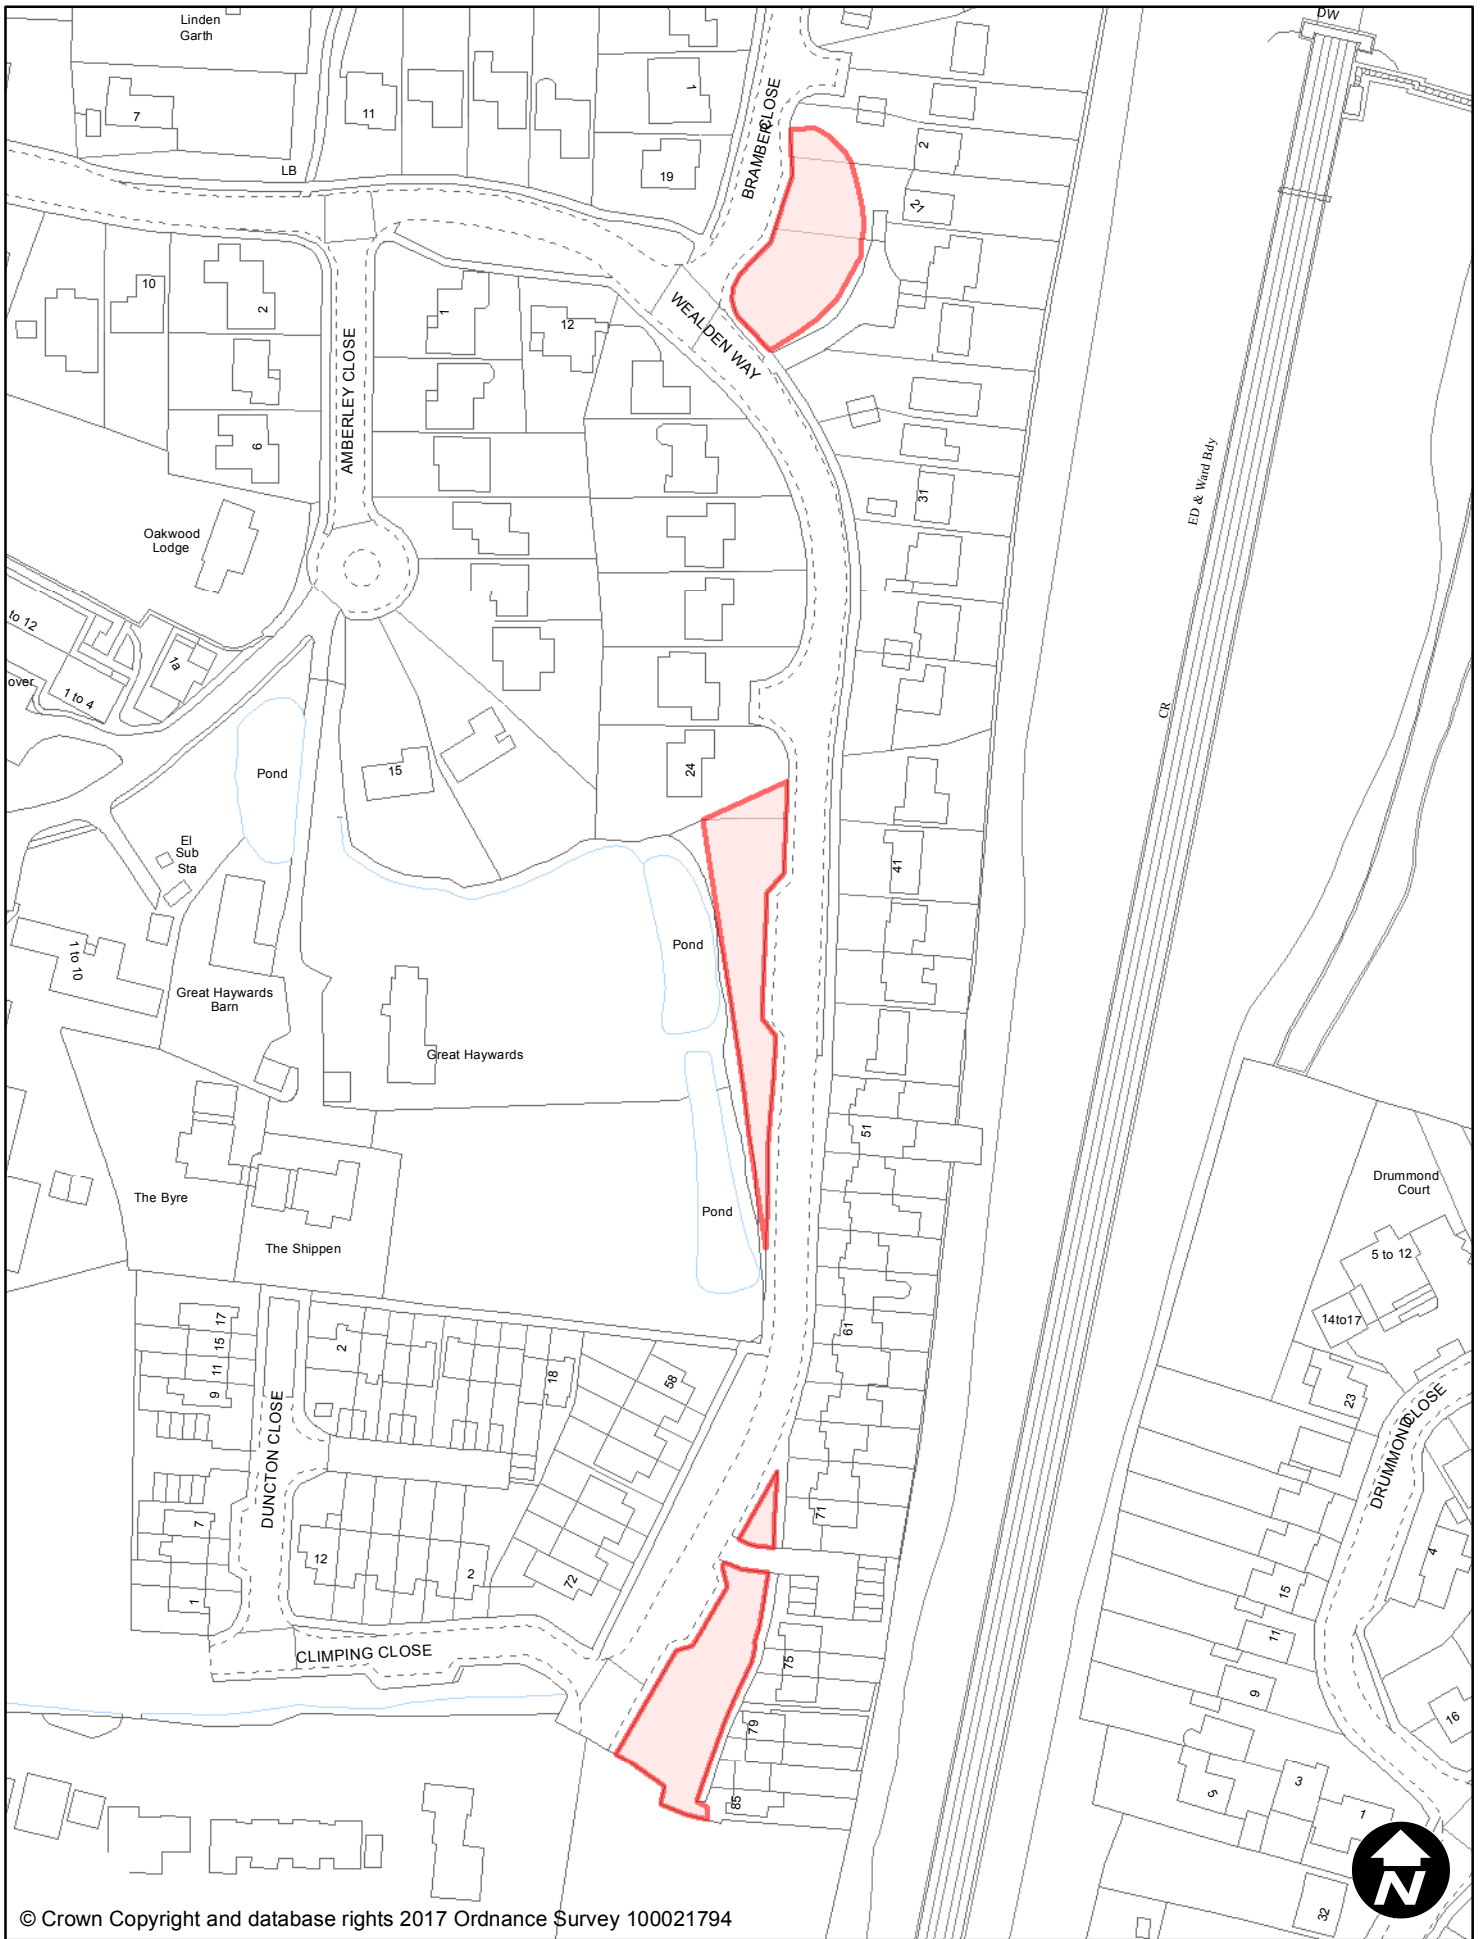

© Crown Copyright and database rights 2017 Ordnance Survey 100021794

PUBLIC SPACE PROTECTION ORDER (SCHEDULE 1)

May 2017

Order Type: Dog Fouling
Site Name: Wealden Way Open Space
Site Reference: PSPO/244/FL   Town / Parish: Haywards Heath

Scale: 1:1,500