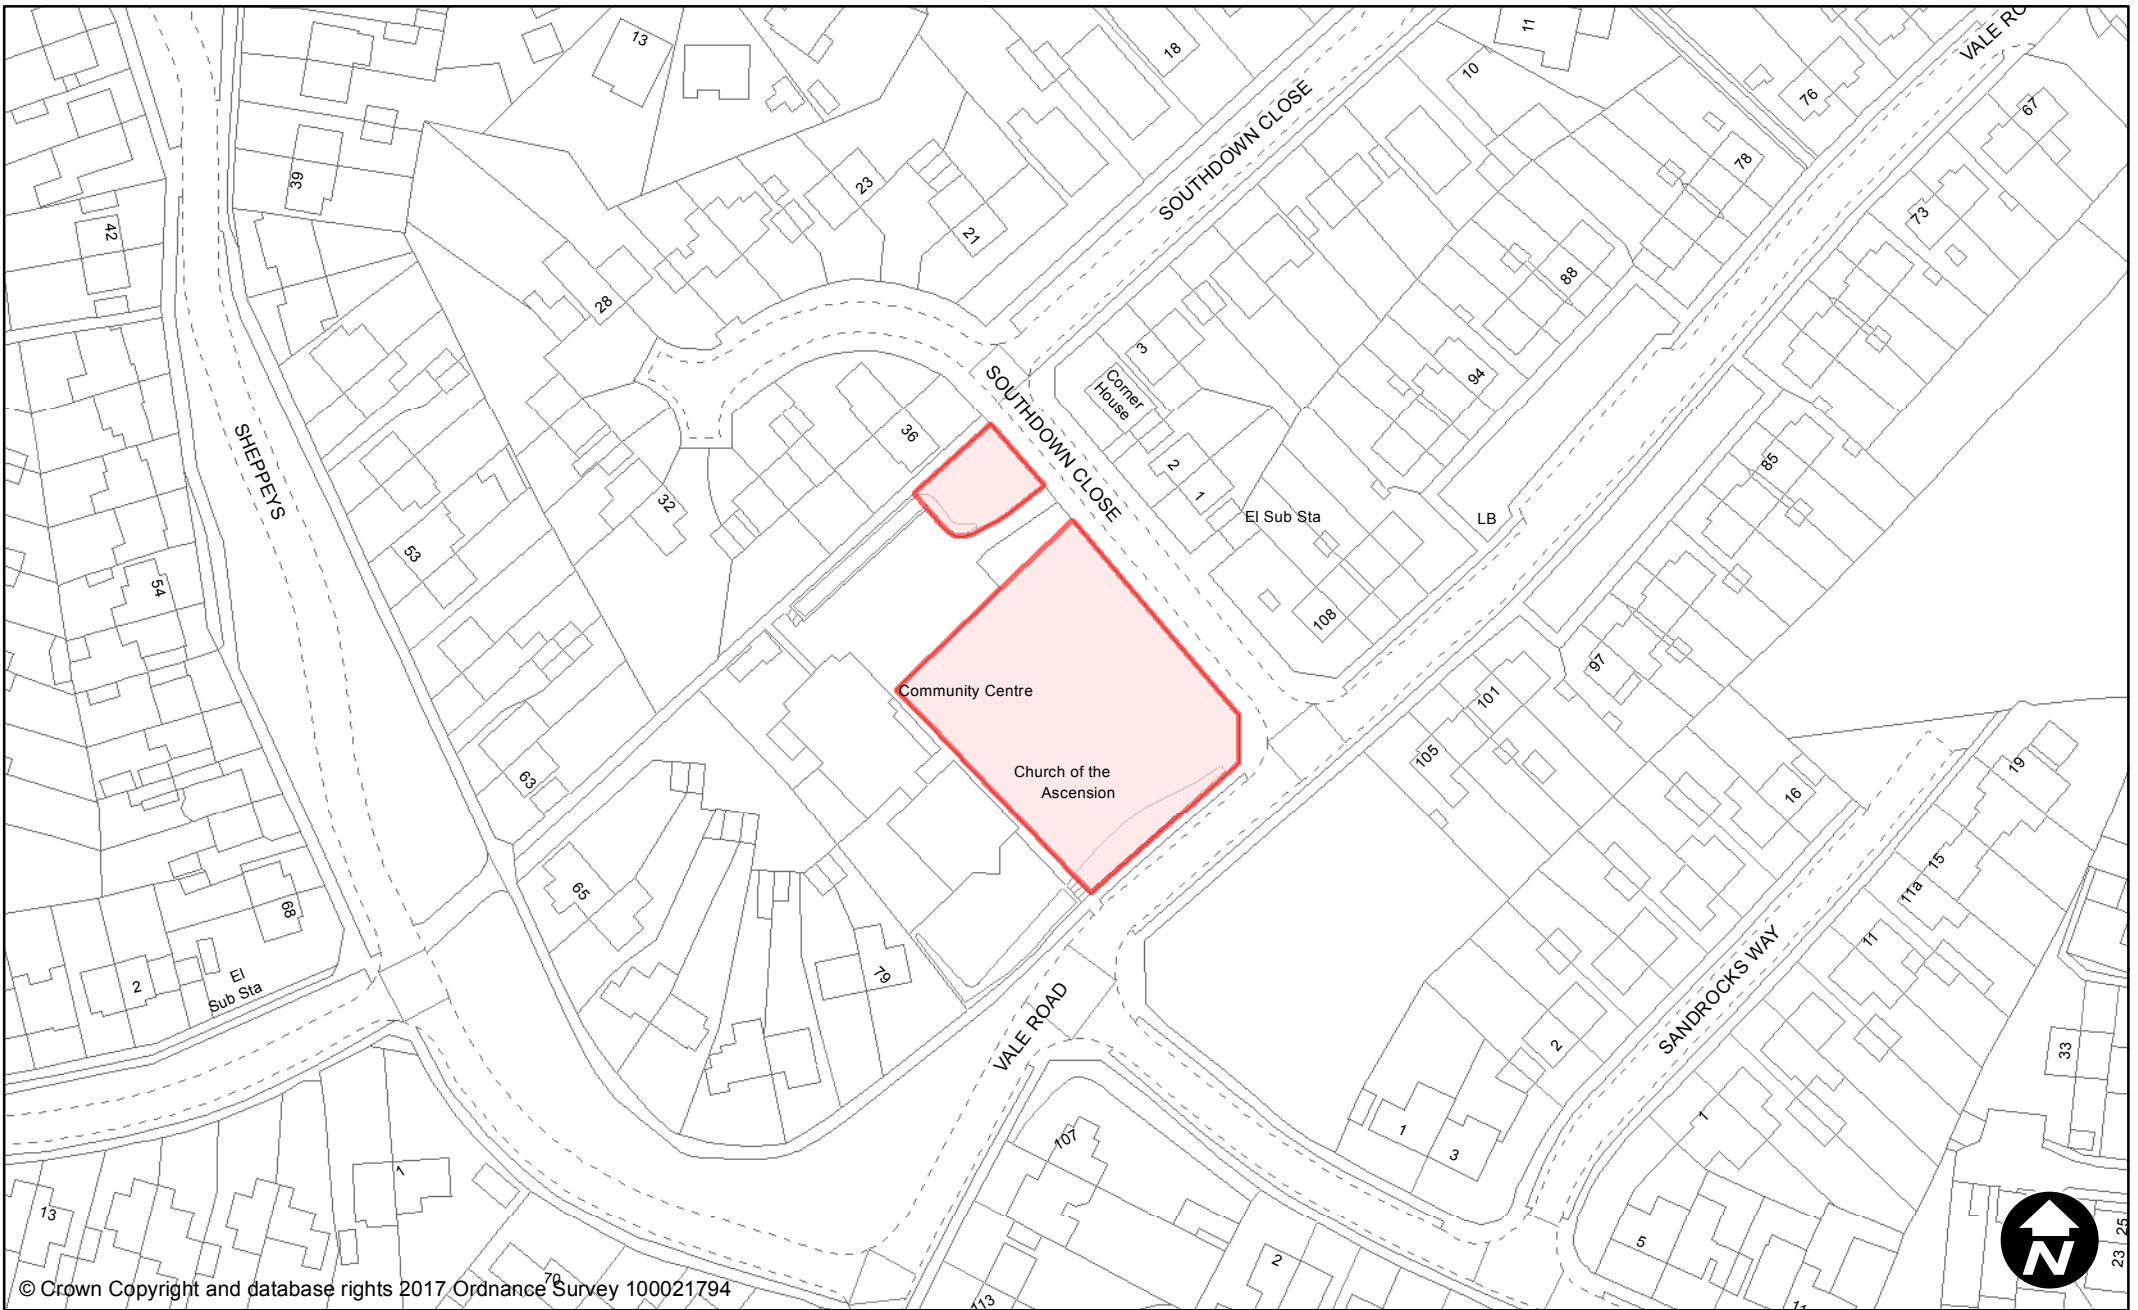

© Crown Copyright and database rights 2017 Ordnance Survey 100021794

**PUBLIC SPACE
PROTECTION ORDER
(SCHEDULE 1)**

Order Type: Dog Fouling
Site Name: Vale Road, Church of the Ascension
Site Reference: PSPO/242/FL
Town / Parish: Haywards Heath

May 2017

Scale: 1:1,250