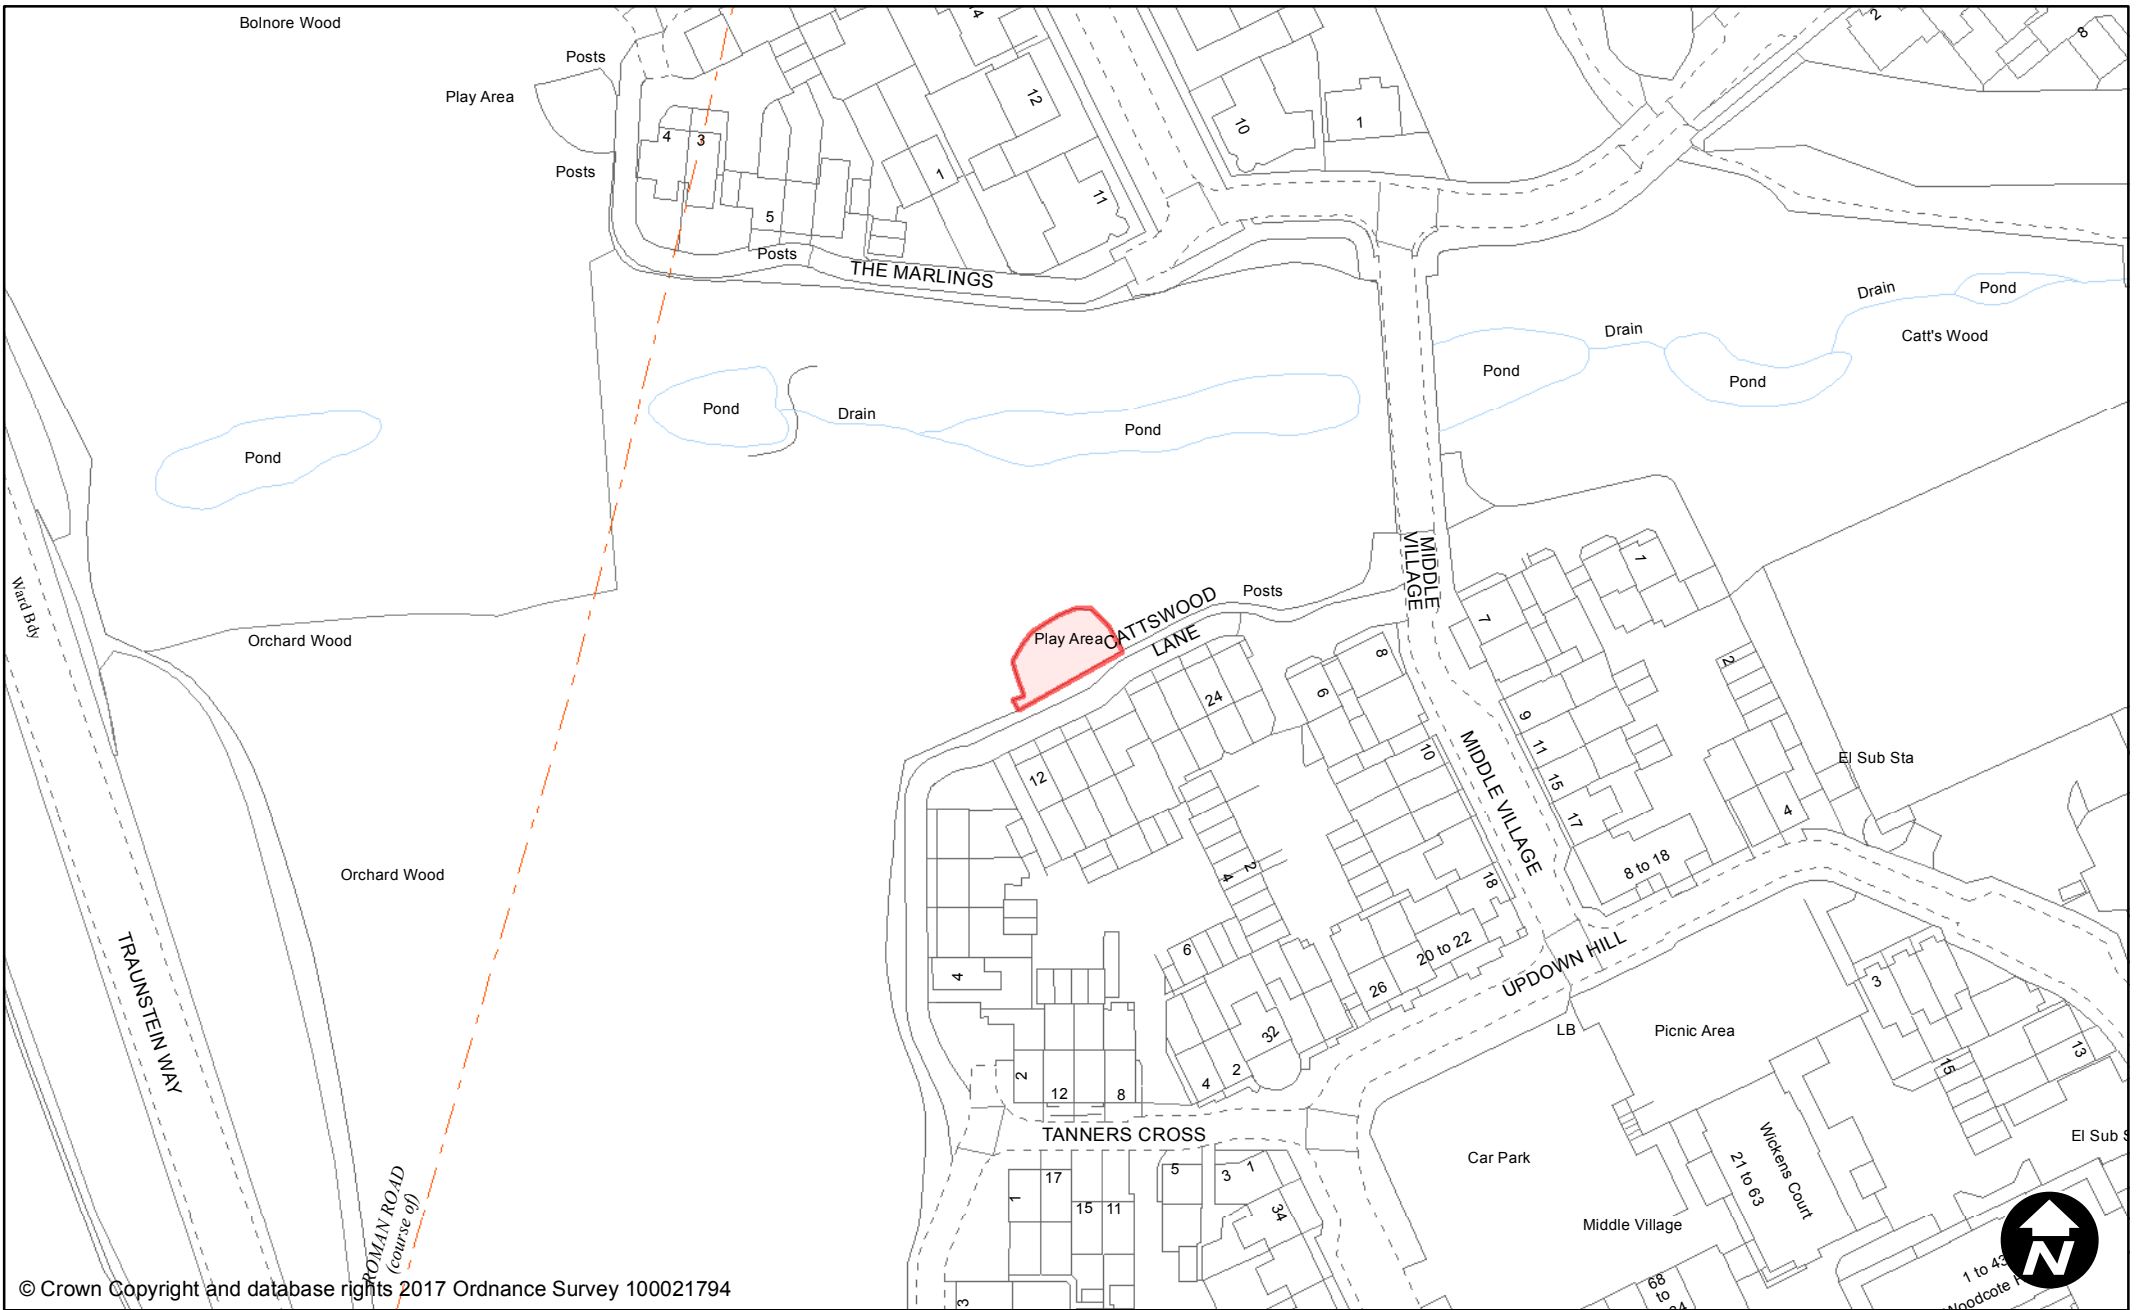

Scale: 1:2,300

© Crown Copyright and database rights 2017 Ordnance Survey 100021794

**PUBLIC SPACE  
PROTECTION ORDER  
(SCHEDULE 1)**

**Order Type:** Dog Fouling  
**Site Name:** Cattswood Lane Toddler Play Area  
**Site Reference:** PSPO/210/FL  
**Town / Parish:** Haywards Heath