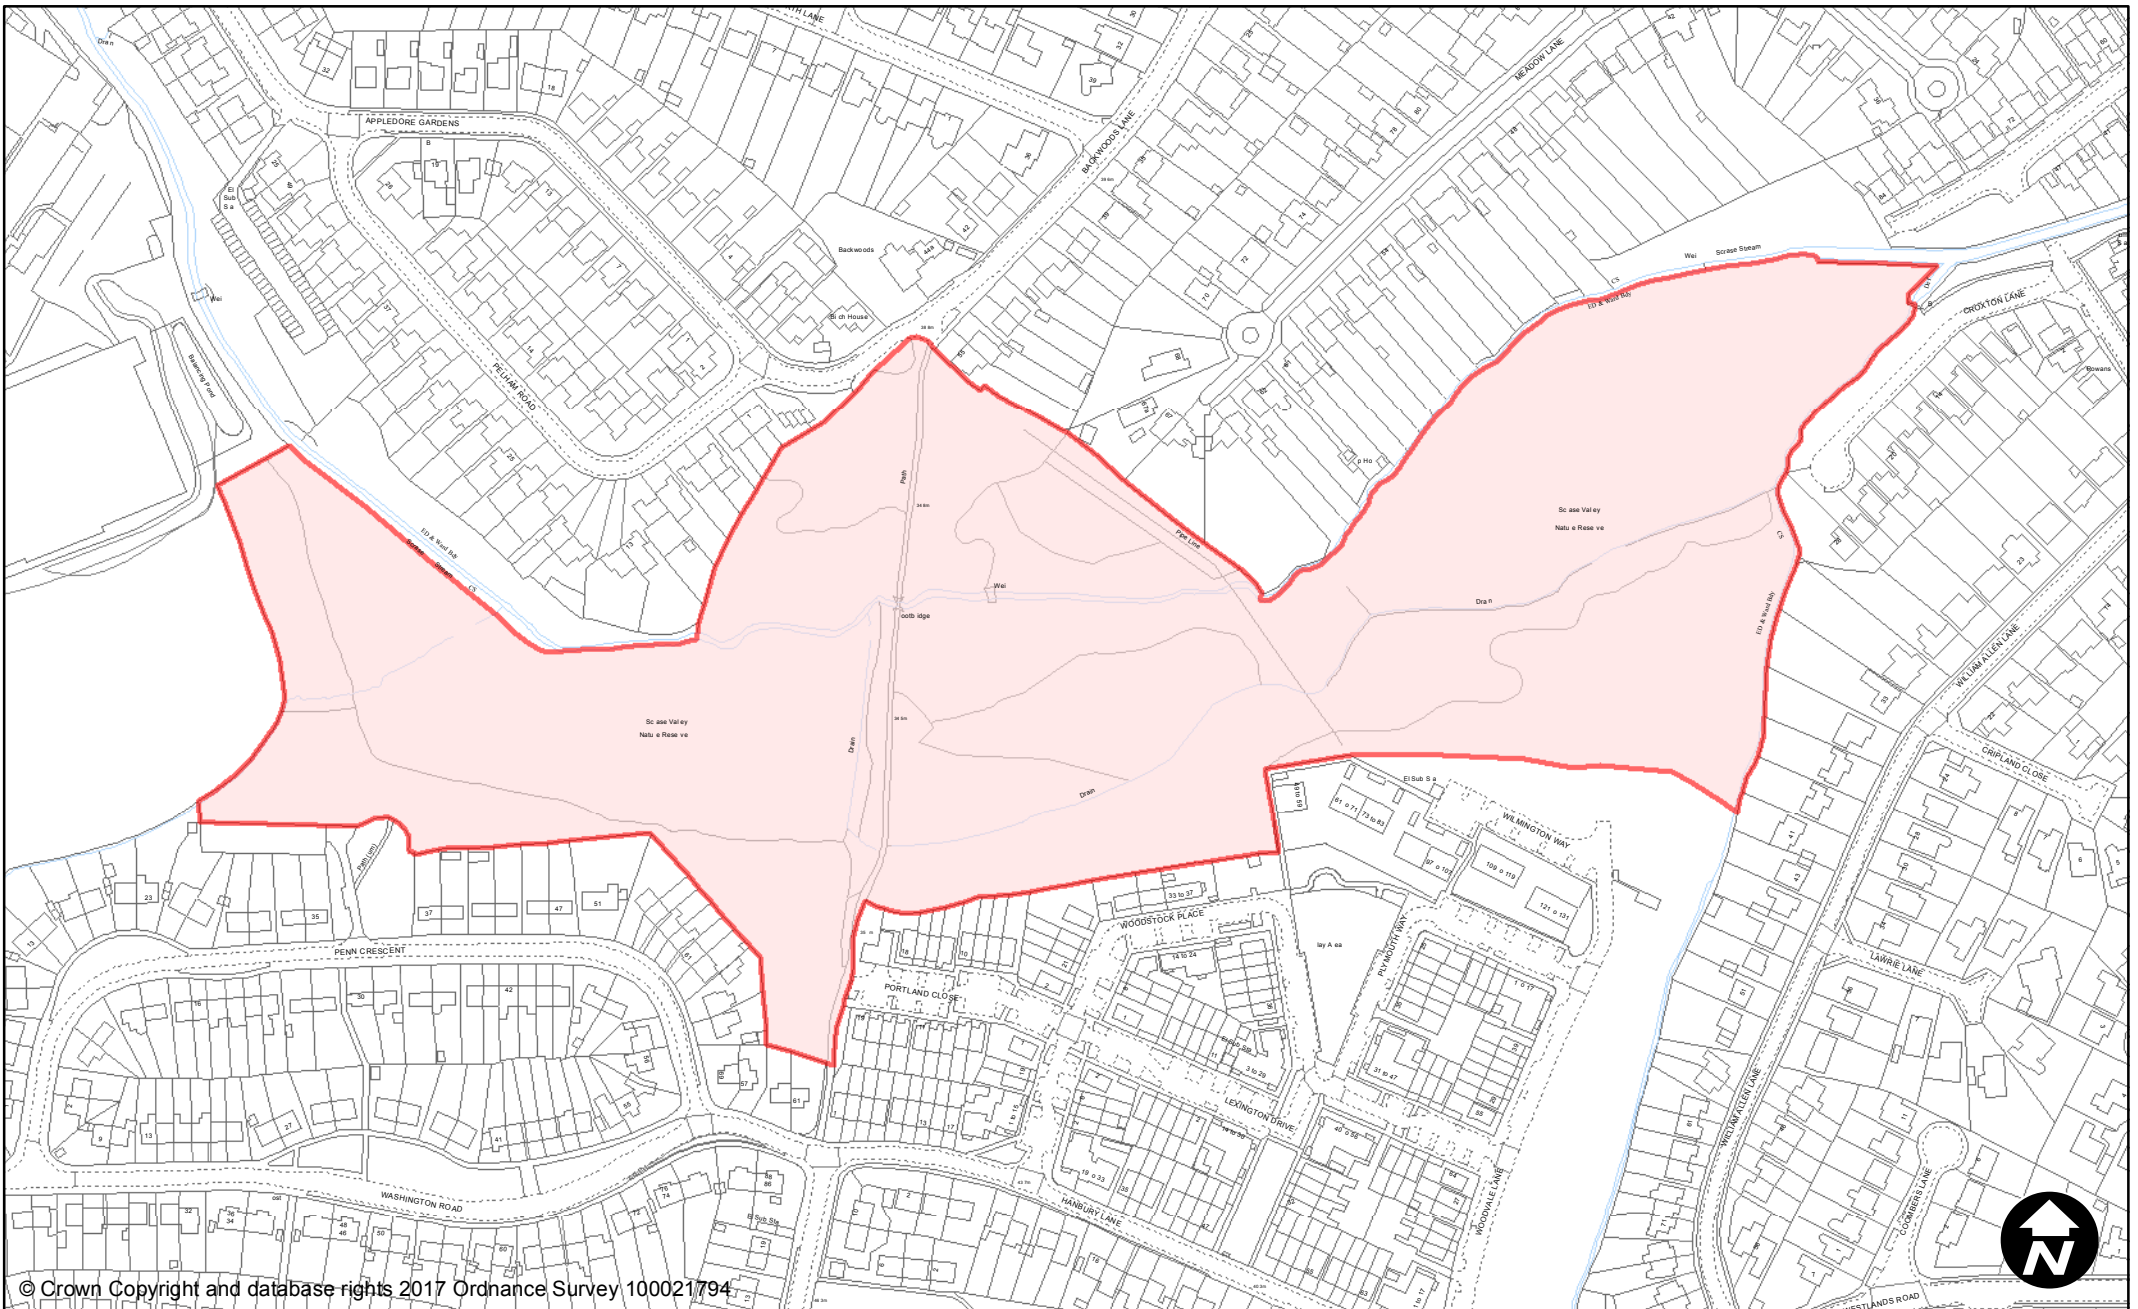

© Crown Copyright and database rights 2017 Ordnance Survey 100021794

**PUBLIC SPACE
PROTECTION ORDER
(SCHEDULE 1)**

Order Type: Dog Fouling
Site Name: Scrase Valley Local Nature Reserve
Site Reference: PSPO/031/FL
Town / Parish: Haywards Heath

May 2017

Scale: 1:2,900