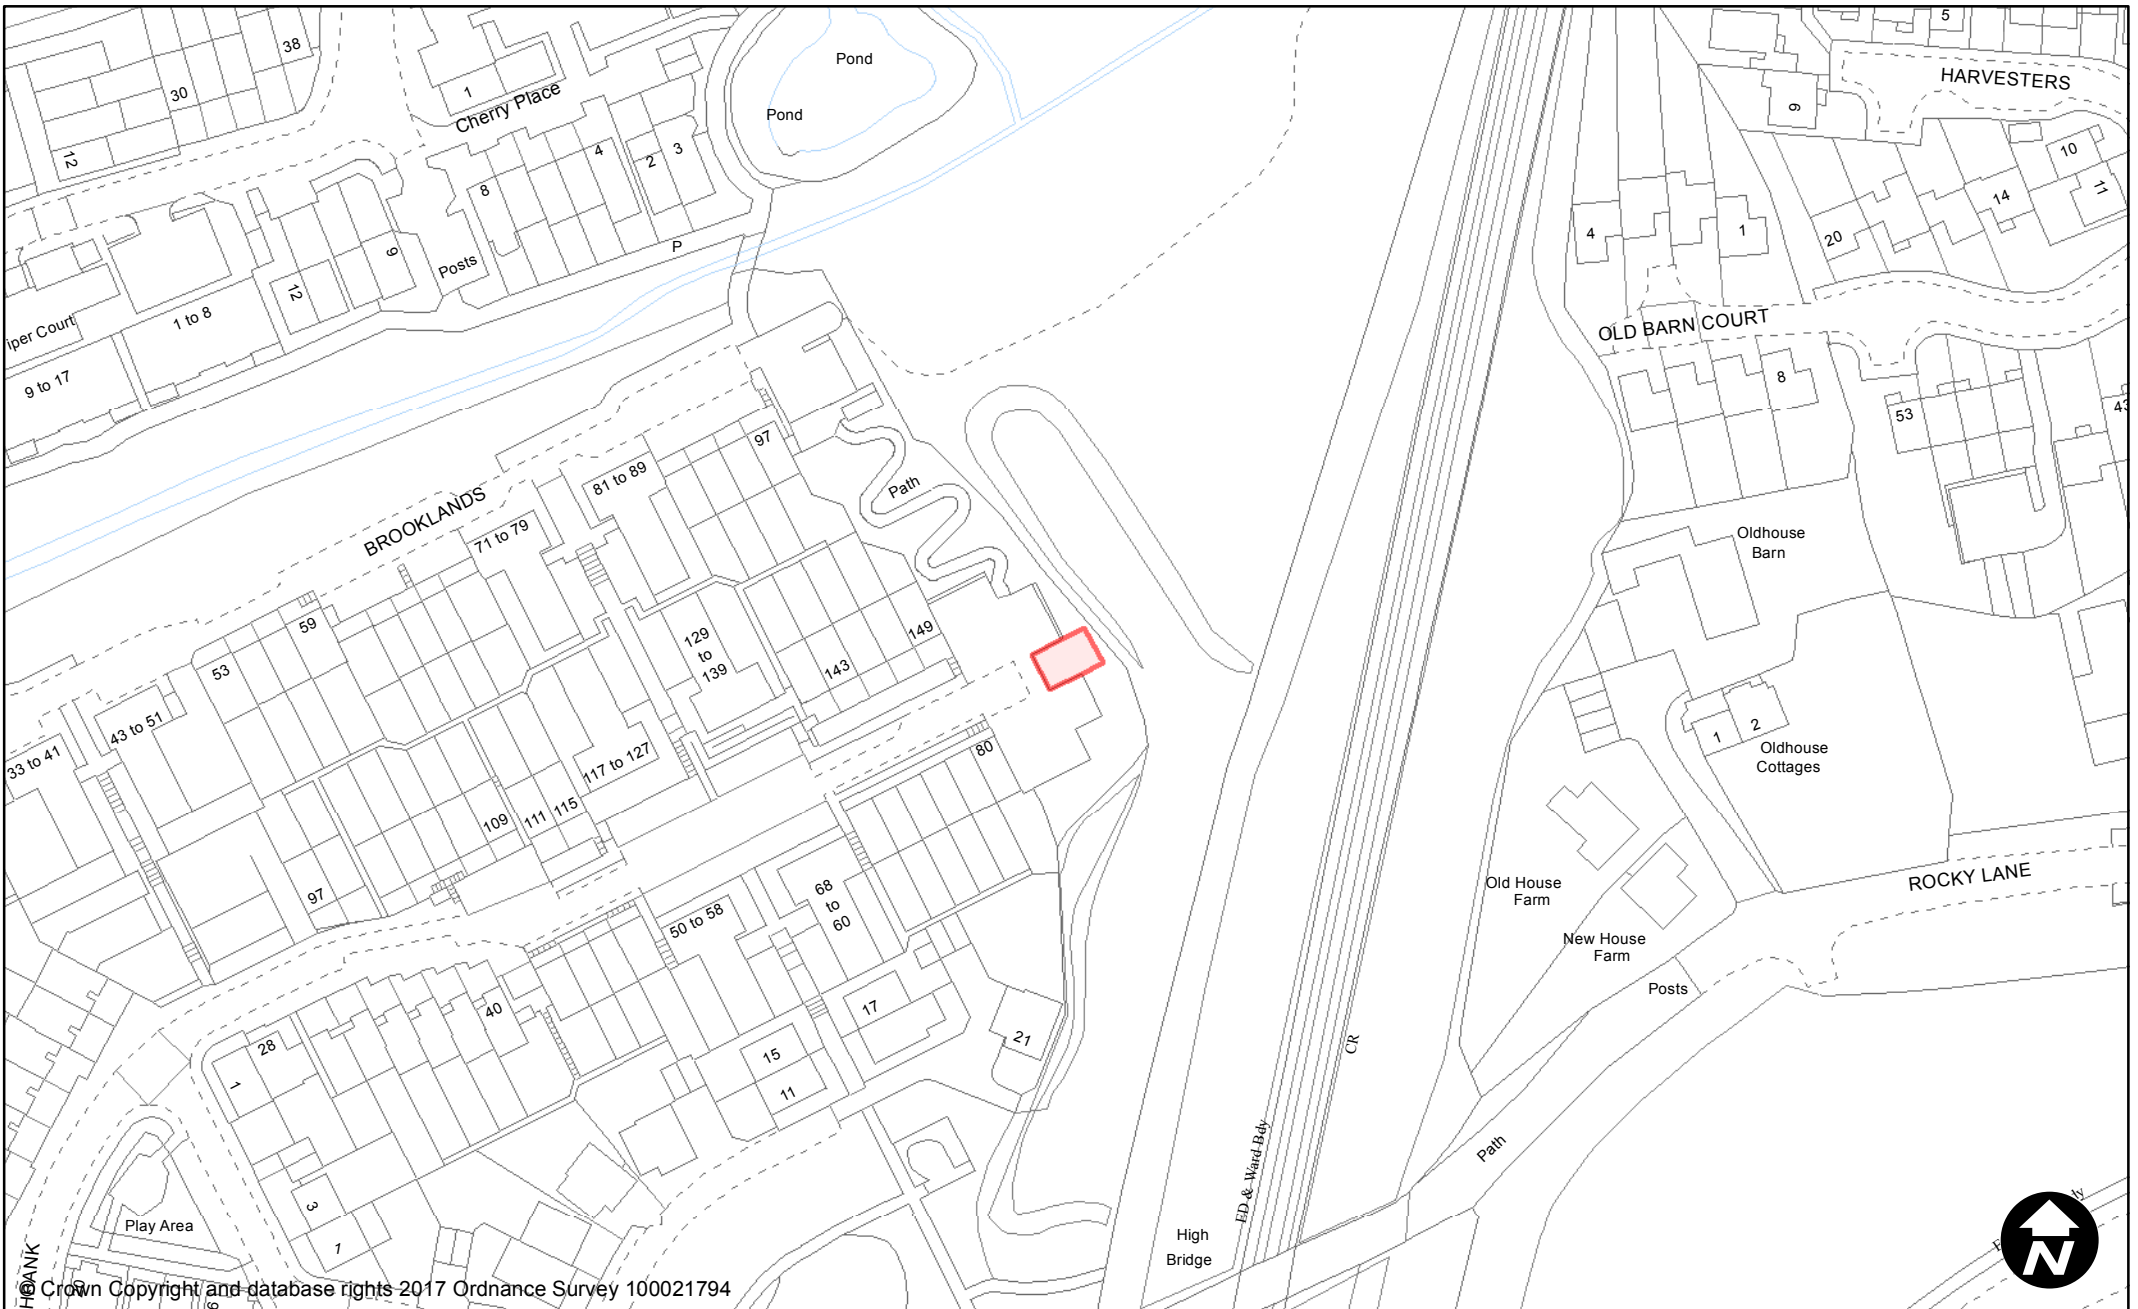

© Crown Copyright and database rights 2017 Ordnance Survey 100021794

**PUBLIC SPACE
PROTECTION ORDER
(SCHEDULE 1)**

Order Type: Dog Fouling
Site Name: Wibly Wobbly Play Area
Site Reference: PSPO/247/FL
Town / Parish: Haywards Heath

May 2017

Scale: 1:1,250