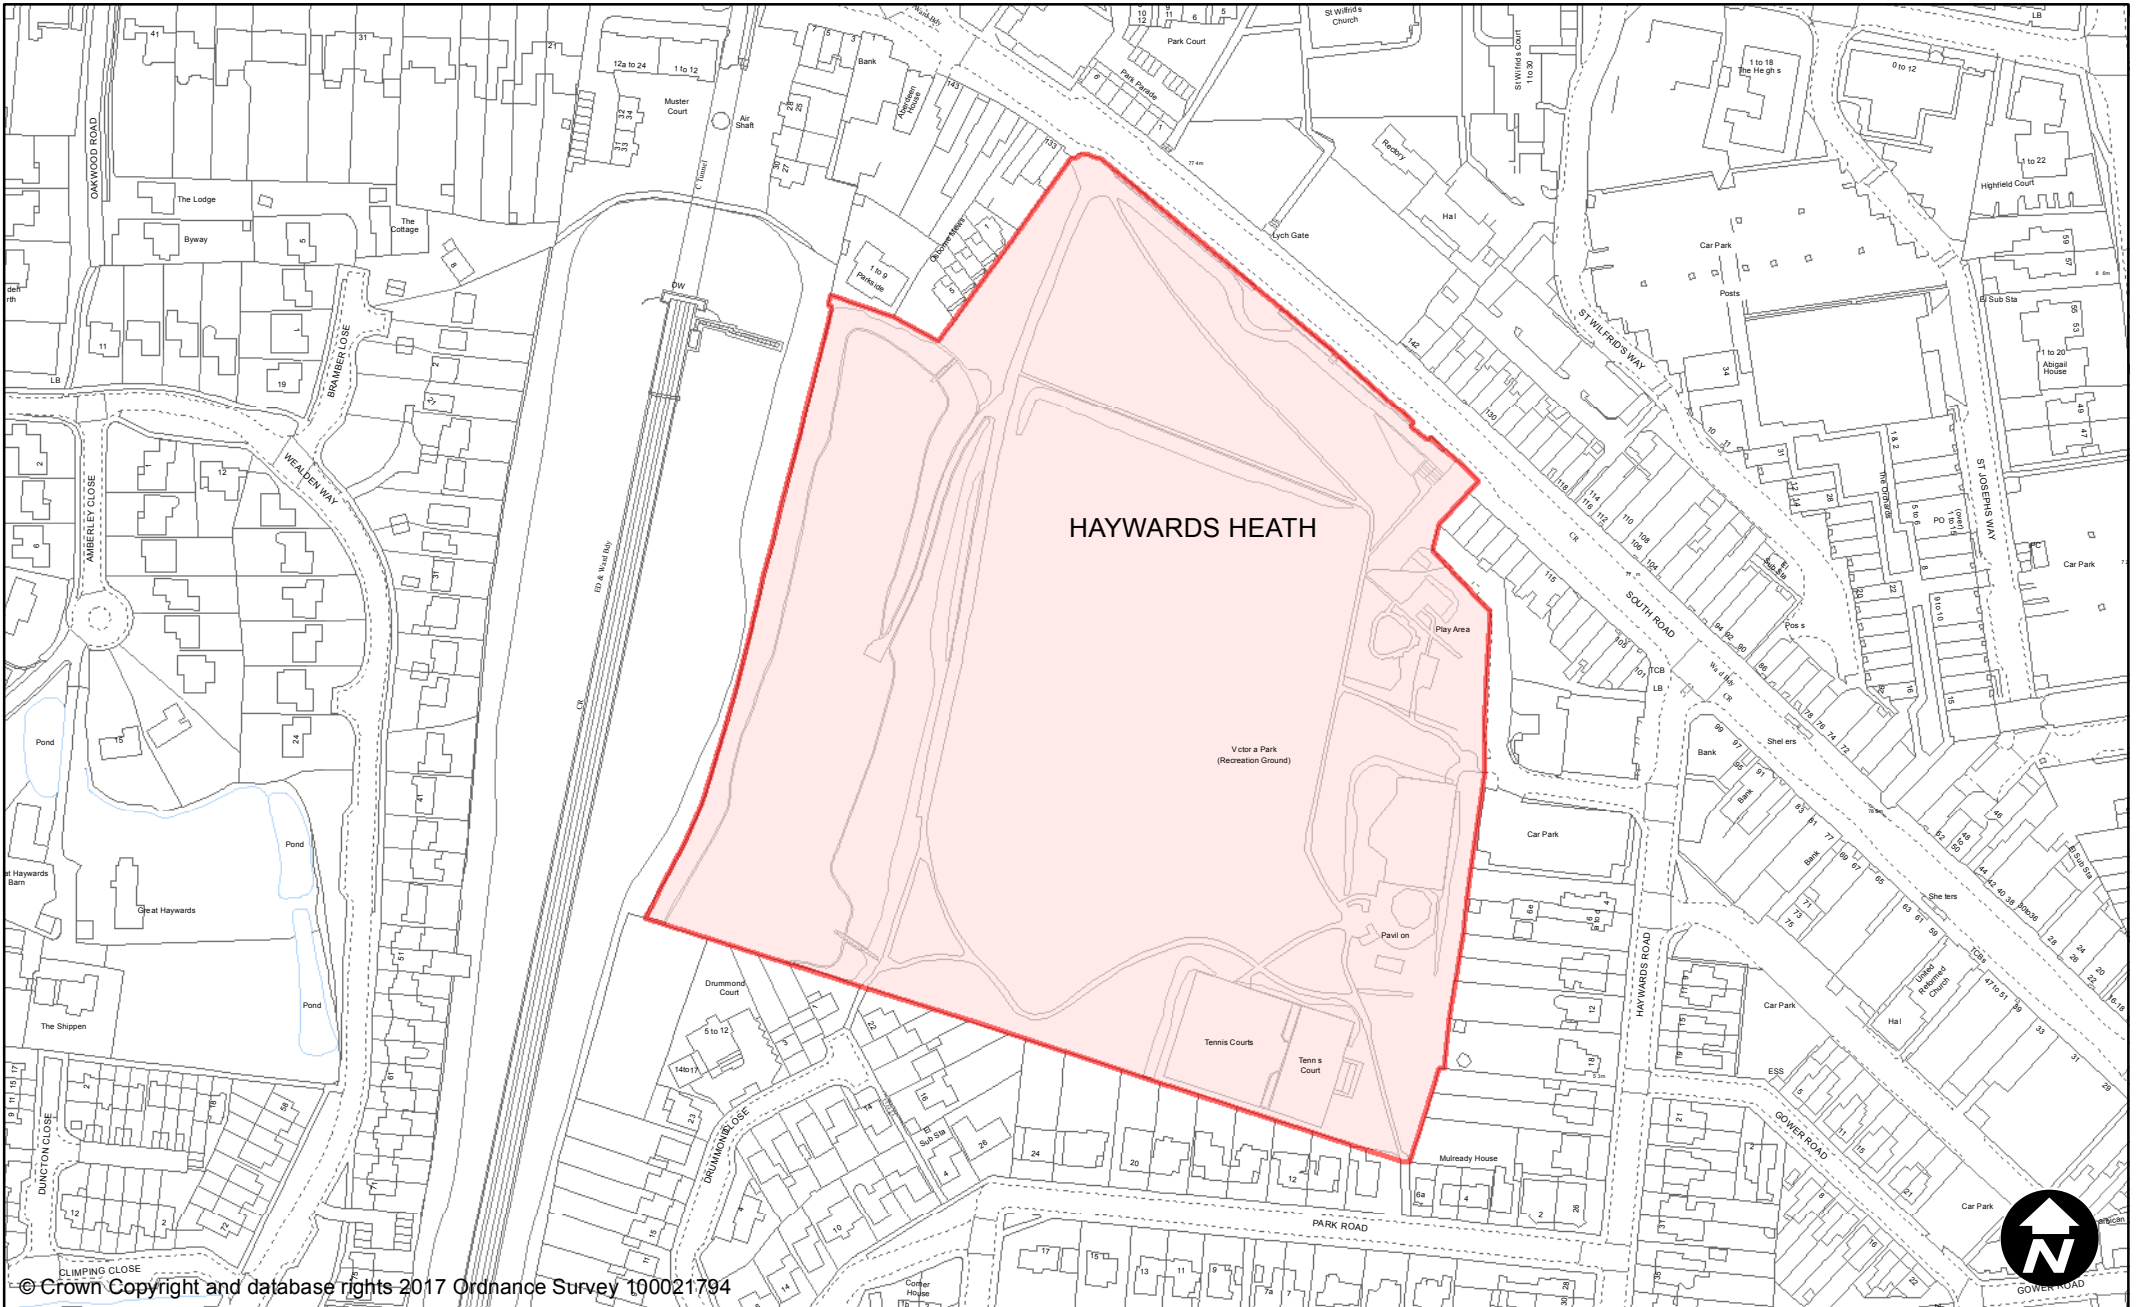

May 2017

Scale: 1:1,250

© Crown Copyright and database rights 2017 Ordnance Survey 100021794

**PUBLIC SPACE  
PROTECTION ORDER  
(SCHEDULE 1)**

**Order Type:** Dog Fouling  
**Site Name:** Victoria Park  
**Site Reference:** PSPO/011/FL