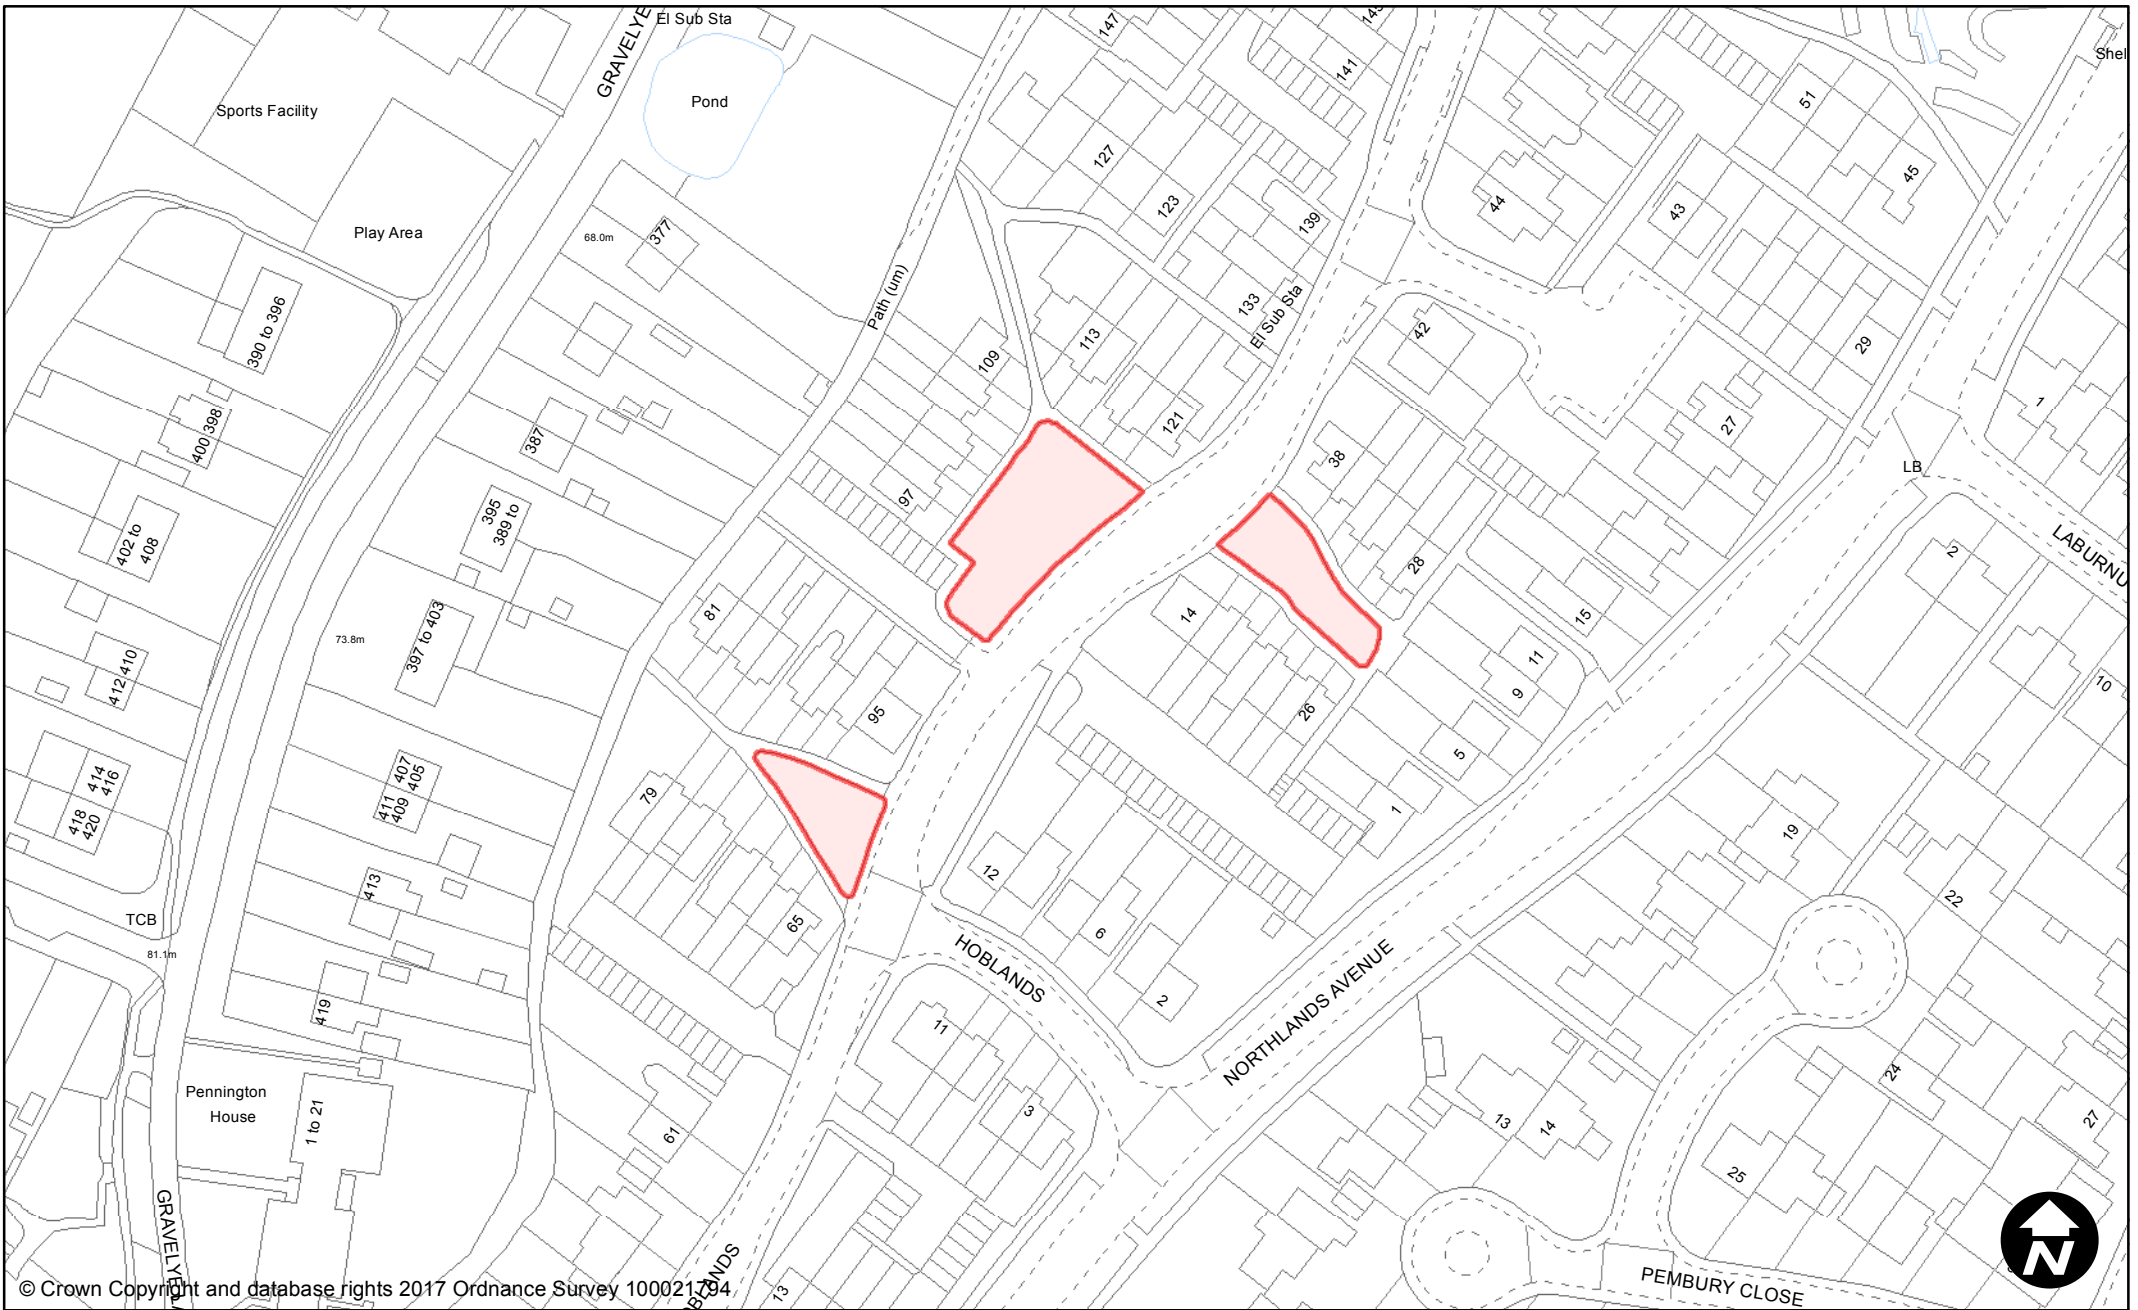

© Crown Copyright and database rights 2017 Ordnance Survey 100021794

**PUBLIC SPACE
PROTECTION ORDER
(SCHEDULE 1)**

Order Type: Dog Fouling
Site Name: Hoblands
Site Reference: PSPO/221/FL

Town / Parish: Haywards Heath

May 2017

Scale: 1:1,250