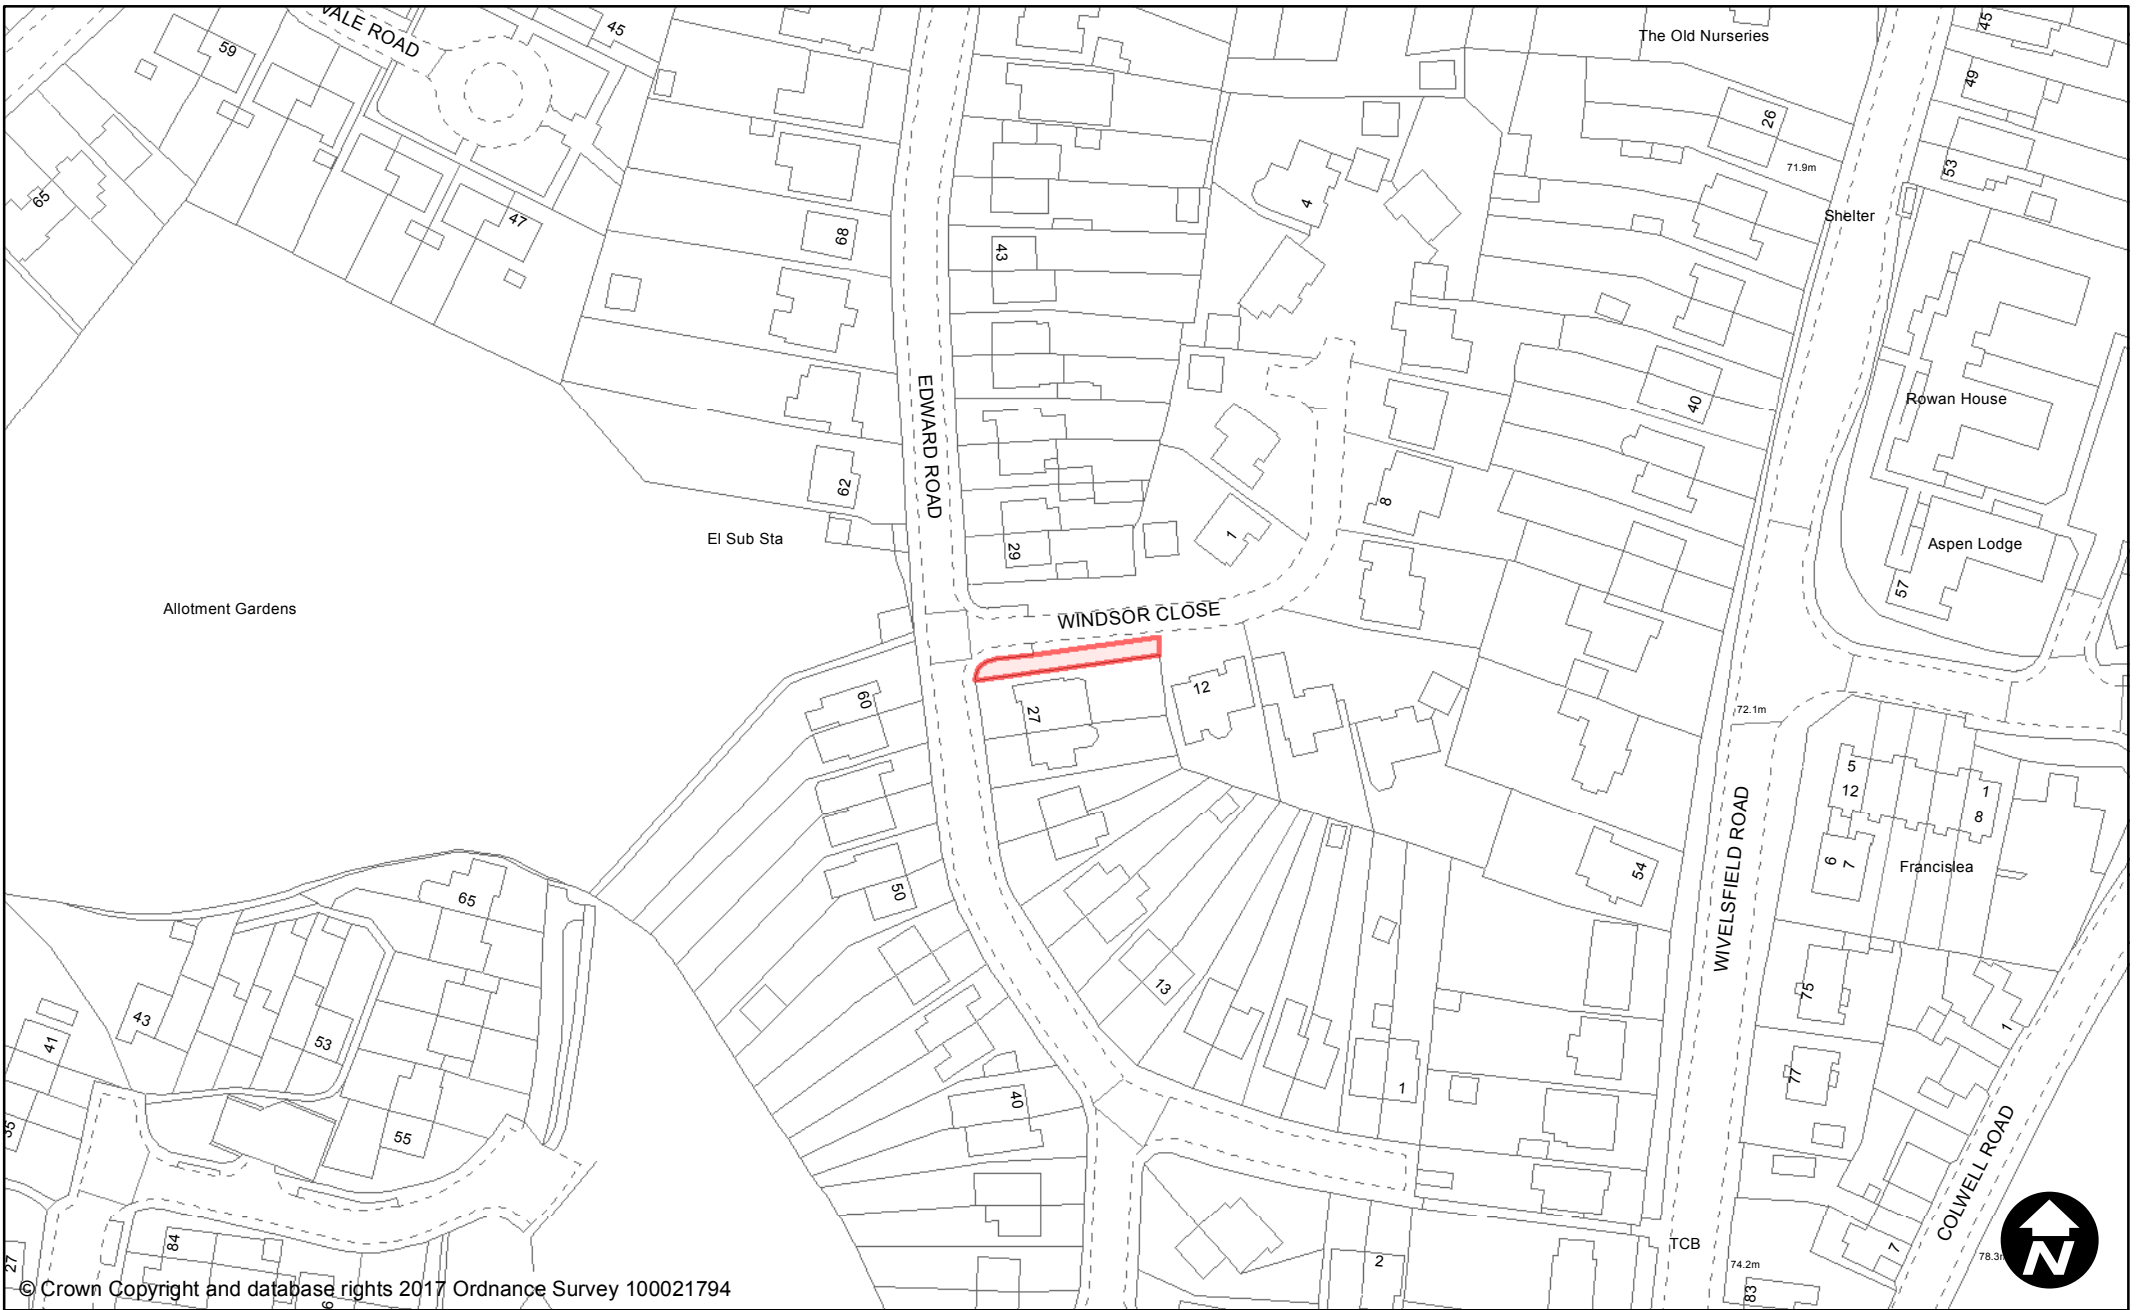

© Crown Copyright and database rights 2017 Ordnance Survey 100021794

**PUBLIC SPACE
PROTECTION ORDER
(SCHEDULE 1)**

Order Type: Dog Fouling
Site Name: Windsor Close
Site Reference: PSPO/248/FL

Town / Parish: Haywards Heath

May 2017

Scale: 1:1,250