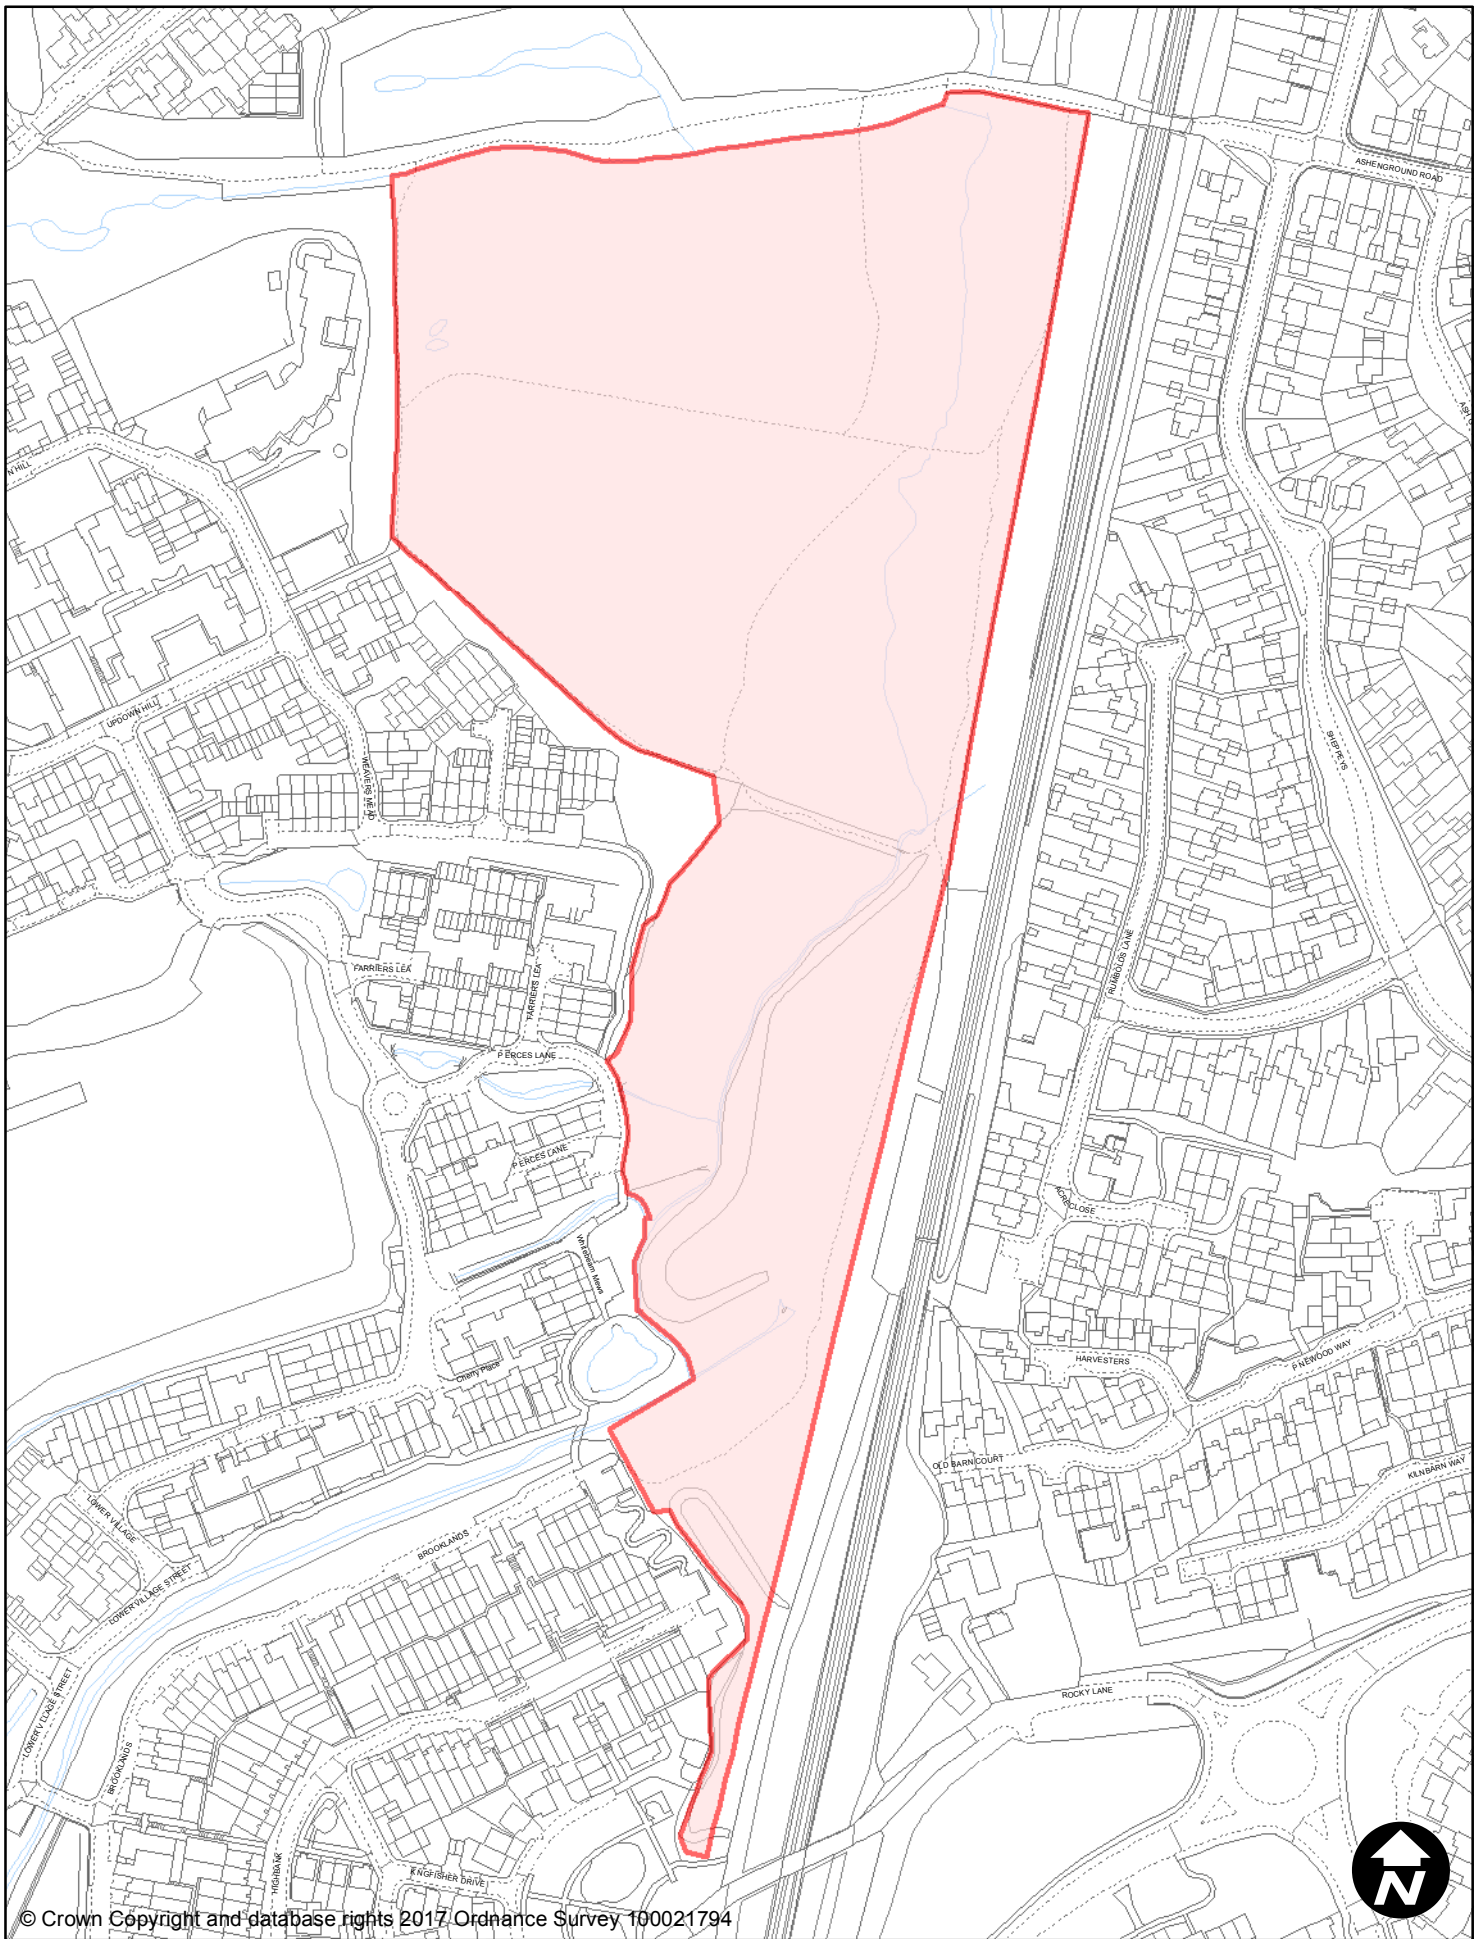

### **Dog Fouling**

Haywards Heath

Maps are sorted by site name

© Crown Copyright and database rights 2017 Ordnance Survey 100021794

**PUBLIC SPACE  
PROTECTION ORDER  
(SCHEDULE 1)**

**Order Type:** Dog Fouling  
**Site Name:** Acre Close  
**Site Reference:** PSPO/204/FL

© Crown Copyright and database rights 2017 Ordnance Survey 100021794