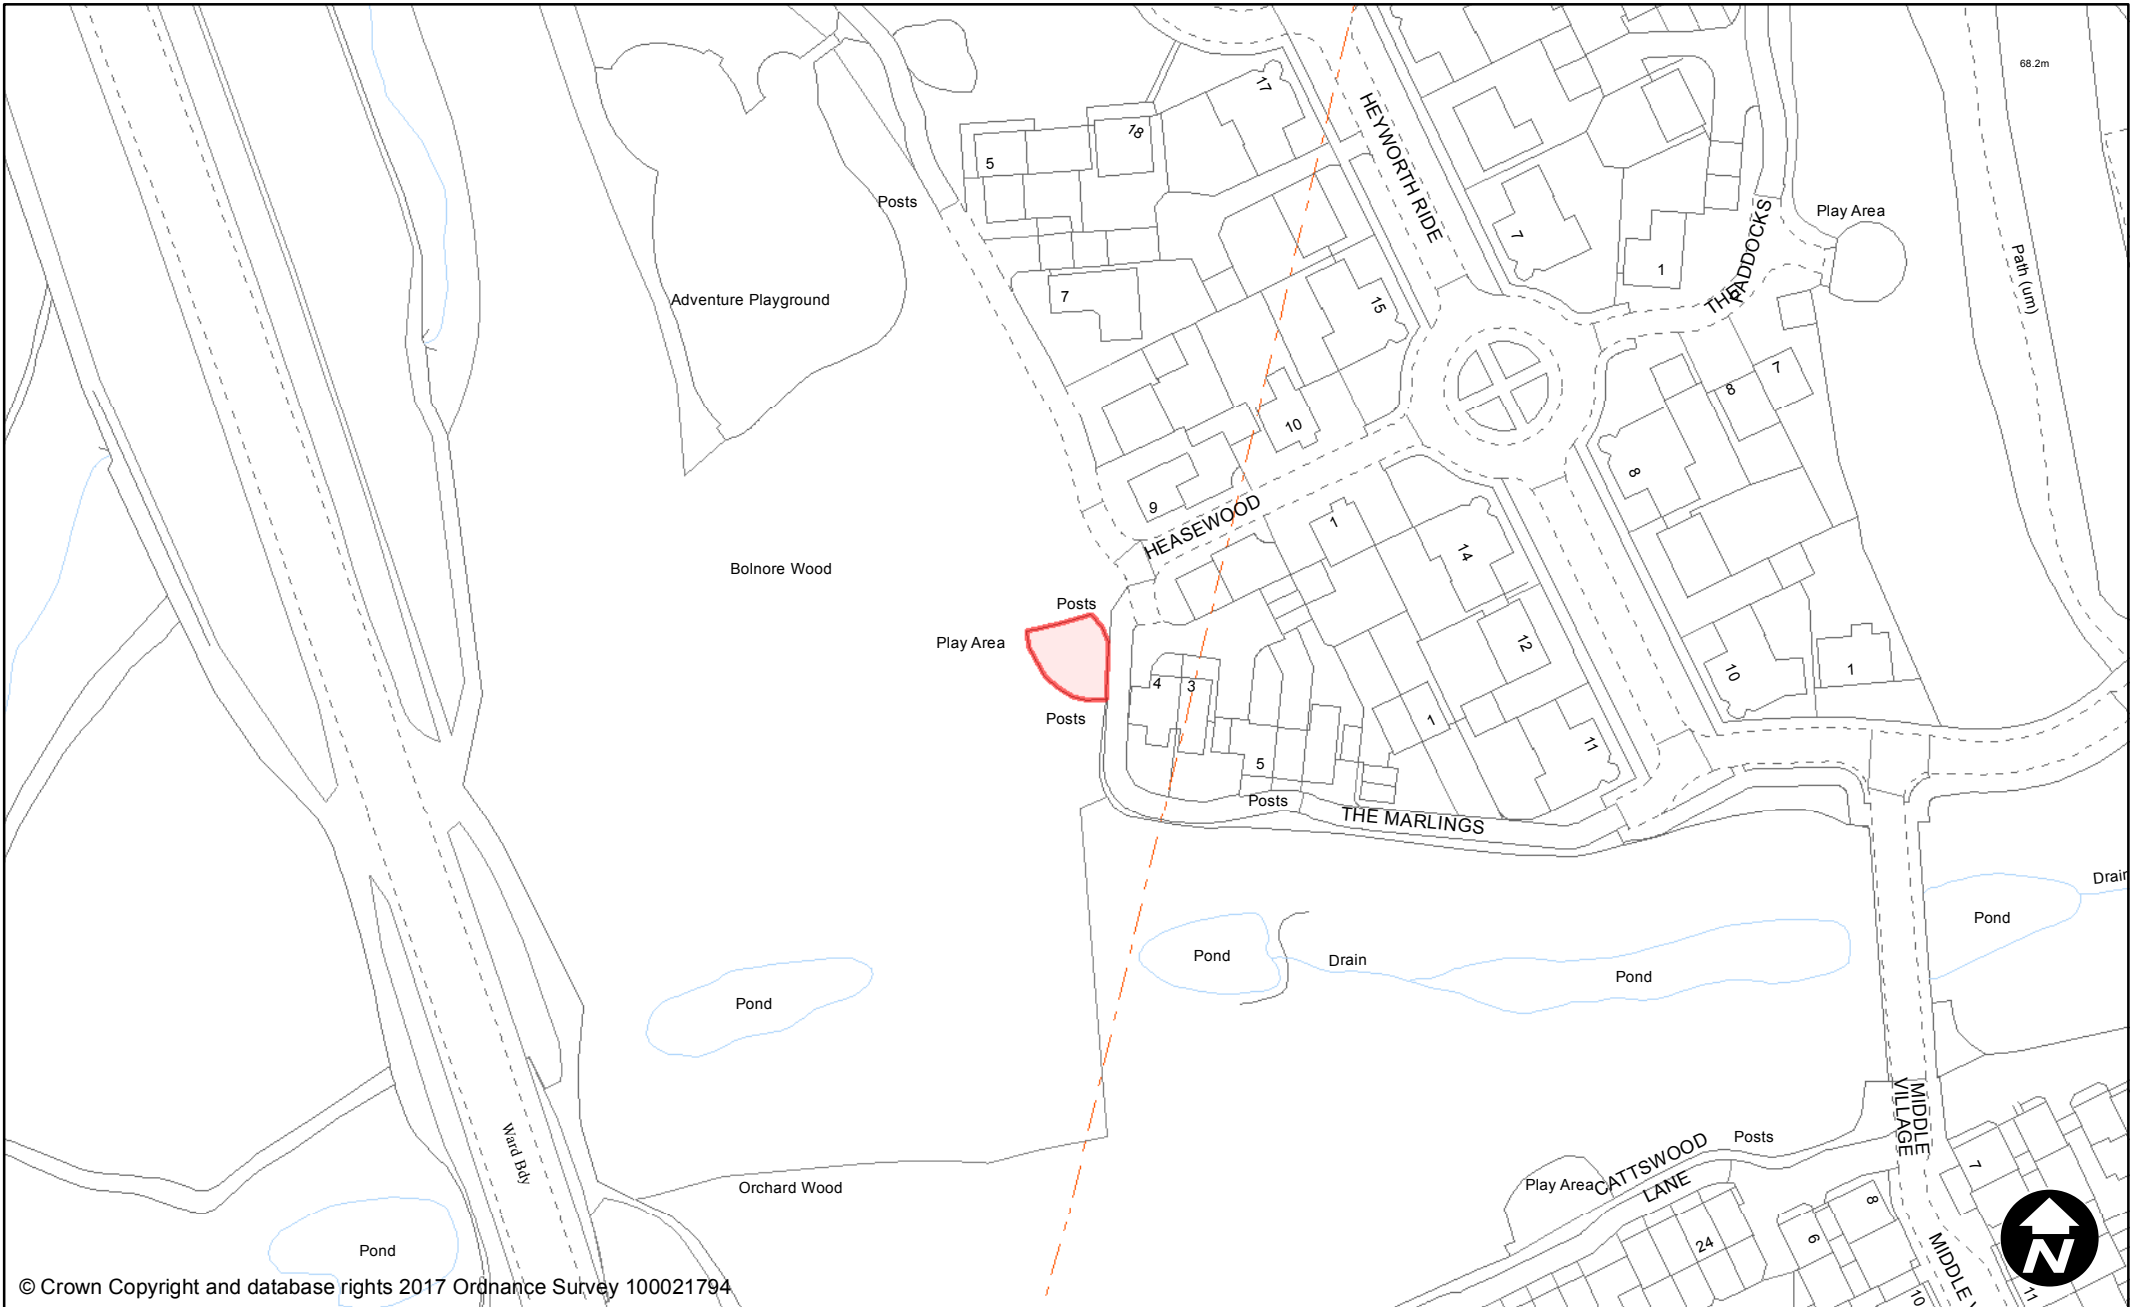

© Crown Copyright and database rights 2017 Ordnance Survey 100021794

**PUBLIC SPACE  
PROTECTION ORDER  
(SCHEDULE 1)**

**Order Type:** Dog Fouling  
**Site Name:** Heyworth Ride Toddler Play Area  
**Site Reference:** PSPO/219/FL  
**Town / Parish:** Haywards Heath