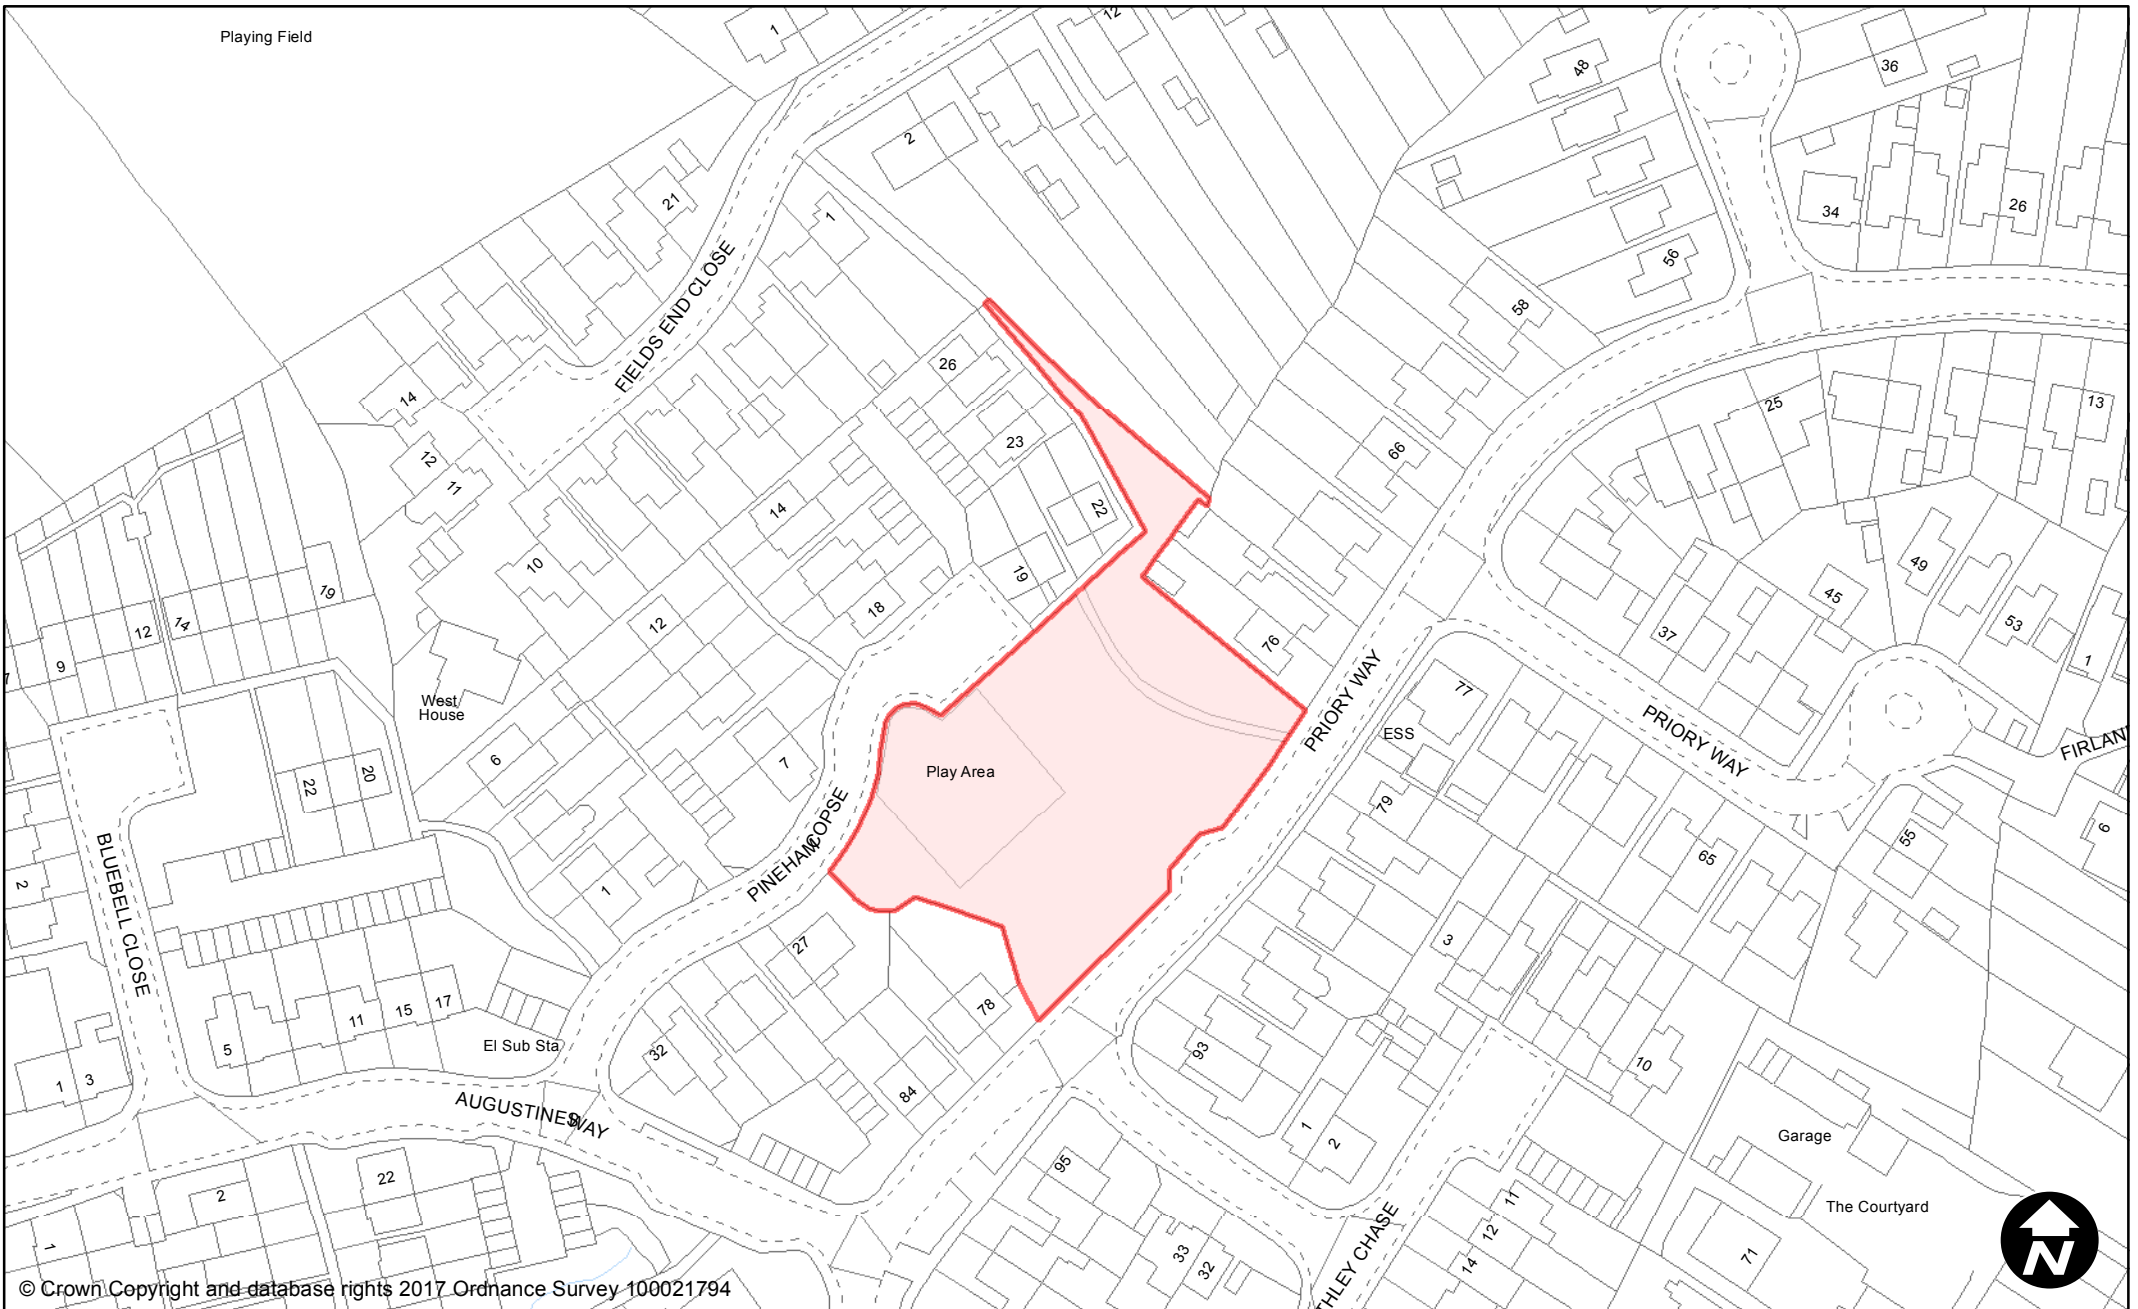

© Crown Copyright and database rights 2017 Ordnance Survey 100021794

**PUBLIC SPACE
PROTECTION ORDER
(SCHEDULE 1)**

Order Type: Dog Fouling
Site Name: Priors Way Play Area
Site Reference: PSPO/233/FL

Town / Parish: Haywards Heath

May 2017

Scale: 1:1,250