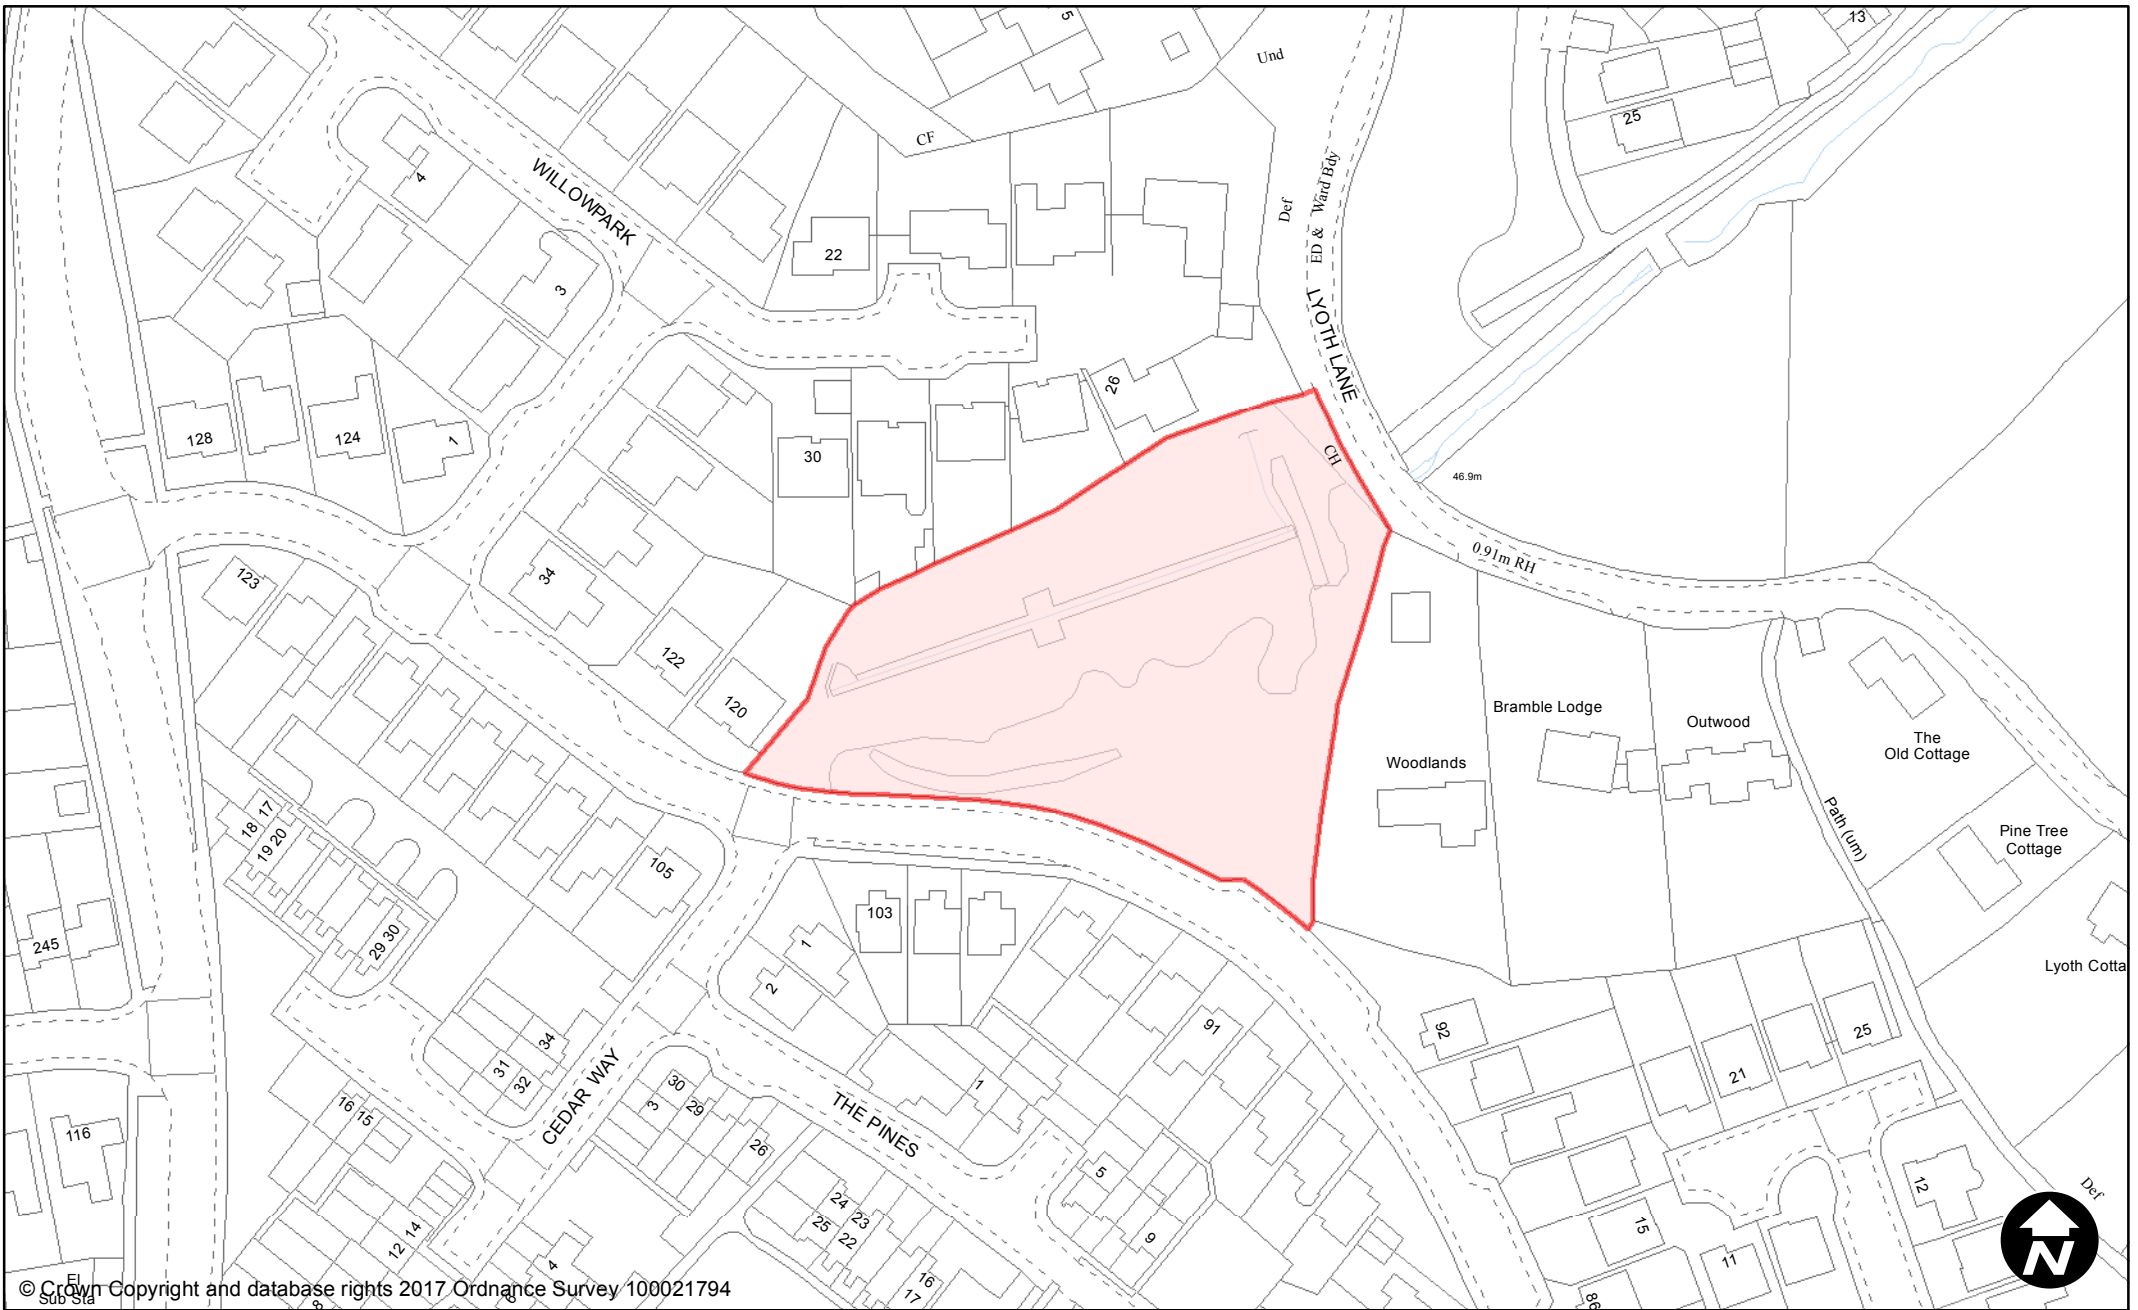

May 2017

Scale: 1:1,250

© Crown Copyright and database rights 2017 Ordnance Survey 100021794

**PUBLIC SPACE  
PROTECTION ORDER  
(SCHEDULE 1)**

**Order Type:** Dog Fouling  
**Site Name:** Beech Hill Balancing Pond  
**Site Reference:** PSPO/205/FL  
**Town / Parish:** Haywards Heath