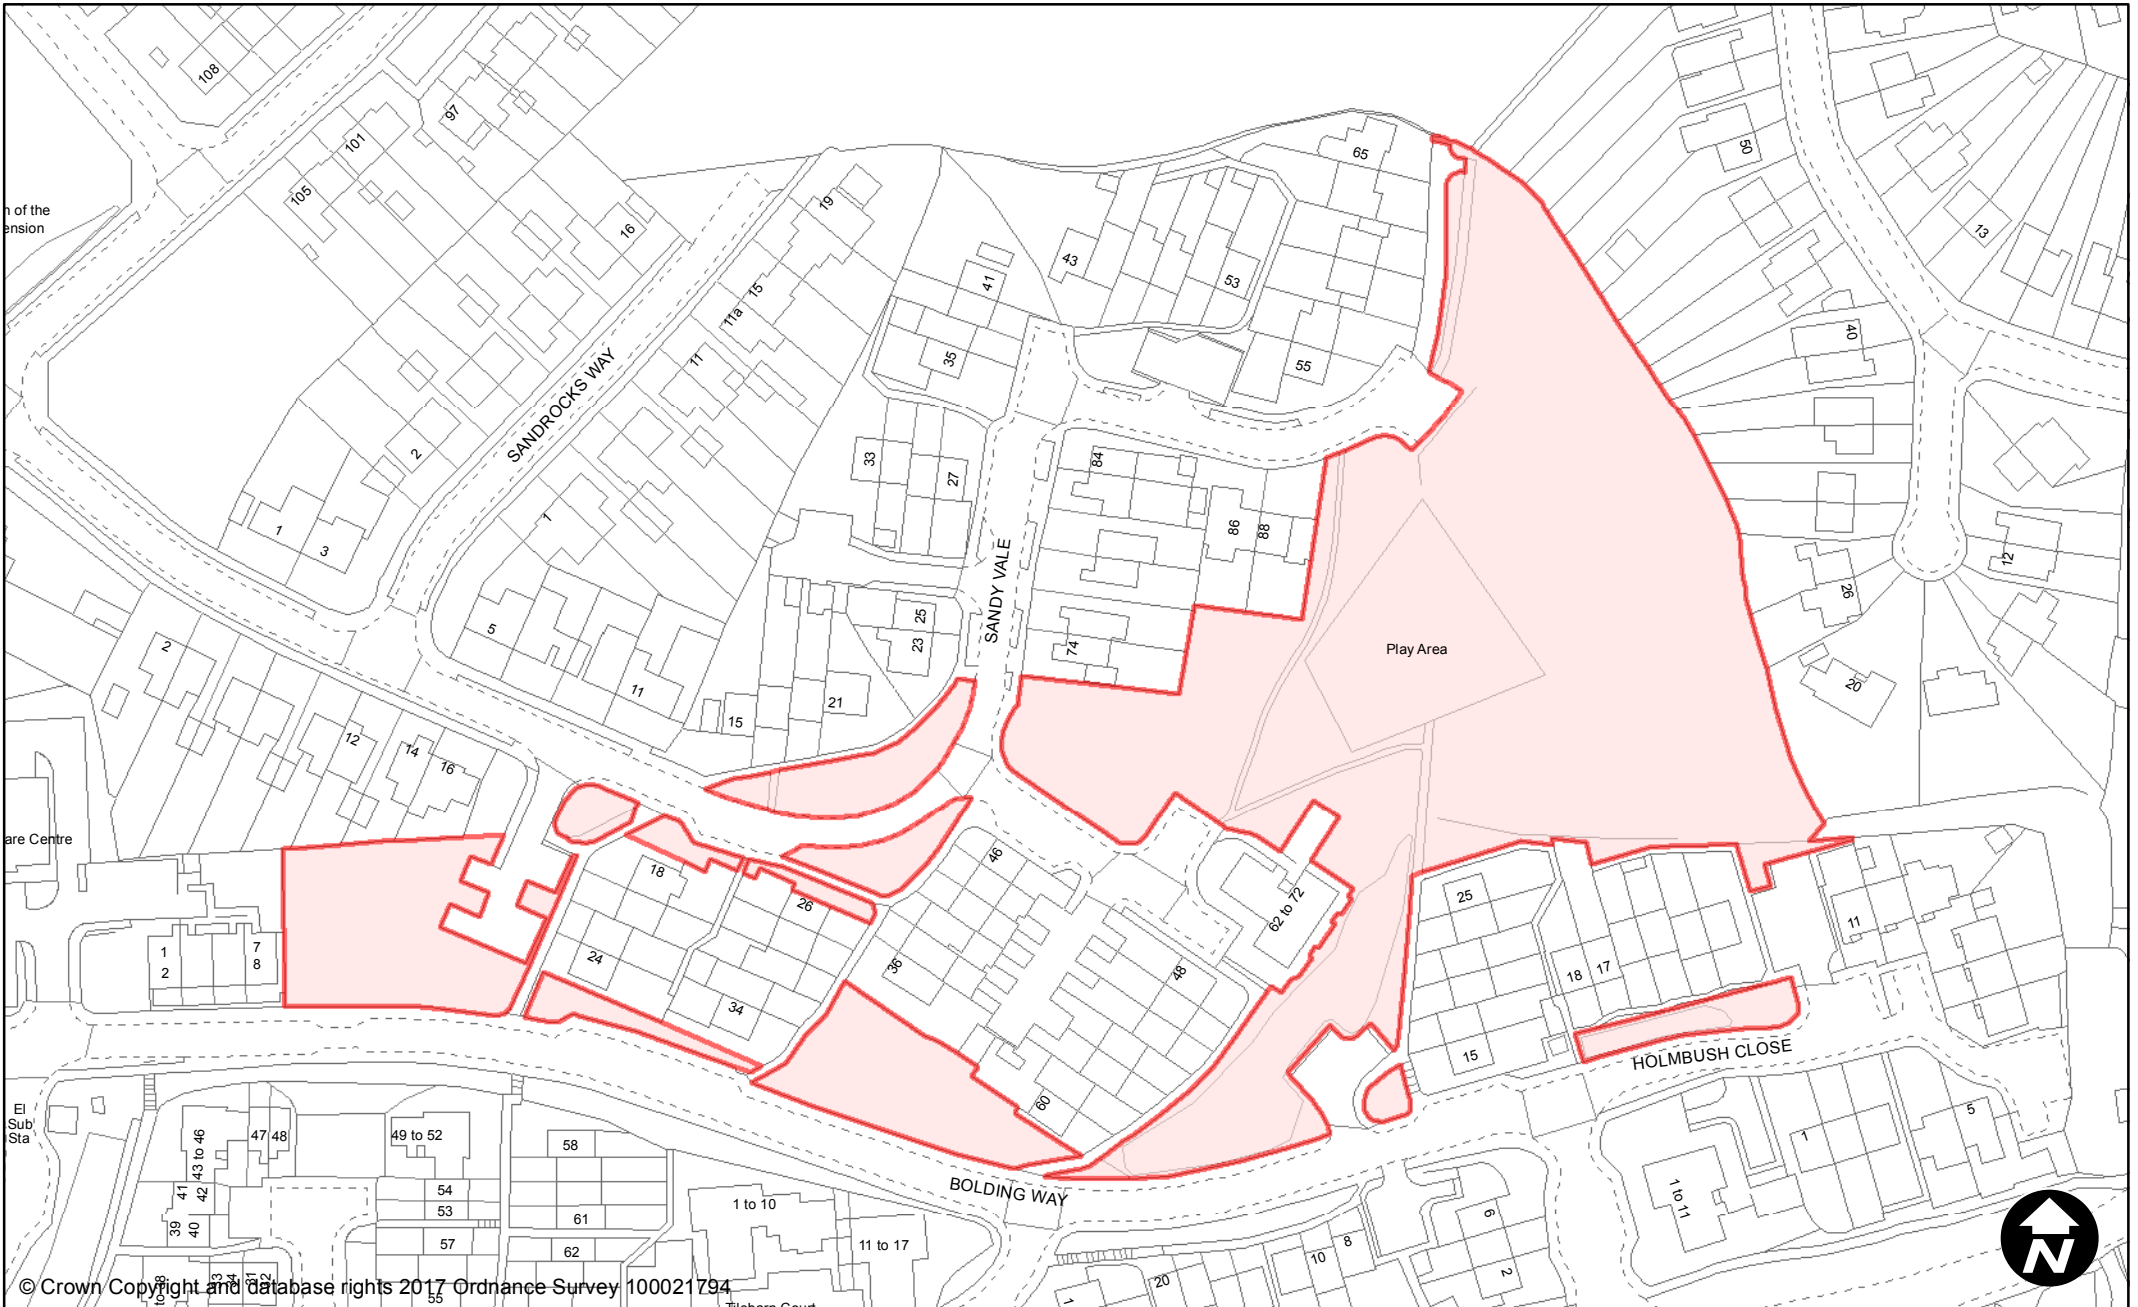

© Crown Copyright and database rights 2017 Ordnance Survey 100021794

**PUBLIC SPACE
PROTECTION ORDER
(SCHEDULE 1)**

Order Type: Dog Fouling
Site Name: Sandy Vale
Site Reference: PSPO/238/FL

Town / Parish: Haywards Heath

May 2017

Scale: 1:1,400