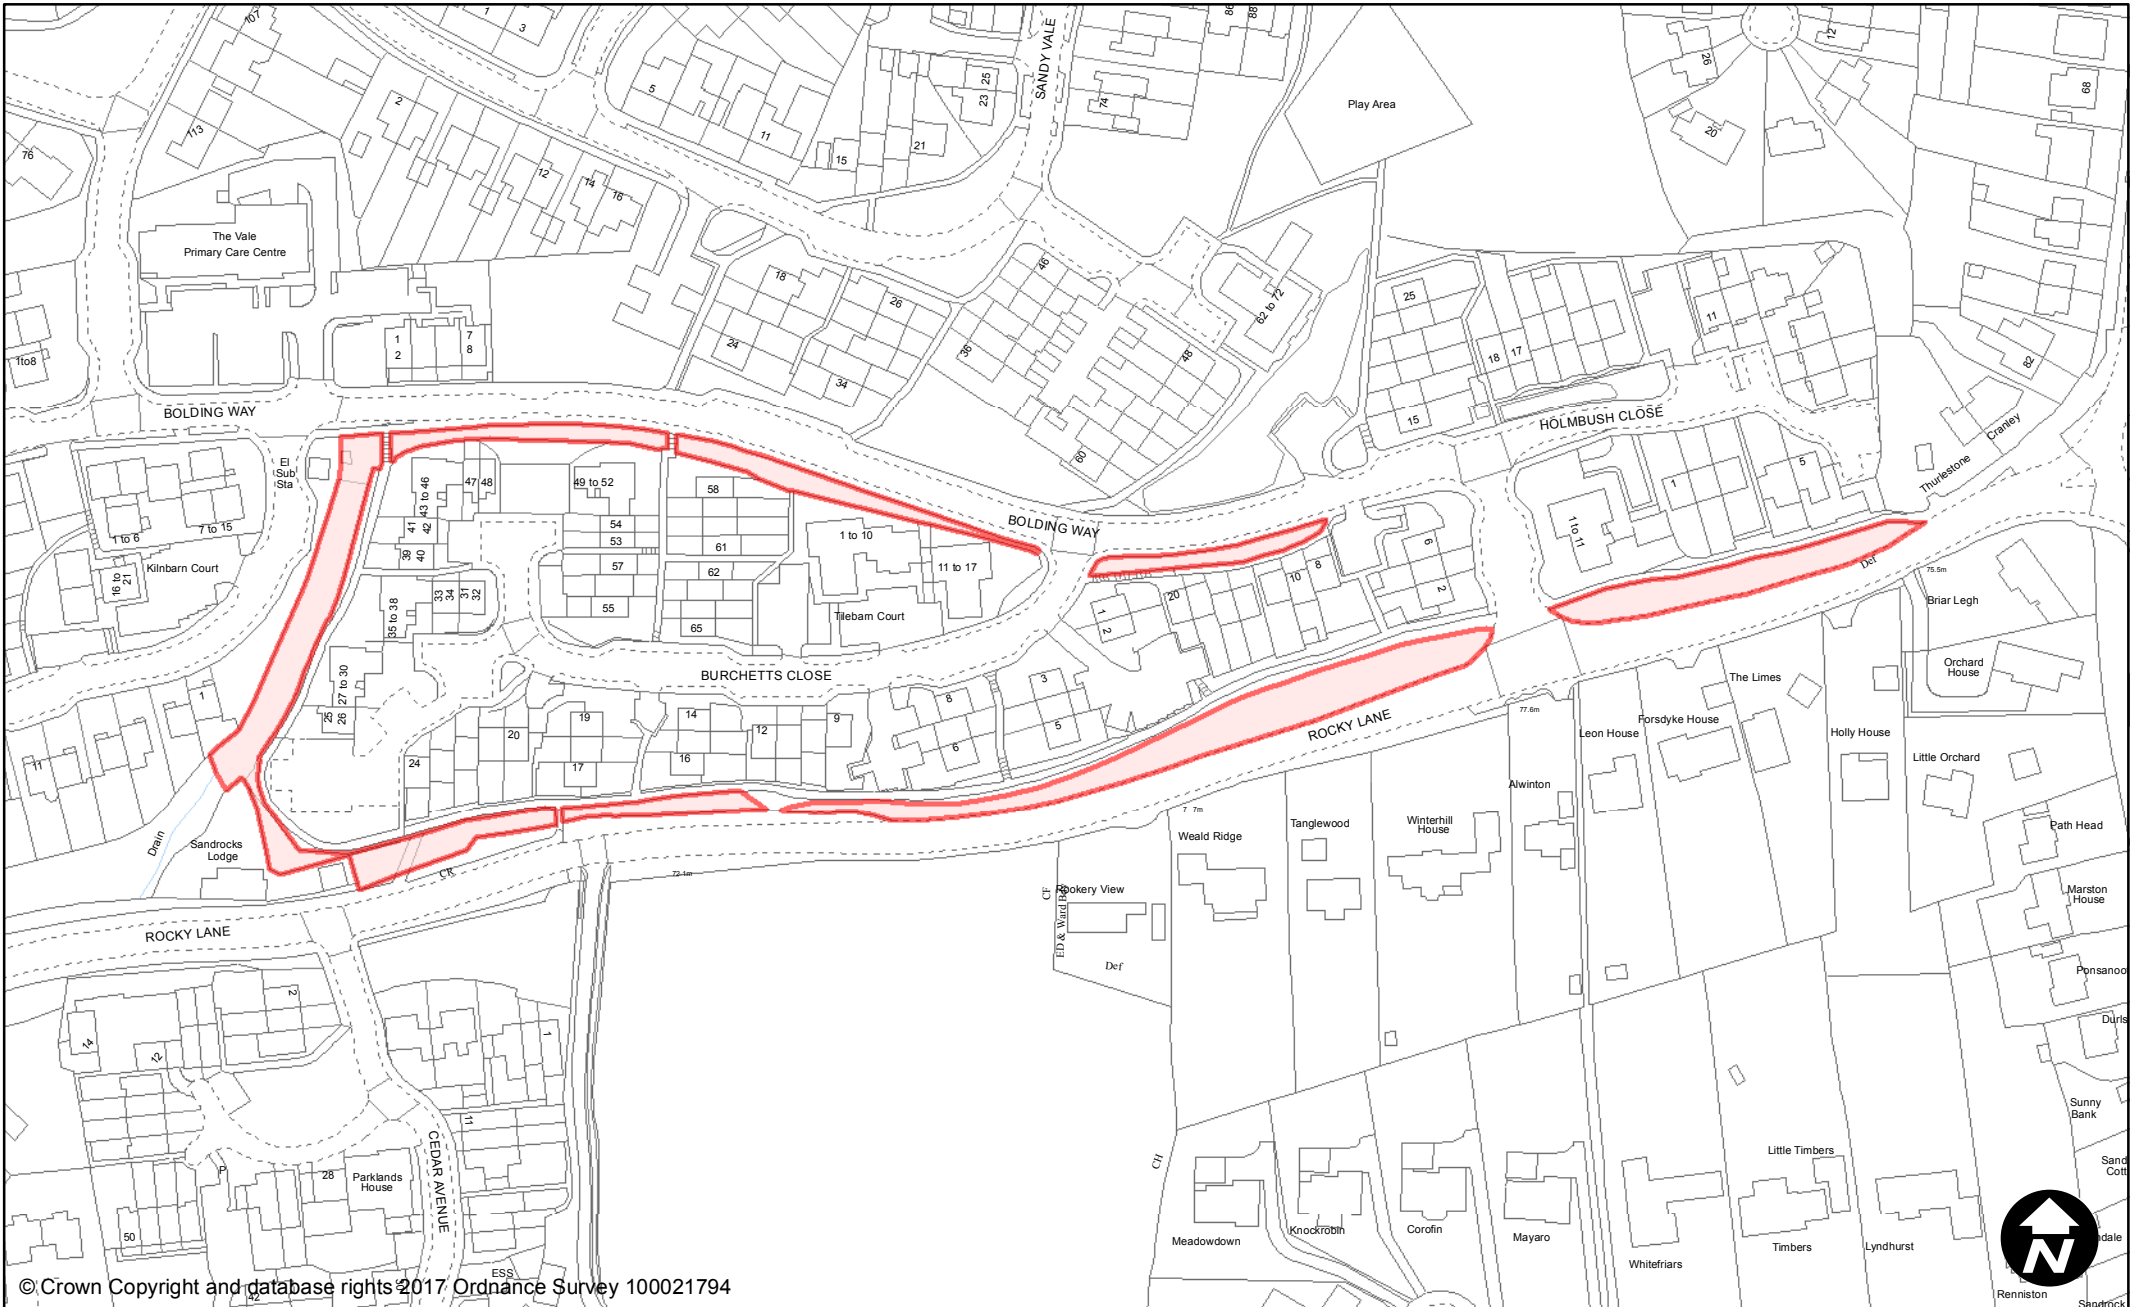

© Crown Copyright and database rights 2017 Ordnance Survey 100021794

**PUBLIC SPACE
PROTECTION ORDER
(SCHEDULE 1)**

Order Type: Dog Fouling
Site Name: Rocky Lane Estate
Site Reference: PSPO/234/FL

Town / Parish: Haywards Heath

May 2017

Scale: 1:1,800