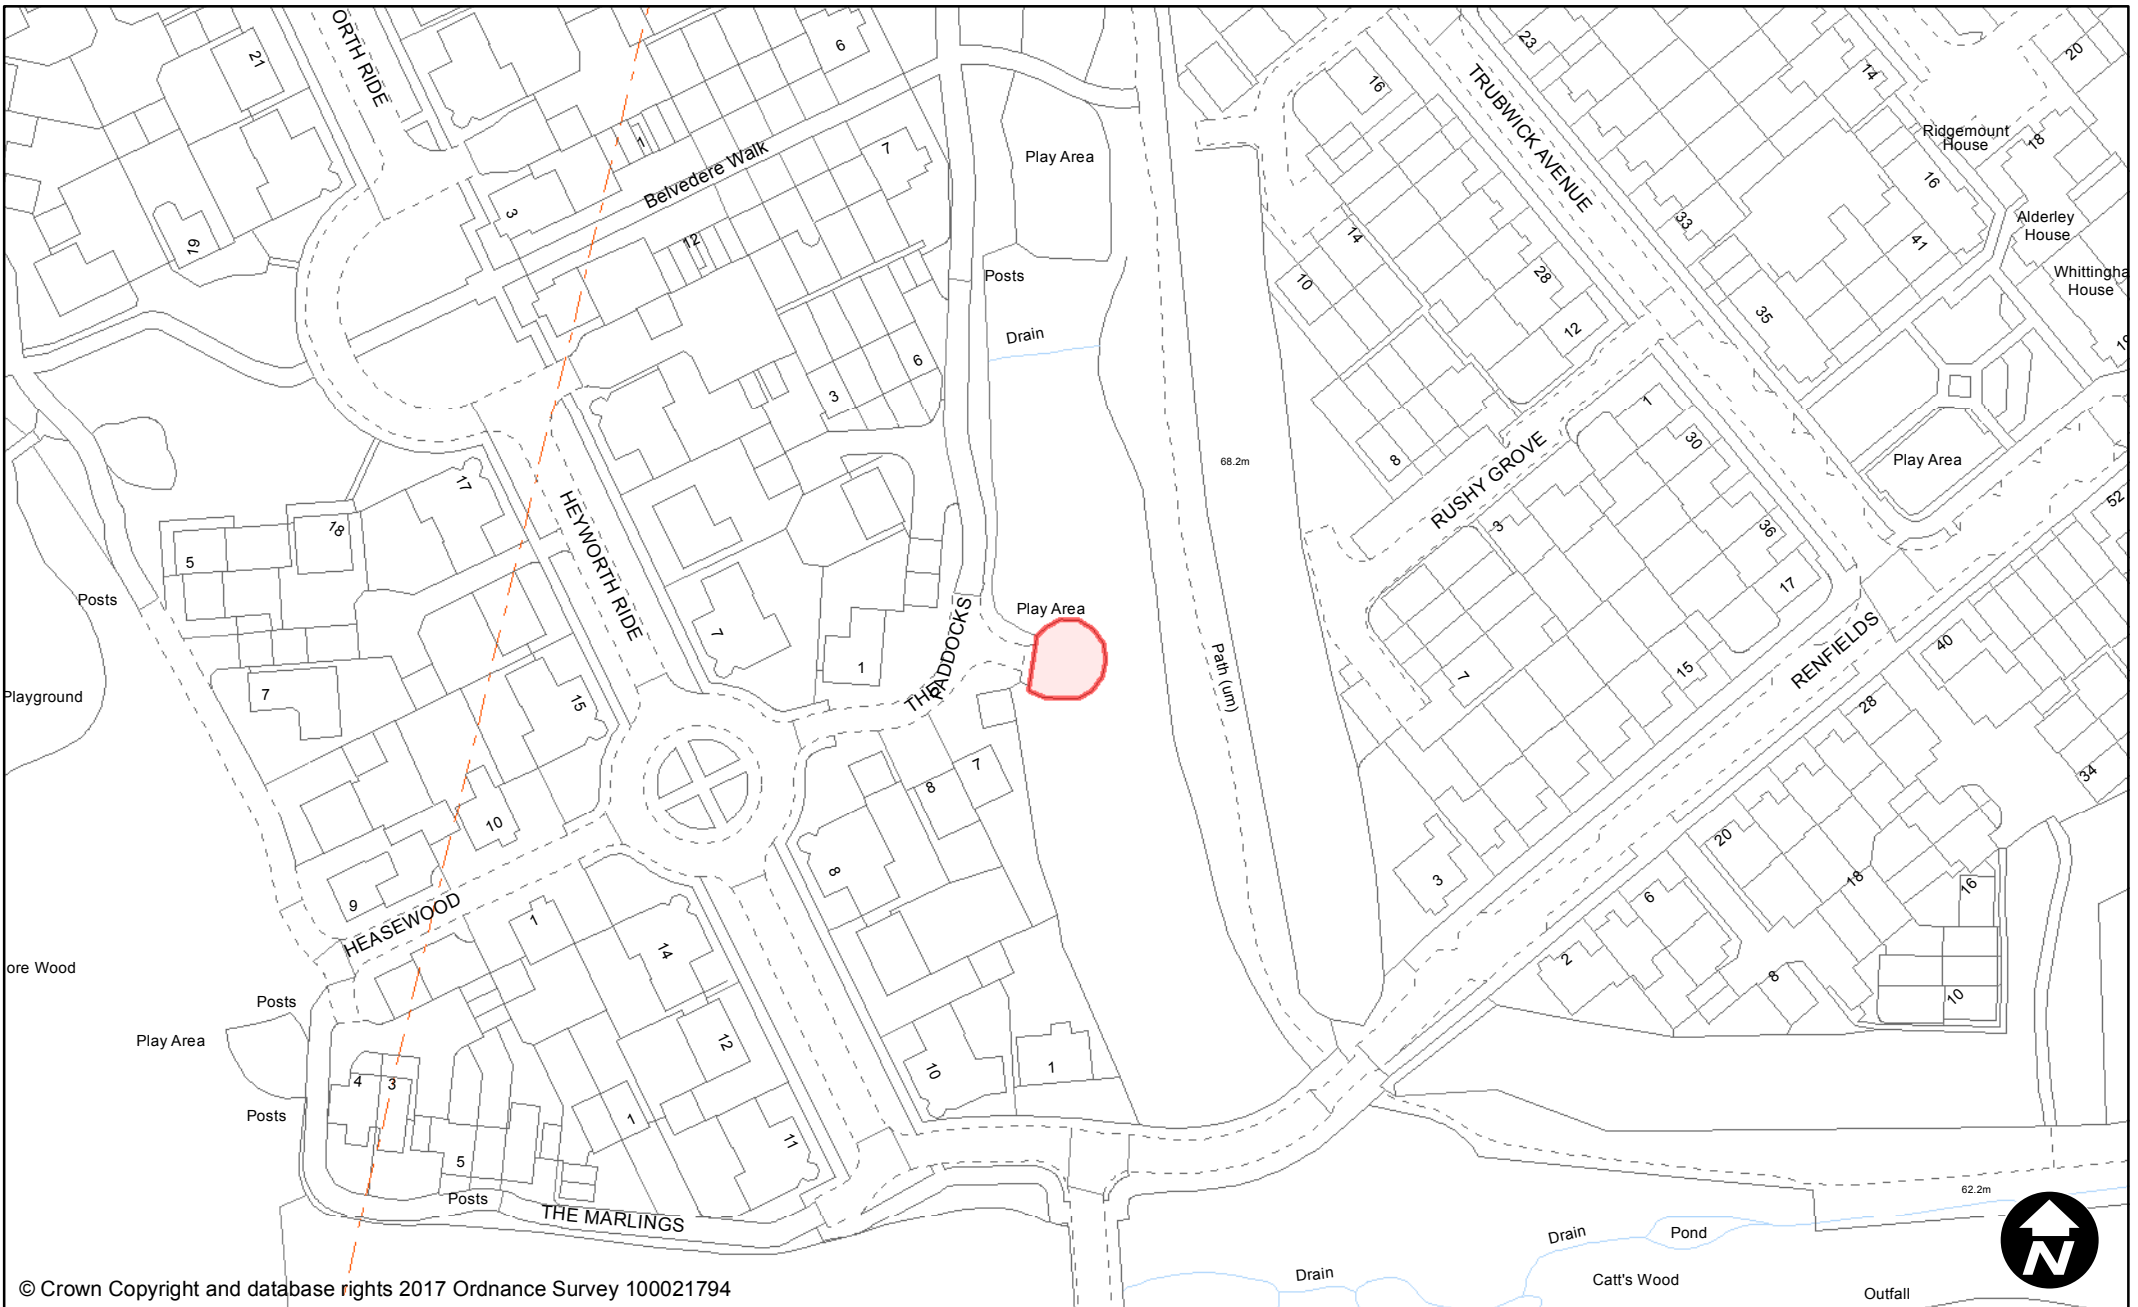

© Crown Copyright and database rights 2017 Ordnance Survey 100021794

**PUBLIC SPACE
PROTECTION ORDER
(SCHEDULE 1)**

Order Type: Dog Fouling
Site Name: Belvedere
Site Reference: PSPO/206/FL

Town / Parish: Haywards Heath

May 2017

Scale: 1:1,250