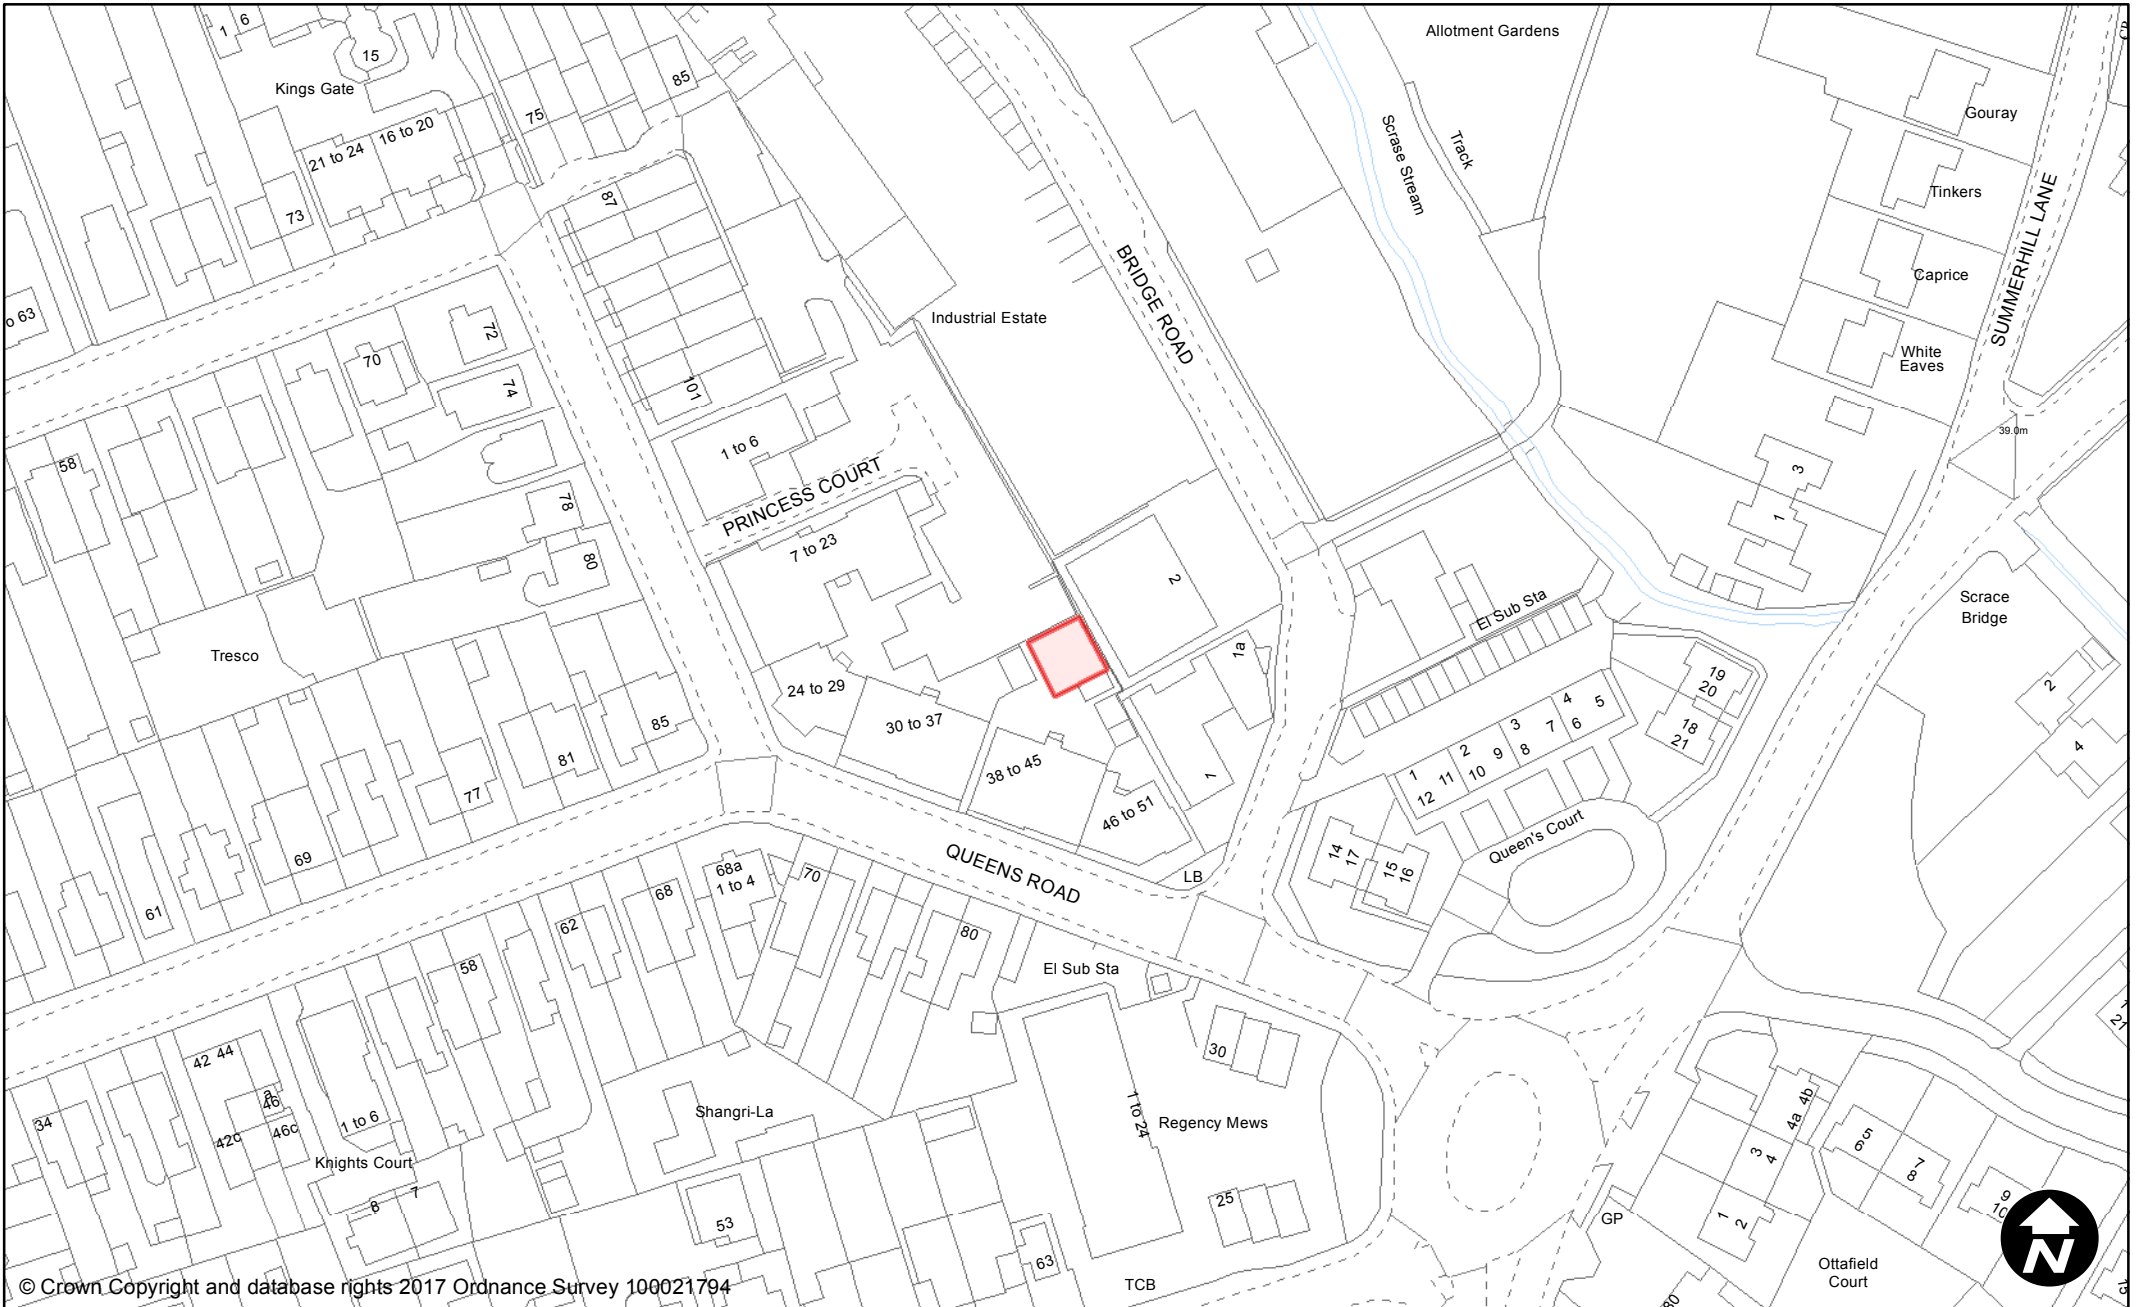

© Crown Copyright and database rights 2017 Ordnance Survey 100021794

**PUBLIC SPACE
PROTECTION ORDER
(SCHEDULE 1)**

Order Type: Dog Fouling
Site Name: Princess Court Play Area
Site Reference: PSPO/232/FL
Town / Parish: Haywards Heath

May 2017

Scale: 1:1,250