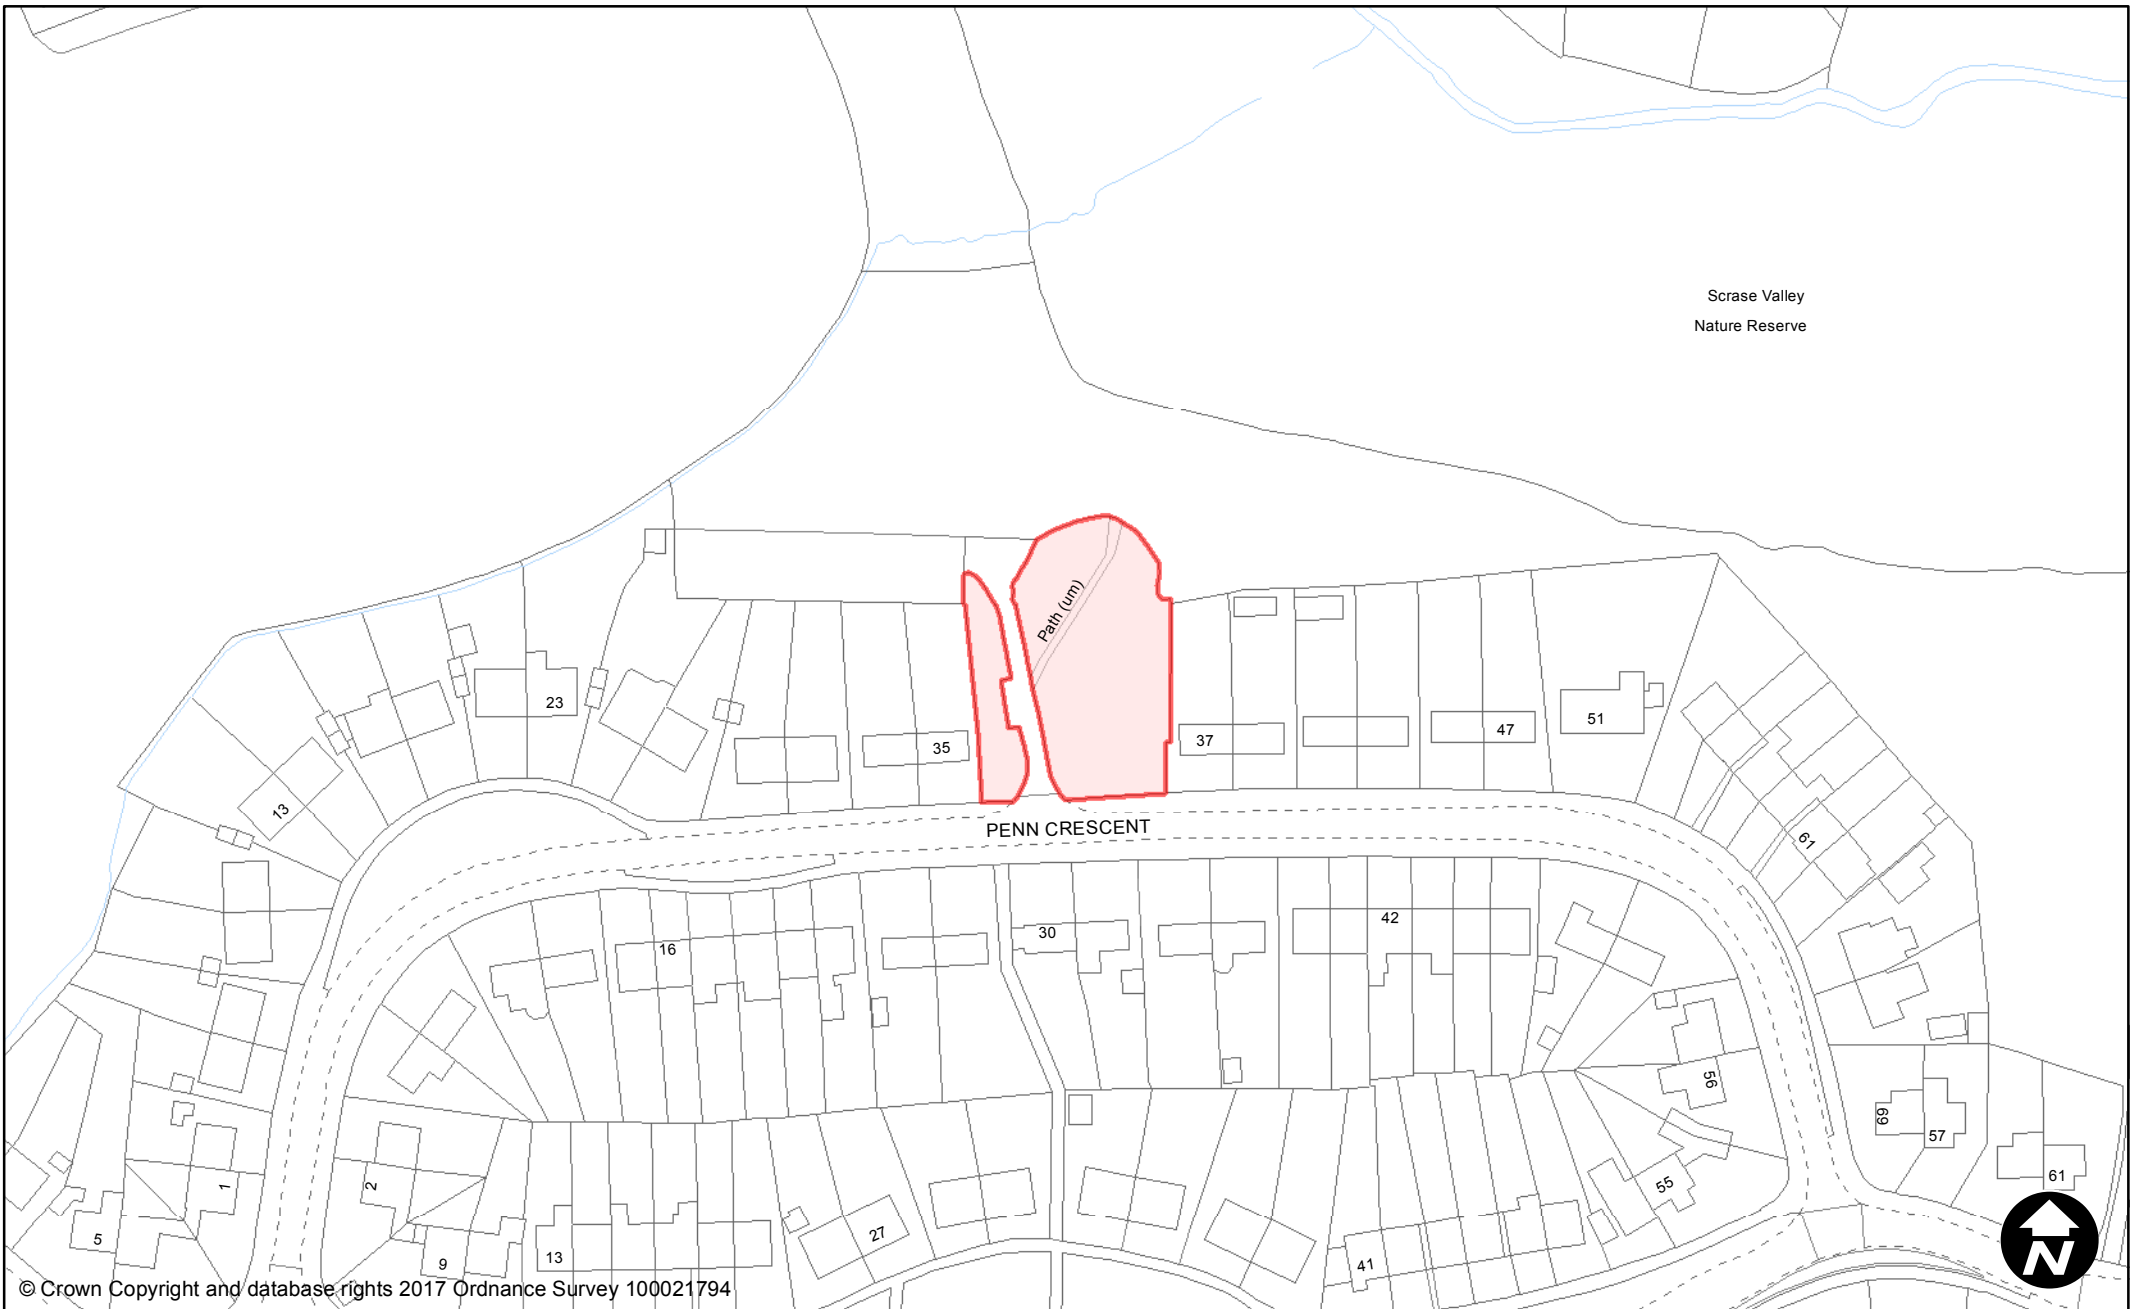

© Crown Copyright and database rights 2017 Ordnance Survey 100021794

**PUBLIC SPACE
PROTECTION ORDER
(SCHEDULE 1)**

Order Type: Dog Fouling
Site Name: Penn Crescent
Site Reference: PSPO/230/FL

Town / Parish: Haywards Heath

May 2017

Scale: 1:1,250