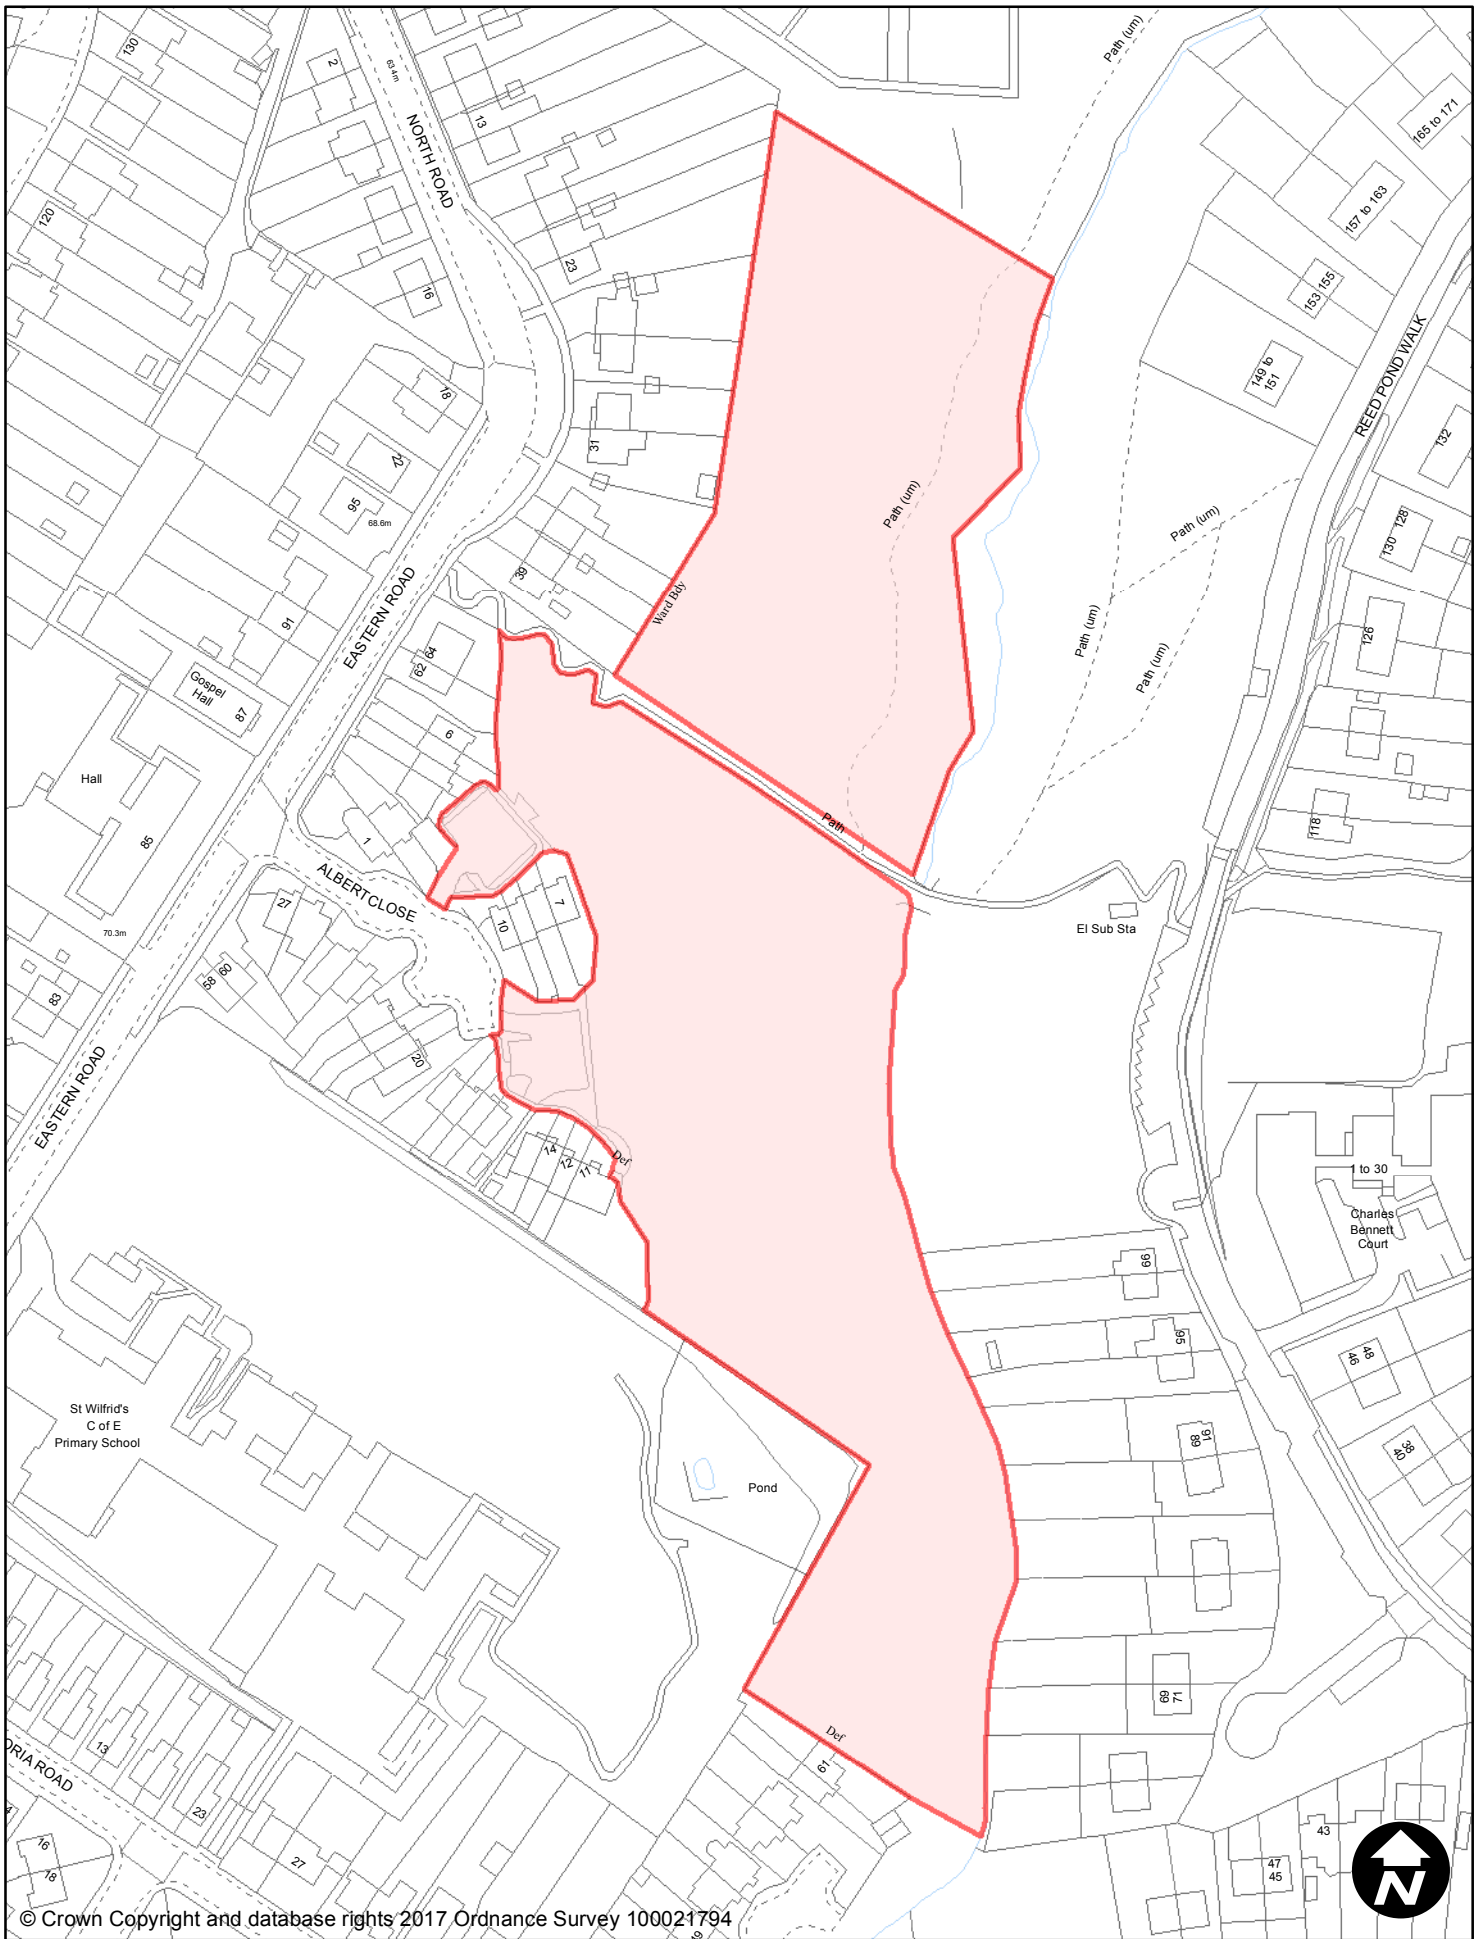

© Crown Copyright and database rights 2017 Ordnance Survey 100021794

PUBLIC SPACE PROTECTION ORDER (SCHEDULE 1)

May 2017

Order Type: Dog Fouling

Scale: 1:1,600

Site Name: Albert Close Open Space and Car Parks

Site Reference: PSPO/025/FL

Town / Parish: Haywards Heath