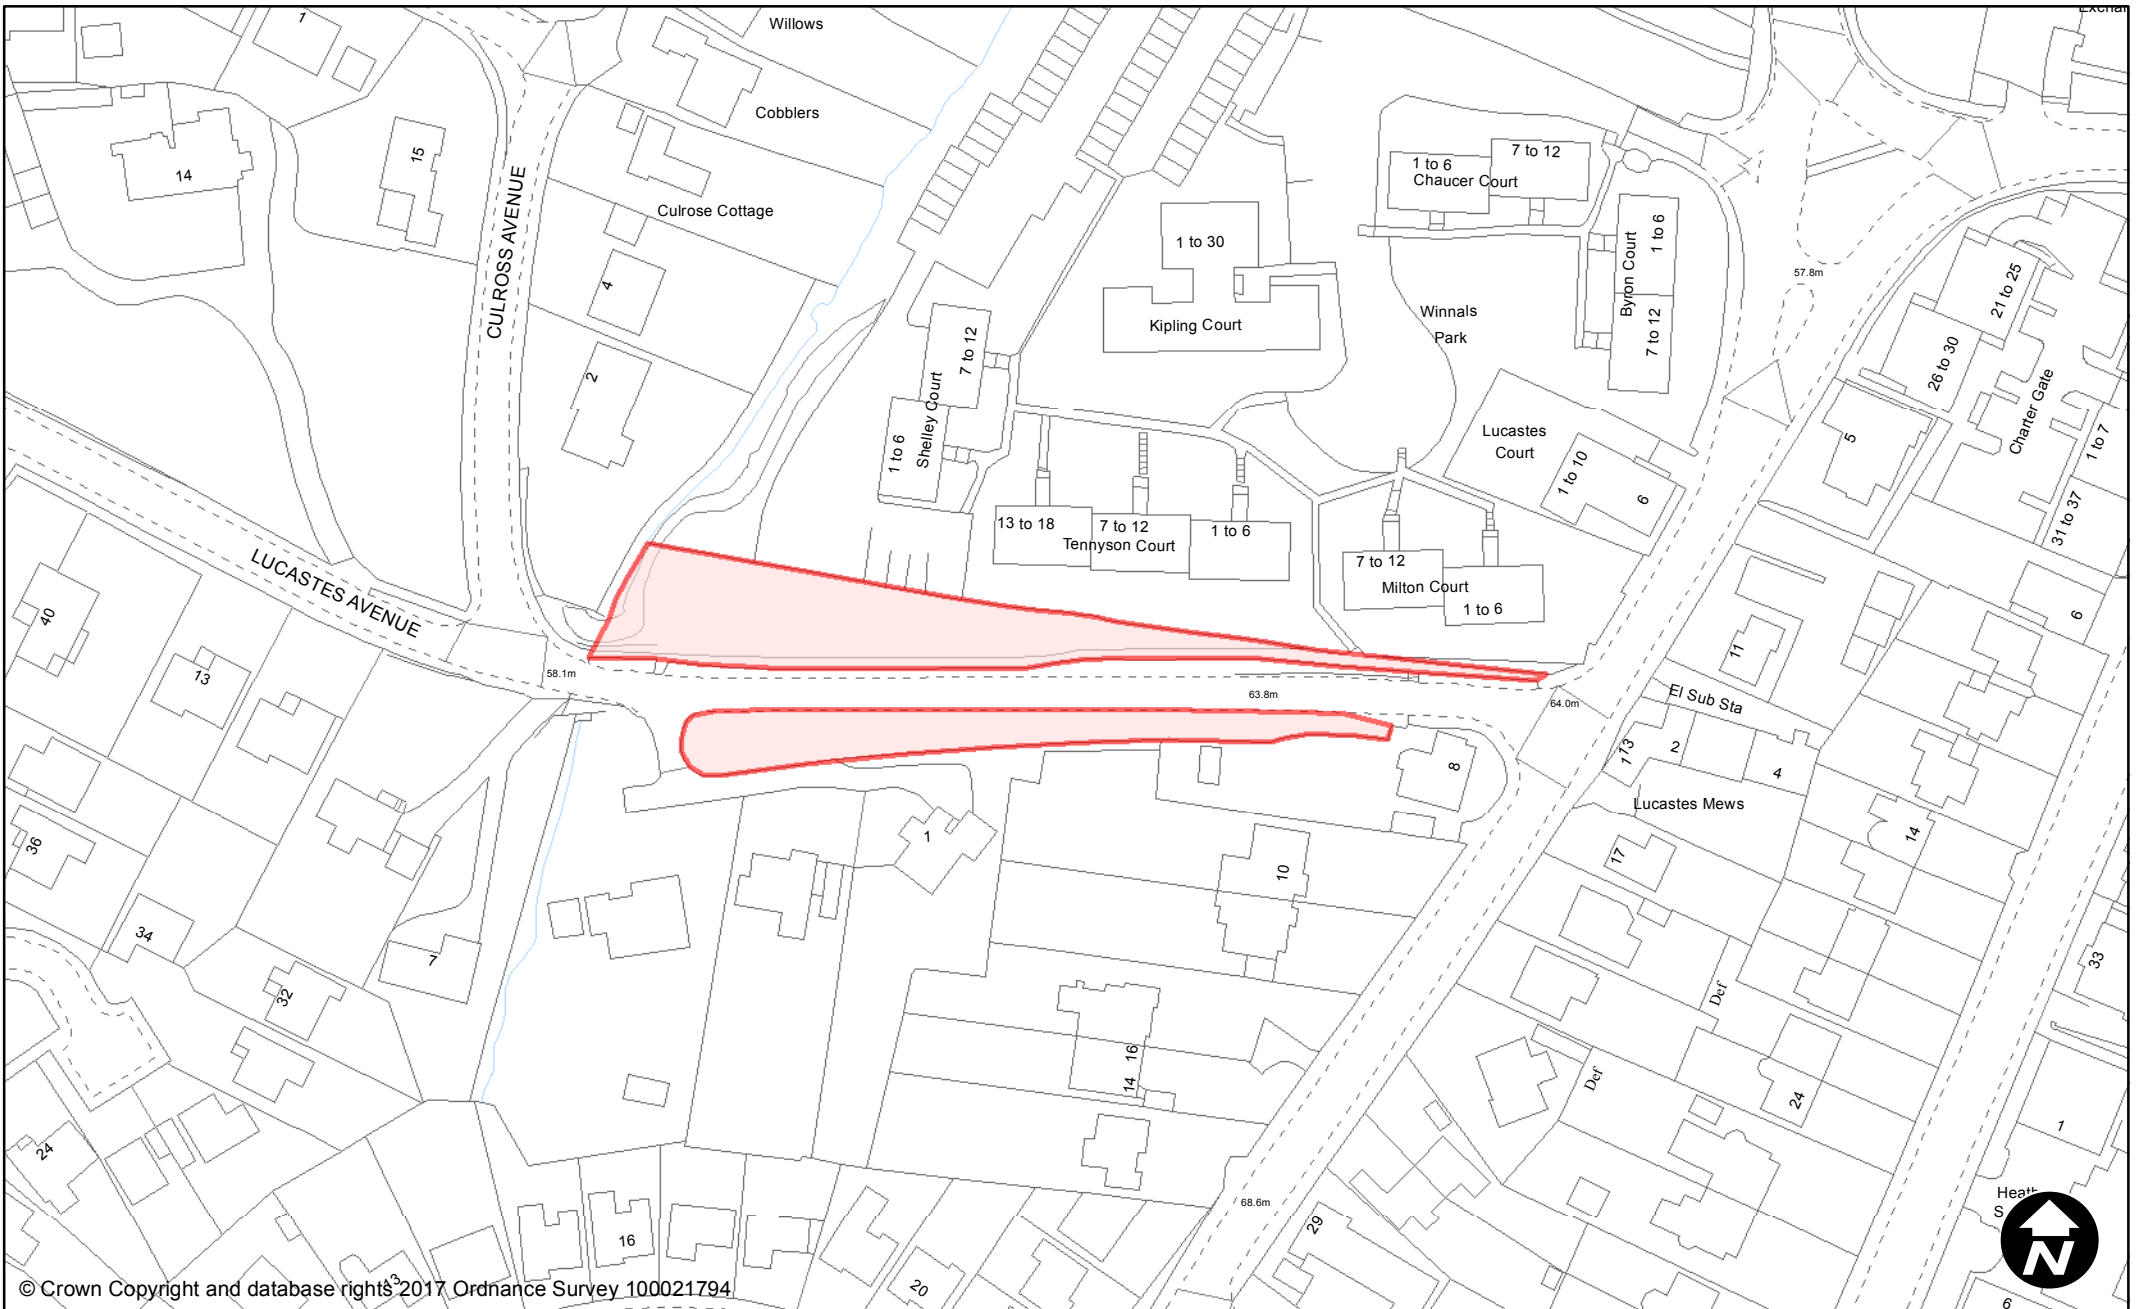

© Crown Copyright and database rights 2017 Ordnance Survey 100021794

**PUBLIC SPACE
PROTECTION ORDER
(SCHEDULE 1)**

Order Type: Dog Fouling
Site Name: Lucastes Avenue
Site Reference: PSPO/225/FL

Town / Parish: Haywards Heath

May 2017

Scale: 1:1,250