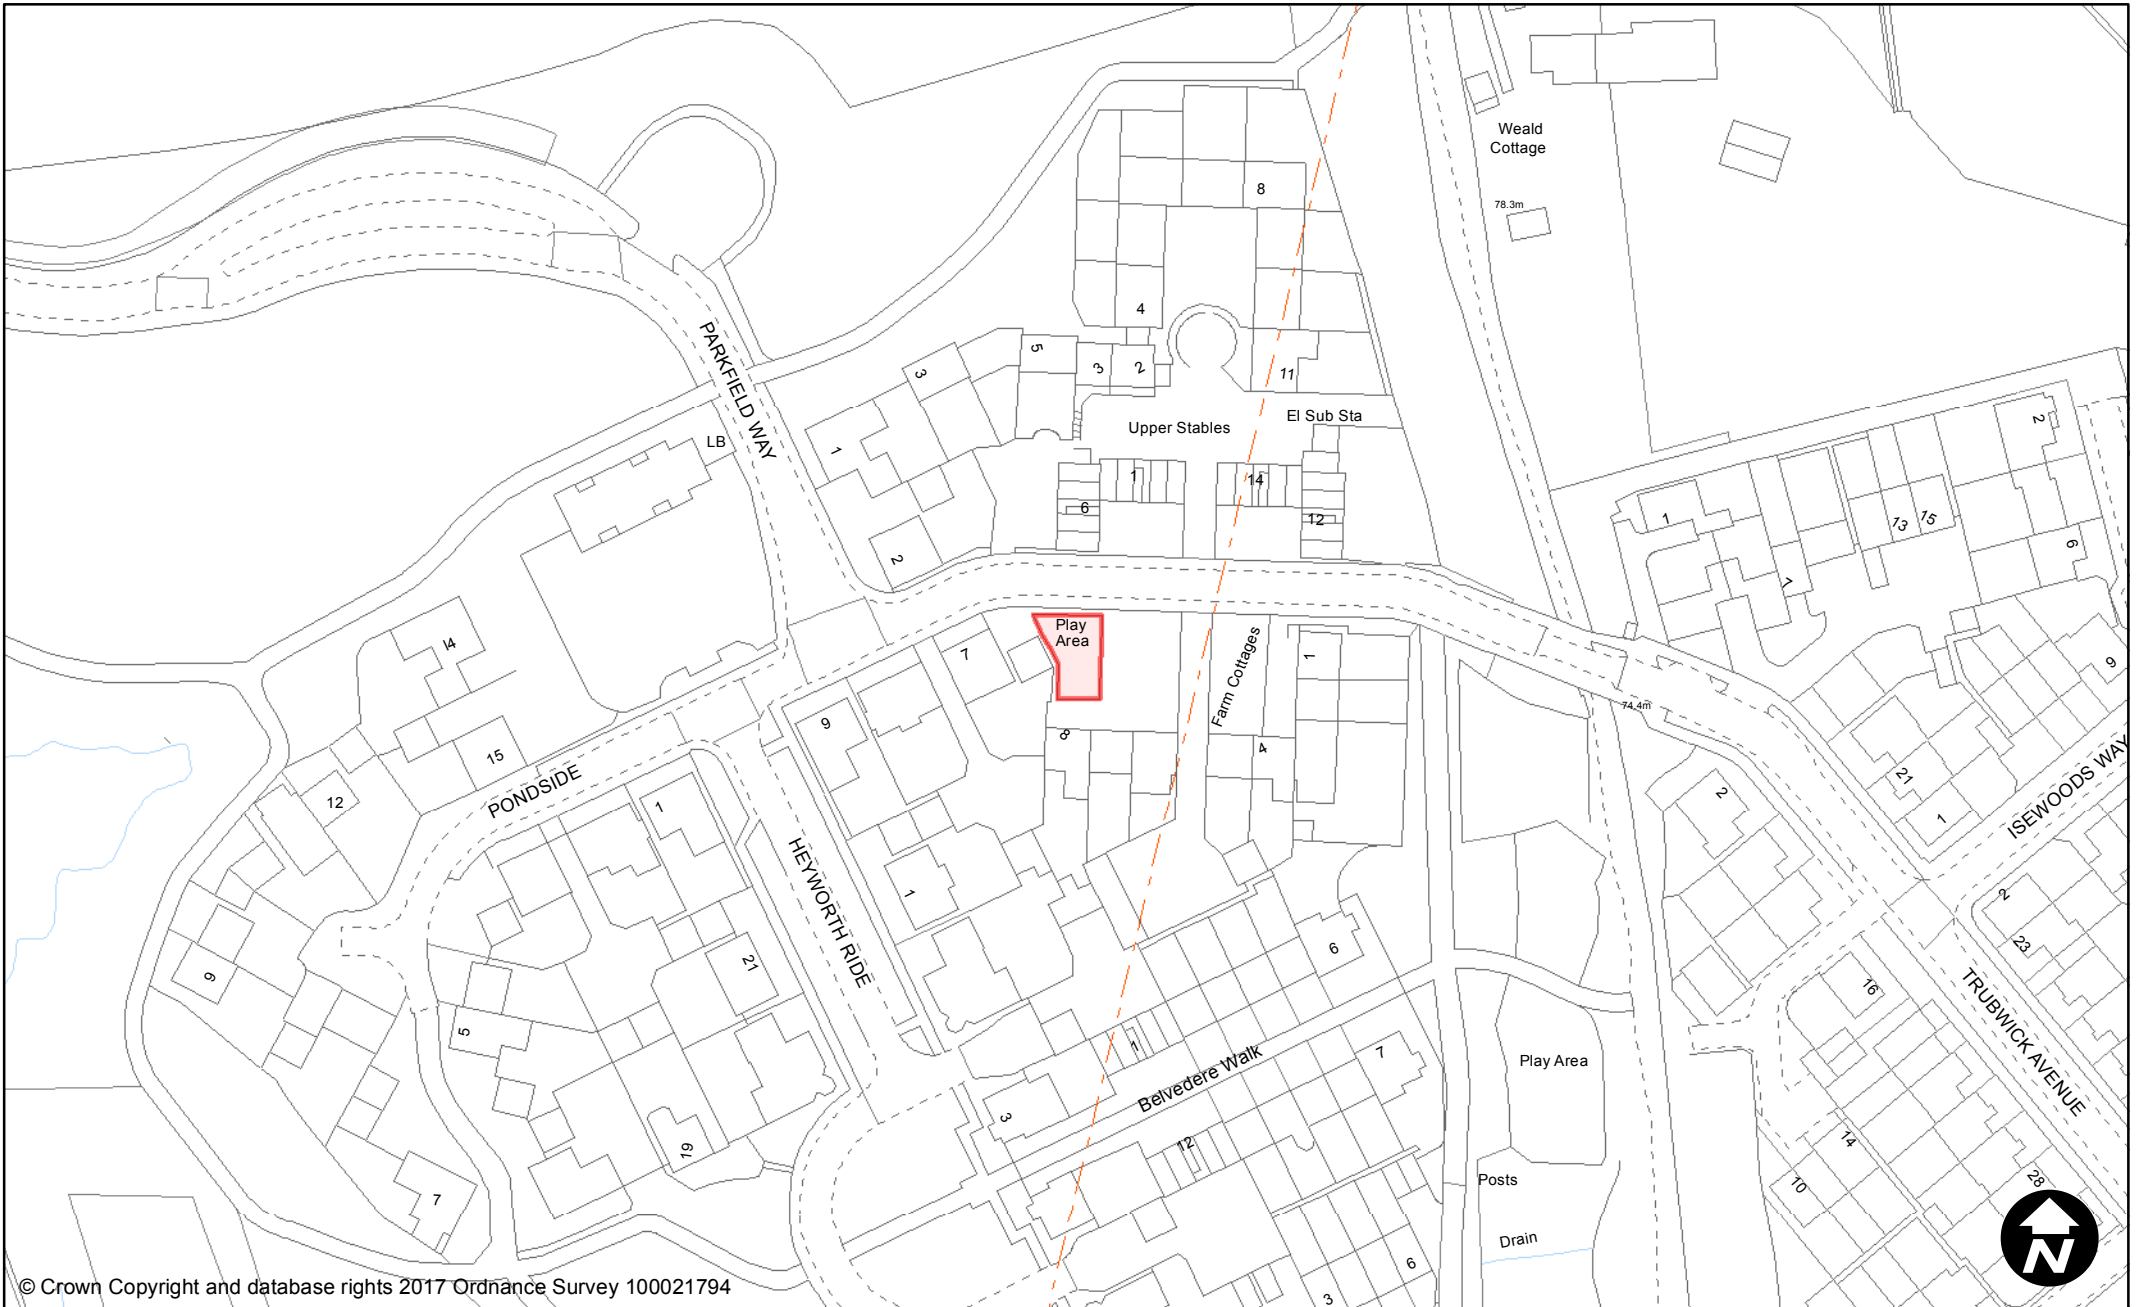

© Crown Copyright and database rights 2017 Ordnance Survey 100021794

**PUBLIC SPACE
PROTECTION ORDER
(SCHEDULE 1)**

Order Type: Dog Fouling
Site Name: Parkfield Way Play Area
Site Reference: PSPO/229/FL

Town / Parish: Haywards Heath

May 2017

Scale: 1:1,250