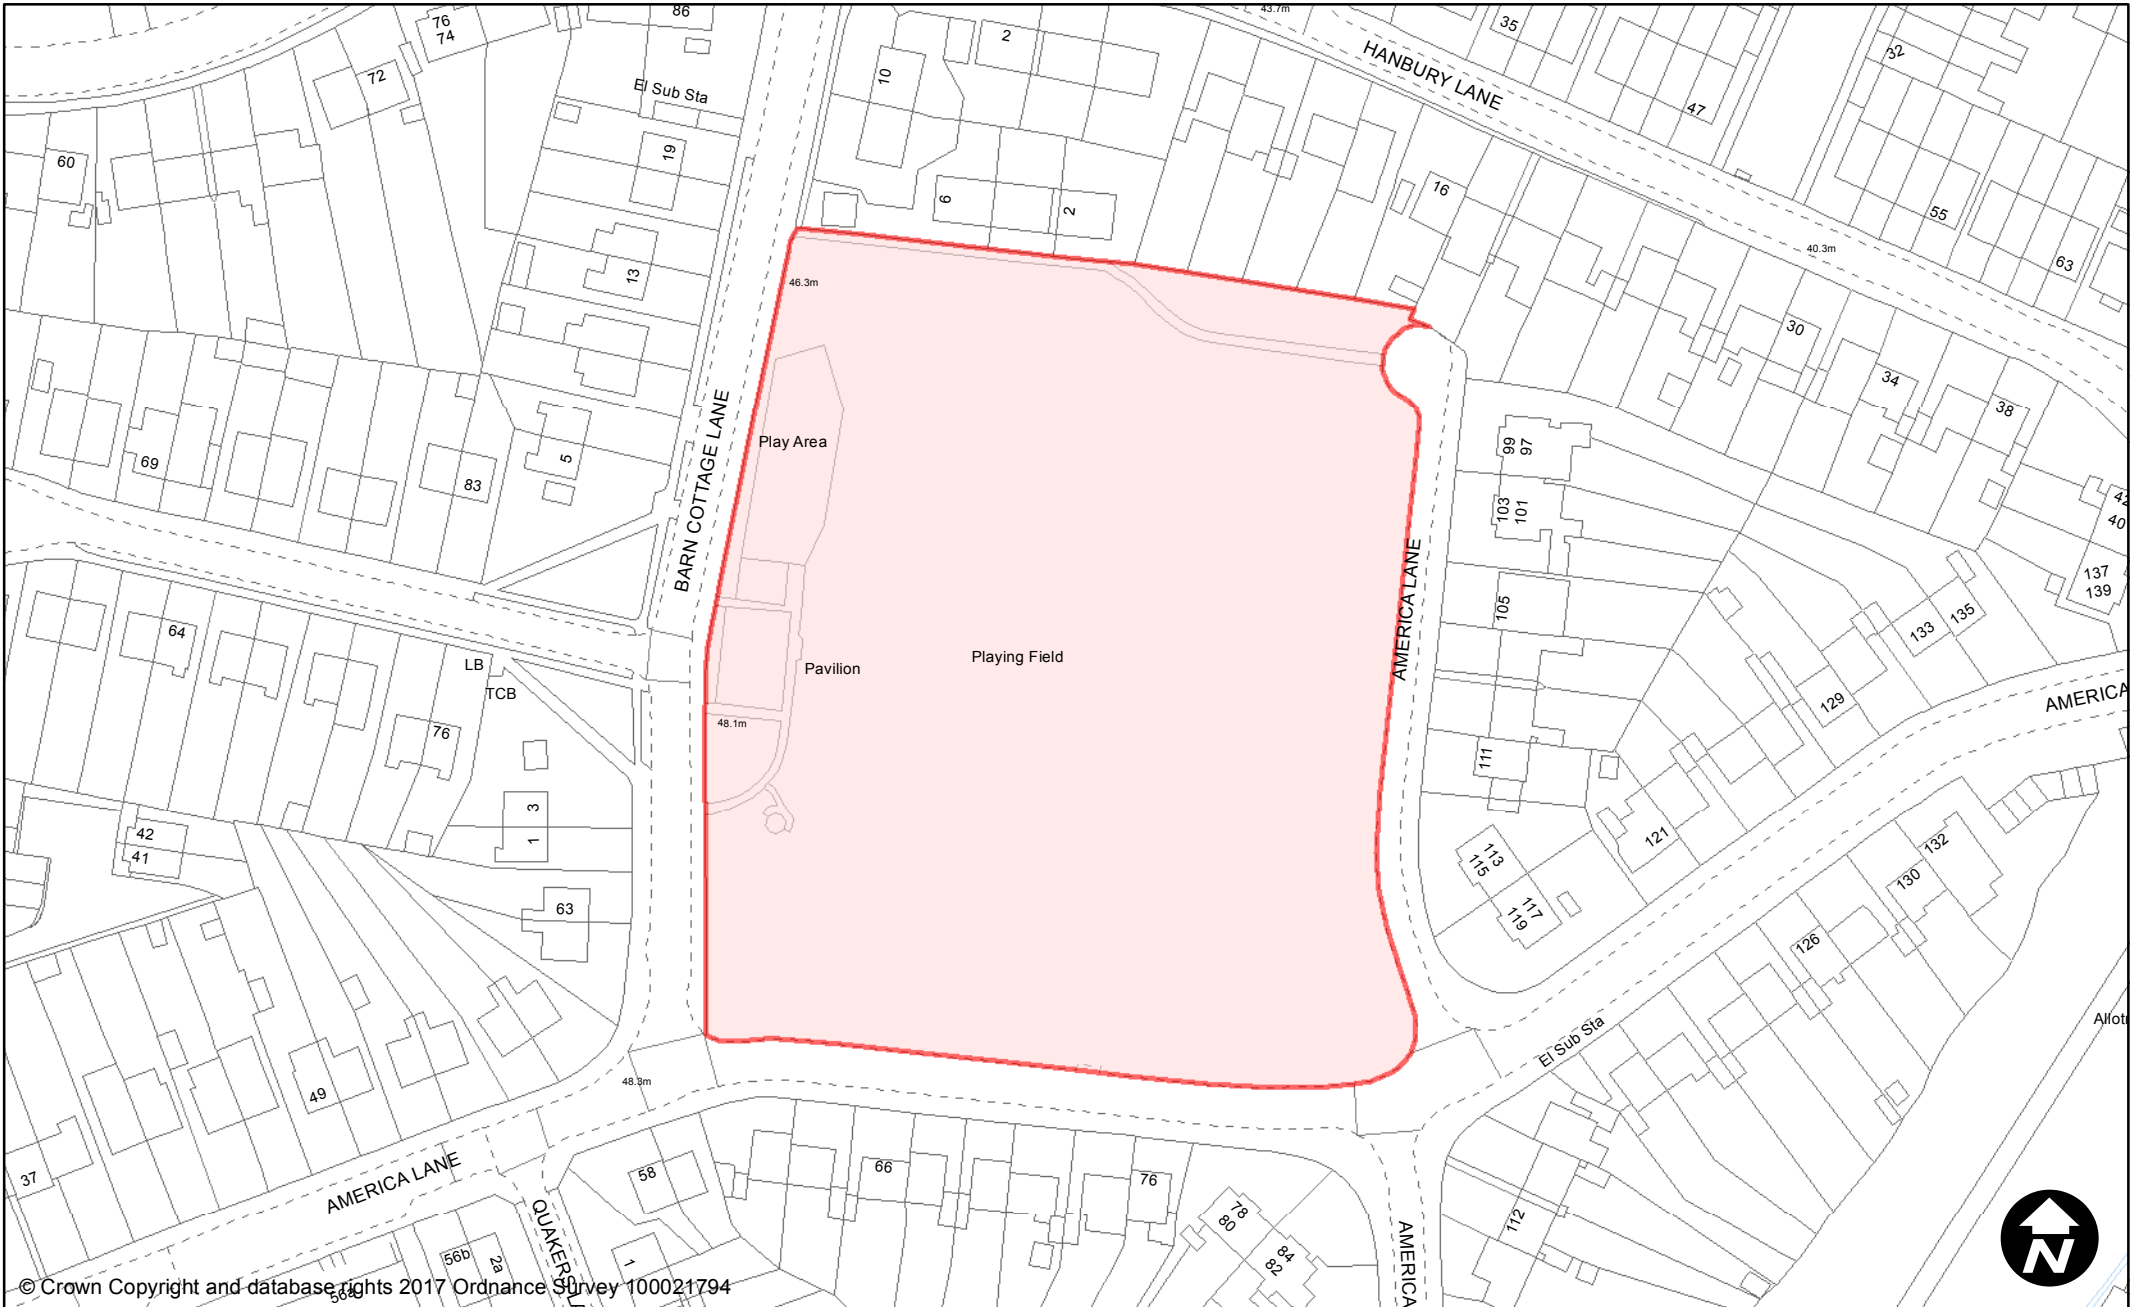

## PUBLIC SPACE PROTECTION ORDER (SCHEDULE 1)

May 2017

**Order Type:** Dog Fouling

**Scale:** 1:3,000

**Site Name:** Ashenground Wood Local Nature Reserve

**Site Reference:** PSPO/026/FL

**Town / Parish:** Haywards Heath