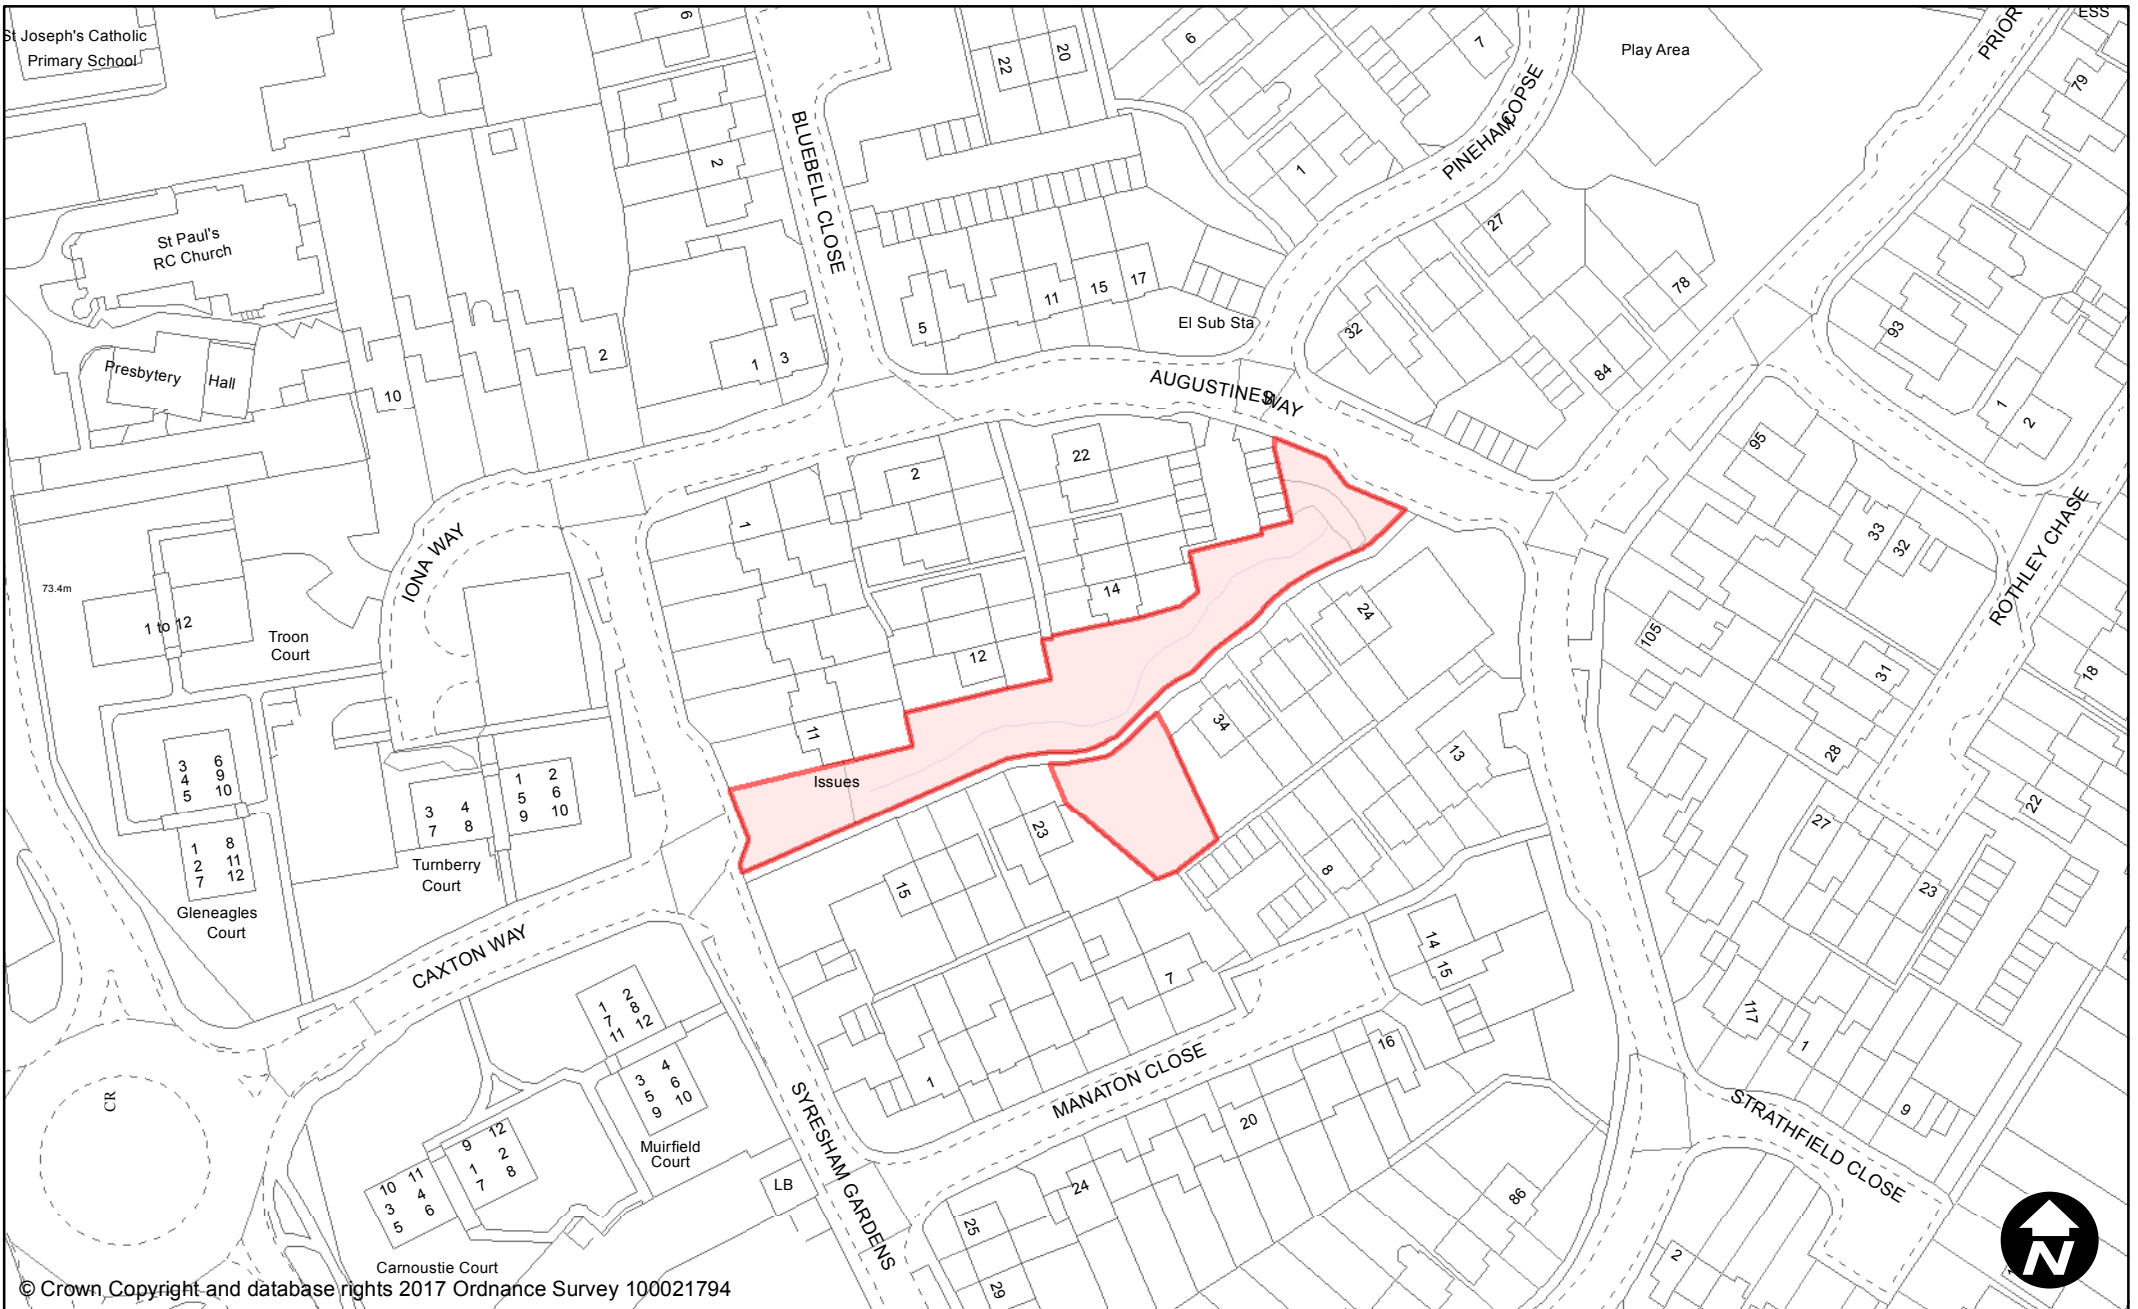

© Crown Copyright and database rights 2017 Ordnance Survey 100021794

**PUBLIC SPACE
PROTECTION ORDER
(SCHEDULE 1)**

Order Type: Dog Fouling
Site Name: The Priory Estate Open Space
Site Reference: PSPO/240/FL
Town / Parish: Haywards Heath

May 2017

Scale: 1:1,250