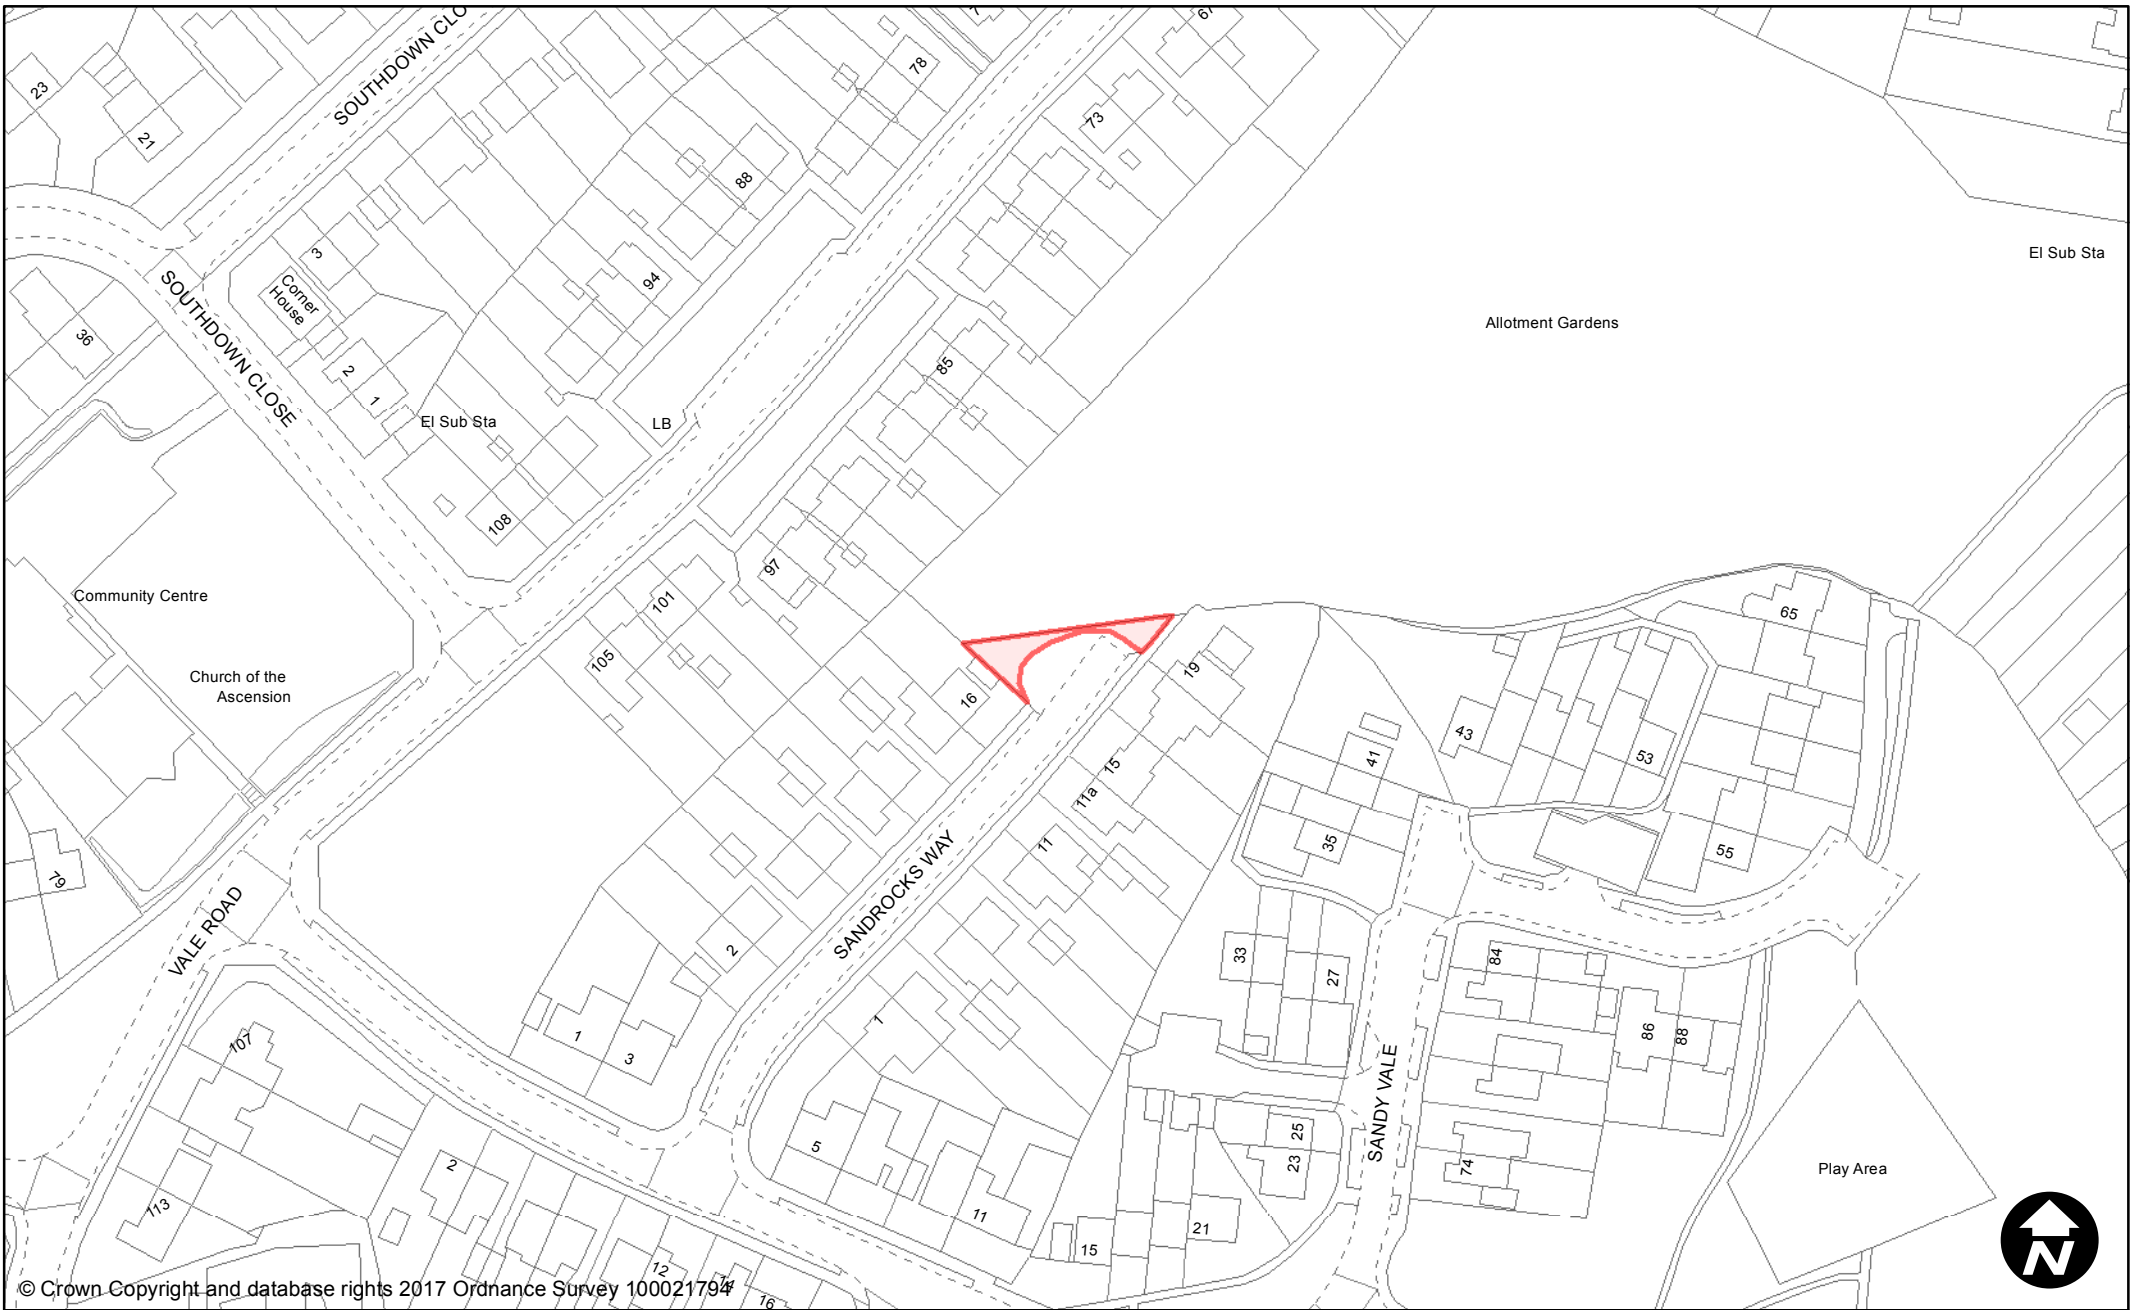

© Crown Copyright and database rights 2017 Ordnance Survey 100021794

**PUBLIC SPACE
PROTECTION ORDER
(SCHEDULE 1)**

Order Type: Dog Fouling
Site Name: Sandrocks Way
Site Reference: PSPO/237/FL

Town / Parish: Haywards Heath

May 2017

Scale: 1:1,250