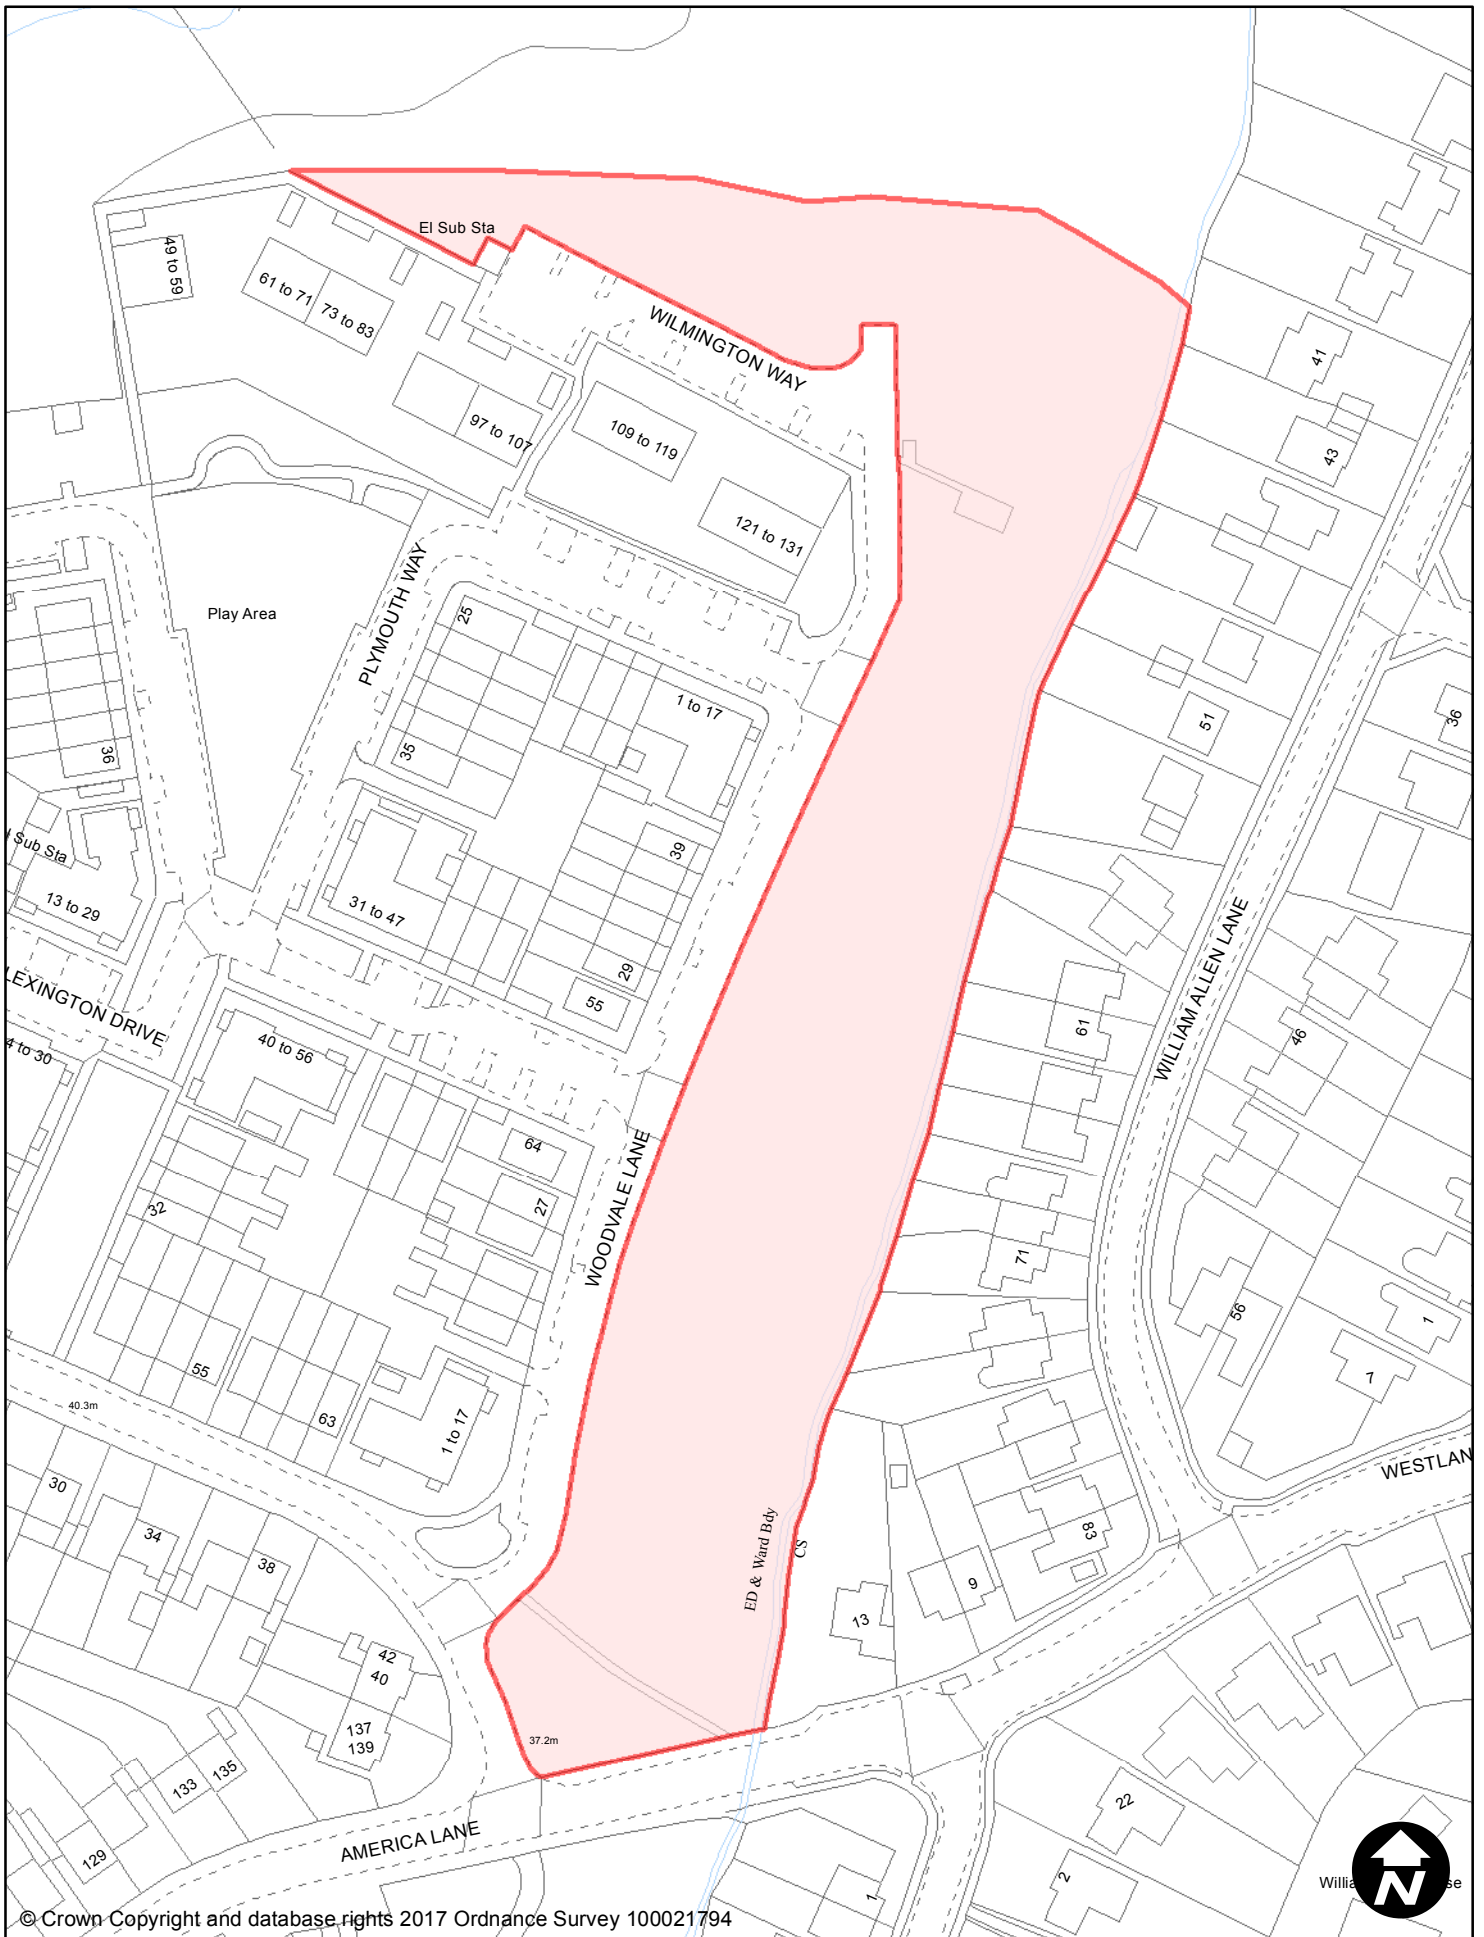

© Crown Copyright and database rights 2017 Ordnance Survey 100021794

PUBLIC SPACE PROTECTION ORDER (SCHEDULE 1)

Order Type: Dog Fouling
Site Name: Woodvale Lane
Site Reference: PSPO/217/FL

Town / Parish: Haywards Heath

May 2017

Scale: 1:1,250