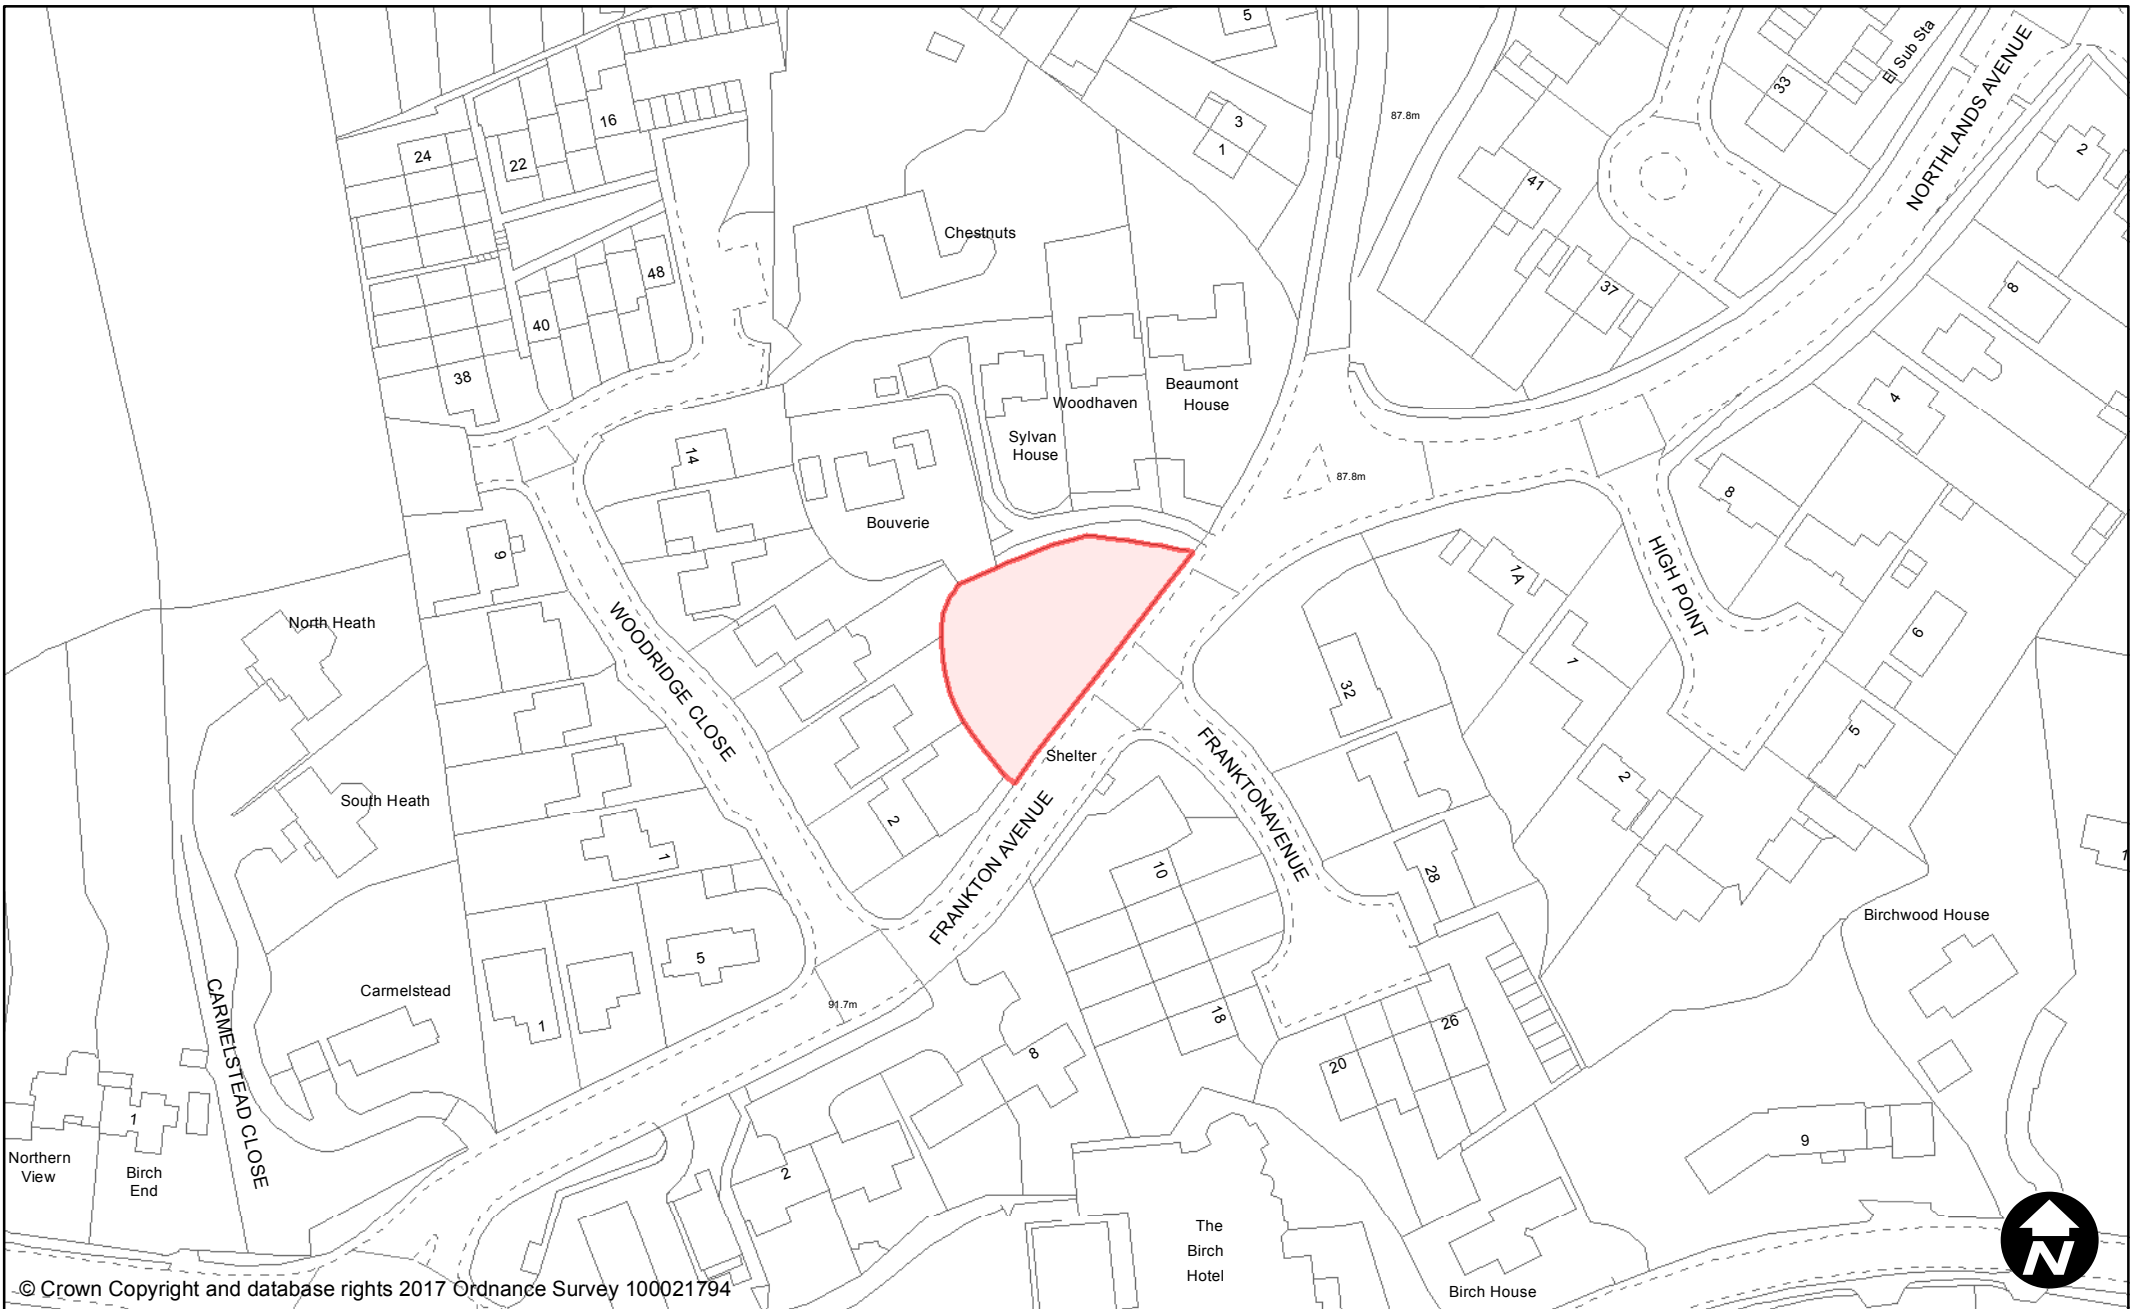

© Crown Copyright and database rights 2017 Ordnance Survey 100021794

**PUBLIC SPACE
PROTECTION ORDER
(SCHEDULE 1)**

Order Type: Dog Fouling
Site Name: Frankton Avenue Amenity Area
Site Reference: PSPO/216/FL
Town / Parish: Haywards Heath

May 2017

Scale: 1:1,250