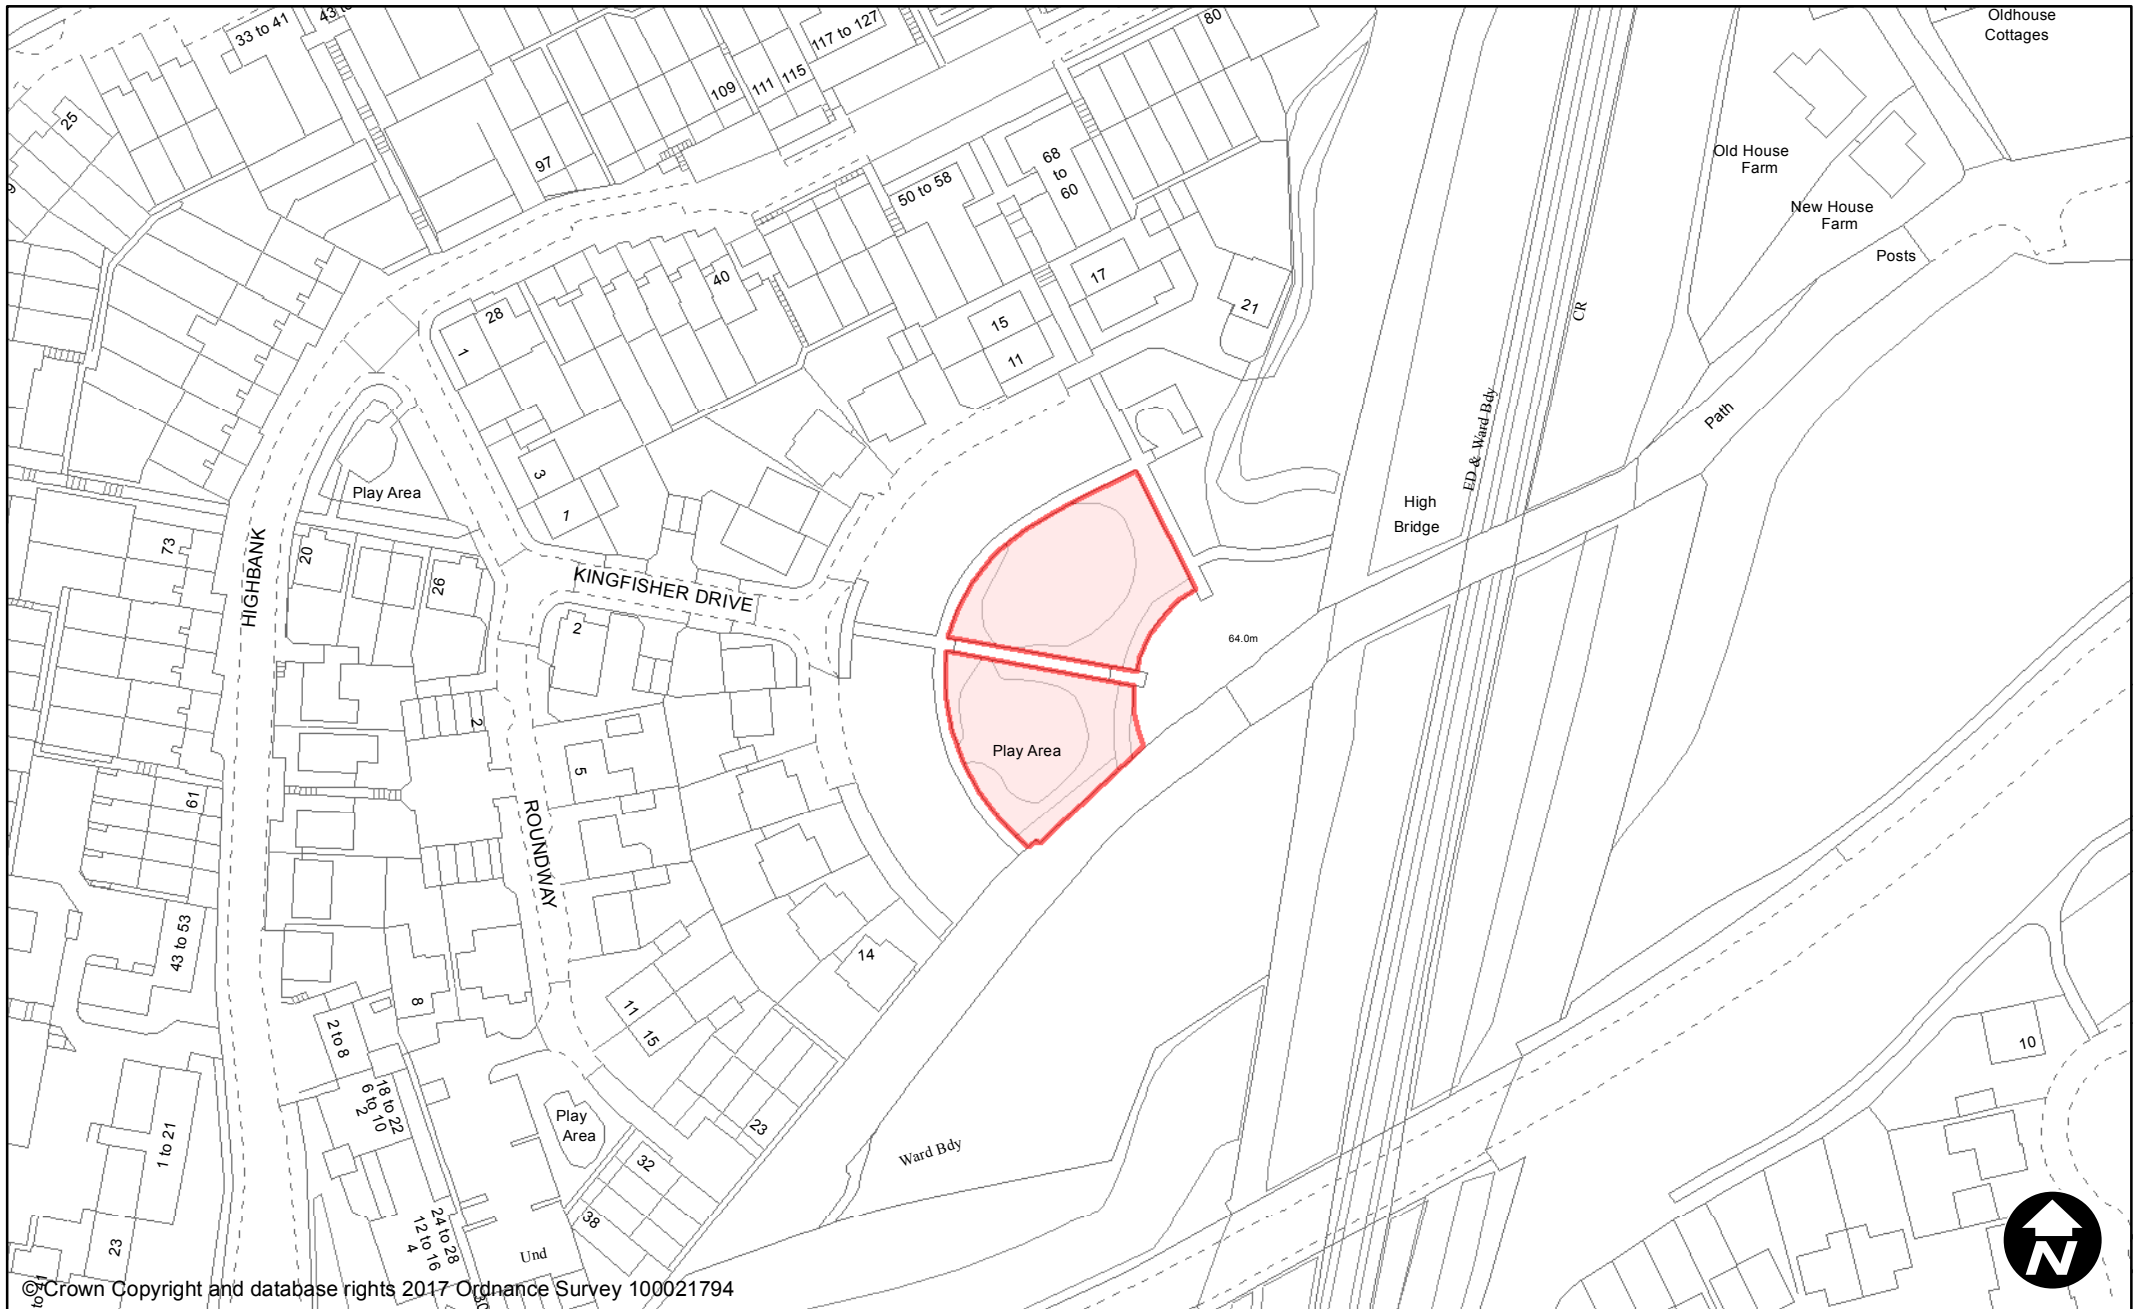

© Crown Copyright and database rights 2017 Ordnance Survey 100021794

**PUBLIC SPACE
PROTECTION ORDER
(SCHEDULE 1)**

Order Type: Dog Fouling
Site Name: Kingfisher Drive Junior Play Area
Site Reference: PSPO/223/FL
Town / Parish: Haywards Heath

May 2017

Scale: 1:1,250