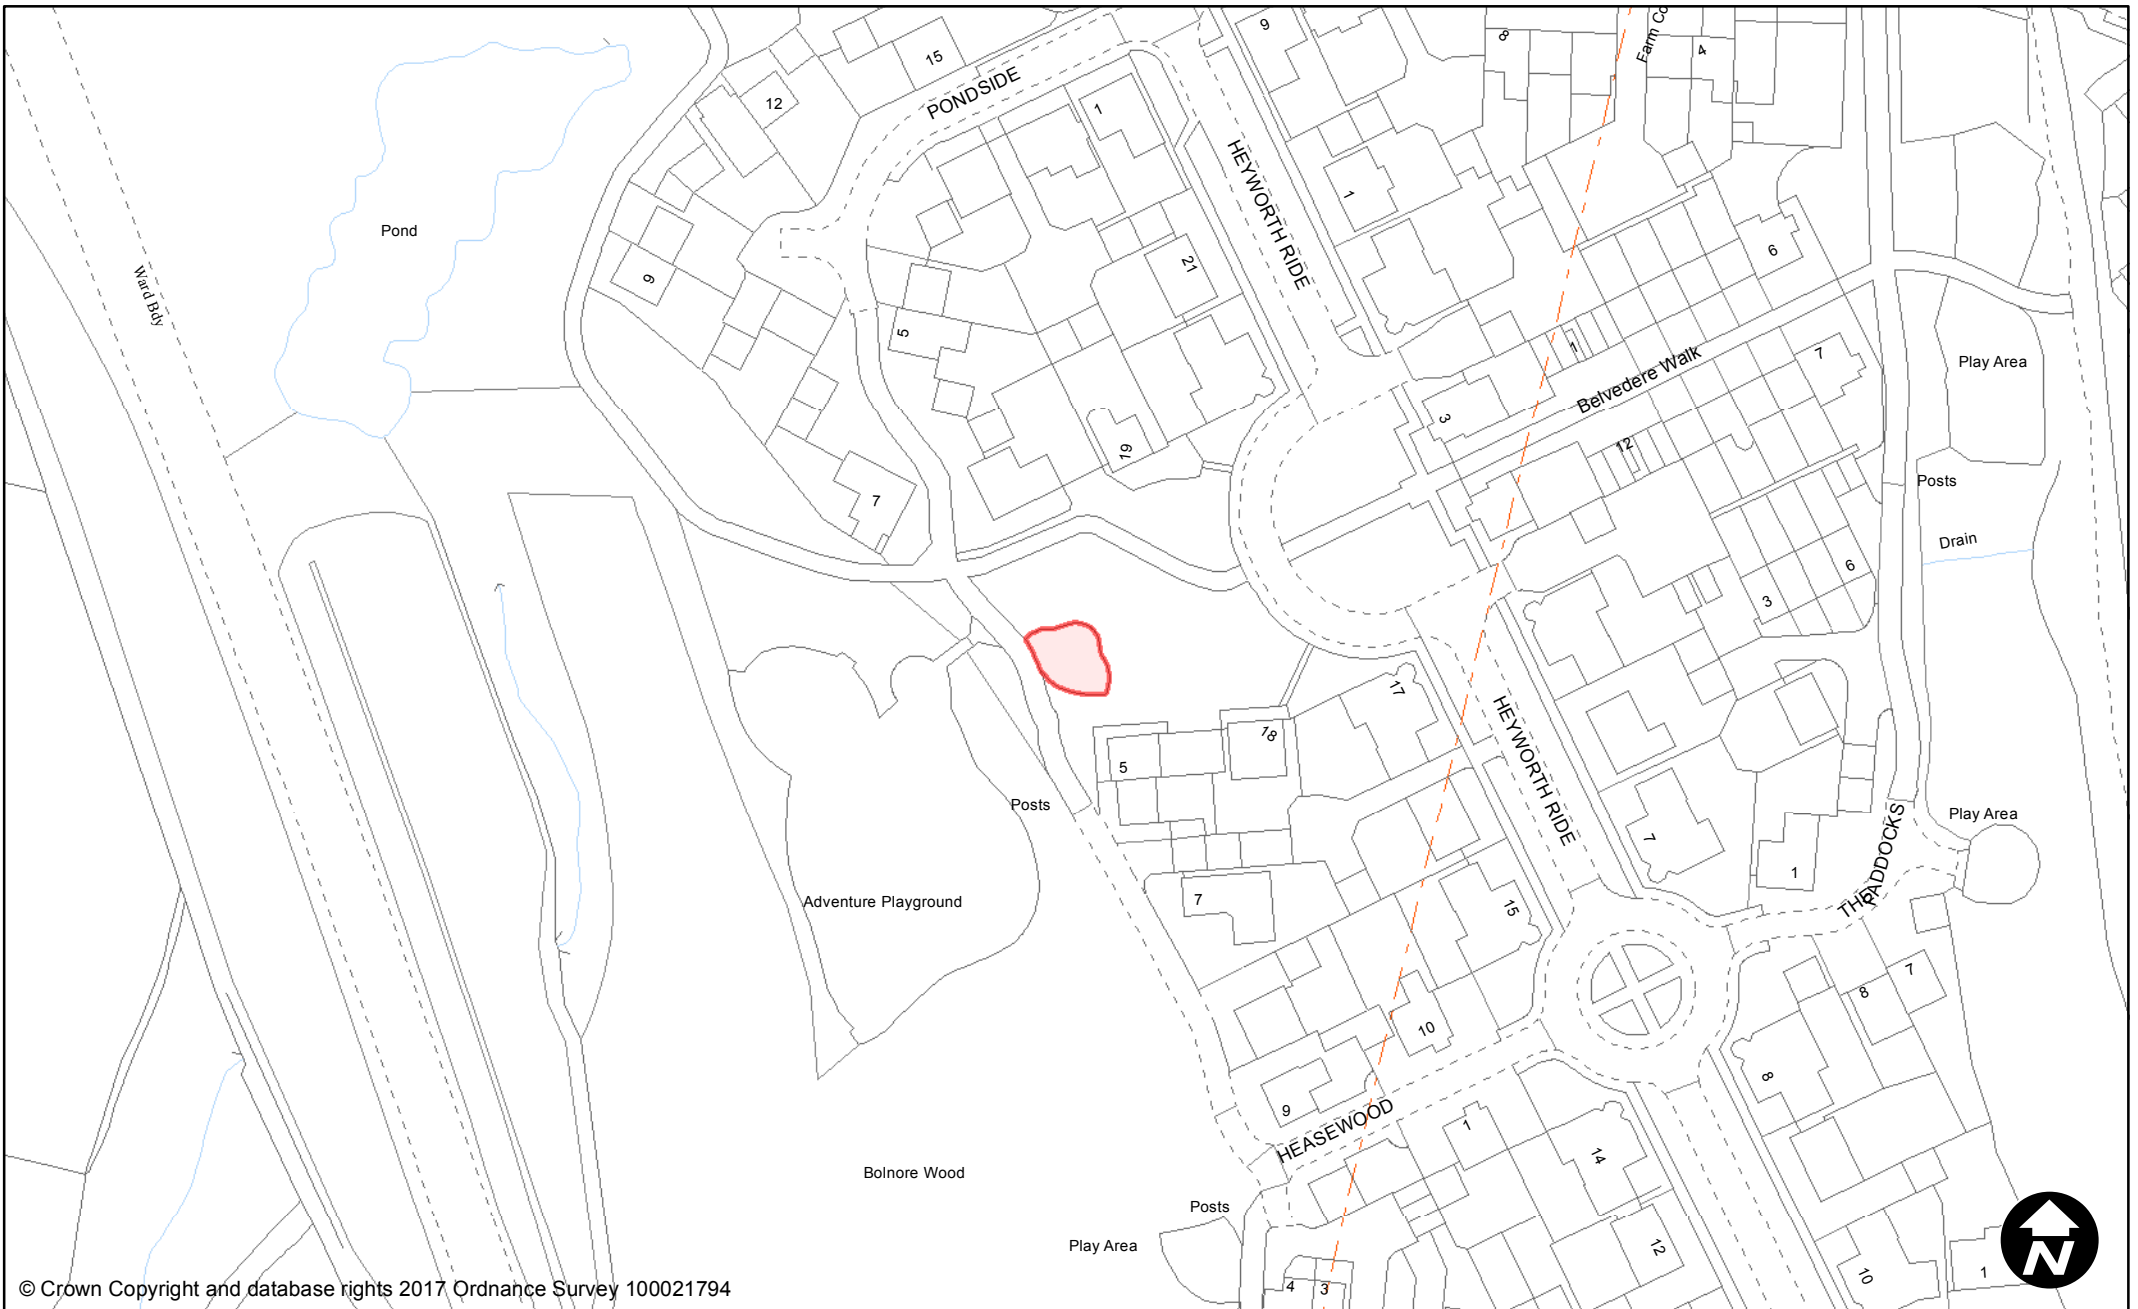

© Crown Copyright and database rights 2017 Ordnance Survey 100021794

**PUBLIC SPACE
PROTECTION ORDER
(SCHEDULE 1)**

Order Type: Dog Fouling
Site Name: Village Green, Bolnore
Site Reference: PSPO/243/FL

Town / Parish: Haywards Heath

May 2017

Scale: 1:1,250