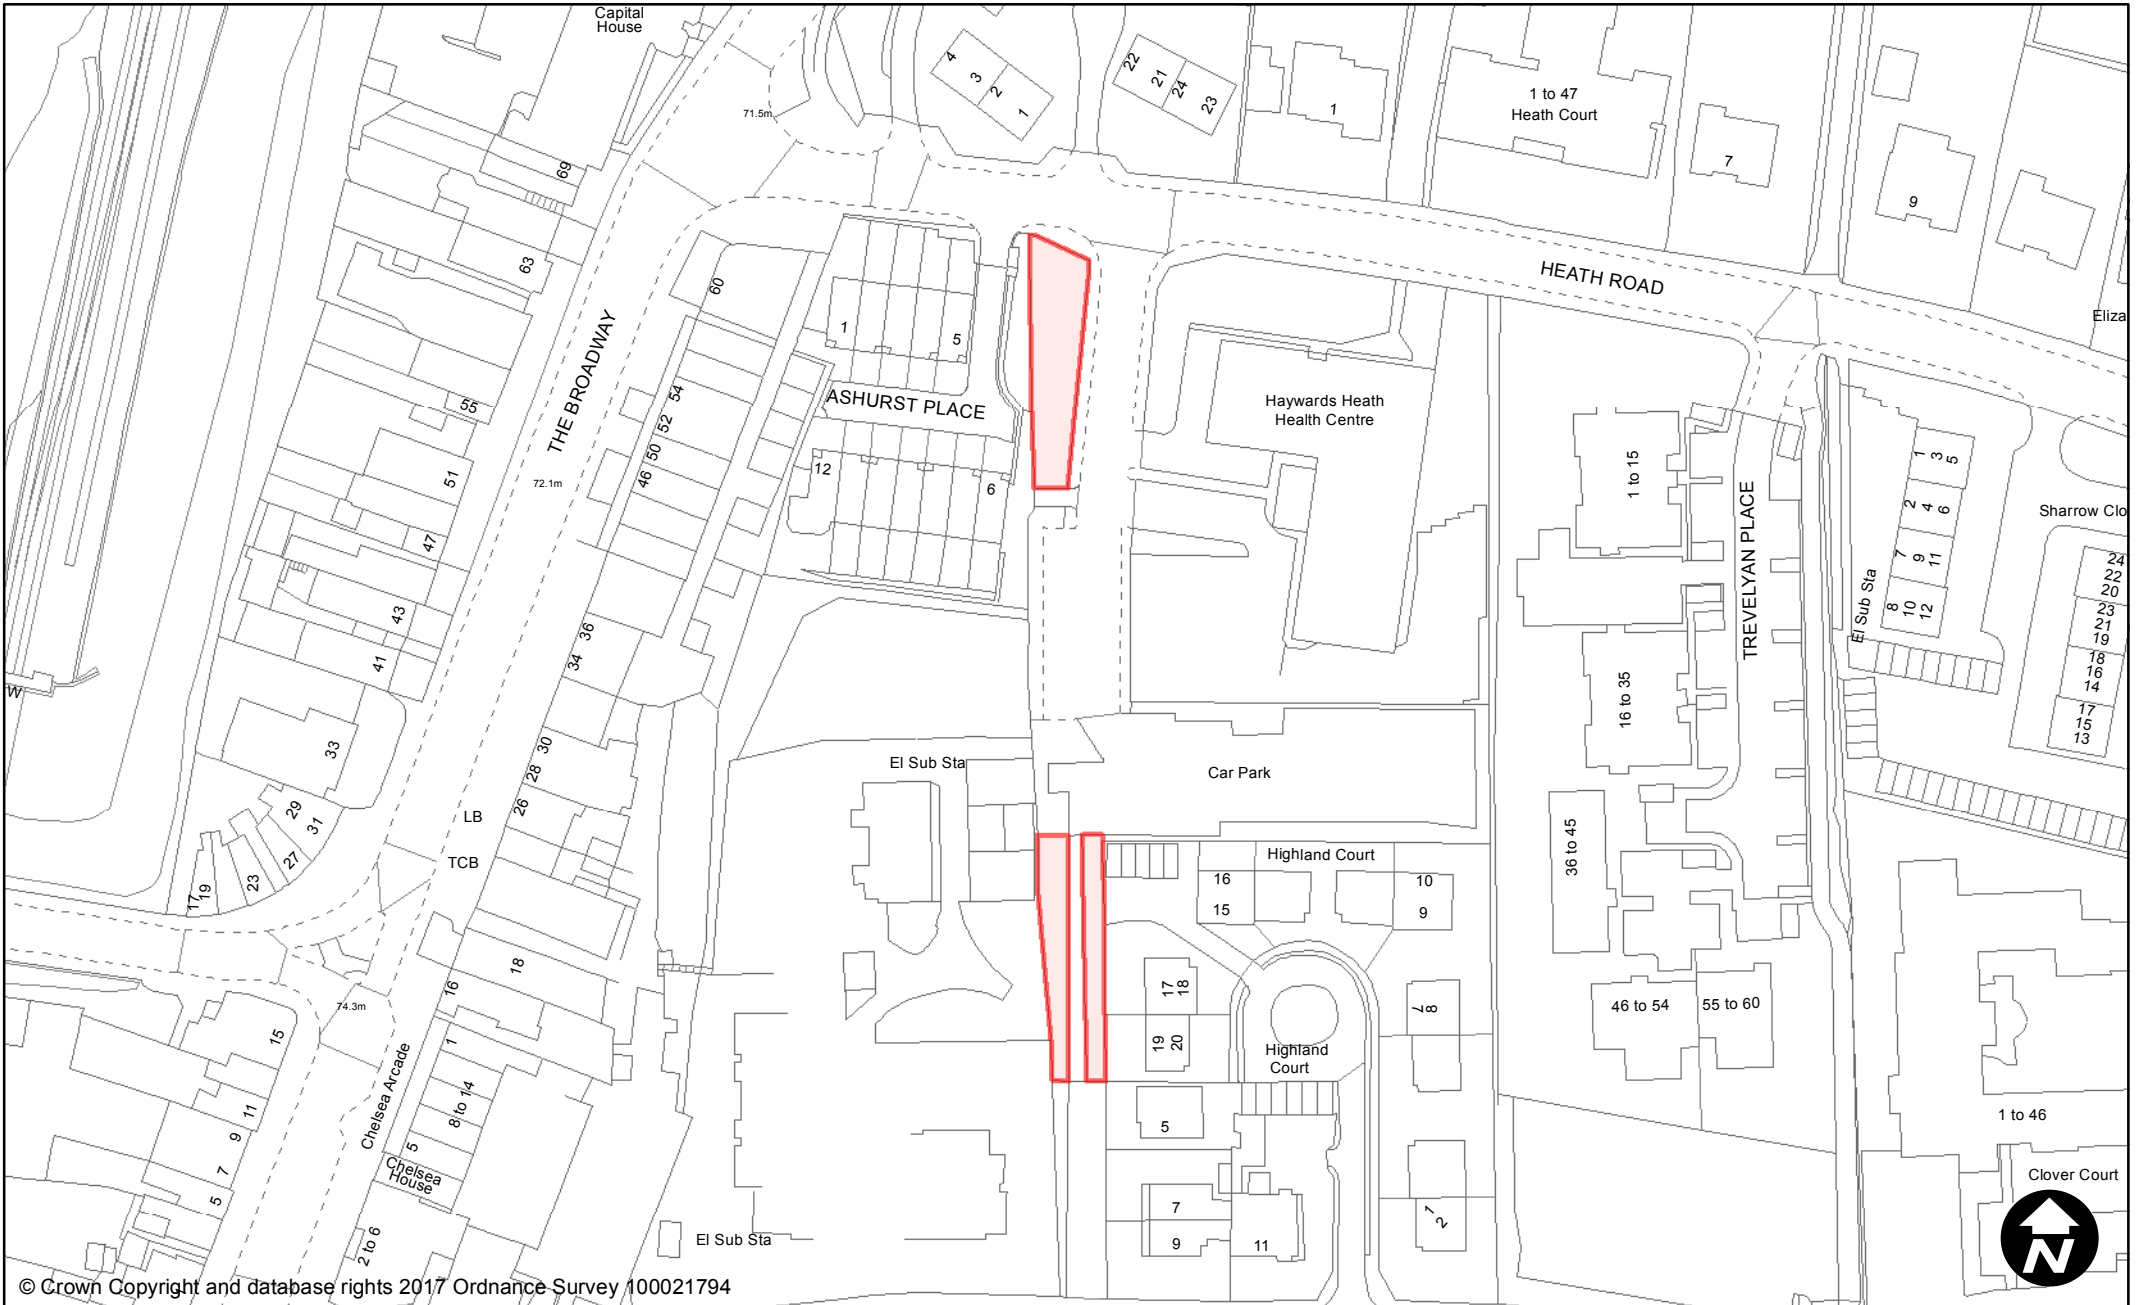

© Crown Copyright and database rights 2017 Ordnance Survey 100021794

**PUBLIC SPACE
PROTECTION ORDER
(SCHEDULE 1)**

Order Type: Dog Fouling
Site Name: Heath Road Health Centre
Site Reference: PSPO/218/FL
Town / Parish: Haywards Heath

May 2017

Scale: 1:1,250