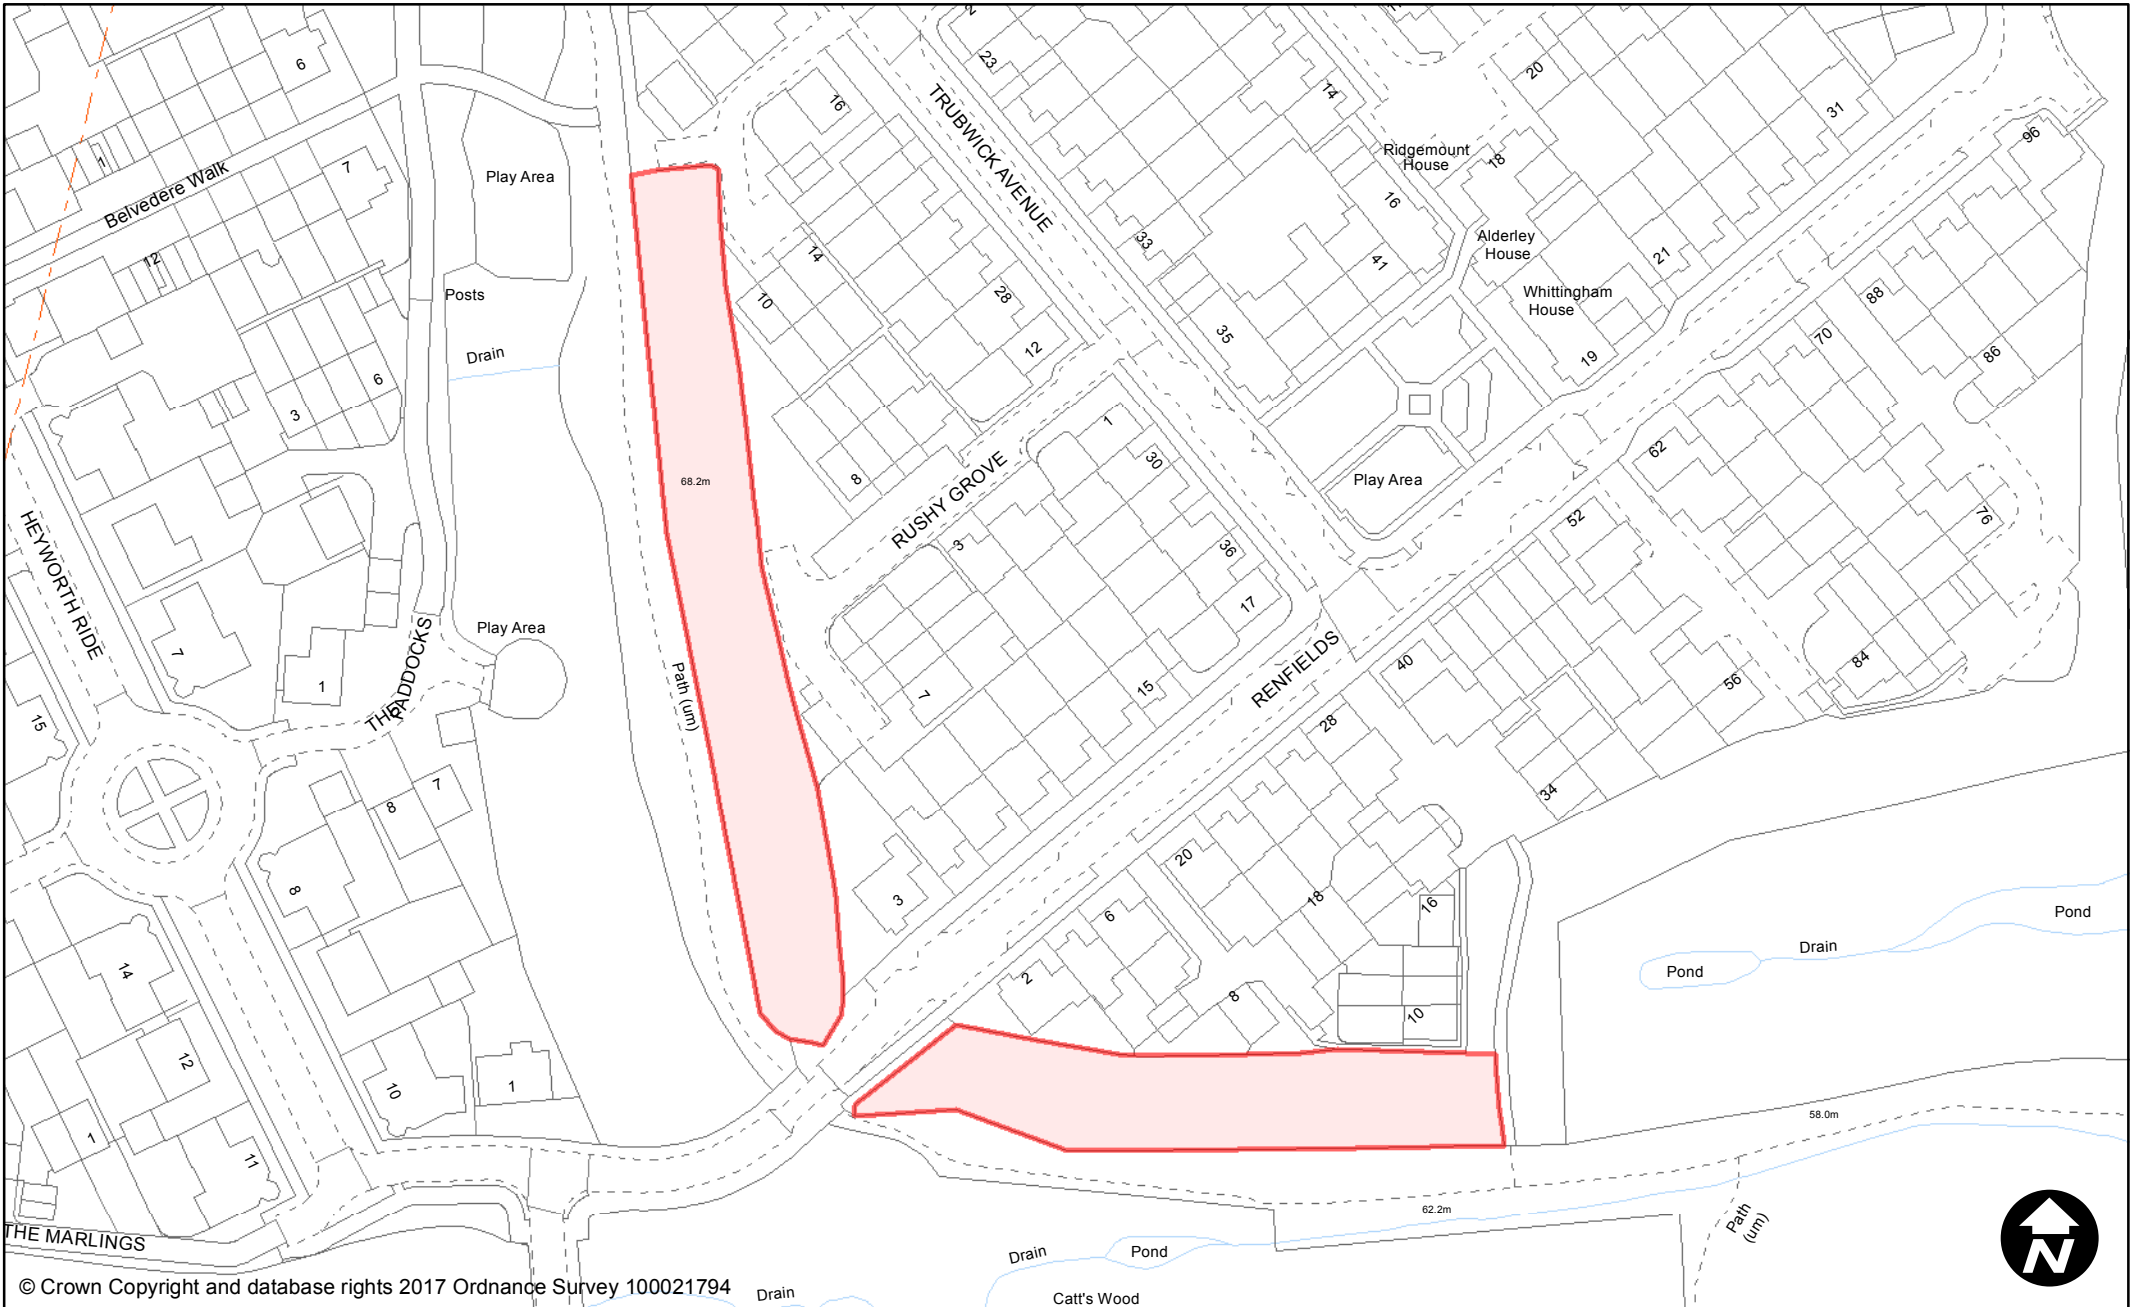

© Crown Copyright and database rights 2017 Ordnance Survey 100021794

**PUBLIC SPACE
PROTECTION ORDER
(SCHEDULE 1)**

Order Type: Dog Fouling
Site Name: Renfields and Rushy Grove Open Space
Site Reference: PSPO/236/FL
Town / Parish: Haywards Heath

May 2017

Scale: 1:1,250