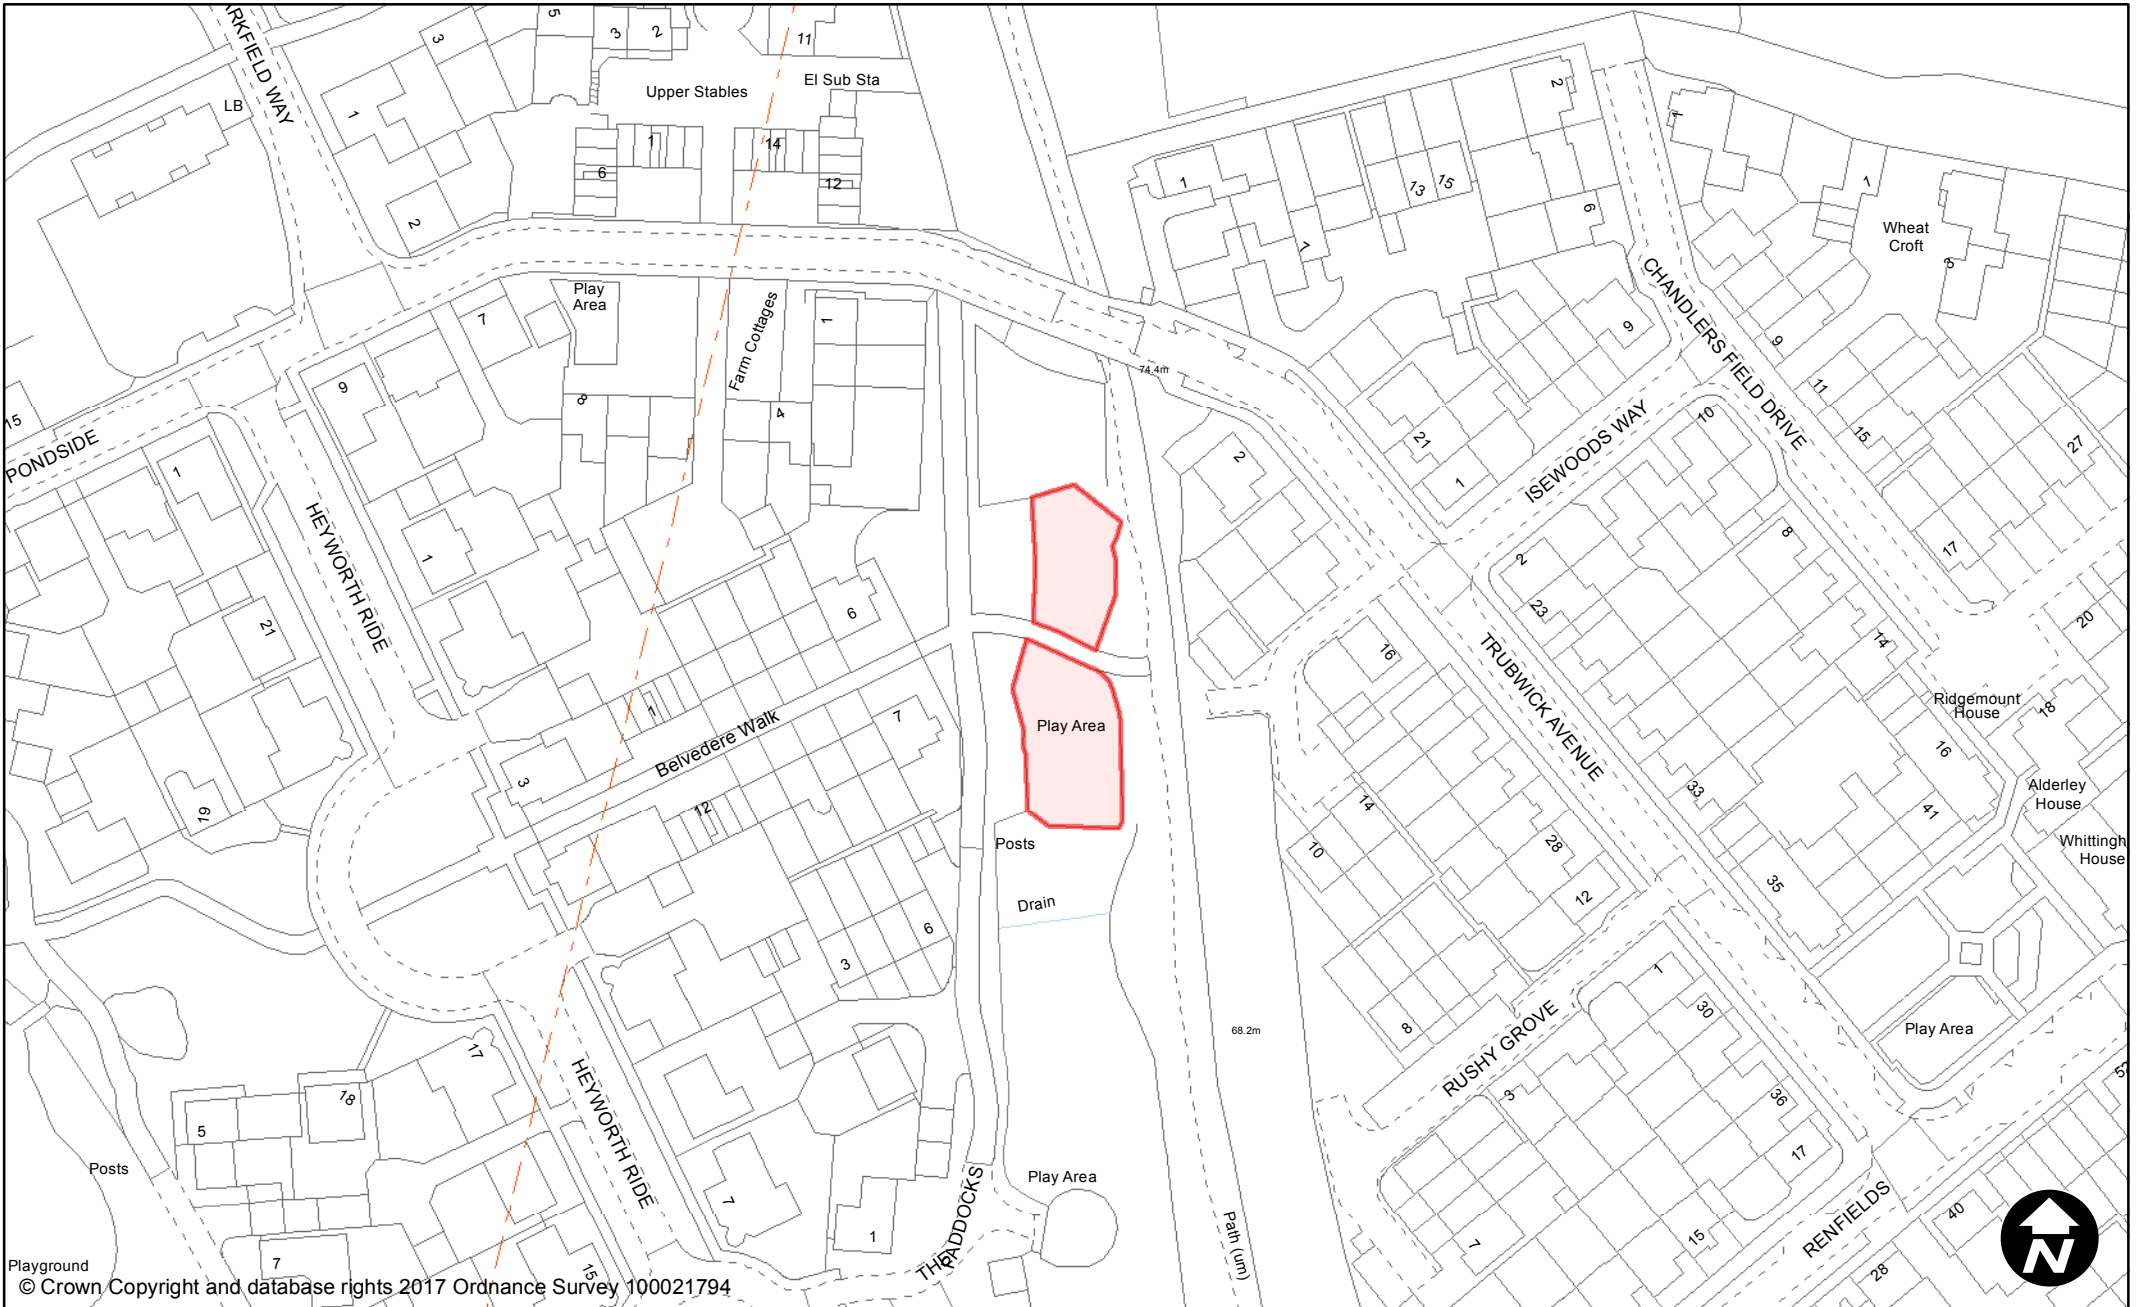

Playground
© Crown Copyright and database rights 2017 Ordnance Survey 100021794

**PUBLIC SPACE
PROTECTION ORDER
(SCHEDULE 1)**

Order Type: Dog Fouling
Site Name: Belvedere Walk Playground
Site Reference: PSPO/207/FL
Town / Parish: Haywards Heath

May 2017

Scale: 1:1,250