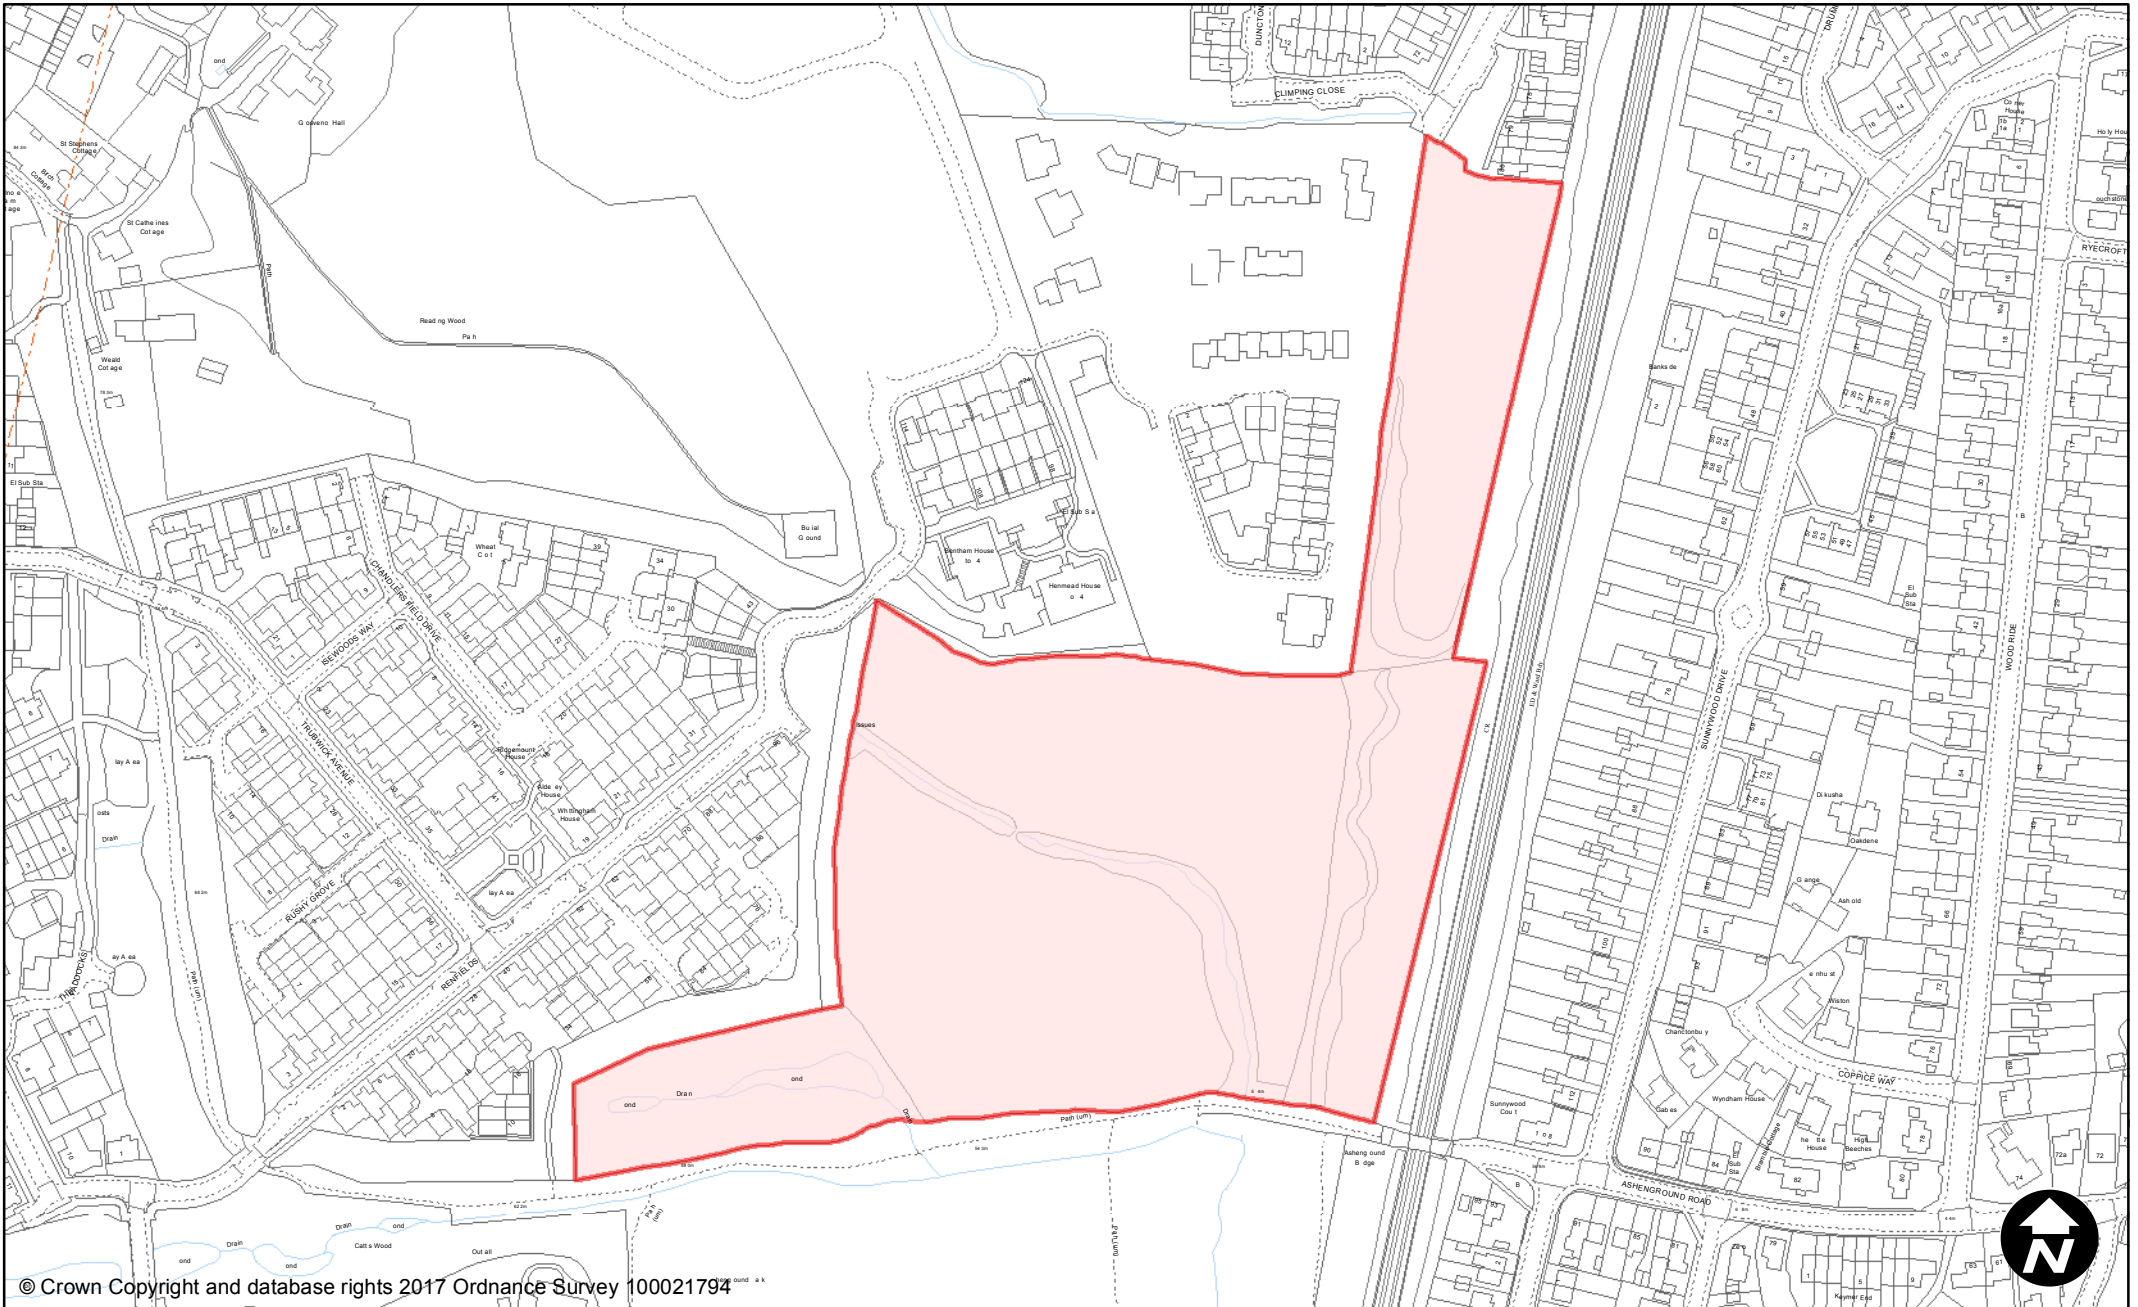

© Crown Copyright and database rights 2017 Ordnance Survey 100021794

**PUBLIC SPACE
PROTECTION ORDER
(SCHEDULE 1)**

Order Type: Dog Fouling
Site Name: Four Acre Wood
Site Reference: PSPO/029/FL

Town / Parish: Haywards Heath

May 2017

Scale: 1:2,900