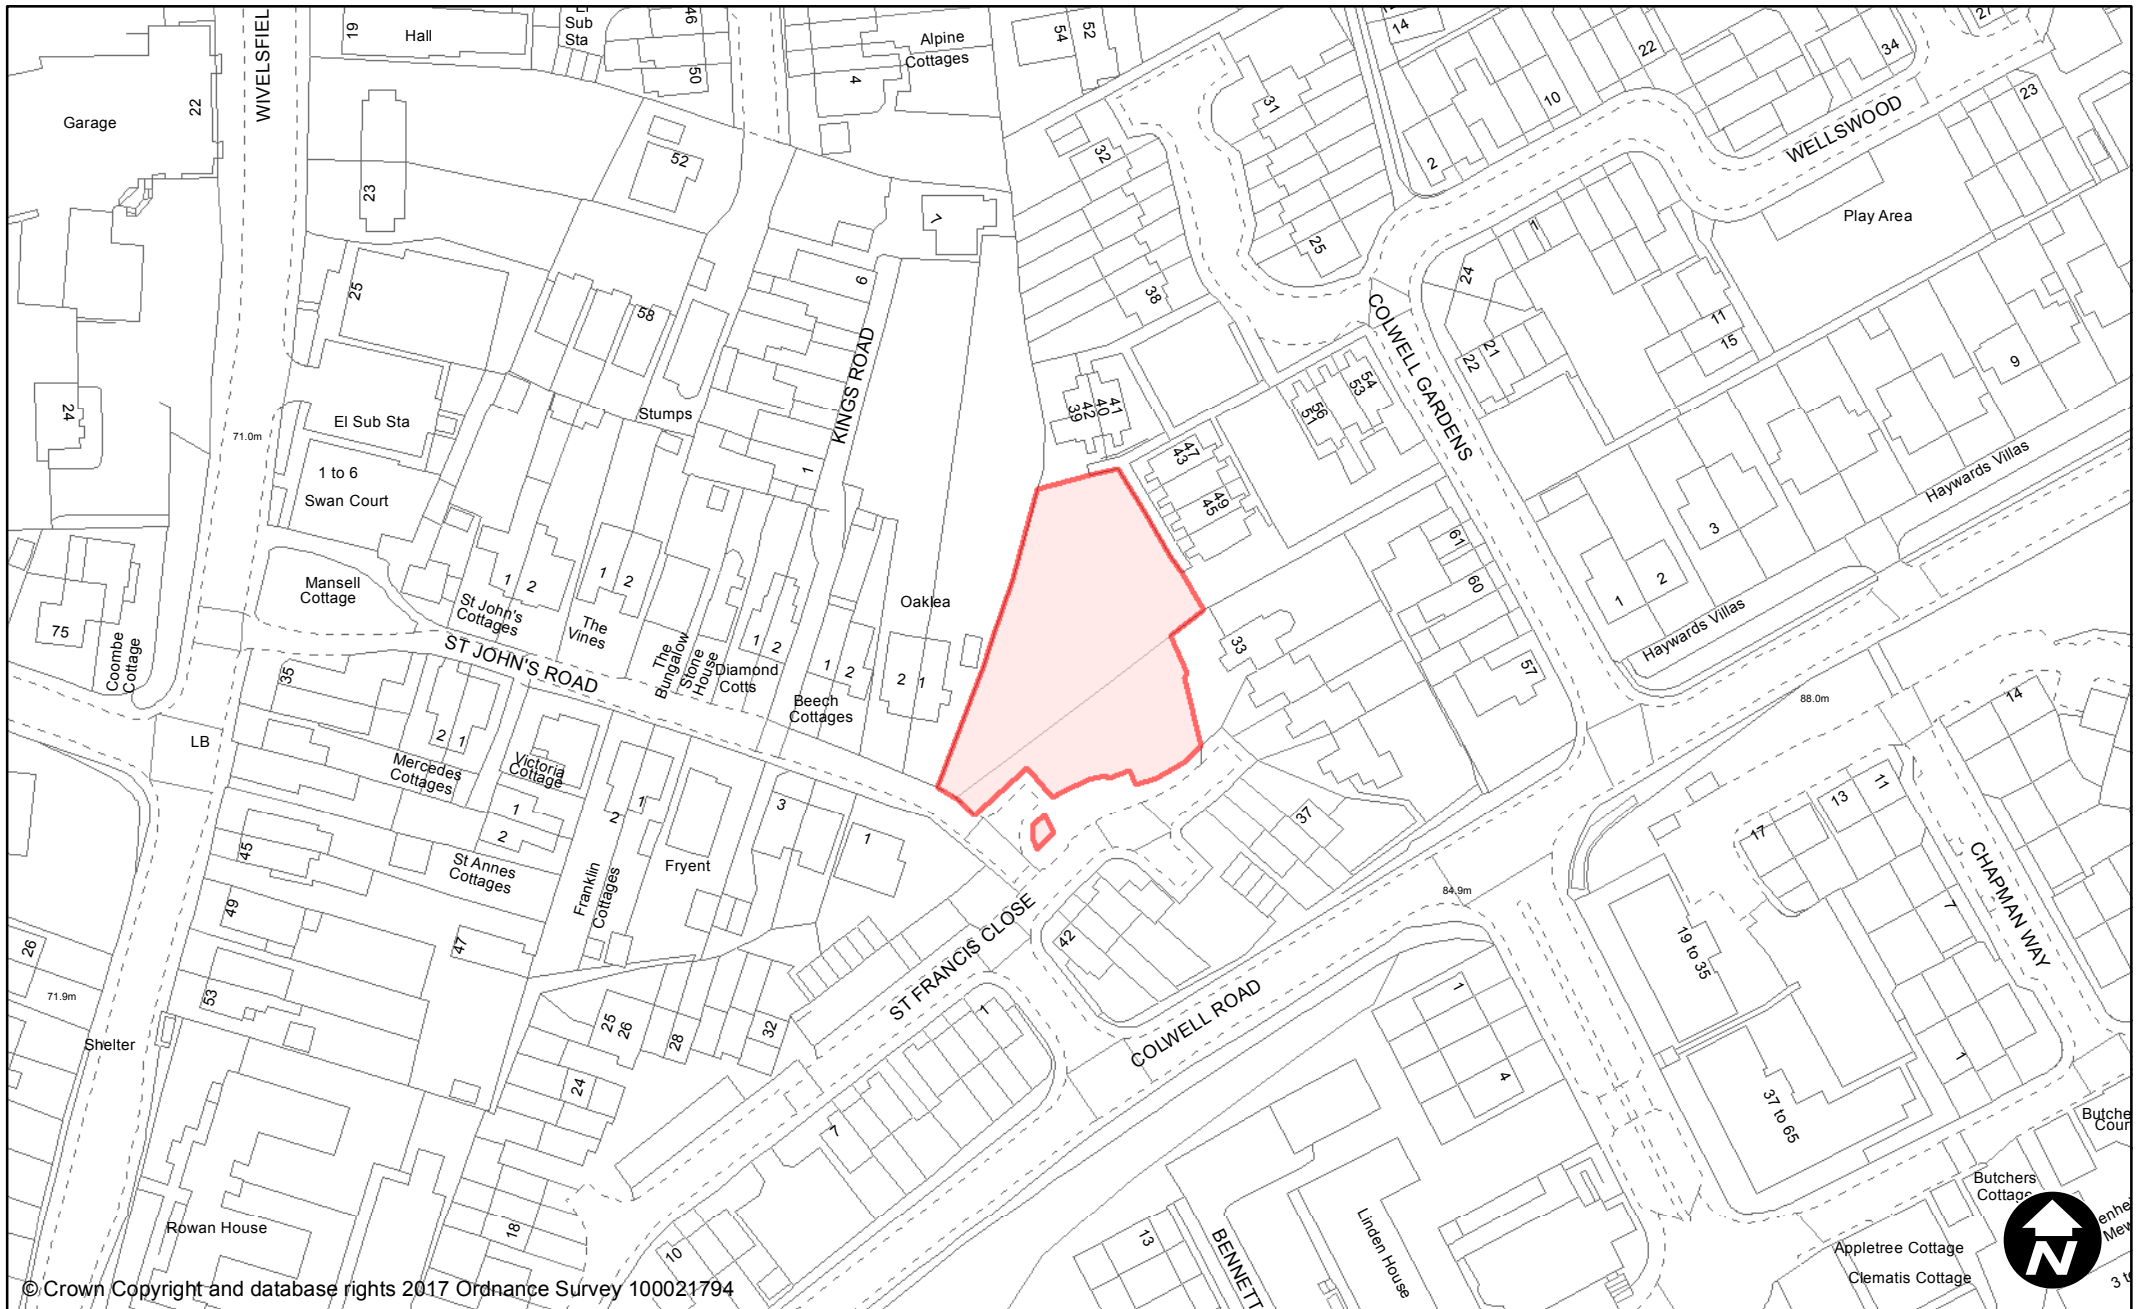

© Crown Copyright and database rights 2017 Ordnance Survey 100021794

**PUBLIC SPACE
PROTECTION ORDER
(SCHEDULE 1)**

Order Type: Dog Fouling
Site Name: Colwell Gardens Play Area & St Francis Close Open Space
Site Reference: PSPO/213/FL
Town / Parish: Haywards Heath

May 2017

Scale: 1:1,250