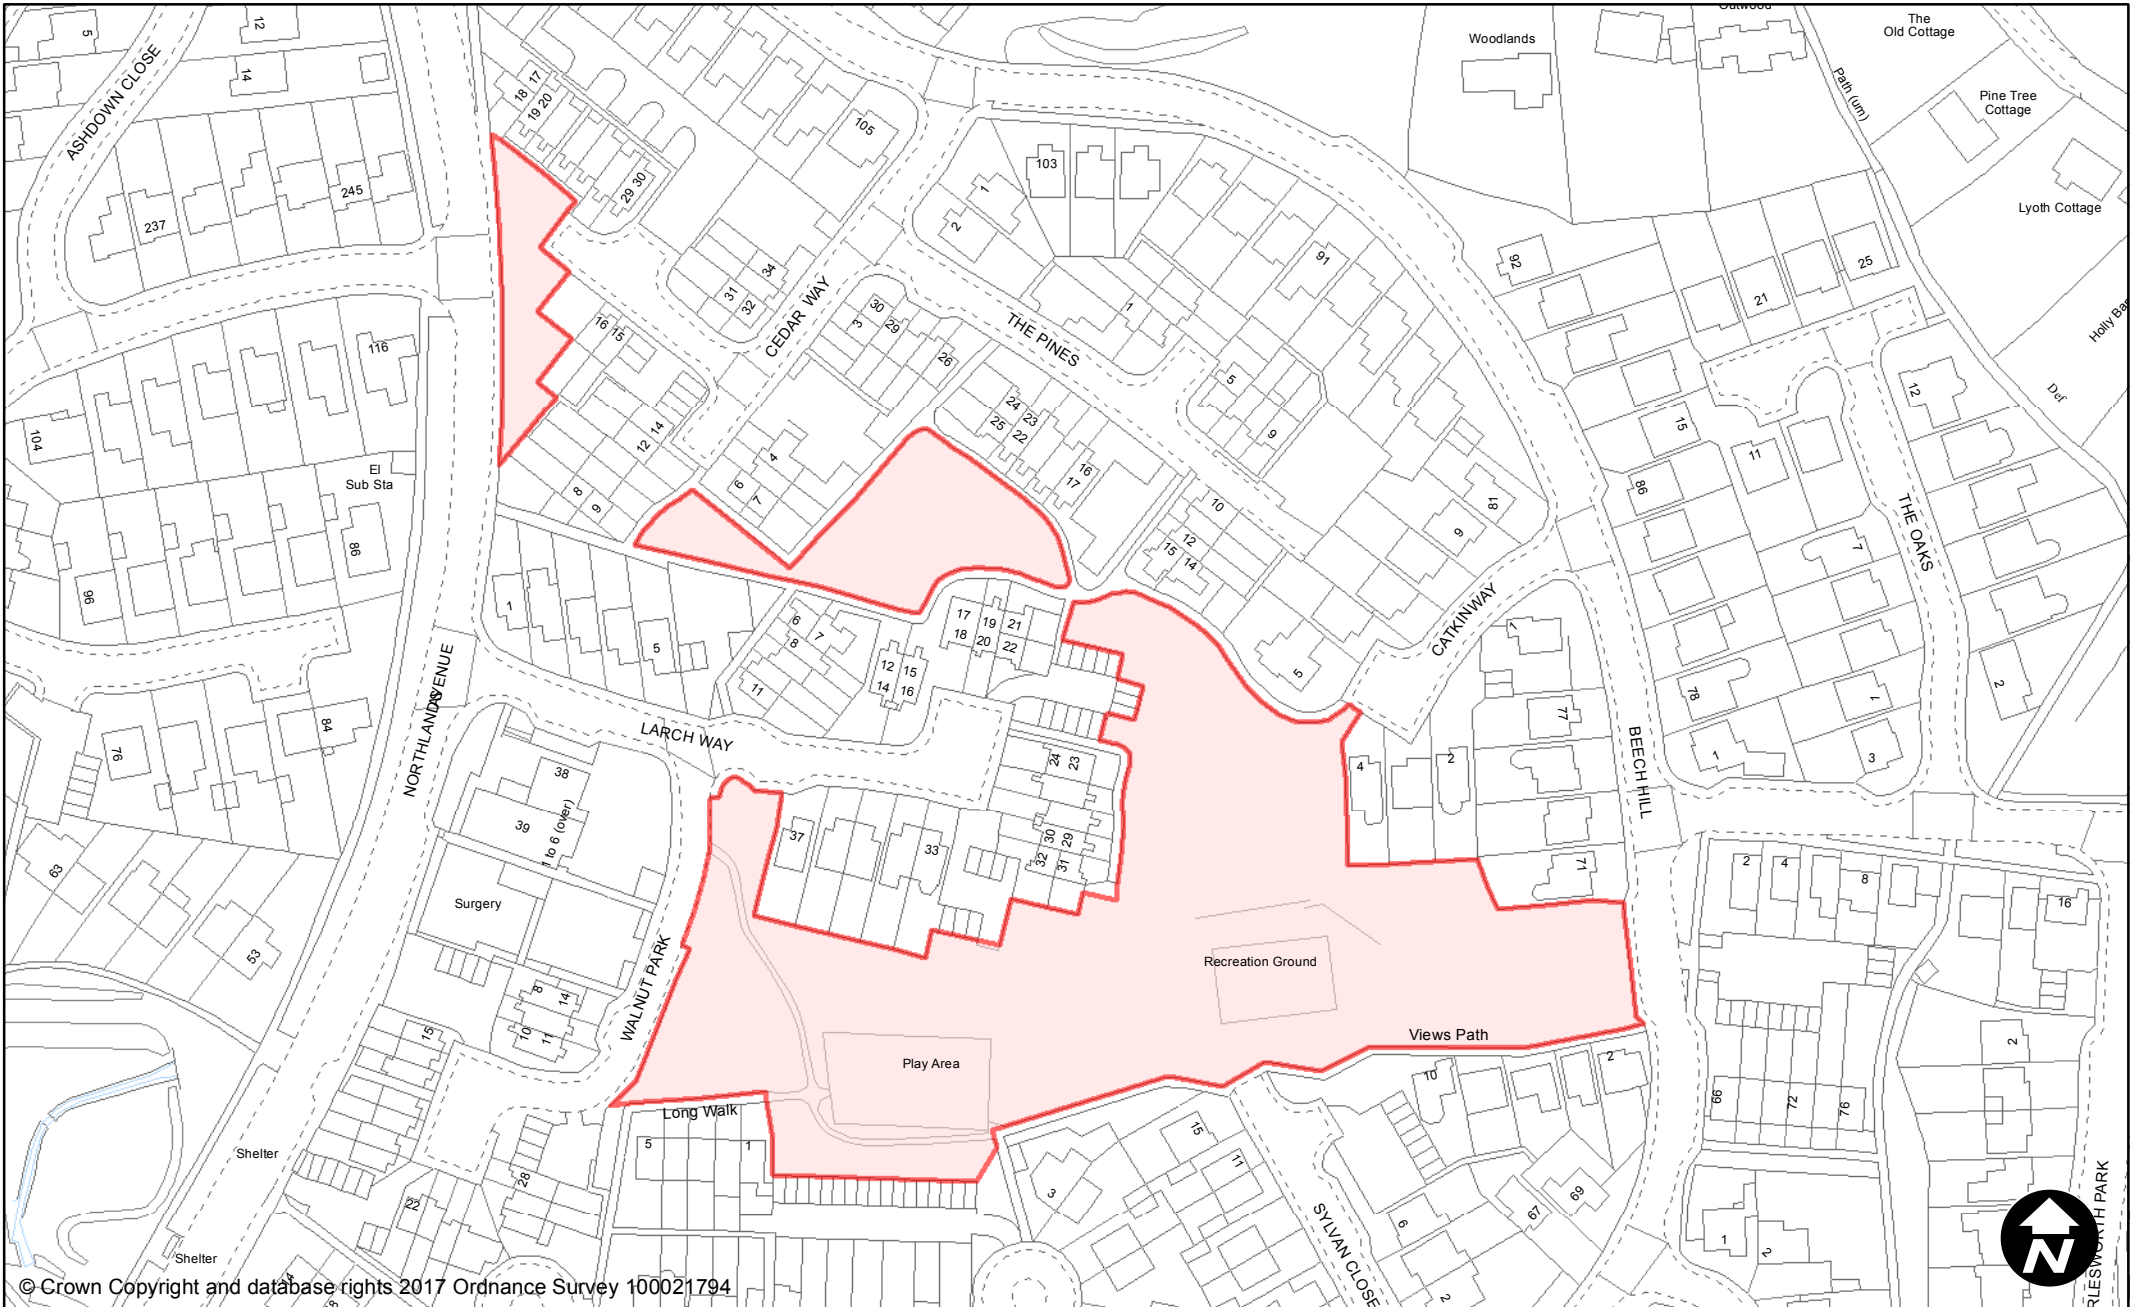

© Crown Copyright and database rights 2017 Ordnance Survey 100021794

**PUBLIC SPACE
PROTECTION ORDER
(SCHEDULE 1)**

Order Type: Dog Fouling
Site Name: Forest Fields Estate
Site Reference: PSPO/214/FL

Town / Parish: Haywards Heath

May 2017

Scale: 1:1,500