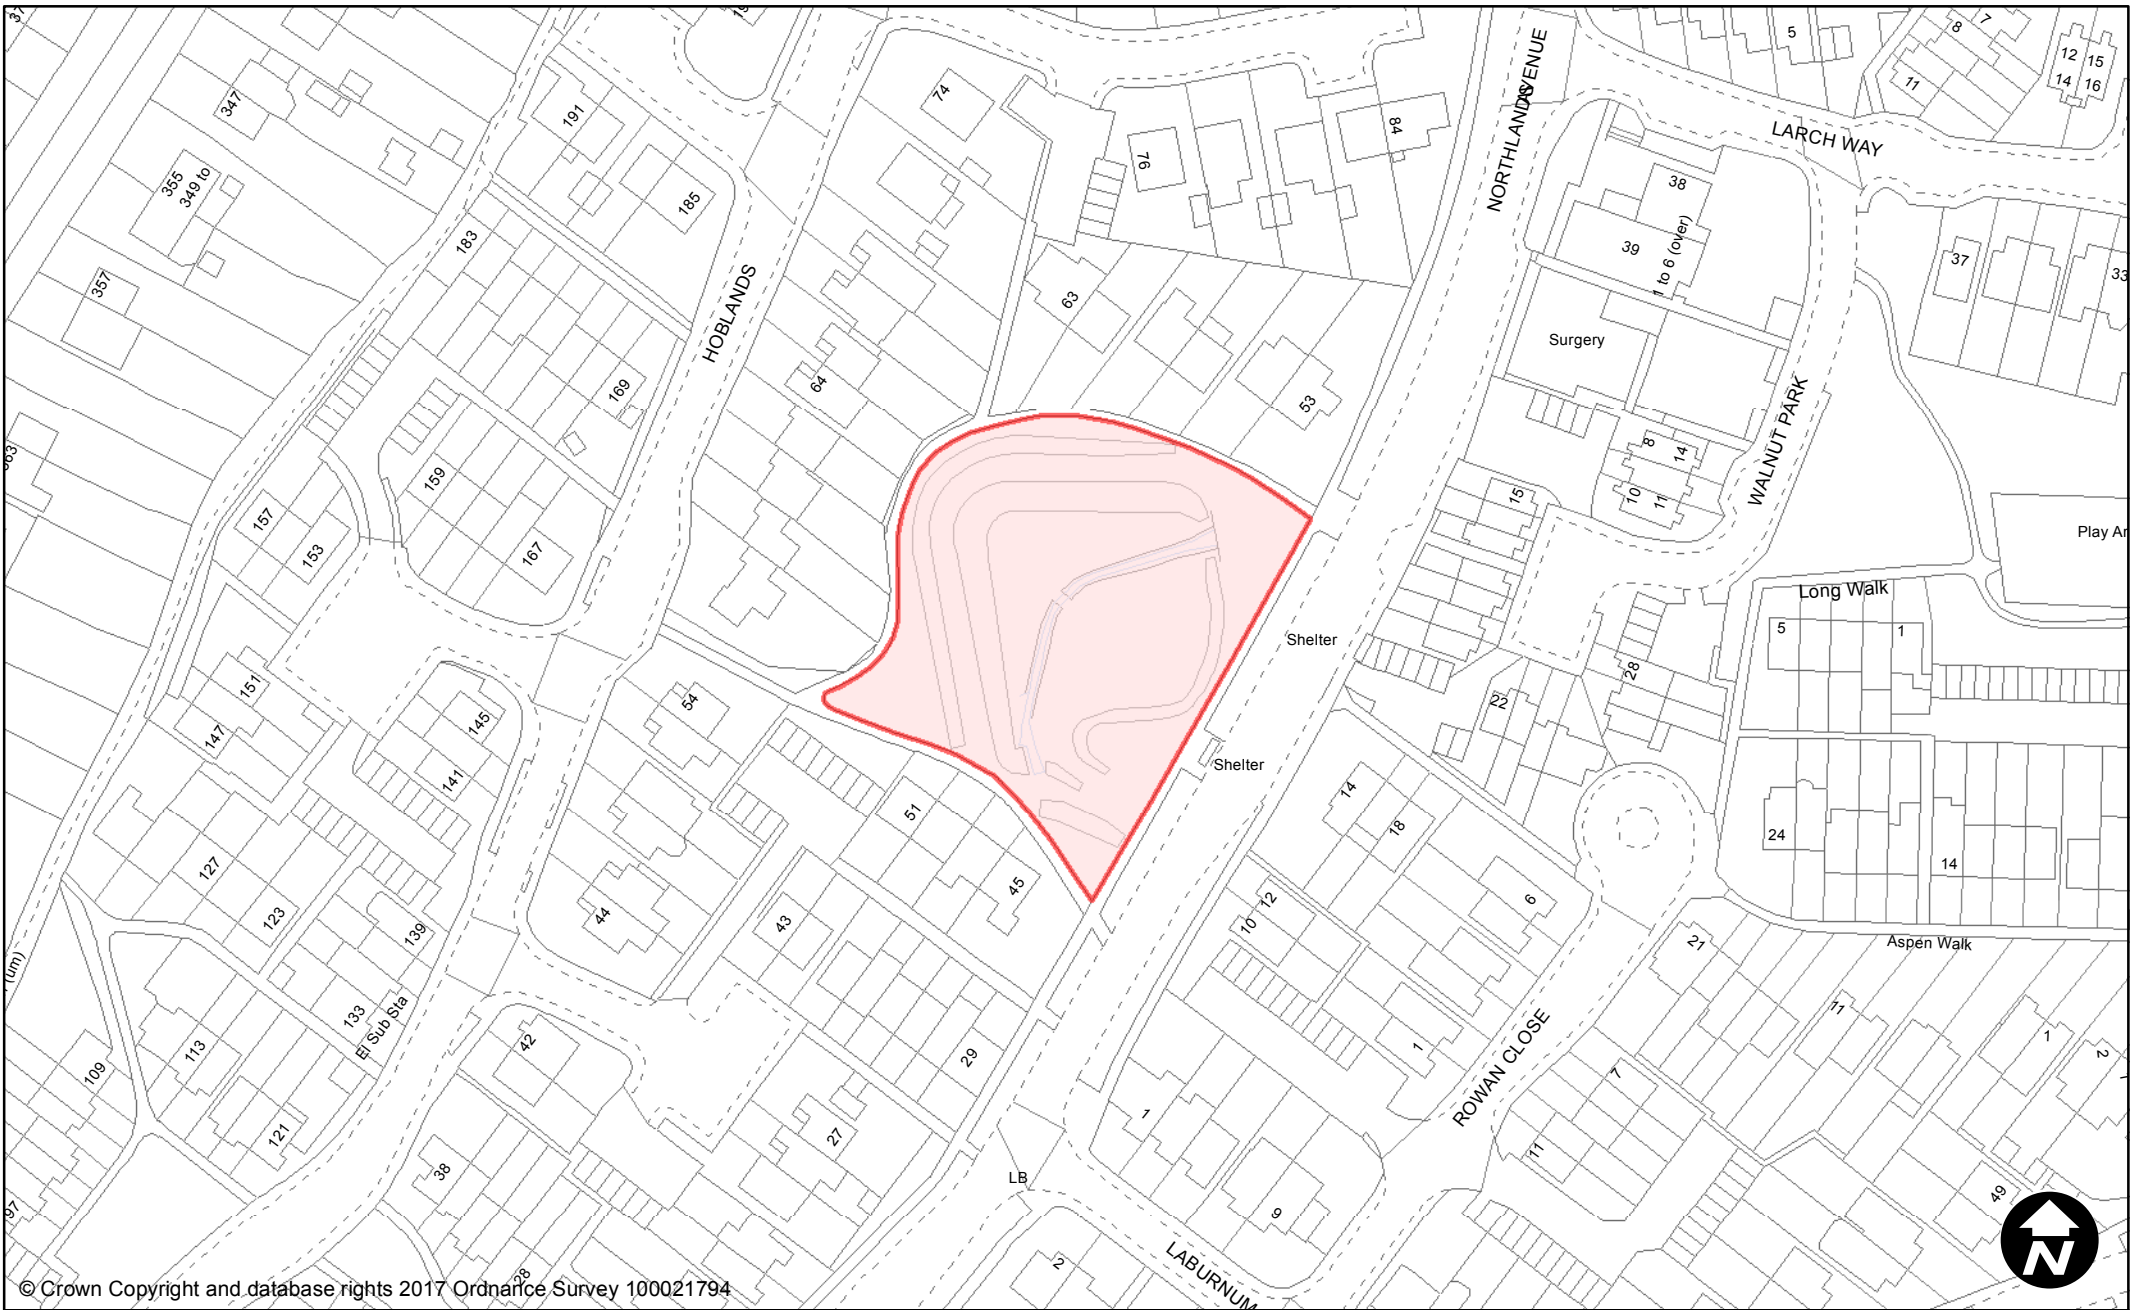

May 2017

Scale: 1:1,250

© Crown Copyright and database rights 2017 Ordnance Survey 100021794

**PUBLIC SPACE  
PROTECTION ORDER  
(SCHEDULE 1)**

**Order Type:** Dog Fouling  
**Site Name:** New England Road / Hazelgrove Road  
**Site Reference:** PSPO/227/FL  
**Town / Parish:** Haywards Heath

May 2017

Scale: 1:1,250

© Crown Copyright and database rights 2017 Ordnance Survey 100021794

**PUBLIC SPACE  
PROTECTION ORDER  
(SCHEDULE 1)**

**Order Type:** Dog Fouling  
**Site Name:** Northlands Avenue Balancing Pond  
**Site Reference:** PSPO/228/FL  
**Town / Parish:** Haywards Heath