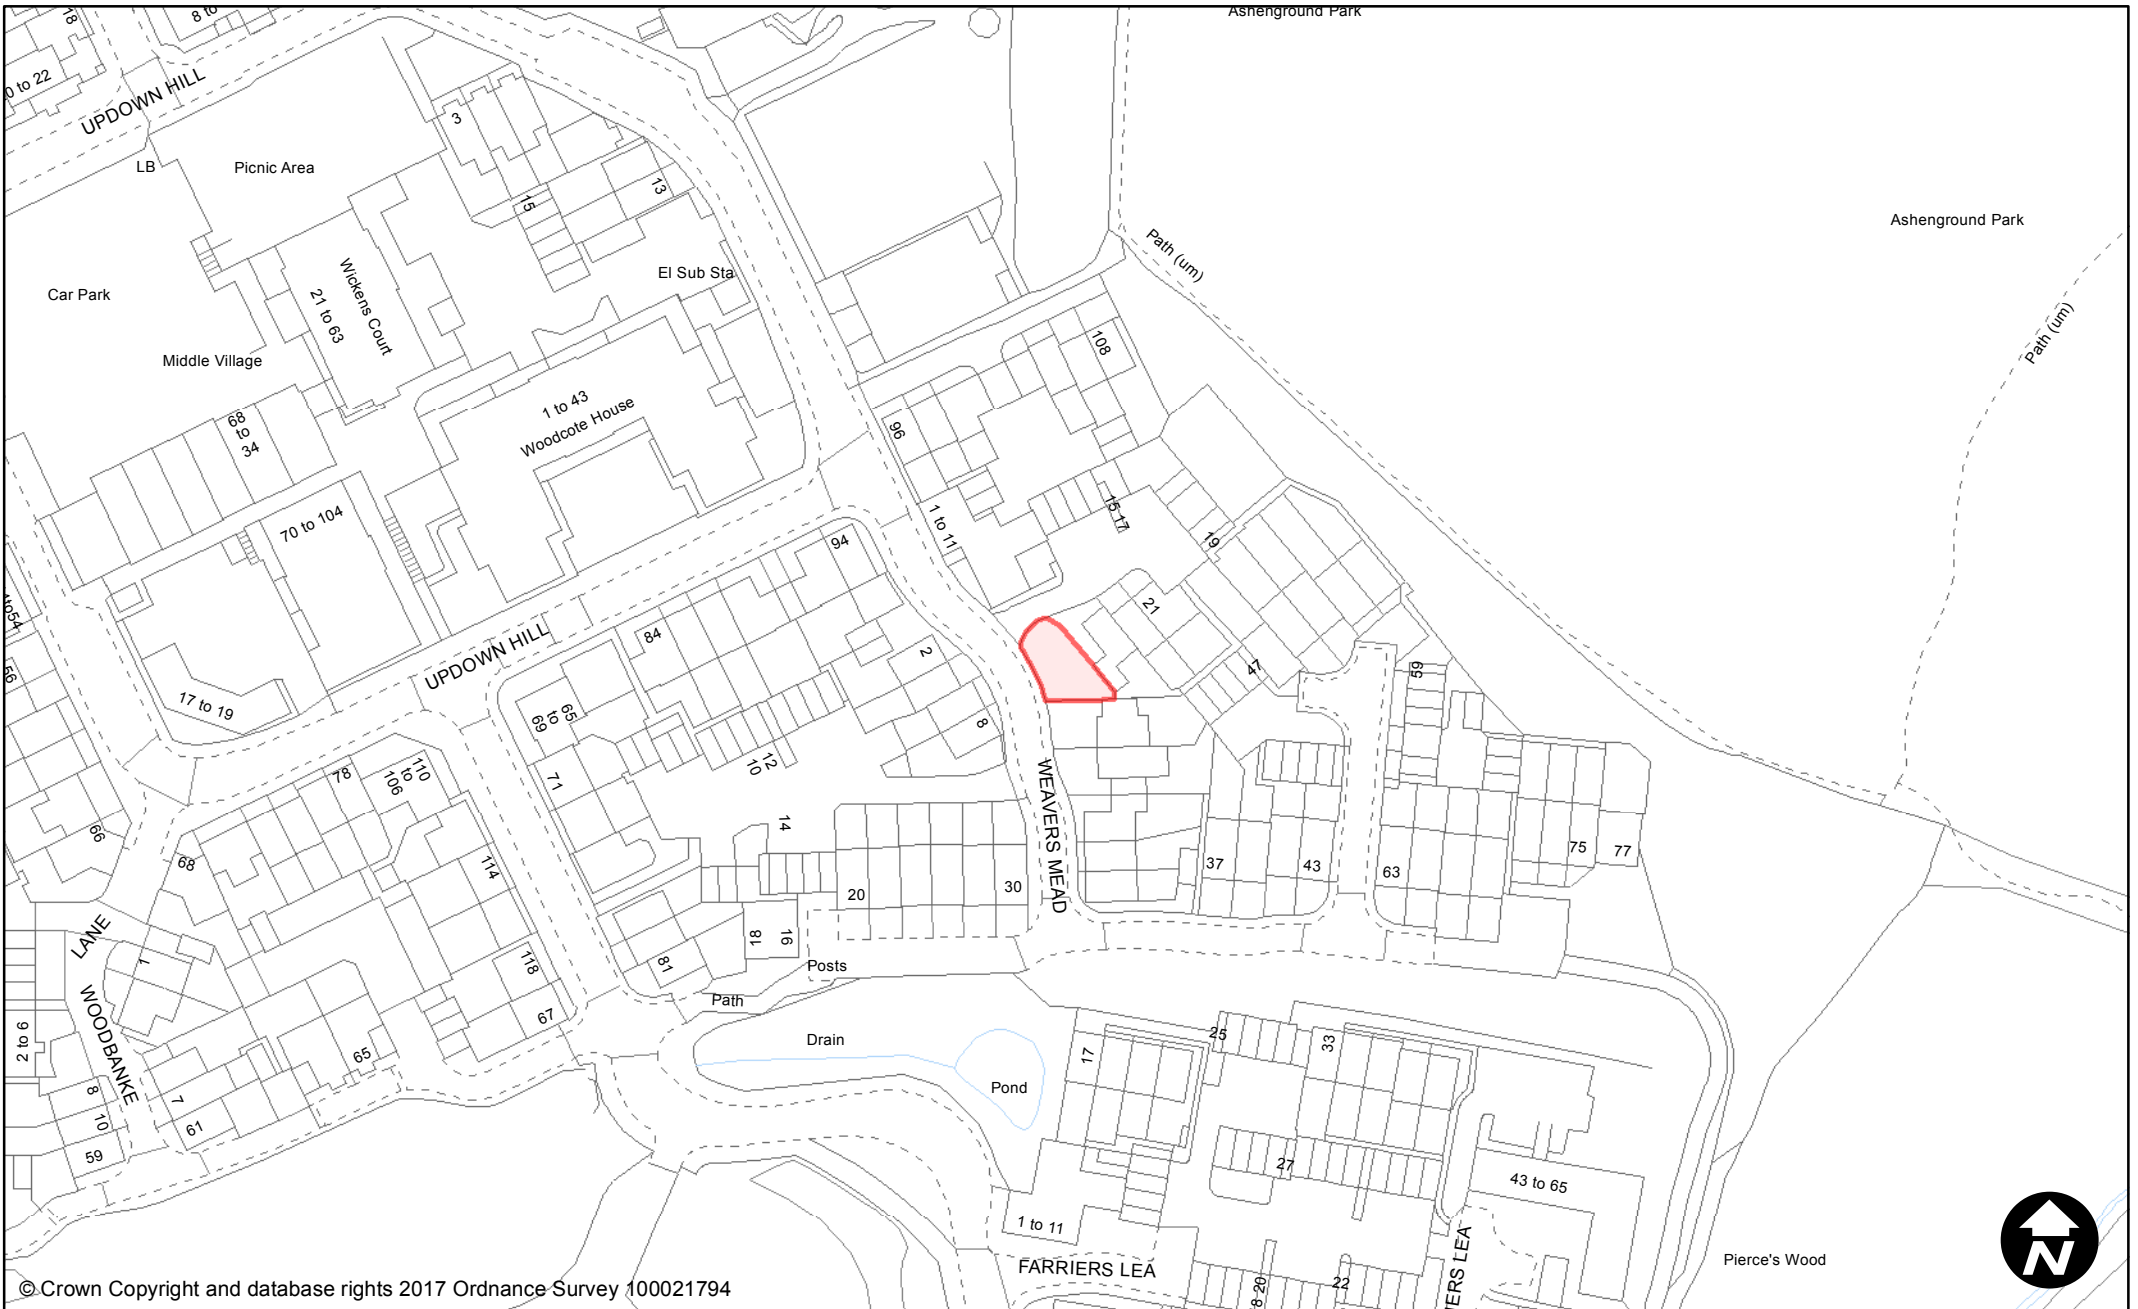

Scale: 1:1,500

© Crown Copyright and database rights 2017 Ordnance Survey 100021794

**PUBLIC SPACE  
PROTECTION ORDER  
(SCHEDULE 1)**

**Order Type:** Dog Fouling  
**Site Name:** Weavers Mead  
**Site Reference:** PSPO/245/FL