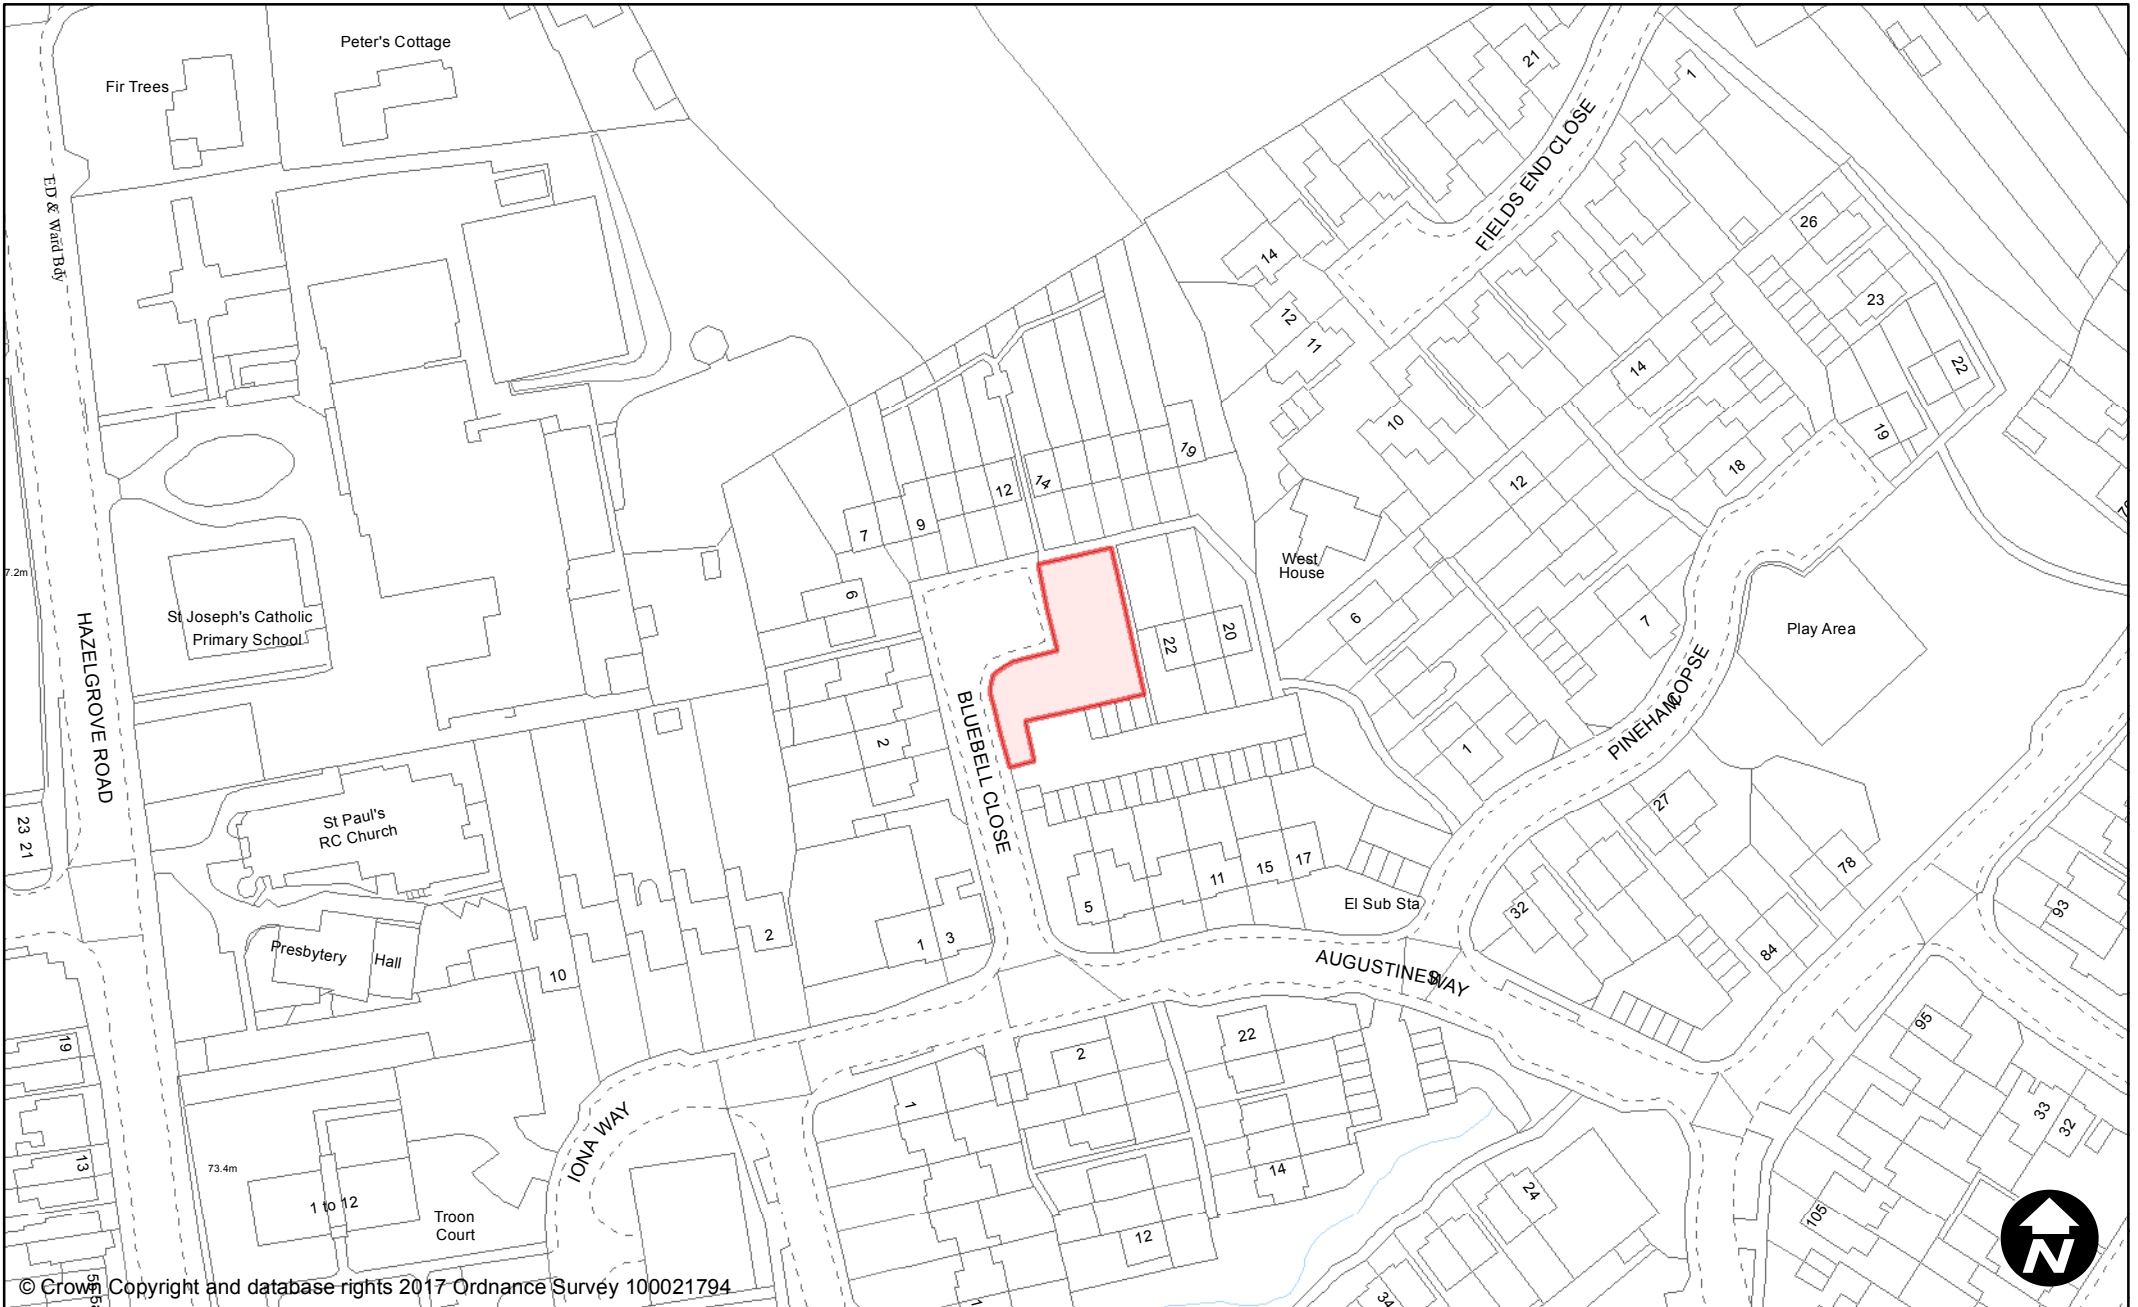

© Crown Copyright and database rights 2017 Ordnance Survey 100021794

**PUBLIC SPACE
PROTECTION ORDER
(SCHEDULE 1)**

Order Type: Dog Fouling
Site Name: Bluebell Close Open Space
Site Reference: PSPO/208/FL
Town / Parish: Haywards Heath

May 2017

Scale: 1:1,250