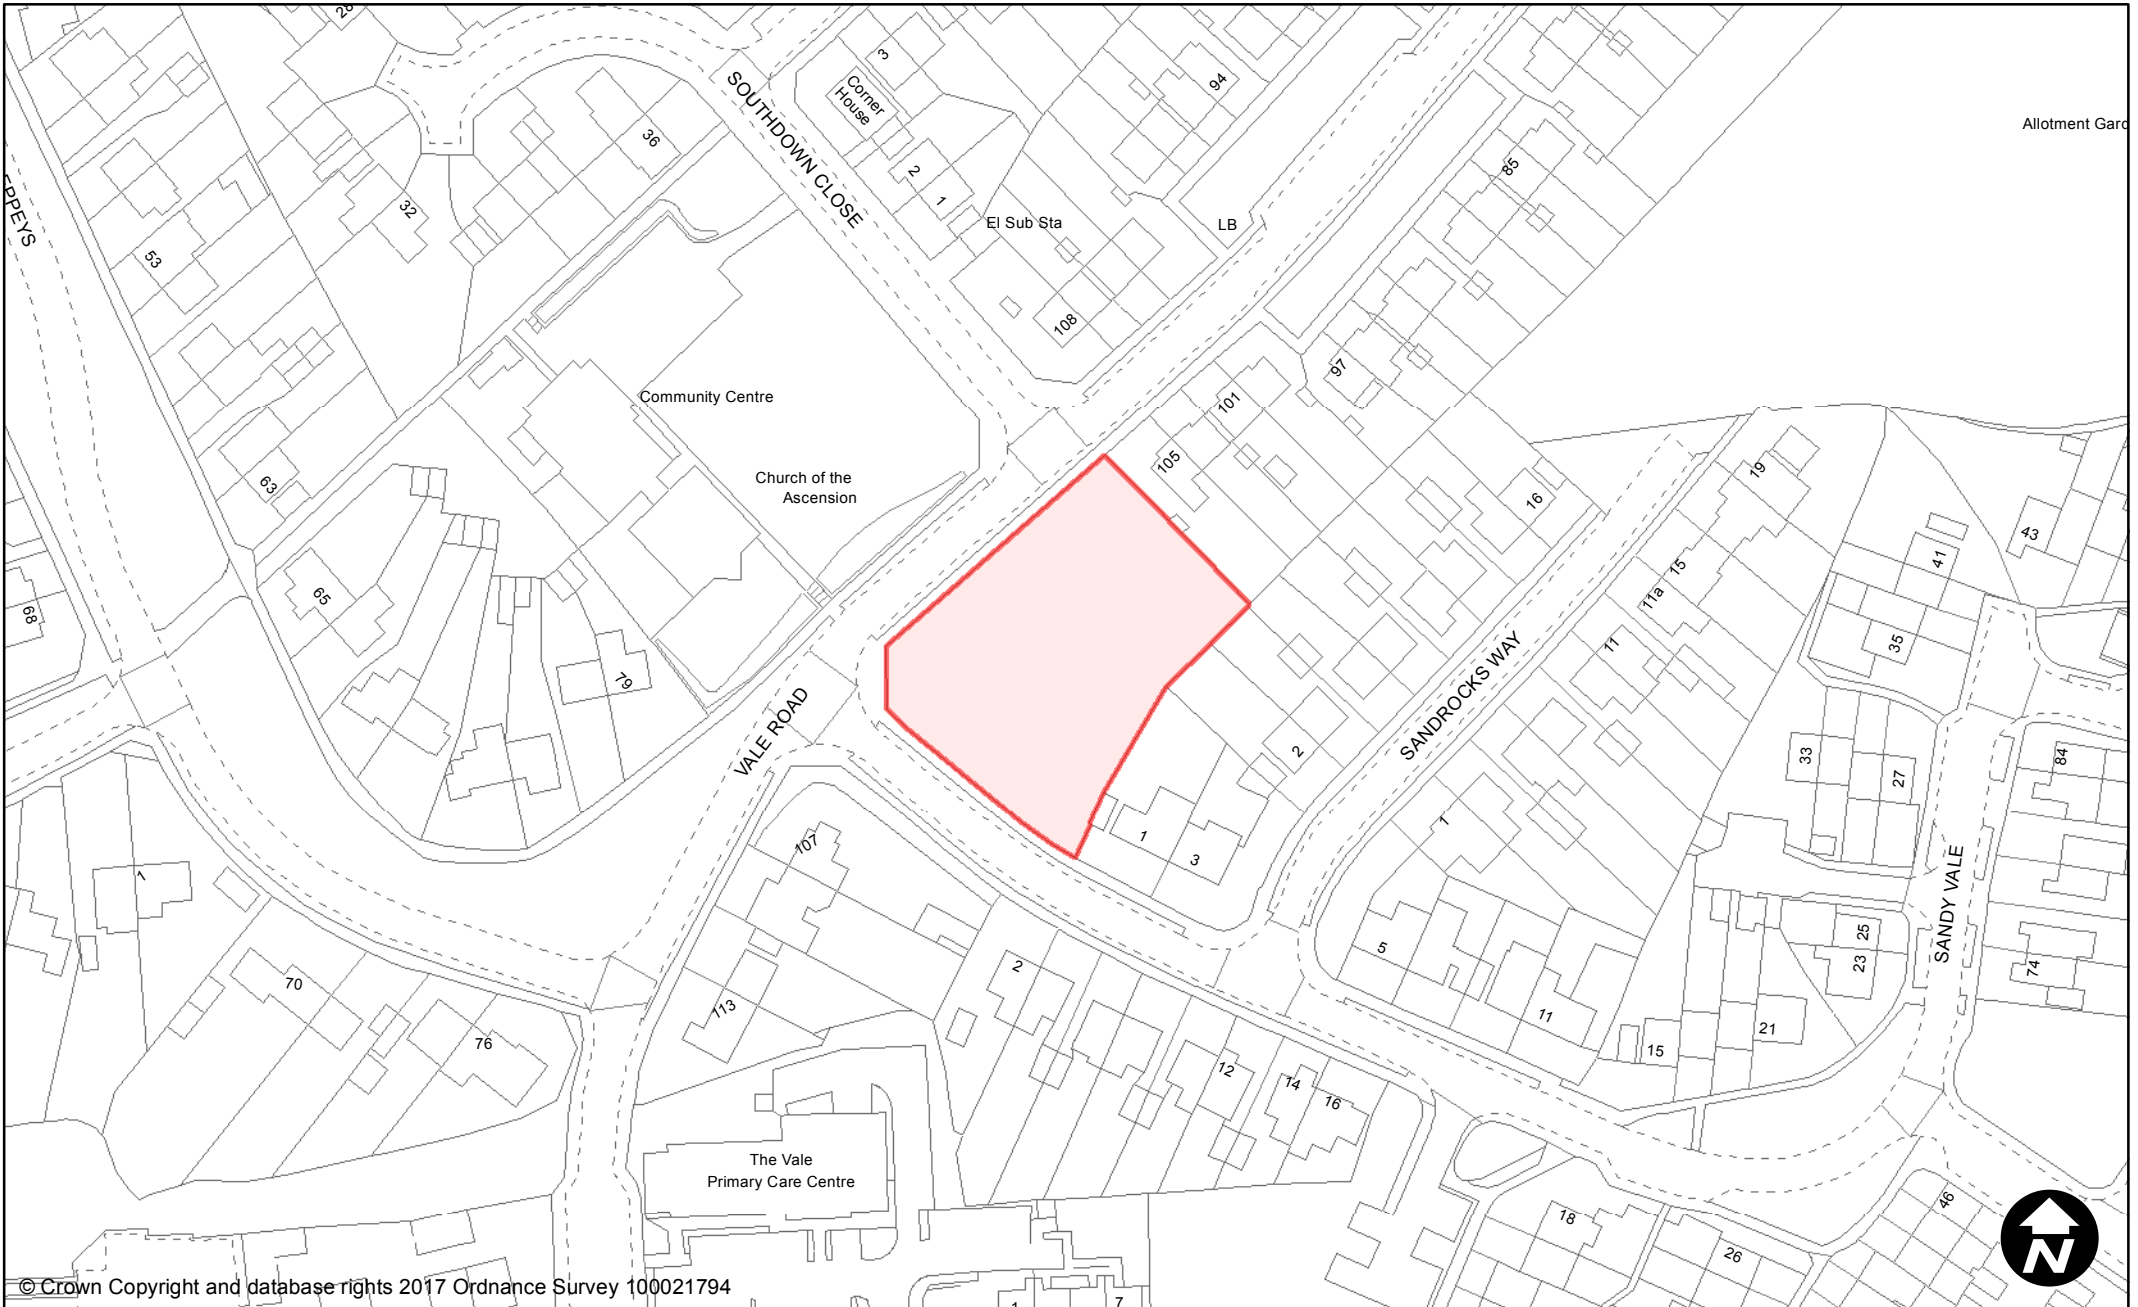

May 2017

Scale: 1:1,700

© Crown Copyright and database rights 2017 Ordnance Survey 100021794

**PUBLIC SPACE  
PROTECTION ORDER  
(SCHEDULE 1)**

**Order Type:** Dog Fouling  
**Site Name:** Vale Road Open Space  
**Site Reference:** PSPO/241/FL