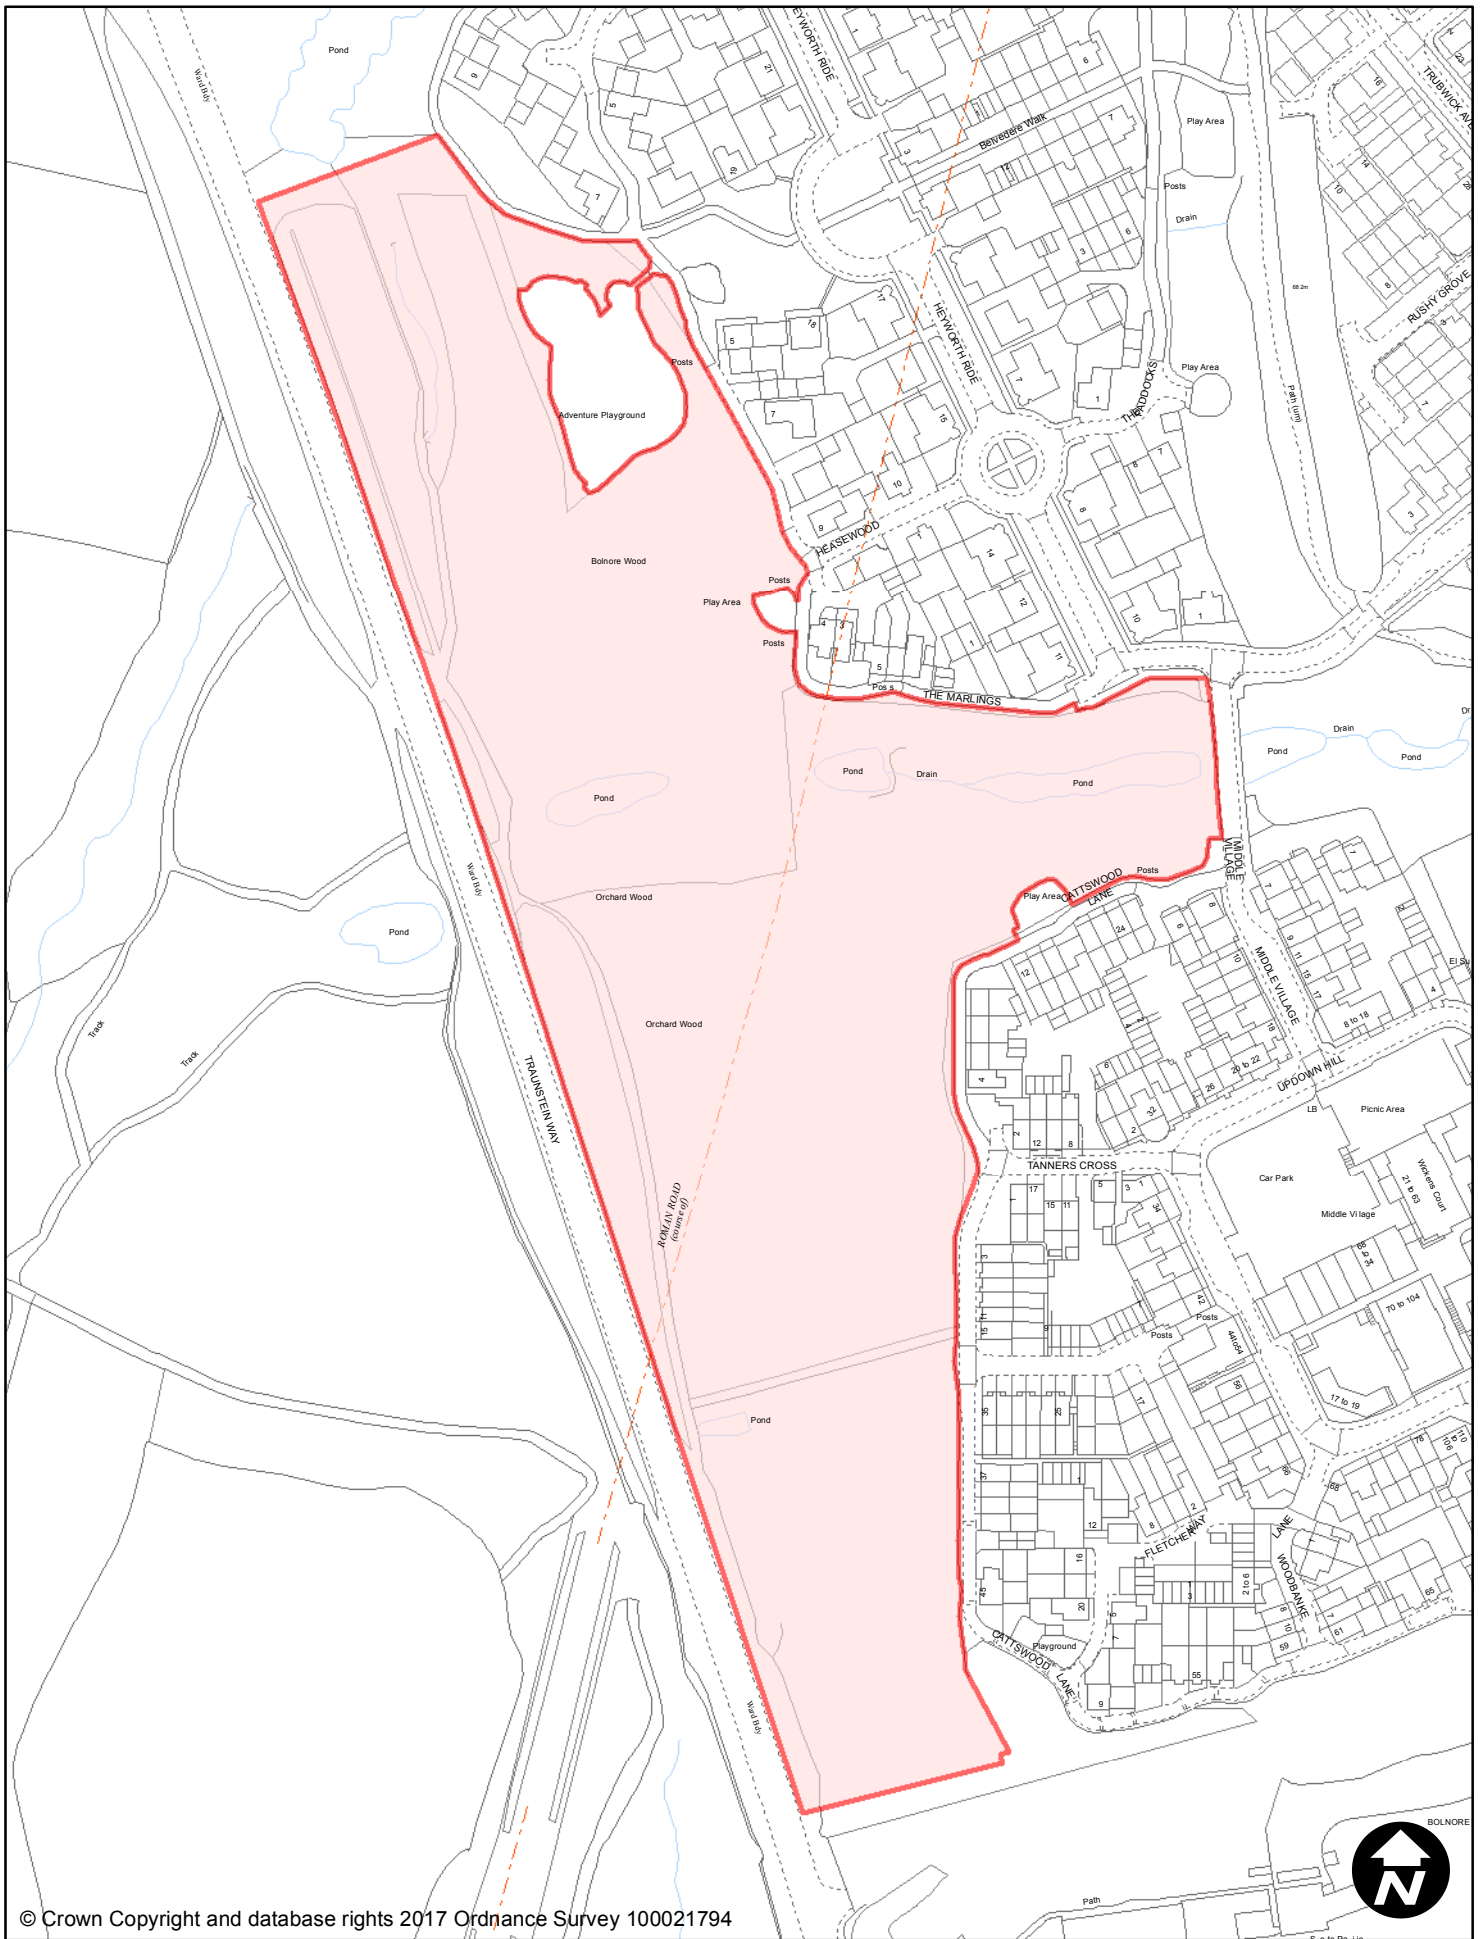

© Crown Copyright and database rights 2017 Ordnance Survey 100021794

PUBLIC SPACE PROTECTION ORDER (SCHEDULE 1)

May 2017

Order Type: Dog Fouling
Site Name: Catts Wood & Bolnore Wood Local Nature Reserve
Site Reference: PSPO/028/FL   Town / Parish: Haywards Heath

Scale: 1:2,300