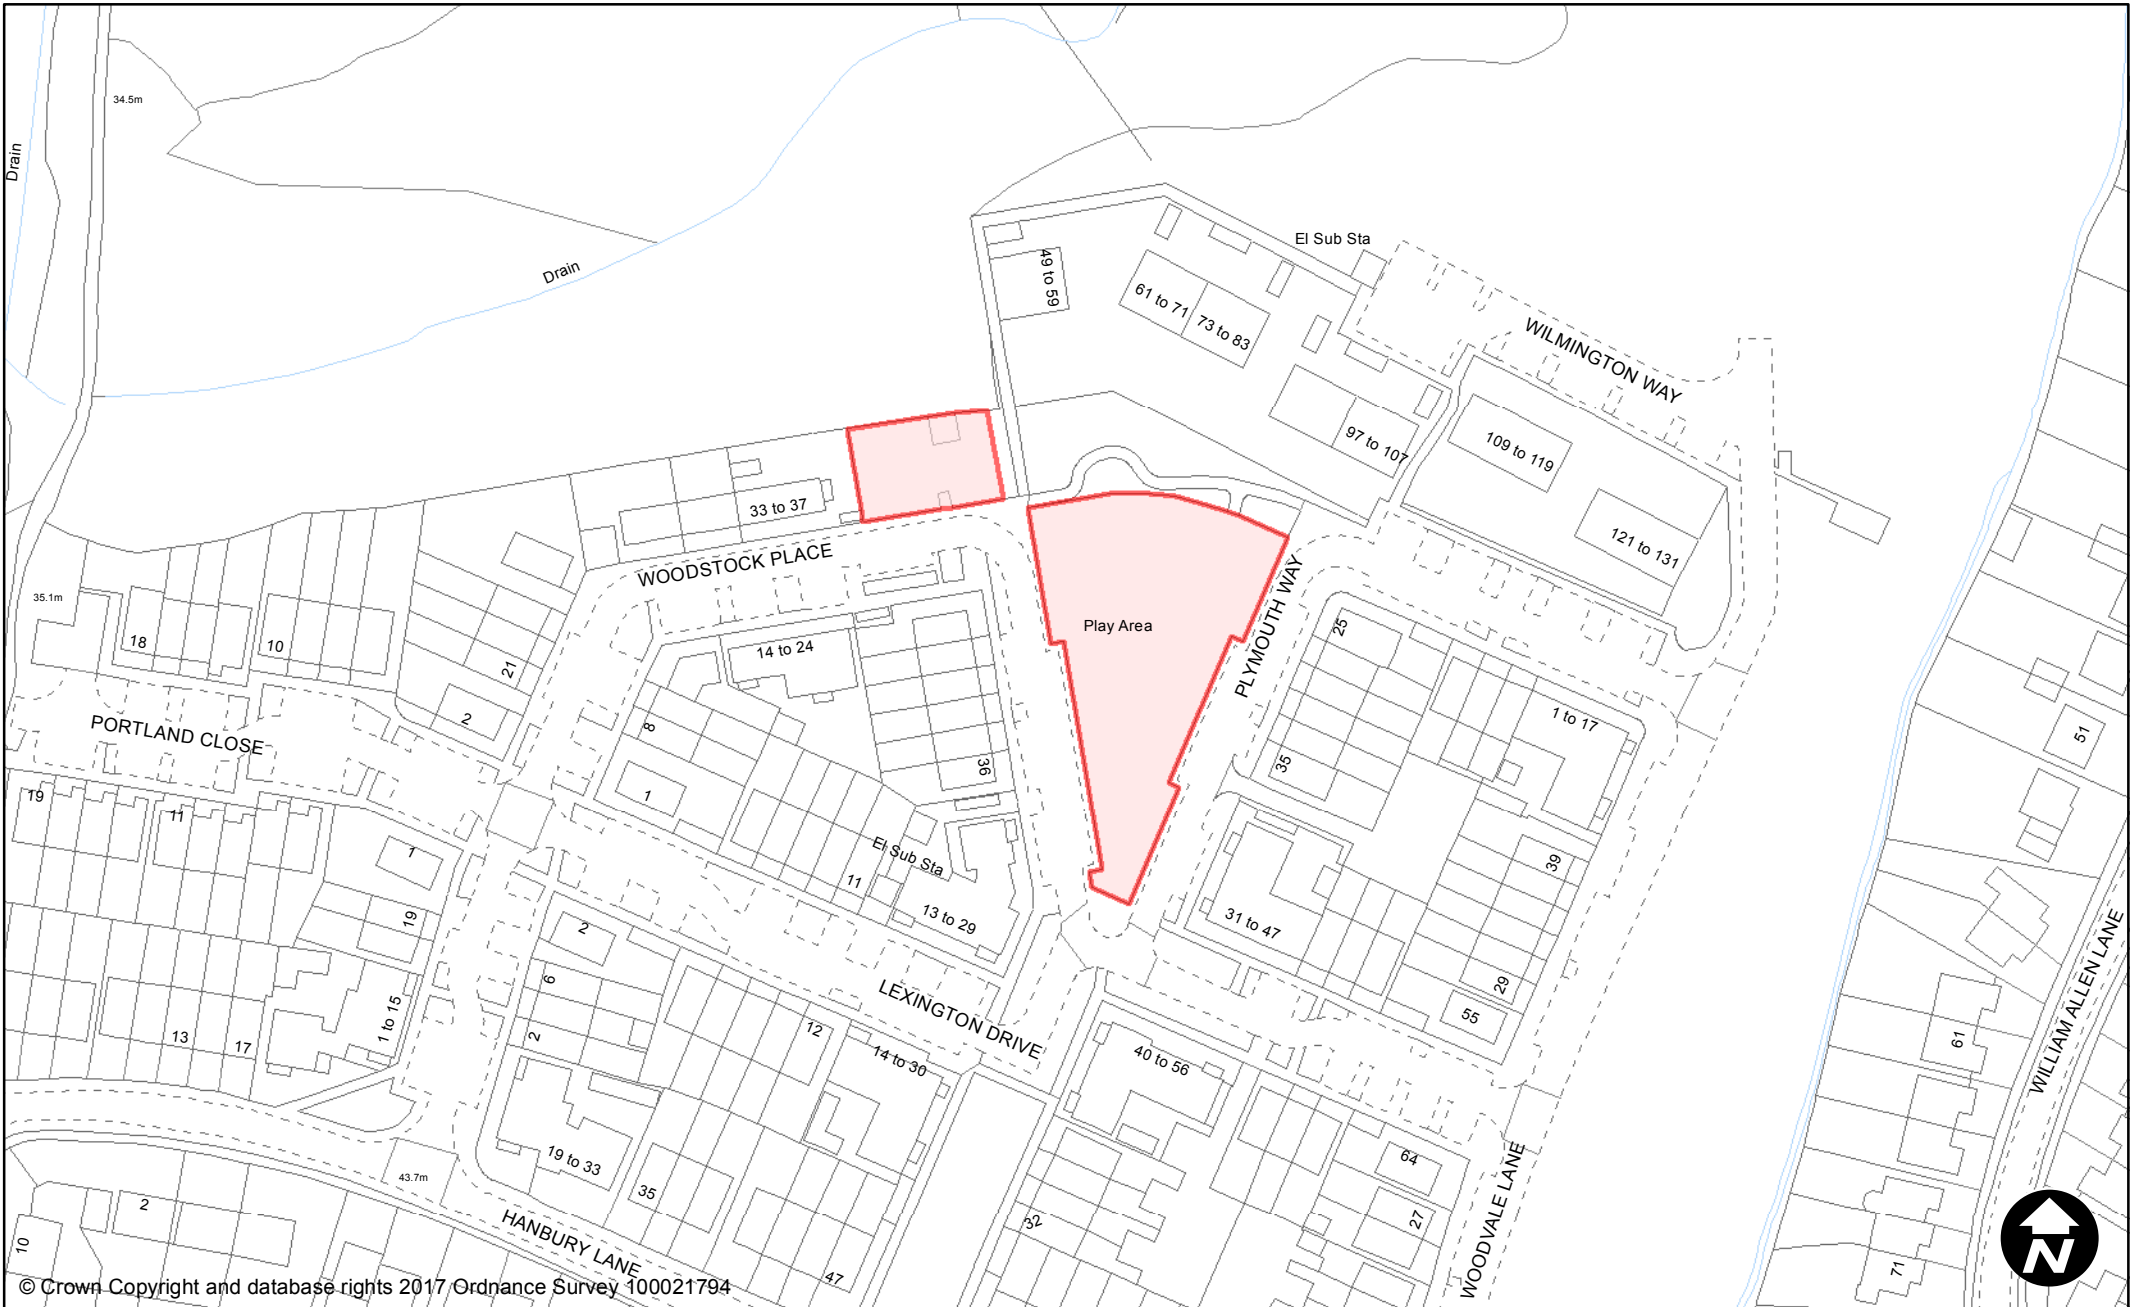

© Crown Copyright and database rights 2017 Ordnance Survey 100021794

**PUBLIC SPACE
PROTECTION ORDER
(SCHEDULE 1)**

Order Type: Dog Fouling
Site Name: Woodstock Place
Site Reference: PSPO/249/FL

Town / Parish: Haywards Heath

May 2017

Scale: 1:1,250