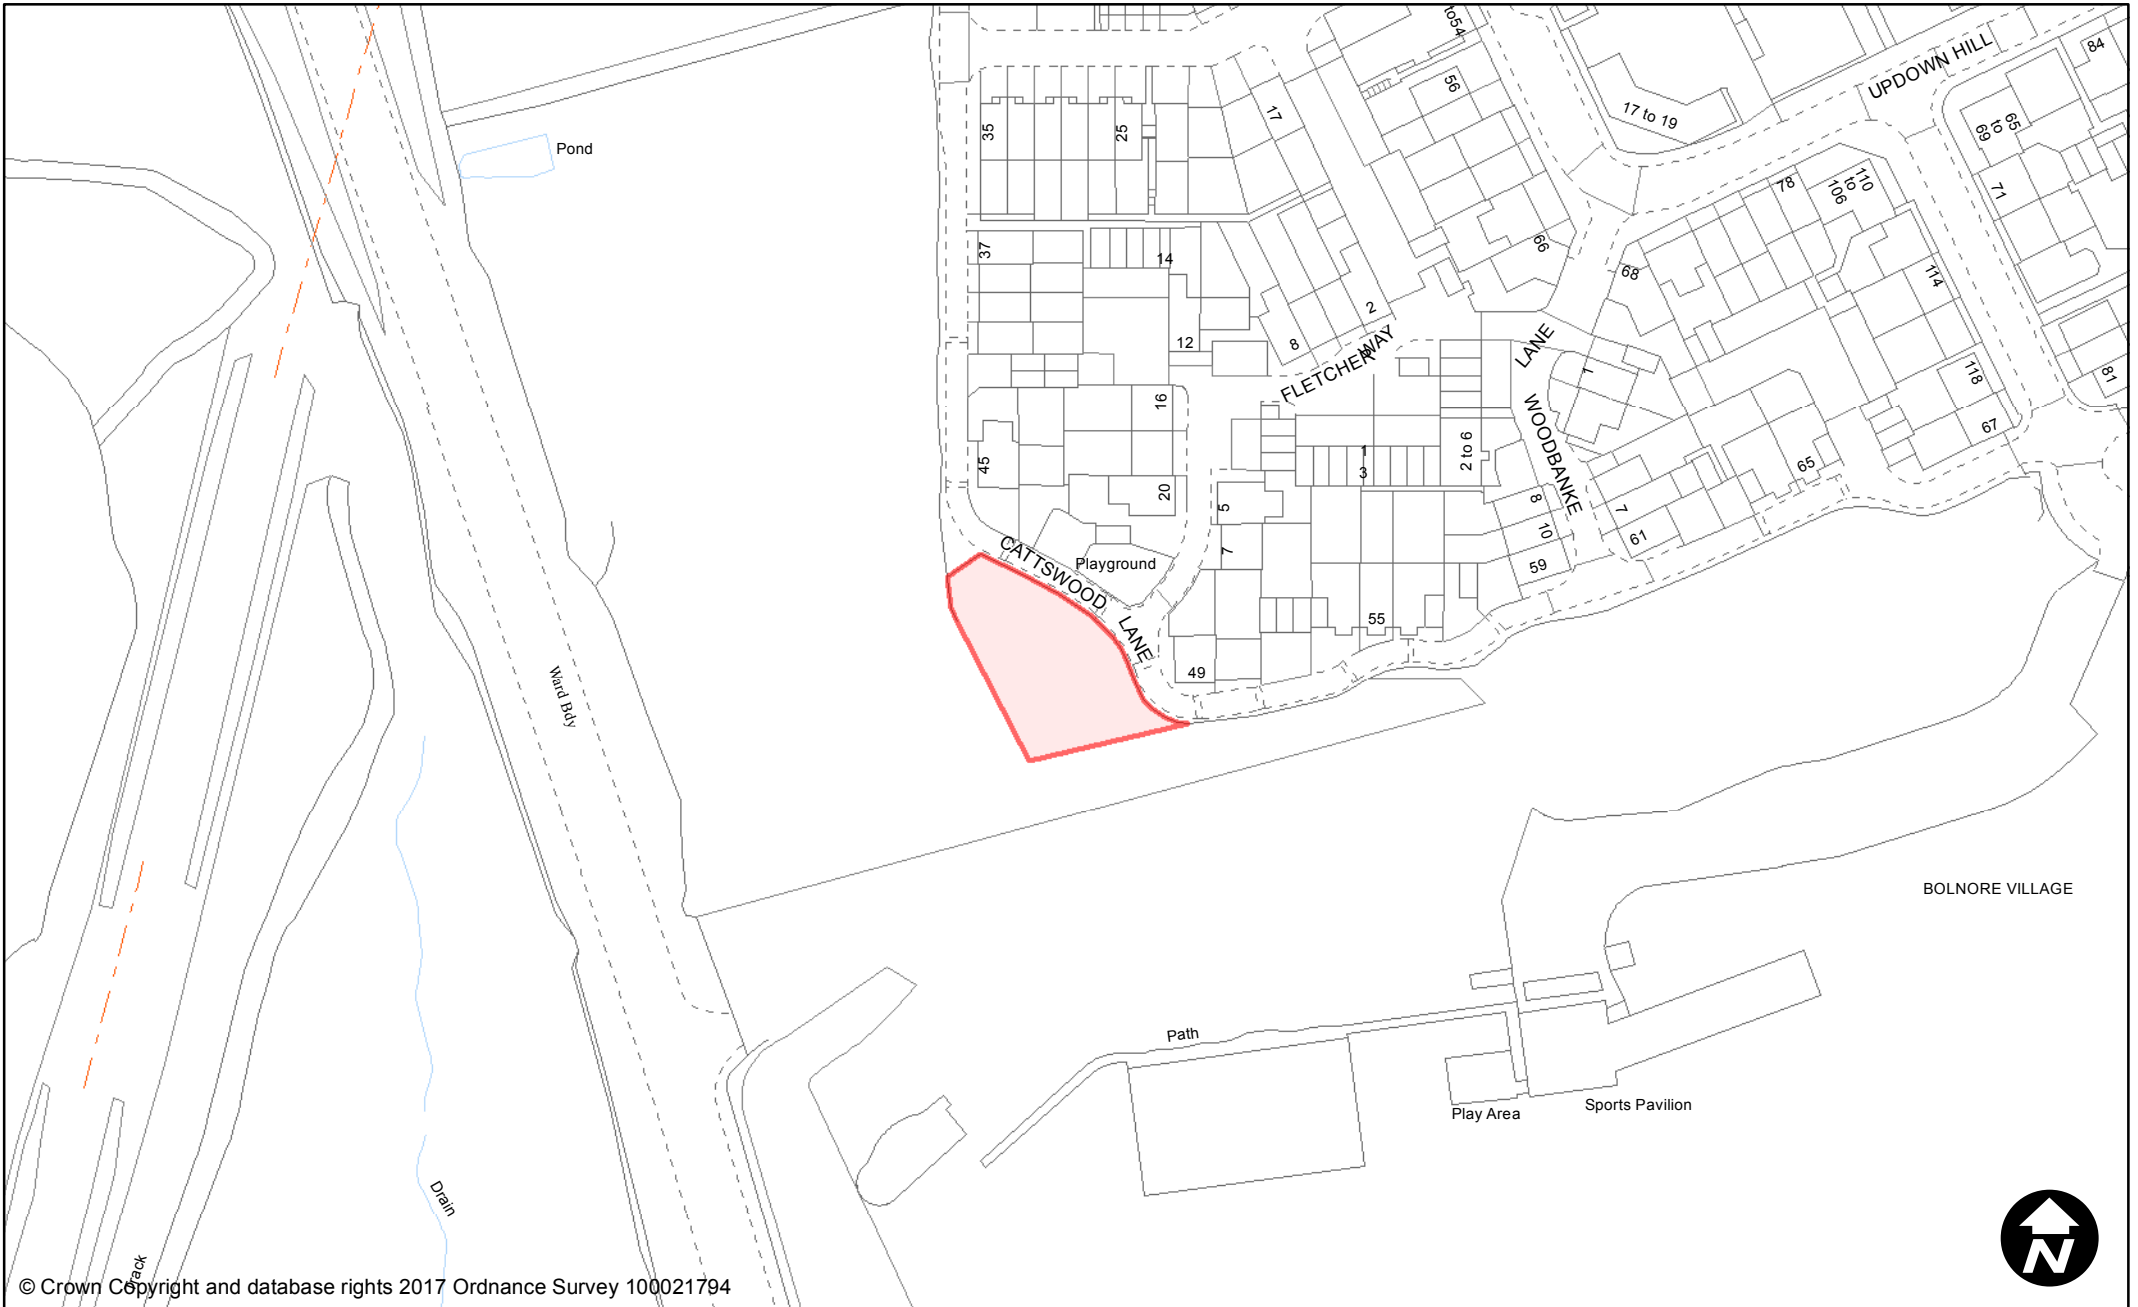

© Crown Copyright and database rights 2017 Ordnance Survey 100021794

**PUBLIC SPACE
PROTECTION ORDER
(SCHEDULE 1)**

Order Type: Dog Fouling
Site Name: Cattswood Woodland Play Area
Site Reference: PSPO/212/FL
Town / Parish: Haywards Heath

May 2017

Scale: 1:1,250