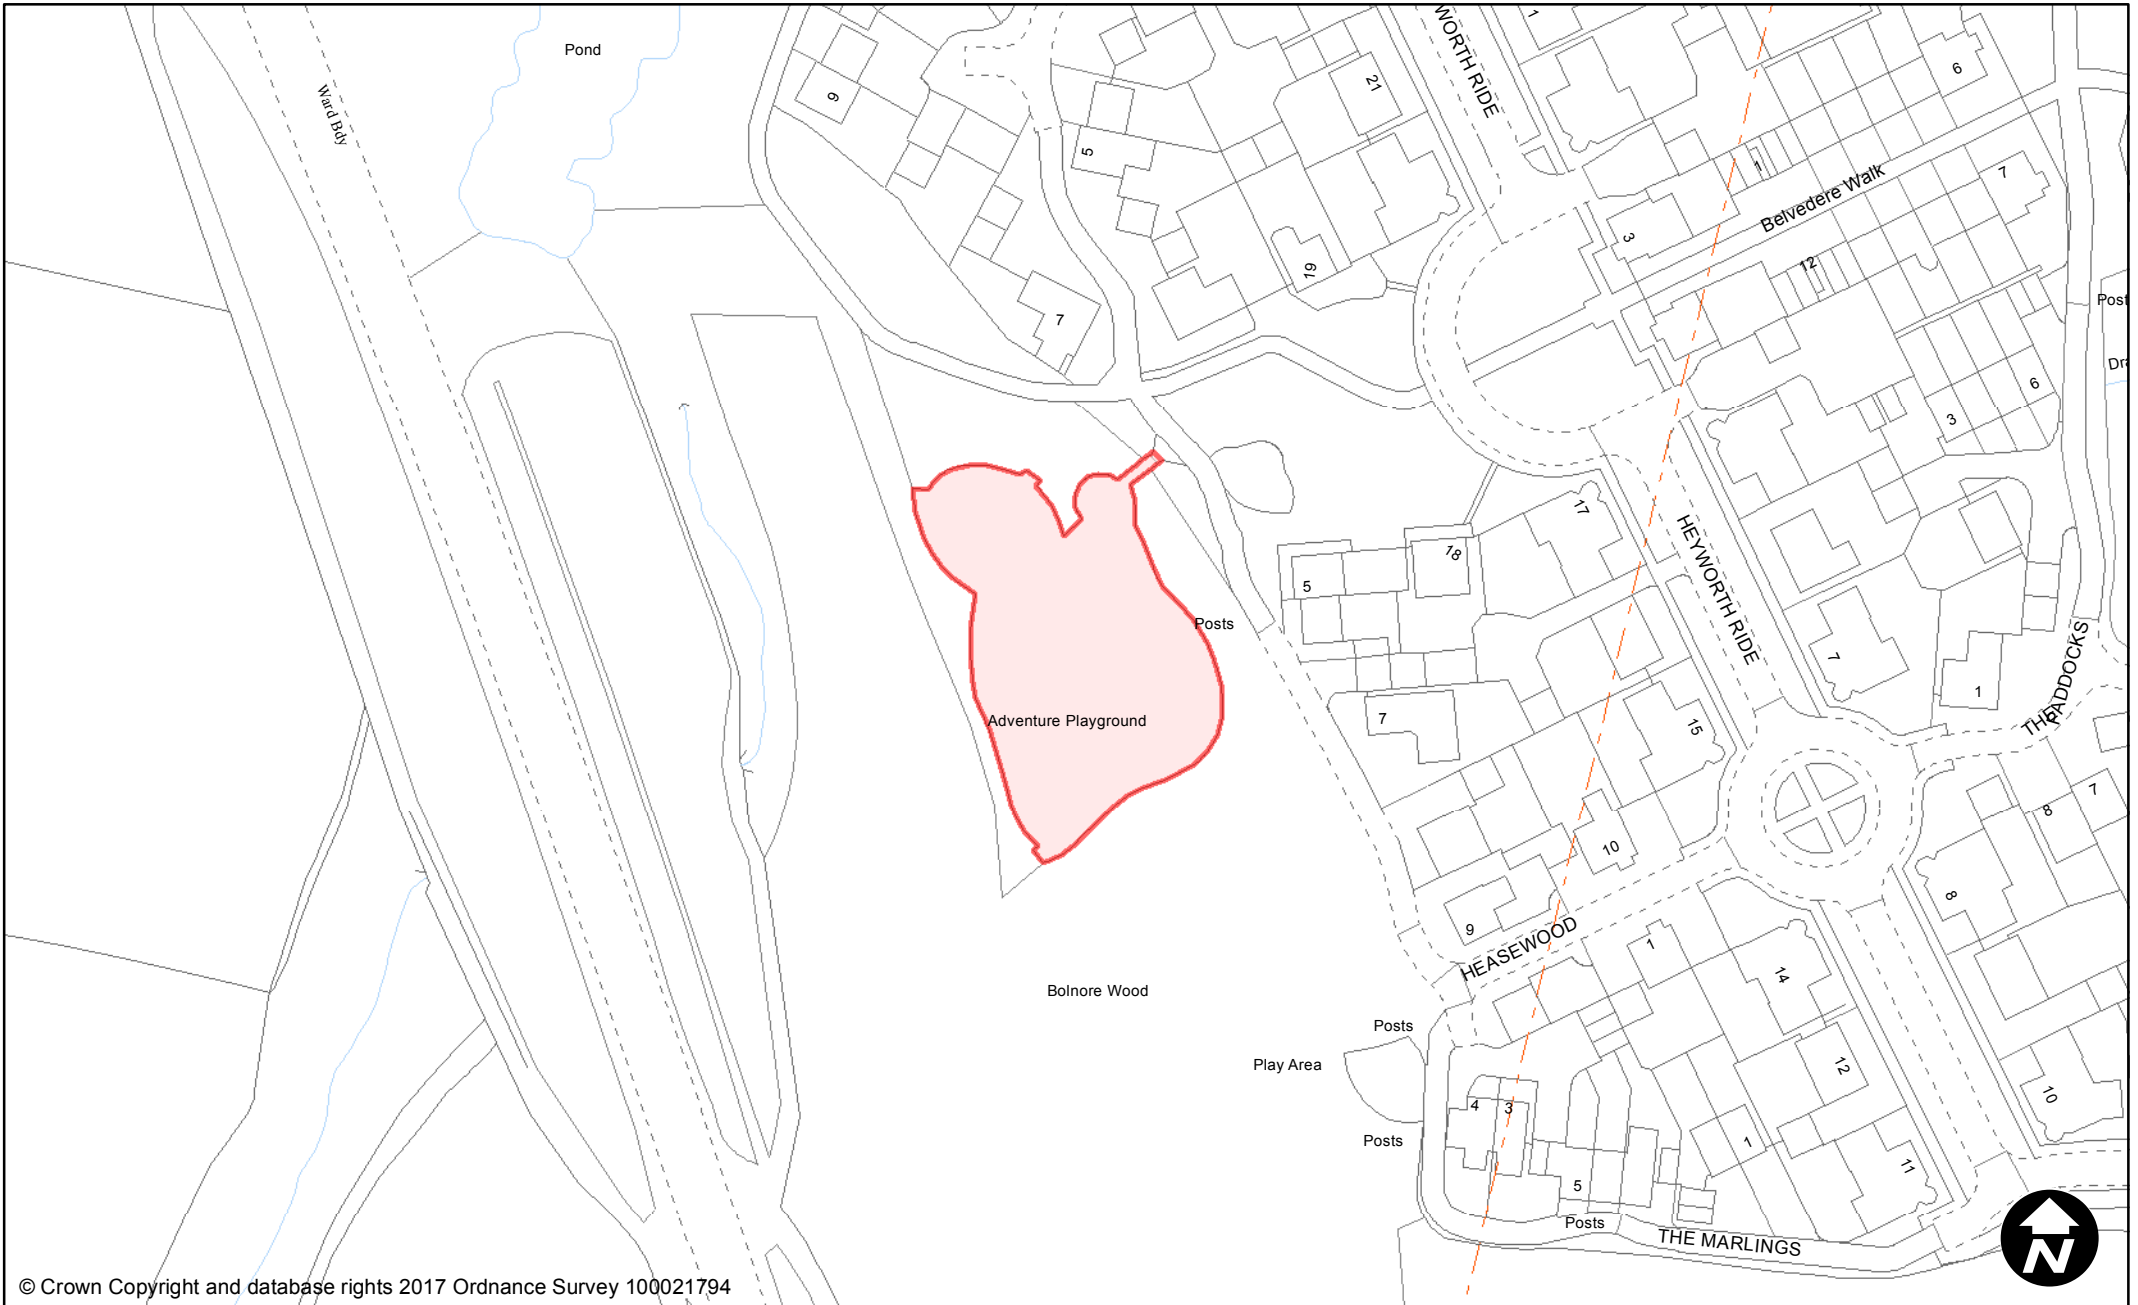

## PUBLIC SPACE PROTECTION ORDER (SCHEDULE 1)

May 2017

**Order Type:** Dog Fouling

**Scale:** 1:4,000

**Site Name:** Blunts Wood & Paiges Meadow

**Site Reference:** PSPO/027/FL

**Town / Parish:** Haywards Heath