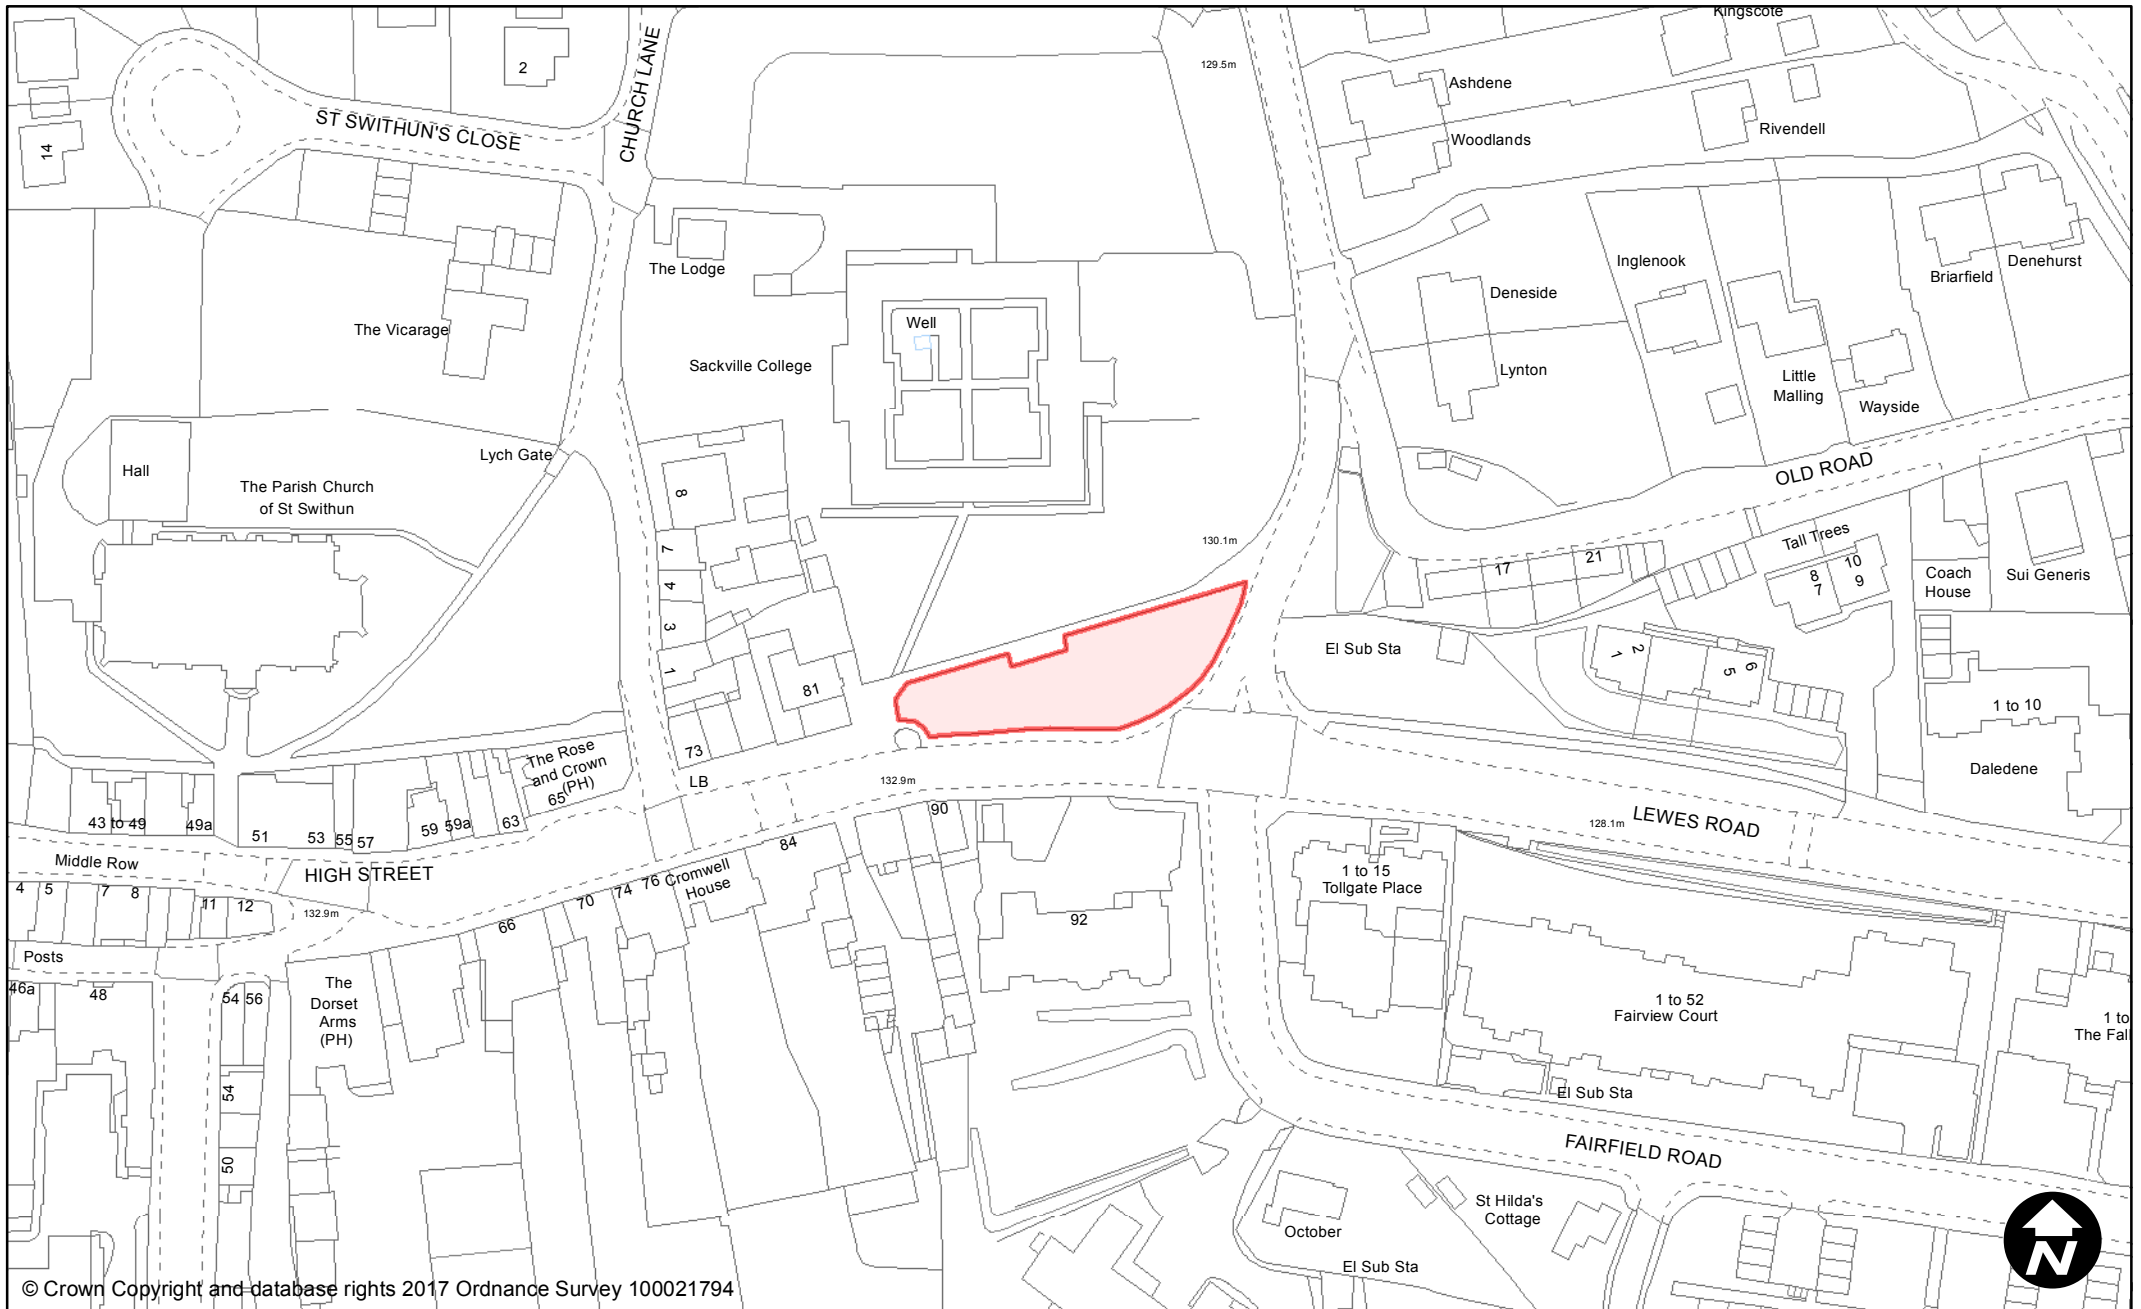

© Crown Copyright and database rights 2017 Ordnance Survey 100021794

**PUBLIC SPACE
PROTECTION ORDER
(SCHEDULE 1)**

Order Type: Dog Fouling
Site Name: Sackville College, College Lane / High Street
Site Reference: PSPO/005/FL
Town / Parish: East Grinstead

May 2017

Scale: 1:1,250