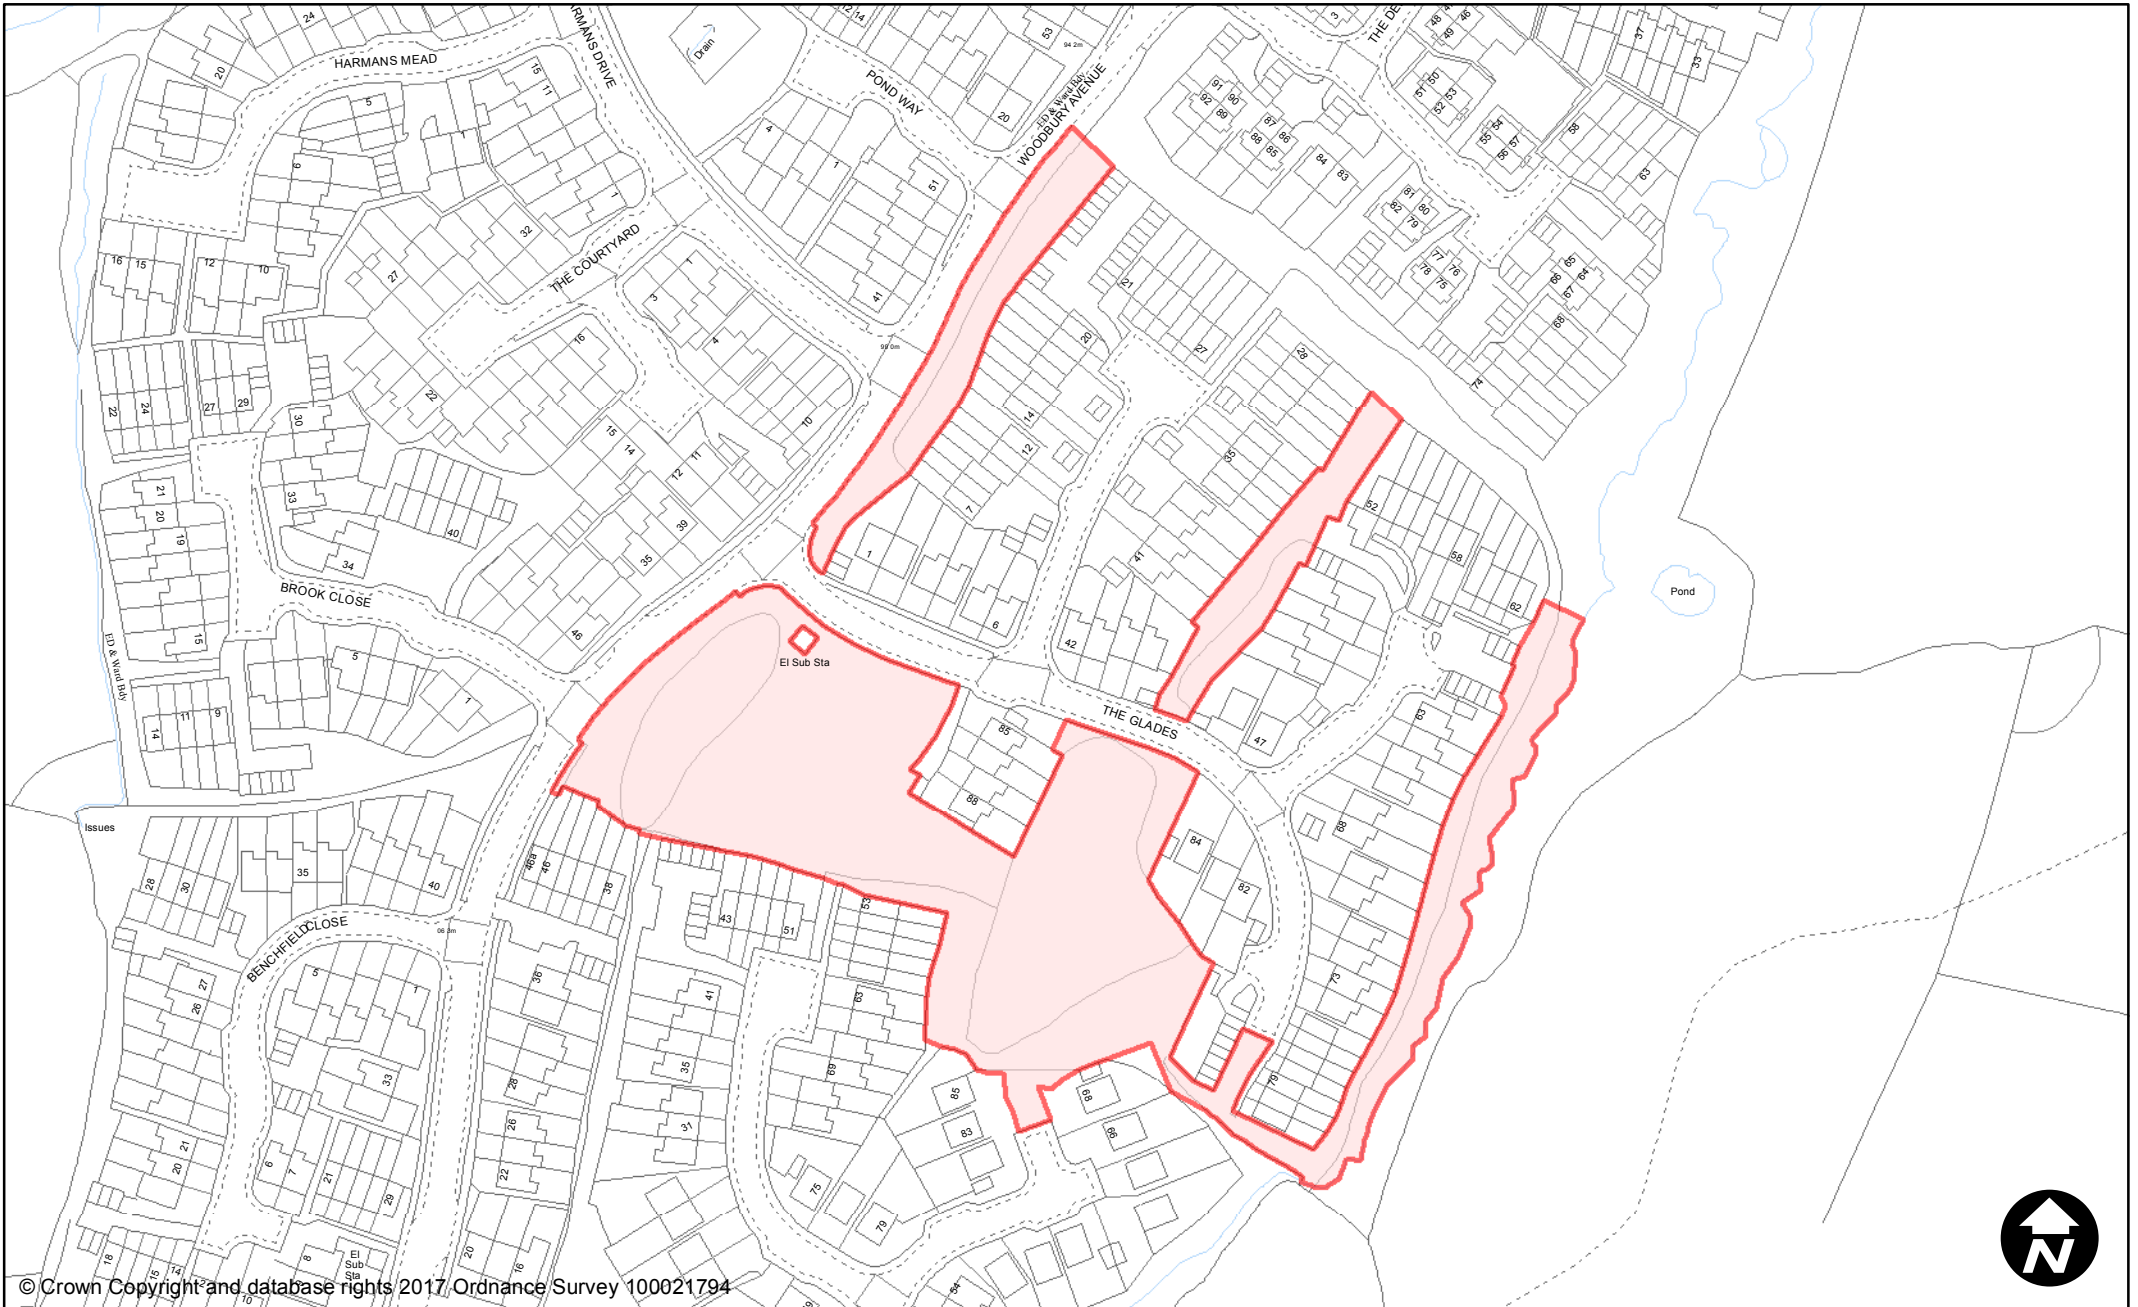

© Crown Copyright and database rights 2017 Ordnance Survey 100021794

**PUBLIC SPACE
PROTECTION ORDER
(SCHEDULE 1)**

Order Type: Dog Fouling
Site Name: The Glades
Site Reference: PSPO/189/FL

Town / Parish: East Grinstead

May 2017

Scale: 1:1,900