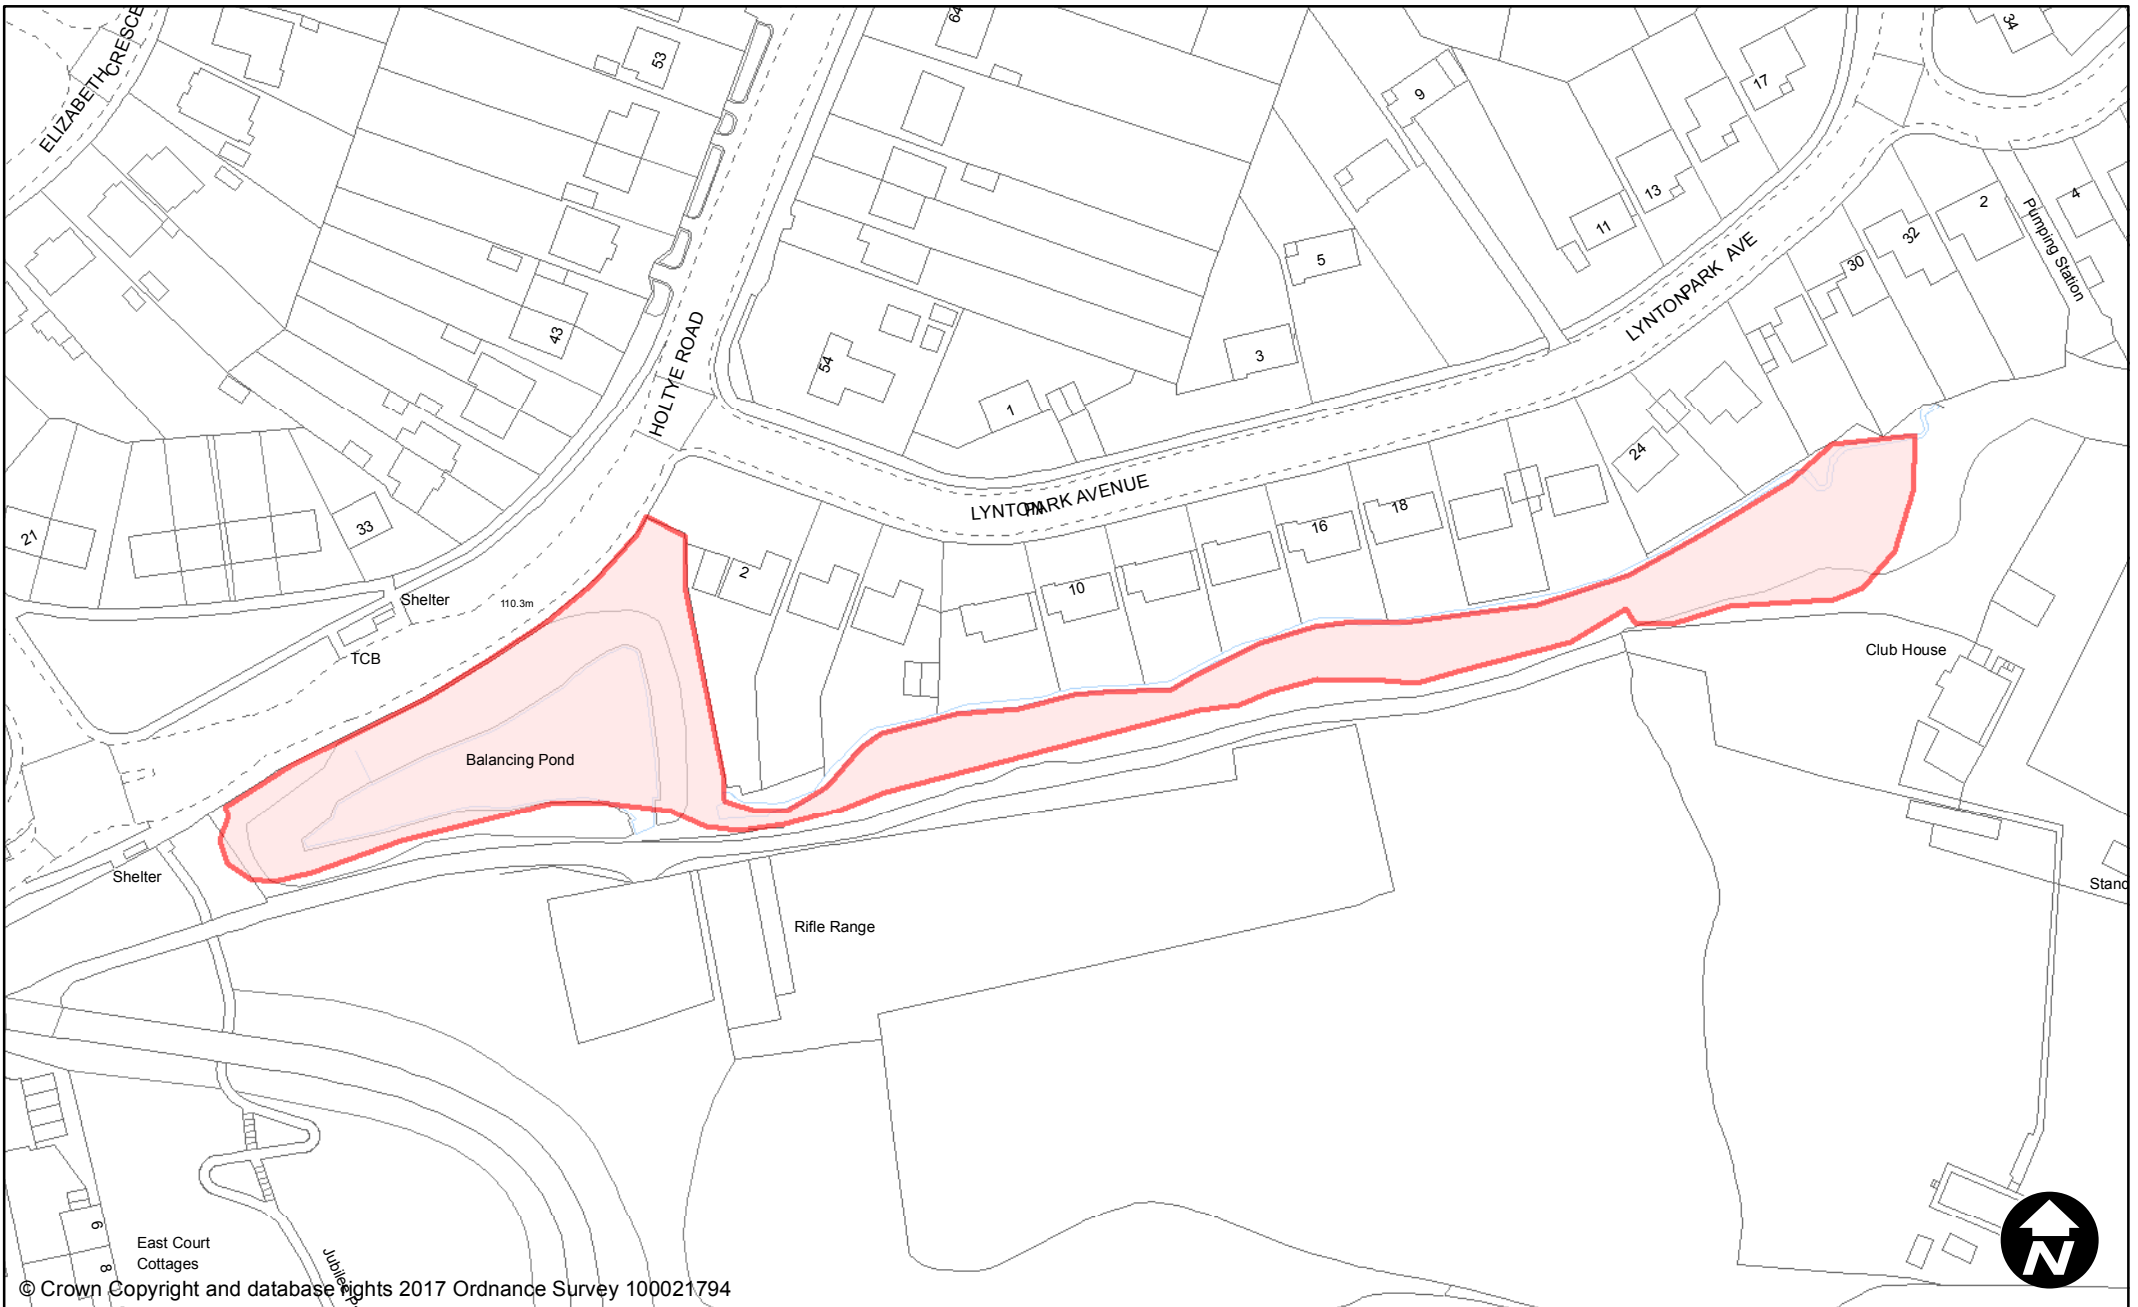

© Crown Copyright and database rights 2017 Ordnance Survey 100021794

**PUBLIC SPACE
PROTECTION ORDER
(SCHEDULE 1)**

Order Type: Dog Fouling
Site Name: Gleave Road Balancing Pond & Culverts
Site Reference: PSPO/164/FL
Town / Parish: East Grinstead

May 2017

Scale: 1:1,300