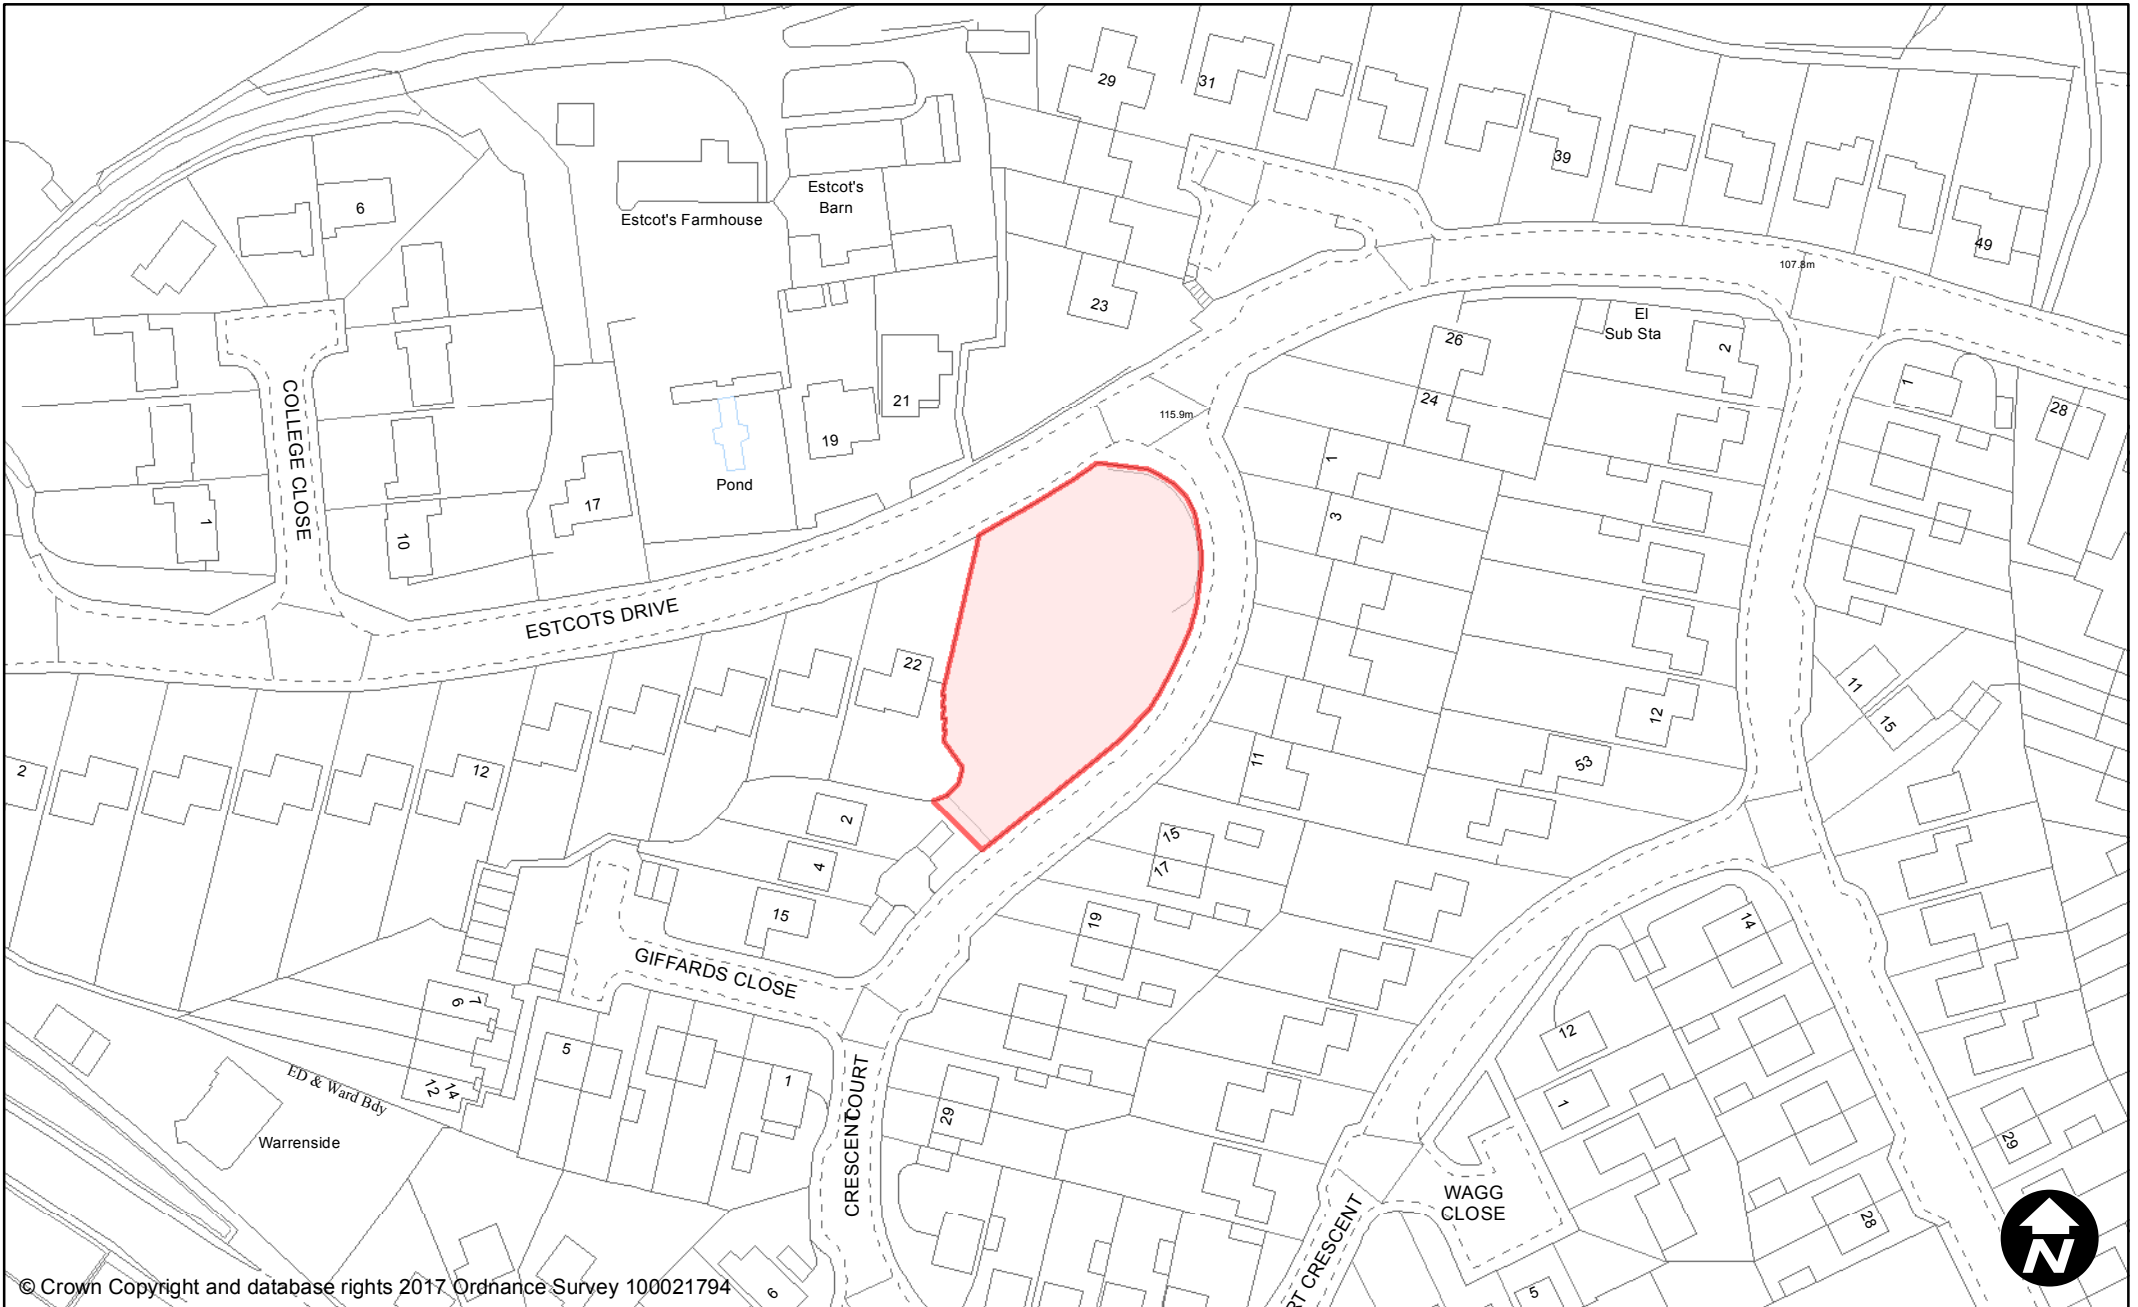

**PUBLIC SPACE
PROTECTION ORDER
(SCHEDULE 1)**

Order Type: Dog Fouling
Site Name: Clarence Drive
Site Reference: PSPO/153/FL

Town / Parish: East Grinstead

May 2017

Scale: 1:1,250

© Crown Copyright and database rights 2017 Ordnance Survey 100021794

**PUBLIC SPACE
PROTECTION ORDER
(SCHEDULE 1)**

Order Type: Dog Fouling
Site Name: Copyhold Road
Site Reference: PSPO/154/FL

Town / Parish: East Grinstead

May 2017

Scale: 1:1,250

© Crown Copyright and database rights 2017 Ordnance Survey 100021794