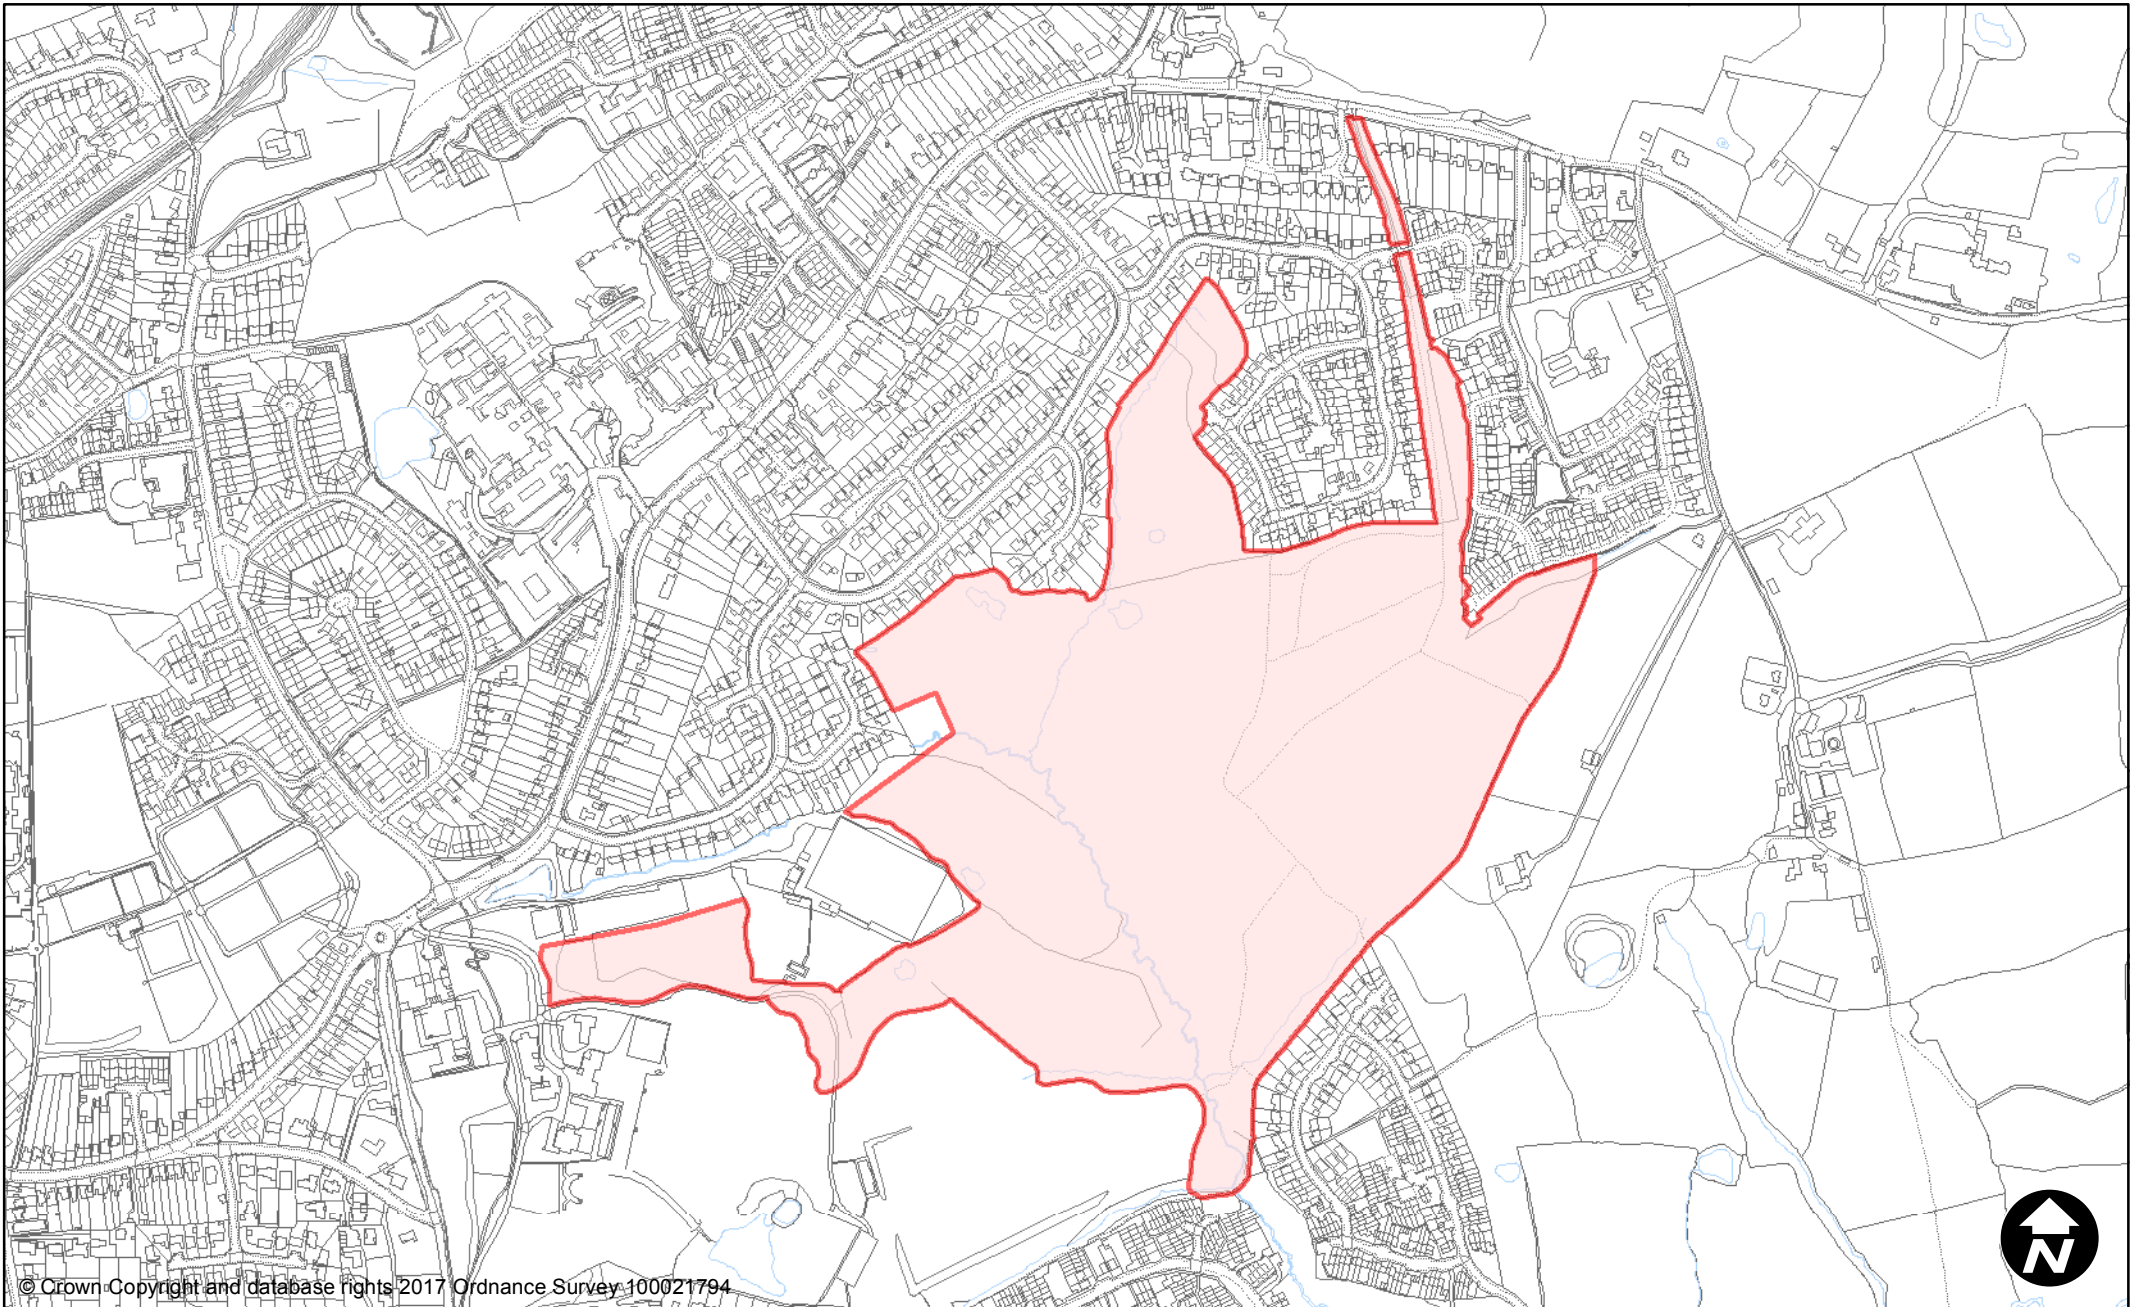

PUBLIC SPACES PROTECTION ORDER 2017

Supporting Maps

SCHEDULE 1

Dog Fouling

East Grinstead

Maps are sorted by site name

© Crown Copyright and database rights 2017 Ordnance Survey 100021794

**PUBLIC SPACE
PROTECTION ORDER
(SCHEDULE 1)**