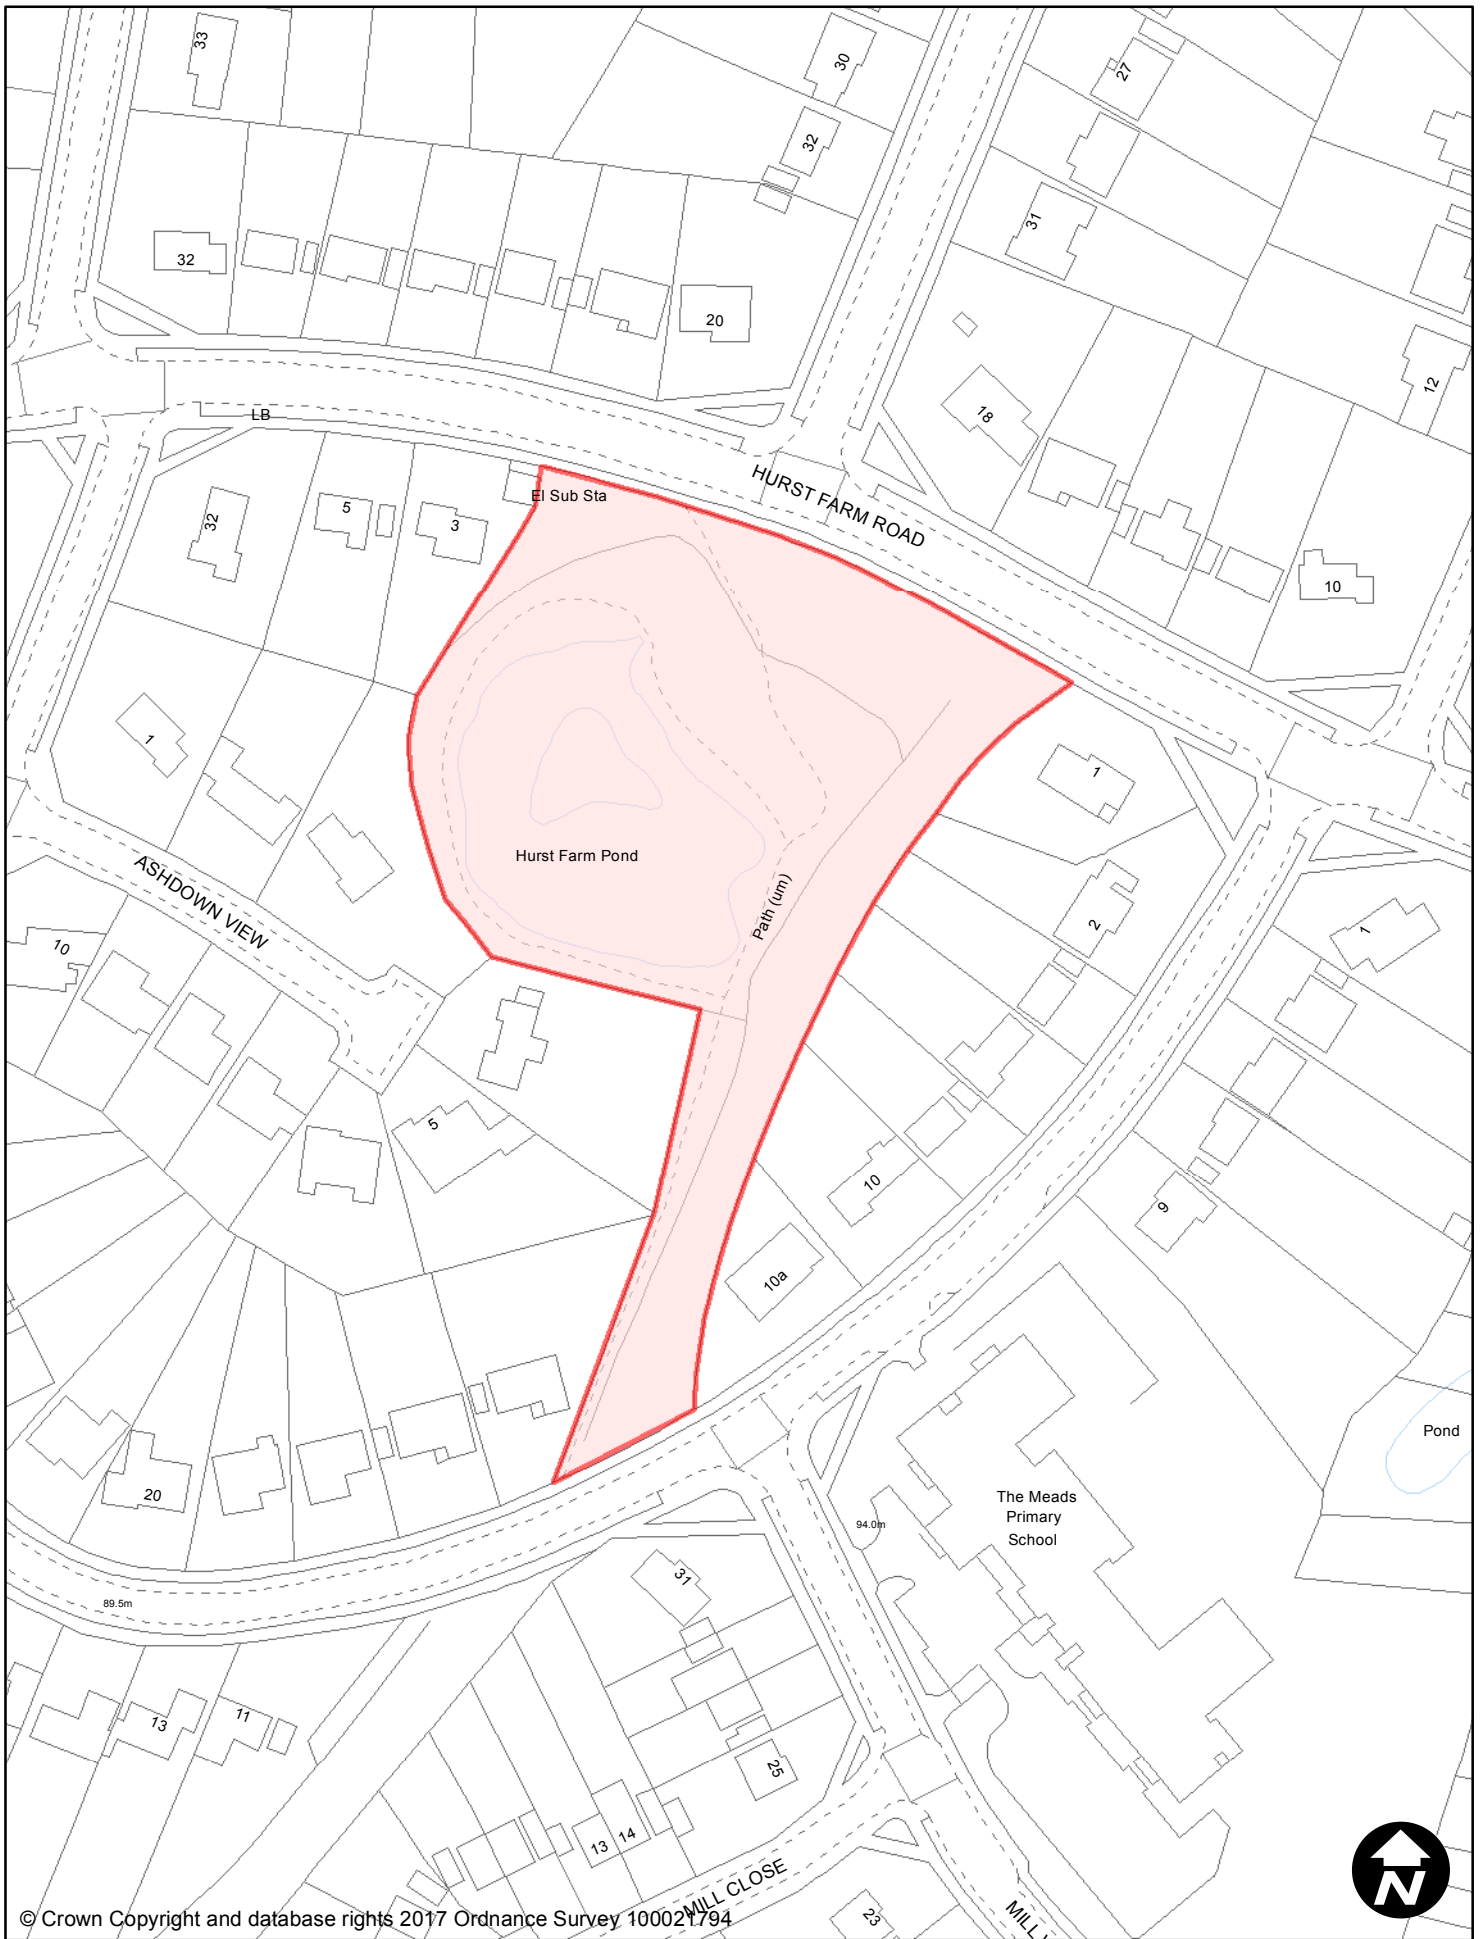

© Crown Copyright and database rights 2017 Ordnance Survey 100021794

PUBLIC SPACE PROTECTION ORDER (SCHEDULE 1)

May 2017

Order Type: Dog Fouling
Site Name: Hurst Farm Pocket Park
Site Reference: PSPO/024/FL   Town / Parish: East Grinstead

Scale: 1:1,250