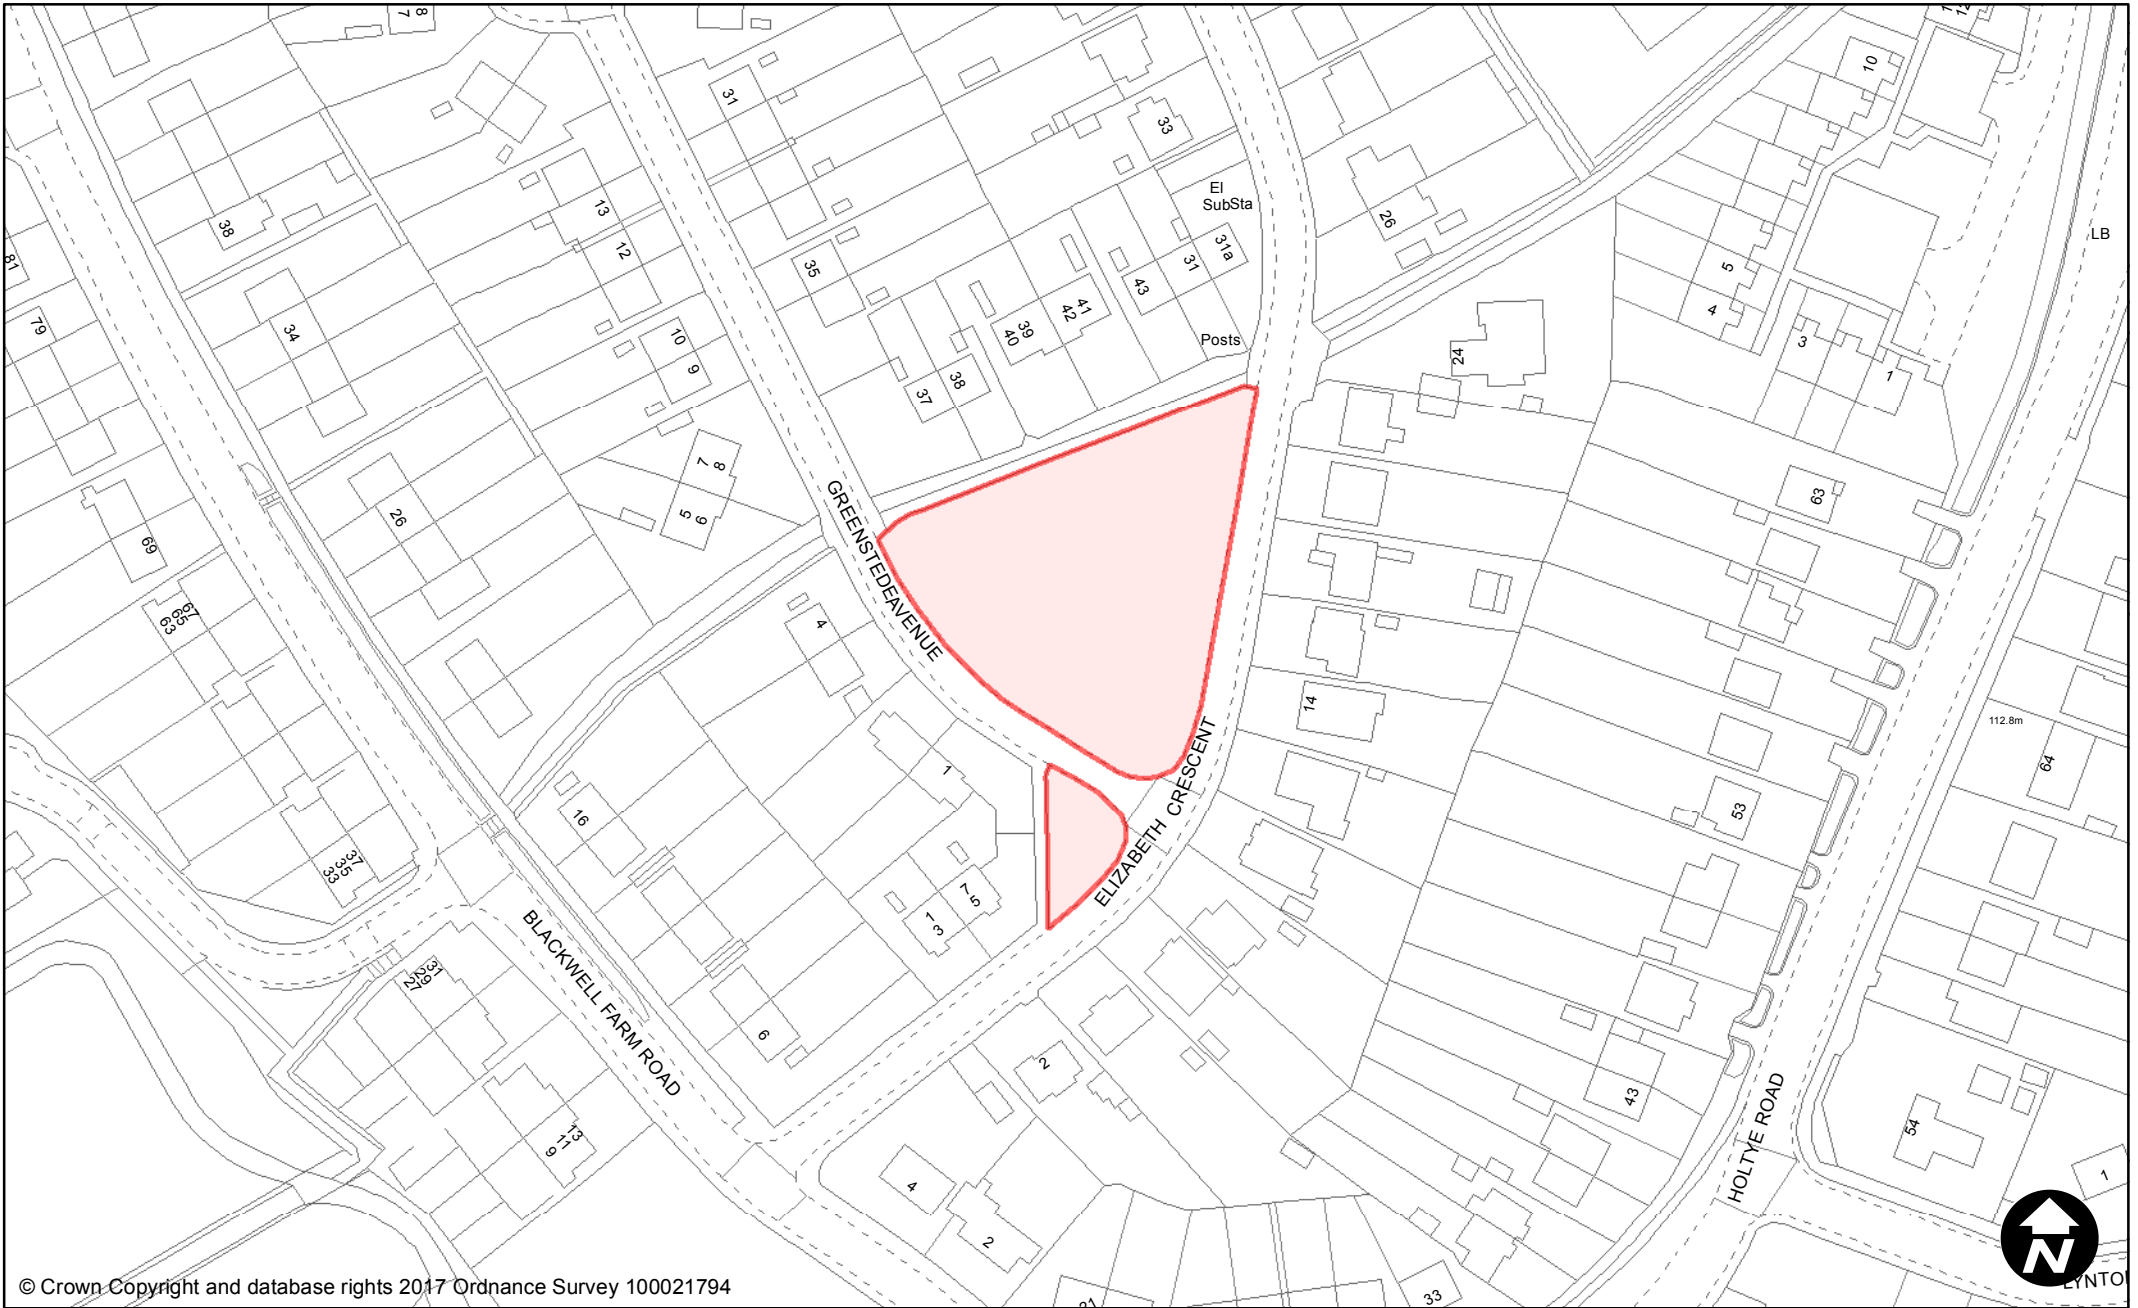

**PUBLIC SPACE
PROTECTION ORDER
(SCHEDULE 1)**

Order Type: Dog Fouling
Site Name: Brook Close
Site Reference: PSPO/149/FL

Town / Parish: East Grinstead

May 2017

Scale: 1:1,250

© Crown Copyright and database rights 2017 Ordnance Survey 100021794

**PUBLIC SPACE
PROTECTION ORDER
(SCHEDULE 1)**

Order Type: Dog Fouling
Site Name: Browns Wood
Site Reference: PSPO/151/FL

Town / Parish: East Grinstead

May 2017

Scale: 1:1,250

© Crown Copyright and database rights 2017 Ordnance Survey 100021794.FB

**PUBLIC SPACE
PROTECTION ORDER
(SCHEDULE 1)**

Order Type: Dog Fouling
Site Name: East Court
Site Reference: PSPO/293/FL

Town / Parish: East Grinstead

May 2017

Scale: 1:3,100

© Crown Copyright and database rights 2017 Ordnance Survey 100021794

**PUBLIC SPACE
PROTECTION ORDER
(SCHEDULE 1)**

Order Type: Dog Fouling
Site Name: Elizabeth Crescent
Site Reference: PSPO/158/FL

Town / Parish: East Grinstead

May 2017

Scale: 1:1,250

© Crown Copyright and database rights 2017 Ordnance Survey 100021794