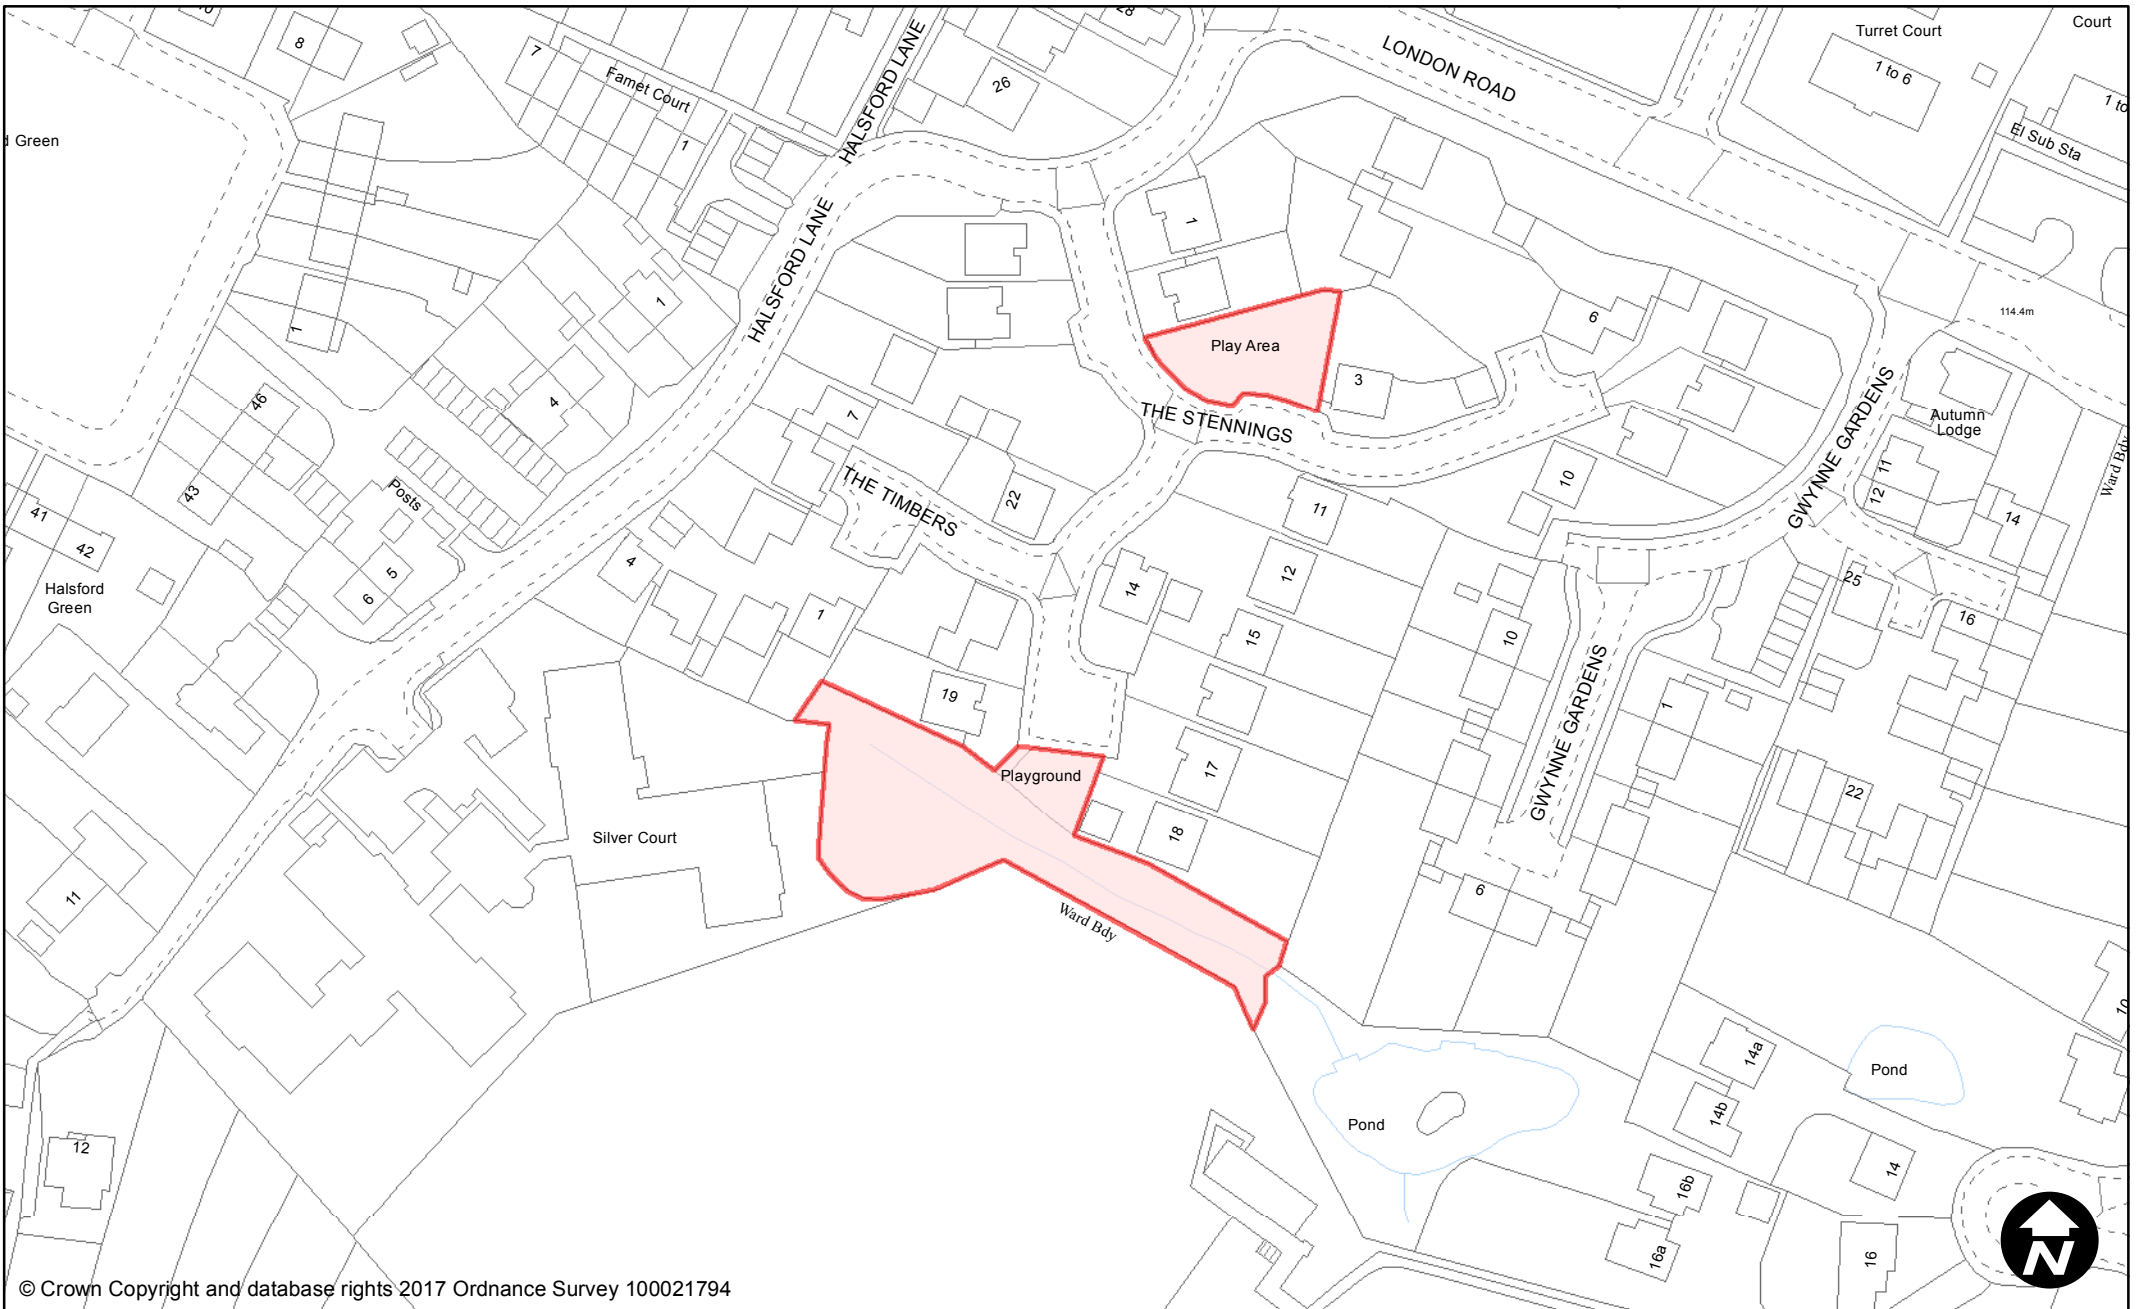

© Crown Copyright and database rights 2017 Ordnance Survey 100021794

**PUBLIC SPACE
PROTECTION ORDER
(SCHEDULE 1)**

Order Type: Dog Fouling
Site Name: The Stennings
Site Reference: PSPO/190/FL

Town / Parish: East Grinstead

May 2017

Scale: 1:1,250