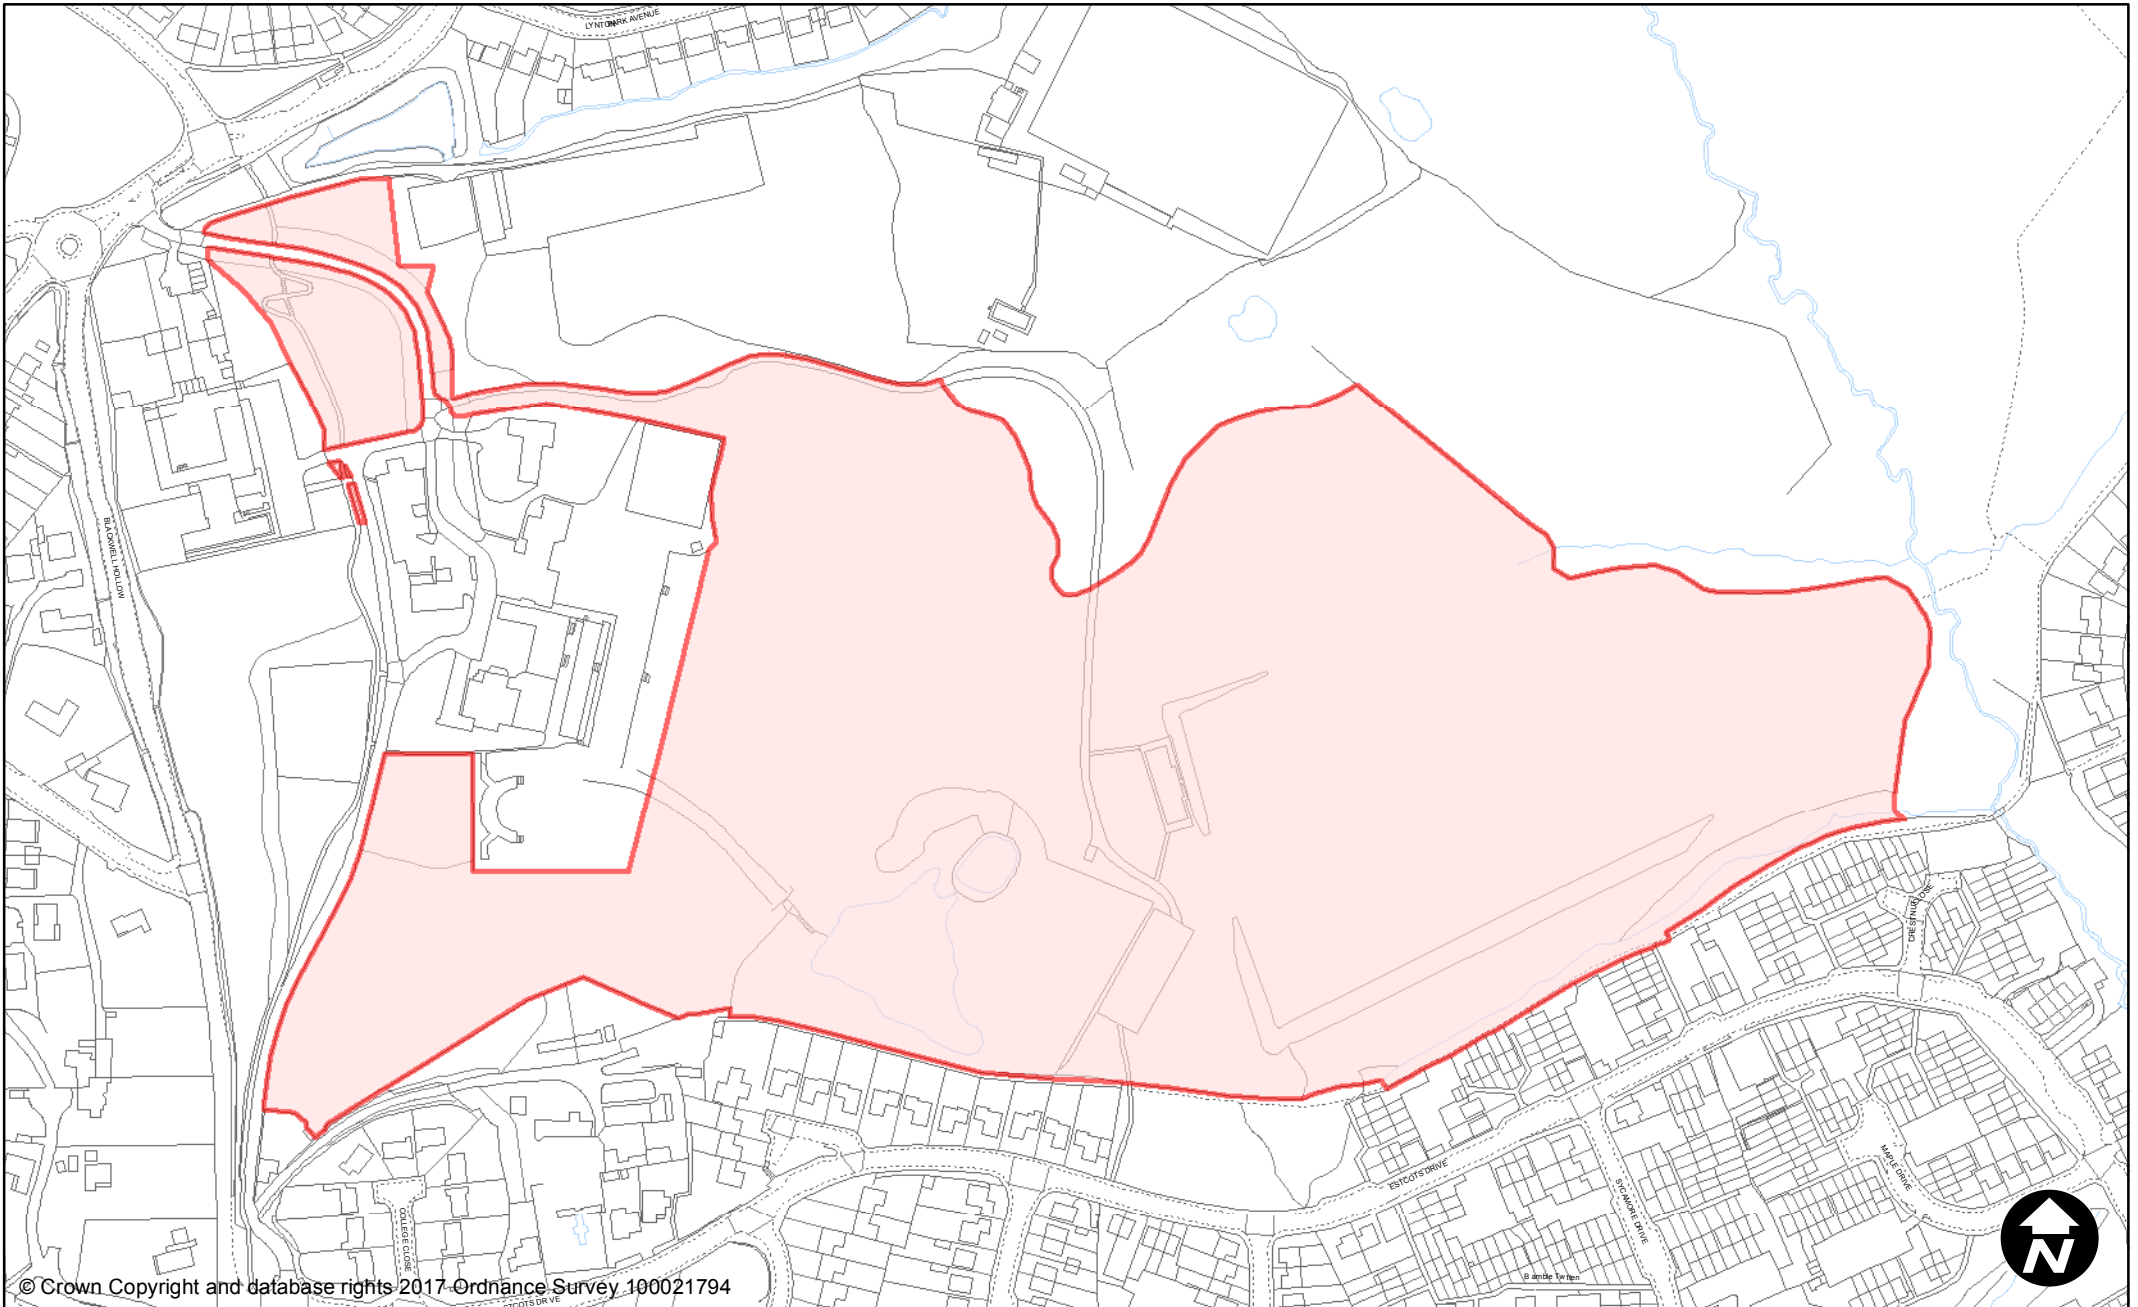

© Crown Copyright and database rights 2017 Ordnance Survey 100021794

**PUBLIC SPACE
PROTECTION ORDER
(SCHEDULE 1)**

Order Type: Dog Fouling
Site Name: East Court
Site Reference: PSPO/293/FL

Town / Parish: East Grinstead

May 2017

Scale: 1:3,100