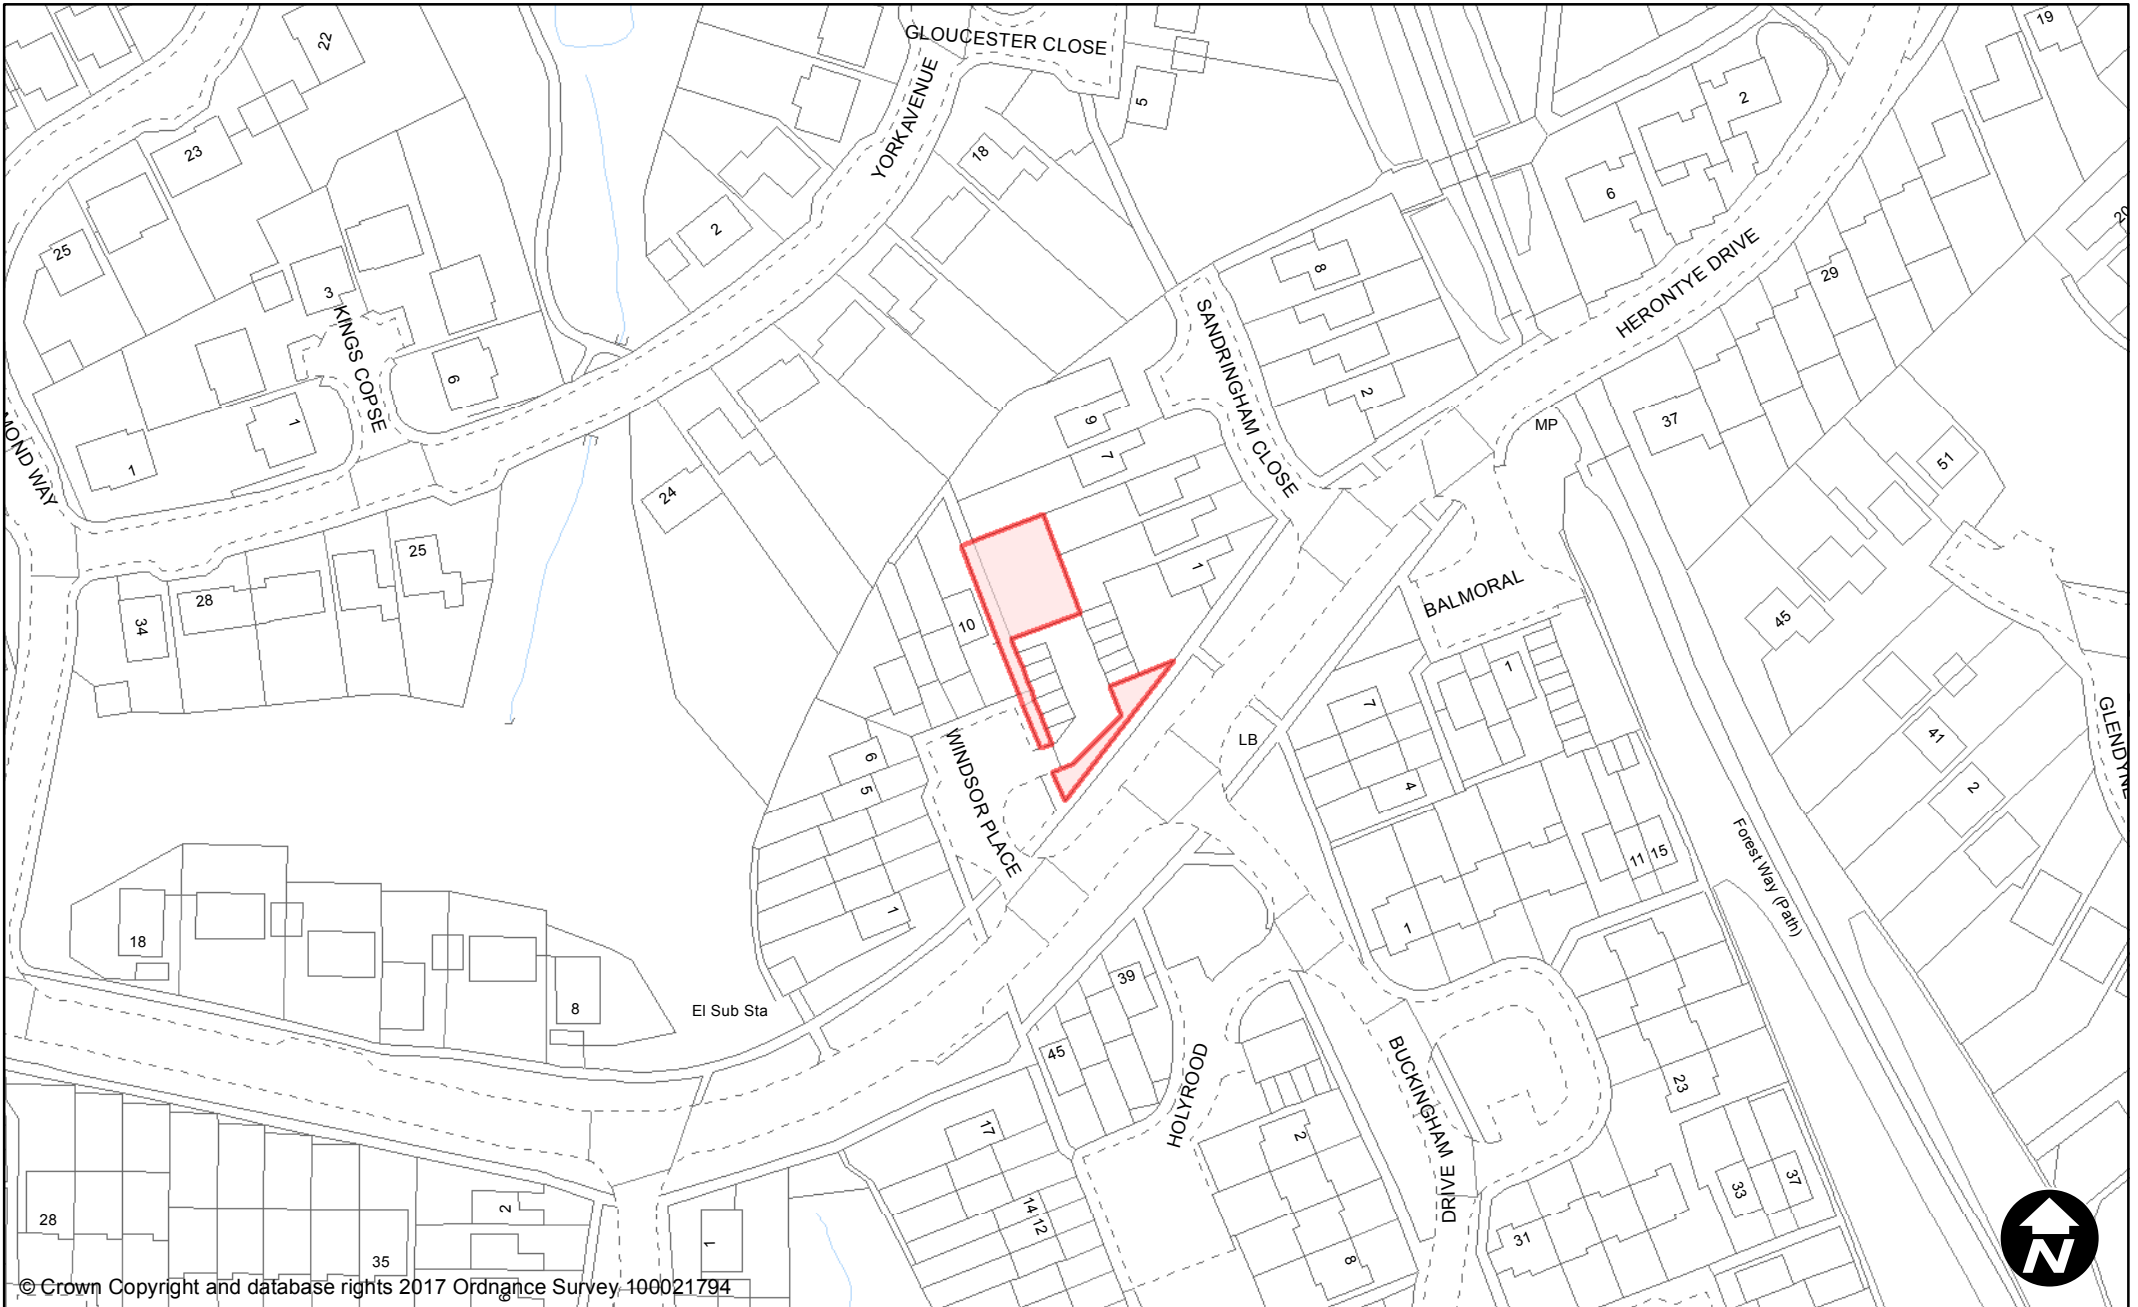

© Crown Copyright and database rights 2017 Ordnance Survey 100021794

**PUBLIC SPACE
PROTECTION ORDER
(SCHEDULE 1)**

Order Type: Dog Fouling
Site Name: Windsor Place
Site Reference: PSPO/193/FL

Town / Parish: East Grinstead

May 2017

Scale: 1:1,250