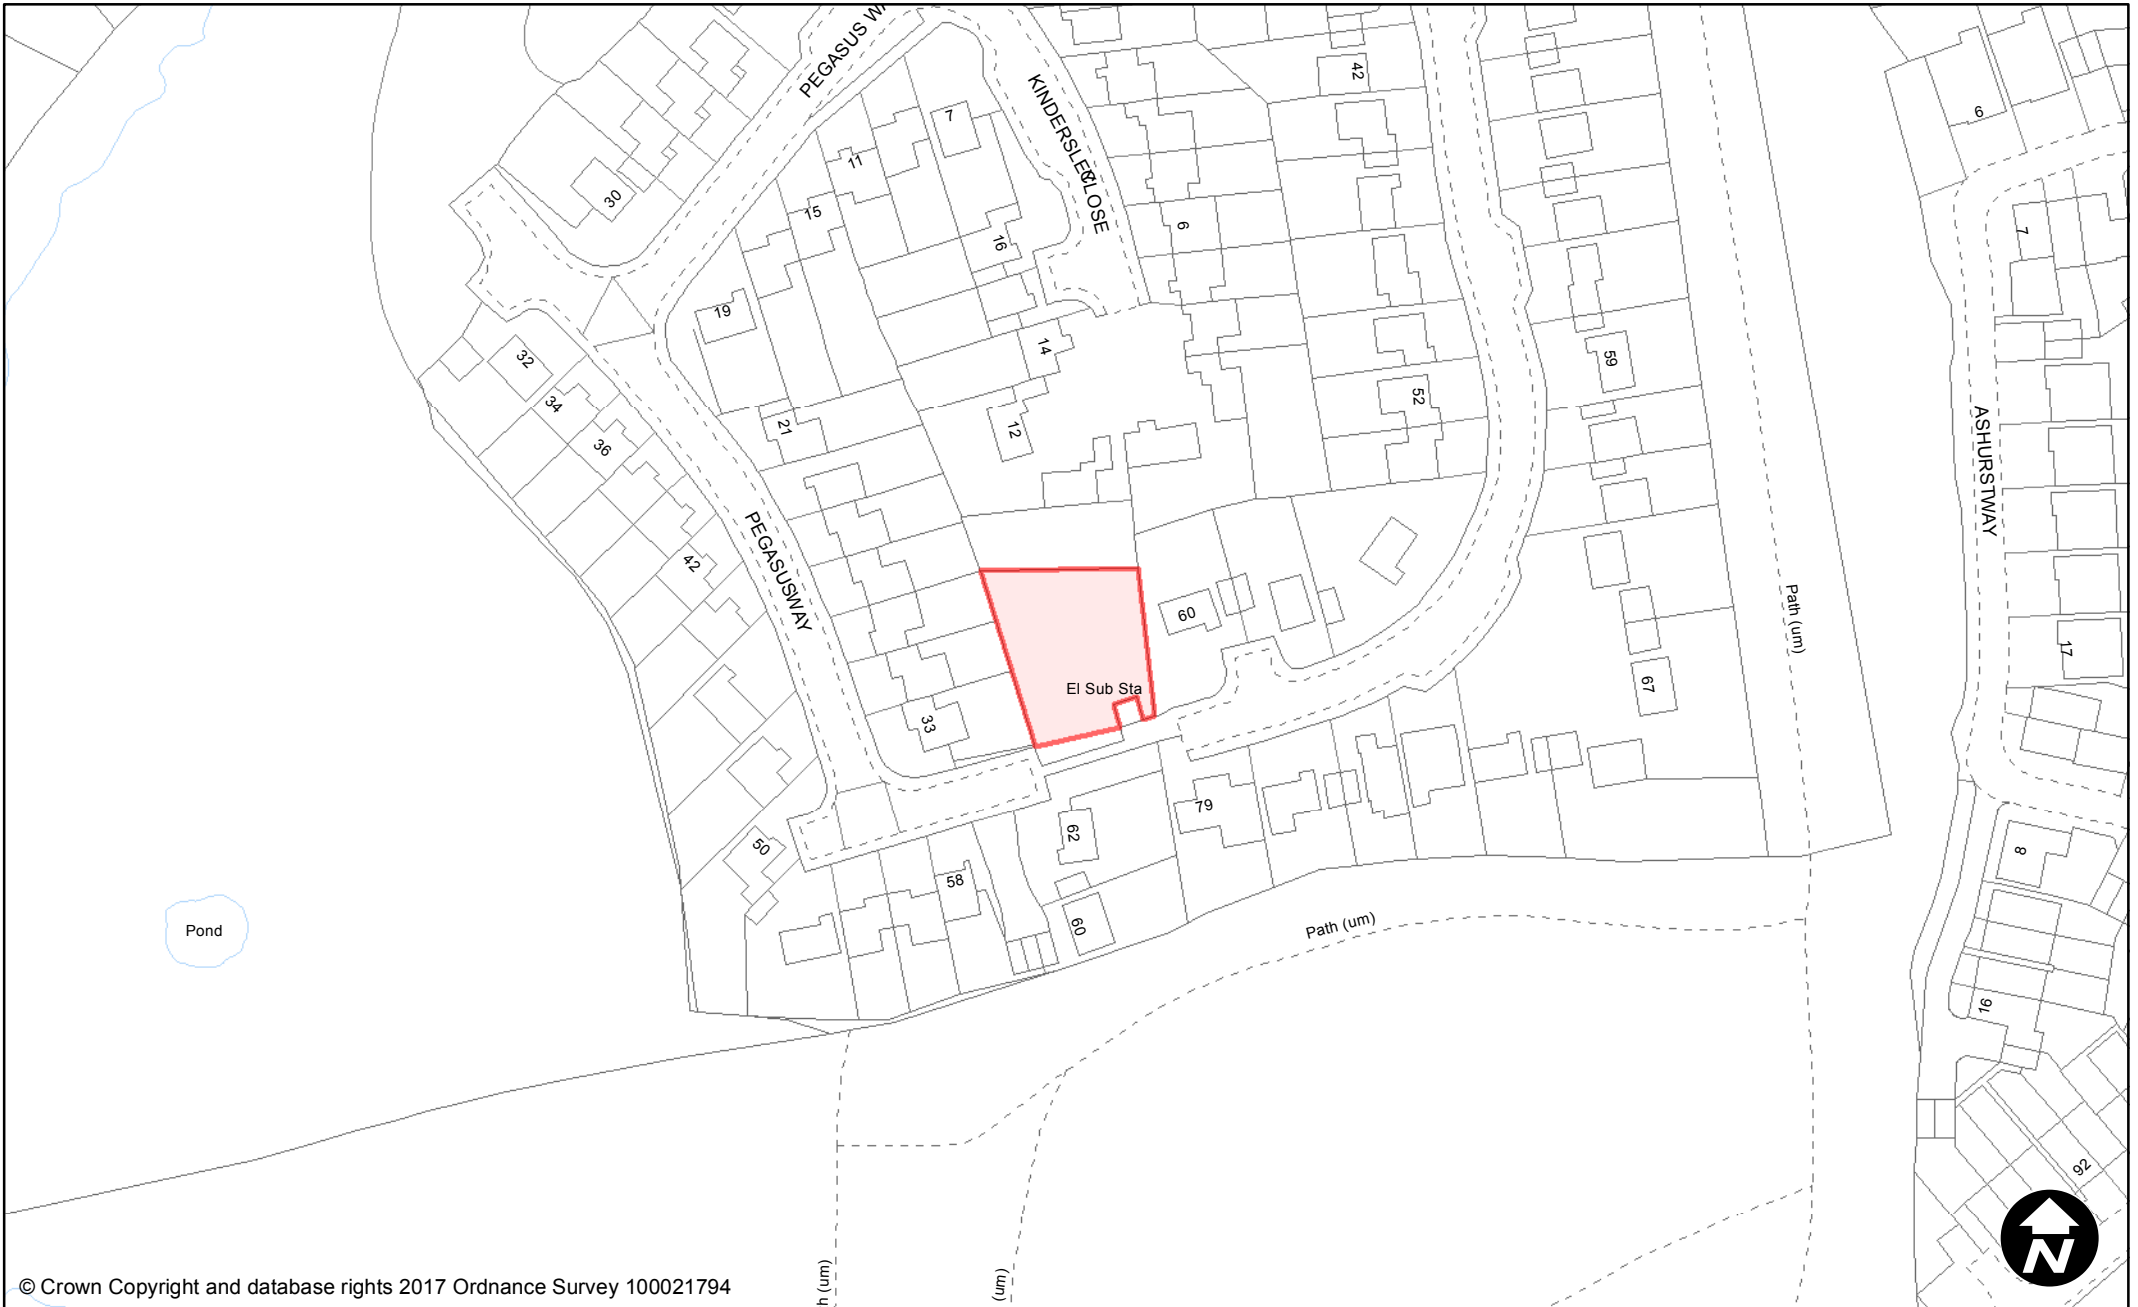

© Crown Copyright and database rights 2017 Ordnance Survey 100021794

**PUBLIC SPACE
PROTECTION ORDER
(SCHEDULE 1)**

Order Type: Dog Fouling
Site Name: Fulmar Drive
Site Reference: PSPO/162/FL

Town / Parish: East Grinstead

May 2017

Scale: 1:1,250