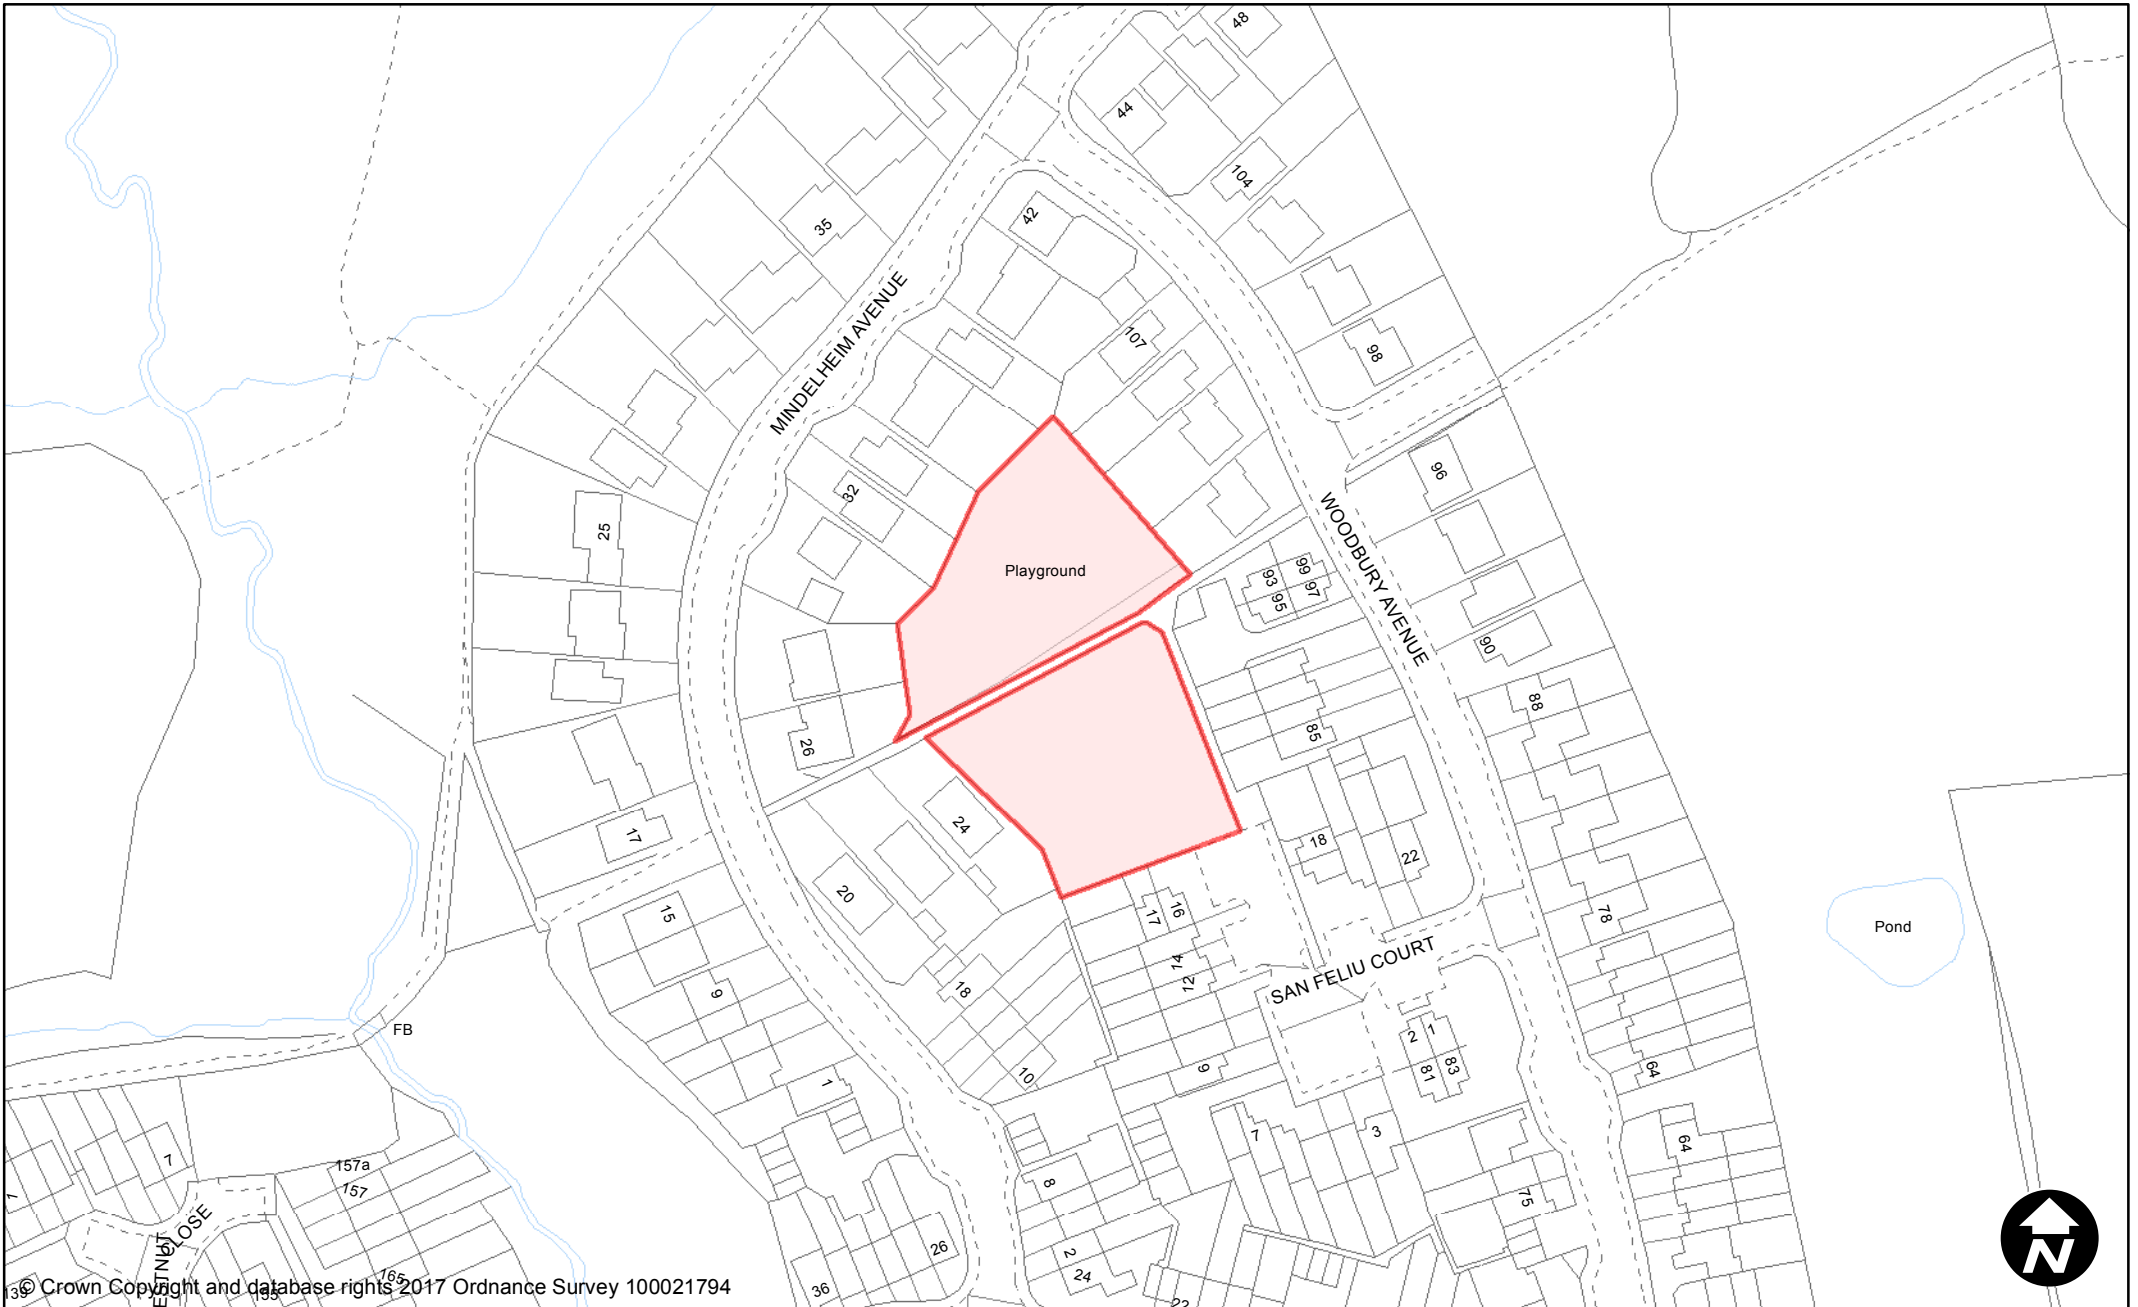

**PUBLIC SPACE
PROTECTION ORDER
(SCHEDULE 1)**

Order Type: Dog Fouling
Site Name: Lister / Newton Avenue
Site Reference: PSPO/177/FL

Town / Parish: East Grinstead

May 2017

Scale: 1:2,400

© Crown Copyright and database rights 2017 Ordnance Survey 100021794