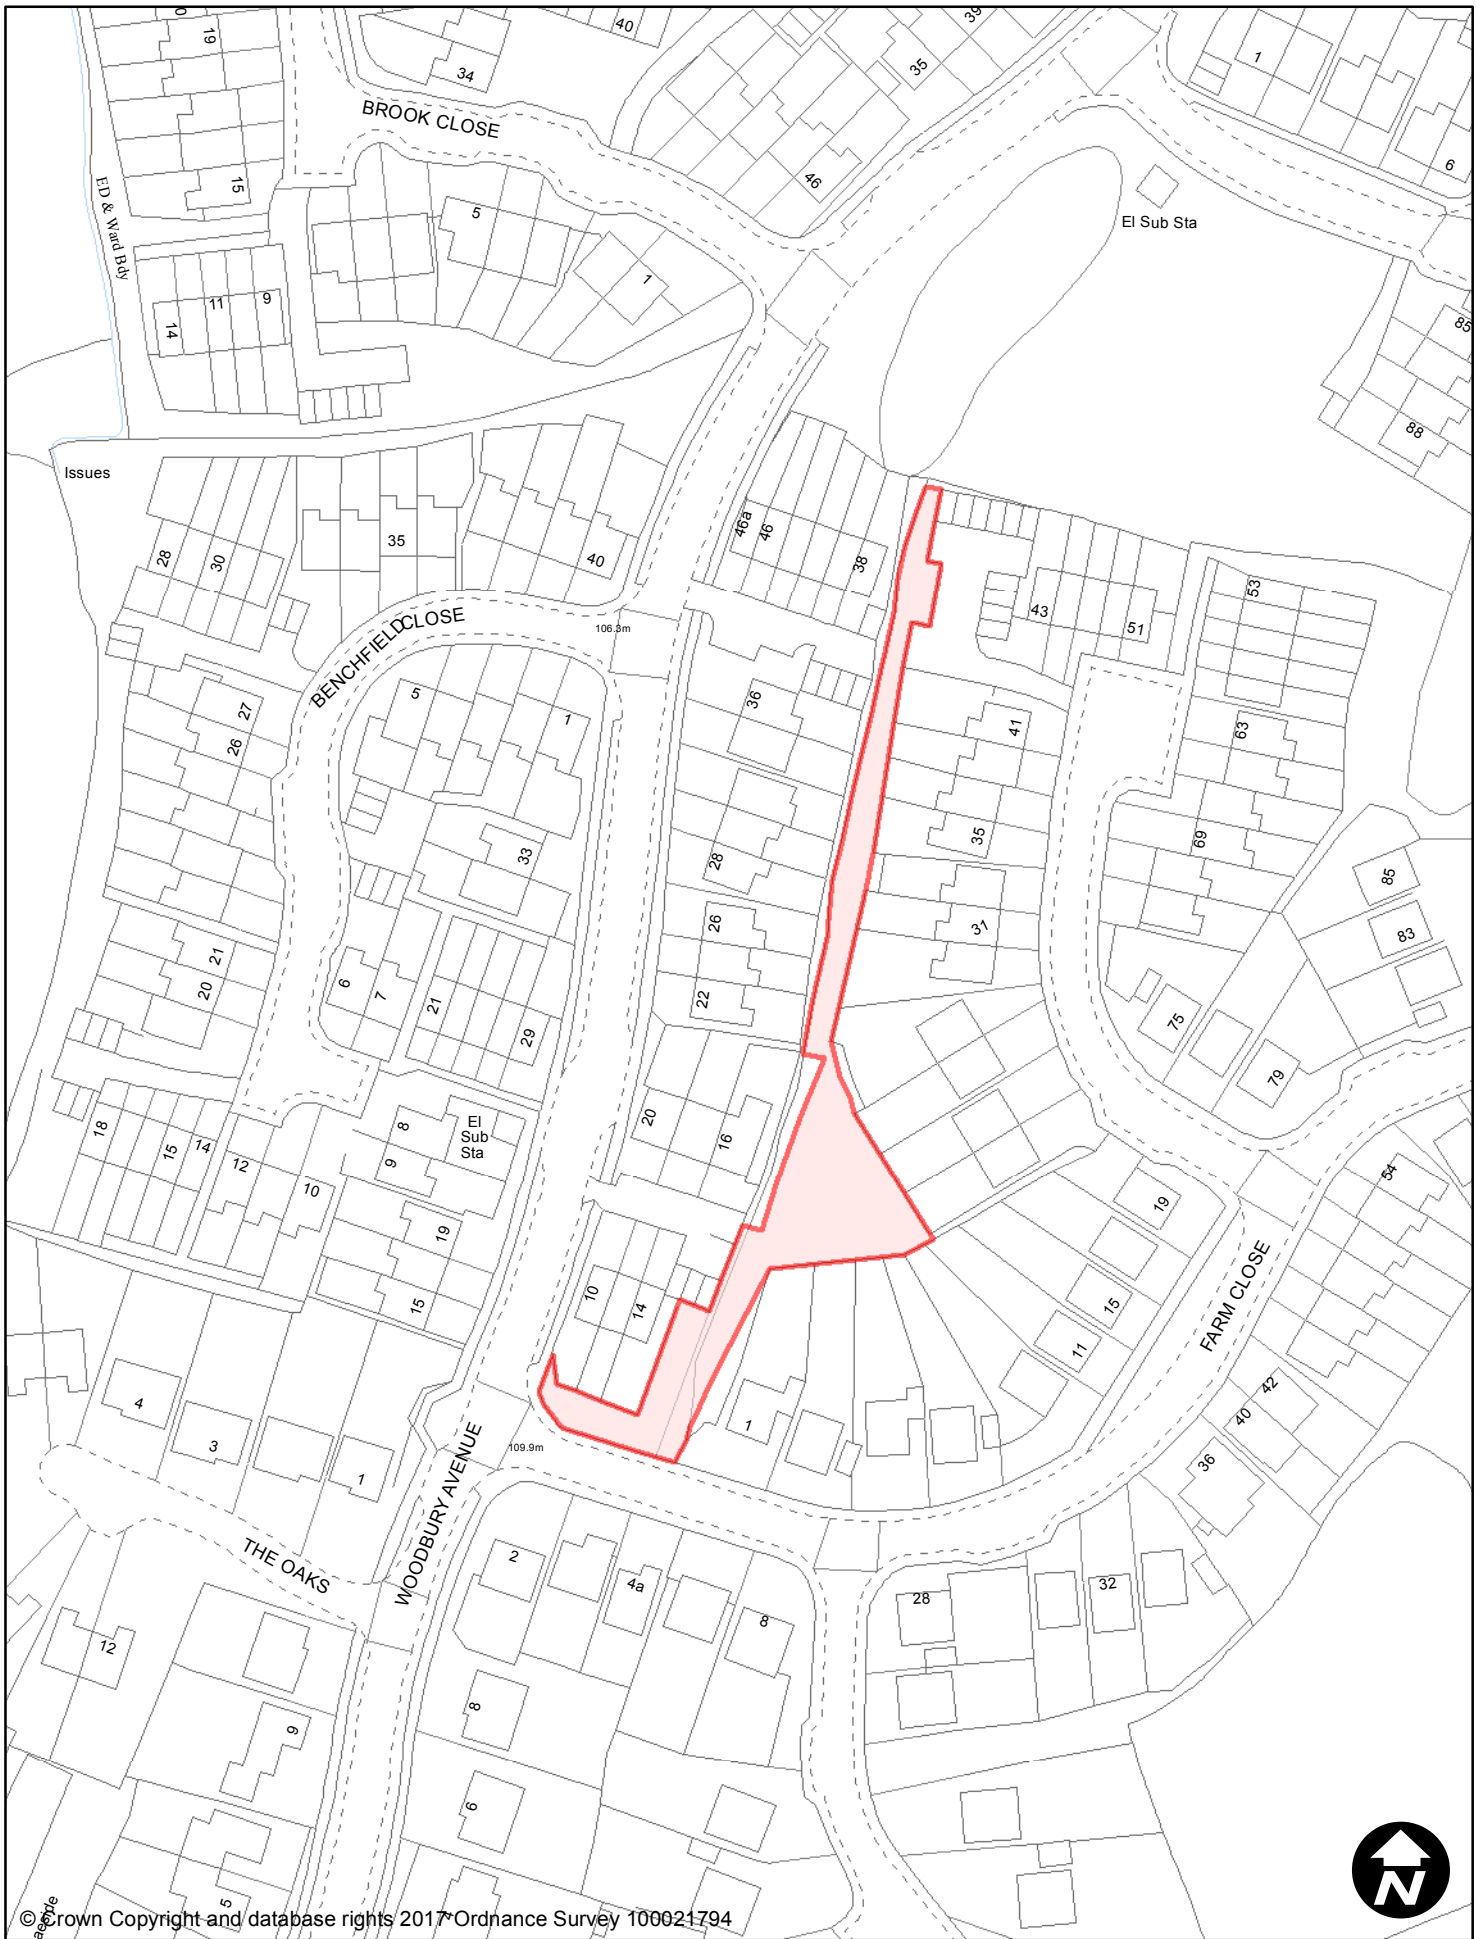

Order Type: Dog Fouling
Site Name: Ashplats & Holtye Track
Site Reference: PSPO/022/FL

Town / Parish: East Grinstead

May 2017

Scale: 1:7,000

© Crown Copyright and database rights 2017 Ordnance Survey 100021794

**PUBLIC SPACE
PROTECTION ORDER
(SCHEDULE 1)**

Order Type: Dog Fouling
Site Name: Estcots Drive
Site Reference: PSPO/160/FL

Town / Parish: East Grinstead

May 2017

Scale: 1:1,250

© Crown Copyright and database rights 2017 Ordnance Survey 100021794

PUBLIC SPACE PROTECTION ORDER (SCHEDULE 1)

May 2017

Order Type: Dog Fouling
 Site Name: Farm Close Meadows
 Site Reference: PSPO/023/FL Town / Parish: East Grinstead

Scale: 1:1,500

© Crown Copyright and database rights 2017 Ordnance Survey 100021794