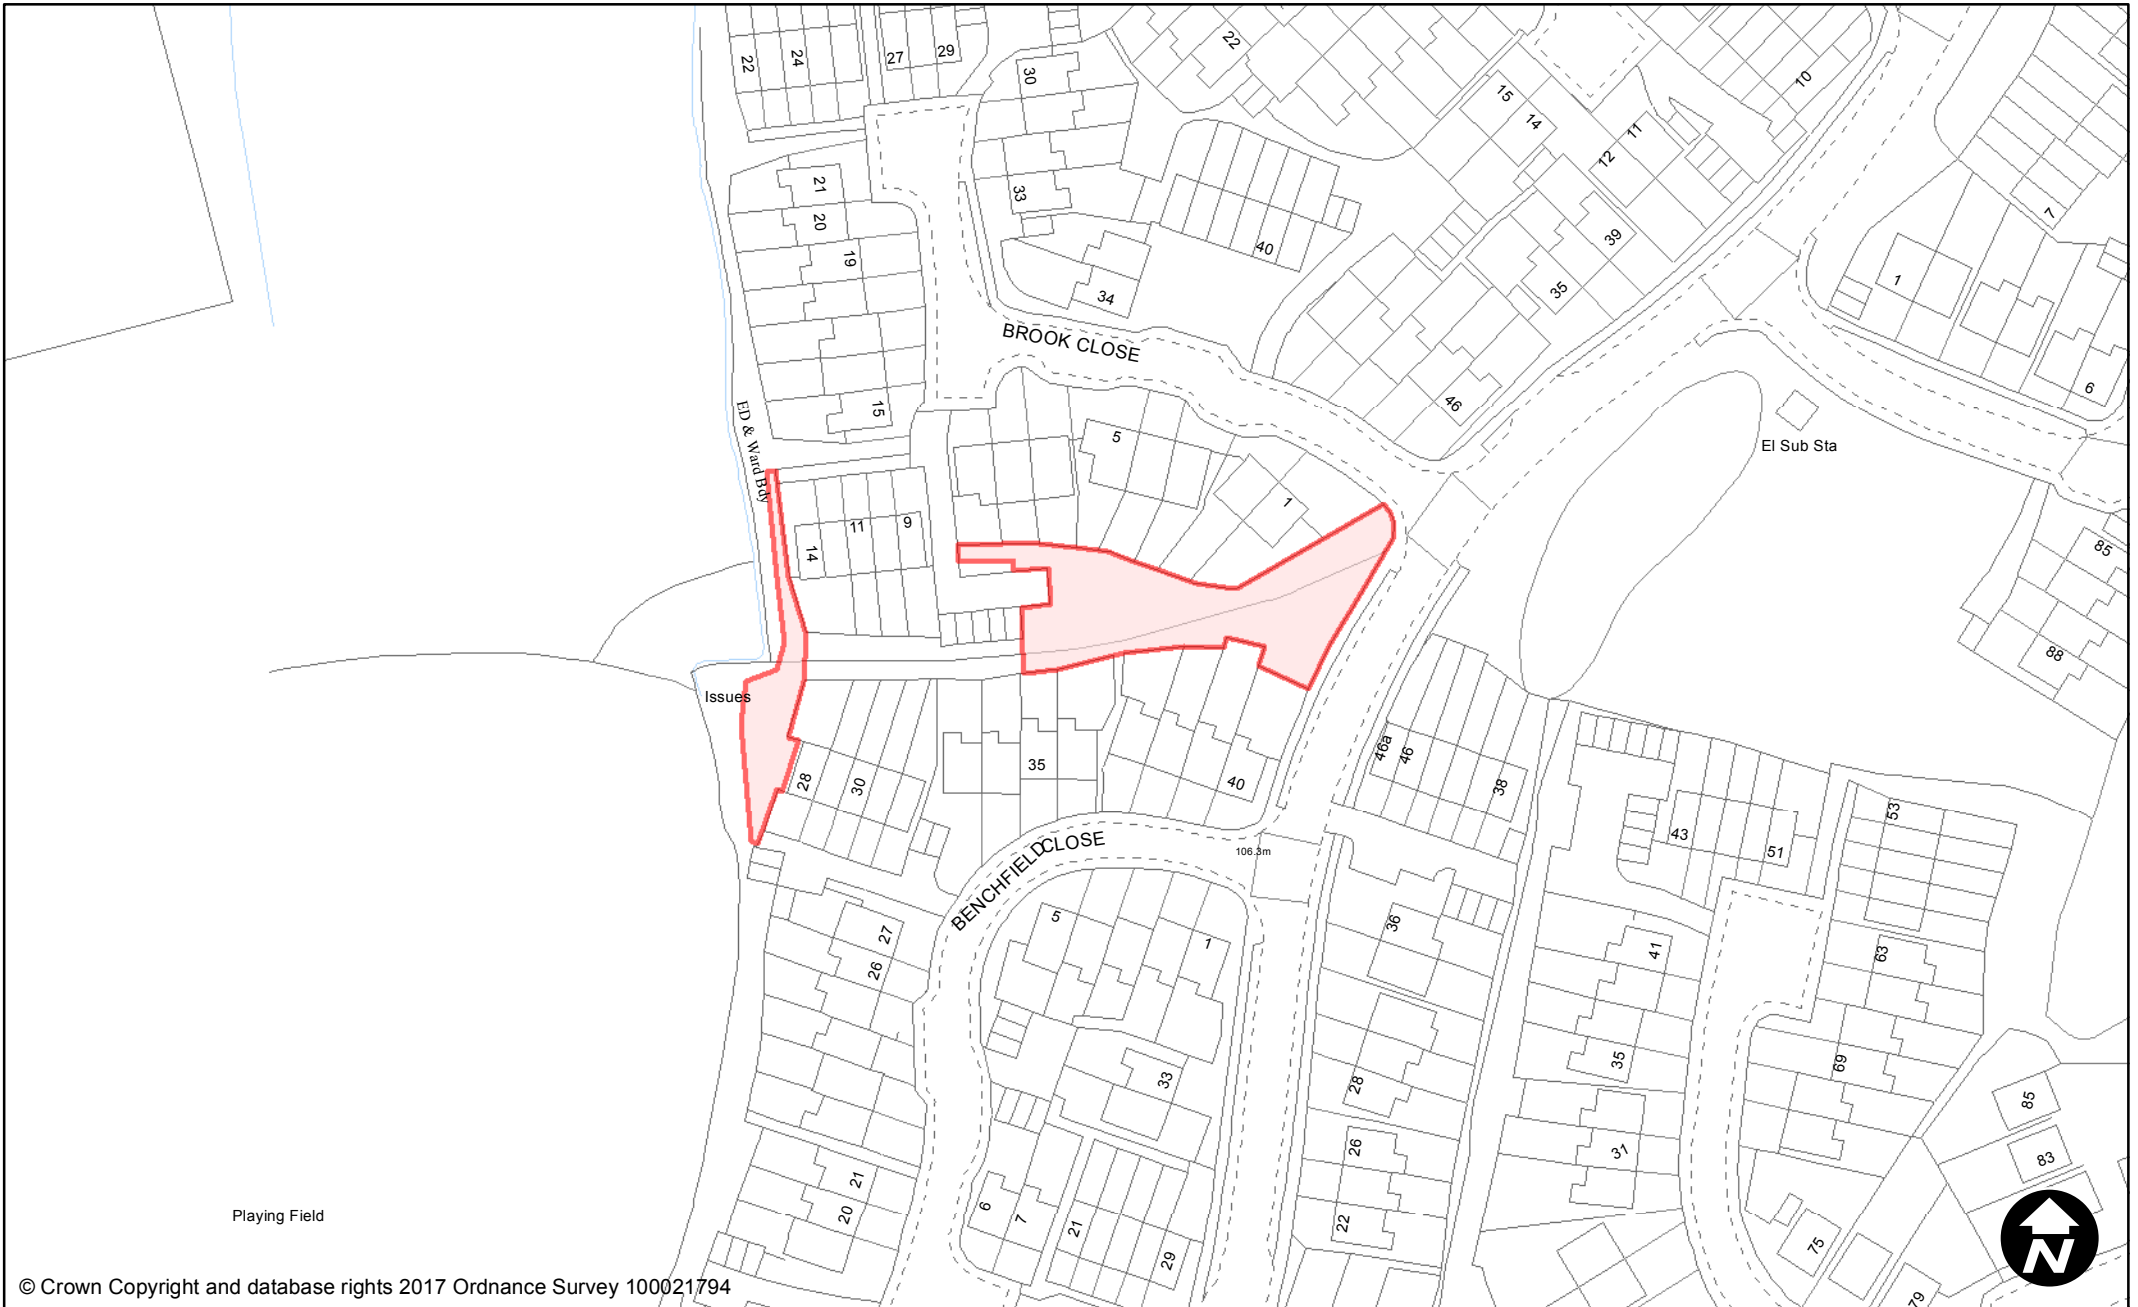

Playing Field

Issues

El Sub Sta

© Crown Copyright and database rights 2017 Ordnance Survey 100021794

**PUBLIC SPACE
PROTECTION ORDER
(SCHEDULE 1)**

Order Type: Dog Fouling
Site Name: Woodbury Avenue
Site Reference: PSPO/194/FL

Town / Parish: East Grinstead

May 2017

Scale: 1:1,250