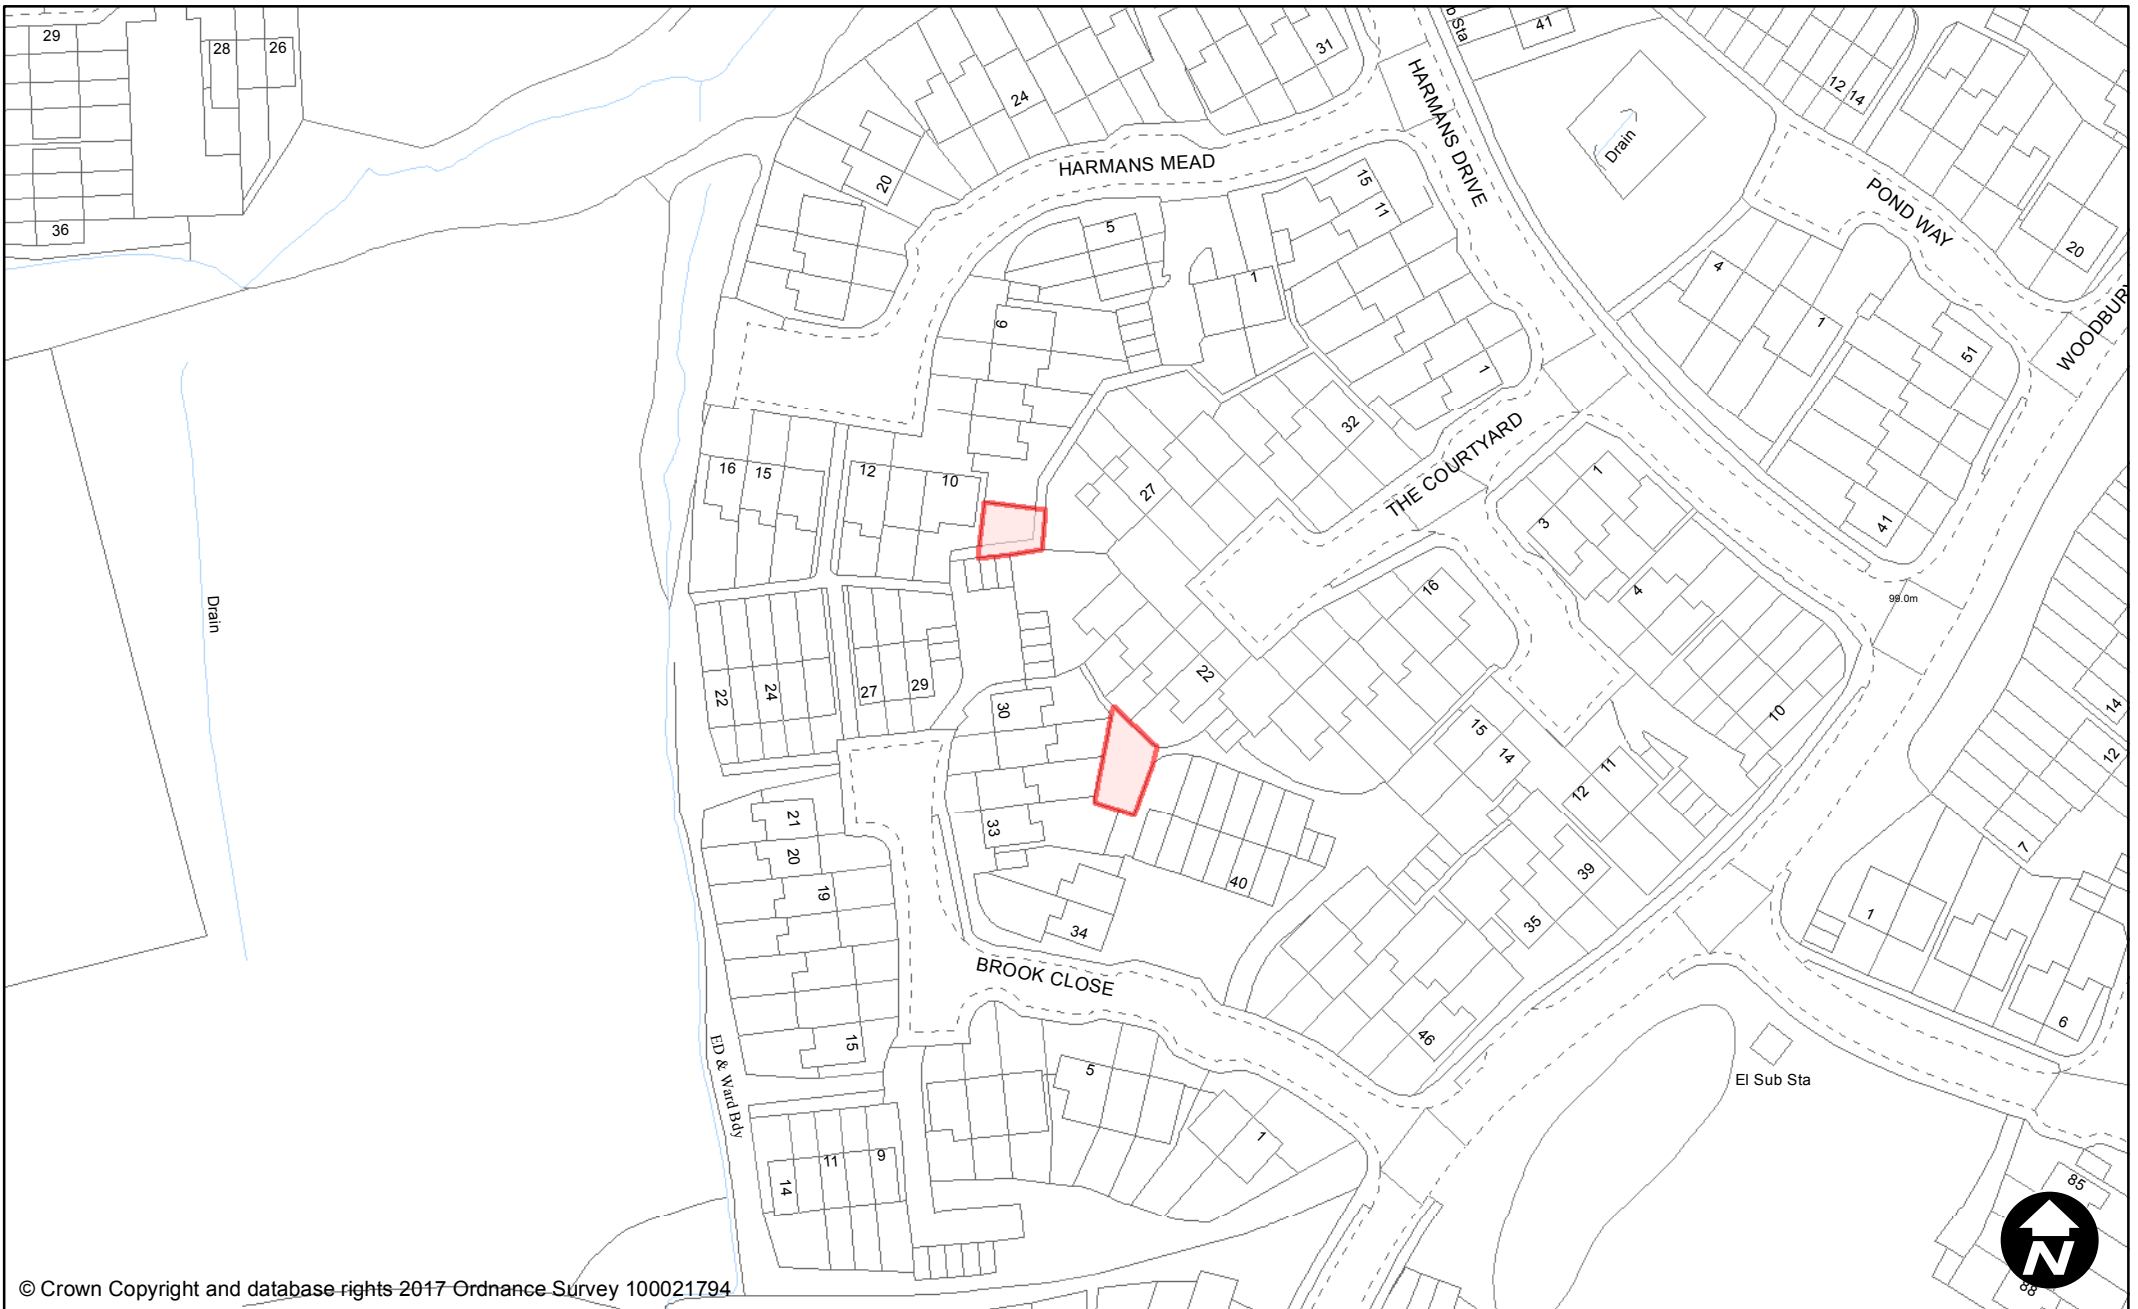

PUBLIC SPACES PROTECTION ORDER 2017

Supporting Maps

SCHEDULE 1

Dog Fouling

East Grinstead

Maps are sorted by site name

© Crown Copyright and database rights 2017 Ordnance Survey 100021794

**PUBLIC SPACE
PROTECTION ORDER
(SCHEDULE 1)**

**PUBLIC SPACE
PROTECTION ORDER
(SCHEDULE 1)**

Order Type: Dog Fouling
Site Name: Blackwell Farm Road
Site Reference: PSPO/148/FL

Town / Parish: East Grinstead

May 2017

Scale: 1:1,250

© Crown Copyright and database rights 2017 Ordnance Survey 100021794

**PUBLIC SPACE
PROTECTION ORDER
(SCHEDULE 1)**

Order Type: Dog Fouling
Site Name: Brook Close
Site Reference: PSPO/149/FL

Town / Parish: East Grinstead

May 2017

Scale: 1:1,250

© Crown Copyright and database rights 2017 Ordnance Survey 100021794

**PUBLIC SPACE
PROTECTION ORDER
(SCHEDULE 1)**

Order Type: Dog Fouling
Site Name: Brooklands Park
Site Reference: PSPO/150/FL

Town / Parish: East Grinstead

May 2017

Scale: 1:2,300

© Crown Copyright and database rights 2017, Ordnance Survey 100021794