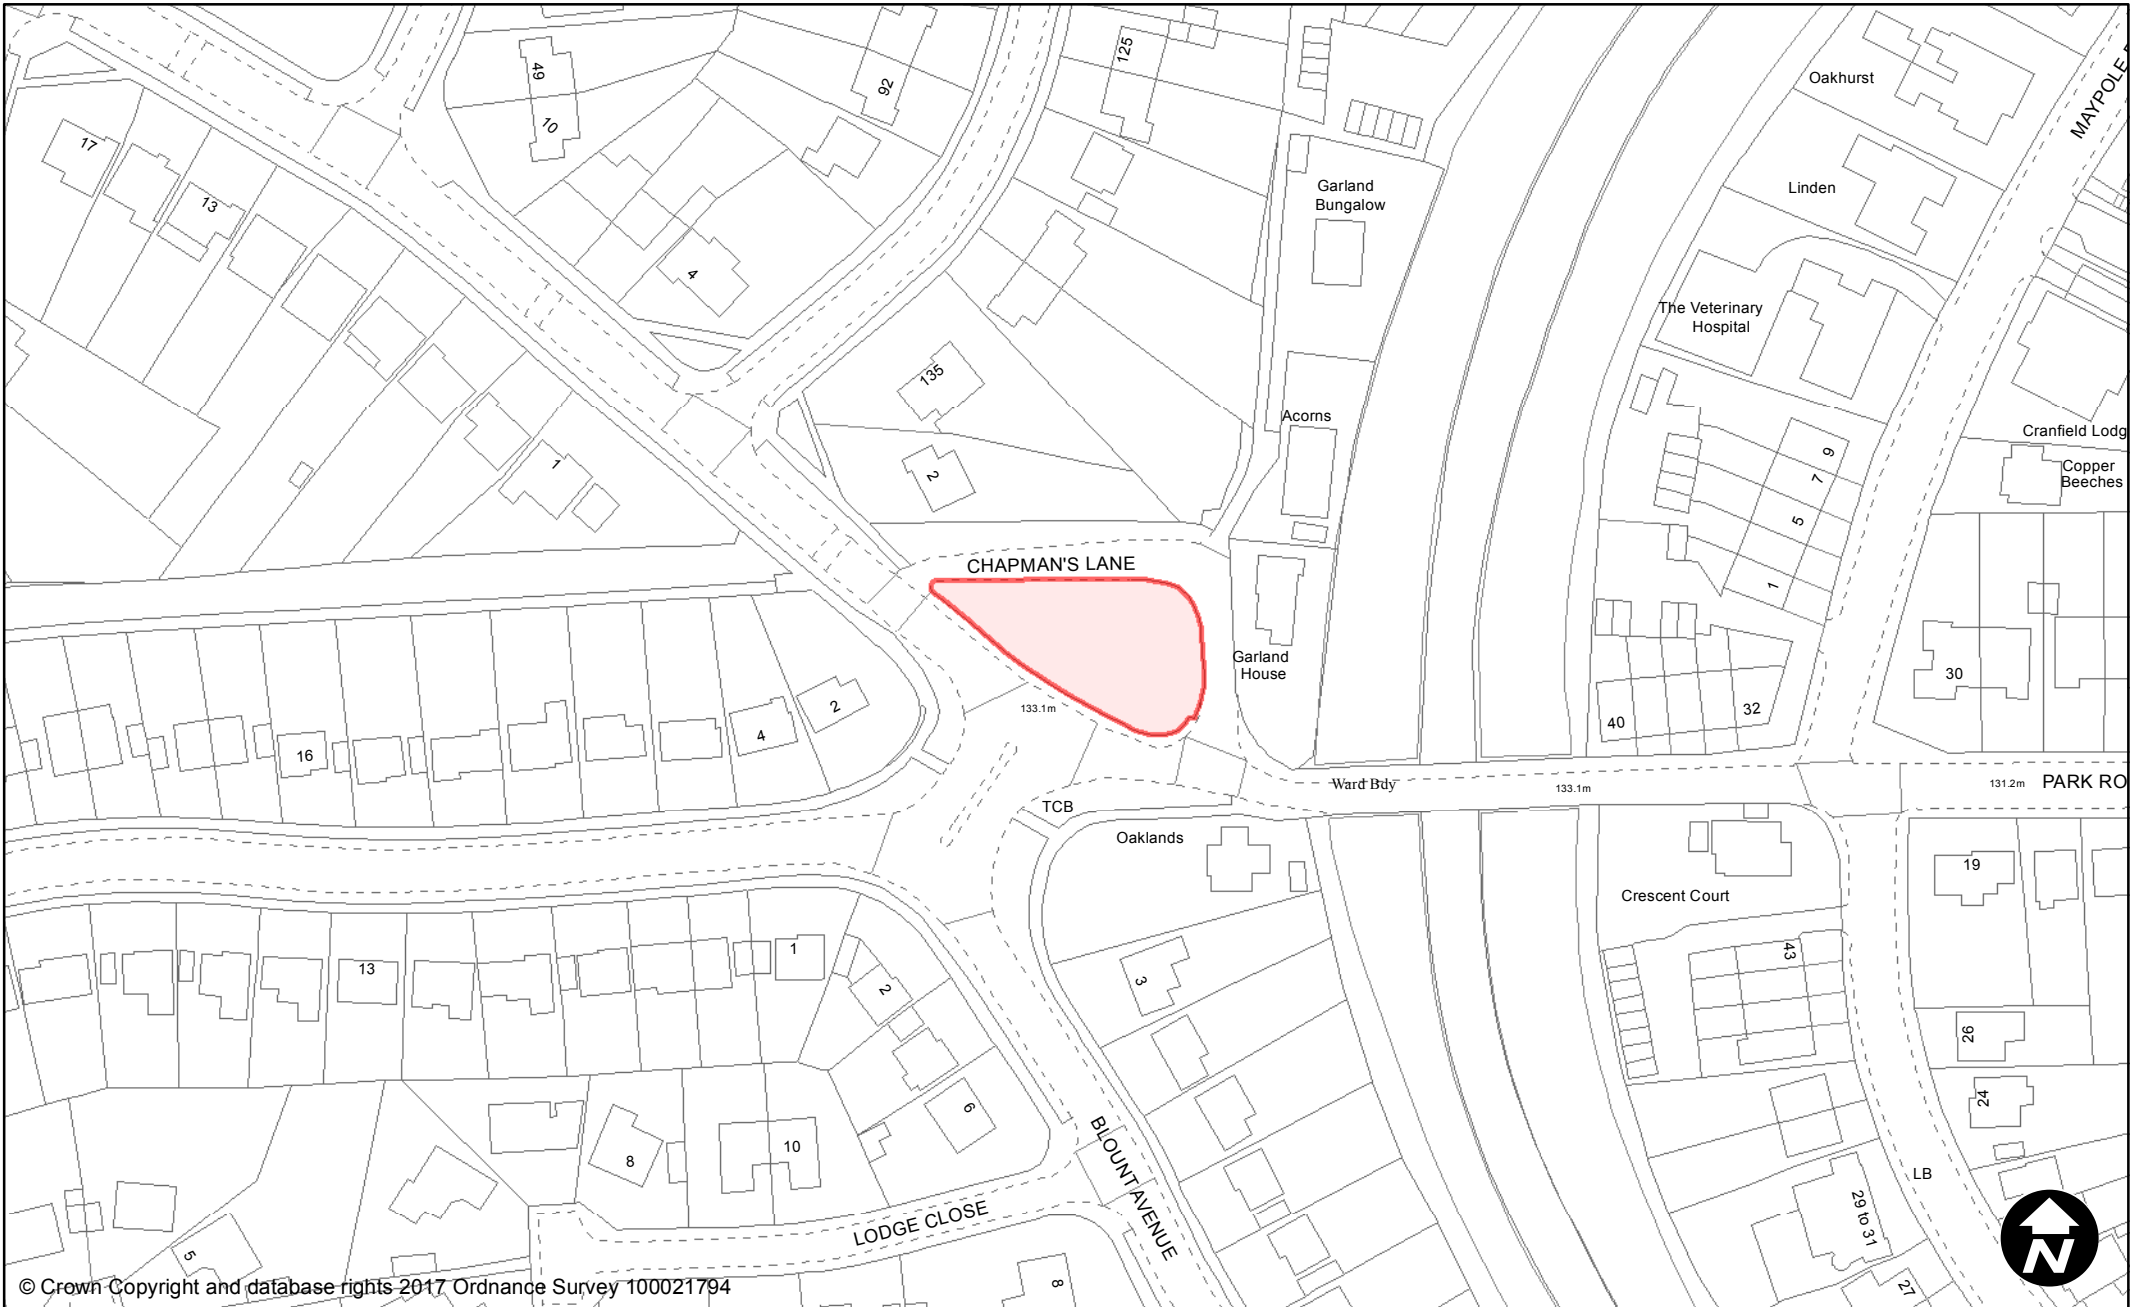

© Crown Copyright and database rights 2017 Ordnance Survey 100021794

**PUBLIC SPACE
PROTECTION ORDER
(SCHEDULE 1)**

Order Type: Dog Fouling
Site Name: Heathcote Drive
Site Reference: PSPO/168/FL

Town / Parish: East Grinstead

May 2017

Scale: 1:1,250