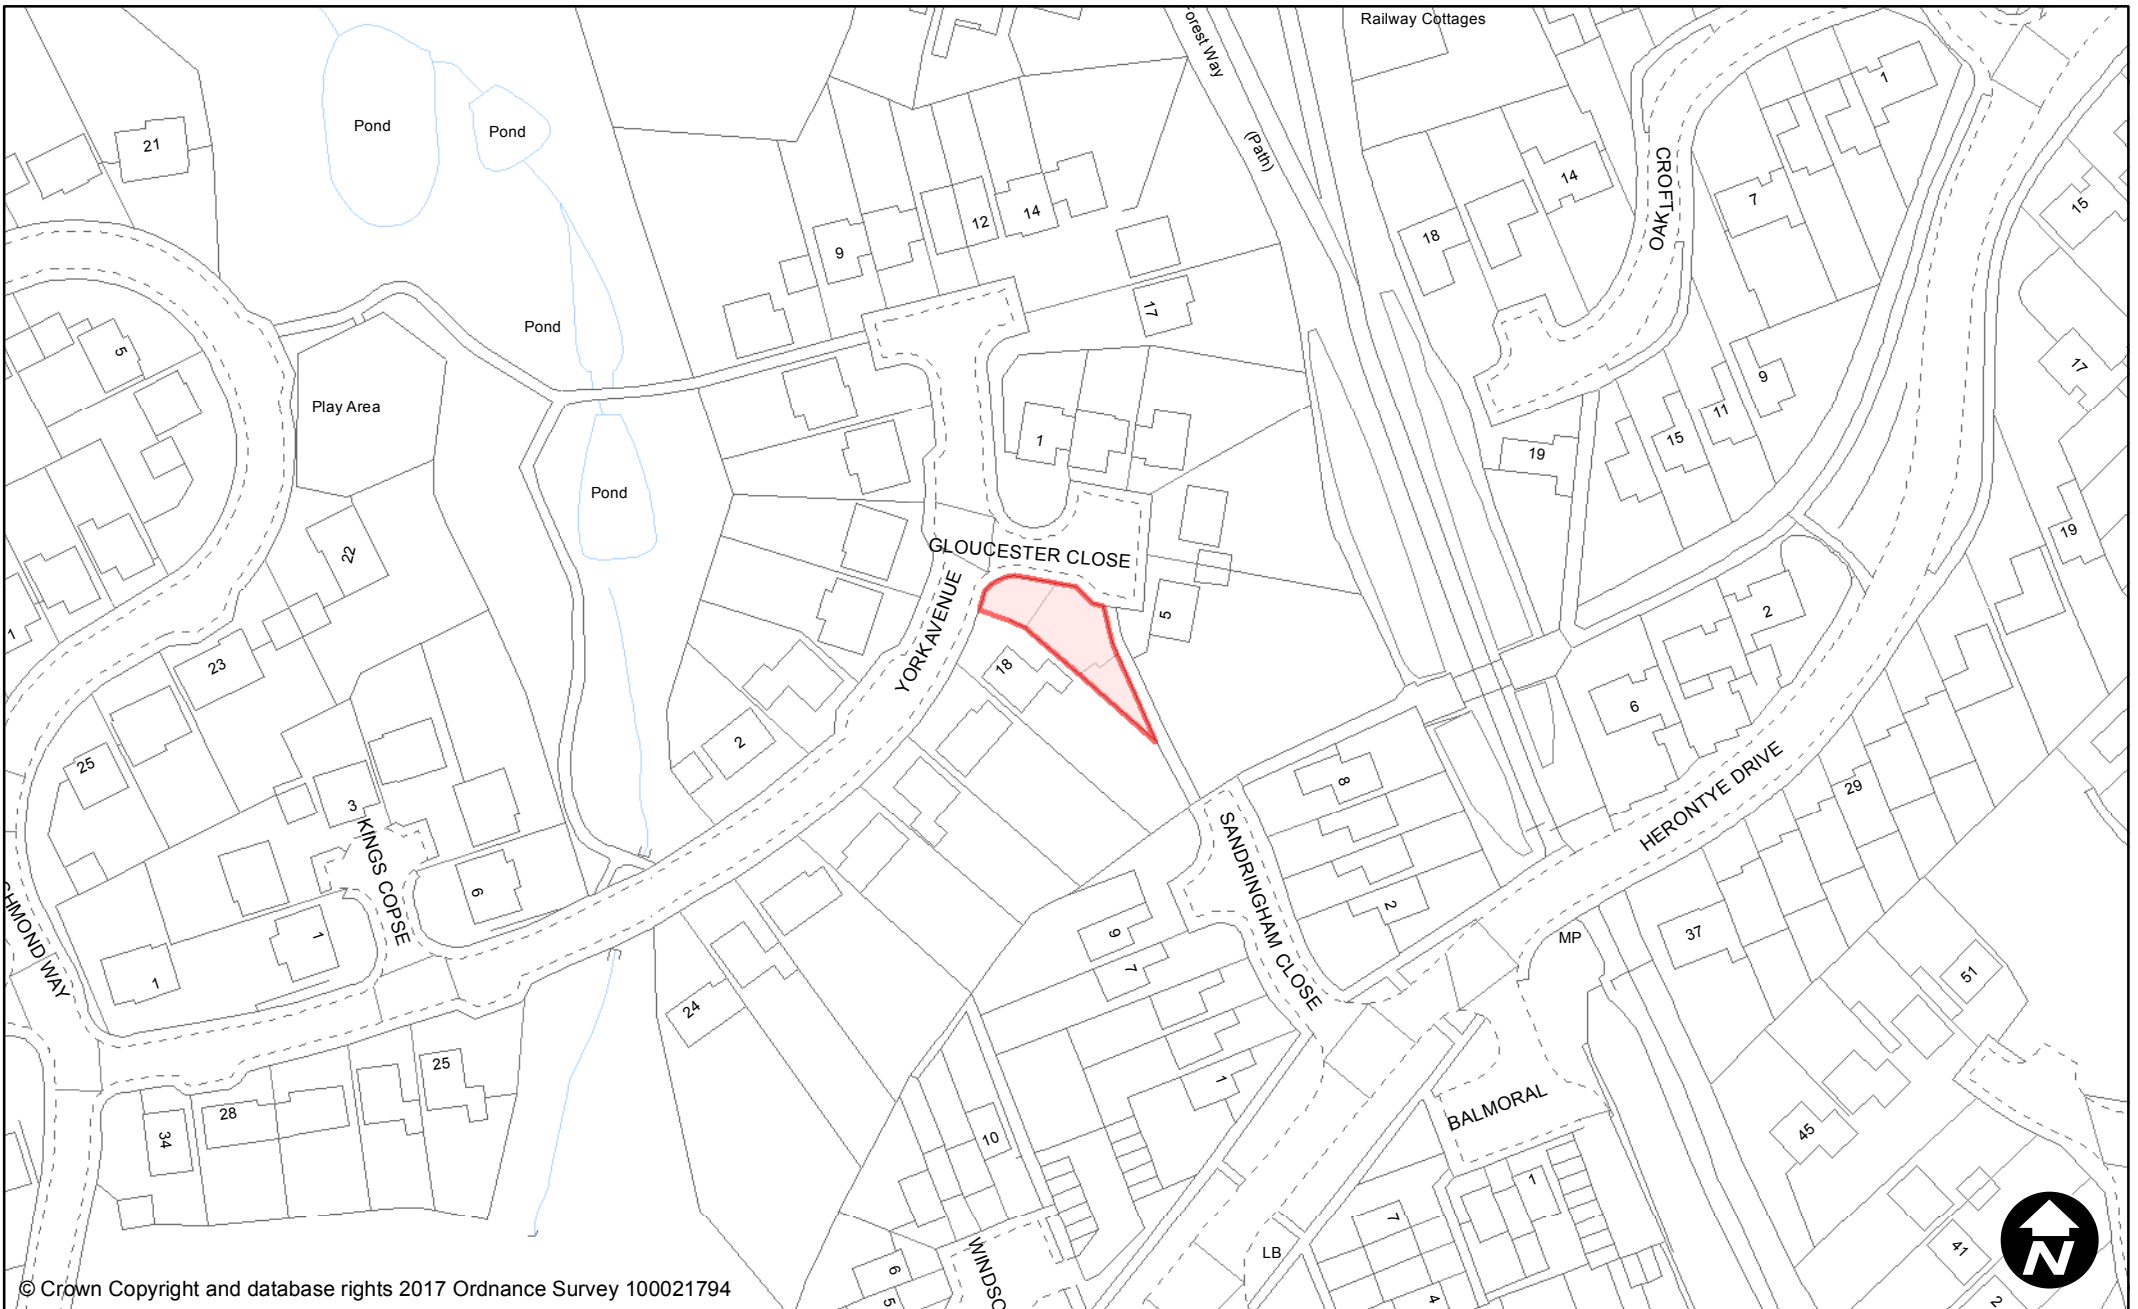

© Crown Copyright and database rights 2017 Ordnance Survey 100021794

**PUBLIC SPACE
PROTECTION ORDER
(SCHEDULE 1)**

Order Type: Dog Fouling
Site Name: Gloucester Close
Site Reference: PSPO/166/FL

Town / Parish: East Grinstead

May 2017

Scale: 1:1,250