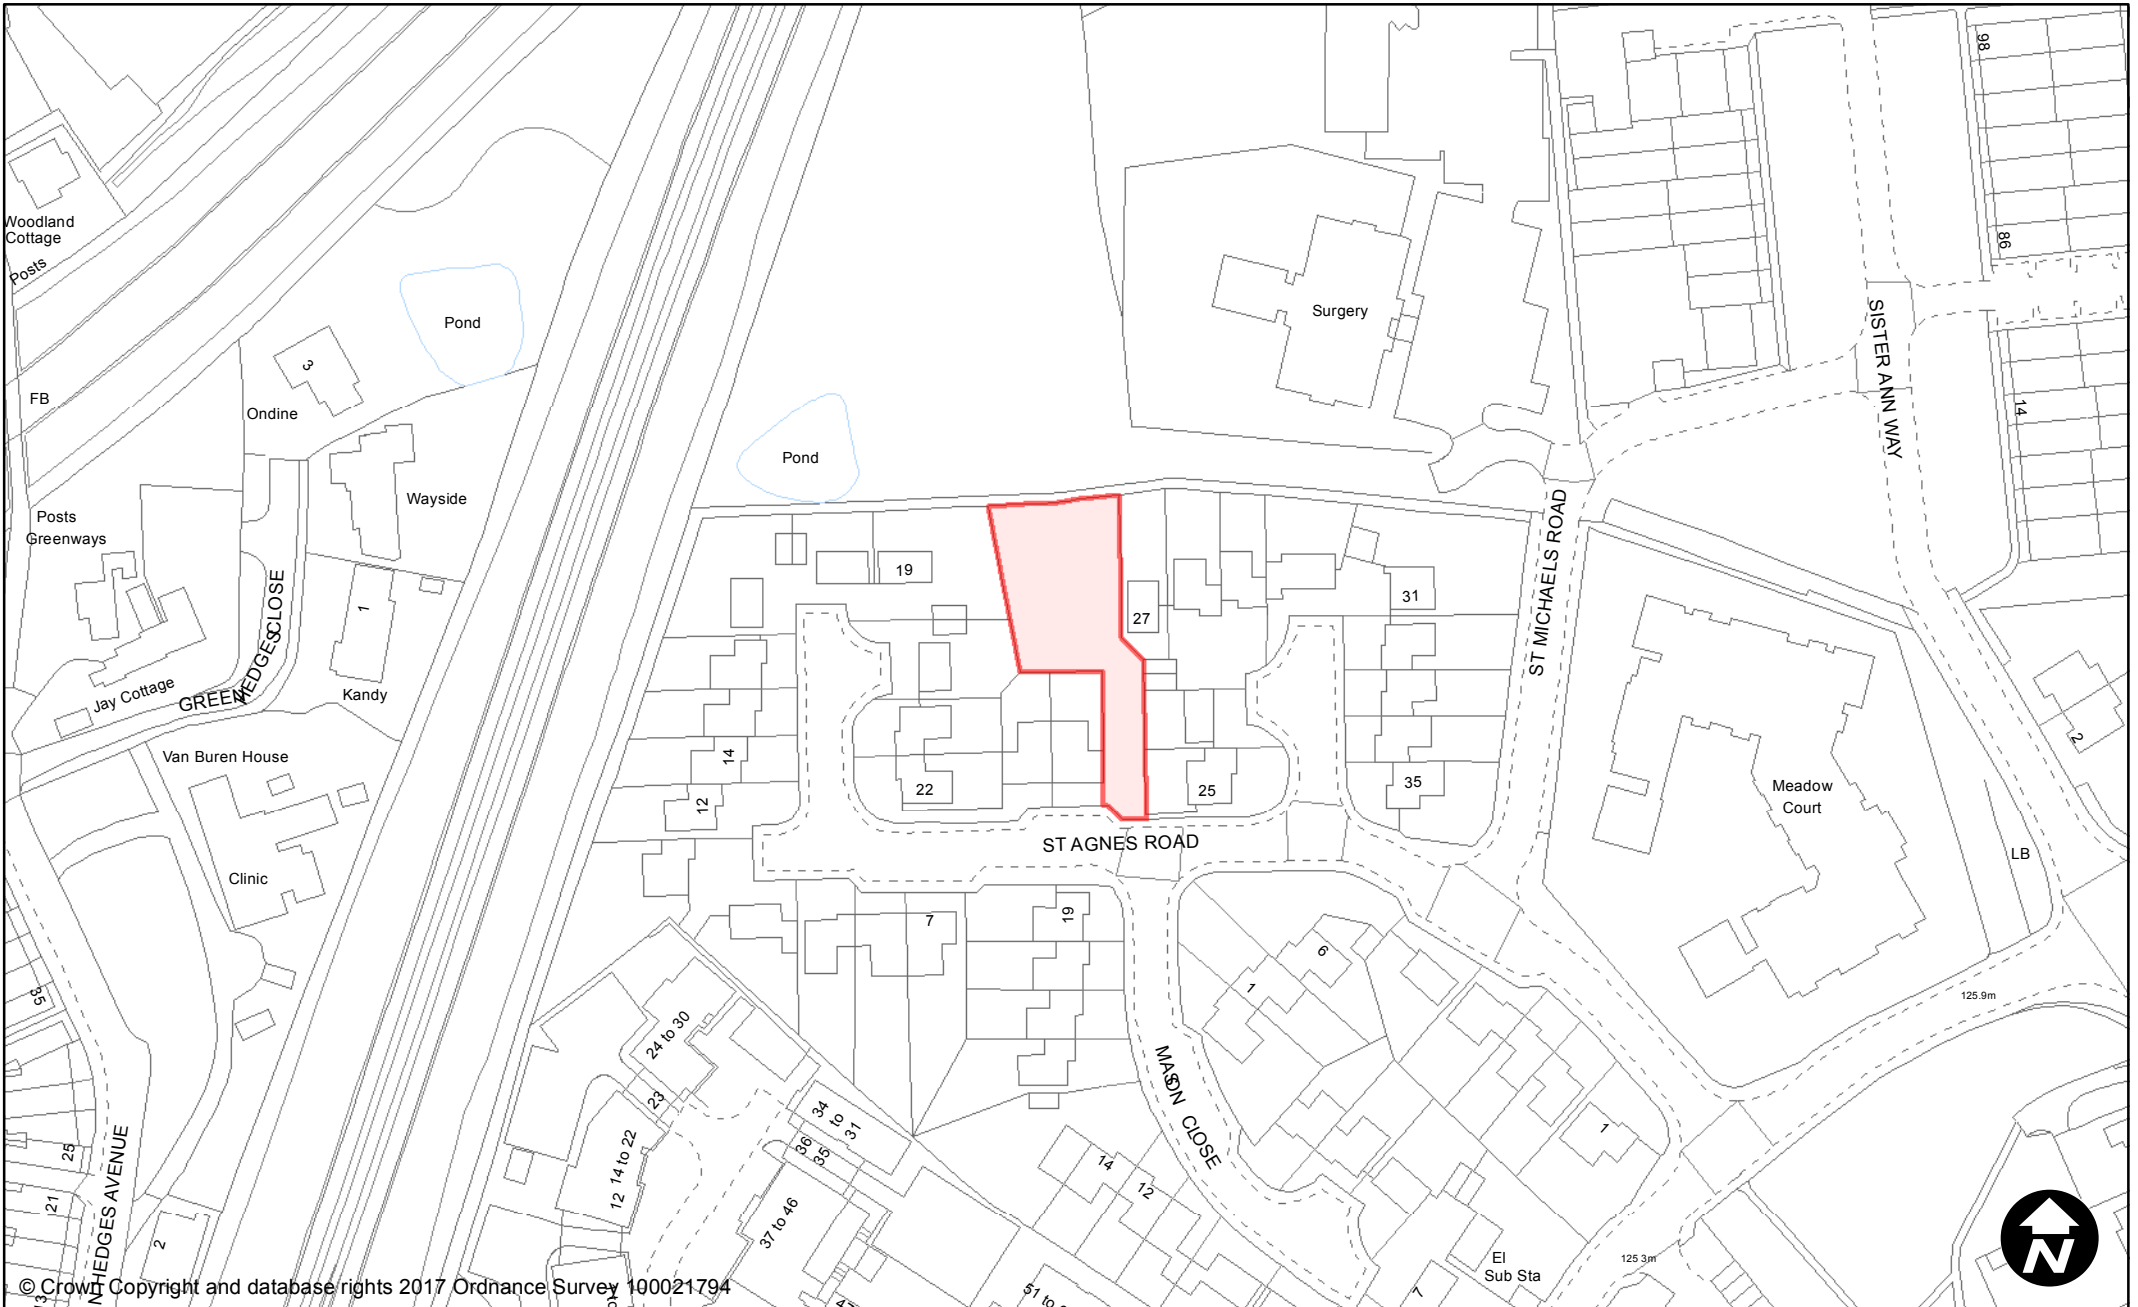

Town / Parish: East Grinstead

May 2017

Scale: 1:1,250

© Crown Copyright and database rights 2017 Ordnance Survey 100021794

**PUBLIC SPACE
PROTECTION ORDER
(SCHEDULE 1)**

Order Type: Dog Fouling
Site Name: St. Agnes Road
Site Reference: PSPO/185/FL