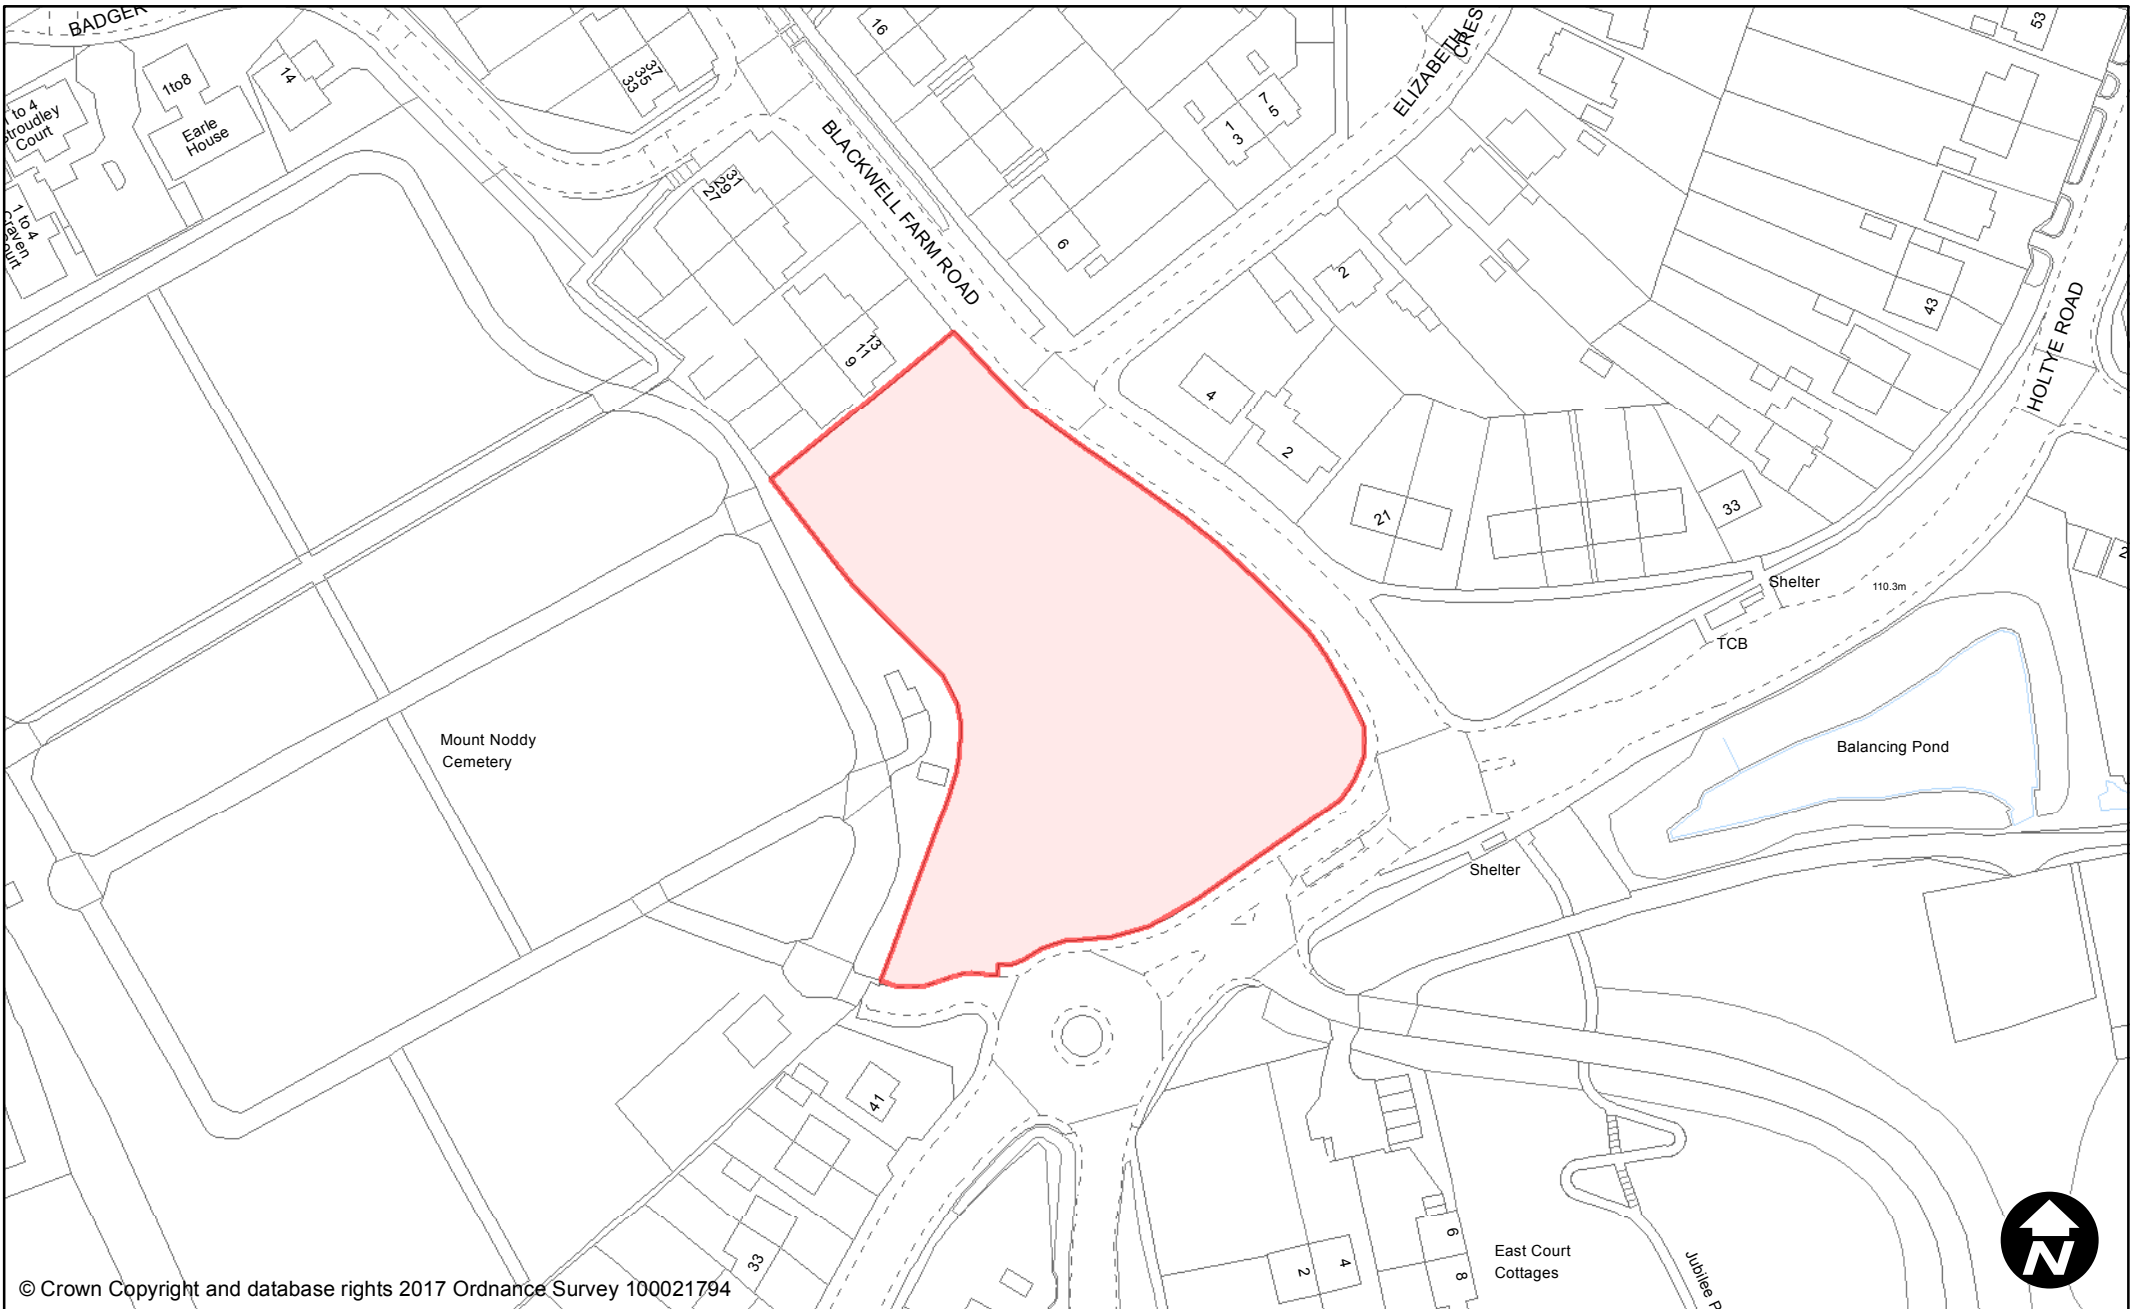

PUBLIC SPACES PROTECTION ORDER 2017

Supporting Maps

SCHEDULE 1

Dog Fouling

East Grinstead

Maps are sorted by site name

© Crown Copyright and database rights 2017 Ordnance Survey 100021794

**PUBLIC SPACE
PROTECTION ORDER
(SCHEDULE 1)**

Order Type: Dog Fouling
Site Name: Ashplats & Holtye Track
Site Reference: PSPO/022/FL

Town / Parish: East Grinstead

May 2017

Scale: 1:7,000

© Crown Copyright and database rights 2017 Ordnance Survey 100021794

**PUBLIC SPACE
PROTECTION ORDER
(SCHEDULE 1)**

Order Type: Dog Fouling
Site Name: Blackwell Farm Road
Site Reference: PSPO/148/FL

Town / Parish: East Grinstead

May 2017

Scale: 1:1,250

© Crown Copyright and database rights 2017 Ordnance Survey 100021794

**PUBLIC SPACE
PROTECTION ORDER
(SCHEDULE 1)**

Order Type: Dog Fouling
Site Name: Brook Close
Site Reference: PSPO/149/FL

Town / Parish: East Grinstead

May 2017

Scale: 1:1,250

© Crown Copyright and database rights 2017 Ordnance Survey 100021794