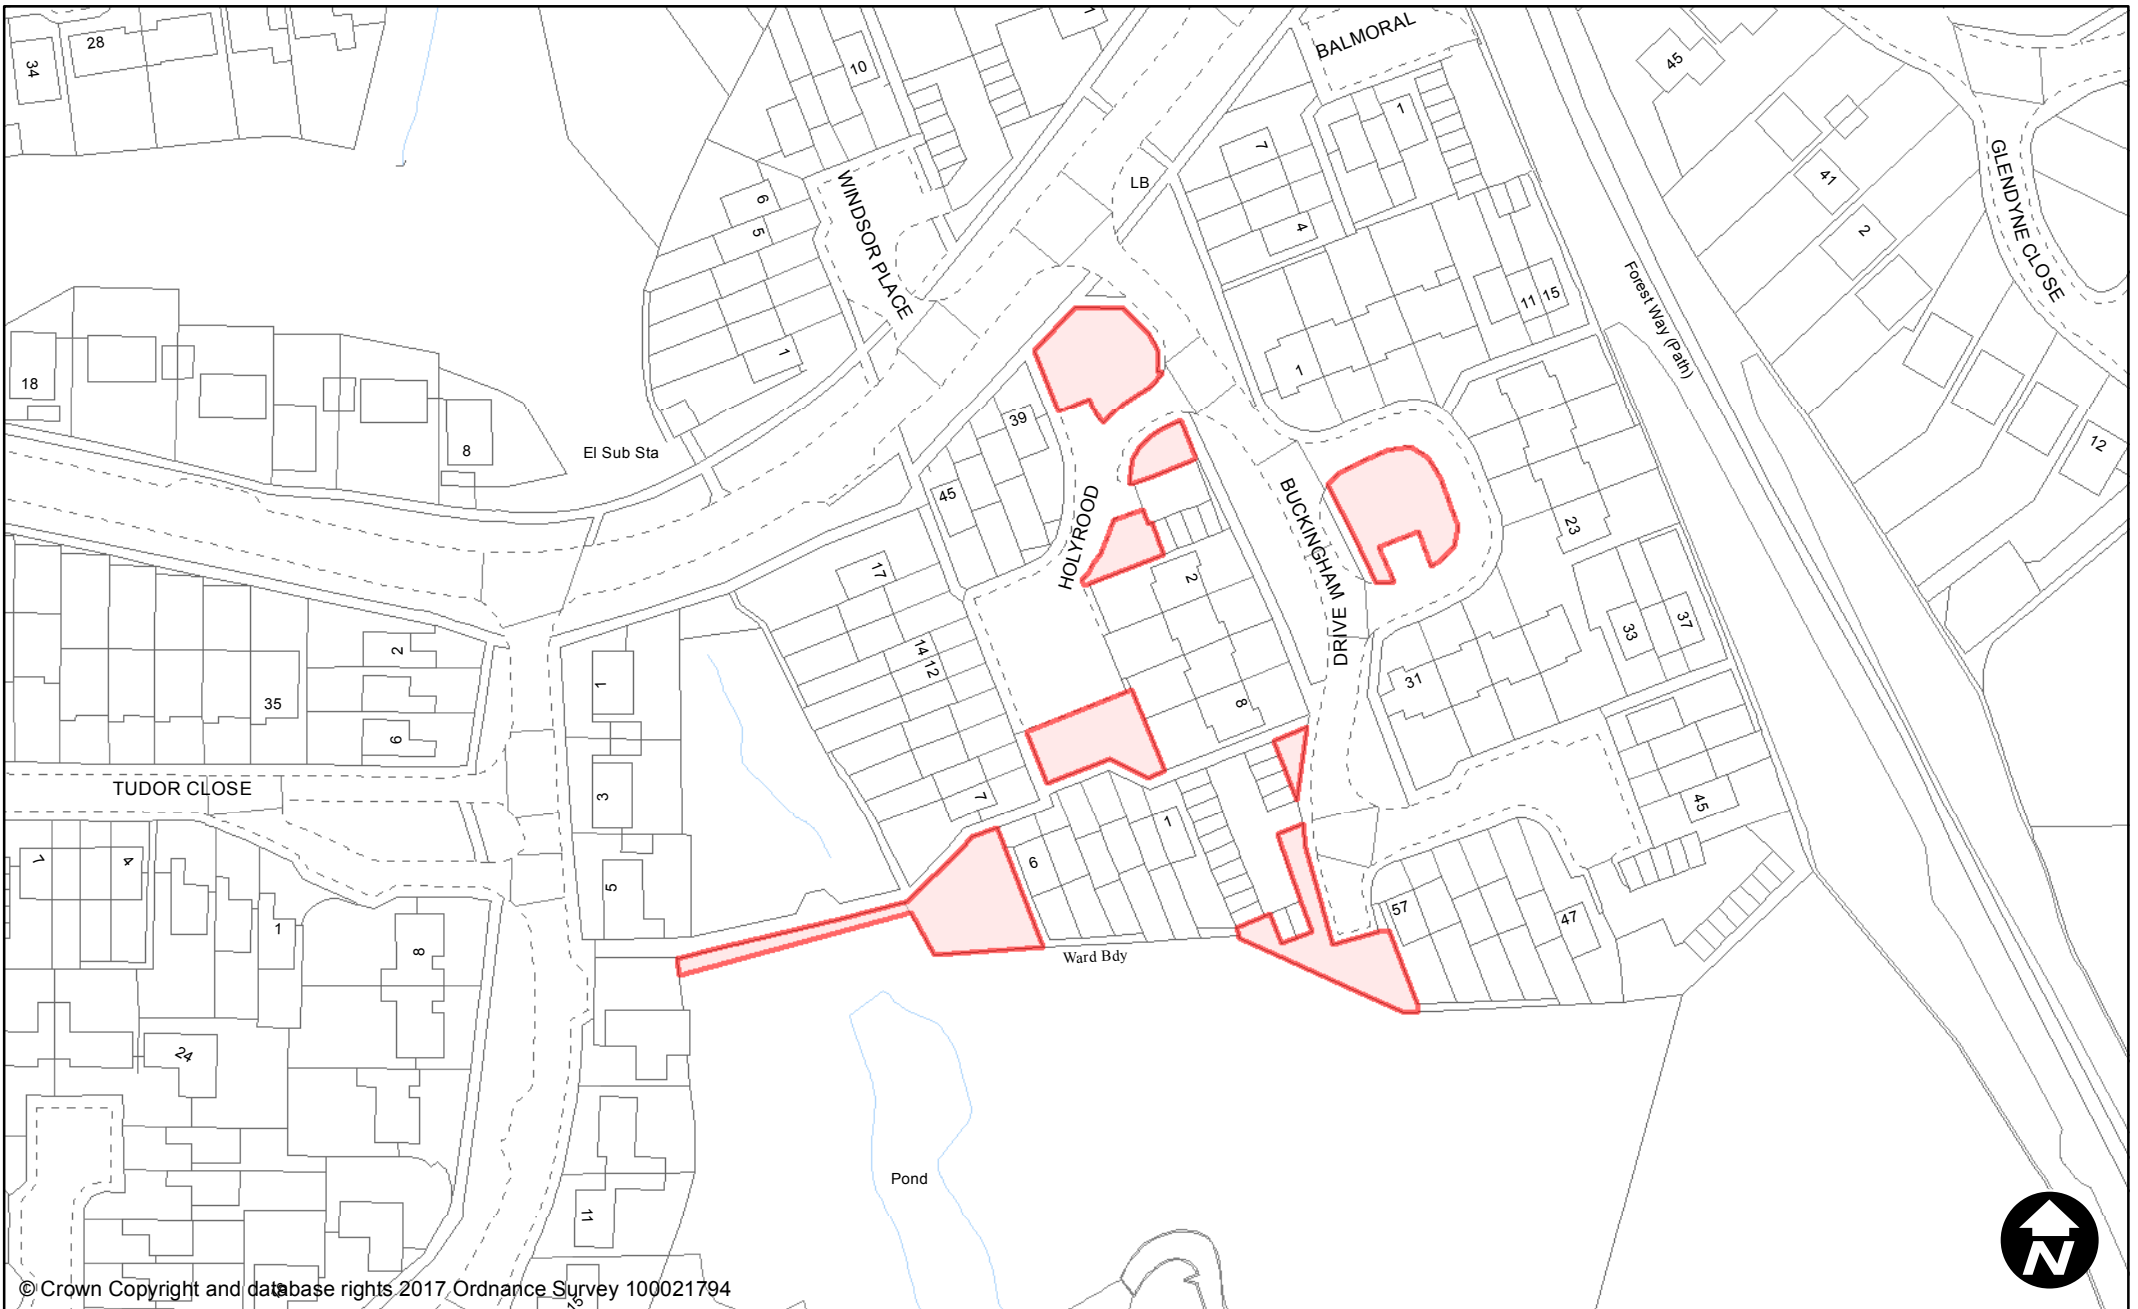

© Crown Copyright and database rights 2017 Ordnance Survey 100021794

**PUBLIC SPACE
PROTECTION ORDER
(SCHEDULE 1)**

Order Type: Dog Fouling
Site Name: Holyrood / Buckingham Drive
Site Reference: PSPO/175/FL
Town / Parish: East Grinstead

May 2017

Scale: 1:1,250