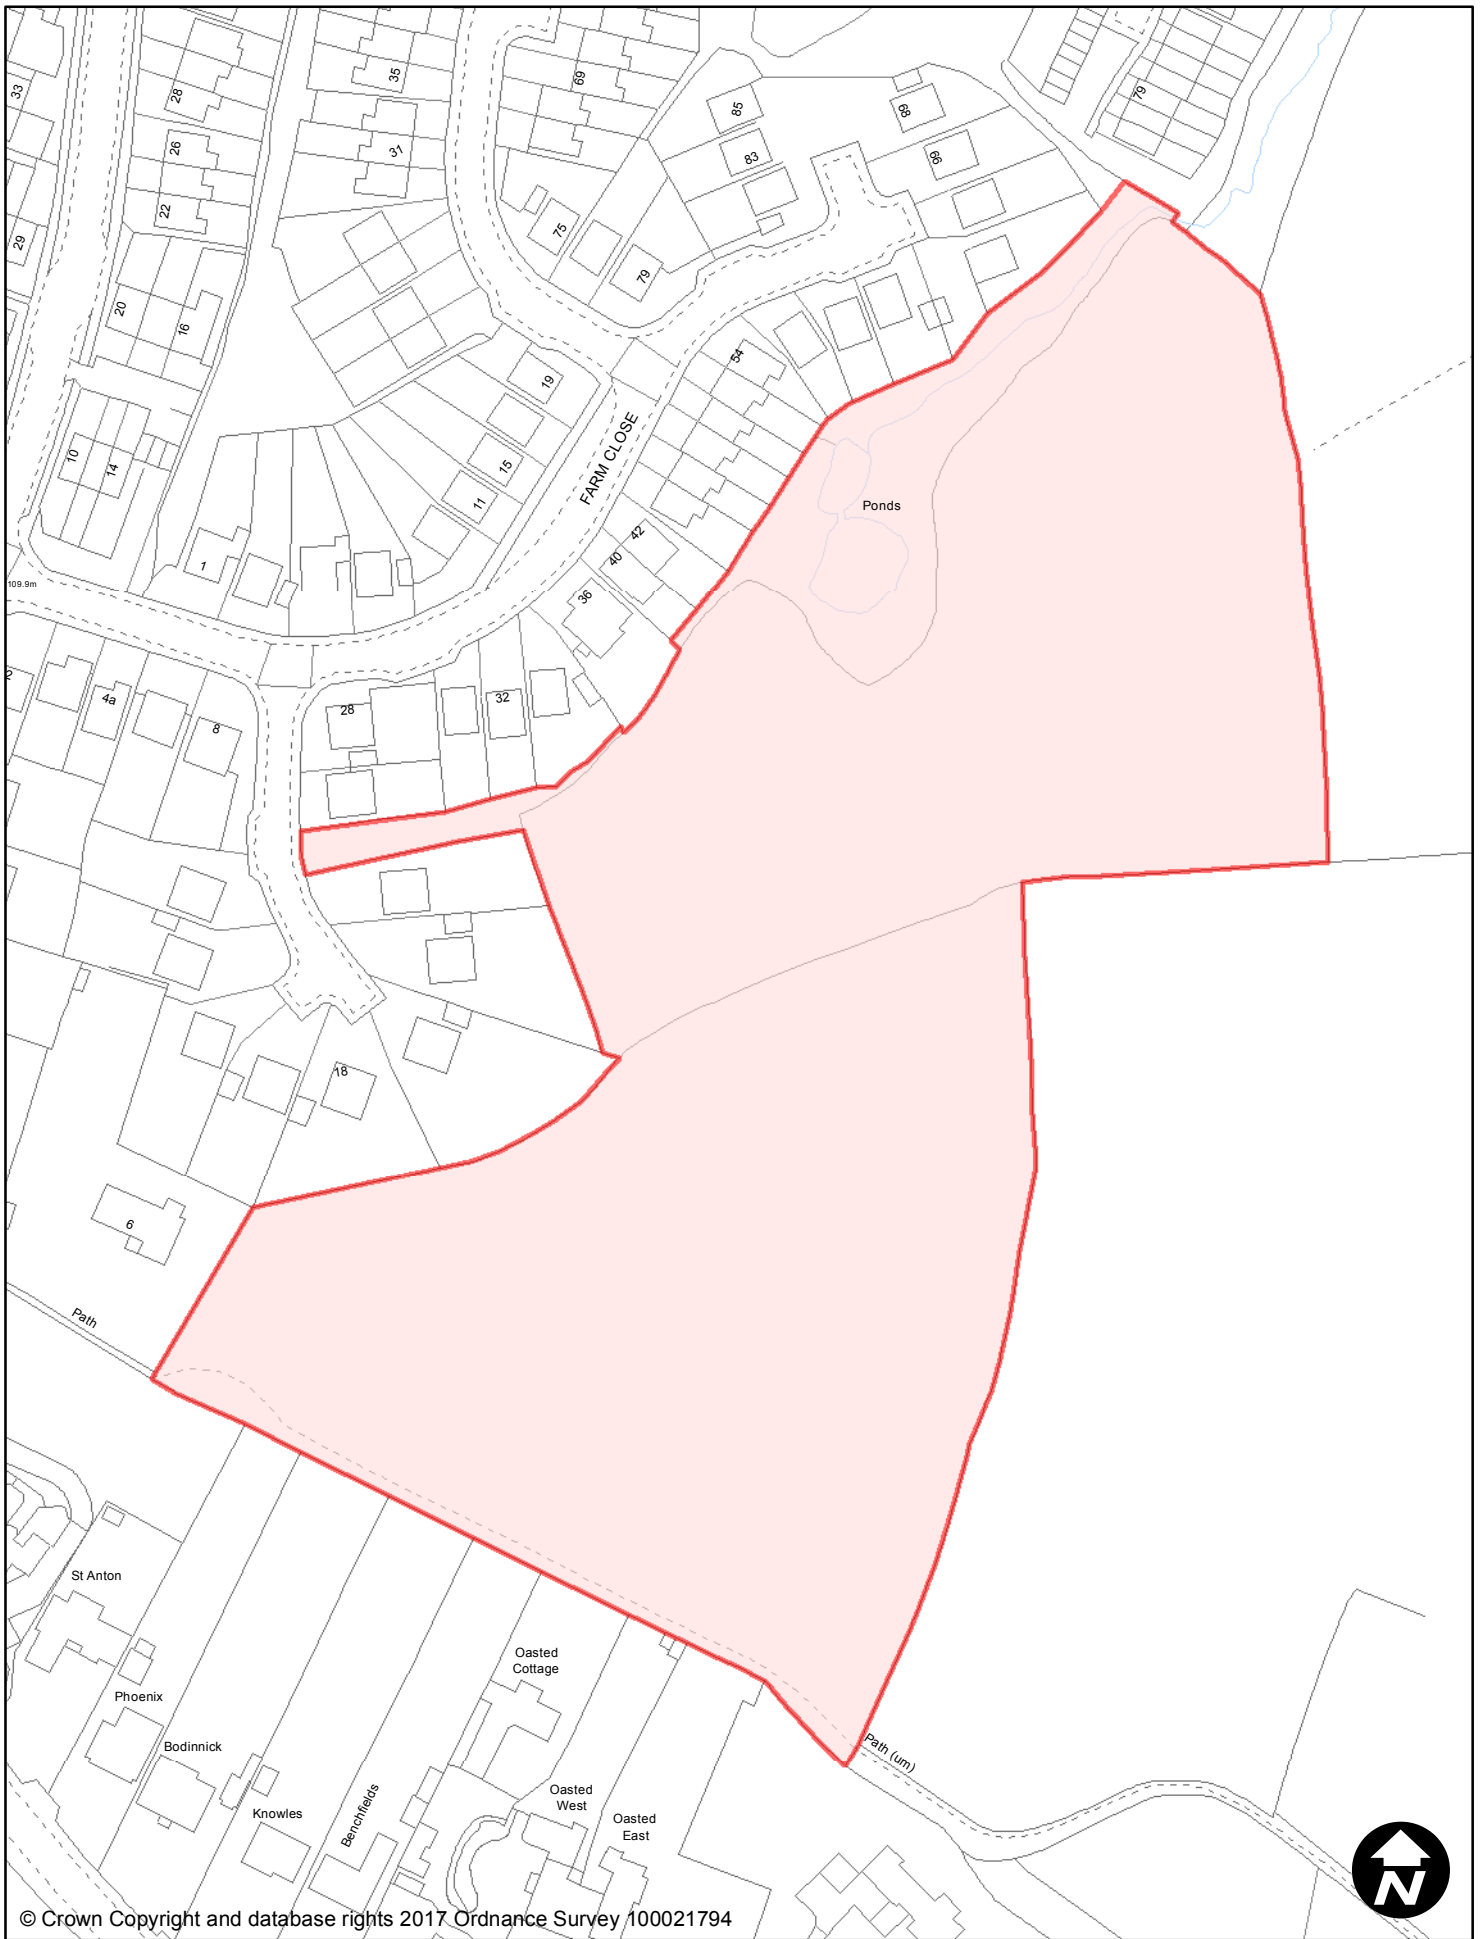

© Crown Copyright and database rights 2017 Ordnance Survey 100021794

PUBLIC SPACE PROTECTION ORDER (SCHEDULE 1)

May 2017

Order Type: Dog Fouling
Site Name: Farm Close Meadows
Site Reference: PSPO/023/FL   Town / Parish: East Grinstead

Scale: 1:1,500