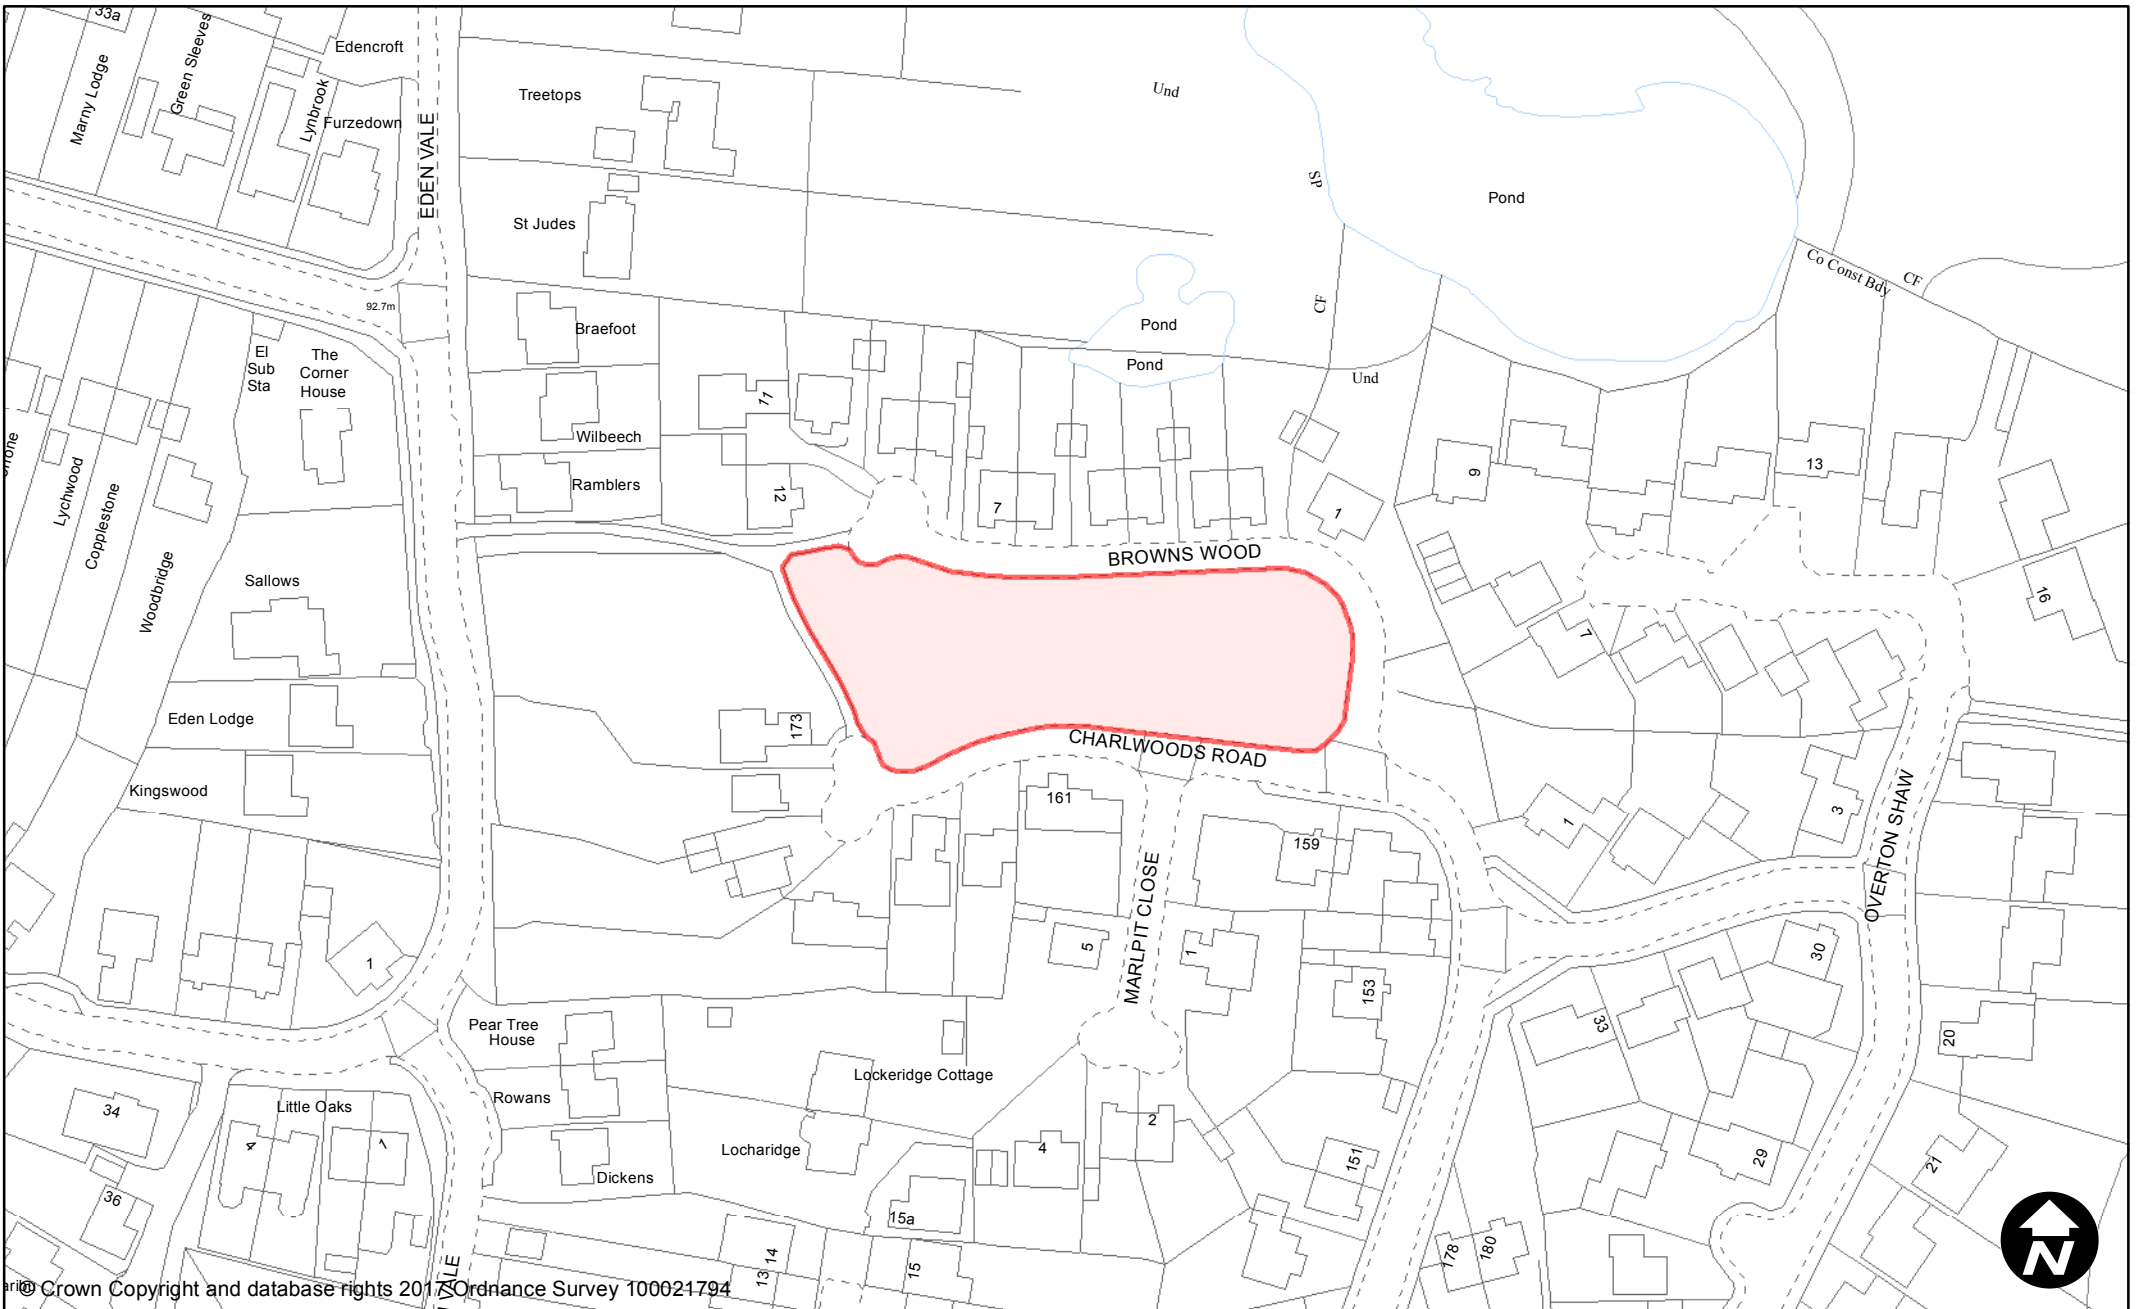

**PUBLIC SPACE
PROTECTION ORDER
(SCHEDULE 1)**

Order Type: Dog Fouling
Site Name: Brook Close
Site Reference: PSPO/149/FL

Town / Parish: East Grinstead

May 2017

Scale: 1:1,250

© Crown Copyright and database rights 2017 Ordnance Survey 100021794

**PUBLIC SPACE
PROTECTION ORDER
(SCHEDULE 1)**

Order Type: Dog Fouling
Site Name: Brooklands Park
Site Reference: PSPO/150/FL

Town / Parish: East Grinstead

May 2017

Scale: 1:2,300

© Crown Copyright and database rights 2017, Ordnance Survey 100021794

**PUBLIC SPACE
PROTECTION ORDER
(SCHEDULE 1)**

Order Type: Dog Fouling
Site Name: Browns Wood
Site Reference: PSPO/151/FL

Town / Parish: East Grinstead

May 2017

Scale: 1:1,250

© Crown Copyright and database rights 2017 Ordnance Survey 100021794.FB