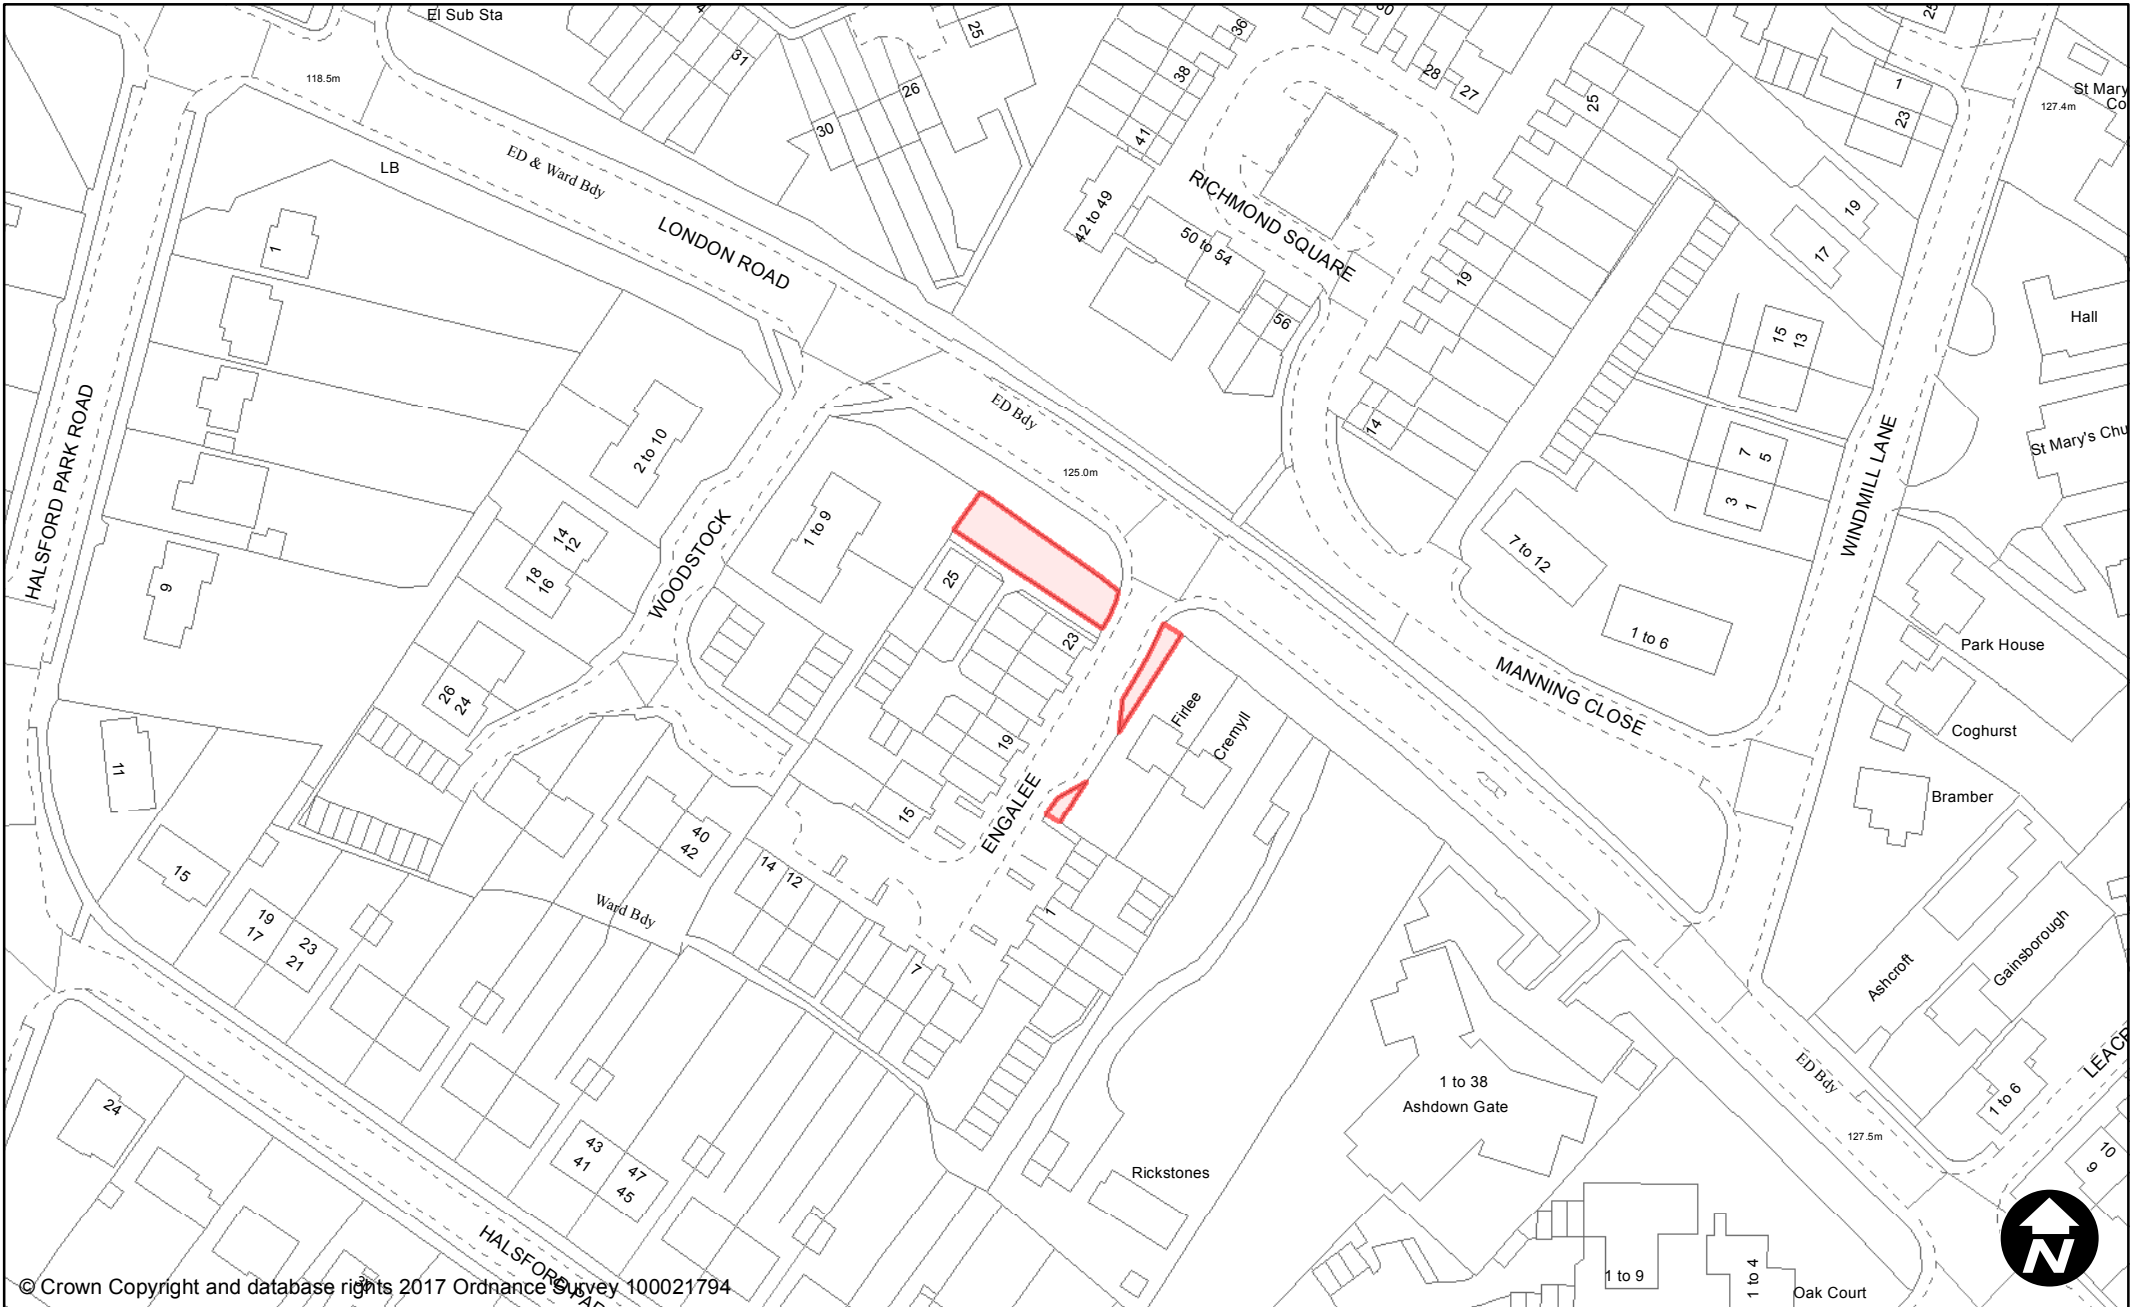

PUBLIC SPACES PROTECTION ORDER 2017

Supporting Maps

SCHEDULE 1

Dog Fouling

East Grinstead

Maps are sorted by site name

© Crown Copyright and database rights 2017 Ordnance Survey 100021794

**PUBLIC SPACE
PROTECTION ORDER
(SCHEDULE 1)**

Order Type: Dog Fouling
Site Name: Ashplats & Holtye Track
Site Reference: PSPO/022/FL

Town / Parish: East Grinstead

May 2017

Scale: 1:7,000

© Crown Copyright and database rights 2017 Ordnance Survey 100021794

**PUBLIC SPACE
PROTECTION ORDER
(SCHEDULE 1)**

Order Type: Dog Fouling
Site Name: Brook Close
Site Reference: PSPO/149/FL

Town / Parish: East Grinstead

May 2017

Scale: 1:1,250

© Crown Copyright and database rights 2017 Ordnance Survey 100021794

**PUBLIC SPACE
PROTECTION ORDER
(SCHEDULE 1)**

Order Type: Dog Fouling
Site Name: Elizabeth Crescent
Site Reference: PSPO/158/FL

Town / Parish: East Grinstead

May 2017

Scale: 1:1,250

© Crown Copyright and database rights 2017 Ordnance Survey 100021794