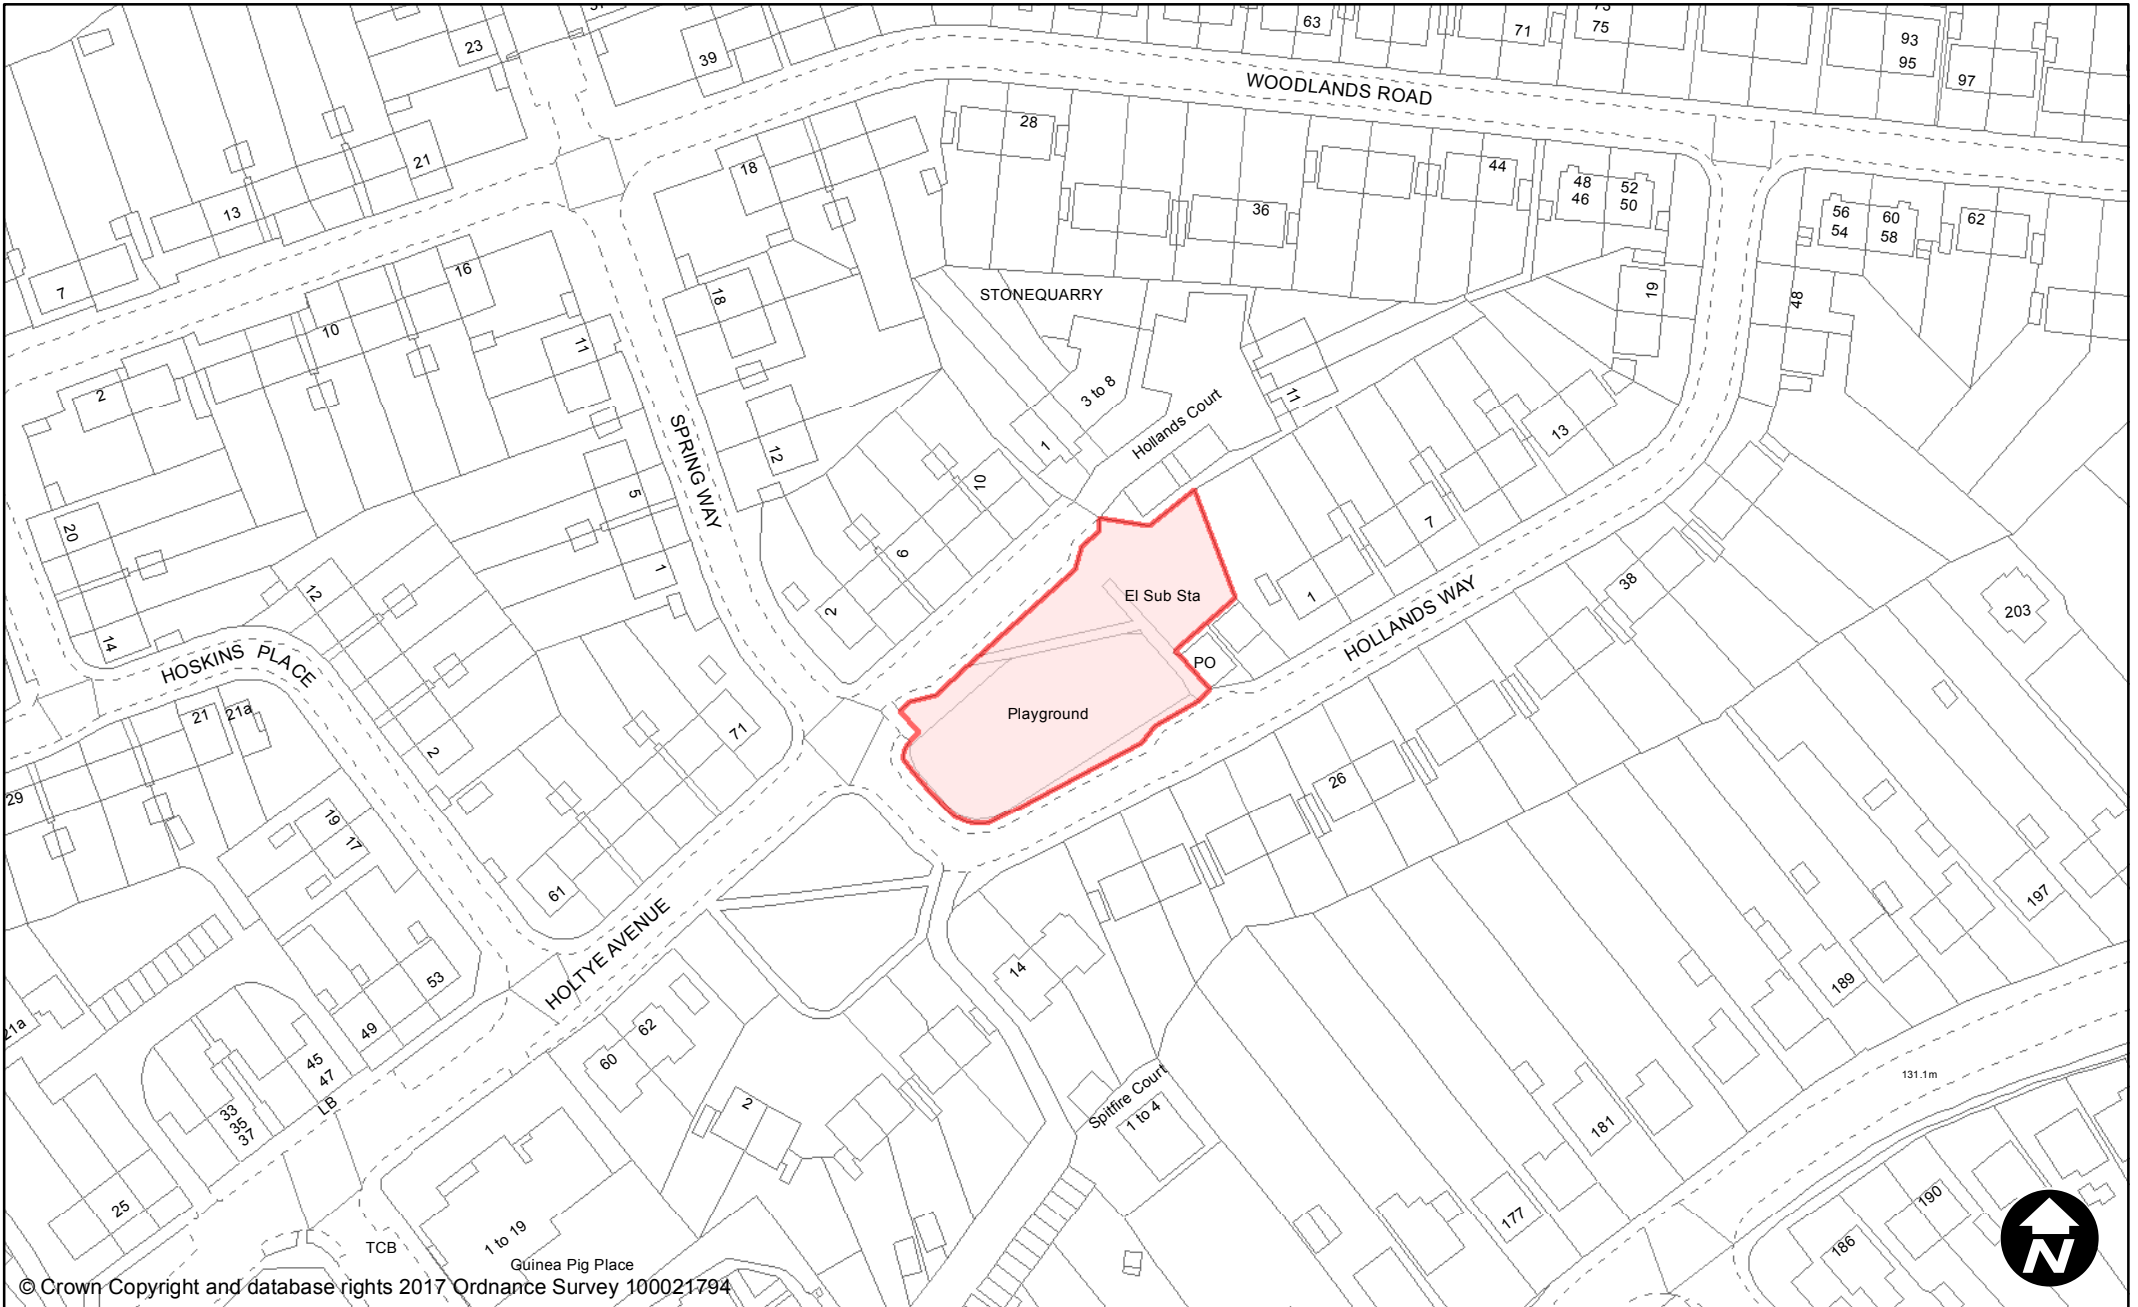

© Crown Copyright and database rights 2017 Ordnance Survey 100021794

**PUBLIC SPACE
PROTECTION ORDER
(SCHEDULE 1)**

Order Type: Dog Fouling
Site Name: Hollands Way
Site Reference: PSPO/172/FL

Town / Parish: East Grinstead

May 2017

Scale: 1:1,250