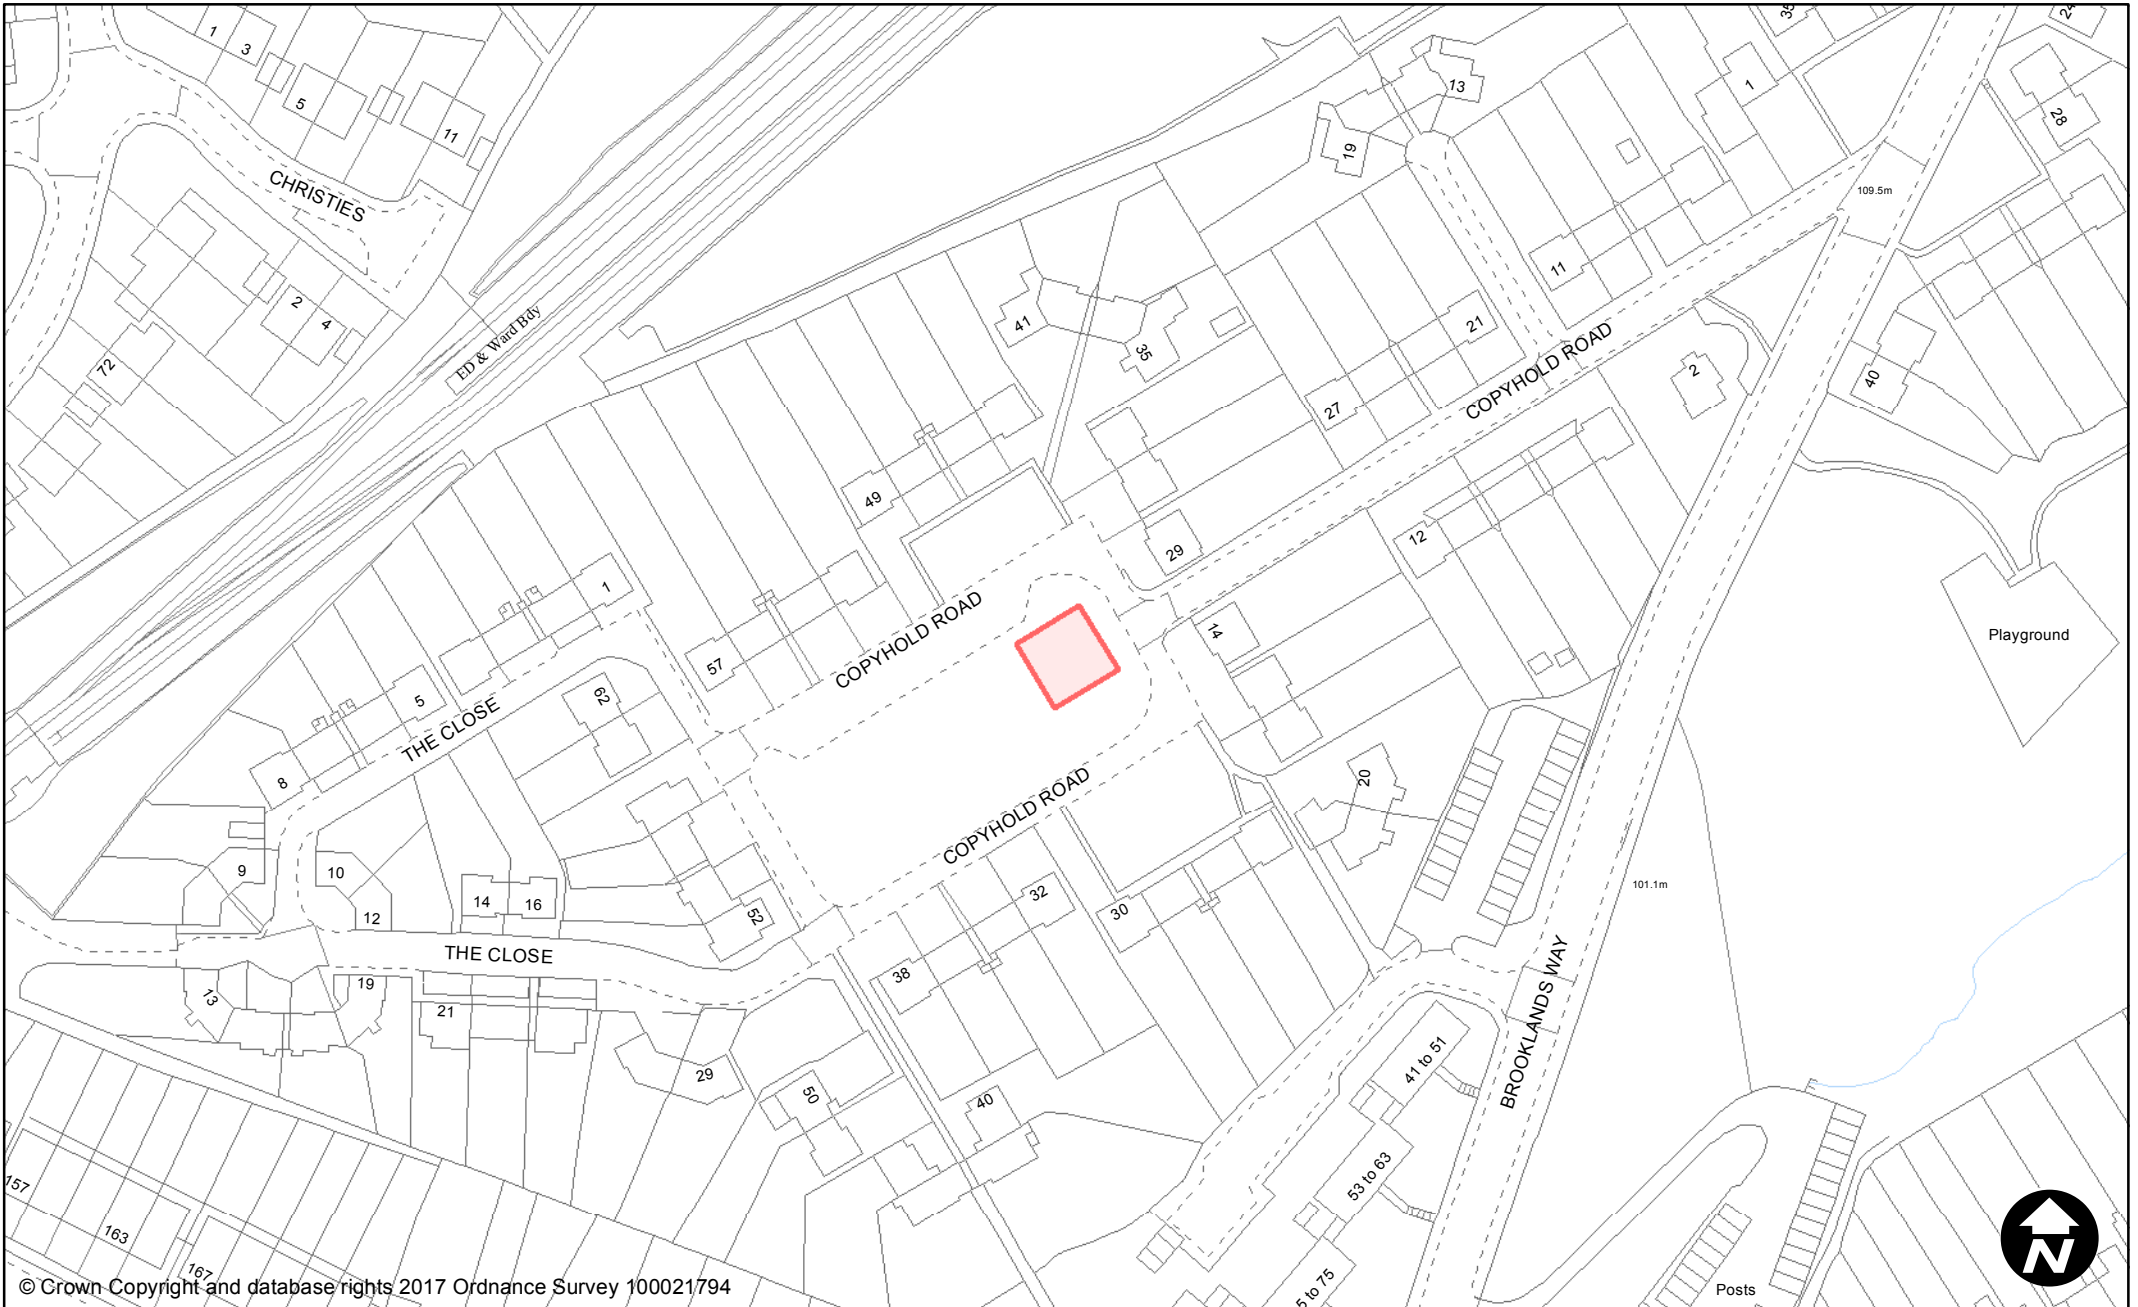

© Crown Copyright and database rights 2017 Ordnance Survey 100021794

**PUBLIC SPACE
PROTECTION ORDER
(SCHEDULE 1)**

Order Type: Dog Fouling
Site Name: Copyhold Road
Site Reference: PSPO/154/FL

Town / Parish: East Grinstead

May 2017

Scale: 1:1,250