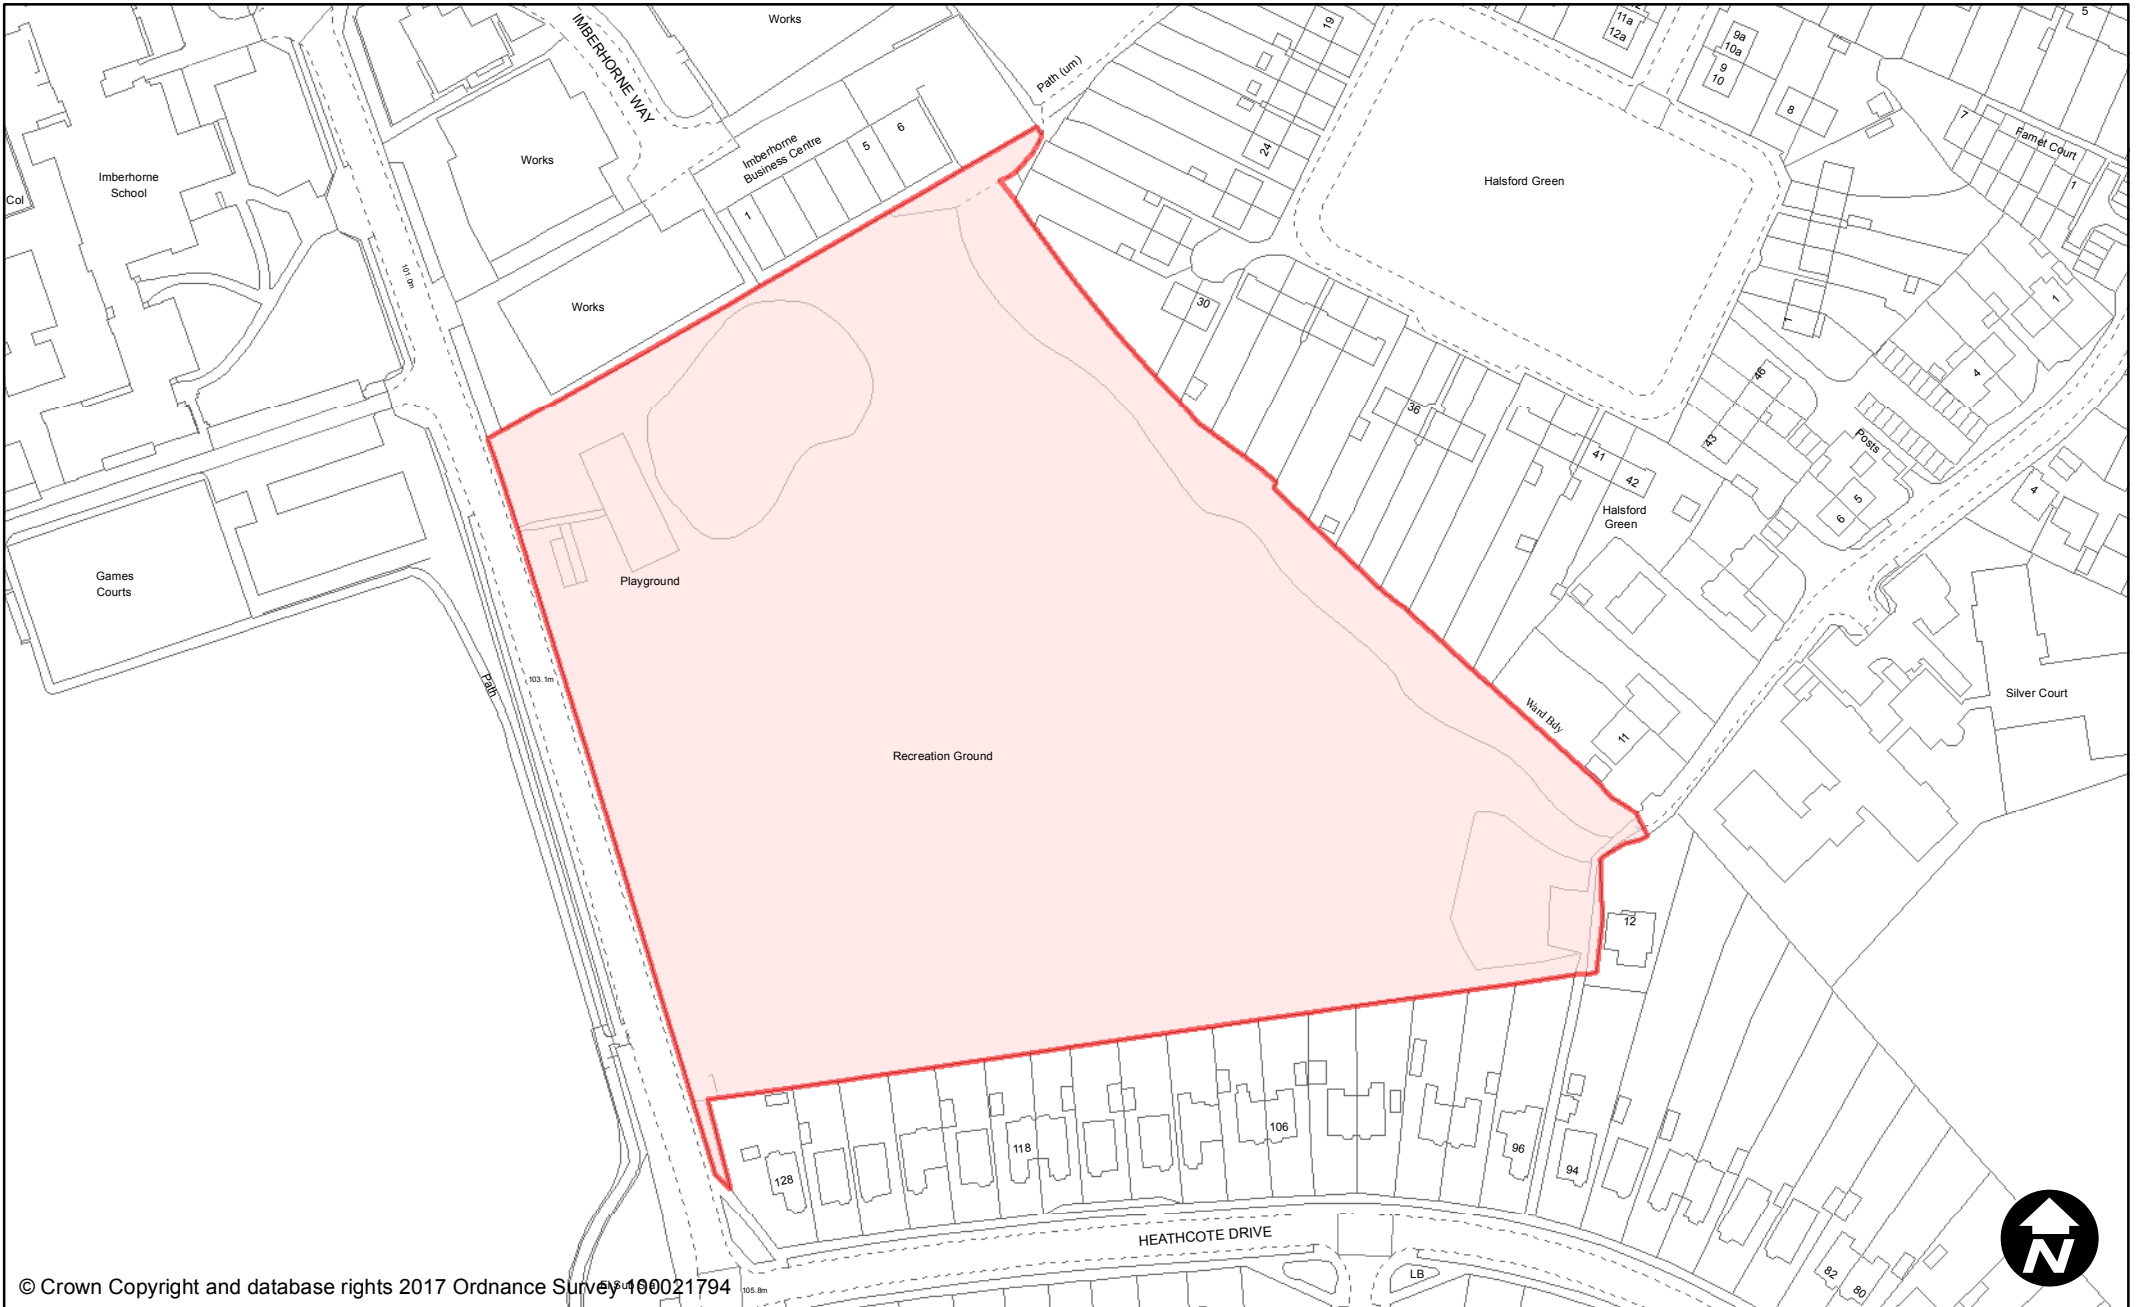

© Crown Copyright and database rights 2017 Ordnance Survey 100021794

**PUBLIC SPACE
PROTECTION ORDER
(SCHEDULE 1)**

Order Type: Dog Fouling
Site Name: Imberhome Lane Recreation Ground
Site Reference: PSPO/294/FL
Town / Parish: East Grinstead

May 2017

Scale: 1:1,700