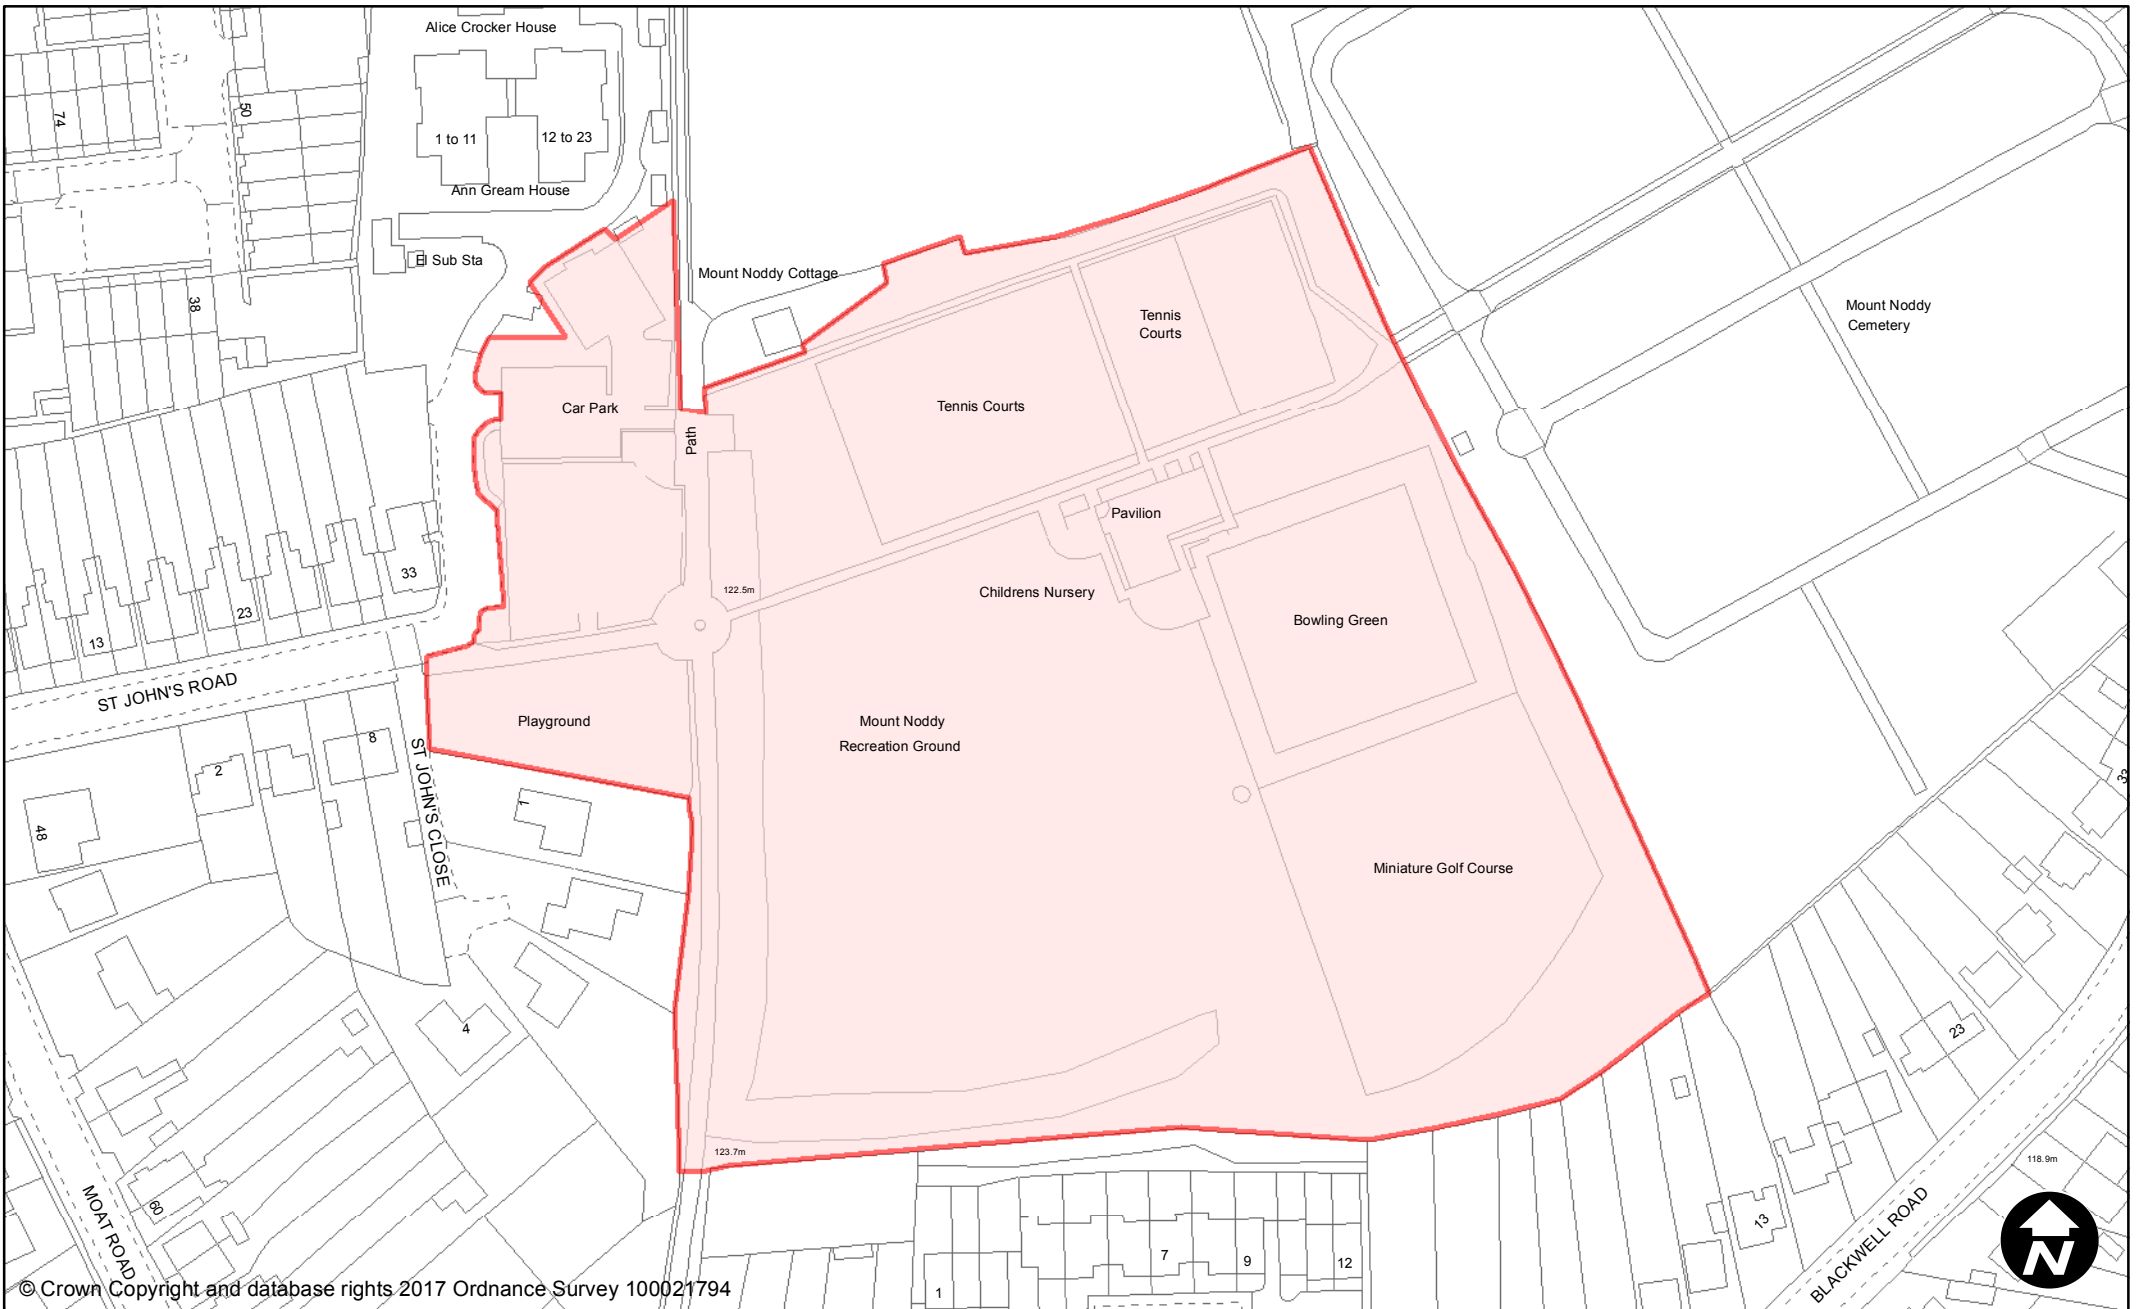

© Crown Copyright and database rights 2017 Ordnance Survey 100021794

**PUBLIC SPACE
PROTECTION ORDER
(SCHEDULE 1)**

Order Type: Dog Fouling
Site Name: Mount Noddy
Site Reference: PSPO/007/FL

Town / Parish: East Grinstead

May 2017

Scale: 1:1,400