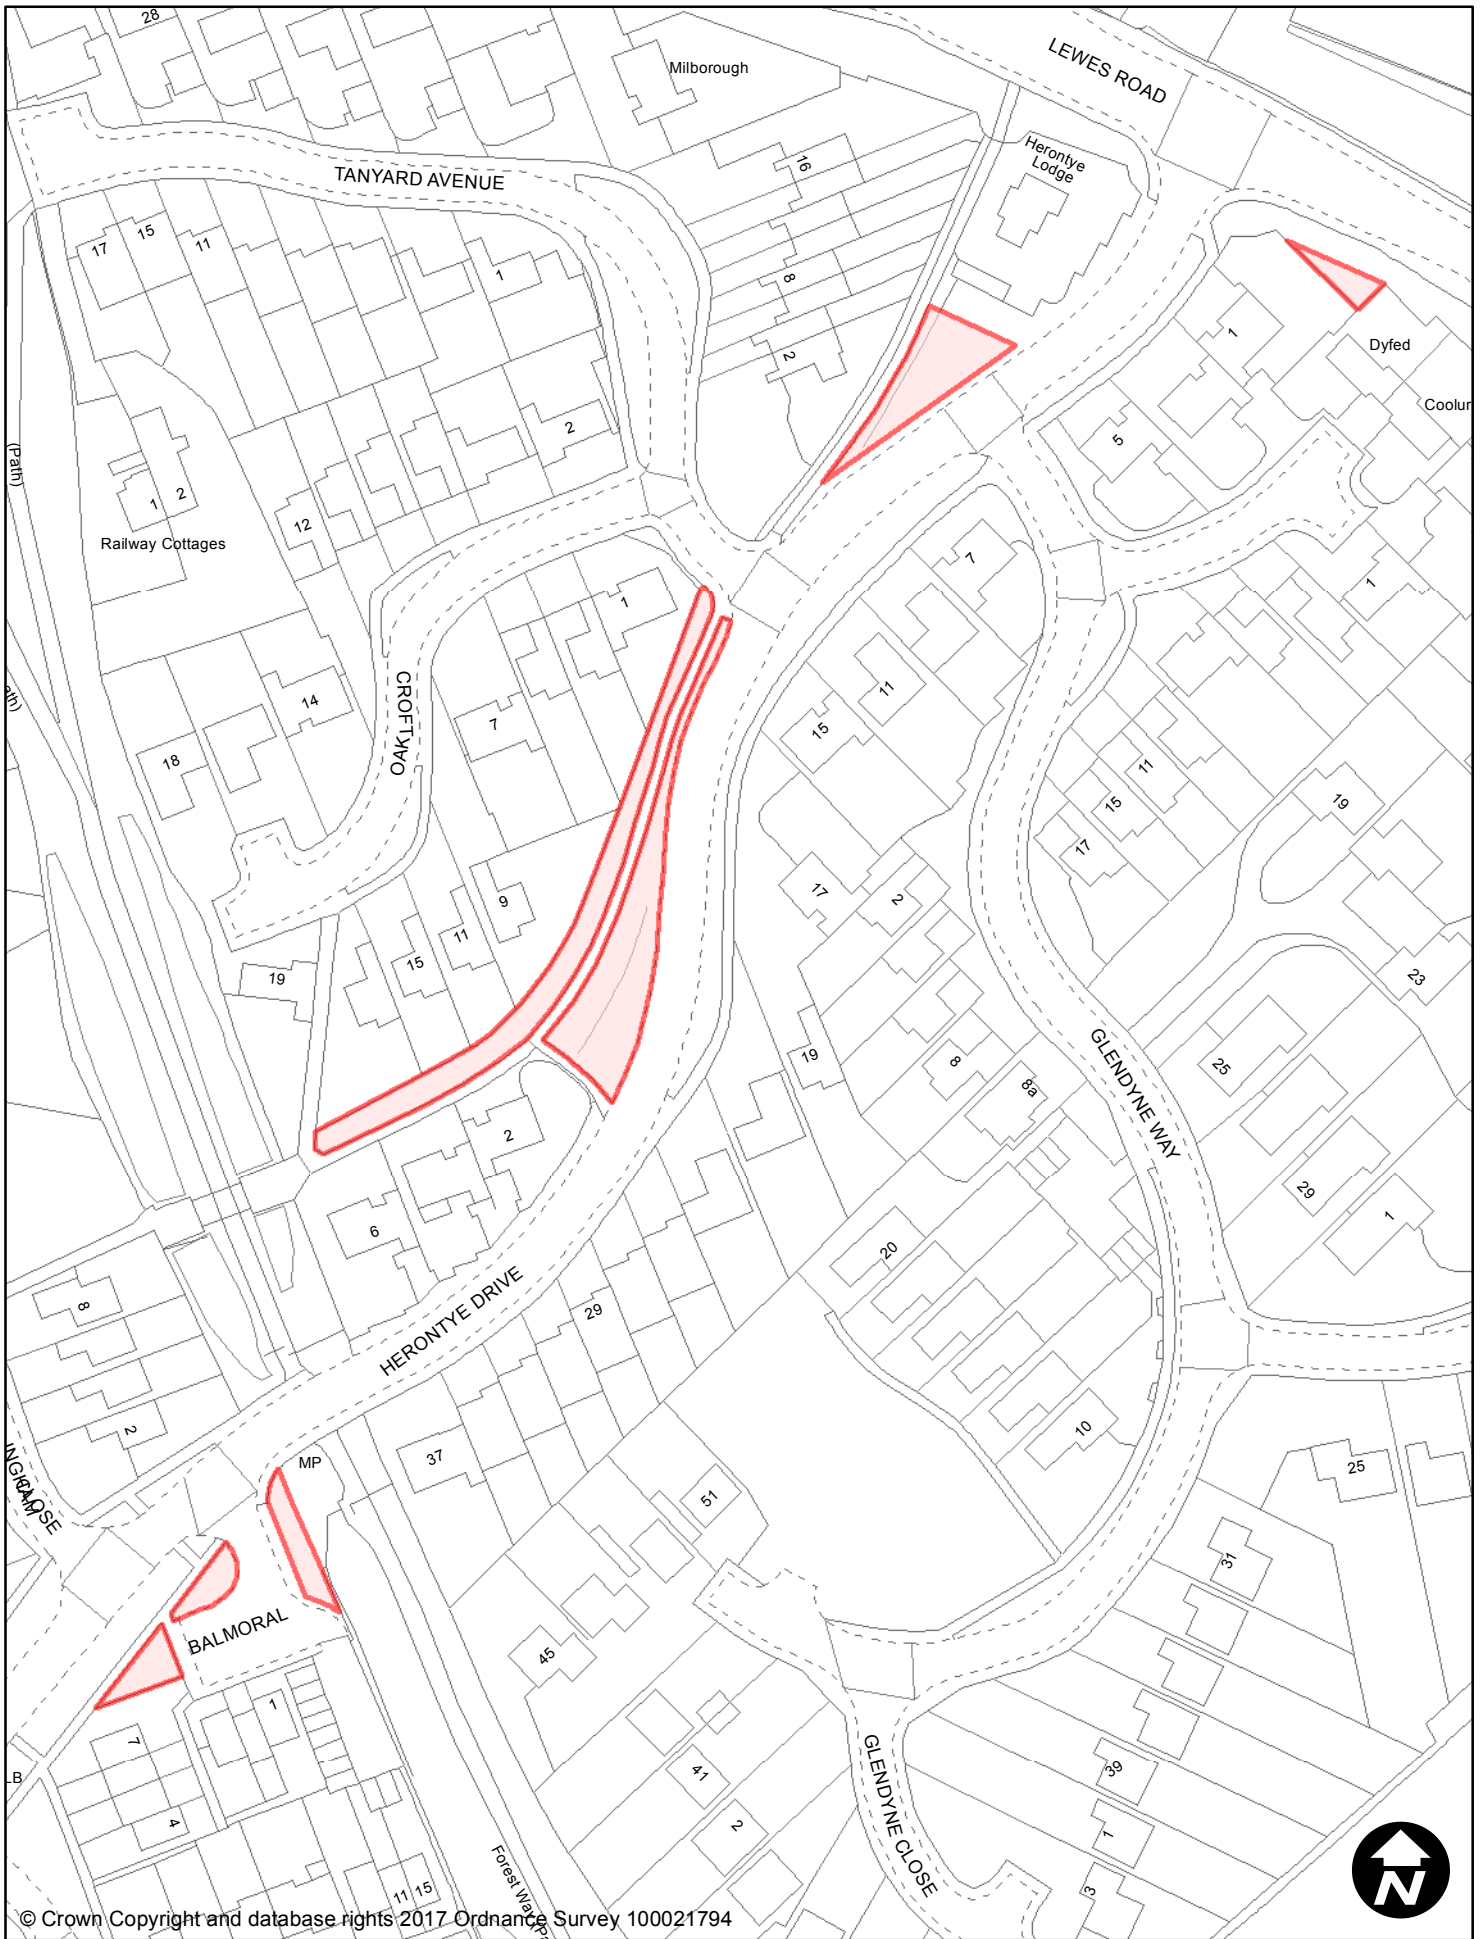

© Crown Copyright and database rights 2017 Ordnance Survey 100021794

PUBLIC SPACE PROTECTION ORDER (SCHEDULE 1)

Order Type: Dog Fouling
Site Name: Herontye Drive
Site Reference: PSPO/171/FL

Town / Parish: East Grinstead

May 2017

Scale: 1:1,250