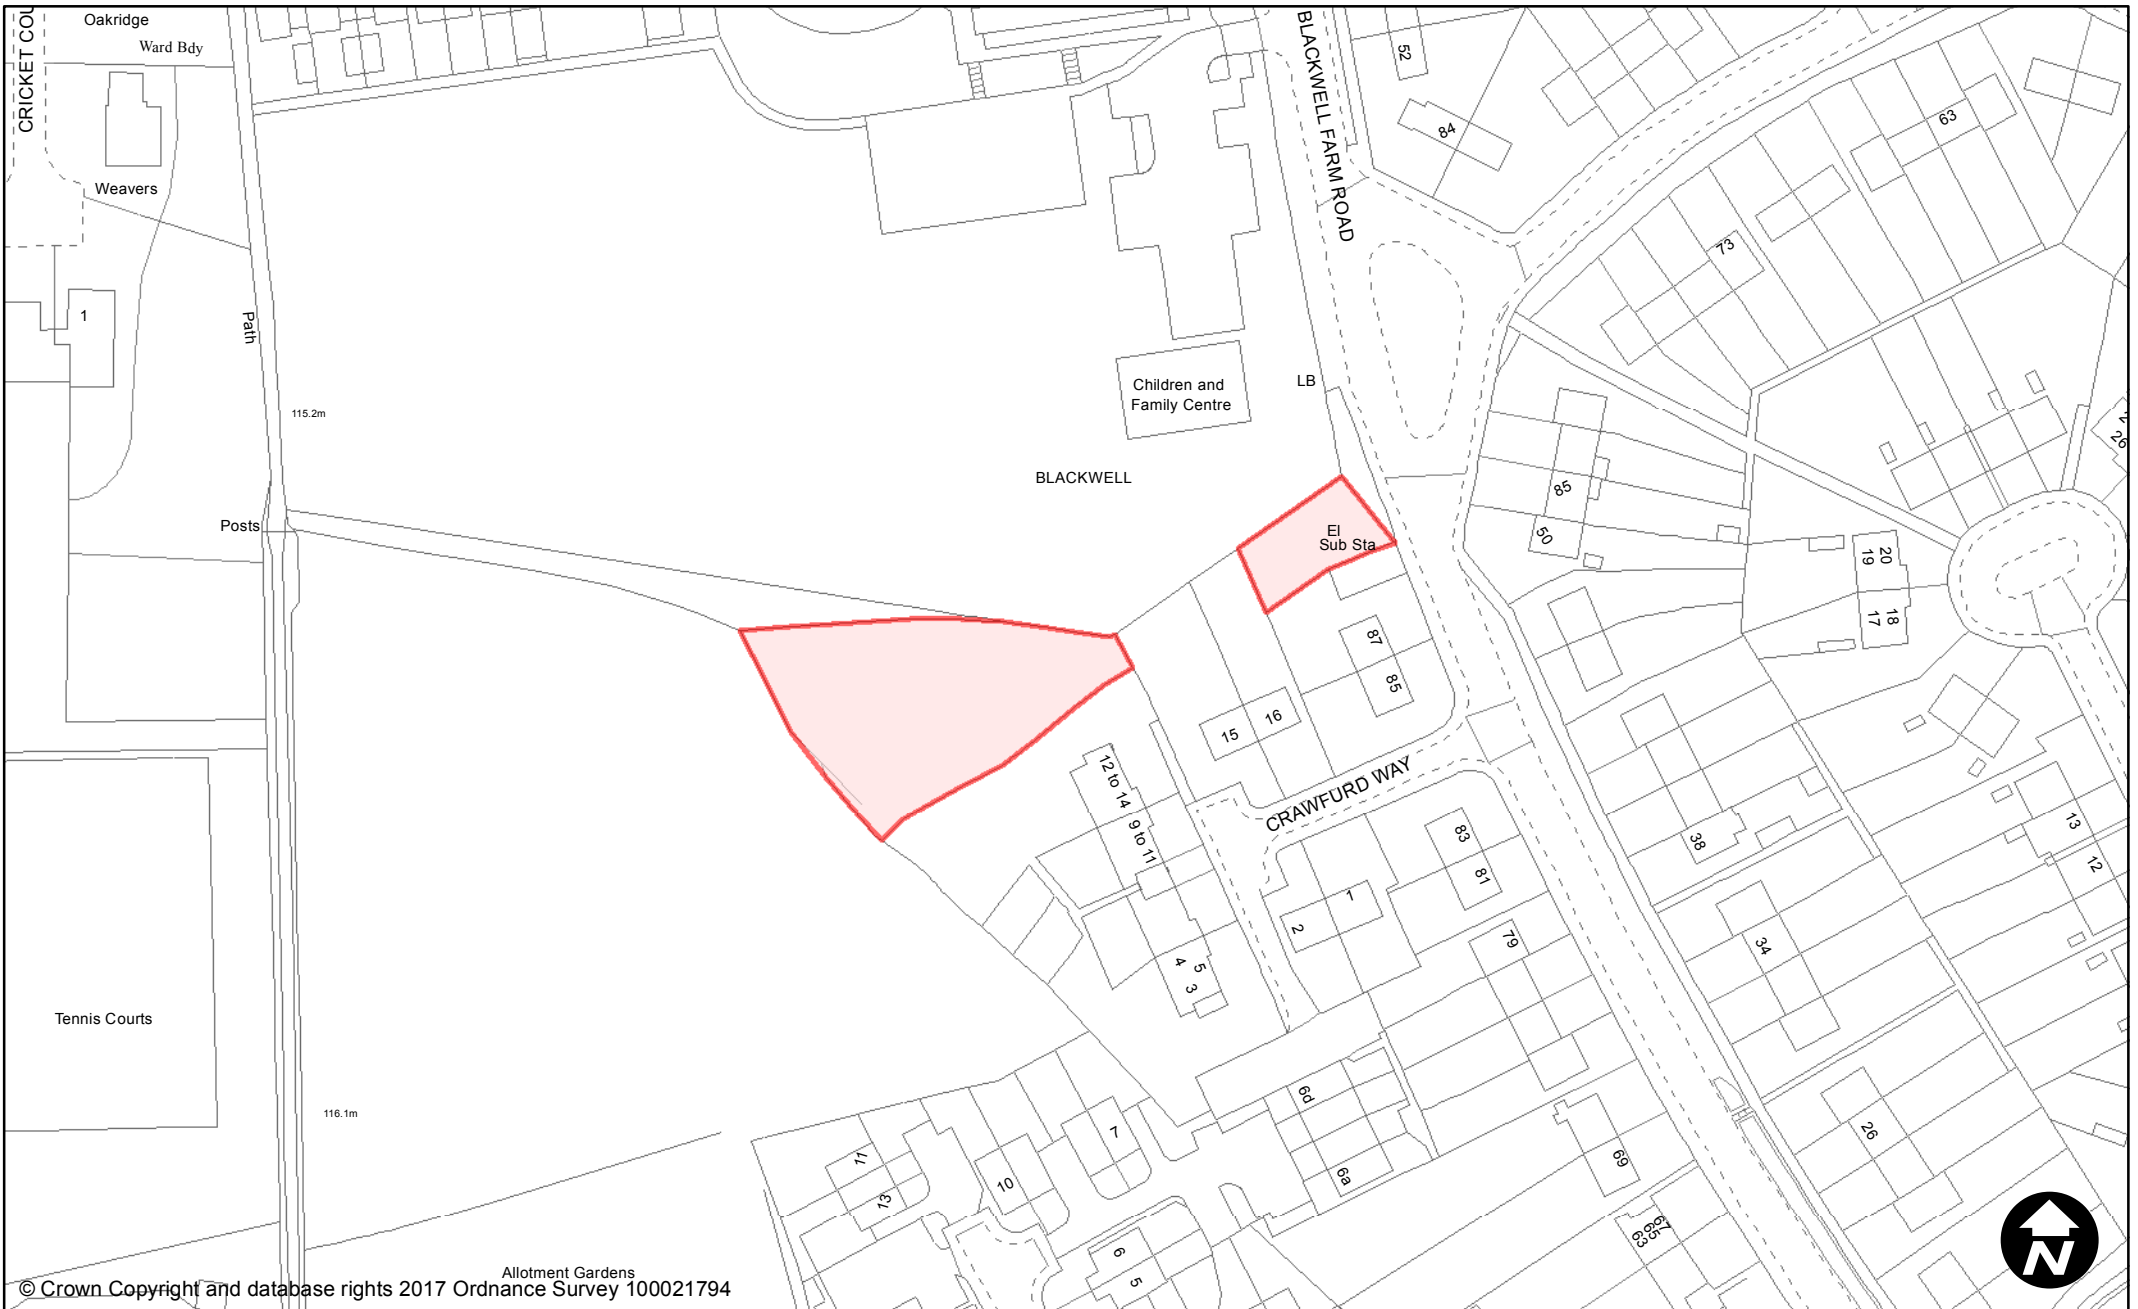

**PUBLIC SPACE
PROTECTION ORDER
(SCHEDULE 1)**

Order Type: Dog Fouling
Site Name: Brook Close
Site Reference: PSPO/149/FL

Town / Parish: East Grinstead

May 2017

Scale: 1:1,250

© Crown Copyright and database rights 2017 Ordnance Survey 100021794

**PUBLIC SPACE
PROTECTION ORDER
(SCHEDULE 1)**

Order Type: Dog Fouling
Site Name: Copyhold Road
Site Reference: PSPO/154/FL

Town / Parish: East Grinstead

May 2017

Scale: 1:1,250

© Crown Copyright and database rights 2017 Ordnance Survey 100021794

**PUBLIC SPACE
PROTECTION ORDER
(SCHEDULE 1)**

Order Type: Dog Fouling
Site Name: Court Crescent
Site Reference: PSPO/155/FL

Town / Parish: East Grinstead

May 2017

Scale: 1:1,250

© Crown Copyright and database rights 2017 Ordnance Survey 100021794

**PUBLIC SPACE
PROTECTION ORDER
(SCHEDULE 1)**

Order Type: Dog Fouling
Site Name: Crawfurd Way
Site Reference: PSPO/156/FL

Town / Parish: East Grinstead

May 2017

Scale: 1:1,250

© Crown Copyright and database rights 2017 Ordnance Survey 100021794