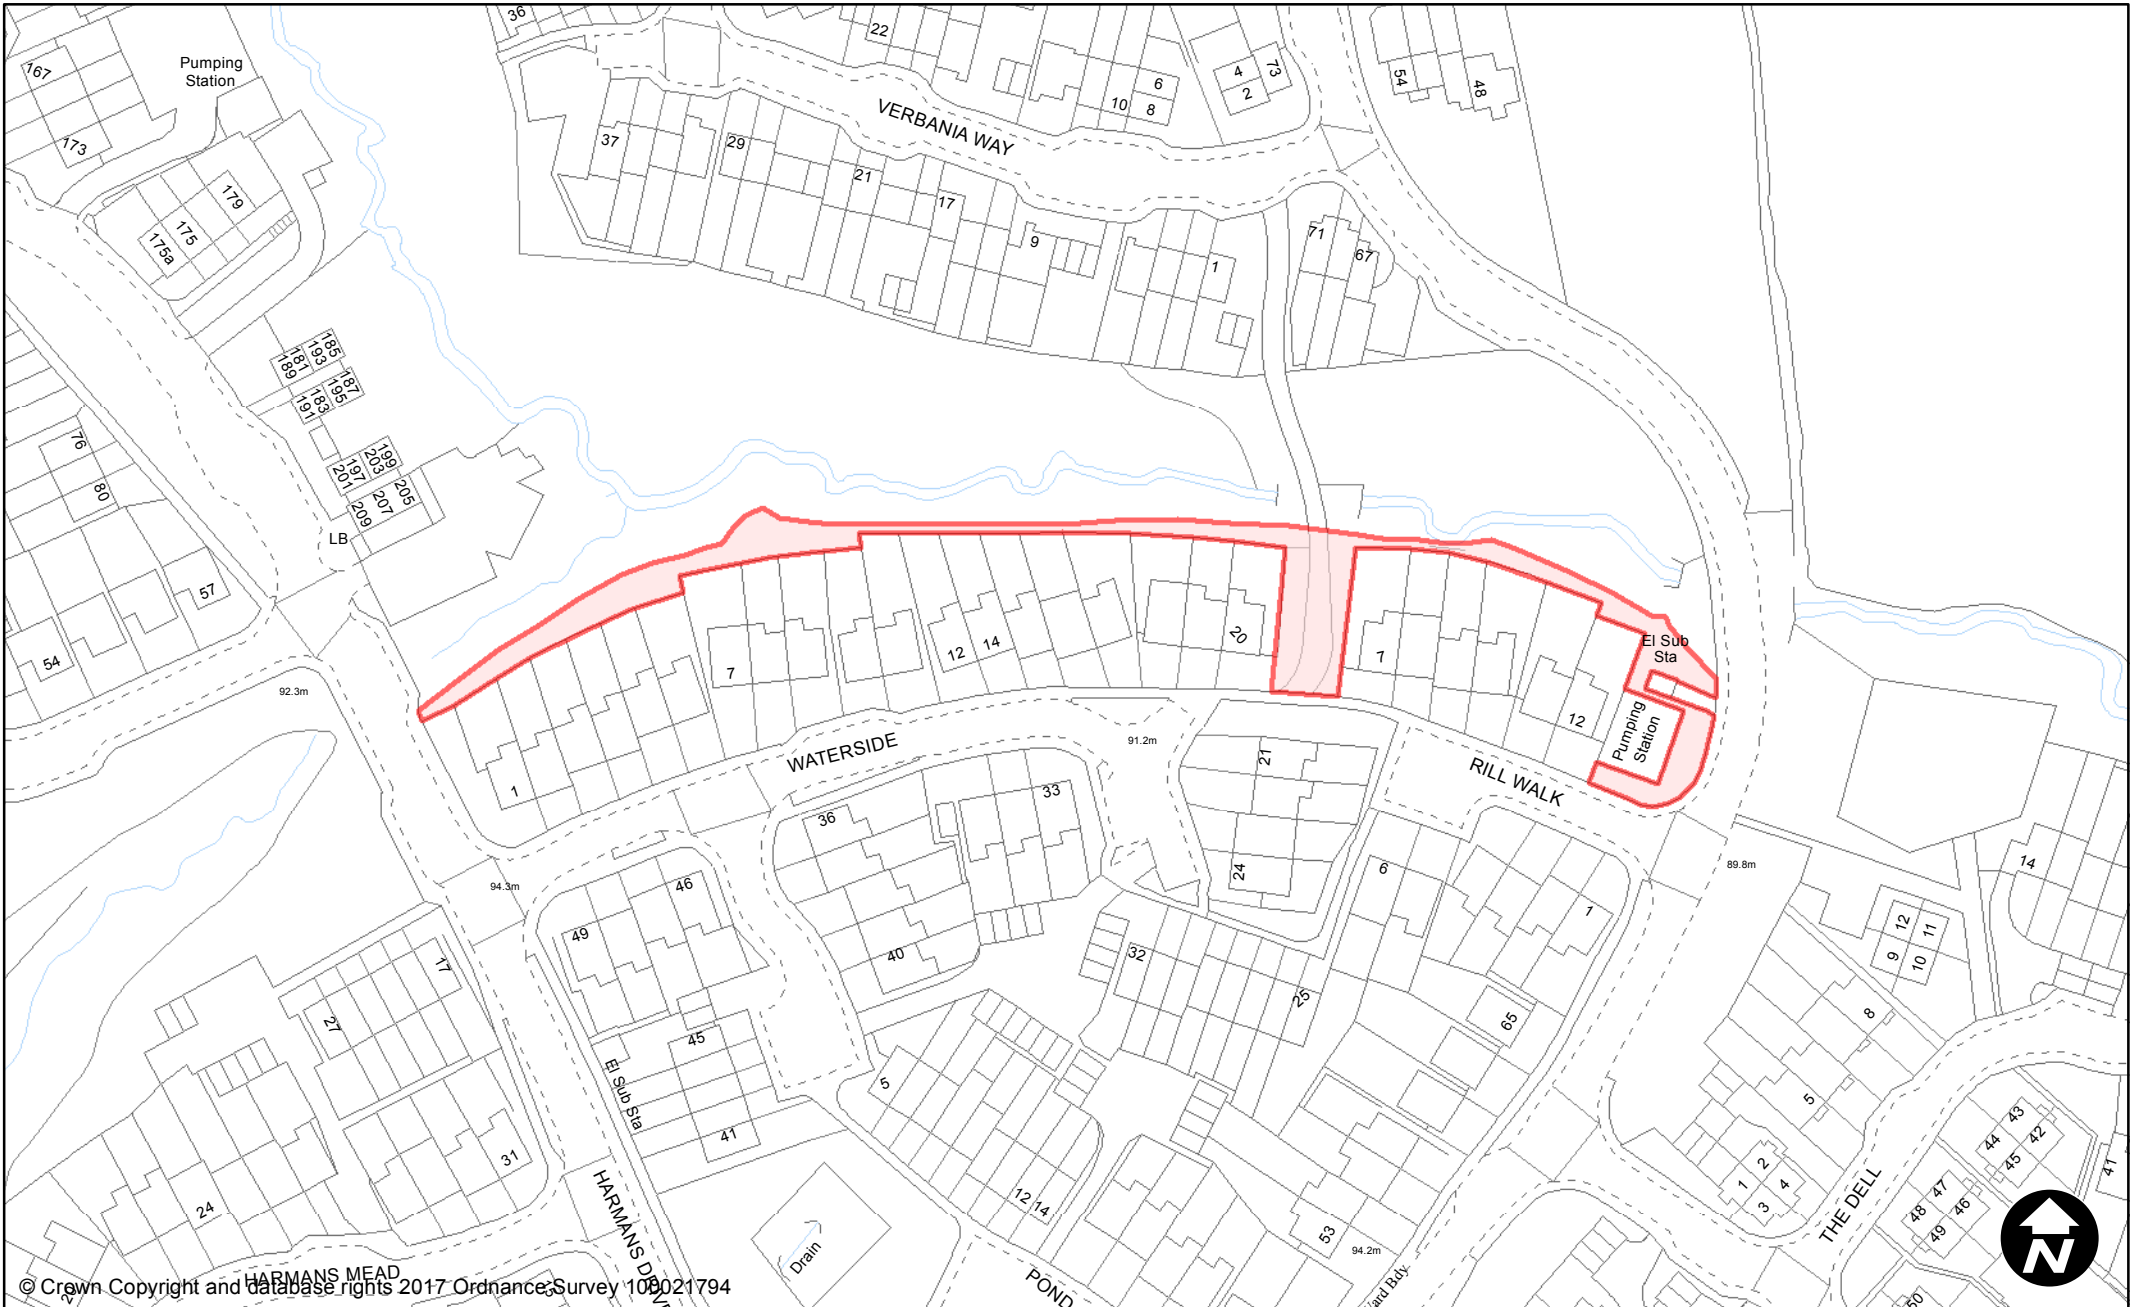

© Crown Copyright and database rights 2017 Ordnance Survey 100021794

**PUBLIC SPACE
PROTECTION ORDER
(SCHEDULE 1)**

Order Type: Dog Fouling
Site Name: Waterside
Site Reference: PSPO/192/FL

Town / Parish: East Grinstead

May 2017

Scale: 1:1,250