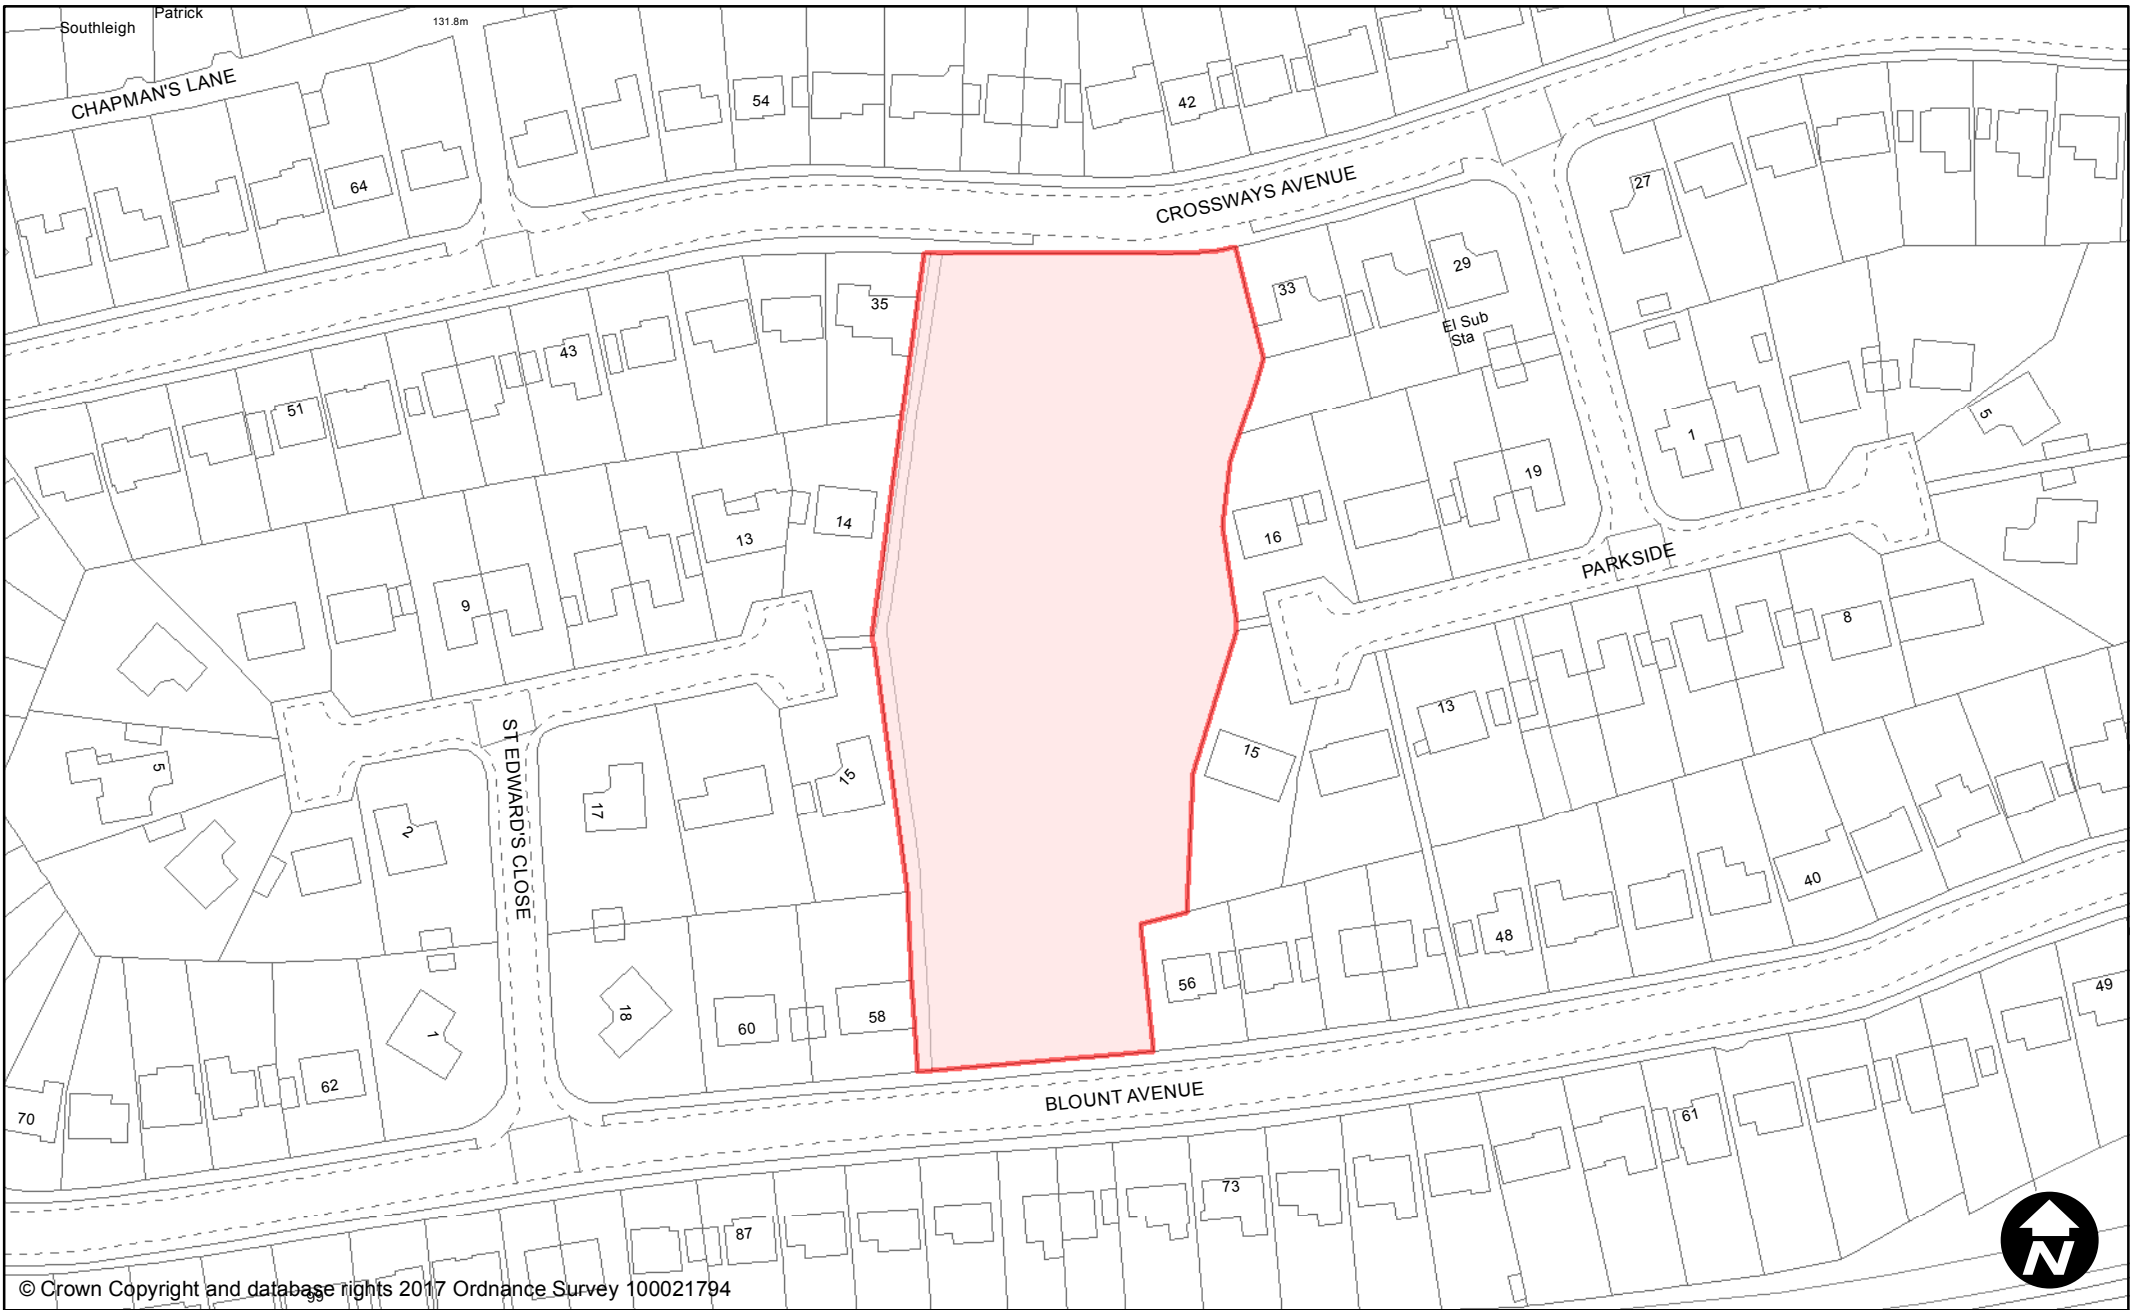

**PUBLIC SPACE
PROTECTION ORDER
(SCHEDULE 1)**

Order Type: Dog Fouling
Site Name: Crawfurd Way
Site Reference: PSPO/156/FL

Town / Parish: East Grinstead

May 2017

Scale: 1:1,250

© Crown Copyright and database rights 2017 Ordnance Survey 100021794