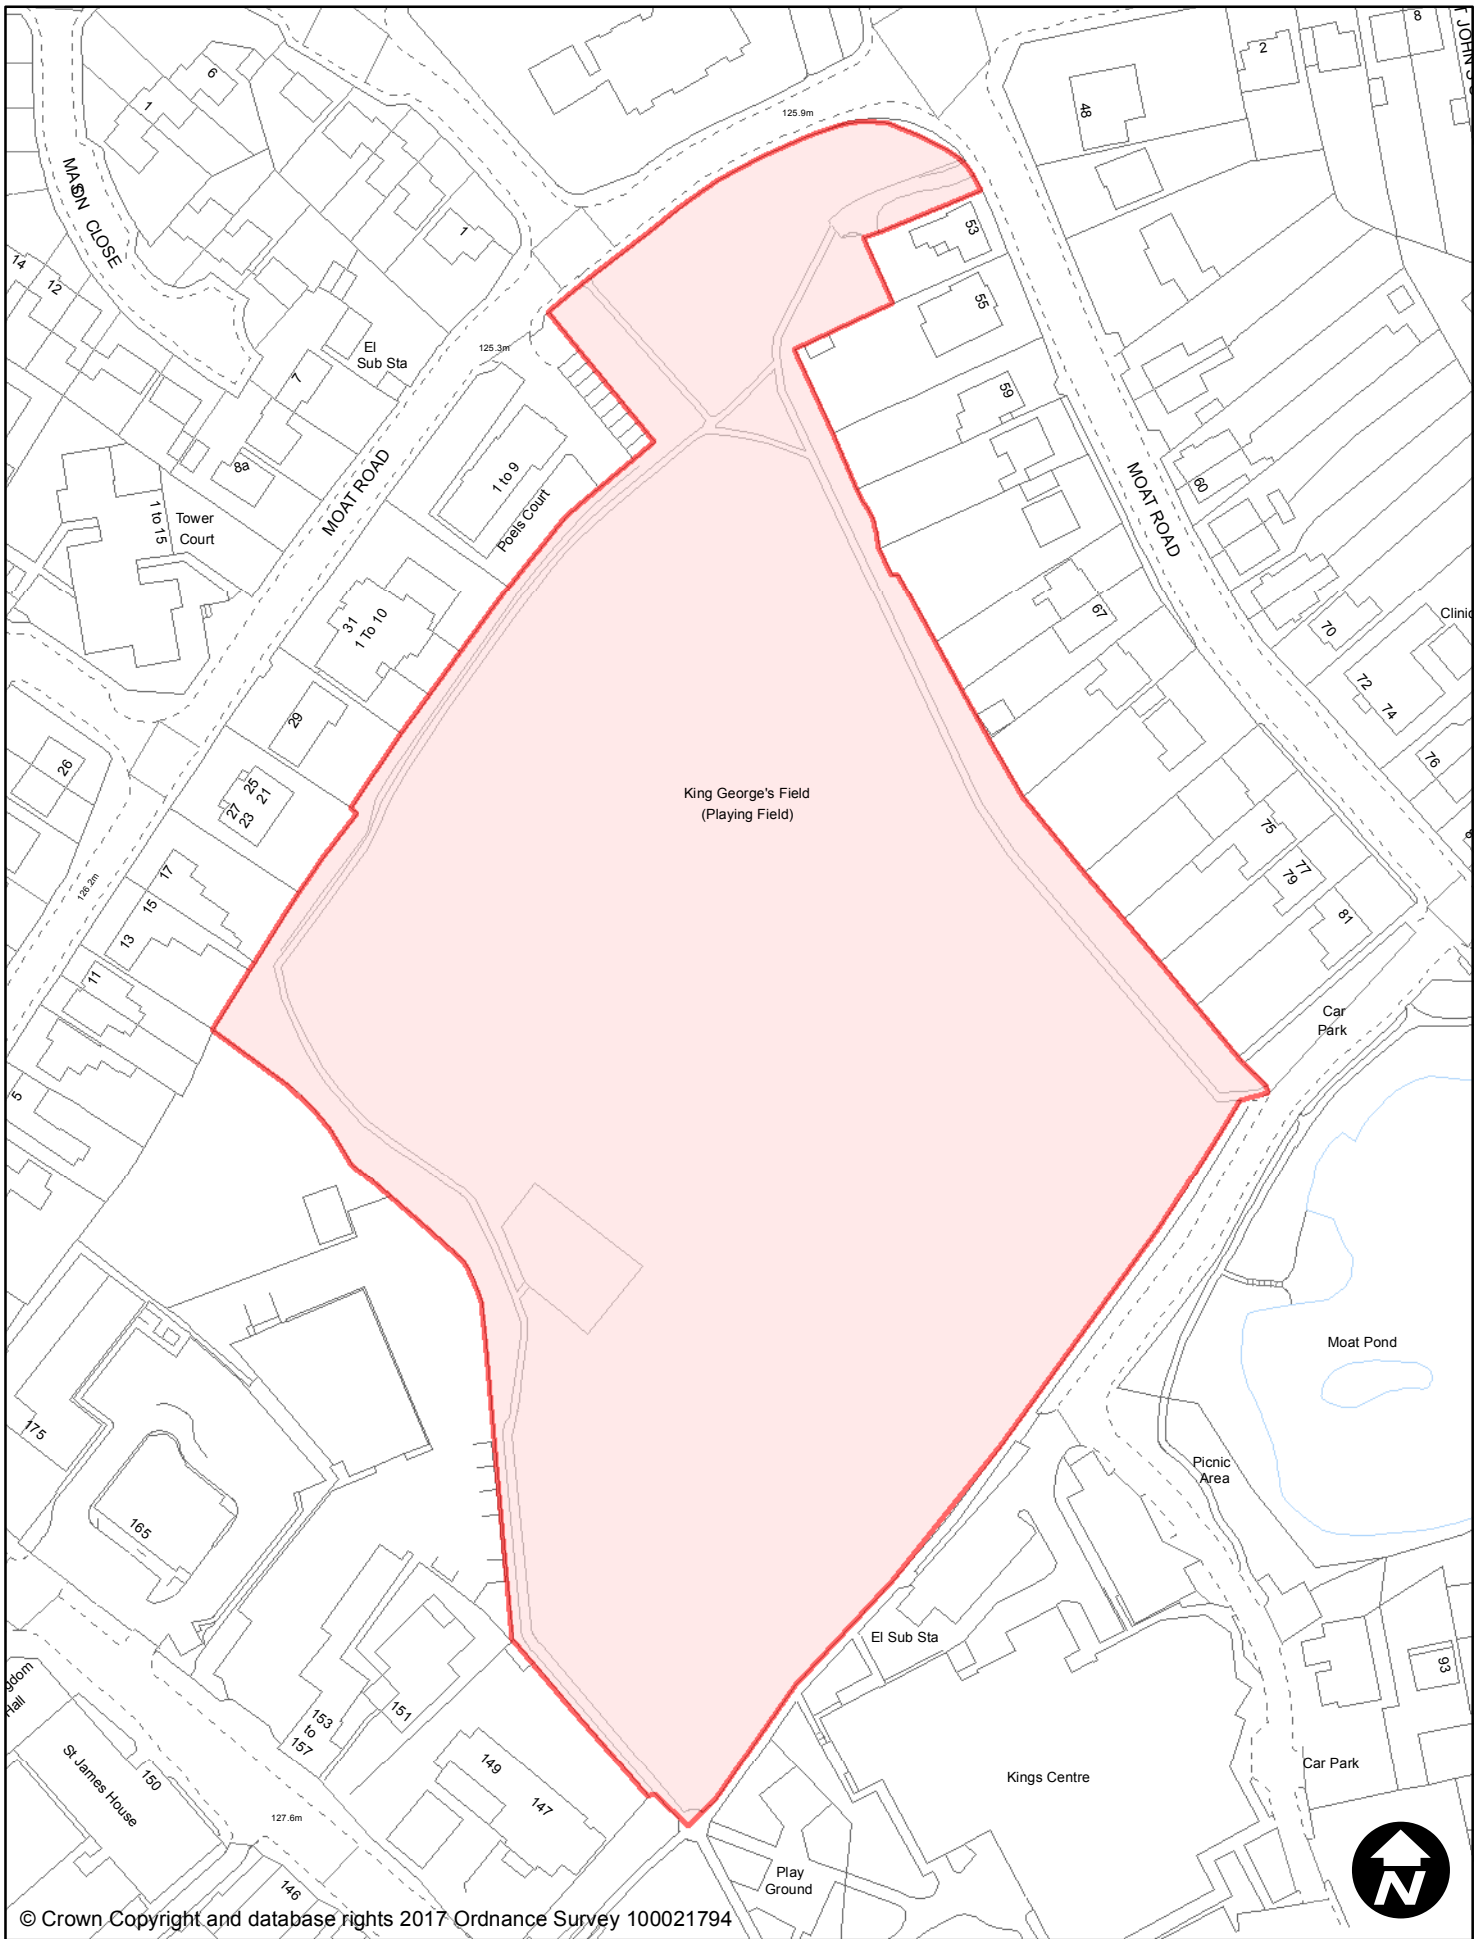

© Crown Copyright and database rights 2017 Ordnance Survey 100021794

PUBLIC SPACE PROTECTION ORDER (SCHEDULE 1)

May 2017

Order Type: Dog Fouling
Site Name: King George's Field
Site Reference: PSPO/295/FL **Town / Parish:** East Grinstead

Scale: 1:1,400