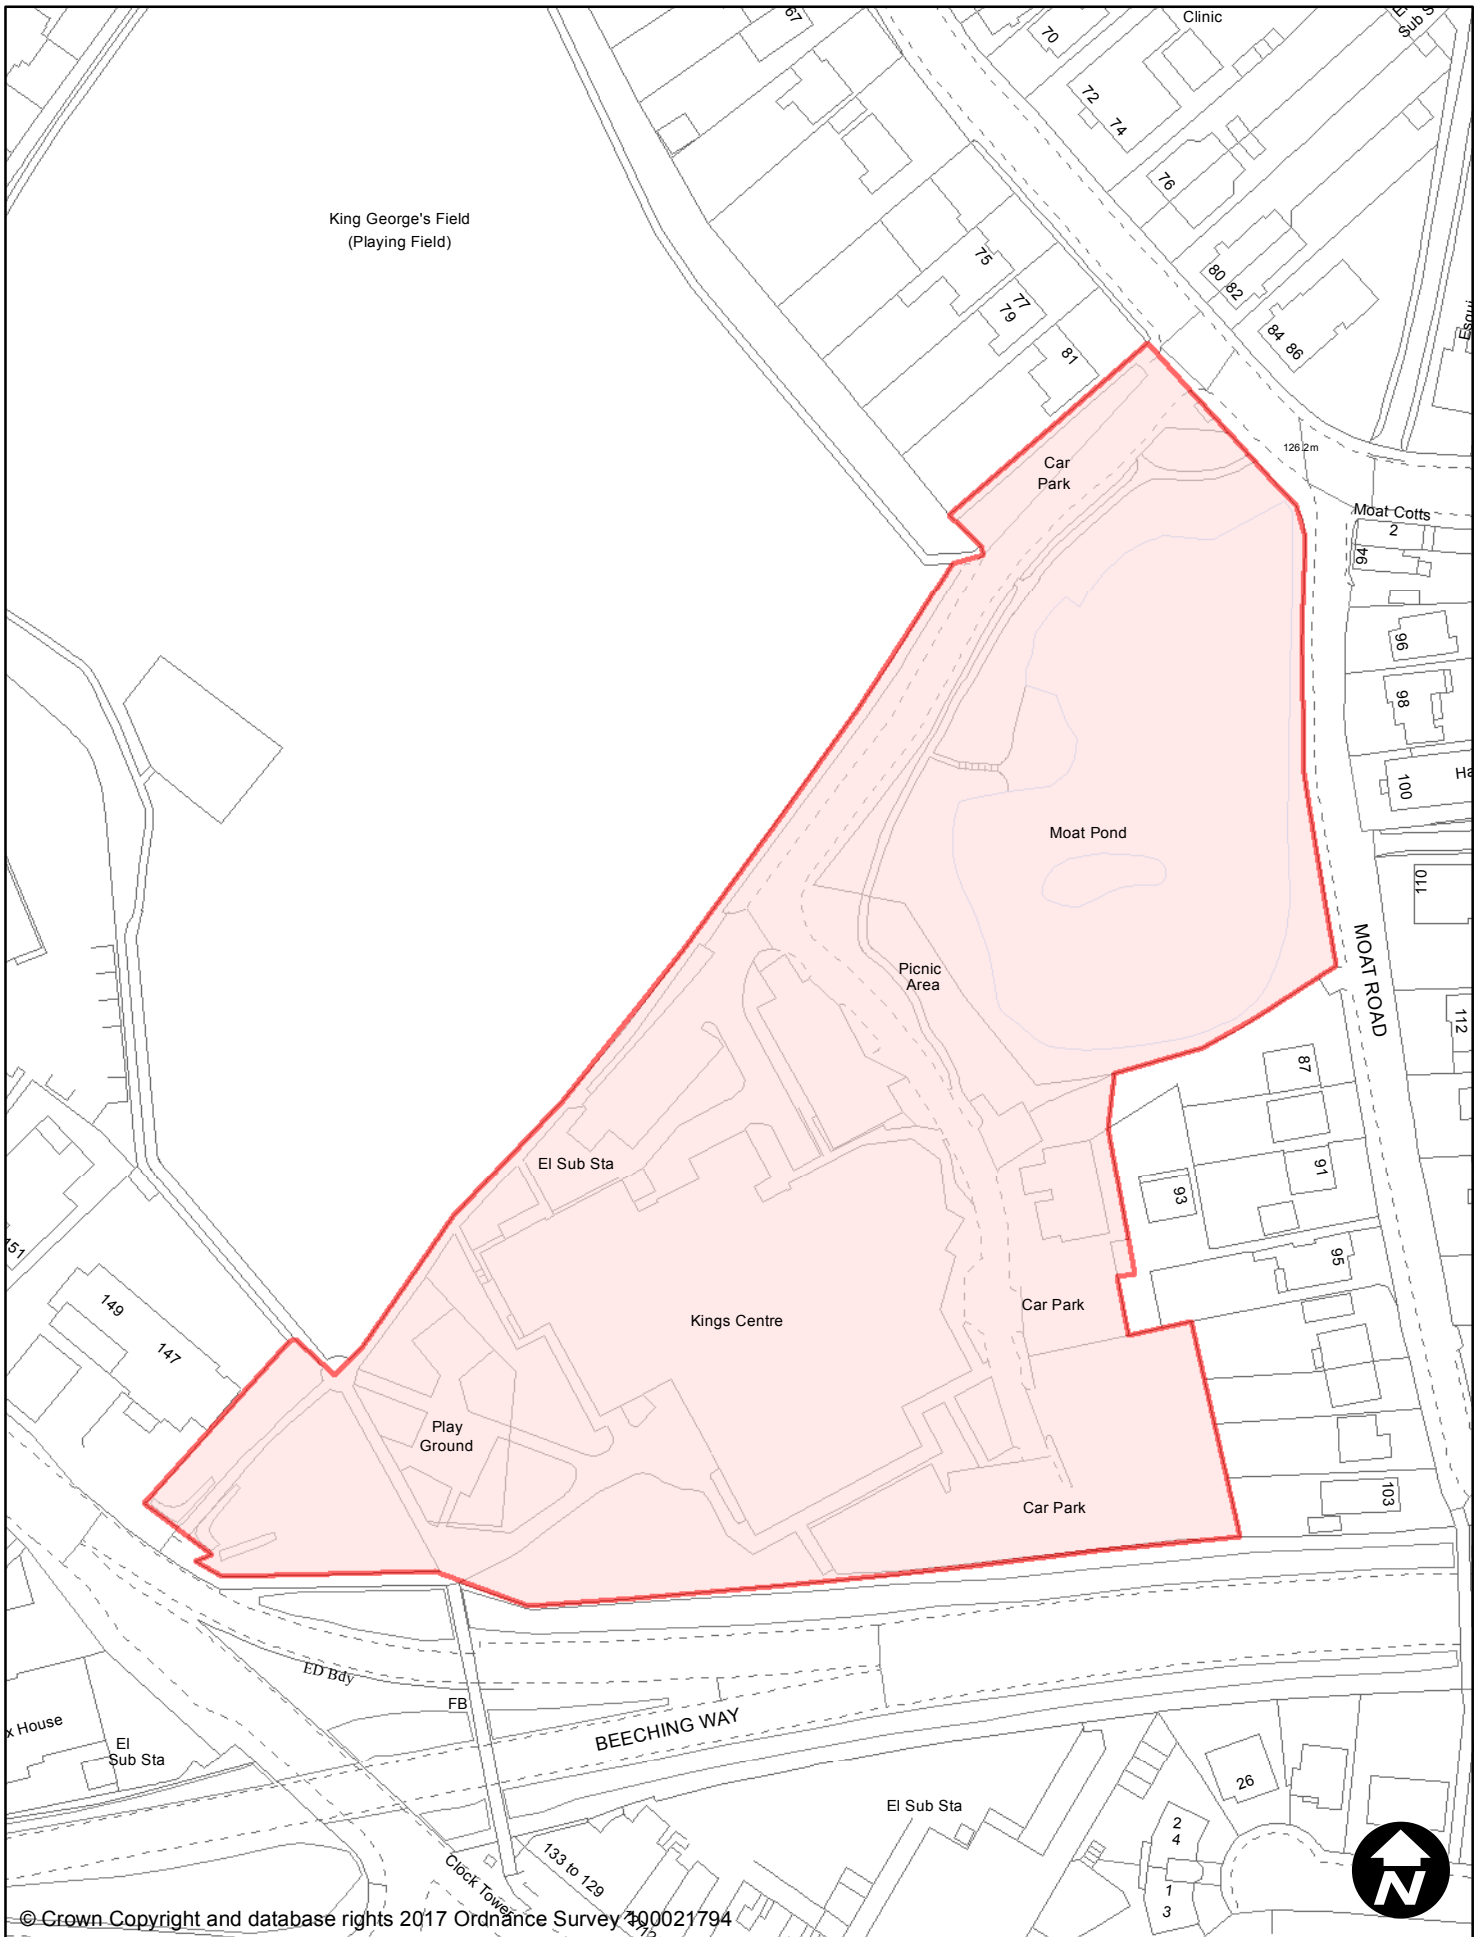

PUBLIC SPACE PROTECTION ORDER (SCHEDULE 1)

May 2017

Order Type: Dog Fouling
Site Name: Kings Centre Site & Moat Pond
Site Reference: PSPO/006/FL   Town / Parish: East Grinstead

Scale: 1:1,250