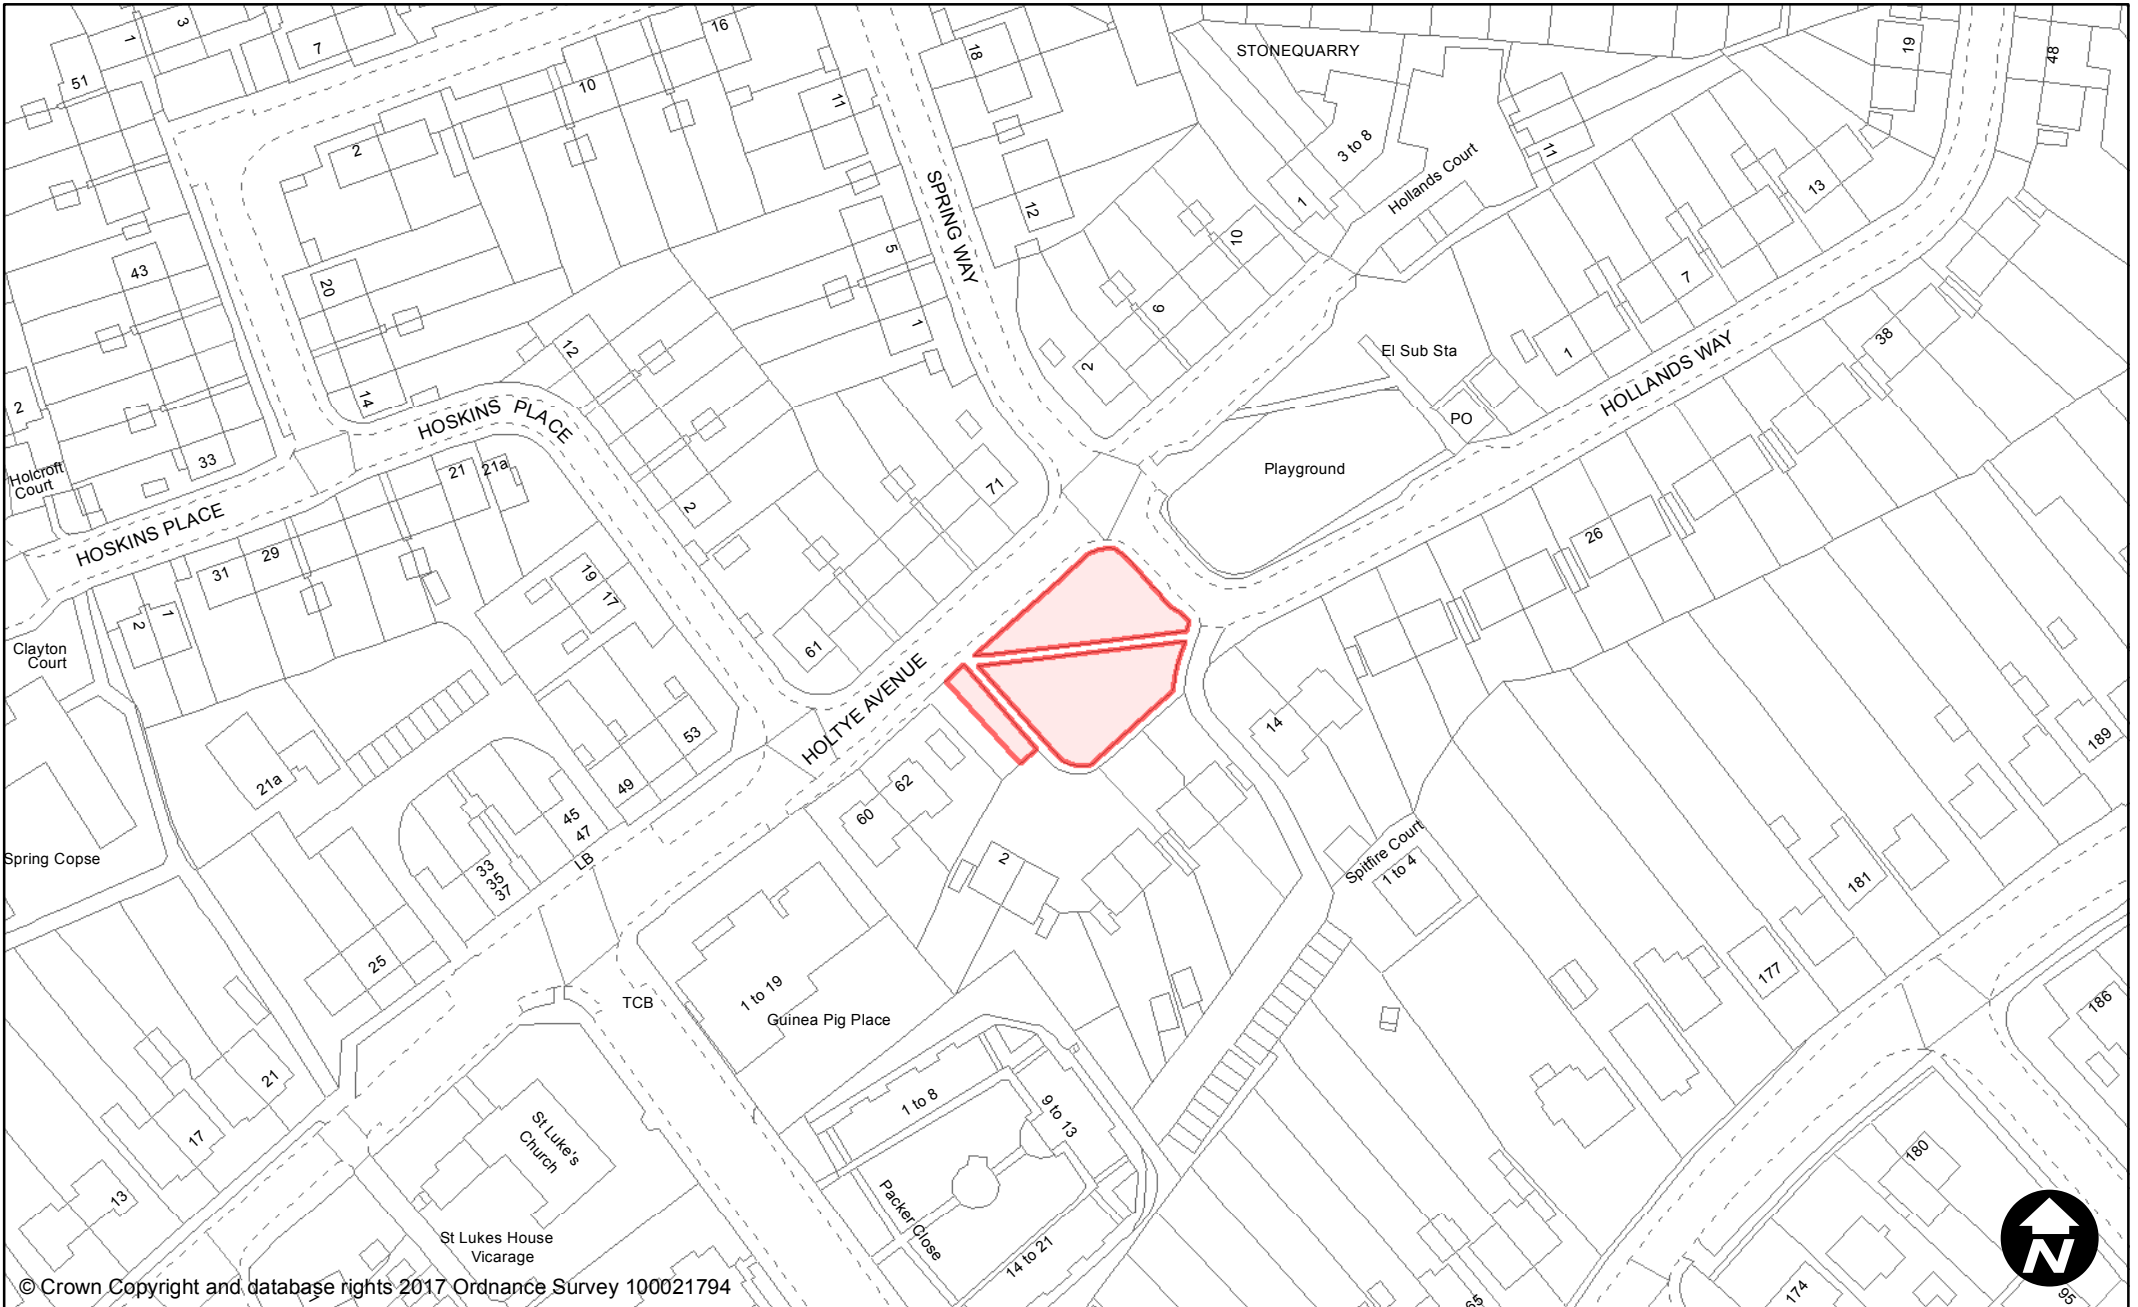

© Crown Copyright and database rights 2017 Ordnance Survey 100021794

**PUBLIC SPACE
PROTECTION ORDER
(SCHEDULE 1)**

Order Type: Dog Fouling
Site Name: Holtye Avenue
Site Reference: PSPO/173/FL

Town / Parish: East Grinstead

May 2017

Scale: 1:1,250