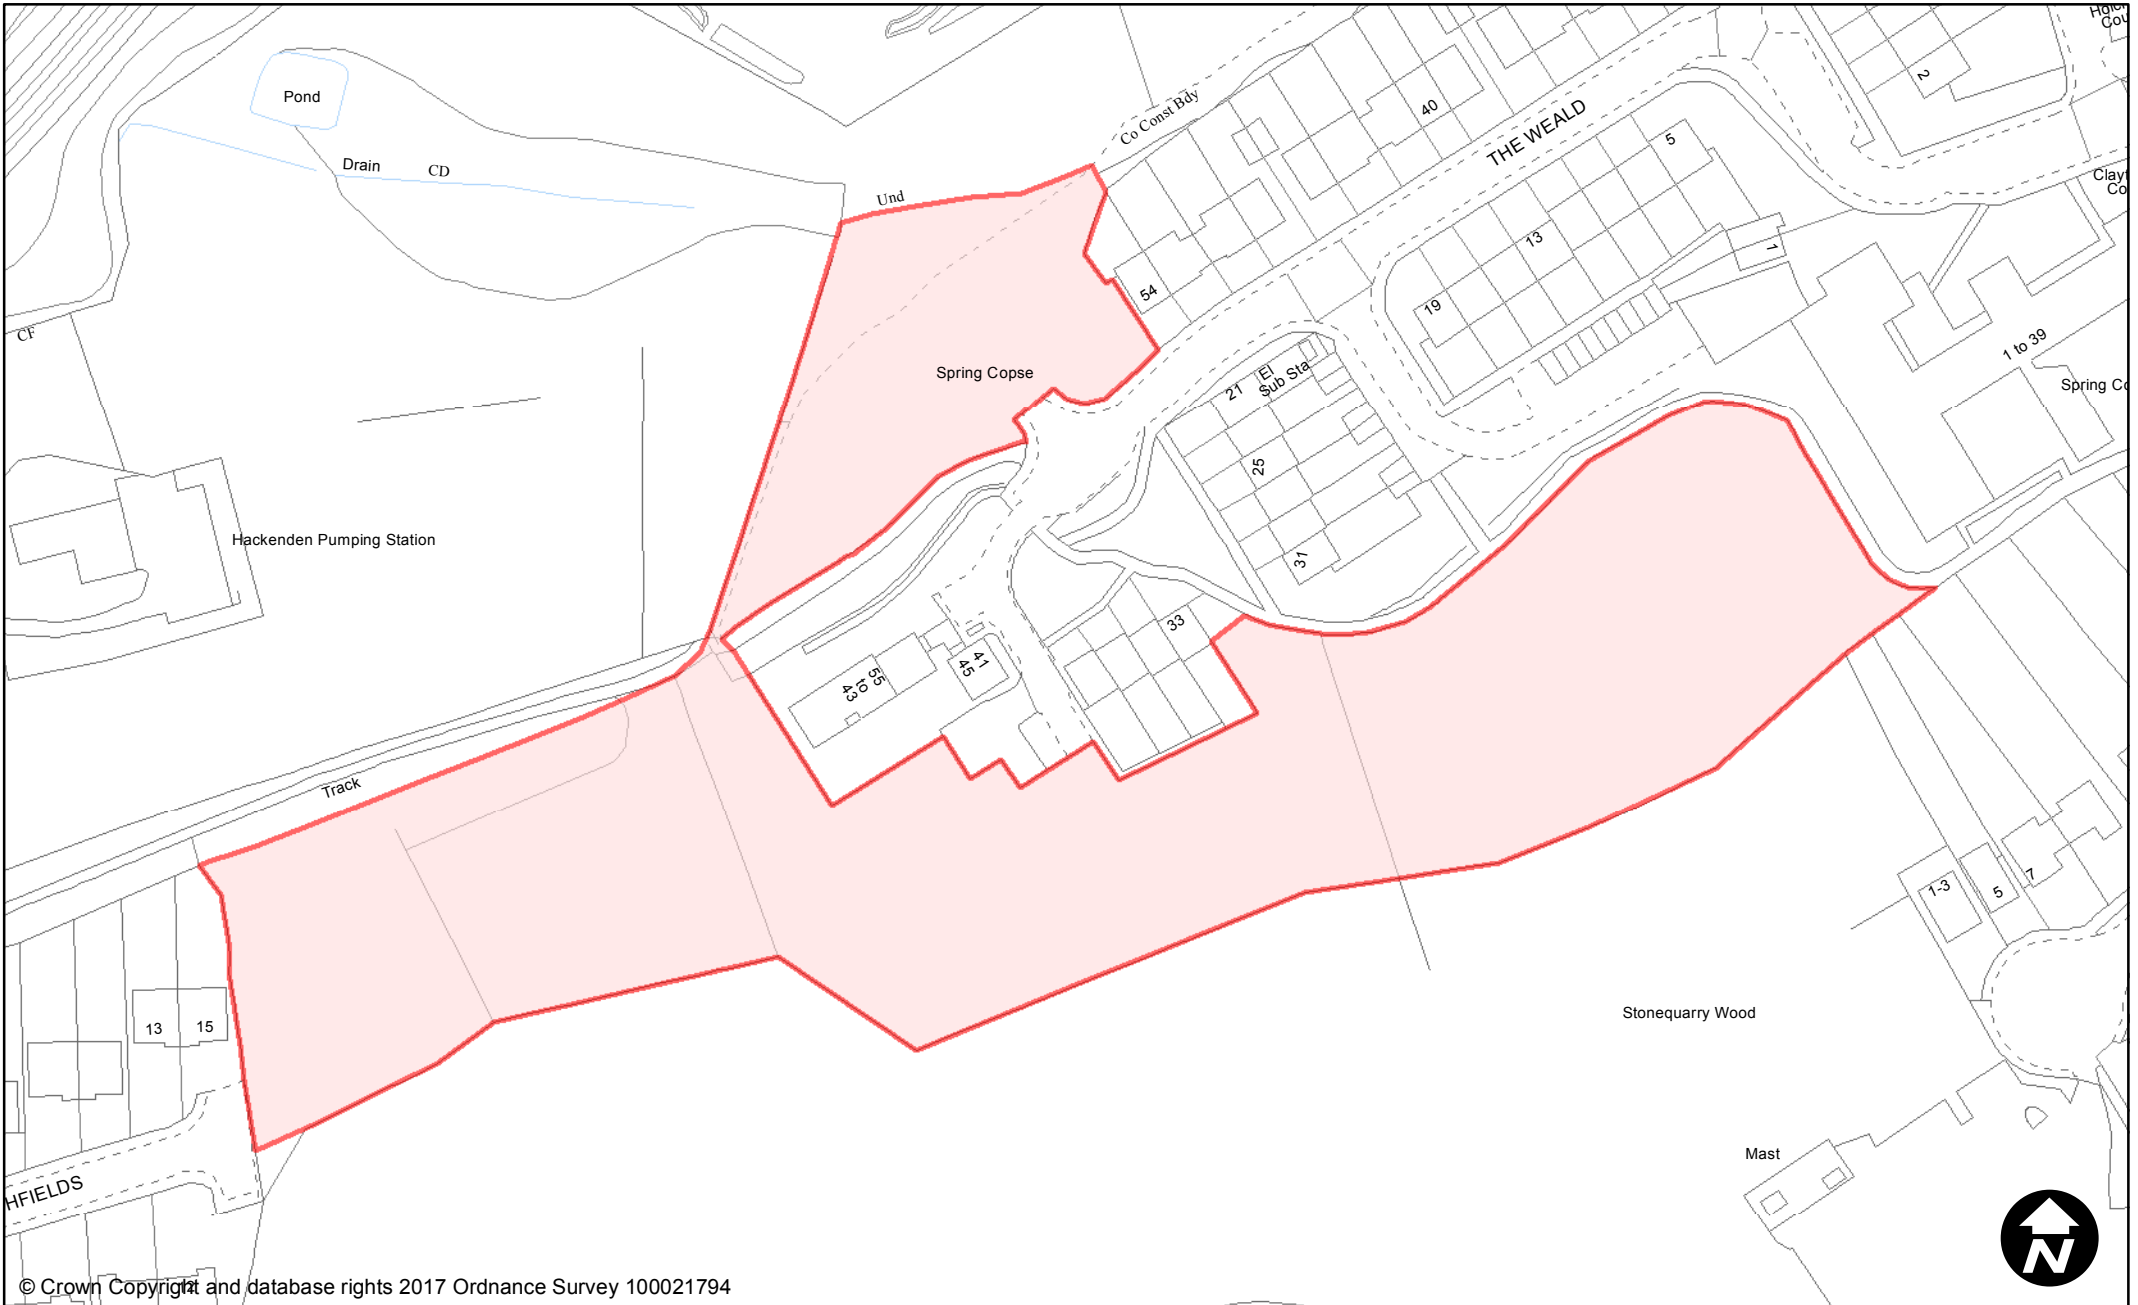

© Crown Copyright and database rights 2017 Ordnance Survey 100021794

**PUBLIC SPACE
PROTECTION ORDER
(SCHEDULE 1)**

Order Type: Dog Fouling
Site Name: Spring Copse
Site Reference: PSPO/184/FL

Town / Parish: East Grinstead

May 2017

Scale: 1:1,250