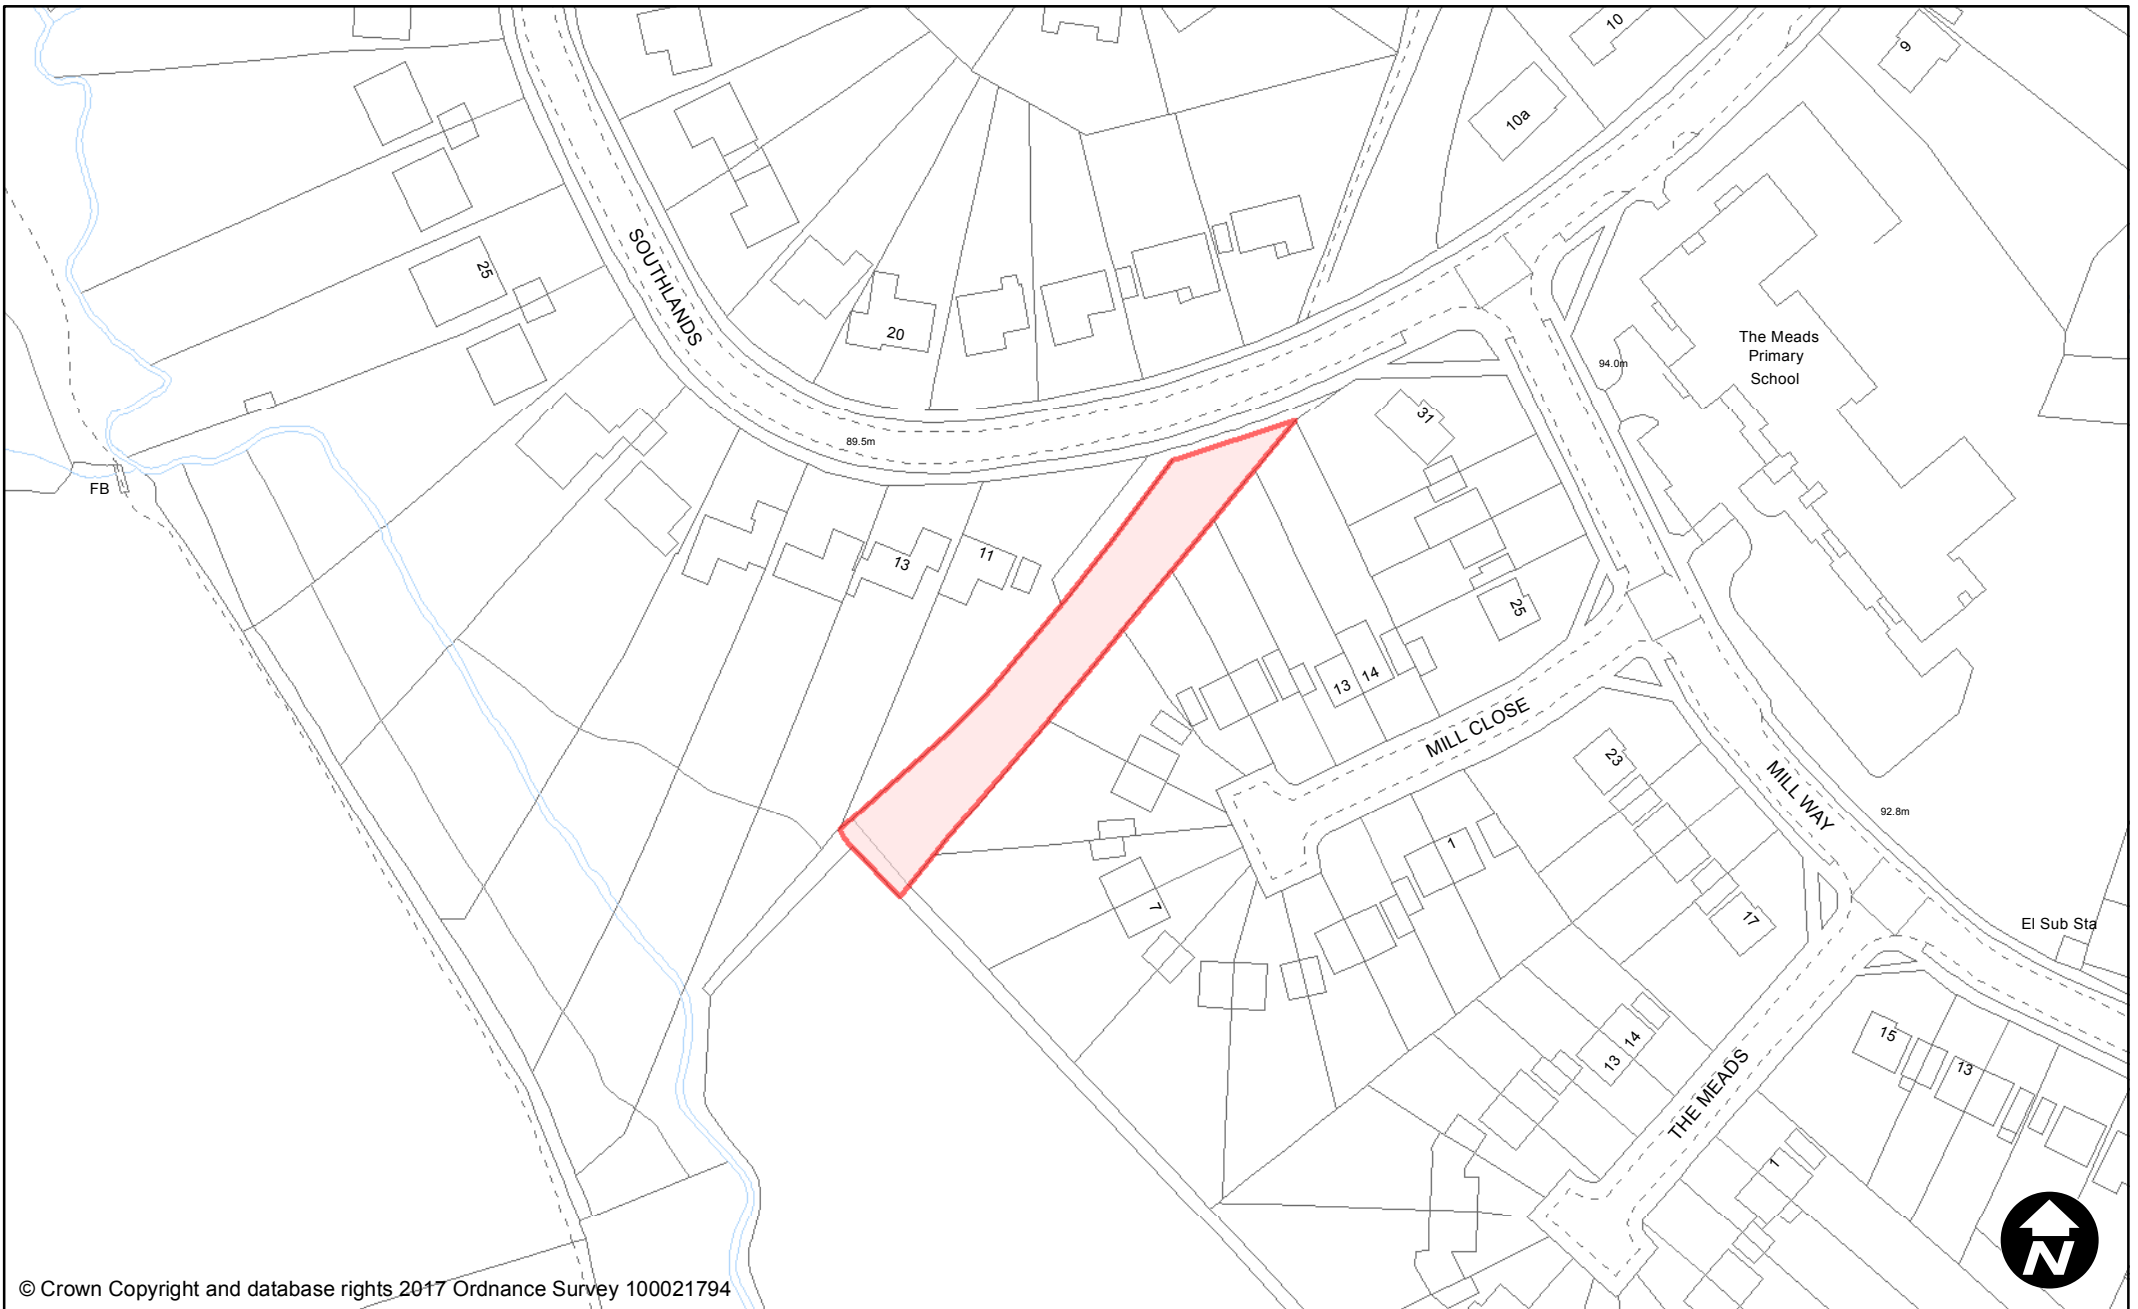

© Crown Copyright and database rights 2017 Ordnance Survey 100021794

**PUBLIC SPACE
PROTECTION ORDER
(SCHEDULE 1)**

Order Type: Dog Fouling
Site Name: Southlands
Site Reference: PSPO/183/FL

Town / Parish: East Grinstead

May 2017

Scale: 1:1,250