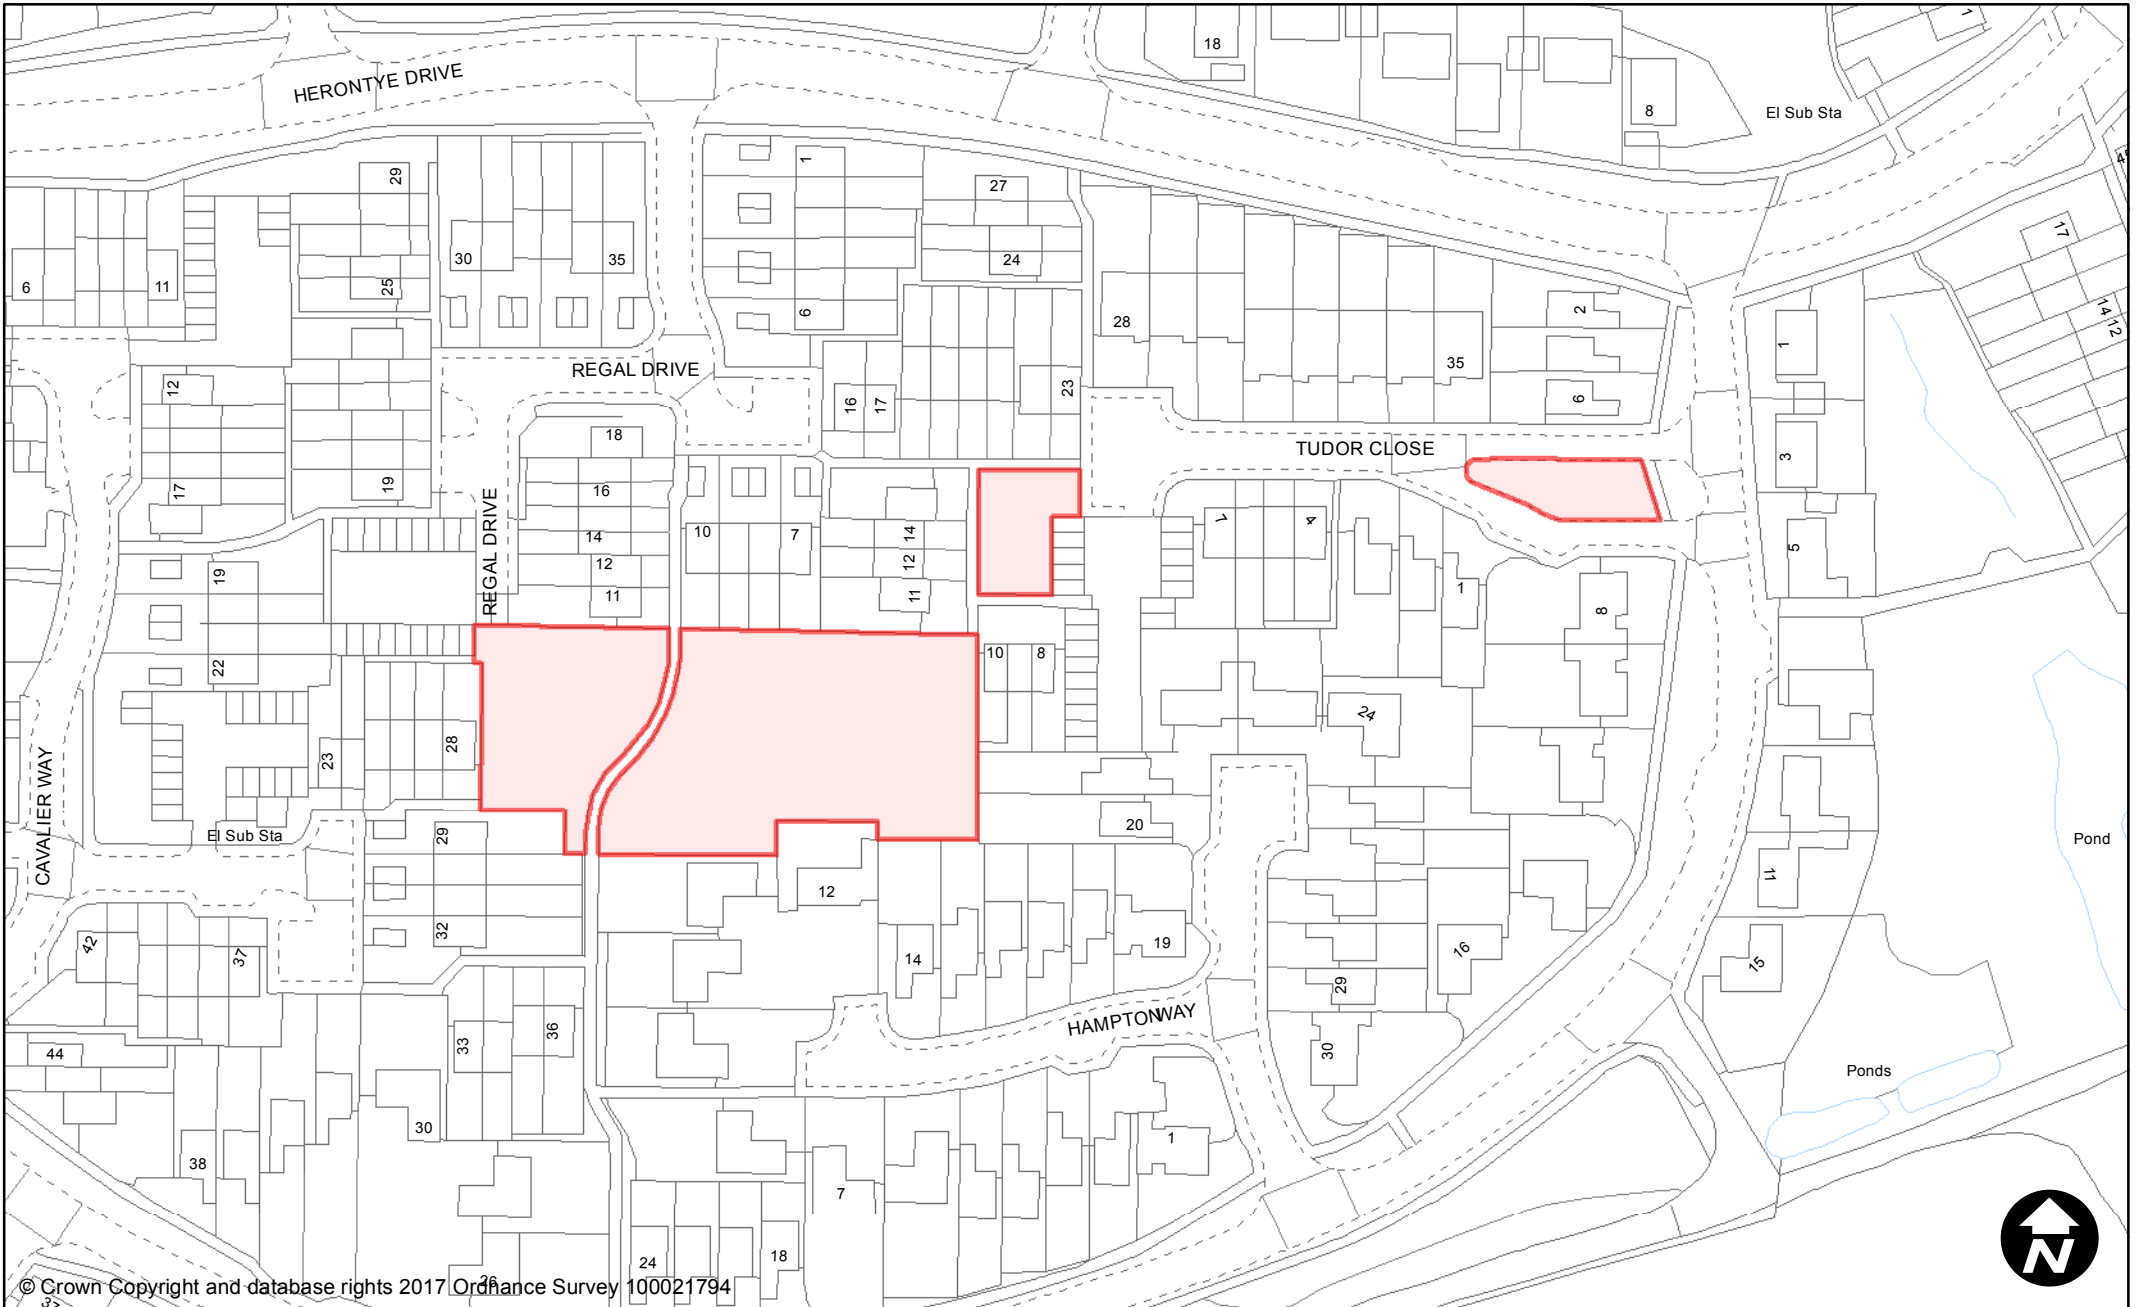

Town / Parish: East Grinstead

May 2017

Scale: 1:1,250

© Crown Copyright and database rights 2017 Ordnance Survey 100021794

**PUBLIC SPACE
PROTECTION ORDER
(SCHEDULE 1)**

Order Type: Dog Fouling
Site Name: Tudor Close
Site Reference: PSPO/191/FL