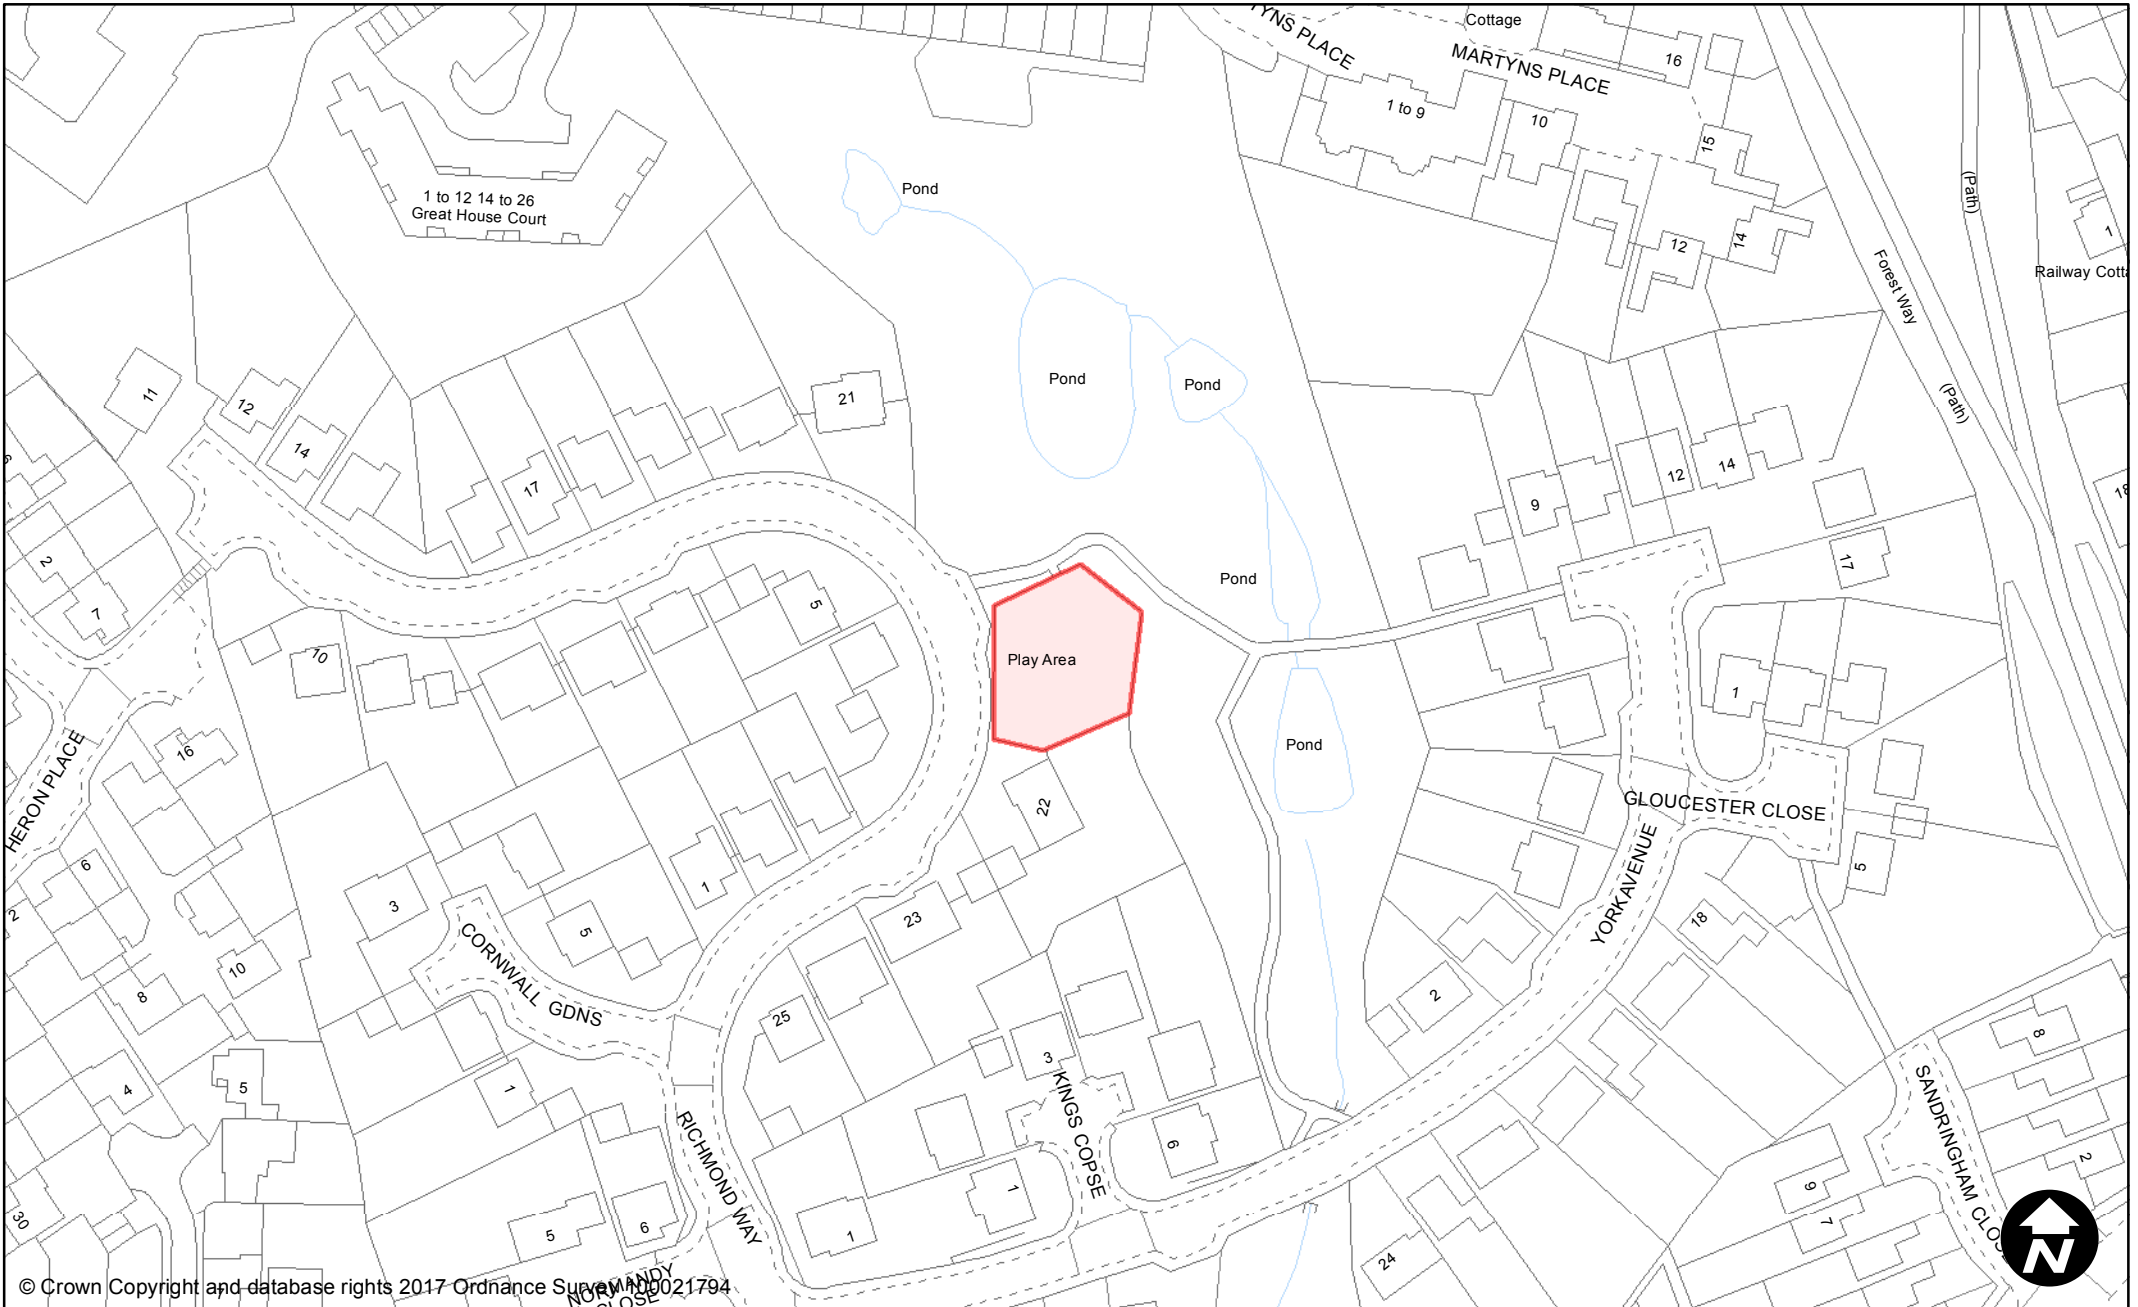

May 2017

Scale: 1:1,250

© Crown Copyright and database rights 2017 Ordnance Survey 100021794

**PUBLIC SPACE
PROTECTION ORDER
(SCHEDULE 1)**

Order Type: Dog Fouling
Site Name: Richmond Way Play Area (Herons Ghyll)
Site Reference: PSPO/182/FL
Town / Parish: East Grinstead