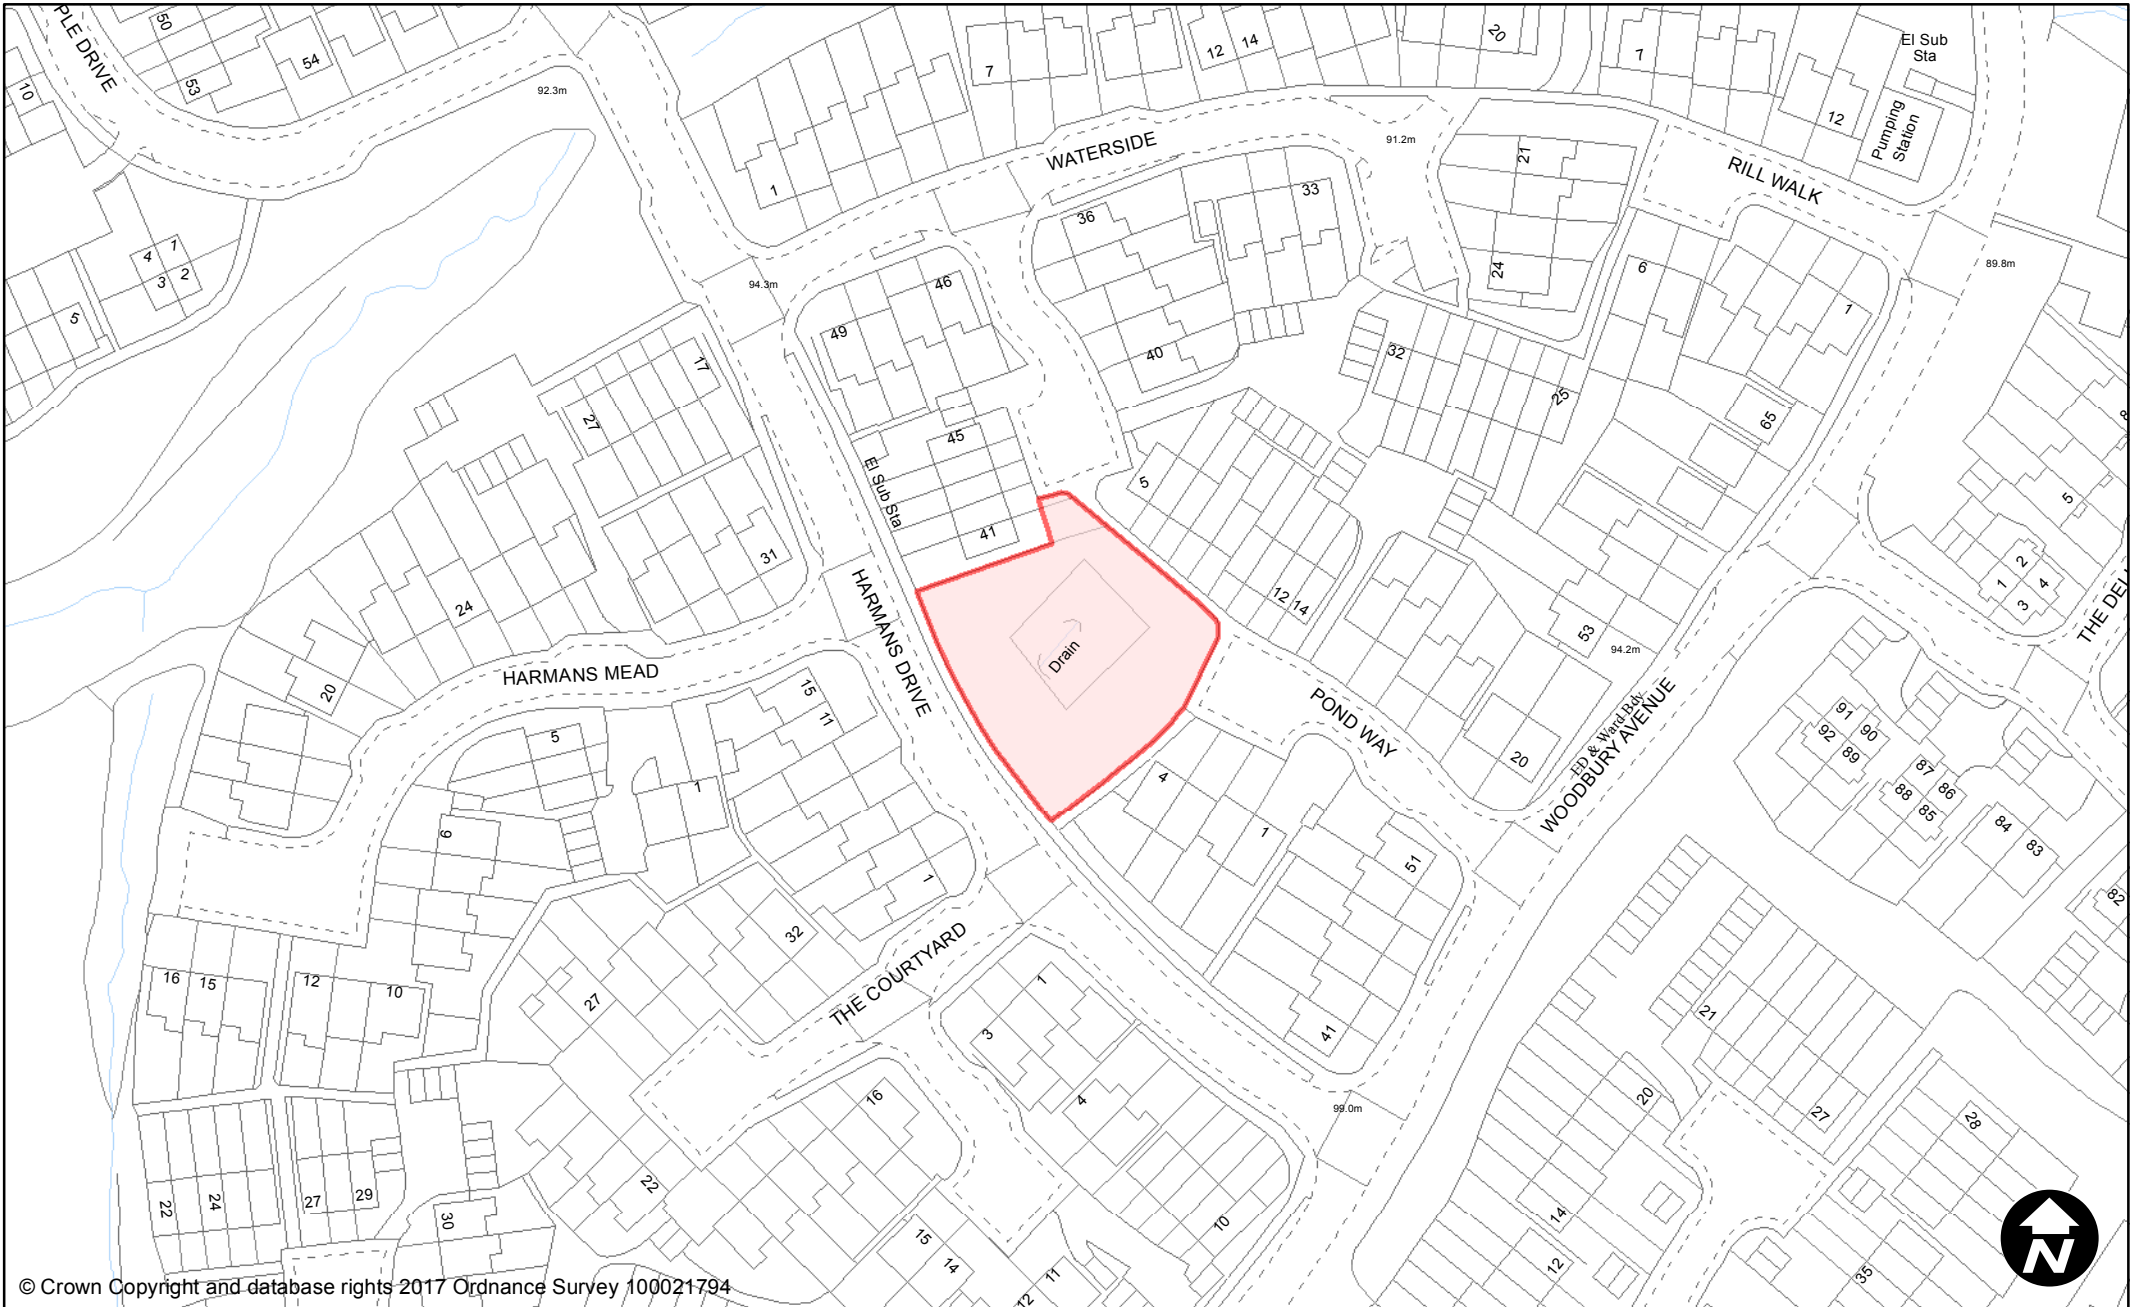

**PUBLIC SPACE
PROTECTION ORDER
(SCHEDULE 1)**

Order Type: Dog Fouling
Site Name: Gloucester Close
Site Reference: PSPO/166/FL

Town / Parish: East Grinstead

May 2017

Scale: 1:1,250

© Crown Copyright and database rights 2017 Ordnance Survey 100021794