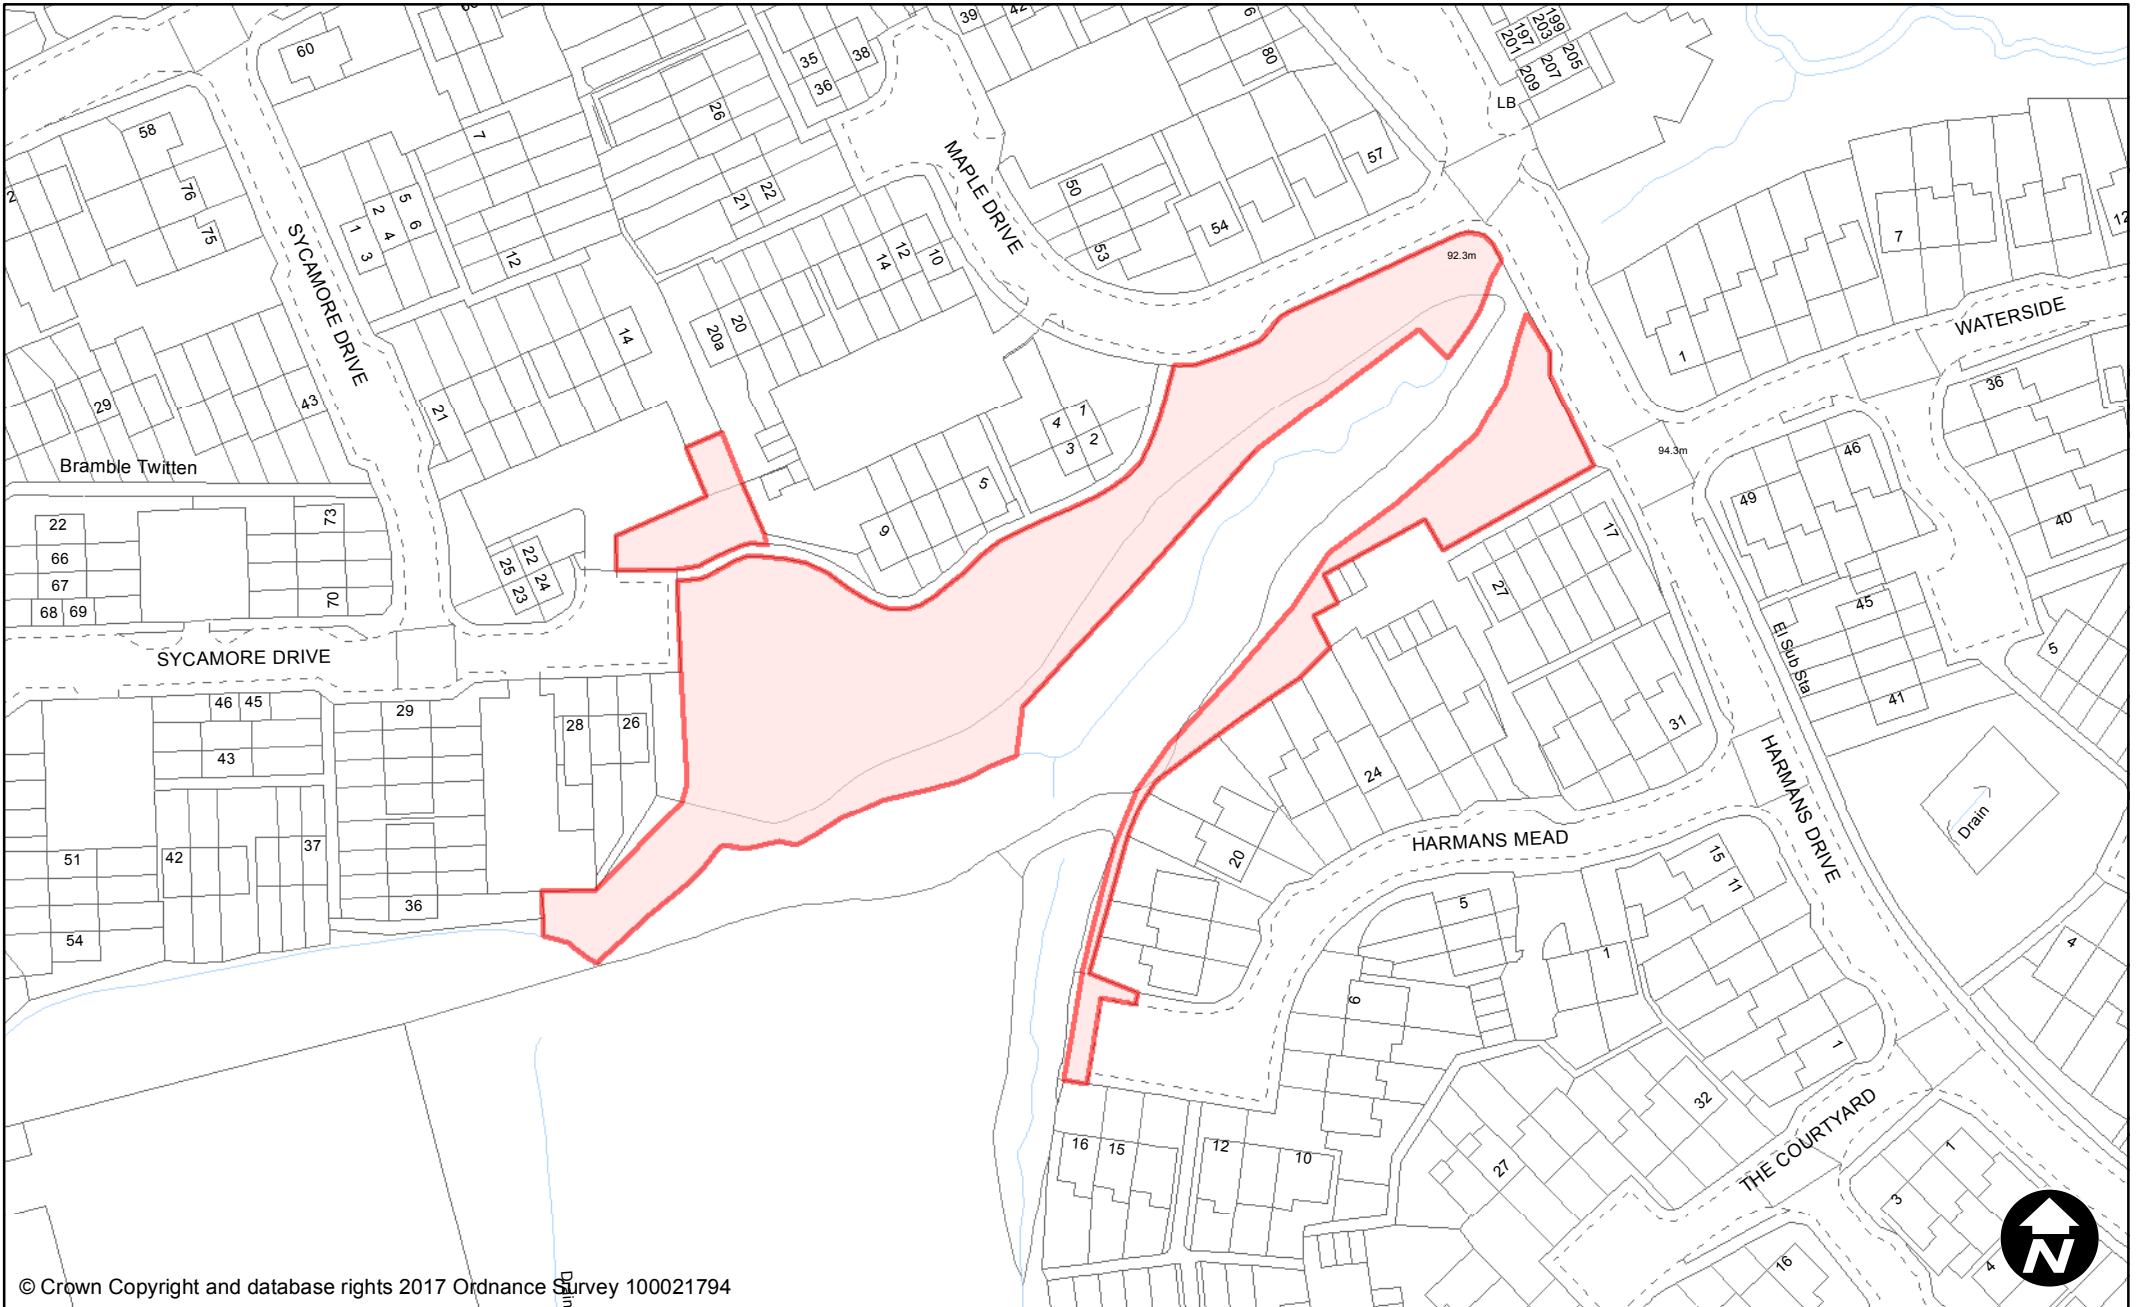

**PUBLIC SPACE
PROTECTION ORDER
(SCHEDULE 1)**

Order Type: Dog Fouling
Site Name: Manor Glade
Site Reference: PSPO/178/FL

Town / Parish: East Grinstead

May 2017

Scale: 1:1,250

© Crown Copyright and database rights 2017 Ordnance Survey 100021794