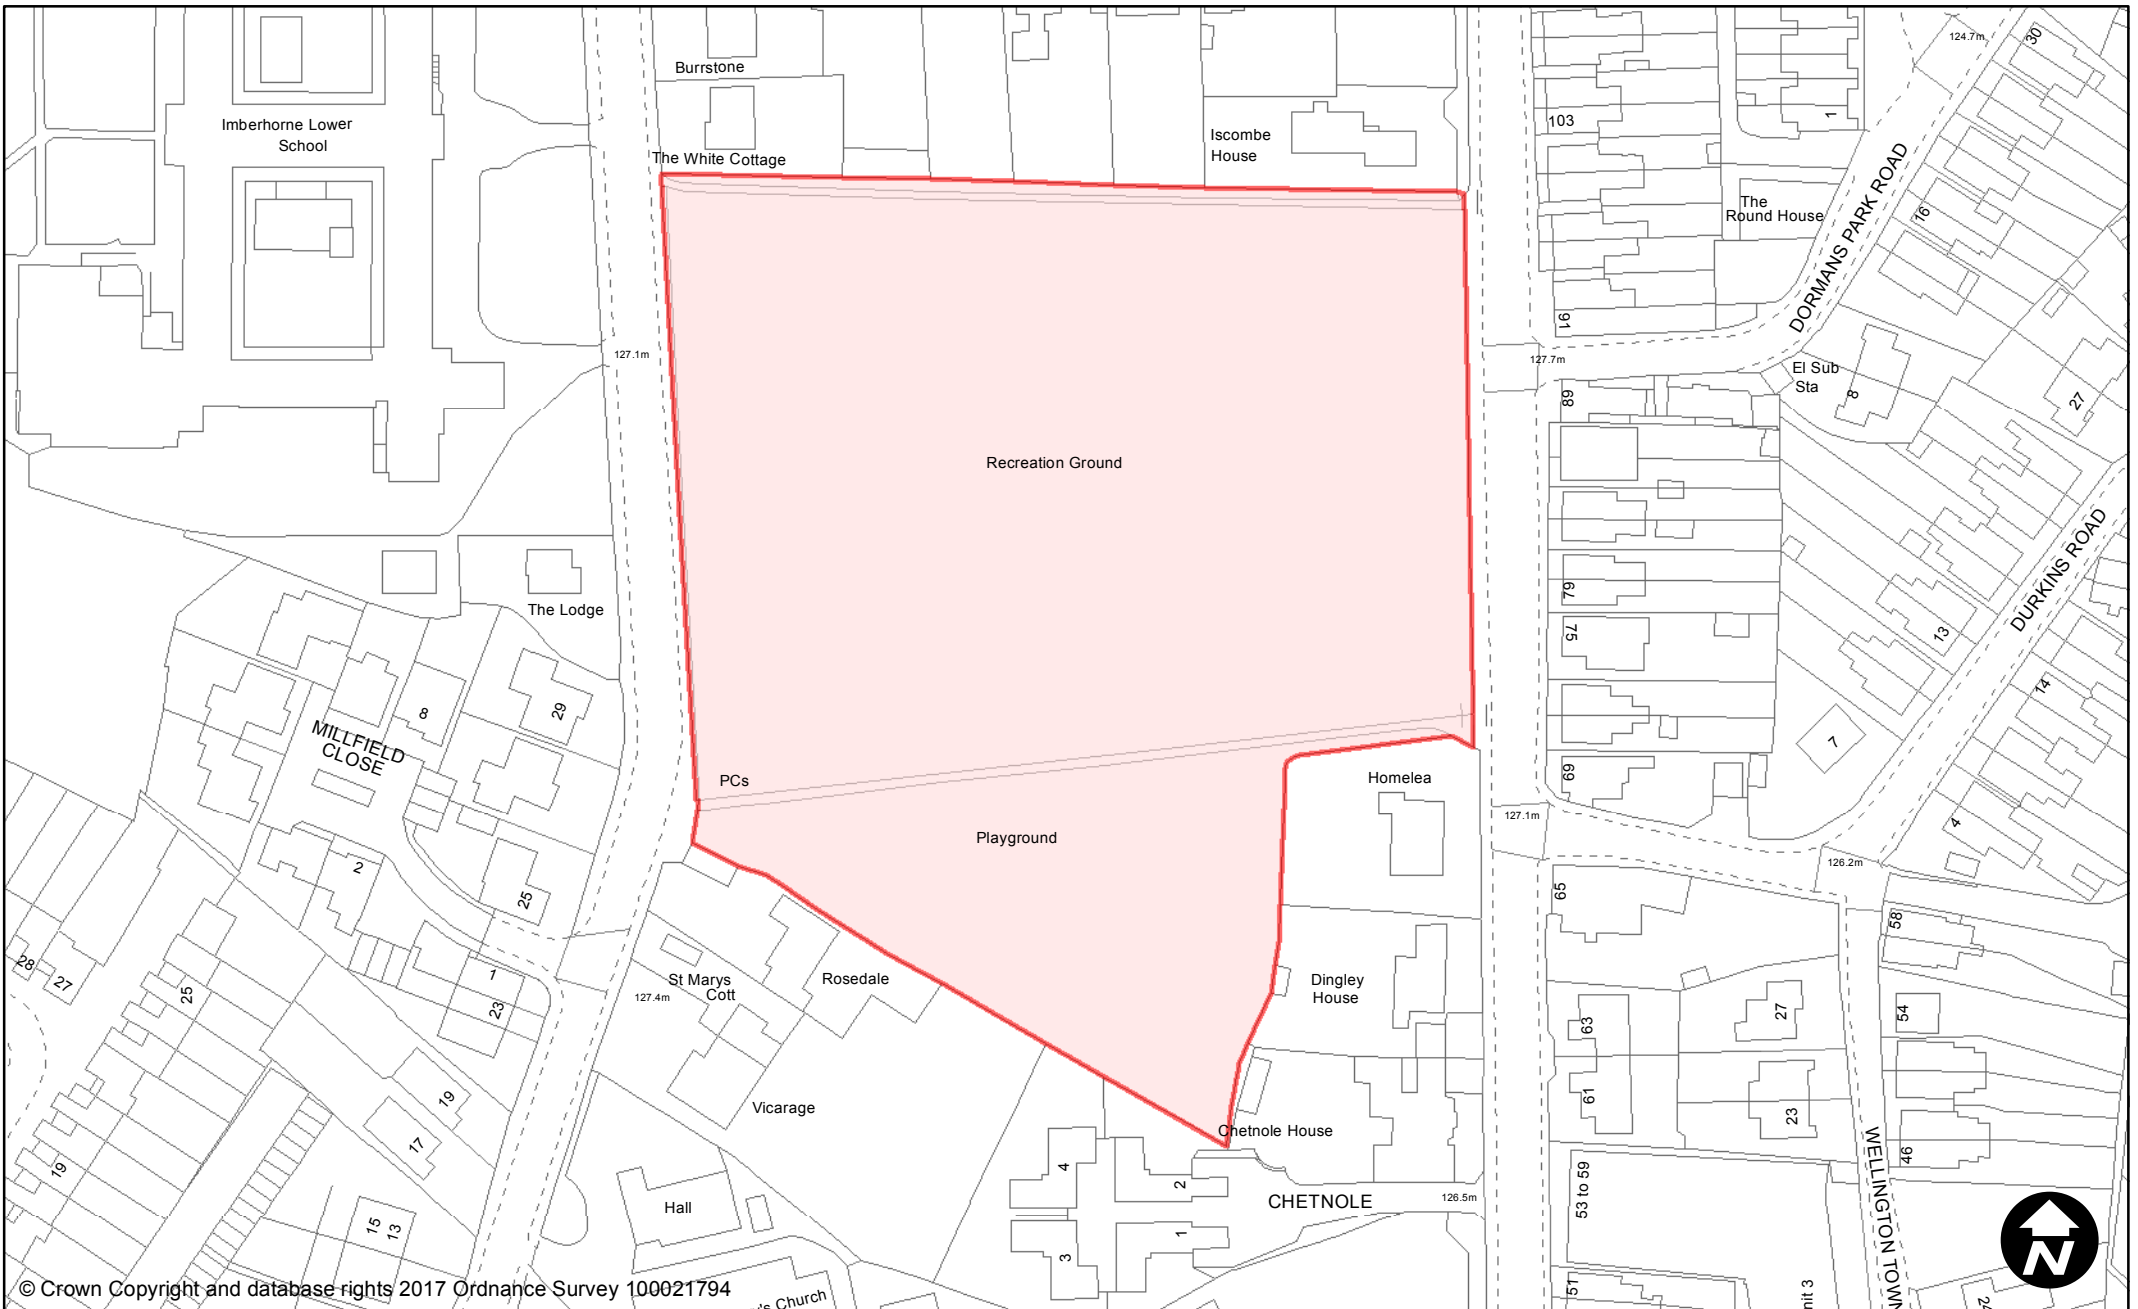

© Crown Copyright and database rights 2017 Ordnance Survey 100021794

**PUBLIC SPACE
PROTECTION ORDER
(SCHEDULE 1)**

Order Type: Dog Fouling
Site Name: Lingfield Road Recreation Ground
Site Reference: PSPO/296/FL
Town / Parish: East Grinstead

May 2017

Scale: 1:1,250