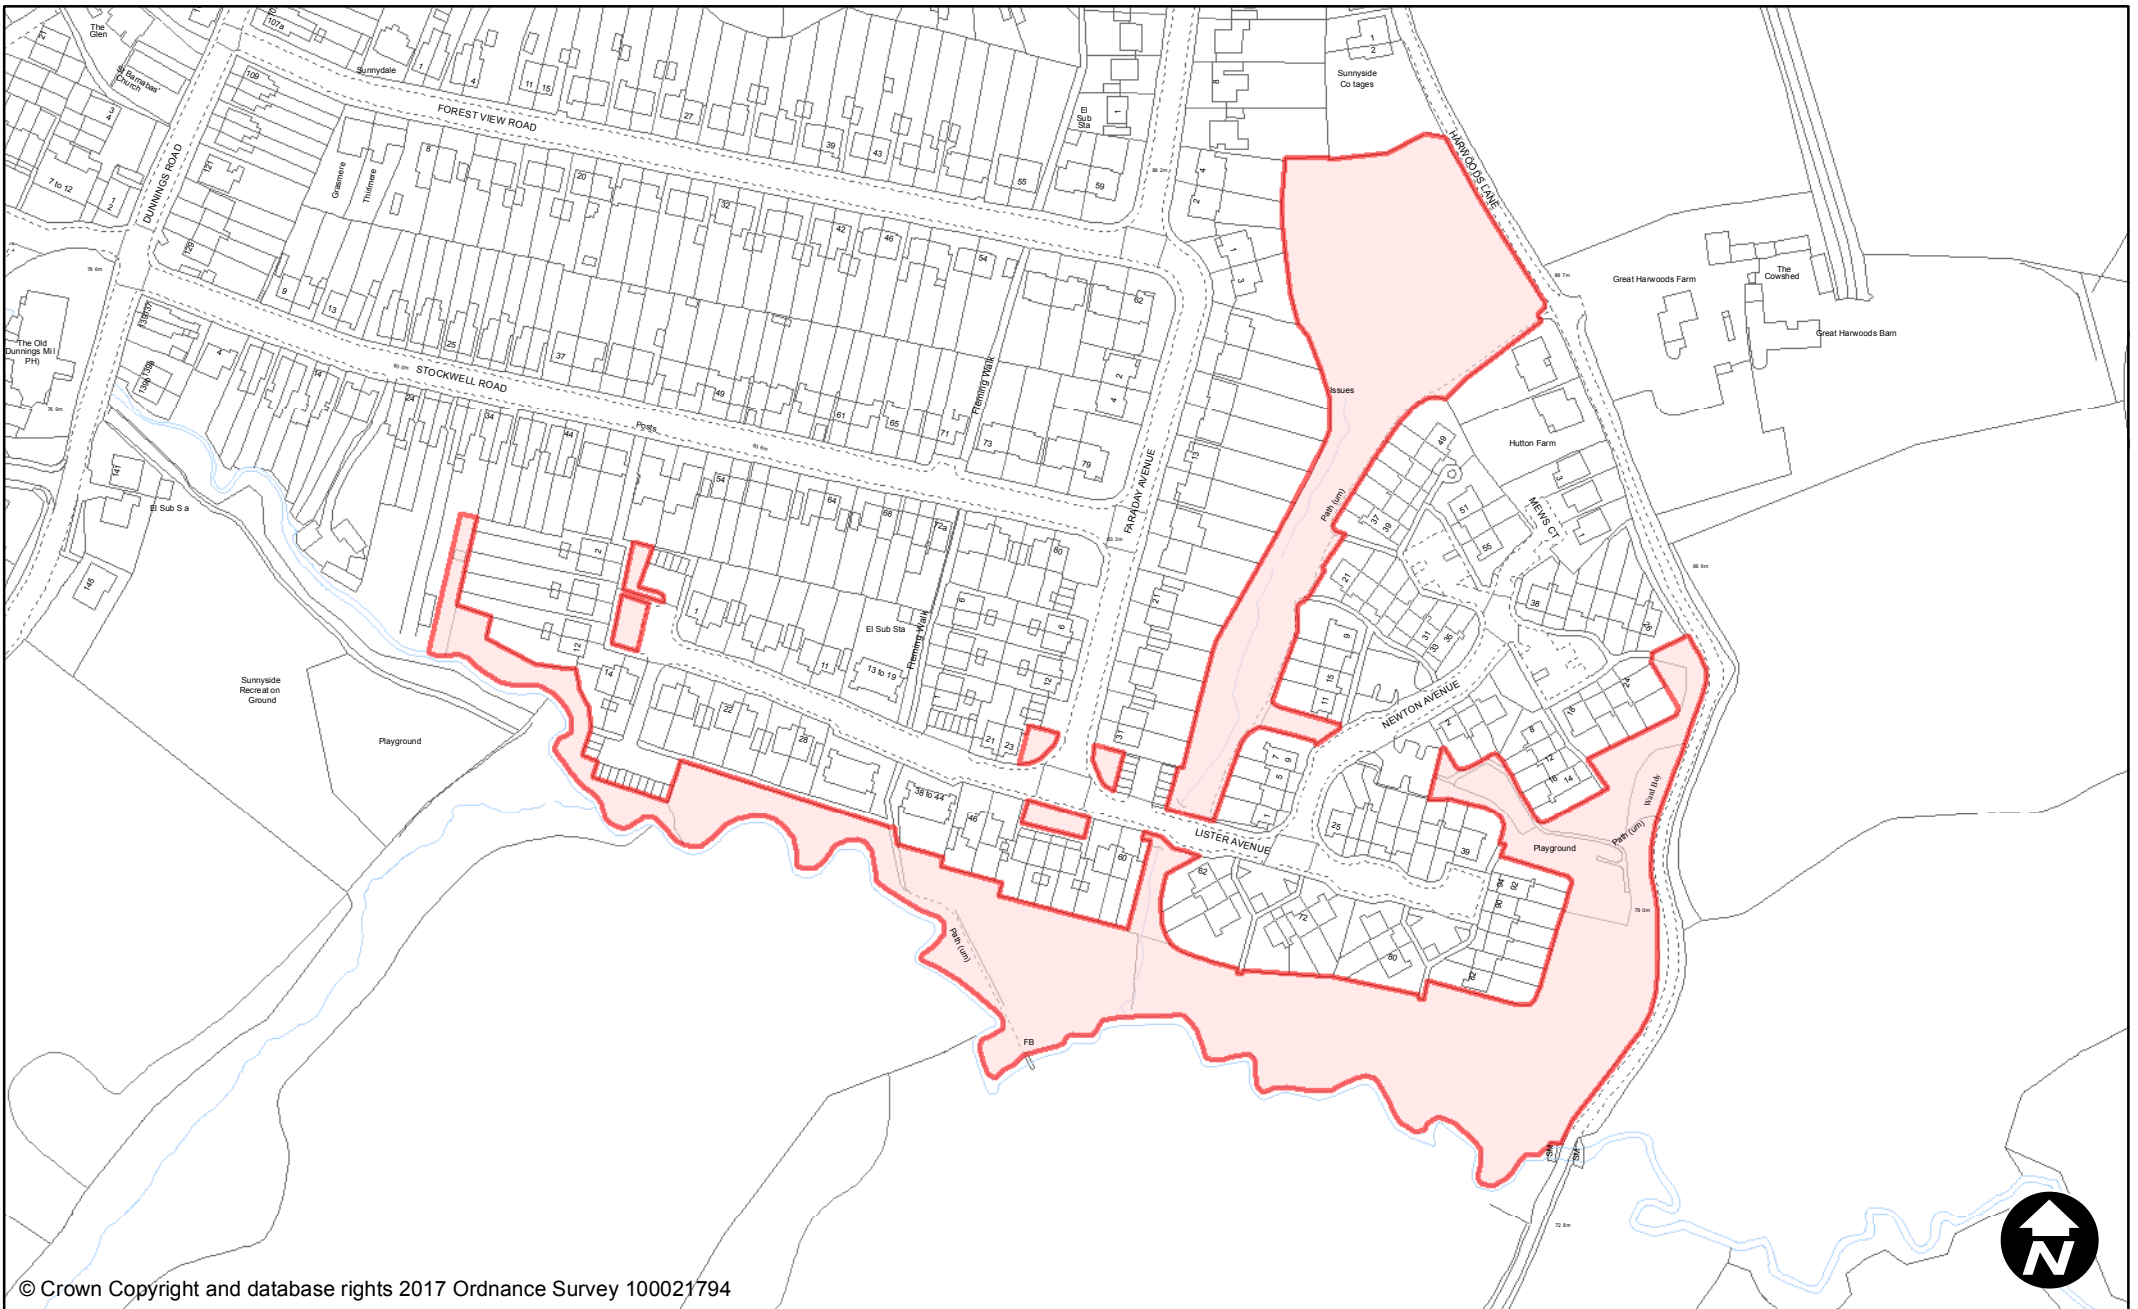

© Crown Copyright and database rights 2017 Ordnance Survey 100021794

**PUBLIC SPACE
PROTECTION ORDER
(SCHEDULE 1)**

Order Type: Dog Fouling
Site Name: Lister / Newton Avenue
Site Reference: PSPO/177/FL

Town / Parish: East Grinstead

May 2017

Scale: 1:2,400