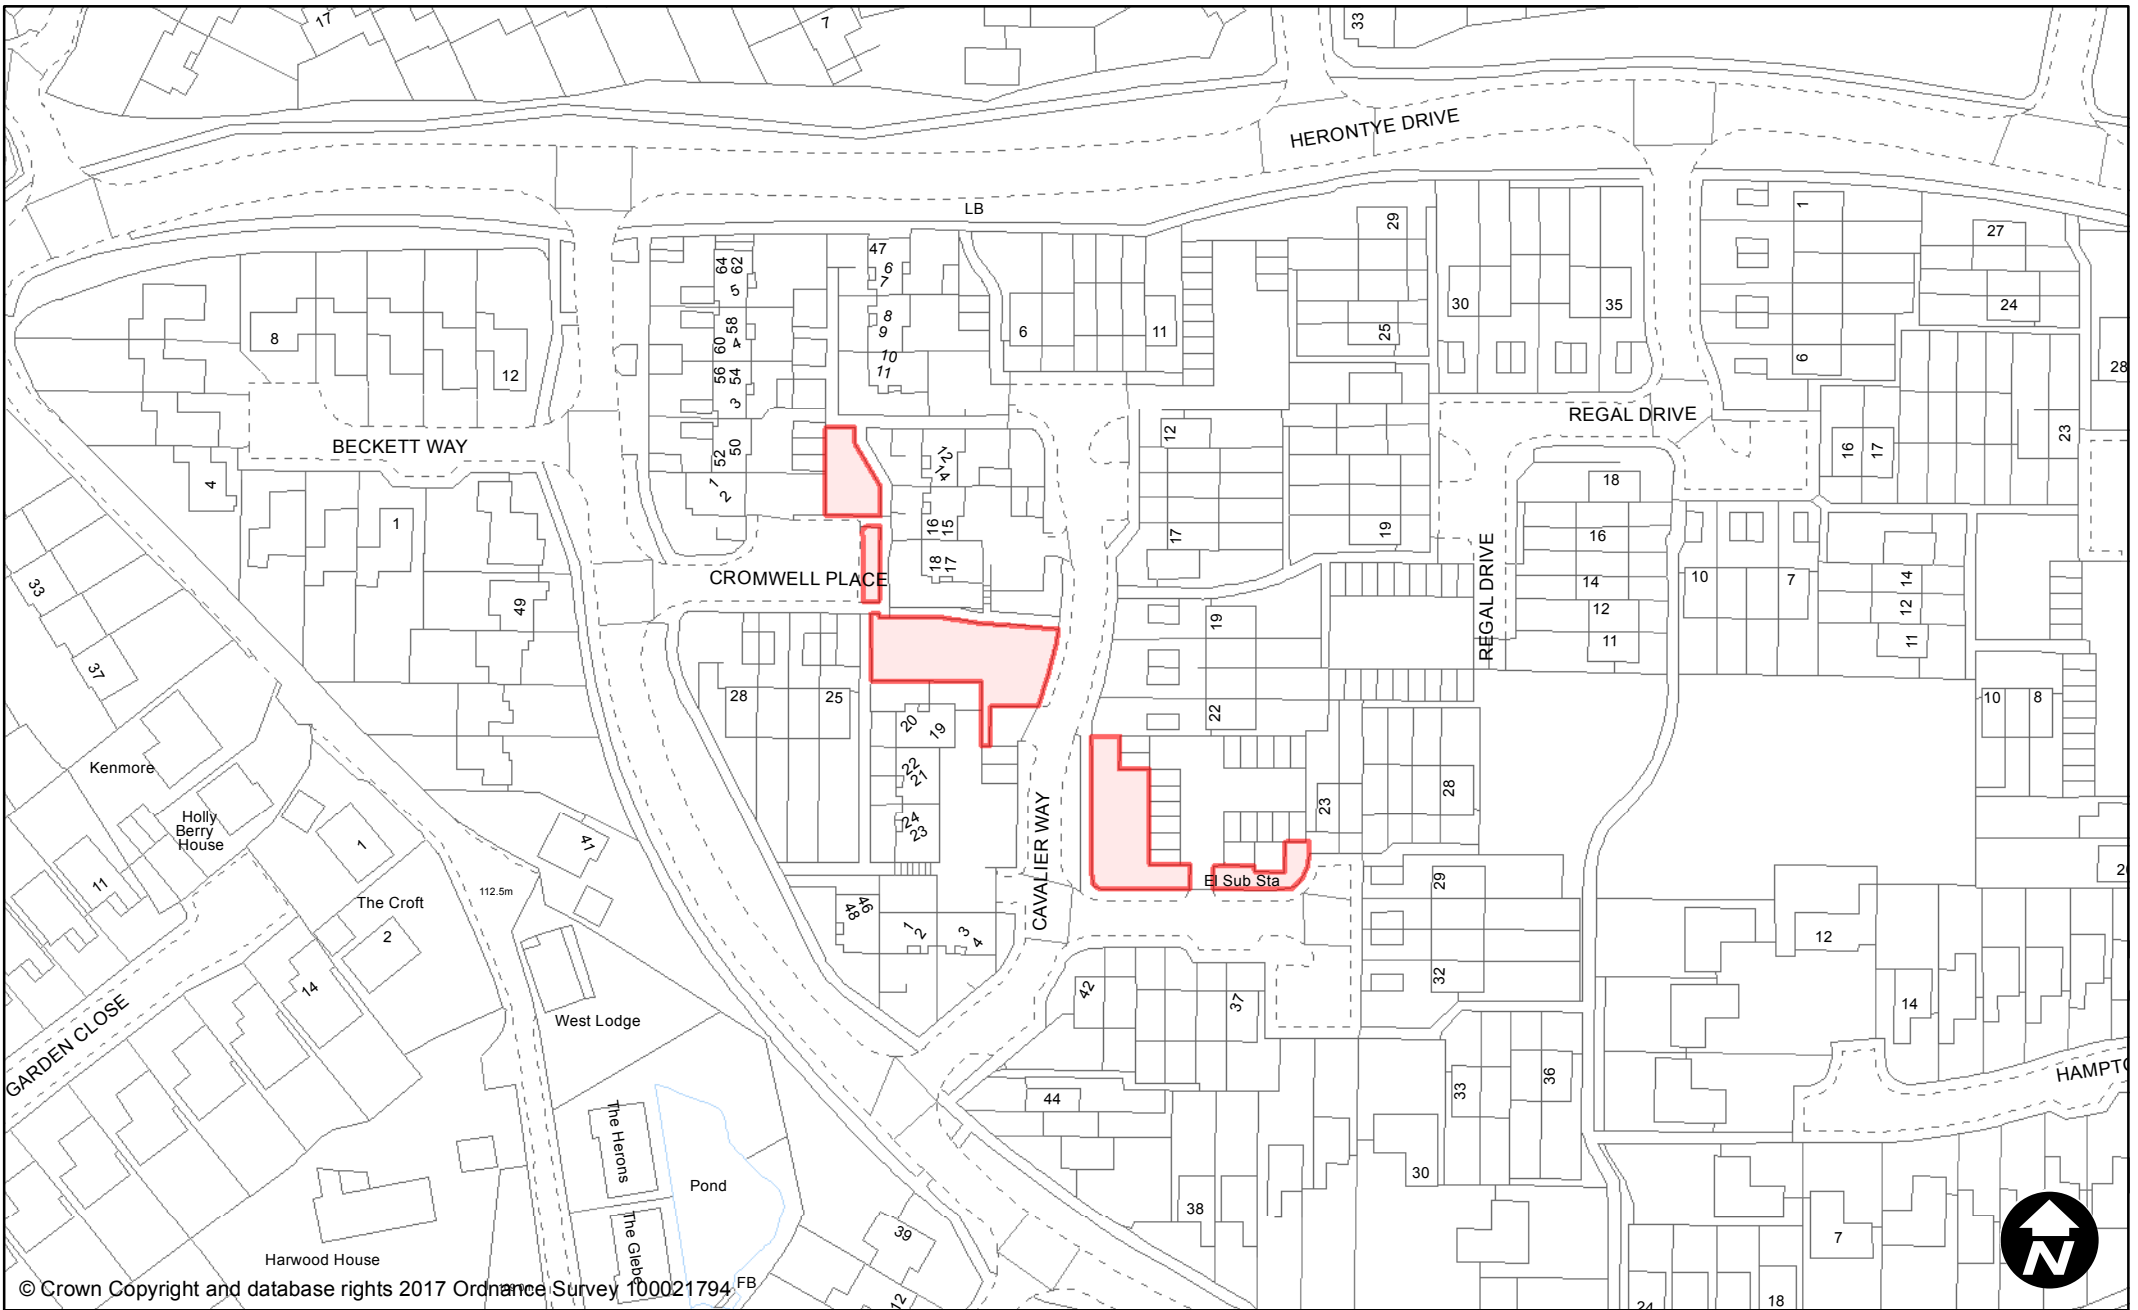

**PUBLIC SPACE
PROTECTION ORDER
(SCHEDULE 1)**

Order Type: Dog Fouling
Site Name: Brook Close
Site Reference: PSPO/149/FL

Town / Parish: East Grinstead

May 2017

Scale: 1:1,250

© Crown Copyright and database rights 2017 Ordnance Survey 100021794

**PUBLIC SPACE
PROTECTION ORDER
(SCHEDULE 1)**

Order Type: Dog Fouling
Site Name: Brooklands Park
Site Reference: PSPO/150/FL

Town / Parish: East Grinstead

May 2017

Scale: 1:2,300

© Crown Copyright and database rights 2017, Ordnance Survey 100021794

**PUBLIC SPACE
PROTECTION ORDER
(SCHEDULE 1)**

Order Type: Dog Fouling
Site Name: Browns Wood
Site Reference: PSPO/151/FL

Town / Parish: East Grinstead

May 2017

Scale: 1:1,250

© Crown Copyright and database rights 2017 Ordnance Survey 100021794.FB

**PUBLIC SPACE
PROTECTION ORDER
(SCHEDULE 1)**

Order Type: Dog Fouling
Site Name: Cavalier Way / Cromwell Place
Site Reference: PSPO/152/FL
Town / Parish: East Grinstead

May 2017

Scale: 1:1,250

© Crown Copyright and database rights 2017 Ordnance Survey 100021794