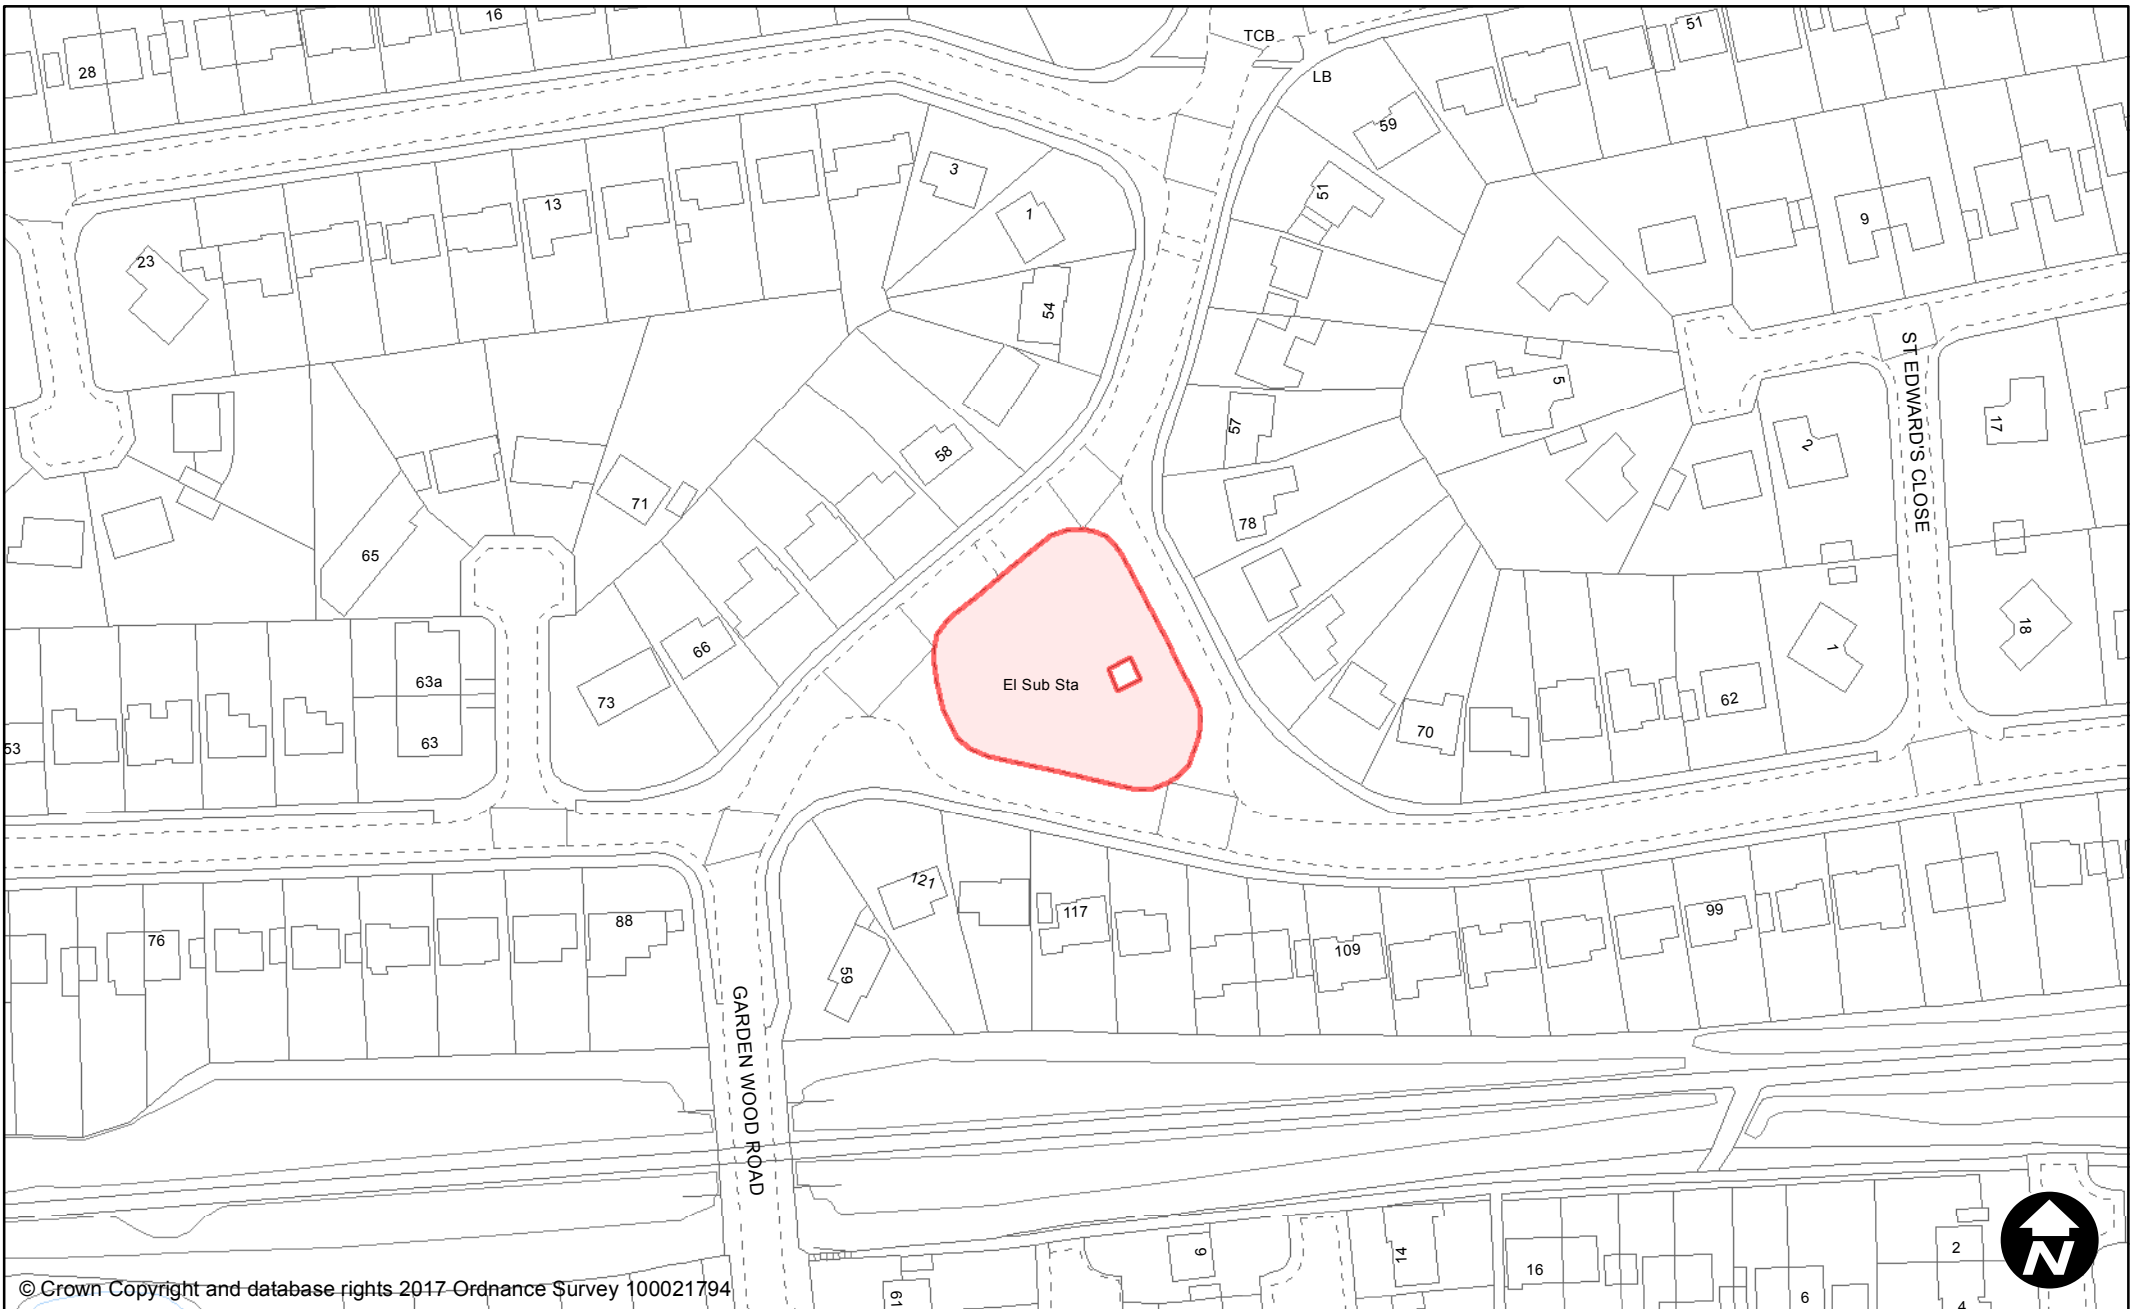

© Crown Copyright and database rights 2017 Ordnance Survey 100021794

**PUBLIC SPACE
PROTECTION ORDER
(SCHEDULE 1)**

Order Type: Dog Fouling
Site Name: Garden Wood Road Island
Site Reference: PSPO/163/FL
Town / Parish: East Grinstead

May 2017

Scale: 1:1,250