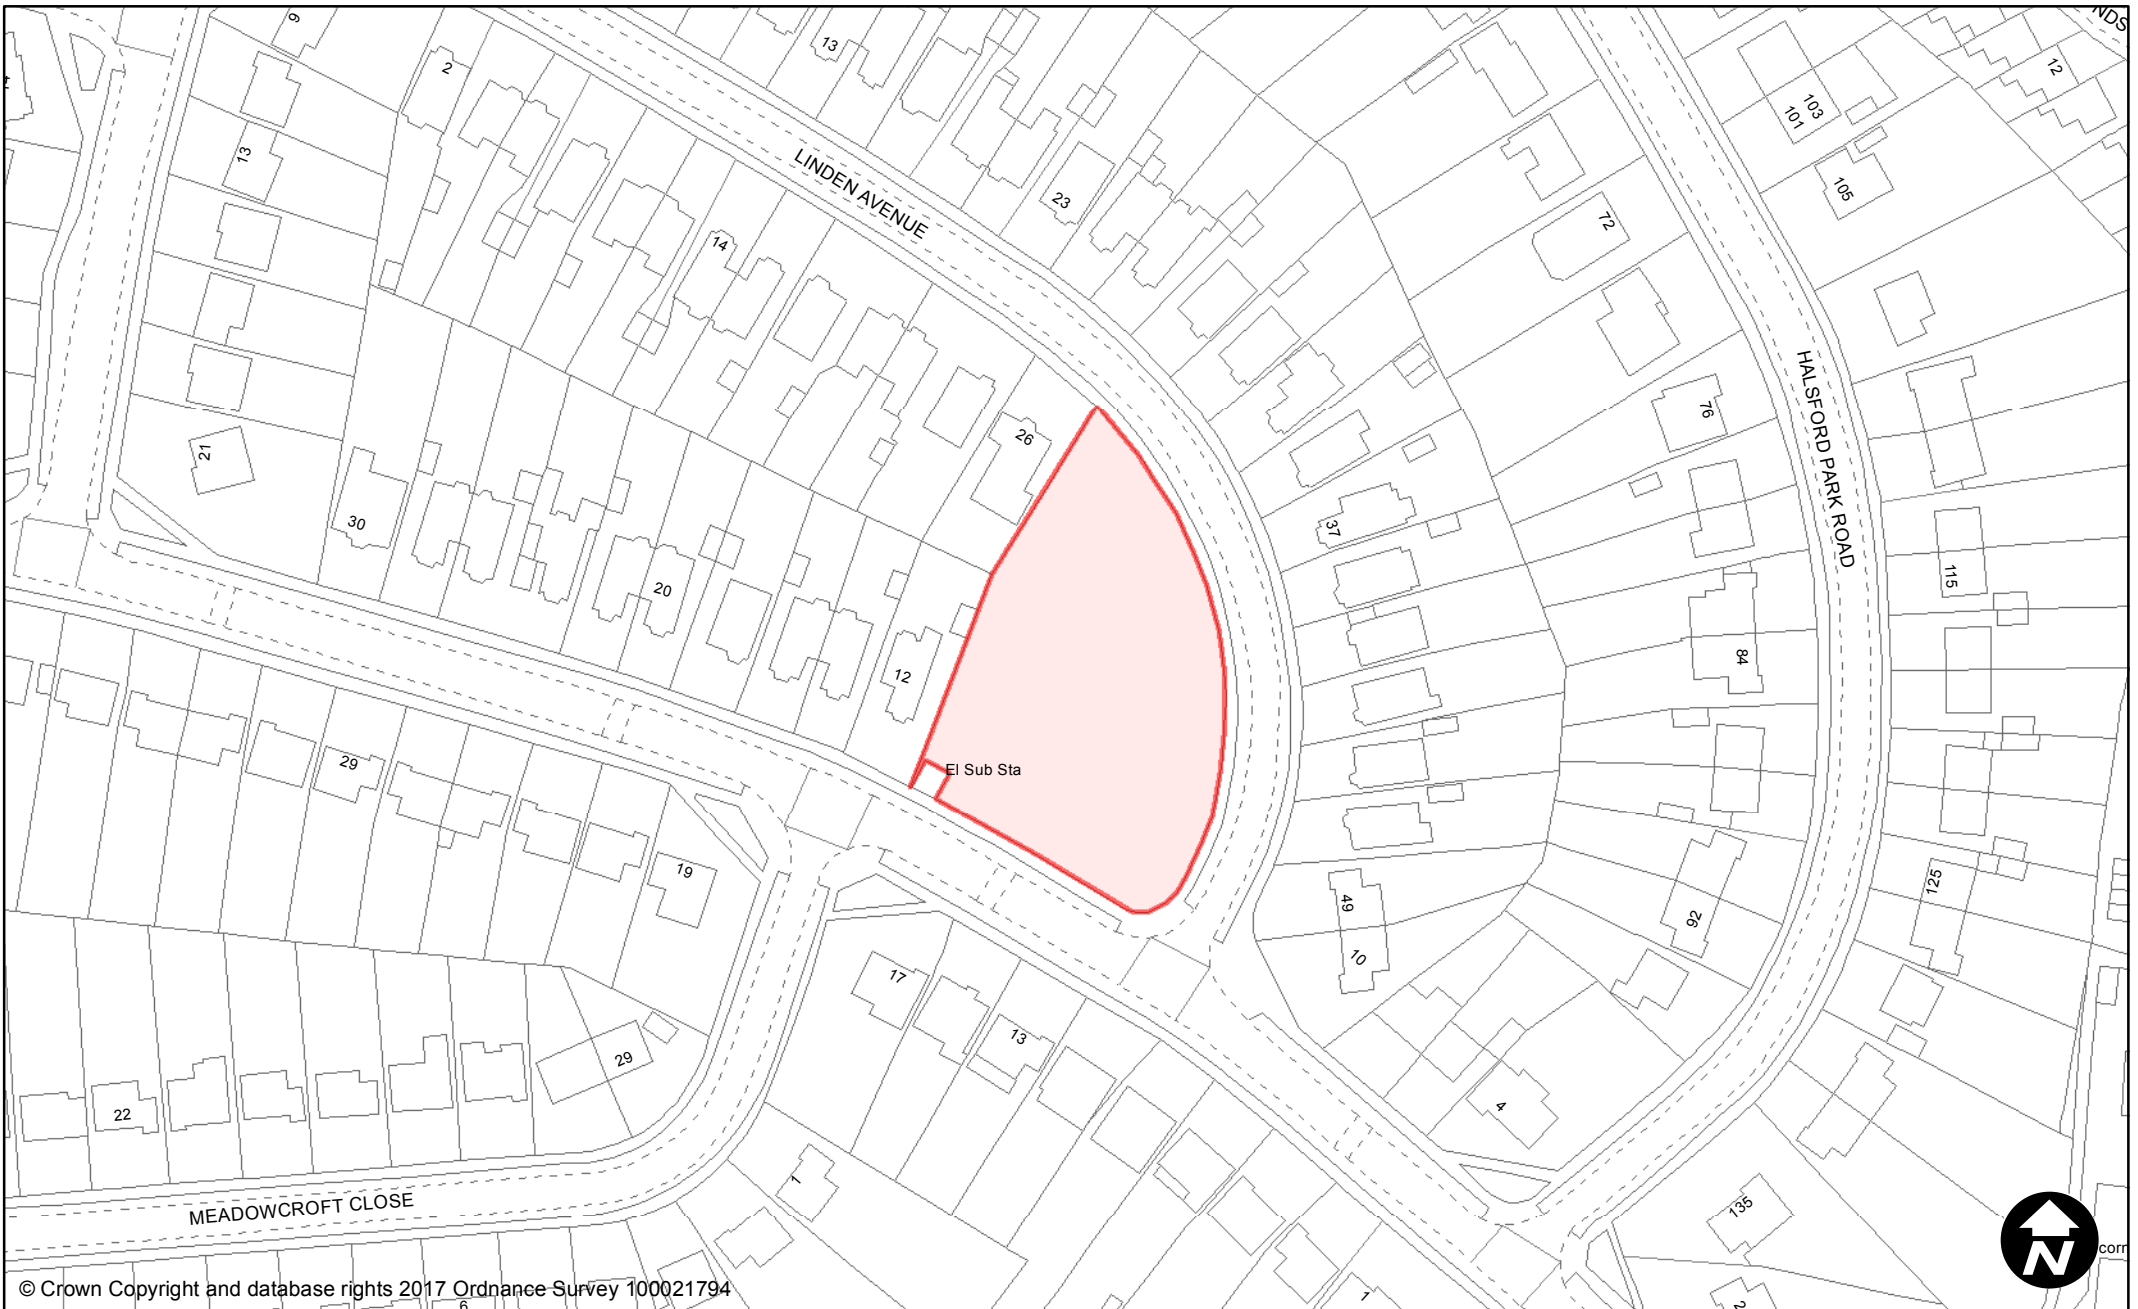

© Crown Copyright and database rights 2017 Ordnance Survey 100021794

**PUBLIC SPACE
PROTECTION ORDER
(SCHEDULE 1)**

Order Type: Dog Fouling
Site Name: Linden Avenue
Site Reference: PSPO/176/FL

Town / Parish: East Grinstead

May 2017

Scale: 1:1,250