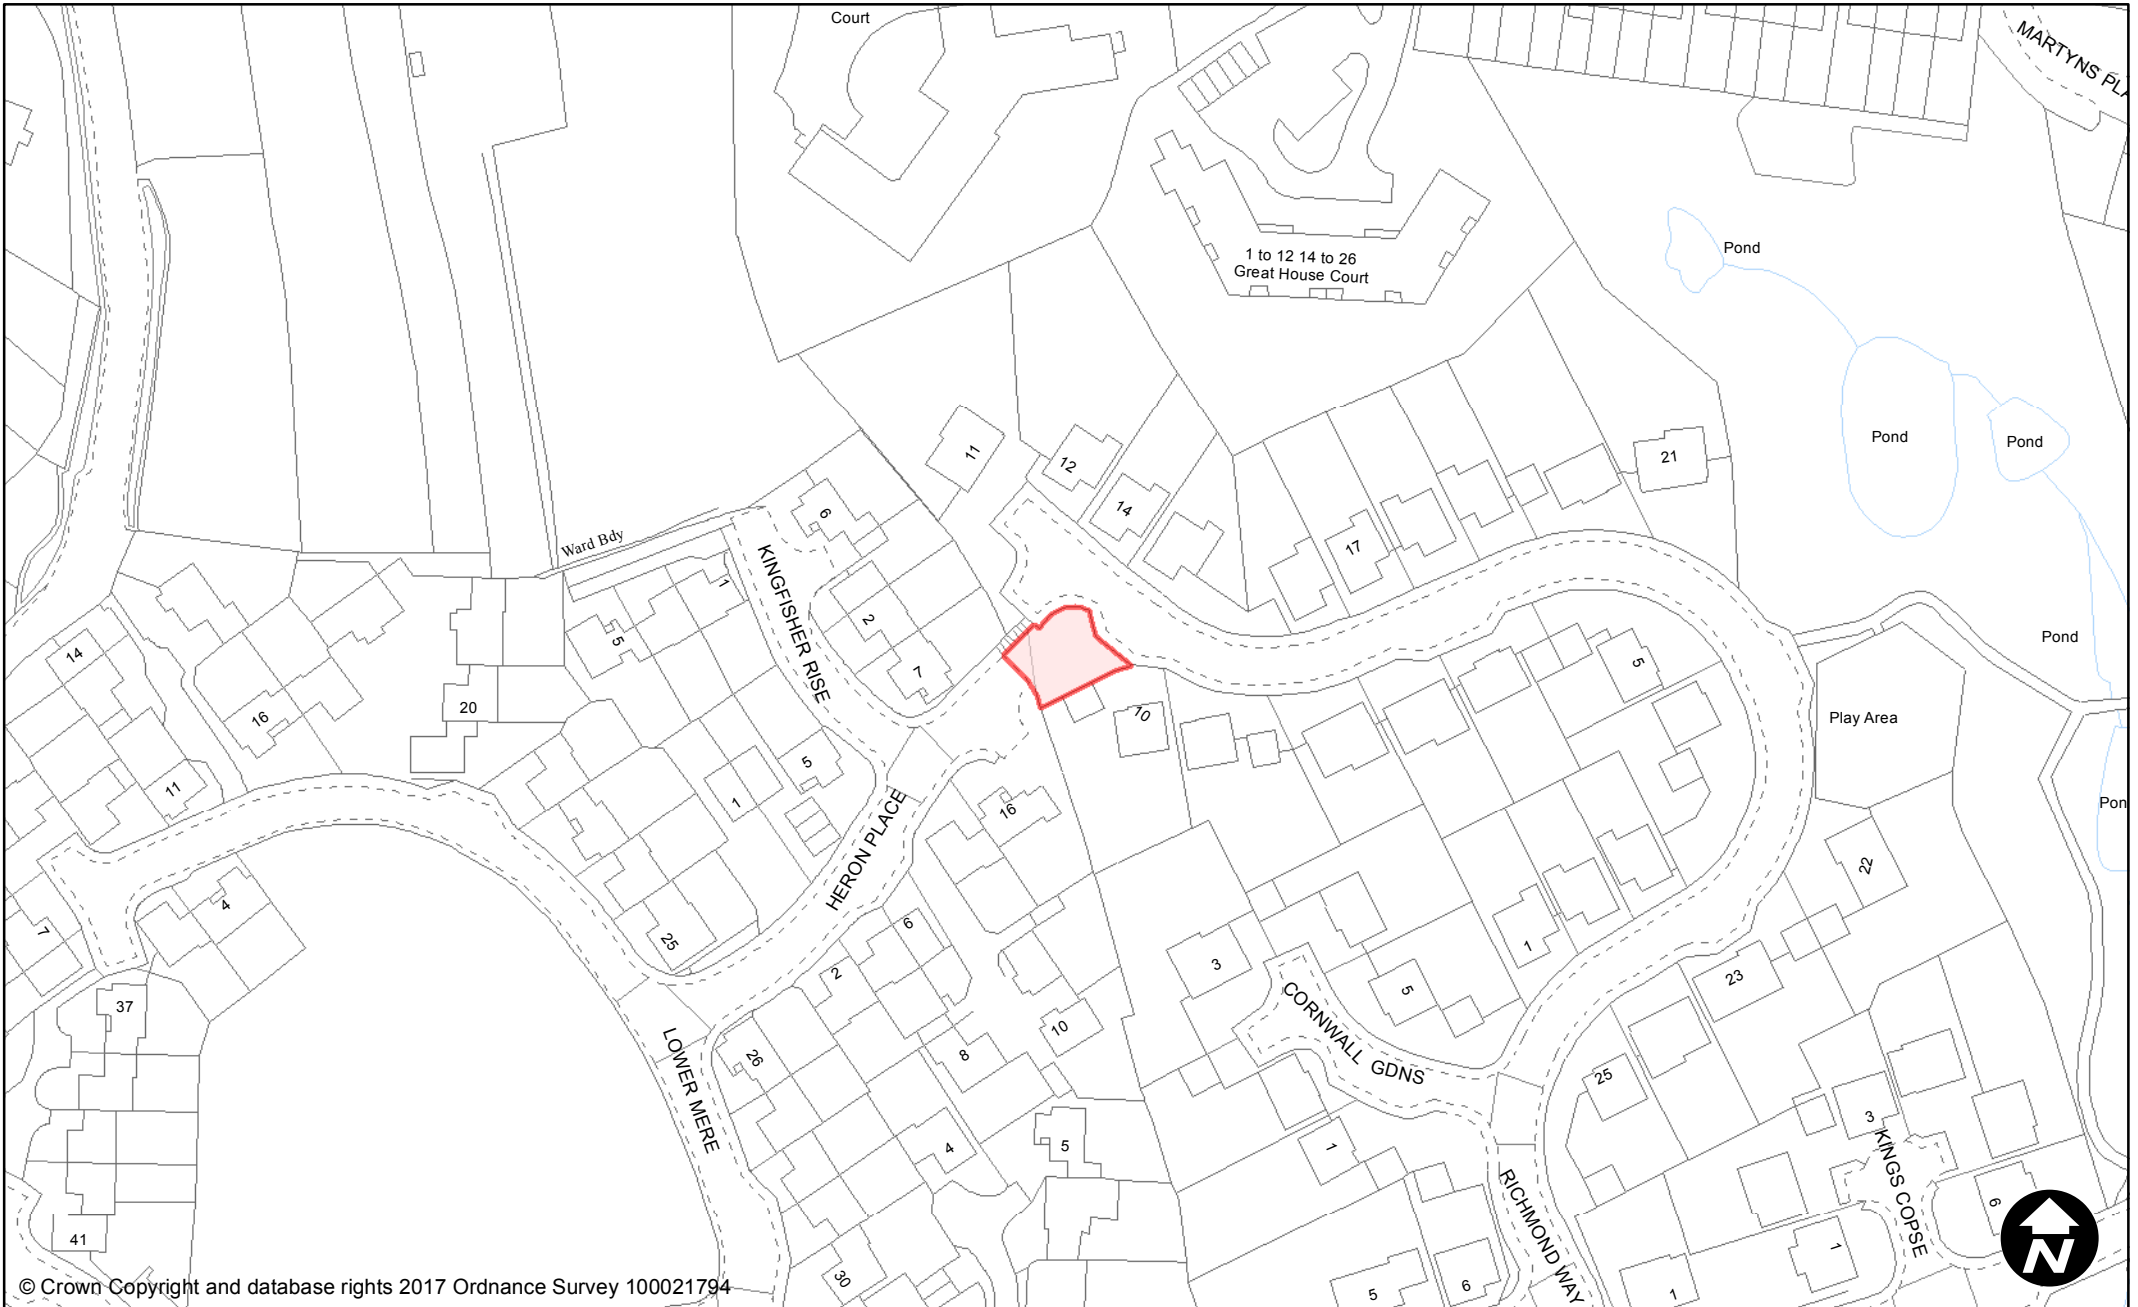

© Crown Copyright and database rights 2017 Ordnance Survey 100021794

**PUBLIC SPACE
PROTECTION ORDER
(SCHEDULE 1)**

Order Type: Dog Fouling
Site Name: Herons Place
Site Reference: PSPO/170/FL

Town / Parish: East Grinstead

May 2017

Scale: 1:1,250