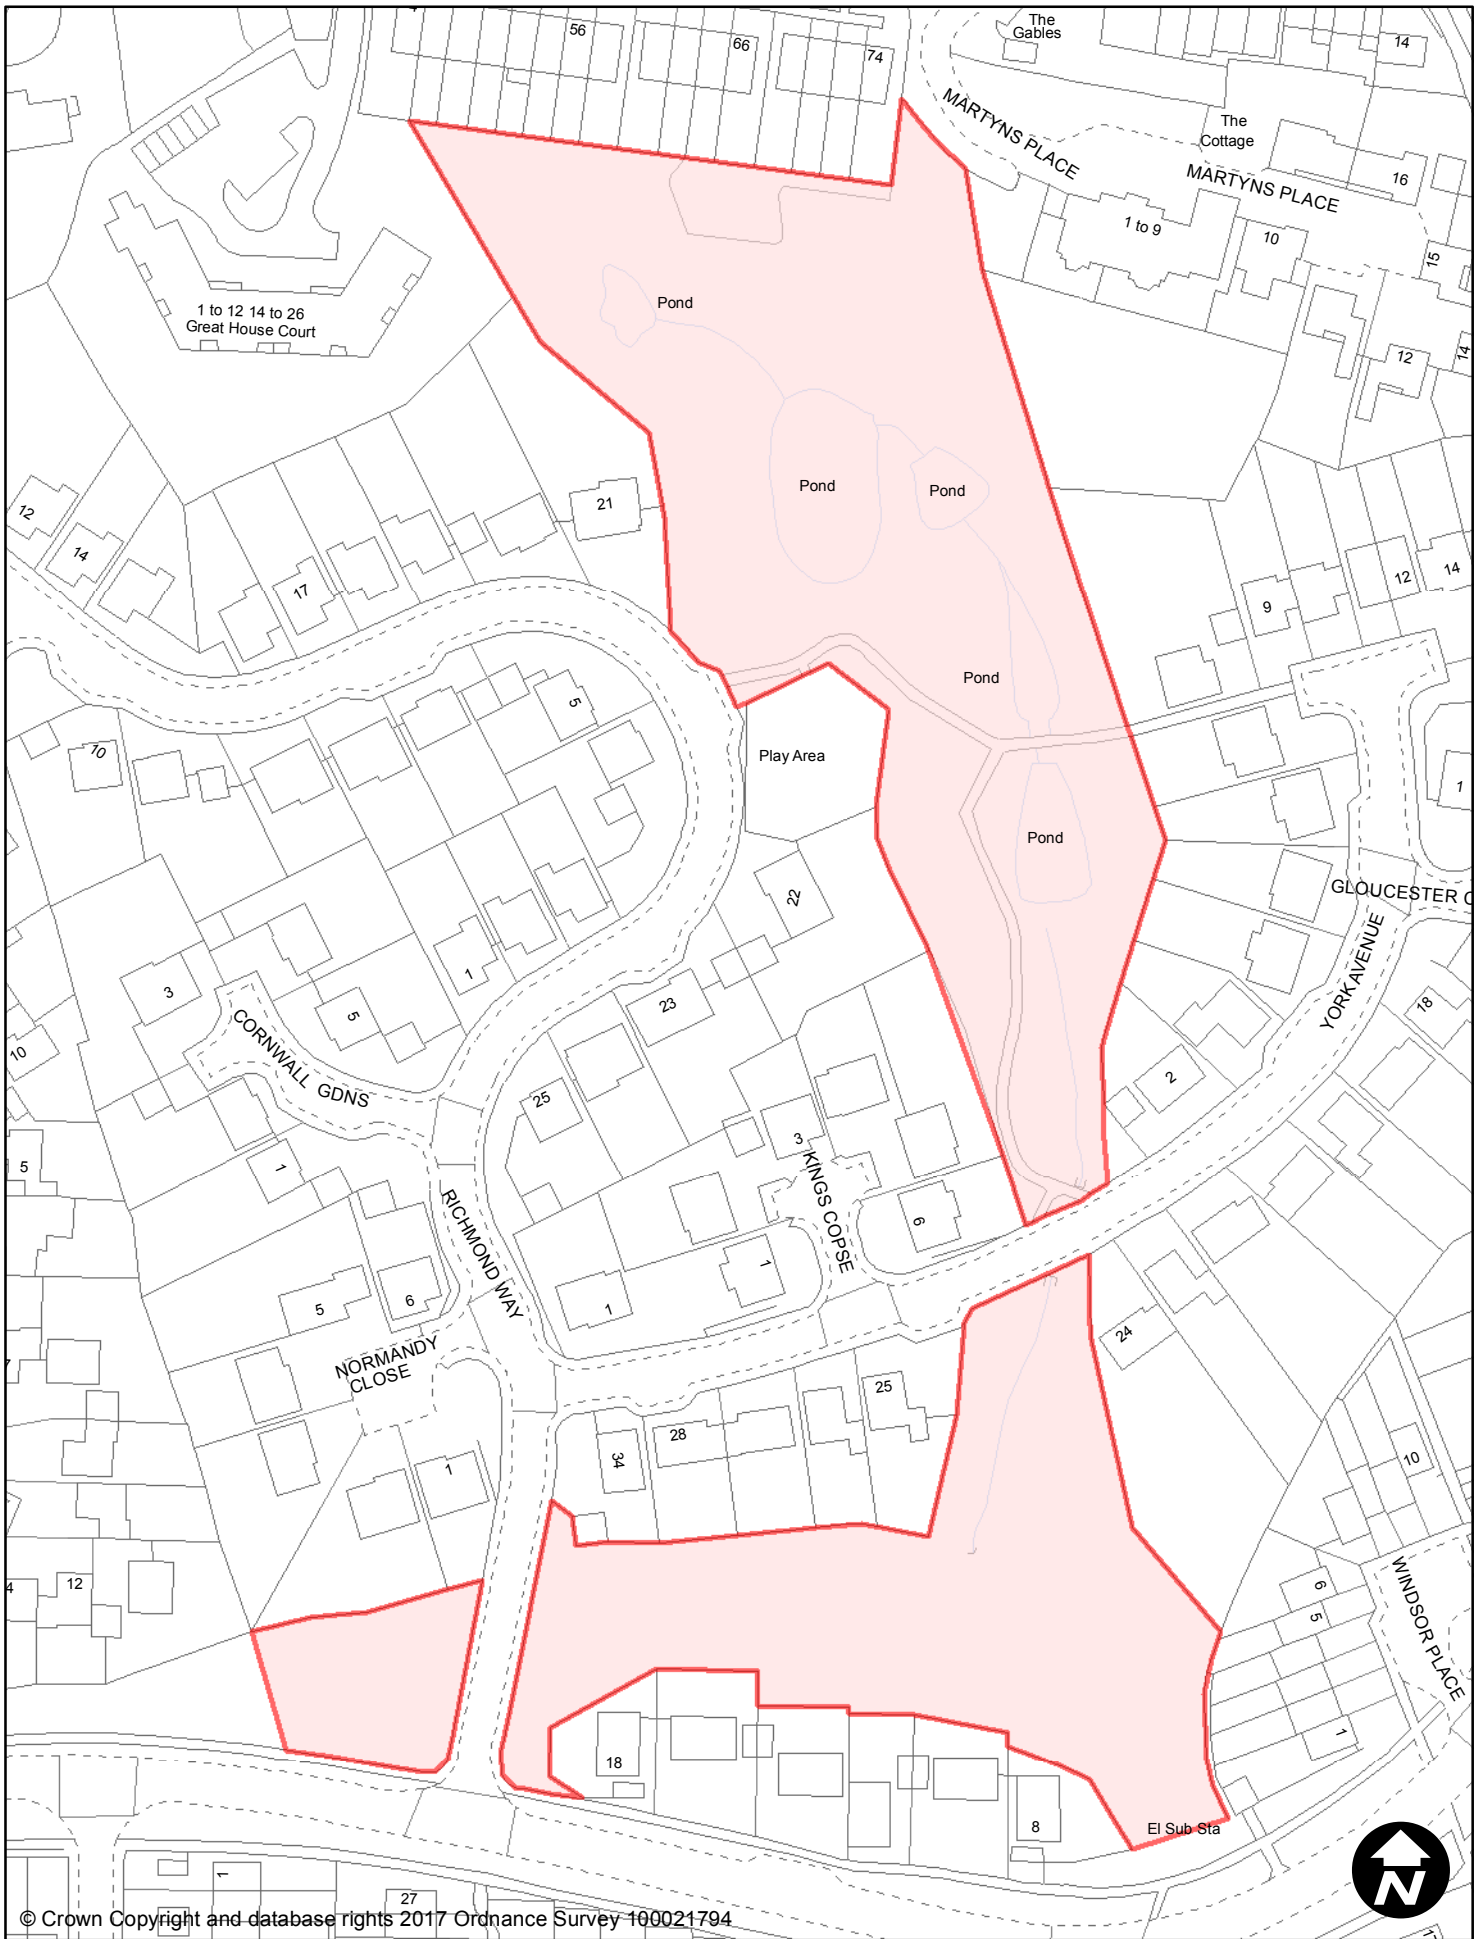

© Crown Copyright and database rights 2017 Ordnance Survey 100021794

PUBLIC SPACE PROTECTION ORDER (SCHEDULE 1)

May 2017

Order Type: Dog Fouling

Scale: 1:1,300

Site Name: Herons Ghyll

Site Reference: PSPO/169/FL

Town / Parish: East Grinstead