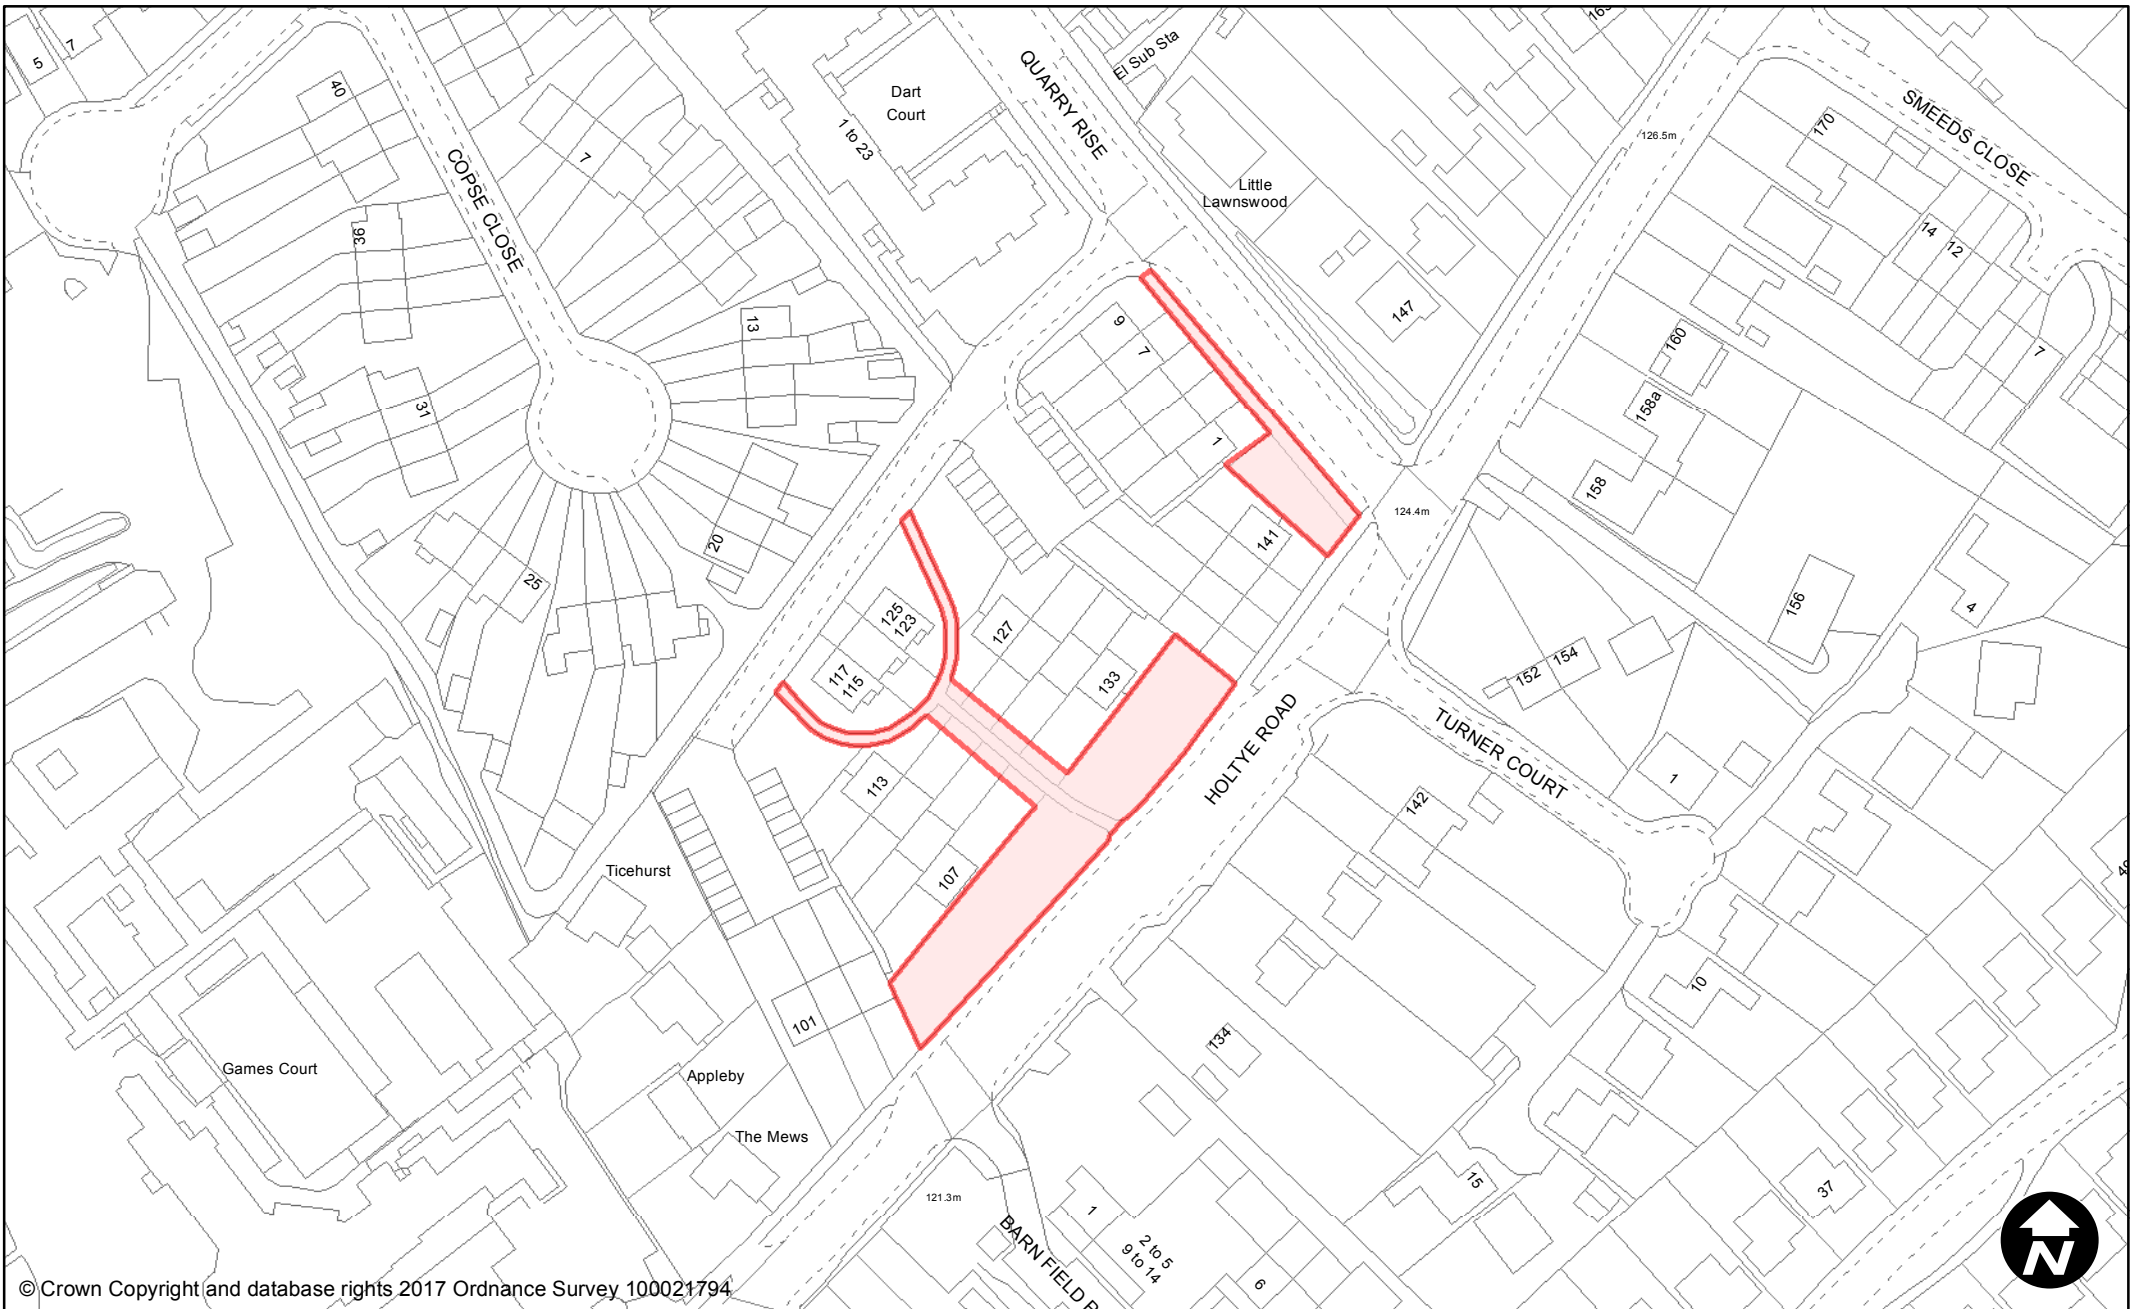

© Crown Copyright (and database rights 2017 Ordnance Survey 100021794)

**PUBLIC SPACE
PROTECTION ORDER
(SCHEDULE 1)**

Order Type: Dog Fouling
Site Name: Holtye Road
Site Reference: PSPO/174/FL

Town / Parish: East Grinstead

May 2017

Scale: 1:1,250