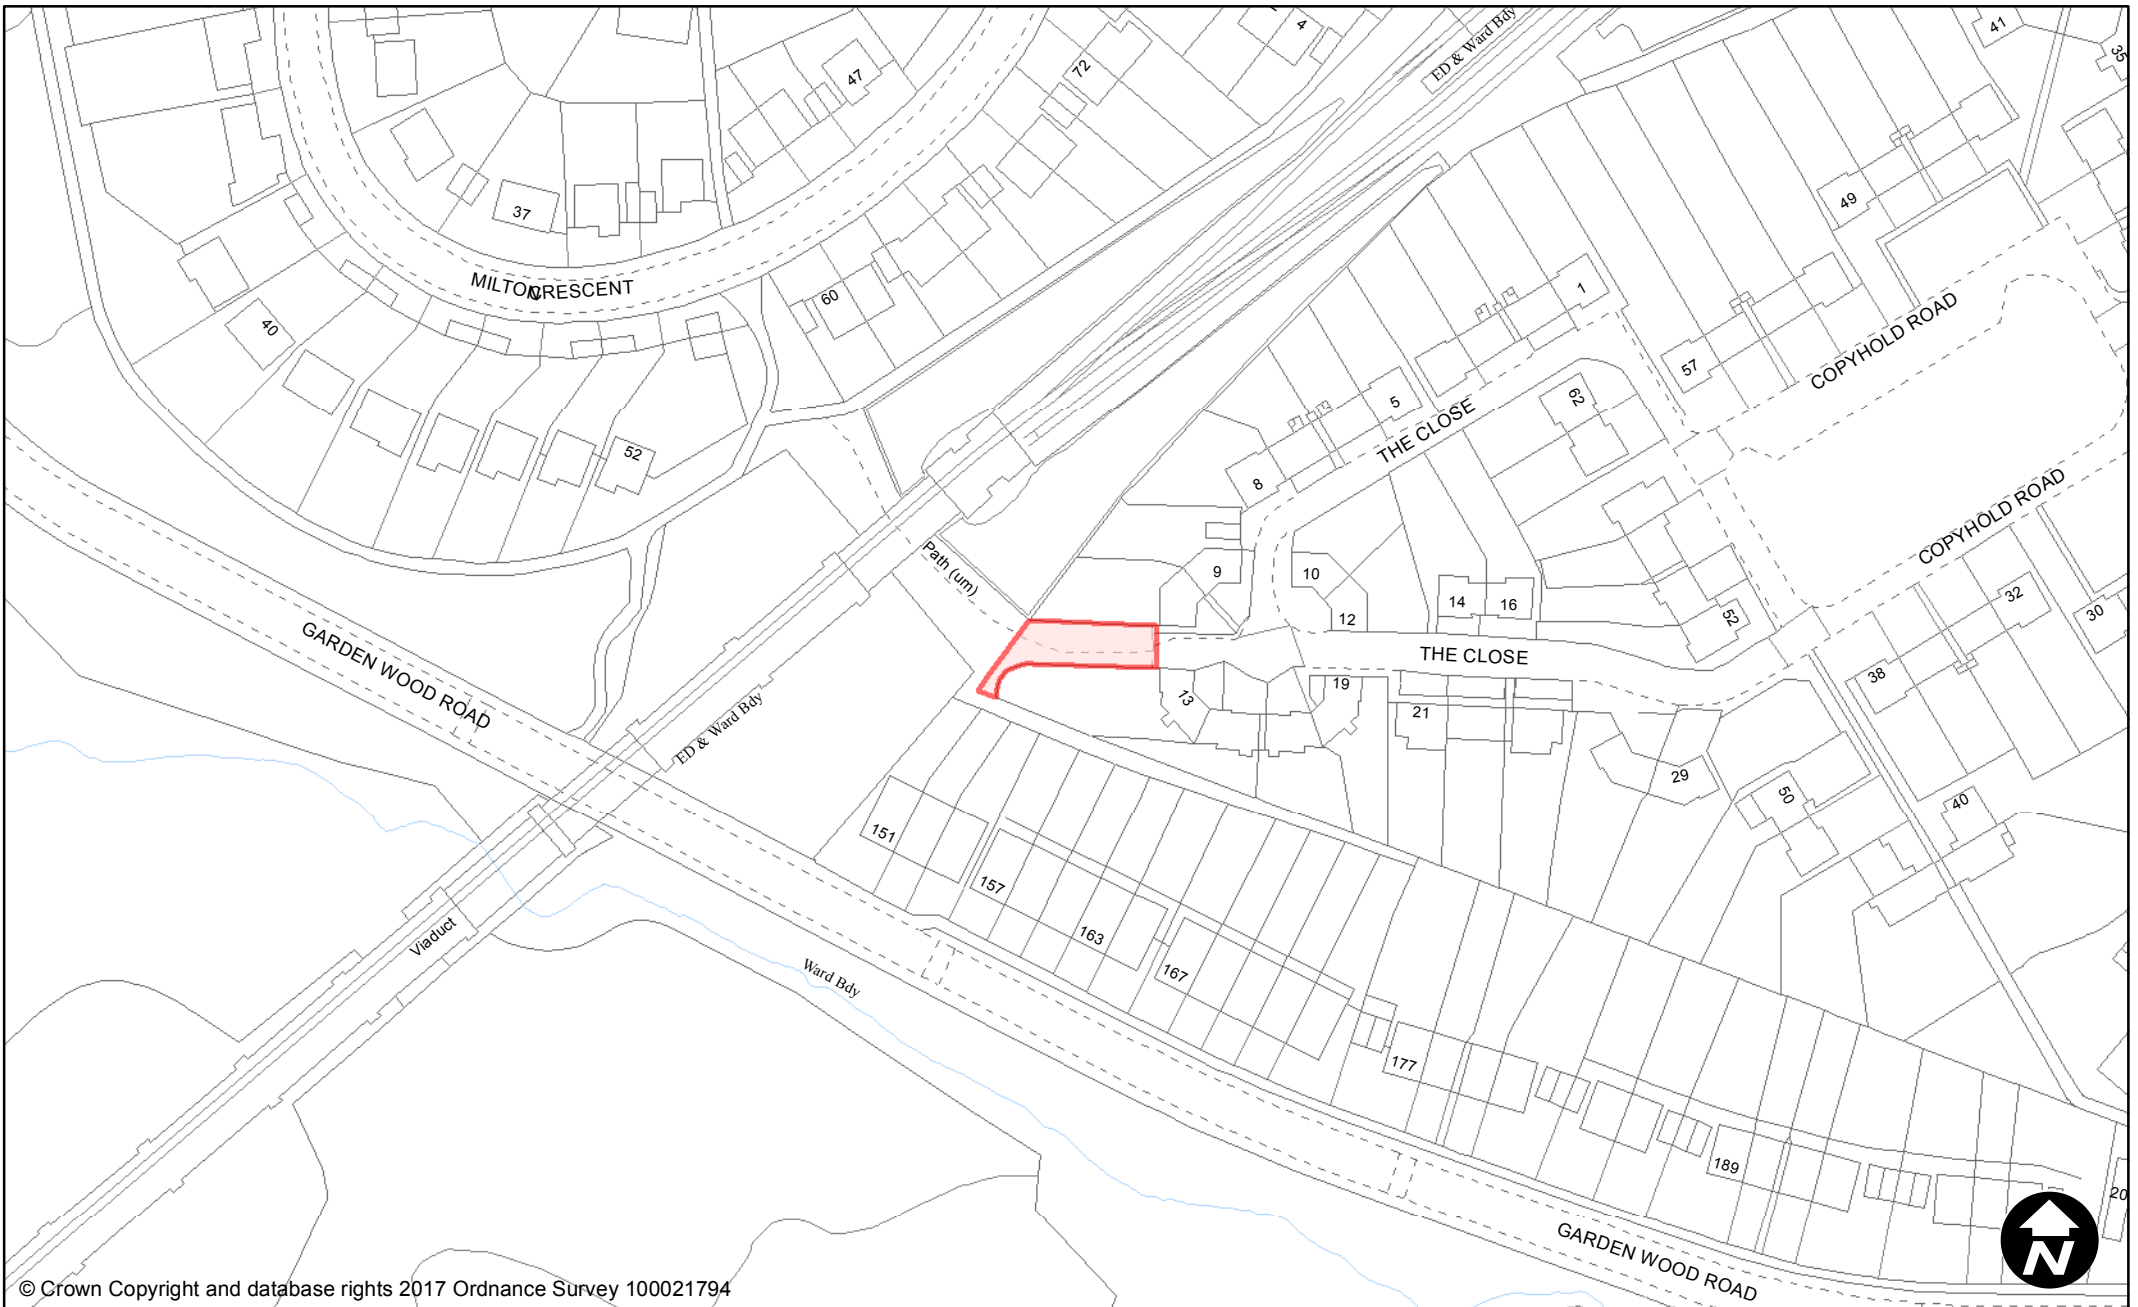

© Crown Copyright and database rights 2017 Ordnance Survey 100021794

**PUBLIC SPACE
PROTECTION ORDER
(SCHEDULE 1)**

Order Type: Dog Fouling
Site Name: The Close
Site Reference: PSPO/187/FL

Town / Parish: East Grinstead

May 2017

Scale: 1:1,250