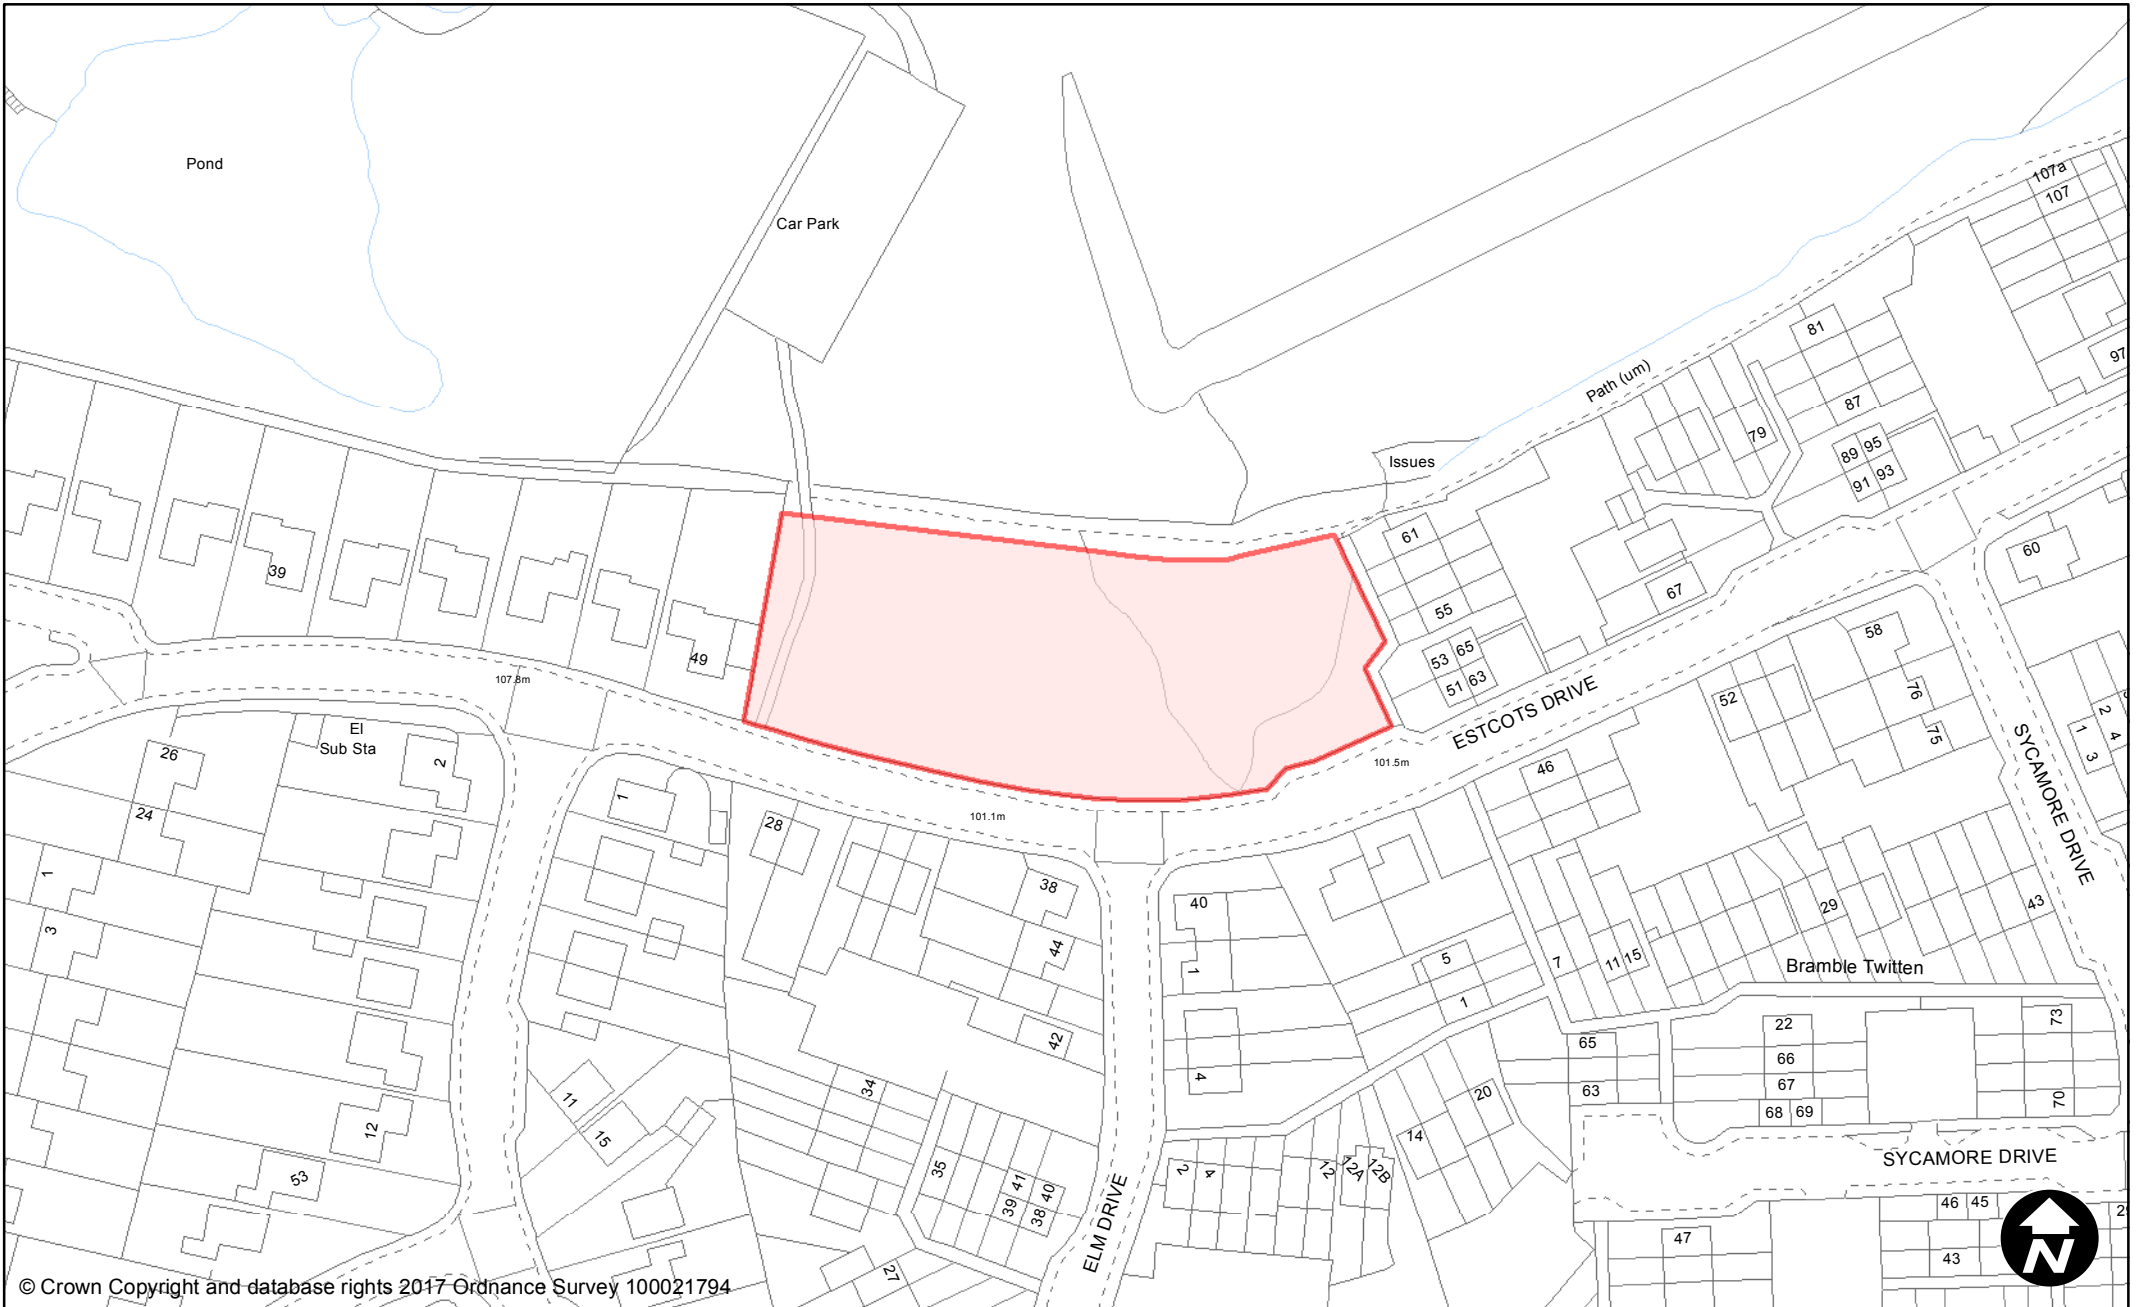

© Crown Copyright and database rights 2017 Ordnance Survey 100021794

**PUBLIC SPACE
PROTECTION ORDER
(SCHEDULE 1)**

Order Type: Dog Fouling
Site Name: Estcots Drive
Site Reference: PSPO/160/FL

Town / Parish: East Grinstead

May 2017

Scale: 1:1,250