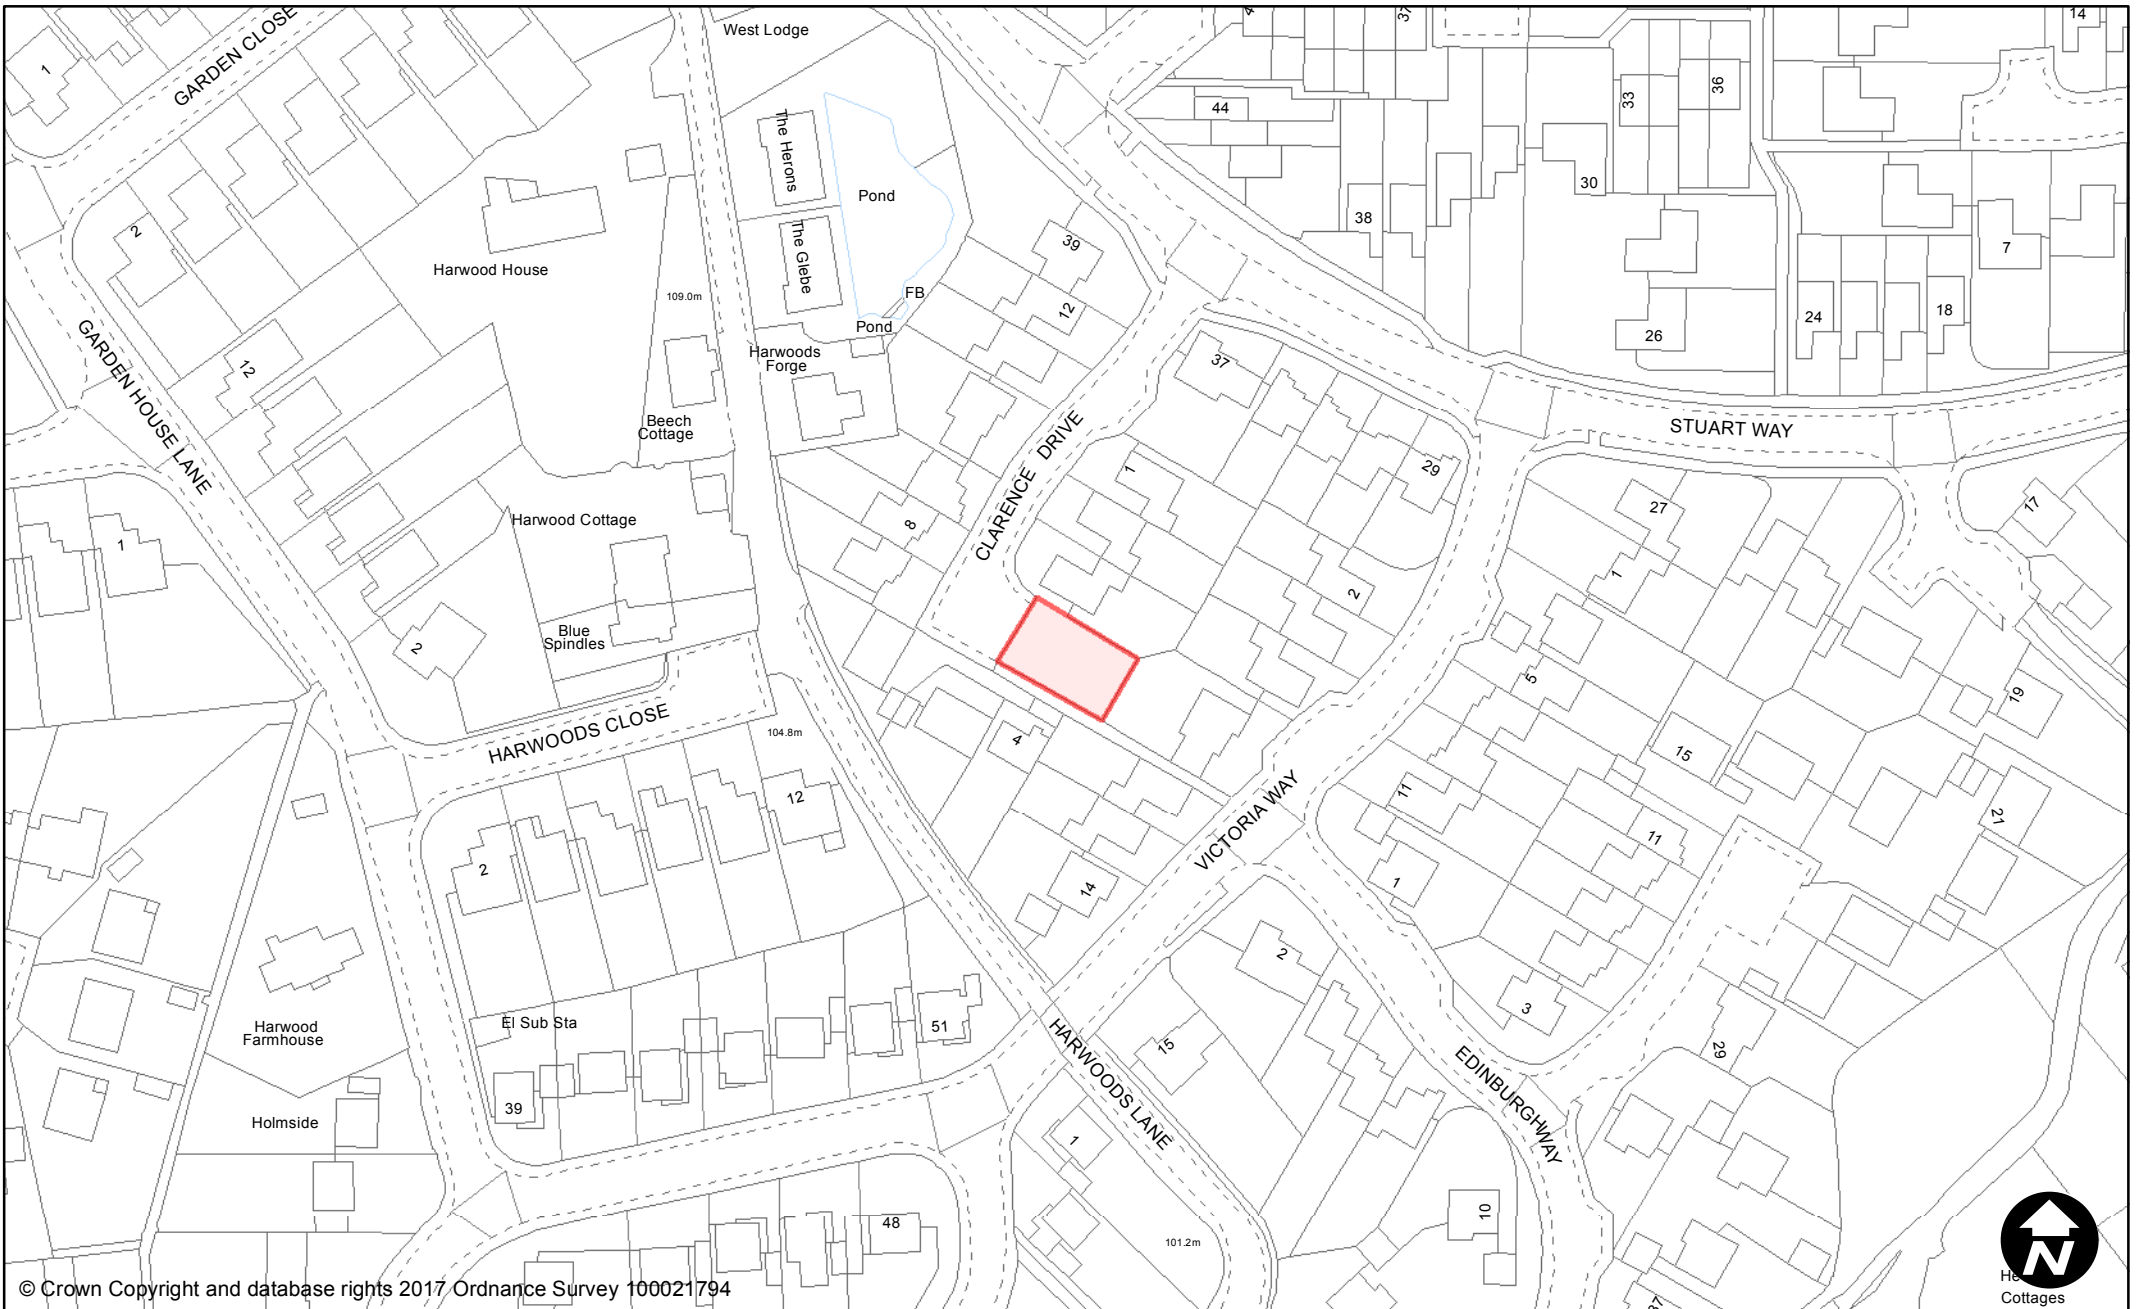

**PUBLIC SPACE
PROTECTION ORDER
(SCHEDULE 1)**

Order Type: Dog Fouling
Site Name: Brook Close
Site Reference: PSPO/149/FL

Town / Parish: East Grinstead

May 2017

Scale: 1:1,250

© Crown Copyright and database rights 2017 Ordnance Survey 100021794

**PUBLIC SPACE
PROTECTION ORDER
(SCHEDULE 1)**

Order Type: Dog Fouling
Site Name: Brooklands Park
Site Reference: PSPO/150/FL

Town / Parish: East Grinstead

May 2017

Scale: 1:2,300

© Crown Copyright and database rights 2017, Ordnance Survey 100021794

**PUBLIC SPACE
PROTECTION ORDER
(SCHEDULE 1)**

Order Type: Dog Fouling
Site Name: Browns Wood
Site Reference: PSPO/151/FL

Town / Parish: East Grinstead

May 2017

Scale: 1:1,250

© Crown Copyright and database rights 2017 Ordnance Survey 100021794.FB

**PUBLIC SPACE
PROTECTION ORDER
(SCHEDULE 1)**

Order Type: Dog Fouling
Site Name: Cavalier Way / Cromwell Place
Site Reference: PSPO/152/FL
Town / Parish: East Grinstead

May 2017

Scale: 1:1,250

© Crown Copyright and database rights 2017 Ordnance Survey 100021794