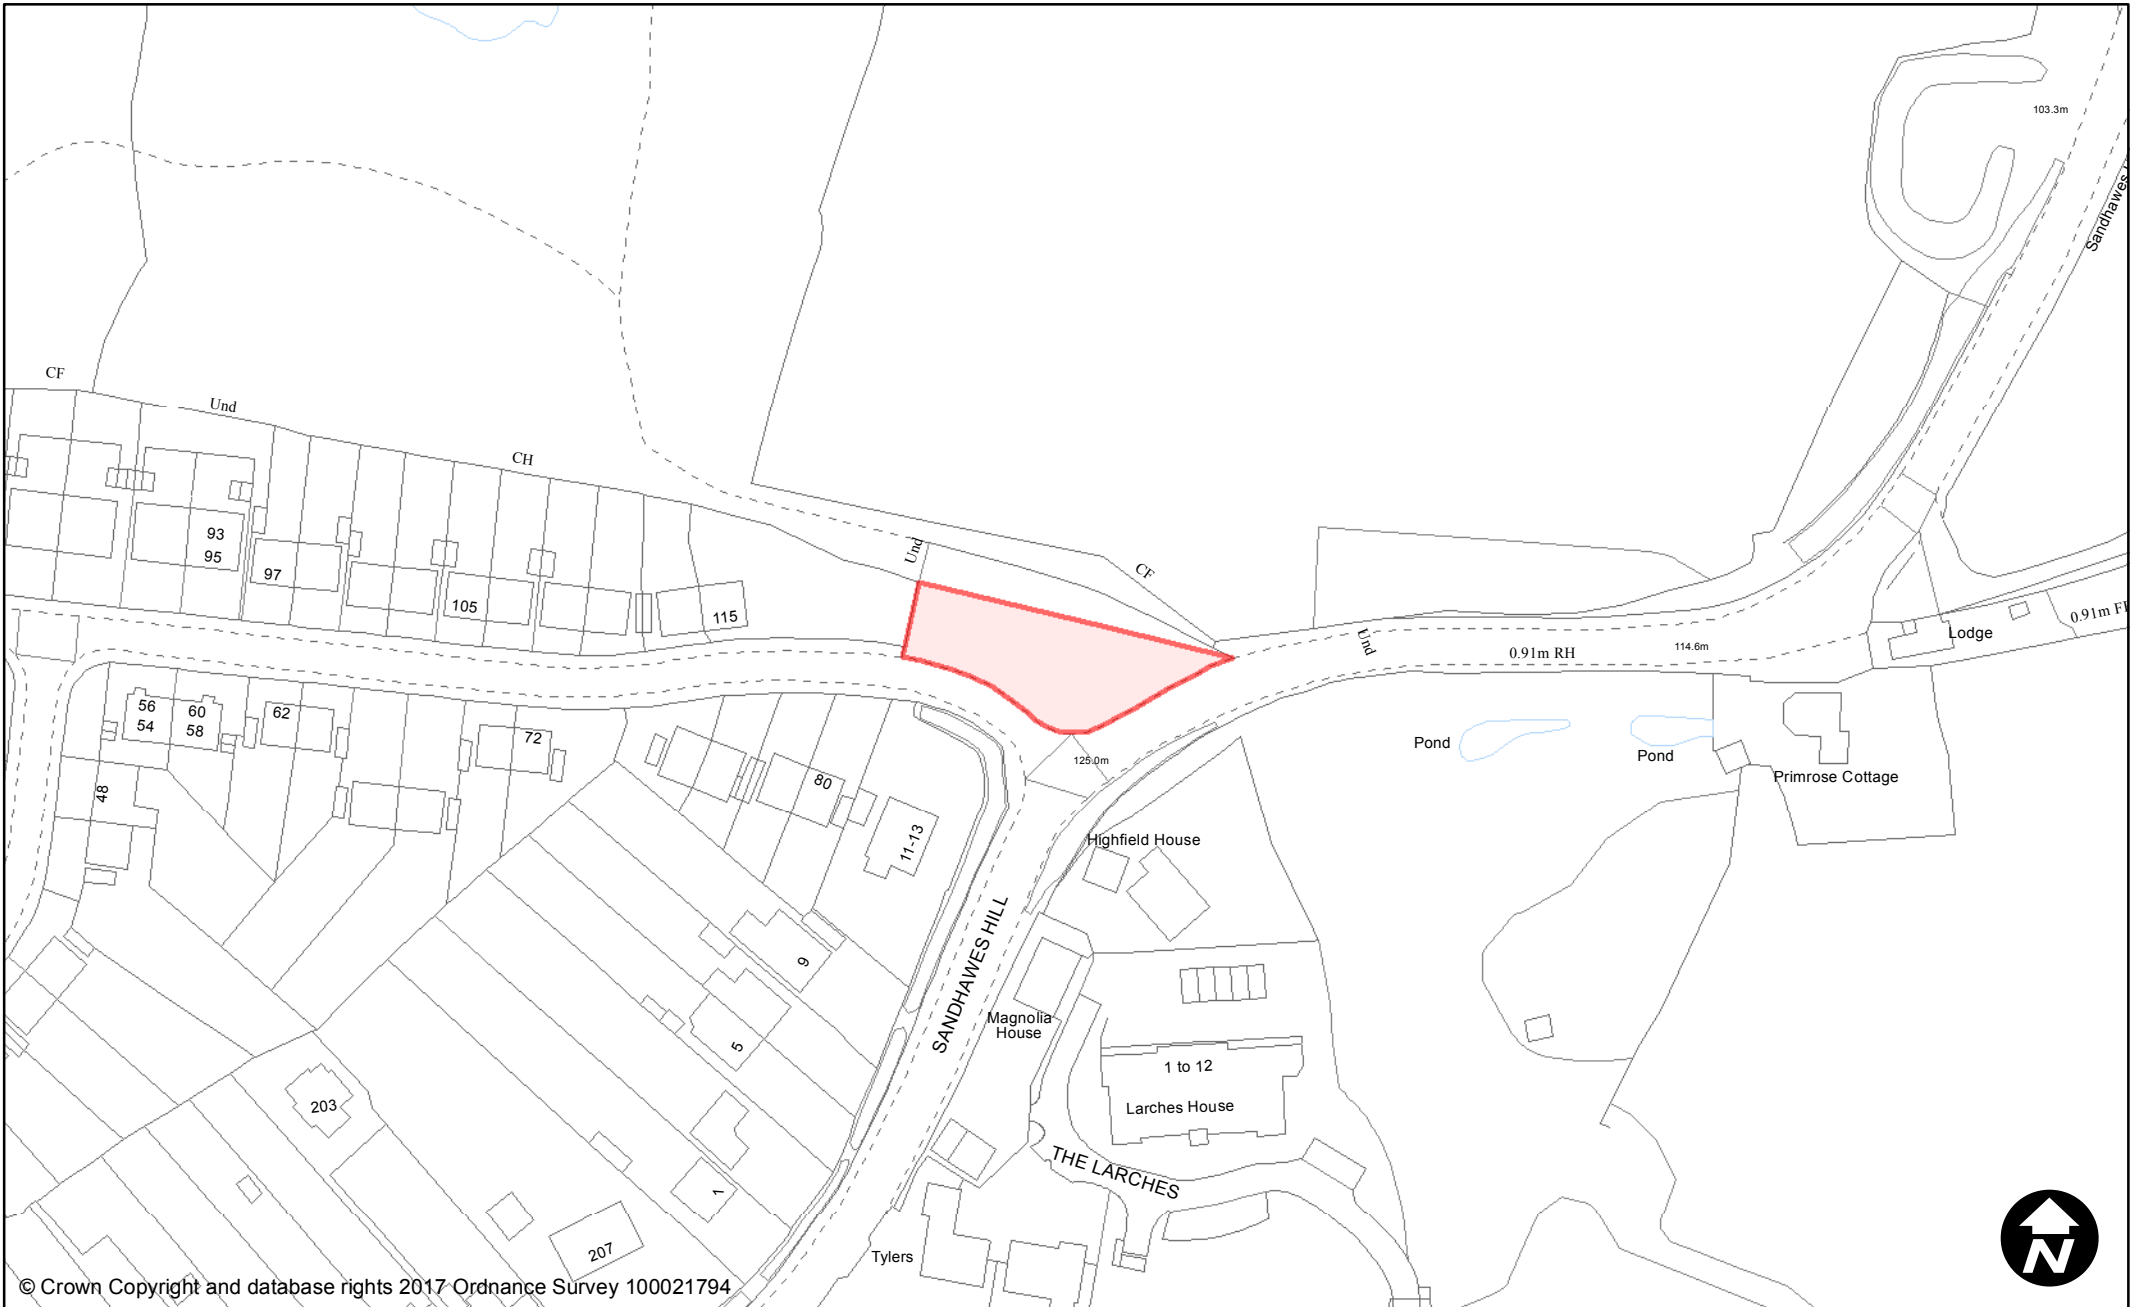

© Crown Copyright and database rights 2017 Ordnance Survey 100021794

**PUBLIC SPACE
PROTECTION ORDER
(SCHEDULE 1)**

Order Type: Dog Fouling
Site Name: Woodlands Road
Site Reference: PSPO/195/FL

Town / Parish: East Grinstead

May 2017

Scale: 1:1,250