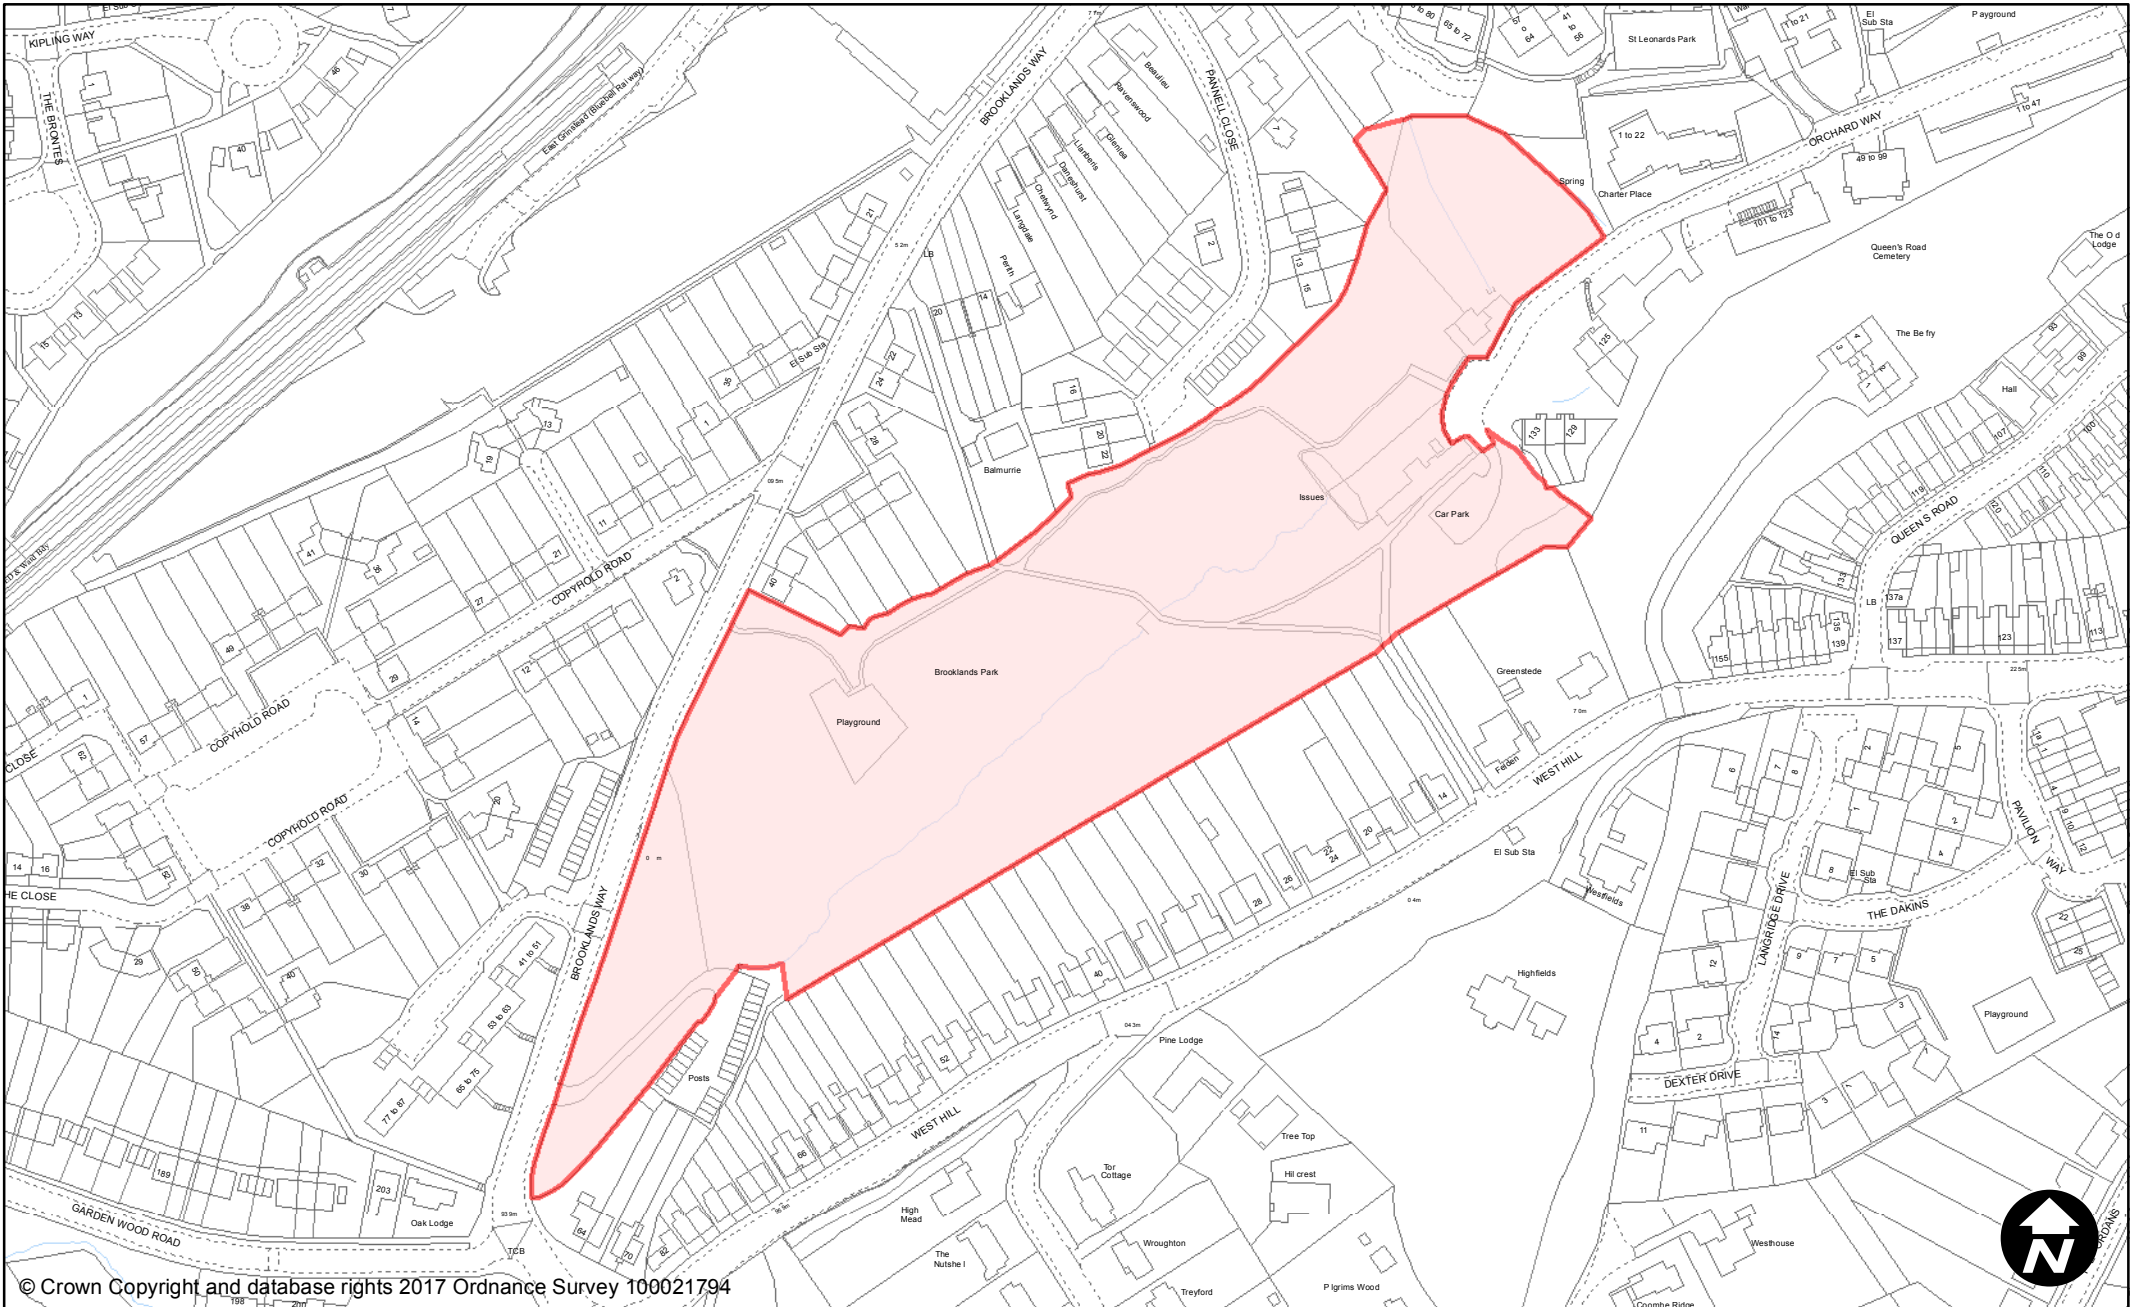

**PUBLIC SPACE
PROTECTION ORDER
(SCHEDULE 1)**

Order Type: Dog Fouling
Site Name: Brook Close
Site Reference: PSPO/149/FL

Town / Parish: East Grinstead

May 2017

Scale: 1:1,250

© Crown Copyright and database rights 2017 Ordnance Survey 100021794