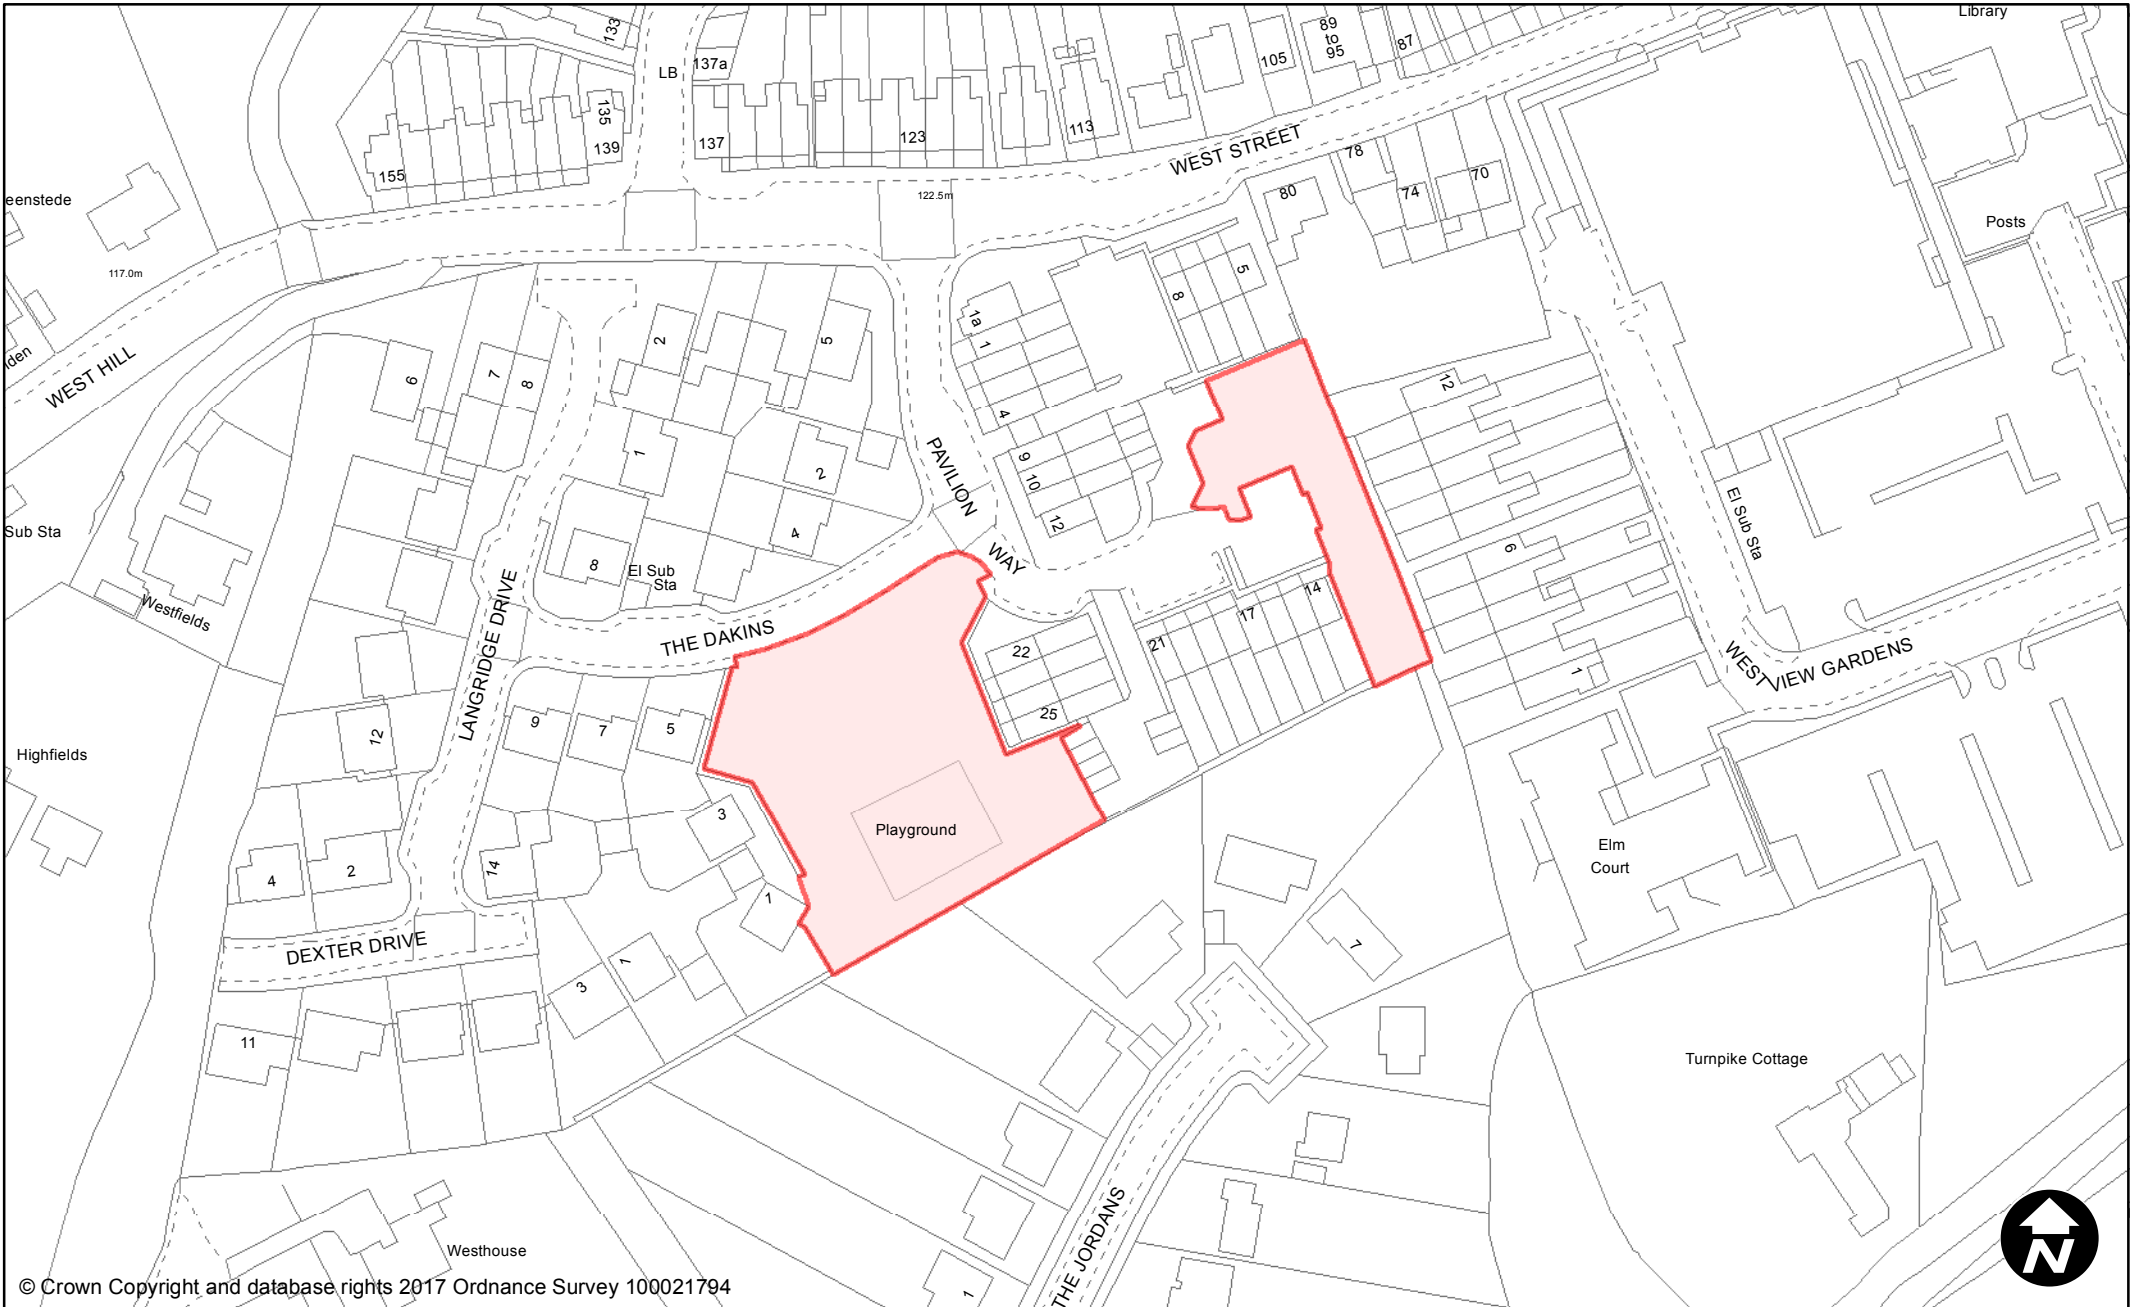

**PUBLIC SPACE
PROTECTION ORDER
(SCHEDULE 1)**

Order Type: Dog Fouling
Site Name: Orchard Way Open Space & Play Area
Site Reference: PSPO/180/FL
Town / Parish: East Grinstead

Car Park

May 2017

Scale: 1:1,250