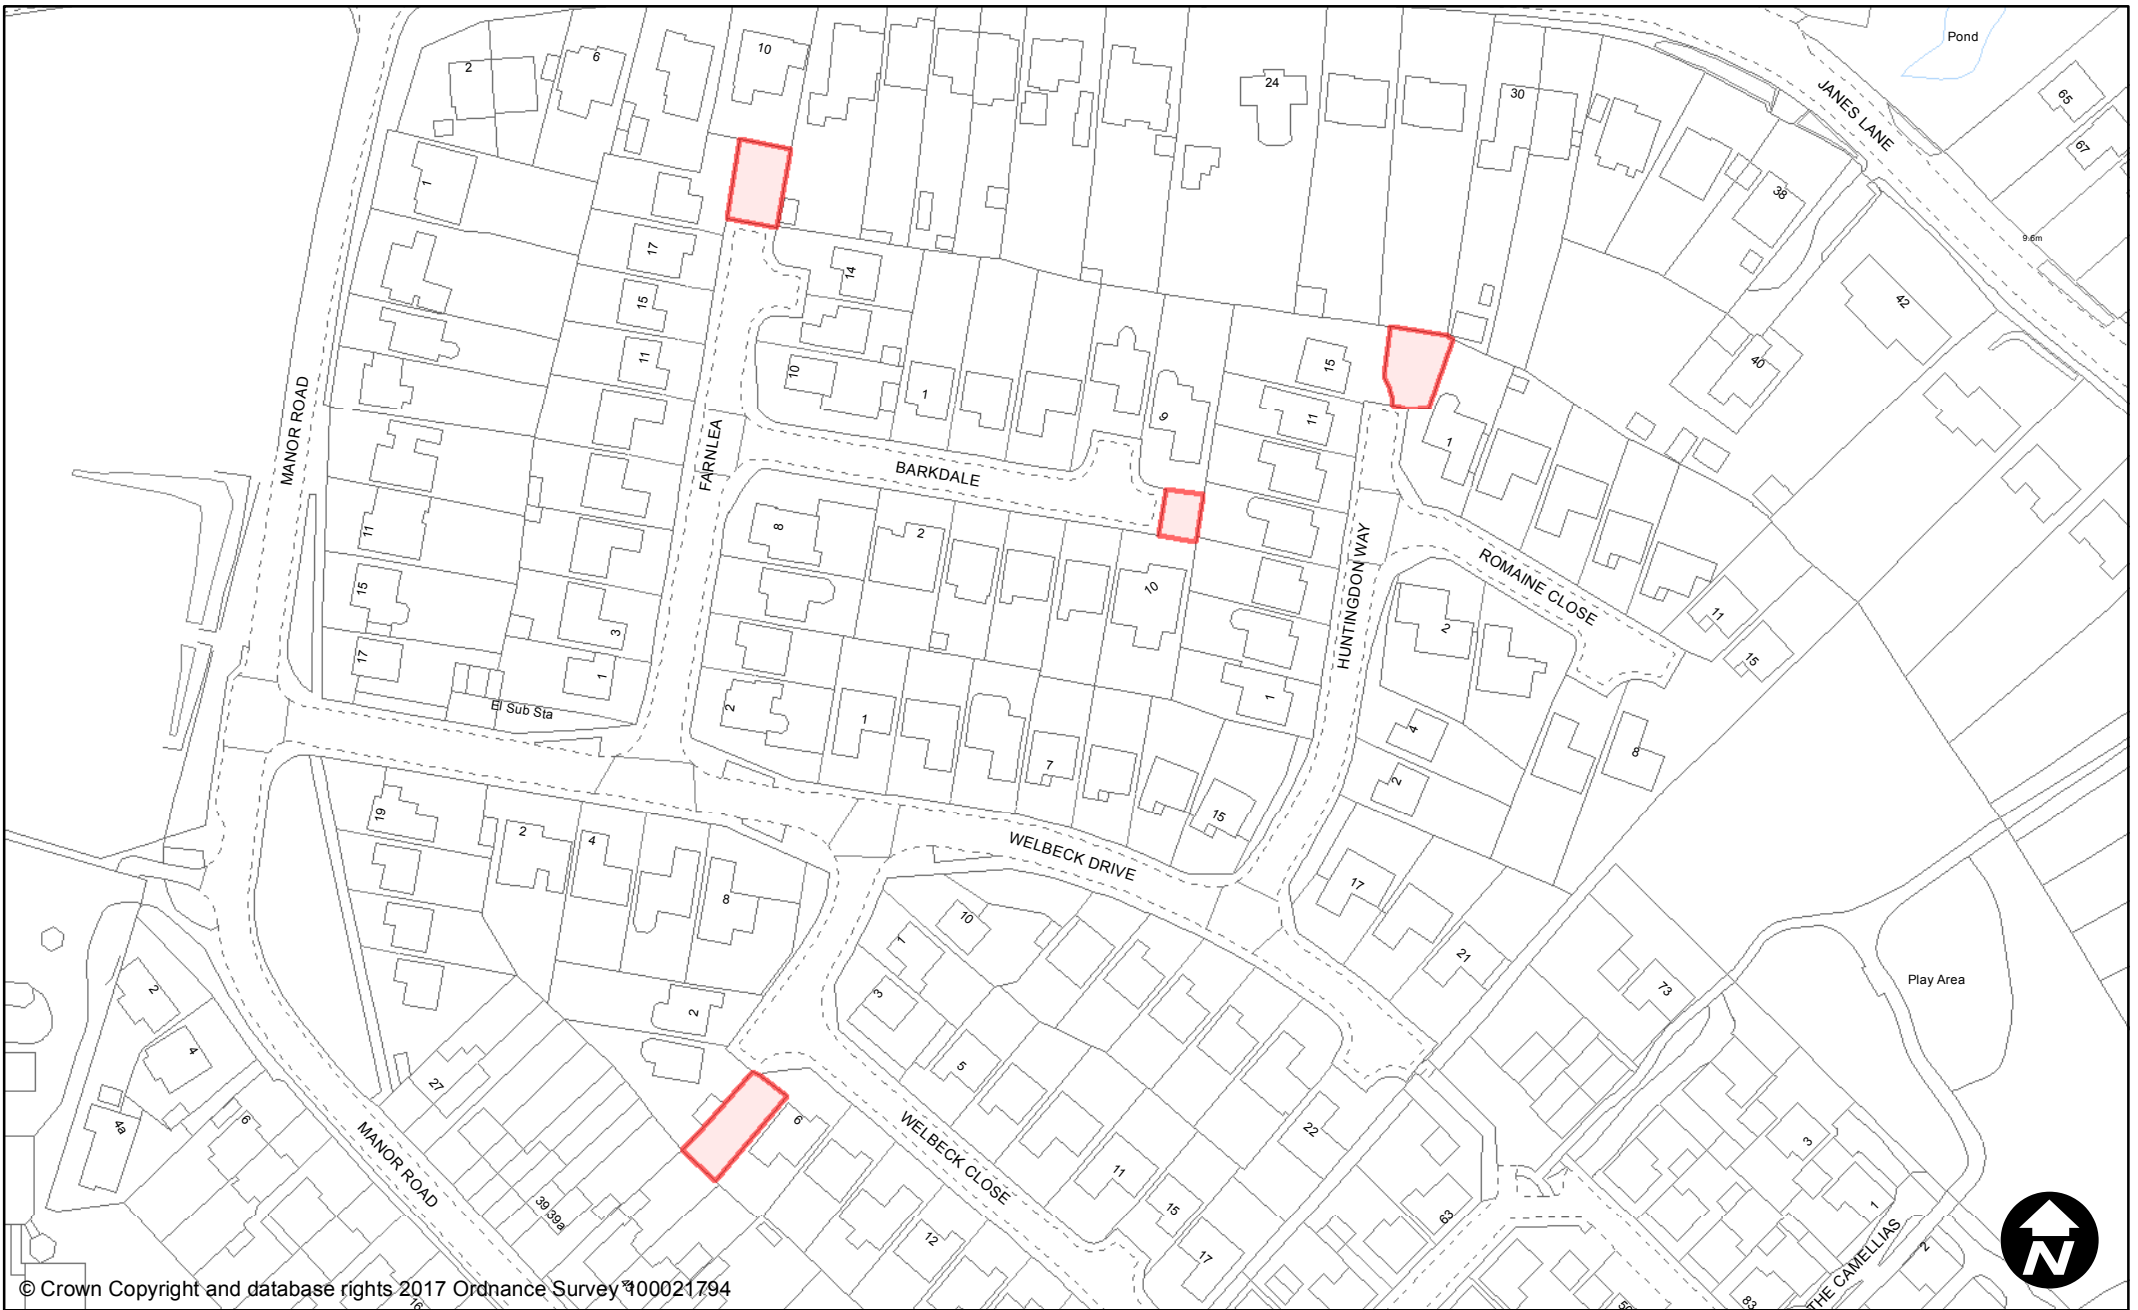

© Crown Copyright and database rights 2017 Ordnance Survey 100021794

**PUBLIC SPACE  
PROTECTION ORDER  
(SCHEDULE 1)**

**Order Type:** Dog Fouling  
**Site Name:** Huntingdon Way / Welbeck Close / Fernlea / Barkdale  
**Site Reference:** PSPO/081/FL  
**Town / Parish:** Burgess Hill