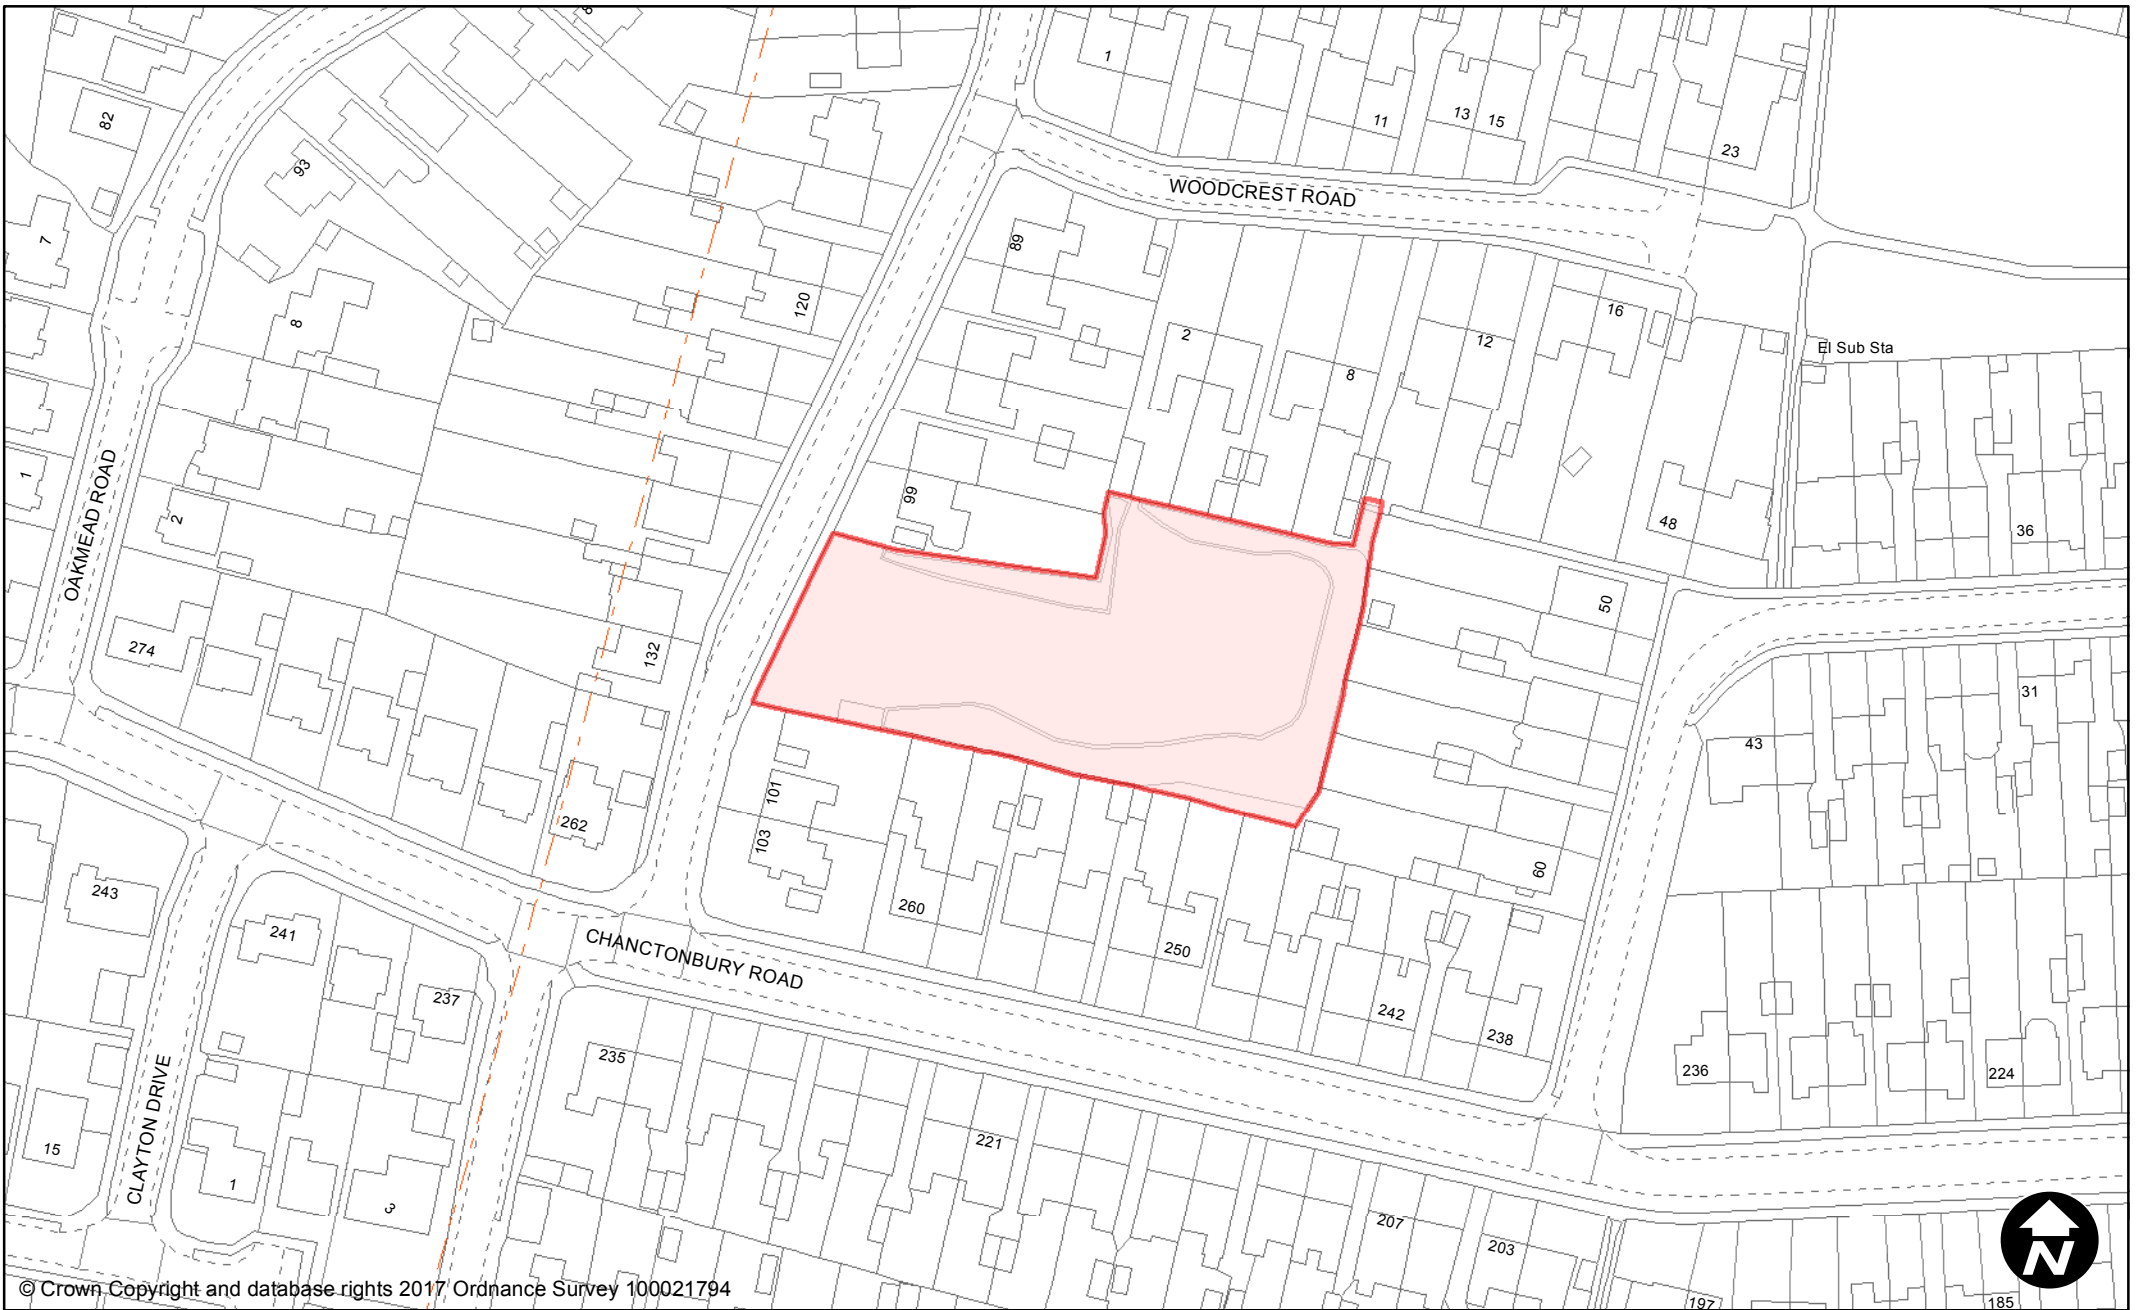

## PUBLIC SPACE PROTECTION ORDER (SCHEDULE 1)

May 2017

**Order Type:** Dog Fouling

**Scale:** 1:2,000

**Site Name:** Pookbourne Open Space, Balancing Pond & Play Area

**Site Reference:** PSPO/103/FL

**Town / Parish:** Burgess Hill