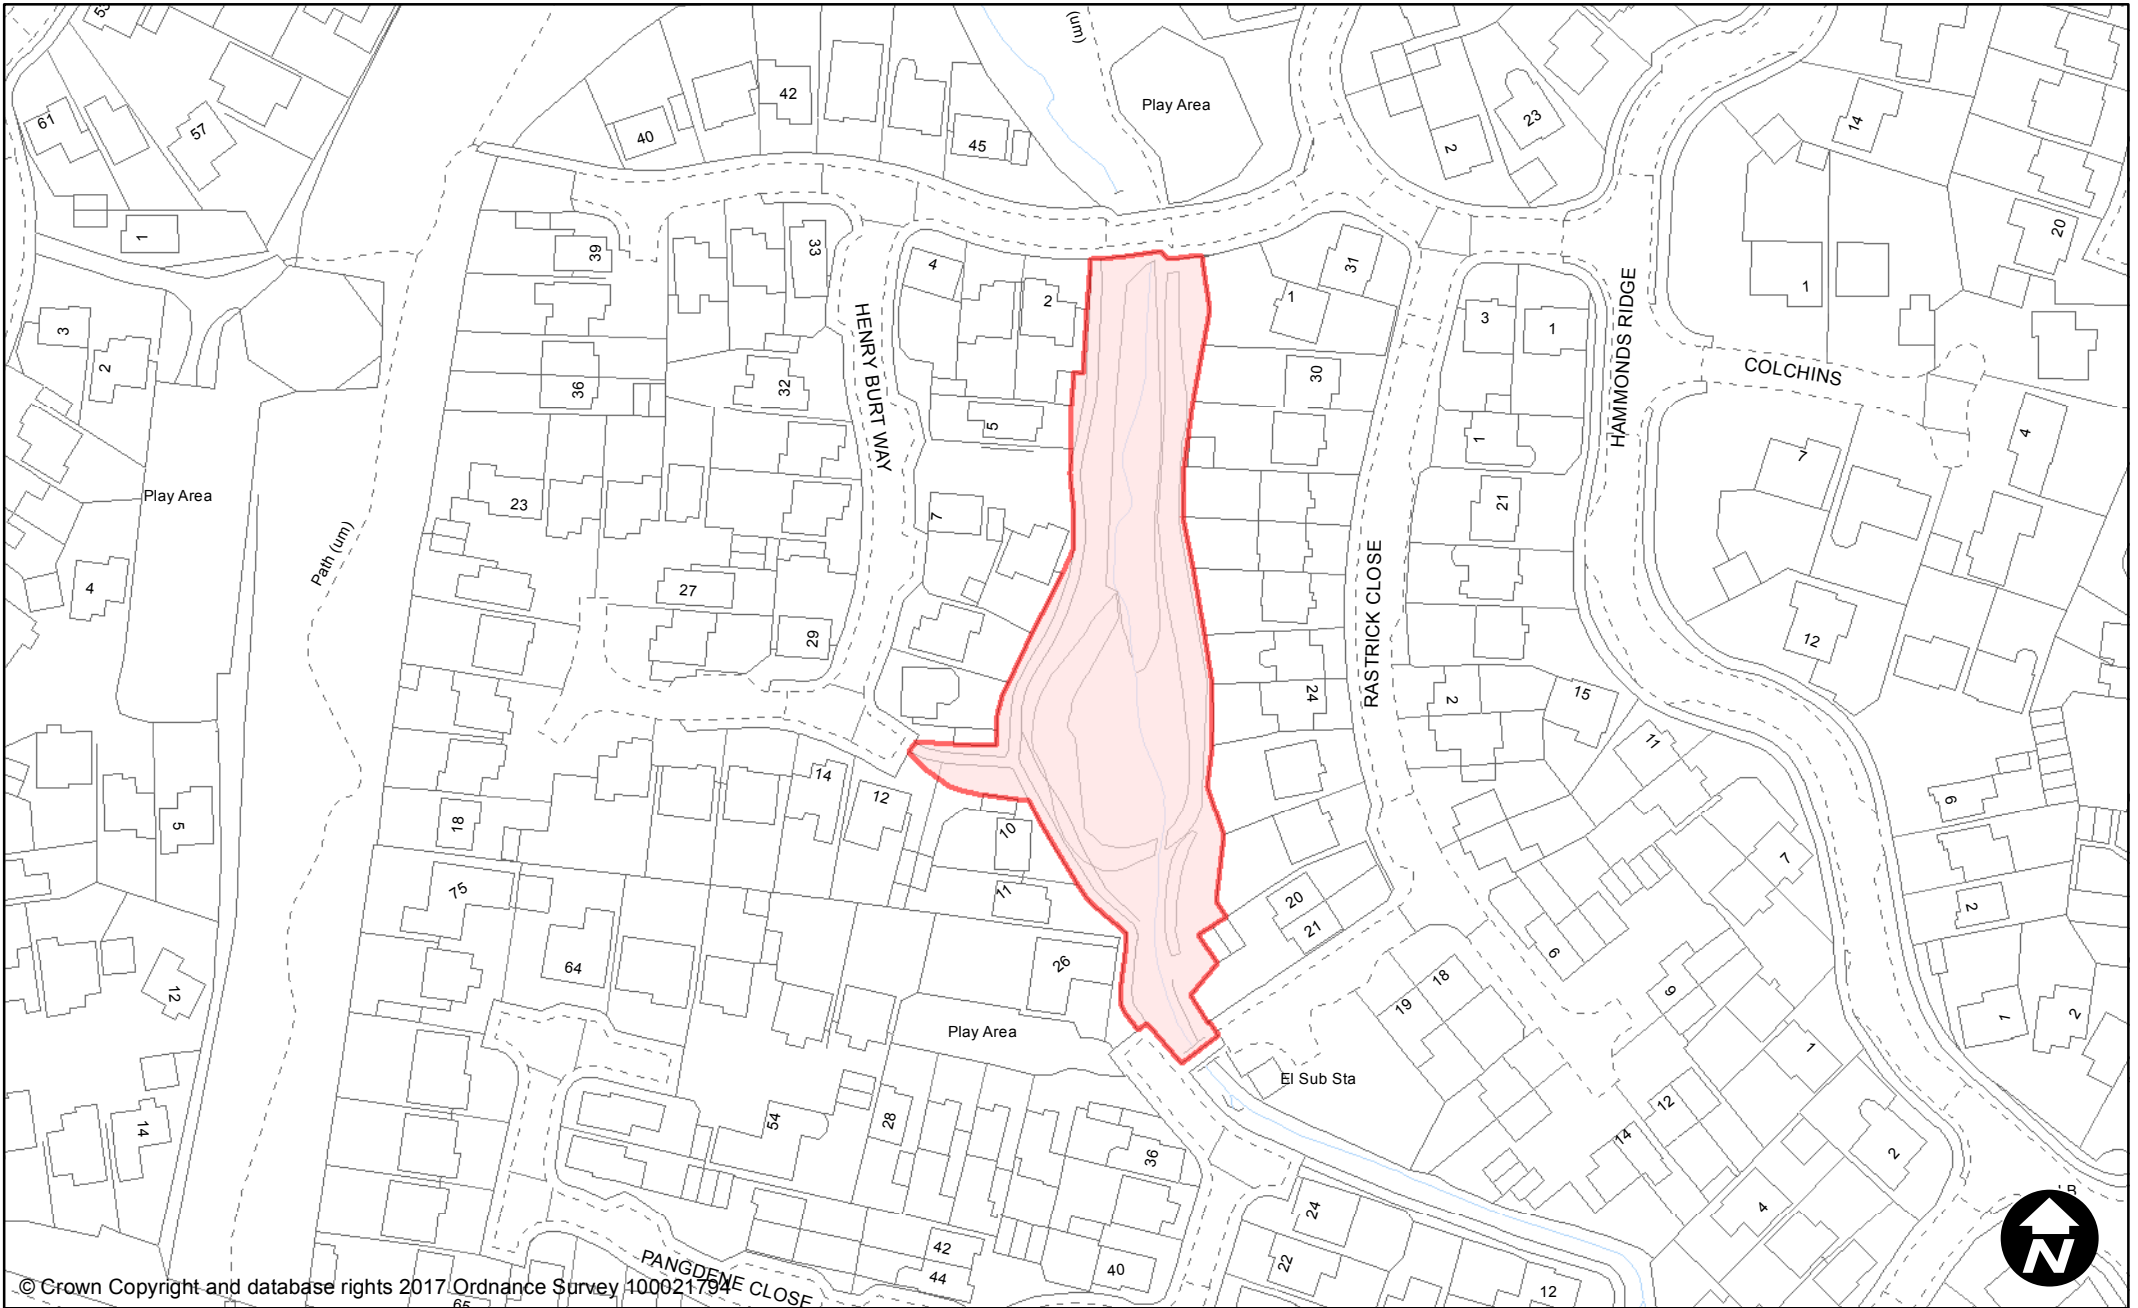

© Crown Copyright and database rights 2017 Ordnance Survey 100021794

**PUBLIC SPACE
PROTECTION ORDER
(SCHEDULE 1)**

Order Type: Dog Fouling

Site Name: Henry Burt Way Open Space

Site Reference: PSPO/078/FL

Town / Parish: Burgess Hill

May 2017

Scale: 1:1,250