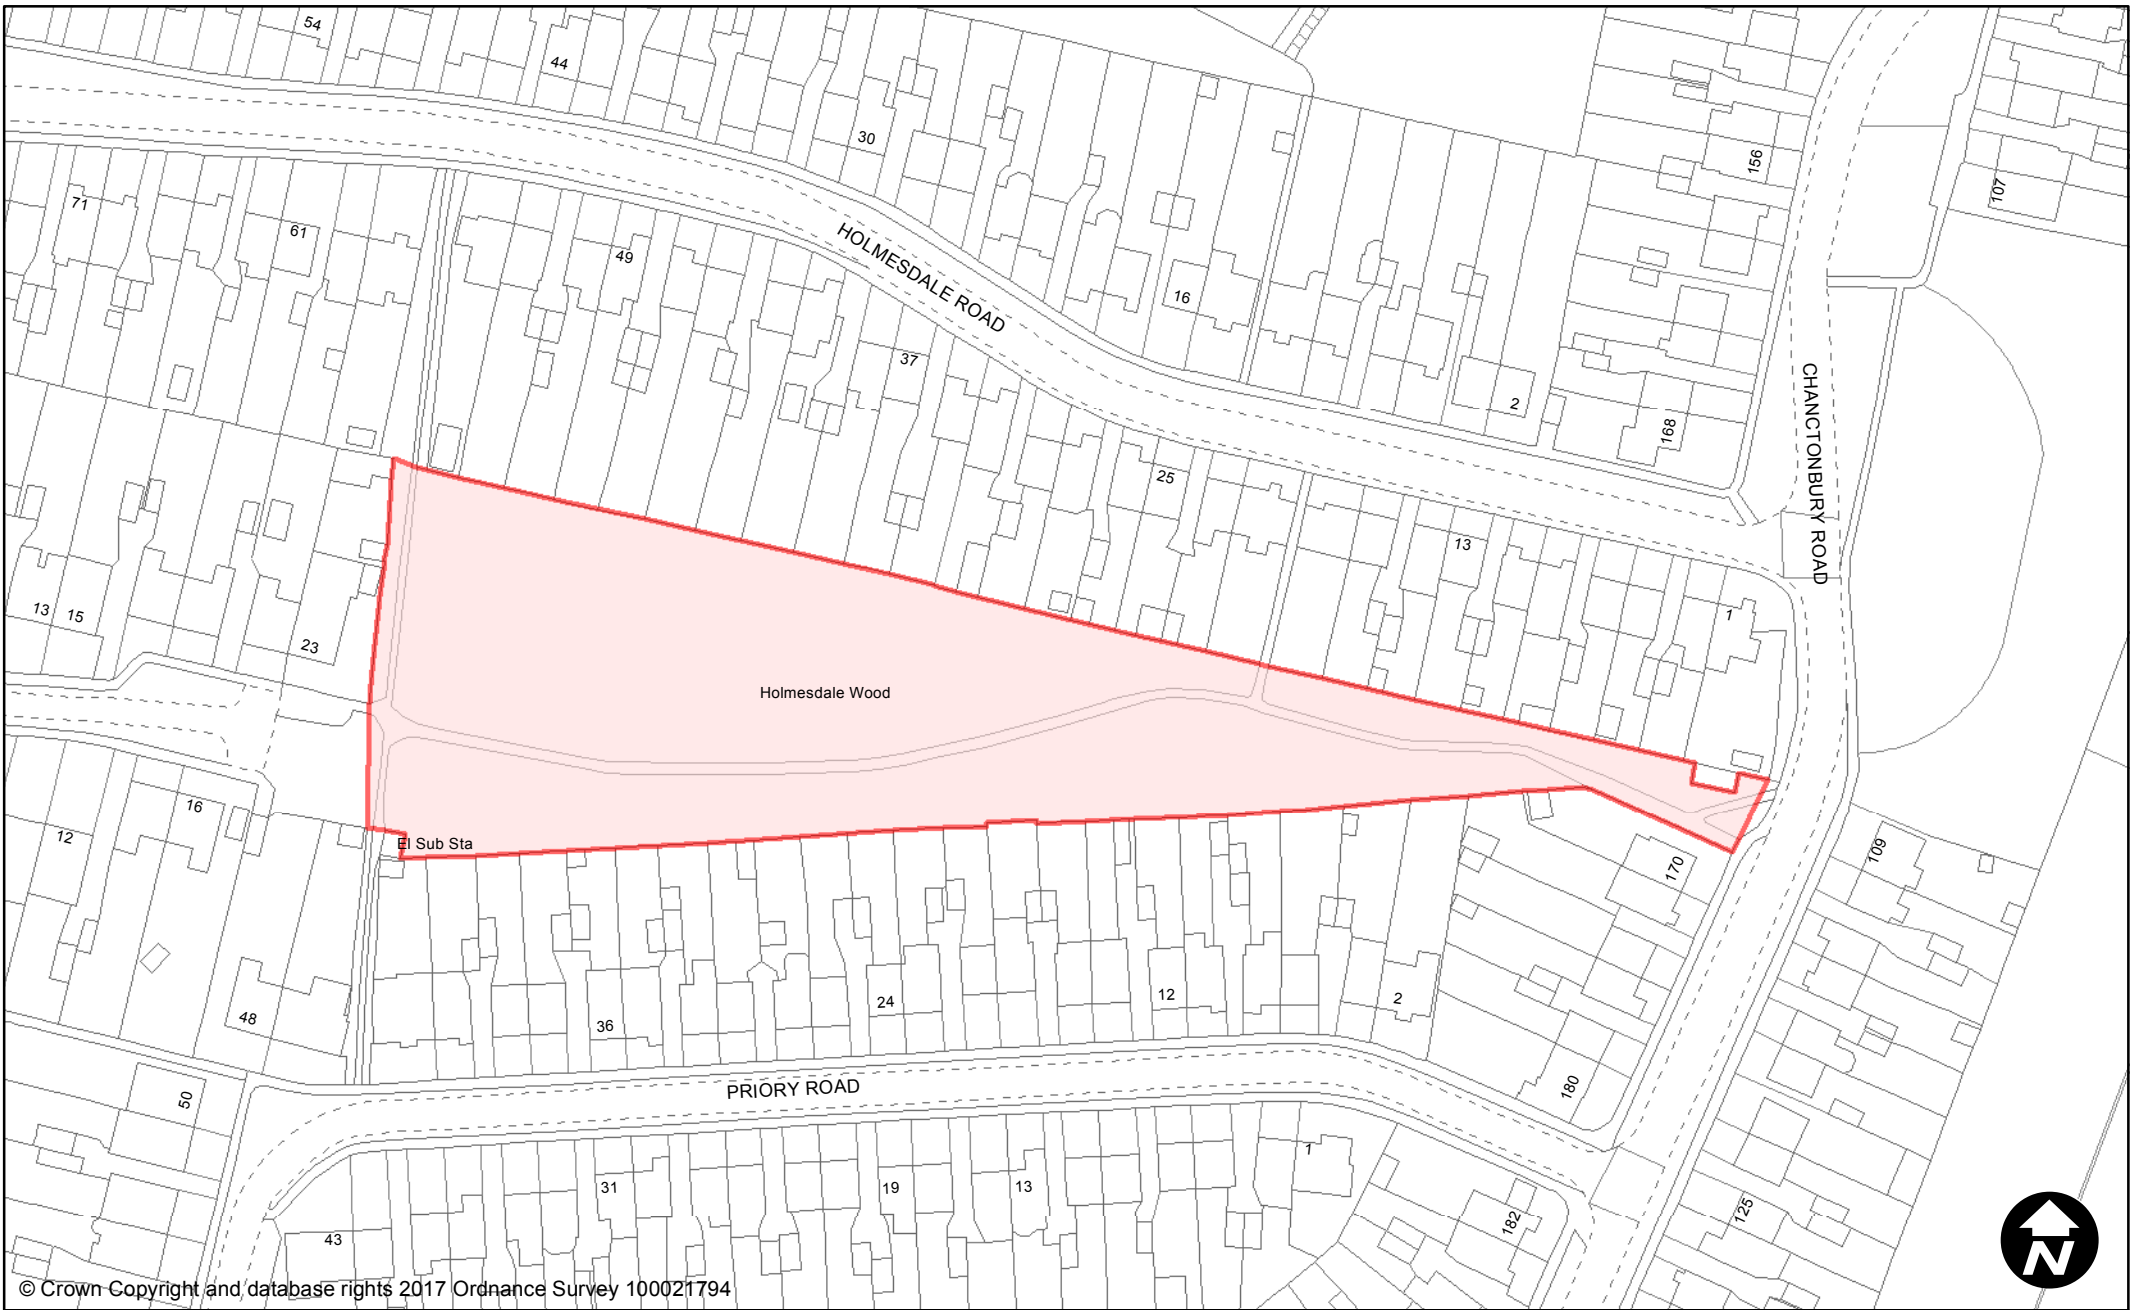

© Crown Copyright and database rights 2017 Ordnance Survey 100021794

**PUBLIC SPACE
PROTECTION ORDER
(SCHEDULE 1)**

Order Type: Dog Fouling
Site Name: Holmesdale Wood
Site Reference: PSPO/080/FL

Town / Parish: Burgess Hill

May 2017

Scale: 1:1,250