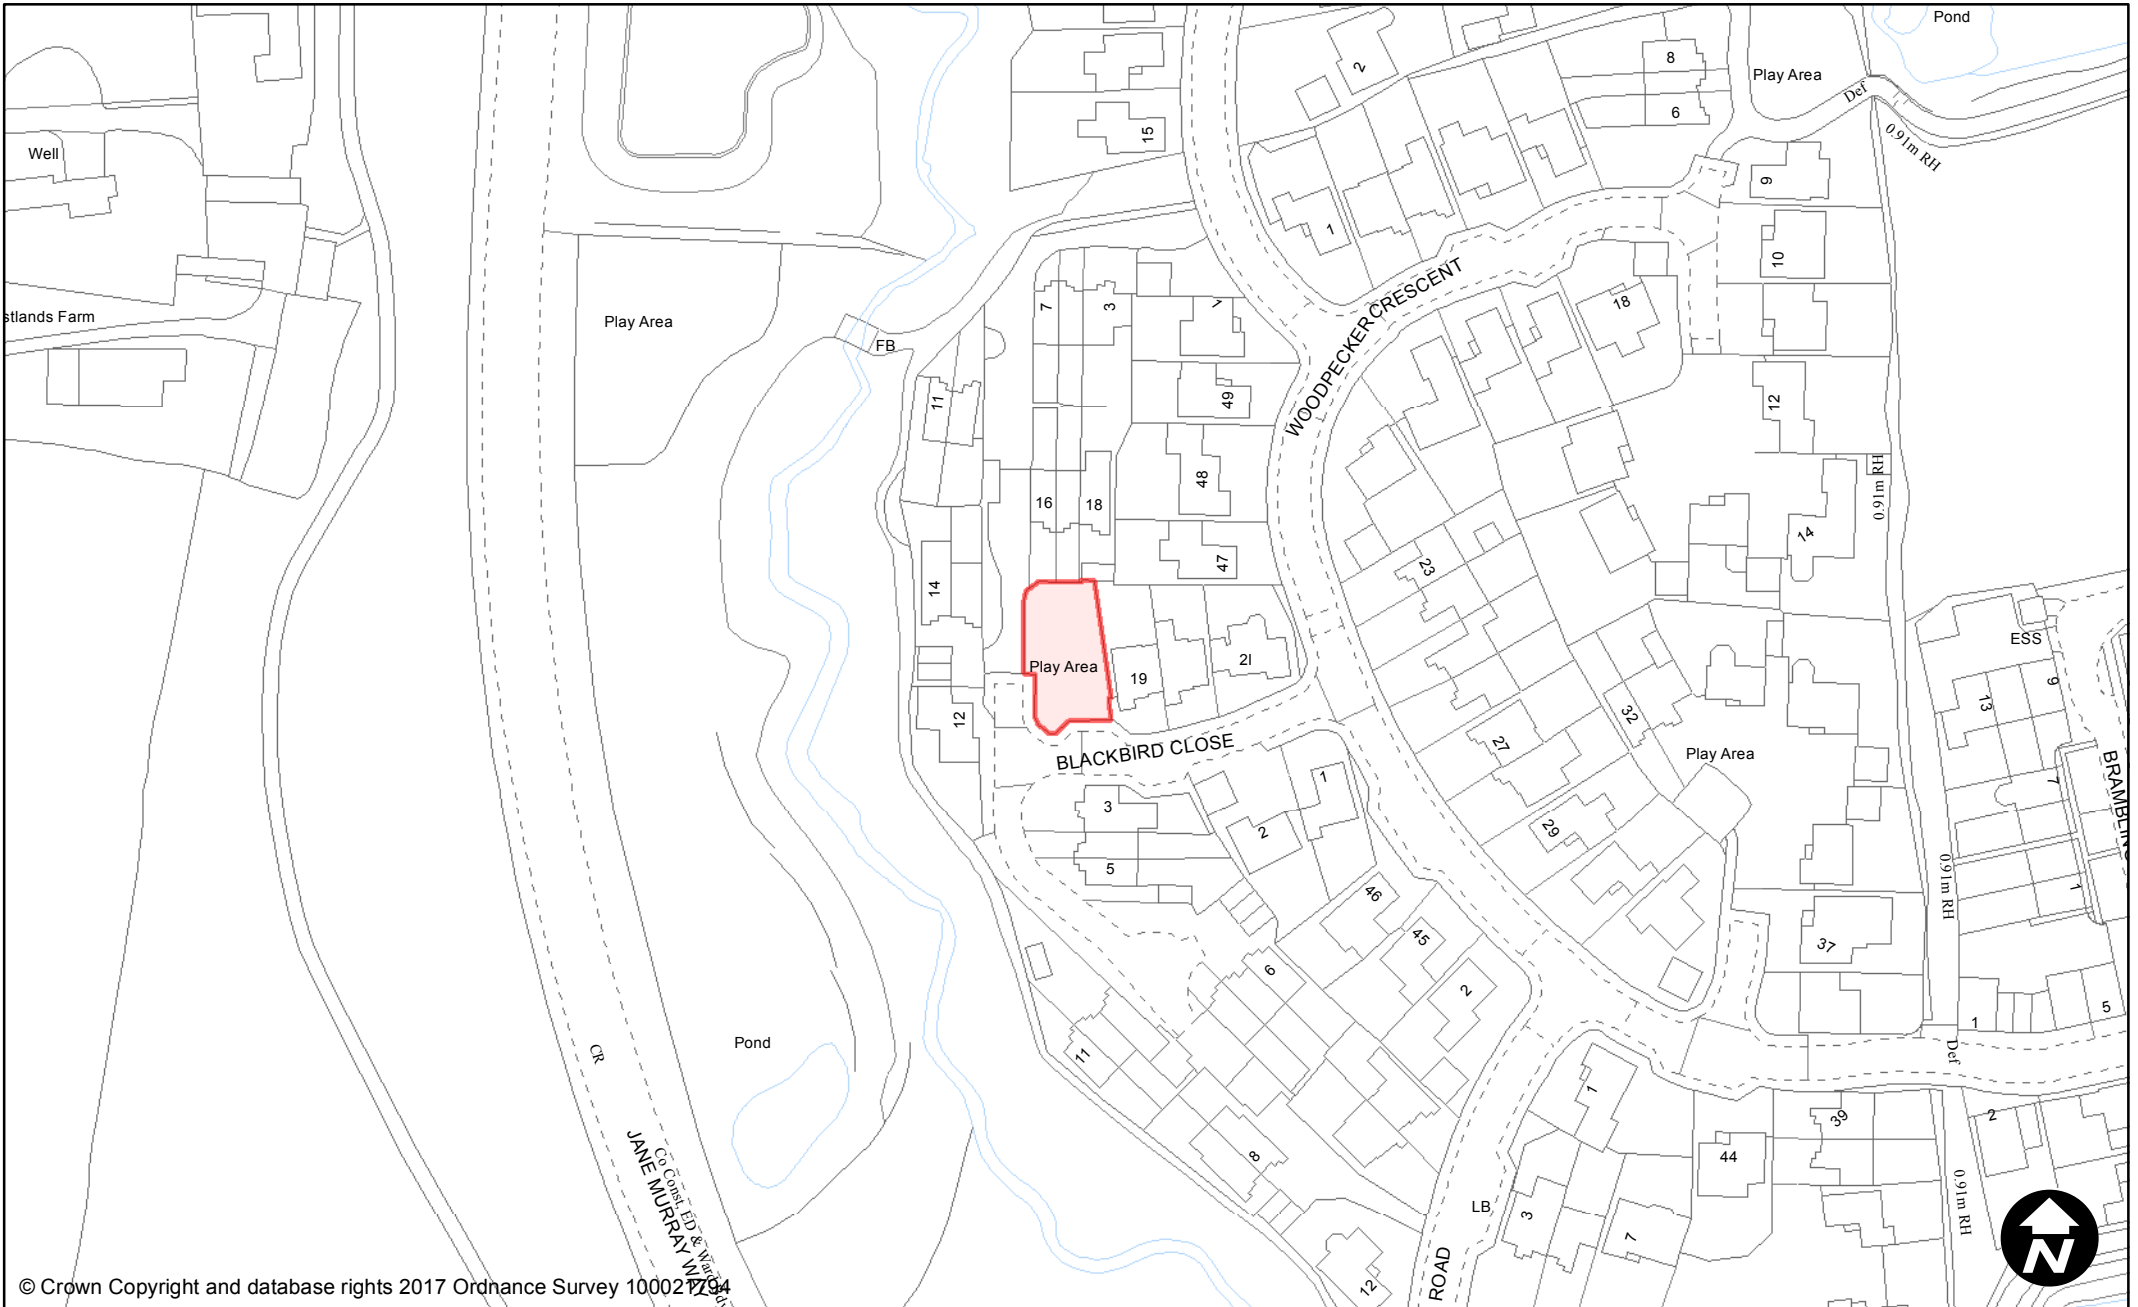

© Crown Copyright and database rights 2017 Ordnance Survey 100021794

**PUBLIC SPACE
PROTECTION ORDER
(SCHEDULE 1)**

Order Type: Dog Fouling
Site Name: Blackbird Close Toddler Play Area
Site Reference: PSPO/045/FL
Town / Parish: Burgess Hill

May 2017

Scale: 1:1,250