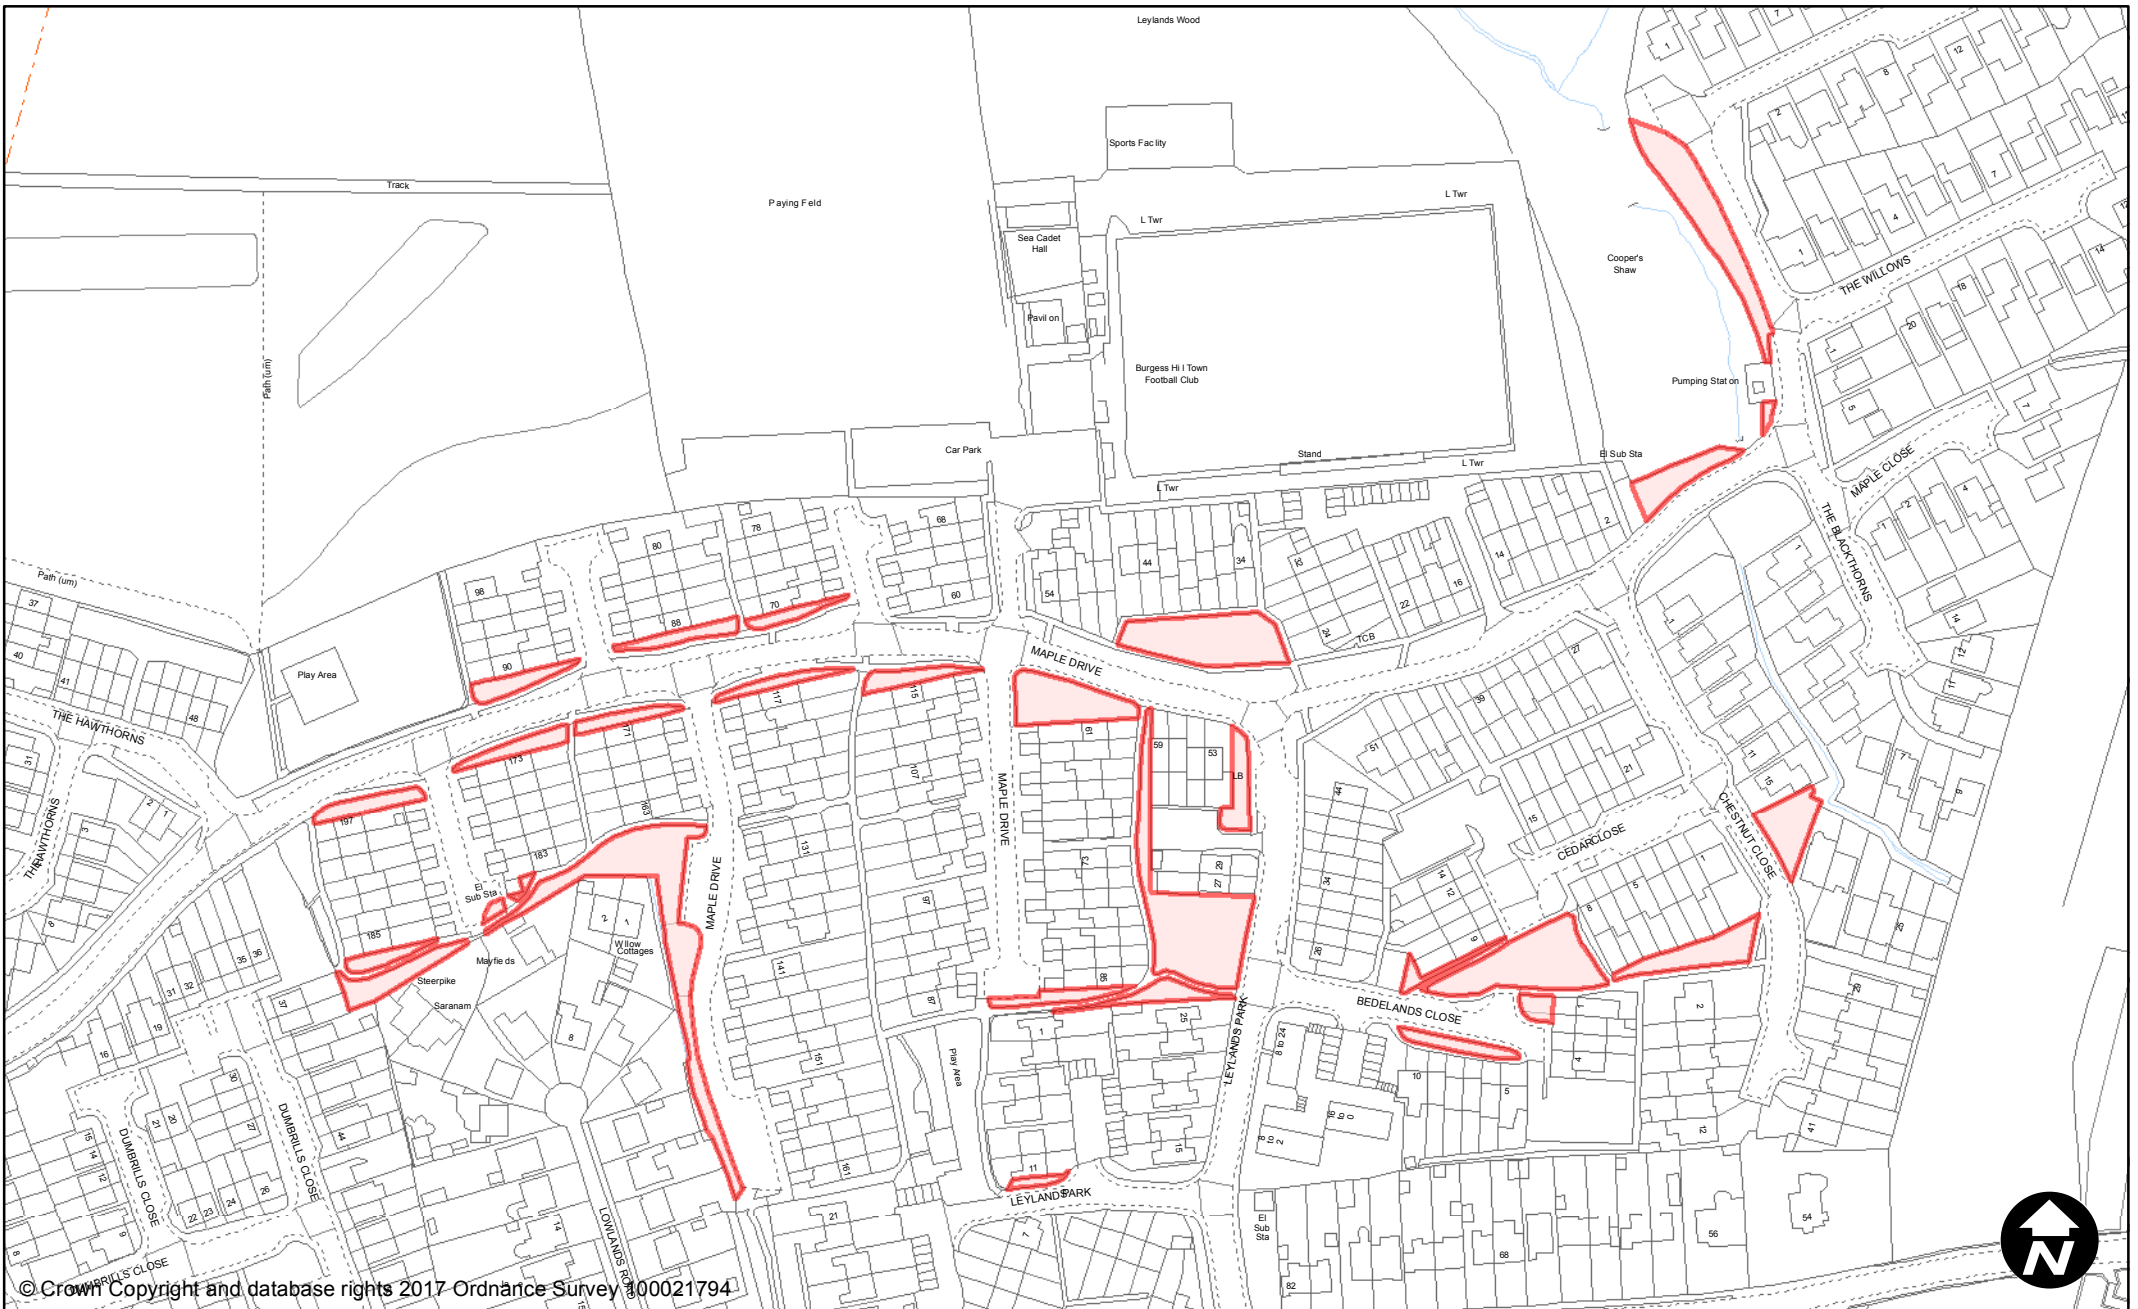

© Crown Copyright and database rights 2017 Ordnance Survey 100021794

**PUBLIC SPACE  
PROTECTION ORDER  
(SCHEDULE 1)**

**Order Type:** Dog Fouling  
**Site Name:** Leylands Park Estate  
**Site Reference:** PSPO/086/FL