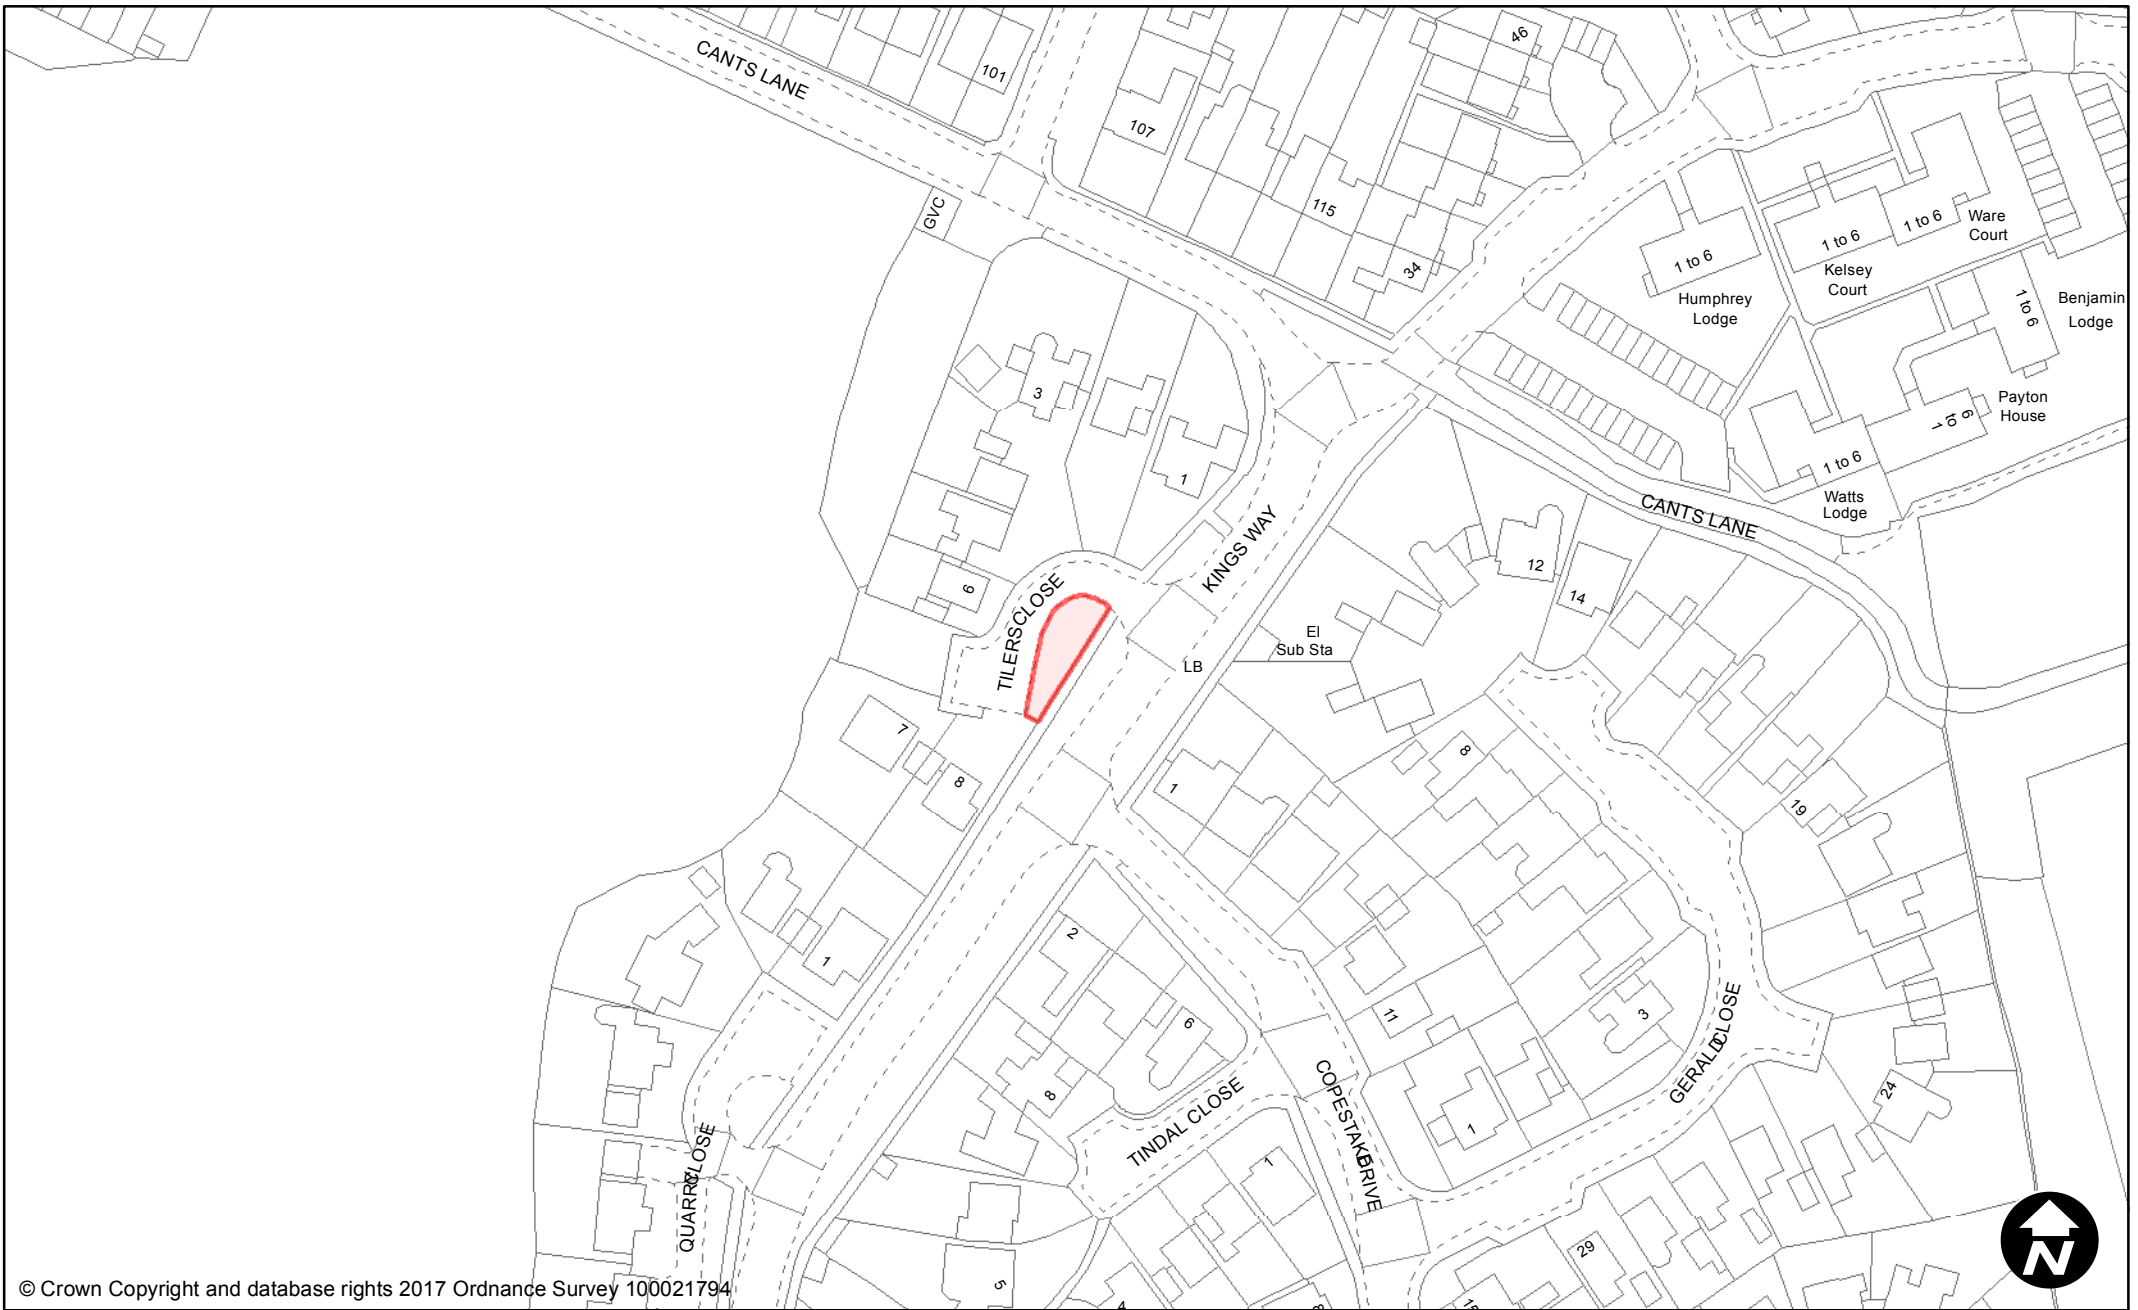

© Crown Copyright and database rights 2017 Ordnance Survey 100021794

**PUBLIC SPACE
PROTECTION ORDER
(SCHEDULE 1)**

Order Type: Dog Fouling
Site Name: Tilers Close
Site Reference: PSPO/128/FL

Town / Parish: Burgess Hill

May 2017

Scale: 1:1,250