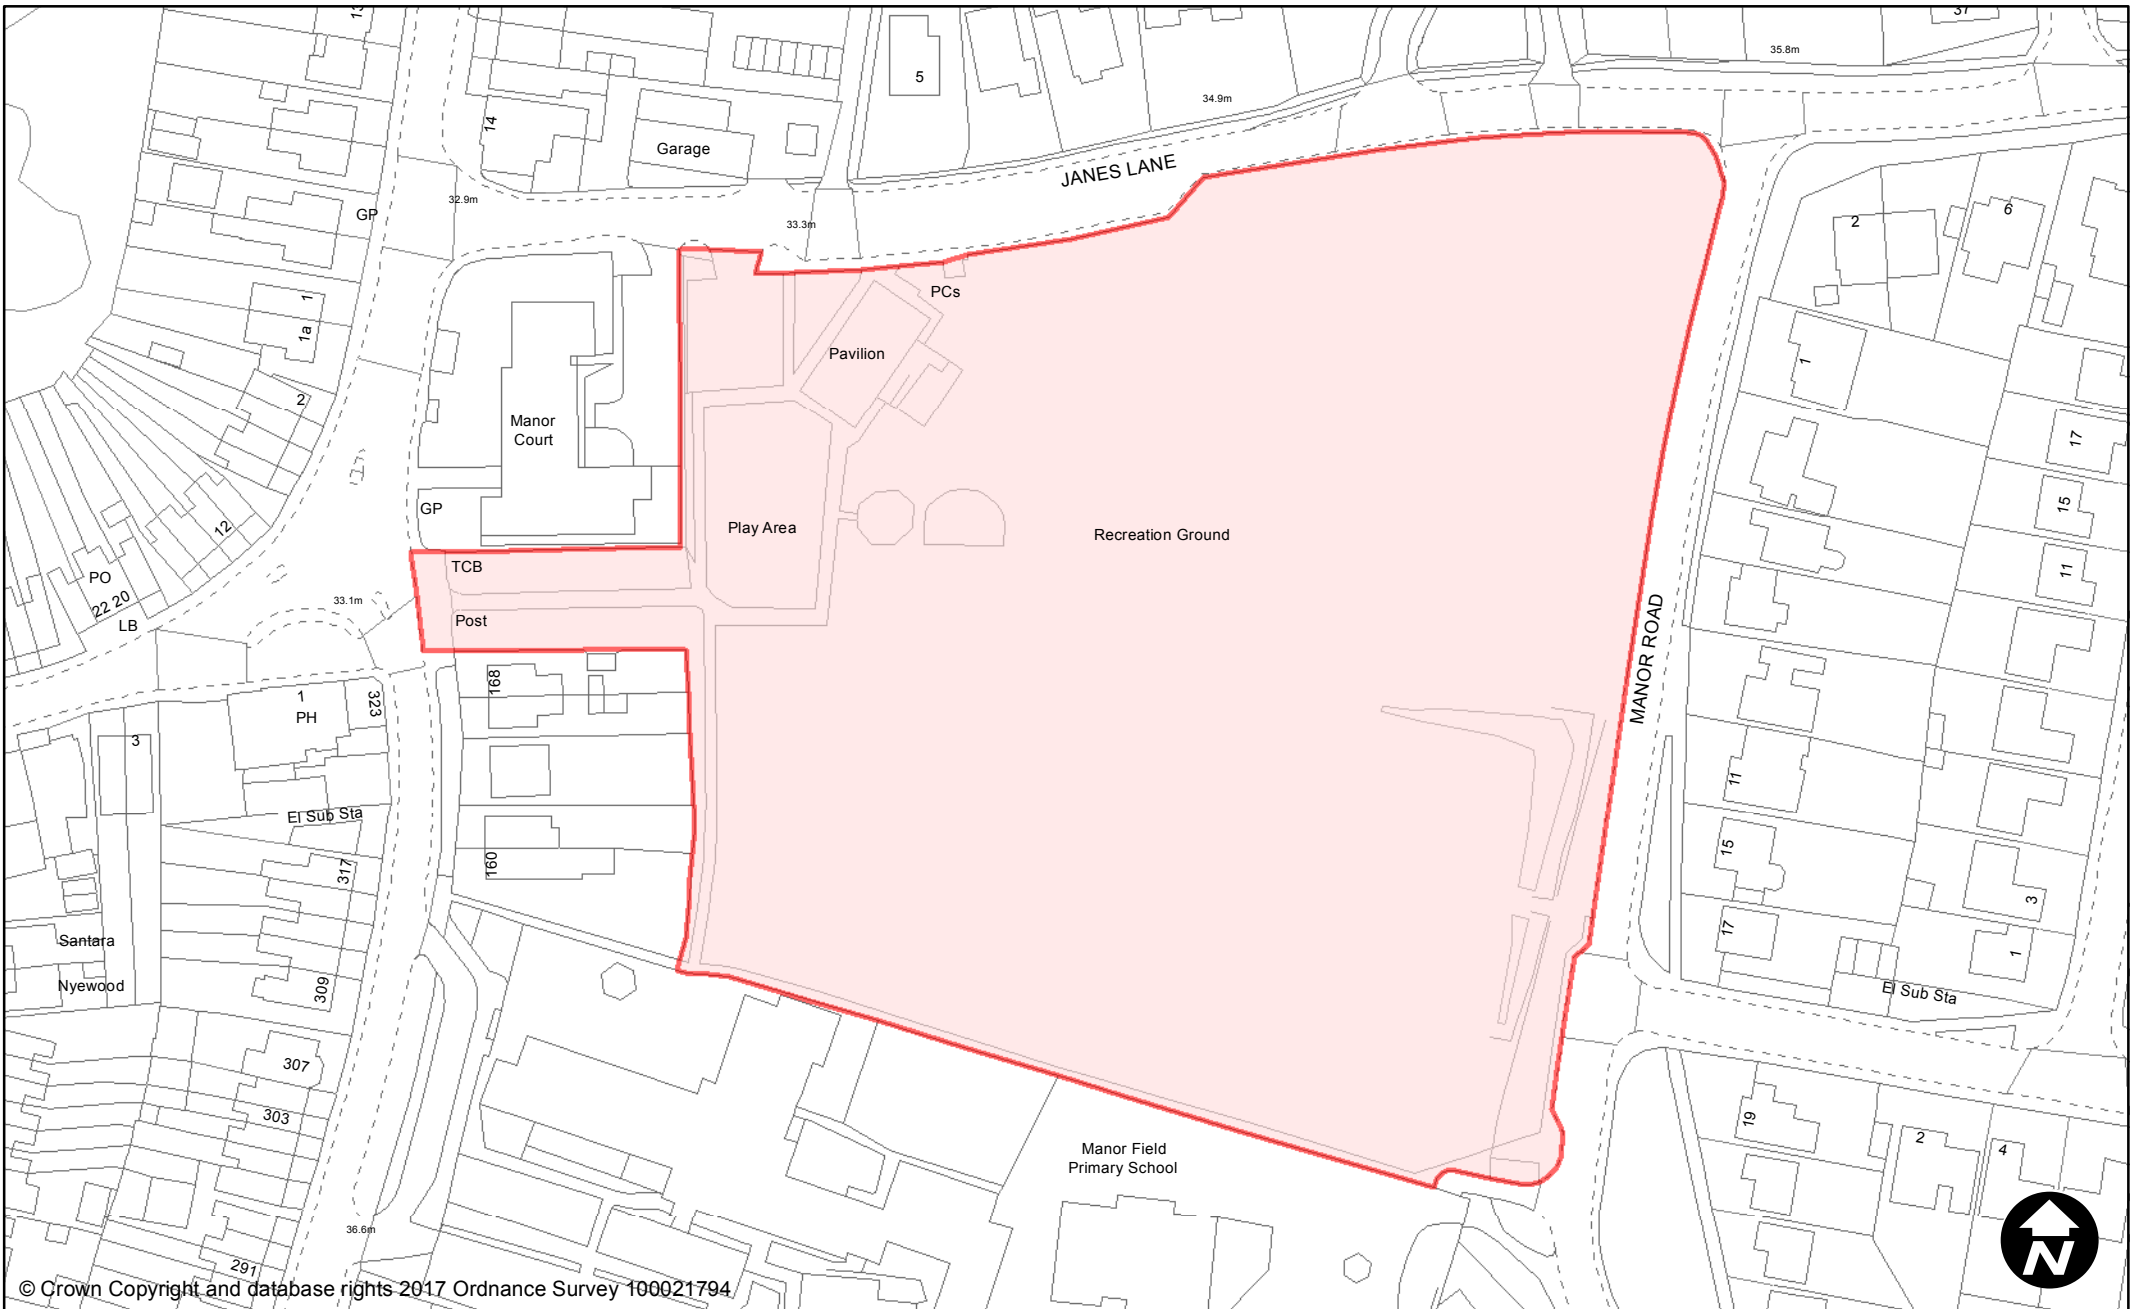

© Crown Copyright and database rights 2017 Ordnance Survey 100021794

**PUBLIC SPACE
PROTECTION ORDER
(SCHEDULE 1)**

Order Type: Dog Fouling
Site Name: World's End (Janes Lane) Recreation Ground
Site Reference: PSPO/291/FL
Town / Parish: Burgess Hill

May 2017

Scale: 1:1,250