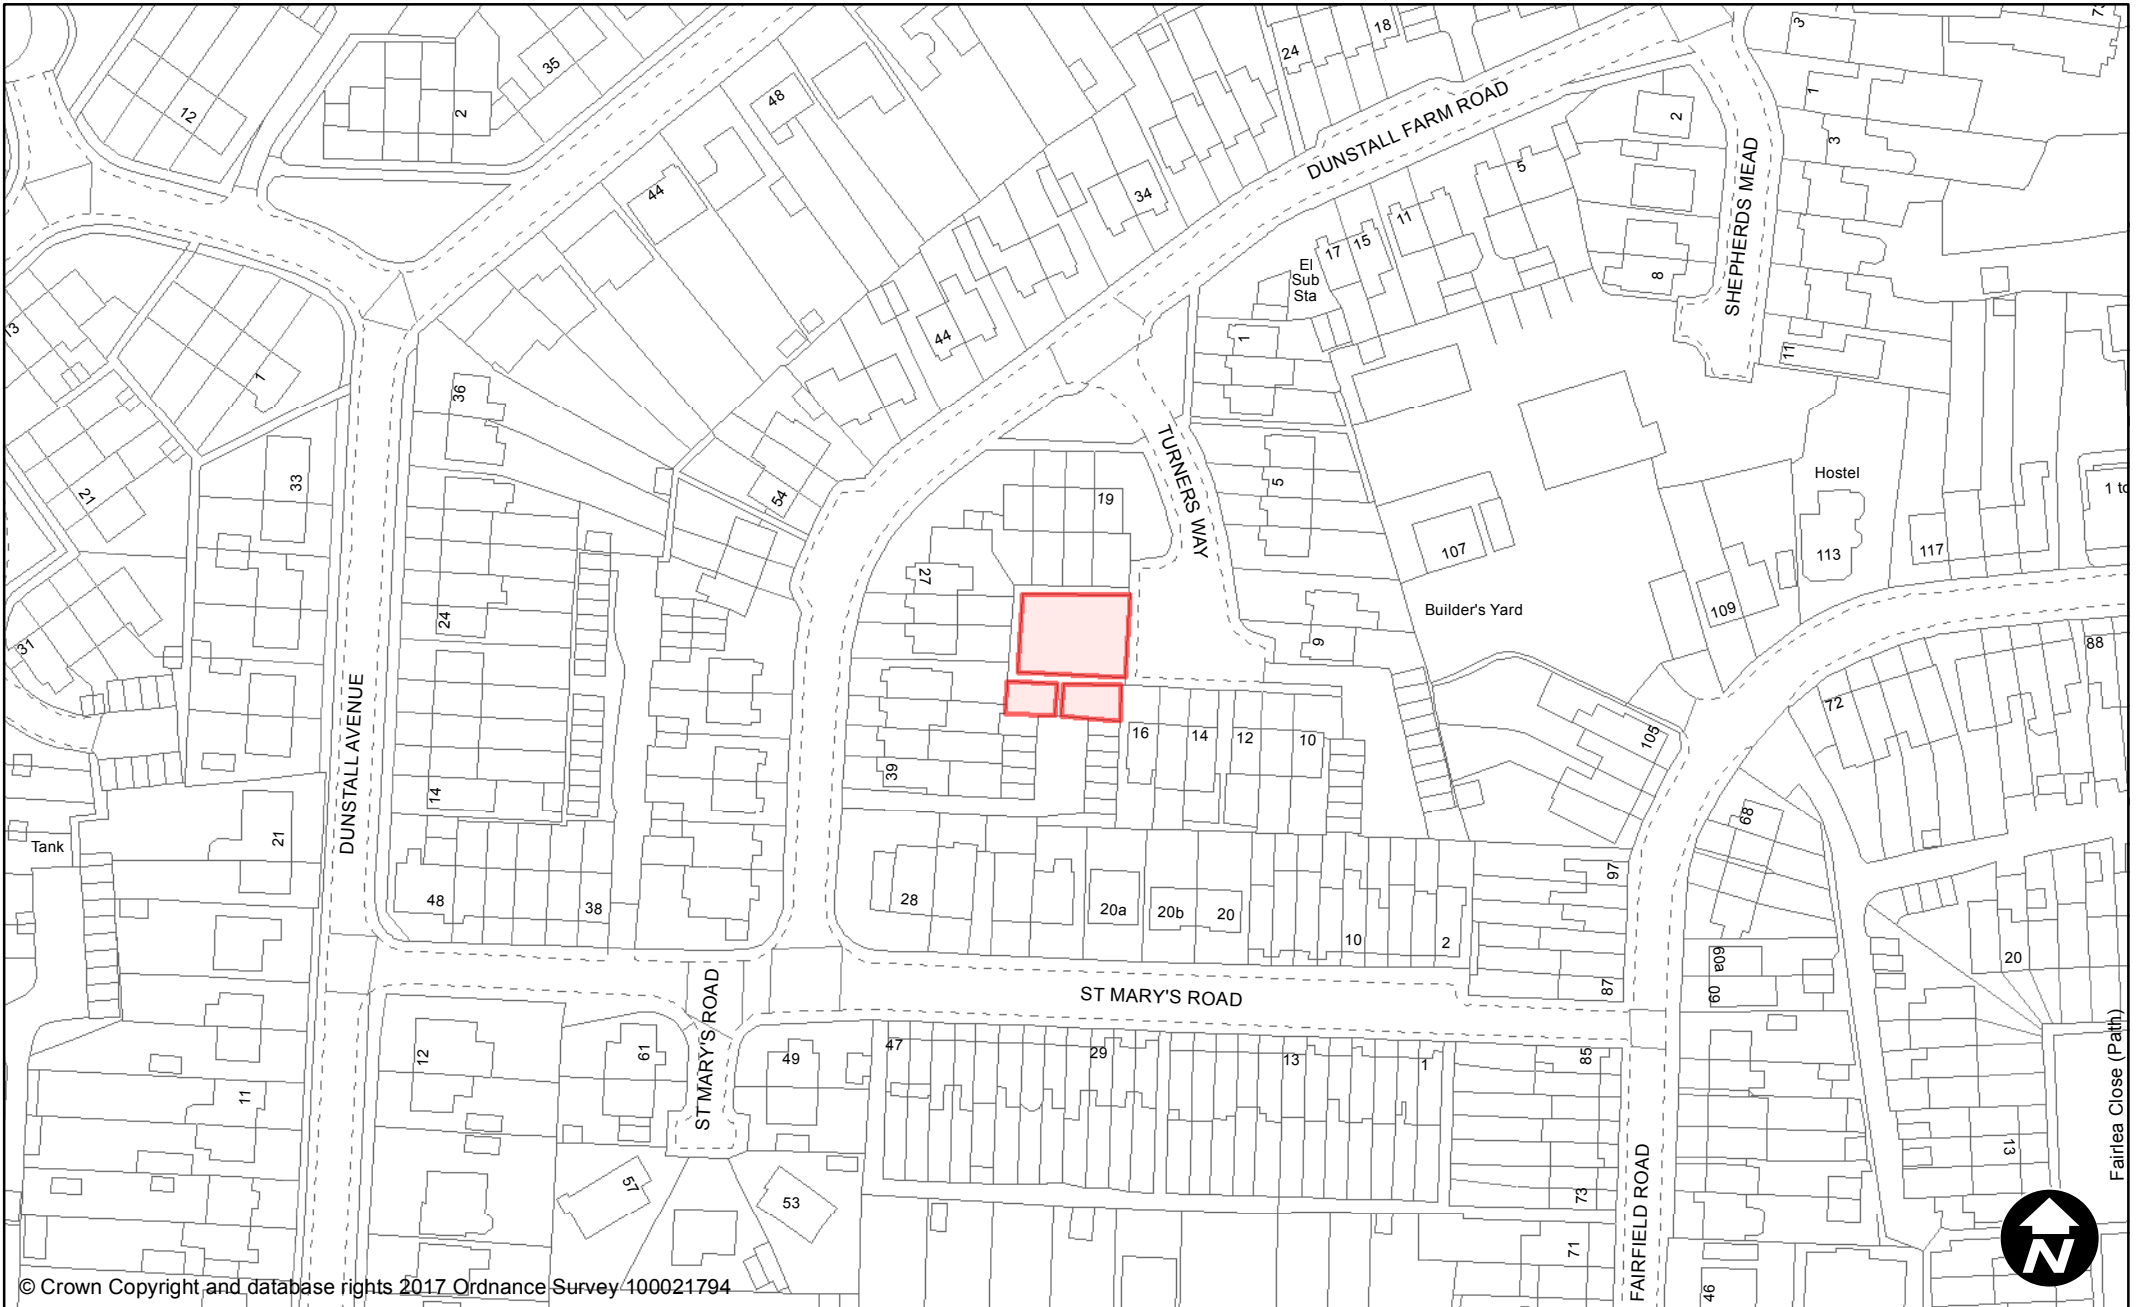

**Town / Parish:** Burgess Hill

May 2017

**Scale:** 1:1,250

© Crown Copyright and database rights 2017 Ordnance Survey 100021794

**PUBLIC SPACE  
PROTECTION ORDER  
(SCHEDULE 1)**

**Order Type:** Dog Fouling  
**Site Name:** Turners Way Open Space  
**Site Reference:** PSPO/127/FL  
**Town / Parish:** Burgess Hill