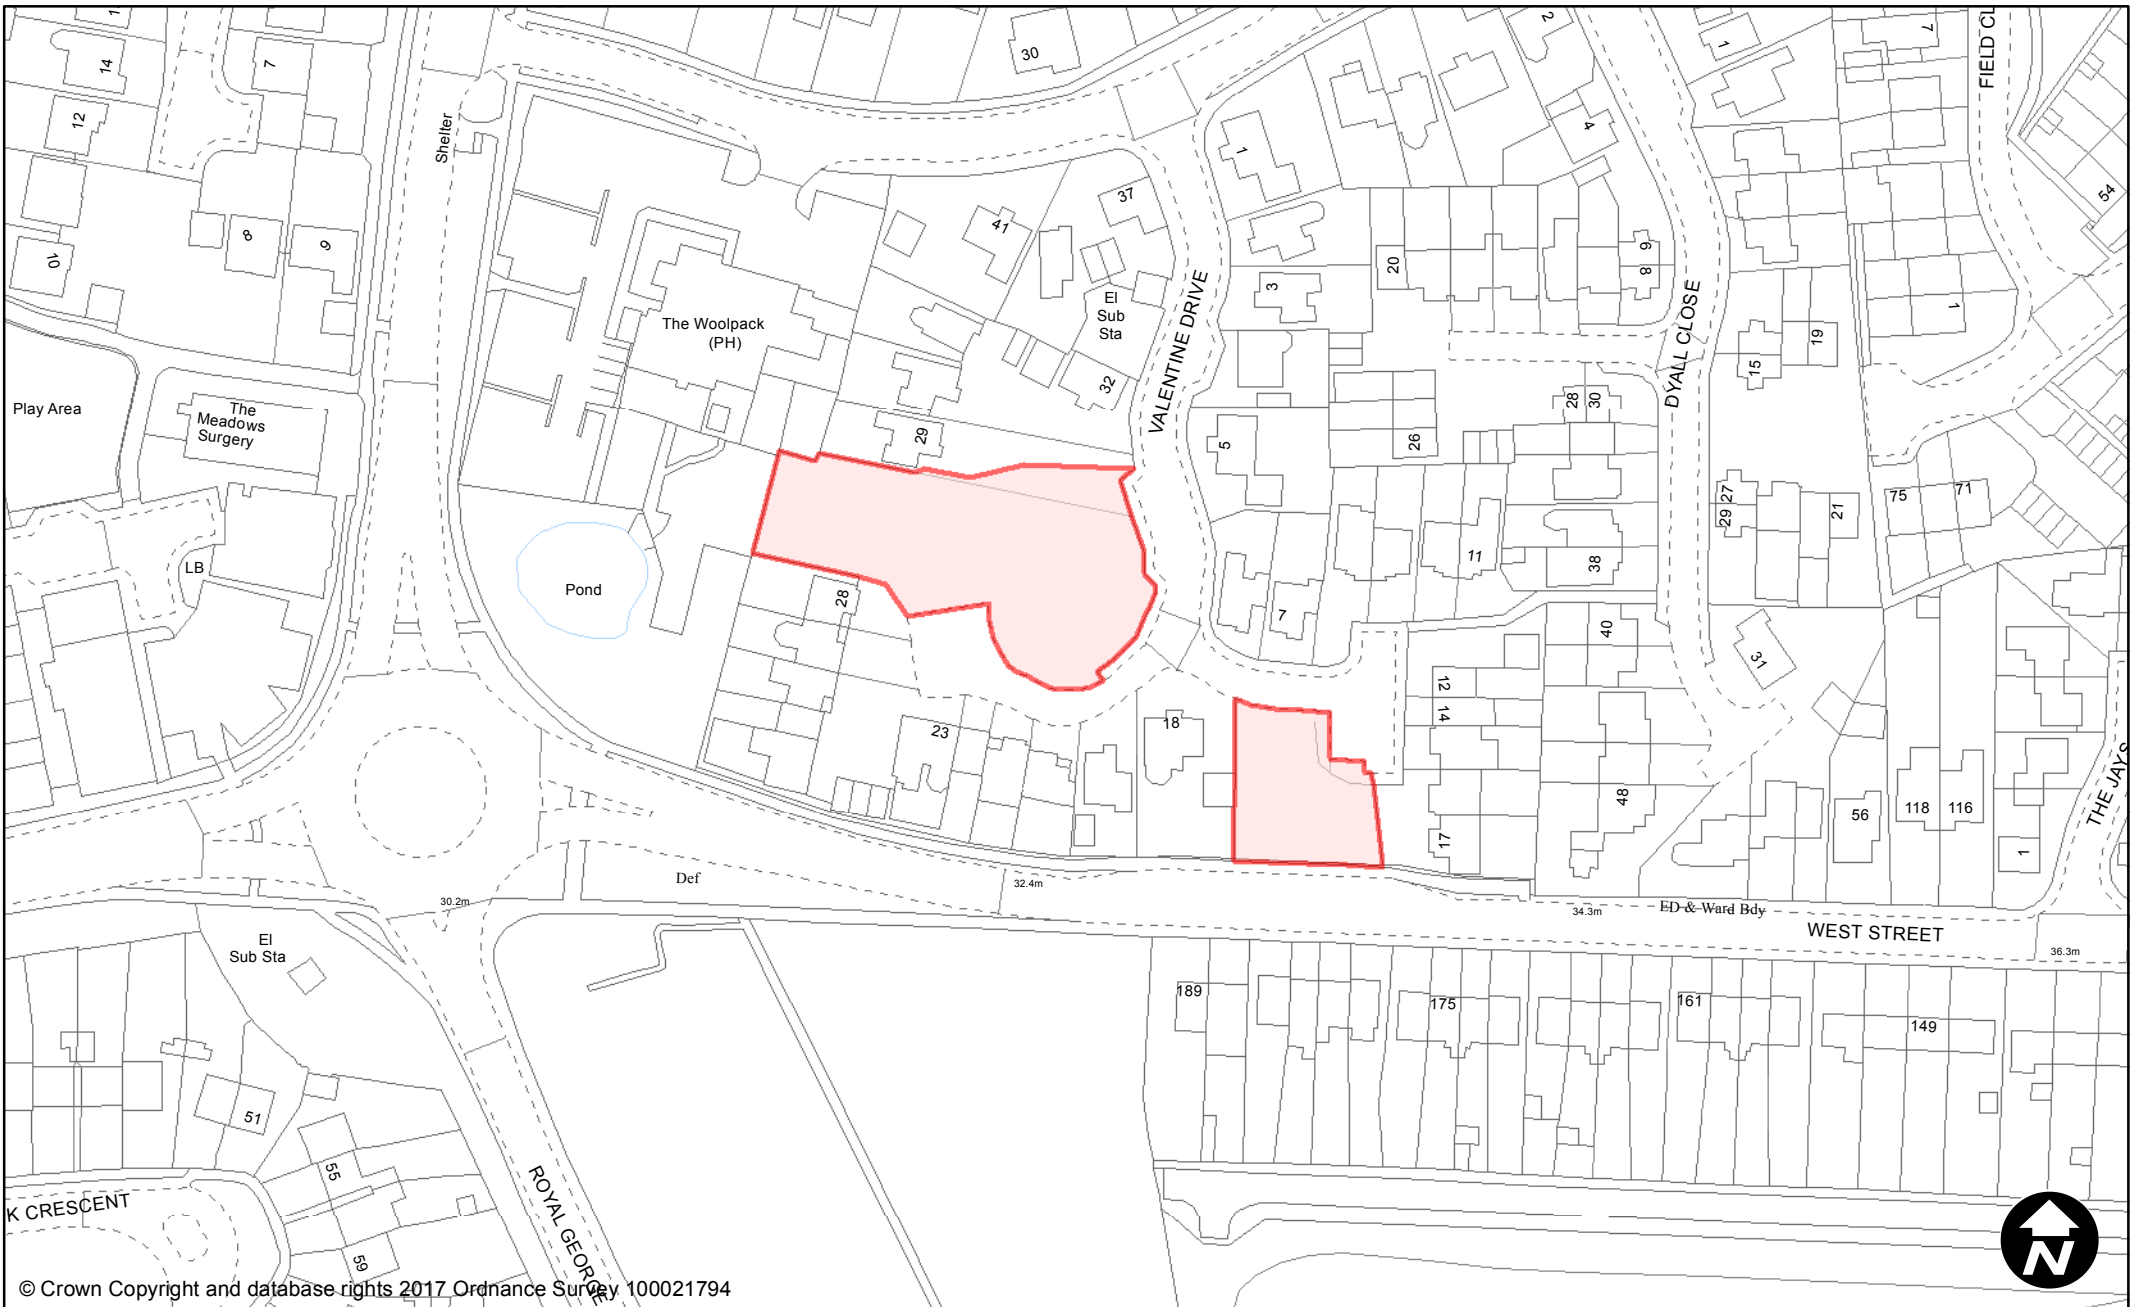

© Crown Copyright and database rights 2017 Ordnance Survey 100021794

**PUBLIC SPACE
PROTECTION ORDER
(SCHEDULE 1)**

Order Type: Dog Fouling
Site Name: Valentine Drive Open Space
Site Reference: PSPO/129/FL
Town / Parish: Burgess Hill

May 2017

Scale: 1:1,250