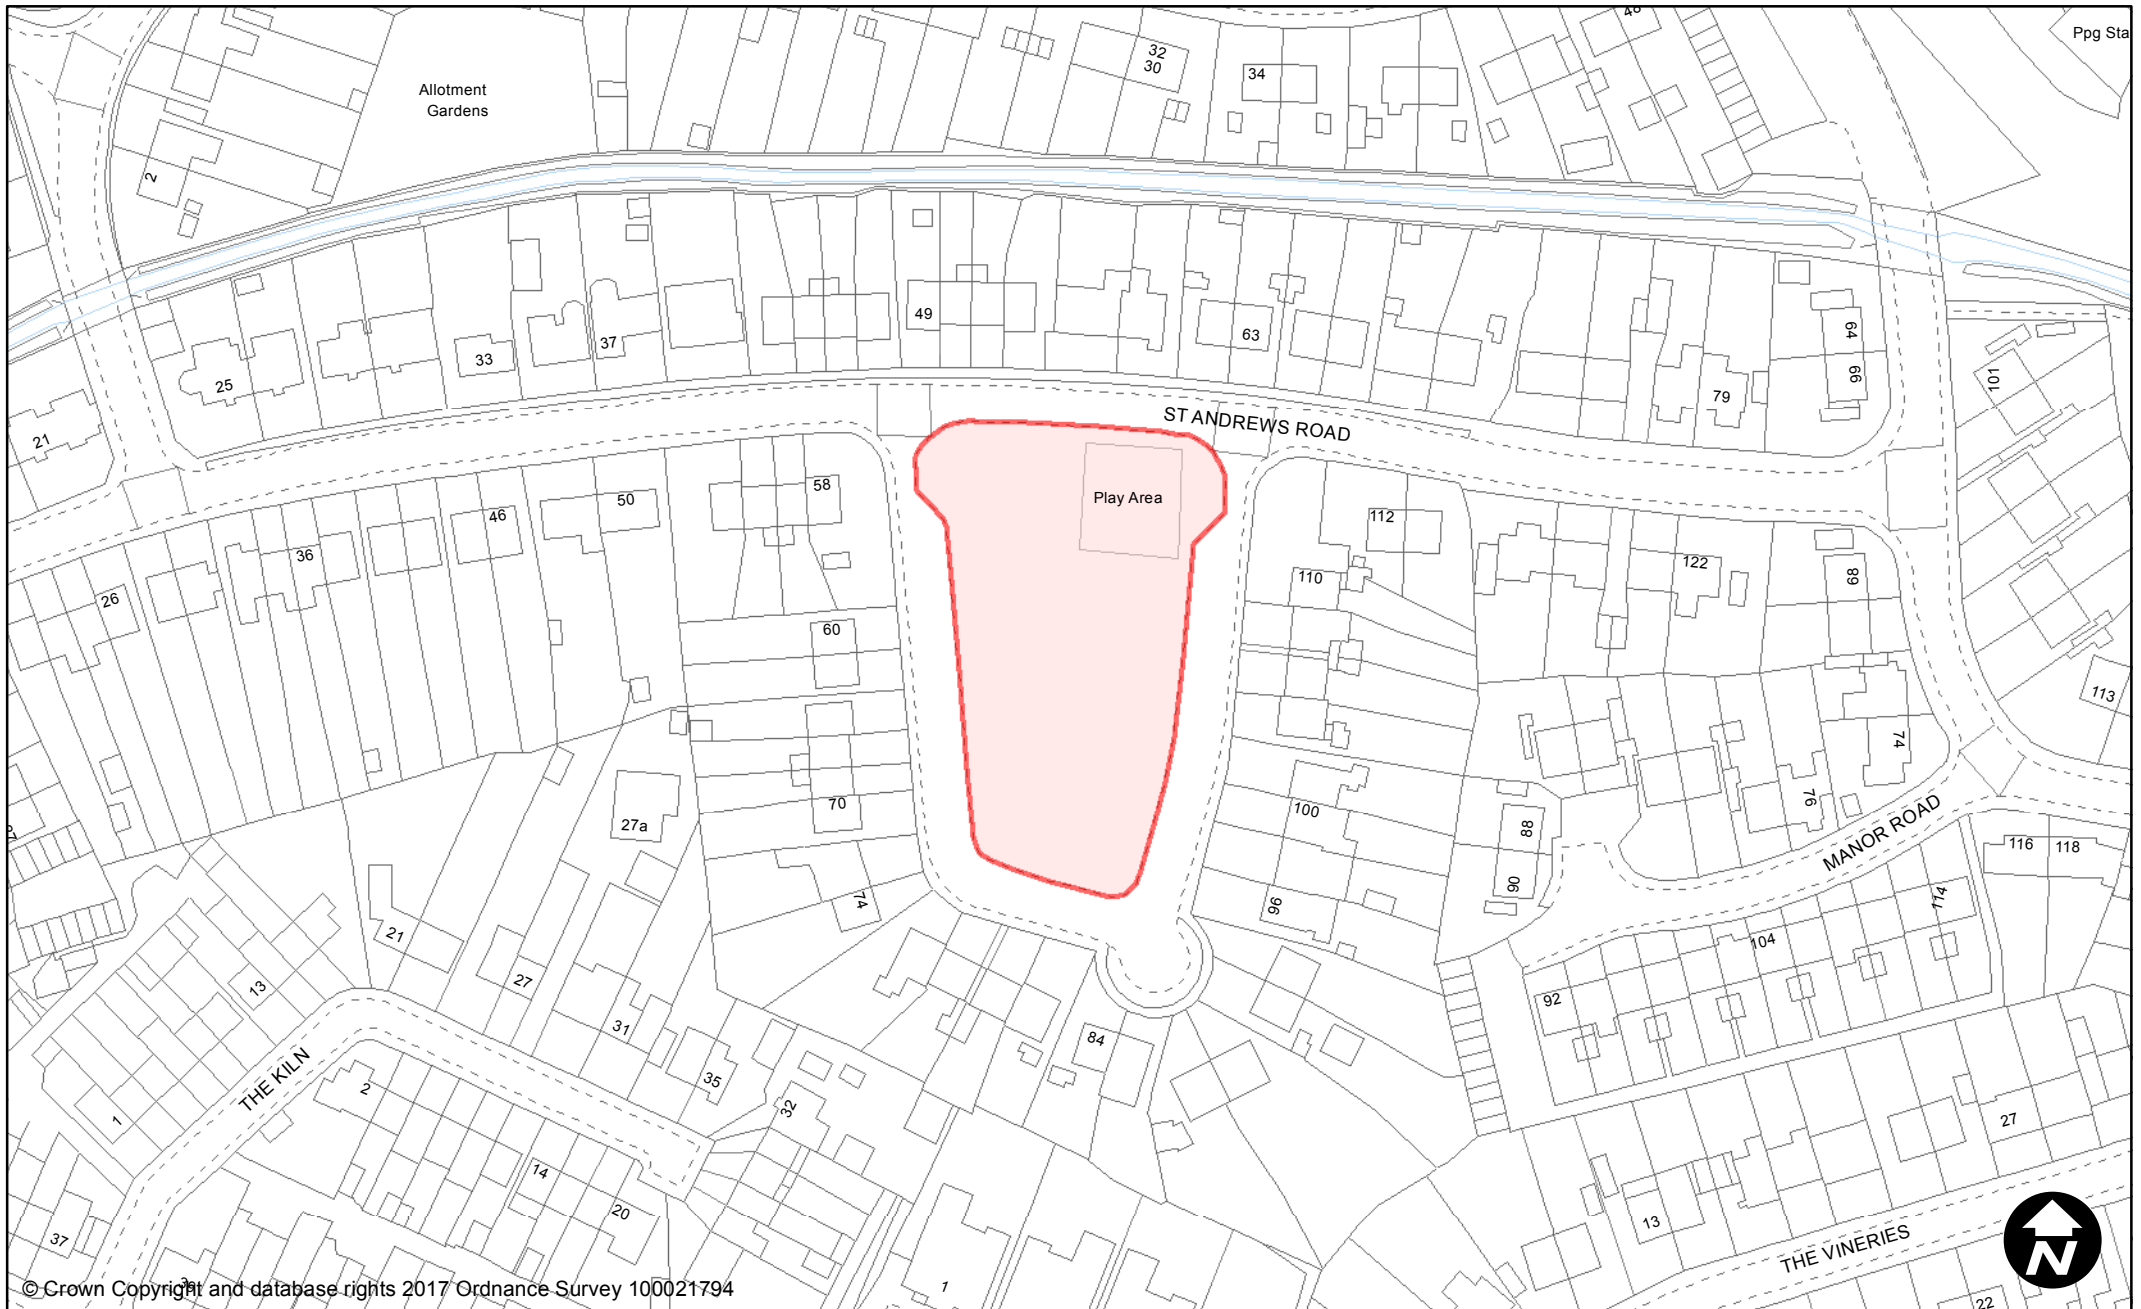

© Crown Copyright and database rights 2017 Ordnance Survey 100021794

**PUBLIC SPACE
PROTECTION ORDER
(SCHEDULE 1)**

Order Type: Dog Fouling
Site Name: St. Andrews Play Area & Open Space
Site Reference: PSPO/112/FL
Town / Parish: Burgess Hill

May 2017

Scale: 1:1,250