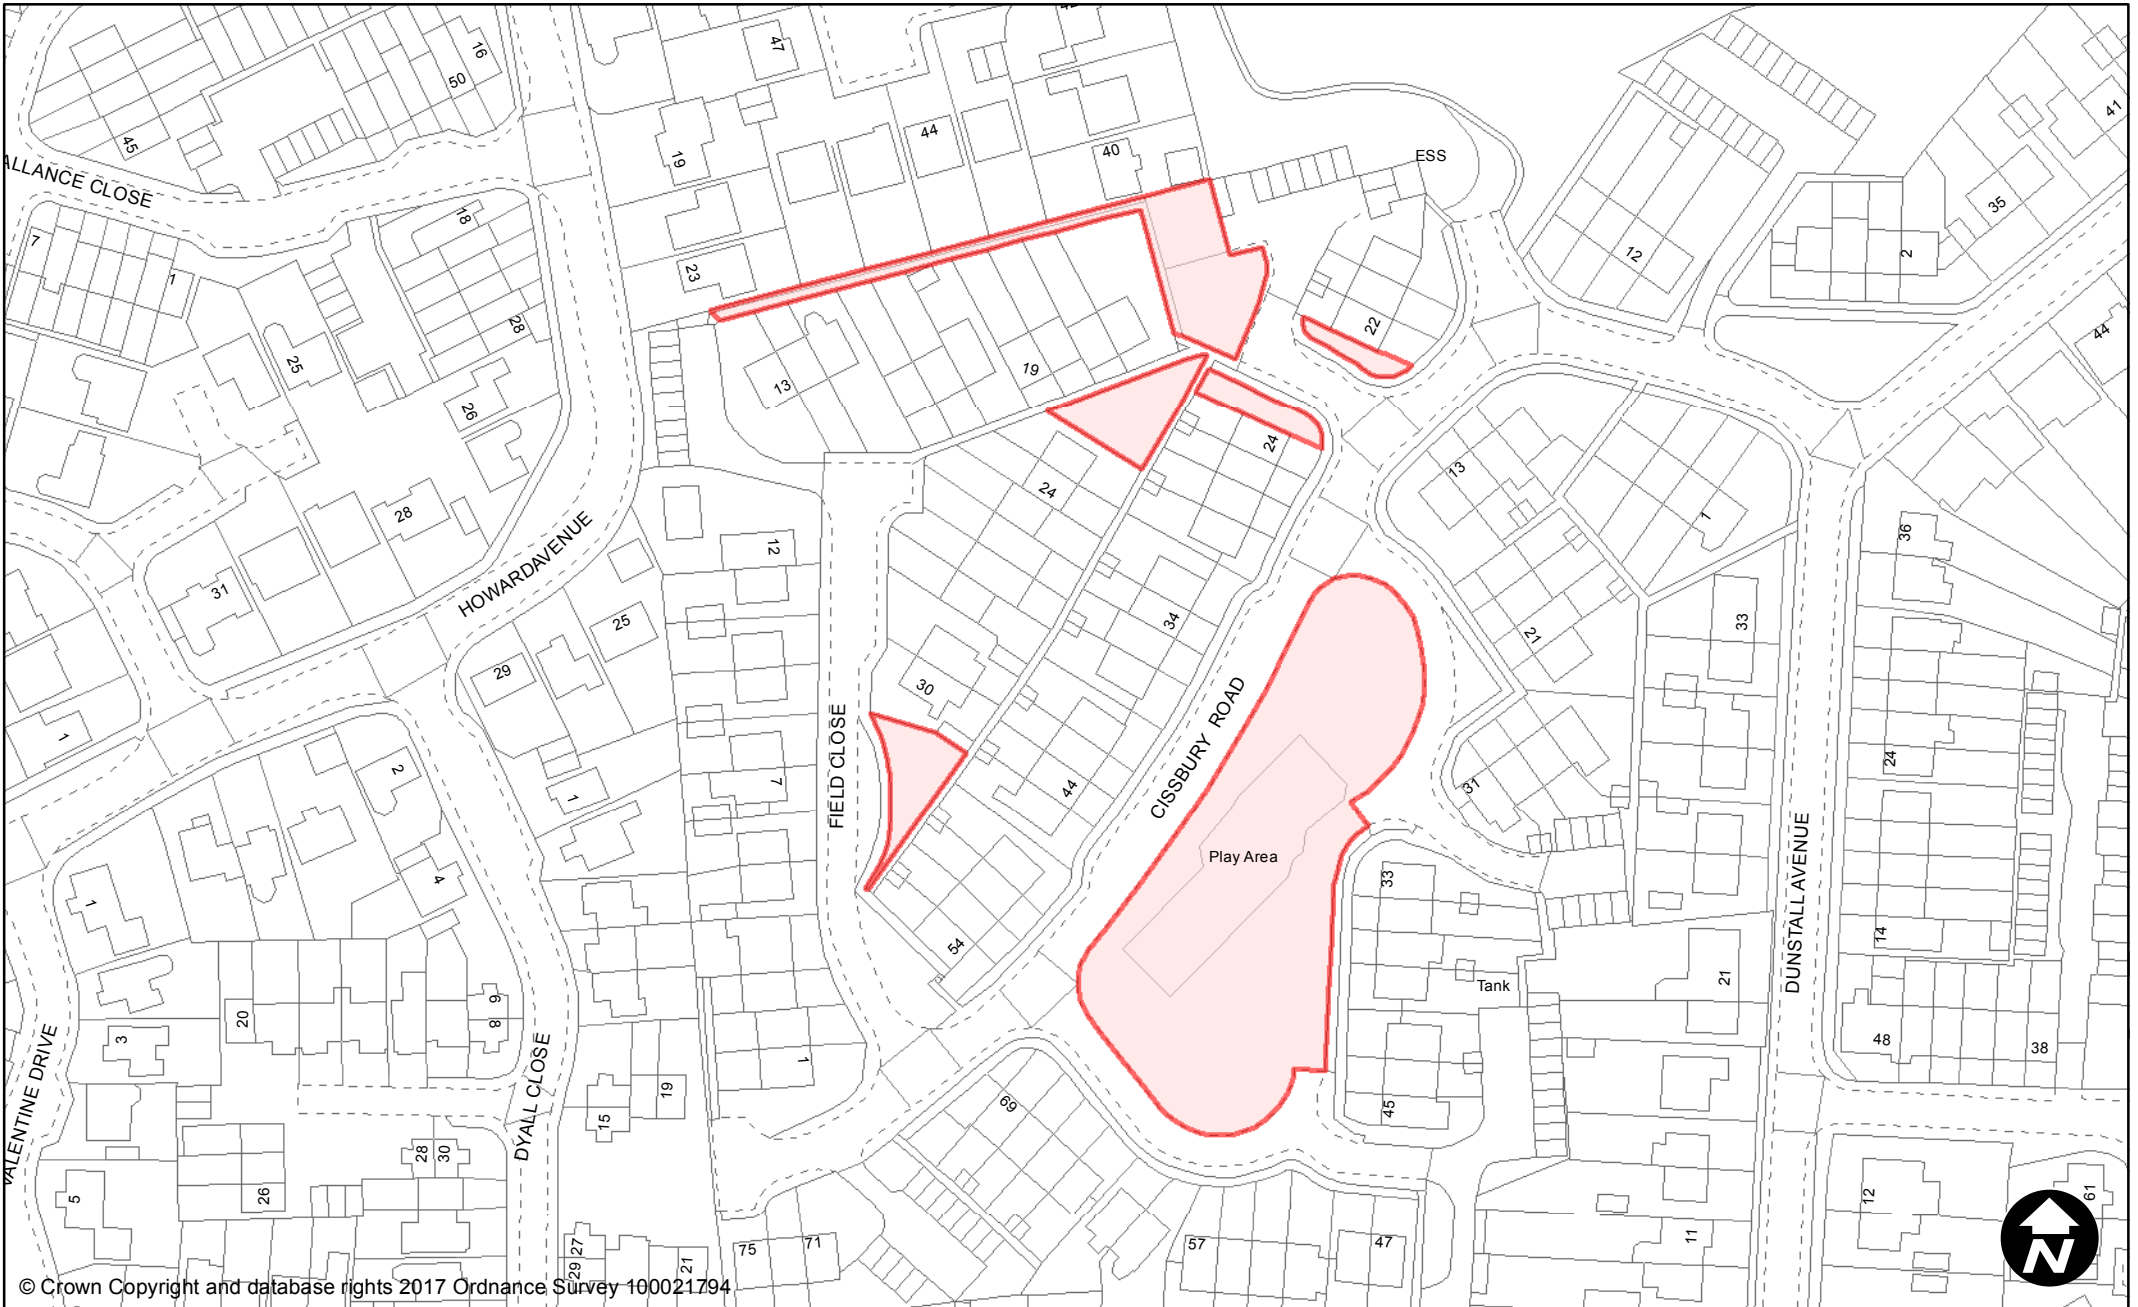

© Crown Copyright and database rights 2017 Ordnance Survey 100021794

**PUBLIC SPACE
PROTECTION ORDER
(SCHEDULE 1)**

Order Type: Dog Fouling
Site Name: Cissbury Road Open Space & Play Area
Site Reference: PSPO/054/FL
Town / Parish: Burgess Hill

May 2017

Scale: 1:1,250