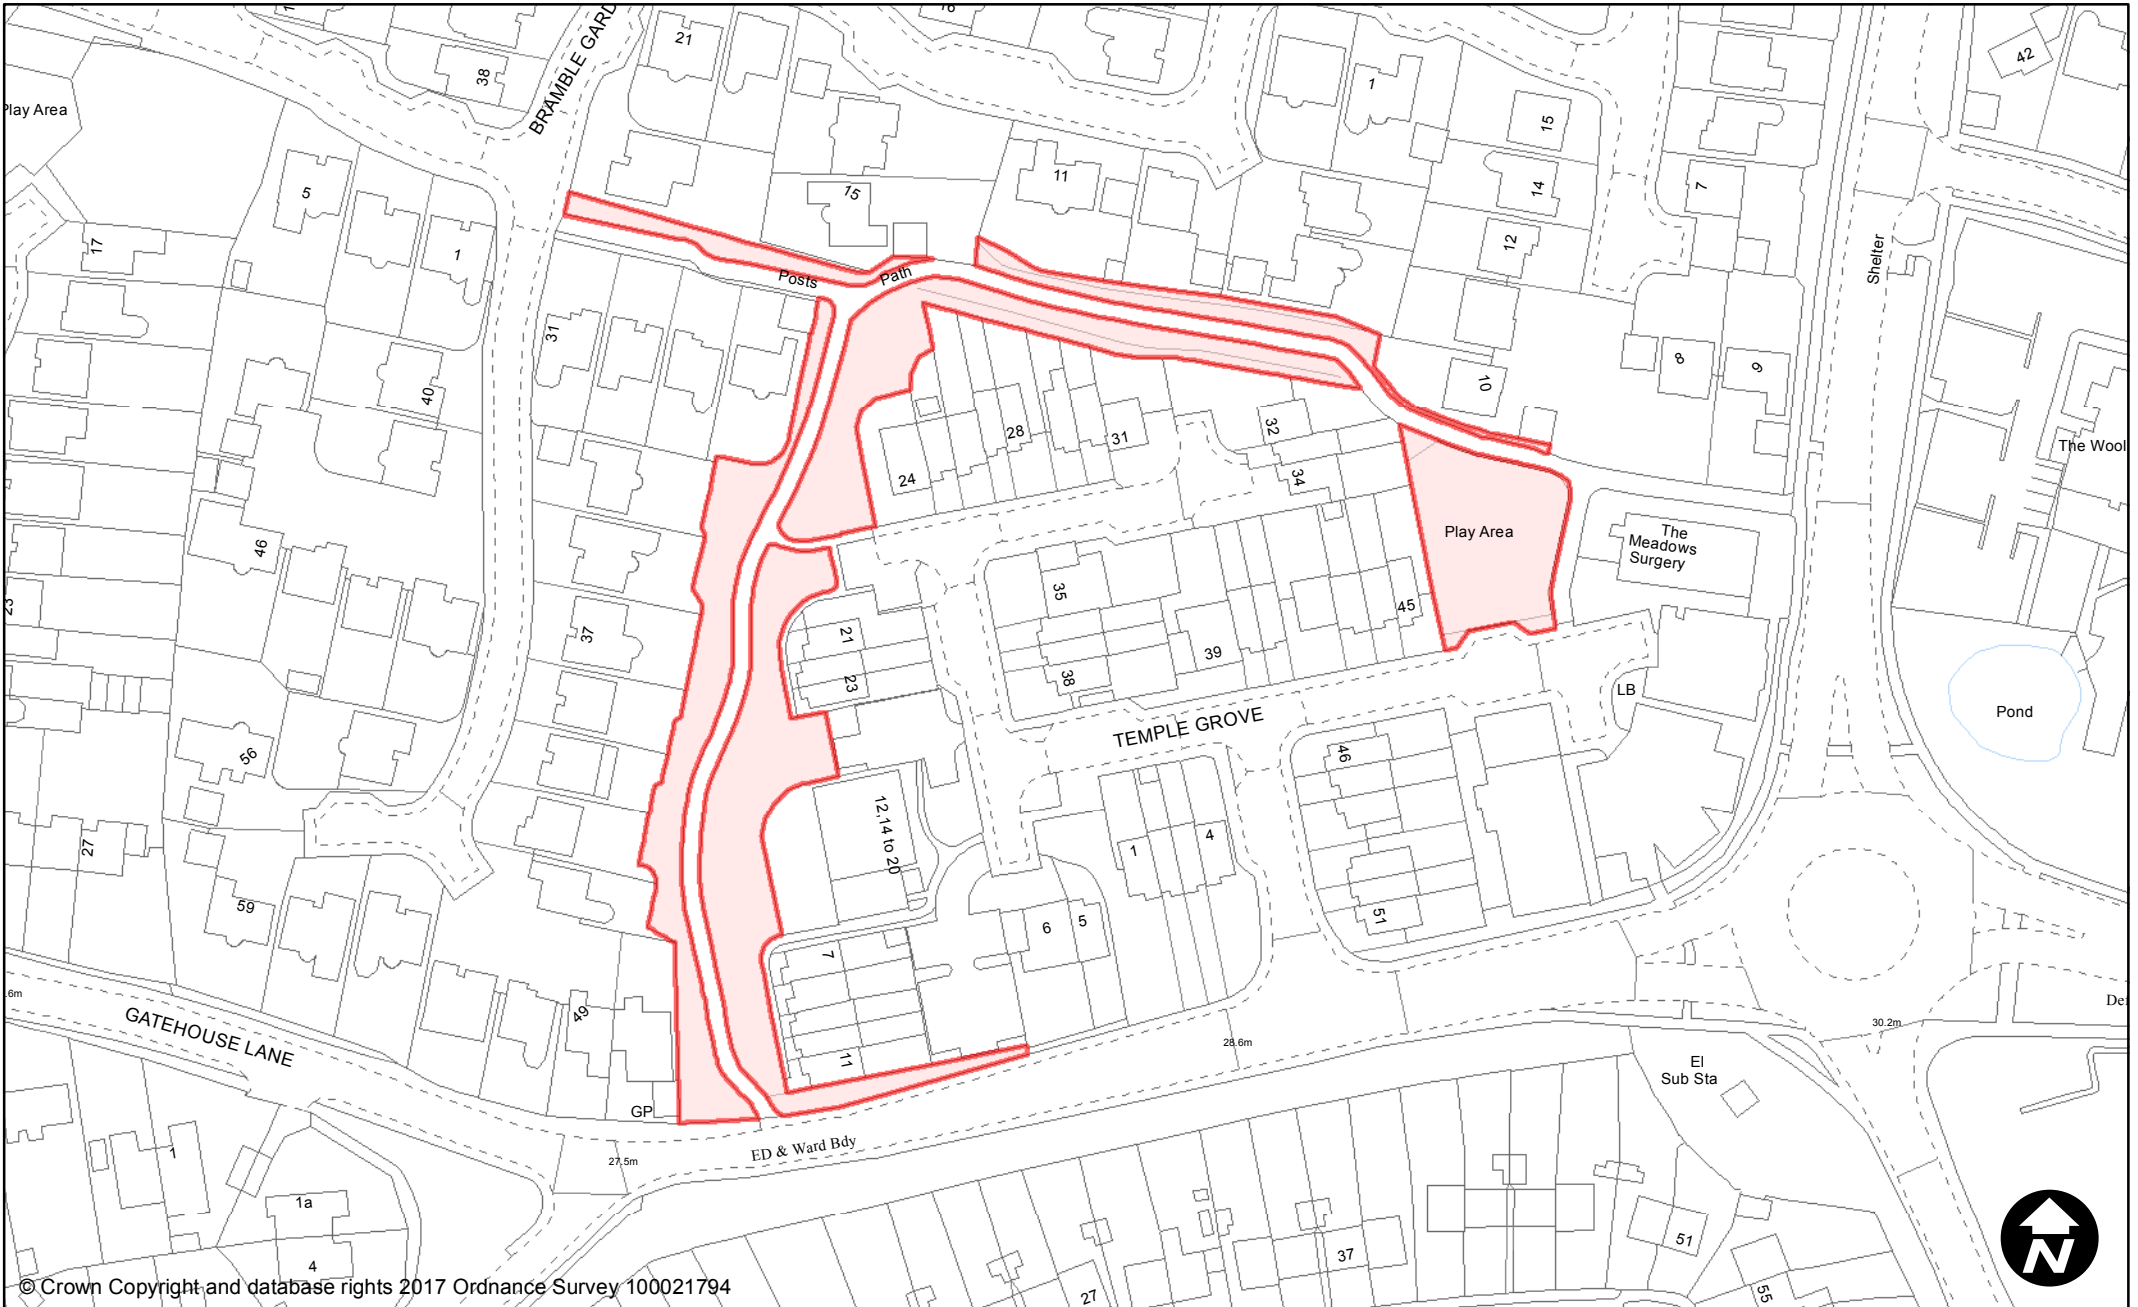

© Crown Copyright and database rights 2017 Ordnance Survey 100021794

**PUBLIC SPACE
PROTECTION ORDER
(SCHEDULE 1)**

Order Type: Dog Fouling
Site Name: Temple Grove Play Area & Open Space
Site Reference: PSPO/120/FL
Town / Parish: Burgess Hill

May 2017

Scale: 1:1,250