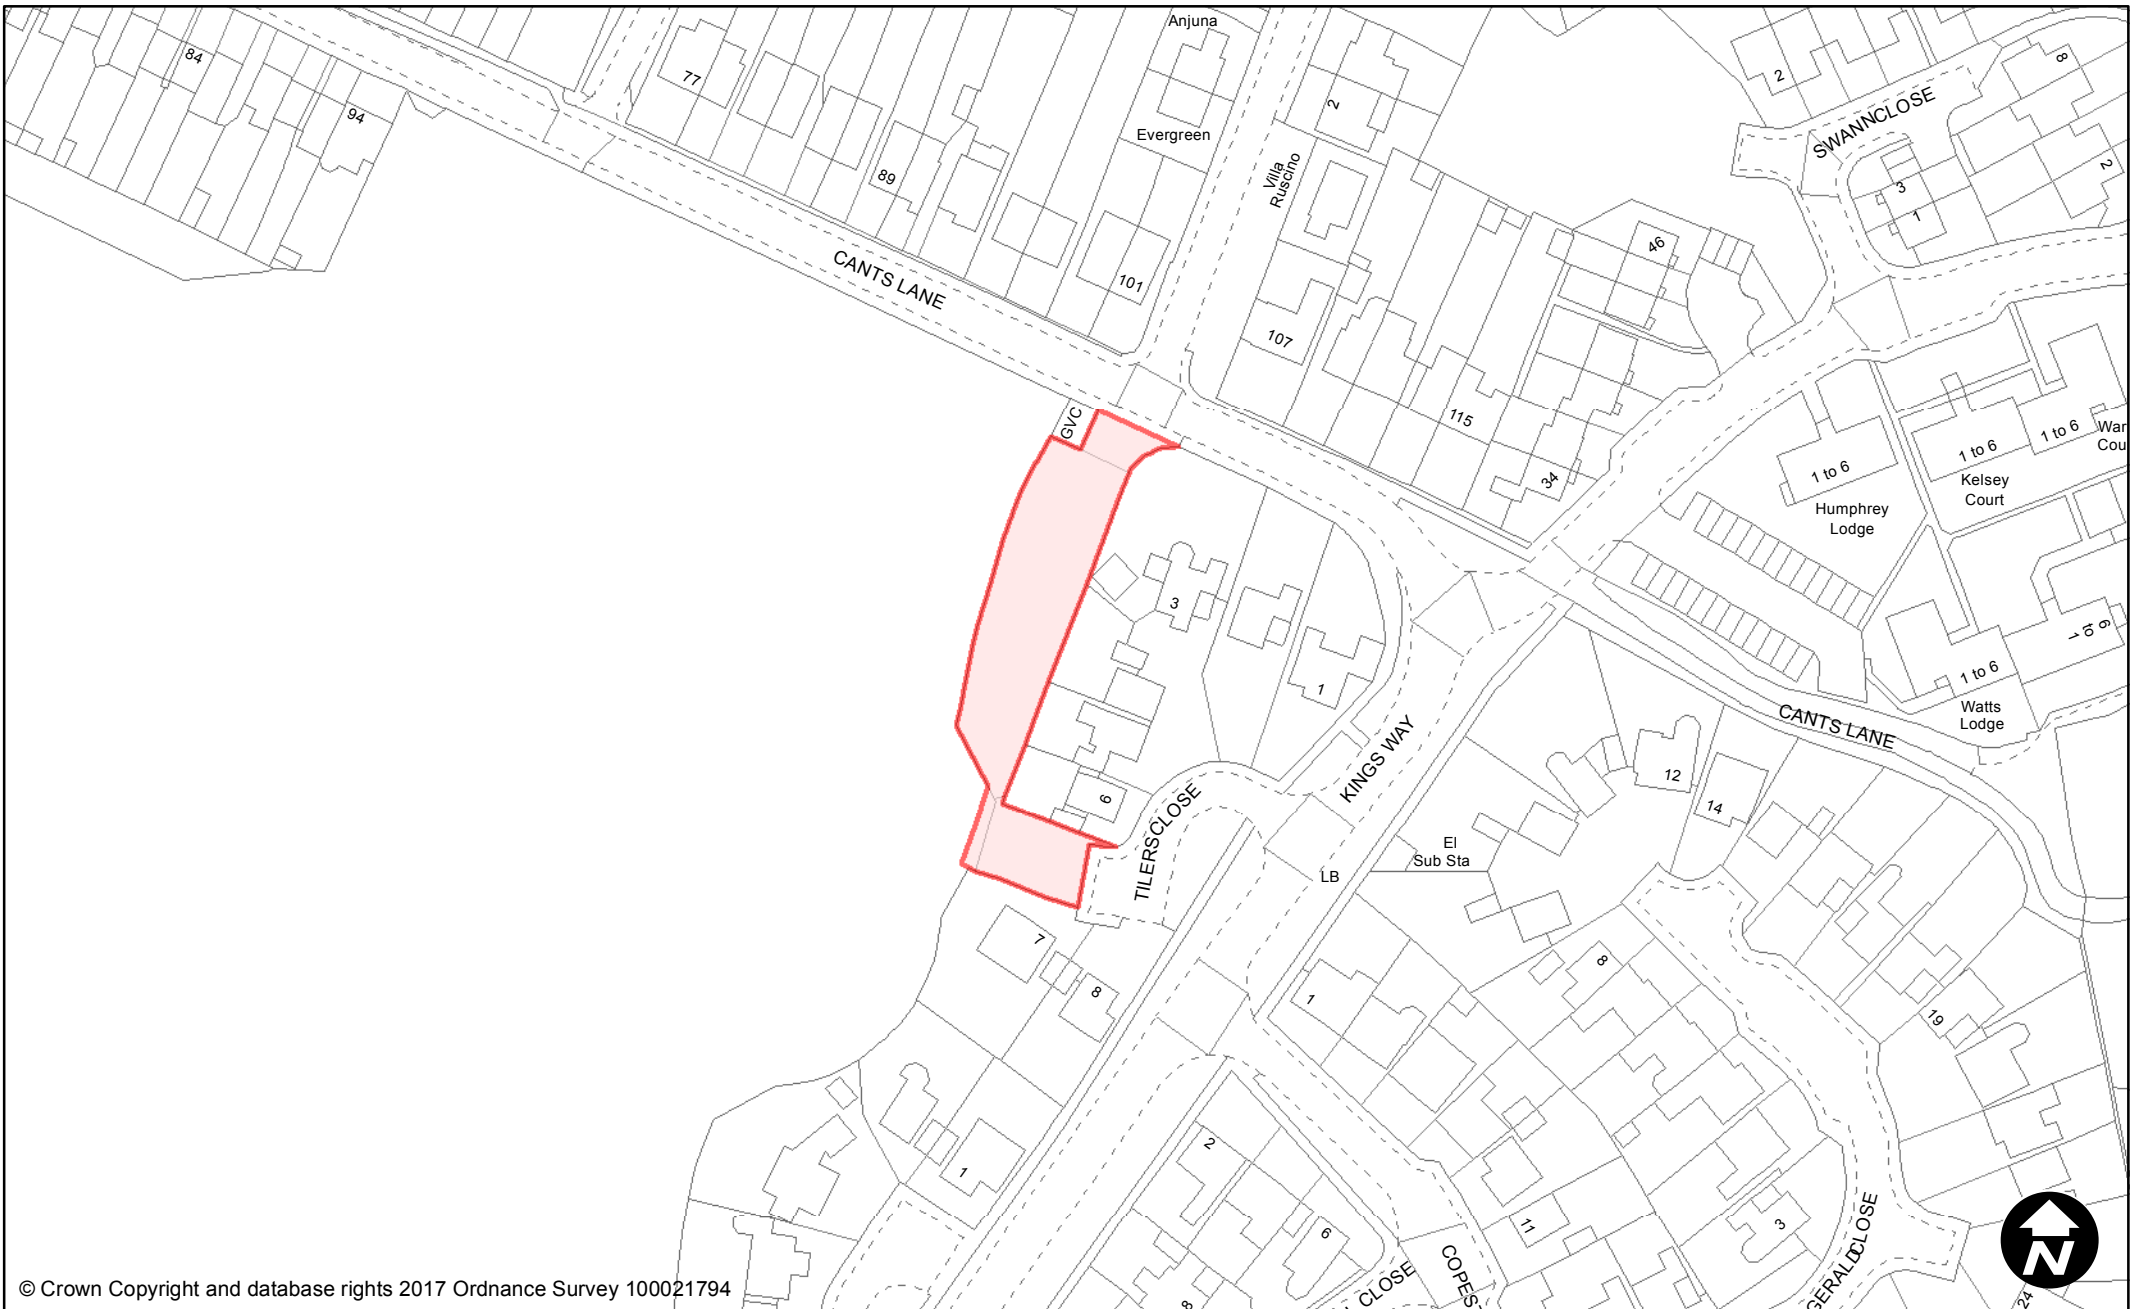

© Crown Copyright and database rights 2017 Ordnance Survey 100021794

**PUBLIC SPACE
PROTECTION ORDER
(SCHEDULE 1)**

Order Type: Dog Fouling
Site Name: Cants Lane Open Space
Site Reference: PSPO/050/FL

Town / Parish: Burgess Hill

May 2017

Scale: 1:1,250