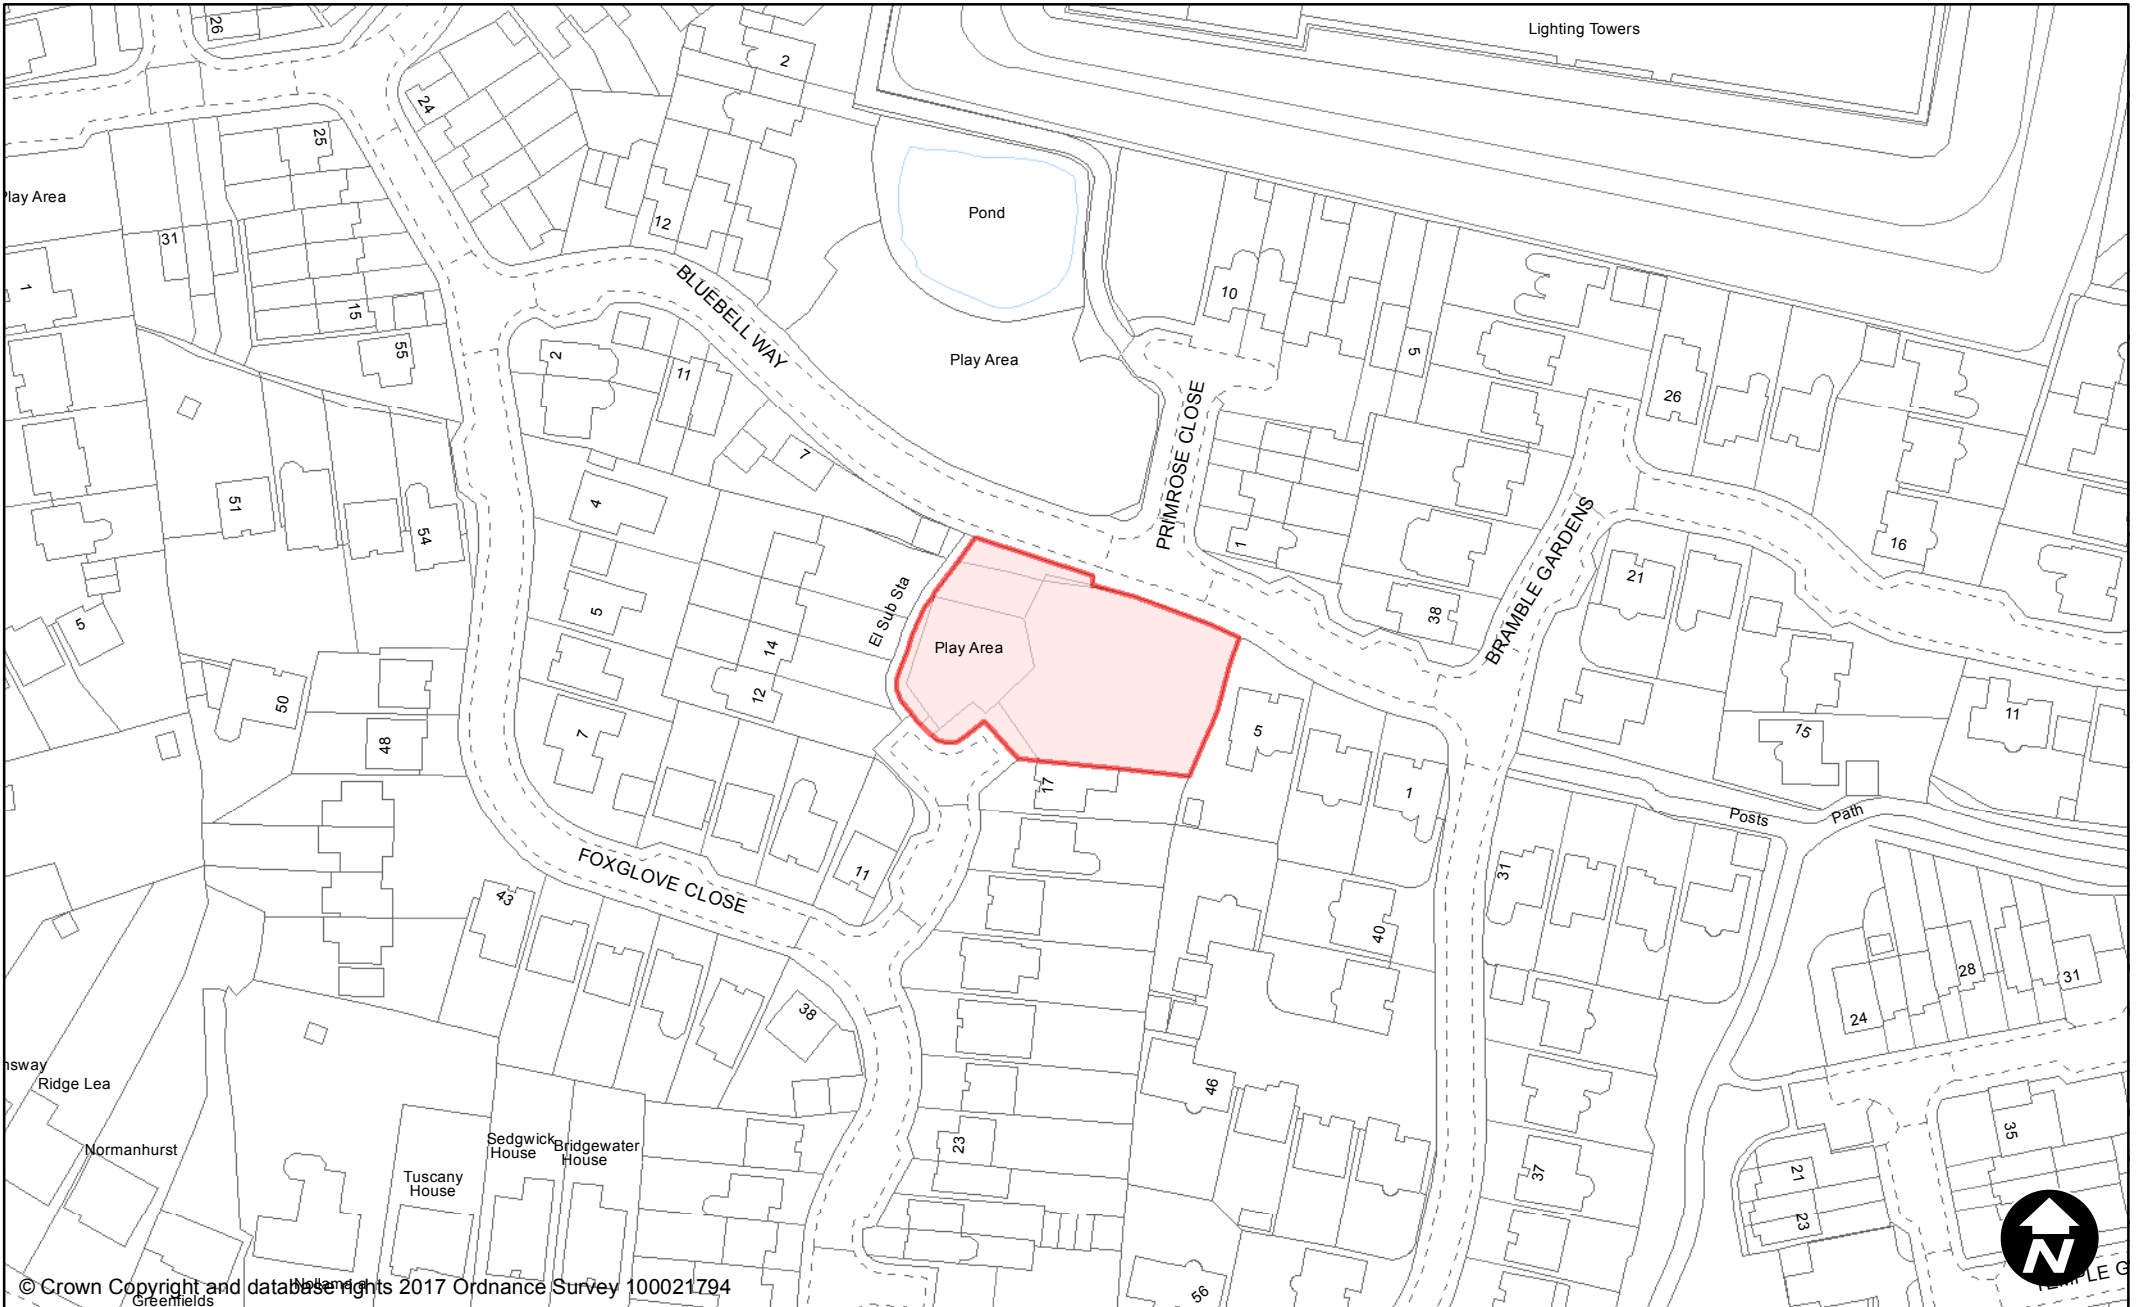

© Crown Copyright and database rights 2017 Ordnance Survey 100021794

**PUBLIC SPACE
PROTECTION ORDER
(SCHEDULE 1)**

Order Type: Dog Fouling
Site Name: Foxglove Close Conservation Area & Play Area
Site Reference: PSPO/067/FL
Town / Parish: Burgess Hill

May 2017

Scale: 1:1,250