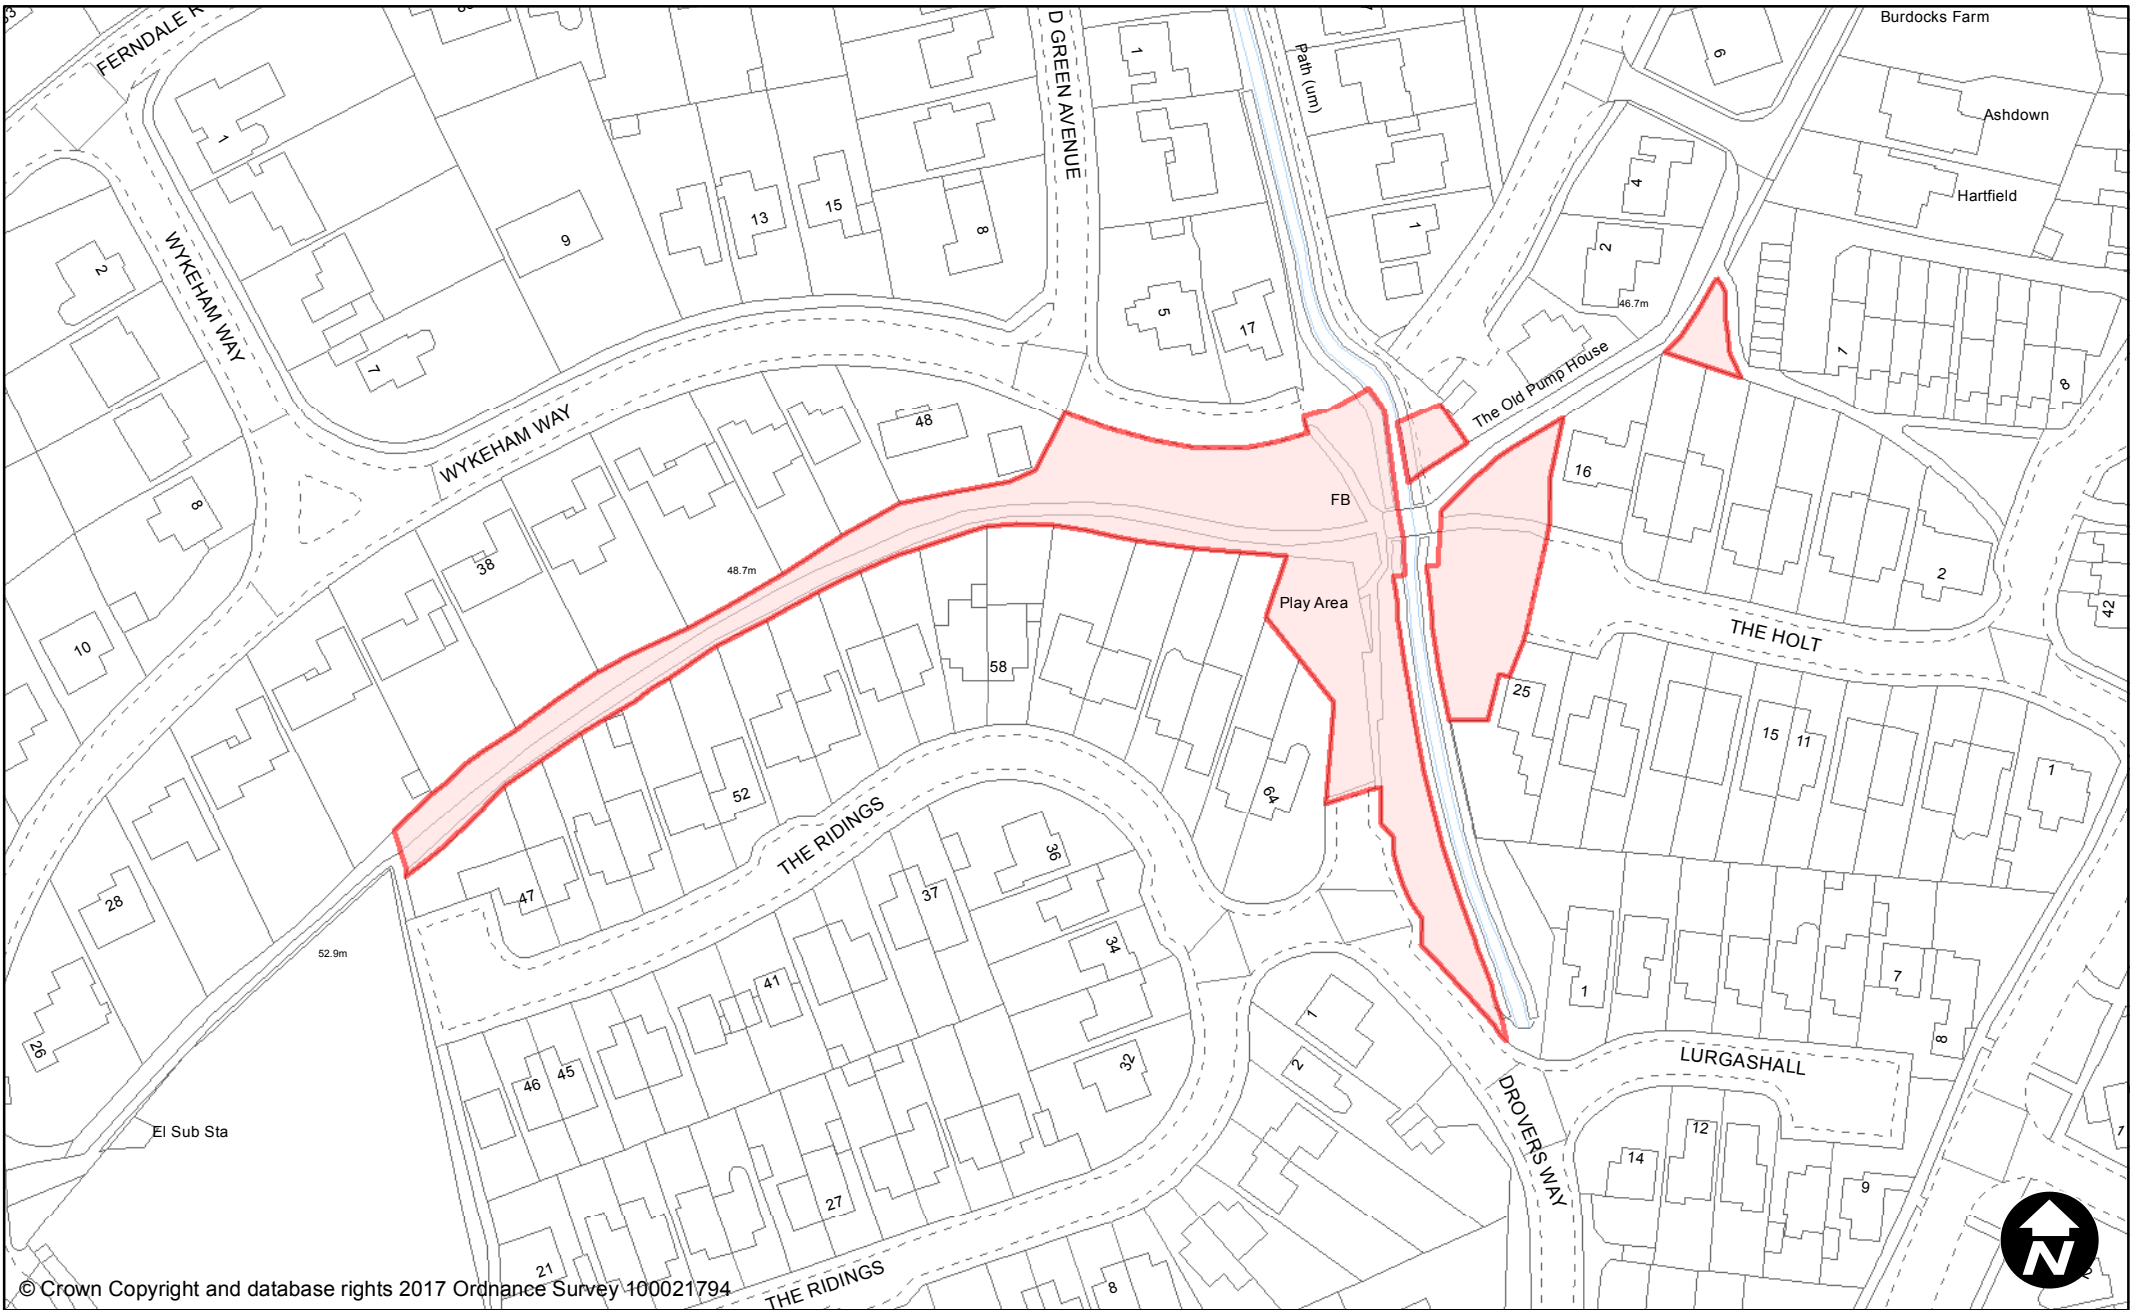

© Crown Copyright and database rights 2017 Ordnance Survey 100021794

**PUBLIC SPACE
PROTECTION ORDER
(SCHEDULE 1)**

Order Type: Dog Fouling
Site Name: The Ridings & The Holt Play Area & Open Space
Site Reference: PSPO/123/FL
Town / Parish: Burgess Hill

May 2017

Scale: 1:1,250