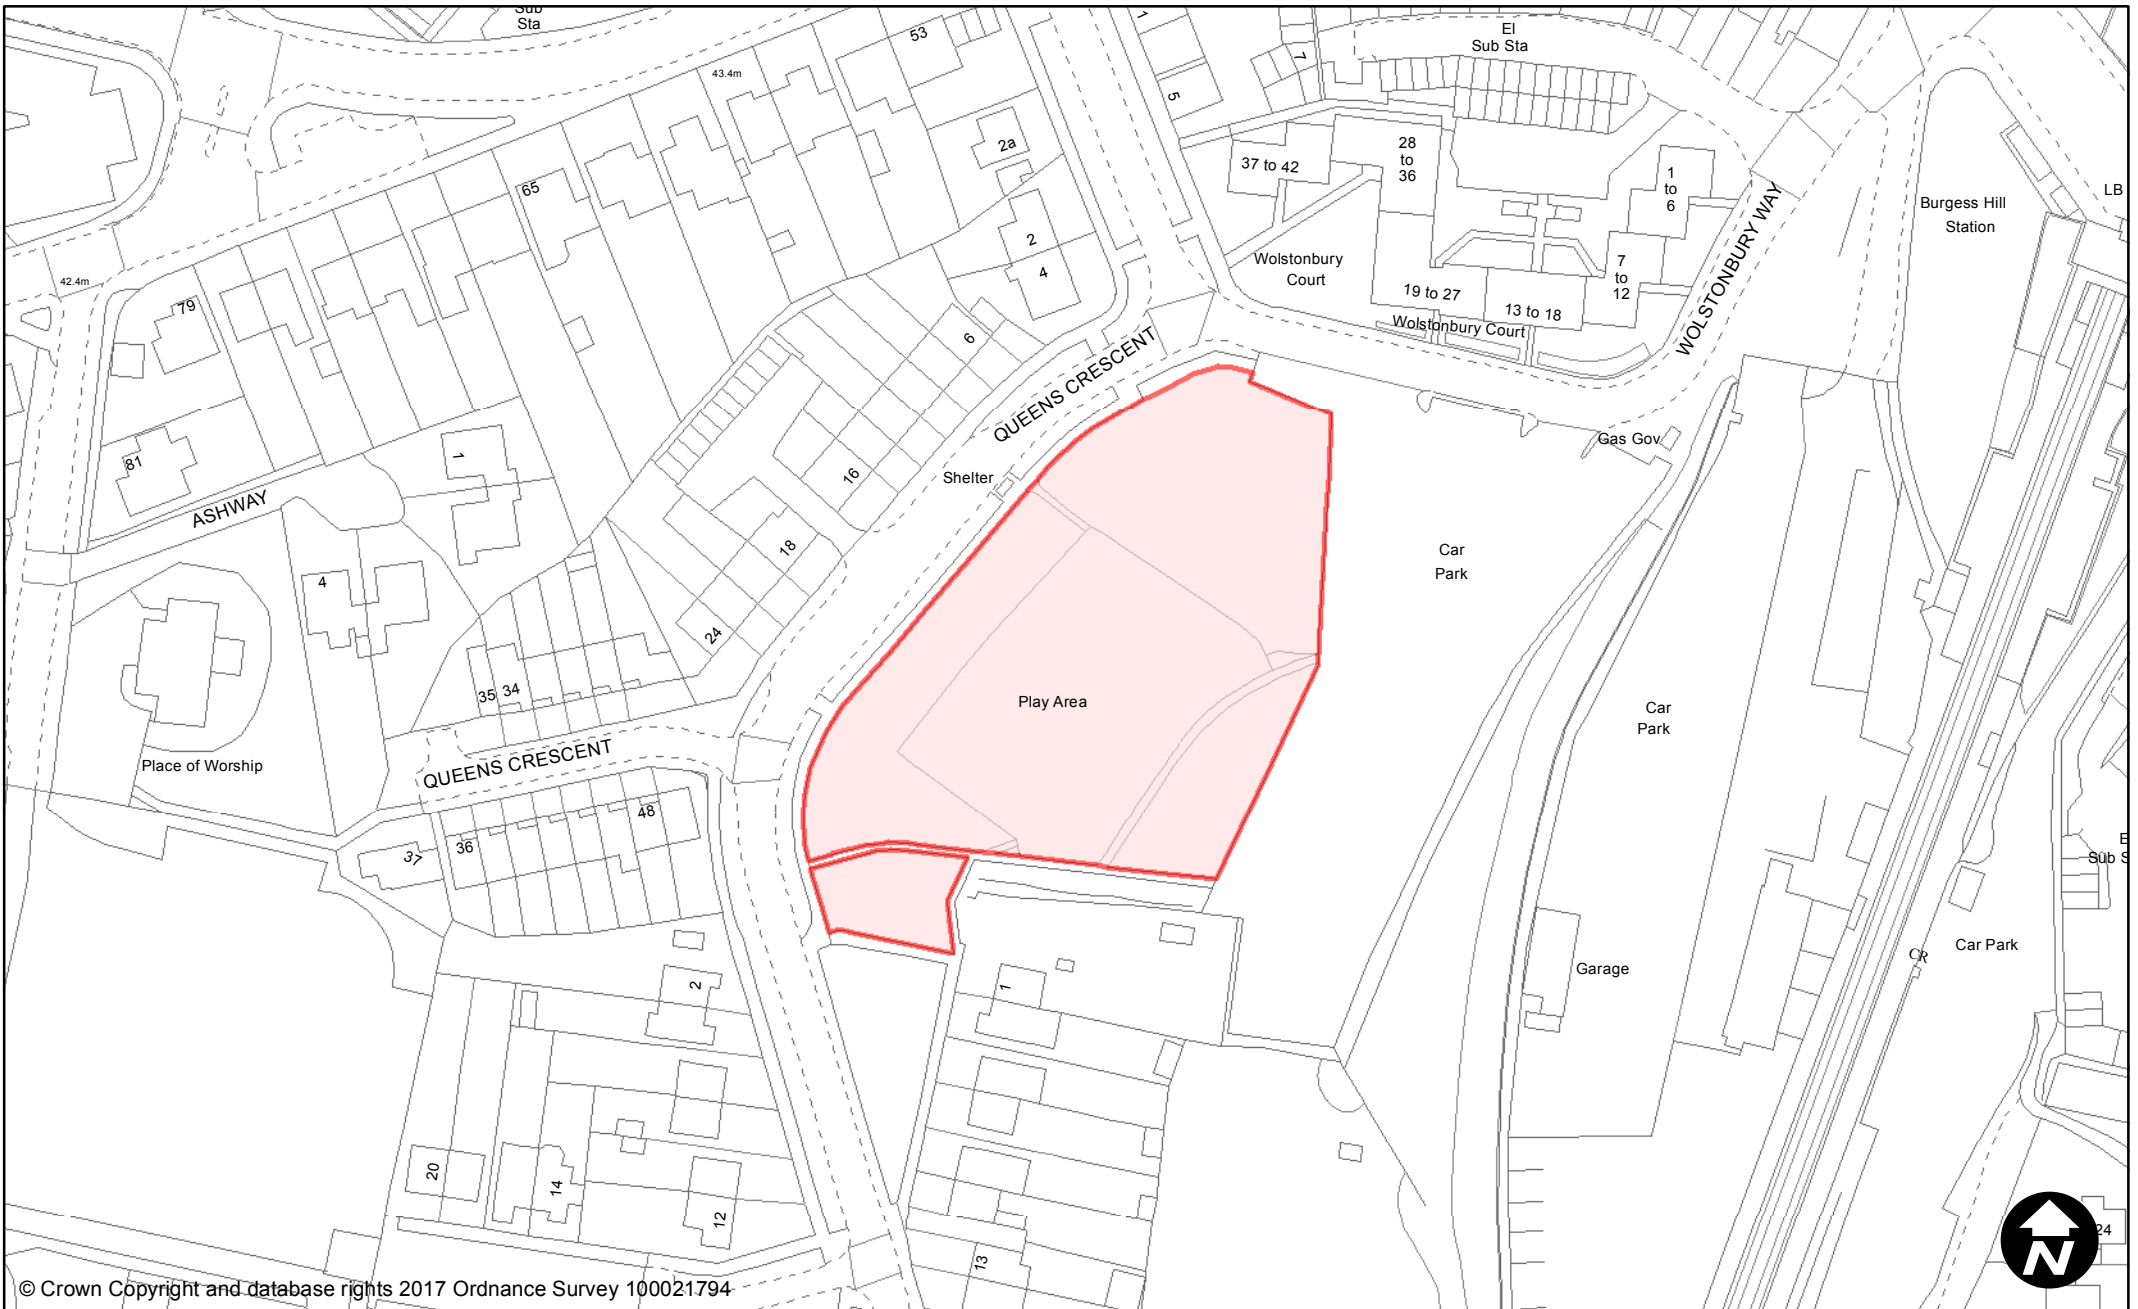

© Crown Copyright and database rights 2017 Ordnance Survey 100021794

**PUBLIC SPACE
PROTECTION ORDER
(SCHEDULE 1)**

Order Type: Dog Fouling
Site Name: Queens Crescent Open Space & Play Area
Site Reference: PSPO/106/FL
Town / Parish: Burgess Hill

May 2017

Scale: 1:1,250