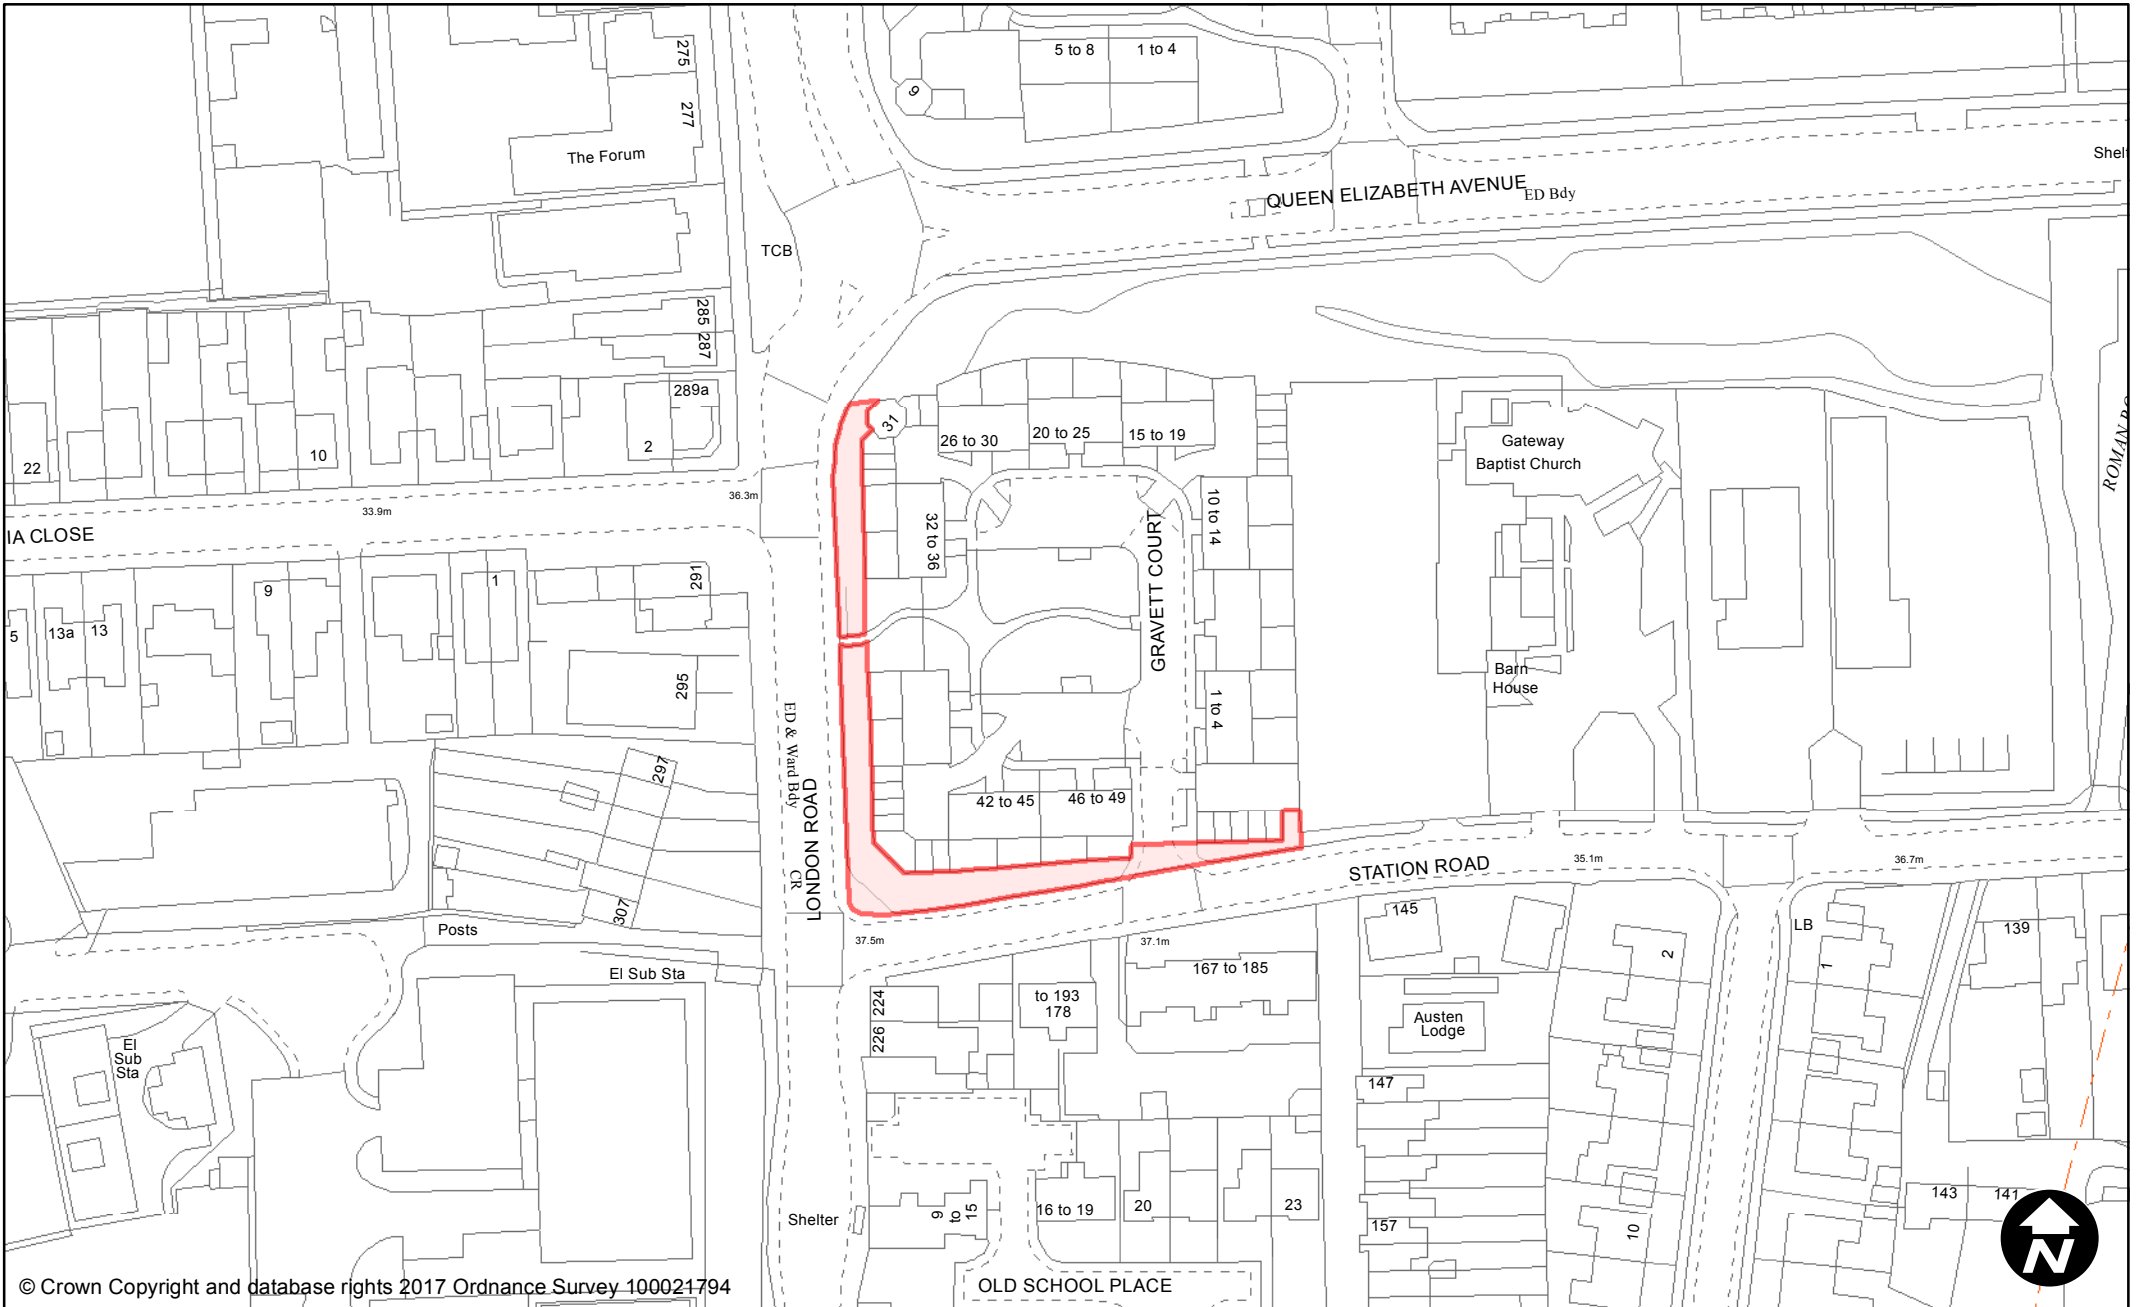

© Crown Copyright and database rights 2017 Ordnance Survey 100021794

**PUBLIC SPACE
PROTECTION ORDER
(SCHEDULE 1)**

Order Type: Dog Fouling
Site Name: Gravett Court (Surrounds)
Site Reference: PSPO/070/FL
Town / Parish: Burgess Hill

May 2017

Scale: 1:1,250