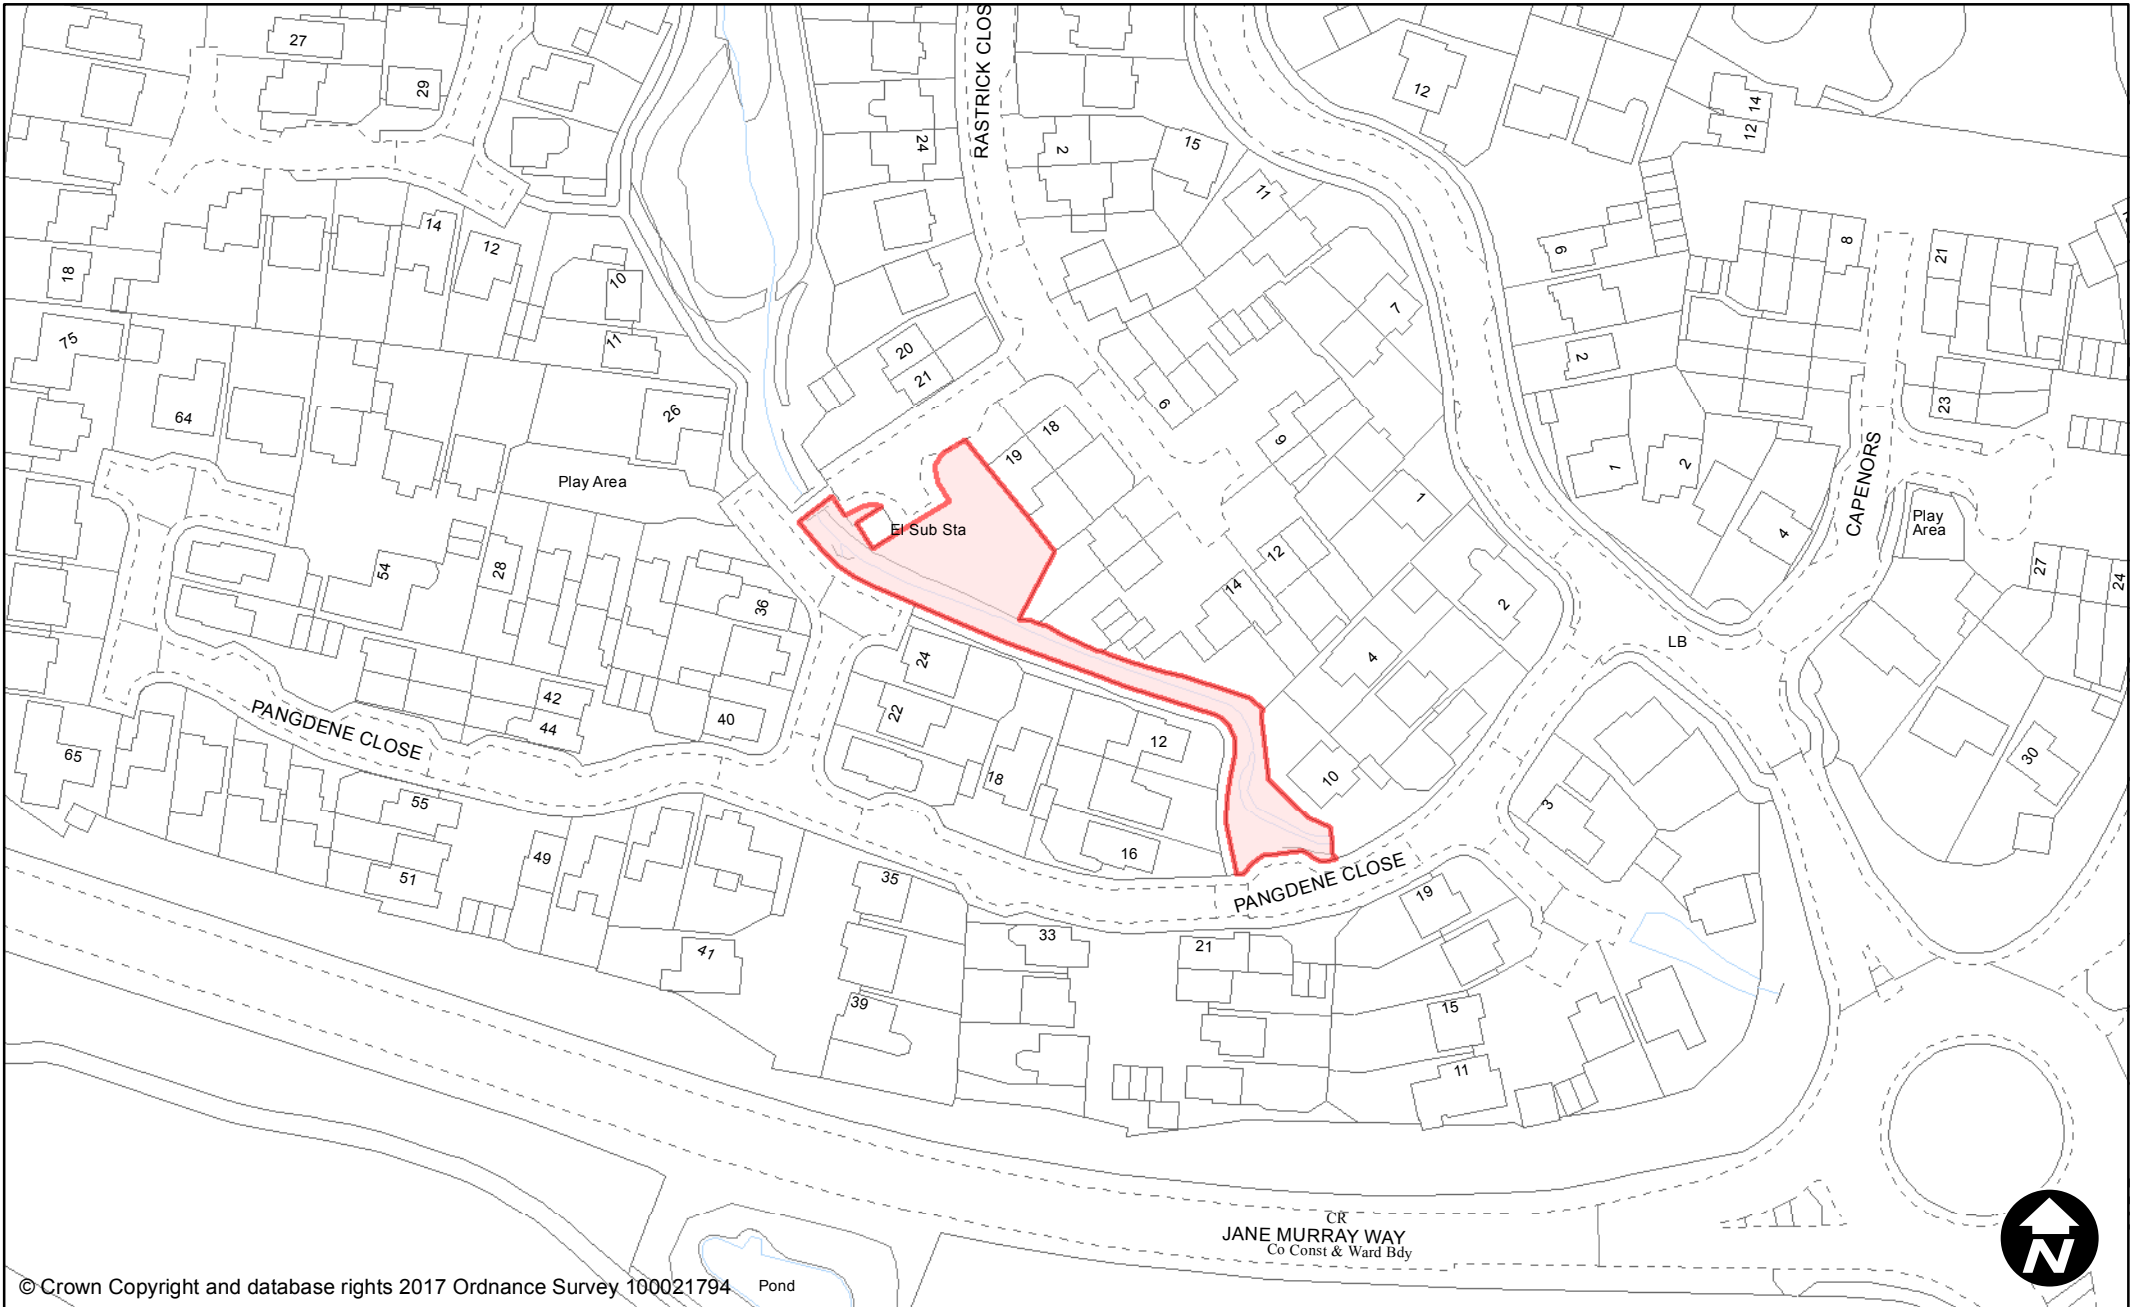

© Crown Copyright and database rights 2017 Ordnance Survey 100021794 Pond

**PUBLIC SPACE
PROTECTION ORDER
(SCHEDULE 1)**

Order Type: Dog Fouling
Site Name: Pangdene Close Stream & Rastrick Close Open Space
Site Reference: PSPO/100/FL
Town / Parish: Burgess Hill

May 2017

Scale: 1:1,250