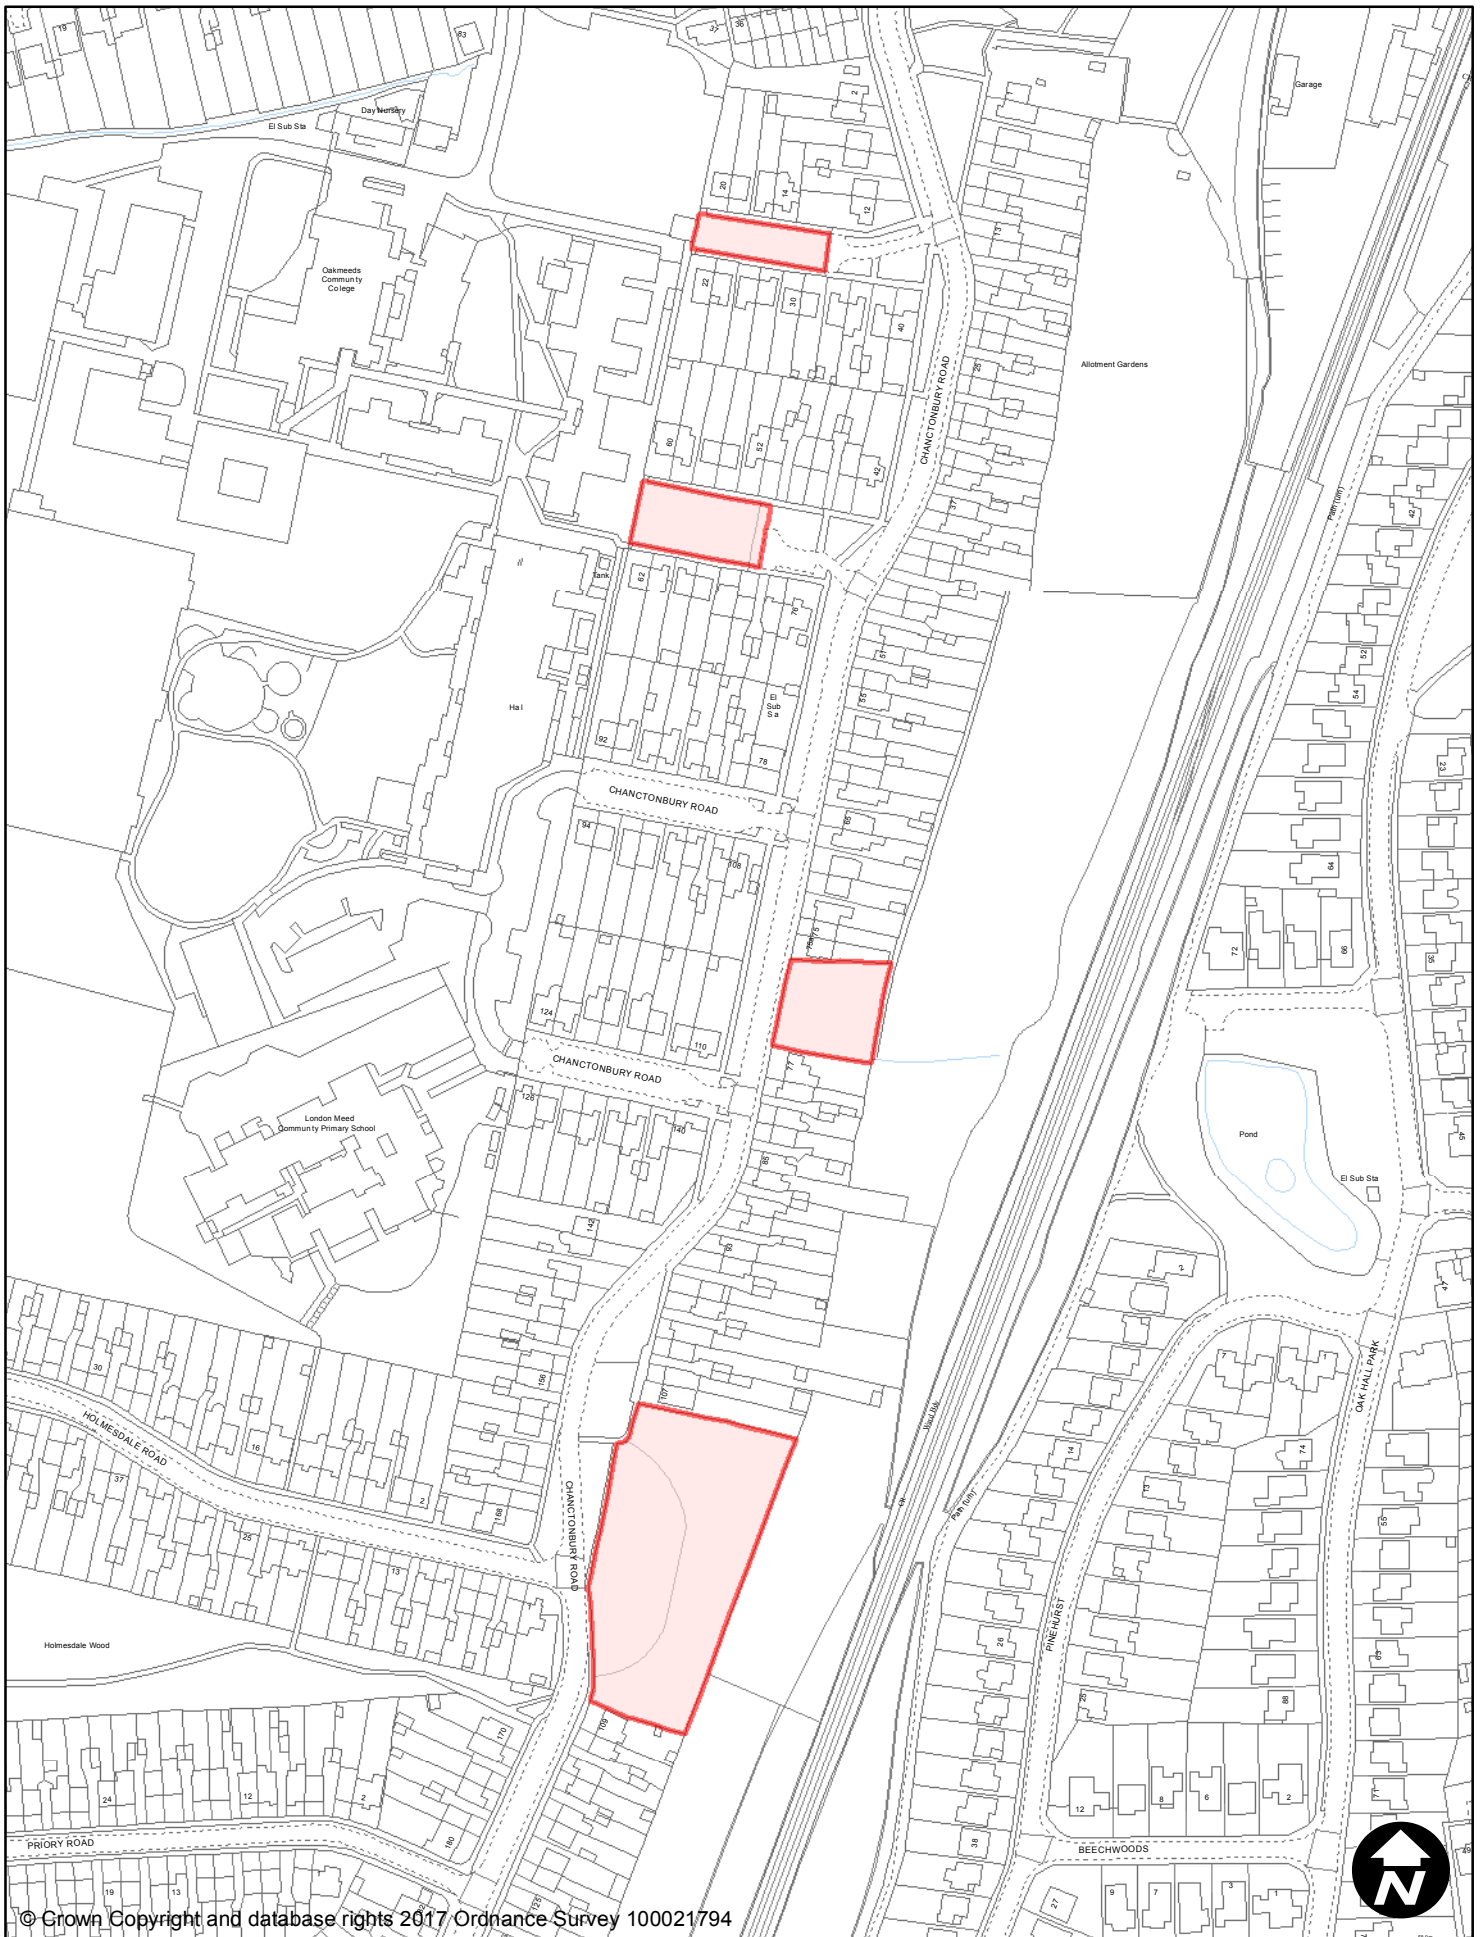

© Crown Copyright and database rights 2017 Ordnance Survey 100021794

PUBLIC SPACE PROTECTION ORDER (SCHEDULE 1)

May 2017

Order Type: Dog Fouling

Scale: 1:2,500

Site Name: Chanctonbury Road Open Space

Site Reference: PSPO/053/FL

Town / Parish: Burgess Hill