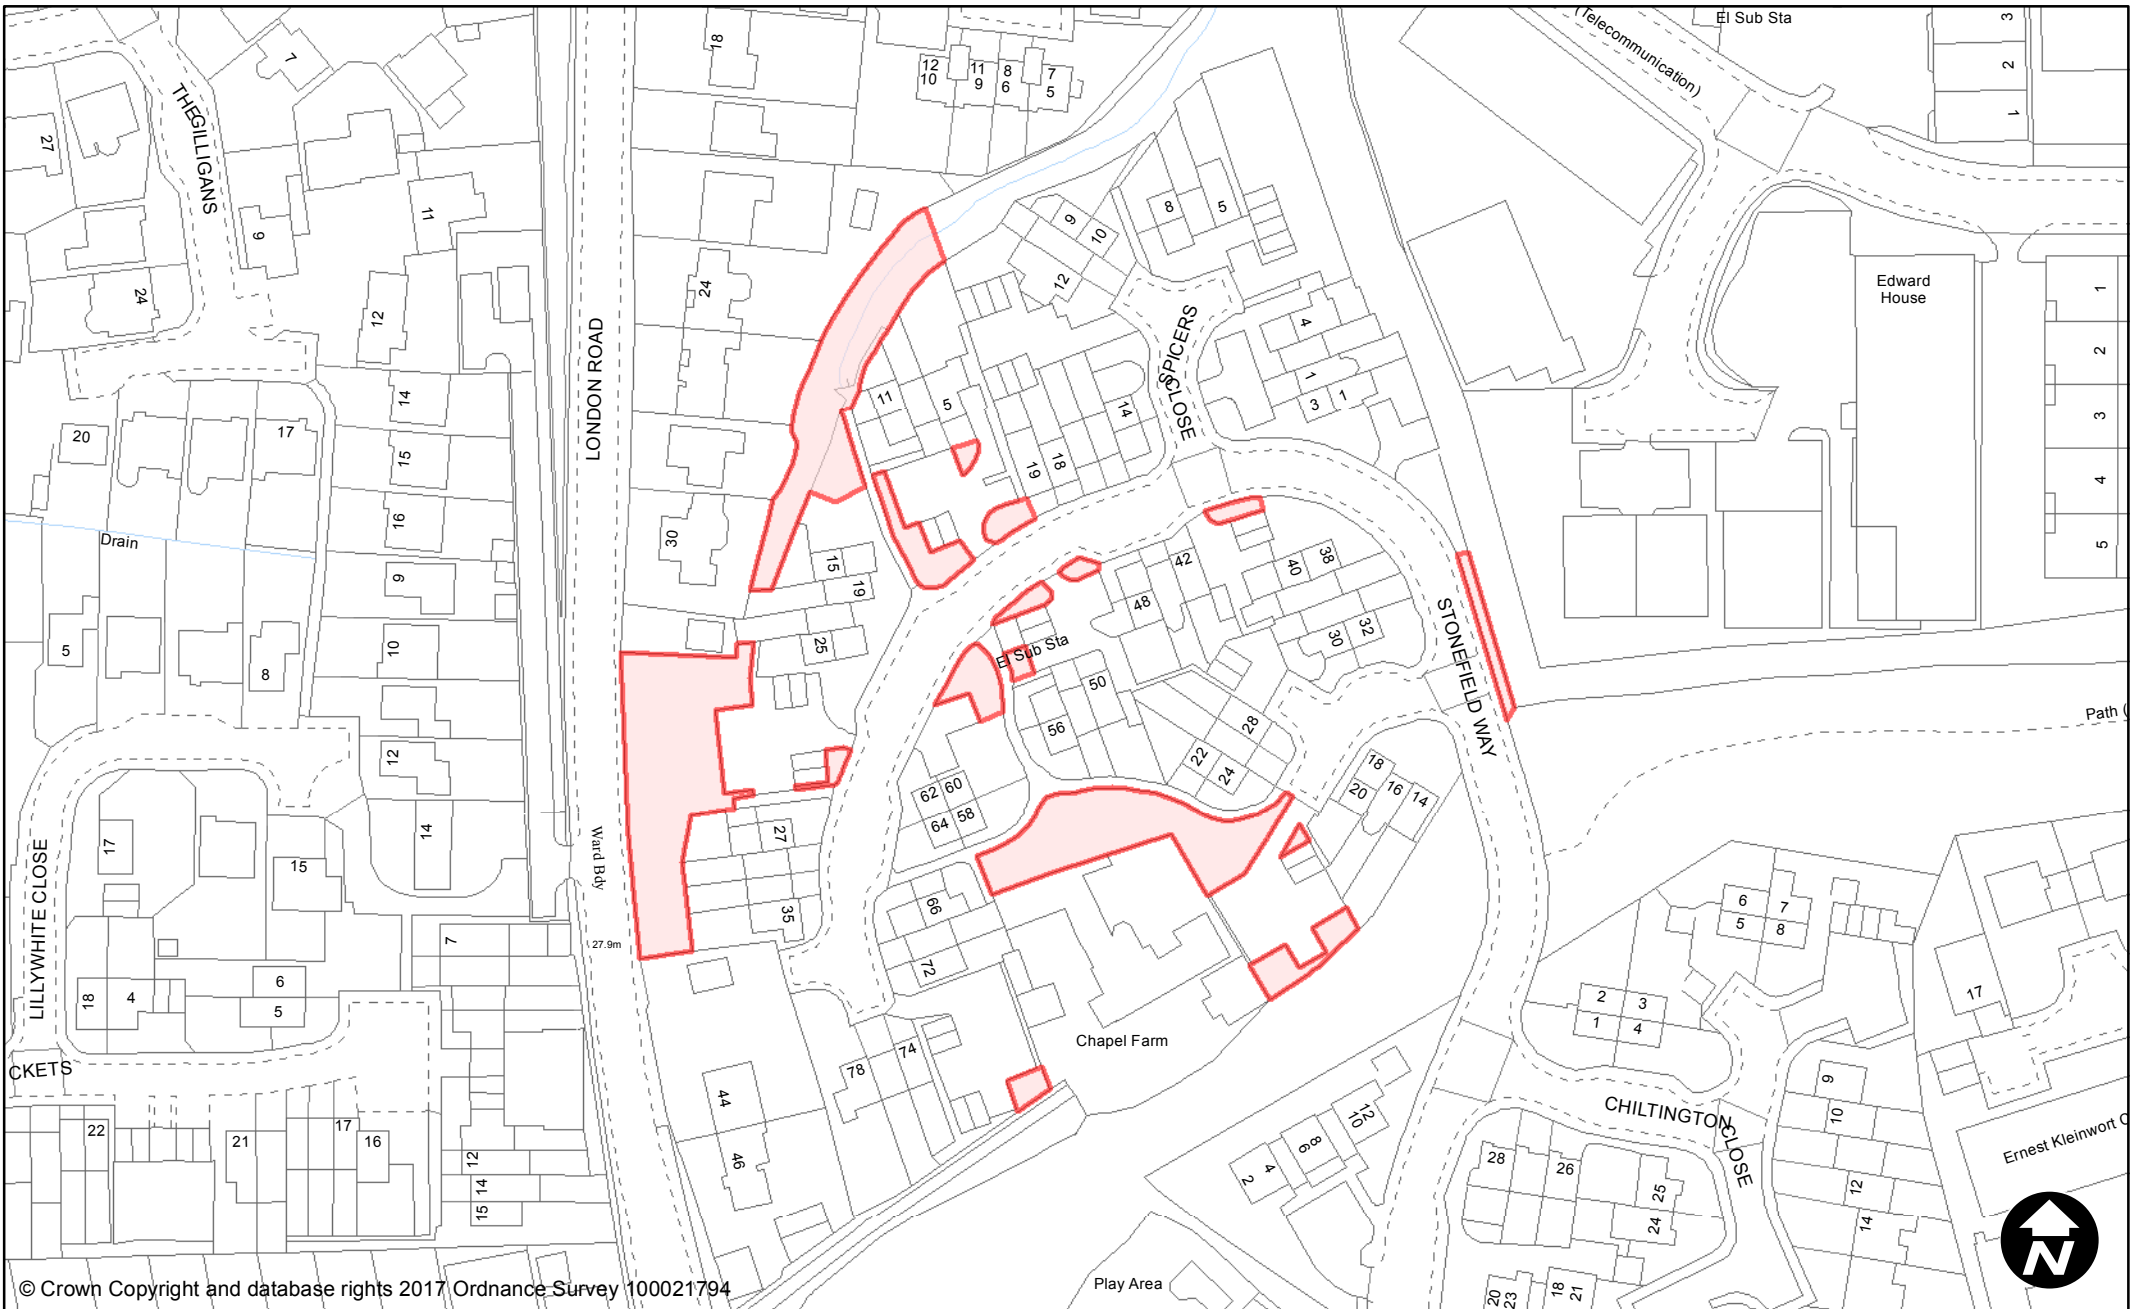

© Crown Copyright and database rights 2017 Ordnance Survey 100021794

**PUBLIC SPACE
PROTECTION ORDER
(SCHEDULE 1)**

Order Type: Dog Fouling
Site Name: Stonefield Way Open Space
Site Reference: PSPO/116/FL
Town / Parish: Burgess Hill

May 2017

Scale: 1:1,250