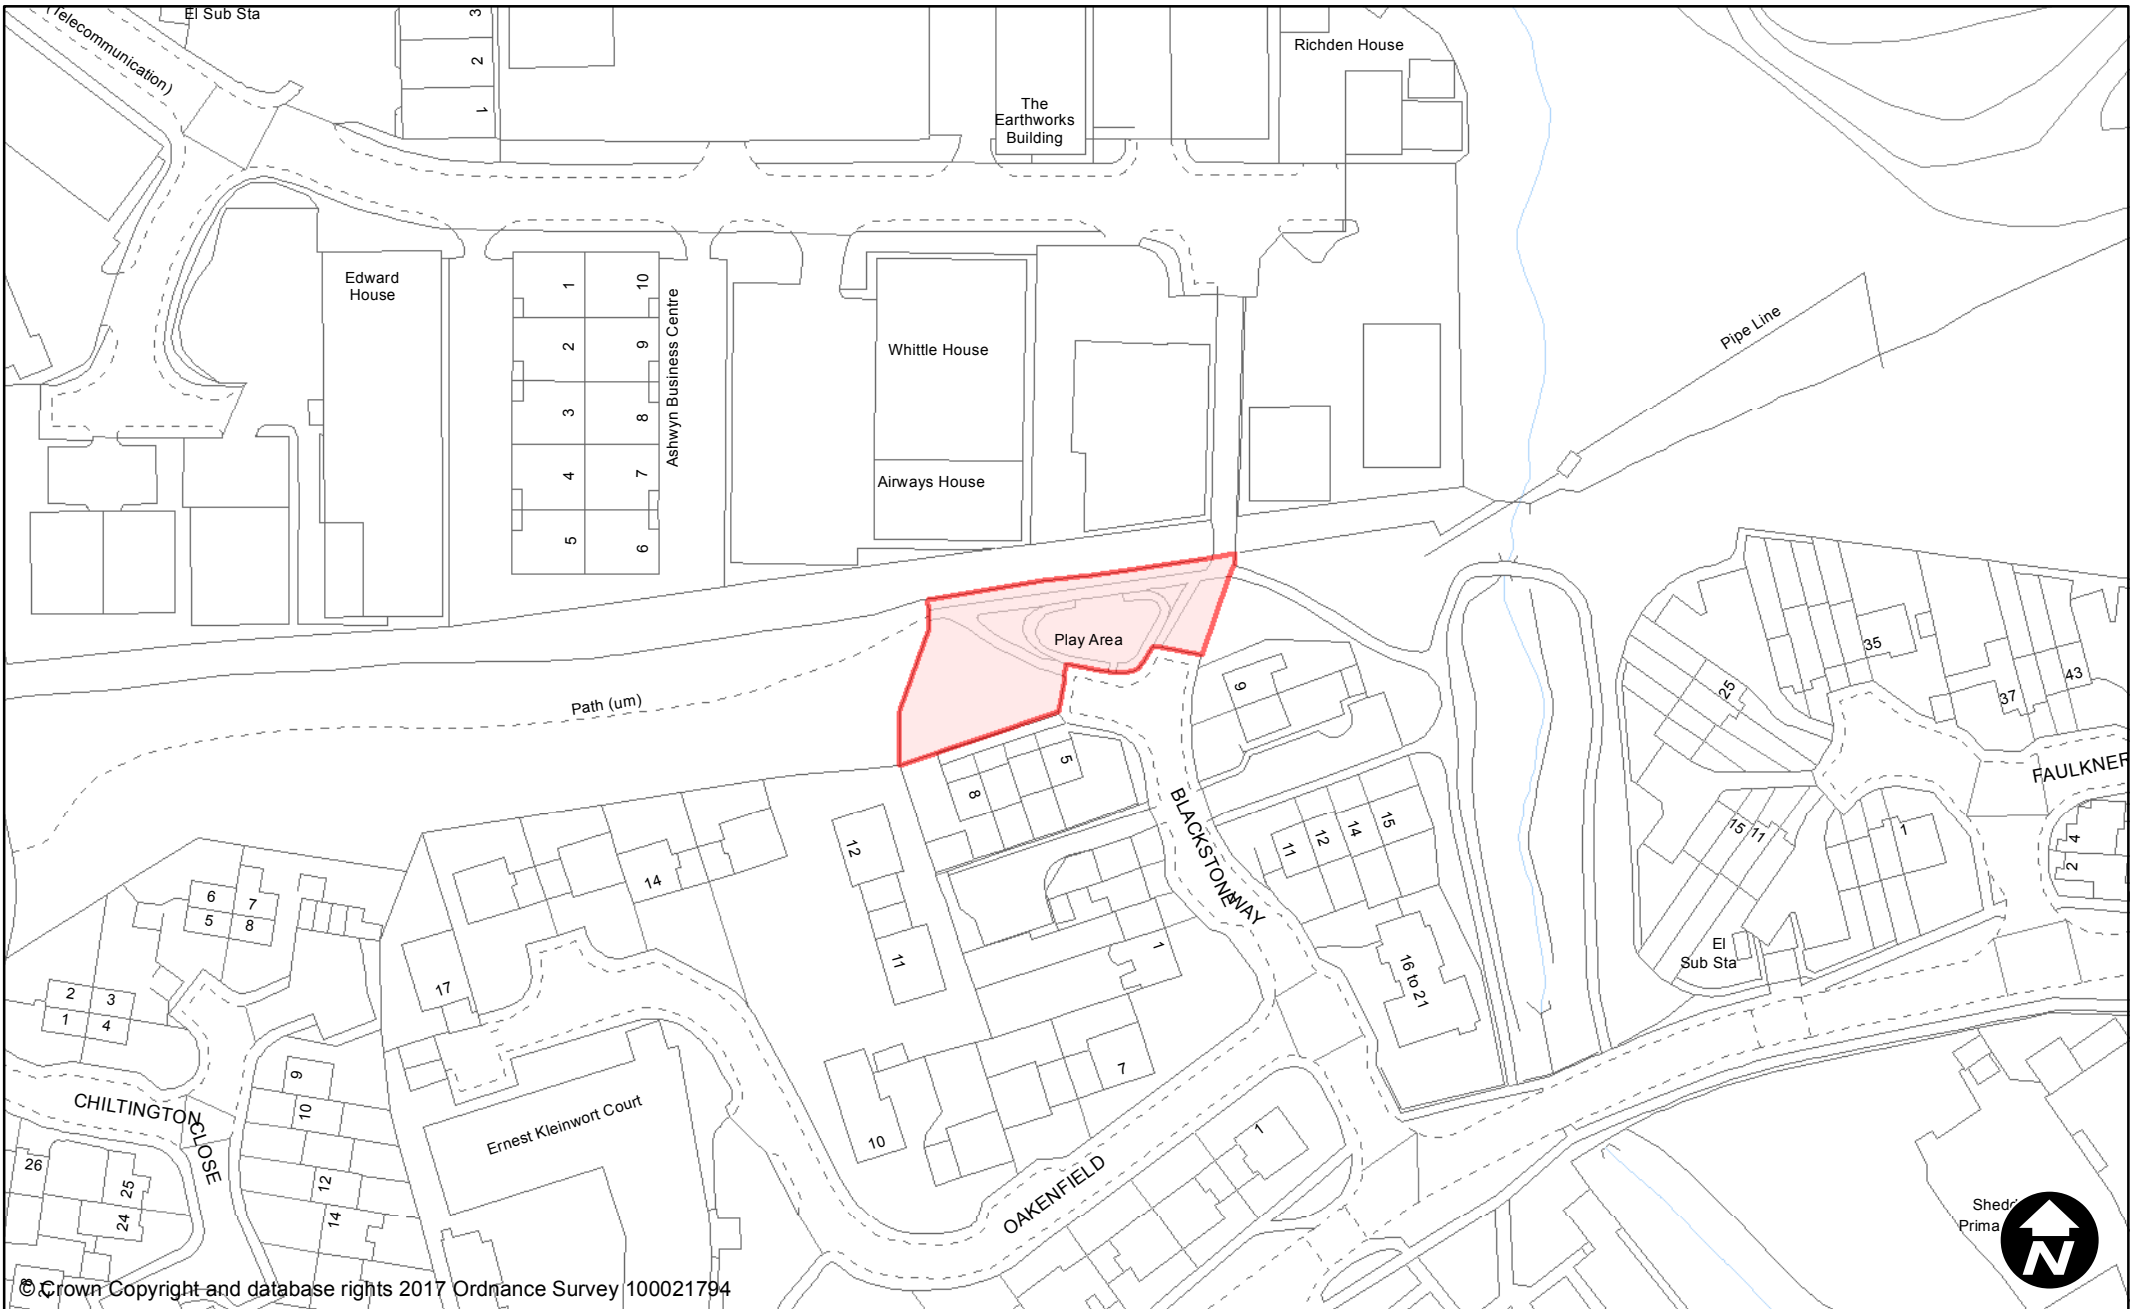

© Crown Copyright and database rights 2017 Ordnance Survey 100021794

**PUBLIC SPACE
PROTECTION ORDER
(SCHEDULE 1)**

Order Type: Dog Fouling
Site Name: Blackstone Way Play Area
Site Reference: PSPO/041/FL
Town / Parish: Burgess Hill

May 2017

Scale: 1:1,250