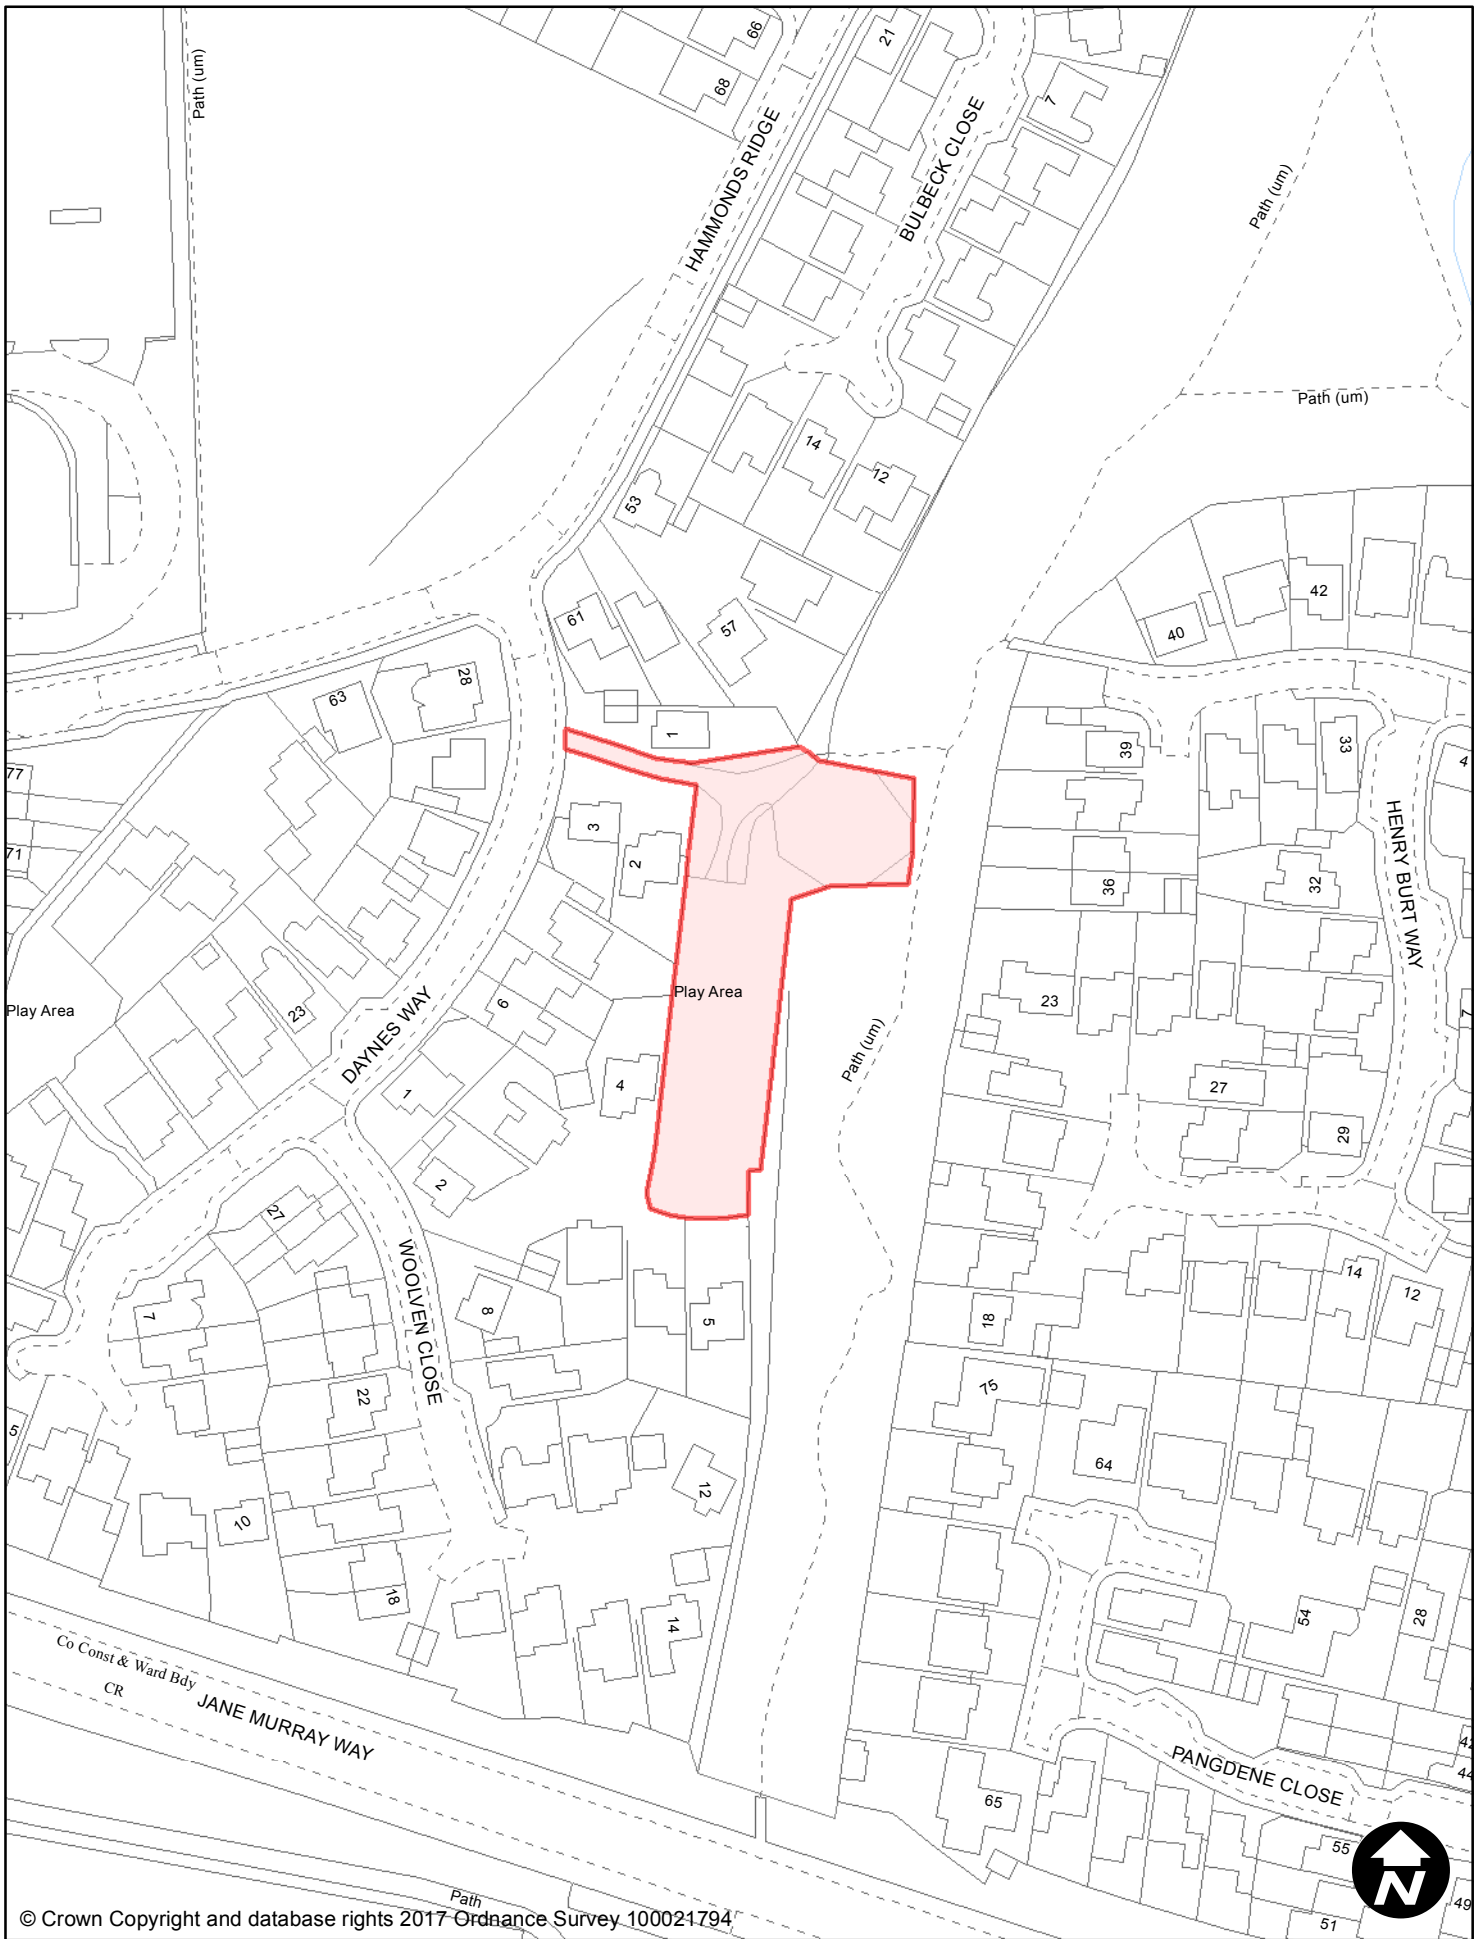

© Crown Copyright and database rights 2017 Ordnance Survey 100021794

PUBLIC SPACE PROTECTION ORDER (SCHEDULE 1)

May 2017

Order Type: Dog Fouling
Site Name: Daynes Way Play Area
Site Reference: PSPO/082/FL   Town / Parish: Burgess Hill

Scale: 1:1,250