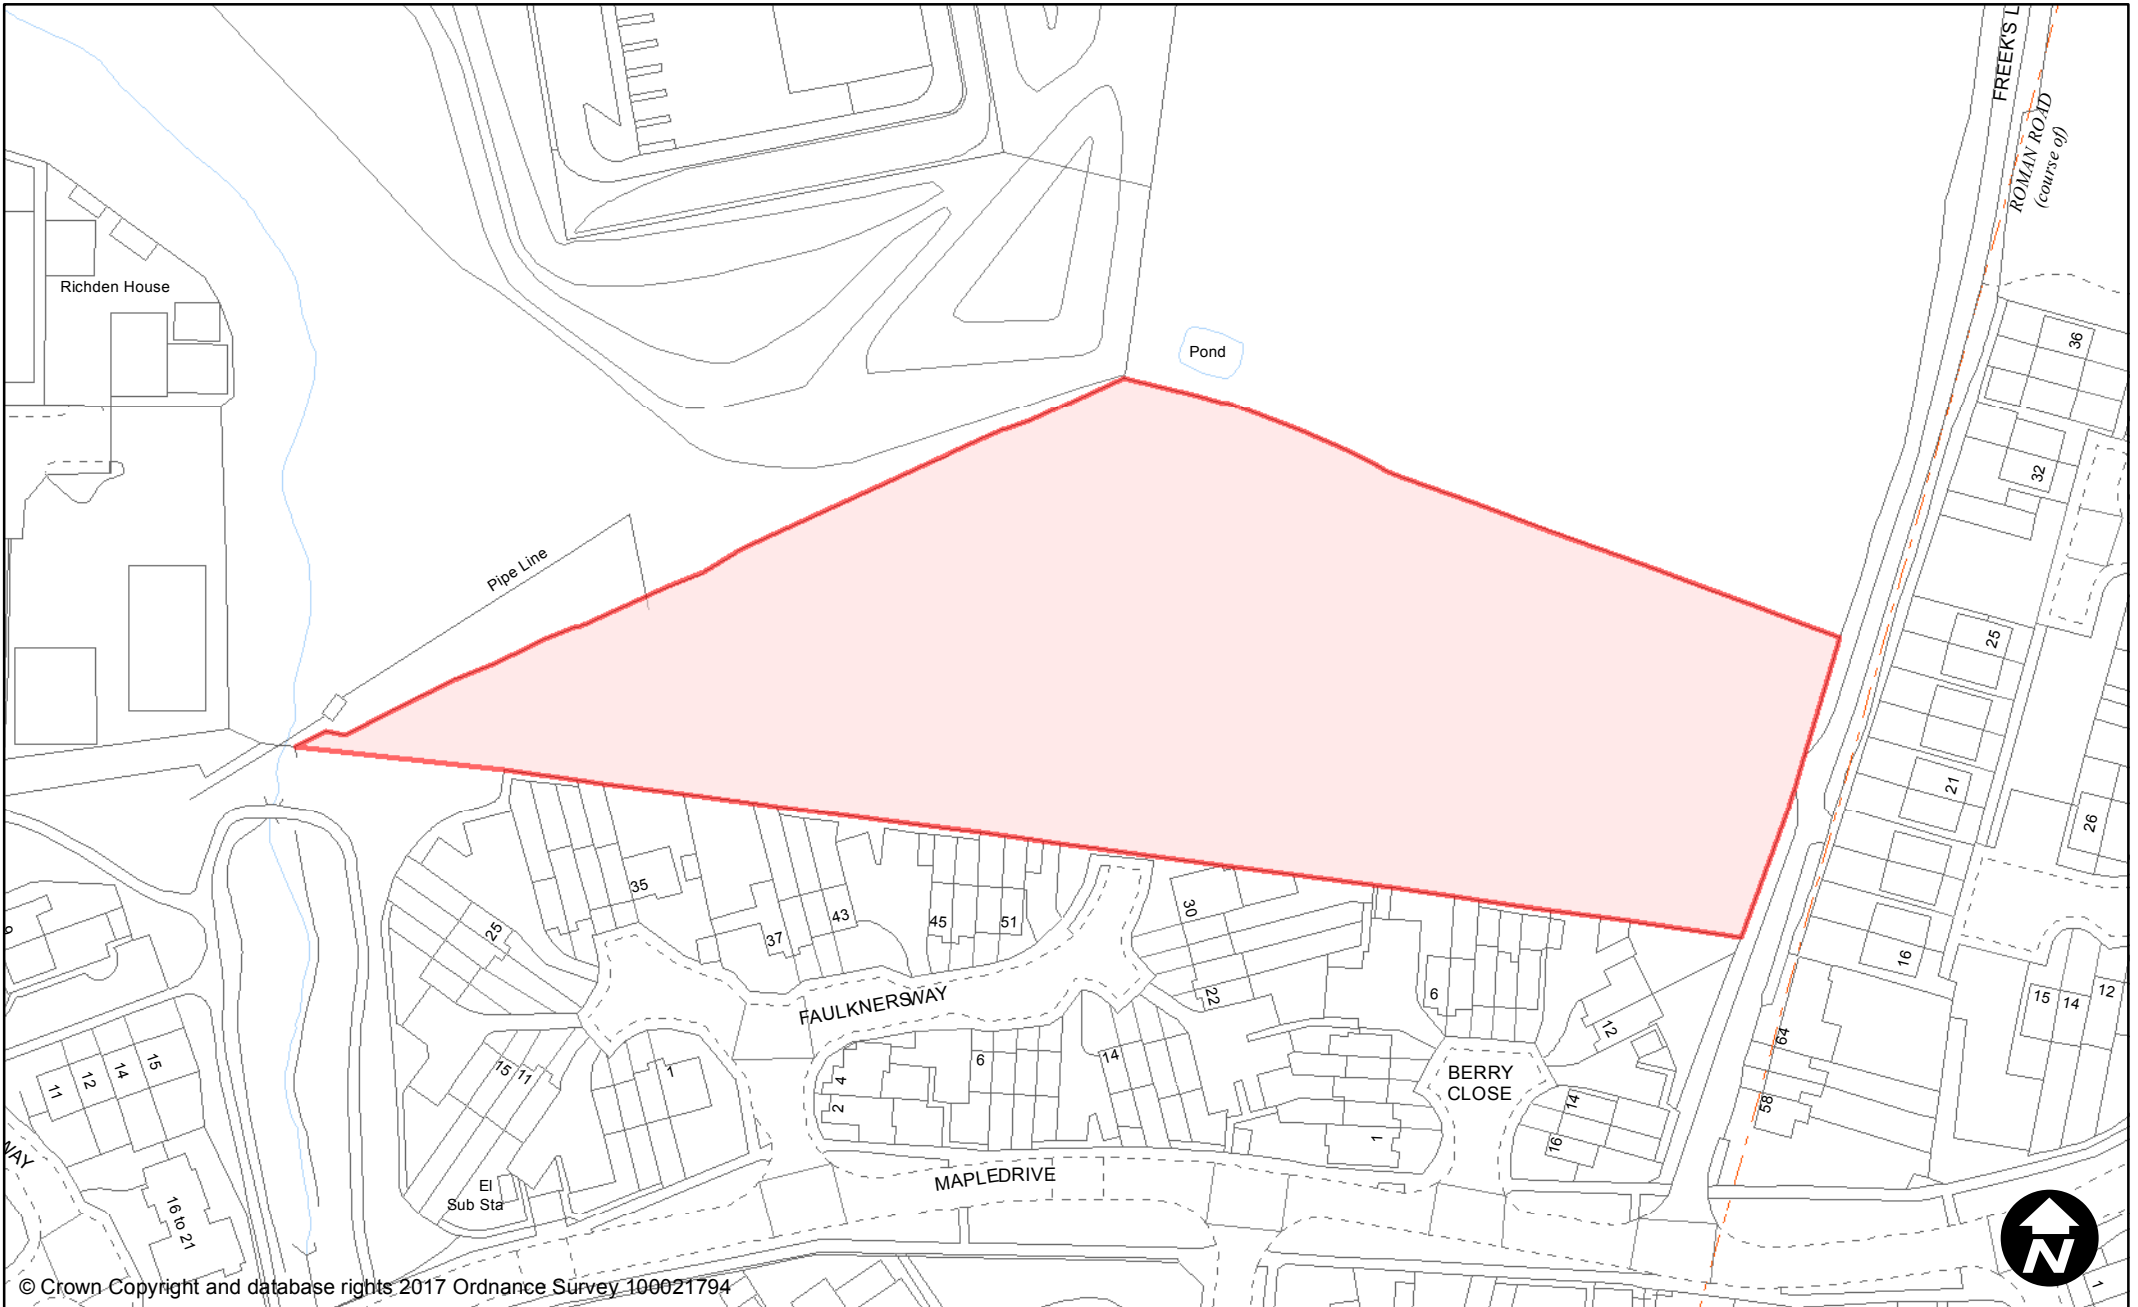

© Crown Copyright and database rights 2017 Ordnance Survey 100021794

**PUBLIC SPACE
PROTECTION ORDER
(SCHEDULE 1)**

Order Type: Dog Fouling
Site Name: Faulknors Way
Site Reference: PSPO/061/FL

Town / Parish: Burgess Hill

May 2017

Scale: 1:1,250