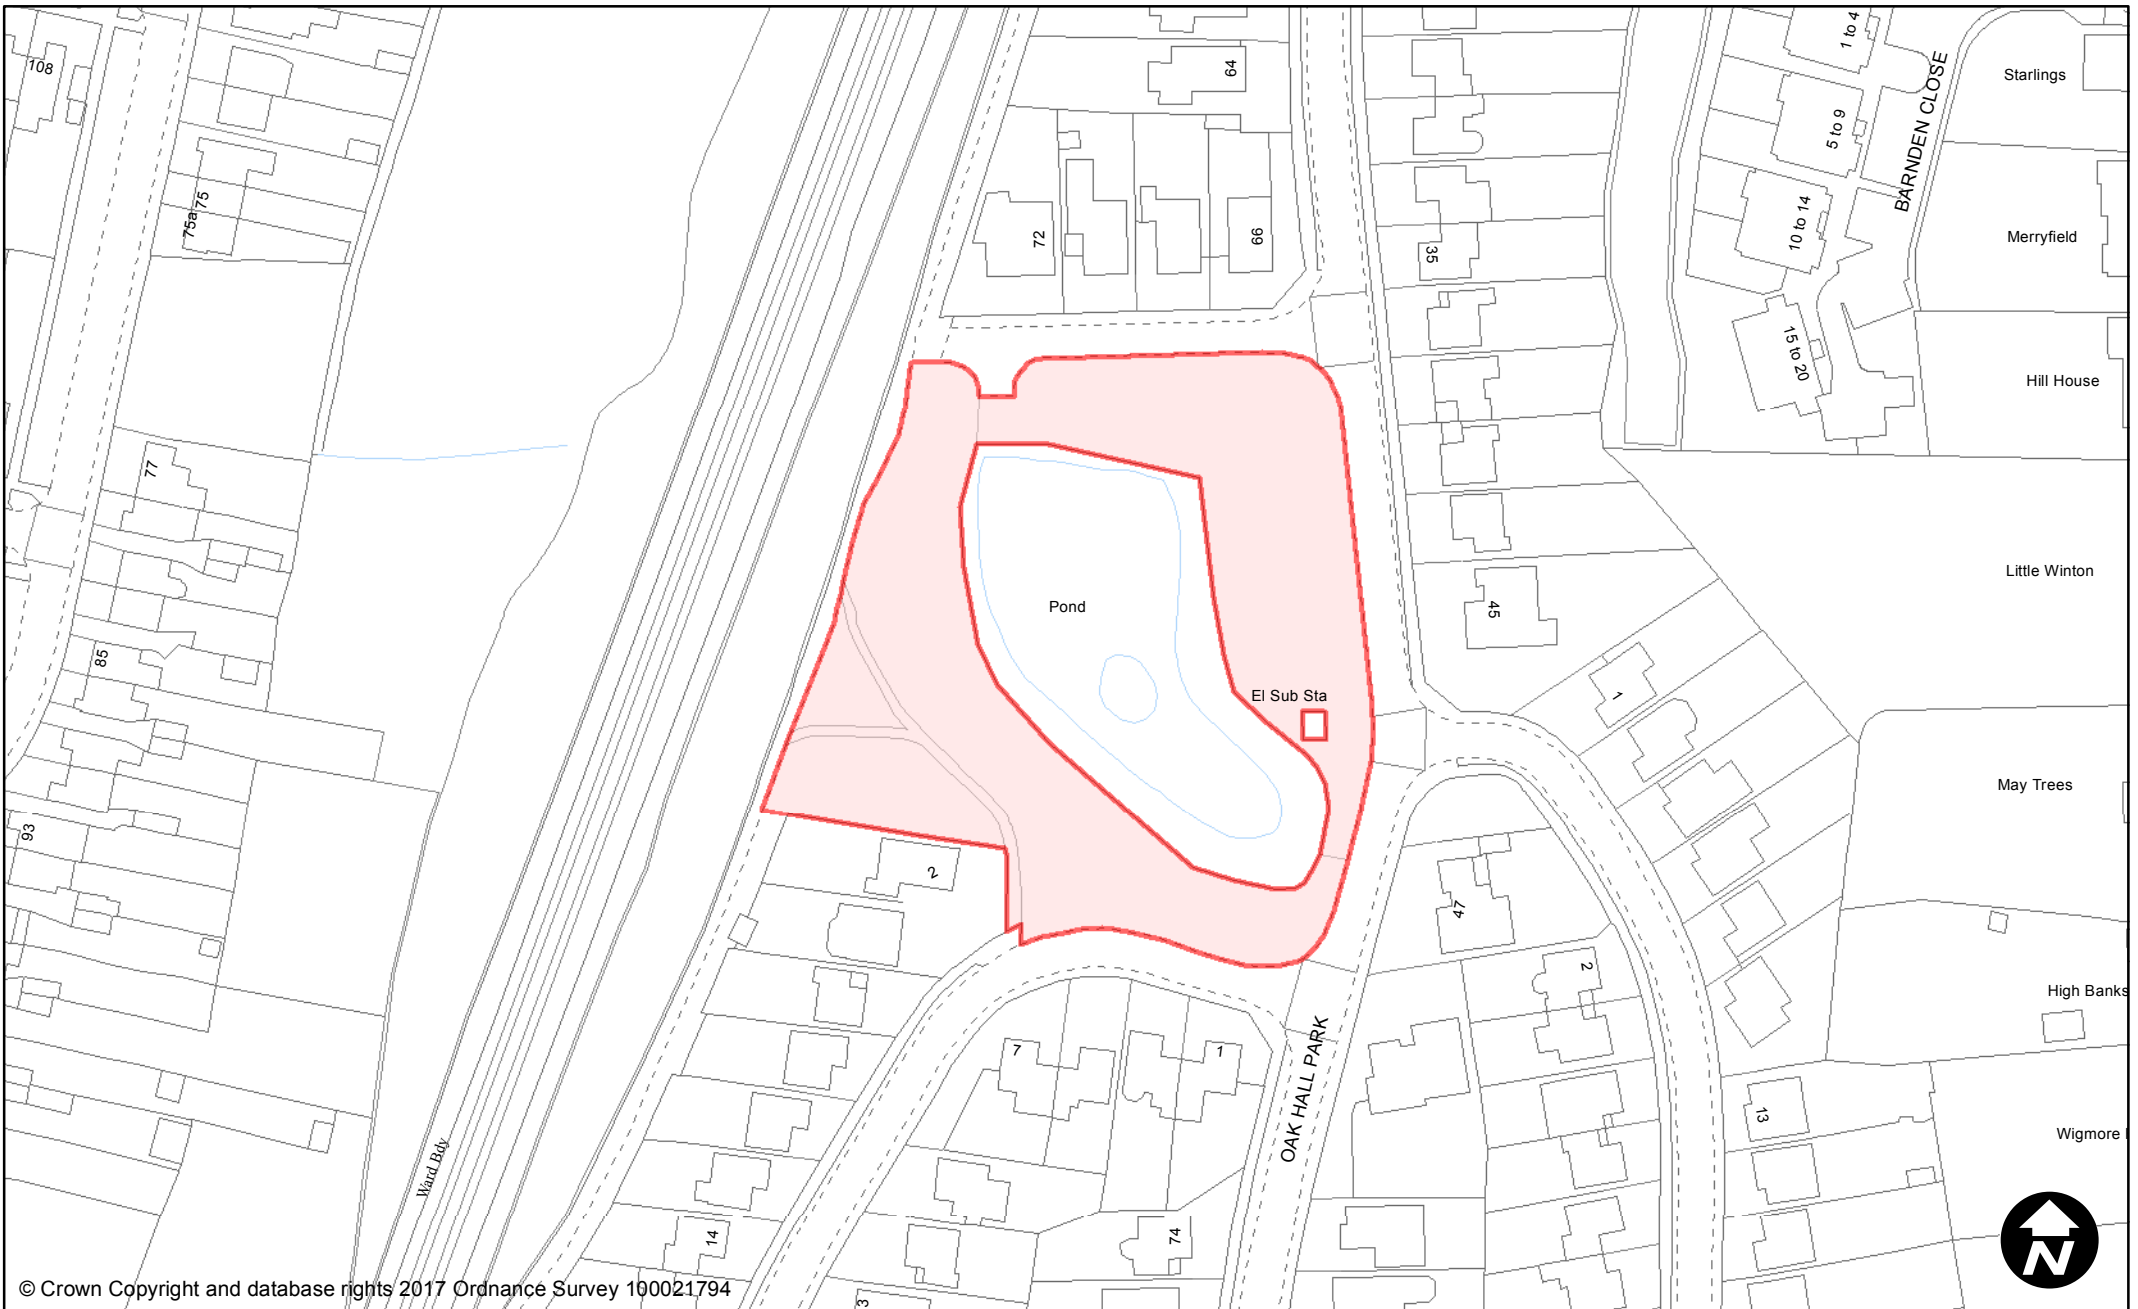

© Crown Copyright and database rights 2017 Ordnance Survey 100021794

**PUBLIC SPACE
PROTECTION ORDER
(SCHEDULE 1)**

Order Type: Dog Fouling
Site Name: Oak Hall Park Pond Surrounds
Site Reference: PSPO/096/FL
Town / Parish: Burgess Hill

May 2017

Scale: 1:1,250