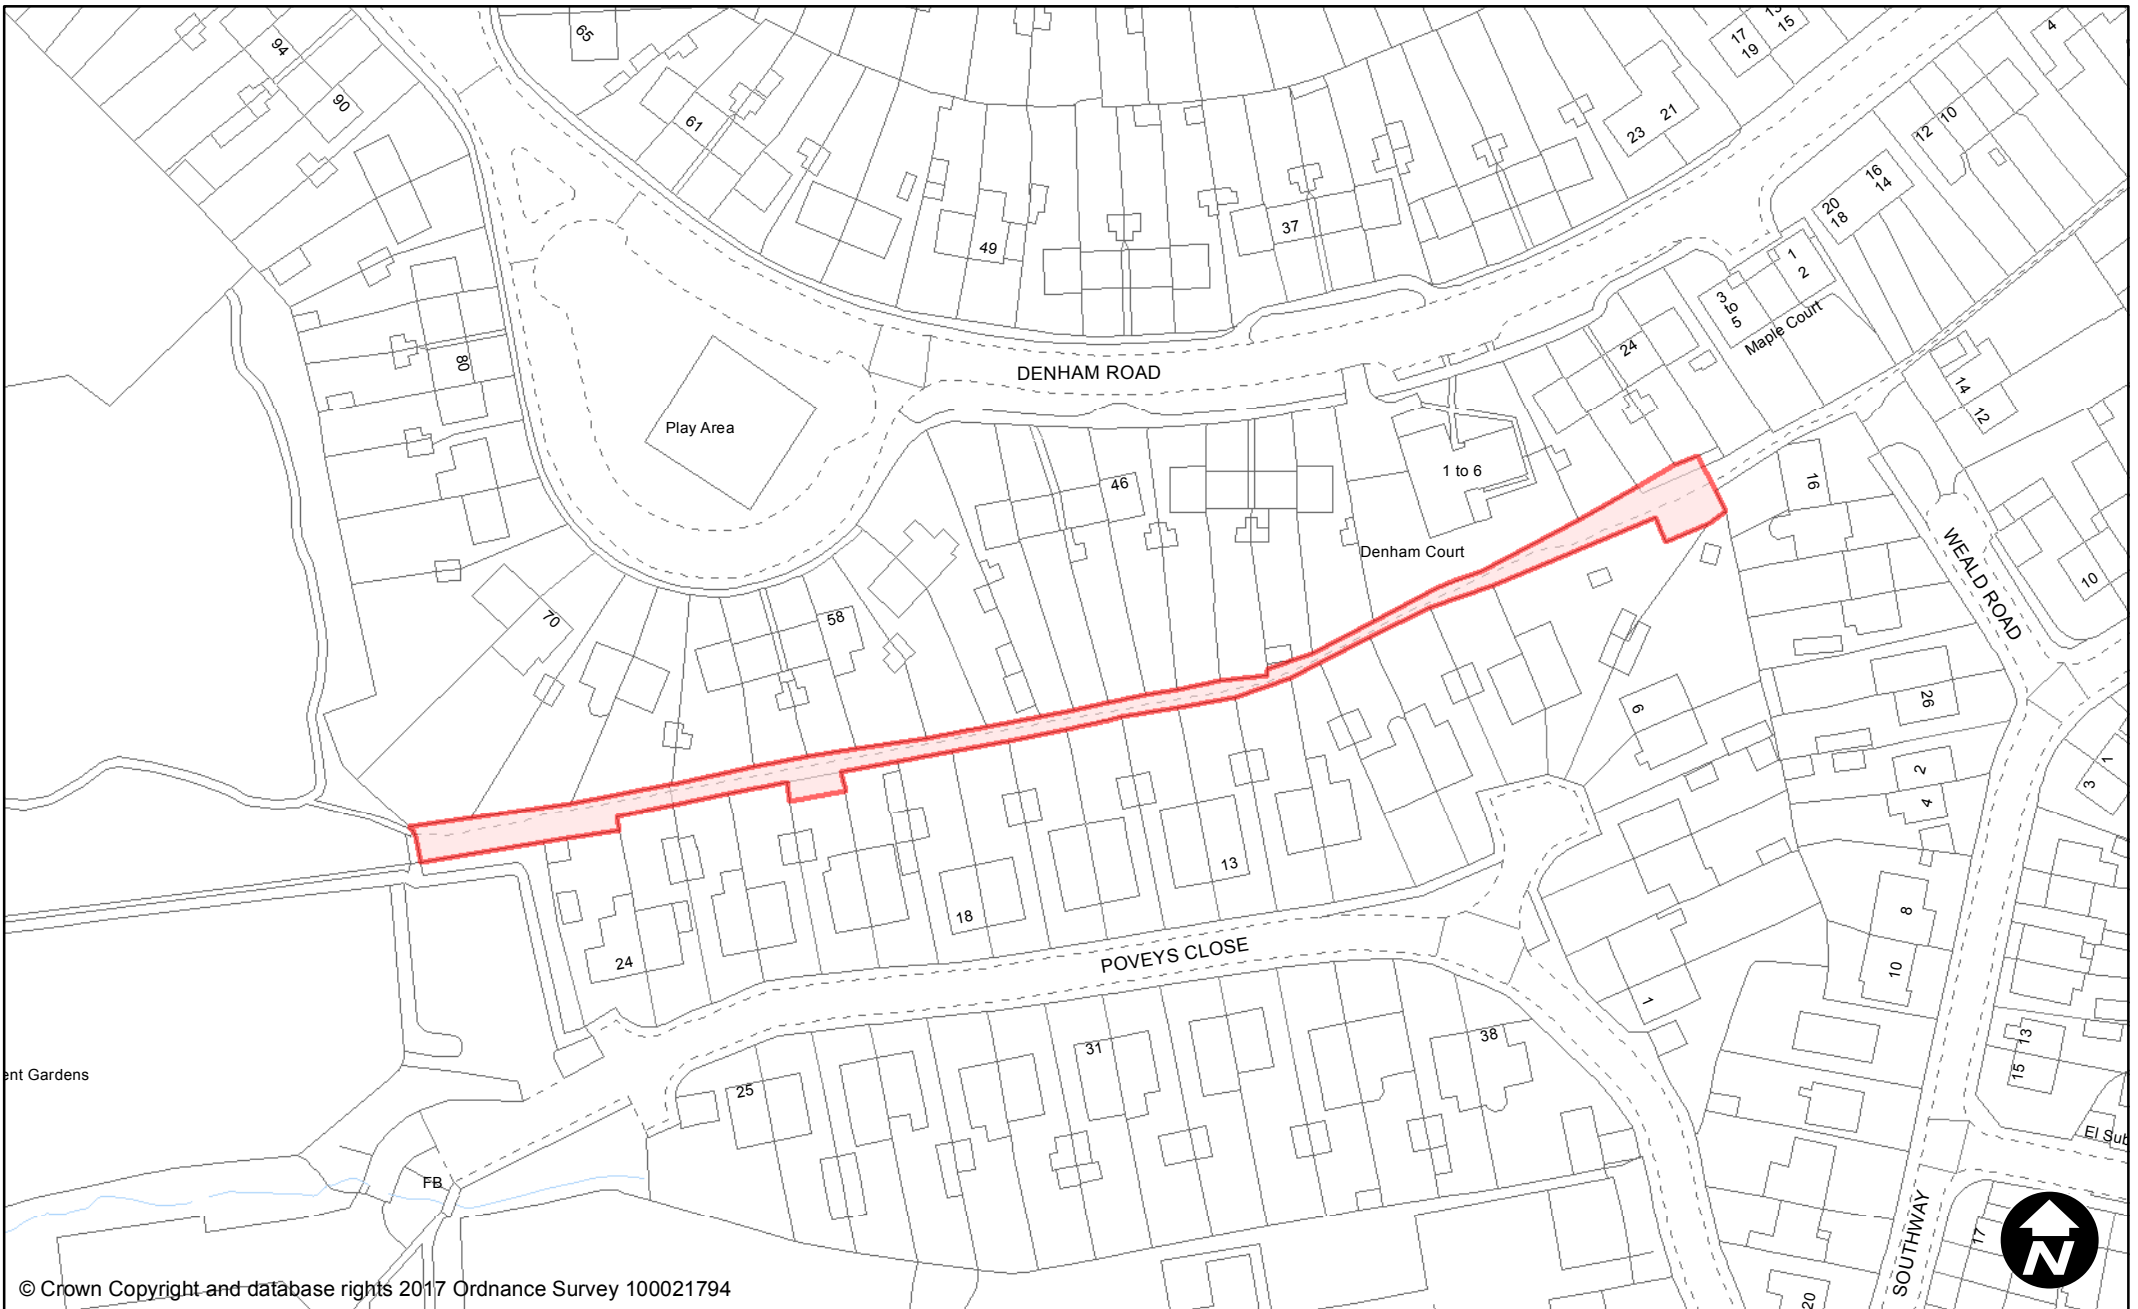

© Crown Copyright and database rights 2017 Ordnance Survey 100021794

**PUBLIC SPACE
PROTECTION ORDER
(SCHEDULE 1)**

Order Type: Dog Fouling
Site Name: Weald Road
Site Reference: PSPO/131/FL

Town / Parish: Burgess Hill

May 2017

Scale: 1:1,250