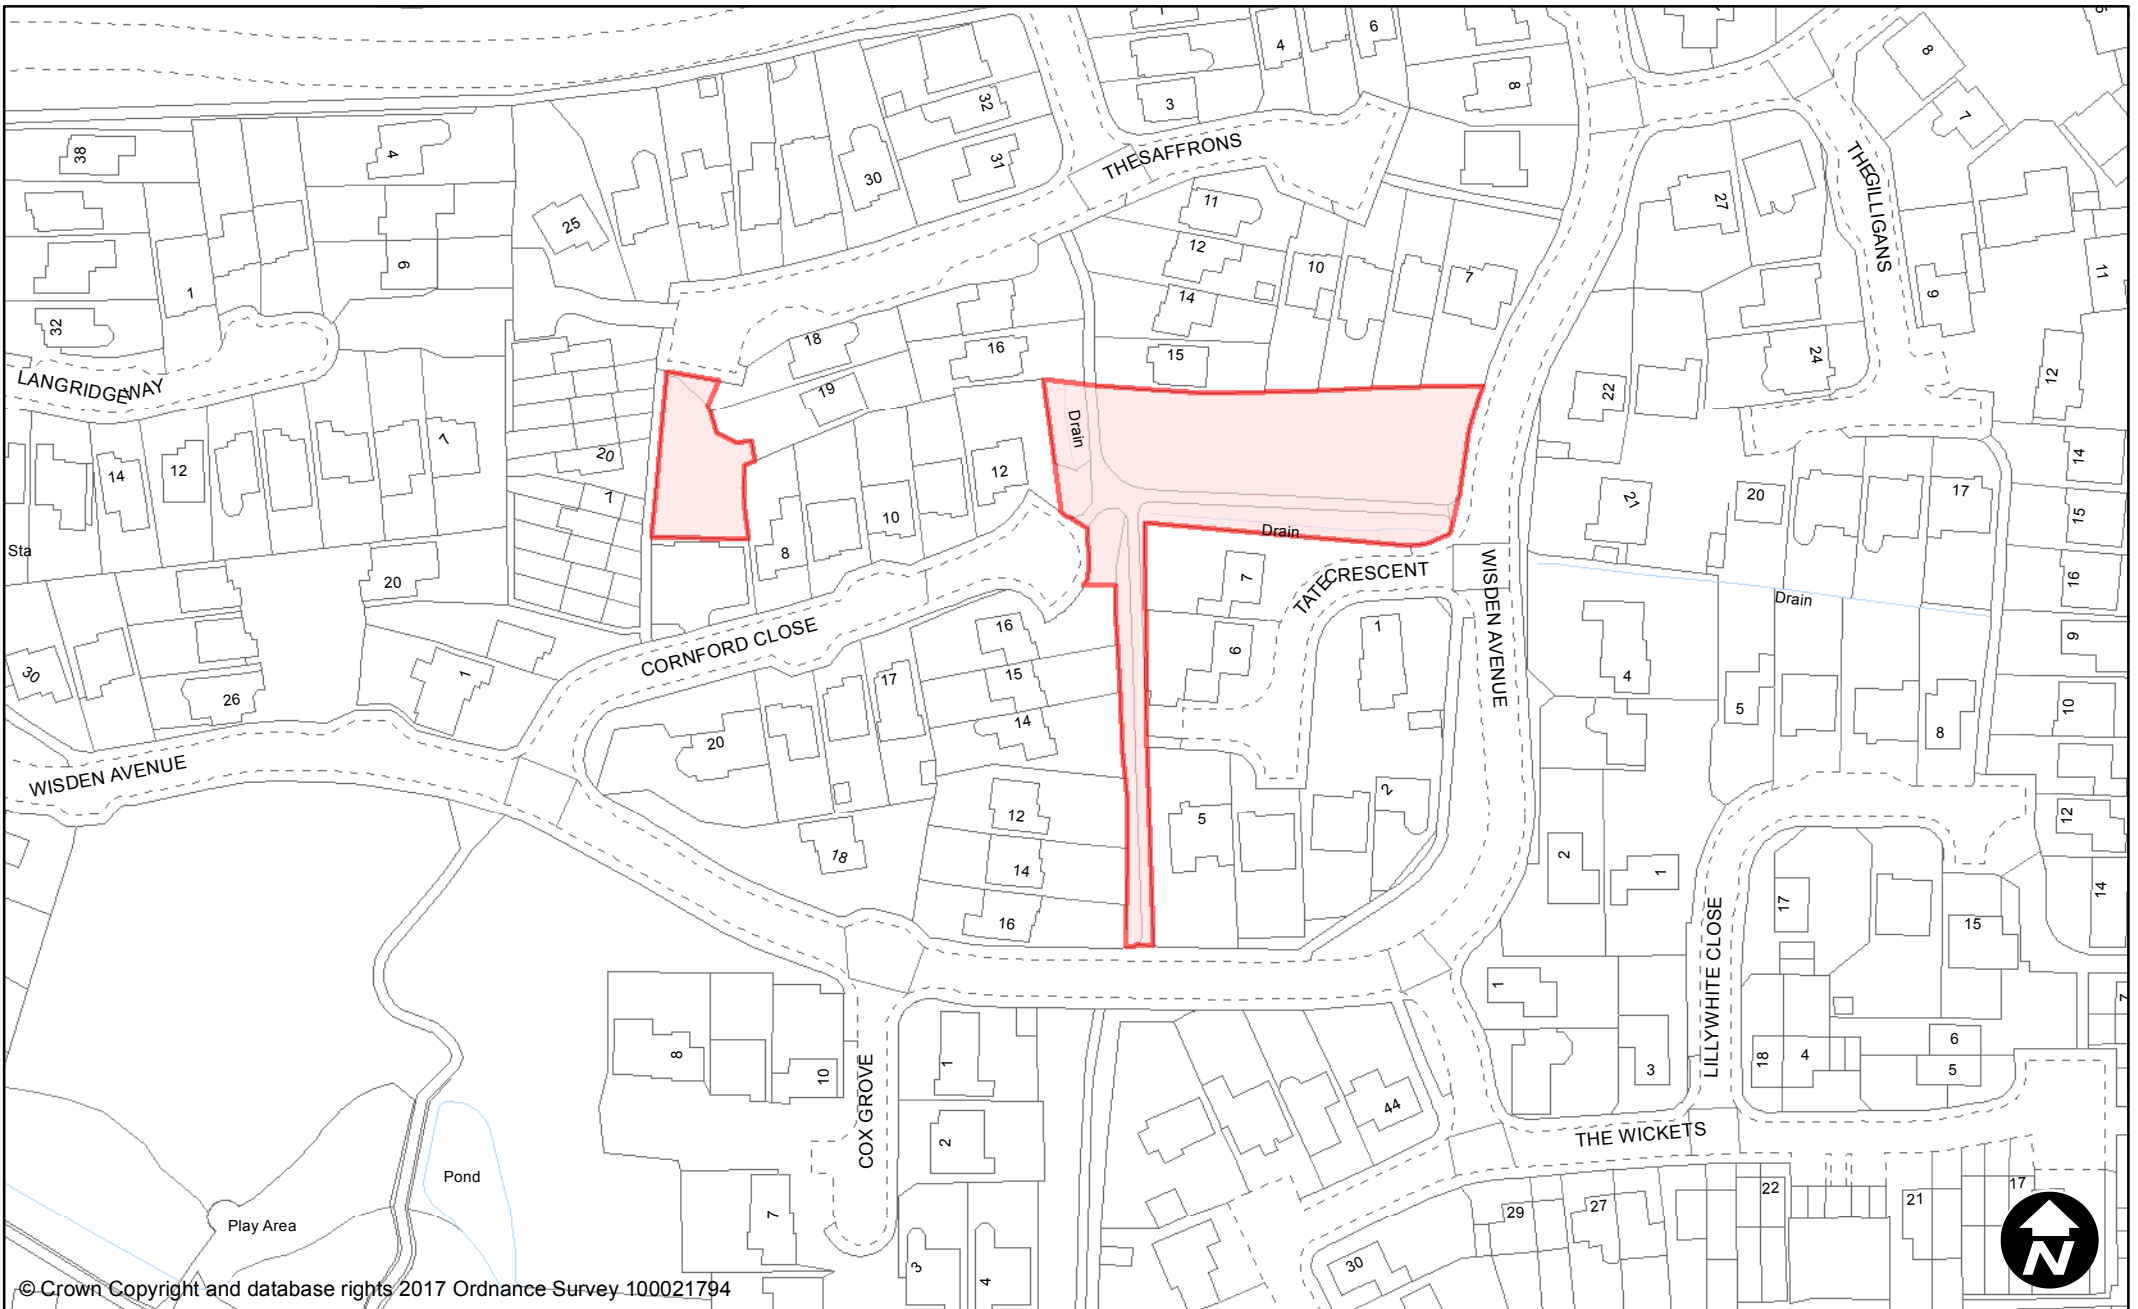

© Crown Copyright and database rights 2017 Ordnance Survey 100021794

**PUBLIC SPACE
PROTECTION ORDER
(SCHEDULE 1)**

Order Type: Dog Fouling
Site Name: Wisden Avenue North
Site Reference: PSPO/138/FL

Town / Parish: Burgess Hill

May 2017

Scale: 1:1,250