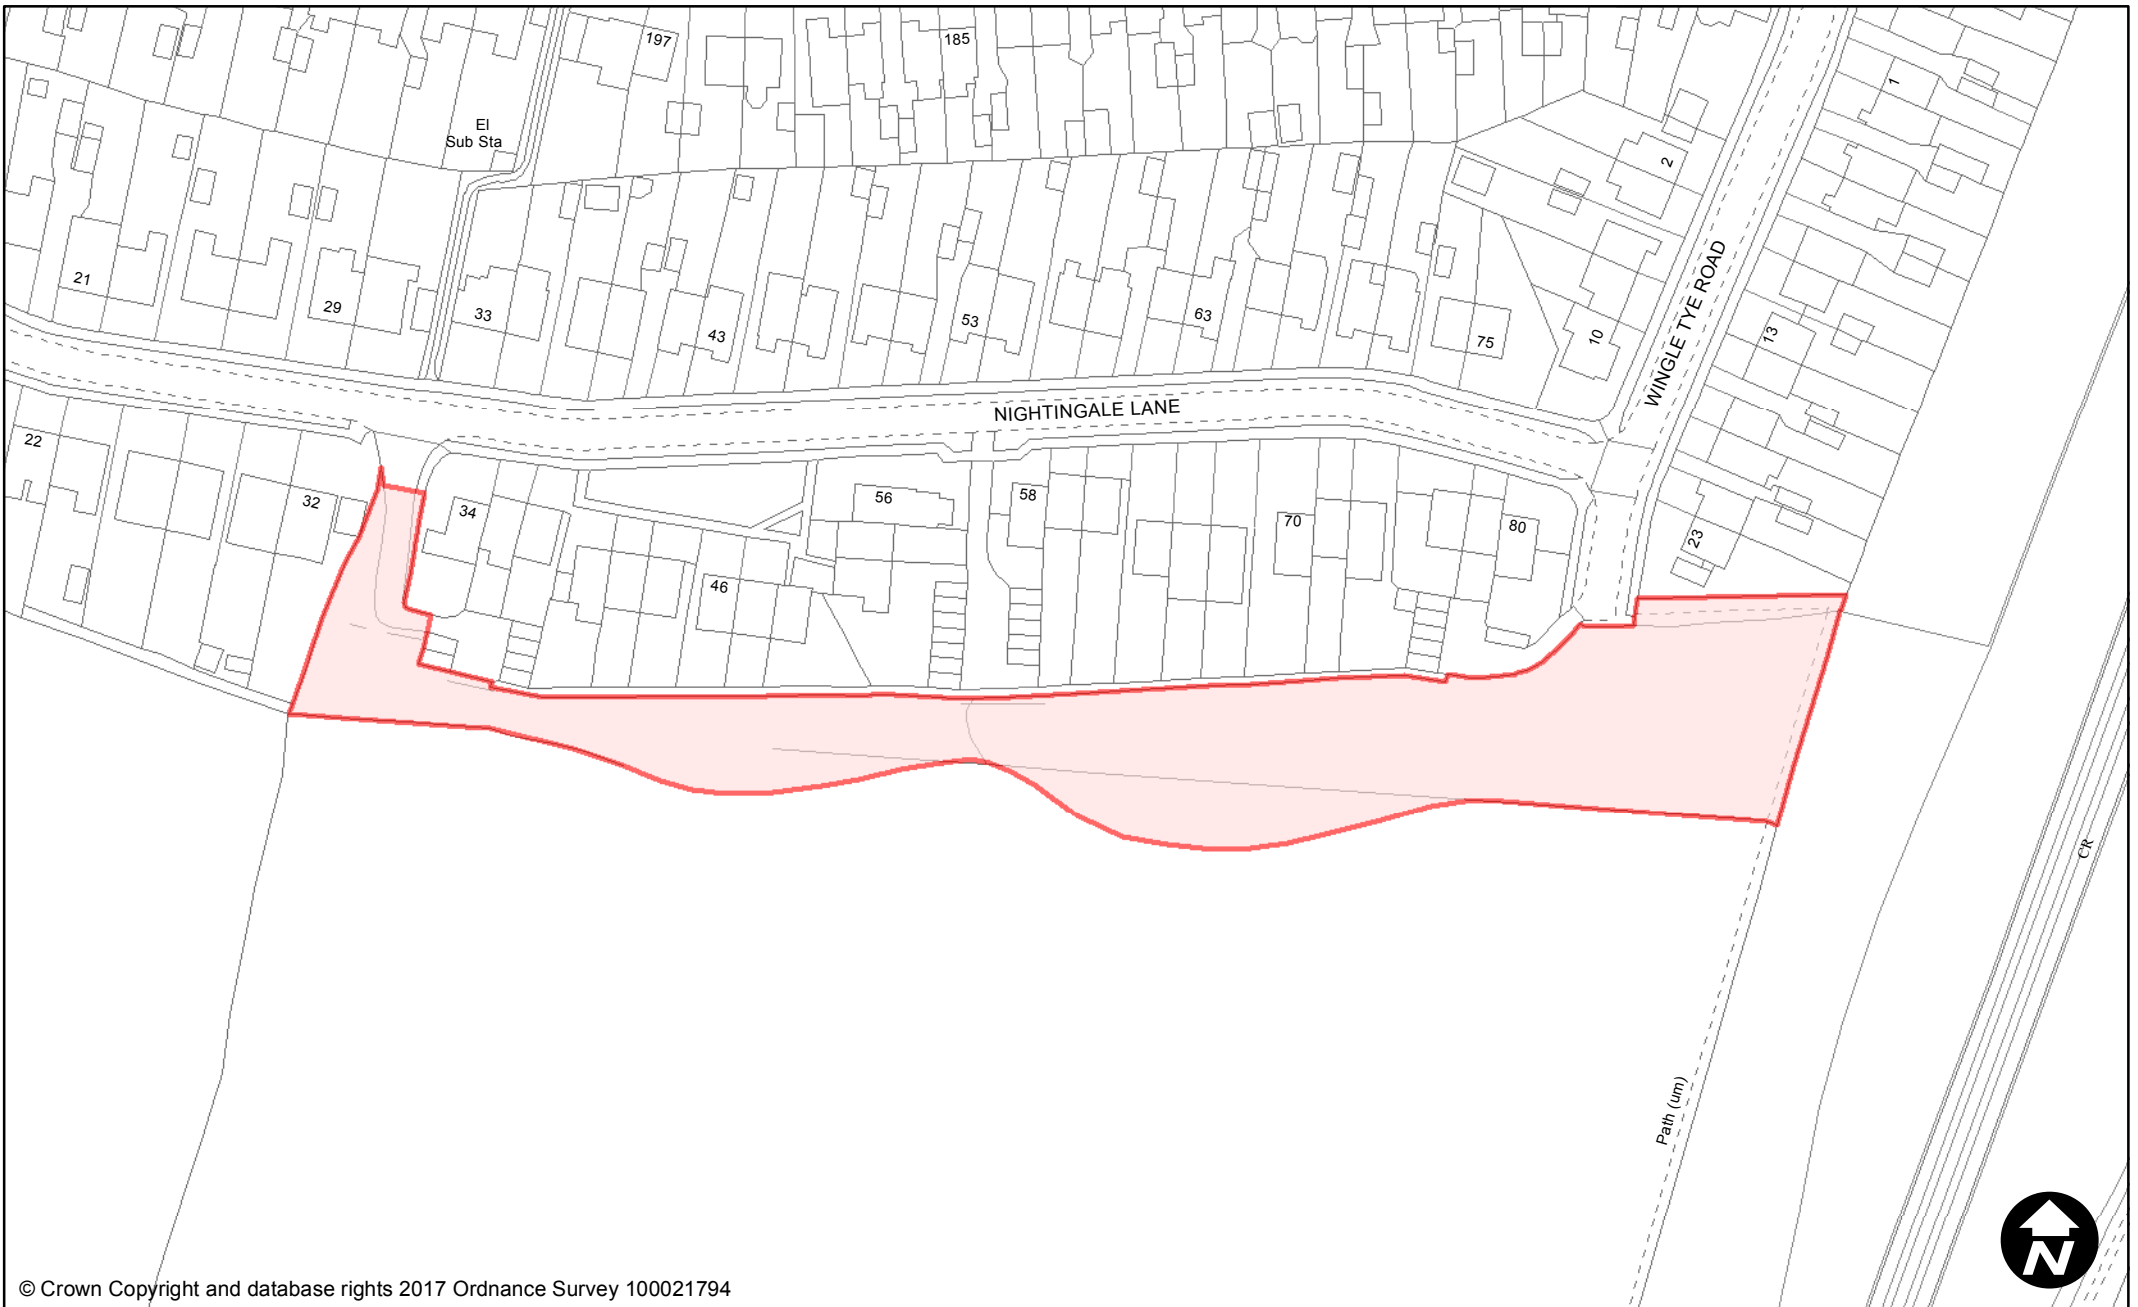

**PUBLIC SPACE  
PROTECTION ORDER  
(SCHEDULE 1)**

**Order Type:** Dog Fouling  
**Site Name:** Nightingale Lane Meadows  
**Site Reference:** PSPO/017/FL  
**Town / Parish:** Burgess Hill

May 2017

Scale: 1:3,300