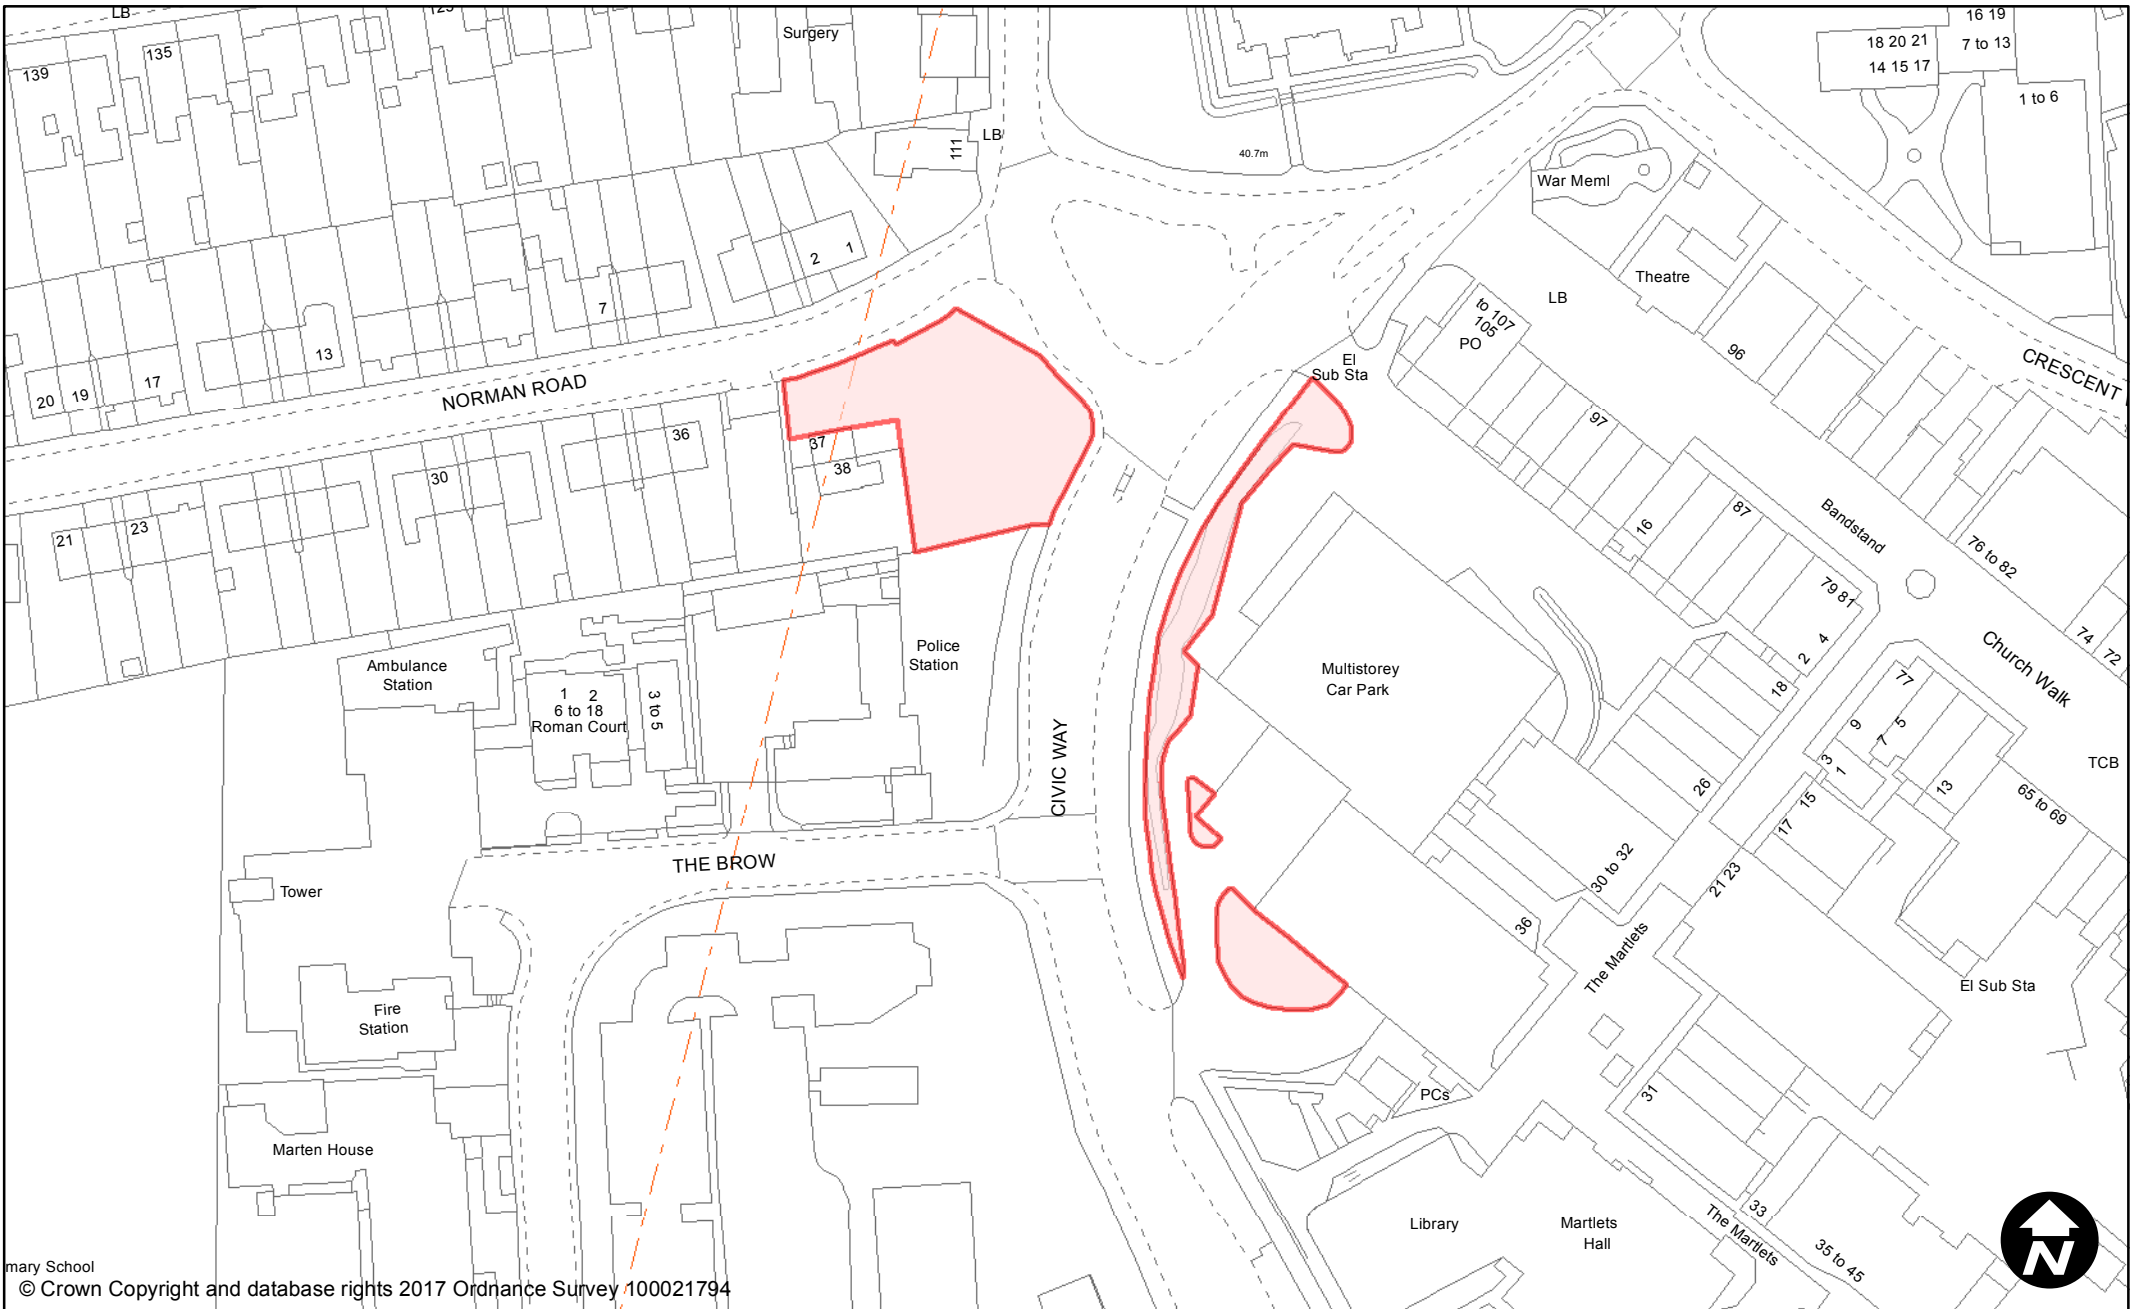

May 2017

Scale: 1:1,250

© Crown Copyright and database rights 2017 Ordnance Survey 100021794

**PUBLIC SPACE  
PROTECTION ORDER  
(SCHEDULE 1)**

**Order Type:** Dog Fouling  
**Site Name:** Norman Road Open Space  
**Site Reference:** PSPO/094/FL  
**Town / Parish:** Burgess Hill