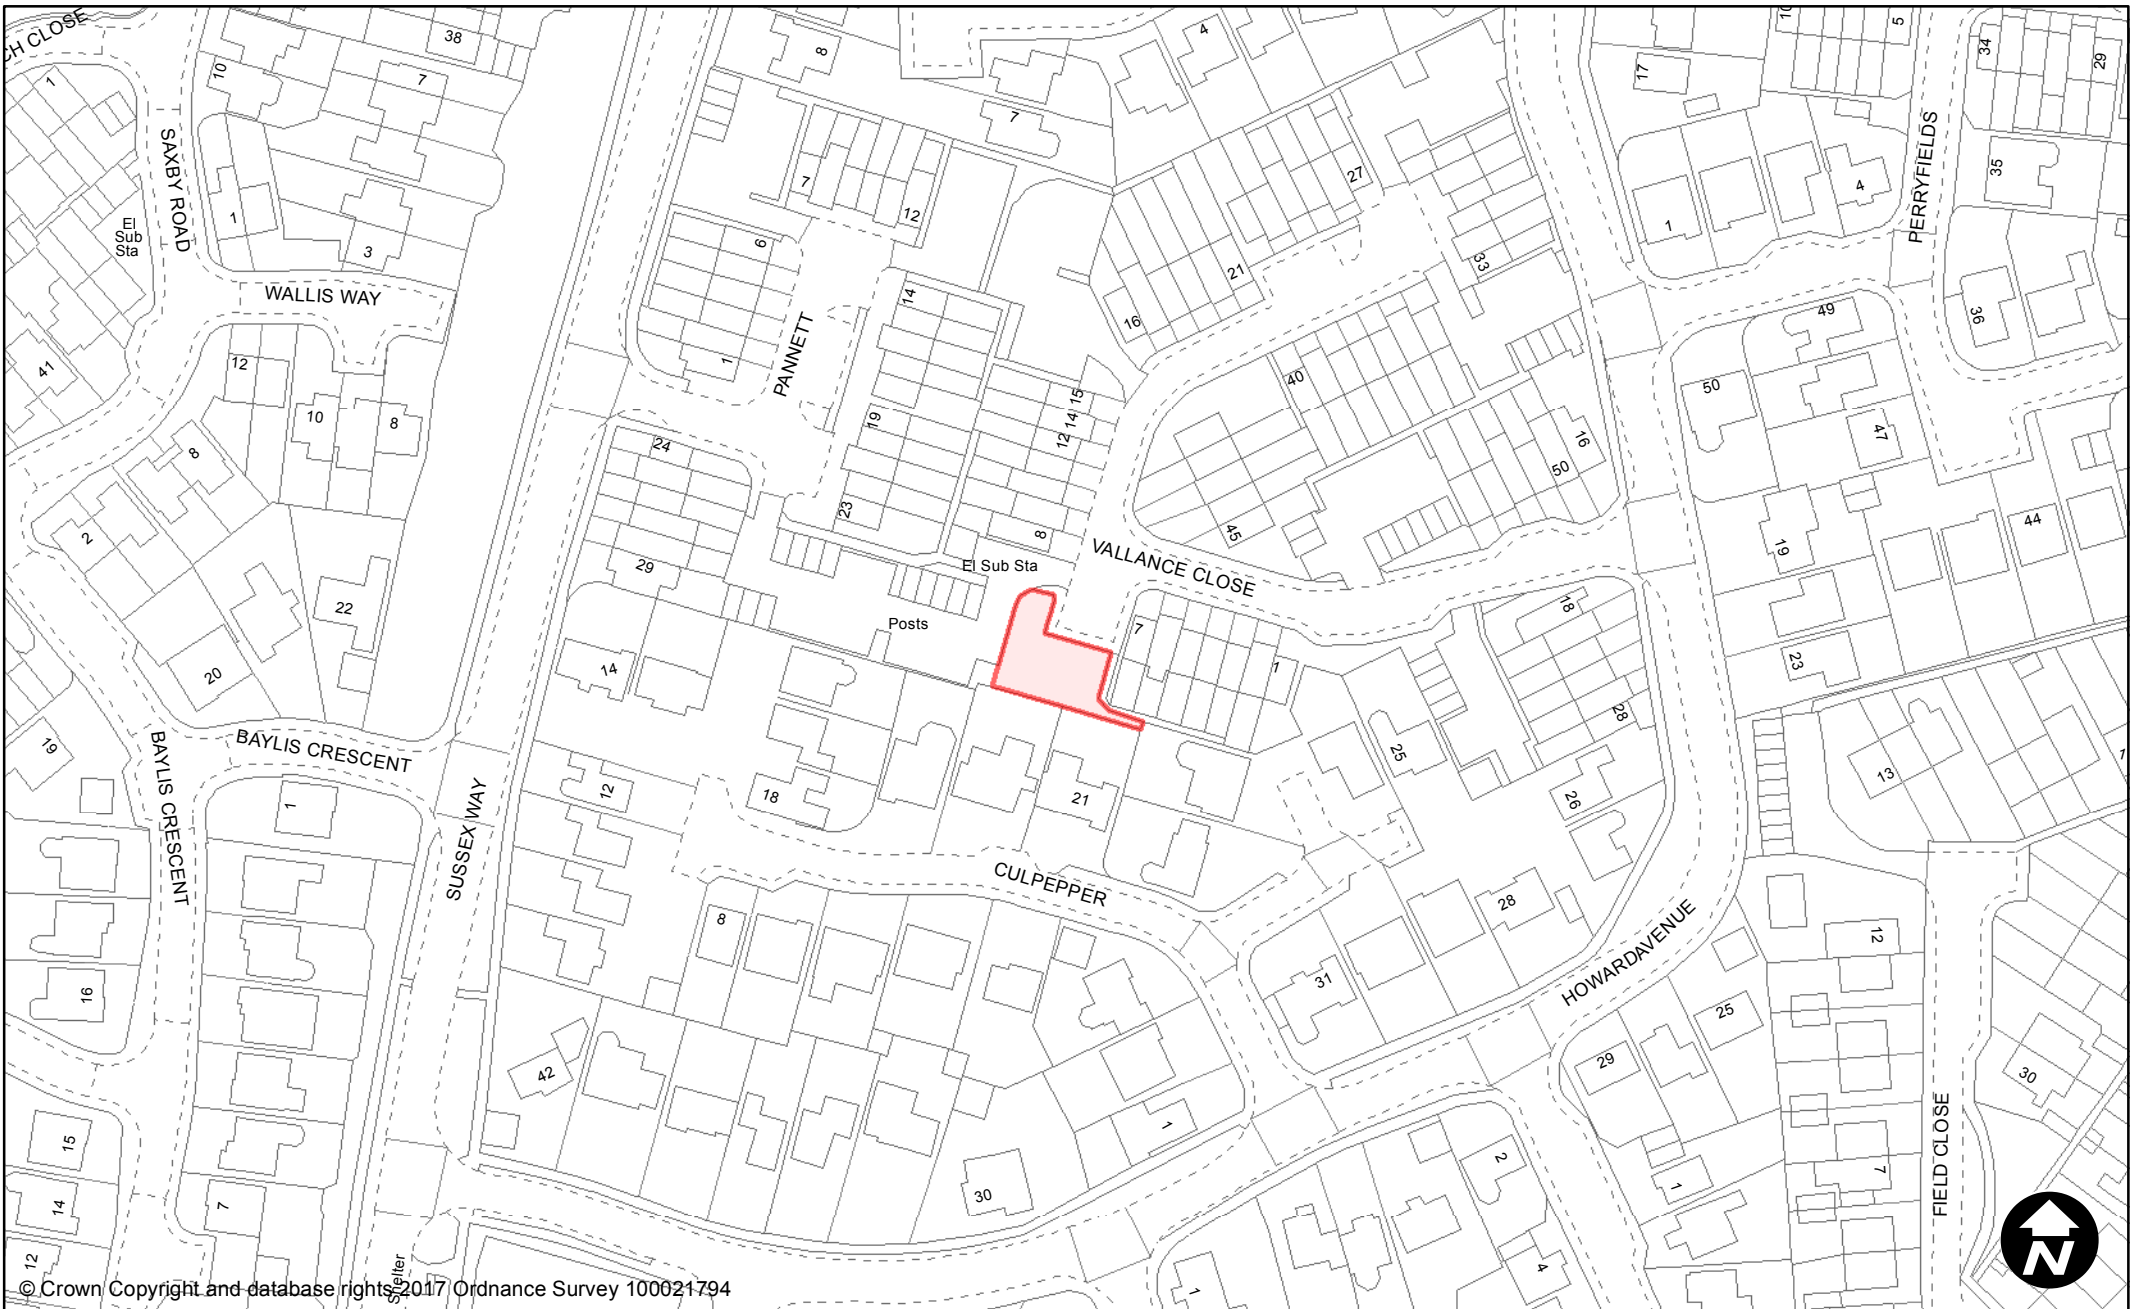

© Crown Copyright and database rights 2017 Ordnance Survey 100021794

**PUBLIC SPACE
PROTECTION ORDER
(SCHEDULE 1)**

Order Type: Dog Fouling
Site Name: Vallance Close Open Space
Site Reference: PSPO/130/FL
Town / Parish: Burgess Hill

May 2017

Scale: 1:1,250