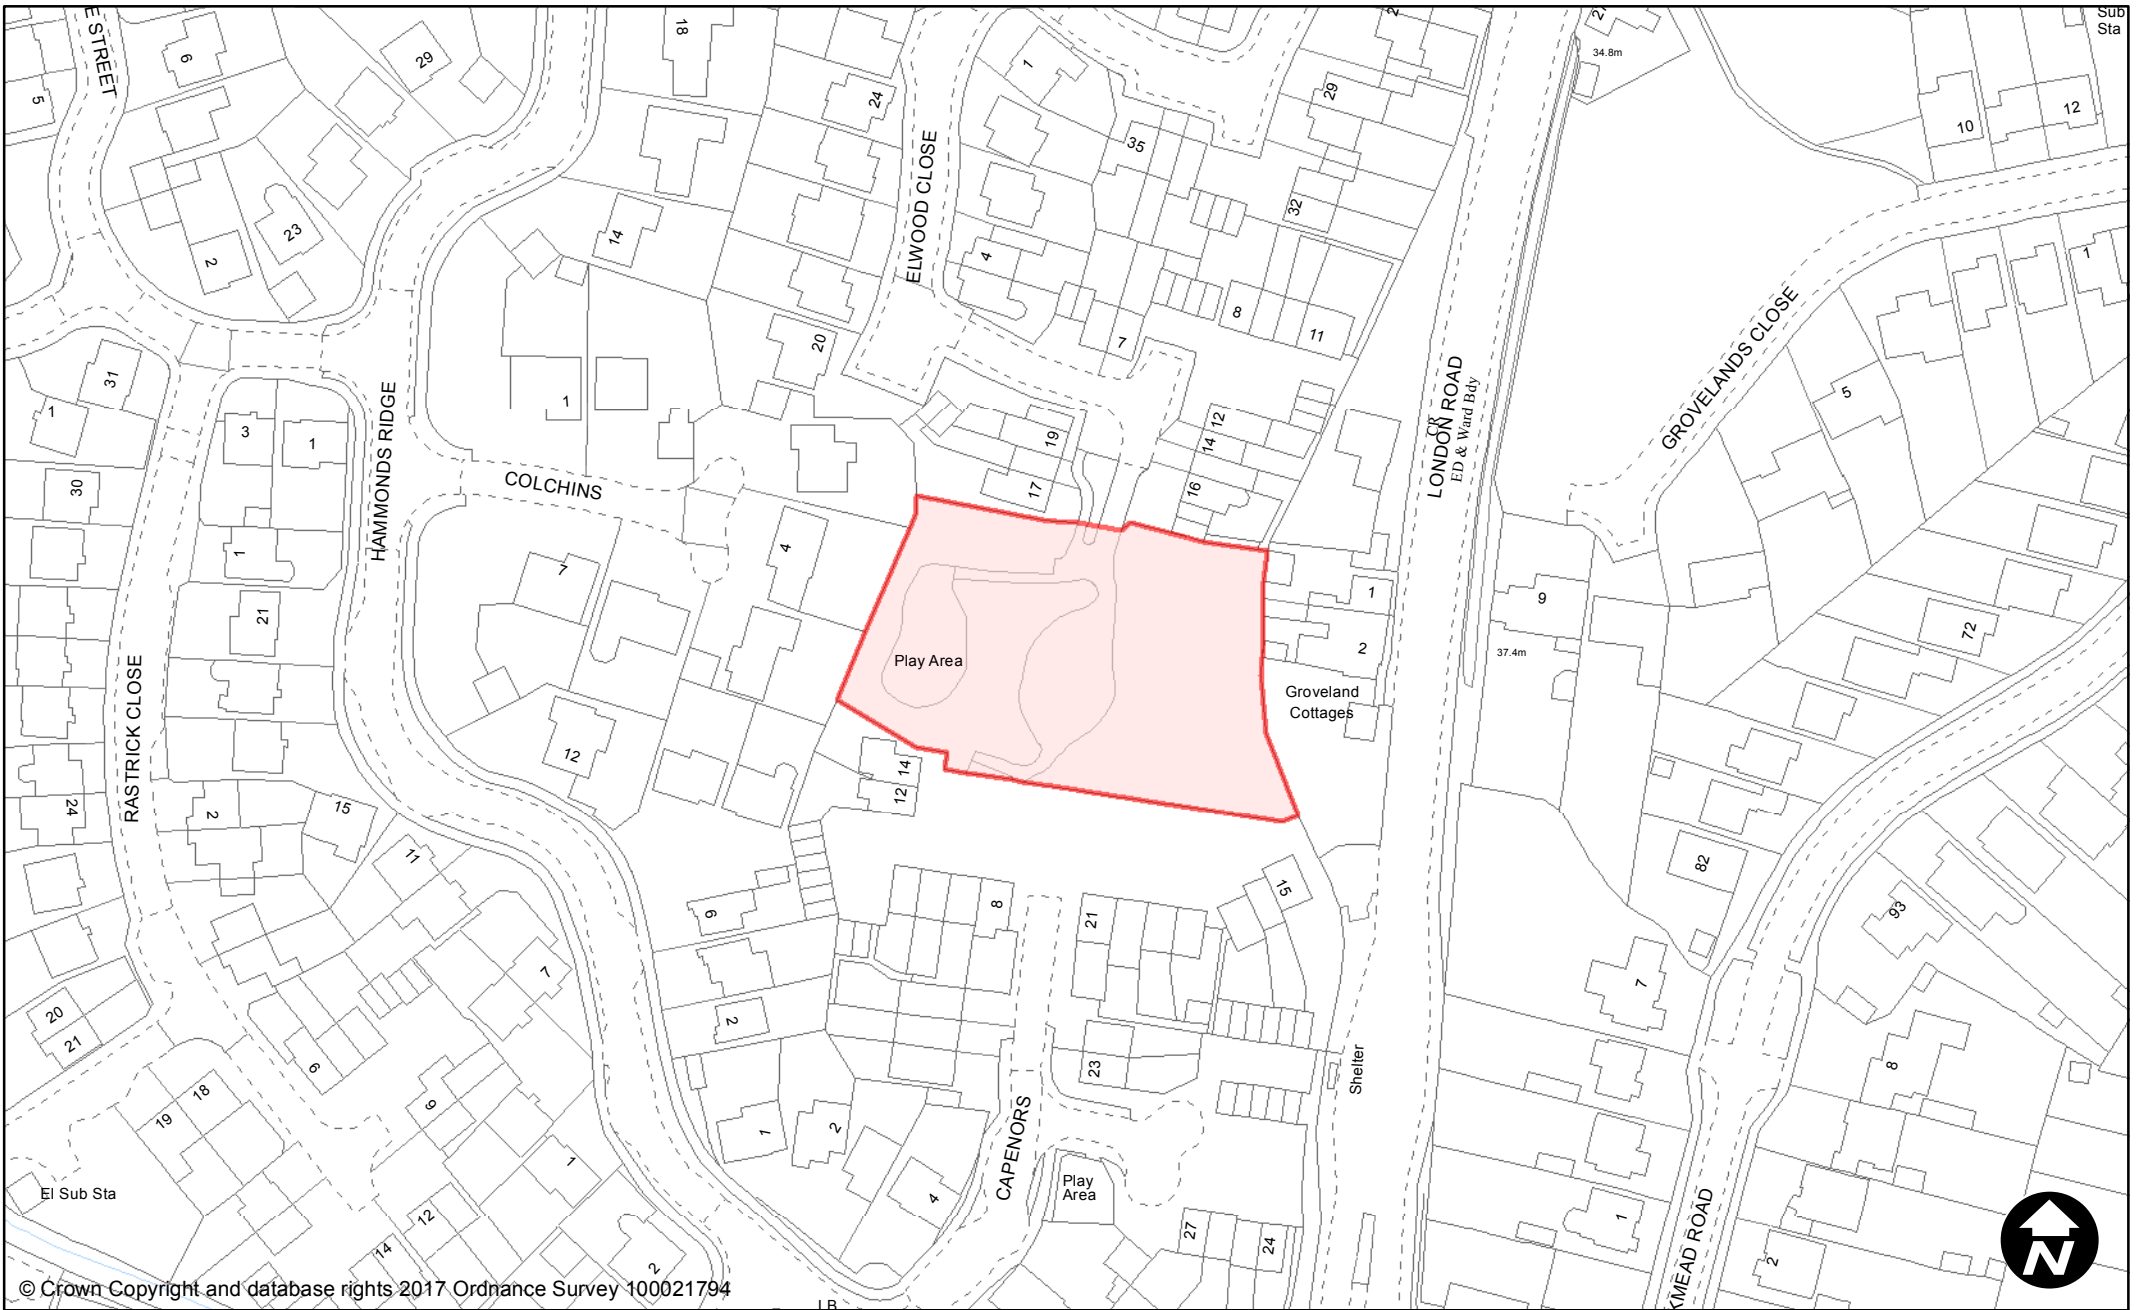

© Crown Copyright and database rights 2017 Ordnance Survey 100021794

**PUBLIC SPACE
PROTECTION ORDER
(SCHEDULE 1)**

Order Type: Dog Fouling
Site Name: Capenors Play Area
Site Reference: PSPO/051/FL

Town / Parish: Burgess Hill

May 2017

Scale: 1:1,250