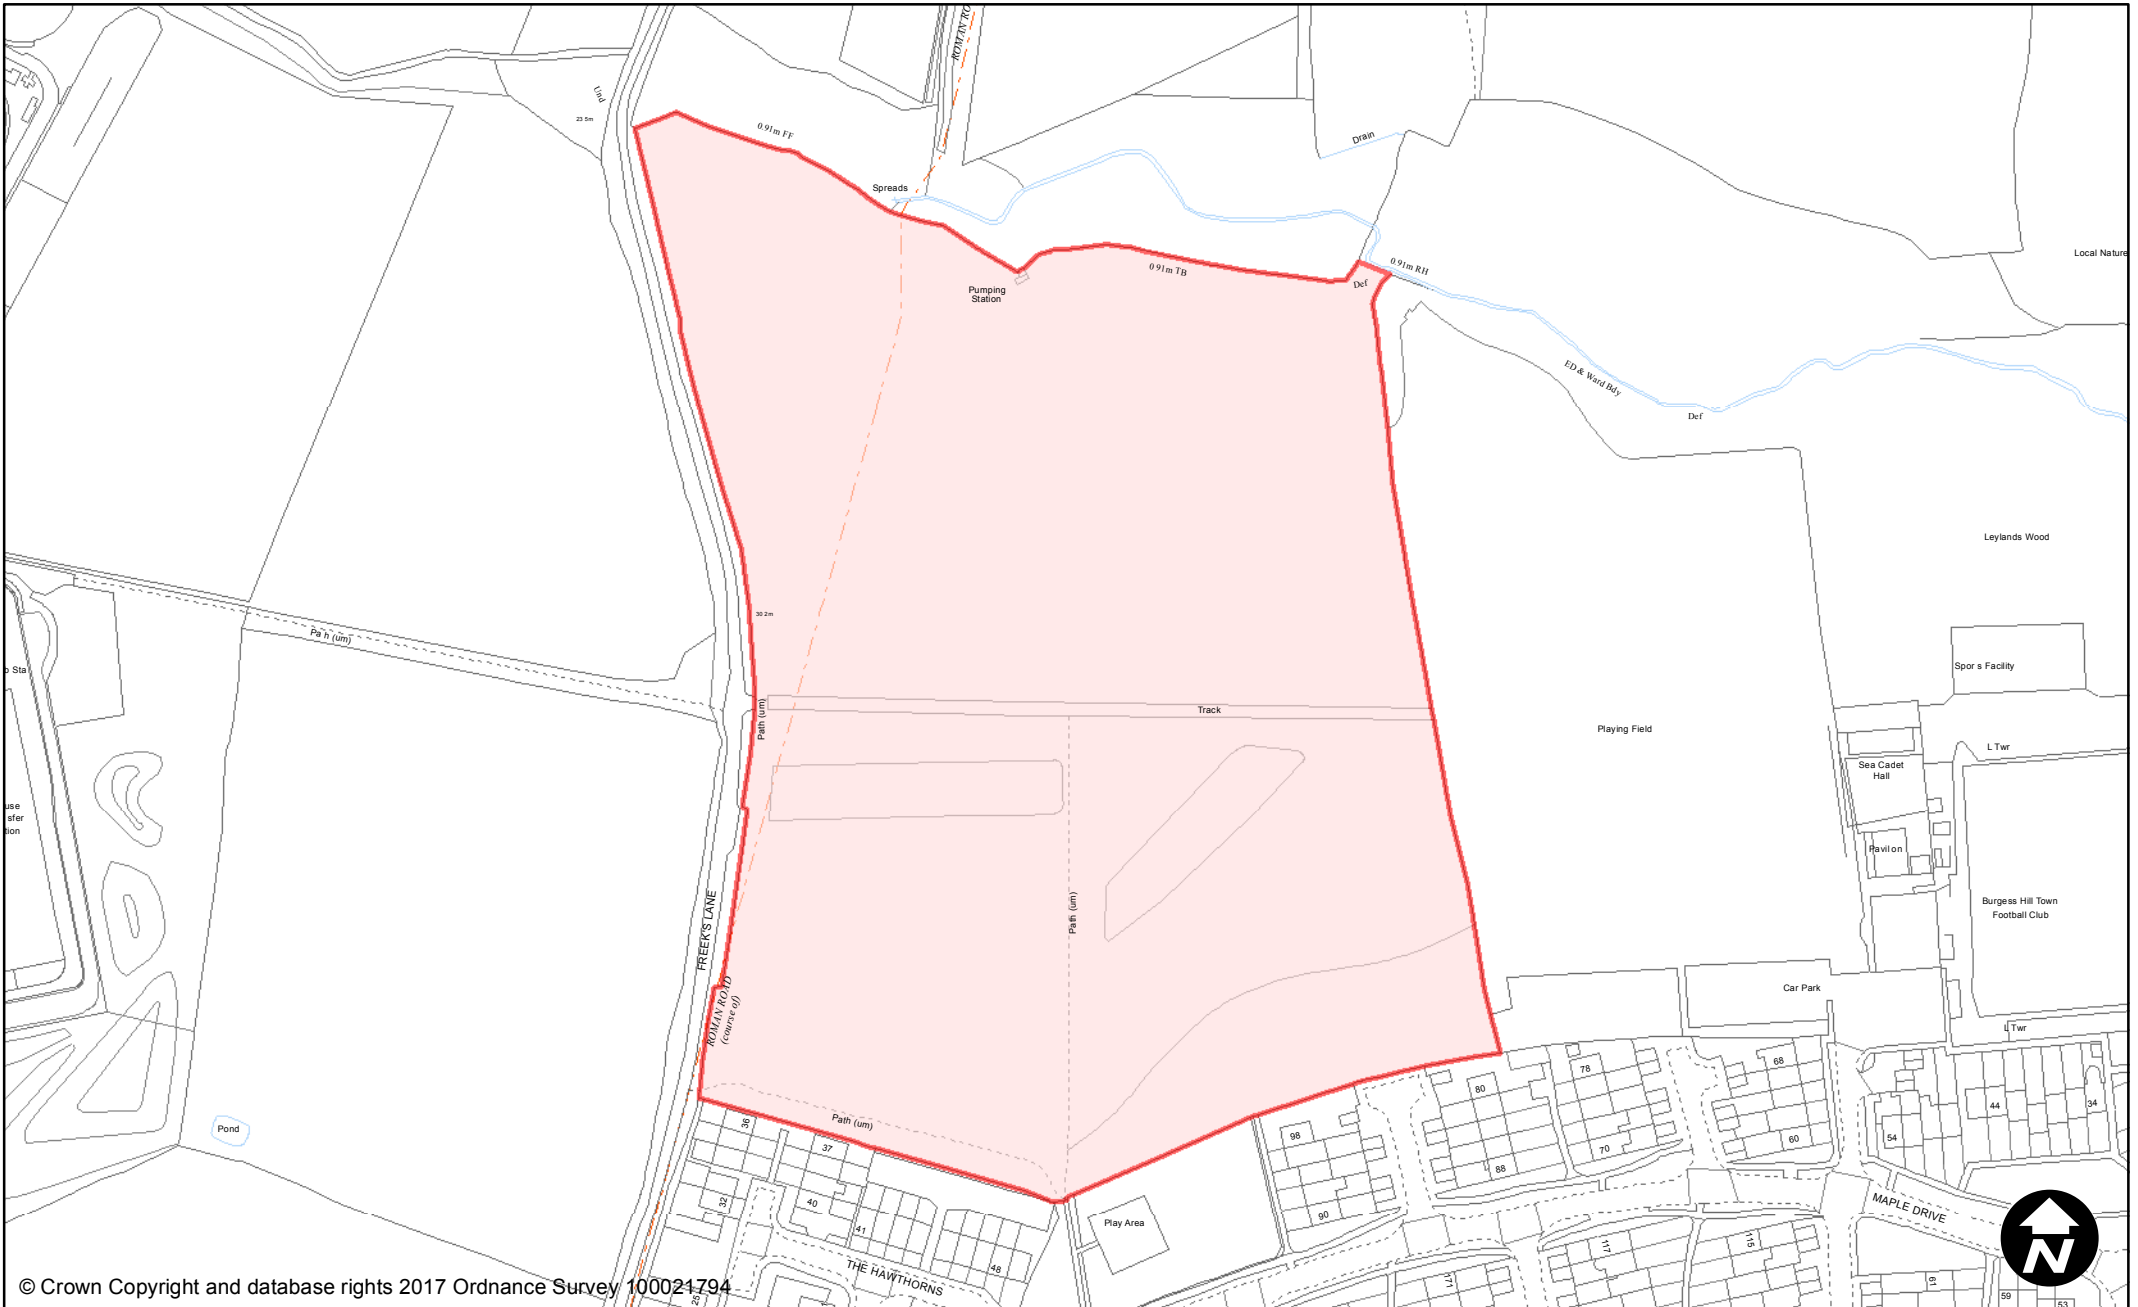

© Crown Copyright and database rights 2017 Ordnance Survey 100021794

**PUBLIC SPACE
PROTECTION ORDER
(SCHEDULE 1)**

Order Type: Dog Fouling
Site Name: Leylands Tip Site
Site Reference: PSPO/088/FL

Town / Parish: Burgess Hill

May 2017

Scale: 1:2,100