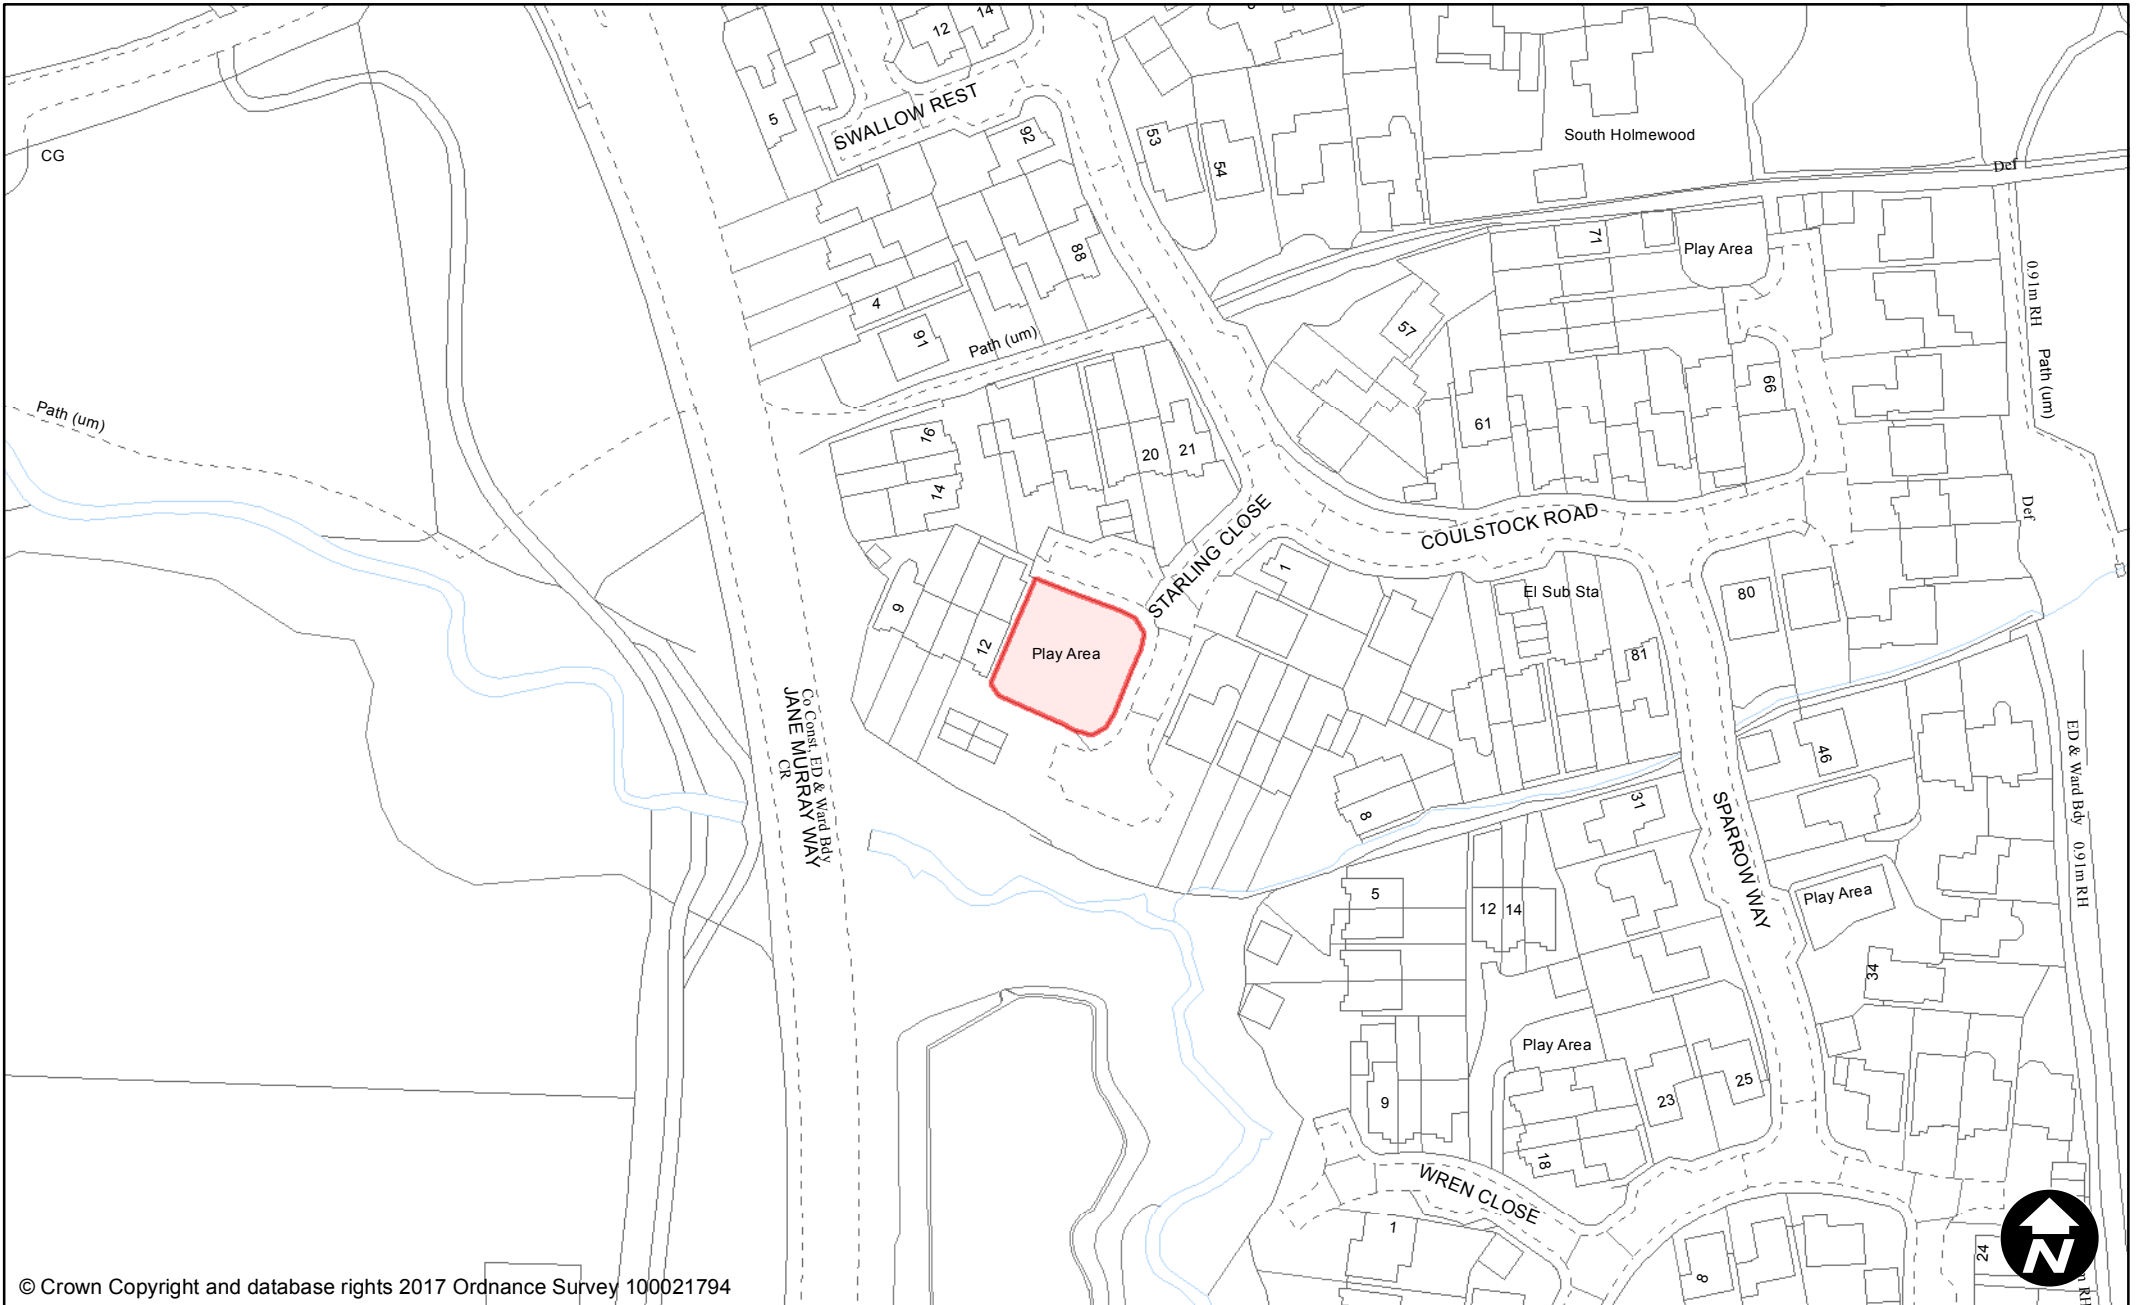

© Crown Copyright and database rights 2017 Ordnance Survey 100021794

**PUBLIC SPACE
PROTECTION ORDER
(SCHEDULE 1)**

Order Type: Dog Fouling
Site Name: Starling Close Toddler Play Area
Site Reference: PSPO/115/FL
Town / Parish: Burgess Hill

May 2017

Scale: 1:1,250