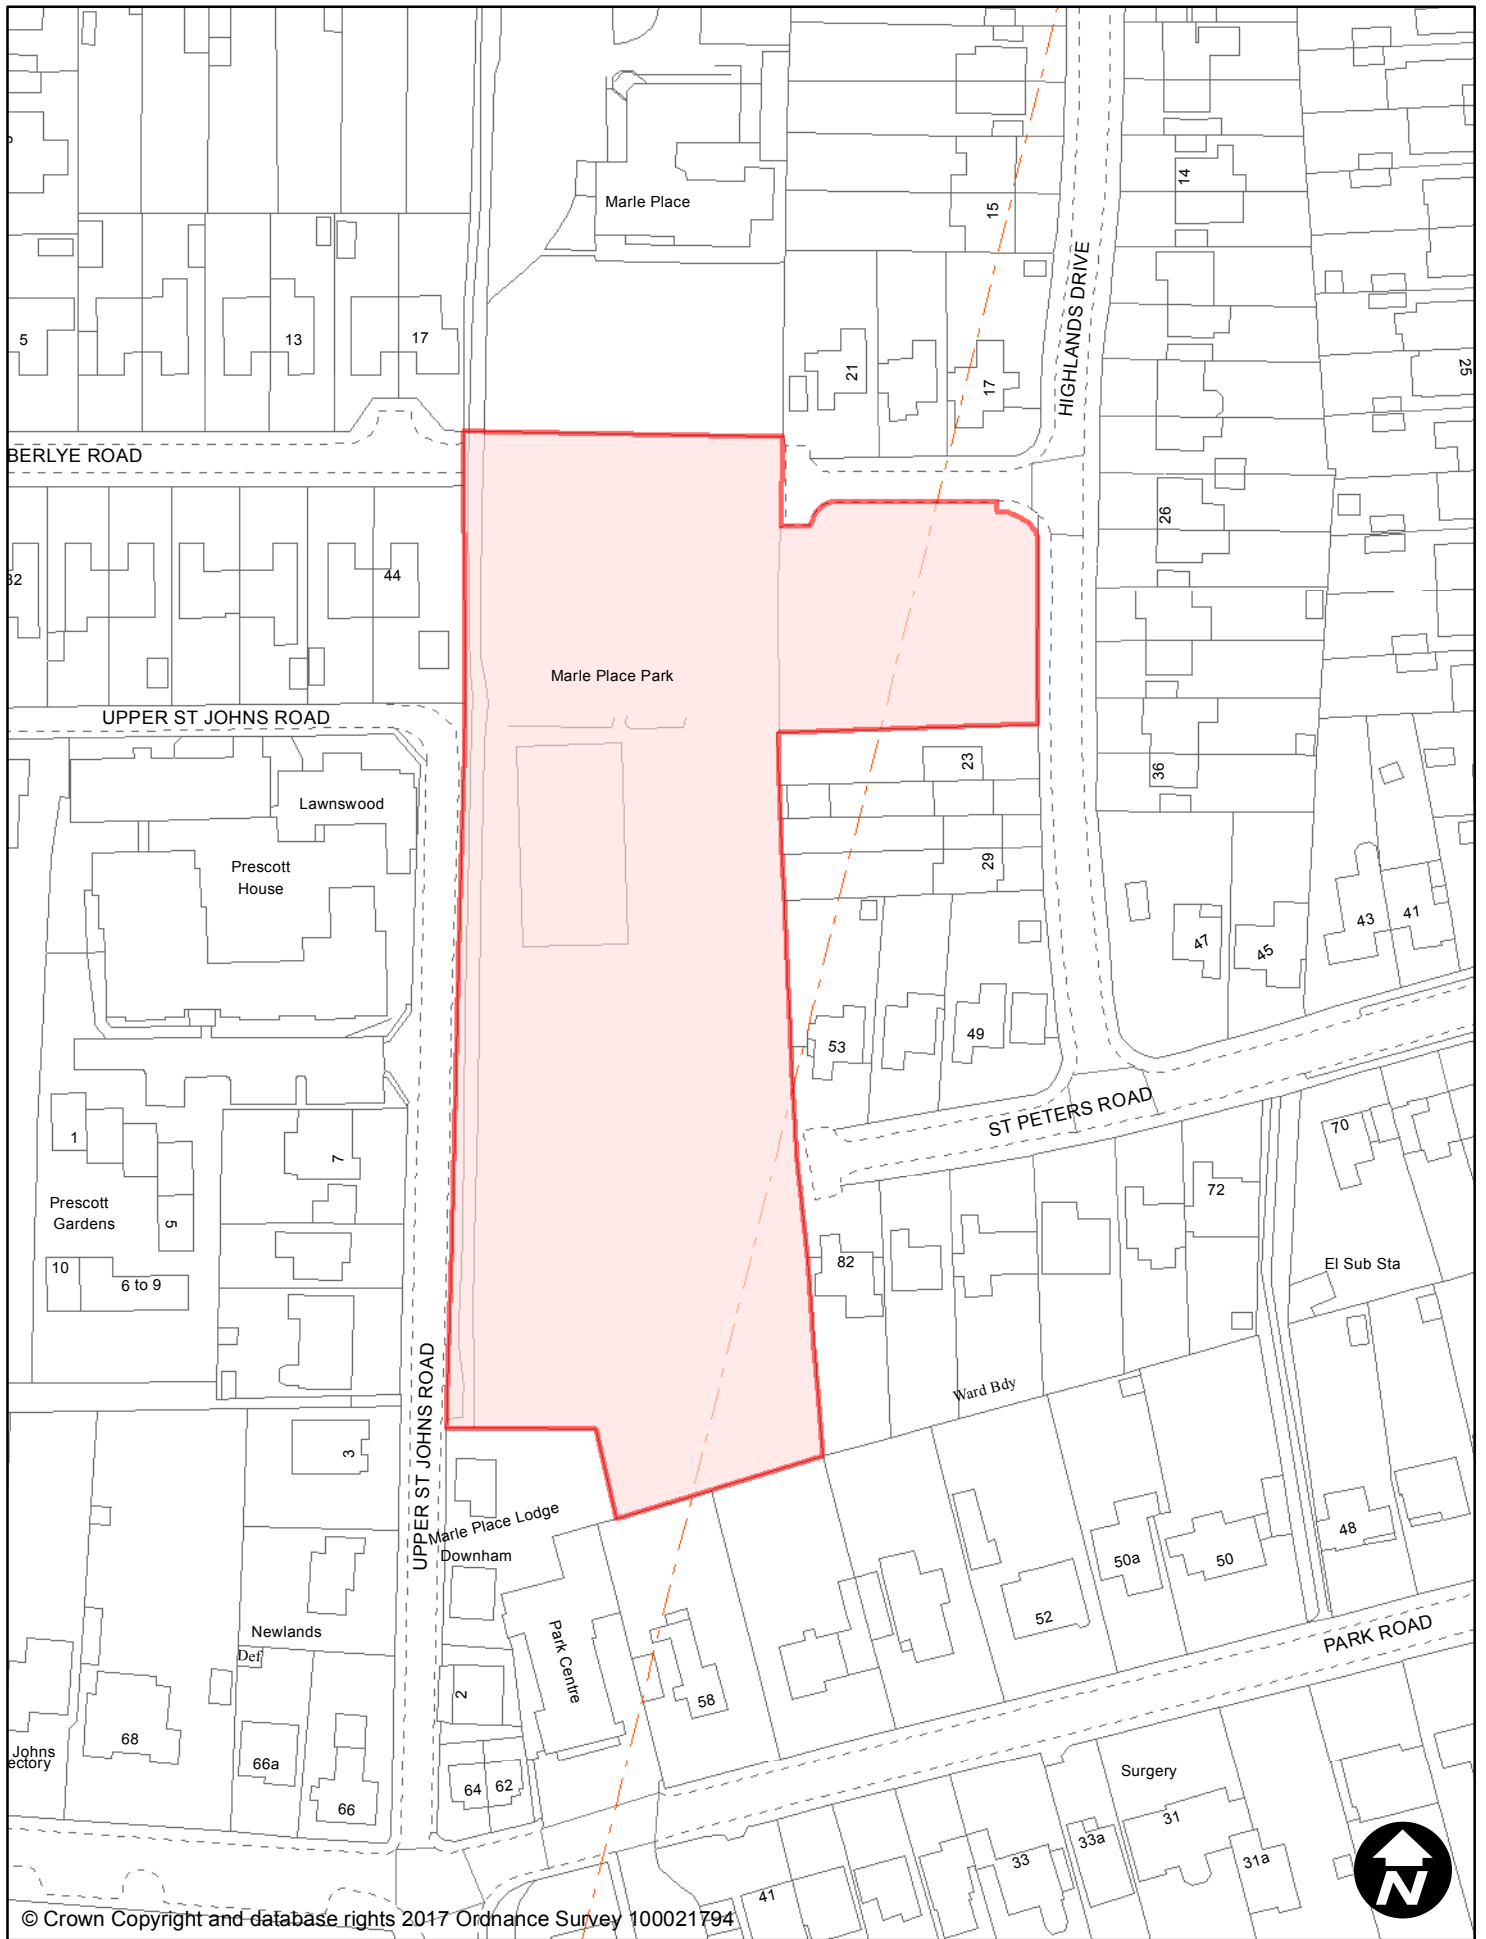

© Crown Copyright and database rights 2017 Ordnance Survey 100021794

PUBLIC SPACE PROTECTION ORDER (SCHEDULE 1)

May 2017

Order Type: Dog Fouling

Scale: 1:1,250

Site Name: Marle Place & Highlands Drive Open Space

Site Reference: PSPO/002/FL

Town / Parish: Burgess Hill