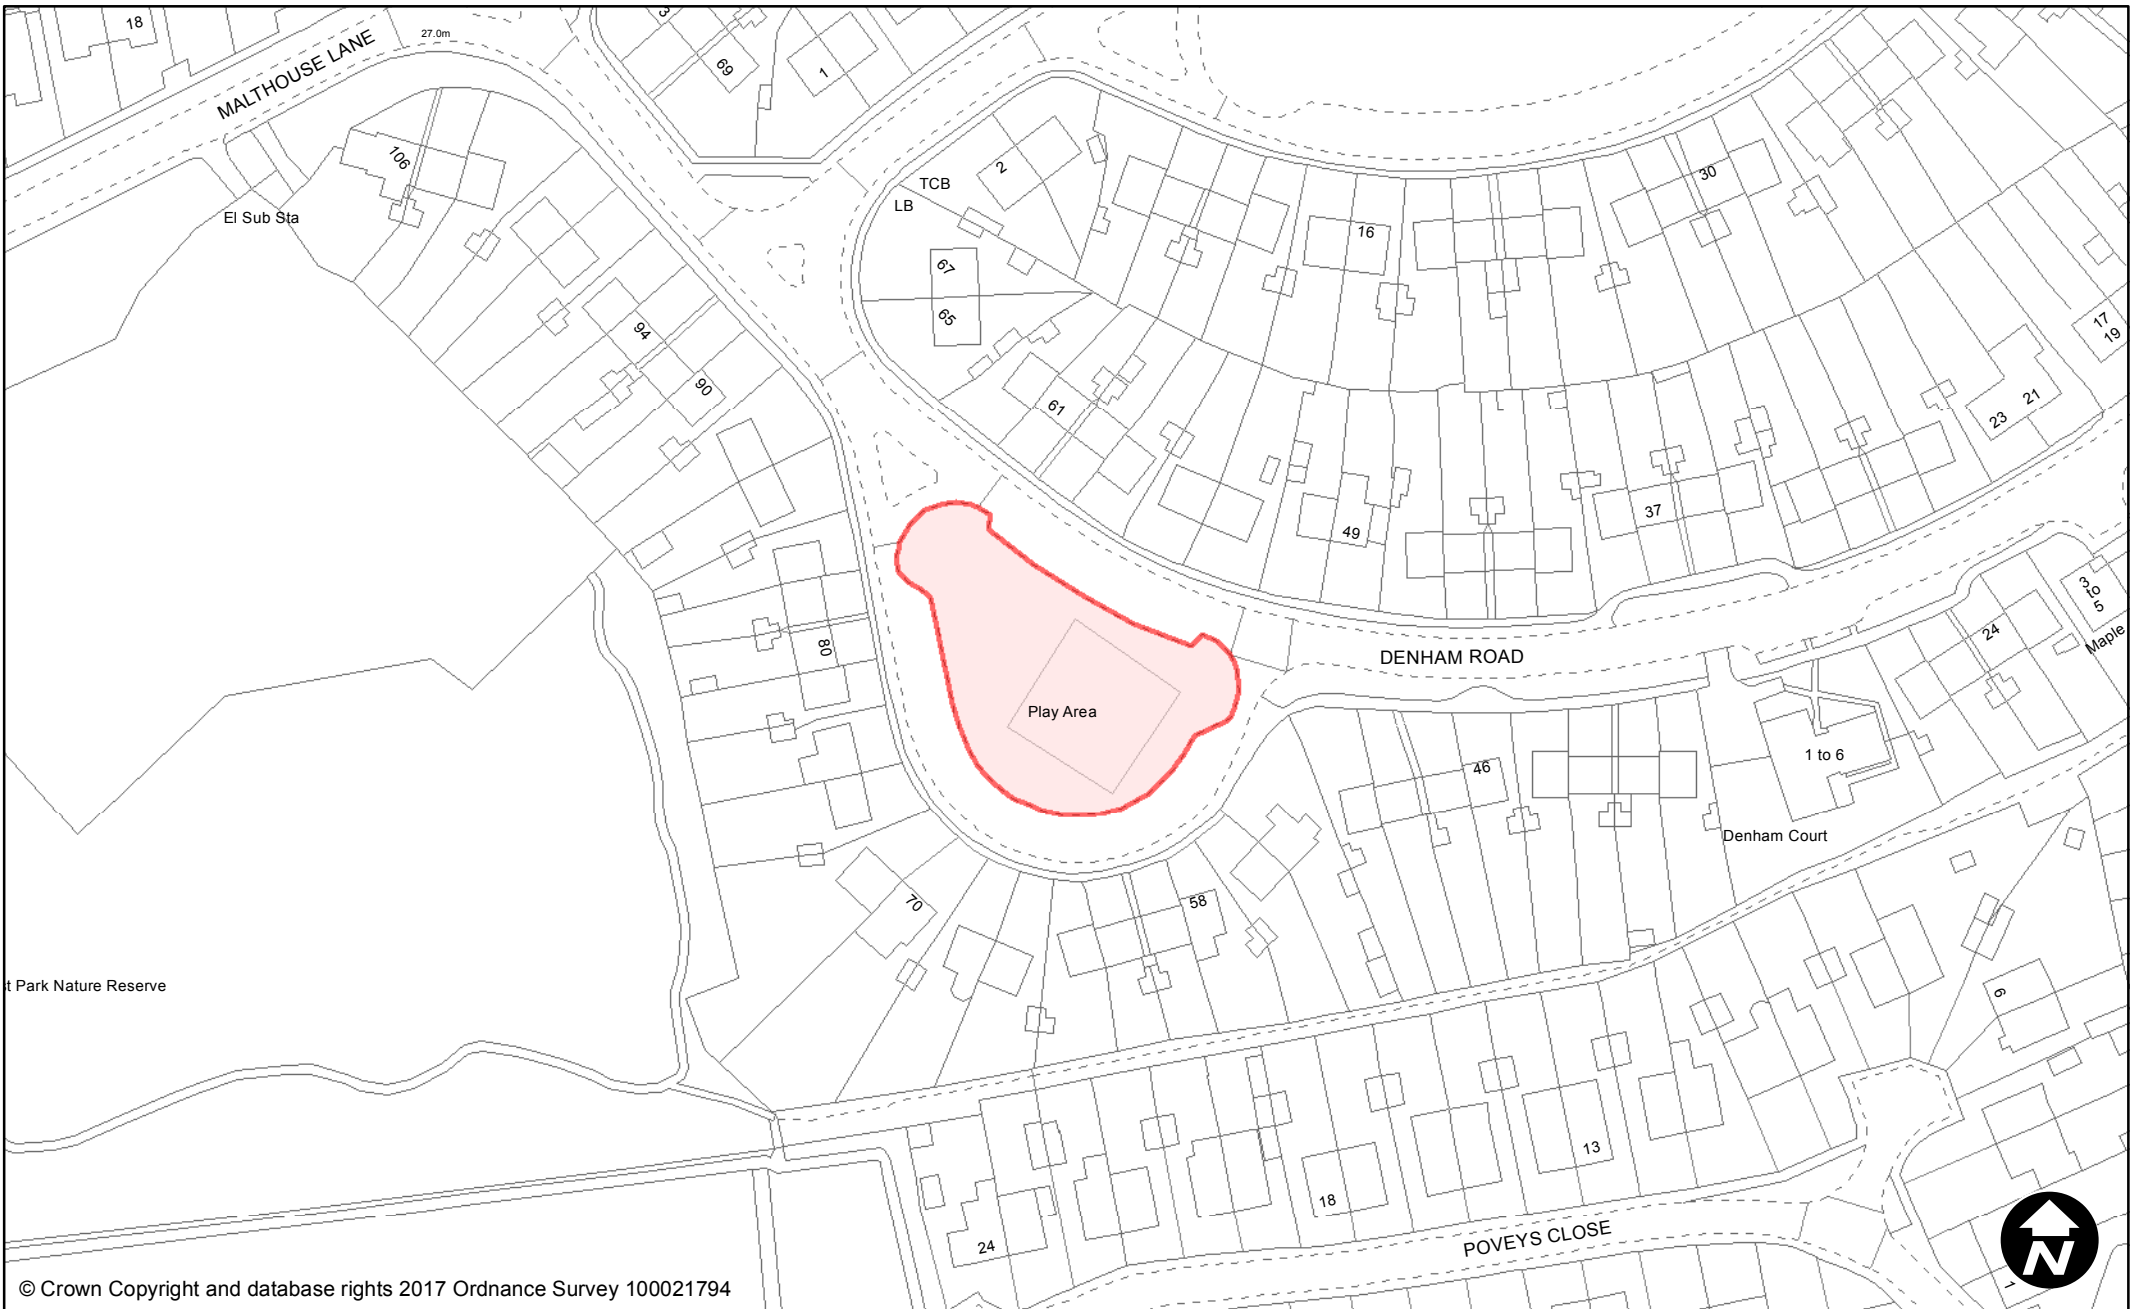

© Crown Copyright and database rights 2017 Ordnance Survey 100021794

**PUBLIC SPACE
PROTECTION ORDER
(SCHEDULE 1)**

Order Type: Dog Fouling
Site Name: Denham Road
Site Reference: PSPO/059/FL

Town / Parish: Burgess Hill

May 2017

Scale: 1:1,250