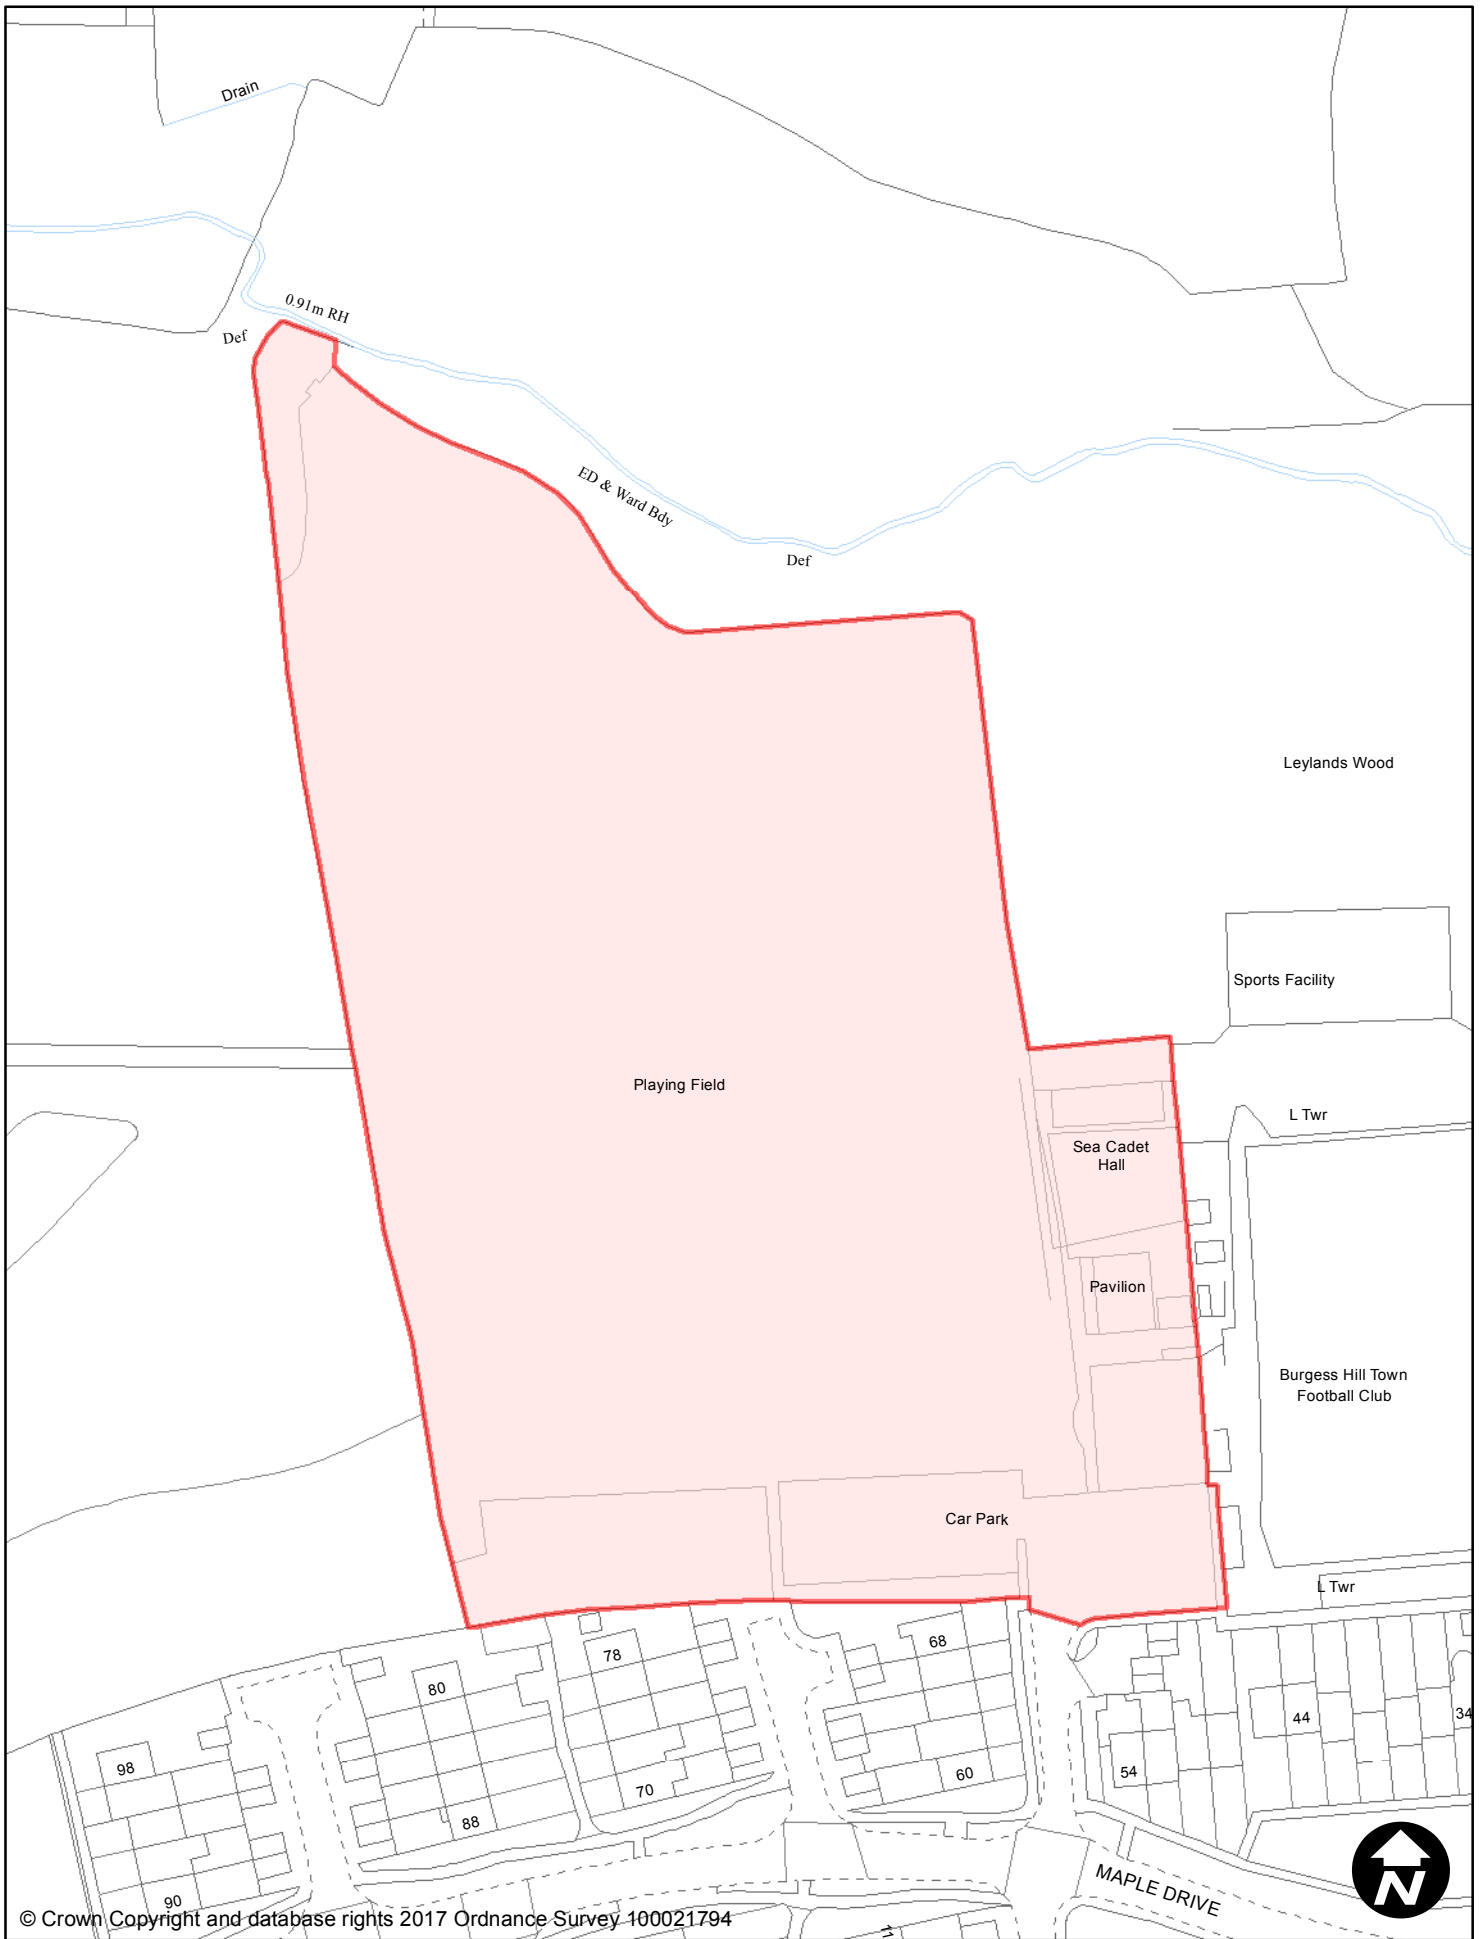

PUBLIC SPACE PROTECTION ORDER (SCHEDULE 1)

May 2017

Order Type: Dog Fouling
Site Name: Leylands Park (part)

Scale: 1:1,250

Site Reference: PSPO/287/FL   Town / Parish: Burgess Hill