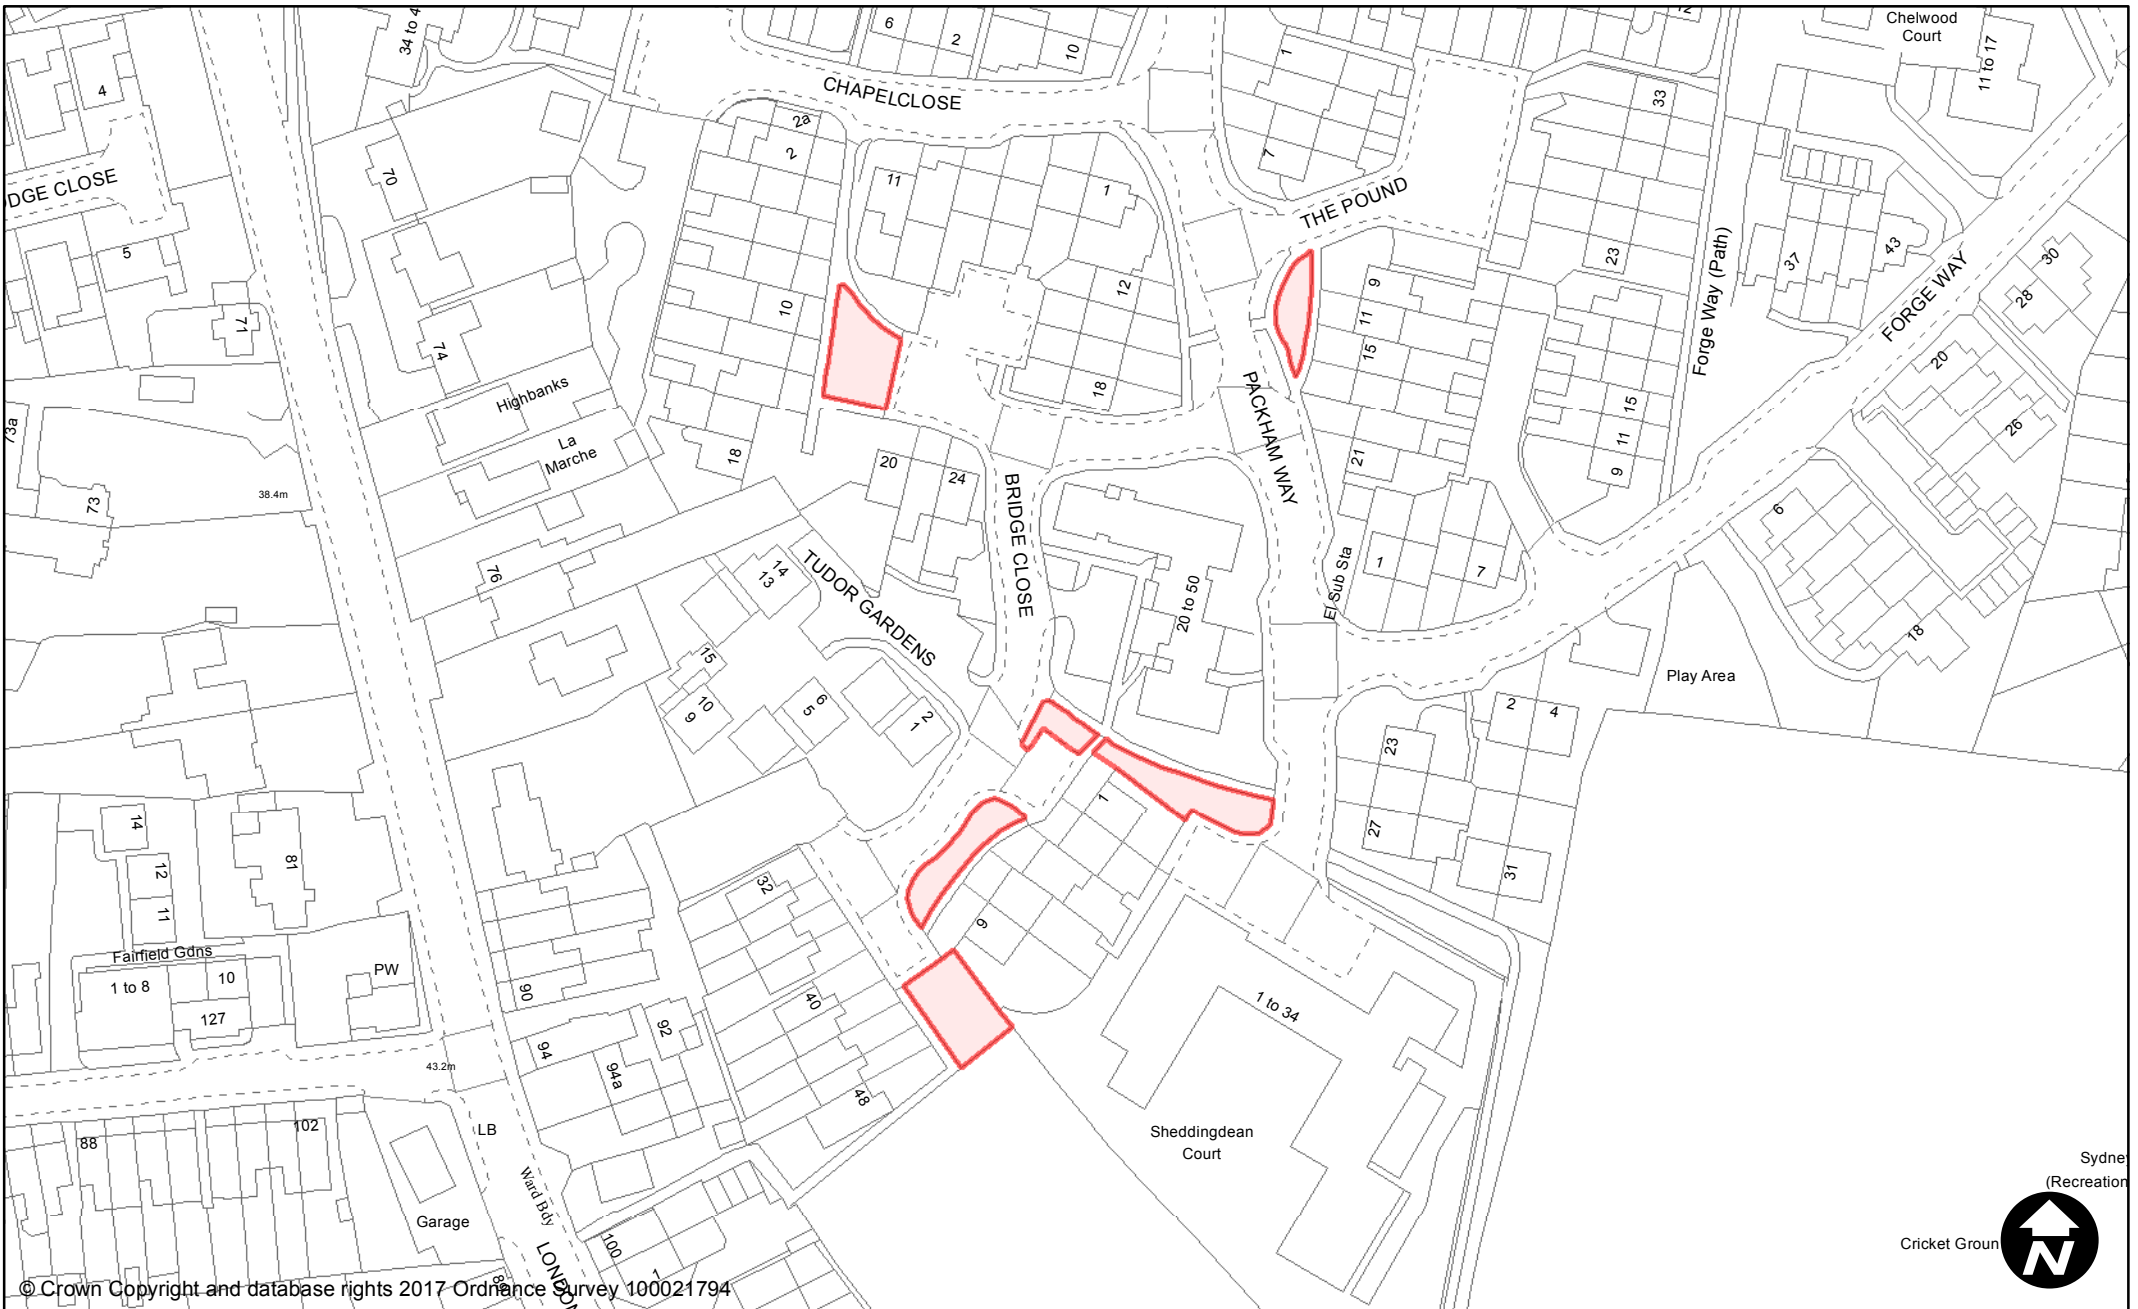

**PUBLIC SPACE
PROTECTION ORDER
(SCHEDULE 1)**

Order Type: Dog Fouling
Site Name: Bridge Close
Site Reference: PSPO/046/FL

Town / Parish: Burgess Hill

May 2017

Scale: 1:1,250