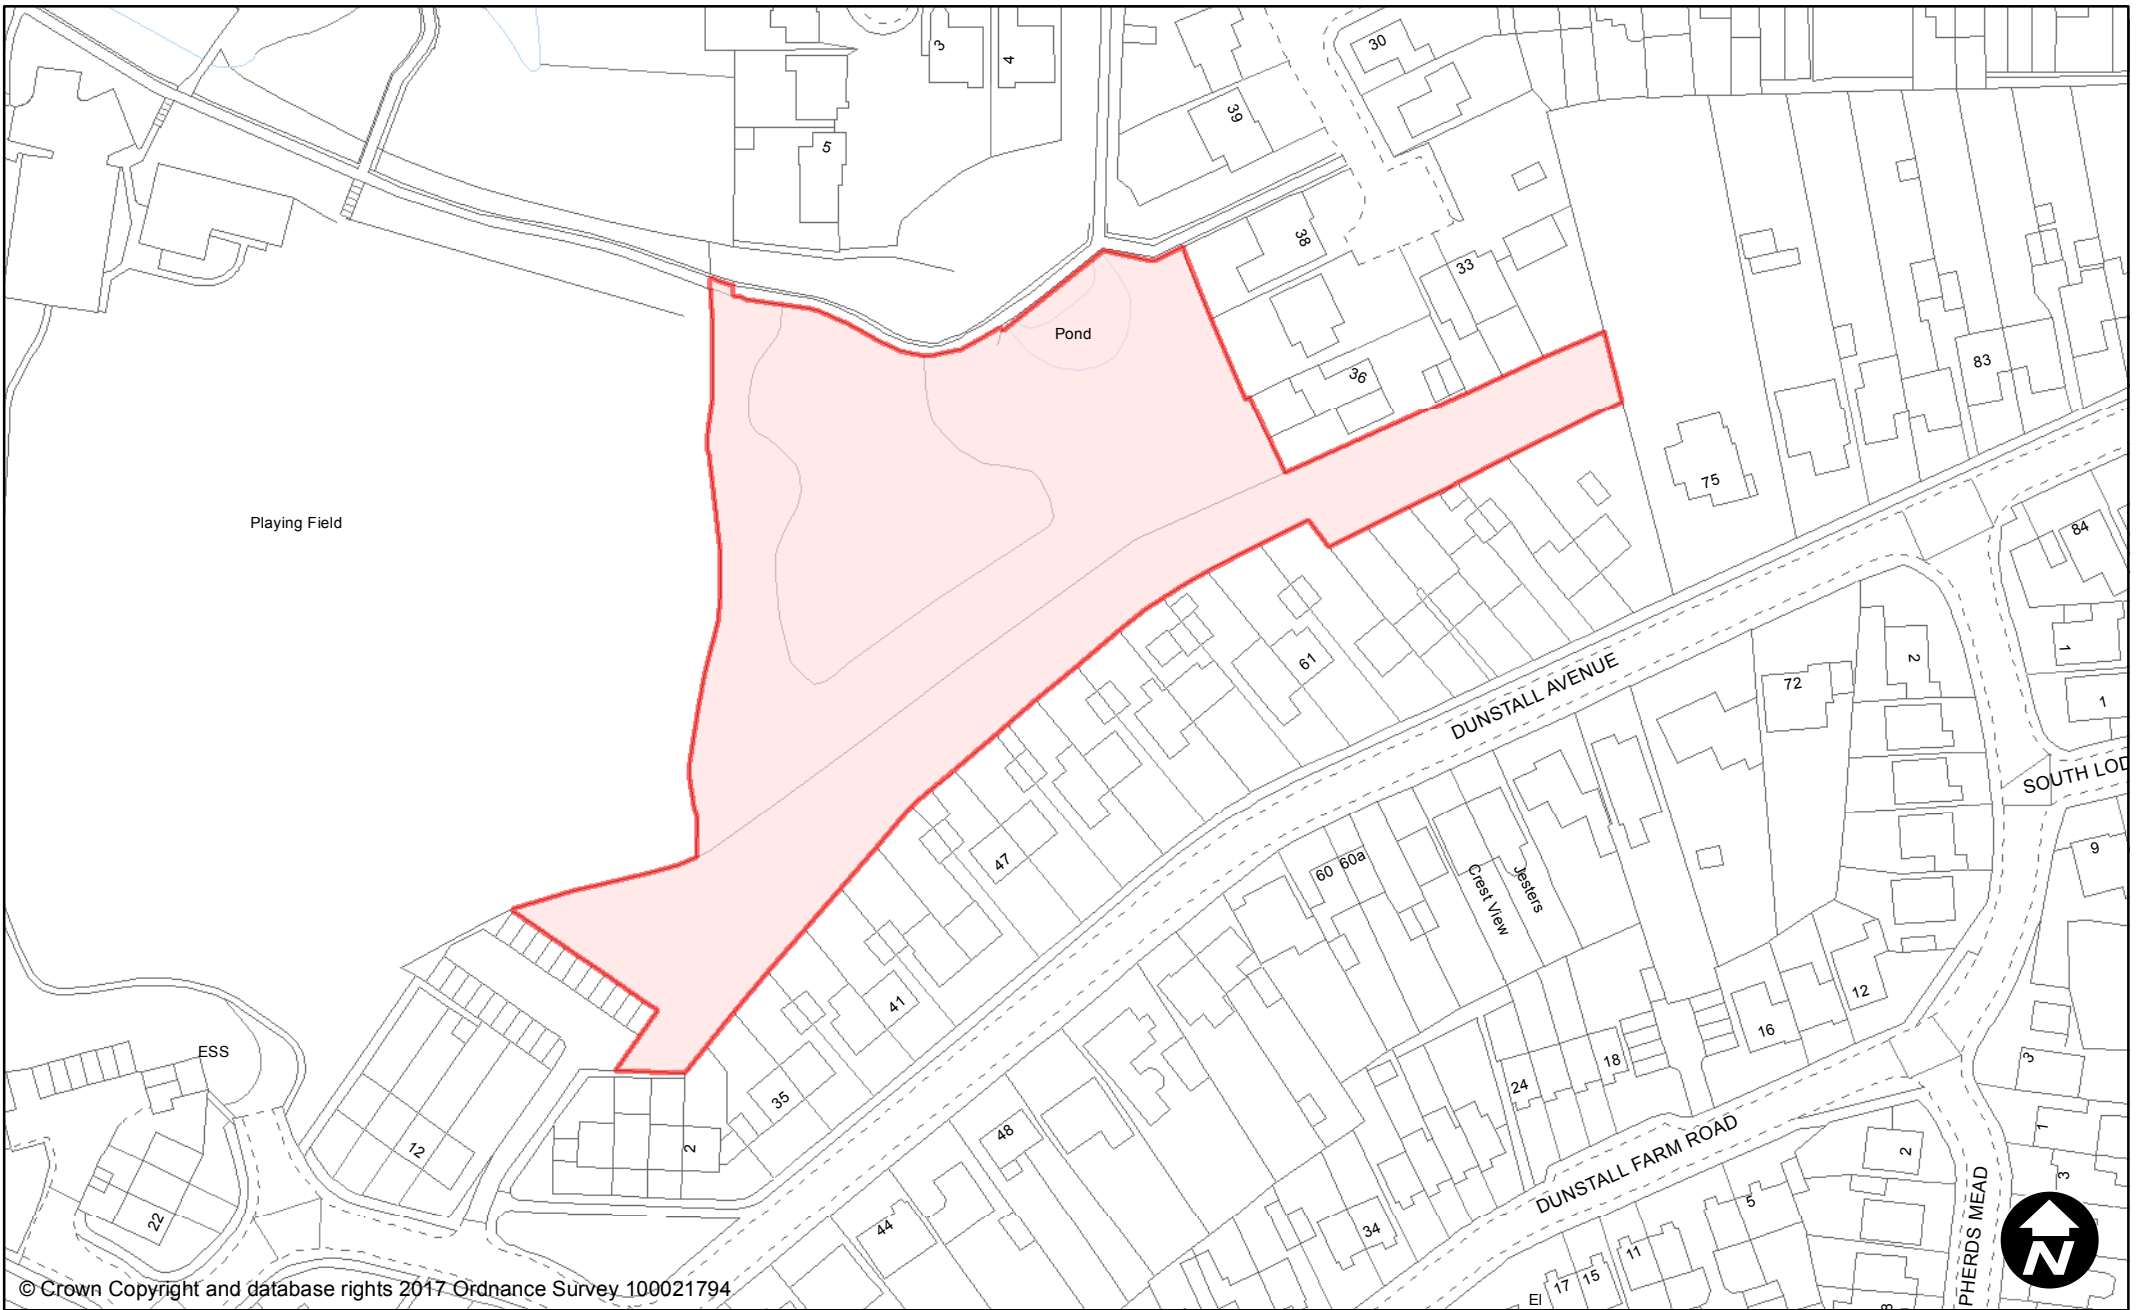

**PUBLIC SPACE
PROTECTION ORDER
(SCHEDULE 1)**

Order Type: Dog Fouling
Site Name: West End Farm Open Space
Site Reference: PSPO/134/FL
Town / Parish: Burgess Hill

May 2017

Scale: 1:1,250