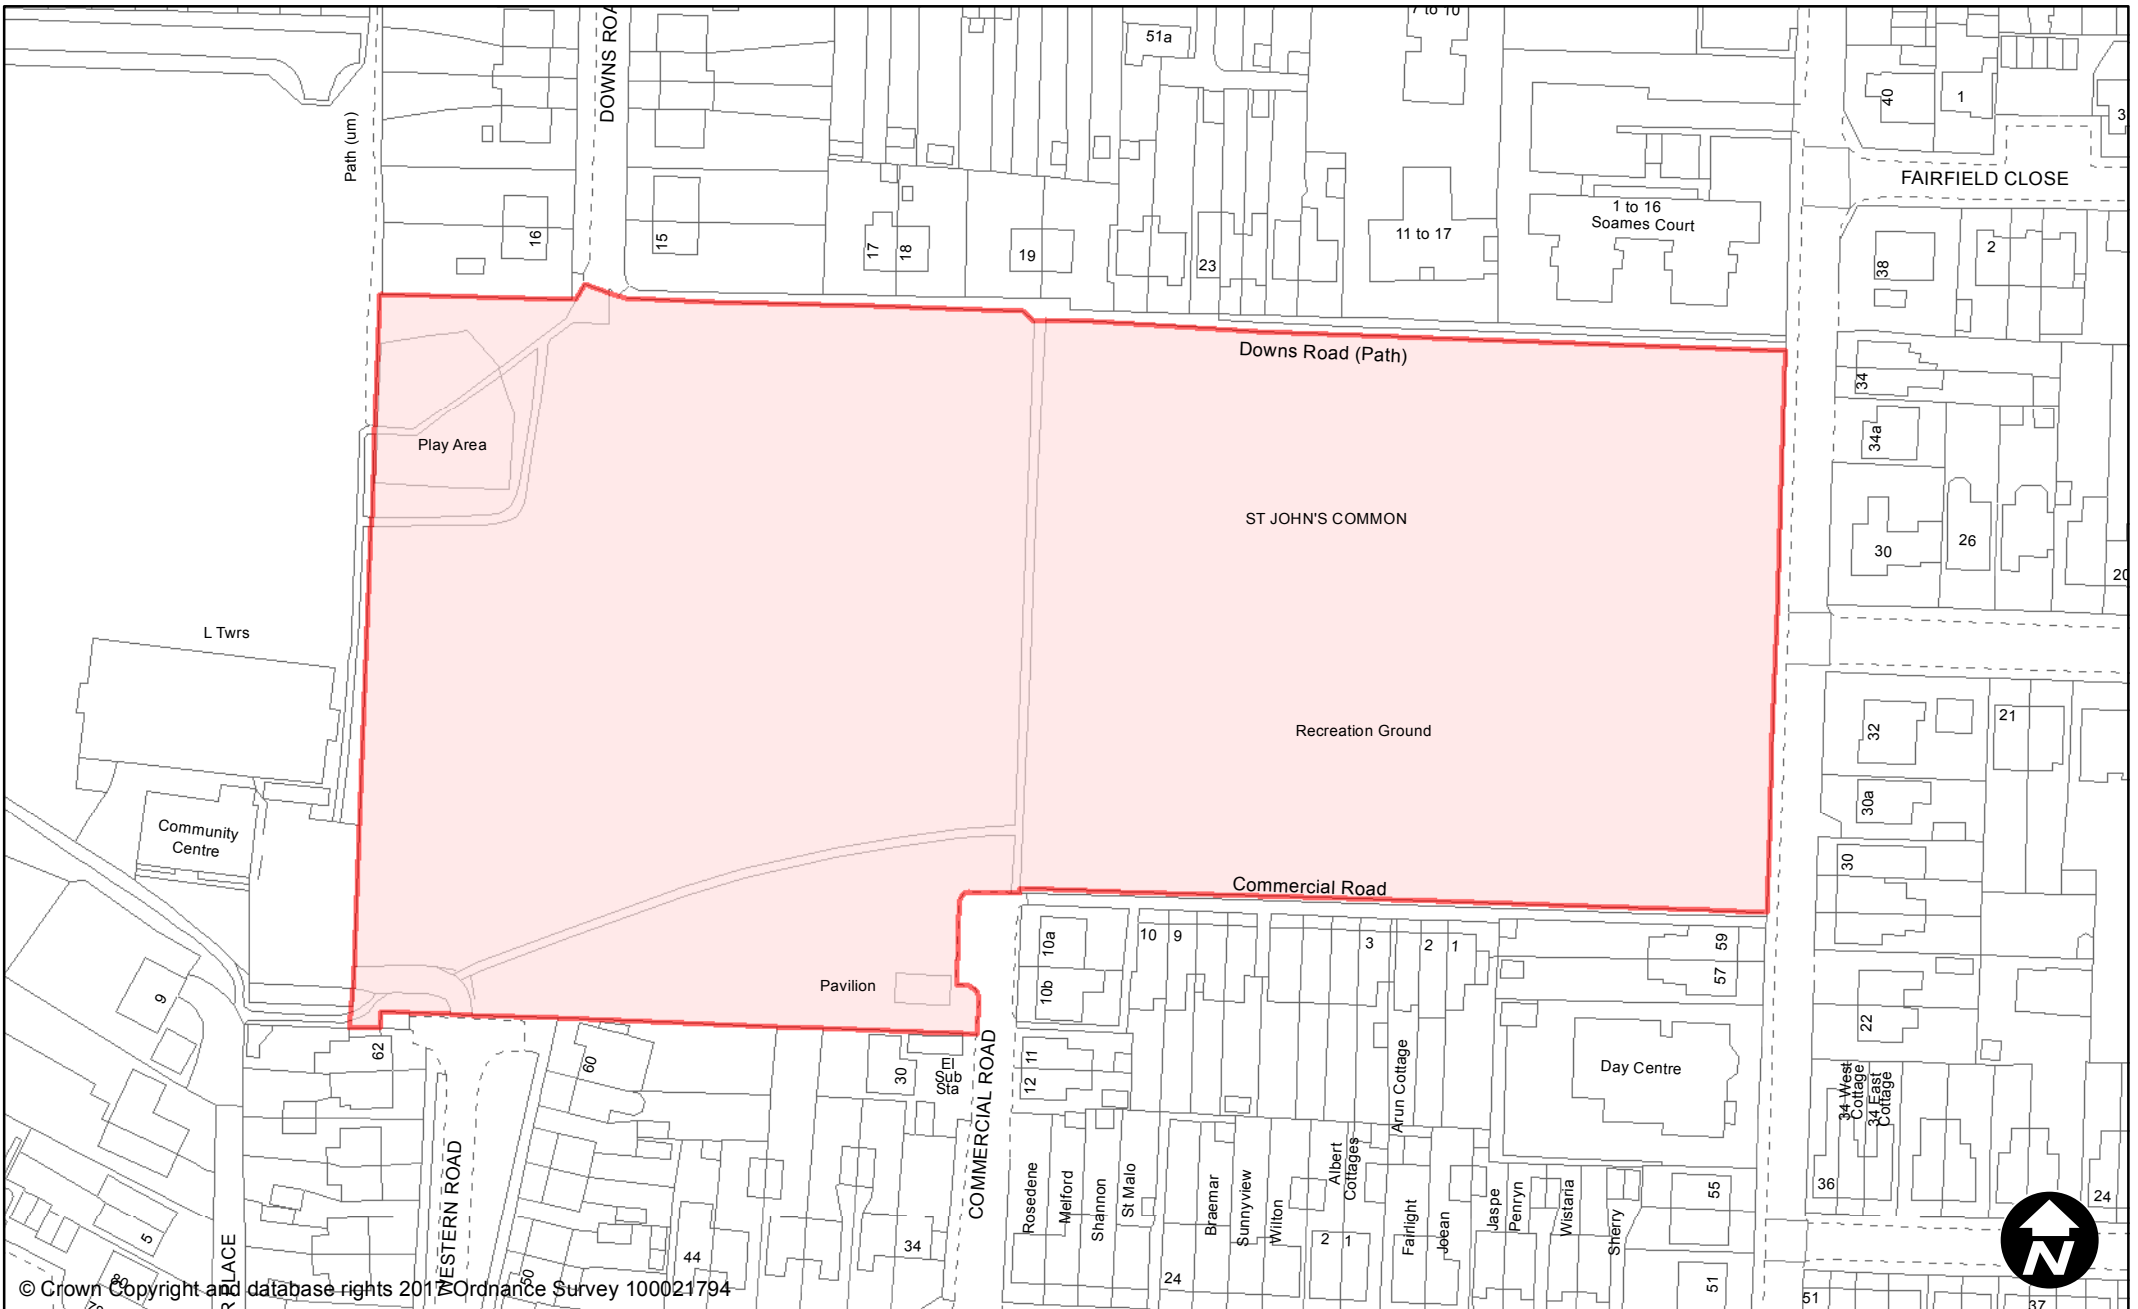

© Crown Copyright and database rights 2017 Ordnance Survey 100021794

**PUBLIC SPACE
PROTECTION ORDER
(SCHEDULE 1)**

Order Type: Dog Fouling
Site Name: Fairfield Recreation Ground (St. John's Common)
Site Reference: PSPO/286/FL
Town / Parish: Burgess Hill

May 2017

Scale: 1:1,250