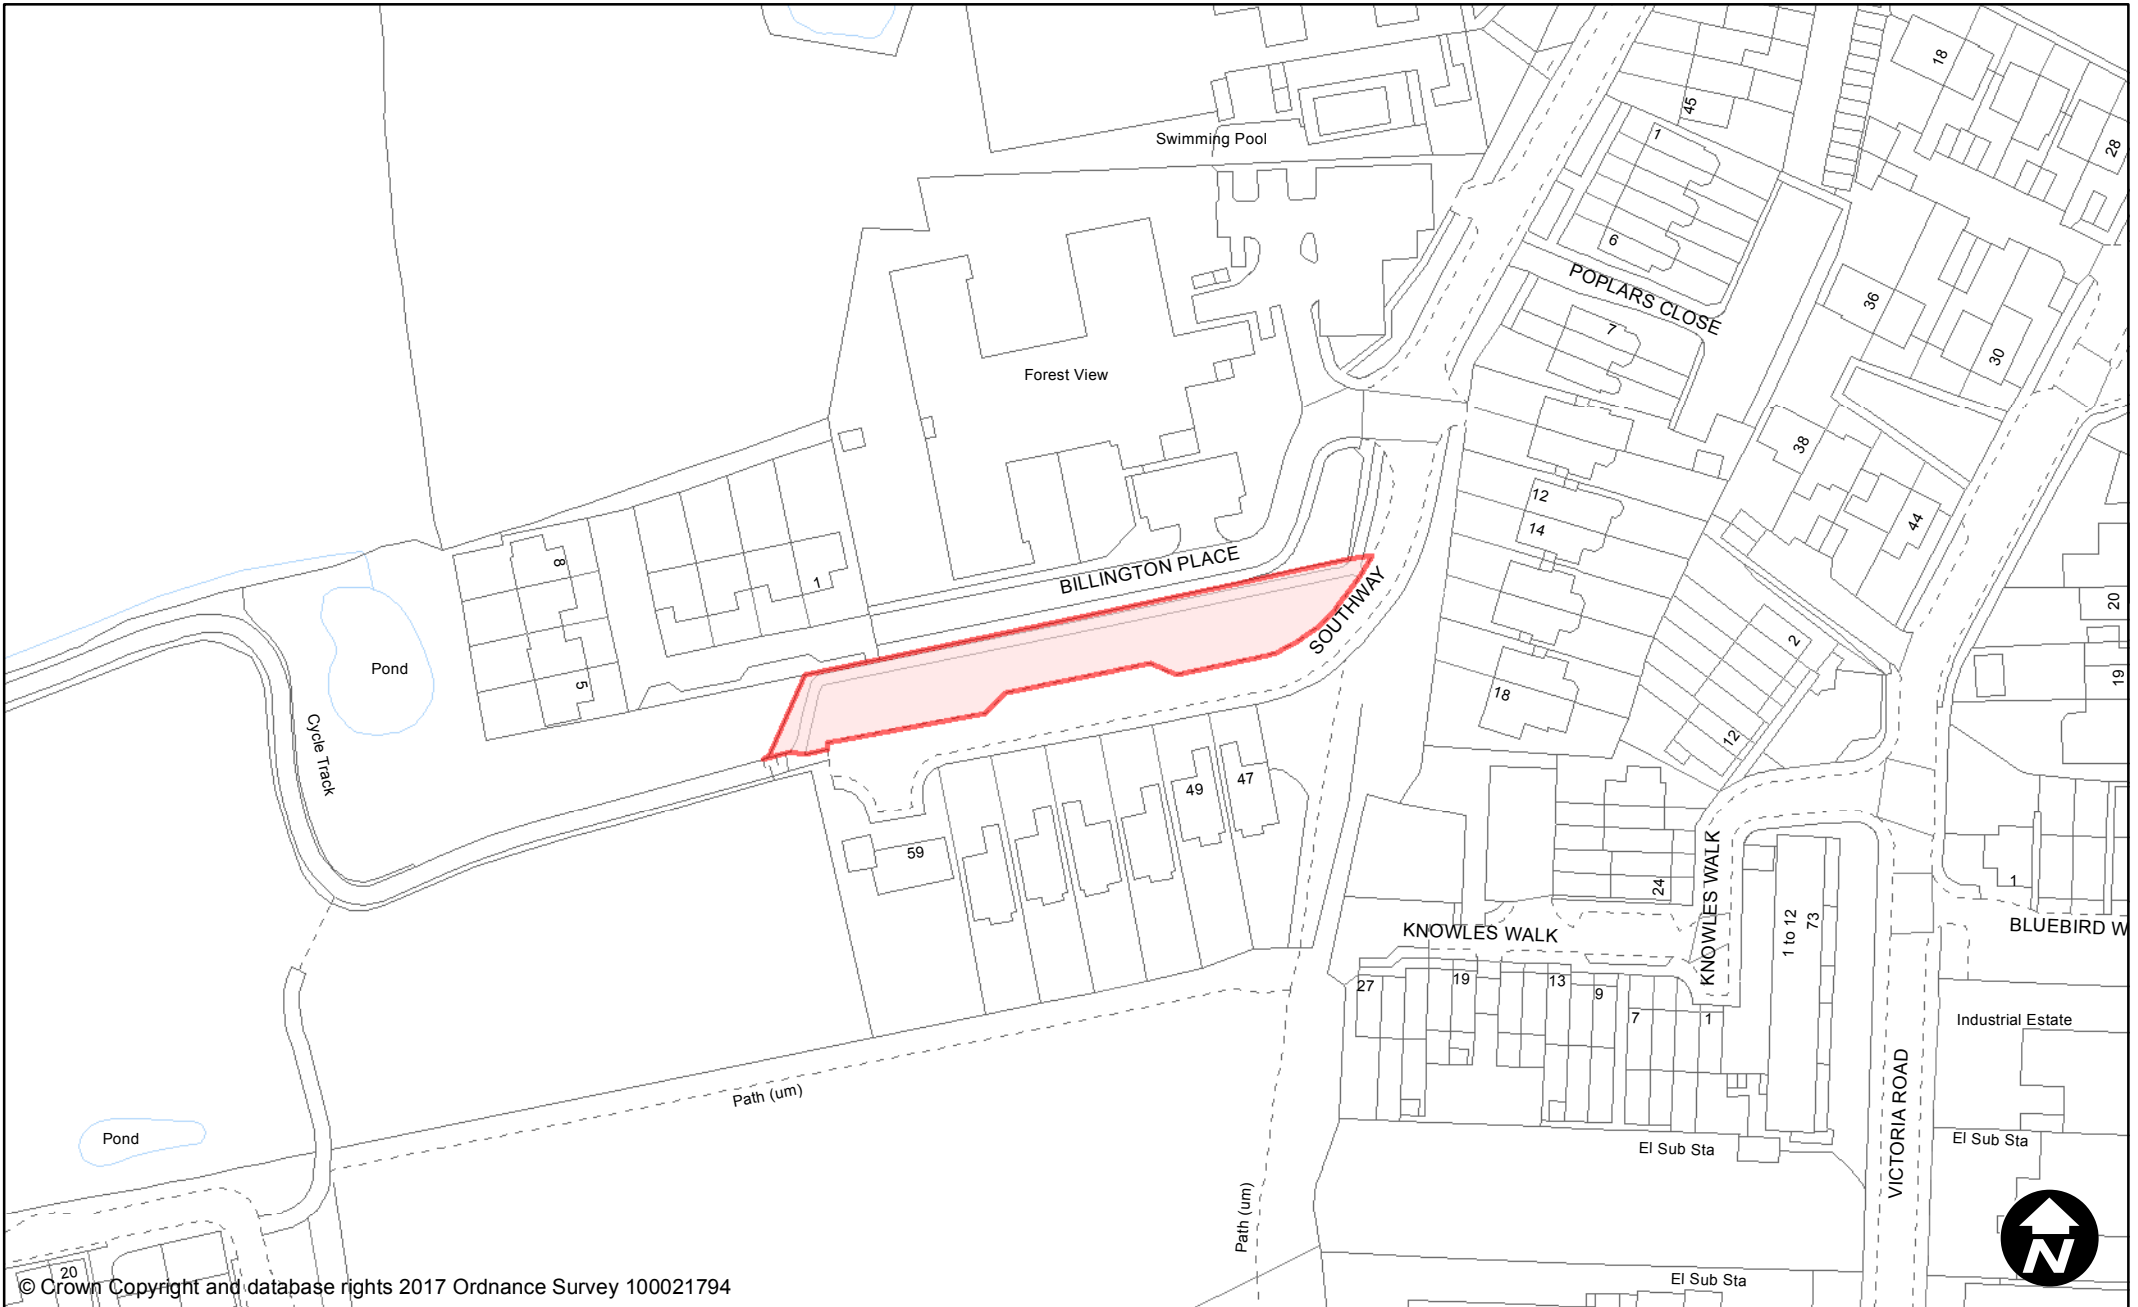

© Crown Copyright and database rights 2017 Ordnance Survey 100021794

**PUBLIC SPACE
PROTECTION ORDER
(SCHEDULE 1)**

Order Type: Dog Fouling
Site Name: Green Acres - Southway
Site Reference: PSPO/071/FL

Town / Parish: Burgess Hill

May 2017

Scale: 1:1,250