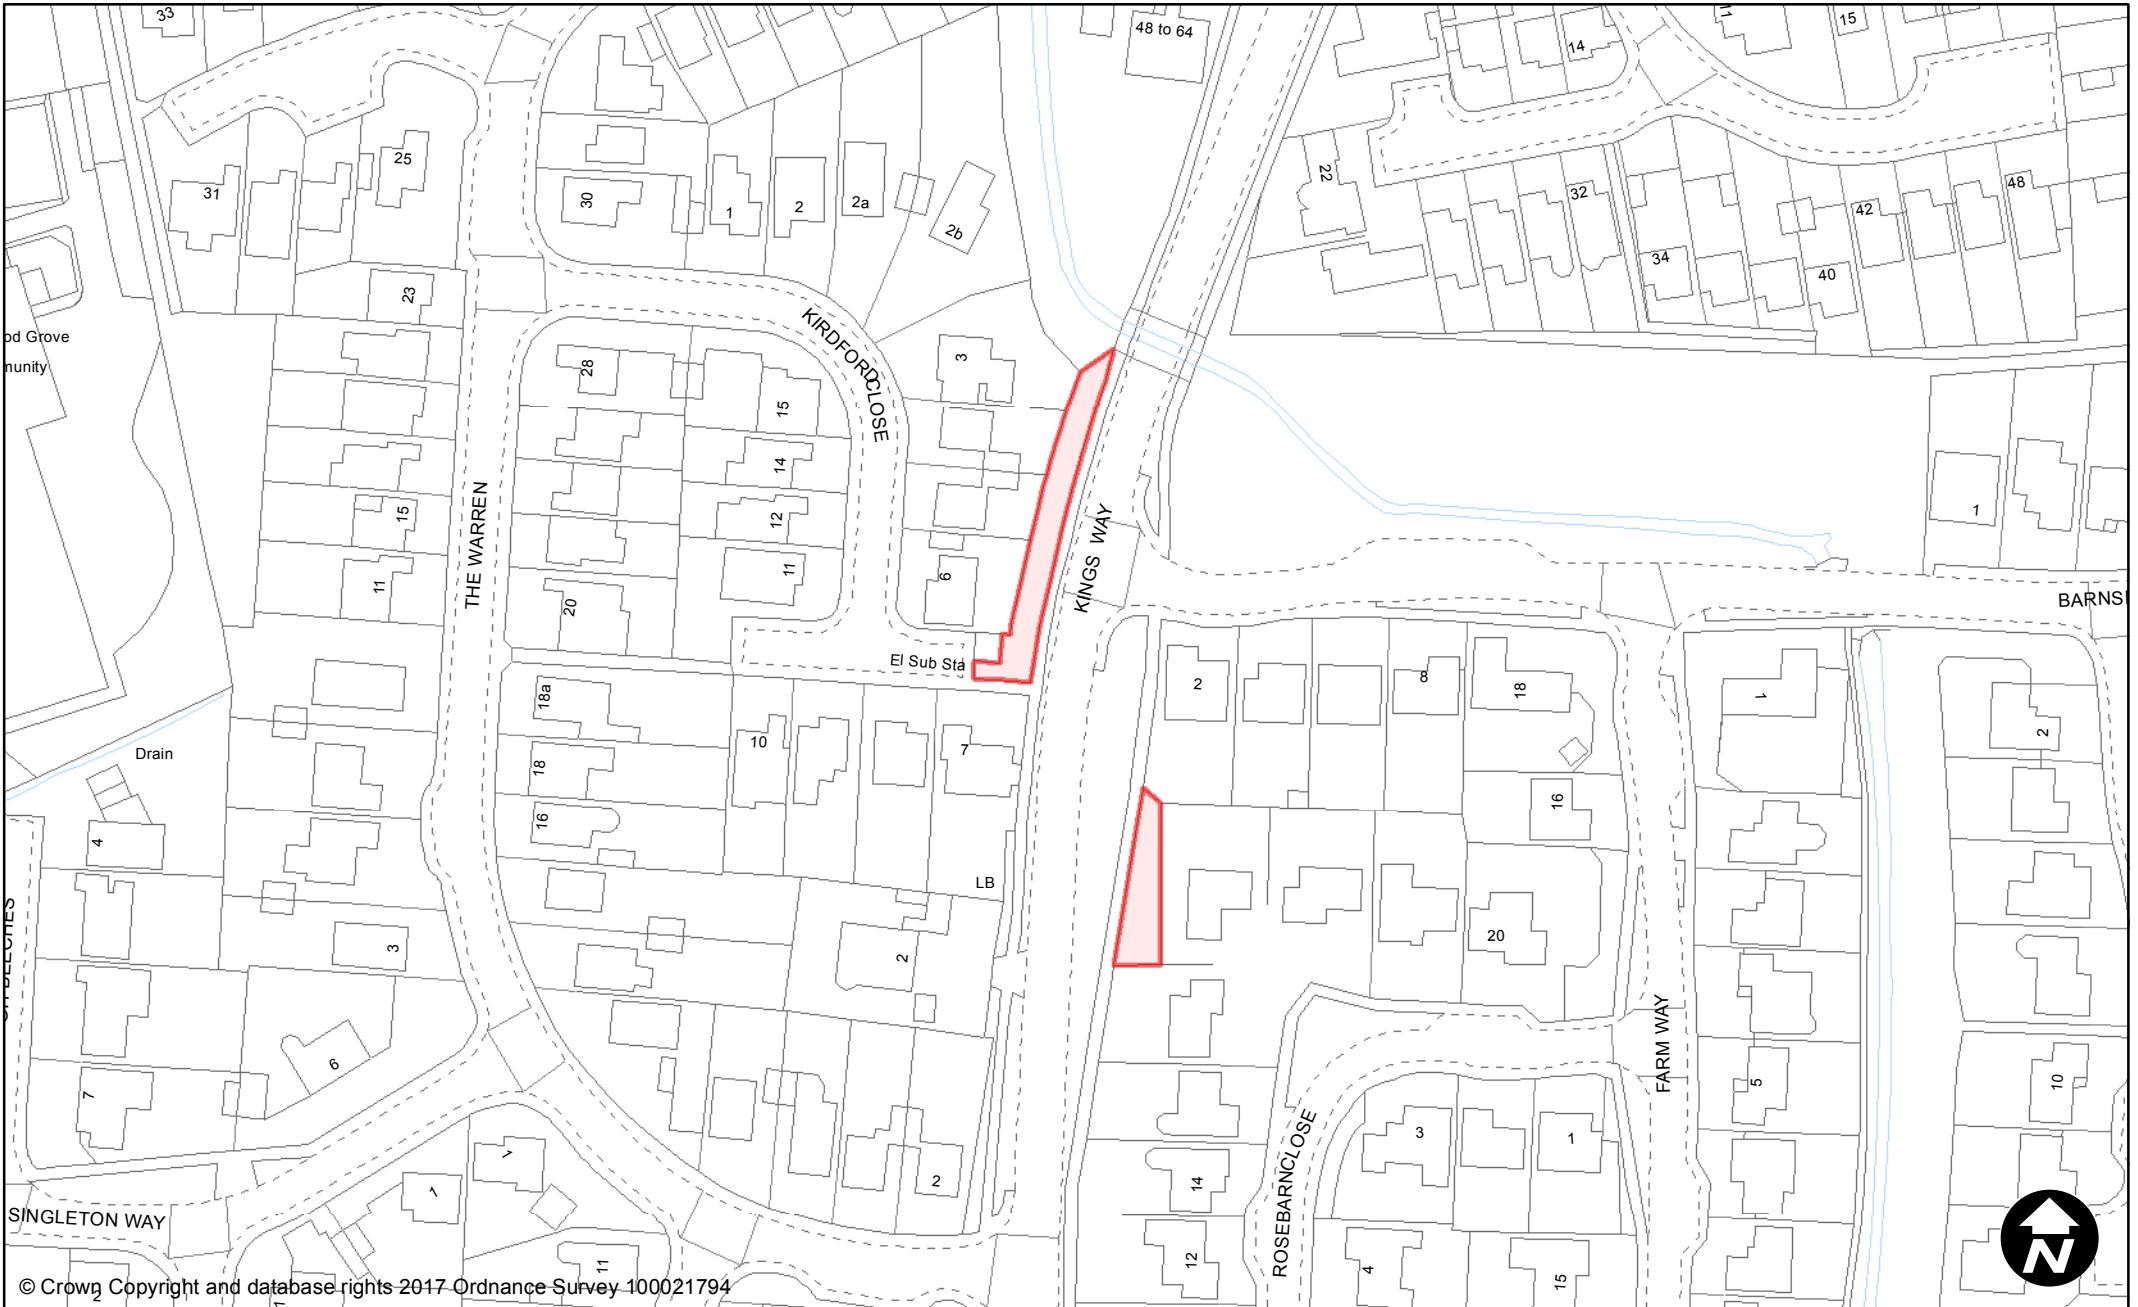

© Crown Copyright and database rights 2017 Ordnance Survey 100021794

**PUBLIC SPACE
PROTECTION ORDER
(SCHEDULE 1)**

Order Type: Dog Fouling
Site Name: Kings Way Open Space
Site Reference: PSPO/084/FL

Town / Parish: Burgess Hill

May 2017

Scale: 1:1,250