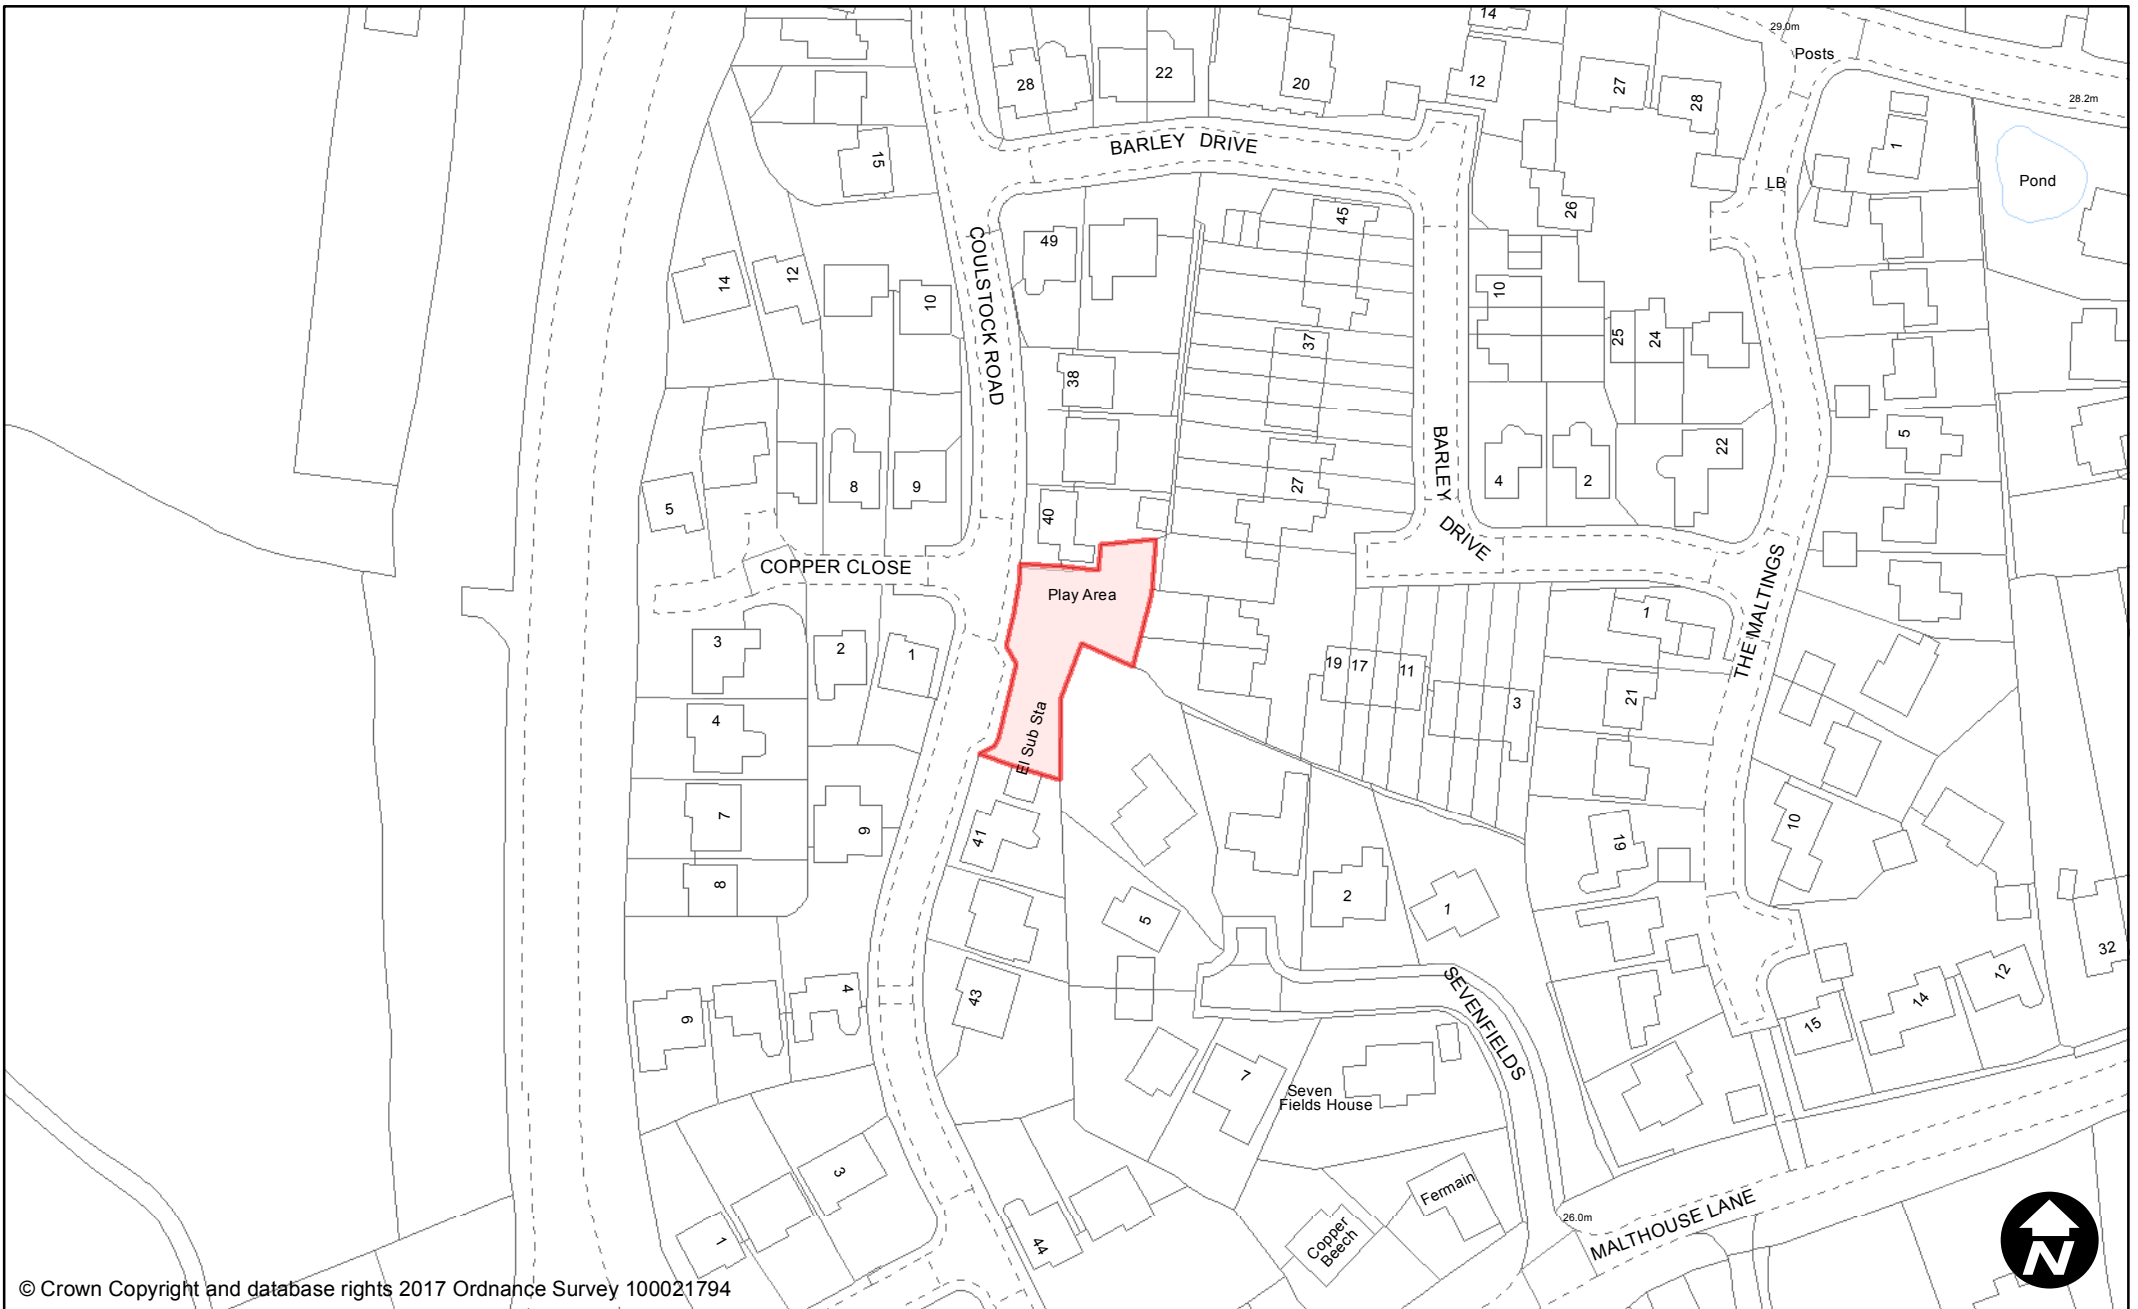

© Crown Copyright and database rights 2017 Ordnance Survey 100021794

**PUBLIC SPACE
PROTECTION ORDER
(SCHEDULE 1)**

Order Type: Dog Fouling
Site Name: Coulstock Road Toddlers Play Area (Adjacent No.40)
Site Reference: PSPO/068/FL
Town / Parish: Burgess Hill

May 2017

Scale: 1:1,250