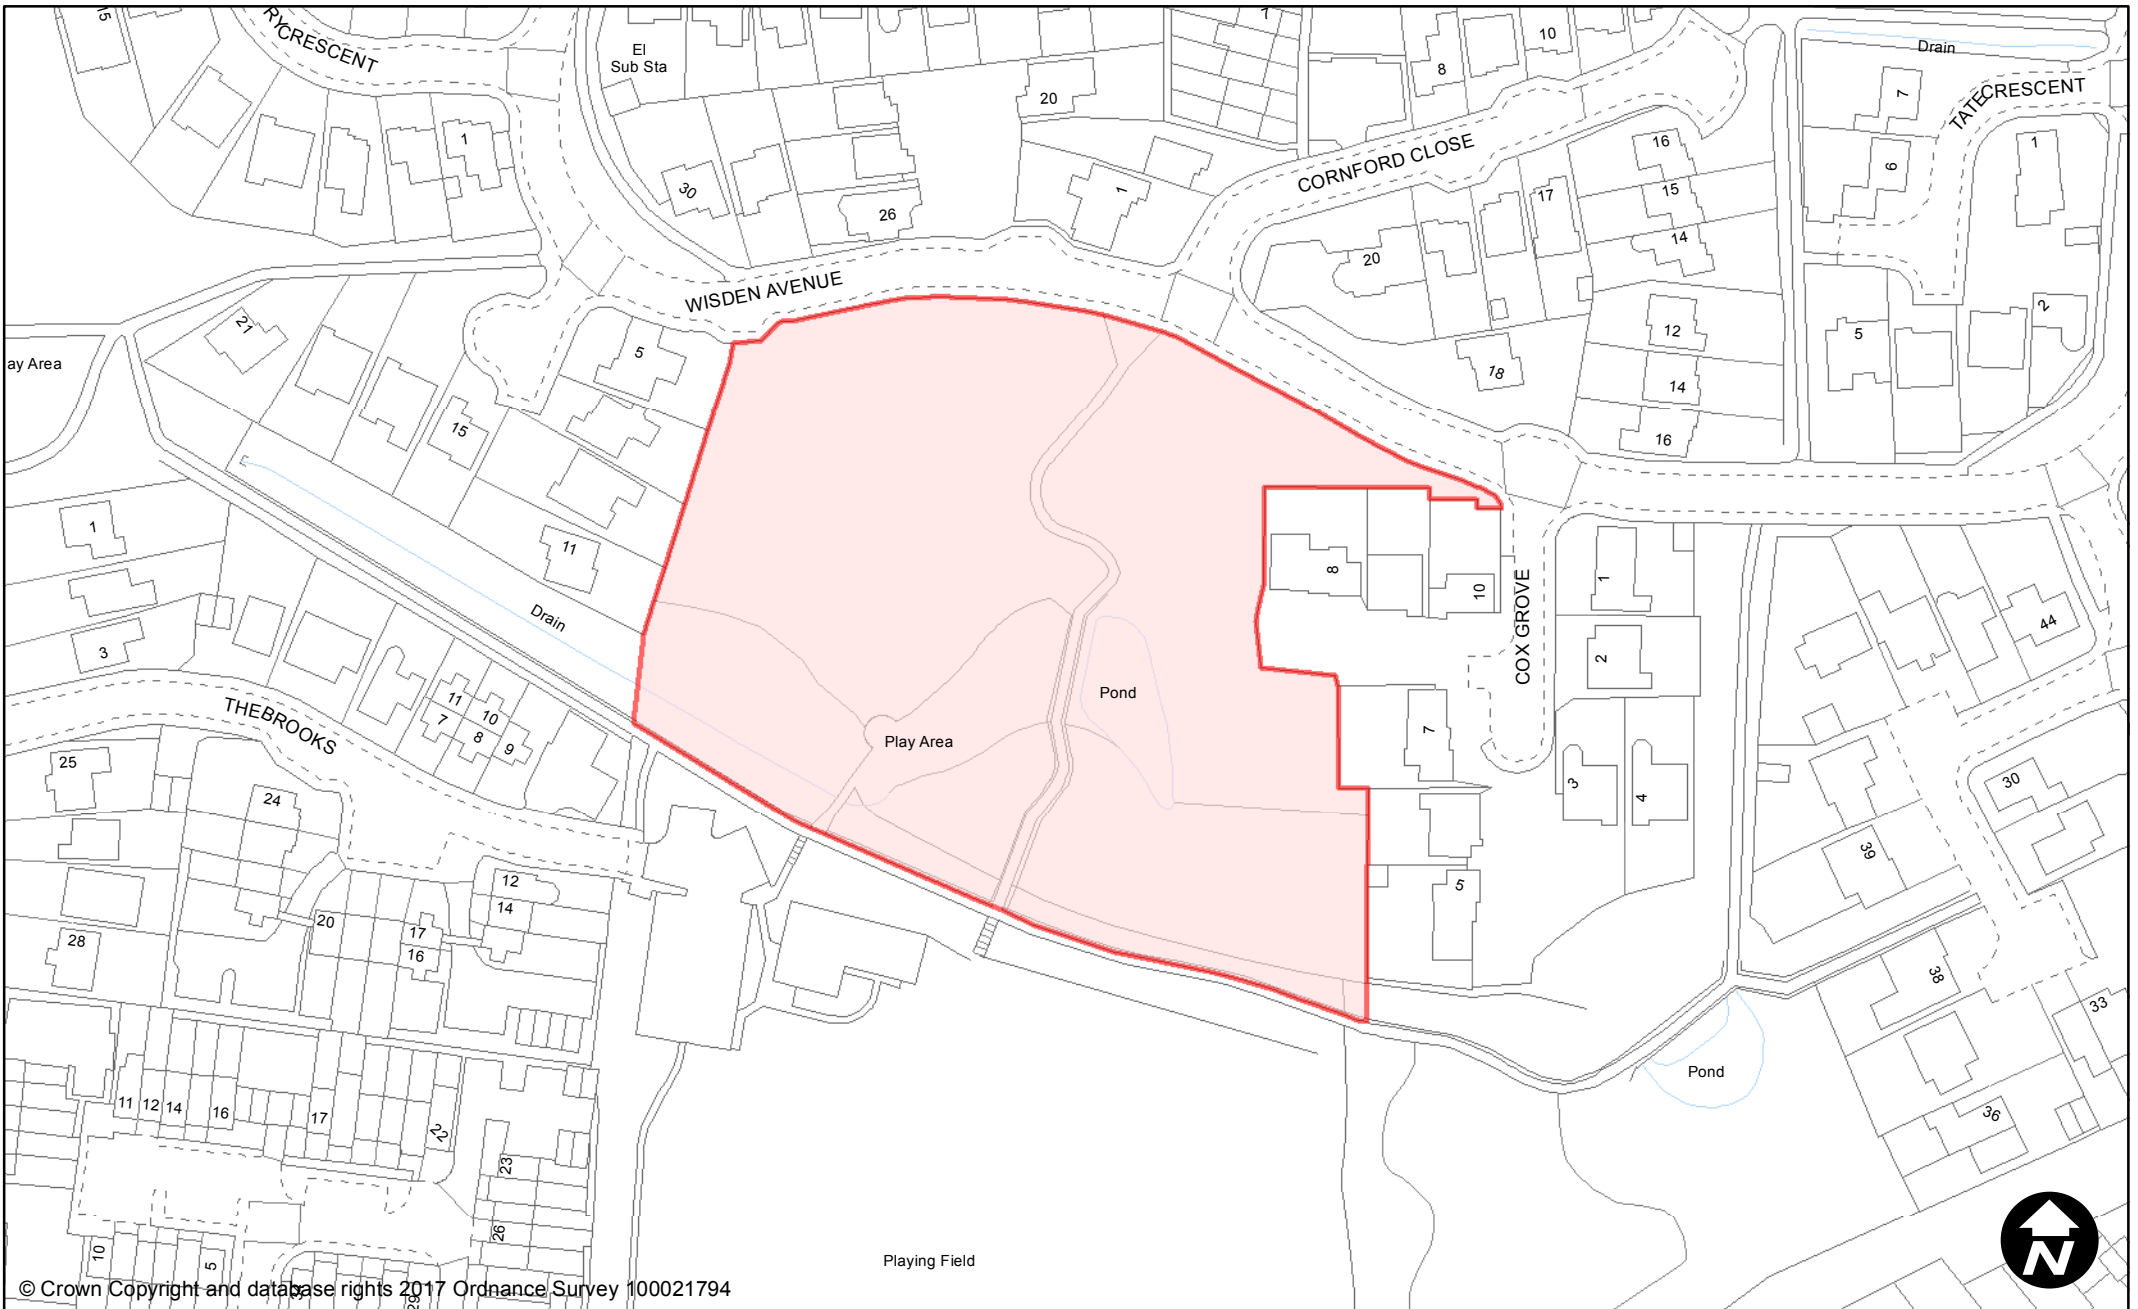

© Crown Copyright and database rights 2017 Ordnance Survey 100021794

**PUBLIC SPACE
PROTECTION ORDER
(SCHEDULE 1)**

Order Type: Dog Fouling
Site Name: West End Farm Central Amenity Area
Site Reference: PSPO/133/FL
Town / Parish: Burgess Hill

May 2017

Scale: 1:1,250