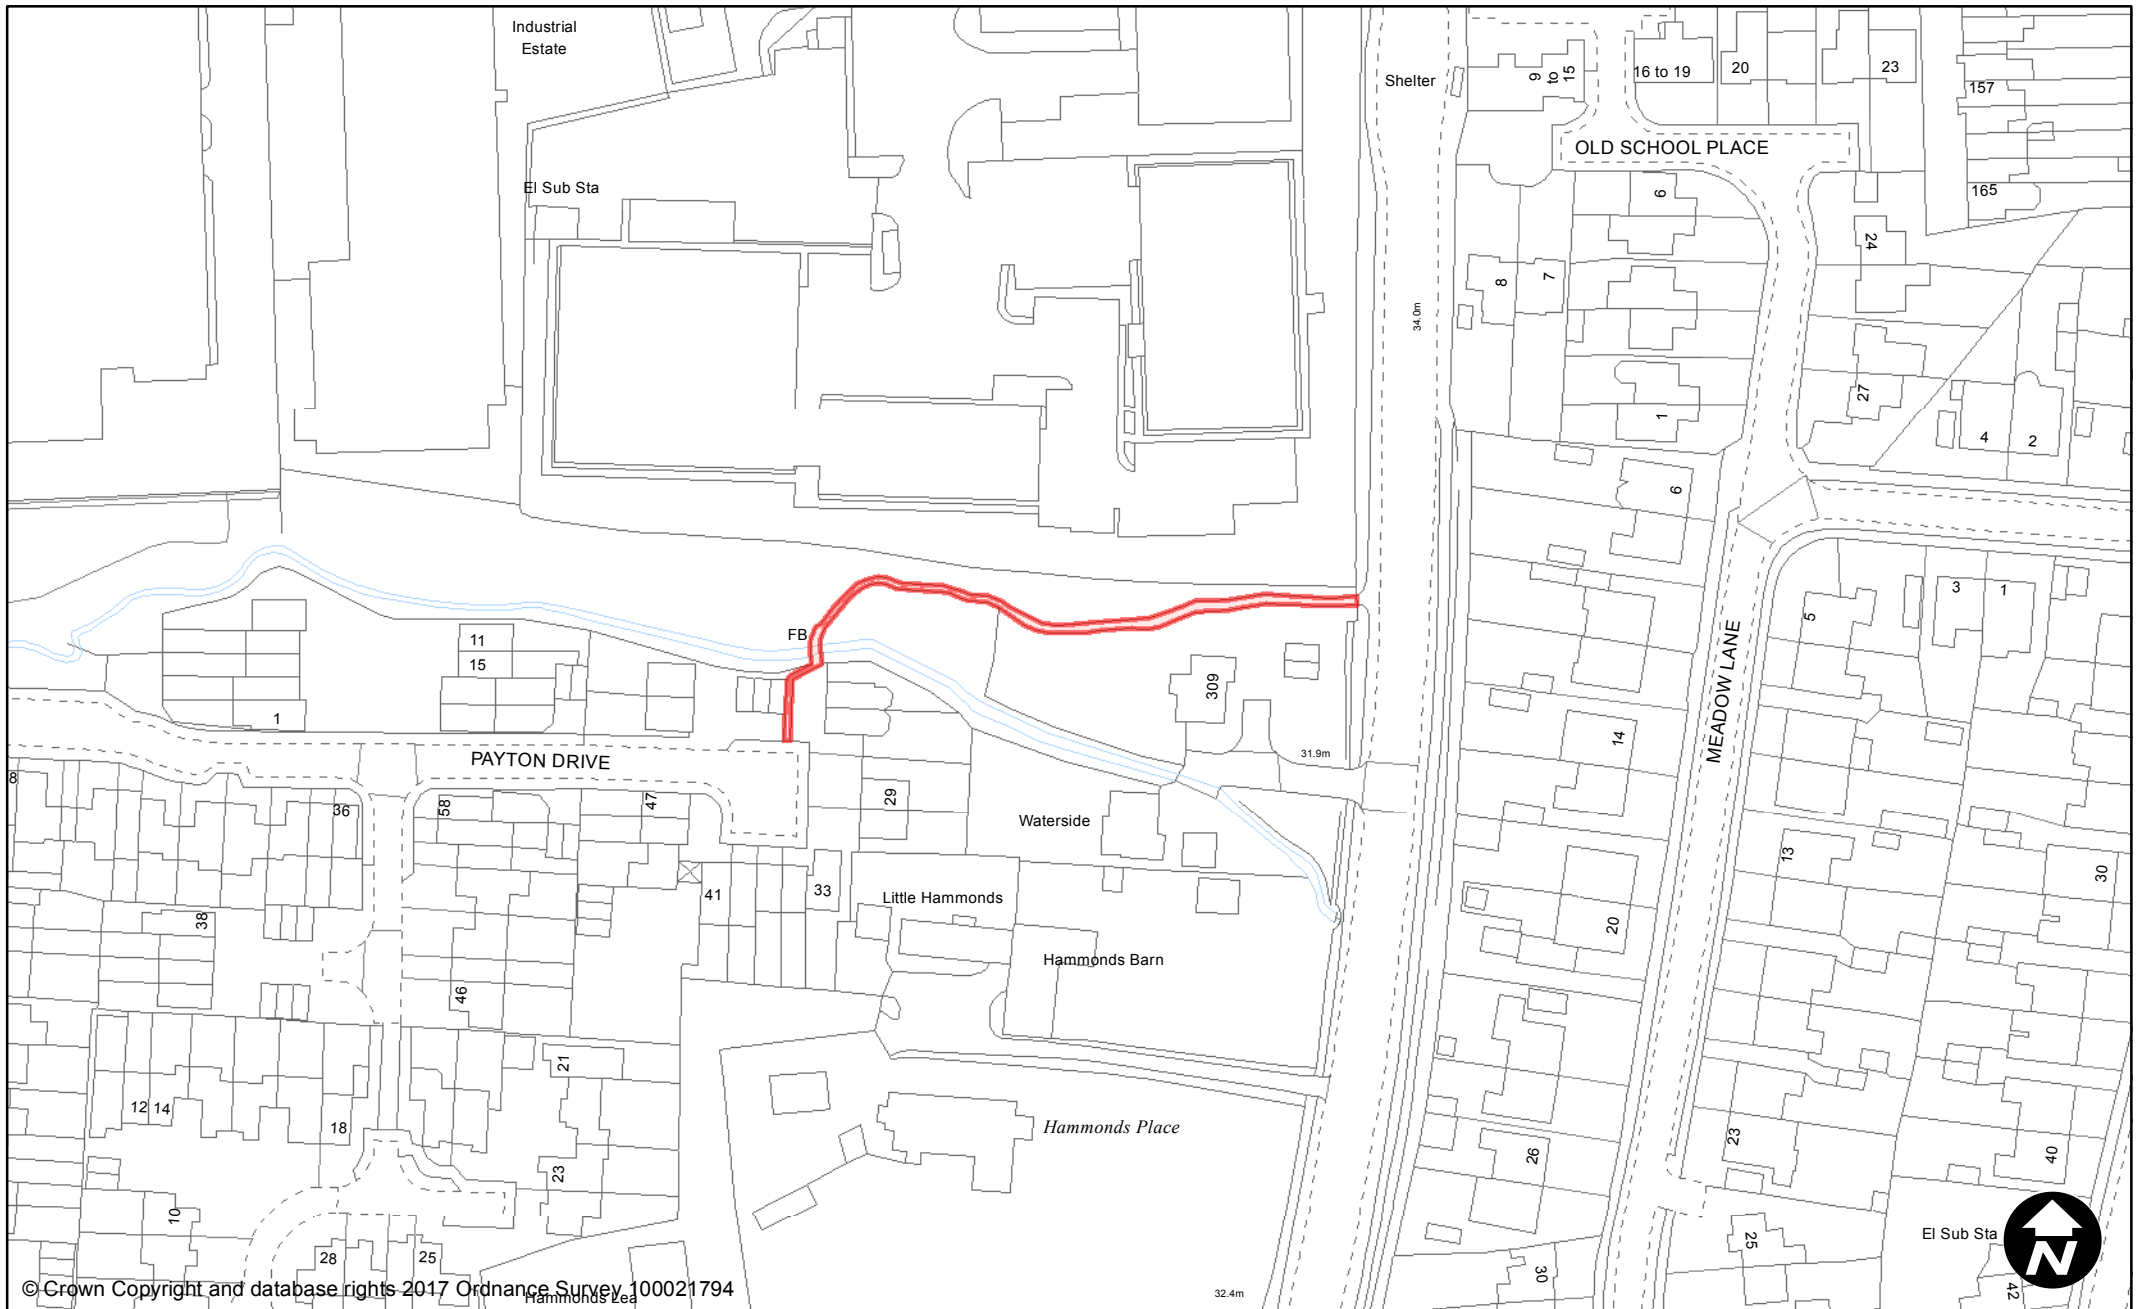

© Crown Copyright and database rights 2017 Ordnance Survey 100021794

**PUBLIC SPACE
PROTECTION ORDER
(SCHEDULE 1)**

Order Type: Dog Fouling
Site Name: Payton Drive Park and Bridge
Site Reference: PSPO/101/FL
Town / Parish: Burgess Hill

May 2017

Scale: 1:1,250