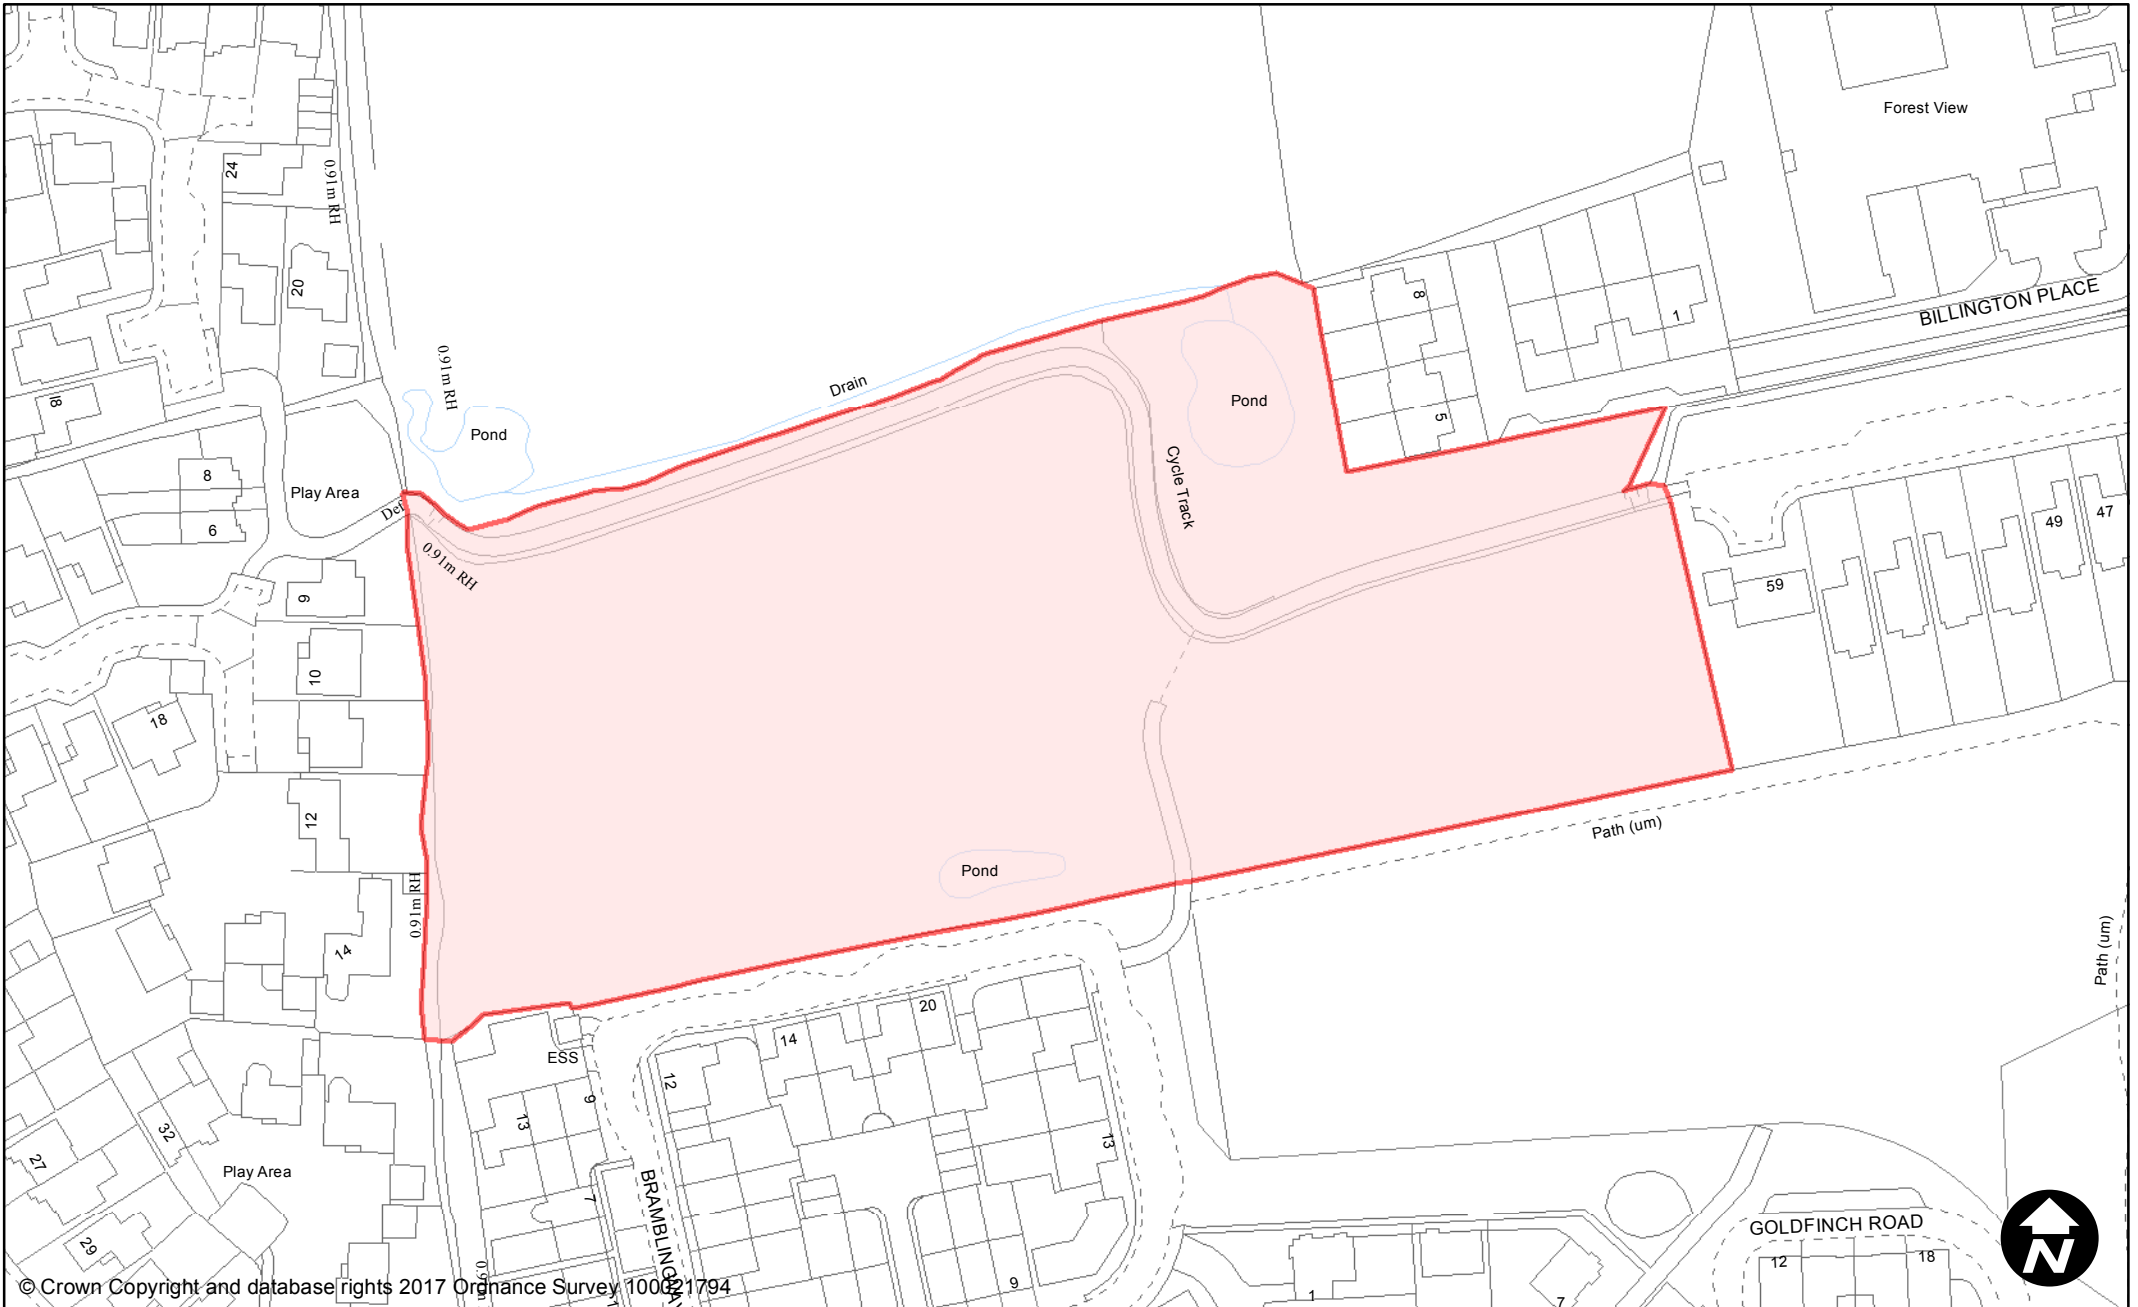

© Crown Copyright and database rights 2017 Ordnance Survey 100011794

**PUBLIC SPACE
PROTECTION ORDER
(SCHEDULE 1)**

Order Type: Dog Fouling
Site Name: Land adjacent to Southway Recreation Ground
Site Reference: PSPO/085/FL
Town / Parish: Burgess Hill

May 2017

Scale: 1:1,250