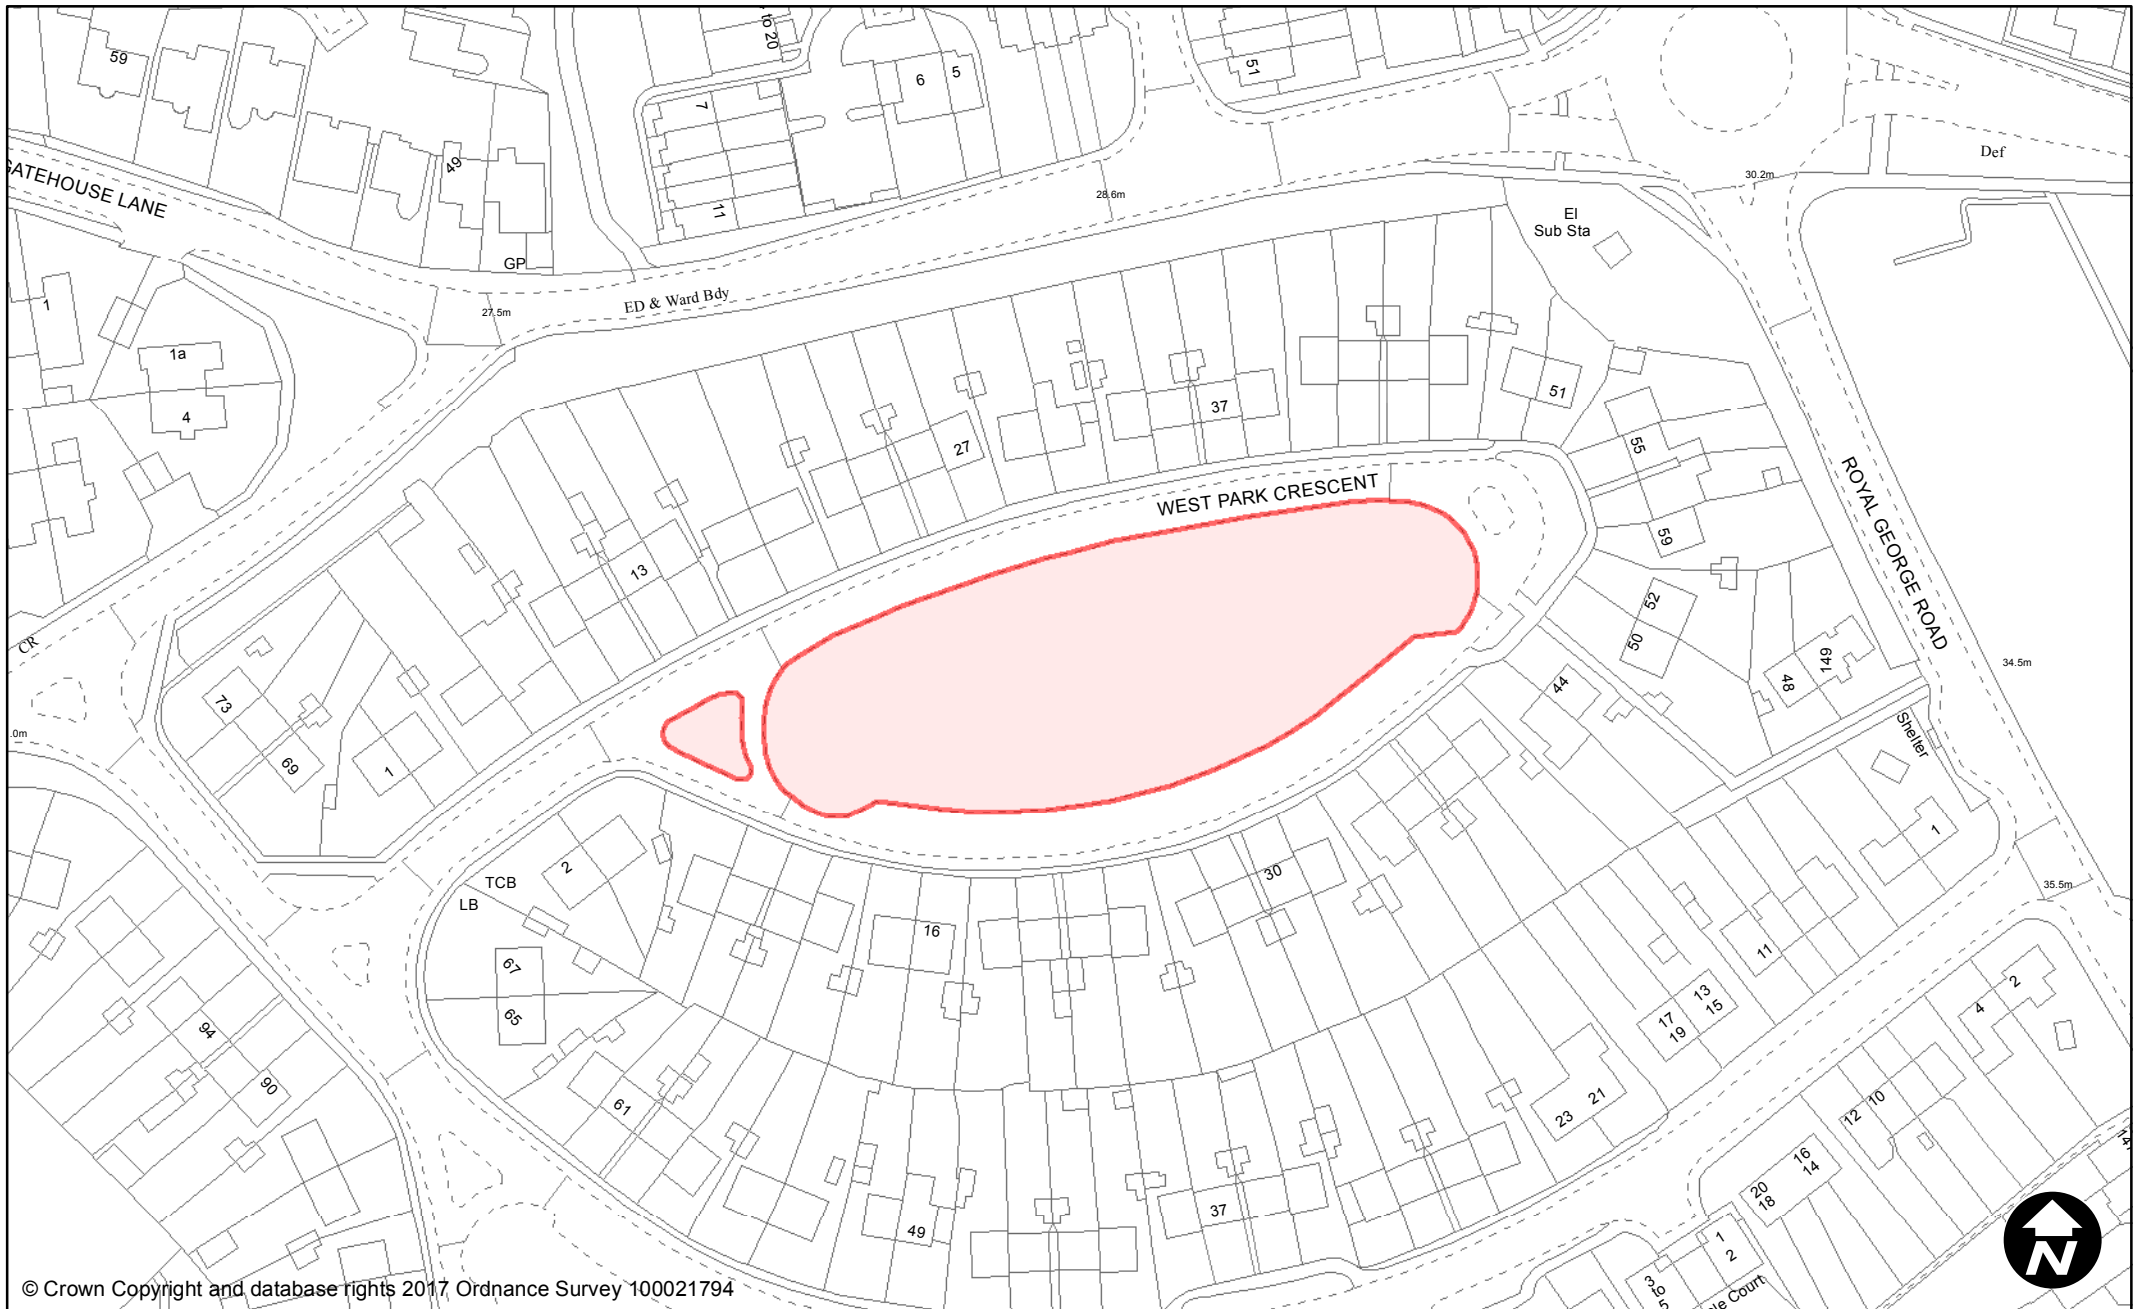

© Crown Copyright and database rights 2017 Ordnance Survey 100021794

**PUBLIC SPACE
PROTECTION ORDER
(SCHEDULE 1)**

Order Type: Dog Fouling
Site Name: West Park Crescent
Site Reference: PSPO/136/FL

Town / Parish: Burgess Hill

May 2017

Scale: 1:1,250