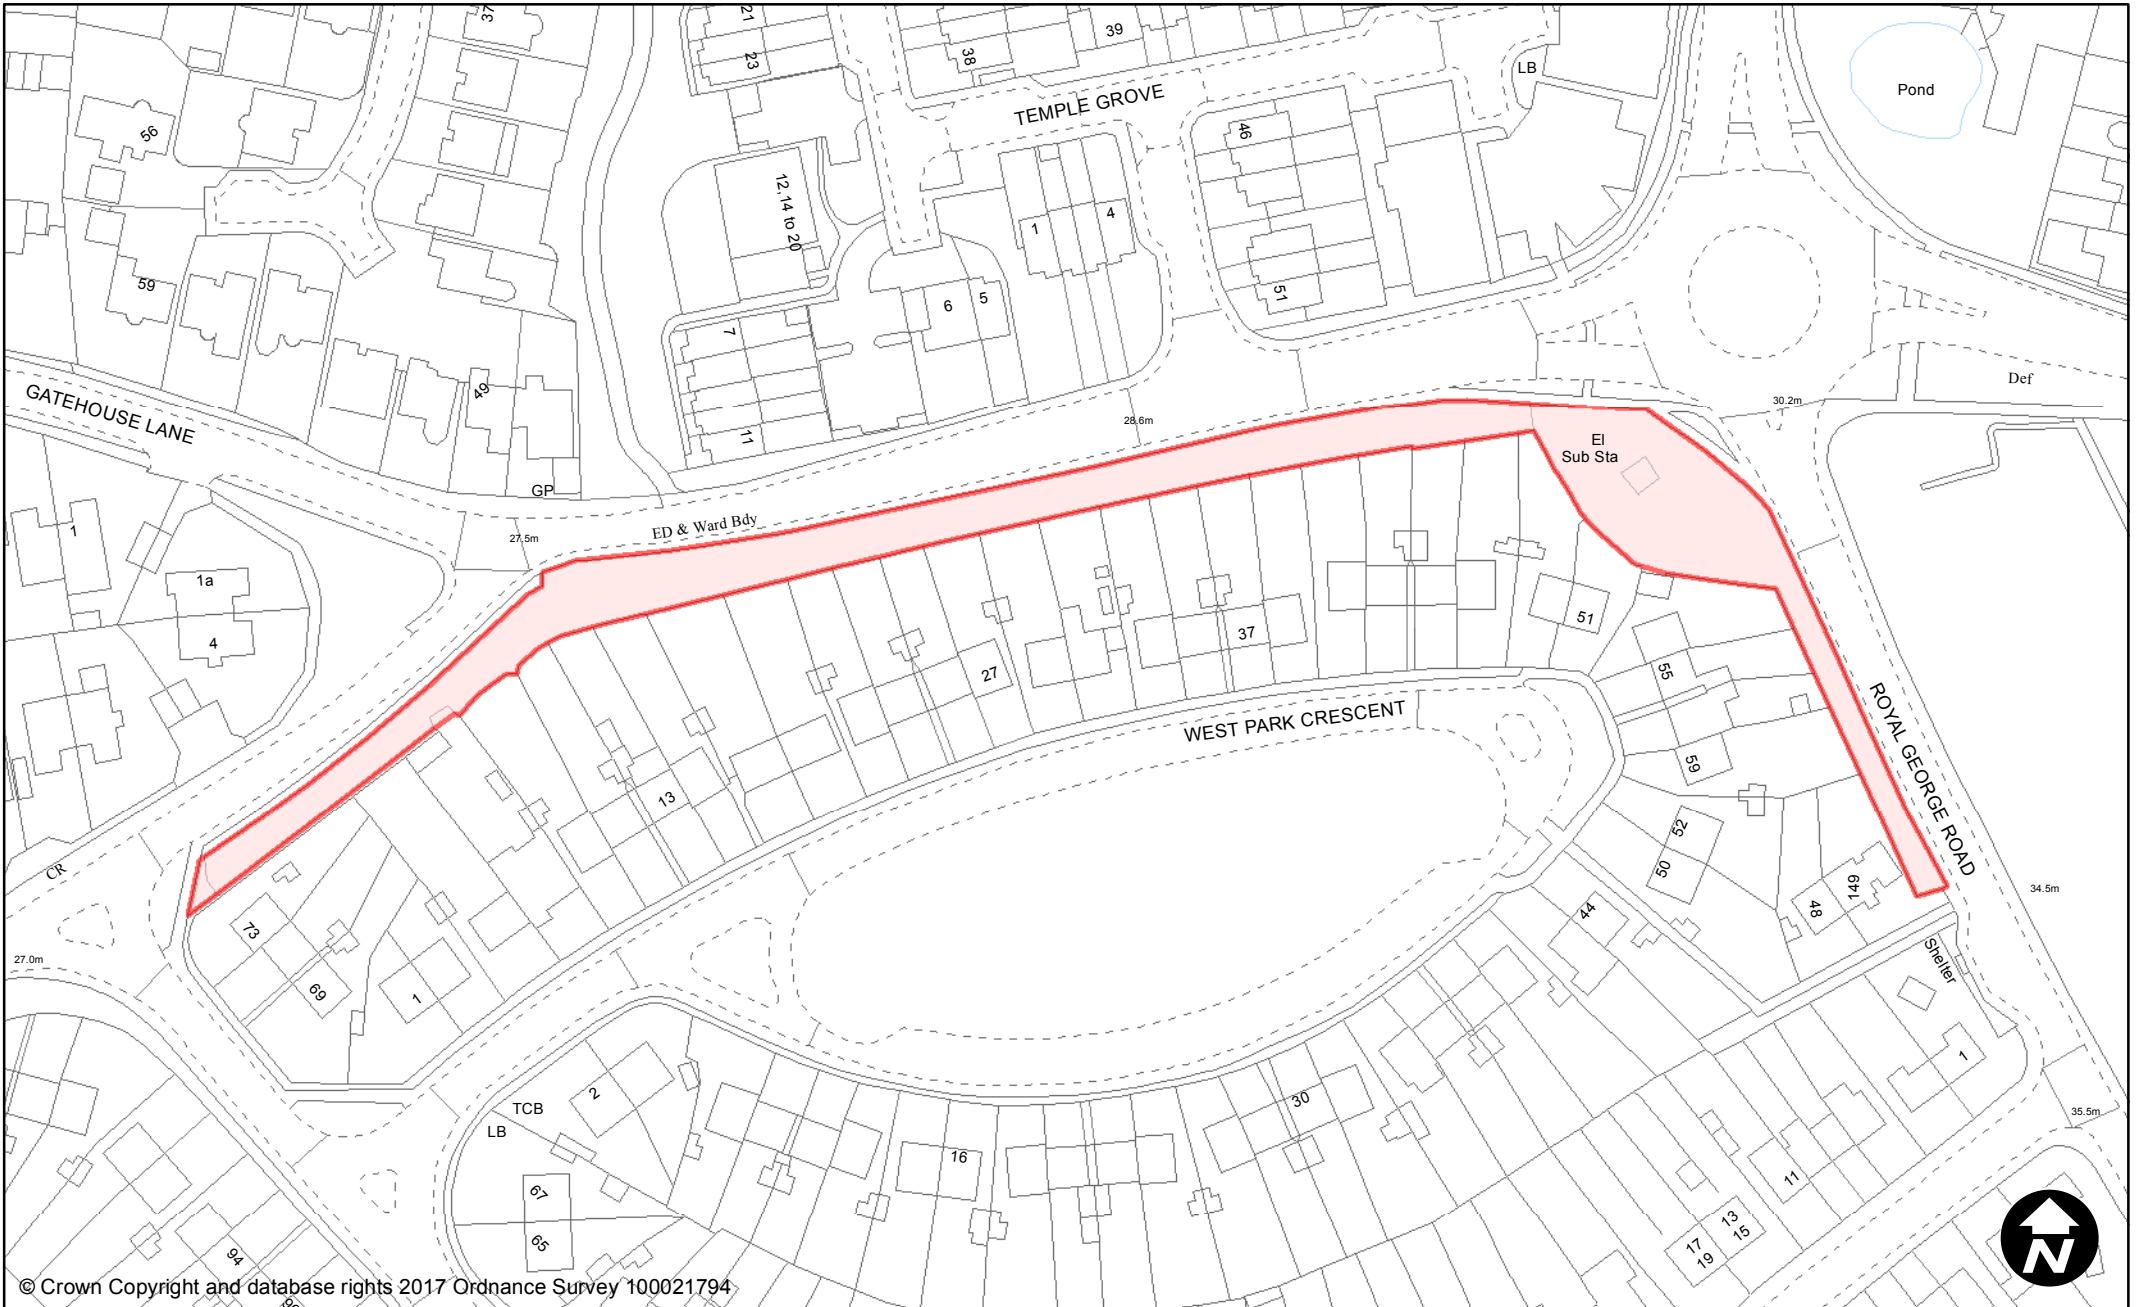

May 2017

**Scale:** 1:1,250

© Crown Copyright and database rights 2017 Ordnance Survey 100021794

**PUBLIC SPACE  
PROTECTION ORDER  
(SCHEDULE 1)**

**Order Type:** Dog Fouling  
**Site Name:** Malthouse Lane  
**Site Reference:** PSPO/090/FL