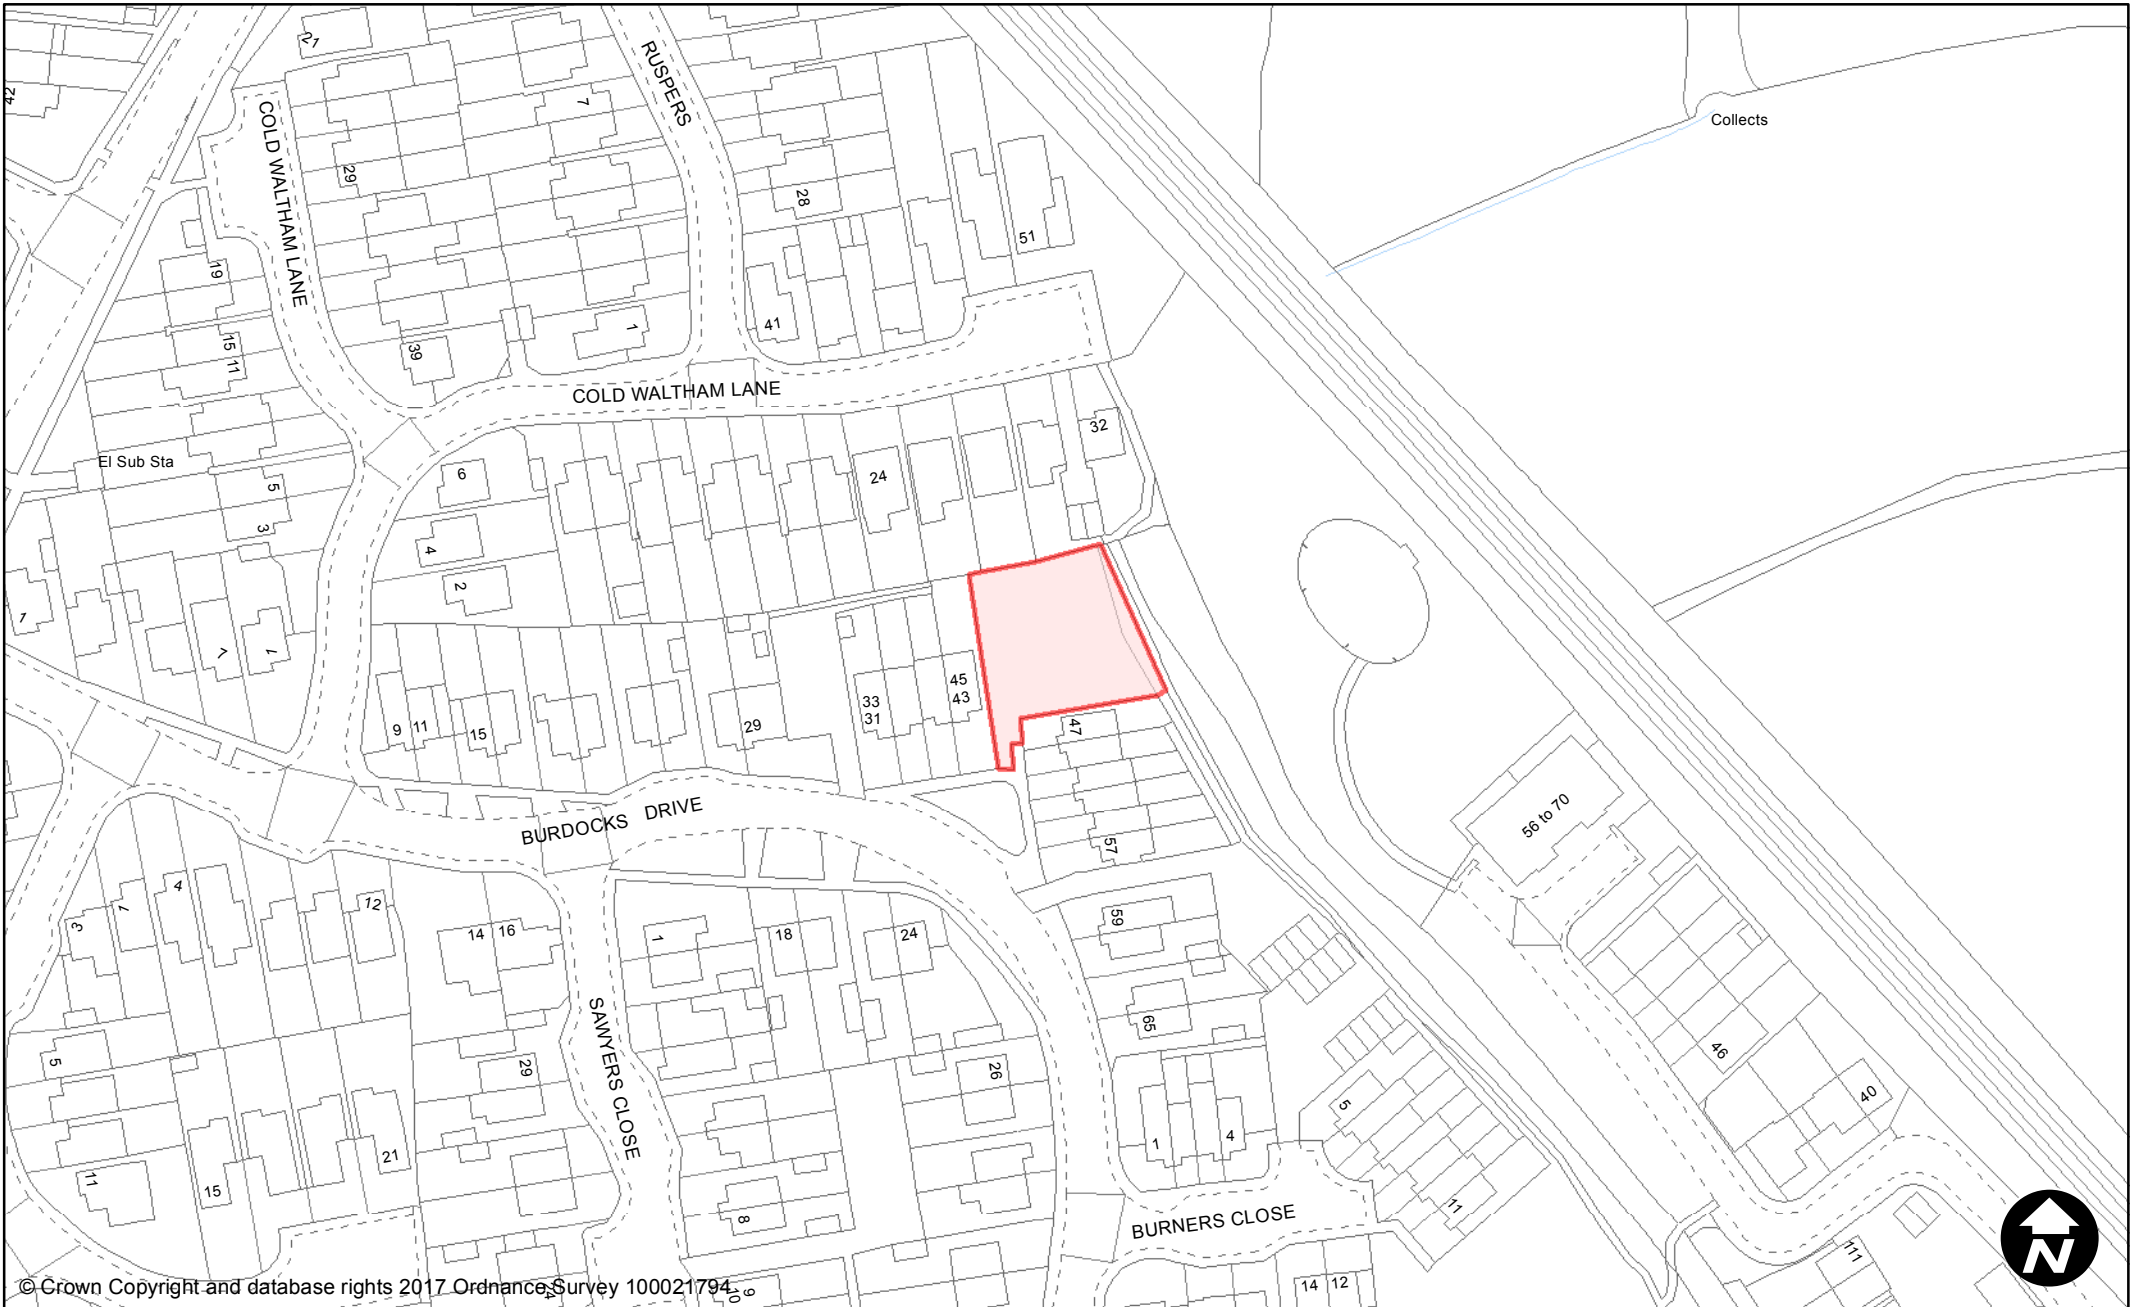

© Crown Copyright and database rights 2017 Ordnance Survey 100021794

**PUBLIC SPACE
PROTECTION ORDER
(SCHEDULE 1)**

Order Type: Dog Fouling
Site Name: Burdocks Drive
Site Reference: PSPO/048/FL

Town / Parish: Burgess Hill

May 2017

Scale: 1:1,250