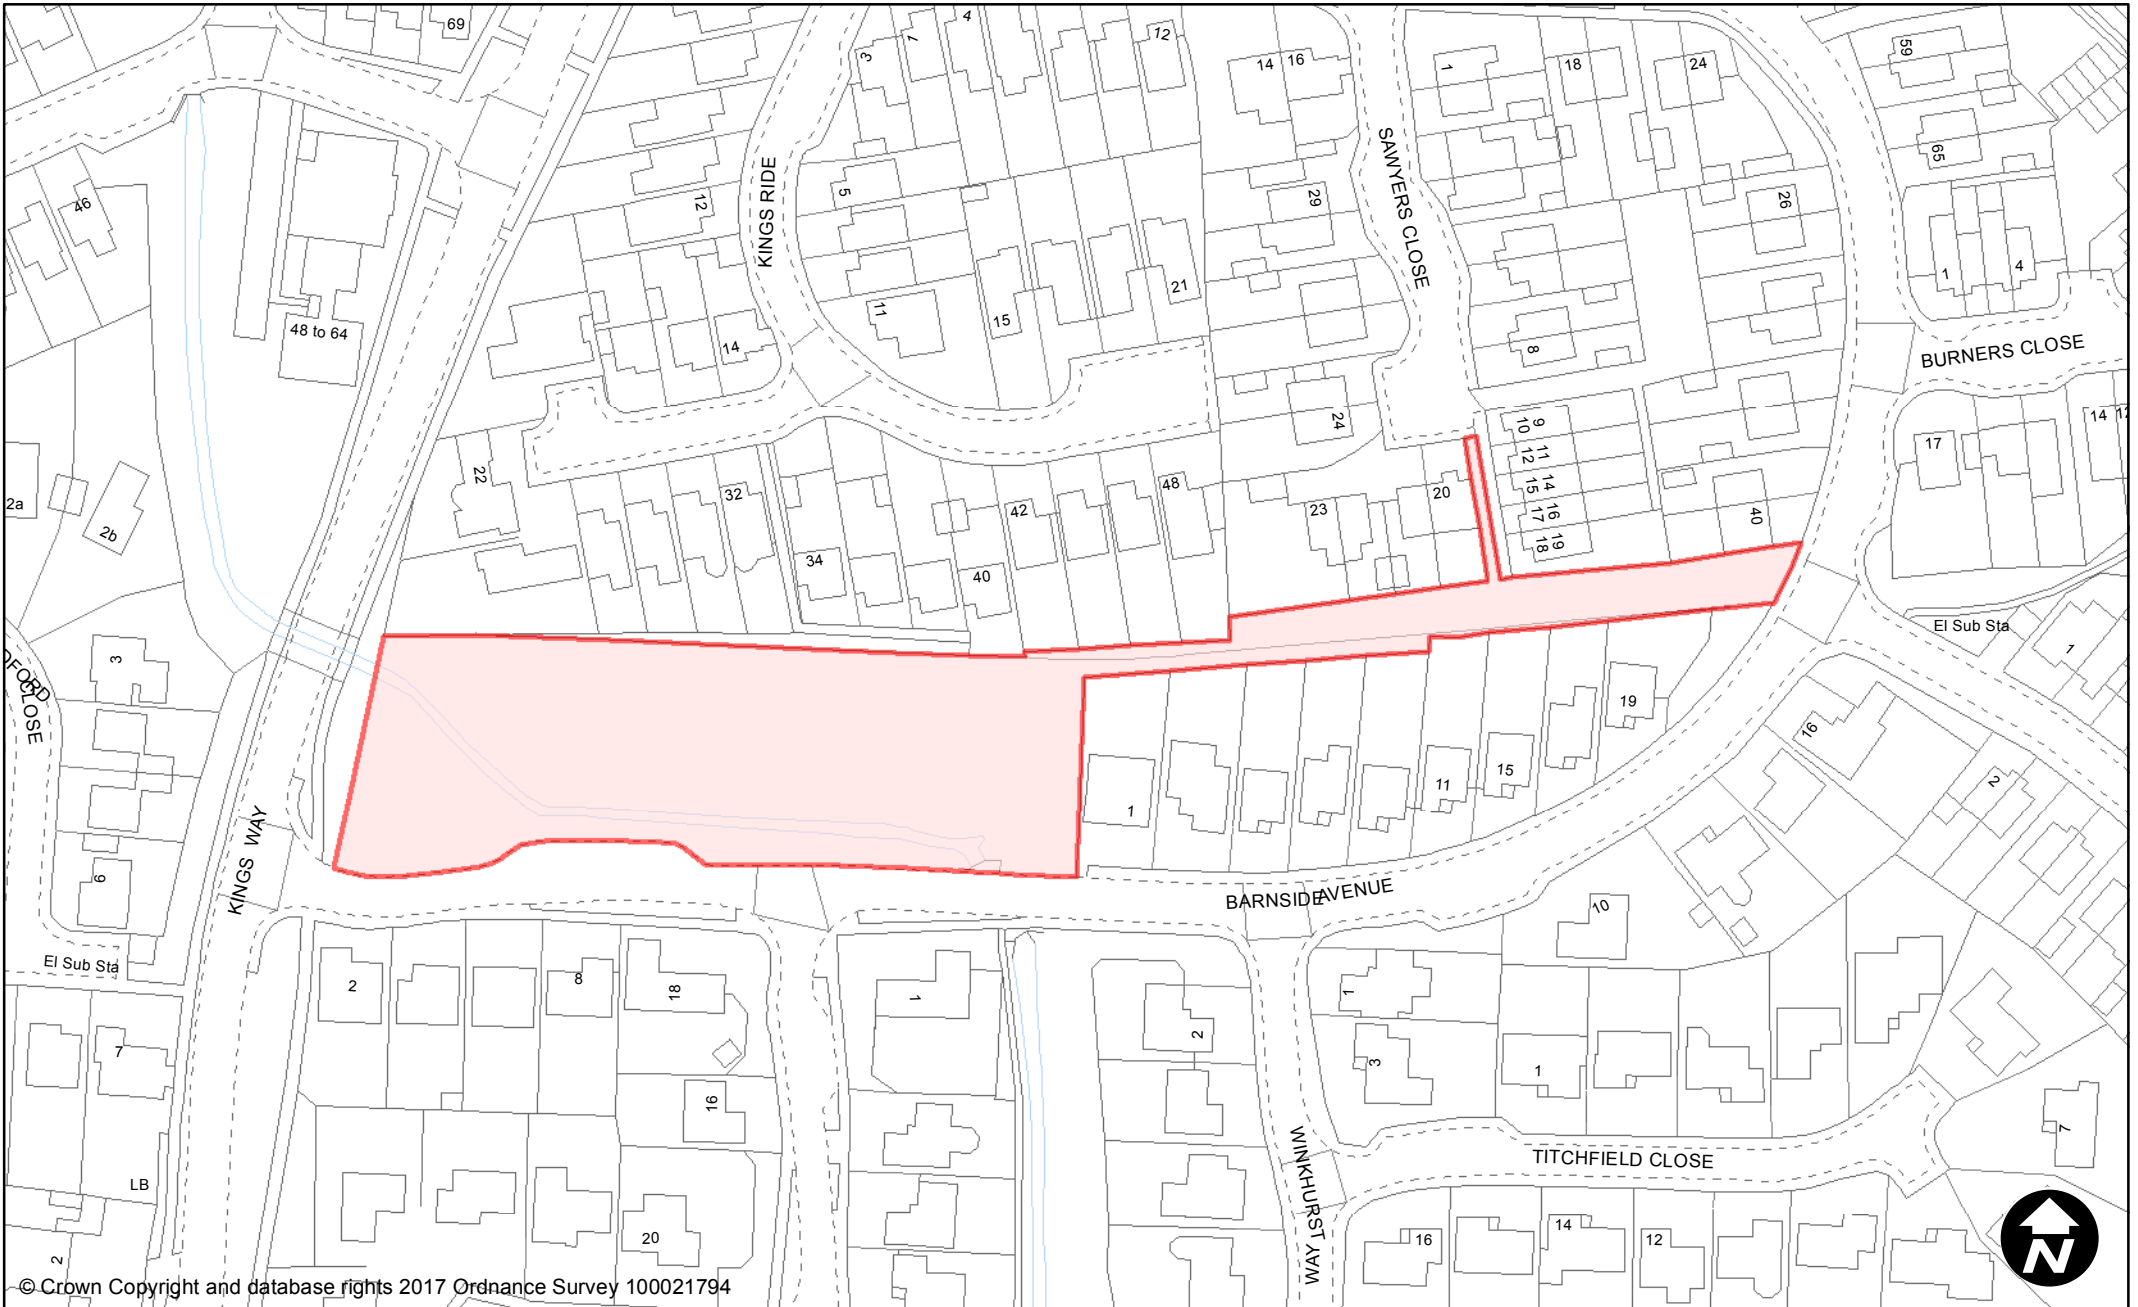

© Crown Copyright and database rights 2017 Ordnance Survey 100021794

**PUBLIC SPACE
PROTECTION ORDER
(SCHEDULE 1)**

Order Type: Dog Fouling
Site Name: Barnside Avenue
Site Reference: PSPO/044/FL

Town / Parish: Burgess Hill

May 2017

Scale: 1:1,250