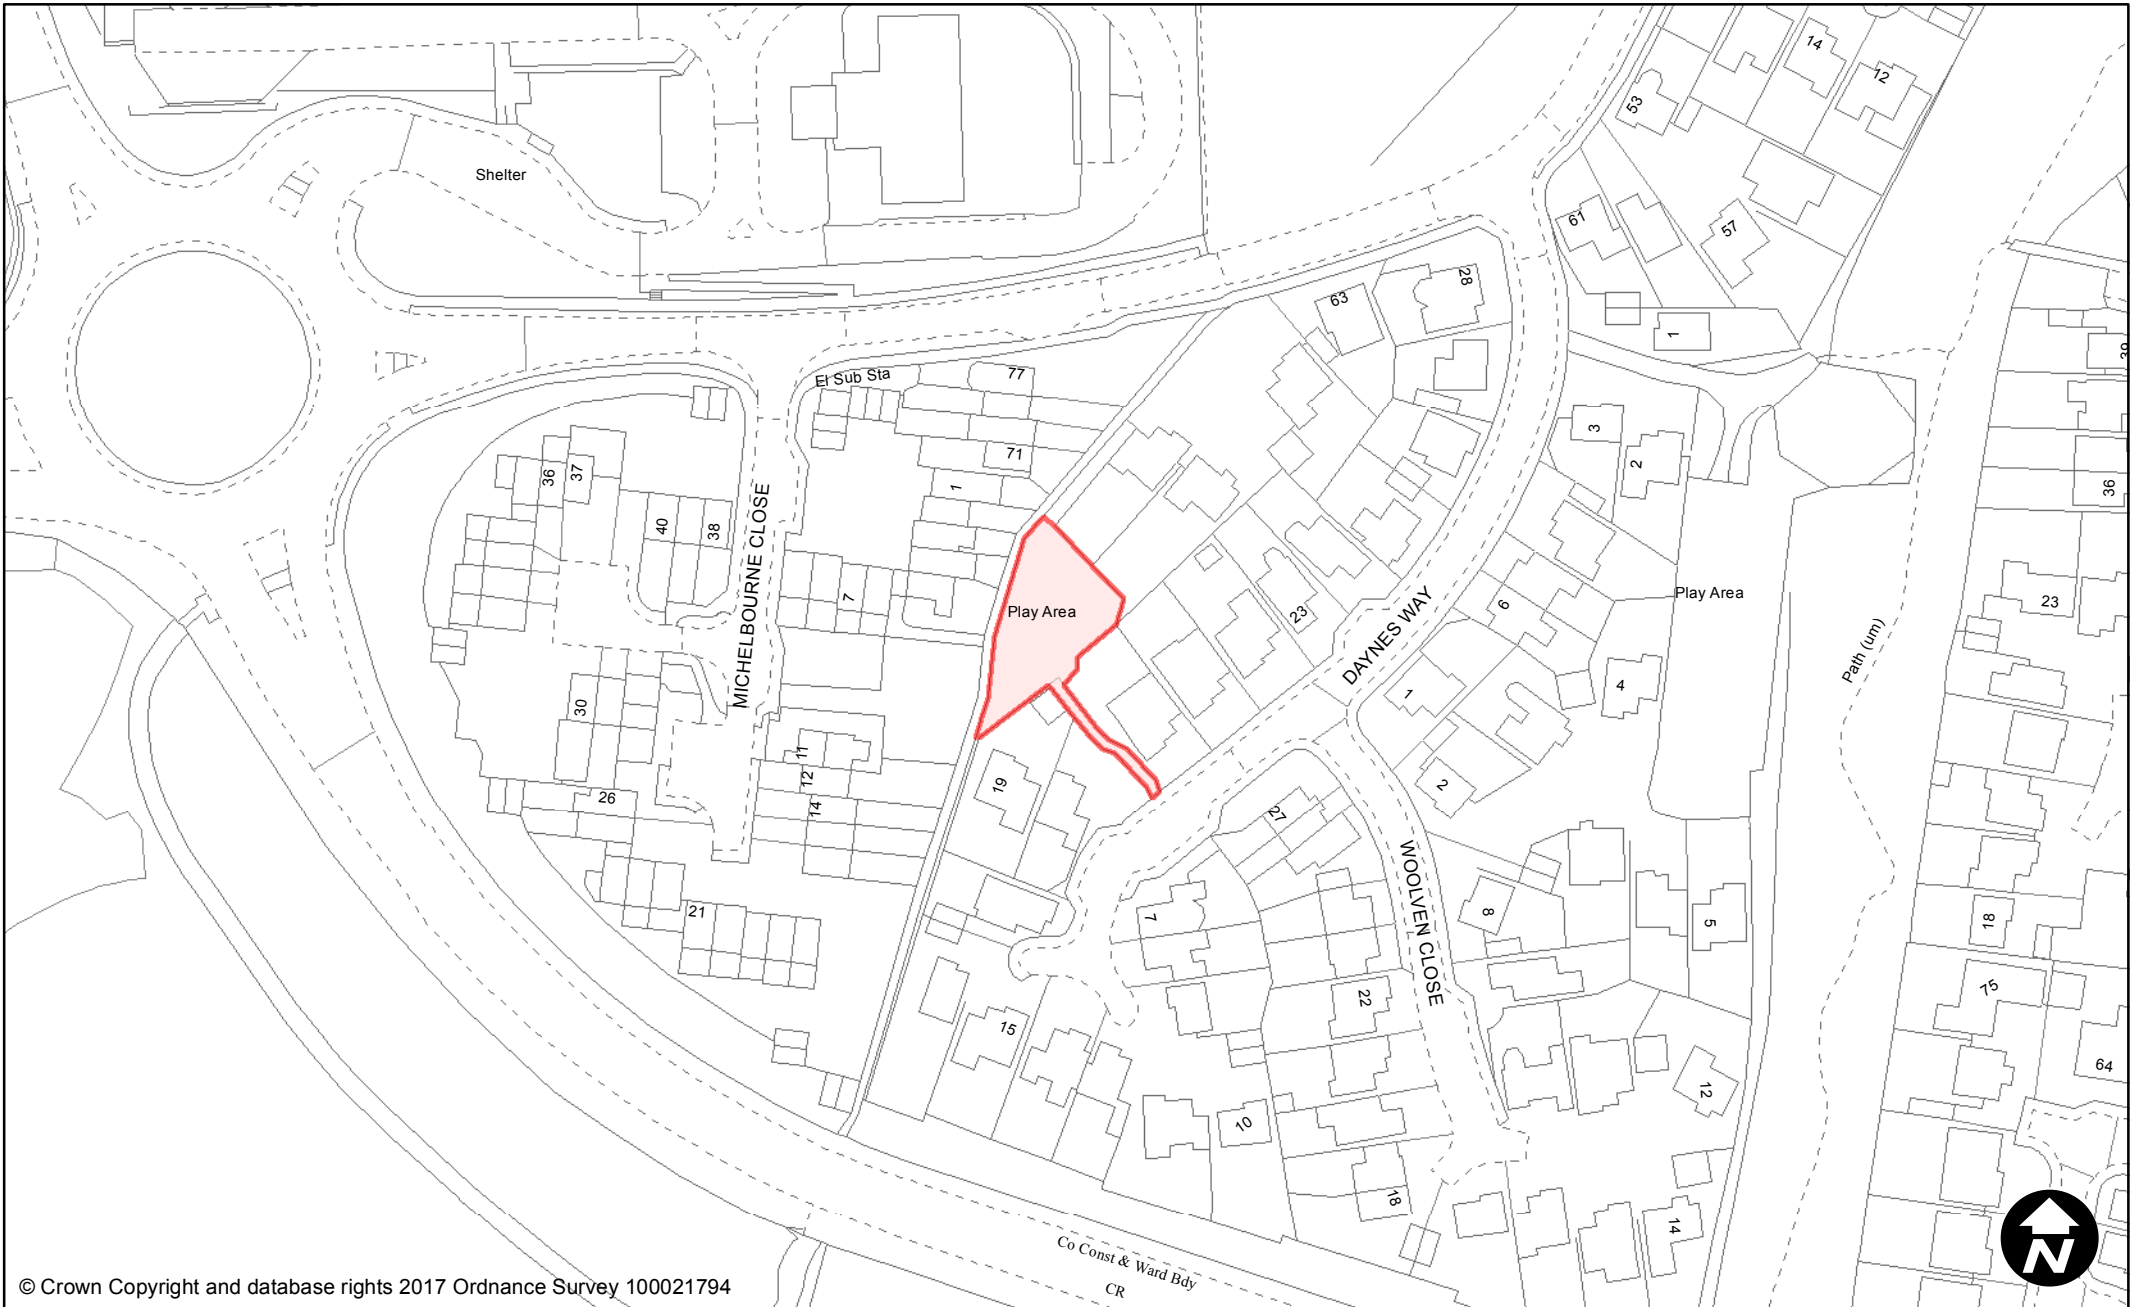

© Crown Copyright and database rights 2017 Ordnance Survey 100021794

**PUBLIC SPACE
PROTECTION ORDER
(SCHEDULE 1)**

Order Type: Dog Fouling
Site Name: Daynes Way Toddler Play Area
Site Reference: PSPO/058/FL
Town / Parish: Burgess Hill

May 2017

Scale: 1:1,250