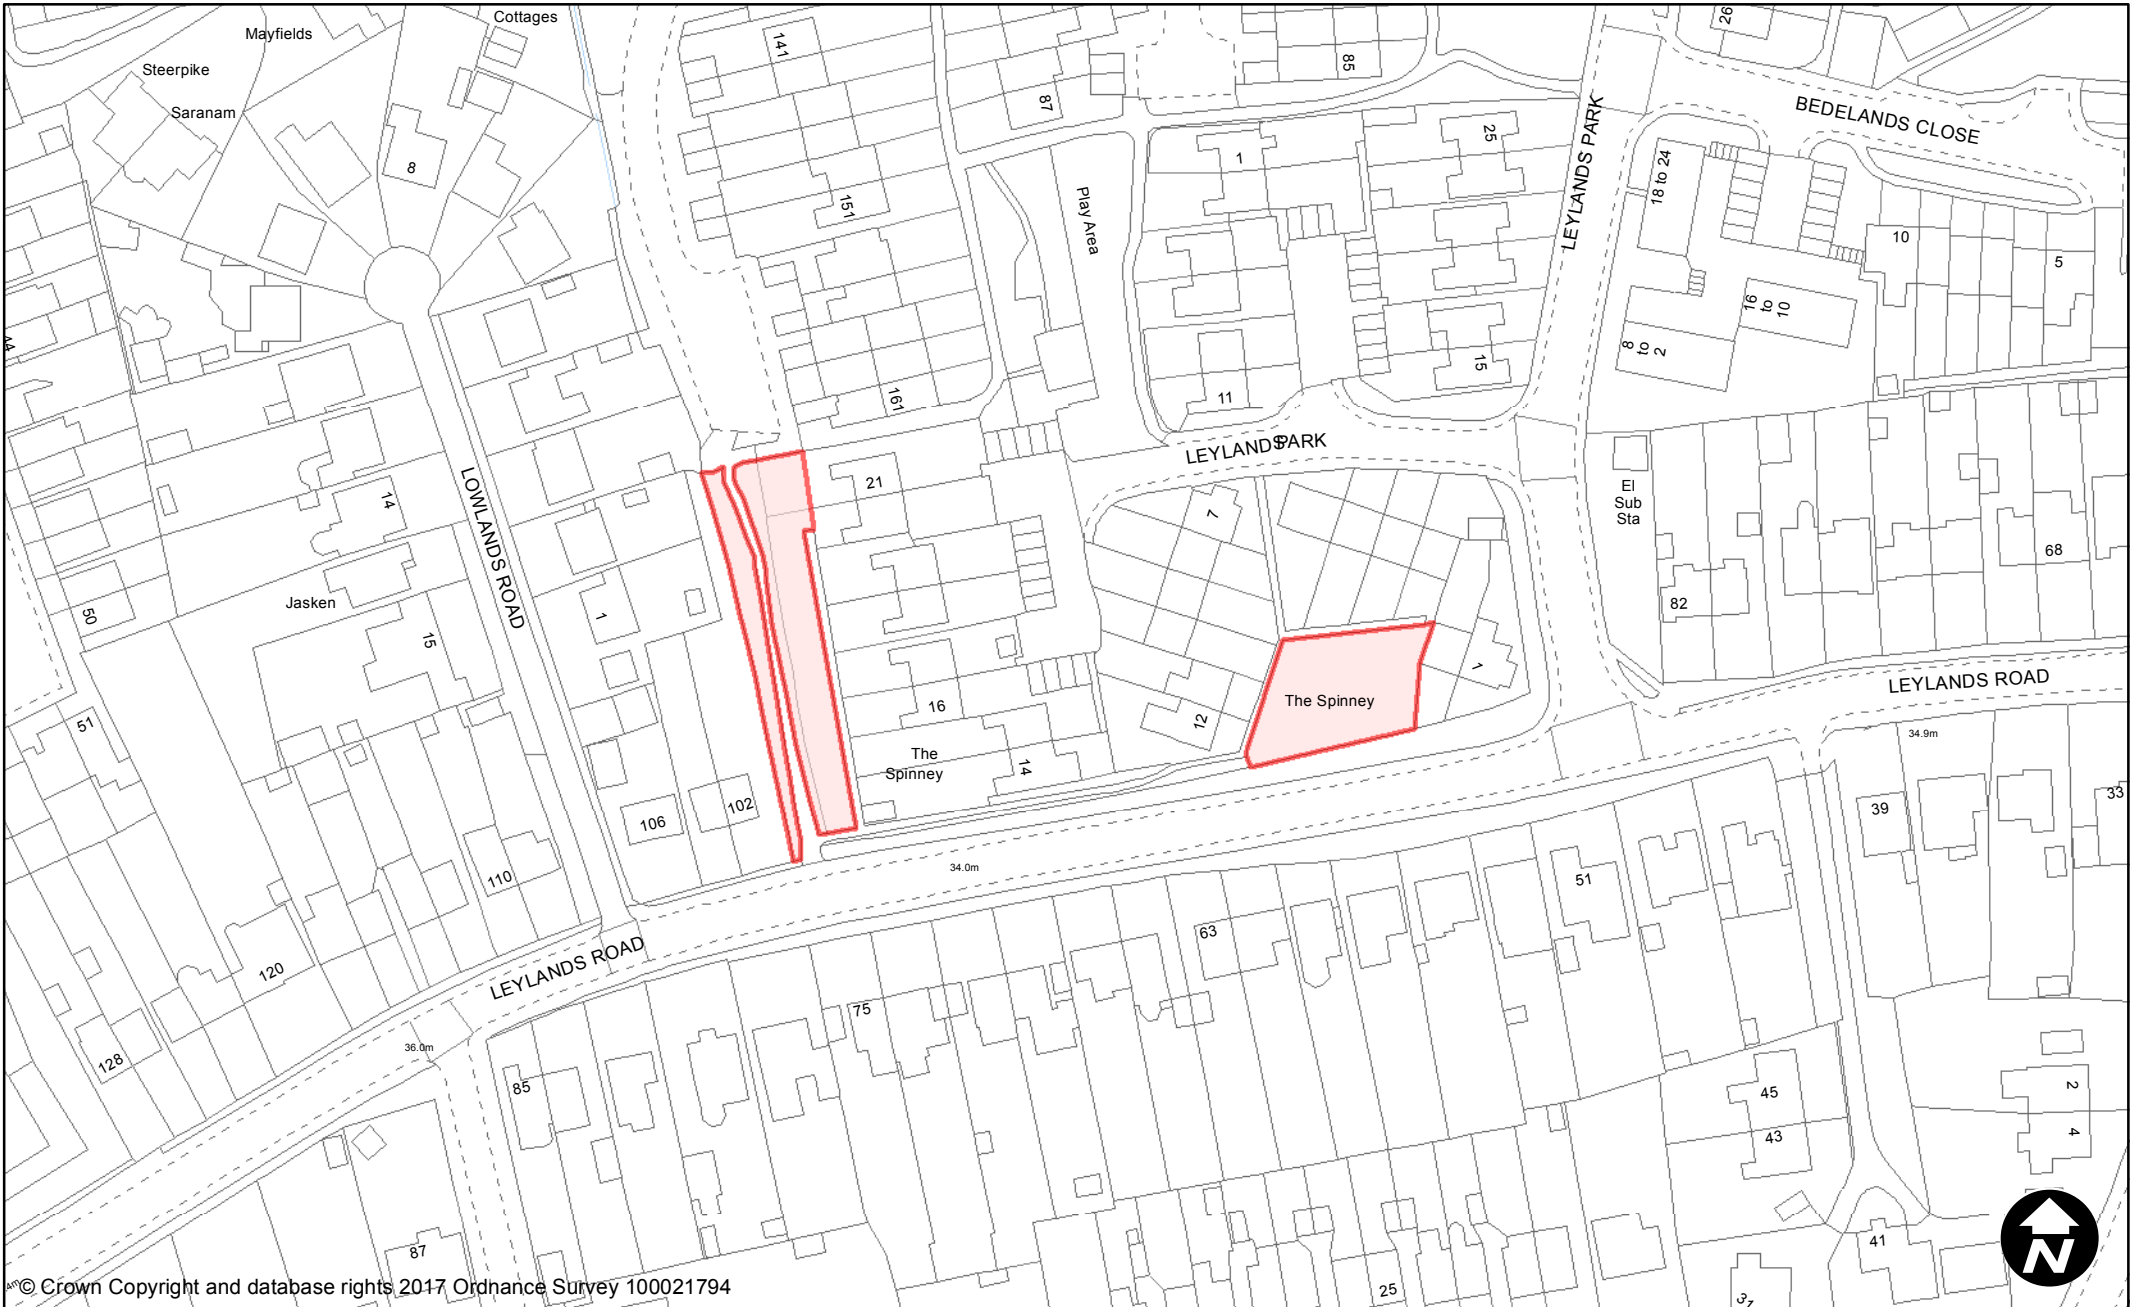

© Crown Copyright and database rights 2017 Ordnance Survey 100021794

**PUBLIC SPACE
PROTECTION ORDER
(SCHEDULE 1)**

Order Type: Dog Fouling
Site Name: The Spinney
Site Reference: PSPO/124/FL

Town / Parish: Burgess Hill

May 2017

Scale: 1:1,250