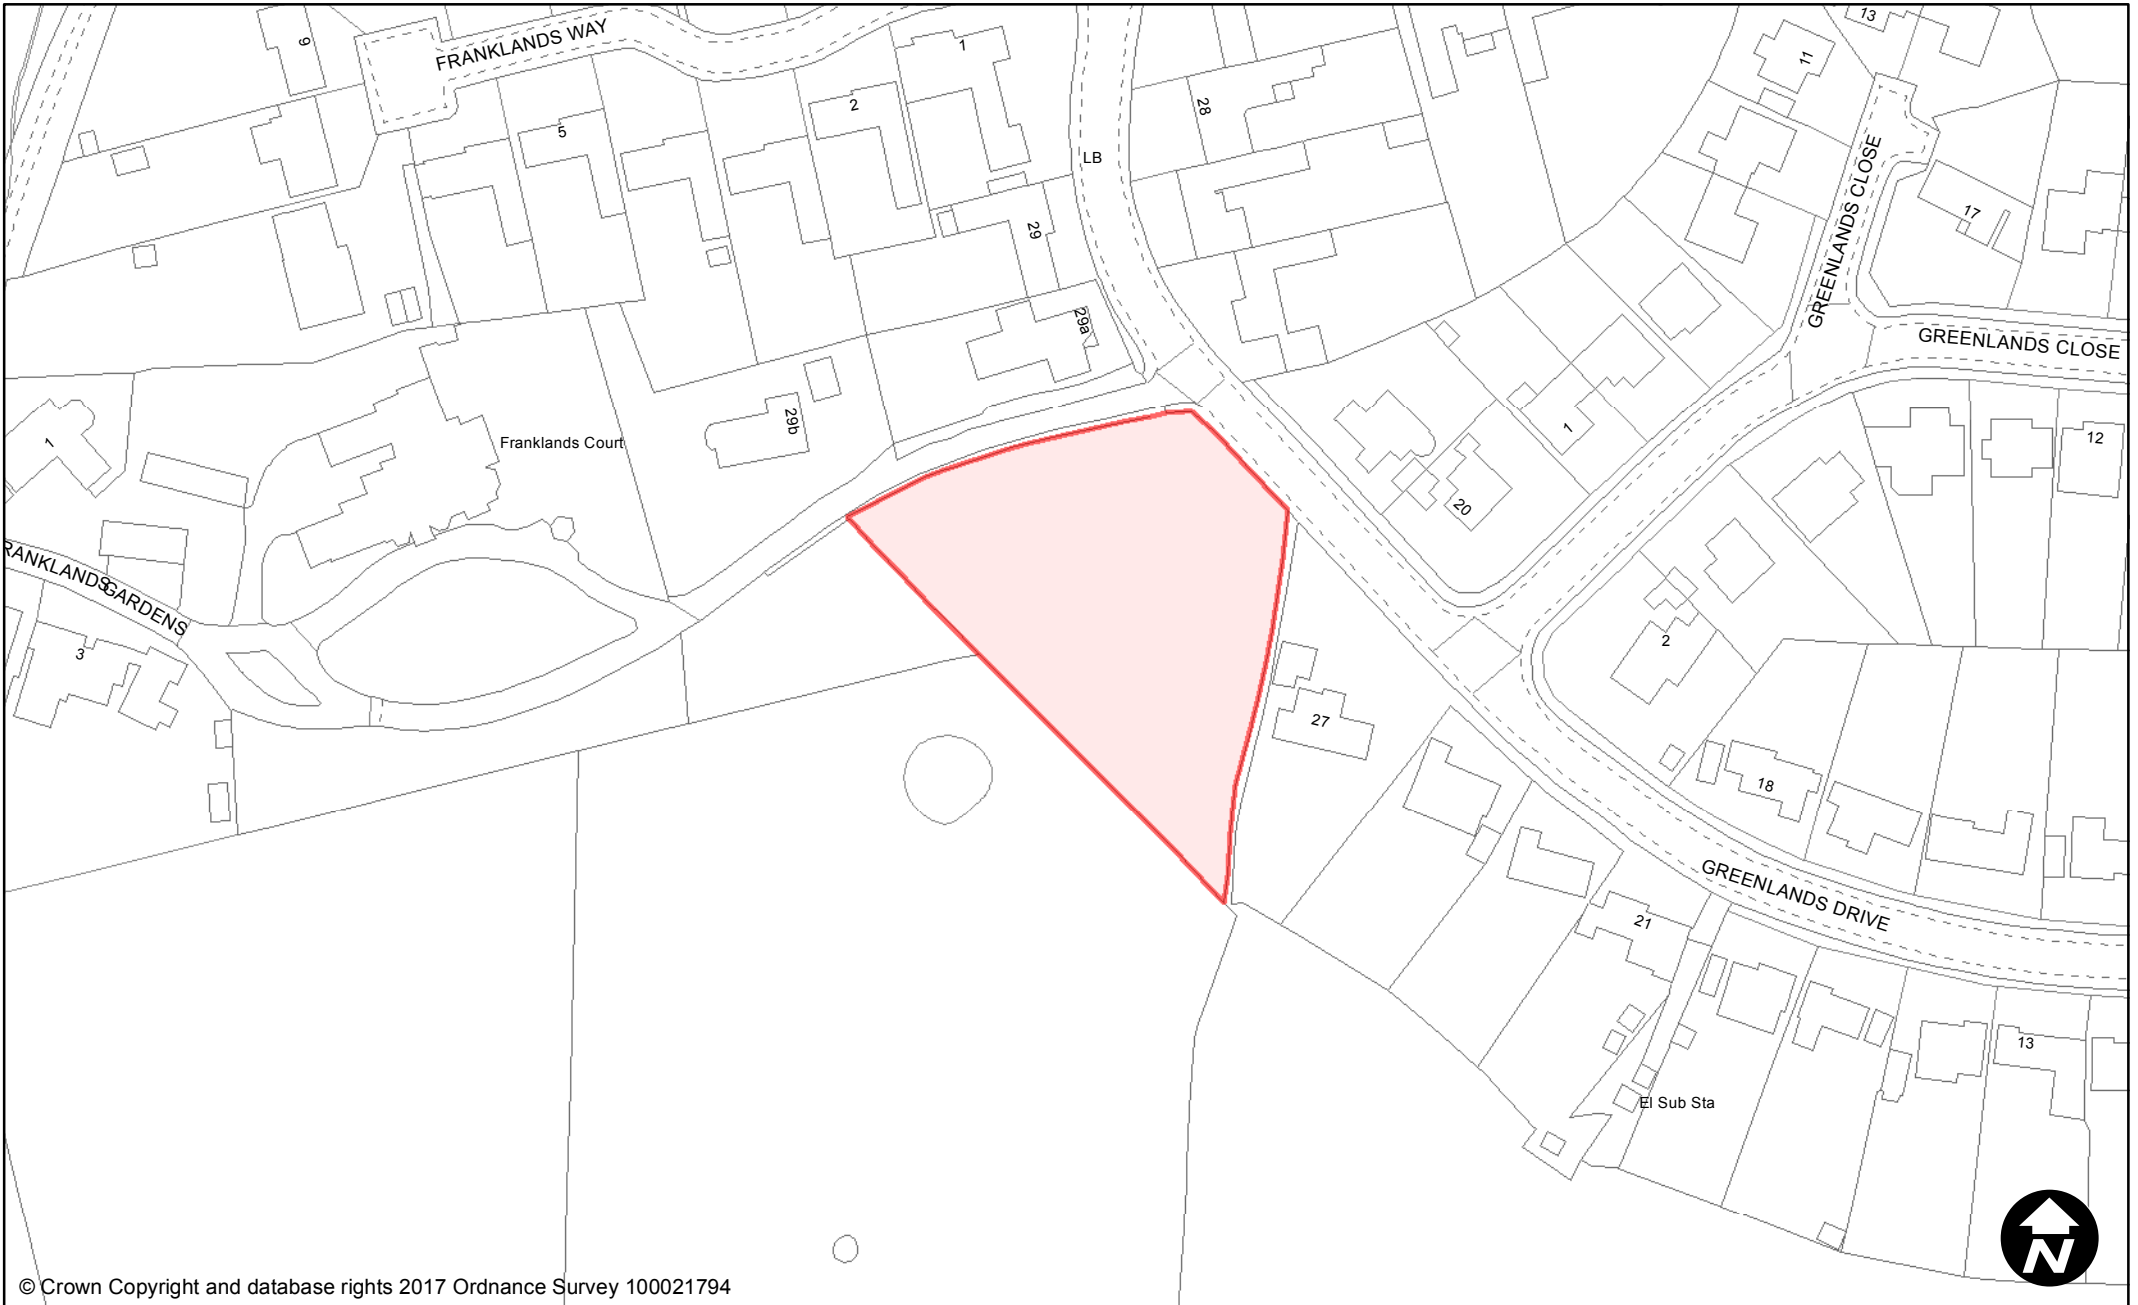

© Crown Copyright and database rights 2017 Ordnance Survey 100021794

**PUBLIC SPACE
PROTECTION ORDER
(SCHEDULE 1)**

Order Type: Dog Fouling
Site Name: Greenlands Drive
Site Reference: PSPO/072/FL

Town / Parish: Burgess Hill

May 2017

Scale: 1:1,250