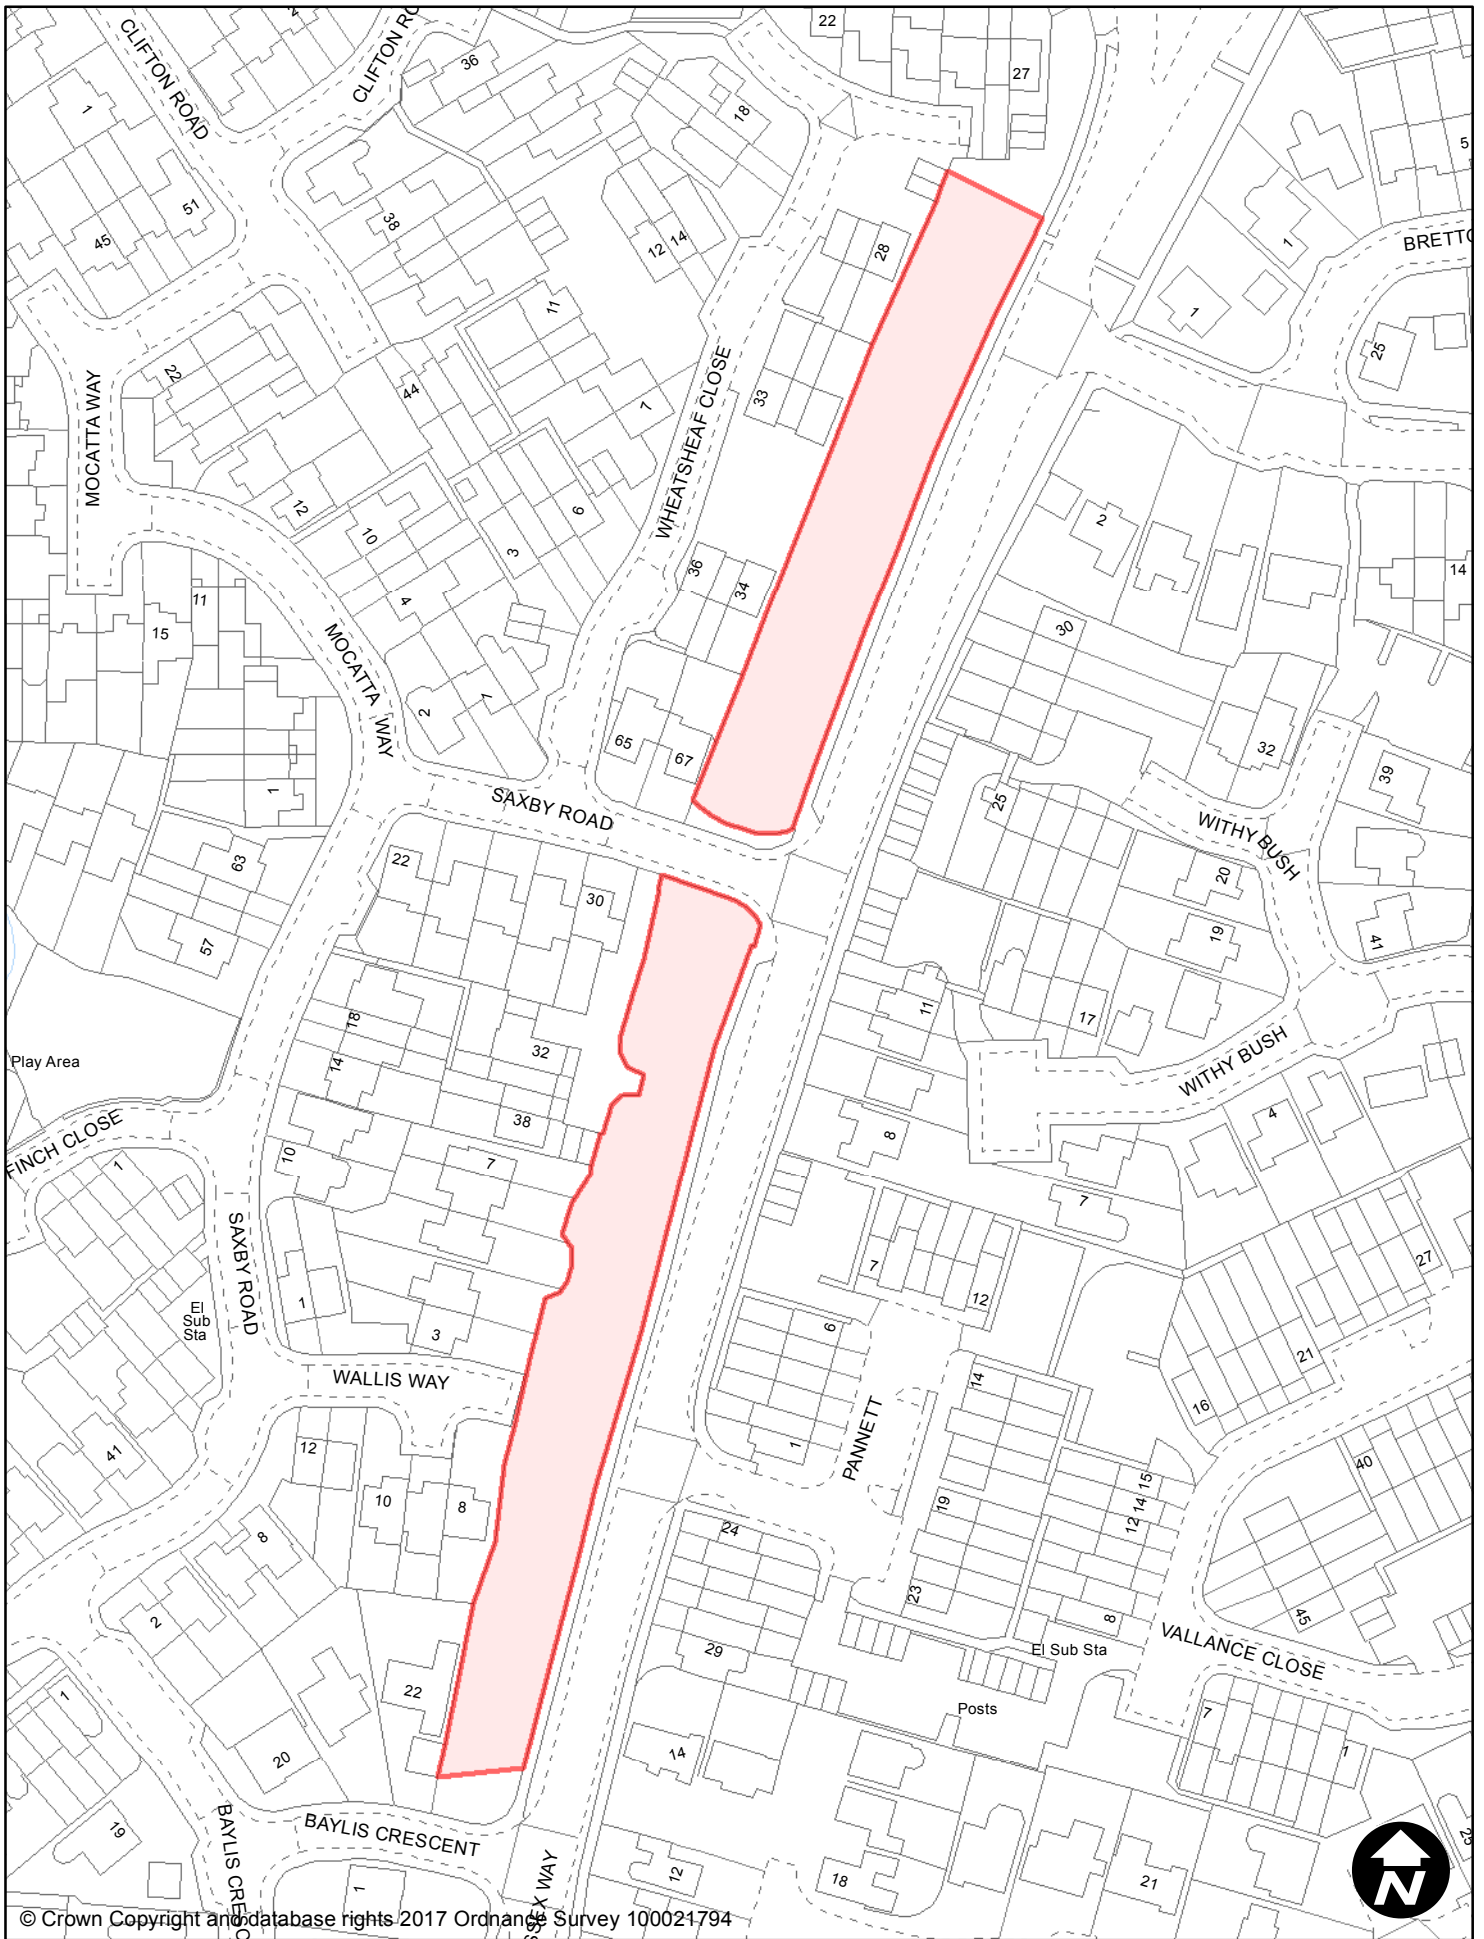

© Crown Copyright and database rights 2017 Ordnance Survey 100021794

PUBLIC SPACE PROTECTION ORDER (SCHEDULE 1)

May 2017

Order Type: Dog Fouling
Site Name: Sussex Way Copse
Site Reference: PSPO/117/FL

Scale: 1:1,250

Town / Parish: Burgess Hill