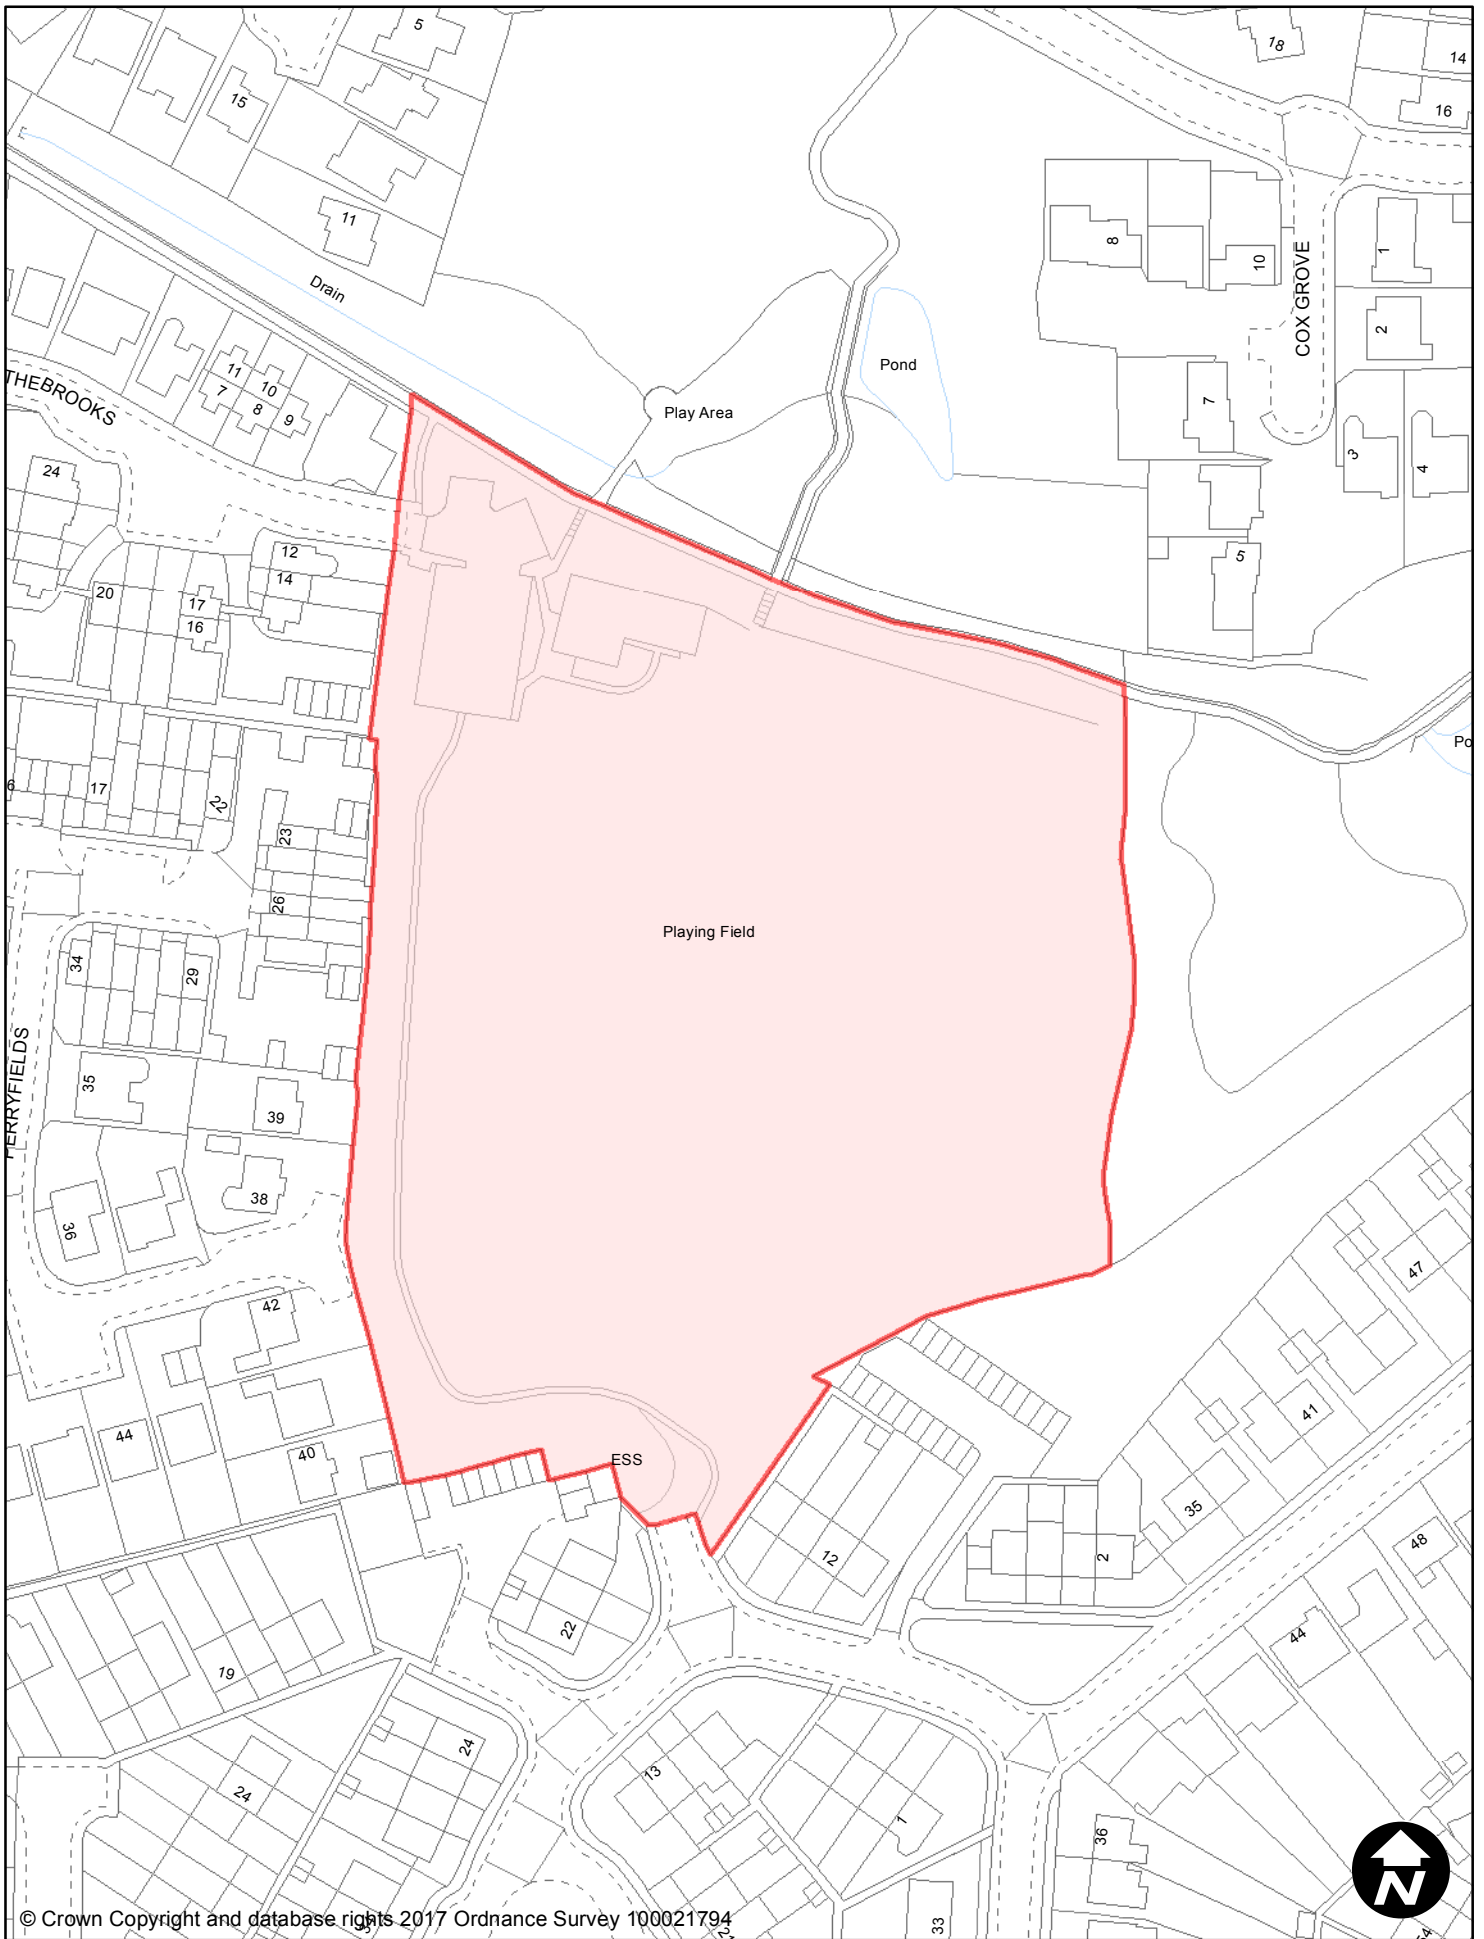

© Crown Copyright and database rights 2017 Ordnance Survey 100021794

PUBLIC SPACE PROTECTION ORDER (SCHEDULE 1)

Order Type: Dog Fouling
Site Name: West End Farm
Site Reference: PSPO/290/FL

Town / Parish: Burgess Hill

May 2017

Scale: 1:1,250