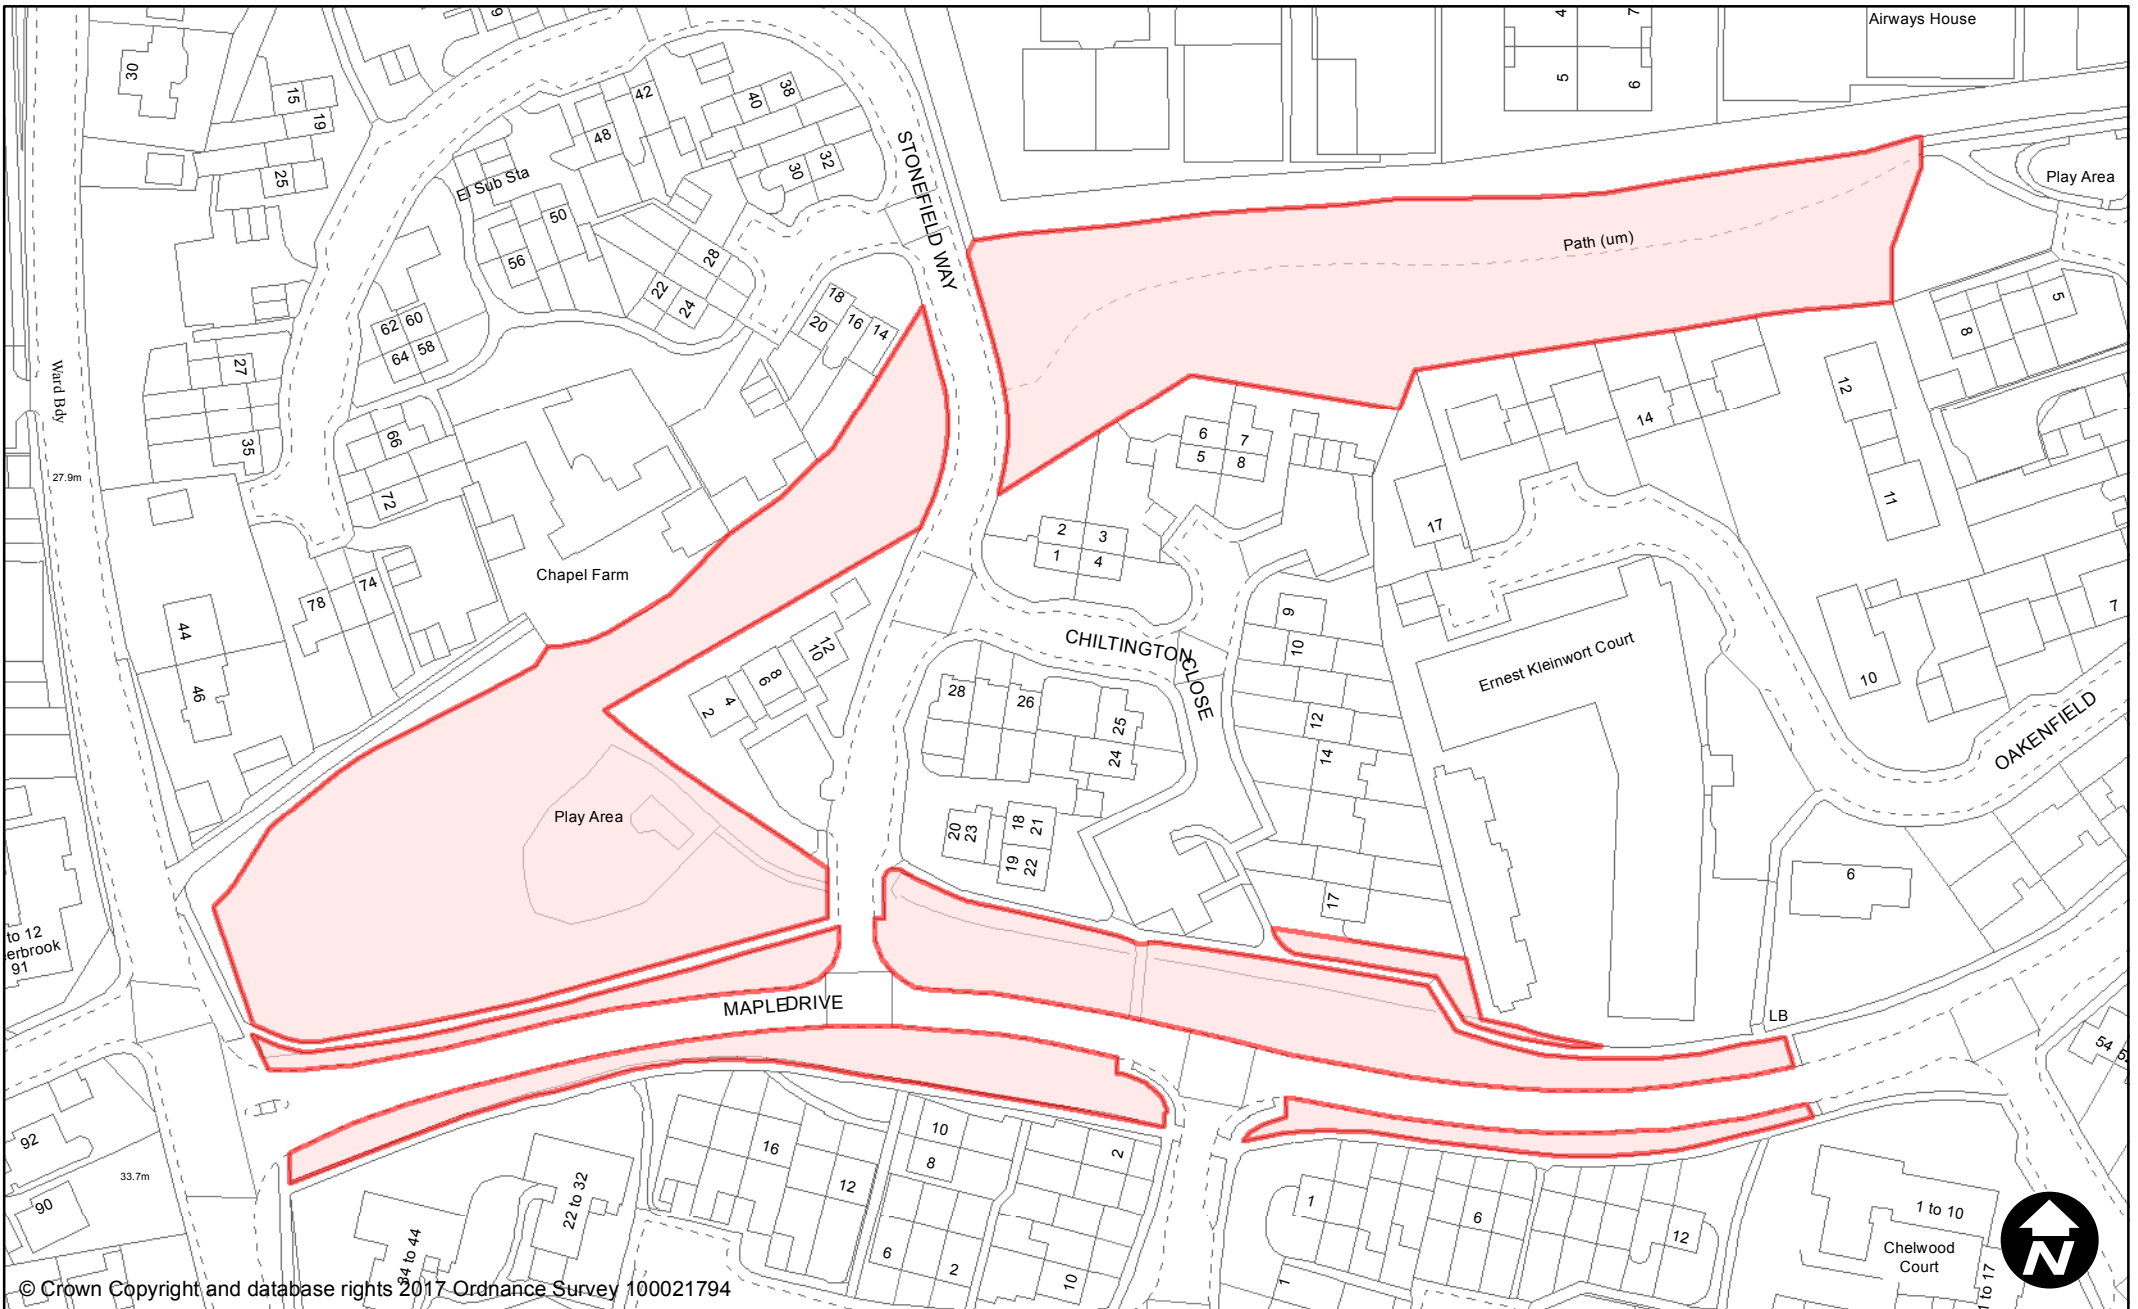

© Crown Copyright and database rights 2017 Ordnance Survey 100021794

**PUBLIC SPACE
PROTECTION ORDER
(SCHEDULE 1)**

Order Type: Dog Fouling
Site Name: Maple Drive Pond Site
Site Reference: PSPO/092/FL

Town / Parish: Burgess Hill

May 2017

Scale: 1:1,250