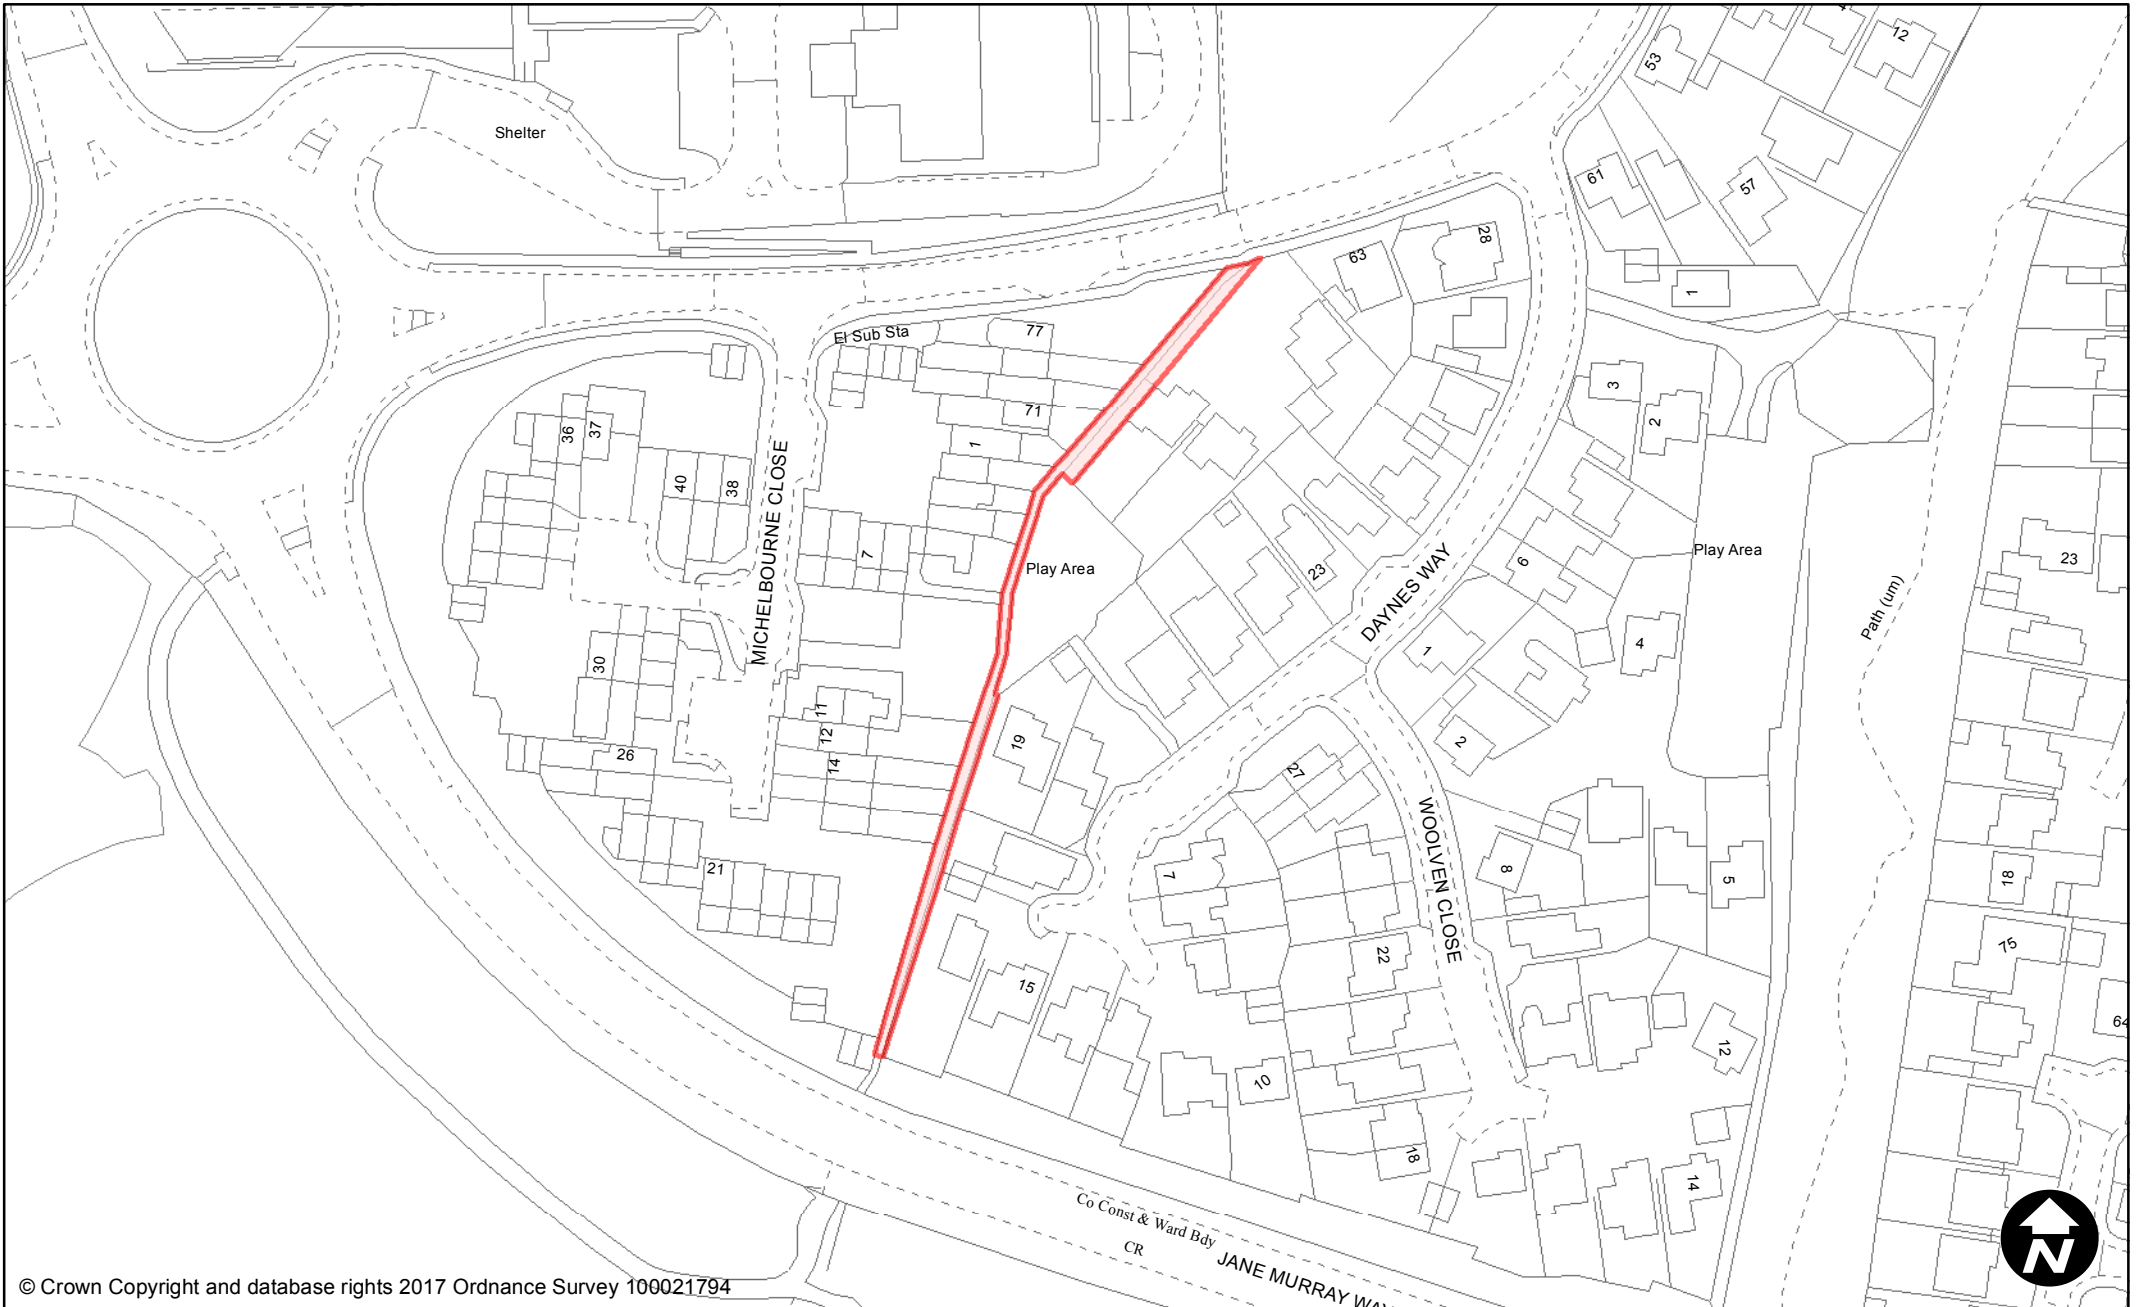

© Crown Copyright and database rights 2017 Ordnance Survey 100021794

**PUBLIC SPACE
PROTECTION ORDER
(SCHEDULE 1)**

Order Type: Dog Fouling
Site Name: Jane Murray Way to Hammonds Ridge Footpath
Site Reference: PSPO/083/FL
Town / Parish: Burgess Hill

May 2017

Scale: 1:1,250