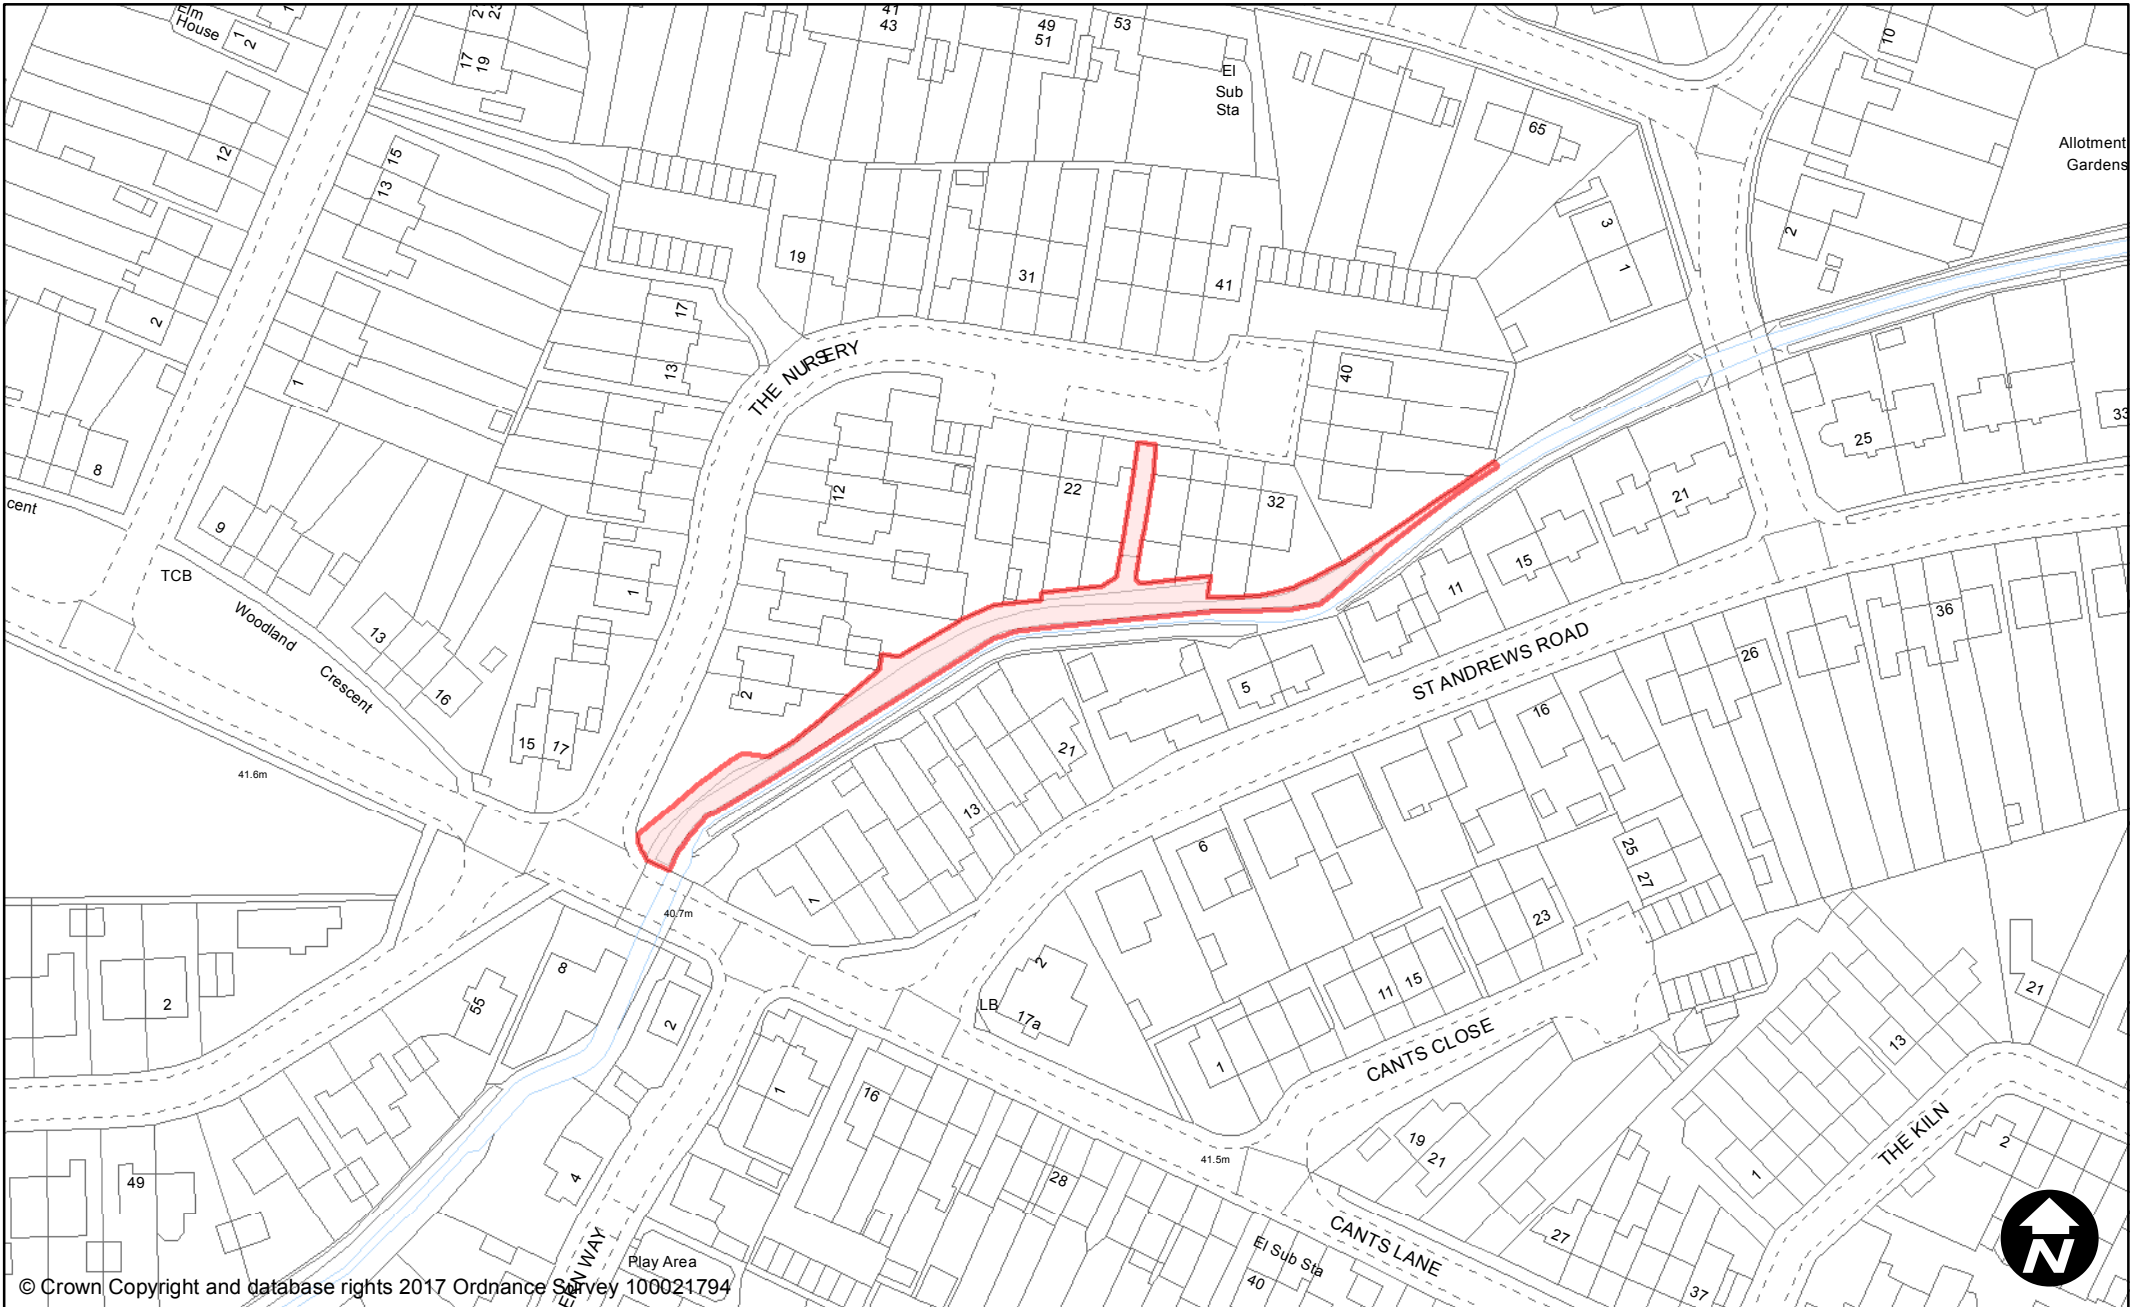

© Crown Copyright and database rights 2017 Ordnance Survey 100021794

**PUBLIC SPACE
PROTECTION ORDER
(SCHEDULE 1)**

Order Type: Dog Fouling
Site Name: The Nursery
Site Reference: PSPO/121/FL

Town / Parish: Burgess Hill

May 2017

Scale: 1:1,250