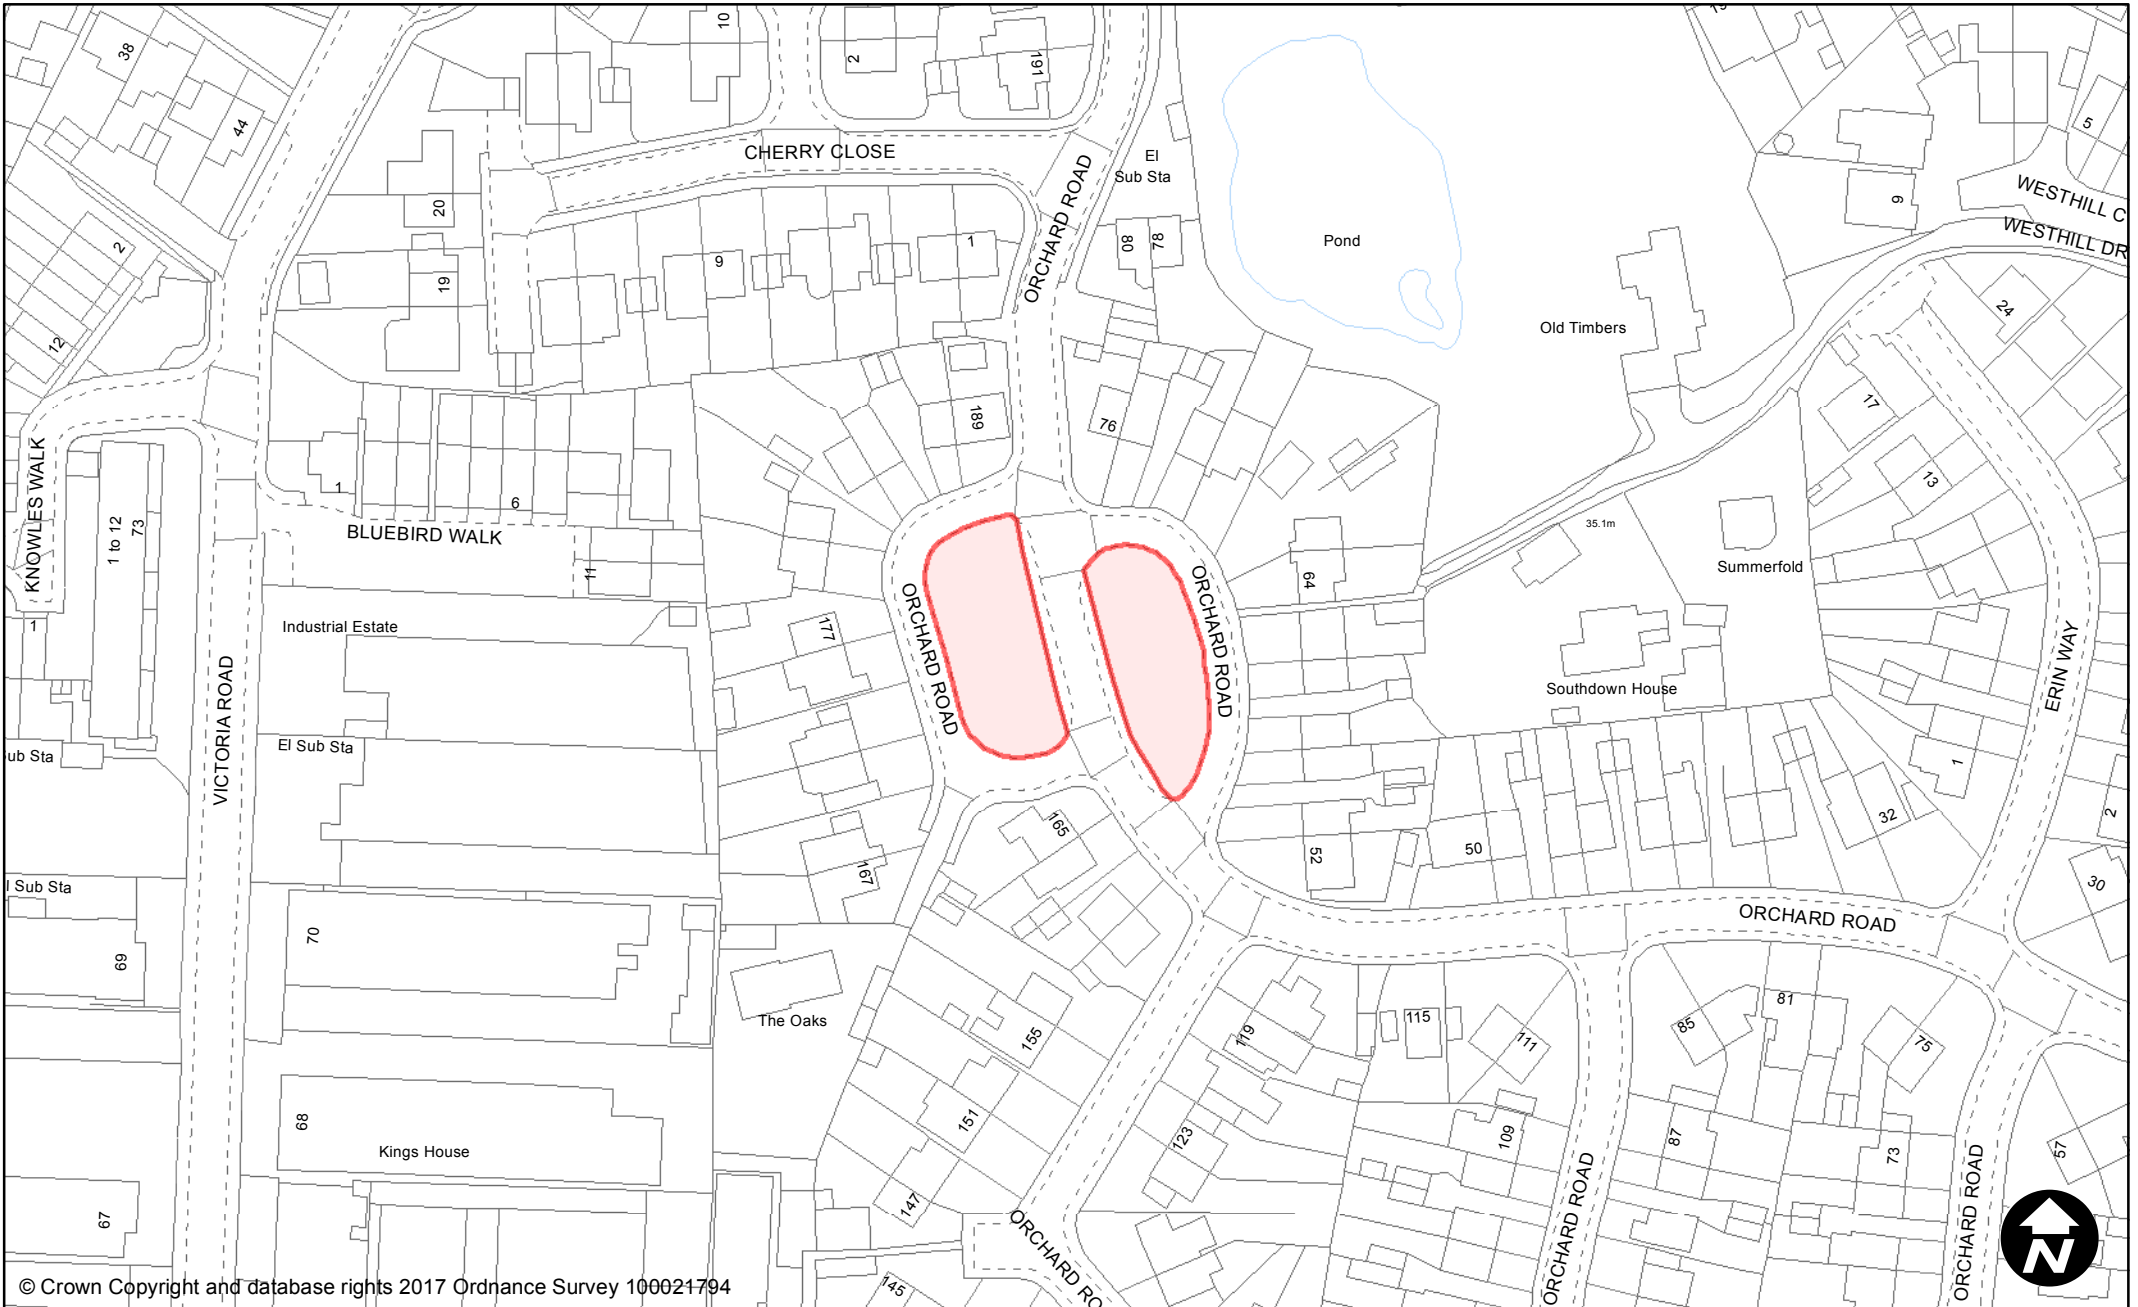

May 2017

Scale: 1:1,250

© Crown Copyright and database rights 2017 Ordnance Survey 100021794

**PUBLIC SPACE  
PROTECTION ORDER  
(SCHEDULE 1)**

**Order Type:** Dog Fouling  
**Site Name:** Orchard Road  
**Site Reference:** PSPO/097/FL