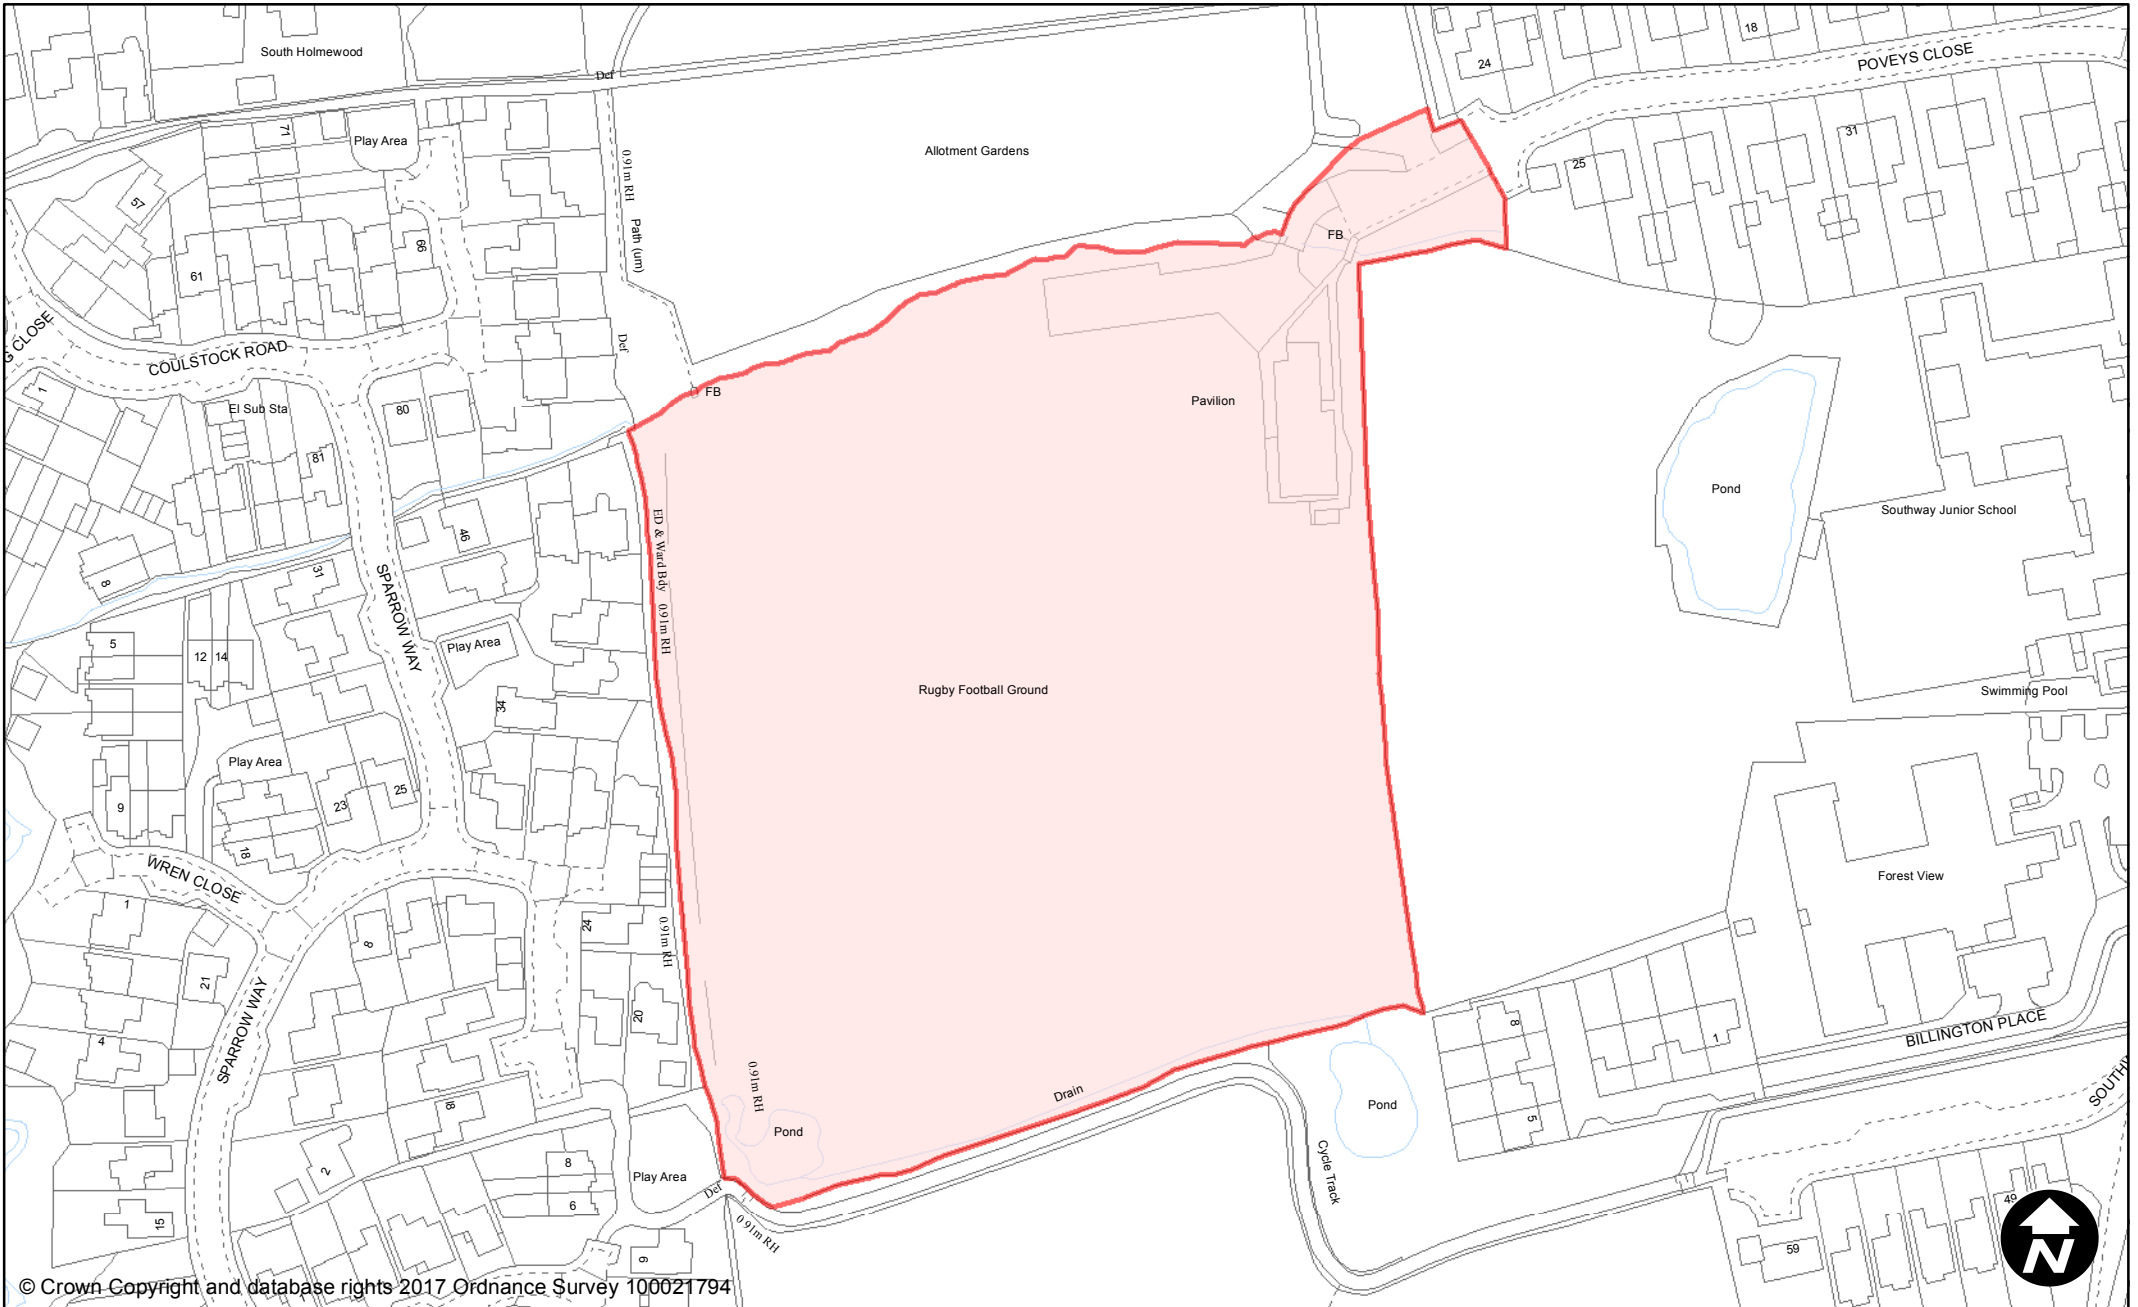

**PUBLIC SPACE
PROTECTION ORDER
(SCHEDULE 1)**

Order Type: Dog Fouling
Site Name: Southway Recreation Ground
Site Reference: PSPO/289/FL
Town / Parish: Burgess Hill

May 2017

Scale: 1:1,600