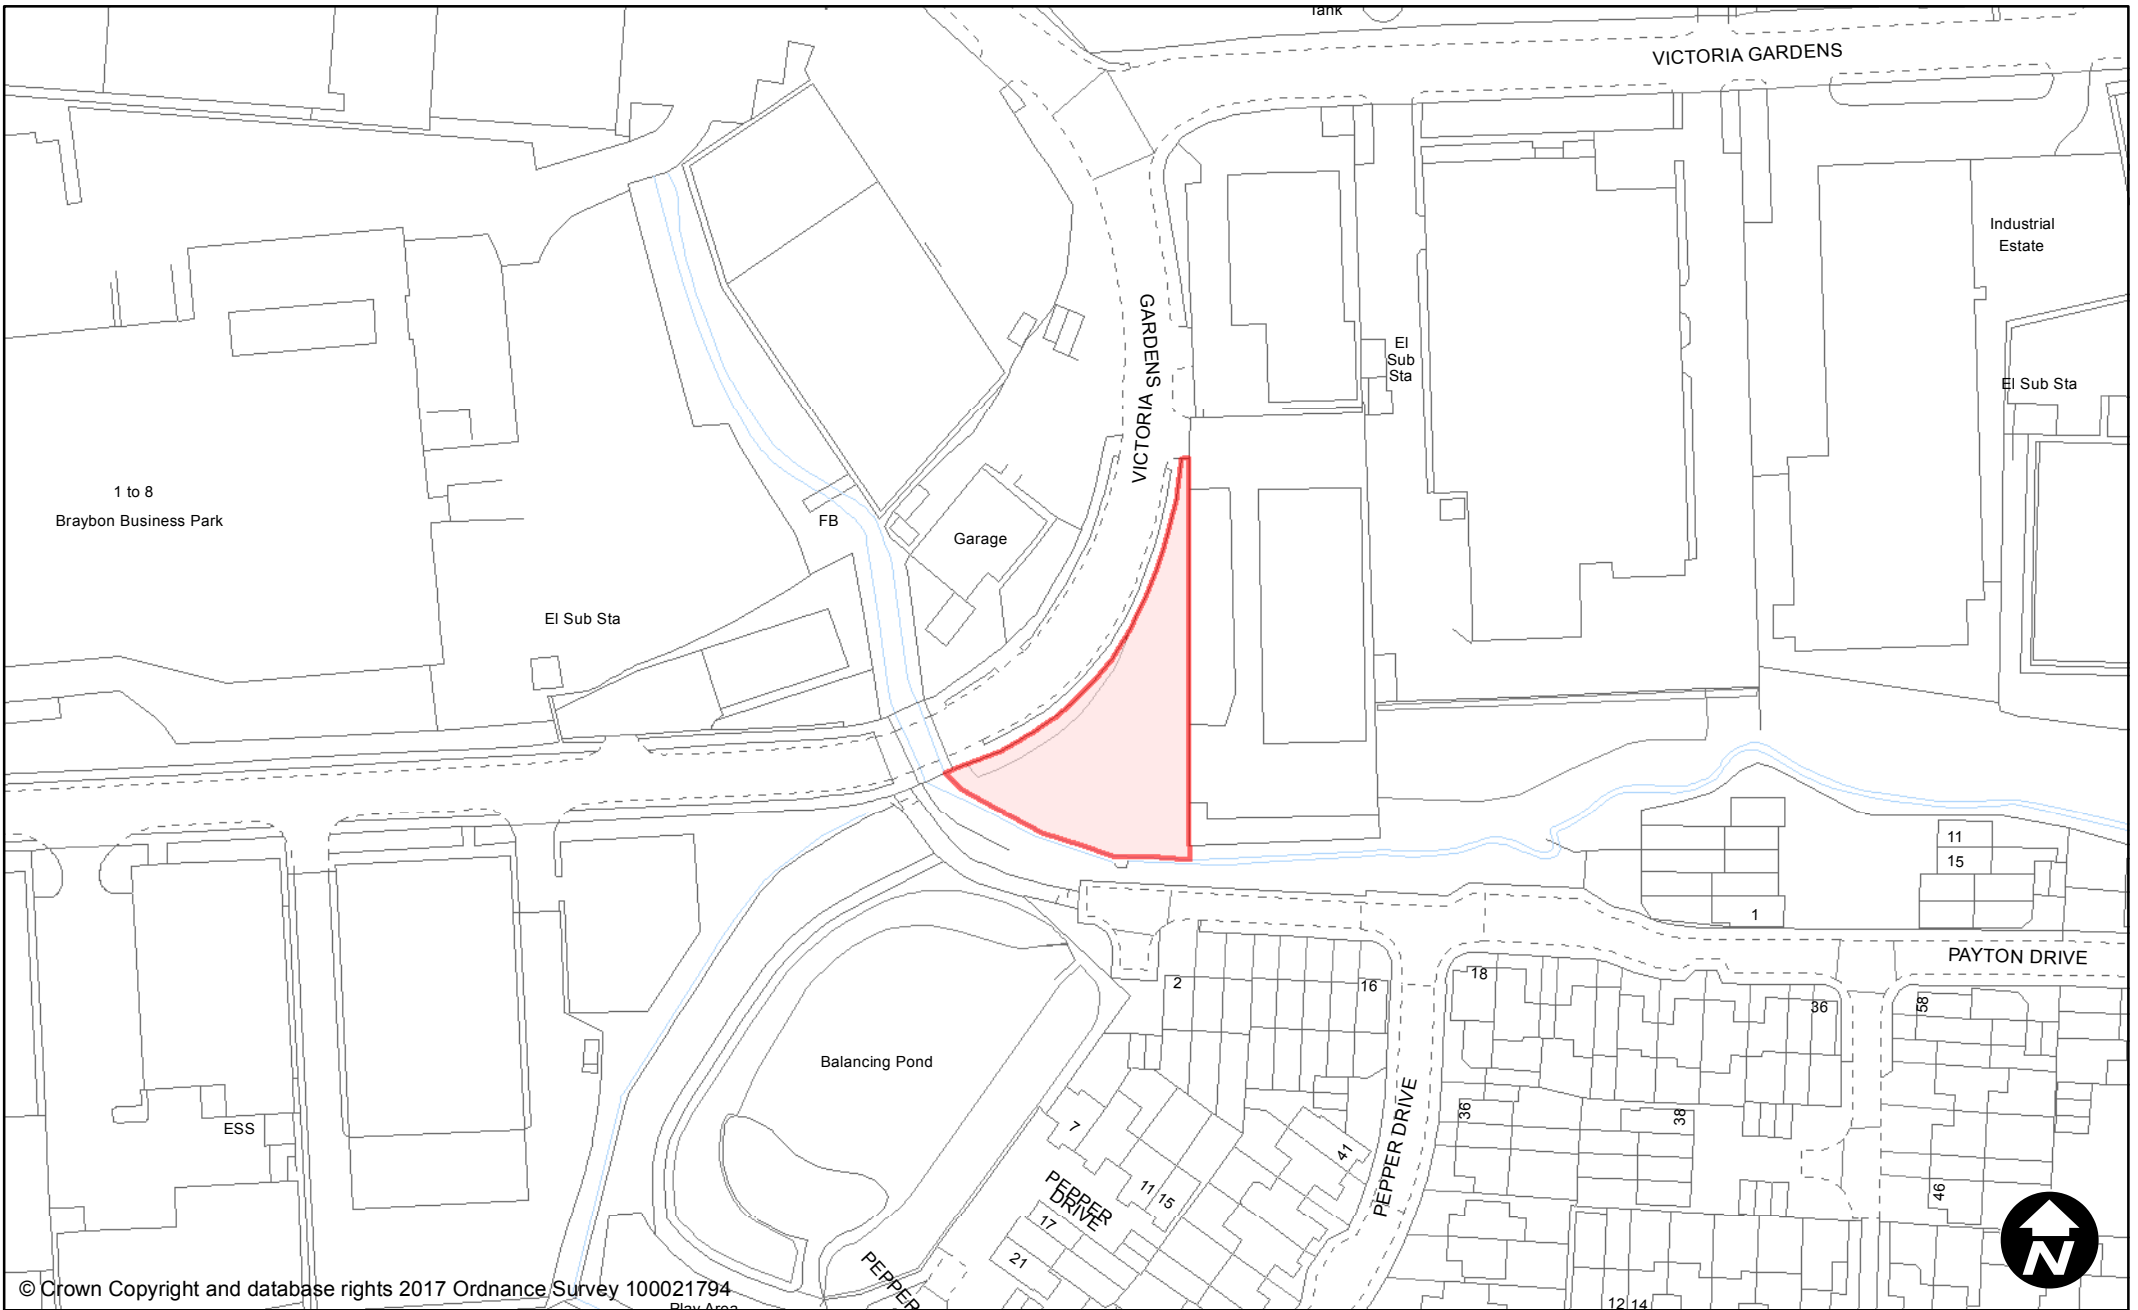

### **Dog Fouling**

Burgess Hill

Maps are sorted by site name

© Crown Copyright and database rights 2017 Ordnance Survey 100021794

**PUBLIC SPACE  
PROTECTION ORDER  
(SCHEDULE 1)**

**Order Type:** Dog Fouling  
**Site Name:** Albert Drive Industrial Estate  
**Site Reference:** PSPO/042/FL  
**Town / Parish:** Burgess Hill