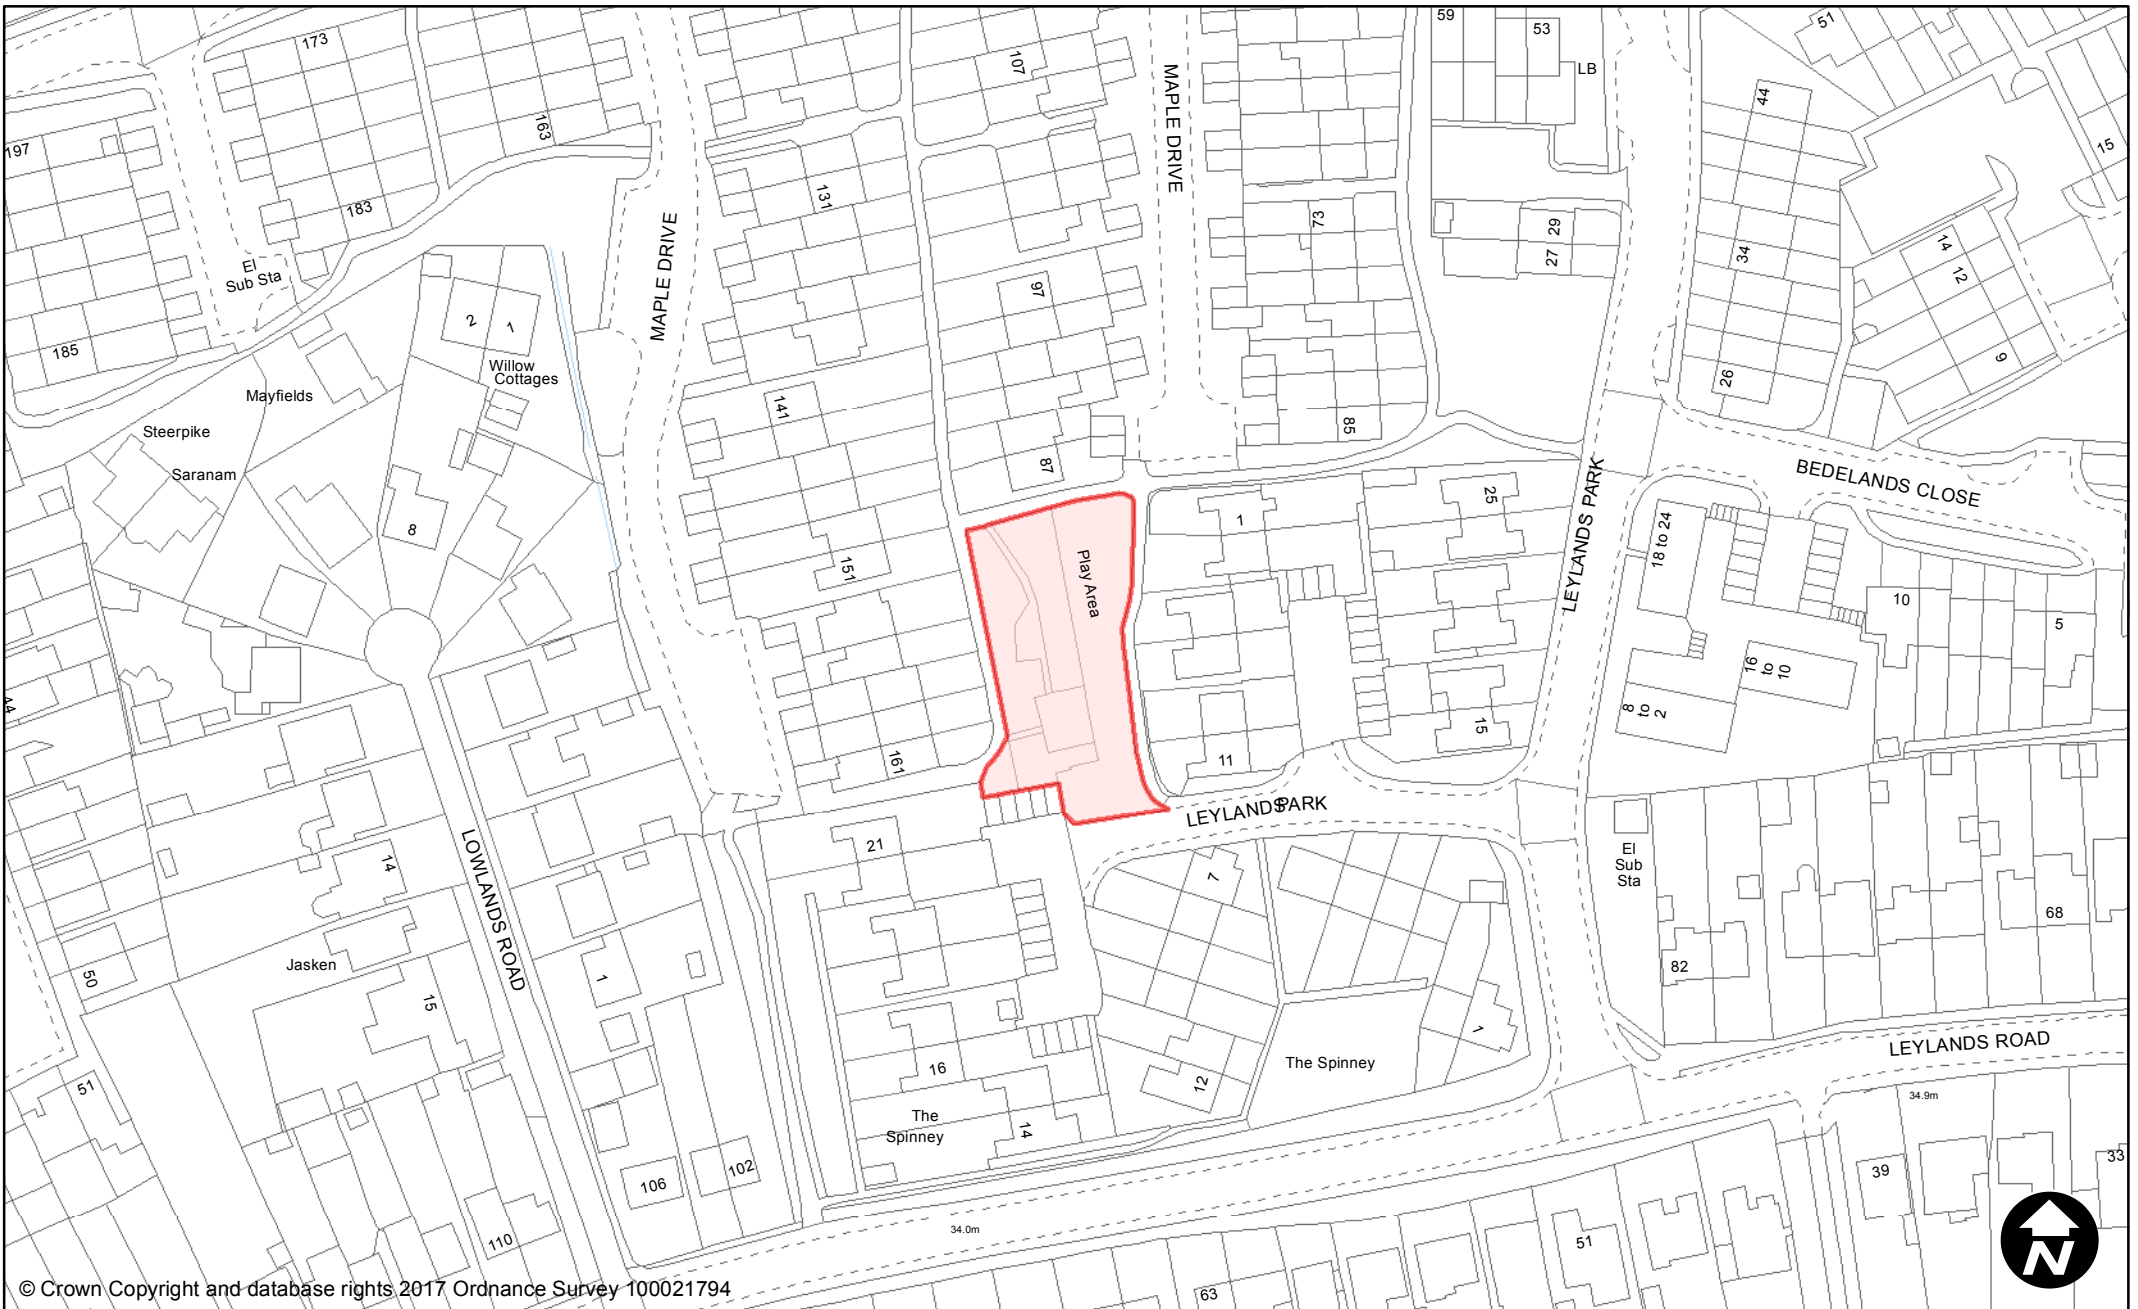

© Crown Copyright and database rights 2017 Ordnance Survey 100021794

**PUBLIC SPACE
PROTECTION ORDER
(SCHEDULE 1)**

Order Type: Dog Fouling
Site Name: Leylands Park Play Area
Site Reference: PSPO/087/FL

Town / Parish: Burgess Hill

May 2017

Scale: 1:1,250