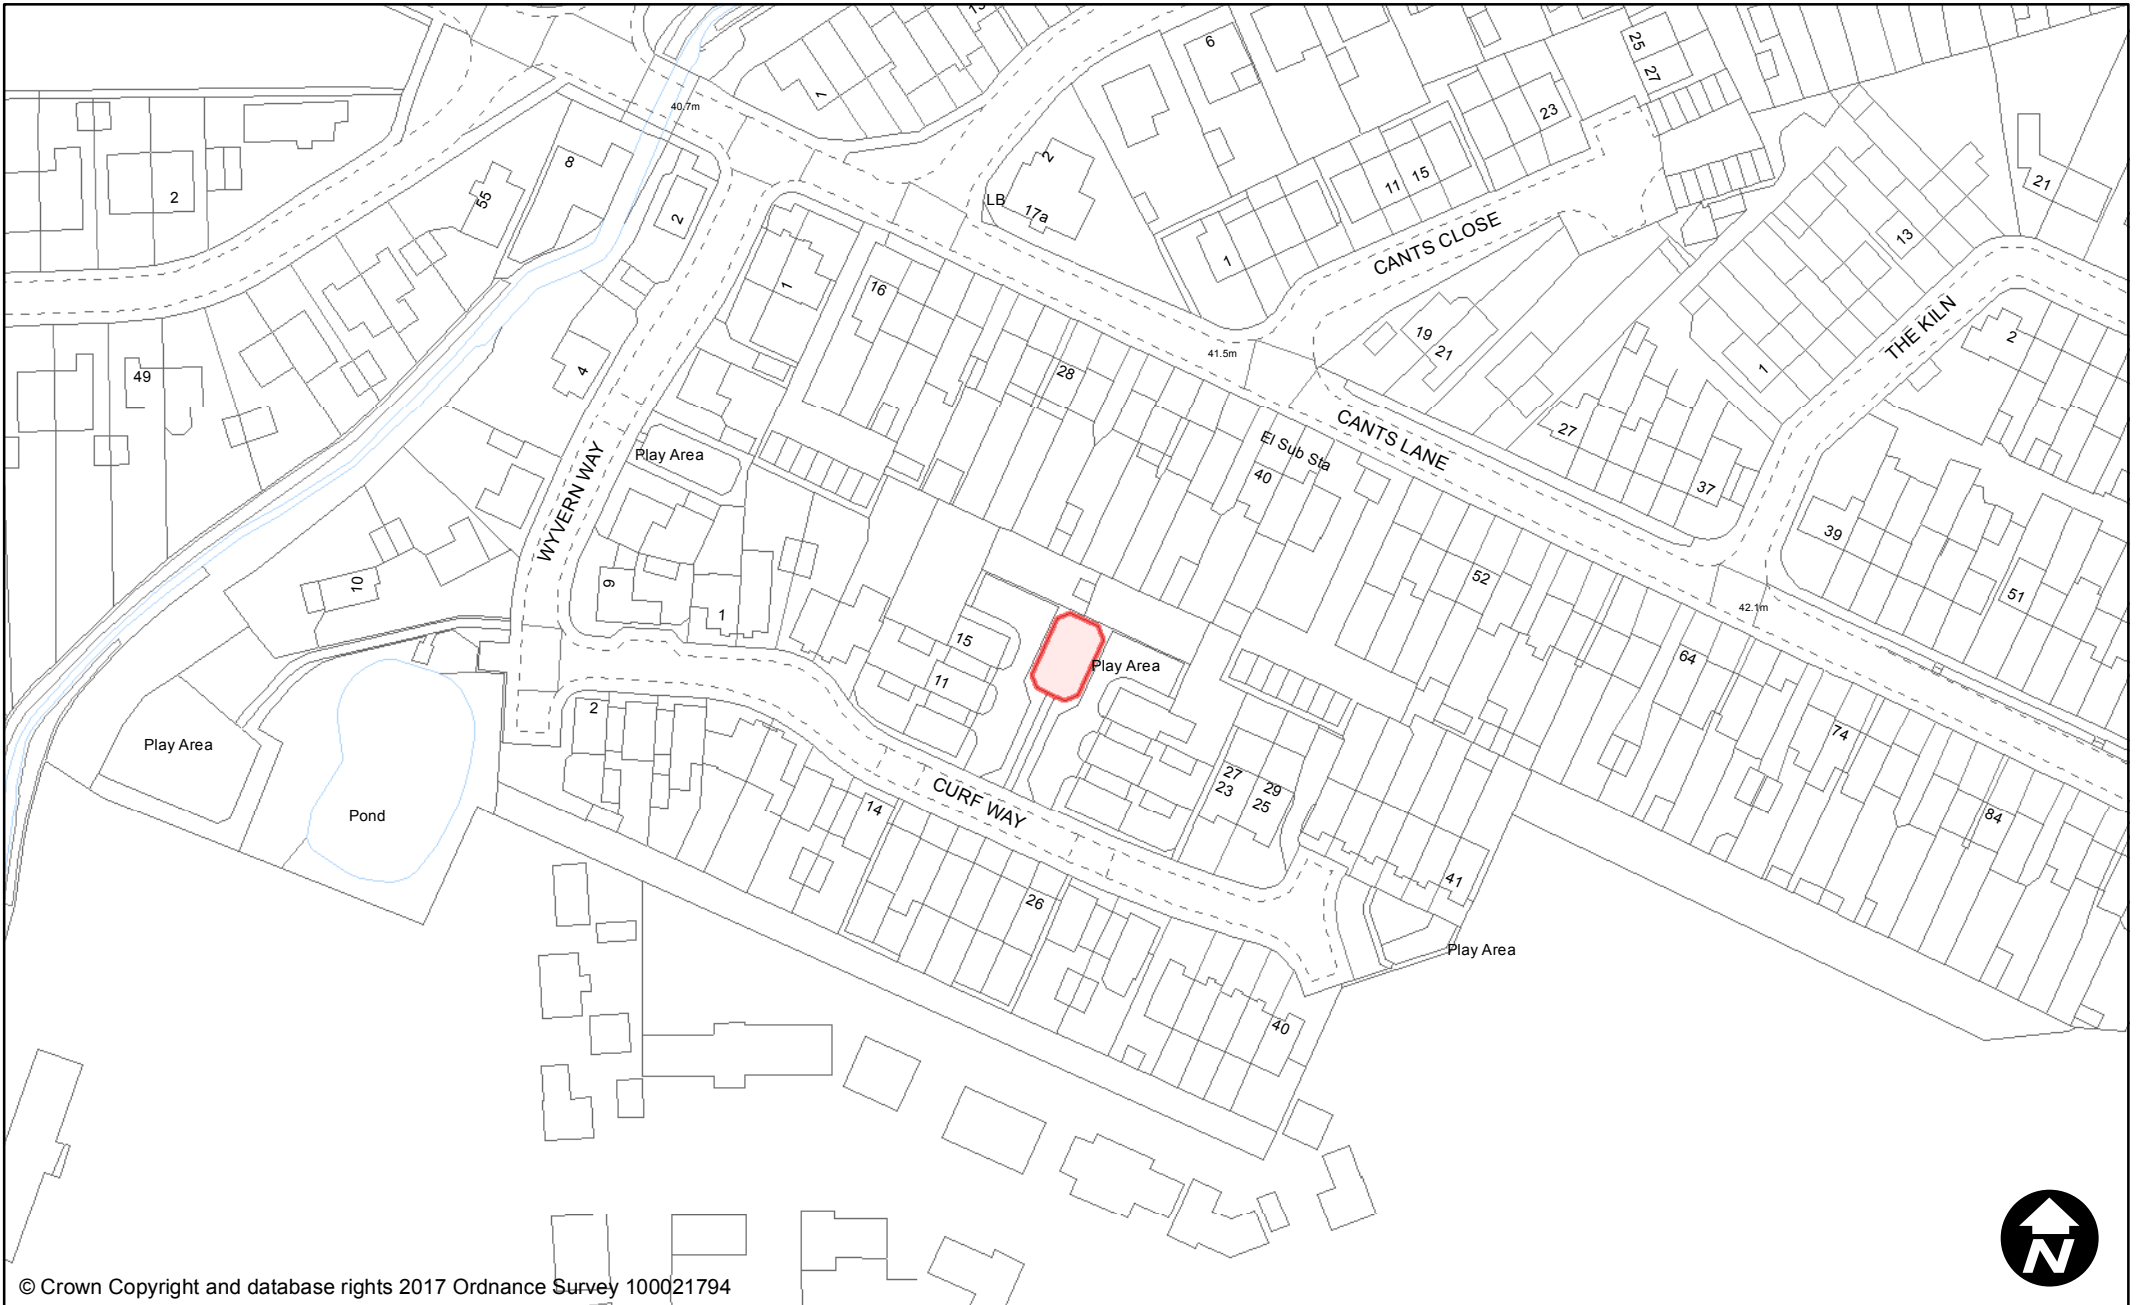

© Crown Copyright and database rights 2017 Ordnance Survey 100021794

**PUBLIC SPACE
PROTECTION ORDER
(SCHEDULE 1)**

Order Type: Dog Fouling
Site Name: Curf Way Toddler Play Area (Adjacent Nos.15-17)
Site Reference: PSPO/057/FL
Town / Parish: Burgess Hill

May 2017

Scale: 1:1,250