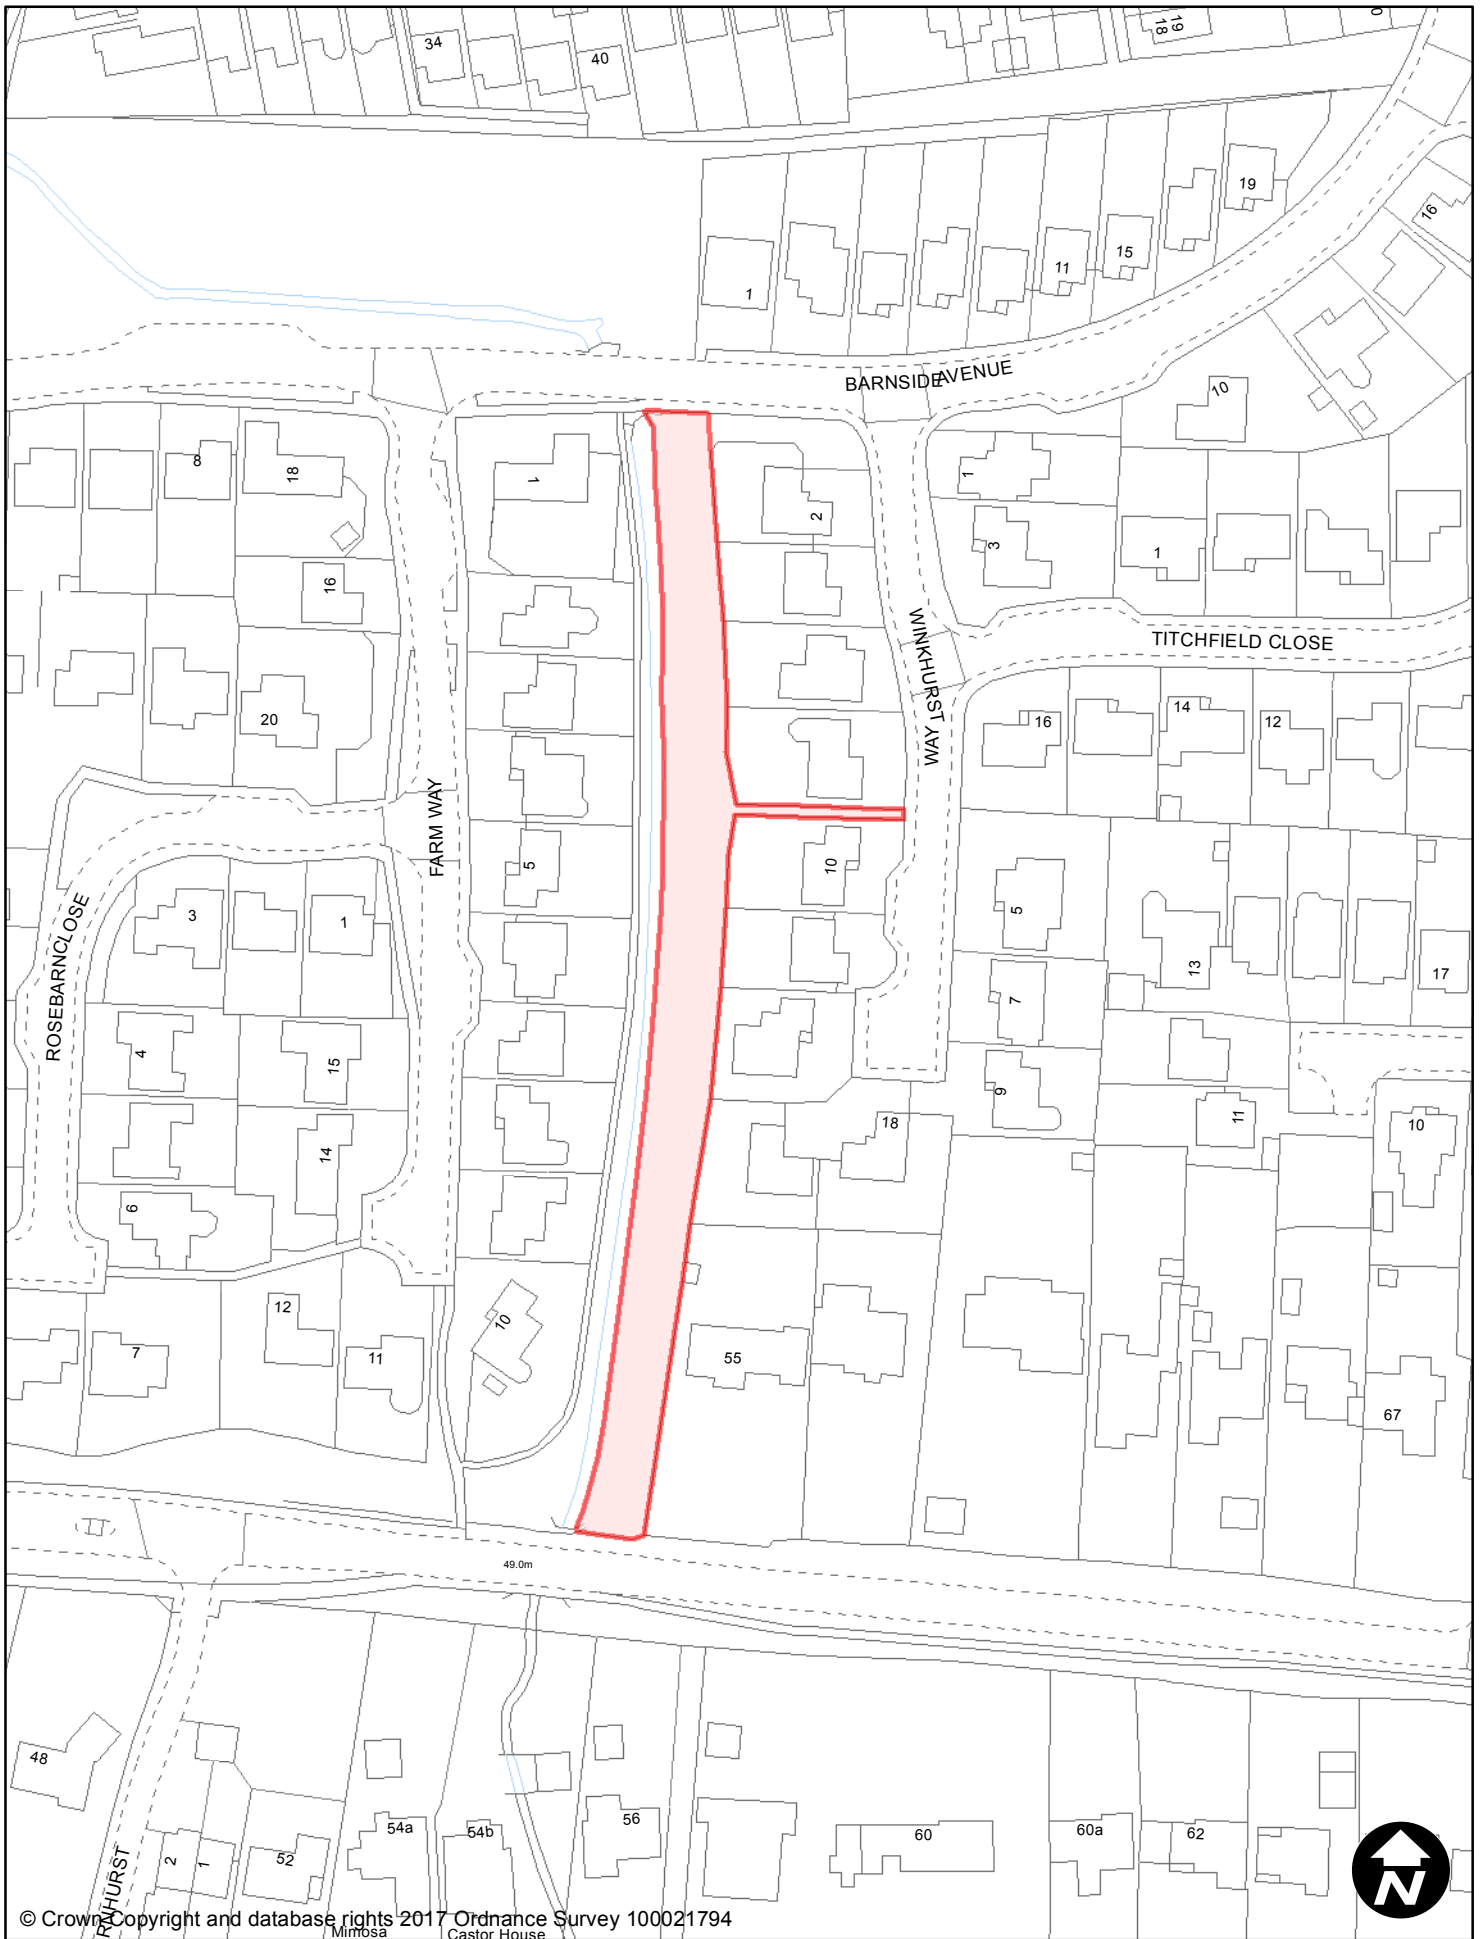

© Crown Copyright and database rights 2017 Ordnance Survey 100021794

PUBLIC SPACE PROTECTION ORDER (SCHEDULE 1)

Order Type: Dog Fouling
Site Name: Folders Brook
Site Reference: PSPO/062/FL

Town / Parish: Burgess Hill

May 2017

Scale: 1:1,250