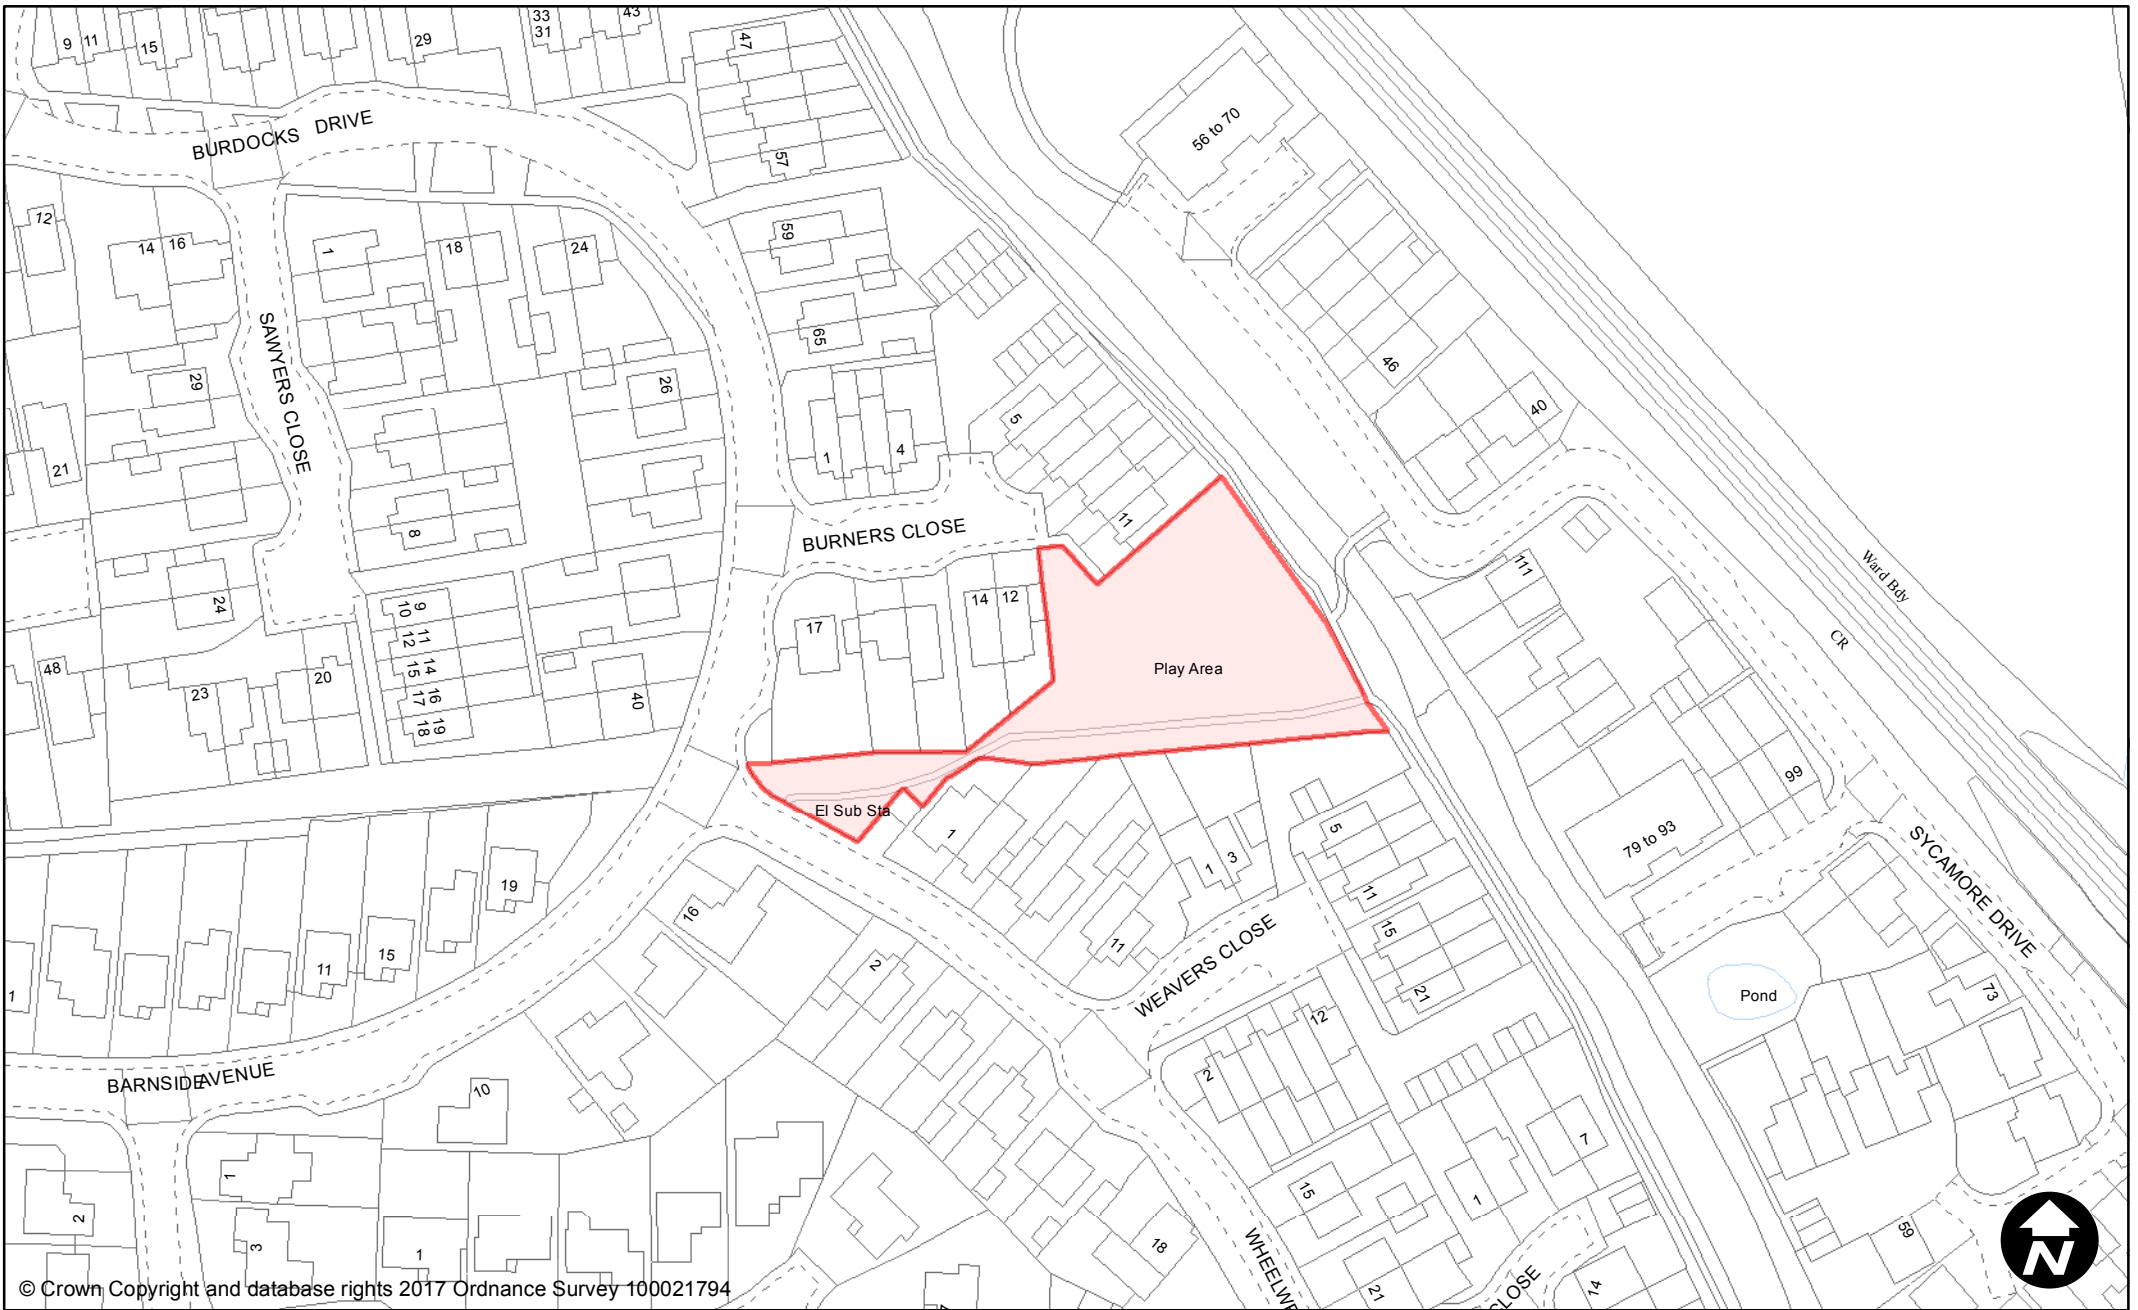

© Crown Copyright and database rights 2017 Ordnance Survey 100021794

**PUBLIC SPACE
PROTECTION ORDER
(SCHEDULE 1)**

Order Type: Dog Fouling
Site Name: Burners Close
Site Reference: PSPO/049/FL

Town / Parish: Burgess Hill

May 2017

Scale: 1:1,250