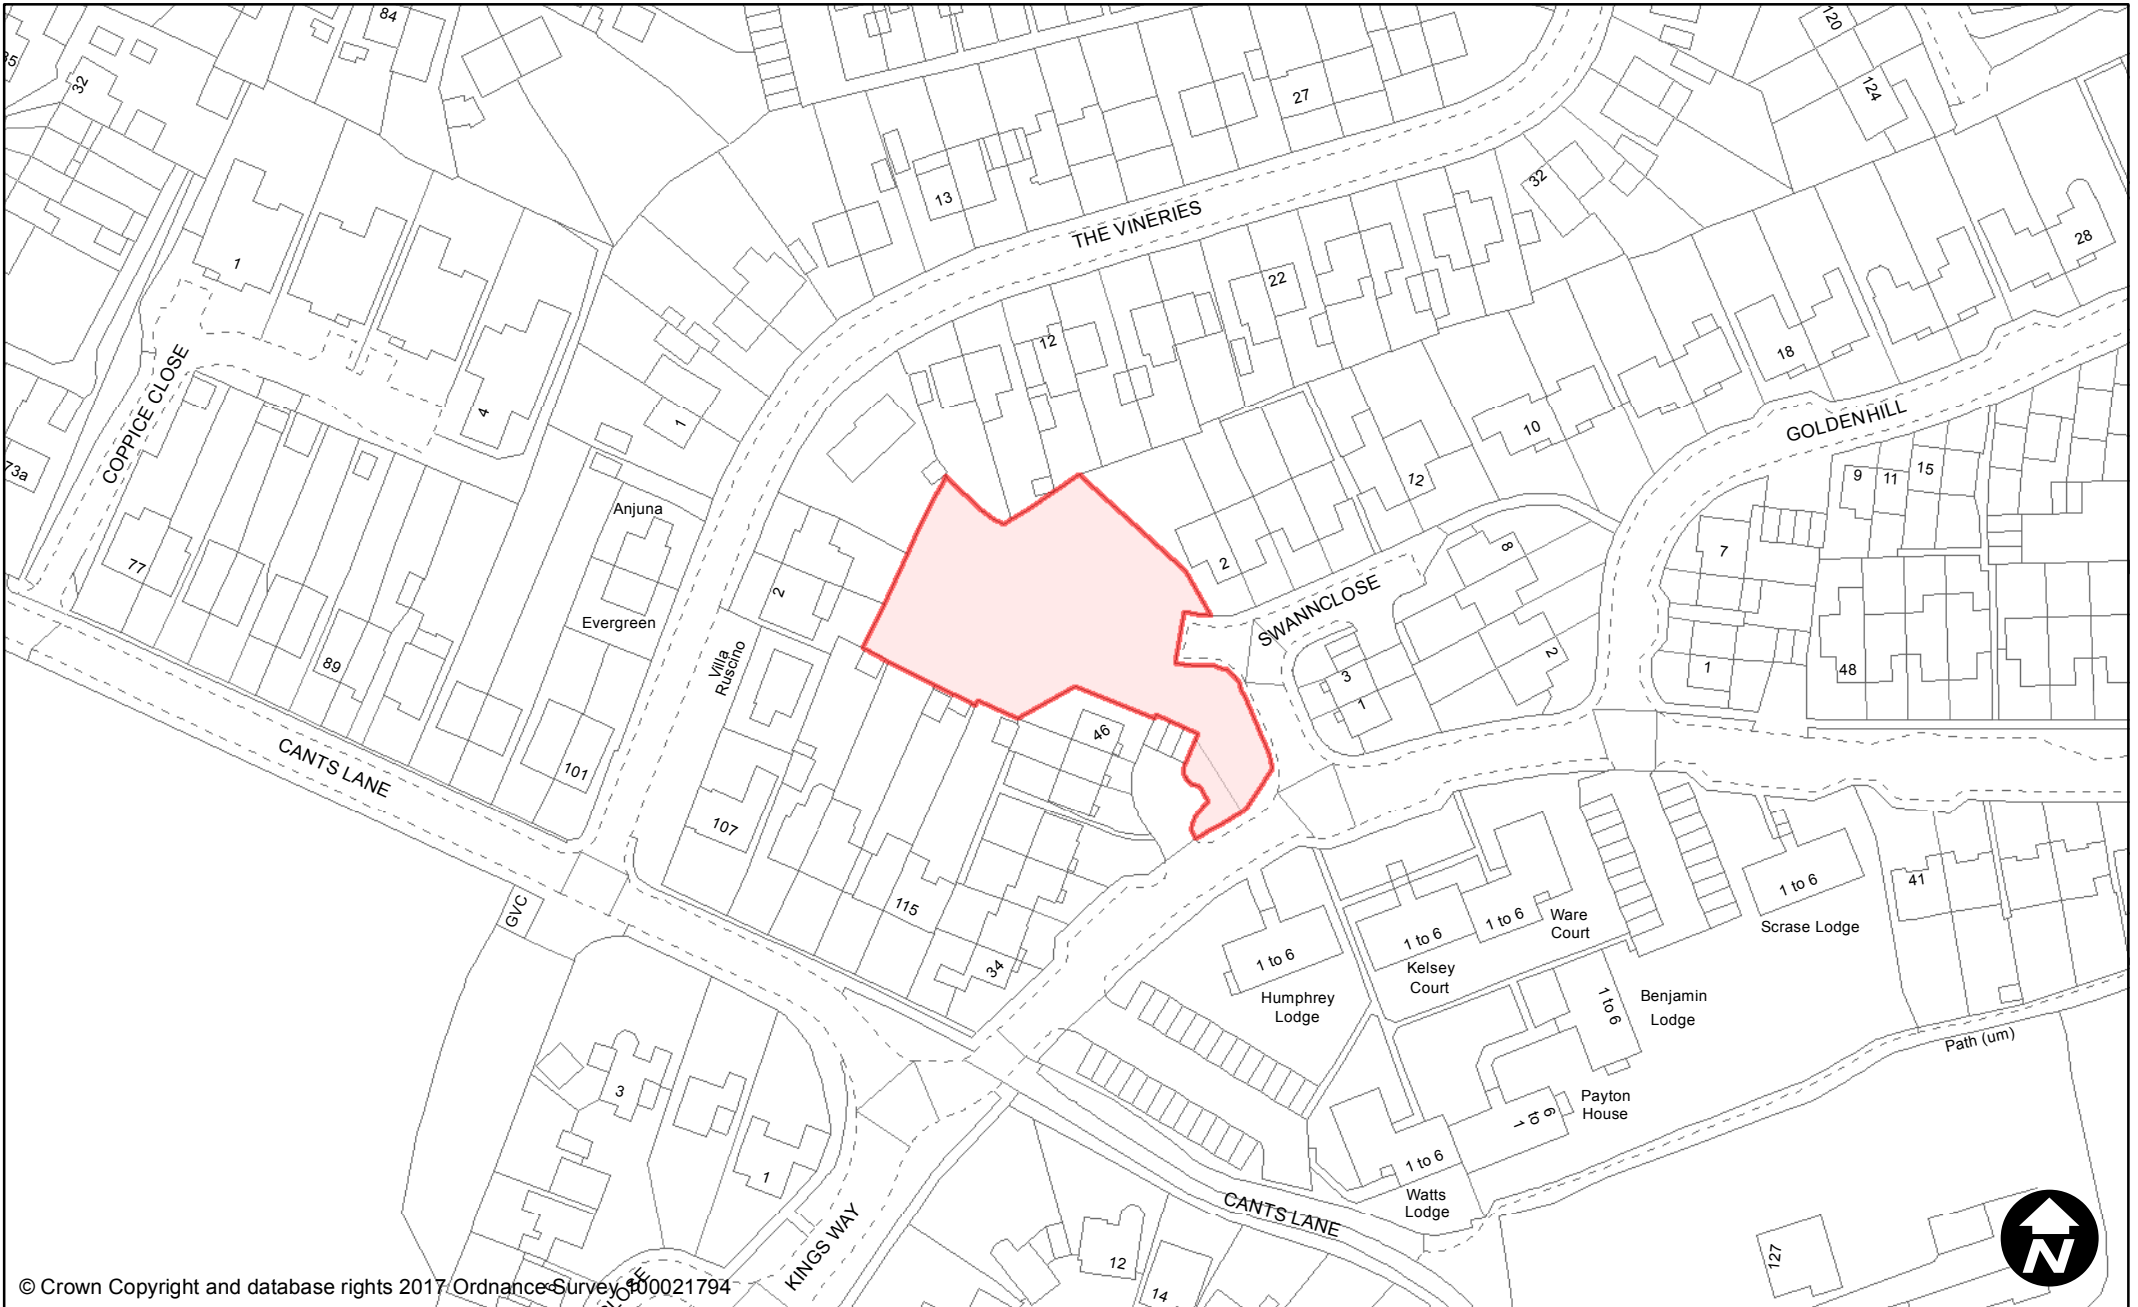

© Crown Copyright and database rights 2017 Ordnance Survey 100021794

**PUBLIC SPACE
PROTECTION ORDER
(SCHEDULE 1)**

Order Type: Dog Fouling
Site Name: Swann Close Open Space
Site Reference: PSPO/119/FL
Town / Parish: Burgess Hill

May 2017

Scale: 1:1,250