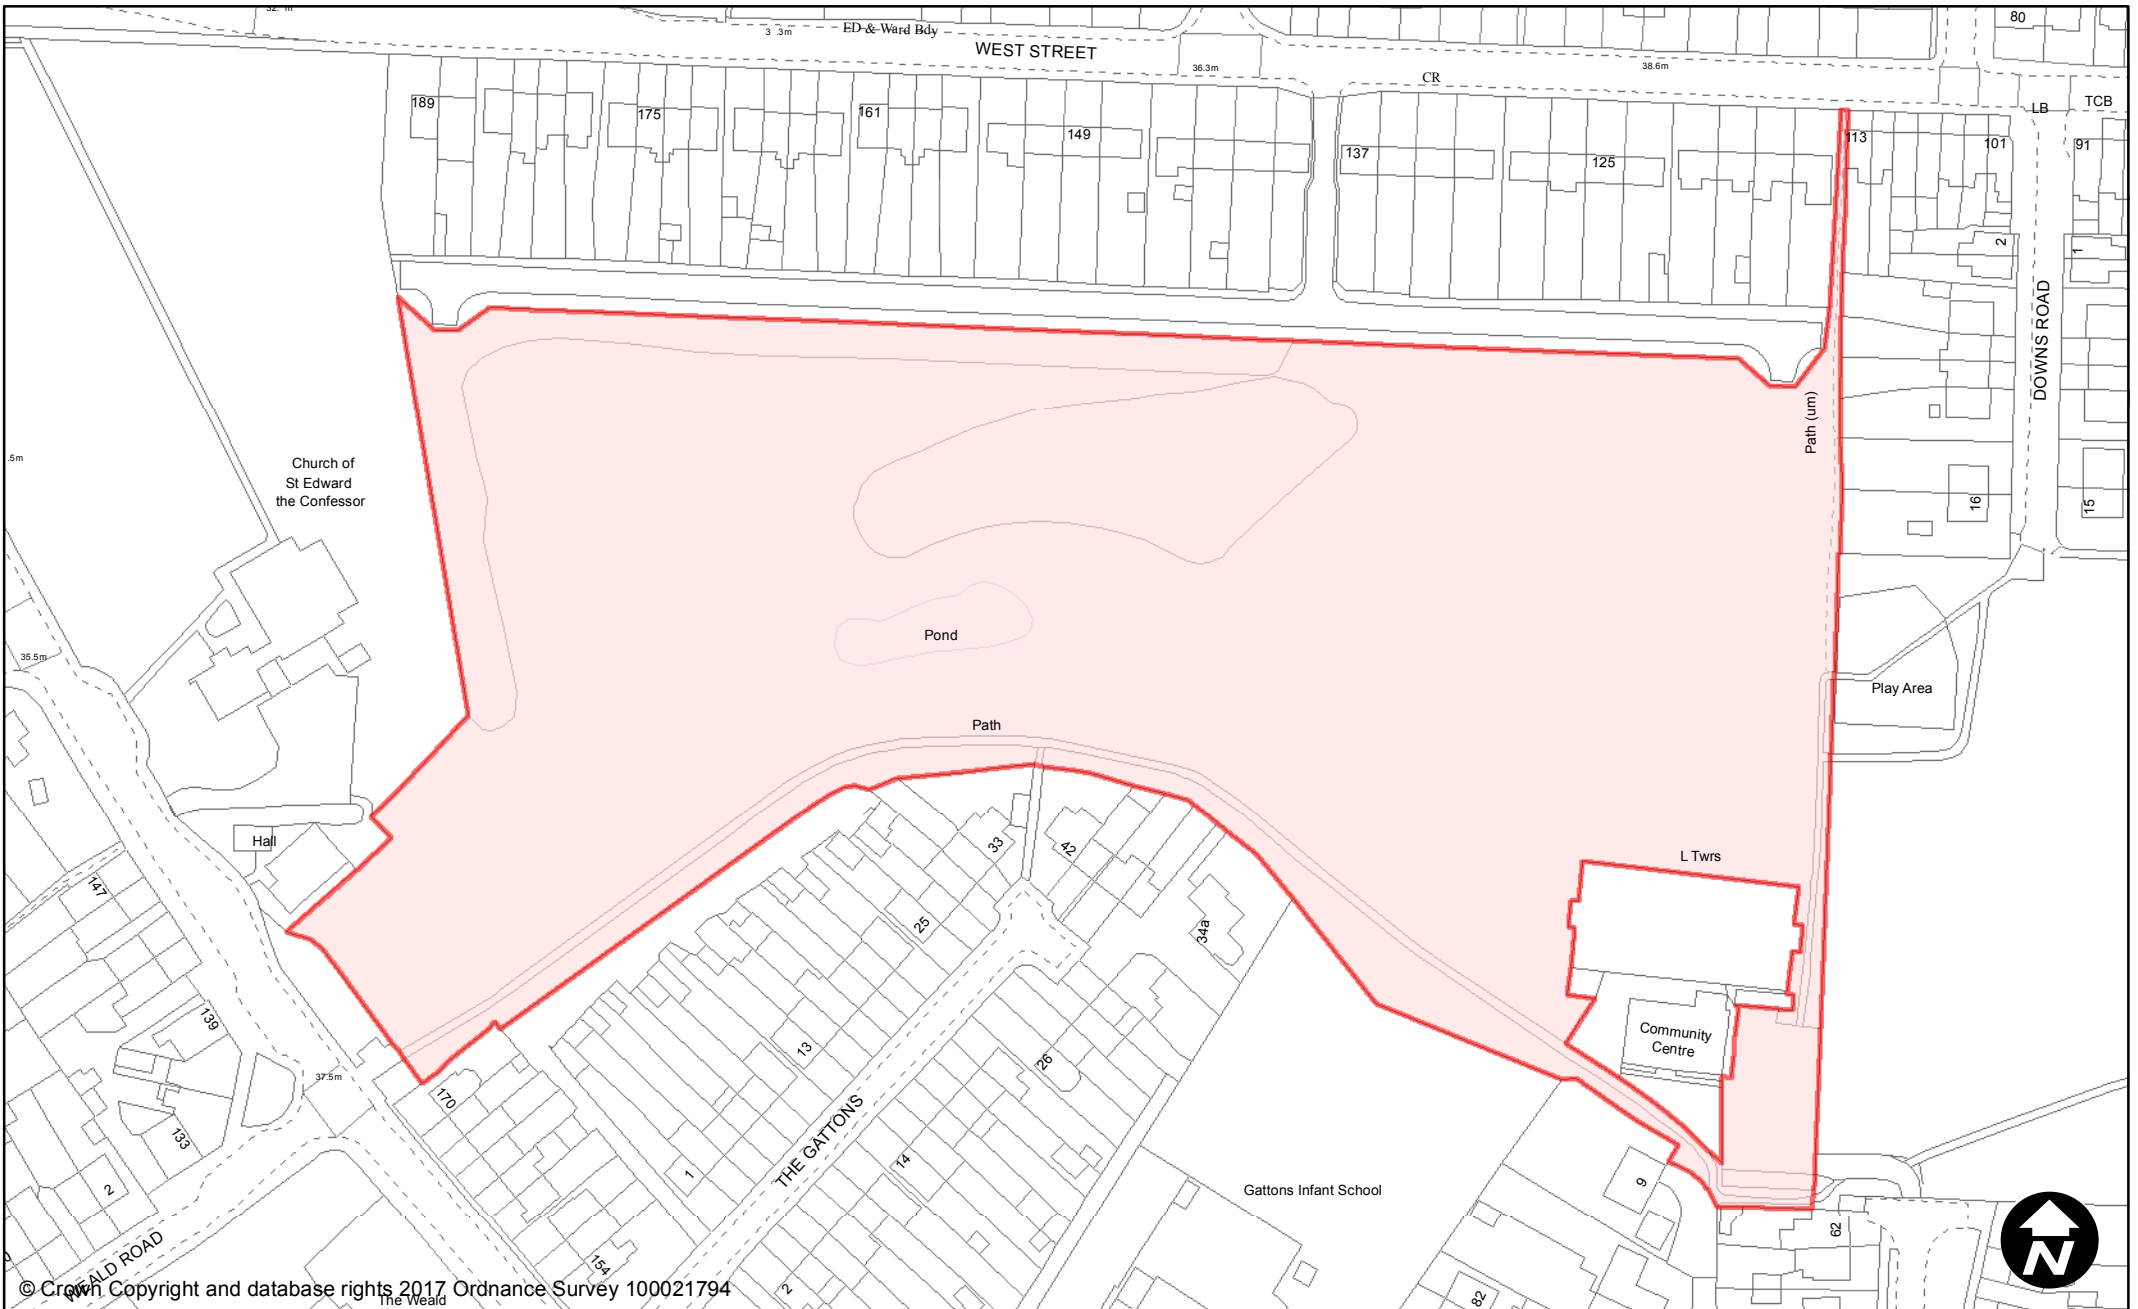

© Crown Copyright and database rights 2017 Ordnance Survey 100021794

**PUBLIC SPACE
PROTECTION ORDER
(SCHEDULE 1)**

Order Type: Dog Fouling
Site Name: Royal George Road Recreation Ground
Site Reference: PSPO/111/FL
Town / Parish: Burgess Hill

May 2017

Scale: 1:1,400