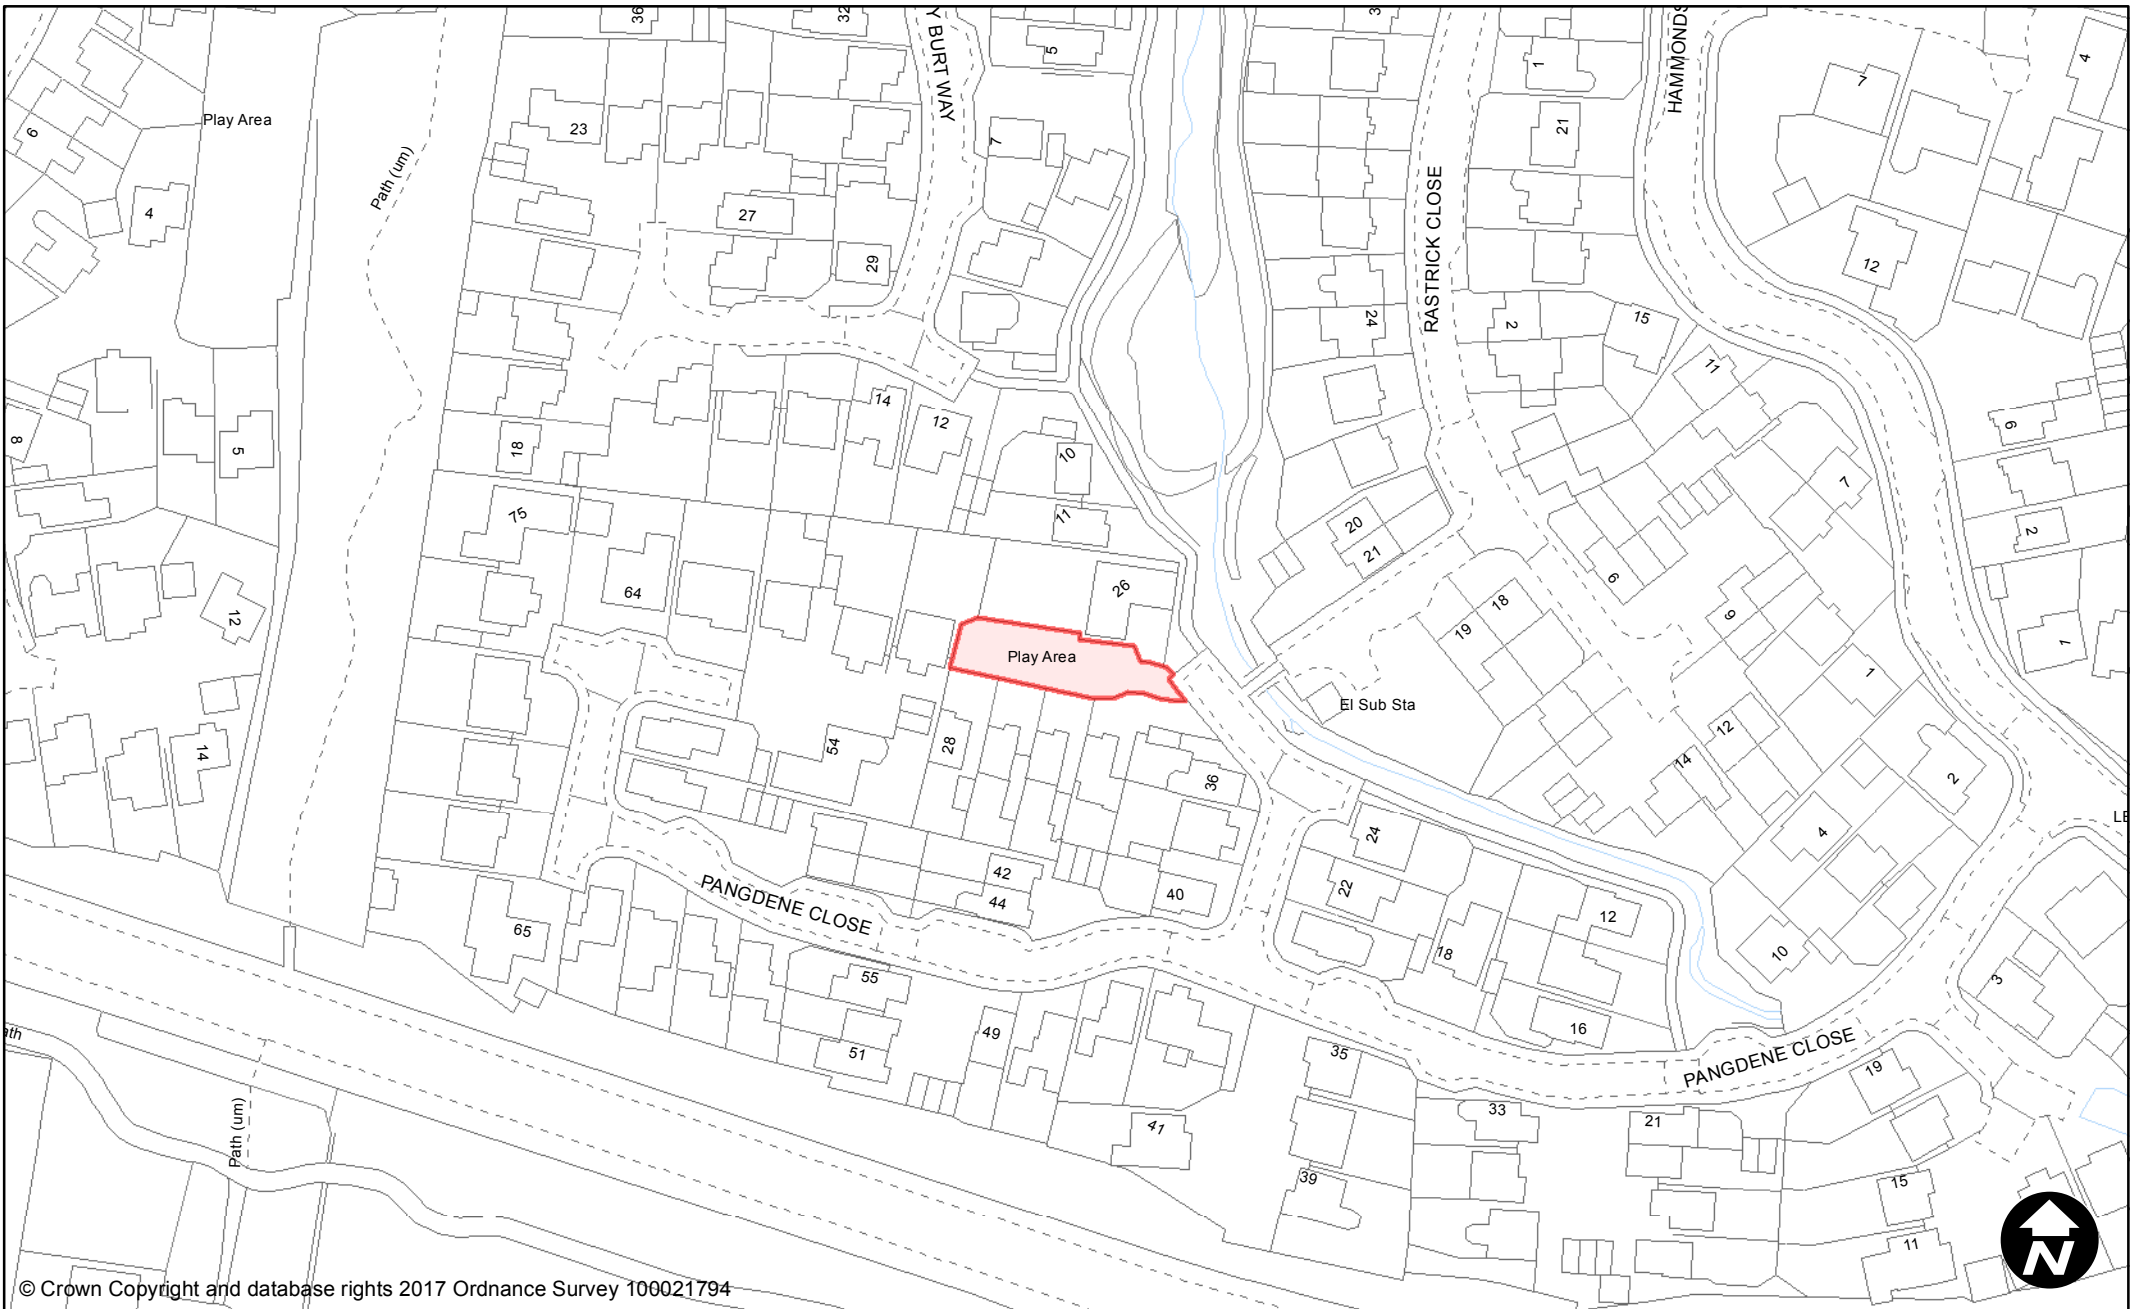

© Crown Copyright and database rights 2017 Ordnance Survey 100021794

**PUBLIC SPACE
PROTECTION ORDER
(SCHEDULE 1)**

Order Type: Dog Fouling
Site Name: Pangdene Close Play Area
Site Reference: PSPO/099/FL
Town / Parish: Burgess Hill

May 2017

Scale: 1:1,250