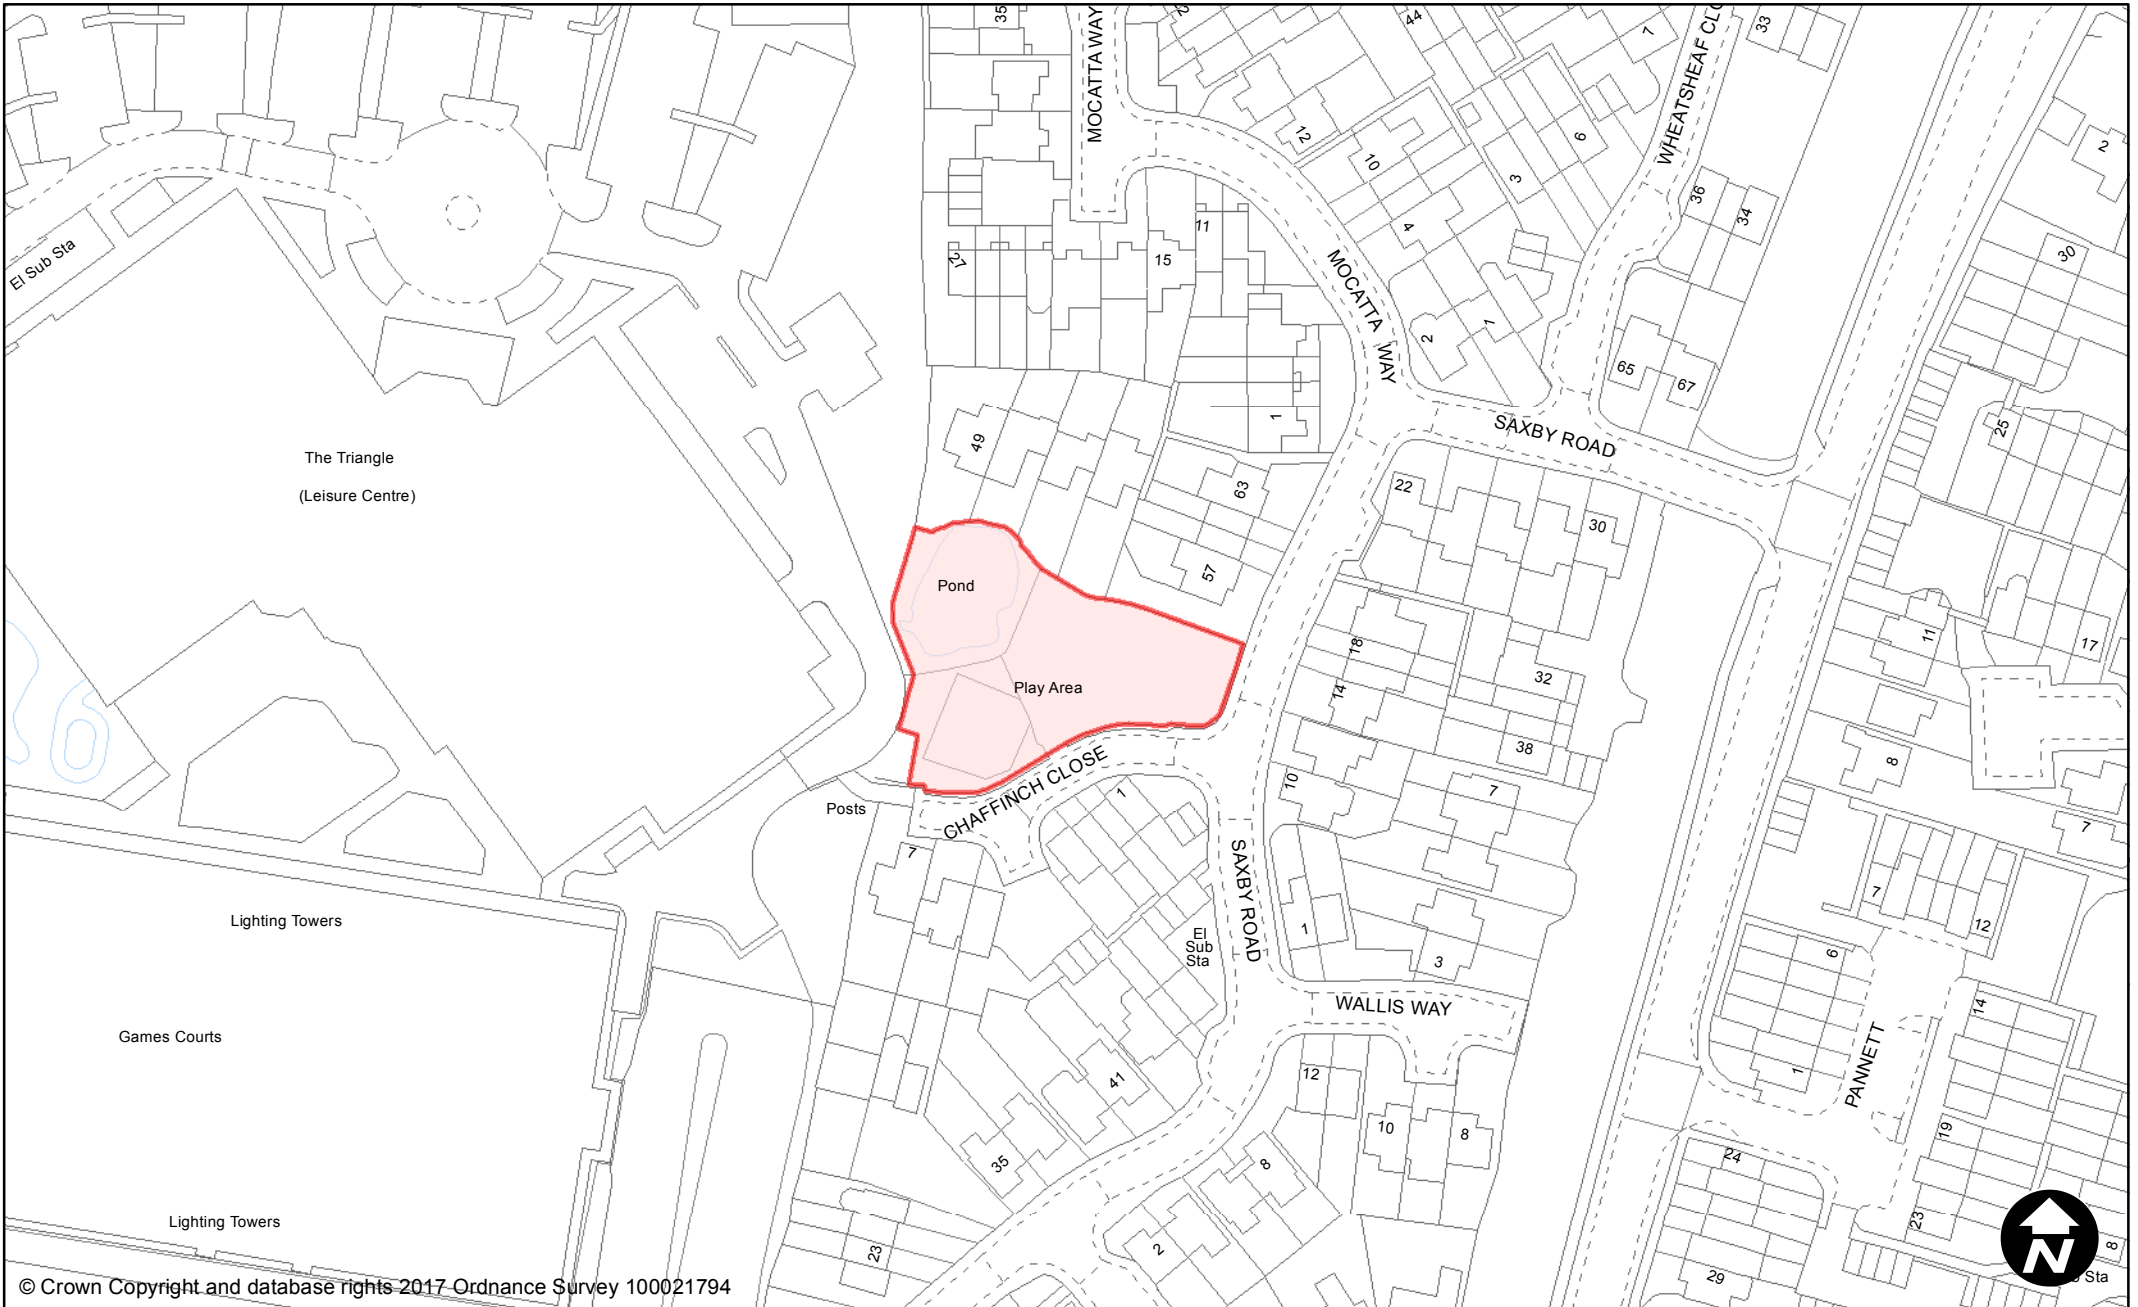

© Crown Copyright and database rights 2017 Ordnance Survey 100021794

**PUBLIC SPACE
PROTECTION ORDER
(SCHEDULE 1)**

Order Type: Dog Fouling
Site Name: Chaffinch Close Play Area & Open Space
Site Reference: PSPO/052/FL
Town / Parish: Burgess Hill

May 2017

Scale: 1:1,250