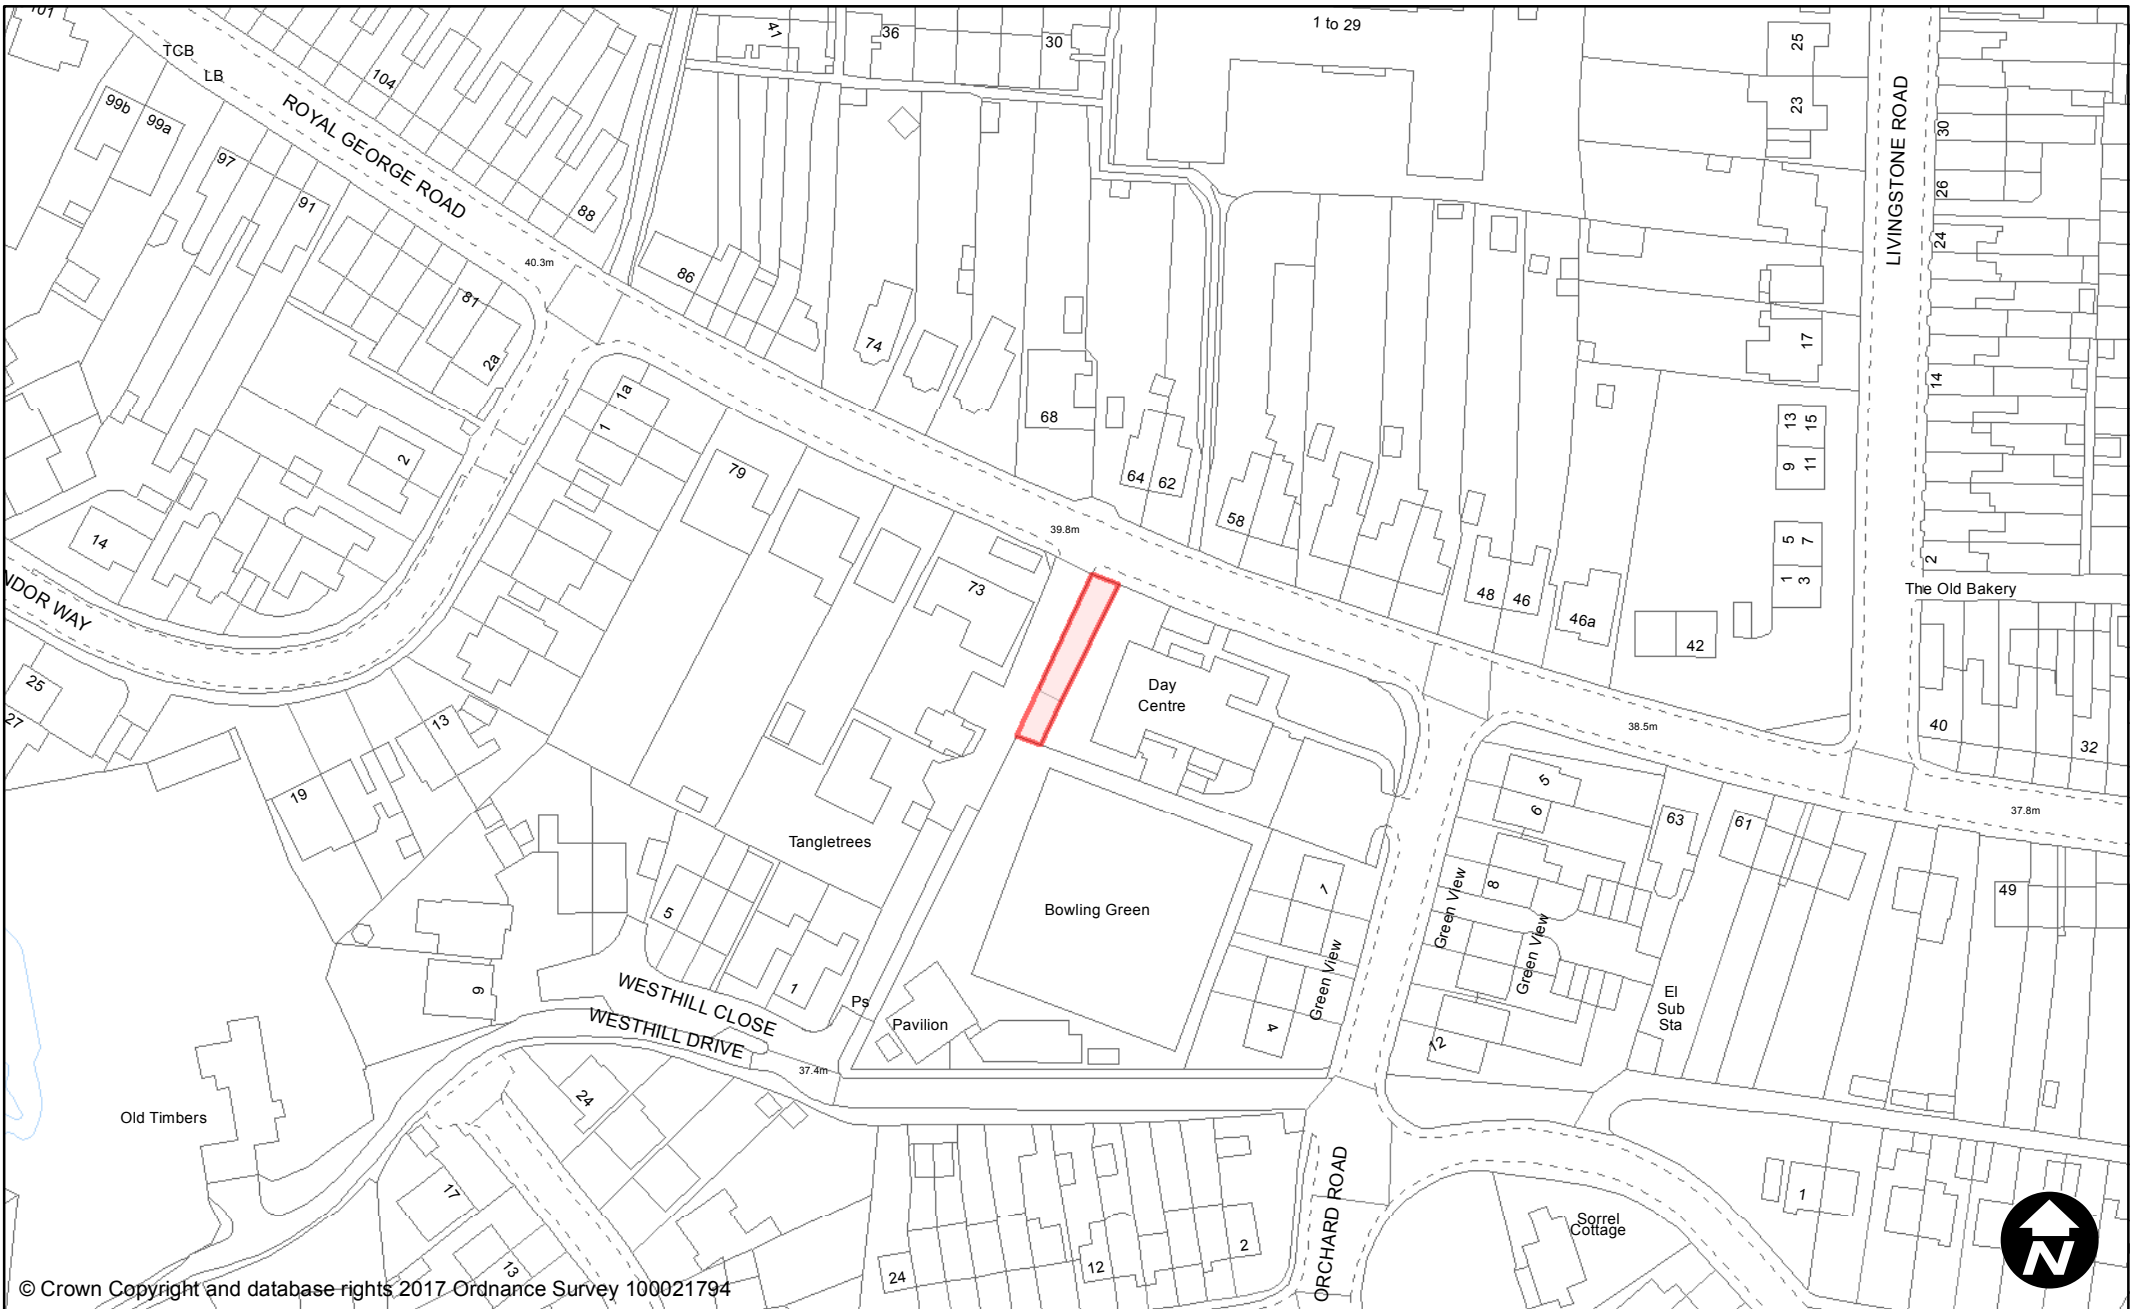

© Crown Copyright and database rights 2017 Ordnance Survey 100021794

**PUBLIC SPACE
PROTECTION ORDER
(SCHEDULE 1)**

Order Type: Dog Fouling
Site Name: Westhill Drive Open Space
Site Reference: PSPO/135/FL
Town / Parish: Burgess Hill

May 2017

Scale: 1:1,250