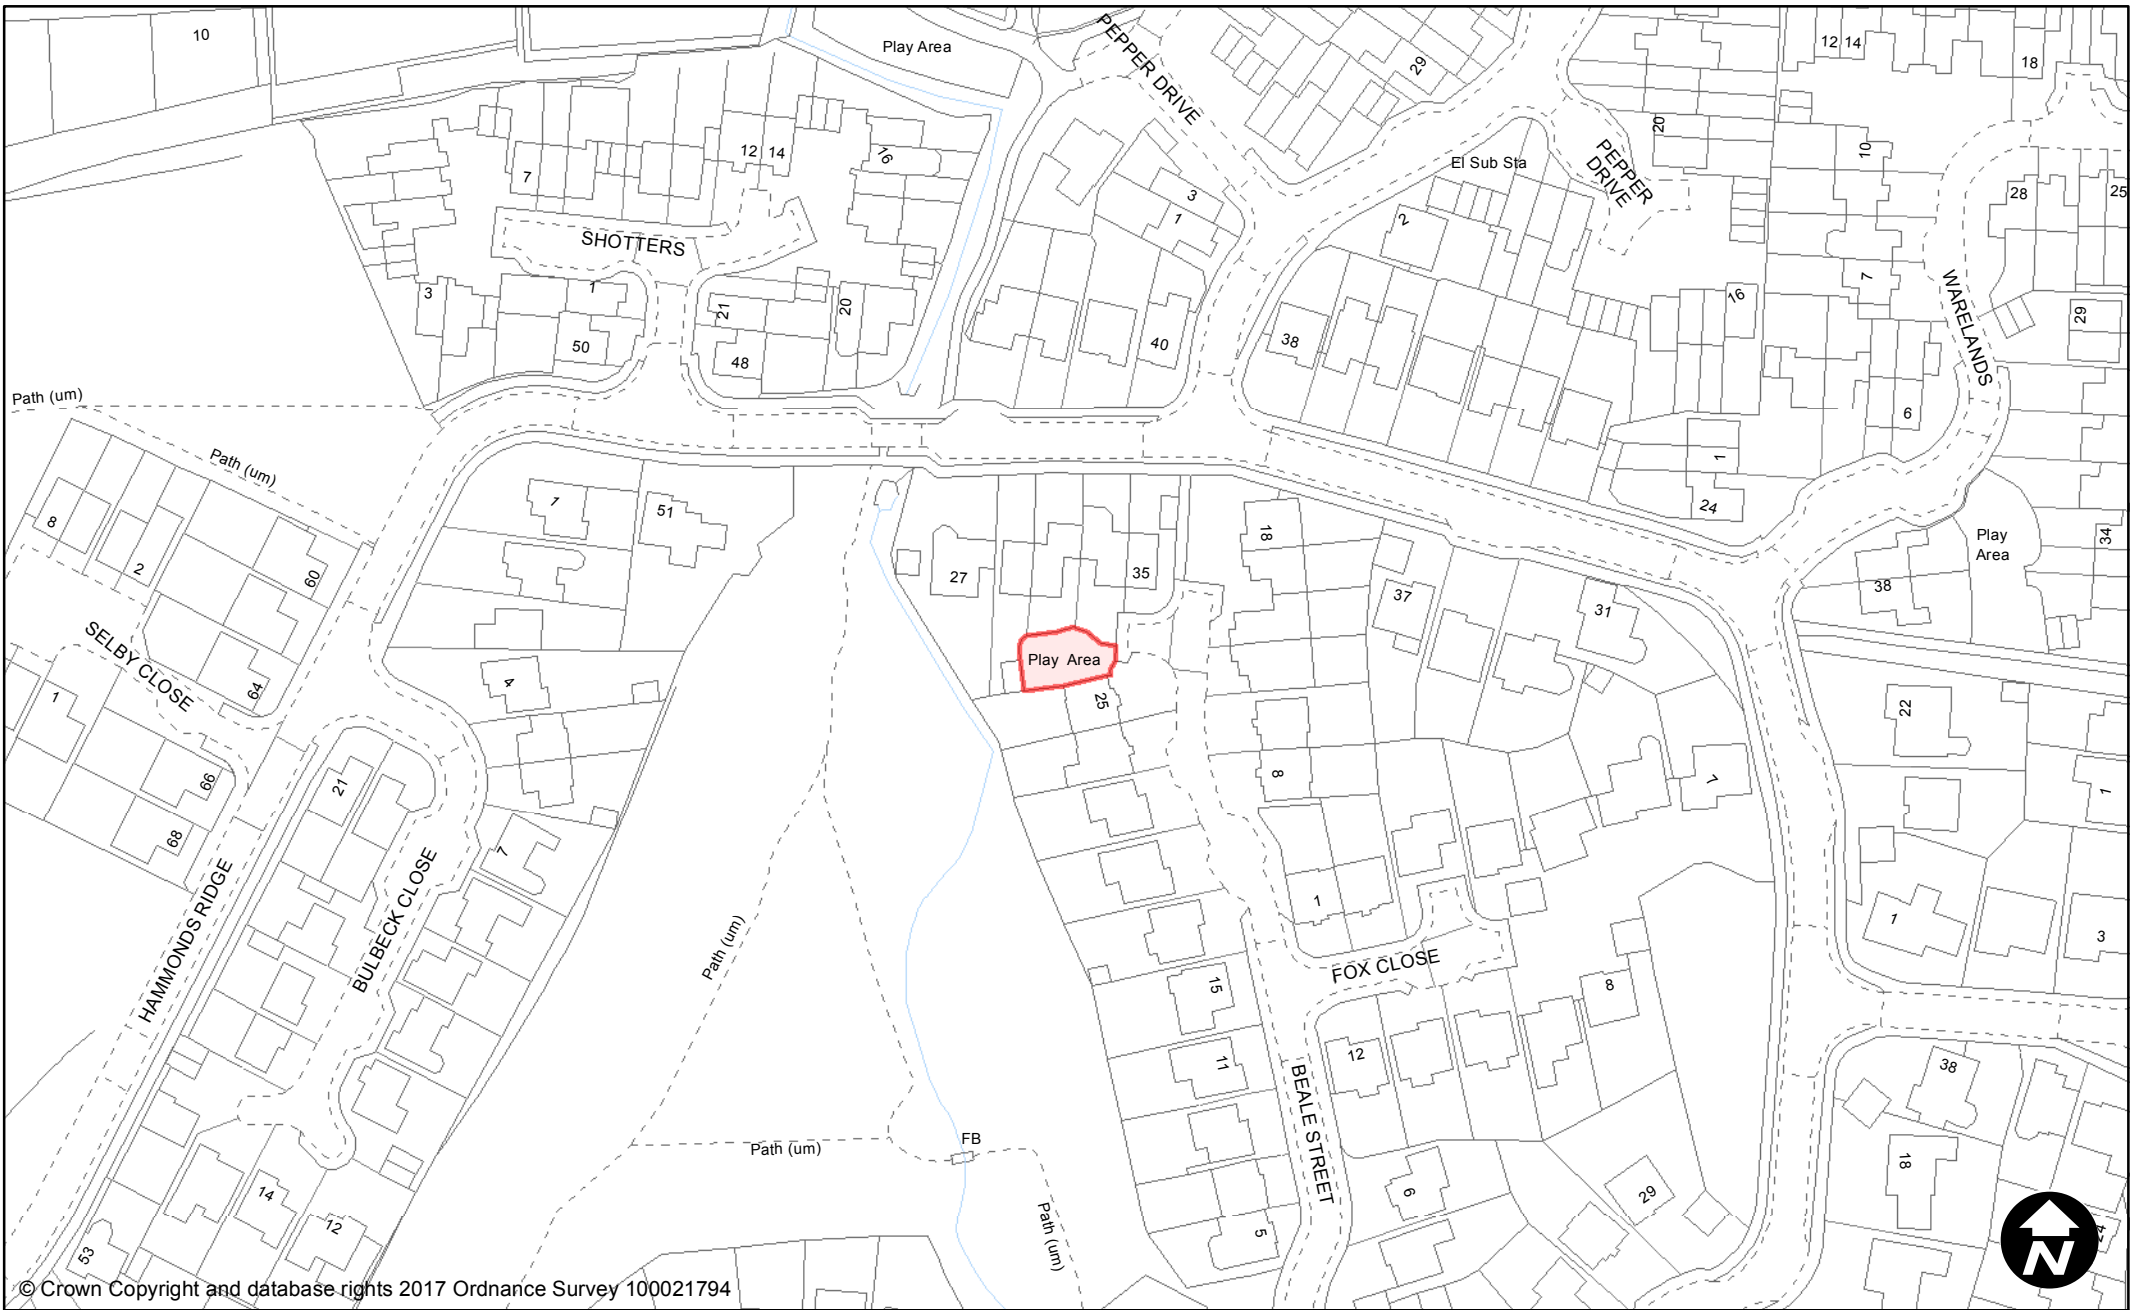

© Crown Copyright and database rights 2017 Ordnance Survey 100021794

**PUBLIC SPACE
PROTECTION ORDER
(SCHEDULE 1)**

Order Type: Dog Fouling
Site Name: Beale Street Toddler Play Area
Site Reference: PSPO/040/FL
Town / Parish: Burgess Hill

May 2017

Scale: 1:1,250