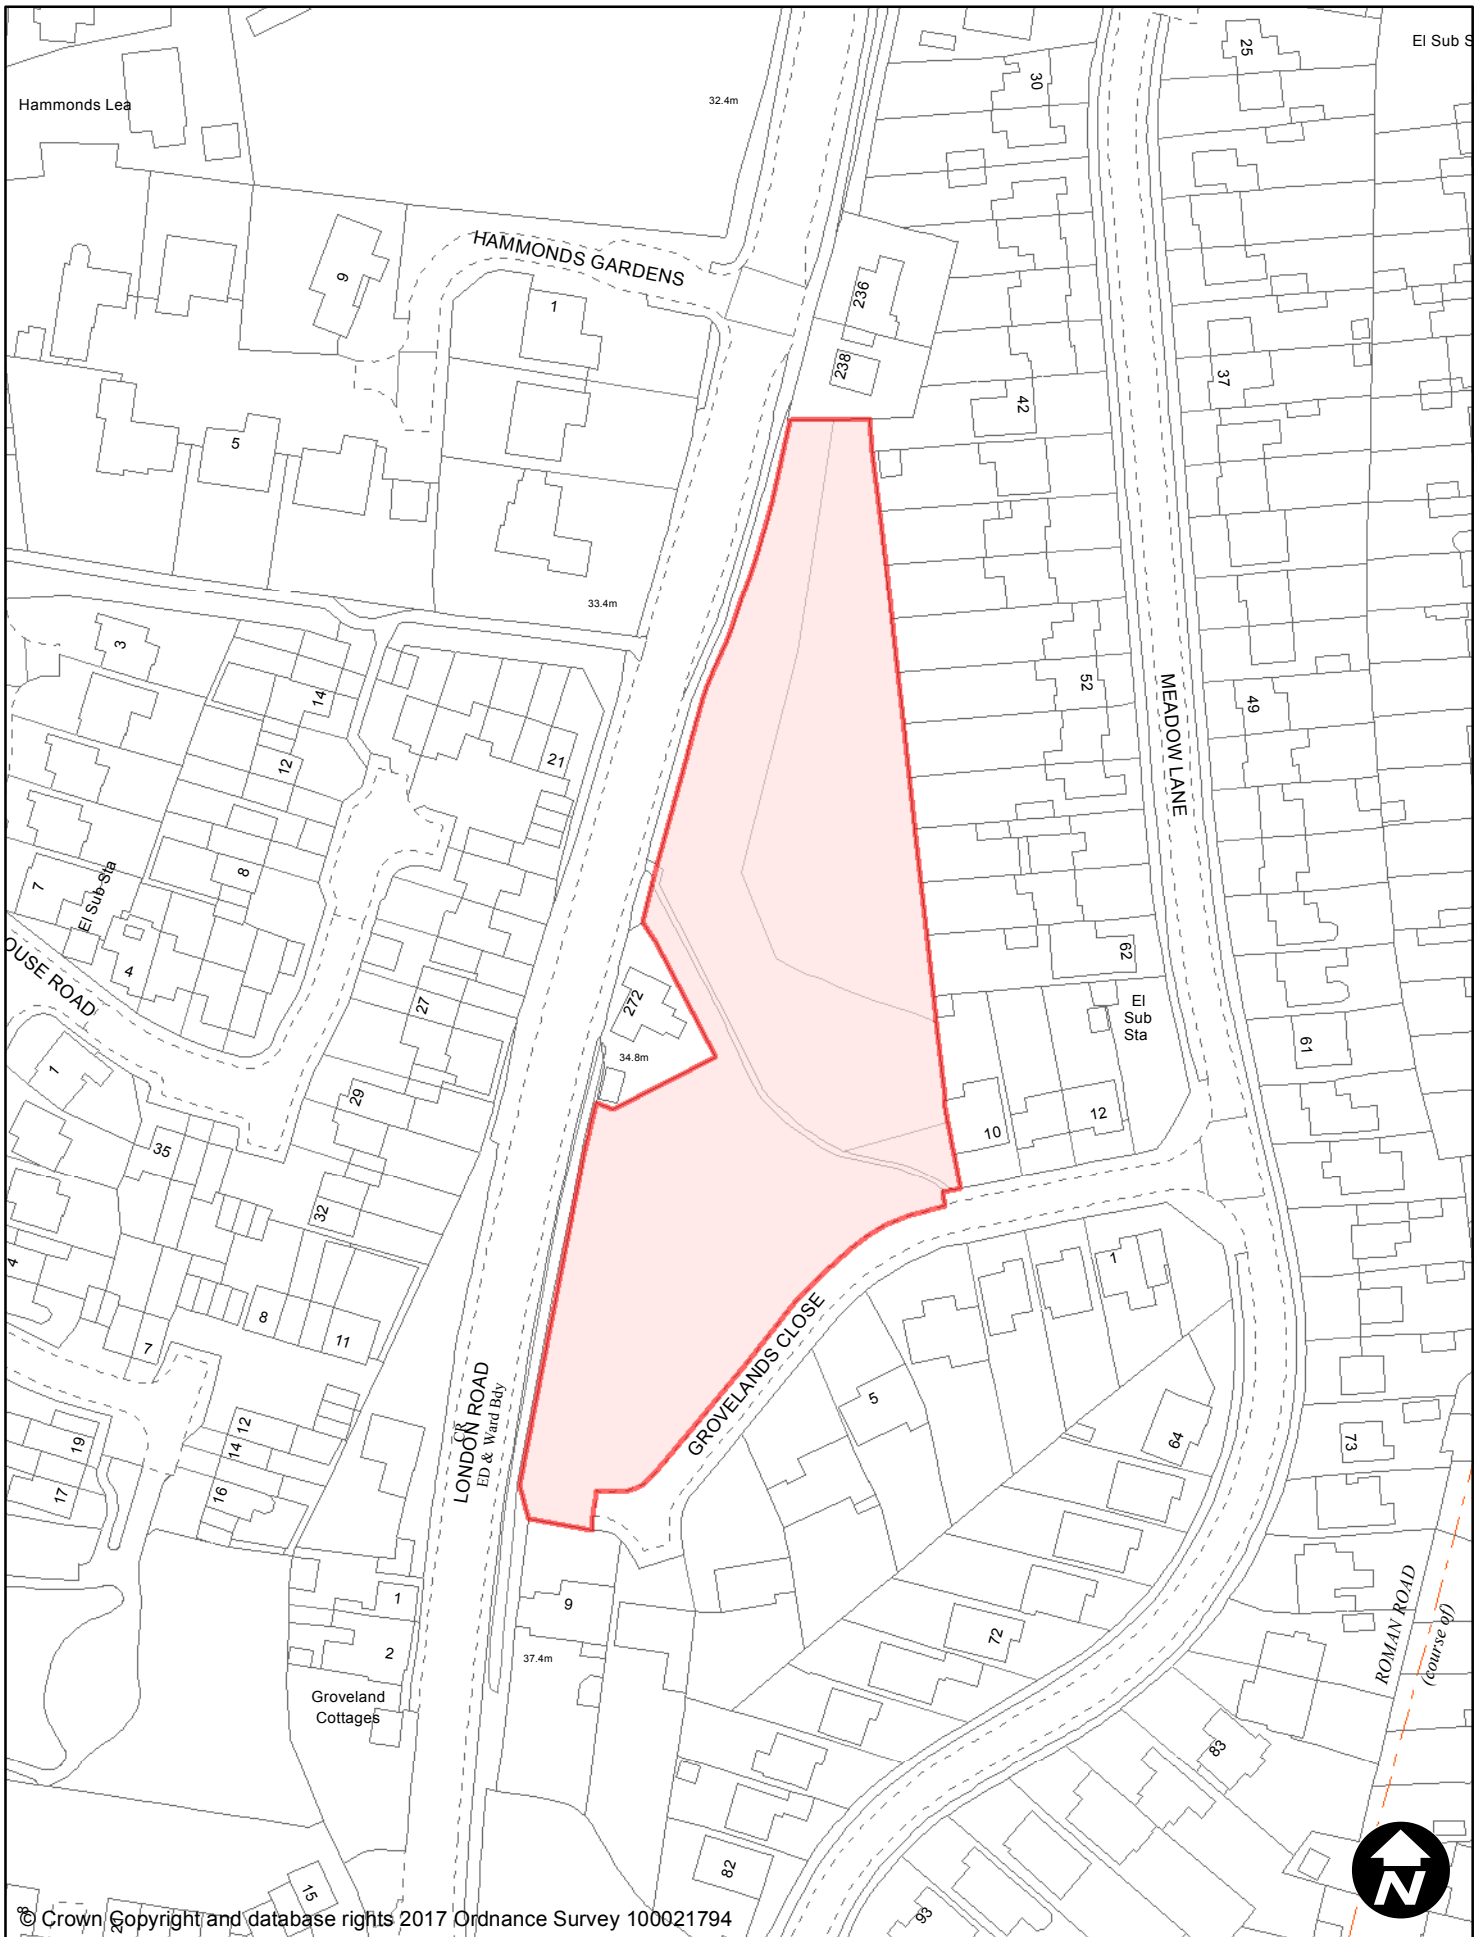

PUBLIC SPACE PROTECTION ORDER (SCHEDULE 1)

May 2017

Order Type: Dog Fouling

Scale: 1:1,250

Site Name: Grovelands Close Open Space

Site Reference: PSPO/073/FL

Town / Parish: Burgess Hill