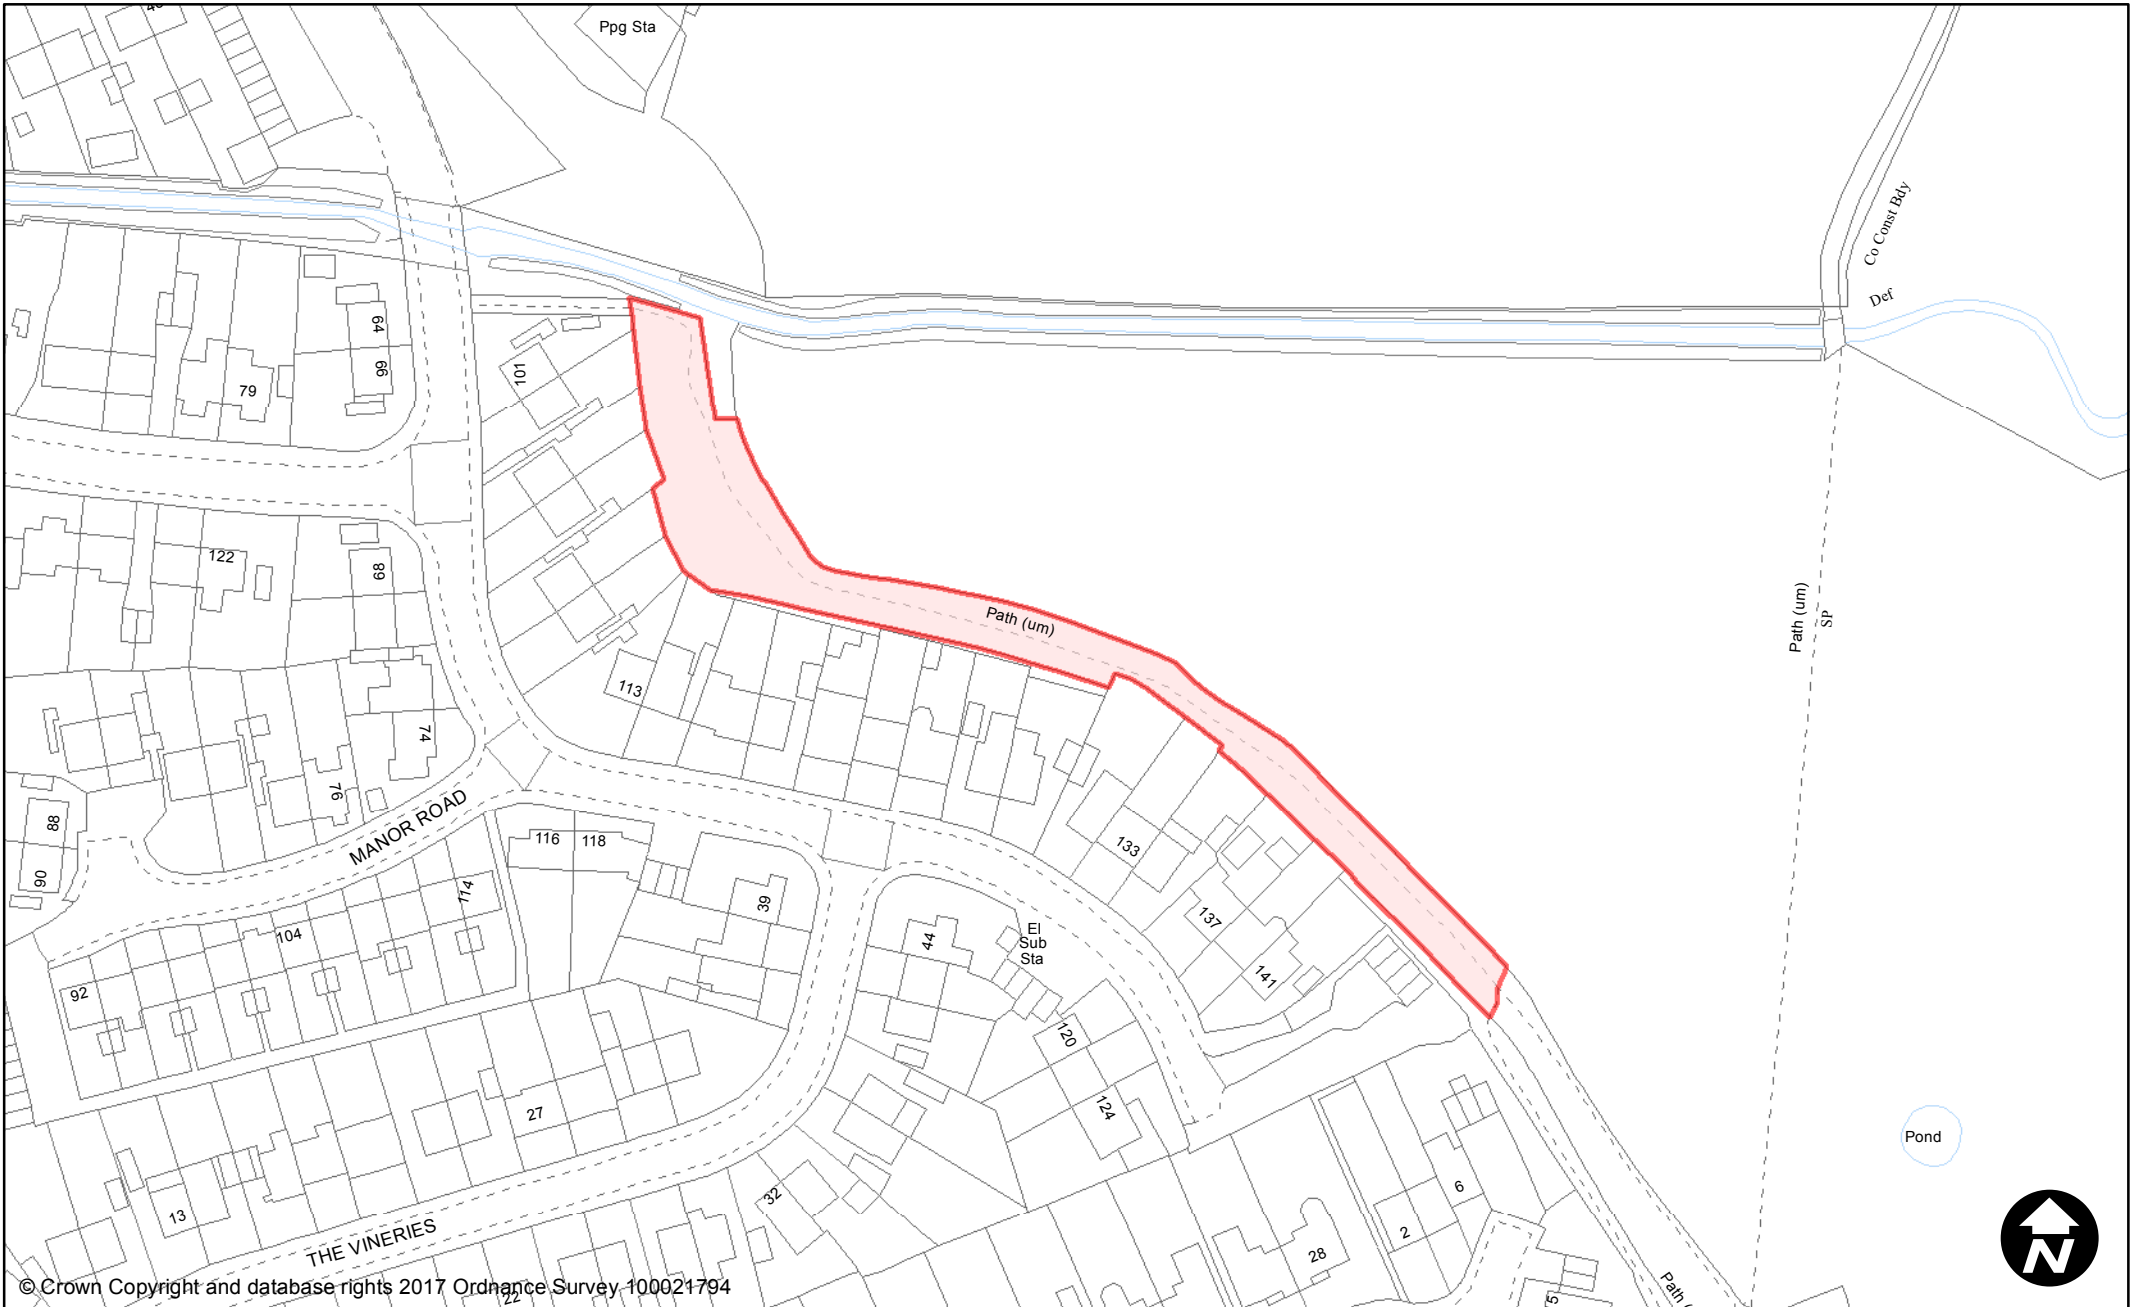

© Crown Copyright and database rights 2017 Ordnance Survey 100021794

**PUBLIC SPACE
PROTECTION ORDER
(SCHEDULE 1)**

Order Type: Dog Fouling
Site Name: Manor Road
Site Reference: PSPO/091/FL

Town / Parish: Burgess Hill

May 2017

Scale: 1:1,250