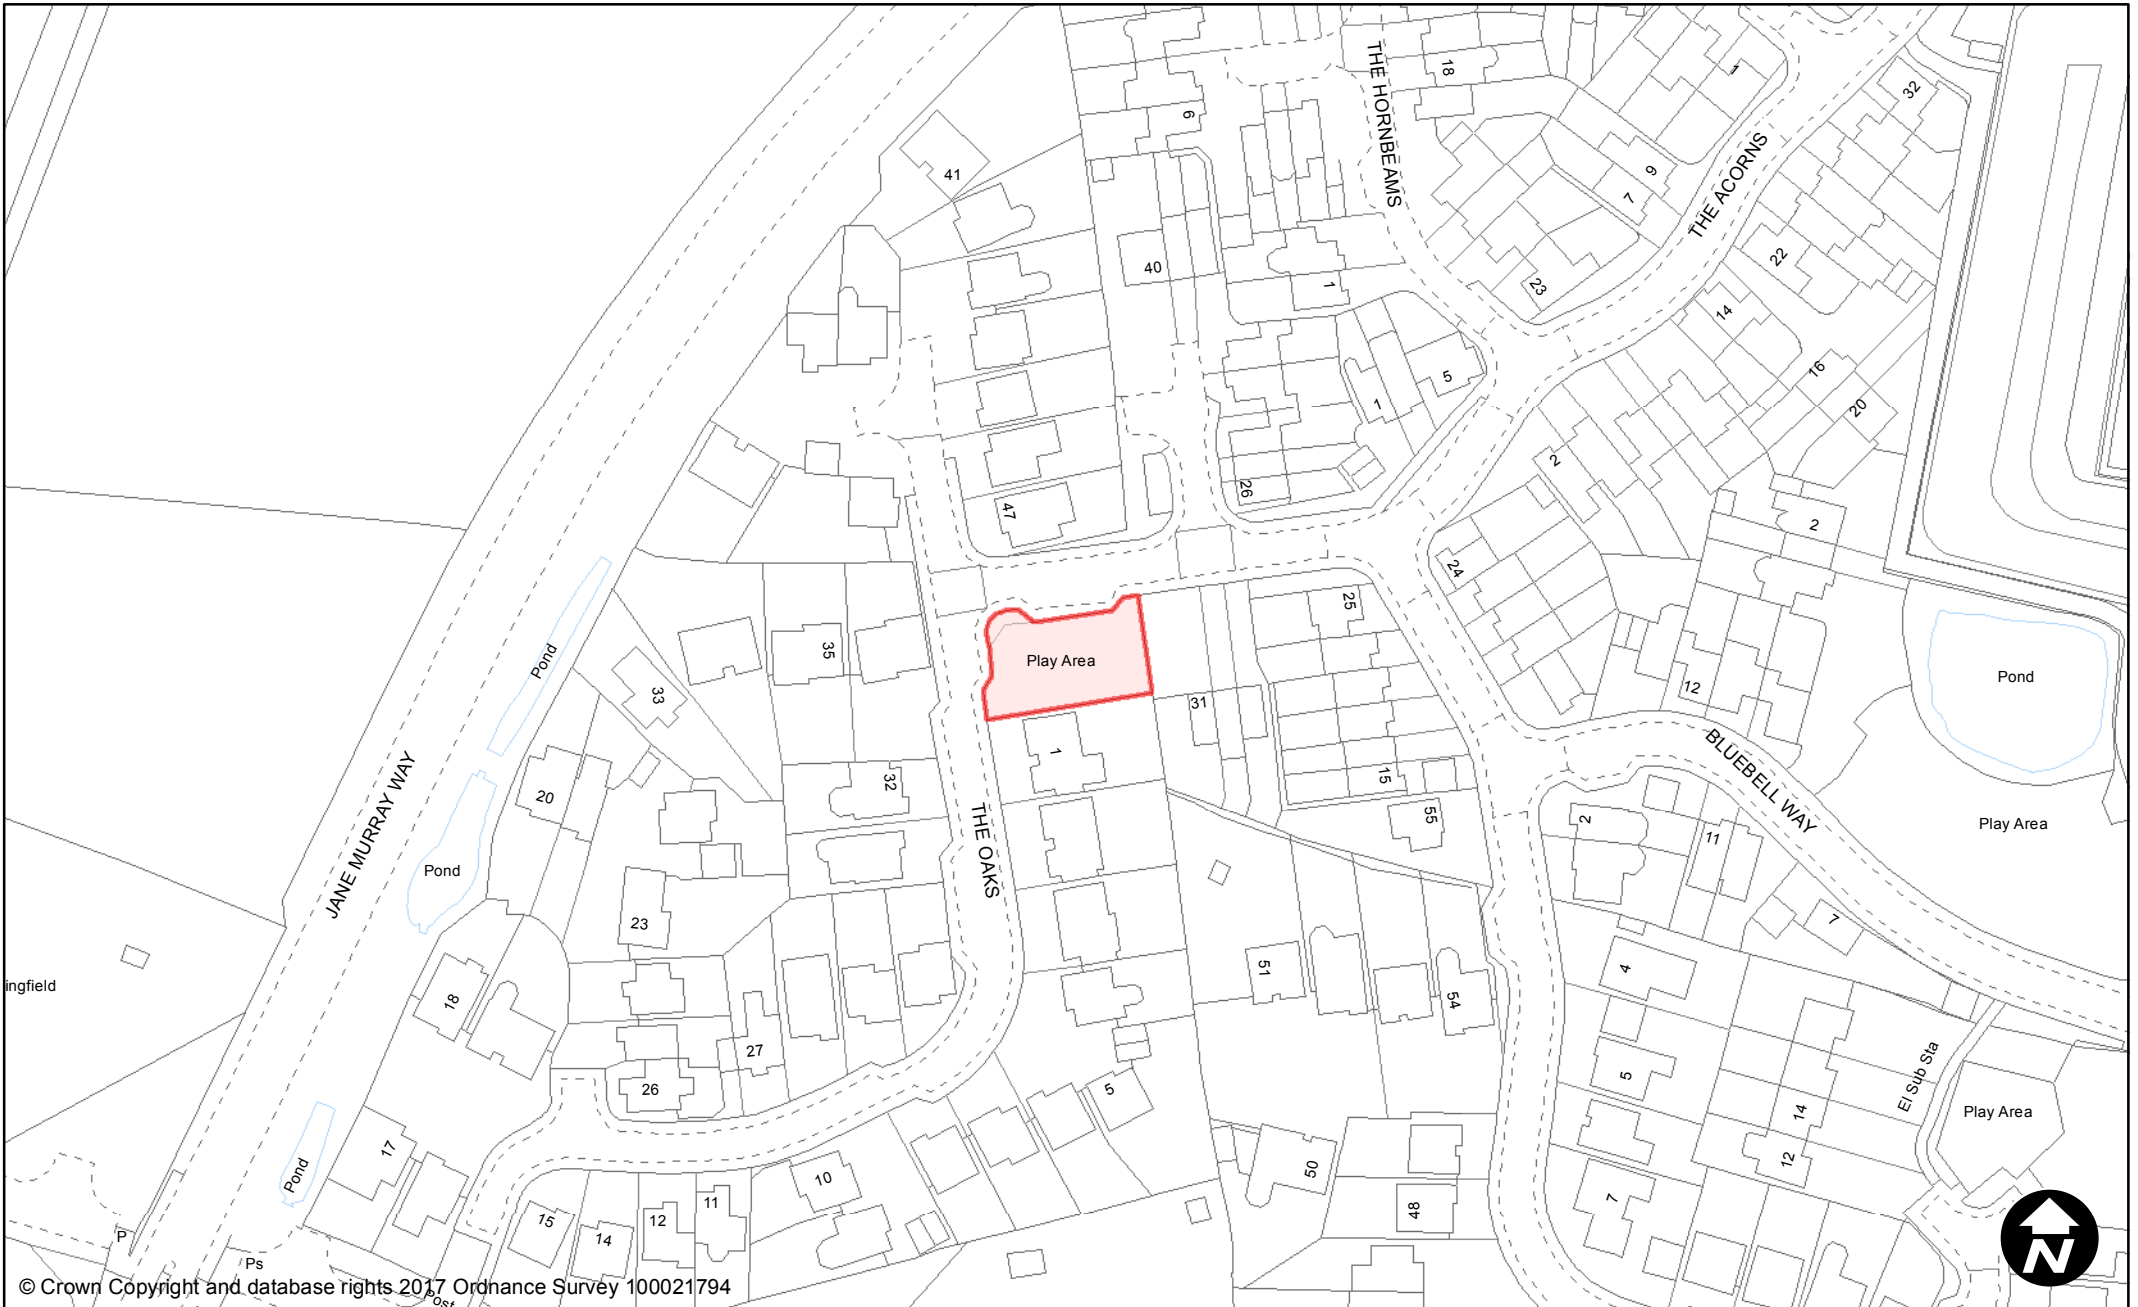

© Crown Copyright and database rights 2017 Ordnance Survey 100021794

**PUBLIC SPACE
PROTECTION ORDER
(SCHEDULE 1)**

Order Type: Dog Fouling
Site Name: The Oaks Play Area
Site Reference: PSPO/122/FL

Town / Parish: Burgess Hill

May 2017

Scale: 1:1,250