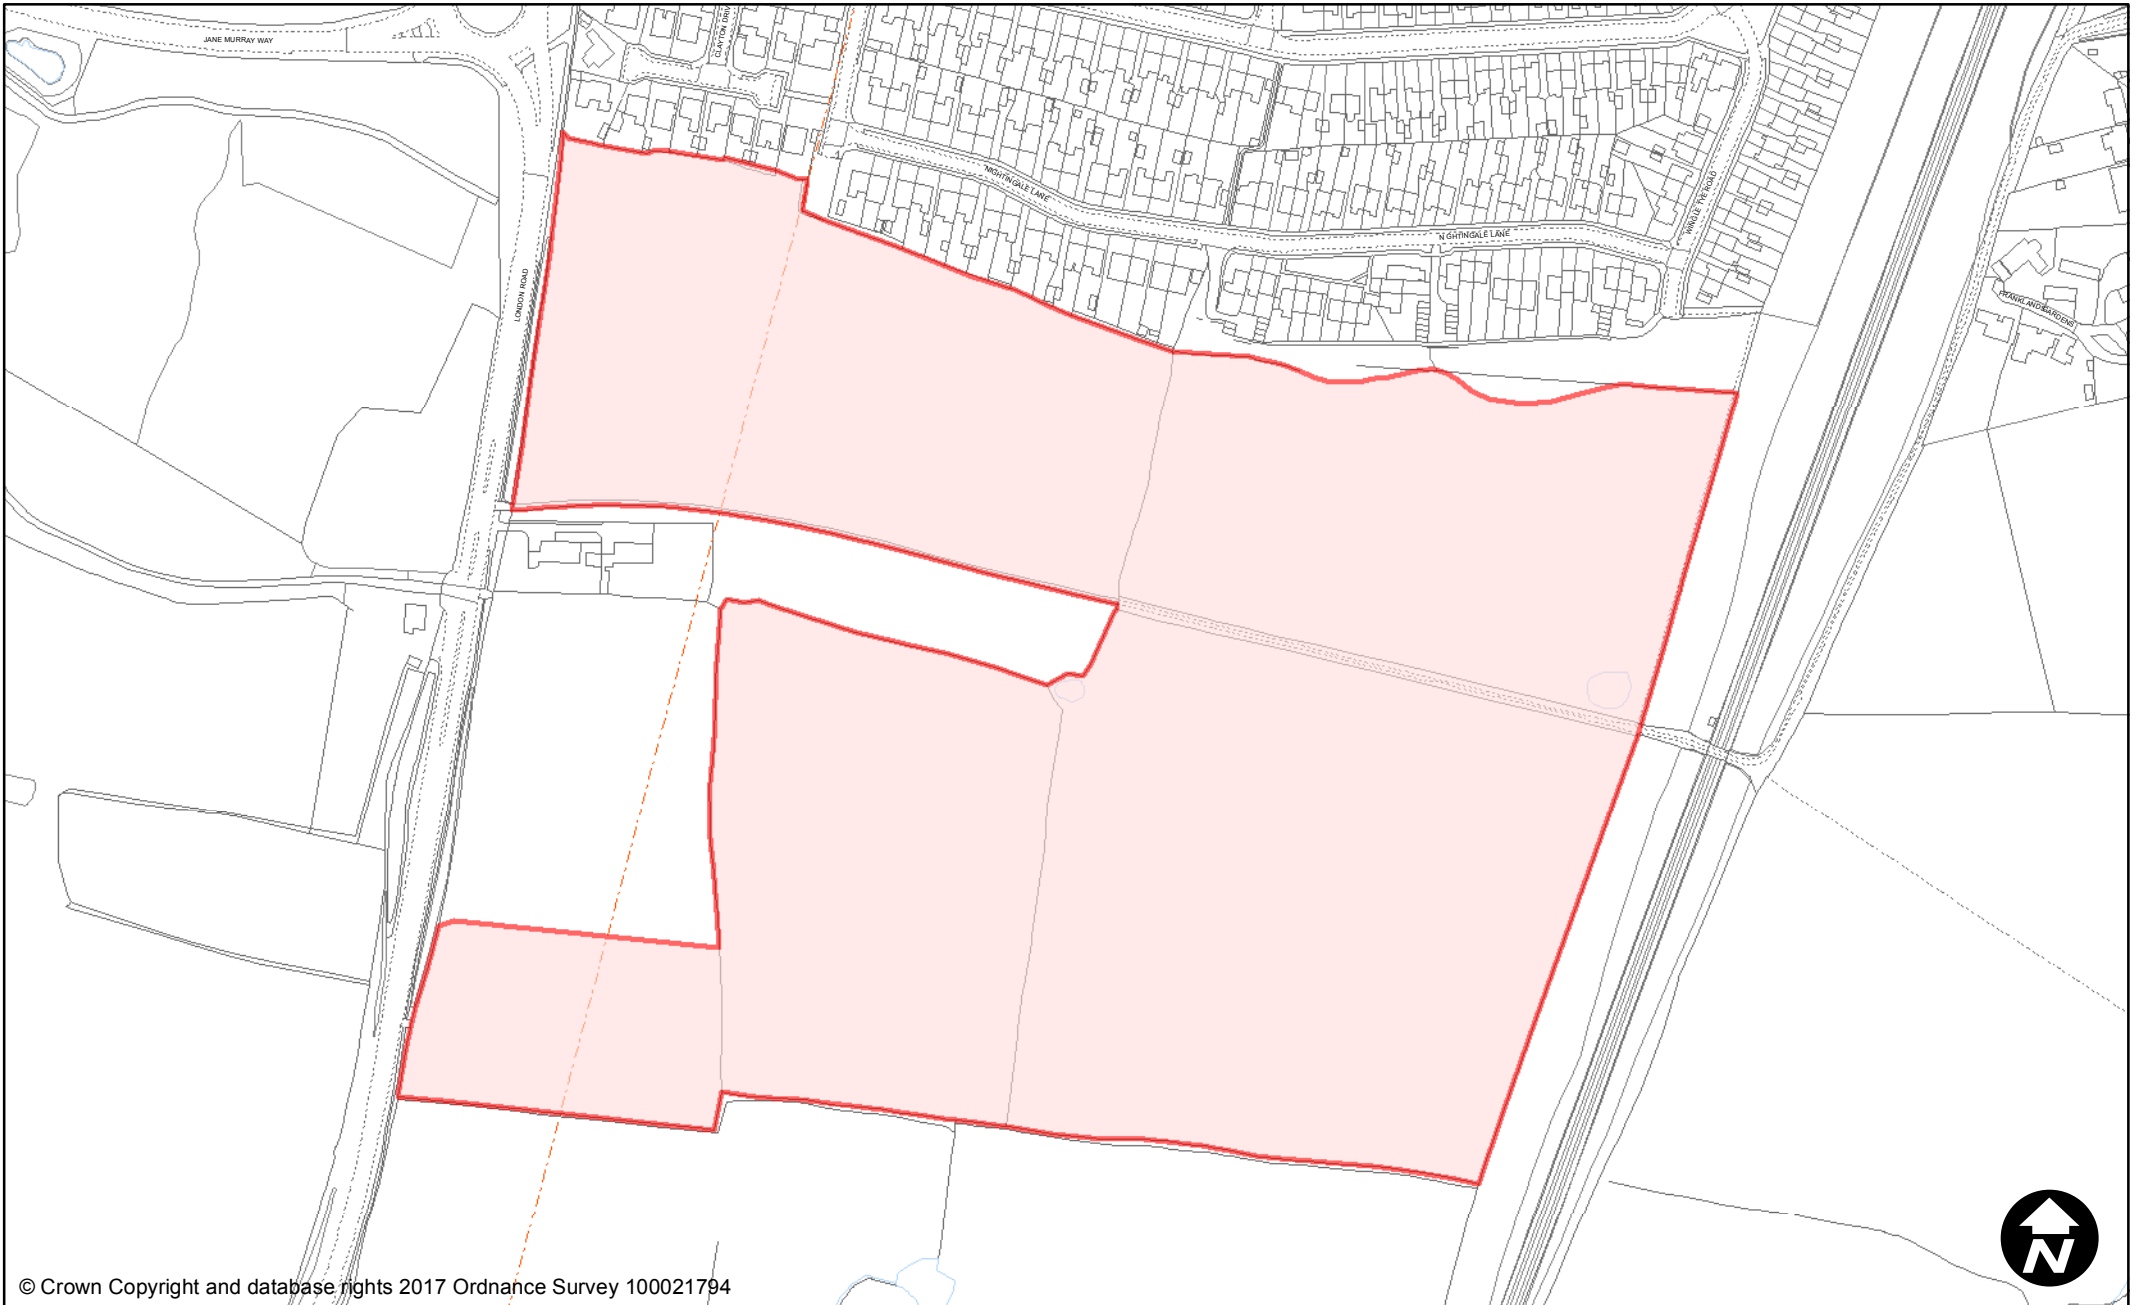

## PUBLIC SPACE PROTECTION ORDER (SCHEDULE 1)

May 2017

Order Type: Dog Fouling

Scale: 1:1,250

Site Name: Marle Place & Highlands Drive Open Space

Site Reference: PSPO/002/FL

Town / Parish: Burgess Hill

© Crown Copyright and database rights 2017 Ordnance Survey 100021794