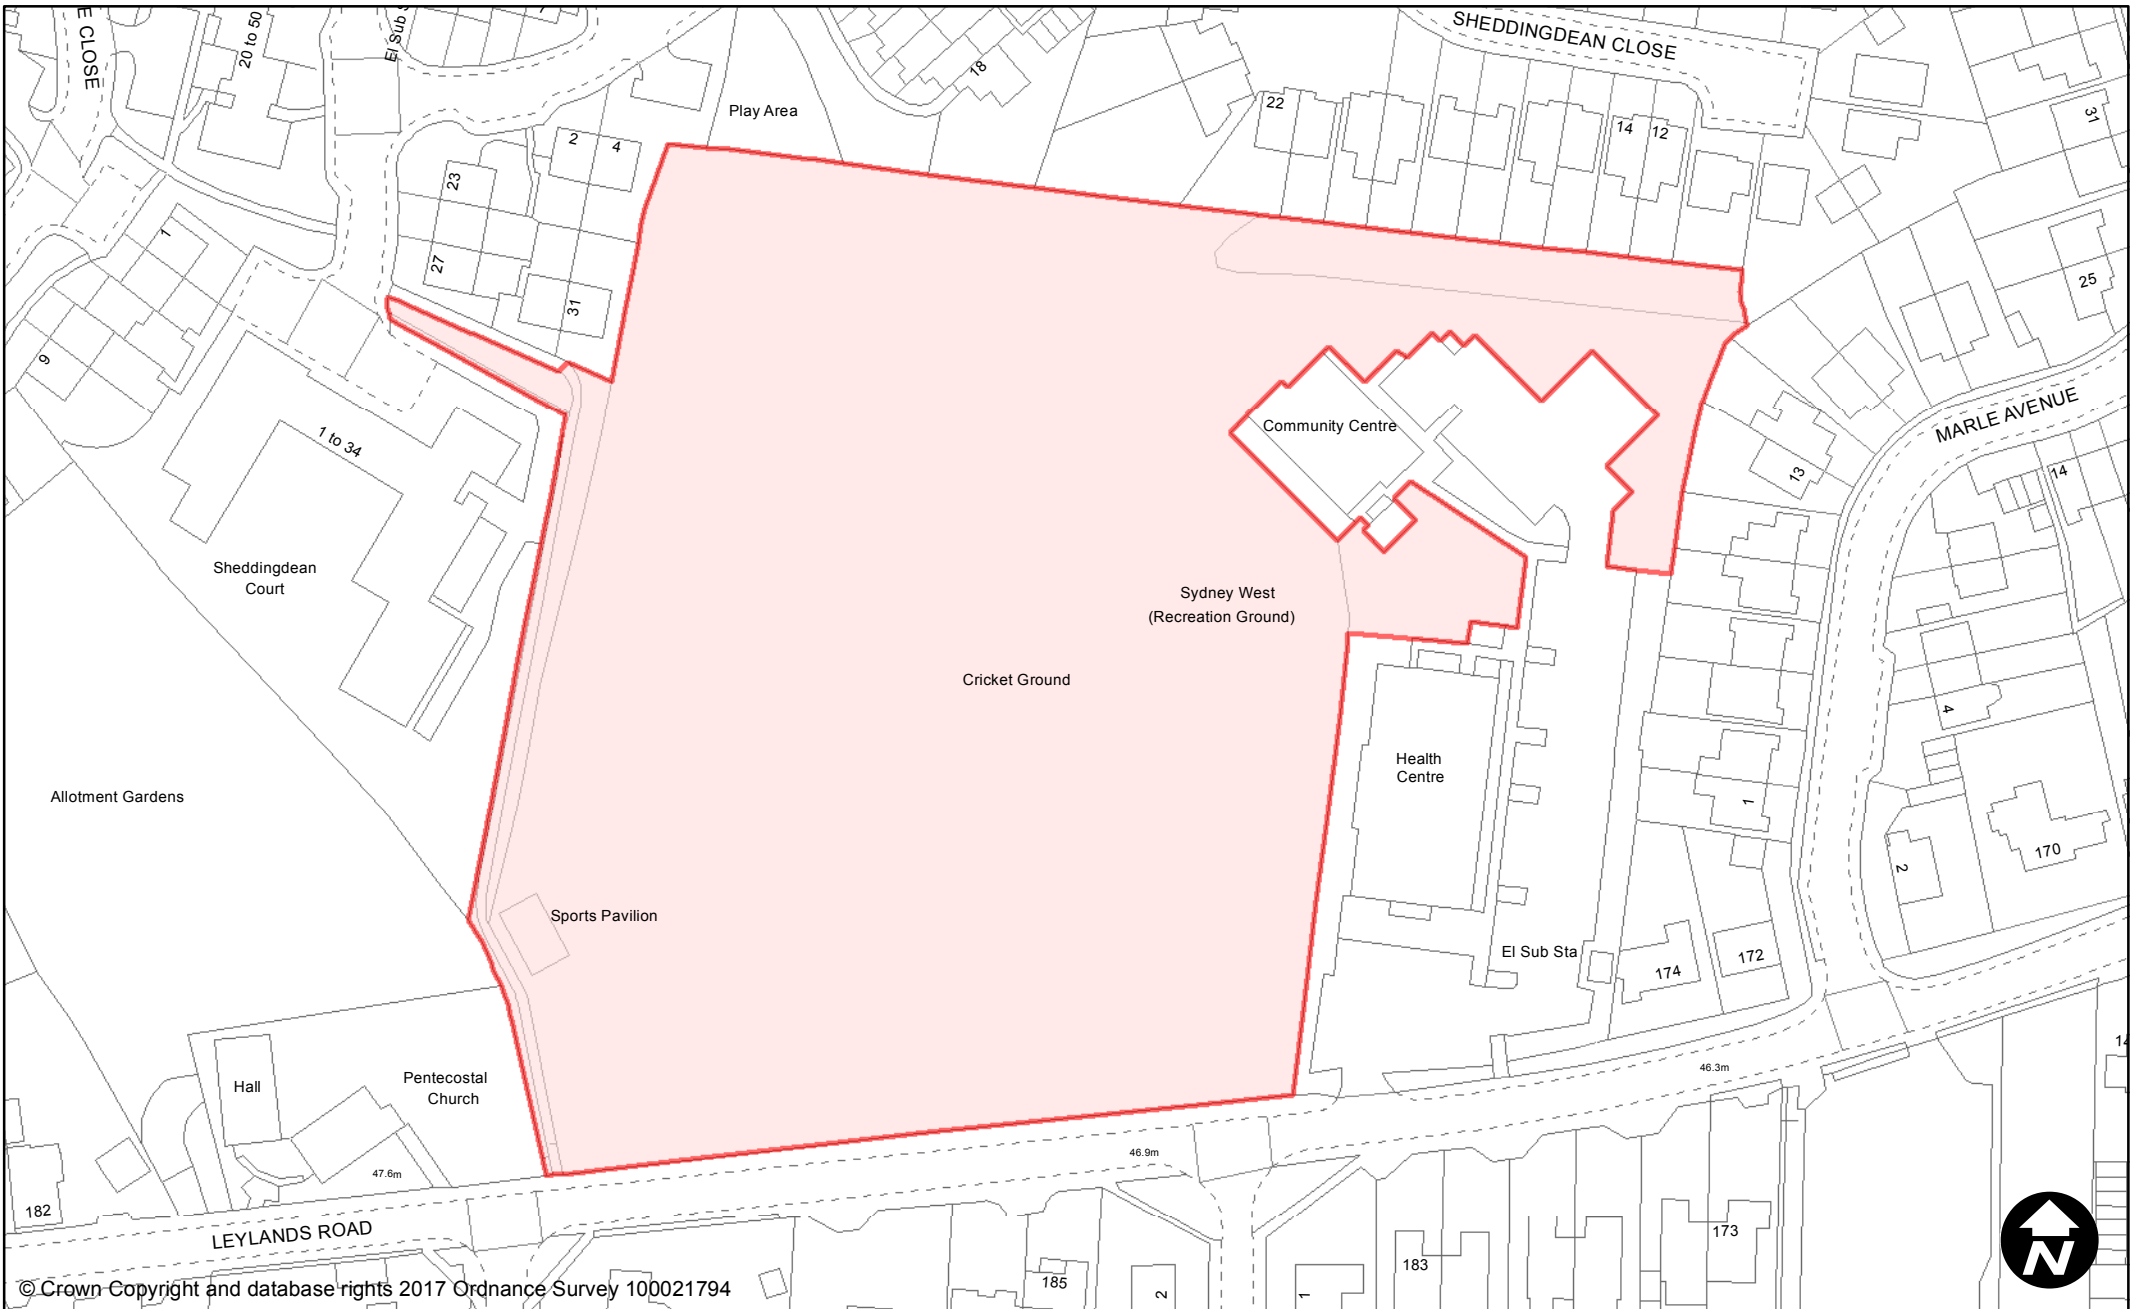

© Crown Copyright and database rights 2017 Ordnance Survey 100021794

**PUBLIC SPACE
PROTECTION ORDER
(SCHEDULE 1)**

Order Type: Dog Fouling
Site Name: Sidney West Recreation Ground
Site Reference: PSPO/288/FL
Town / Parish: Burgess Hill

May 2017

Scale: 1:1,250