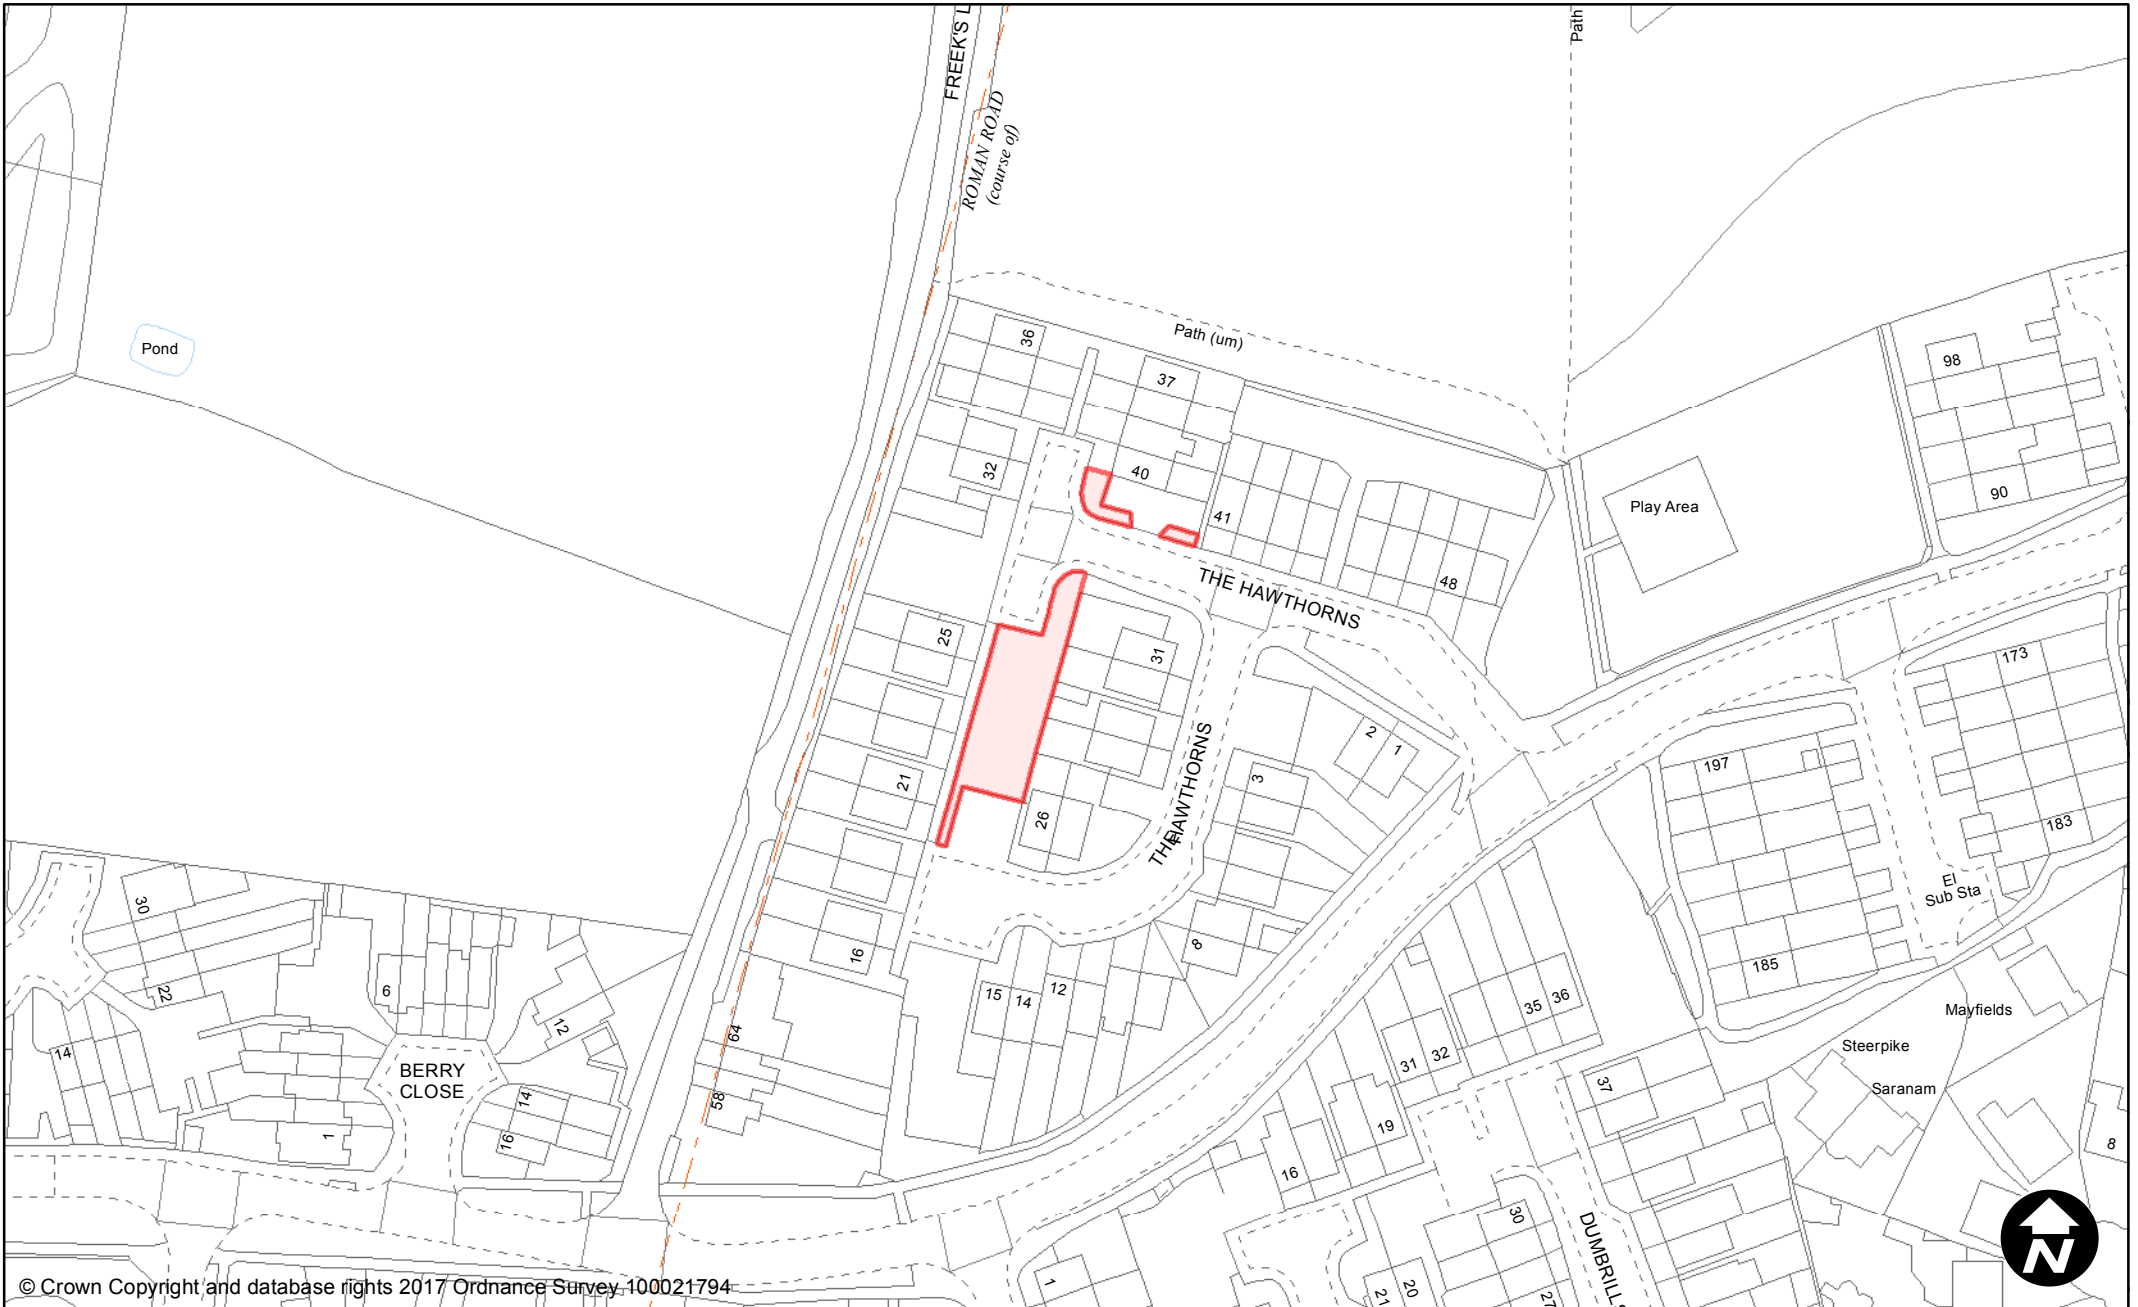

© Crown Copyright and database rights 2017 Ordnance Survey 100021794

**PUBLIC SPACE
PROTECTION ORDER
(SCHEDULE 1)**

Order Type: Dog Fouling
Site Name: Hawthorns Amenity Area
Site Reference: PSPO/076/FL

Town / Parish: Burgess Hill

May 2017

Scale: 1:1,250