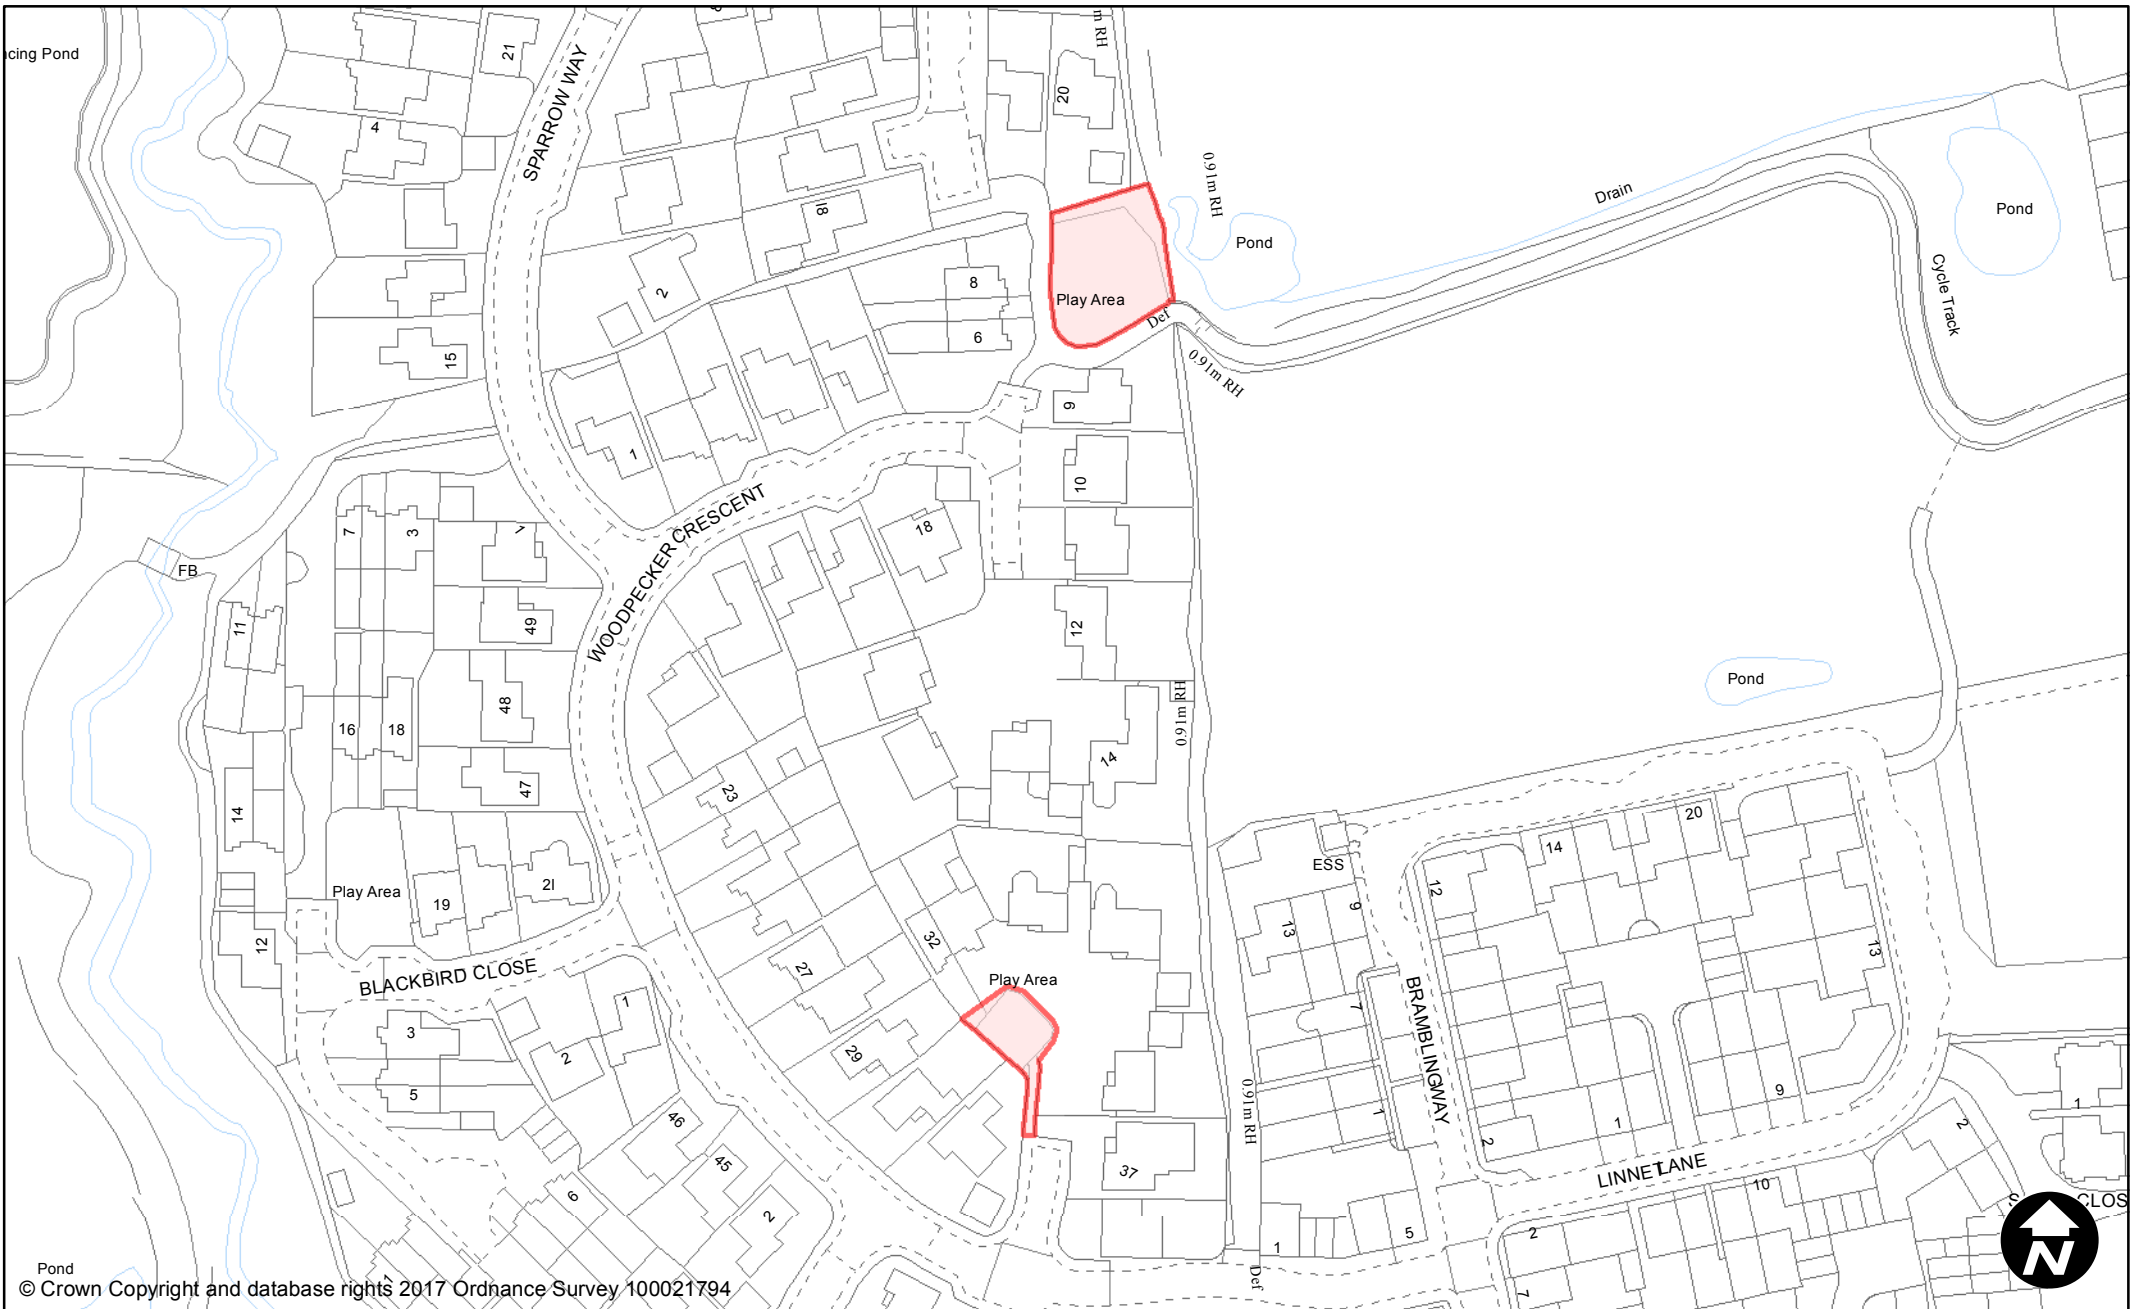

Pond
© Crown Copyright and database rights 2017 Ordnance Survey 100021794

**PUBLIC SPACE
PROTECTION ORDER
(SCHEDULE 1)**

Order Type: Dog Fouling
Site Name: Woodpecker Crescent Toddler Play Area & Junior Play Area
Site Reference: PSPO/140/FL
Town / Parish: Burgess Hill

May 2017

Scale: 1:1,250