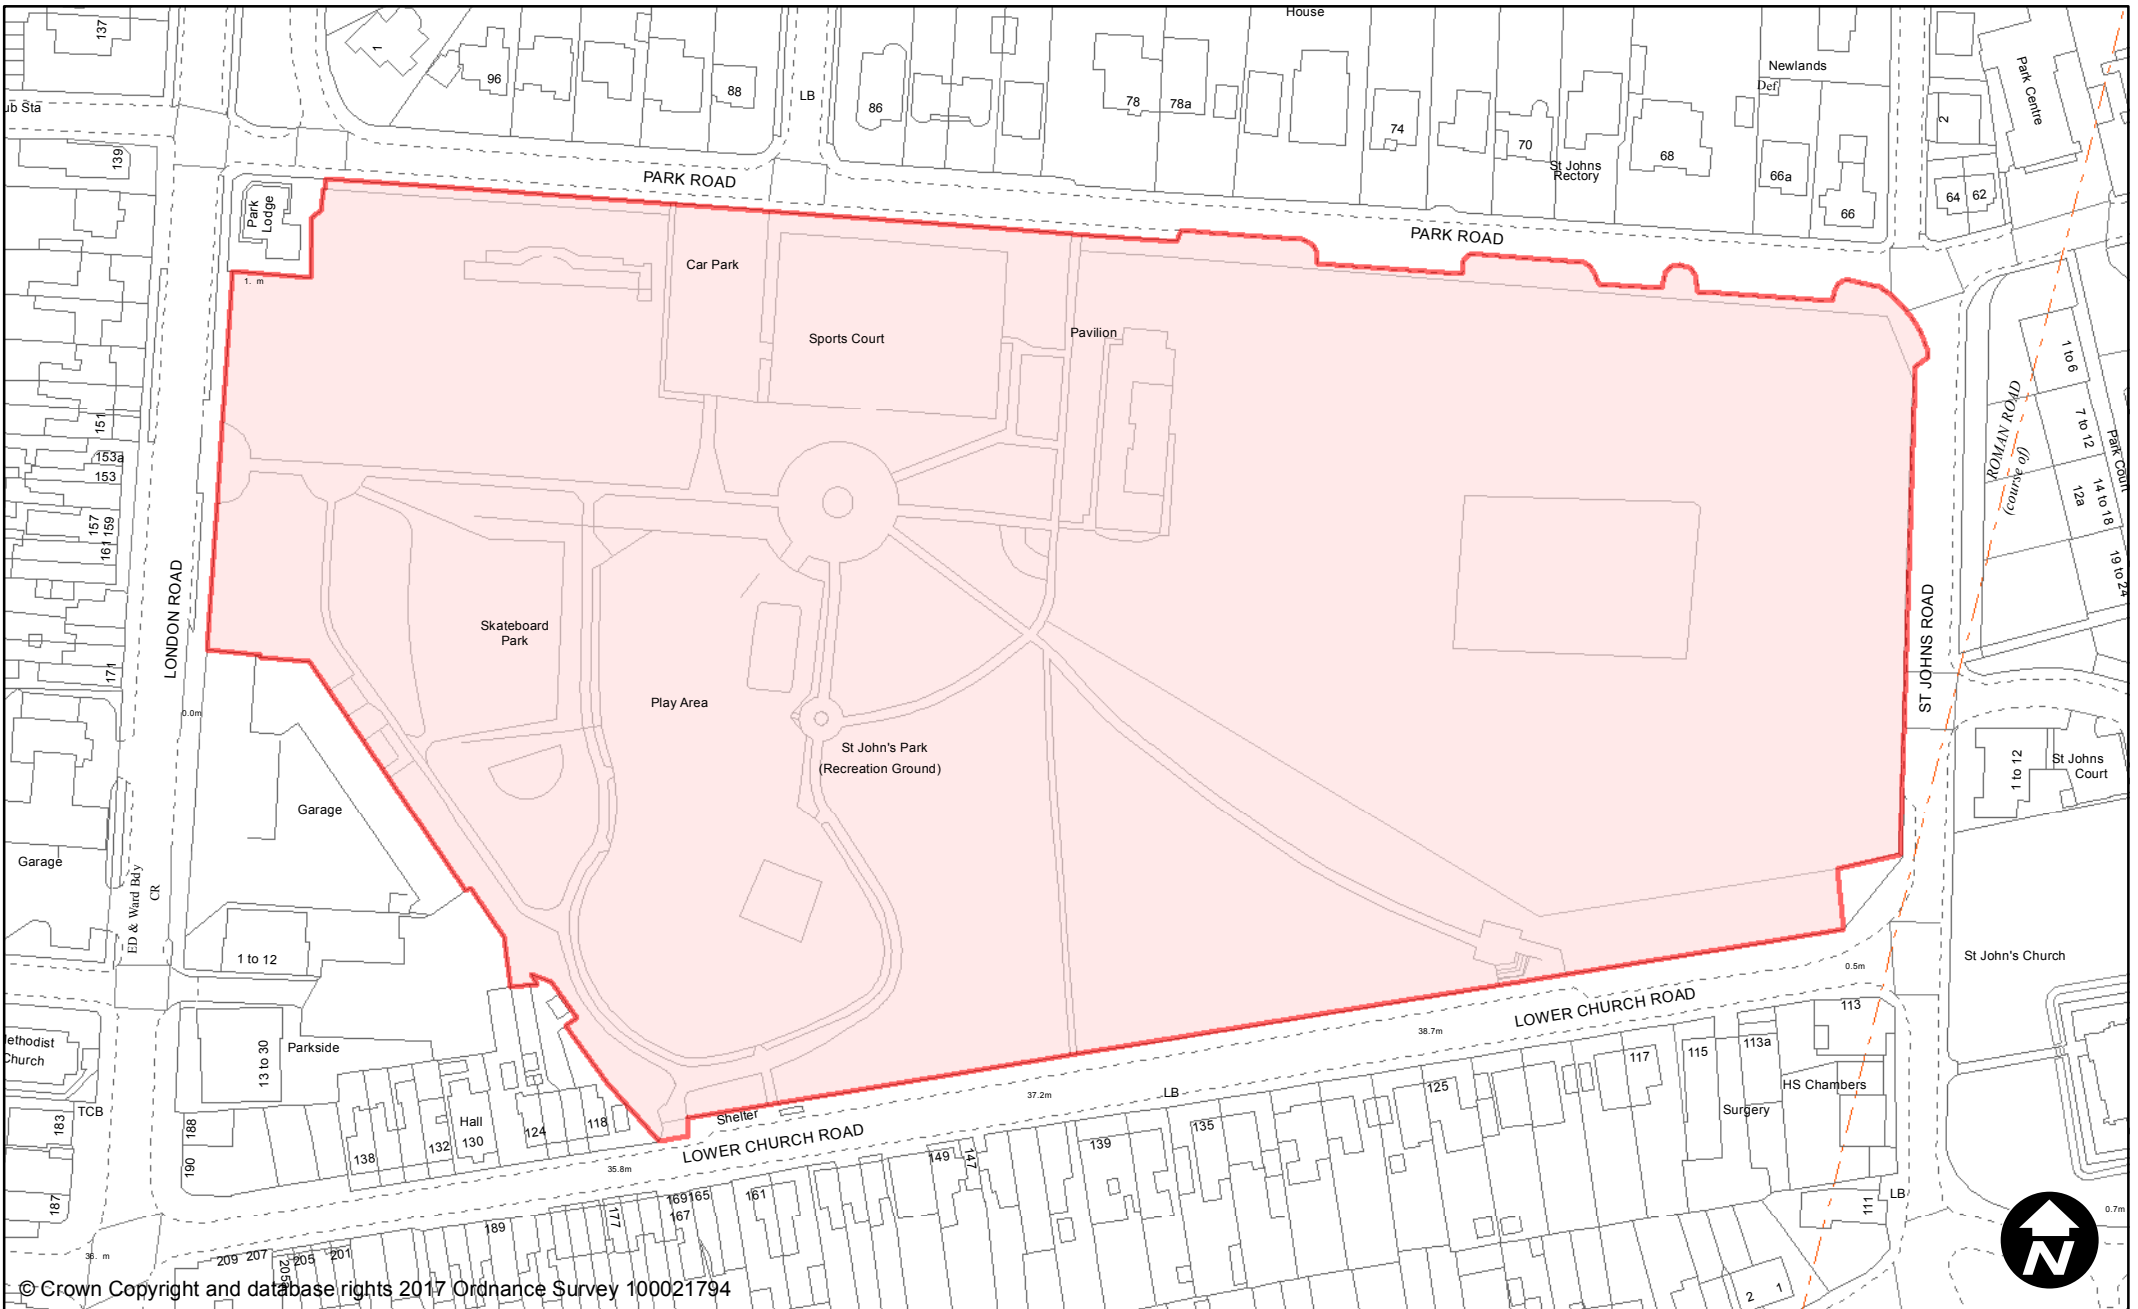

© Crown Copyright and database rights 2017 Ordnance Survey 100021794

**PUBLIC SPACE
PROTECTION ORDER
(SCHEDULE 1)**

Order Type: Dog Fouling
Site Name: St. Johns Park
Site Reference: PSPO/003/FL

Town / Parish: Burgess Hill

May 2017

Scale: 1:1,500