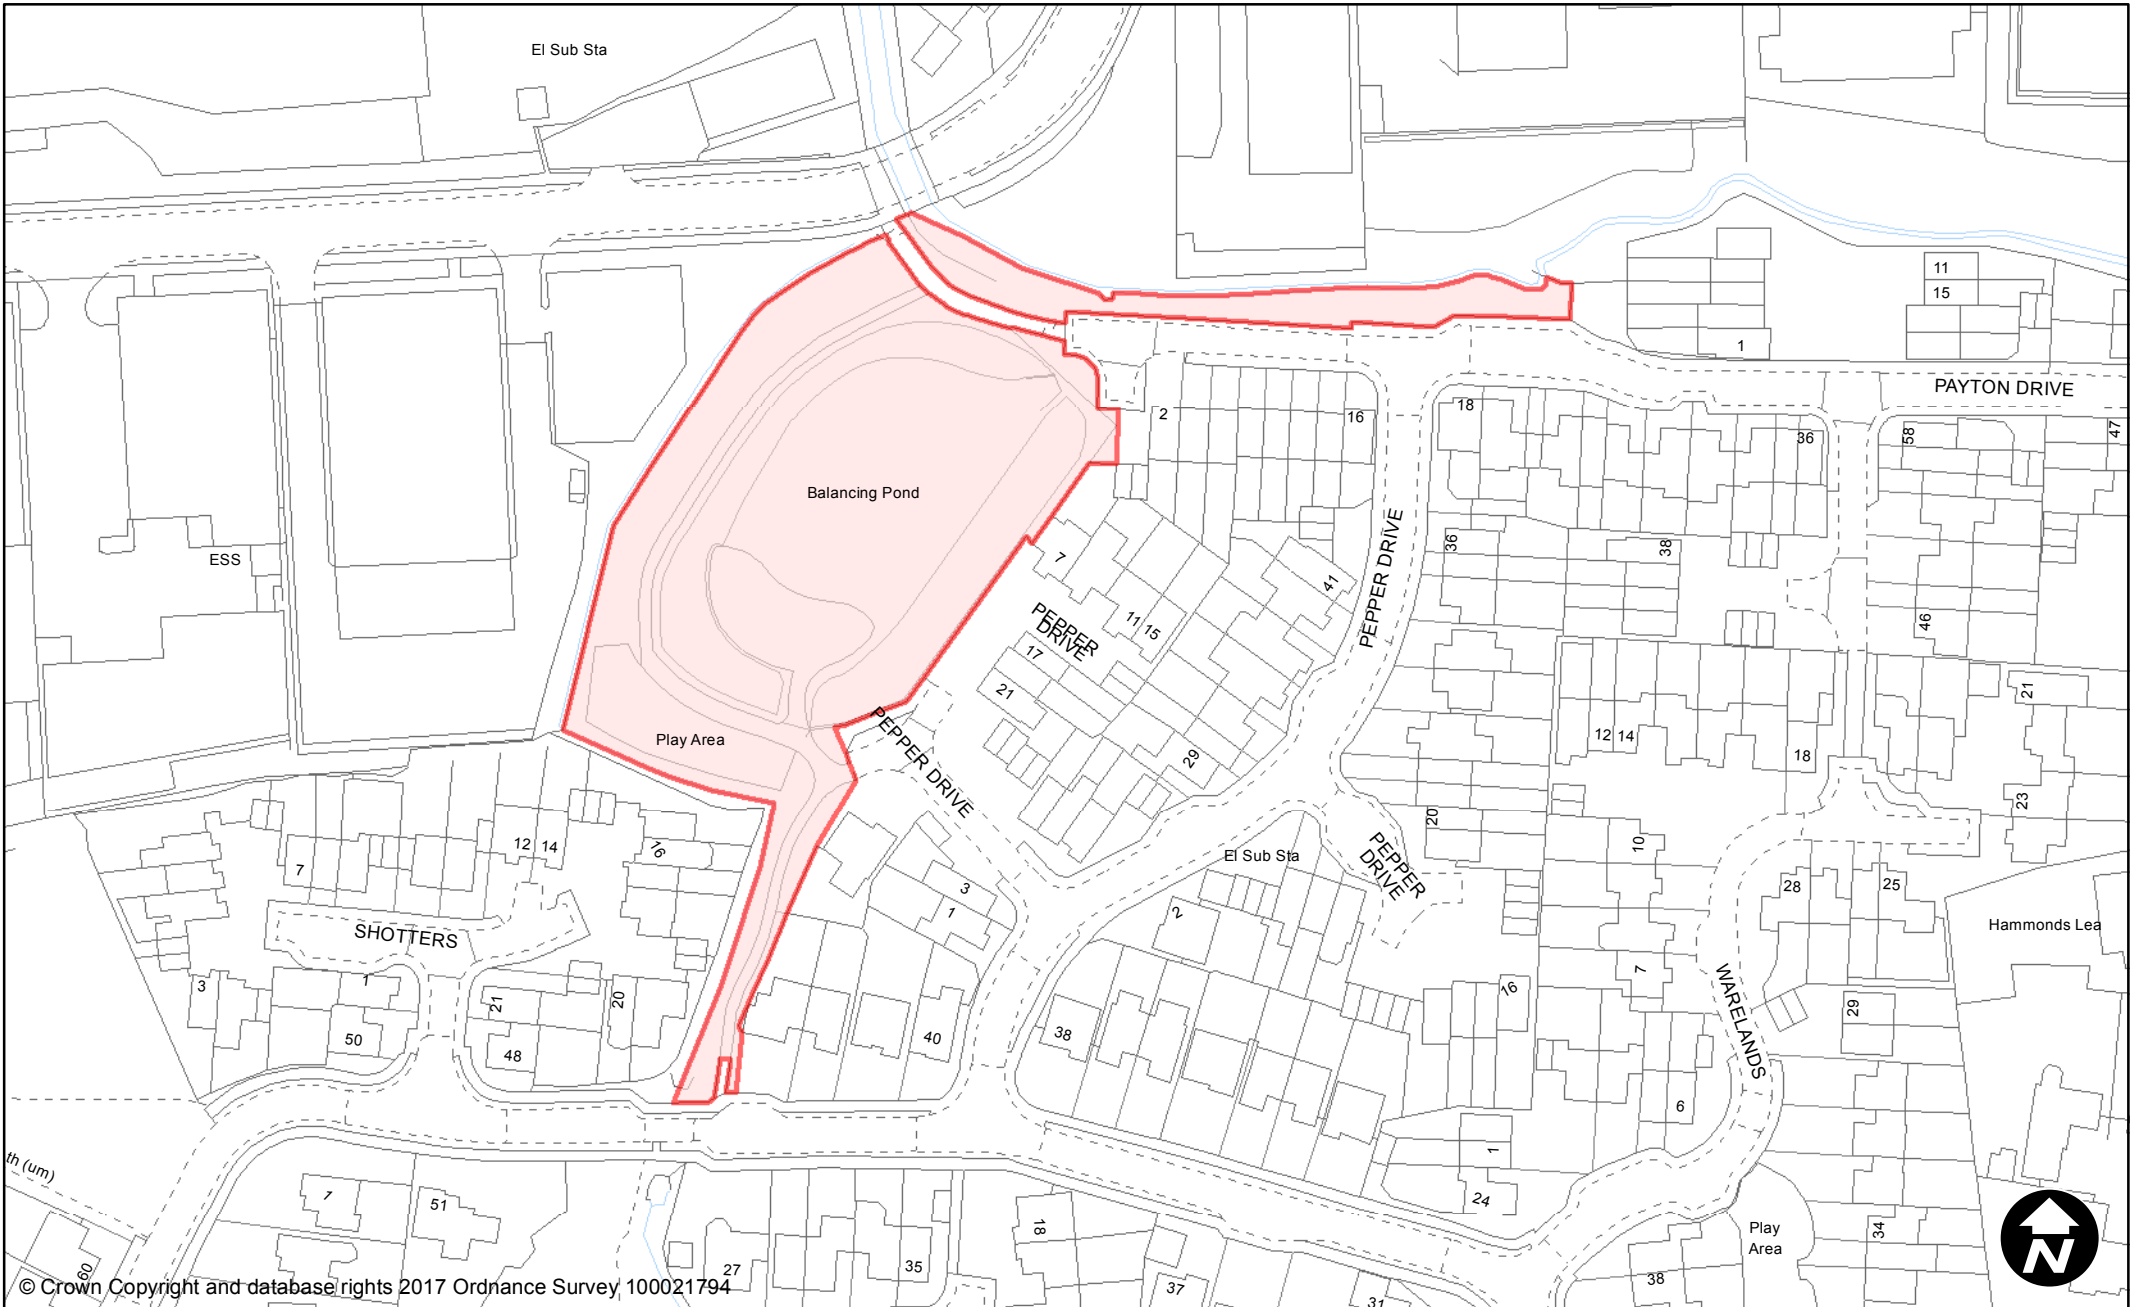

May 2017

Scale: 1:1,250

© Crown Copyright and database rights 2017 Ordnance Survey 100021794

**PUBLIC SPACE  
PROTECTION ORDER  
(SCHEDULE 1)**

**Order Type:** Dog Fouling  
**Site Name:** Pepper Drive Amenity Area  
**Site Reference:** PSPO/102/FL  
**Town / Parish:** Burgess Hill