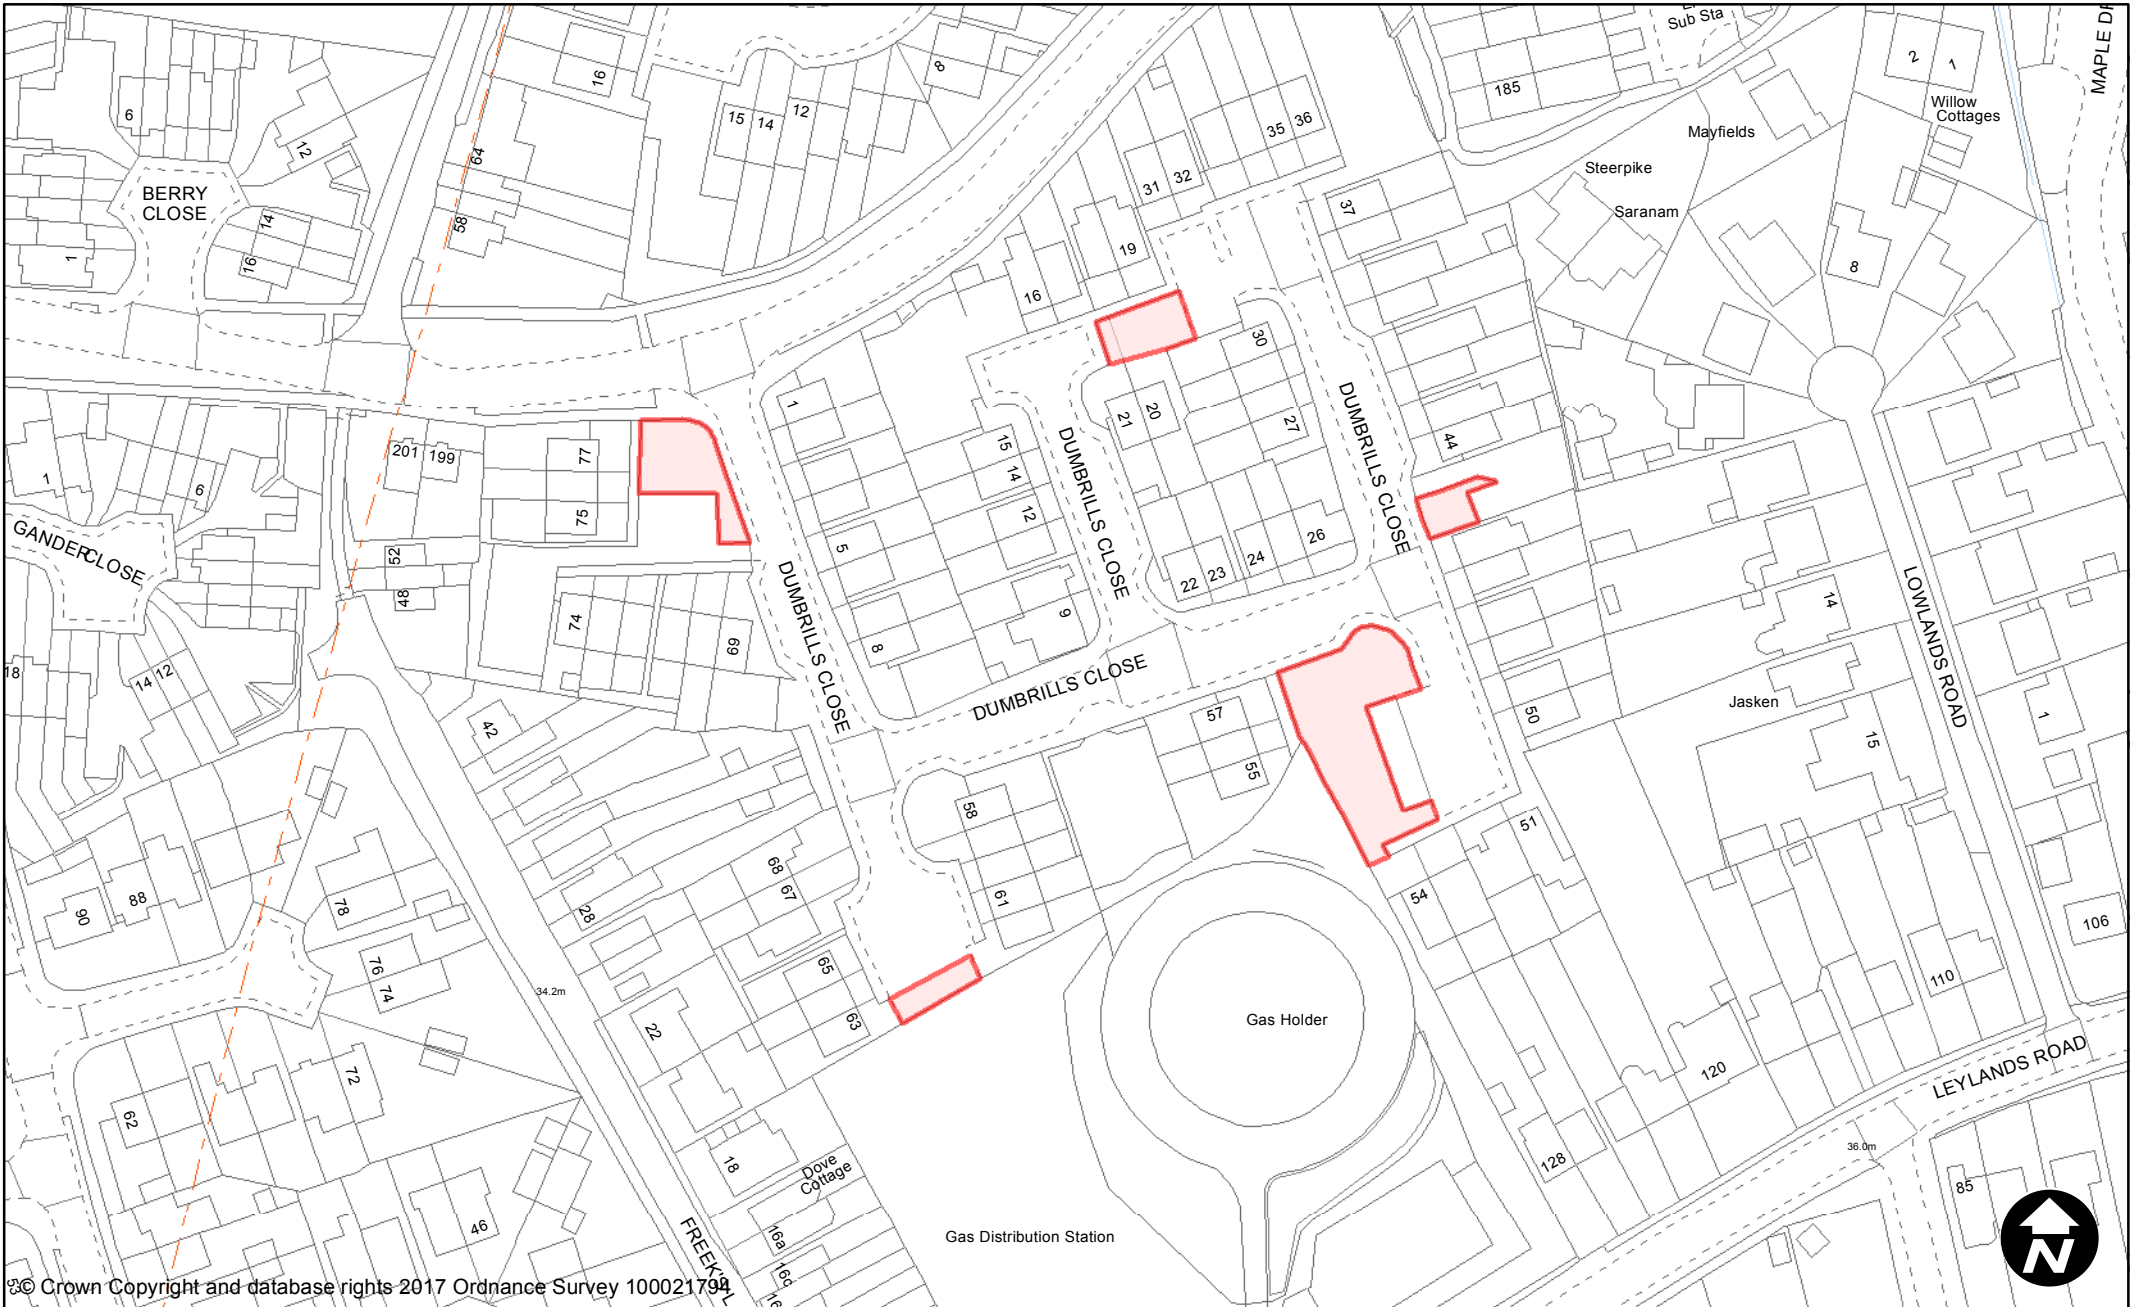

© Crown Copyright and database rights 2017 Ordnance Survey 100021794

**PUBLIC SPACE
PROTECTION ORDER
(SCHEDULE 1)**

Order Type: Dog Fouling
Site Name: Dumbrills Close
Site Reference: PSPO/060/FL

Town / Parish: Burgess Hill

May 2017

Scale: 1:1,250