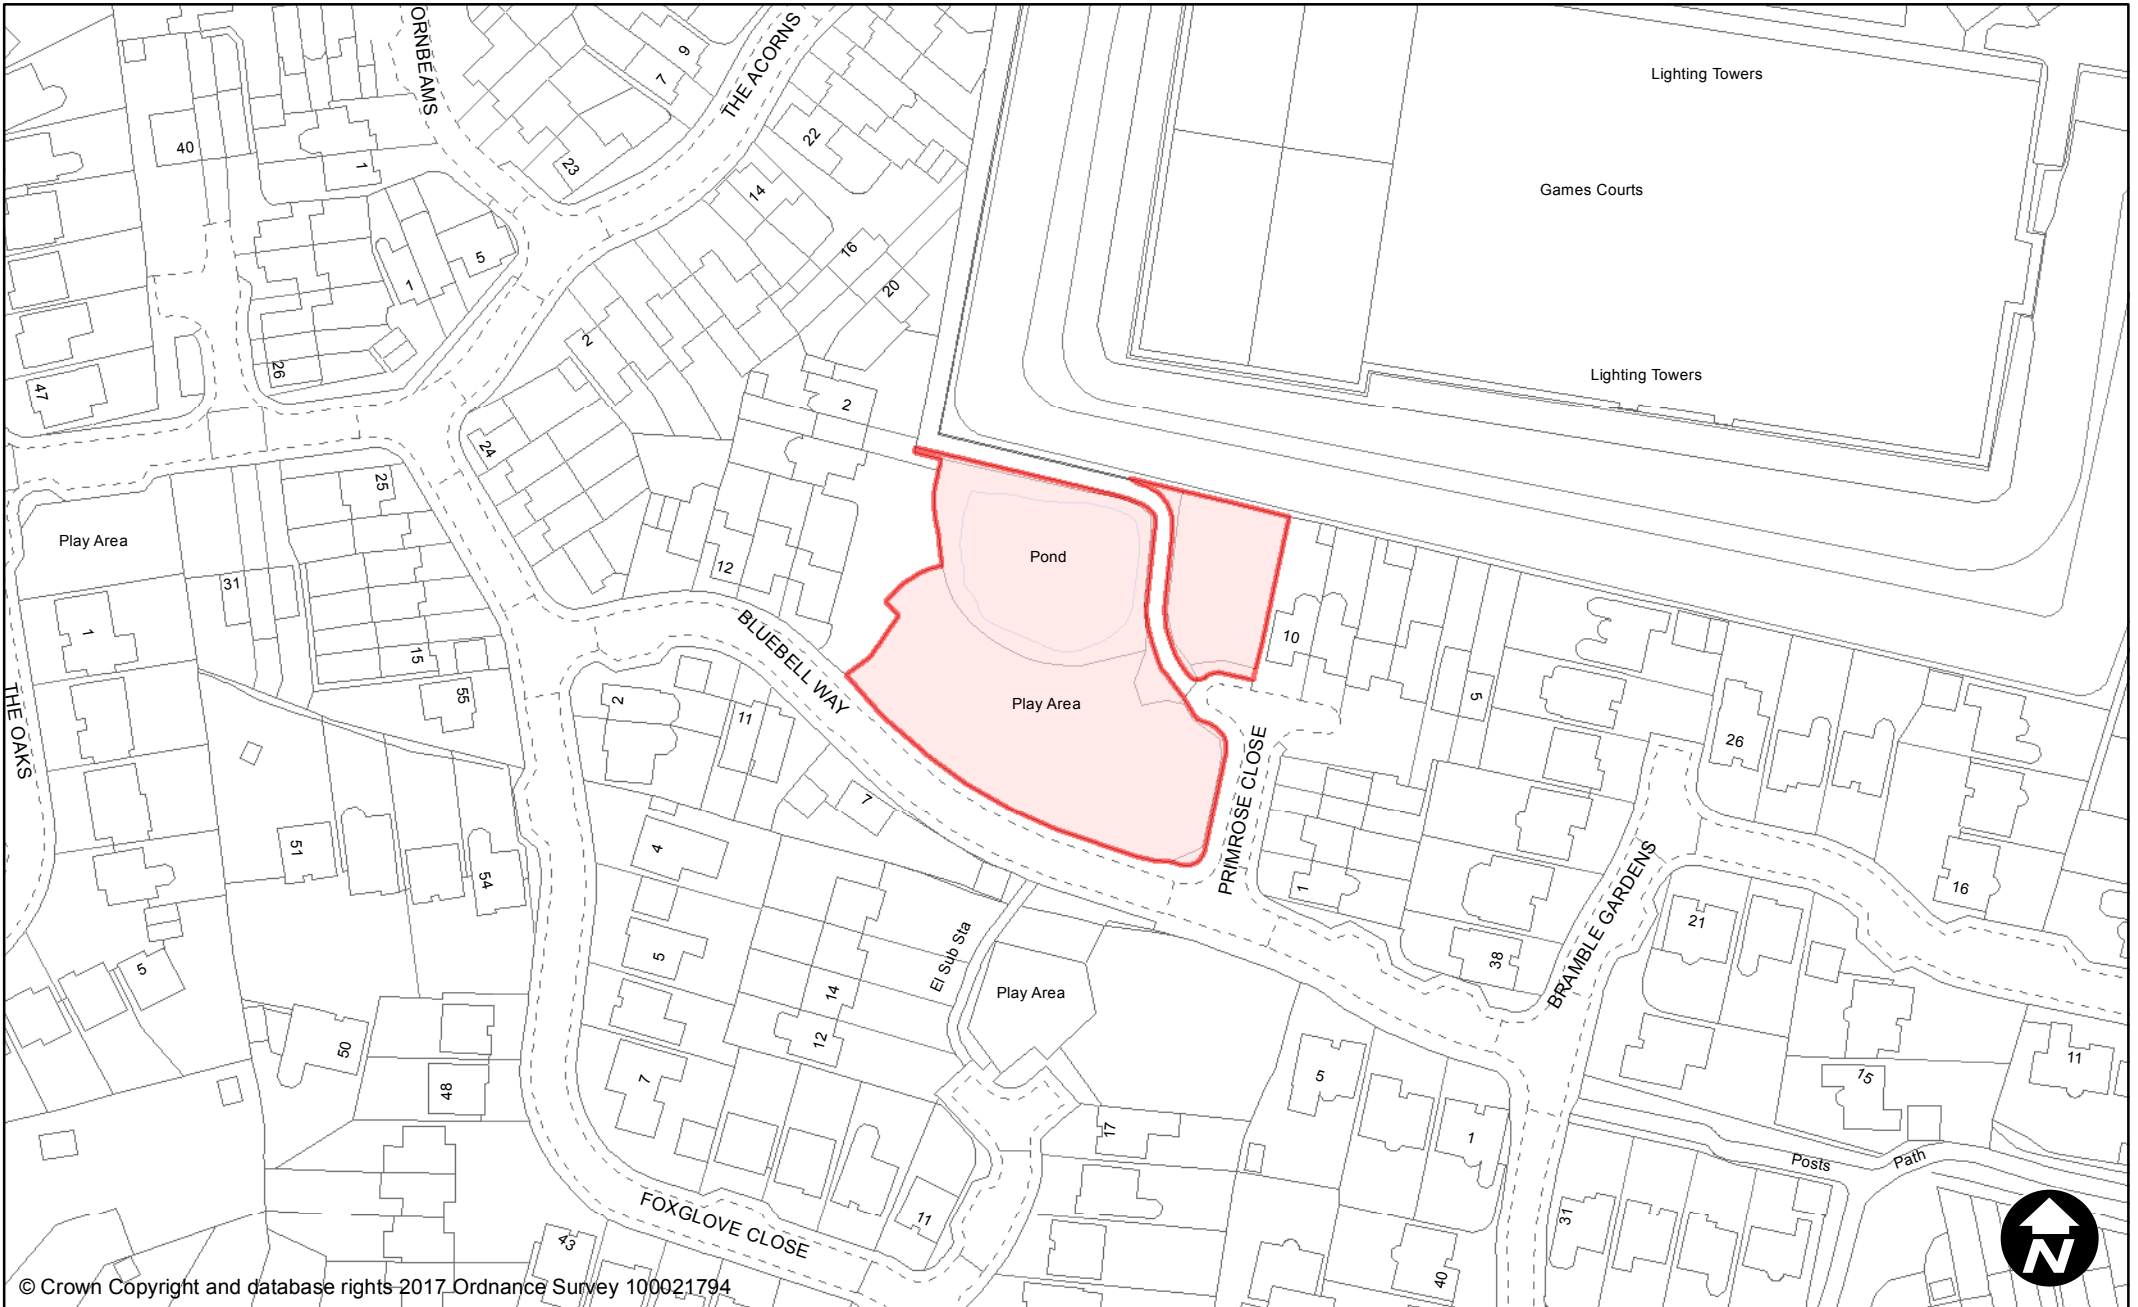

© Crown Copyright and database rights 2017 Ordnance Survey 100021794

**PUBLIC SPACE
PROTECTION ORDER
(SCHEDULE 1)**

Order Type: Dog Fouling
Site Name: Primrose Close Play Area & Open Space
Site Reference: PSPO/105/FL
Town / Parish: Burgess Hill

May 2017

Scale: 1:1,250