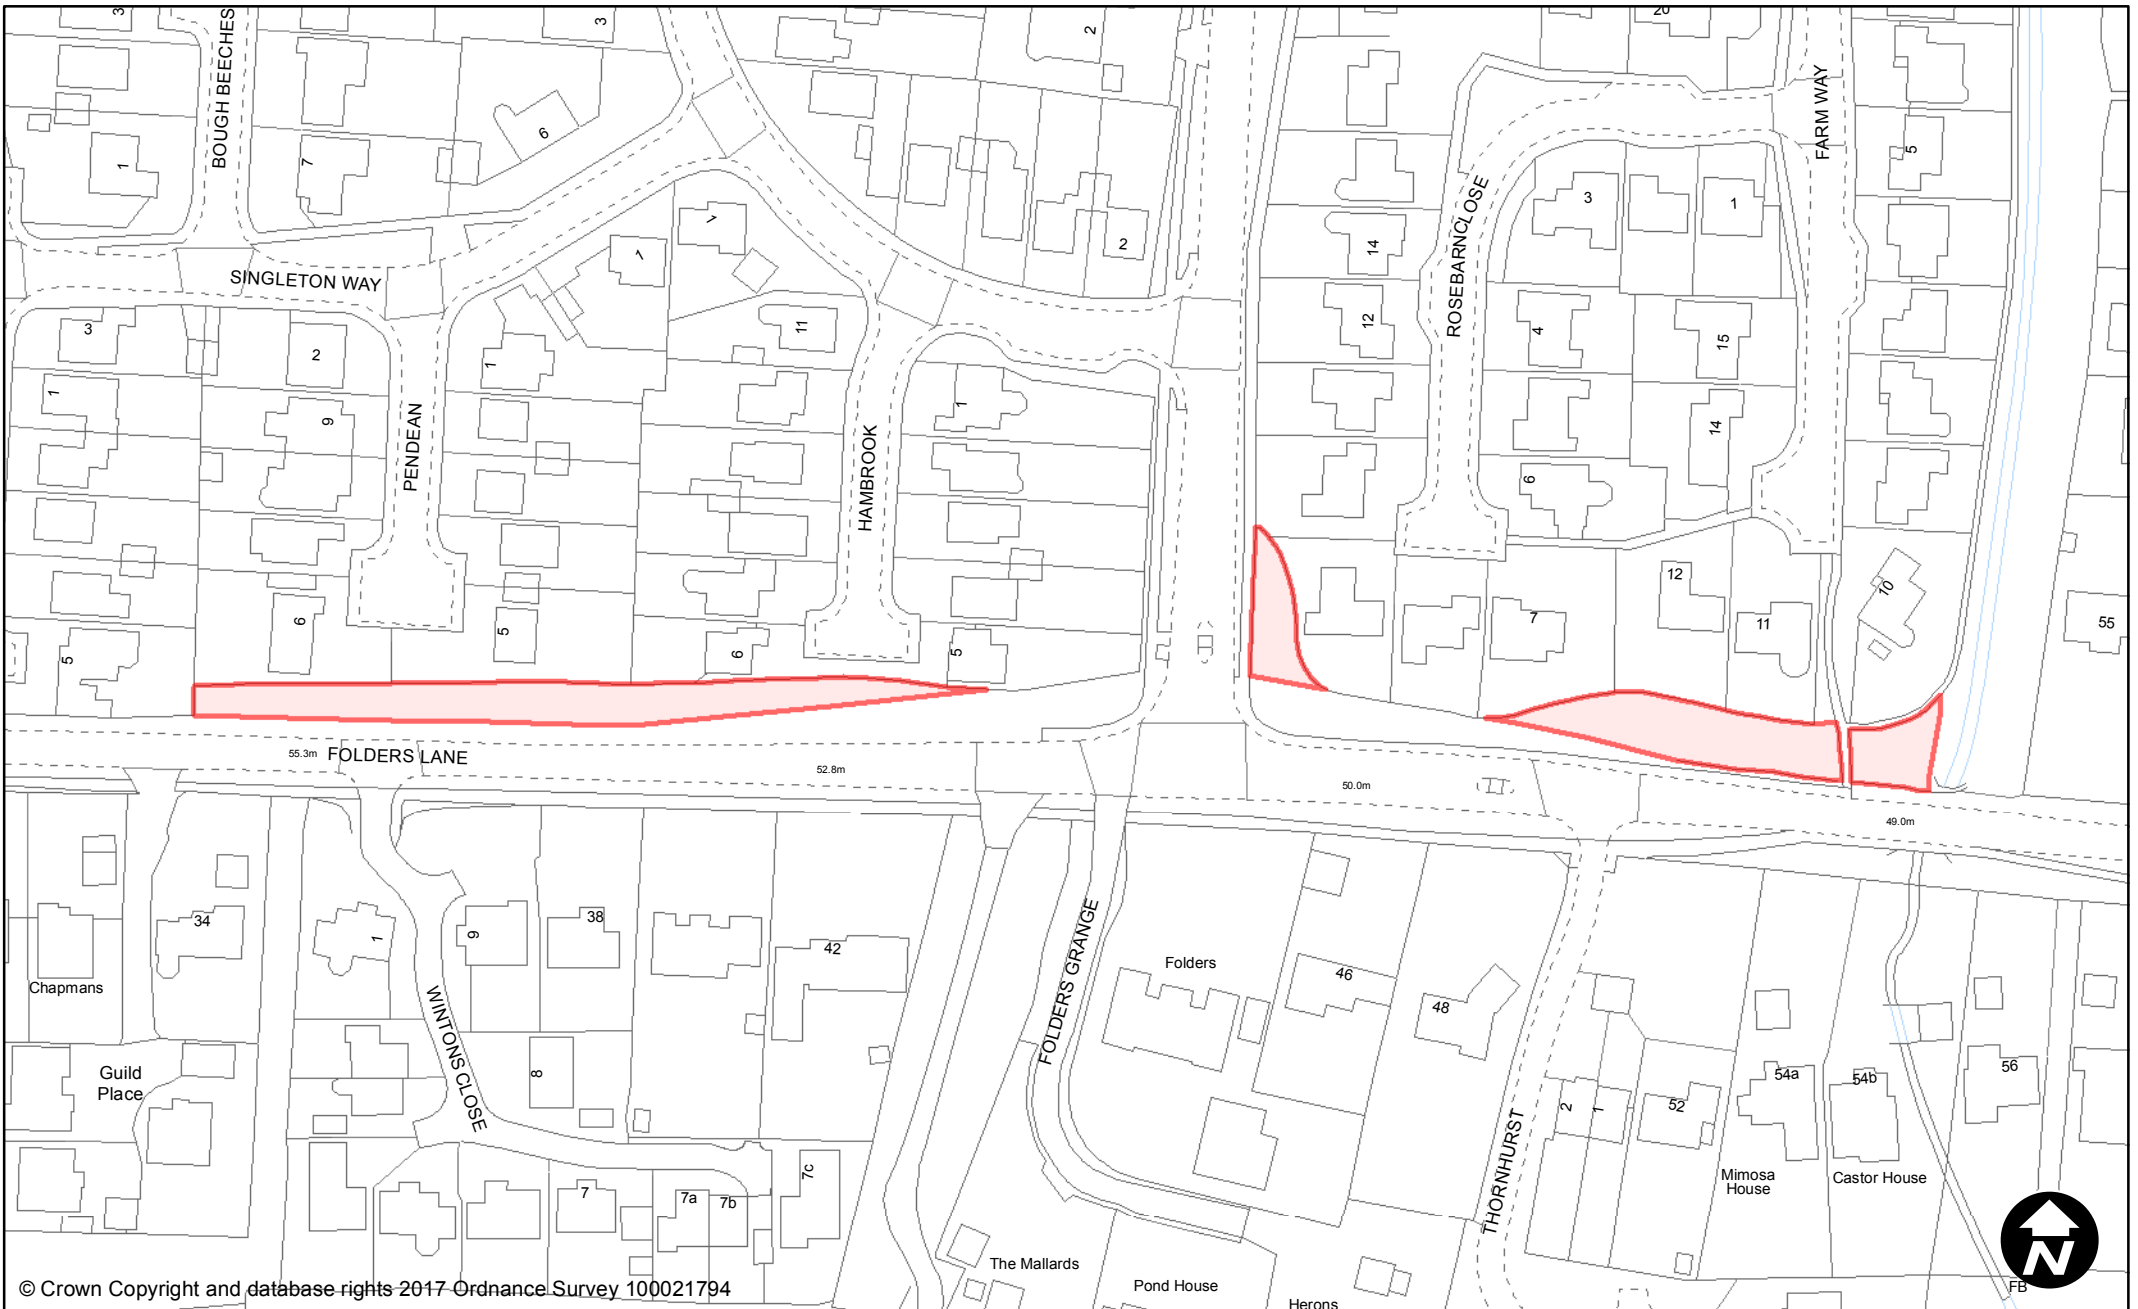

© Crown Copyright and database rights 2017 Ordnance Survey 100021794

**PUBLIC SPACE
PROTECTION ORDER
(SCHEDULE 1)**

Order Type: Dog Fouling
Site Name: Folders Meadow
Site Reference: PSPO/064/FL

Town / Parish: Burgess Hill

May 2017

Scale: 1:1,300