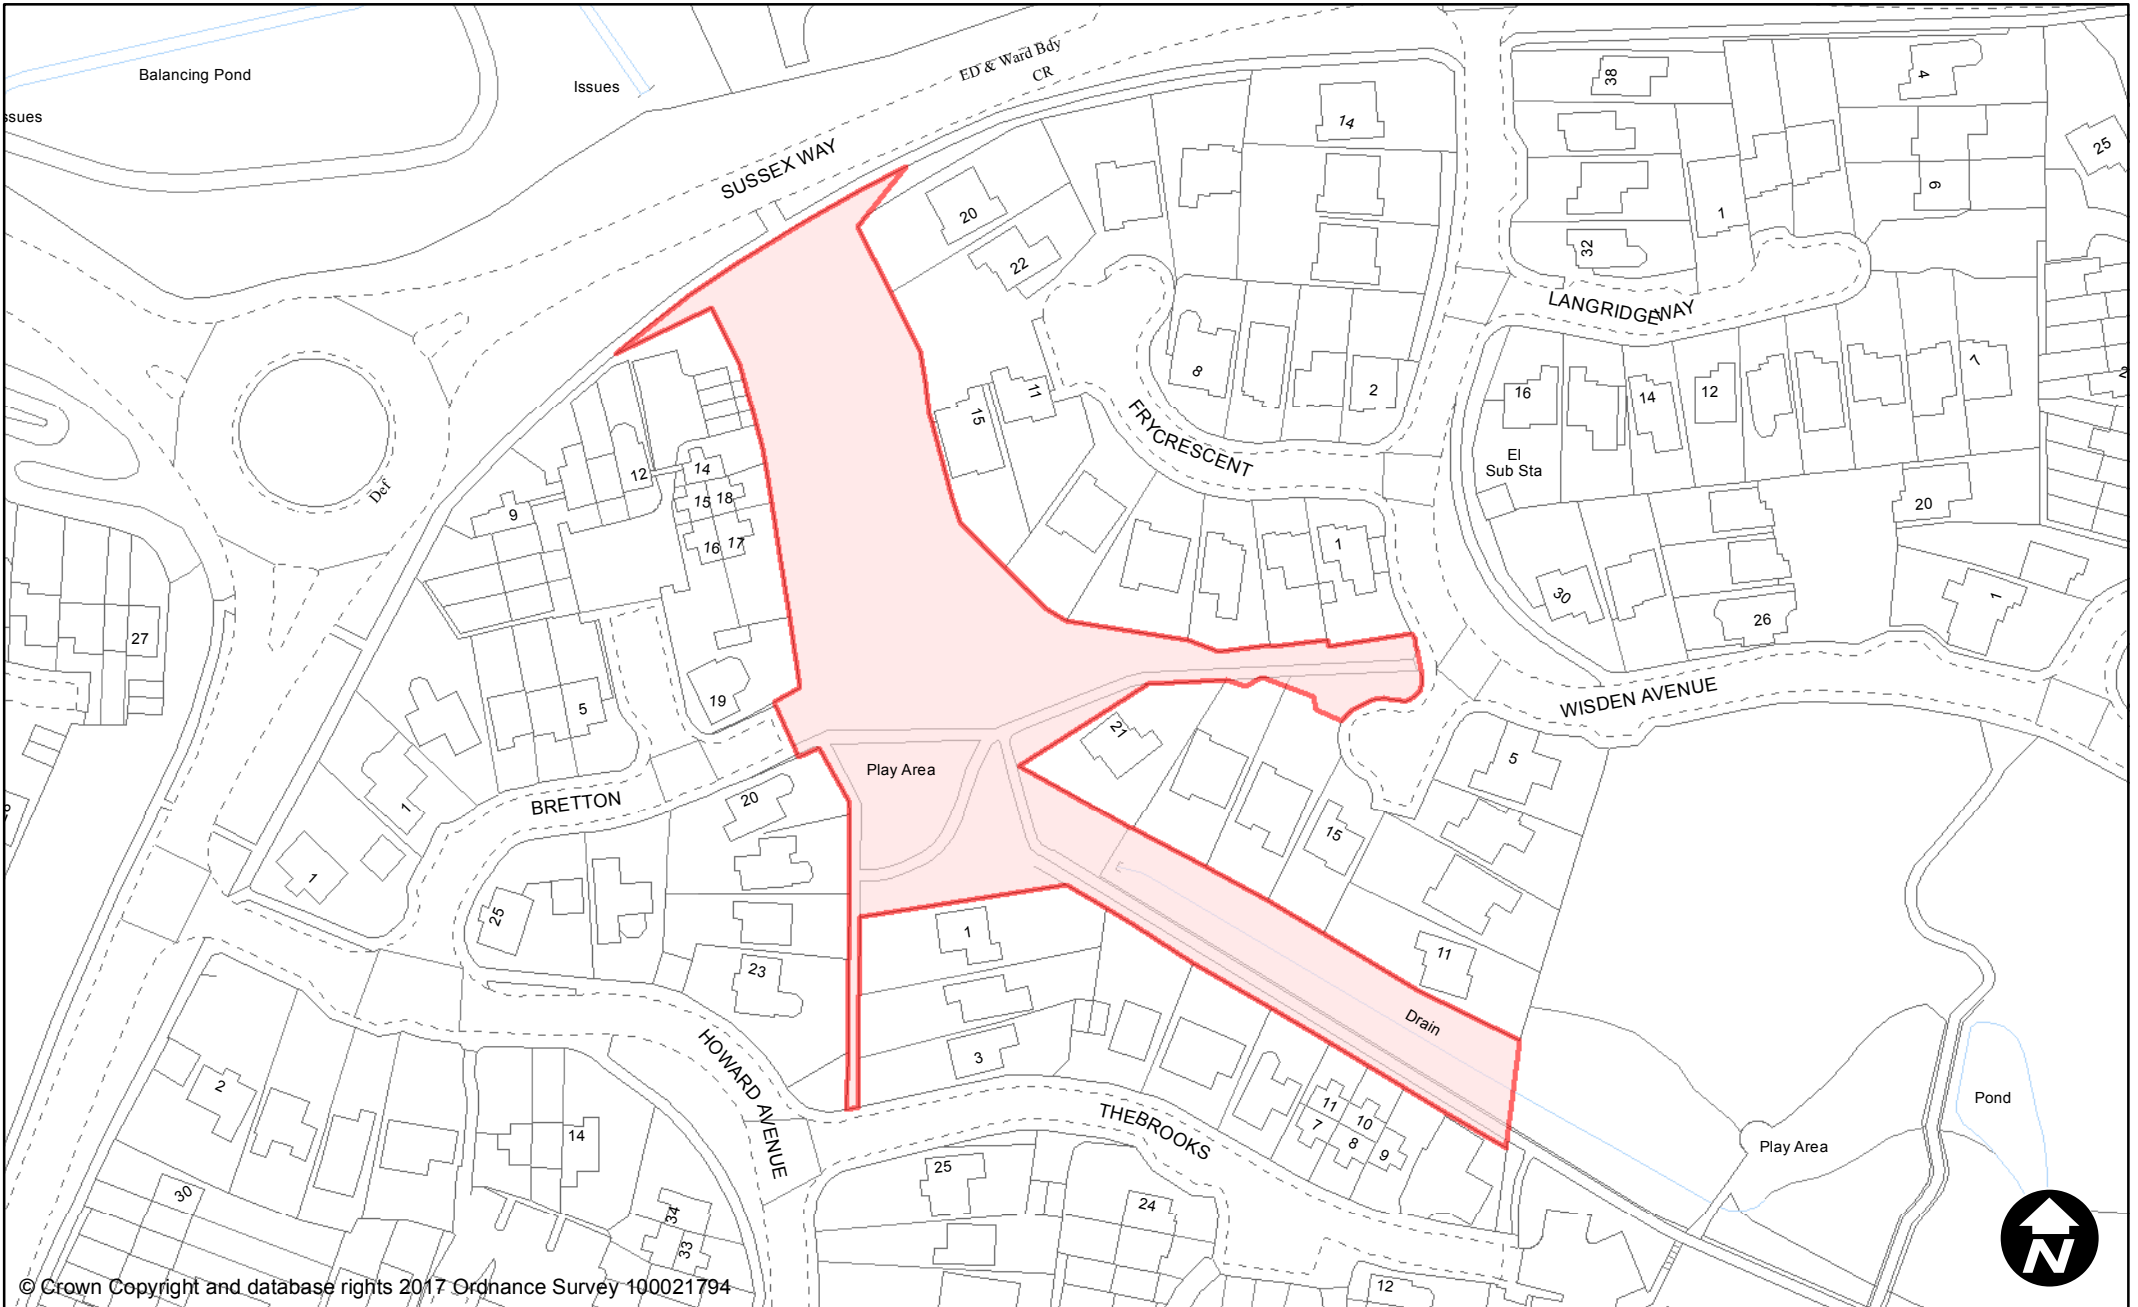

© Crown Copyright and database rights 2017 Ordnance Survey 100021794

**PUBLIC SPACE
PROTECTION ORDER
(SCHEDULE 1)**

Order Type: Dog Fouling
Site Name: Sussex Way Open Space
Site Reference: PSPO/118/FL
Town / Parish: Burgess Hill

May 2017

Scale: 1:1,250