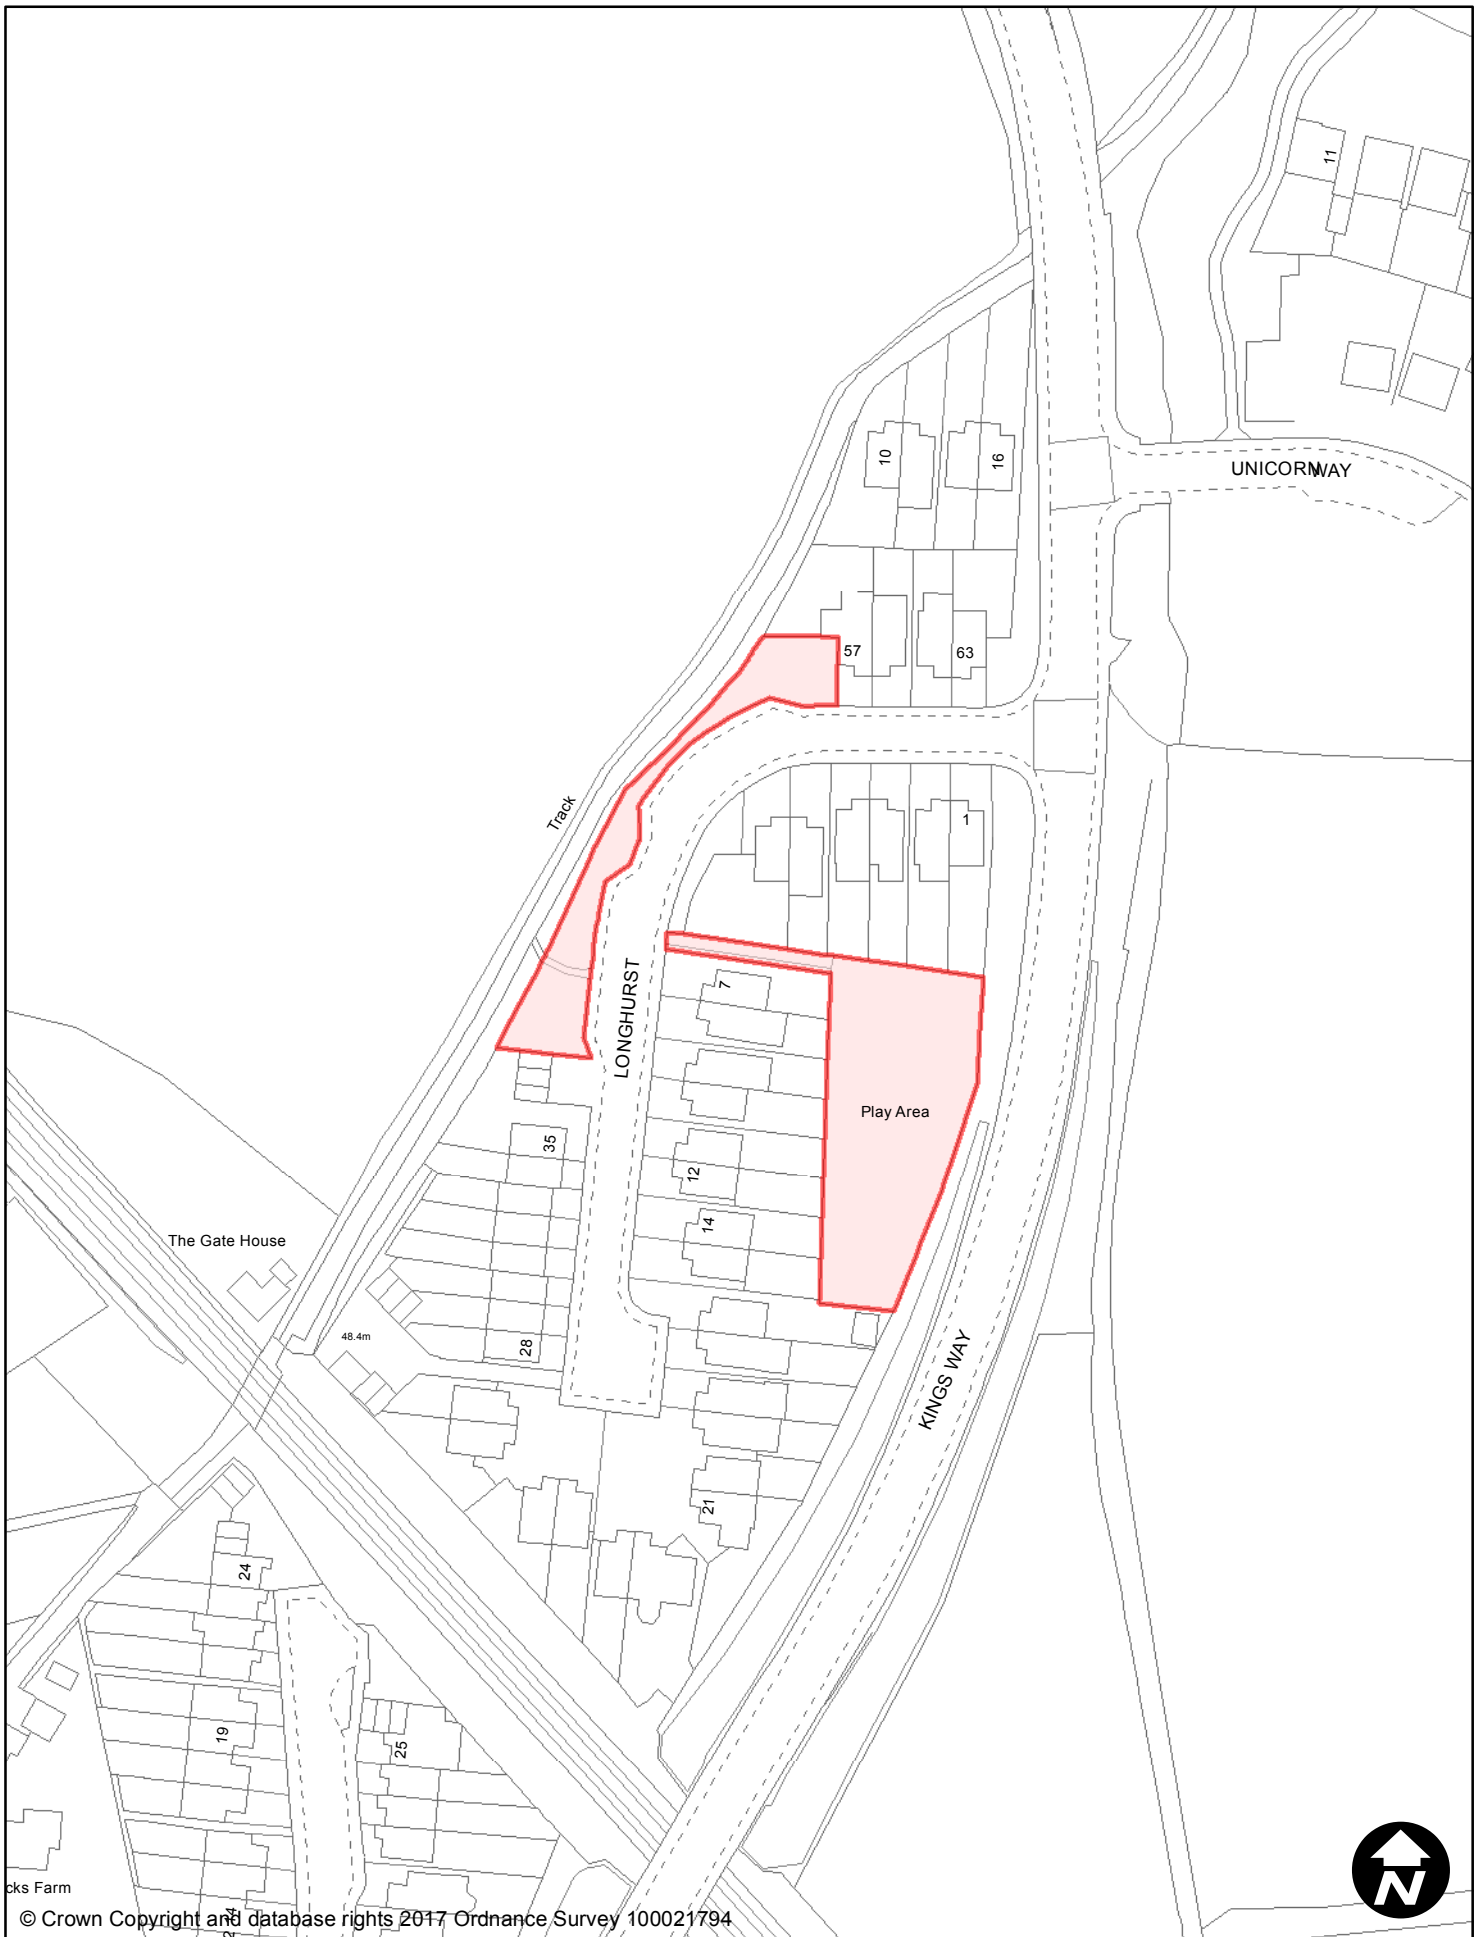

© Crown Copyright and database rights 2017 Ordnance Survey 100021794

PUBLIC SPACE PROTECTION ORDER (SCHEDULE 1)

Order Type: Dog Fouling
Site Name: Longhurst Open Space
Site Reference: PSPO/089/FL **Town / Parish:** Burgess Hill

May 2017

Scale: 1:1,250