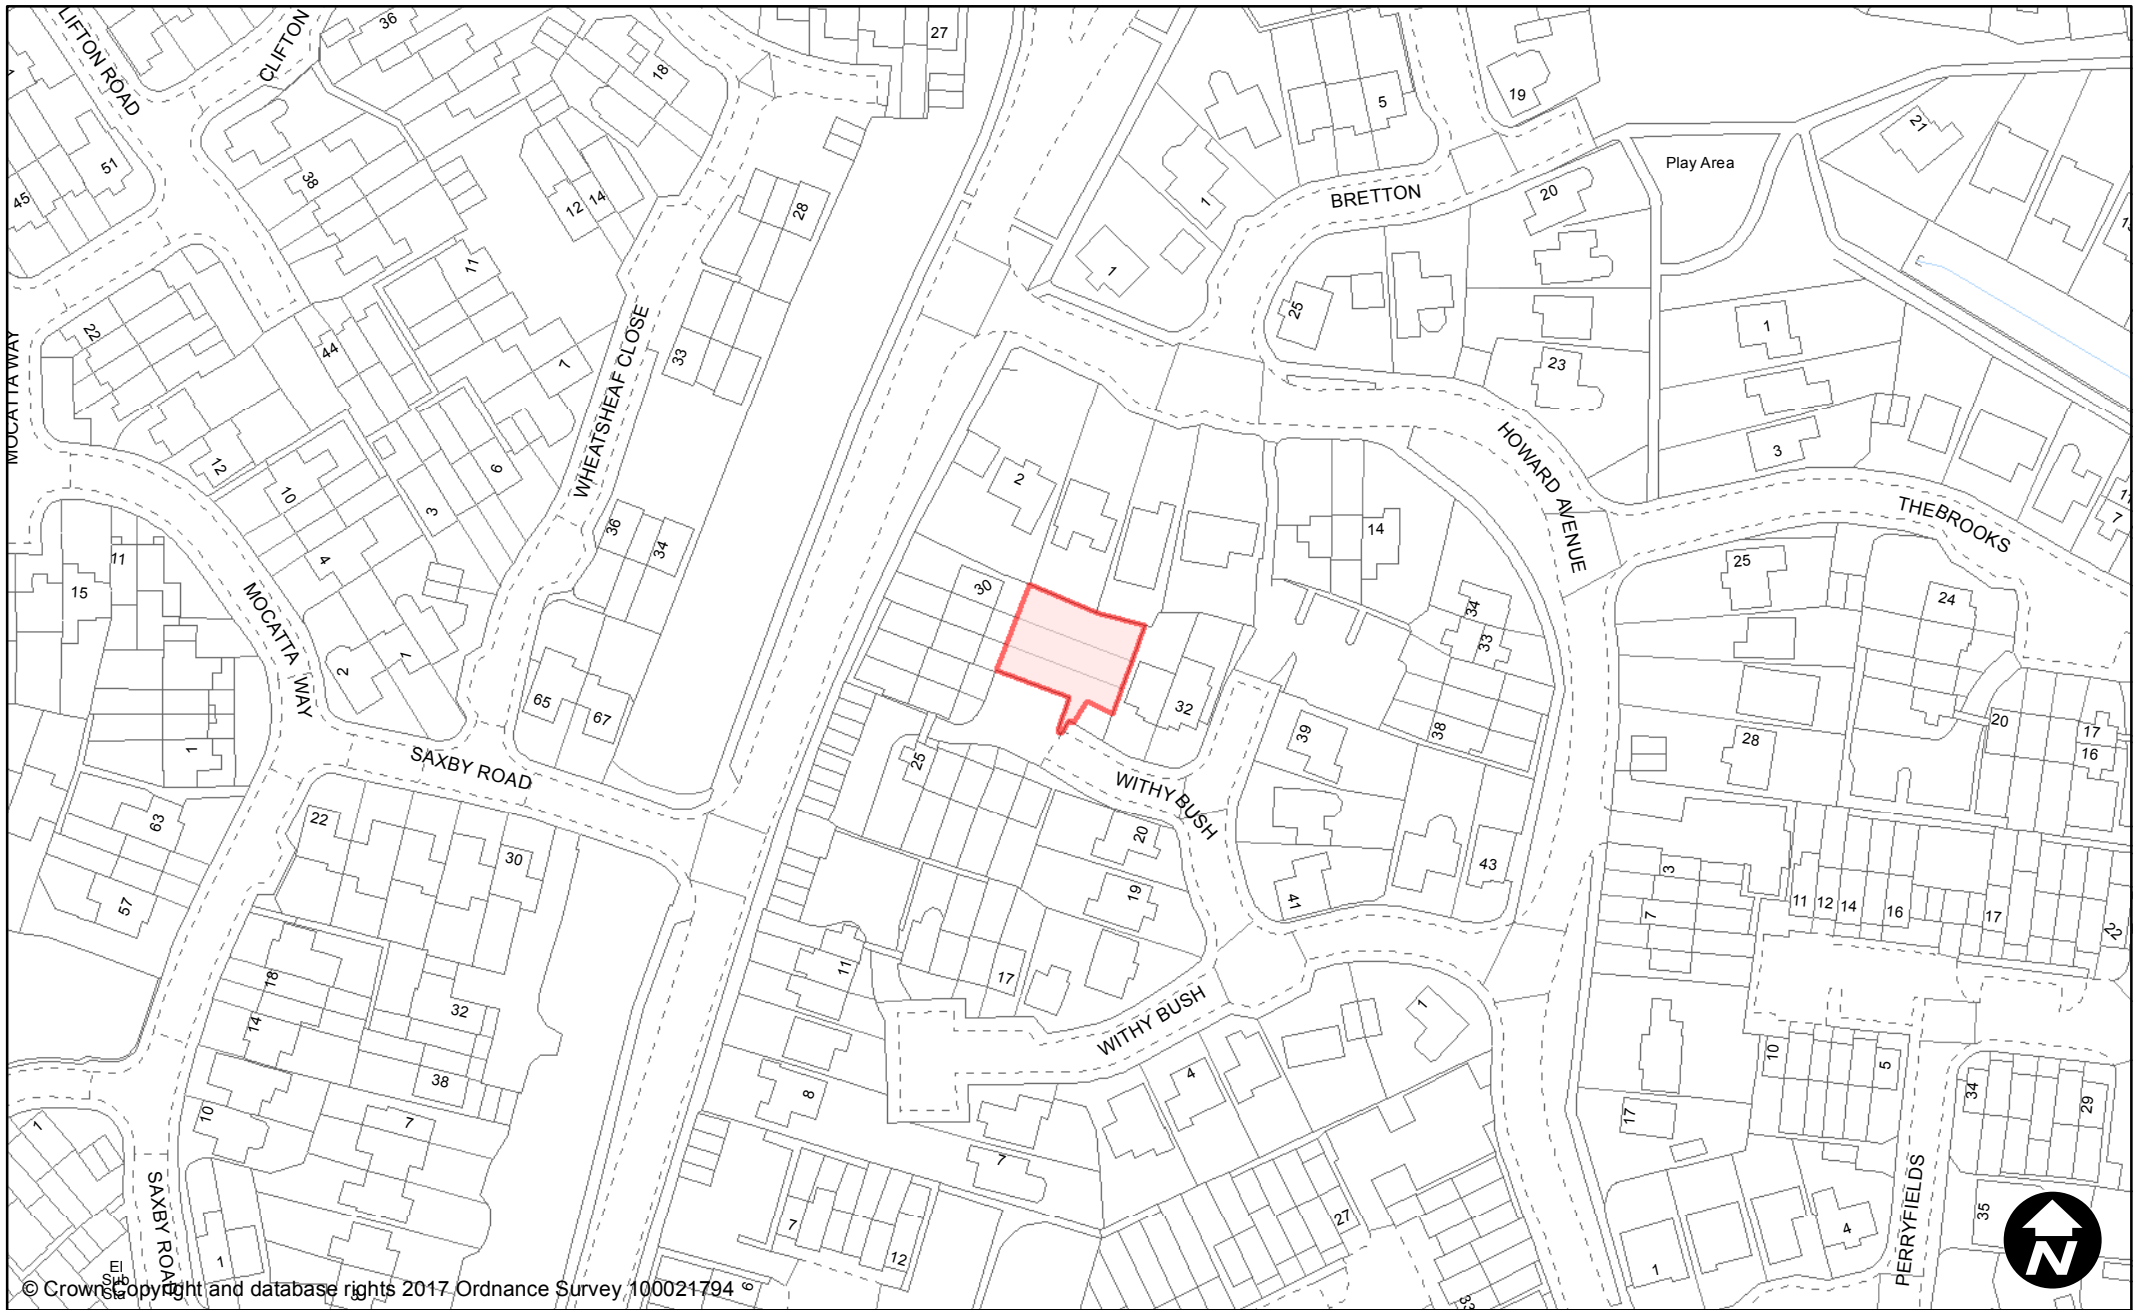

© Crown Copyright and database rights 2017 Ordnance Survey 100021794

**PUBLIC SPACE
PROTECTION ORDER
(SCHEDULE 1)**

Order Type: Dog Fouling
Site Name: Withy Bush Open Space
Site Reference: PSPO/139/FL

Town / Parish: Burgess Hill

May 2017

Scale: 1:1,250