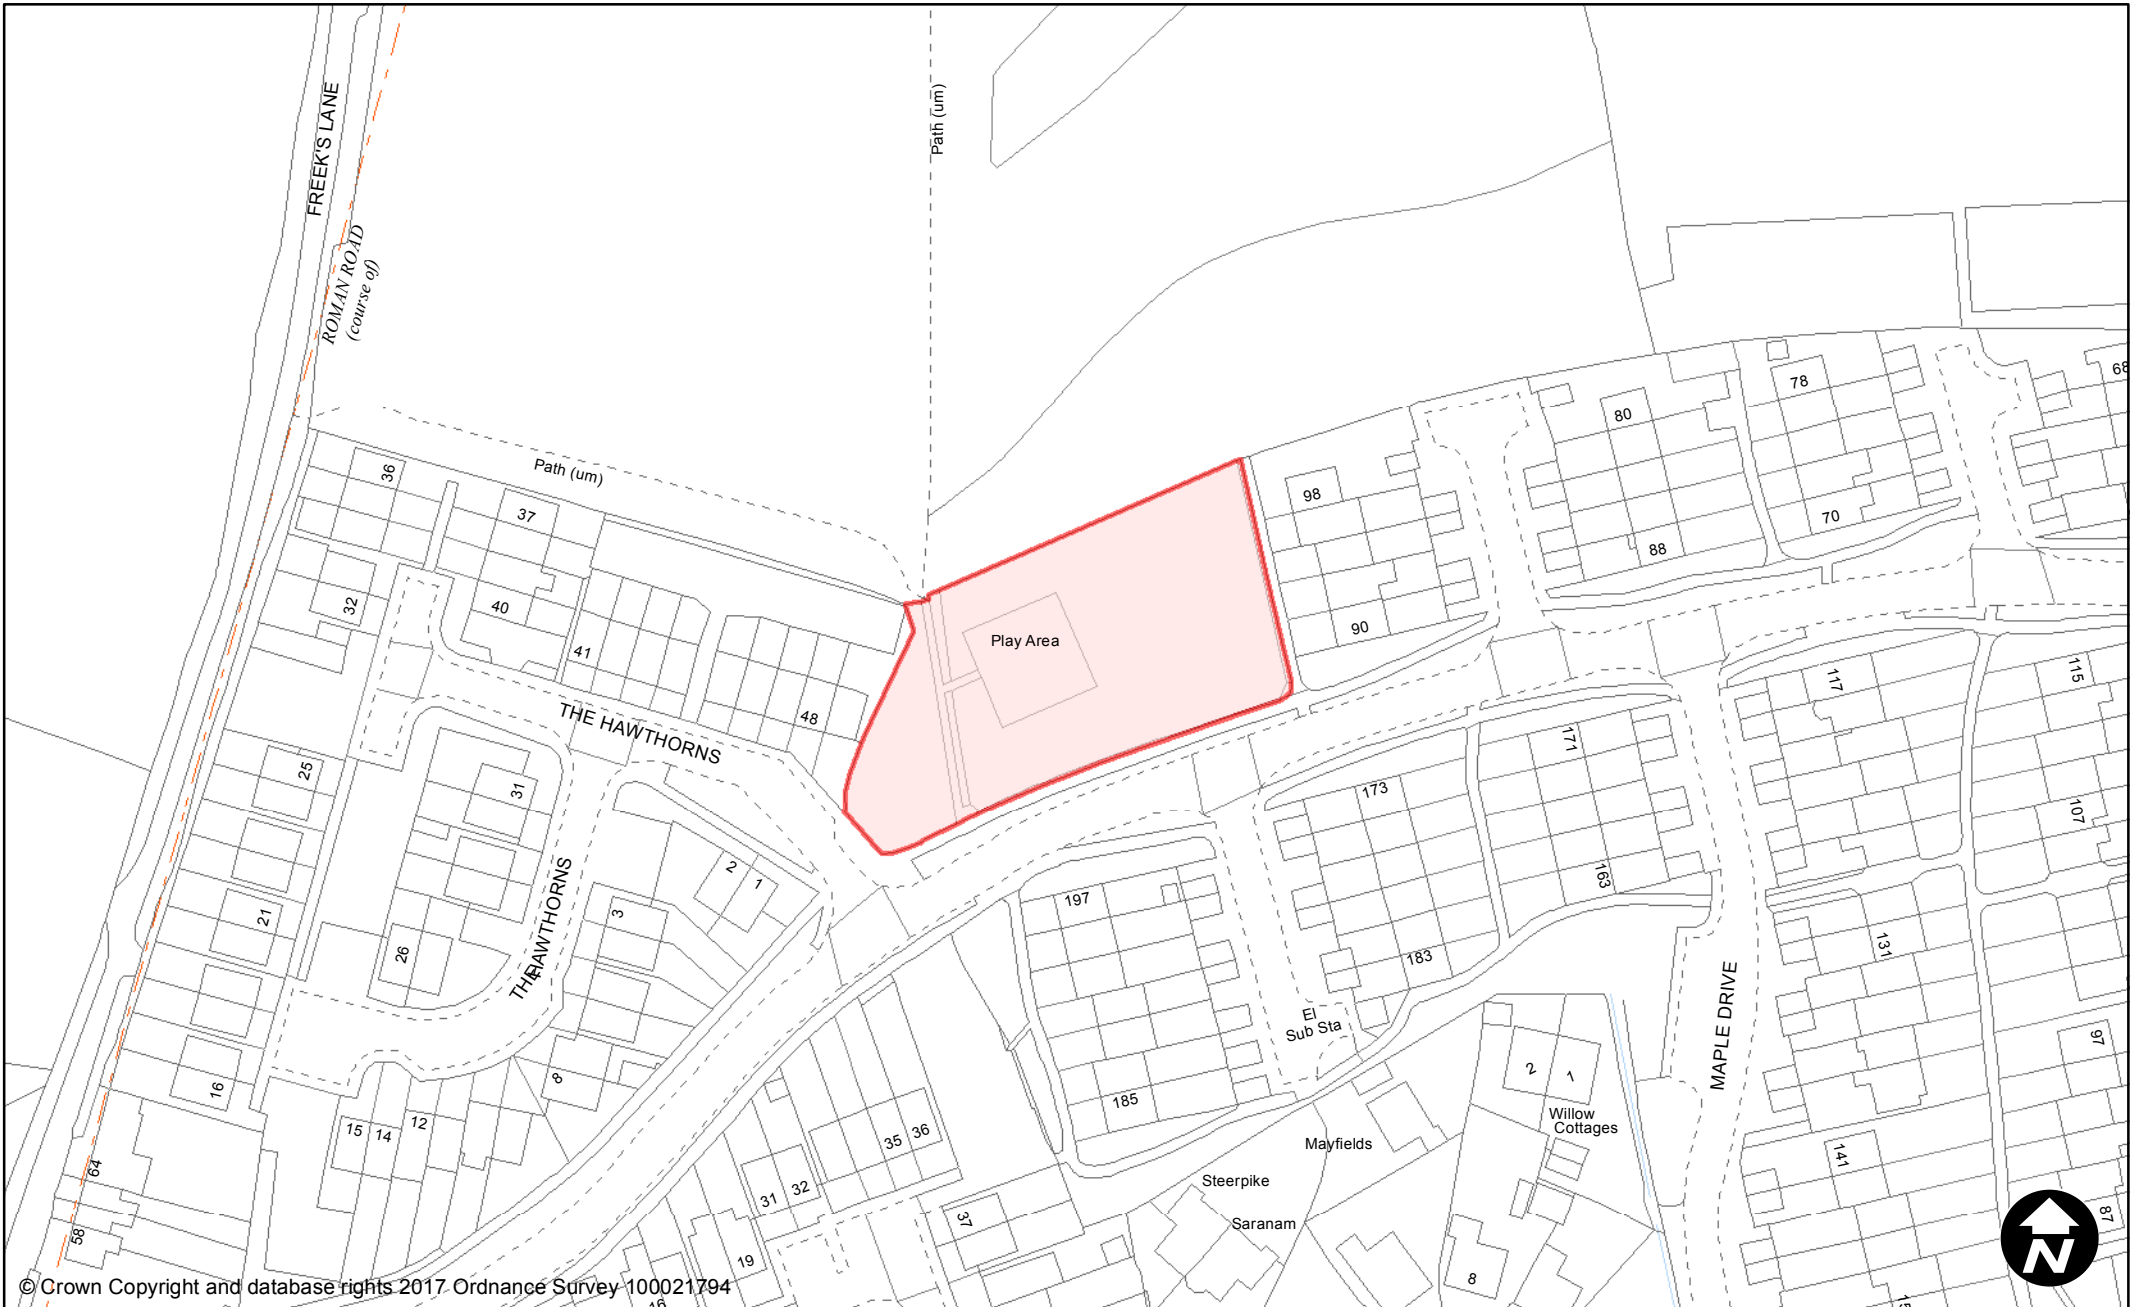

© Crown Copyright and database rights 2017 Ordnance Survey 100021794

**PUBLIC SPACE
PROTECTION ORDER
(SCHEDULE 1)**

Order Type: Dog Fouling
Site Name: Hawthorns Play Area
Site Reference: PSPO/077/FL

Town / Parish: Burgess Hill

May 2017

Scale: 1:1,250