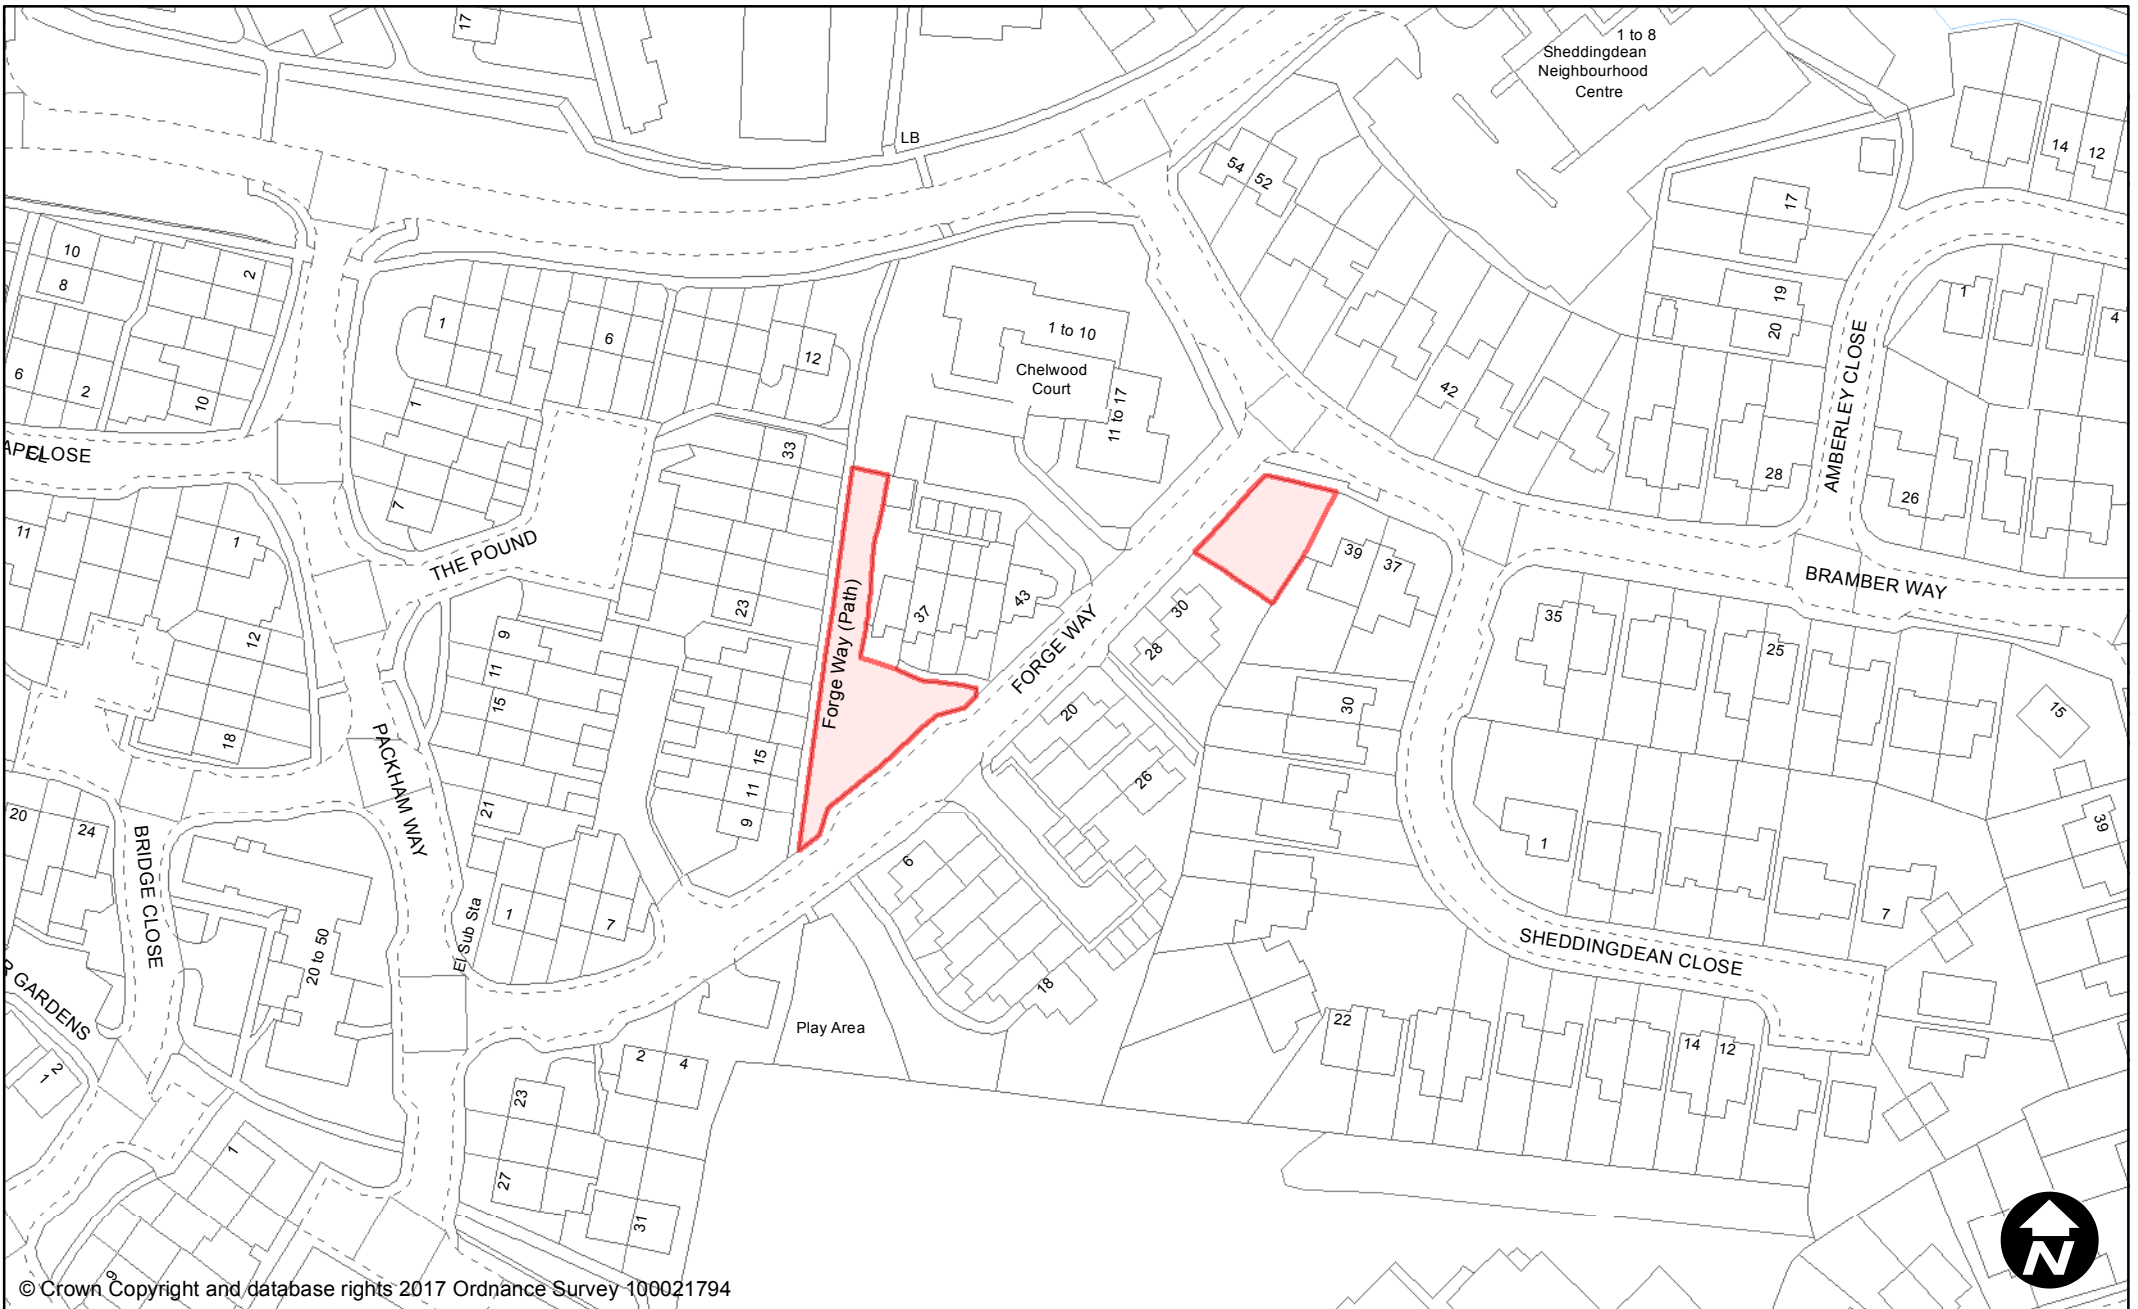

© Crown Copyright and database rights 2017 Ordnance Survey 100021794

**PUBLIC SPACE
PROTECTION ORDER
(SCHEDULE 1)**

Order Type: Dog Fouling
Site Name: Forge Way Open Space
Site Reference: PSPO/065/FL

Town / Parish: Burgess Hill

May 2017

Scale: 1:1,250