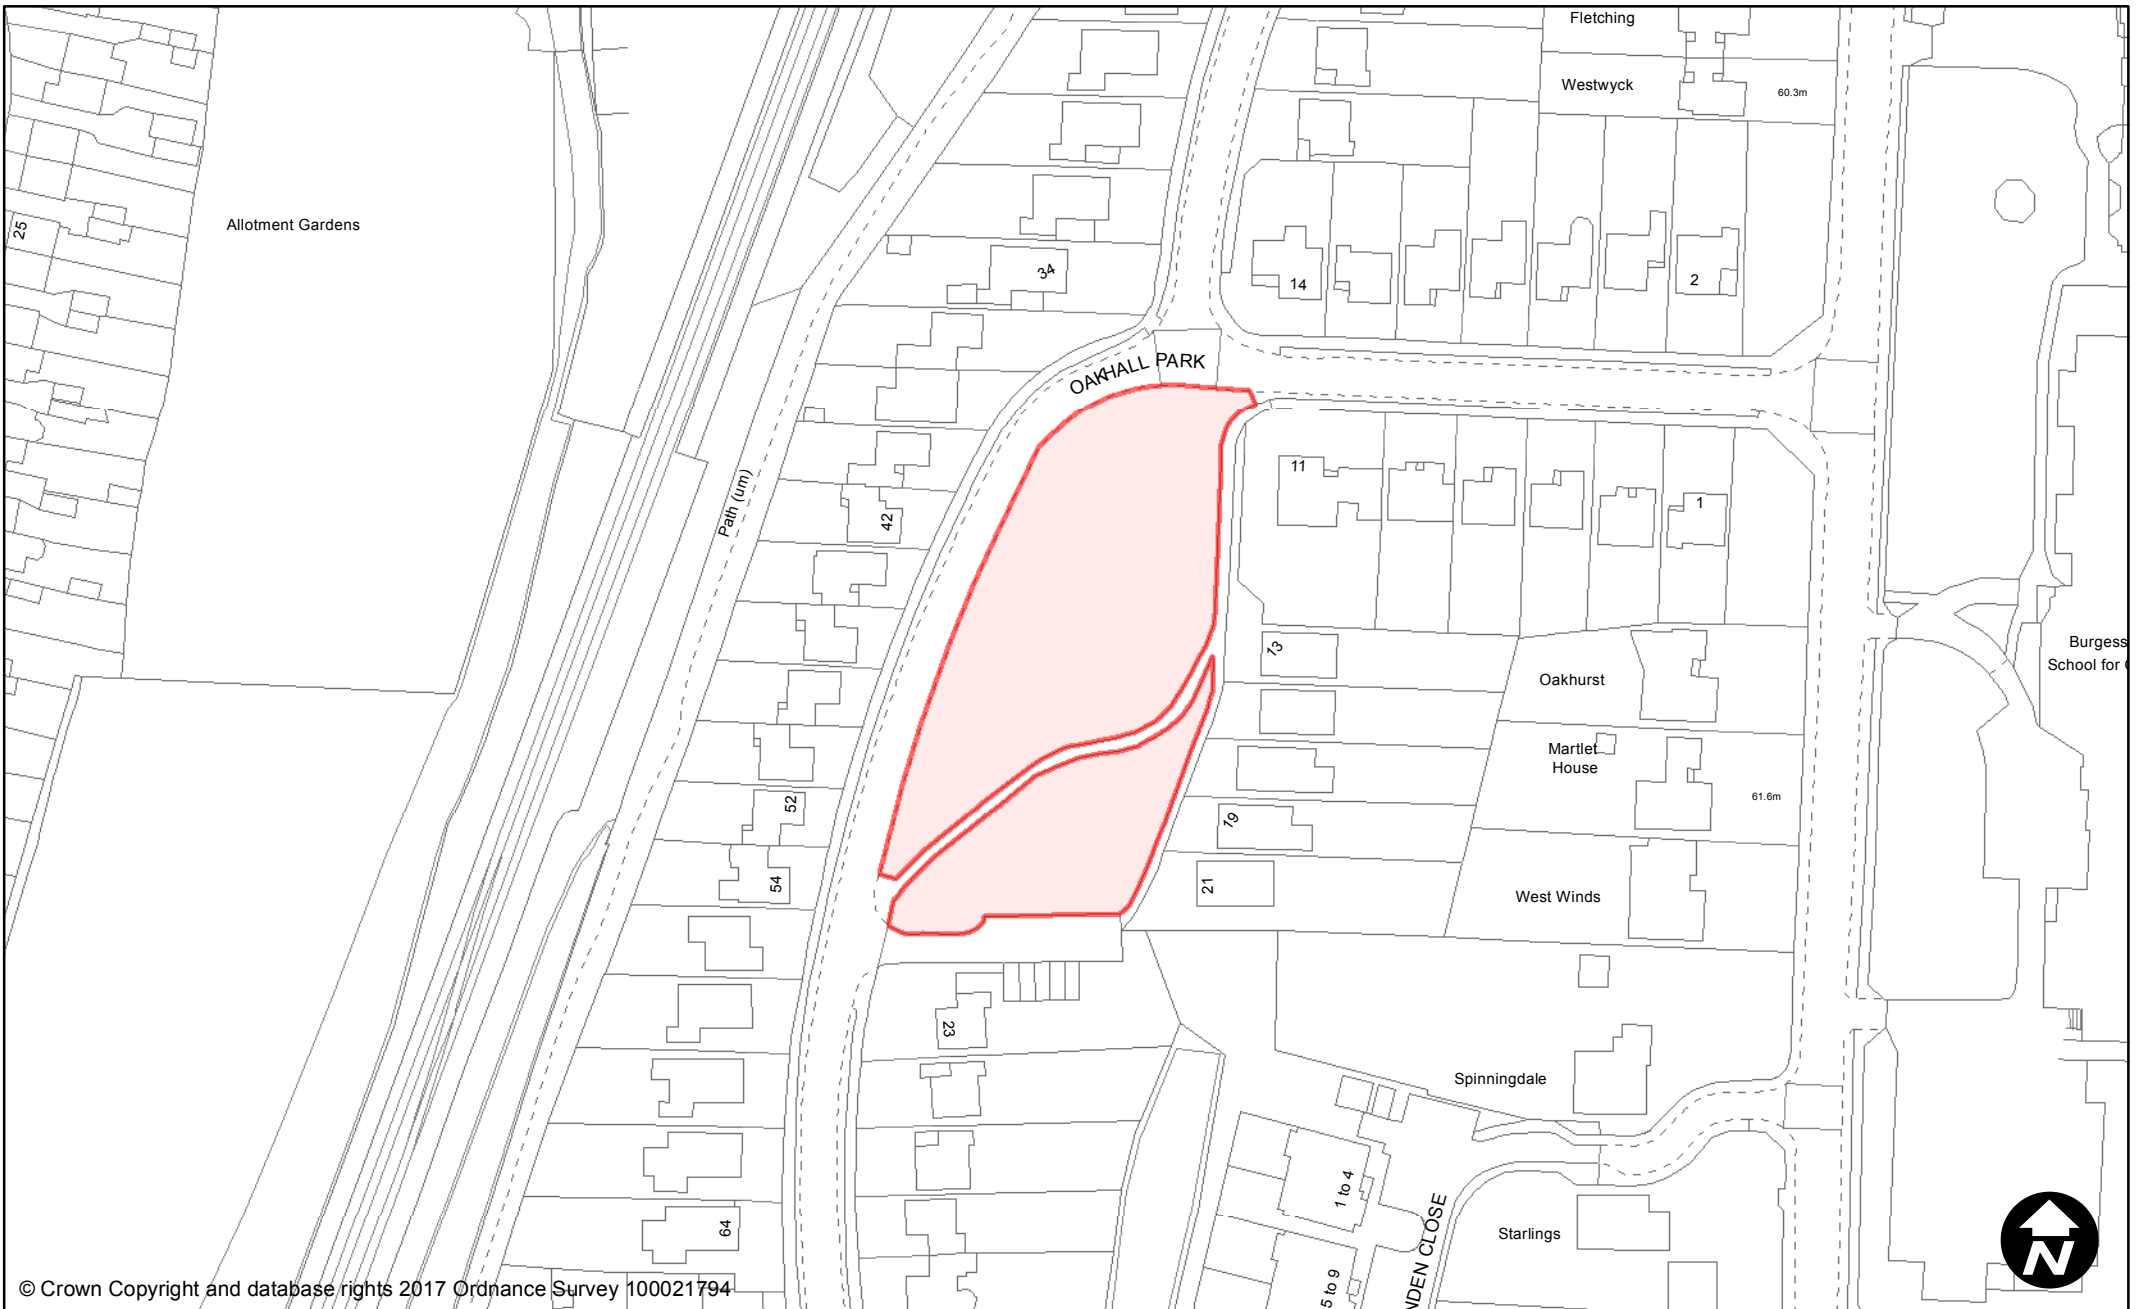

© Crown Copyright and database rights 2017 Ordnance Survey 100021794

**PUBLIC SPACE
PROTECTION ORDER
(SCHEDULE 1)**

Order Type: Dog Fouling
Site Name: Oak Hall Park
Site Reference: PSPO/095/FL

Town / Parish: Burgess Hill

May 2017

Scale: 1:1,250