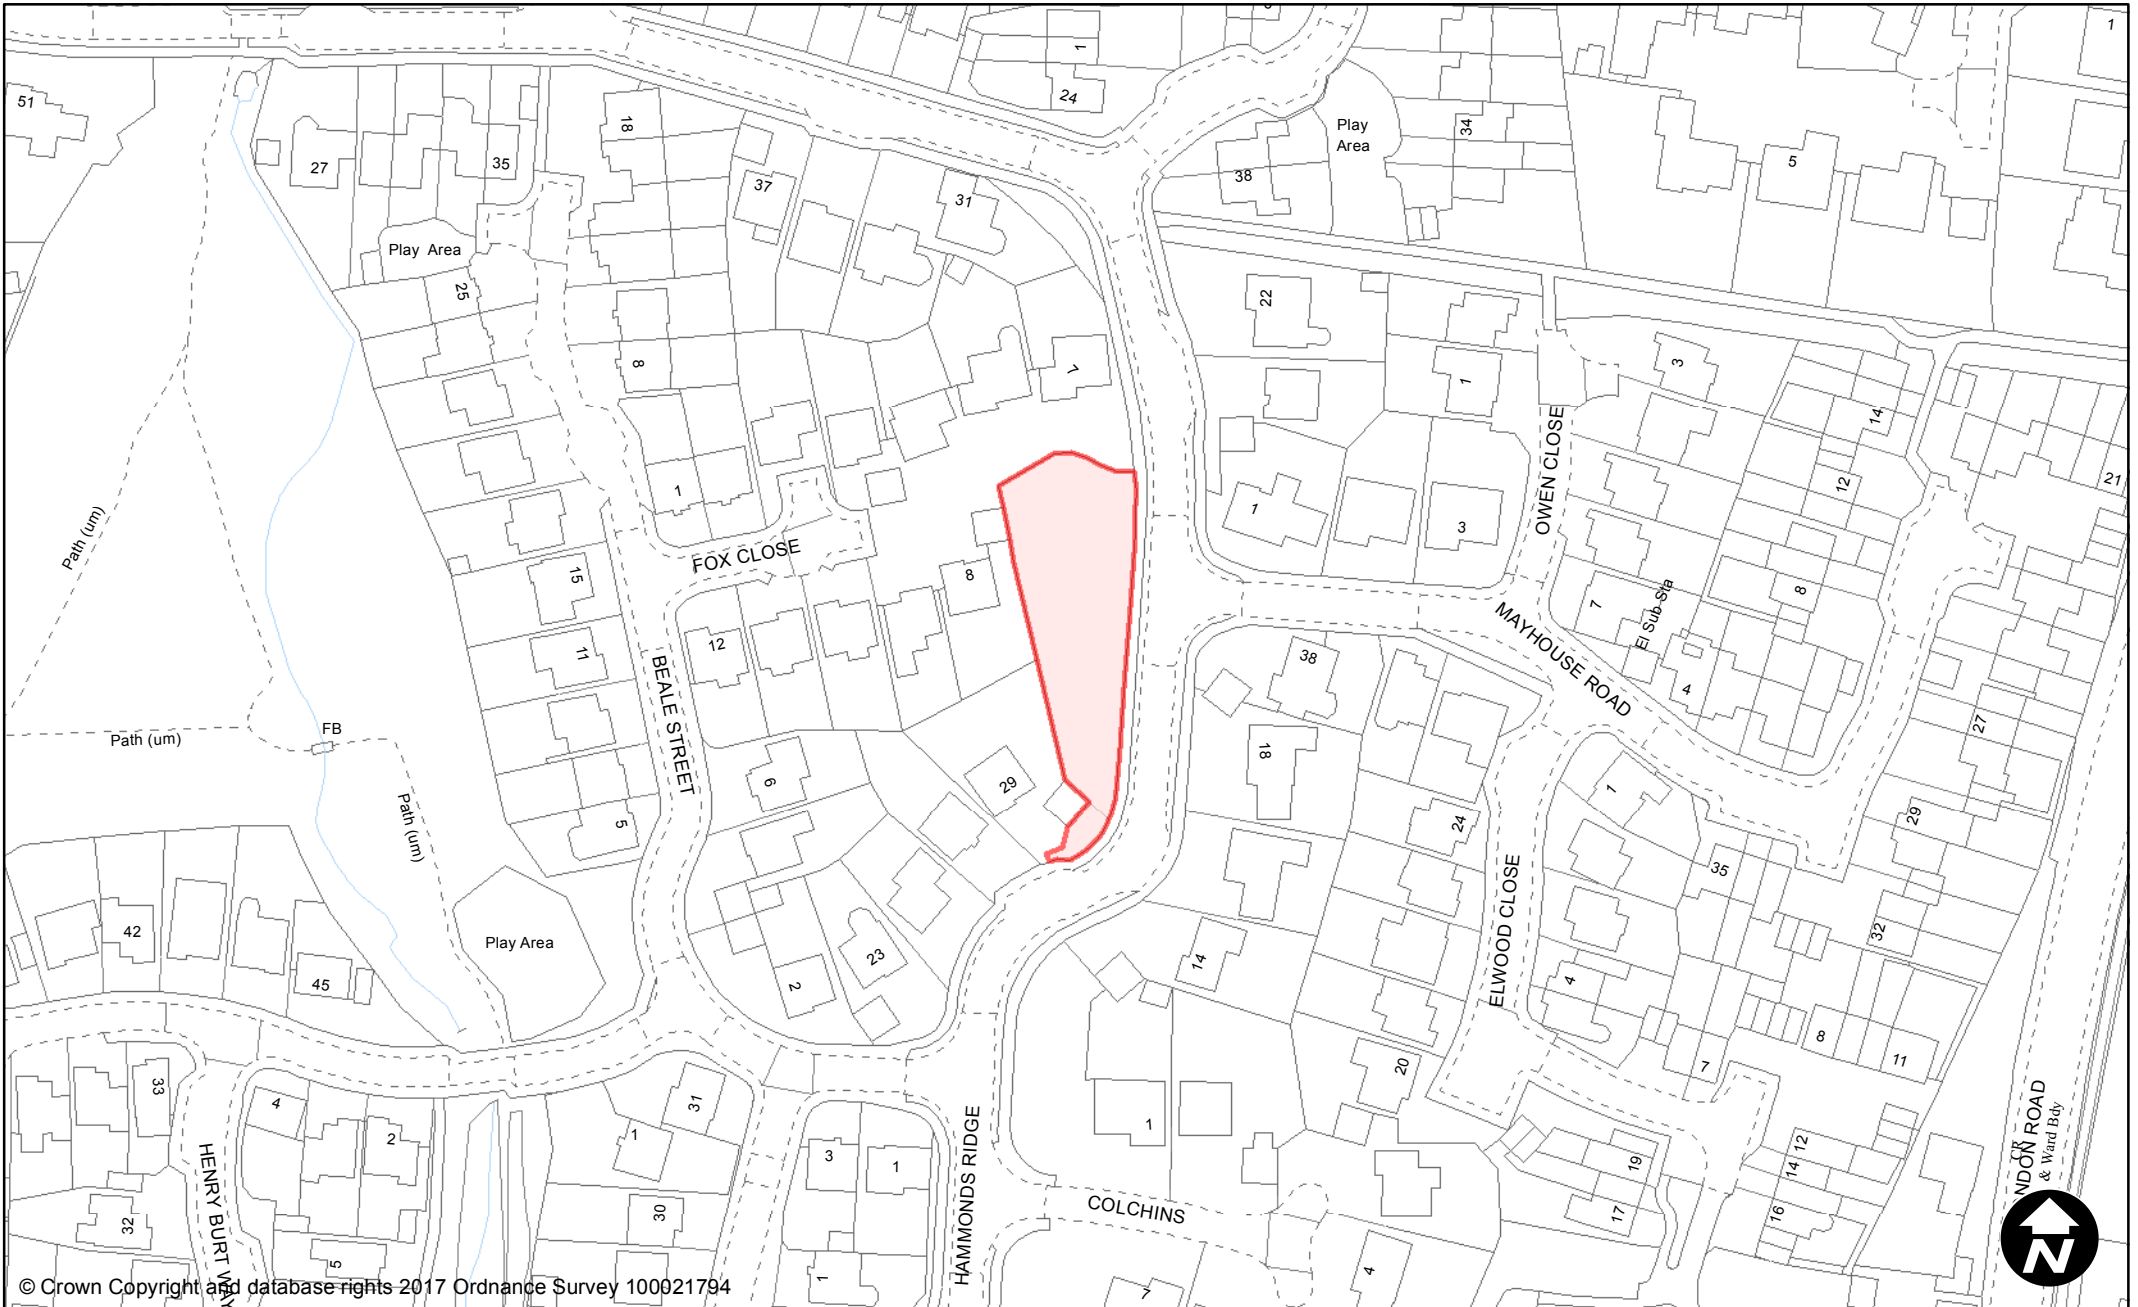

© Crown Copyright and database rights 2017 Ordnance Survey 100021794

**PUBLIC SPACE
PROTECTION ORDER
(SCHEDULE 1)**

Order Type: Dog Fouling
Site Name: Hammonds Ridge Open Space
Site Reference: PSPO/074/FL
Town / Parish: Burgess Hill

May 2017

Scale: 1:1,250