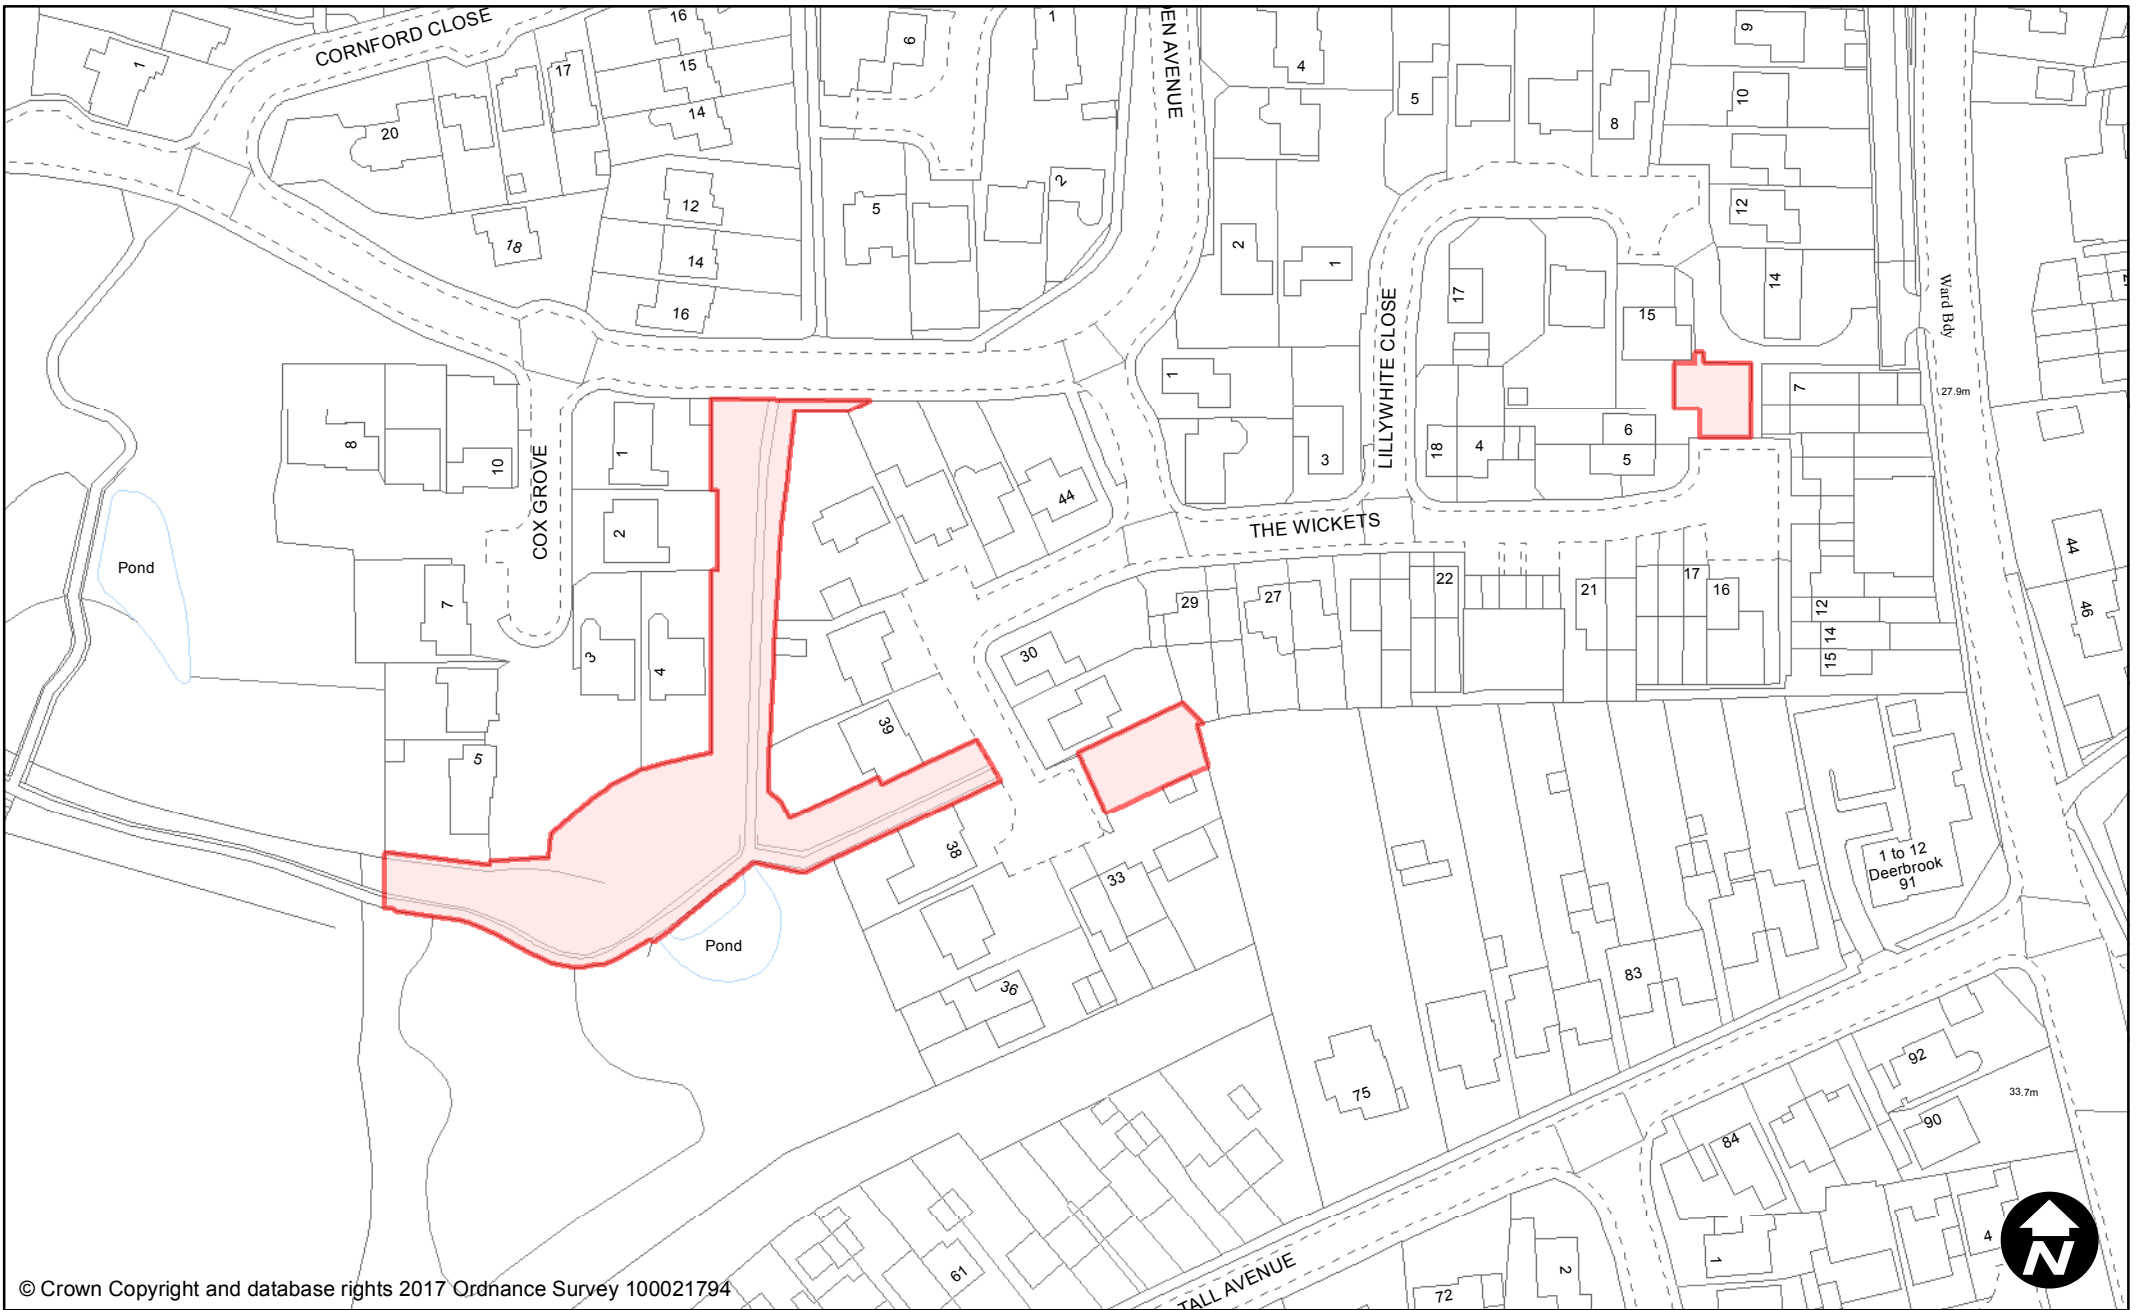

© Crown Copyright and database rights 2017 Ordnance Survey 100021794

**PUBLIC SPACE
PROTECTION ORDER
(SCHEDULE 1)**

Order Type: Dog Fouling
Site Name: The Wickets
Site Reference: PSPO/126/FL

Town / Parish: Burgess Hill

May 2017

Scale: 1:1,250