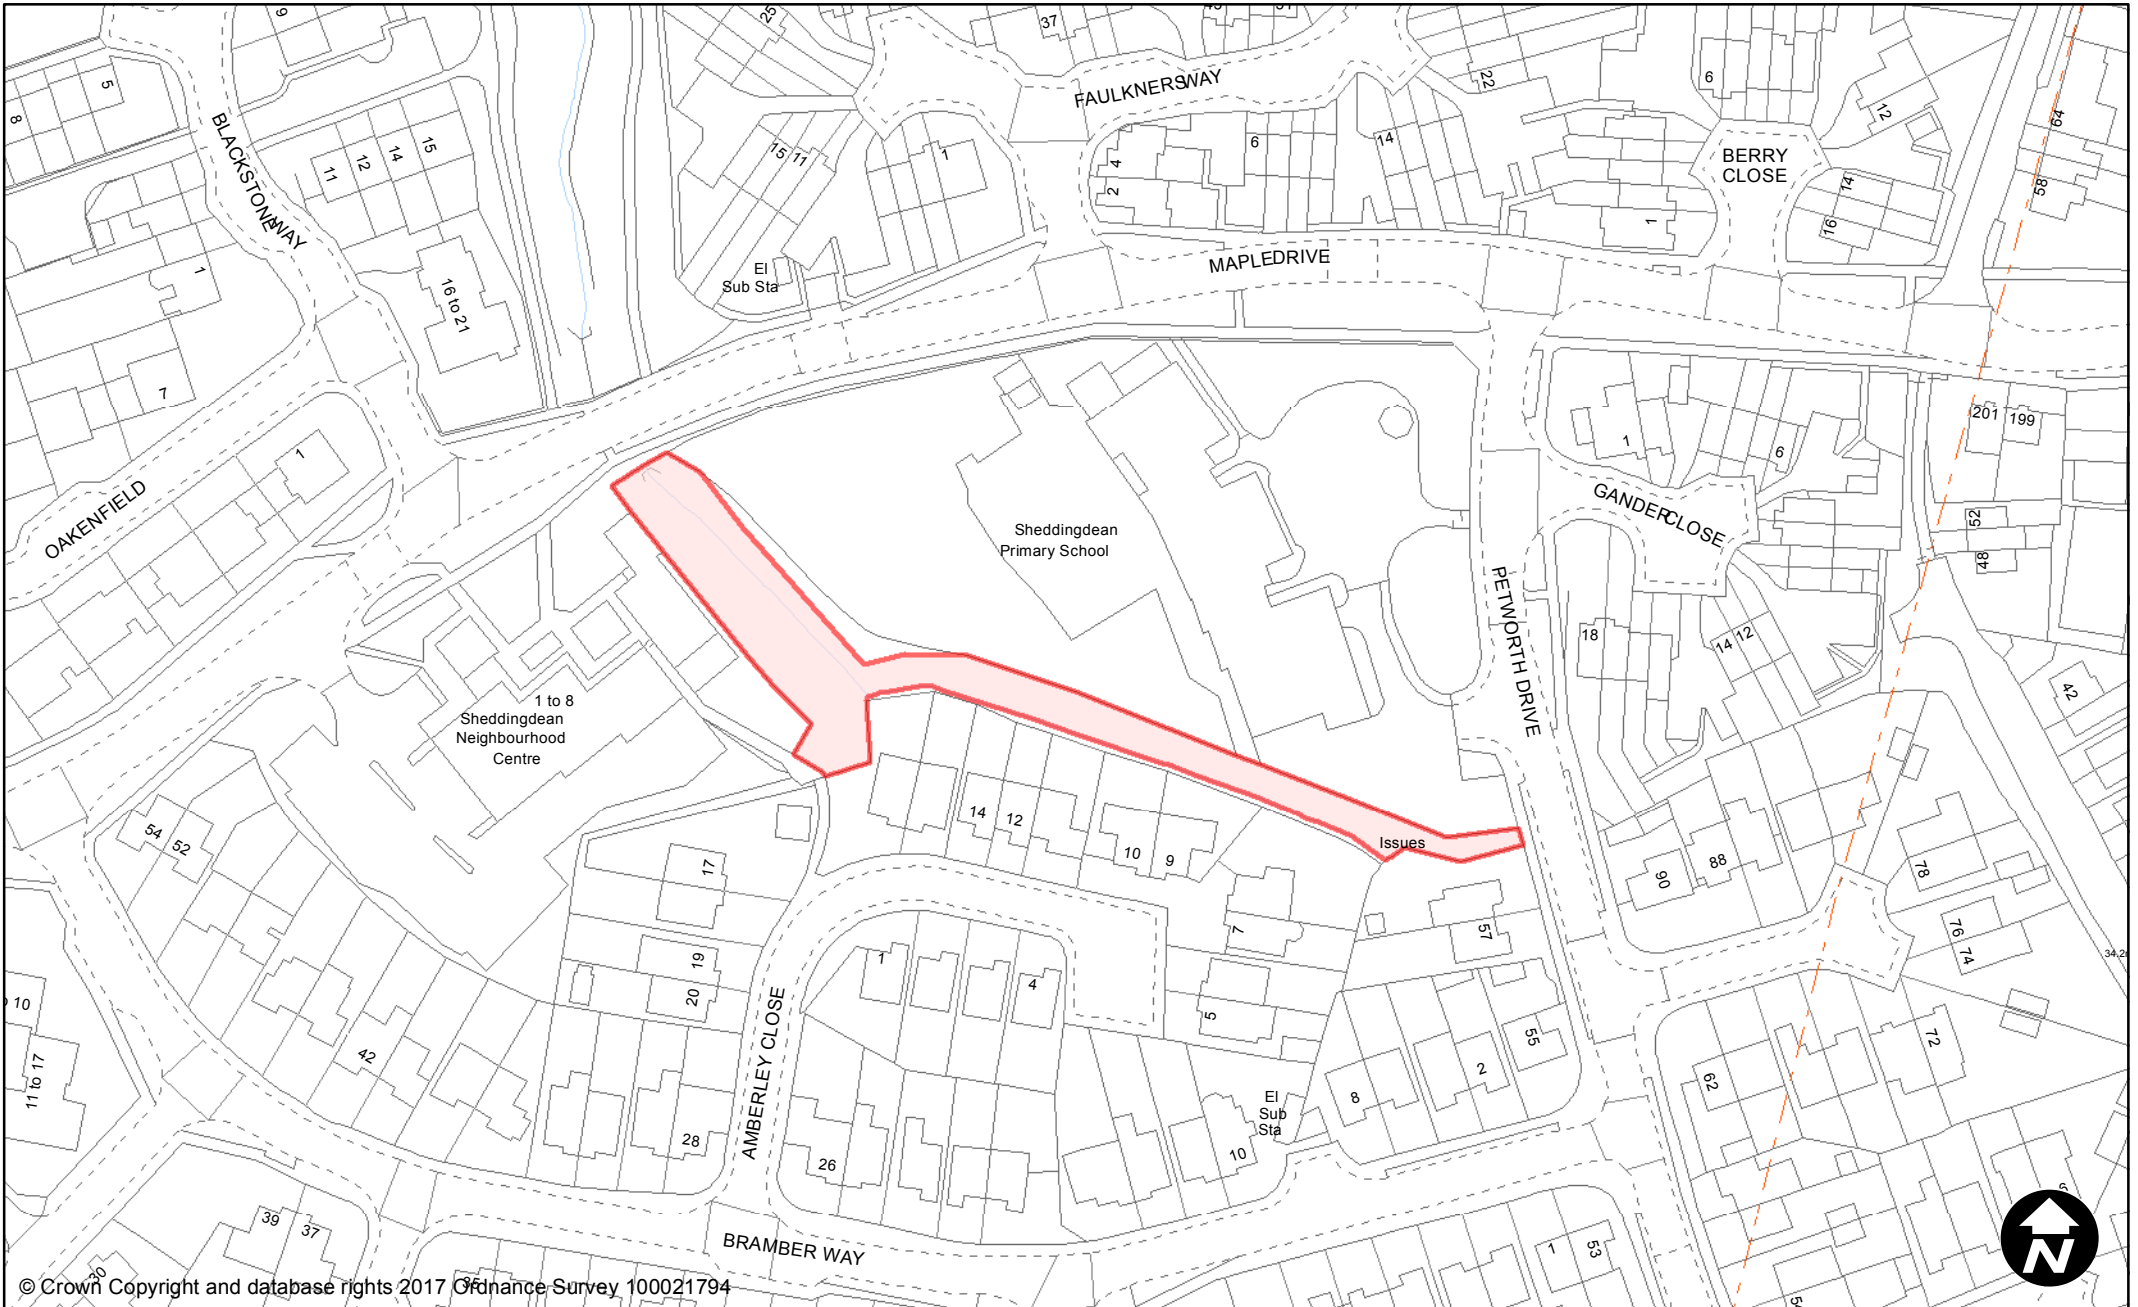

© Crown Copyright and database rights 2017 Ordnance Survey 100021794

**PUBLIC SPACE
PROTECTION ORDER
(SCHEDULE 1)**

Order Type: Dog Fouling
Site Name: Sheddingdean Open Space
Site Reference: PSPO/113/FL
Town / Parish: Burgess Hill

May 2017

Scale: 1:1,250