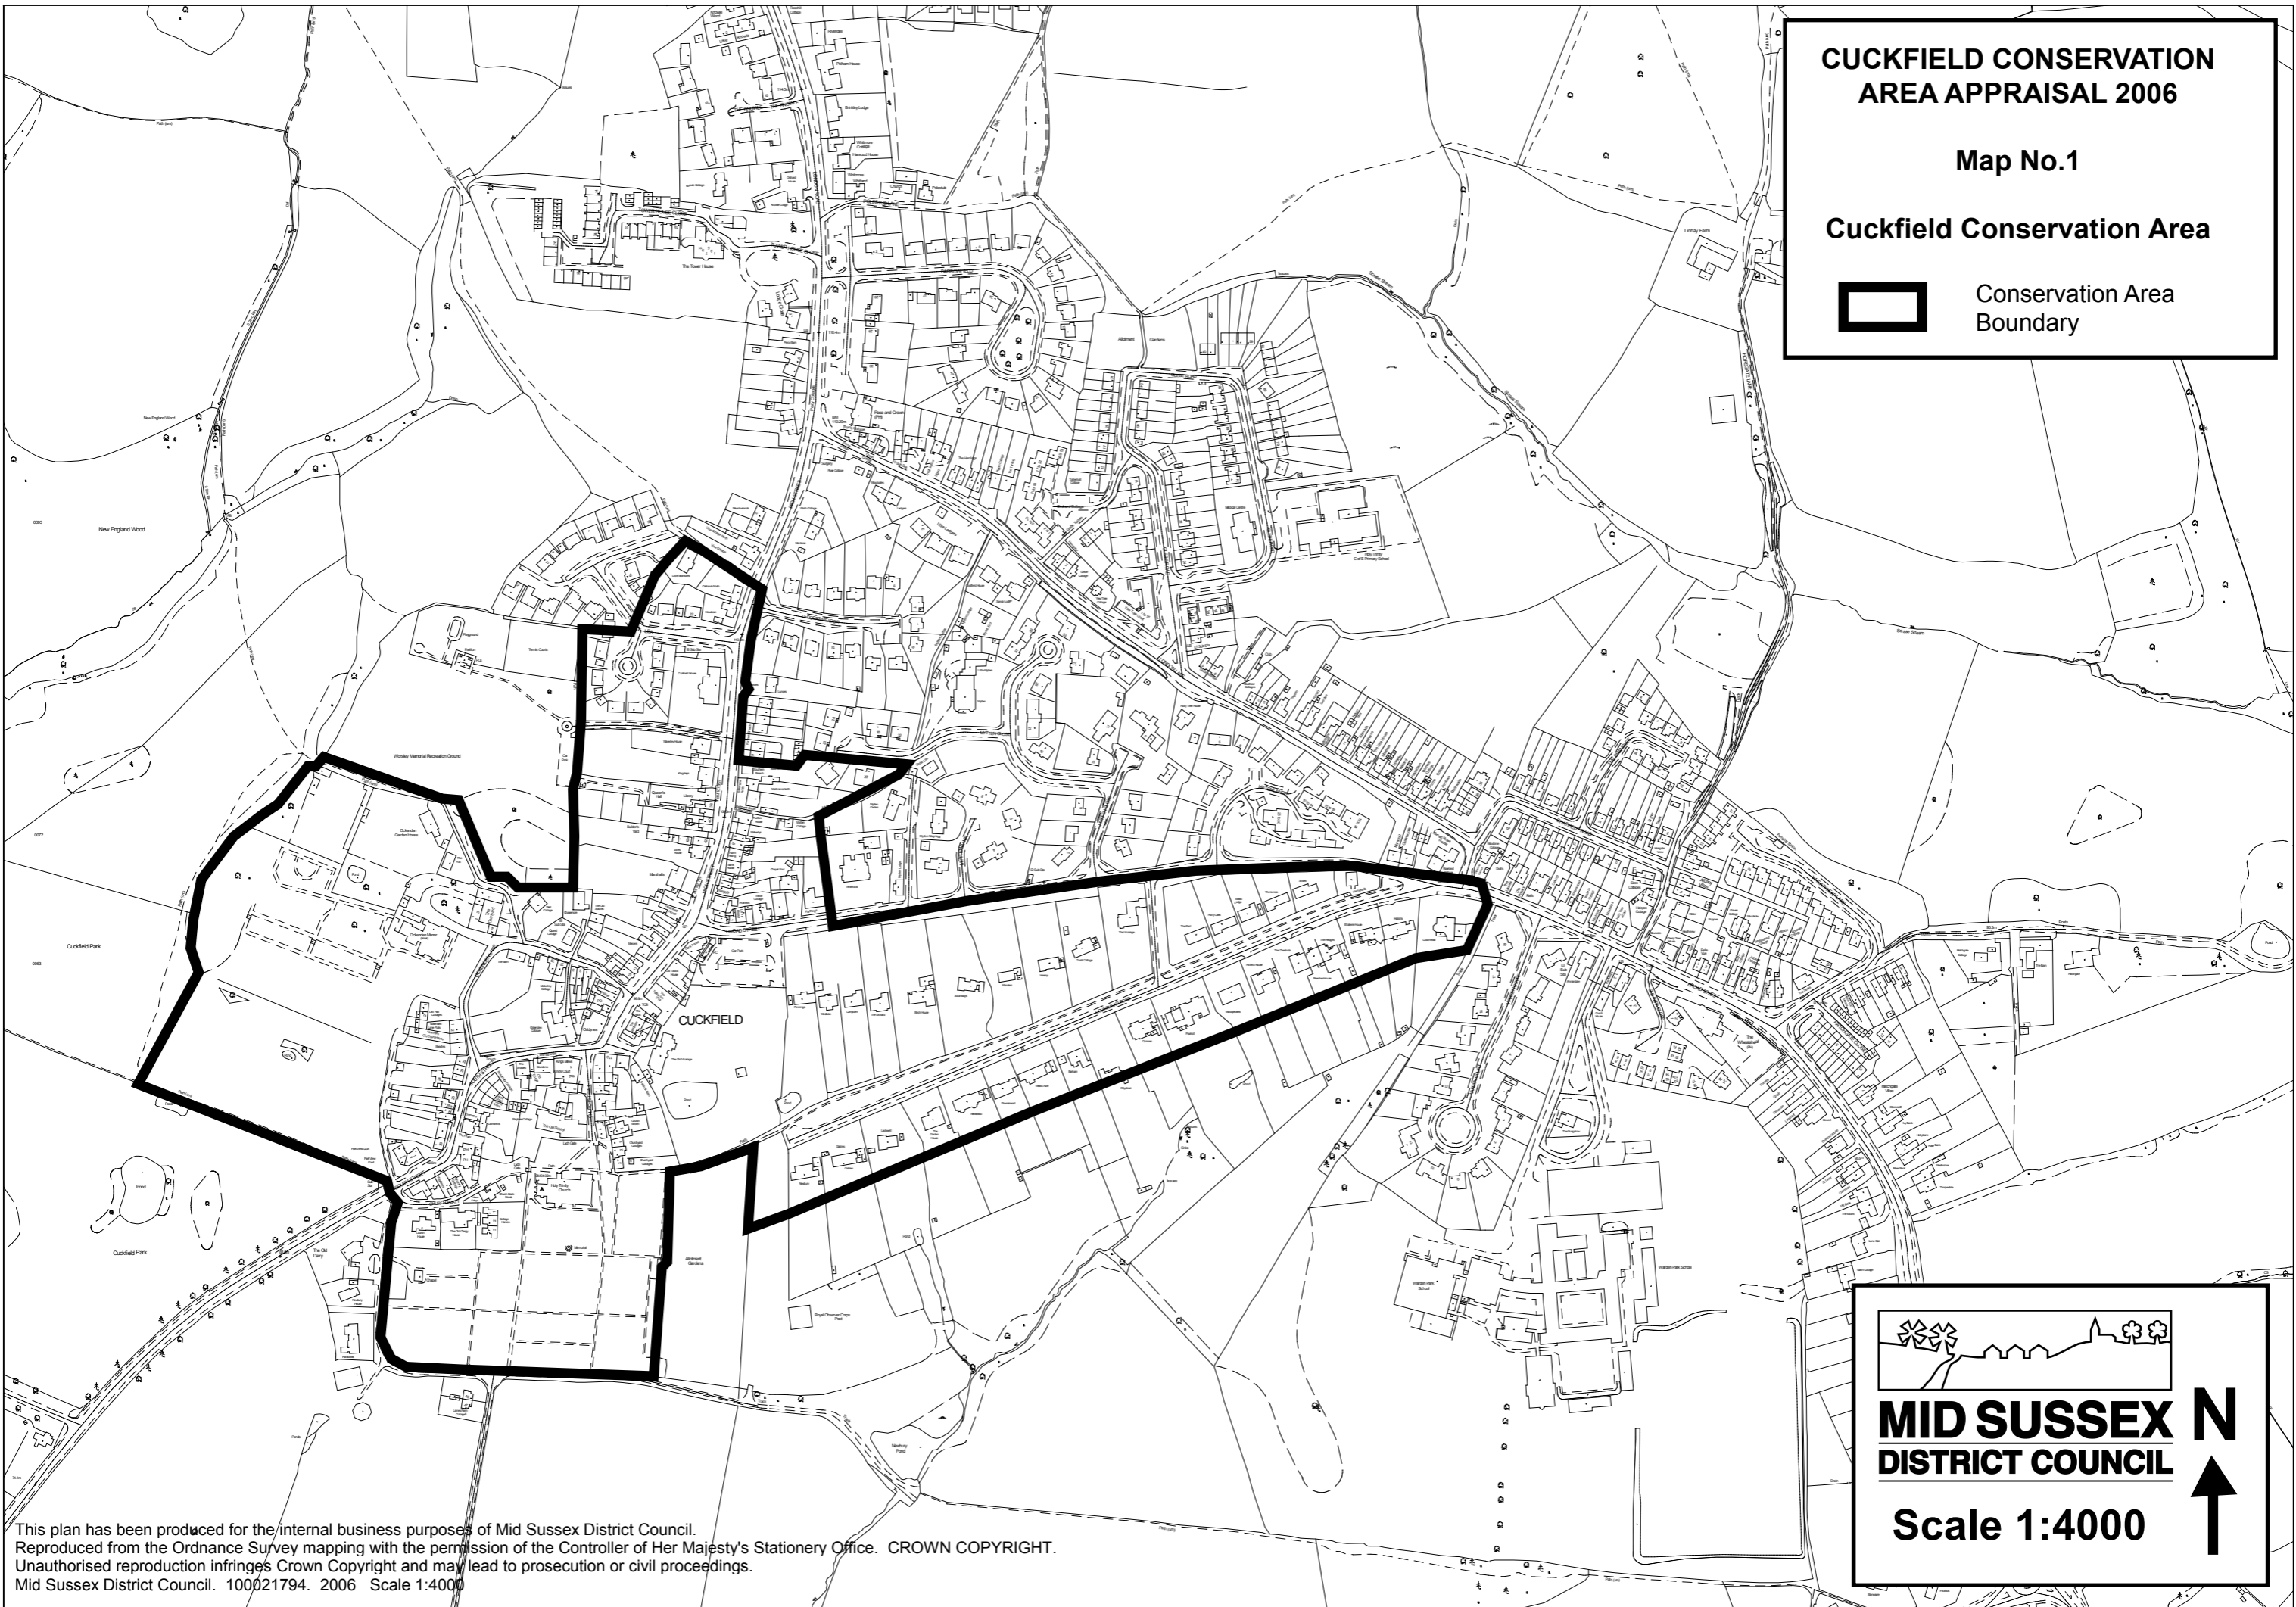

**CUCKFIELD CONSERVATION
AREA APPRAISAL 2006**

Map No.1

Cuckfield Conservation Area

 Conservation Area
Boundary

MID SUSSEX DISTRICT COUNCIL

Scale 1:4000

This plan has been produced for the internal business purposes of Mid Sussex District Council.
Reproduced from the Ordnance Survey mapping with the permission of the Controller of Her Majesty's Stationery Office. CROWN COPYRIGHT.
Unauthorised reproduction infringes Crown Copyright and may lead to prosecution or civil proceedings.
Mid Sussex District Council. 100021794. 2006 Scale 1:4000