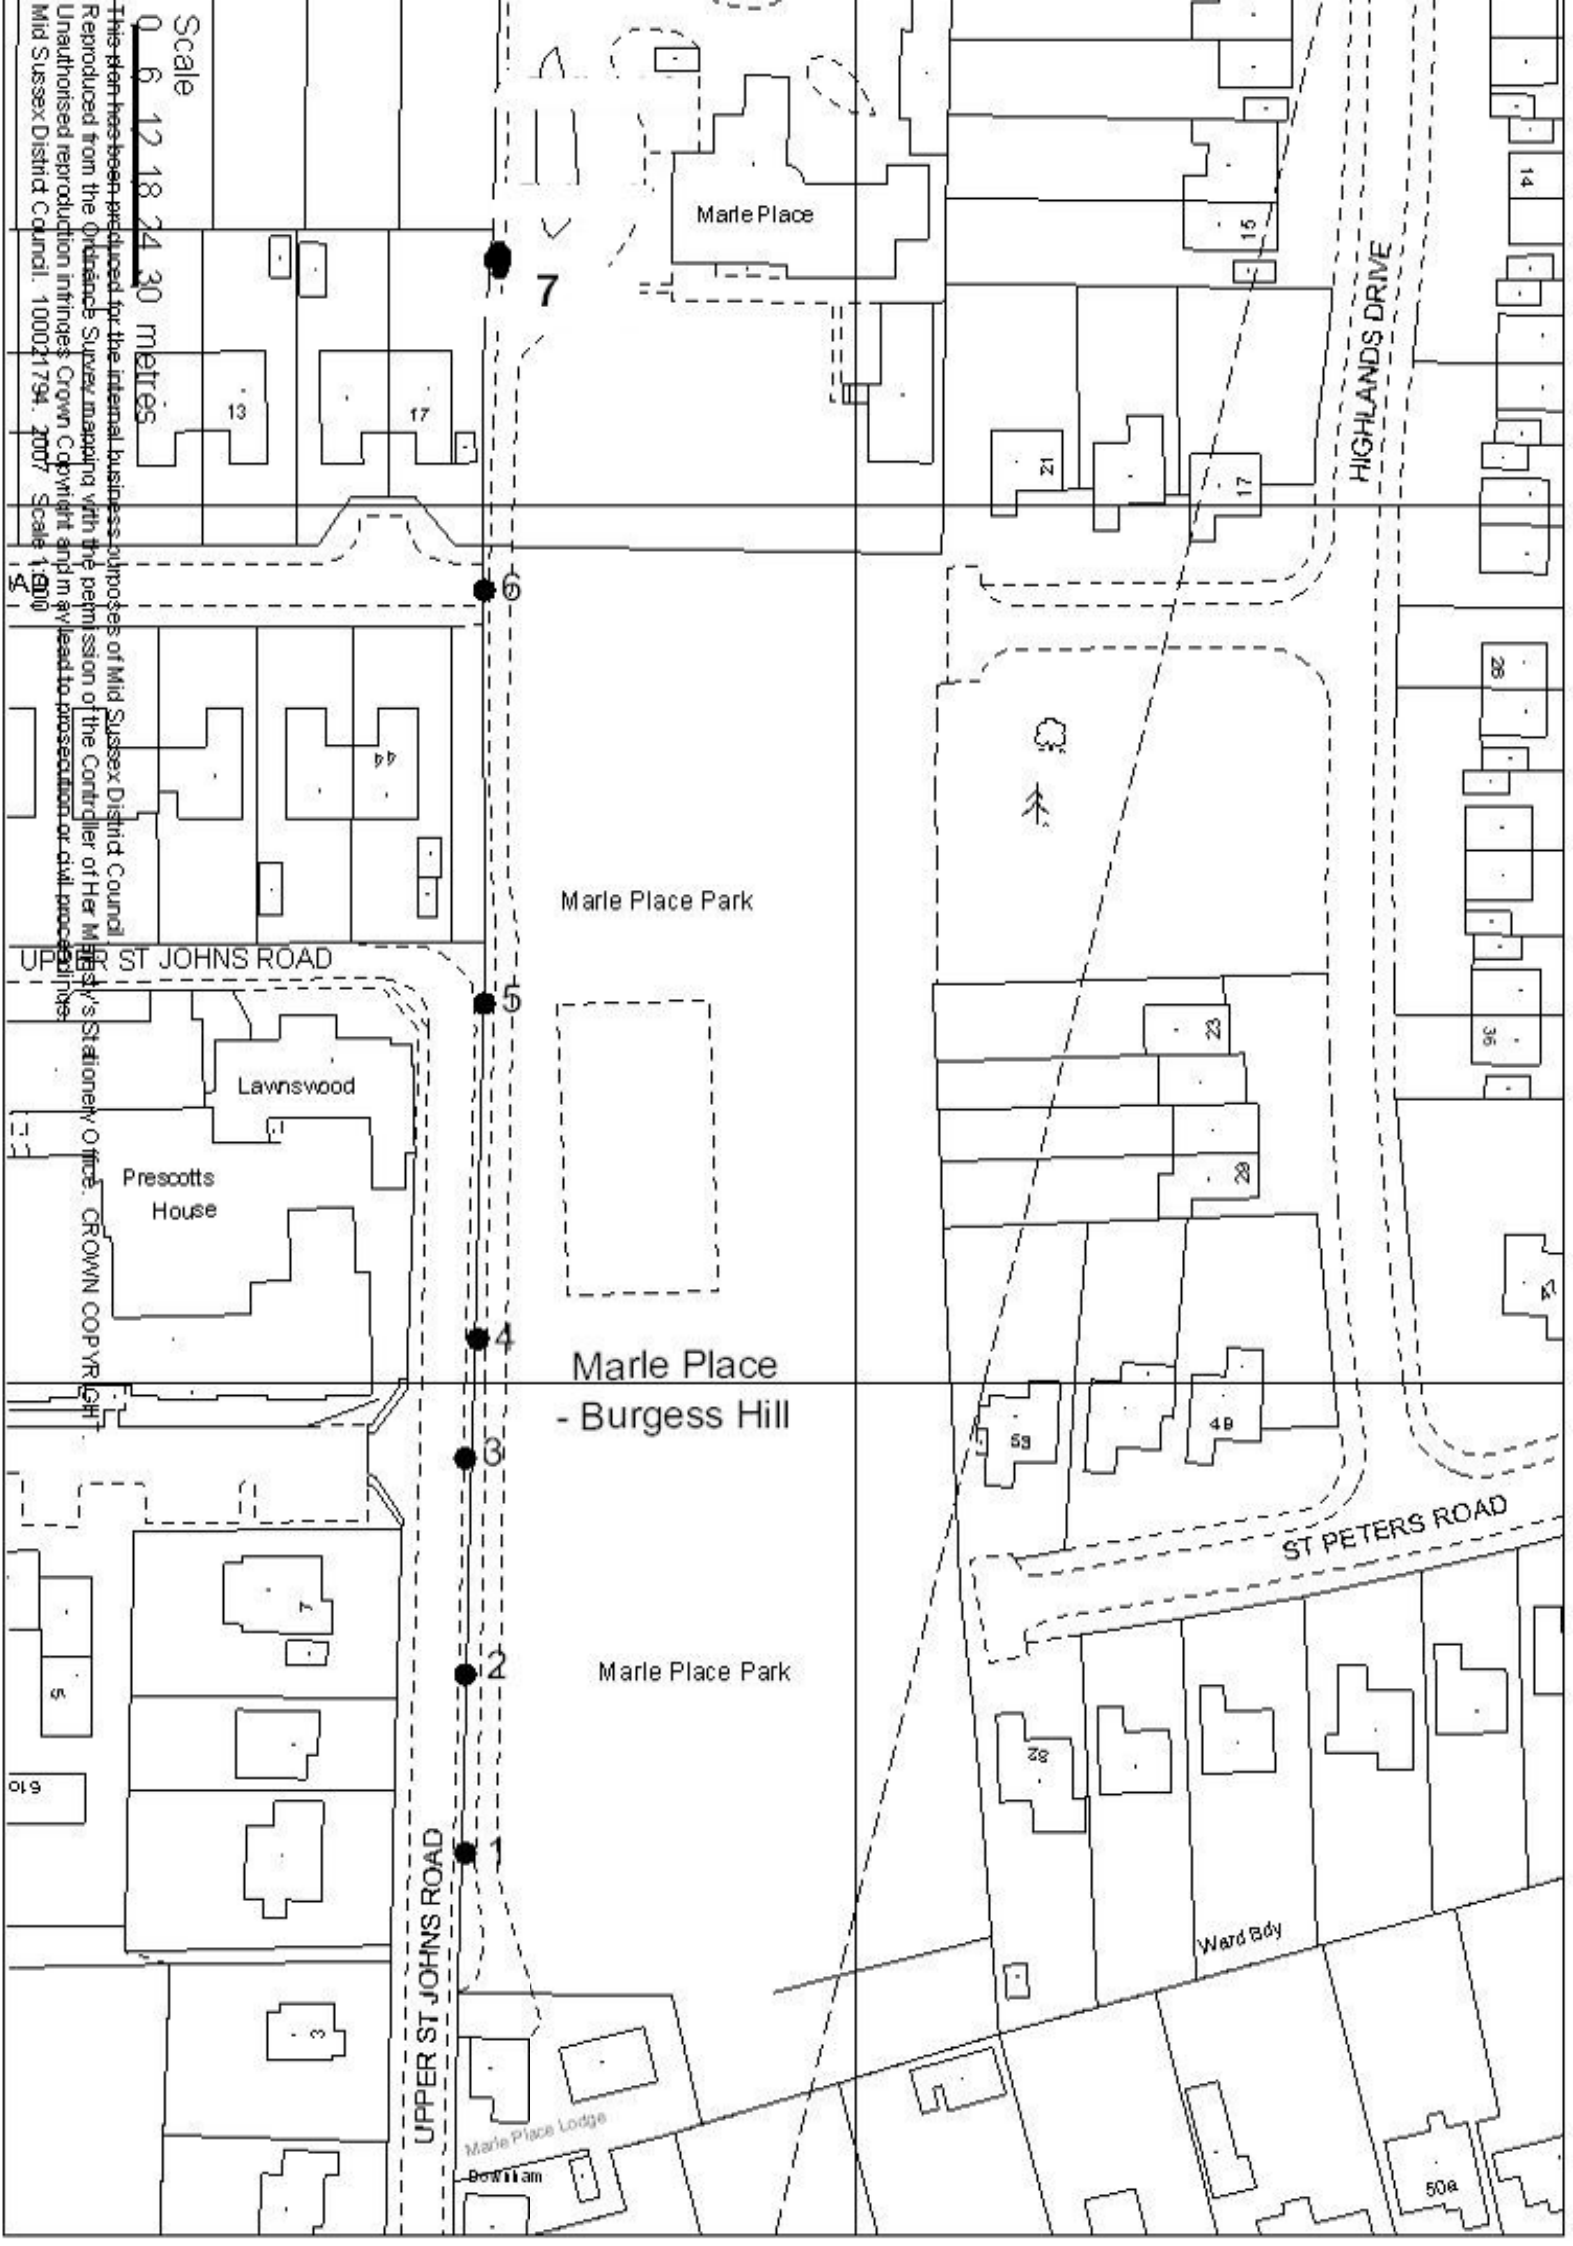

Scale  
0 6 12 18 24 30 metres

Marle Place

HIGHLANDS DRIVE

7

6

5

4

3

2

1

Marle Place Park

UPPER ST JOHNS ROAD

Lawnswood

Prescotts House

Marle Place - Burgess Hill

Marle Place Park

ST PETERS ROAD

Ward Bdy

UPPER ST JOHNS ROAD

Marle Place Lodge

Bowling

This plan has been produced for the internal business purposes of Mid Sussex District Council or its Stationery Office. CROWN COPYRIGHT. Reproduced from the Ordnance Survey mapping with the permission of the Controller of Her Majesty's Stationery Office. Unauthorised reproduction infringes Crown Copyright and may lead to prosecution or civil proceedings. Mid Sussex District Council, 1000211794, 2007 Scale 1:600