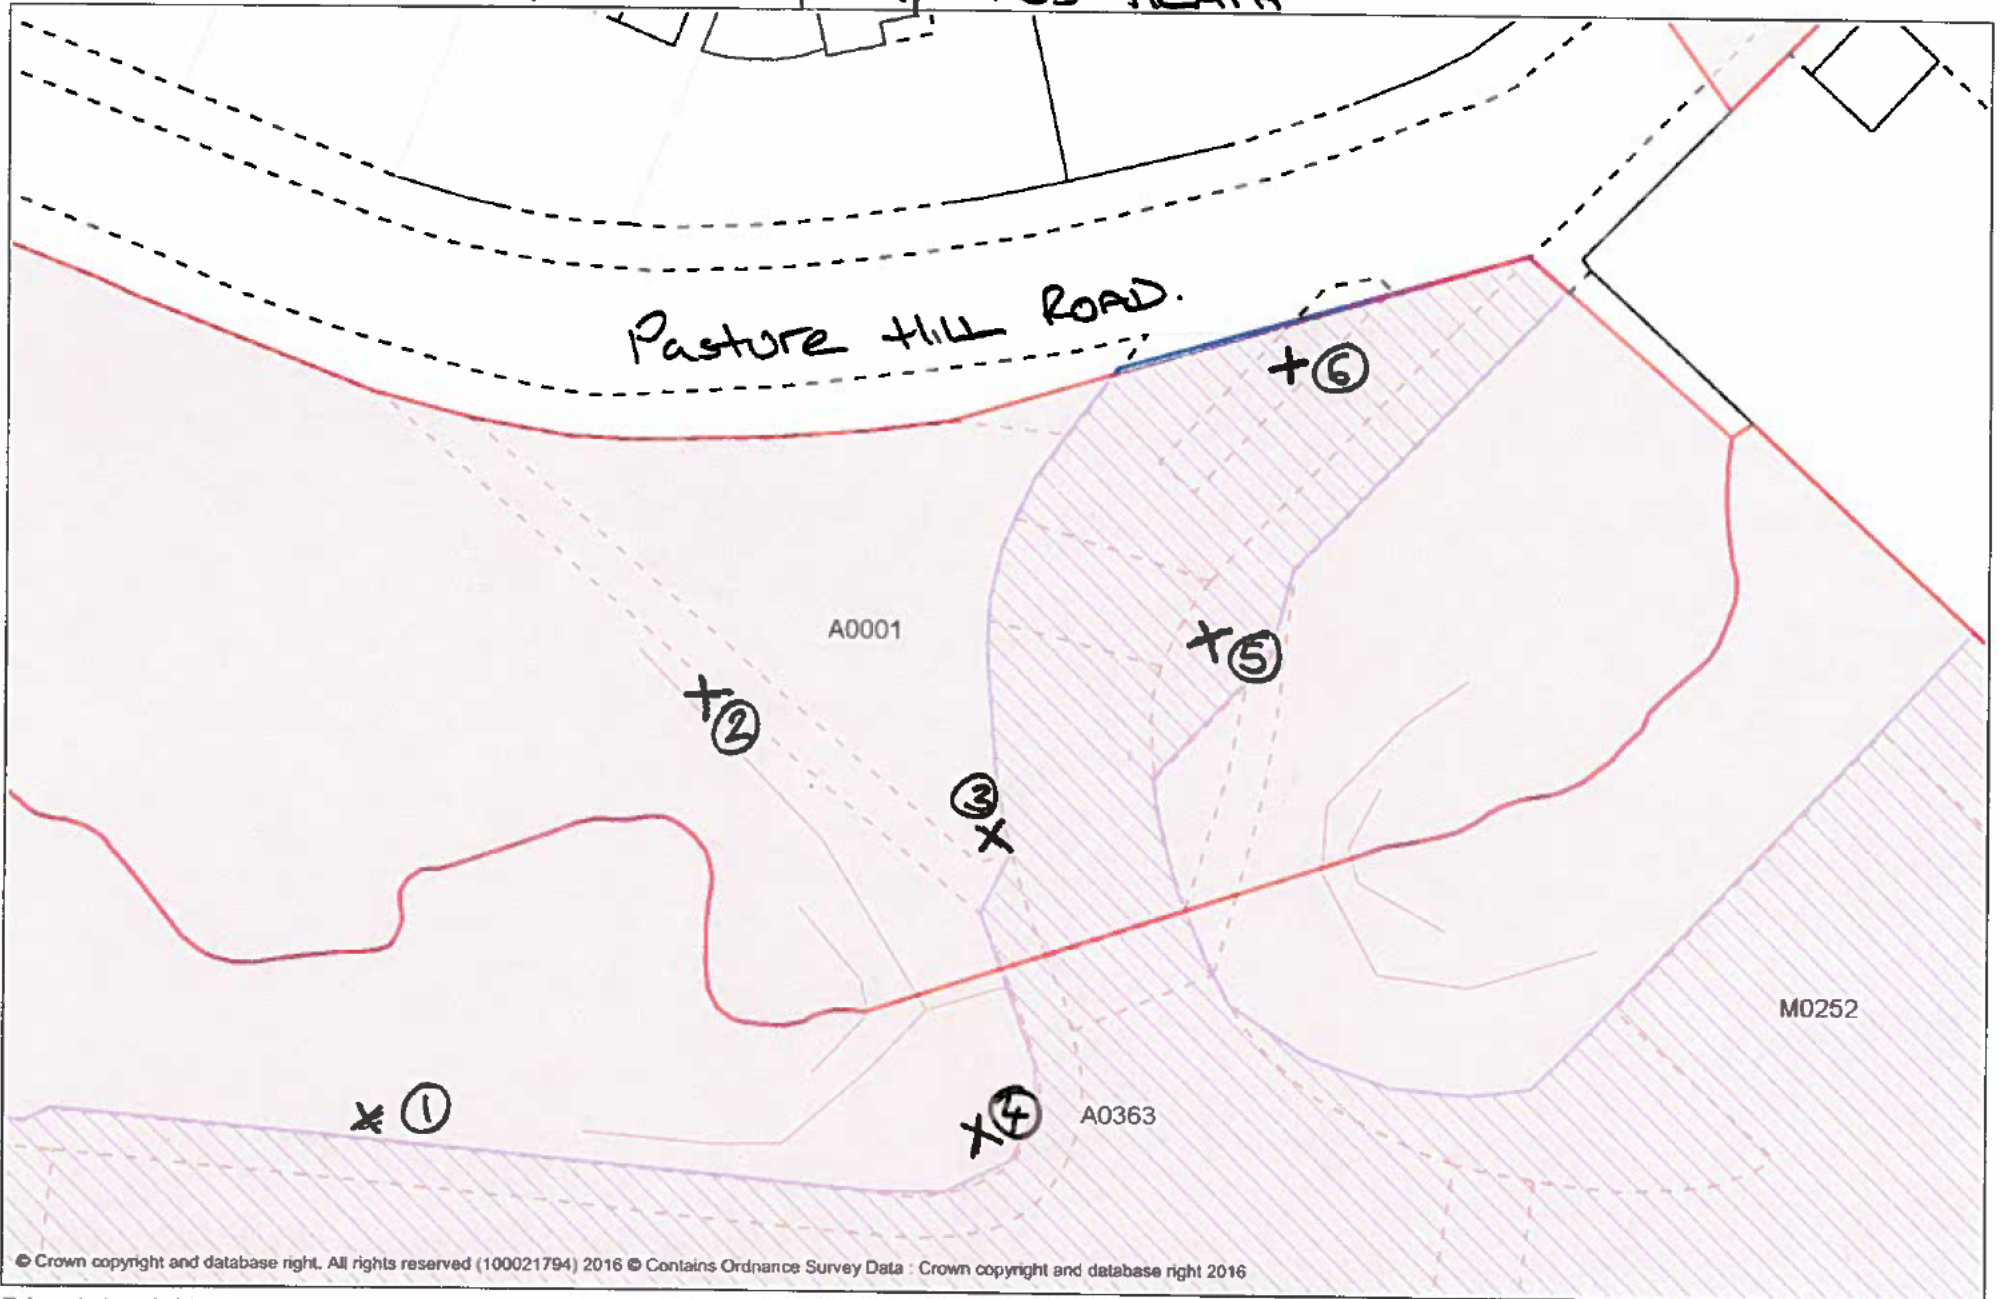

Title:

Comment: DOLPHIN LEISURE CENTRE, HAYWARDS HEATH

MID SUSSEX DISTRICT COUNCIL

© Crown copyright and database right. All rights reserved (100021794) 2016 © Contains Ordnance Survey Data : Crown copyright and database right 2016

Printed: 11-10-2016

Map Centre (Easting:Northing): 532713:124678

Scale: 1:300