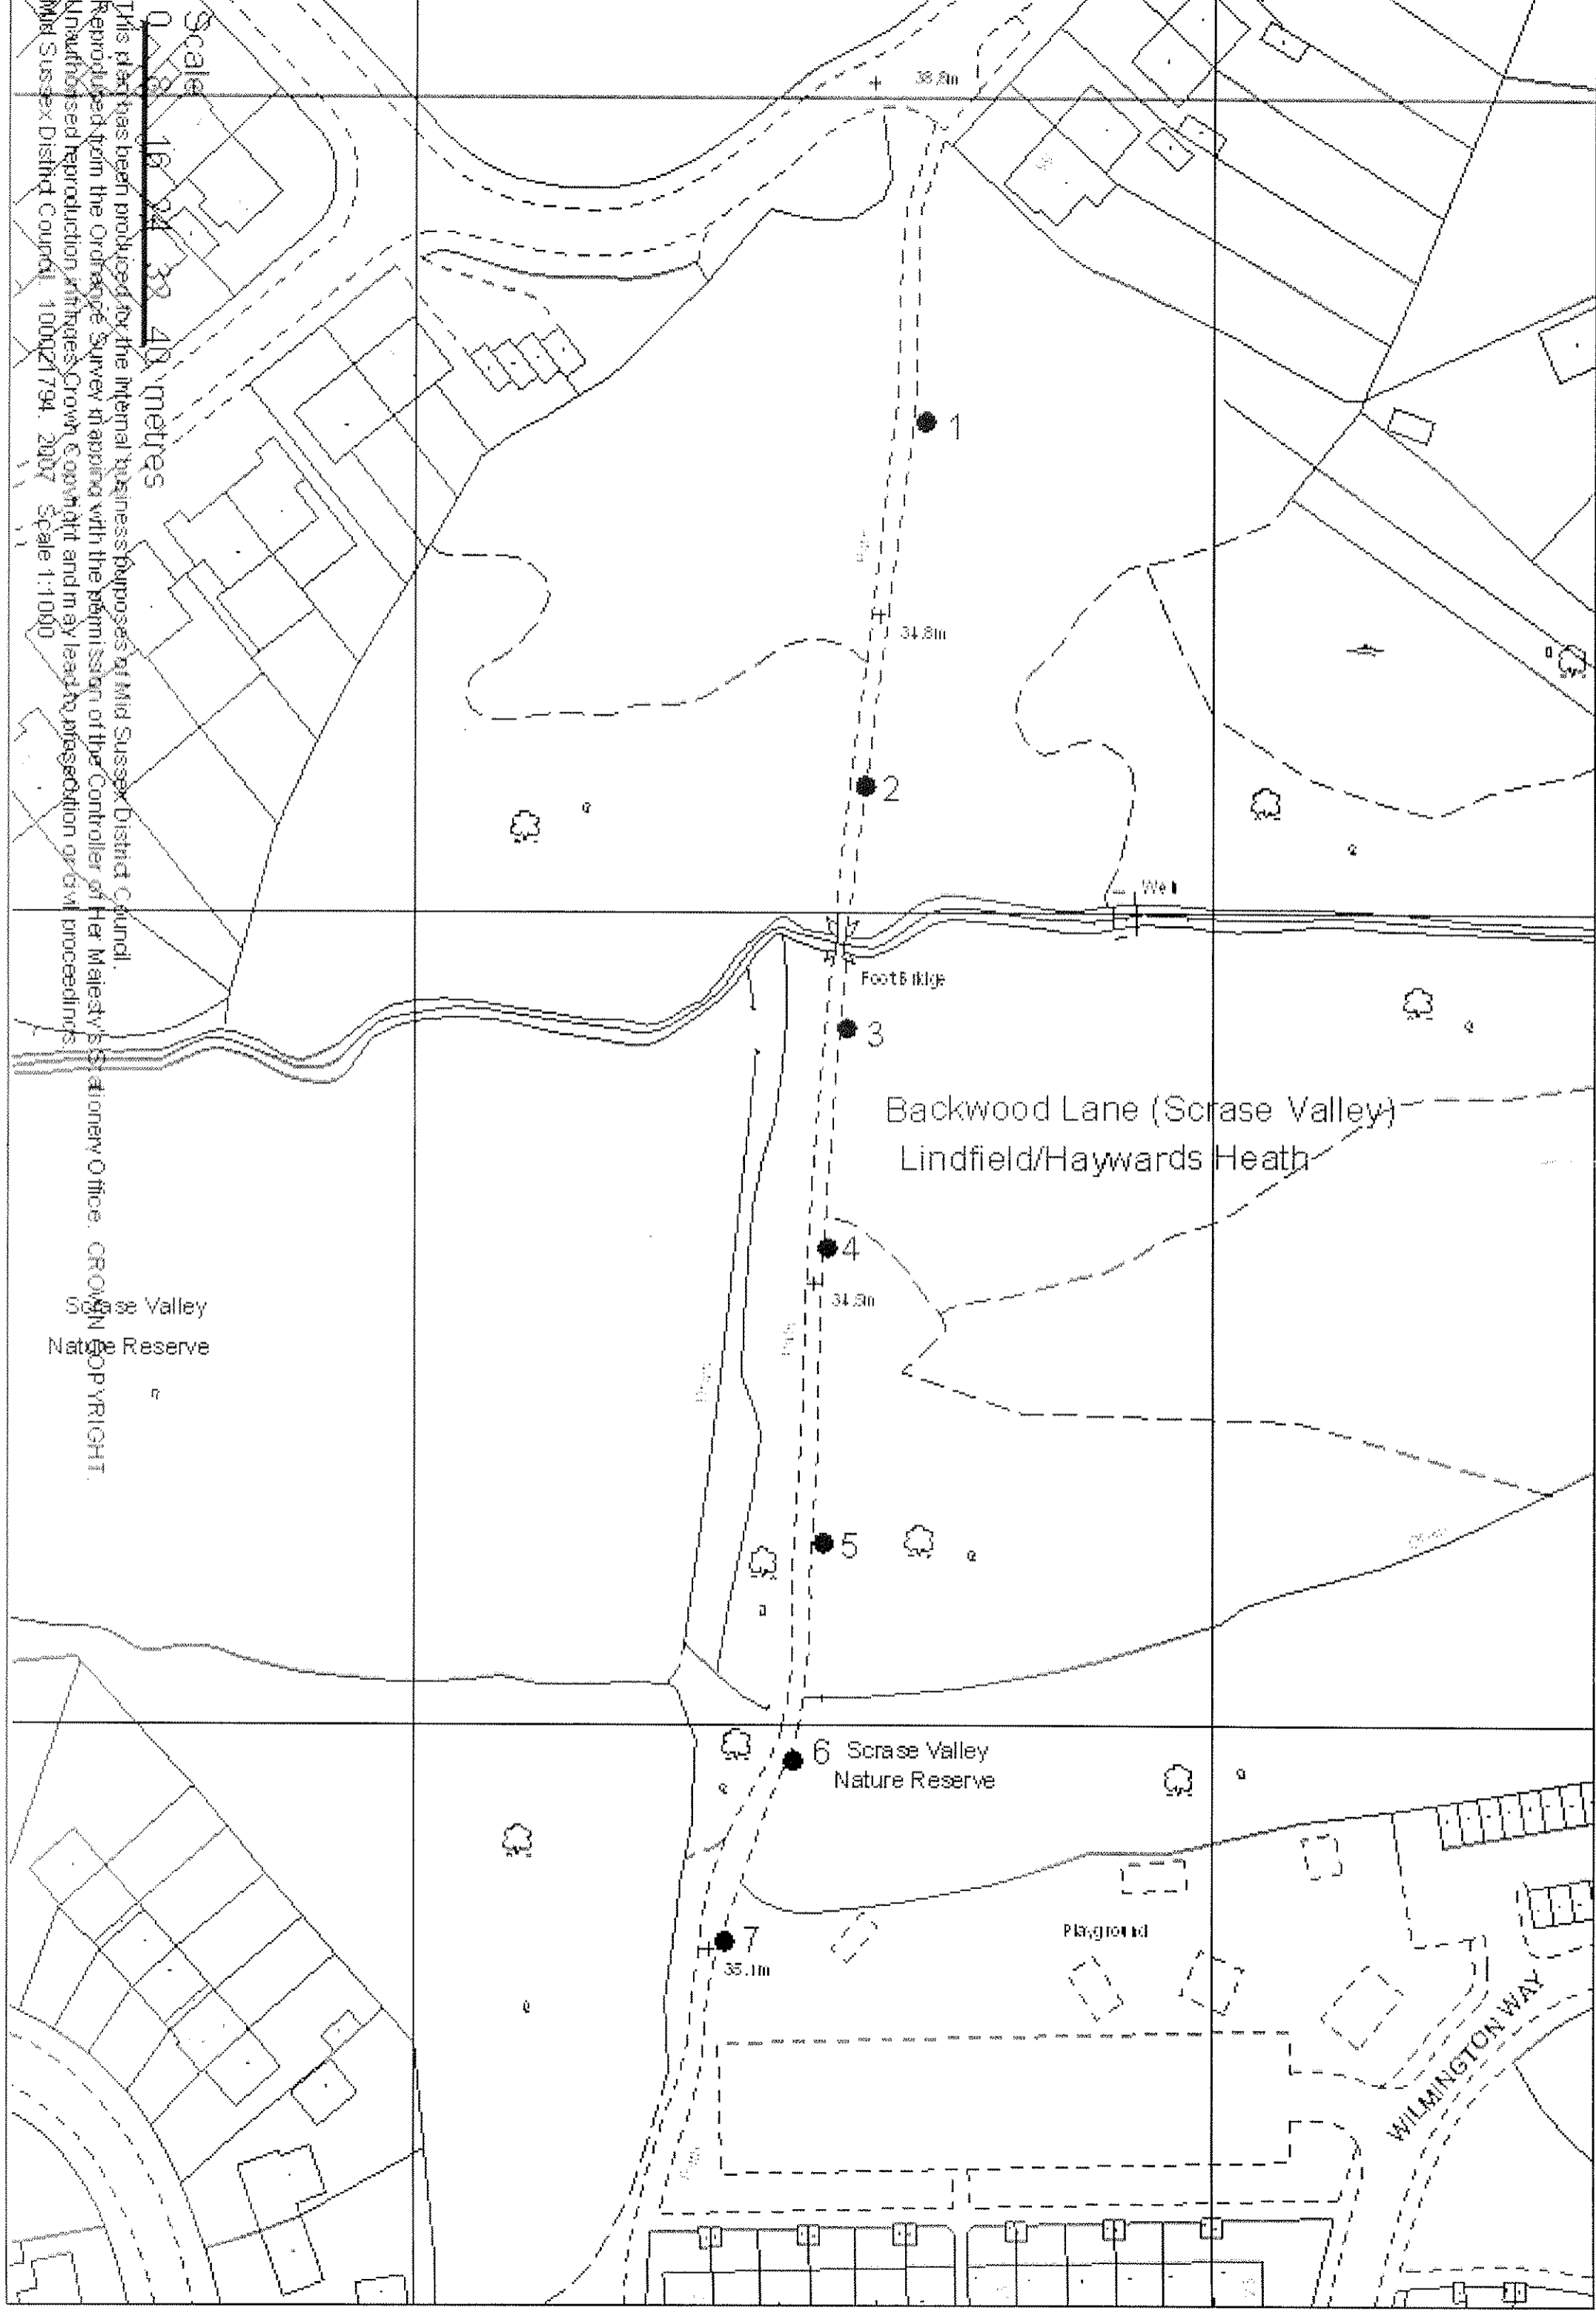

Scale  
0 8 16 24 32 40 metres

This plan has been produced for the internal business purposes of Mid Sussex District Council.  
Reproduced from the Ordnance Survey in accordance with the permission of the Controller of Her Majesty's Stationery Office. CROWN COPYRIGHT.  
Unauthorized reproduction infringes Crown Copyright and may lead to prosecution or civil proceedings.  
Mid Sussex District Council, 100421794, 2007 Scale 1:10000

Scruse Valley  
Nature Reserve

Backwood Lane (Scruse Valley)  
Lindfield/Haywards Heath

6 Scruse Valley  
Nature Reserve

WILMINGTON WAY