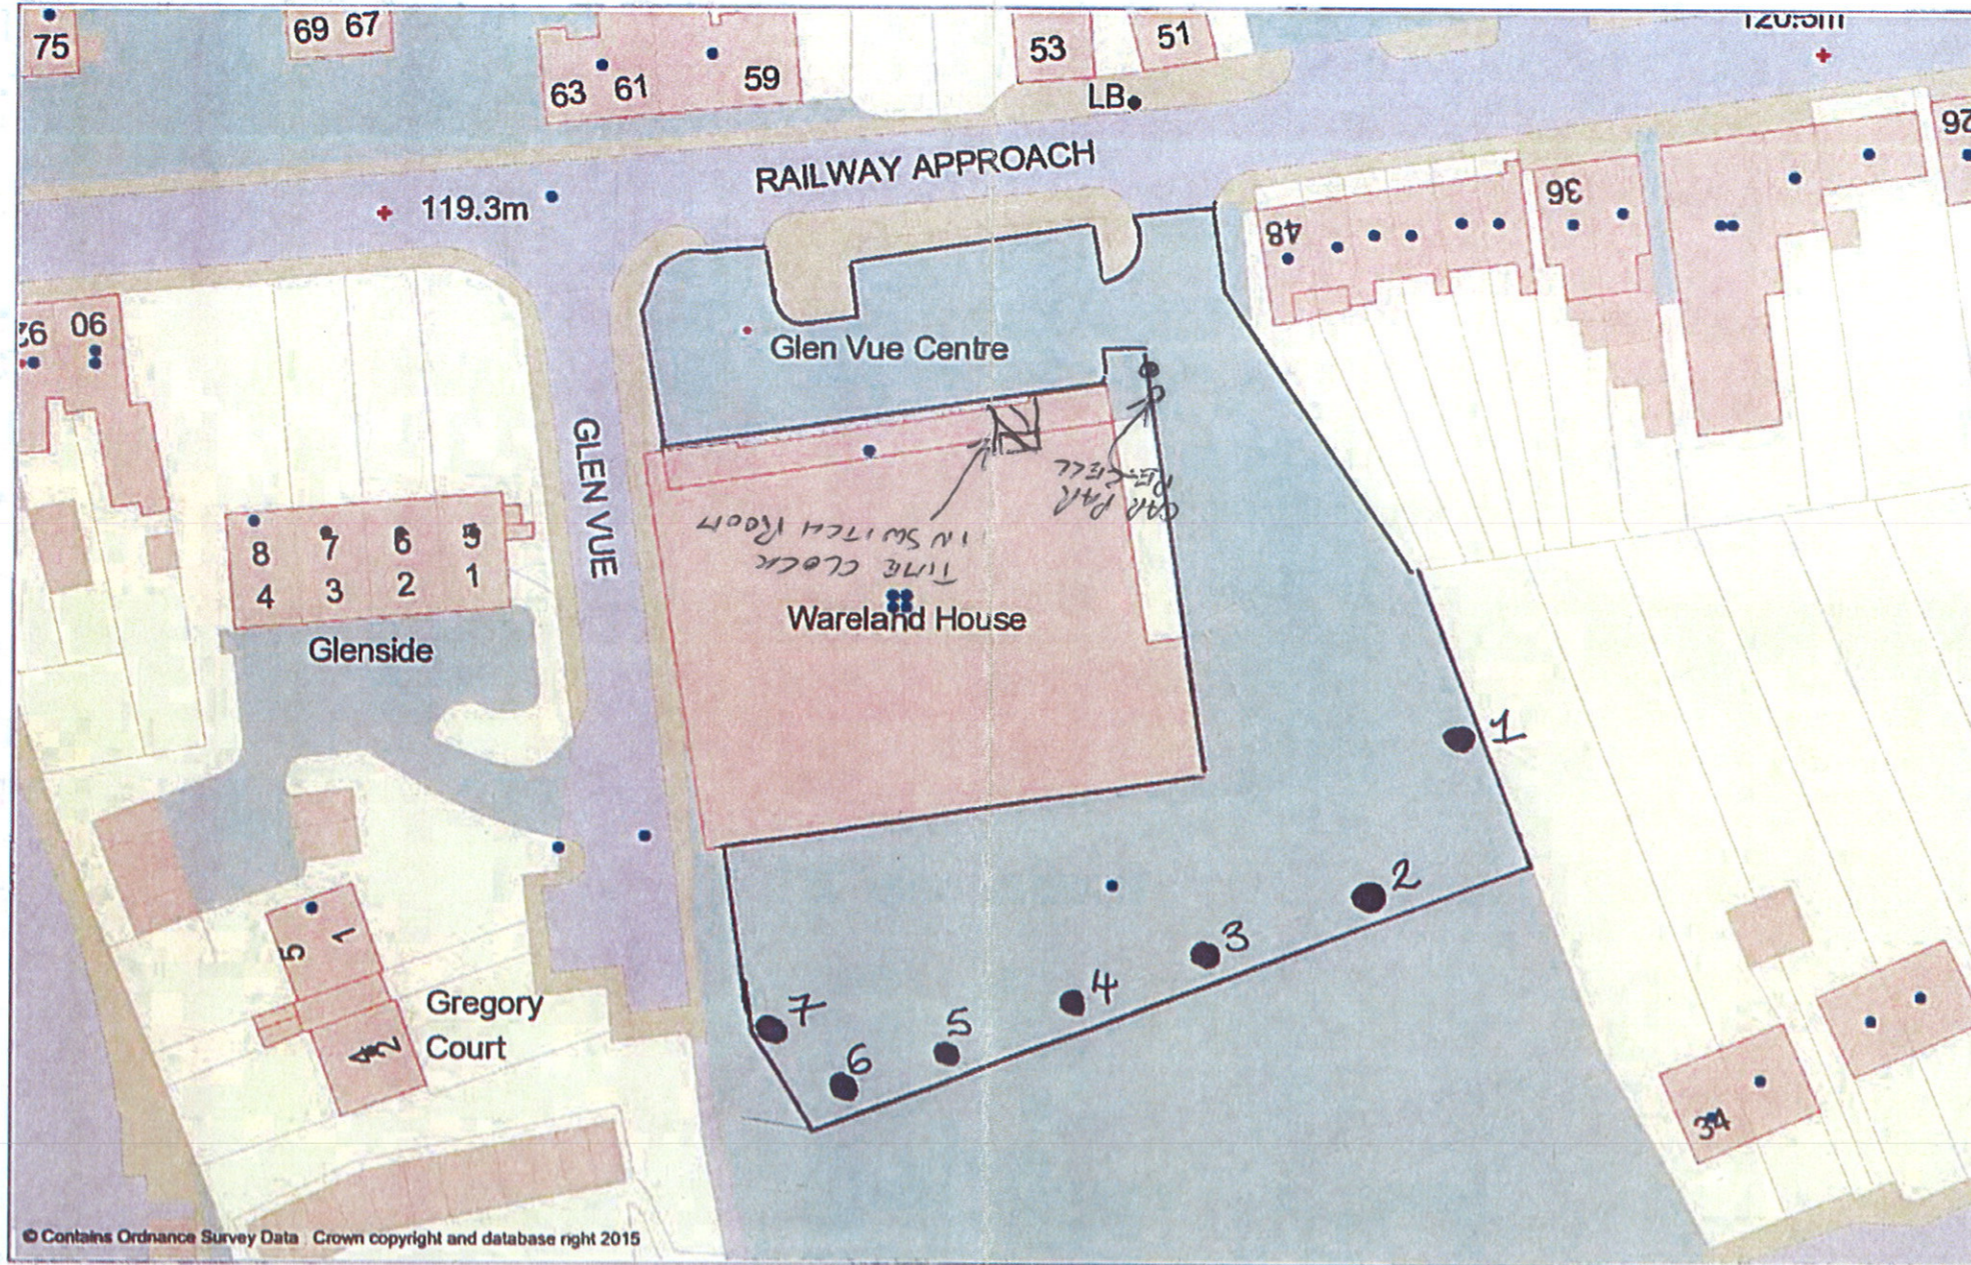

EAST GRINSTEAD

Title: Railway Approach RH19 1BS
Comment: Railway Approach Car park

MID SUSSEX DISTRICT COUNCIL

Printed: 10-11-2015

Map Centre (Easting:Northing): 539131:138179

Scale: 1:588