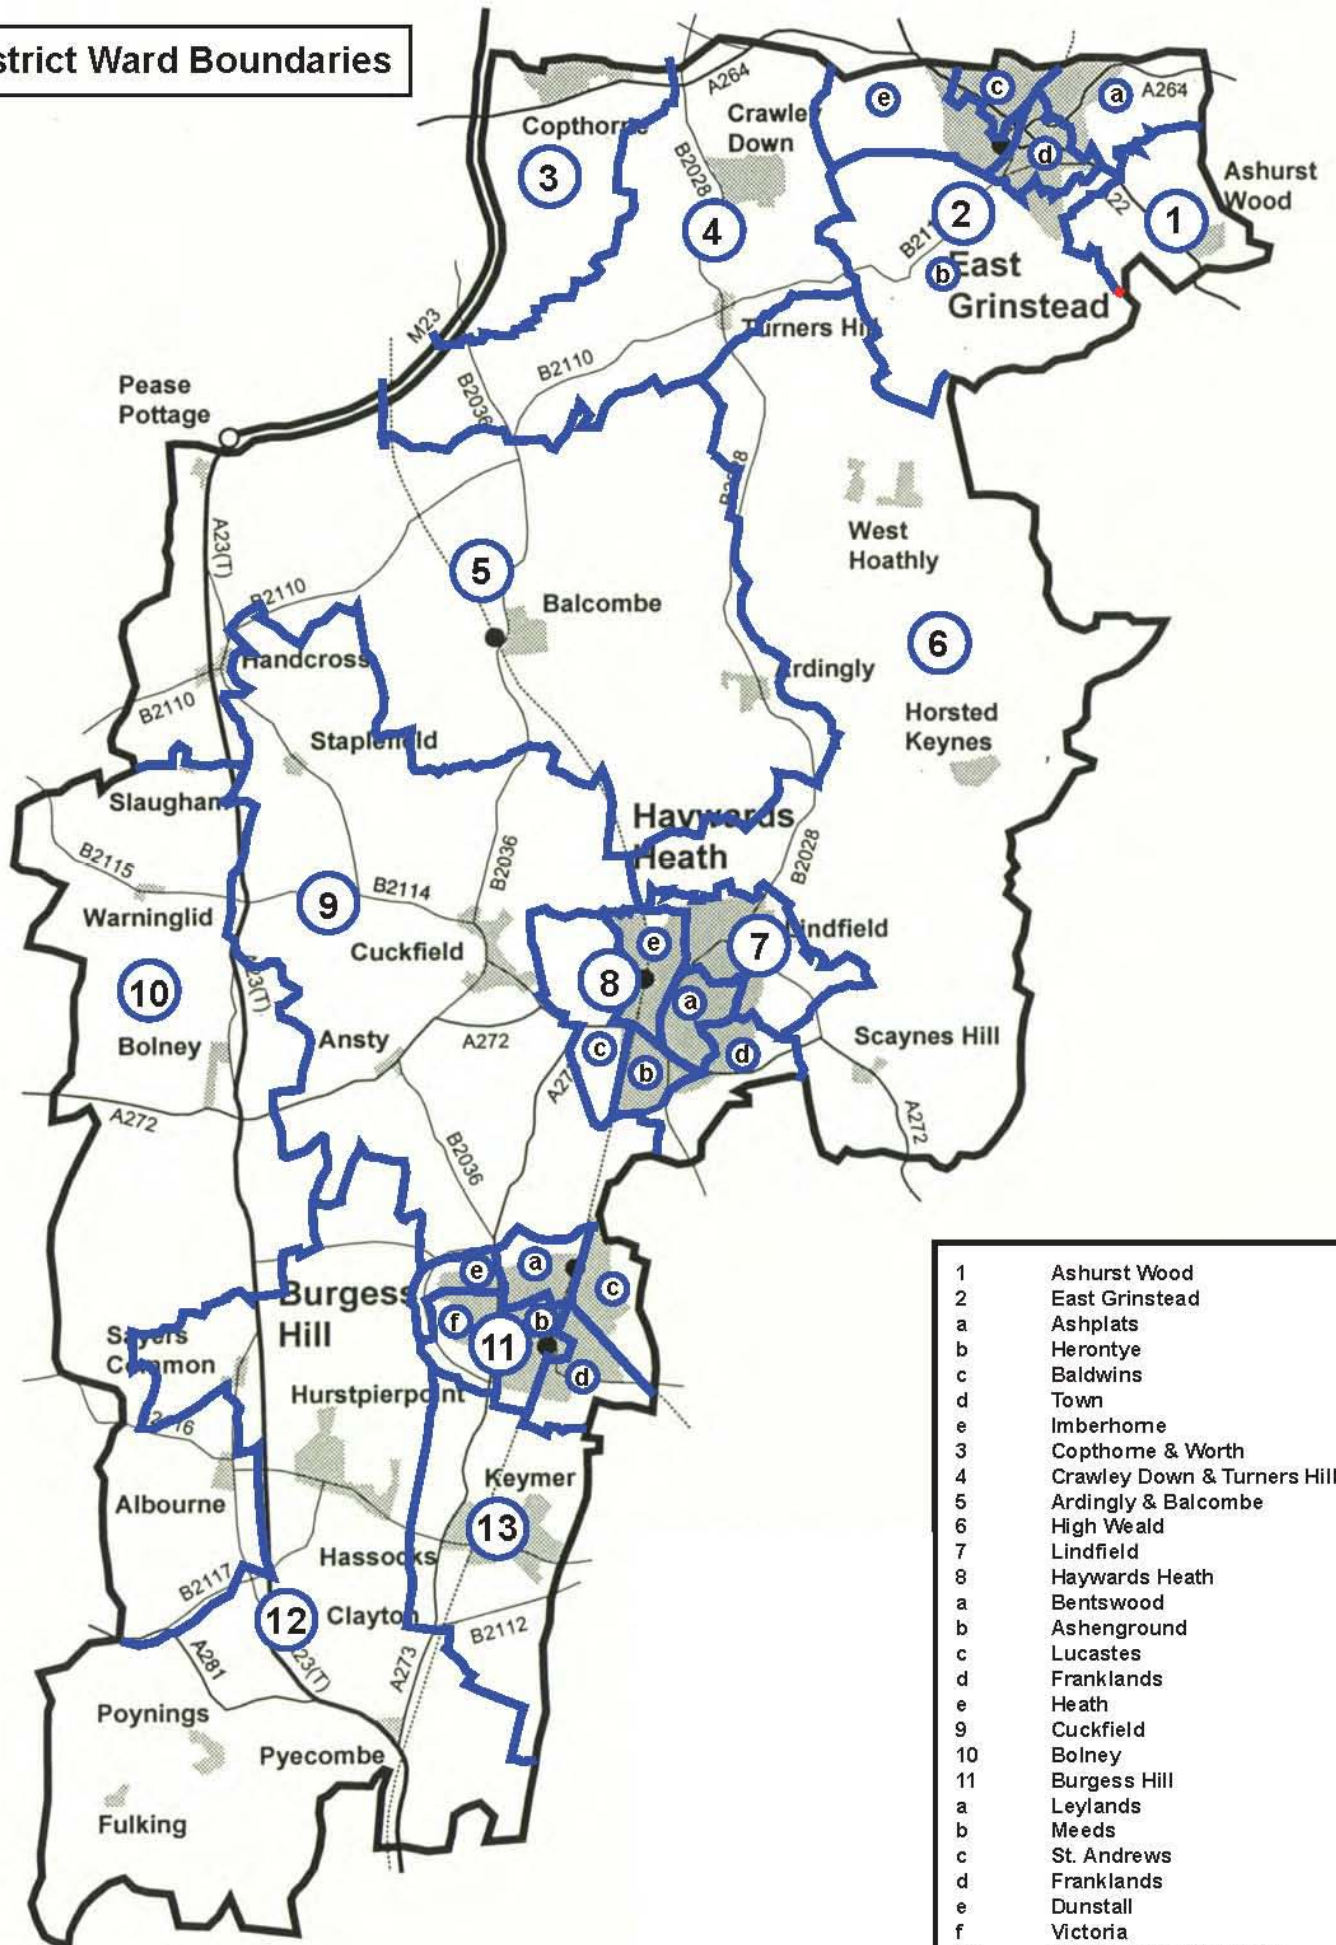

District Ward Boundaries

- | | |
|----|-----------------------------|
| 1 | Ashurst Wood |
| 2 | East Grinstead |
| a | Ashplats |
| b | Herontye |
| c | Baldwins |
| d | Town |
| e | Imberhome |
| 3 | Copthome & Worth |
| 4 | Crawley Down & Turners Hill |
| 5 | Ardingly & Balcombe |
| 6 | High Weald |
| 7 | Lindfield |
| 8 | Haywards Heath |
| a | Bentswood |
| b | Ashenground |
| c | Lucastes |
| d | Franklands |
| e | Heath |
| 9 | Cuckfield |
| 10 | Bolney |
| 11 | Burgess Hill |
| a | Leylands |
| b | Meeds |
| c | St. Andrews |
| d | Franklands |
| e | Dunstall |
| f | Victoria |
| 12 | Hurstpierpoint & Downs |
| 13 | Hassocks |