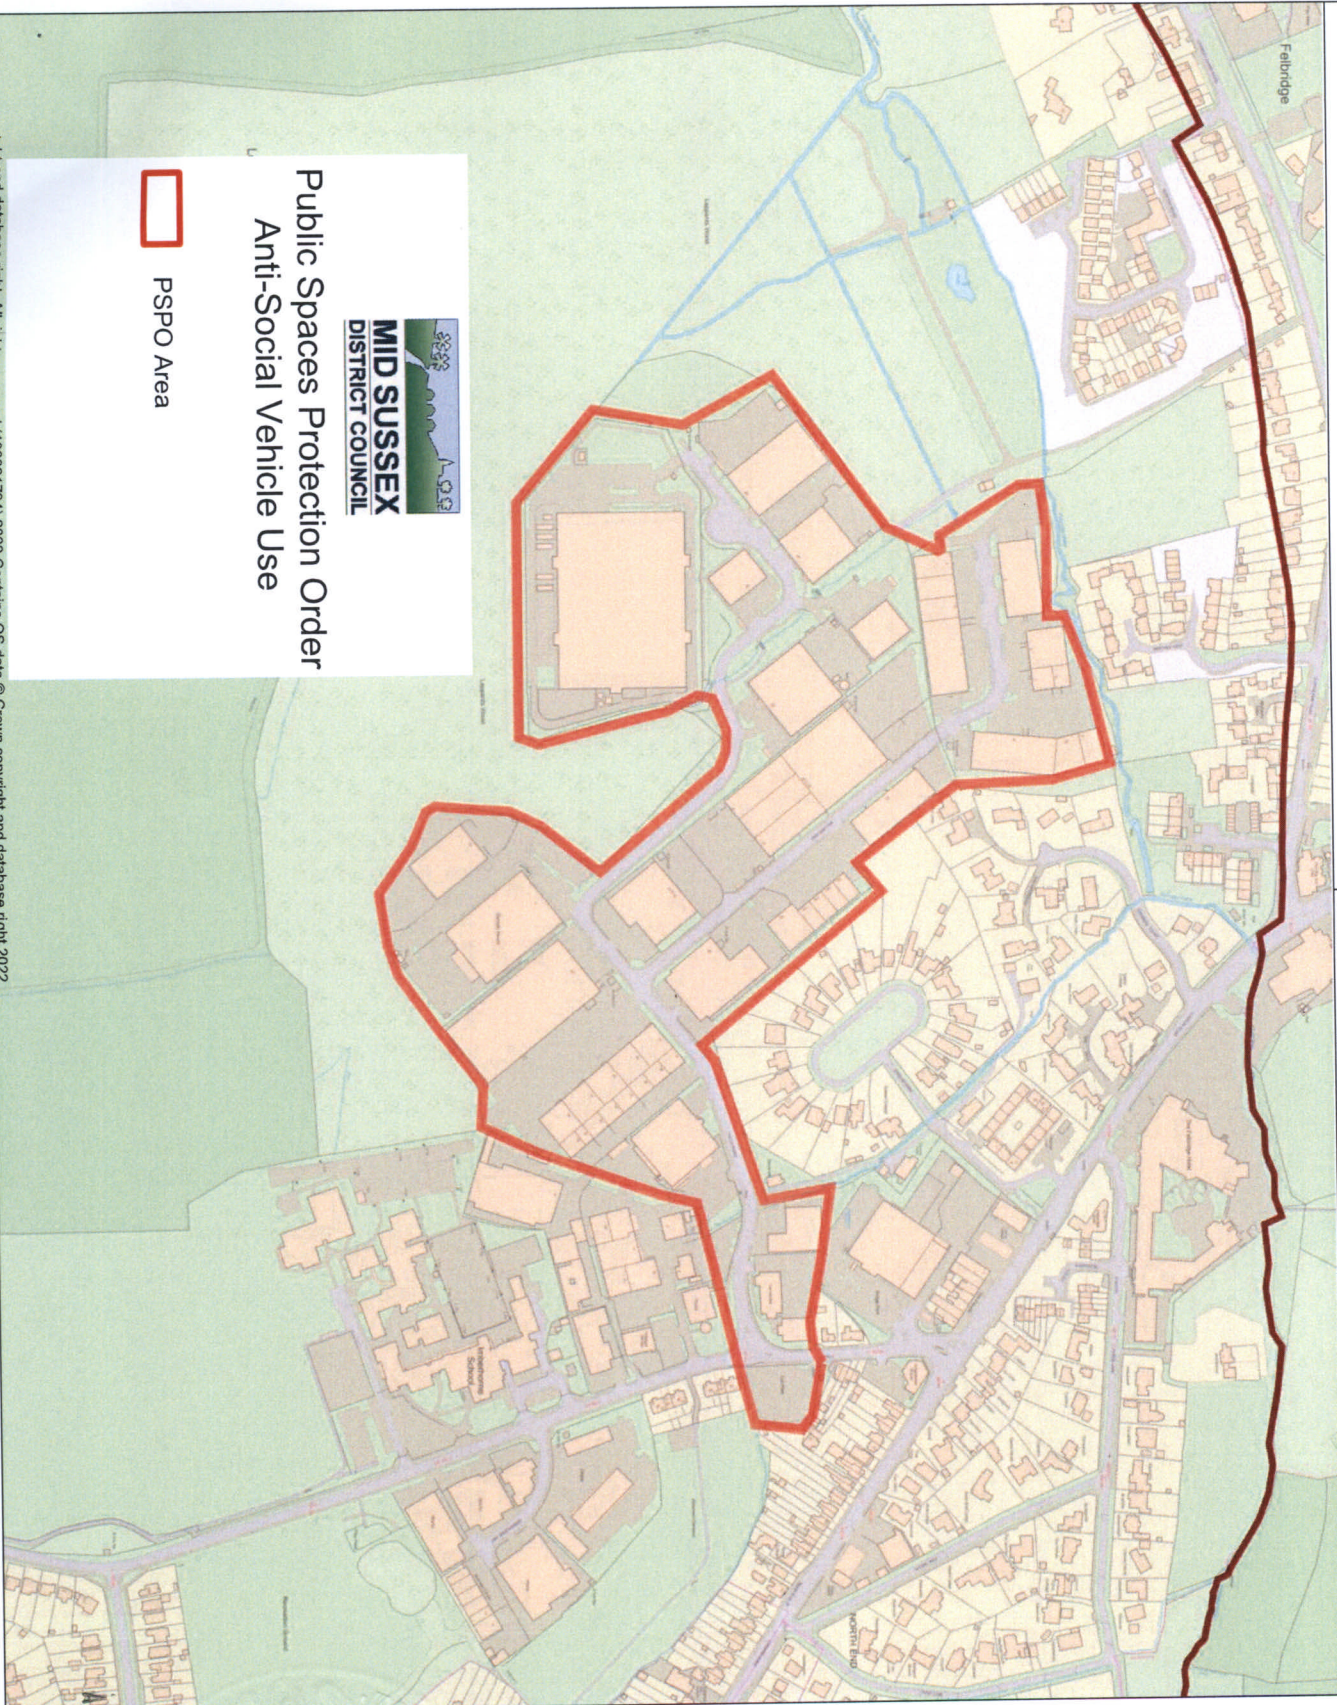

PSPO area – Birches Industrial Estate, RH19

Mid Sussex District Council

Author:

Date: 14/11/2022

District, Borough, Unitary

Public Spaces Protection Order
Anti-Social Vehicle Use

AUTHORISED OFFICER

21324 *gpd*