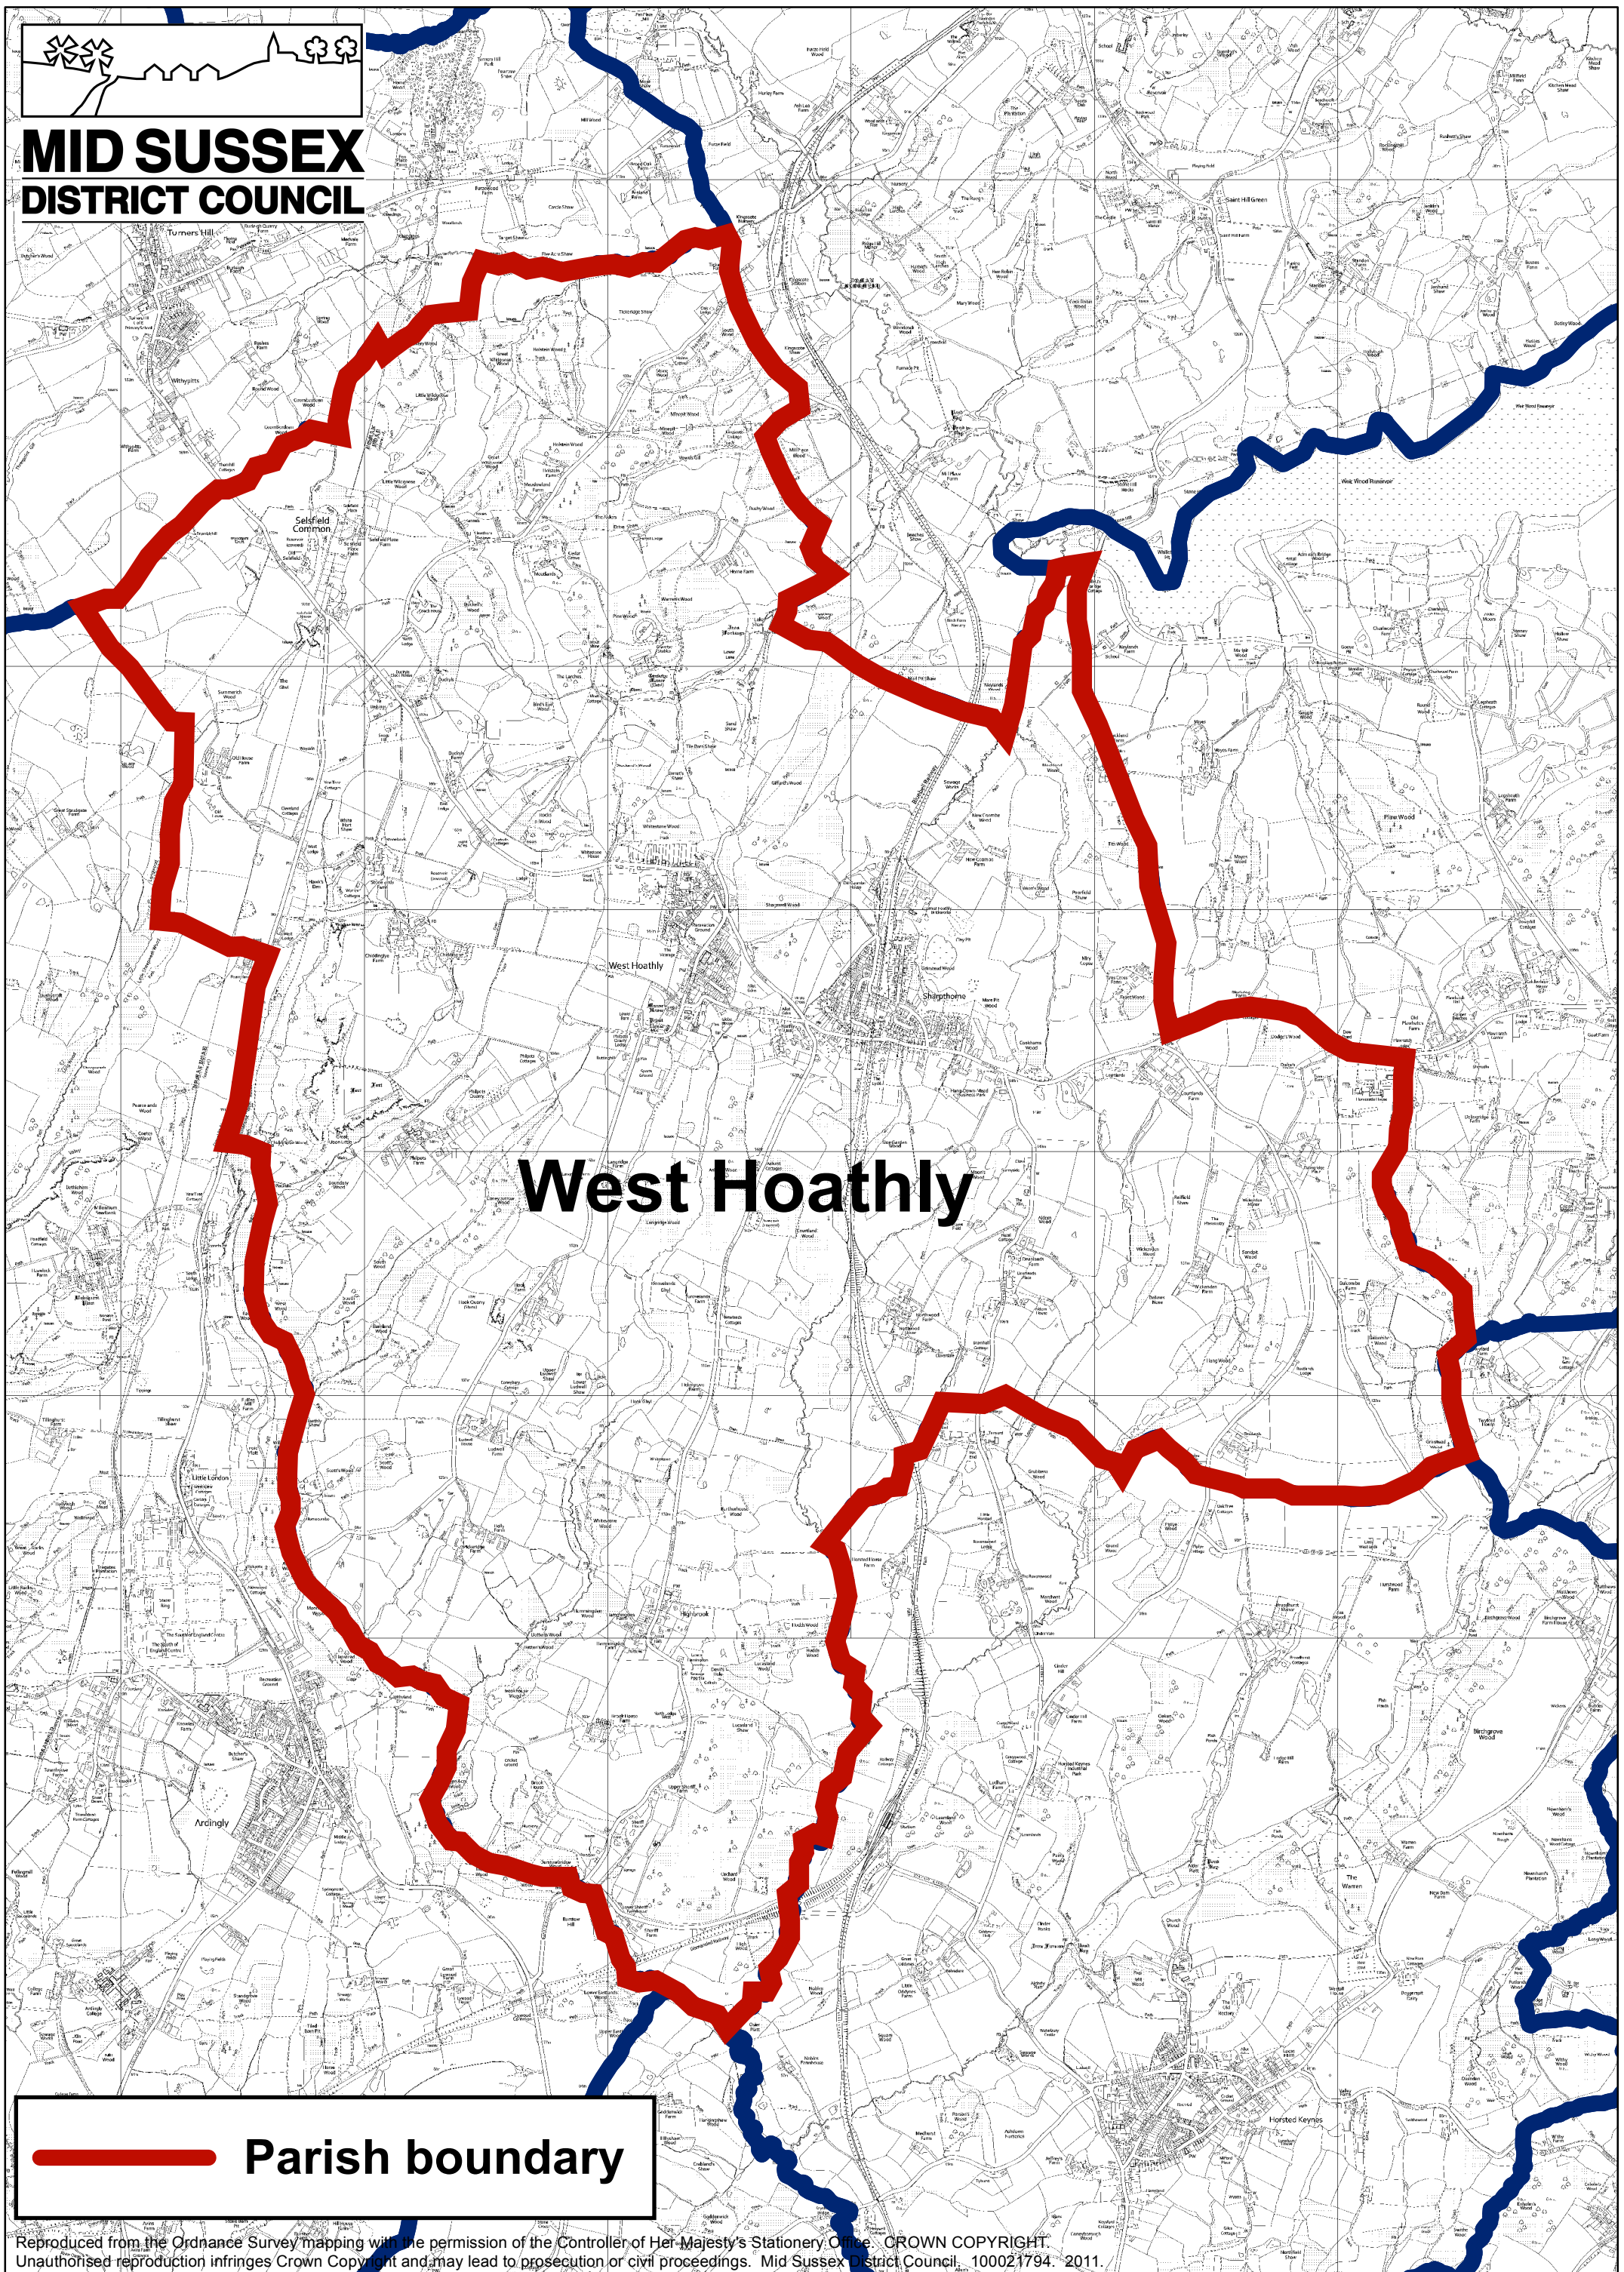

**MID SUSSEX  
DISTRICT COUNCIL**

**West Hoathly**

**Parish boundary**