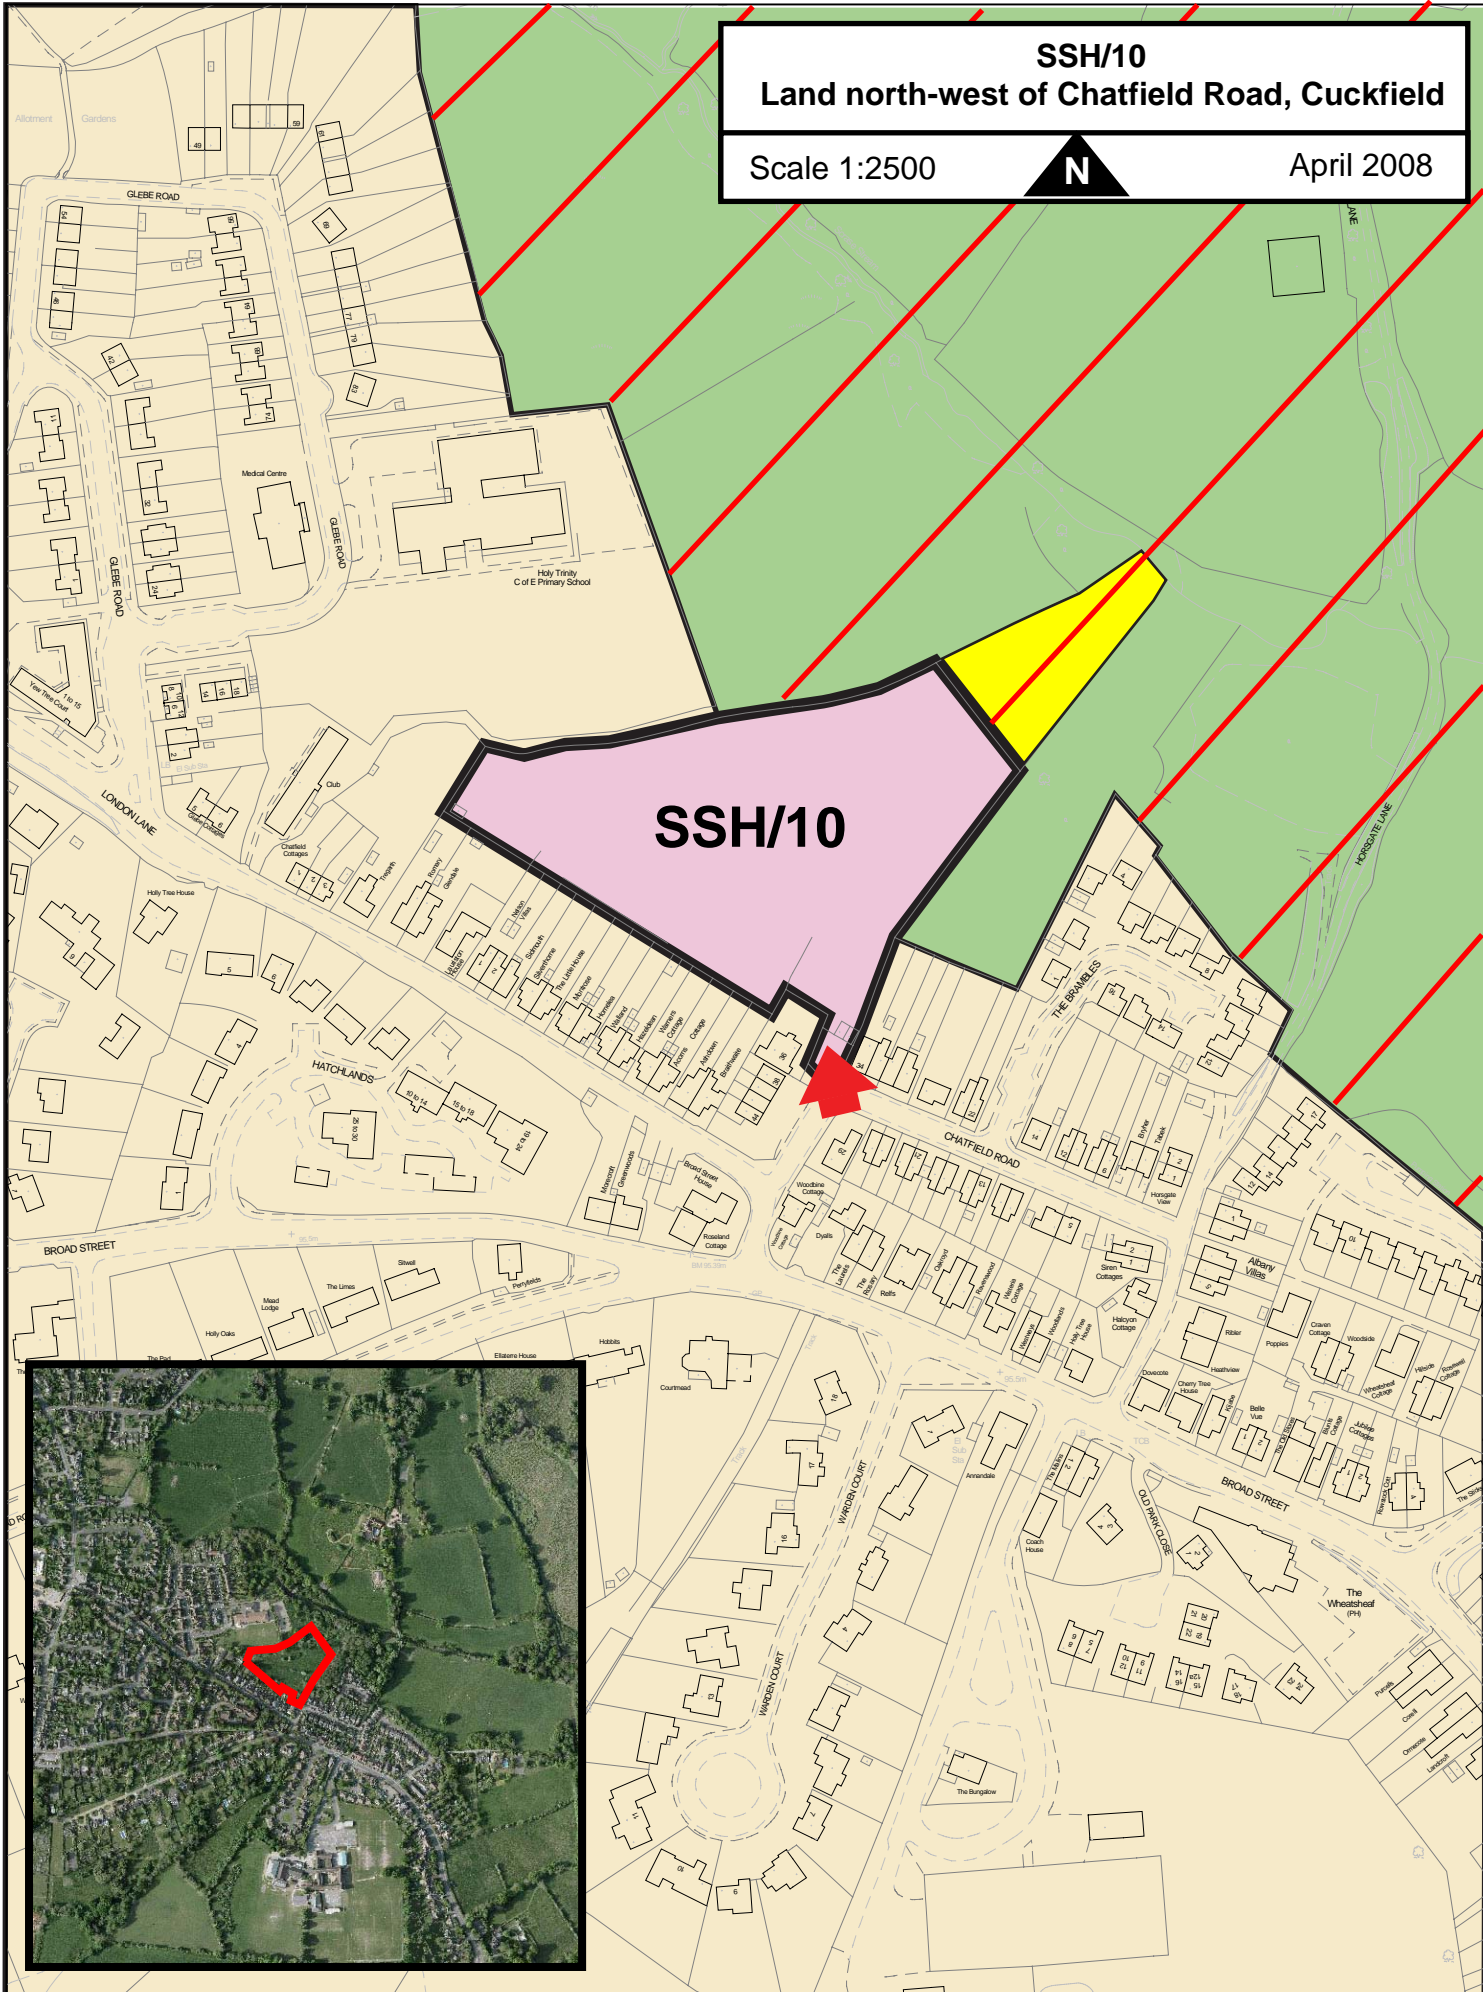

SSH/10
Land north-west of Chatfield Road, Cuckfield
Scale 1:2500 **N** April 2008

Reproduced from the Ordnance Survey mapping with the permission of the Controller of Her Majesty's Stationery Office. CROWN COPYRIGHT. Unauthorised reproduction infringes Crown Copyright and may lead to prosecution or civil proceedings. Mid Sussex District Council. 100021794. 2008