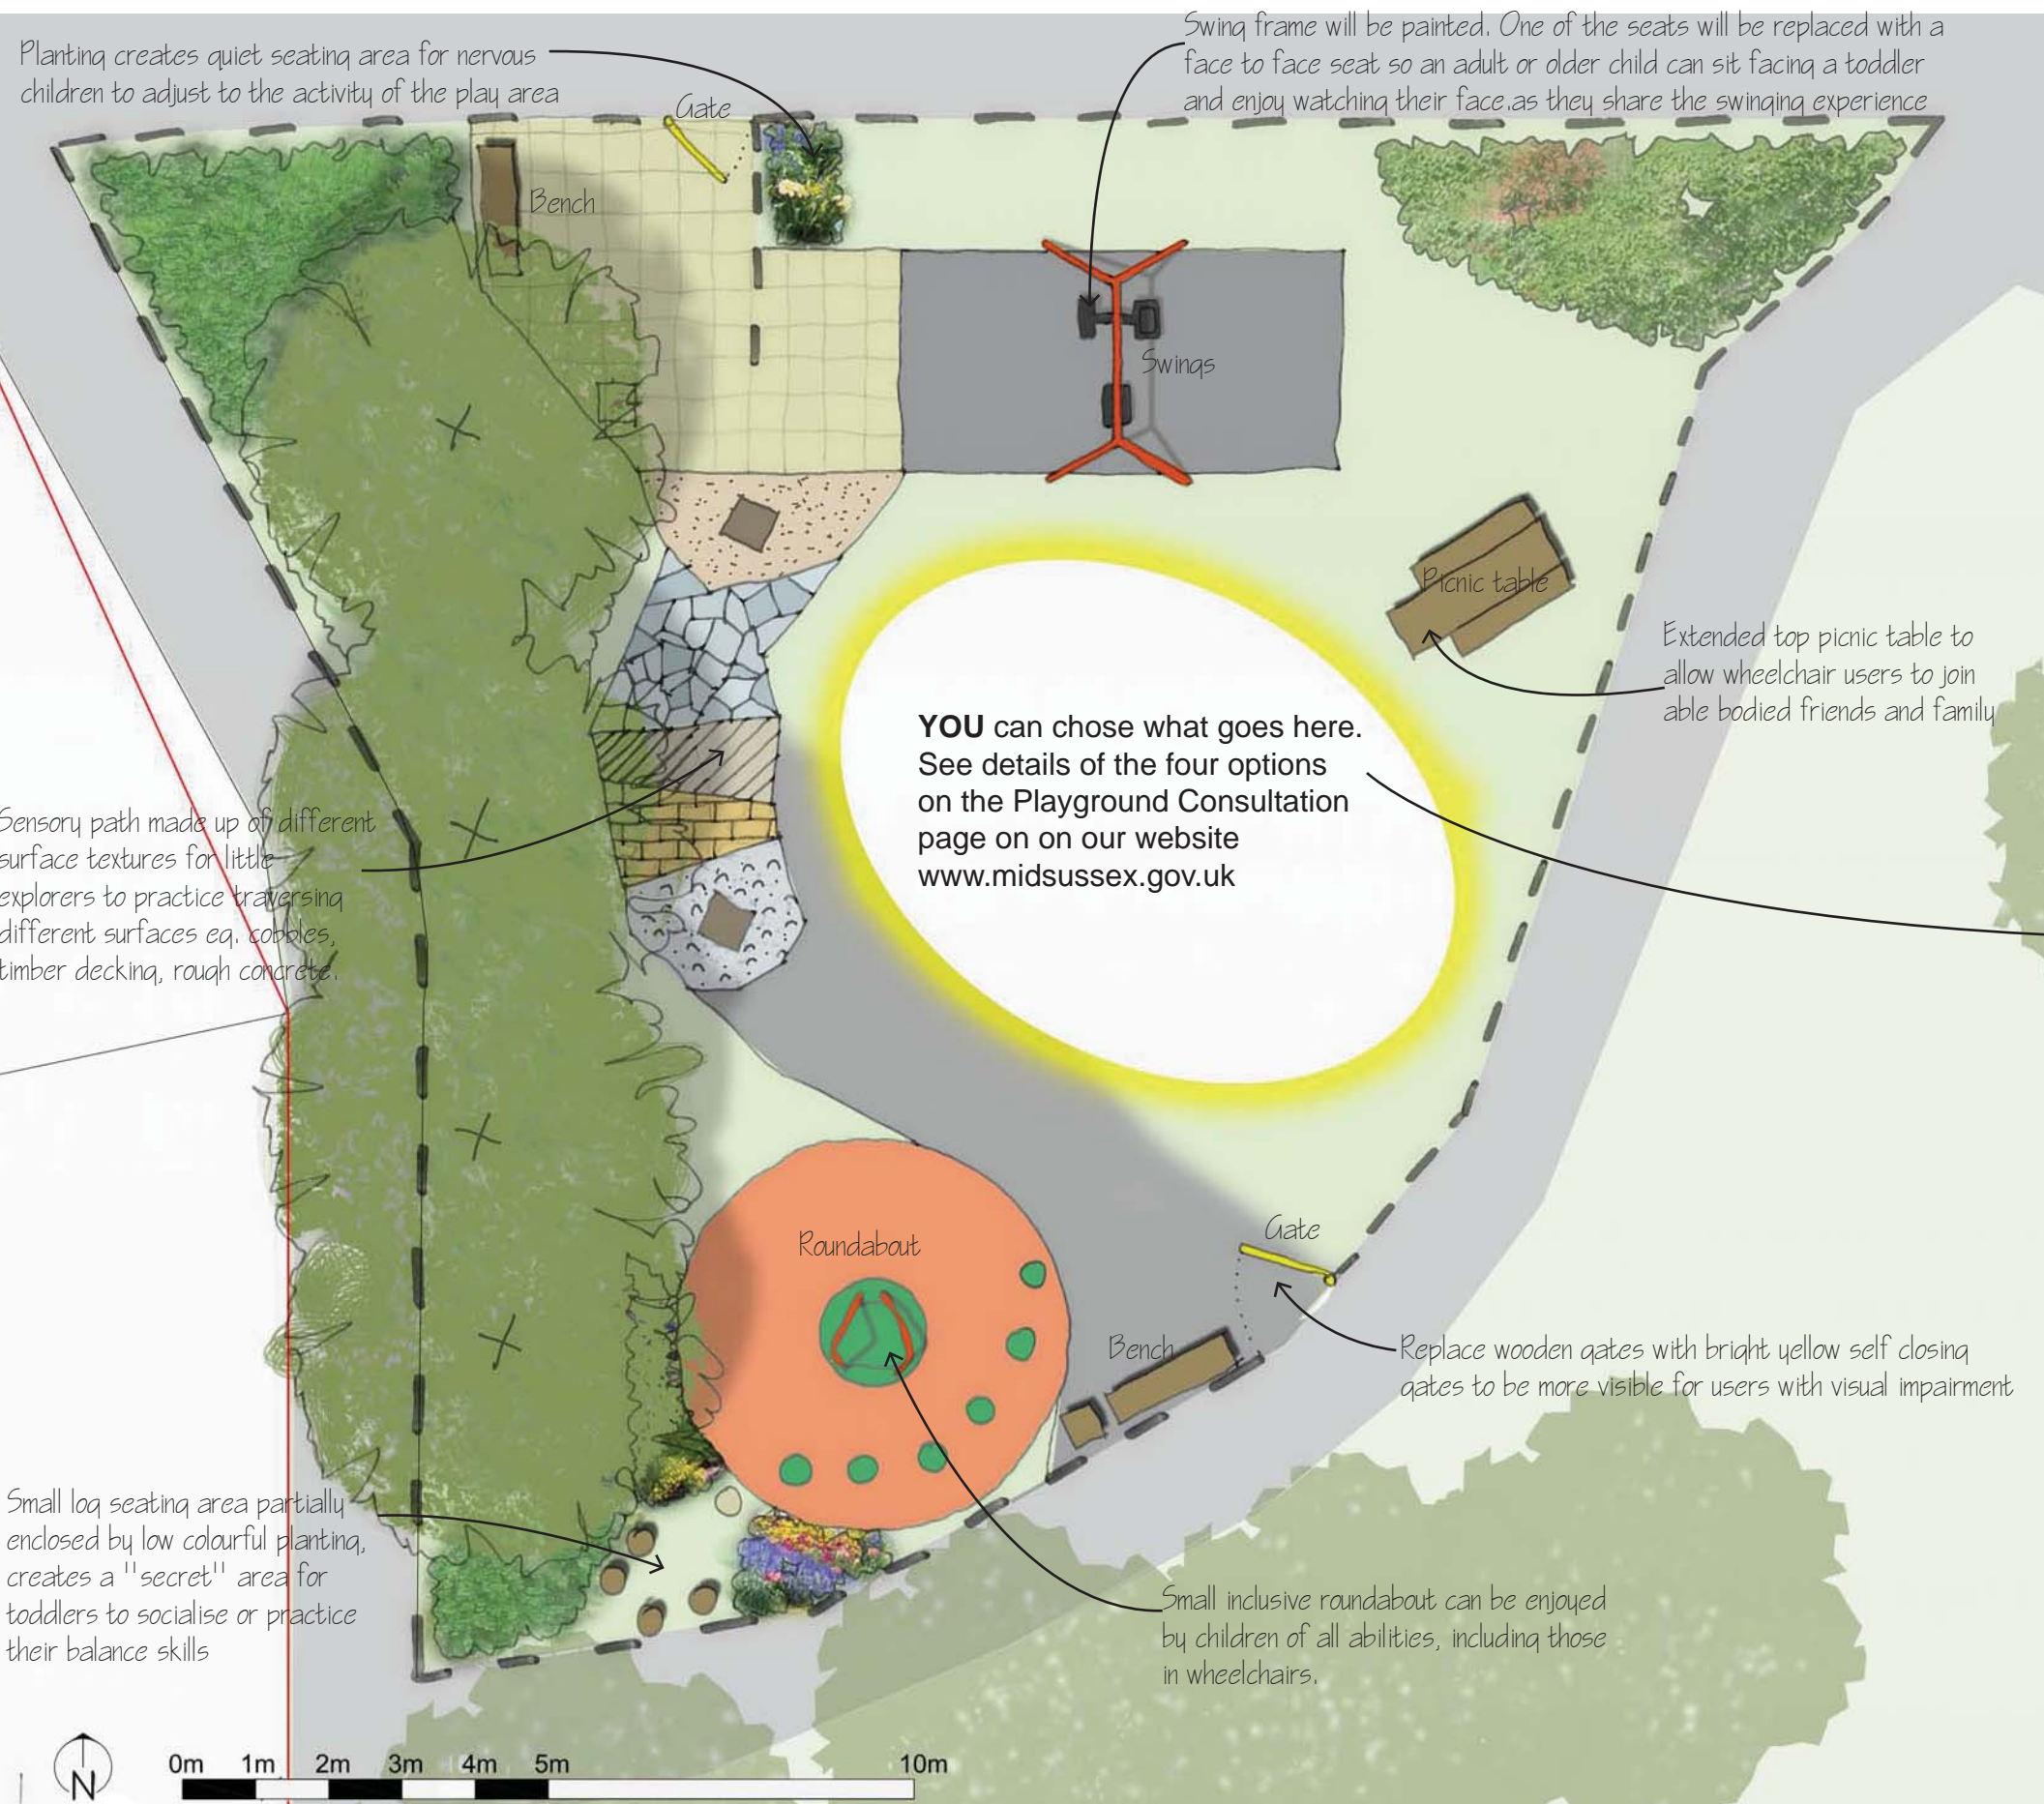

# Fry Crescent Play Area improvements - what do YOU want?

Mid Sussex District Council will be carrying out improvements to this play area. We will remove the existing slide unit and springers and replace them with new items.

We would like to know which of these 4 options you would like to see go in the space left when we take the old kit away.

**OPTION 1**

- Fun and friendly design
- Easy access steps
- Climbing ramp
- Posts in coated Aluminium
- Steel Slide

**OPTION 2**

**OPTION 3**

**OPTION 4**

- 1.4m Wide Accessible Net
- Social Seating
- Inclusive Decks

Contact the playground designer for more information or to give comments:  
[playgroundconsultations@midsussex.gov.uk](mailto:playgroundconsultations@midsussex.gov.uk)  
 01444 477485