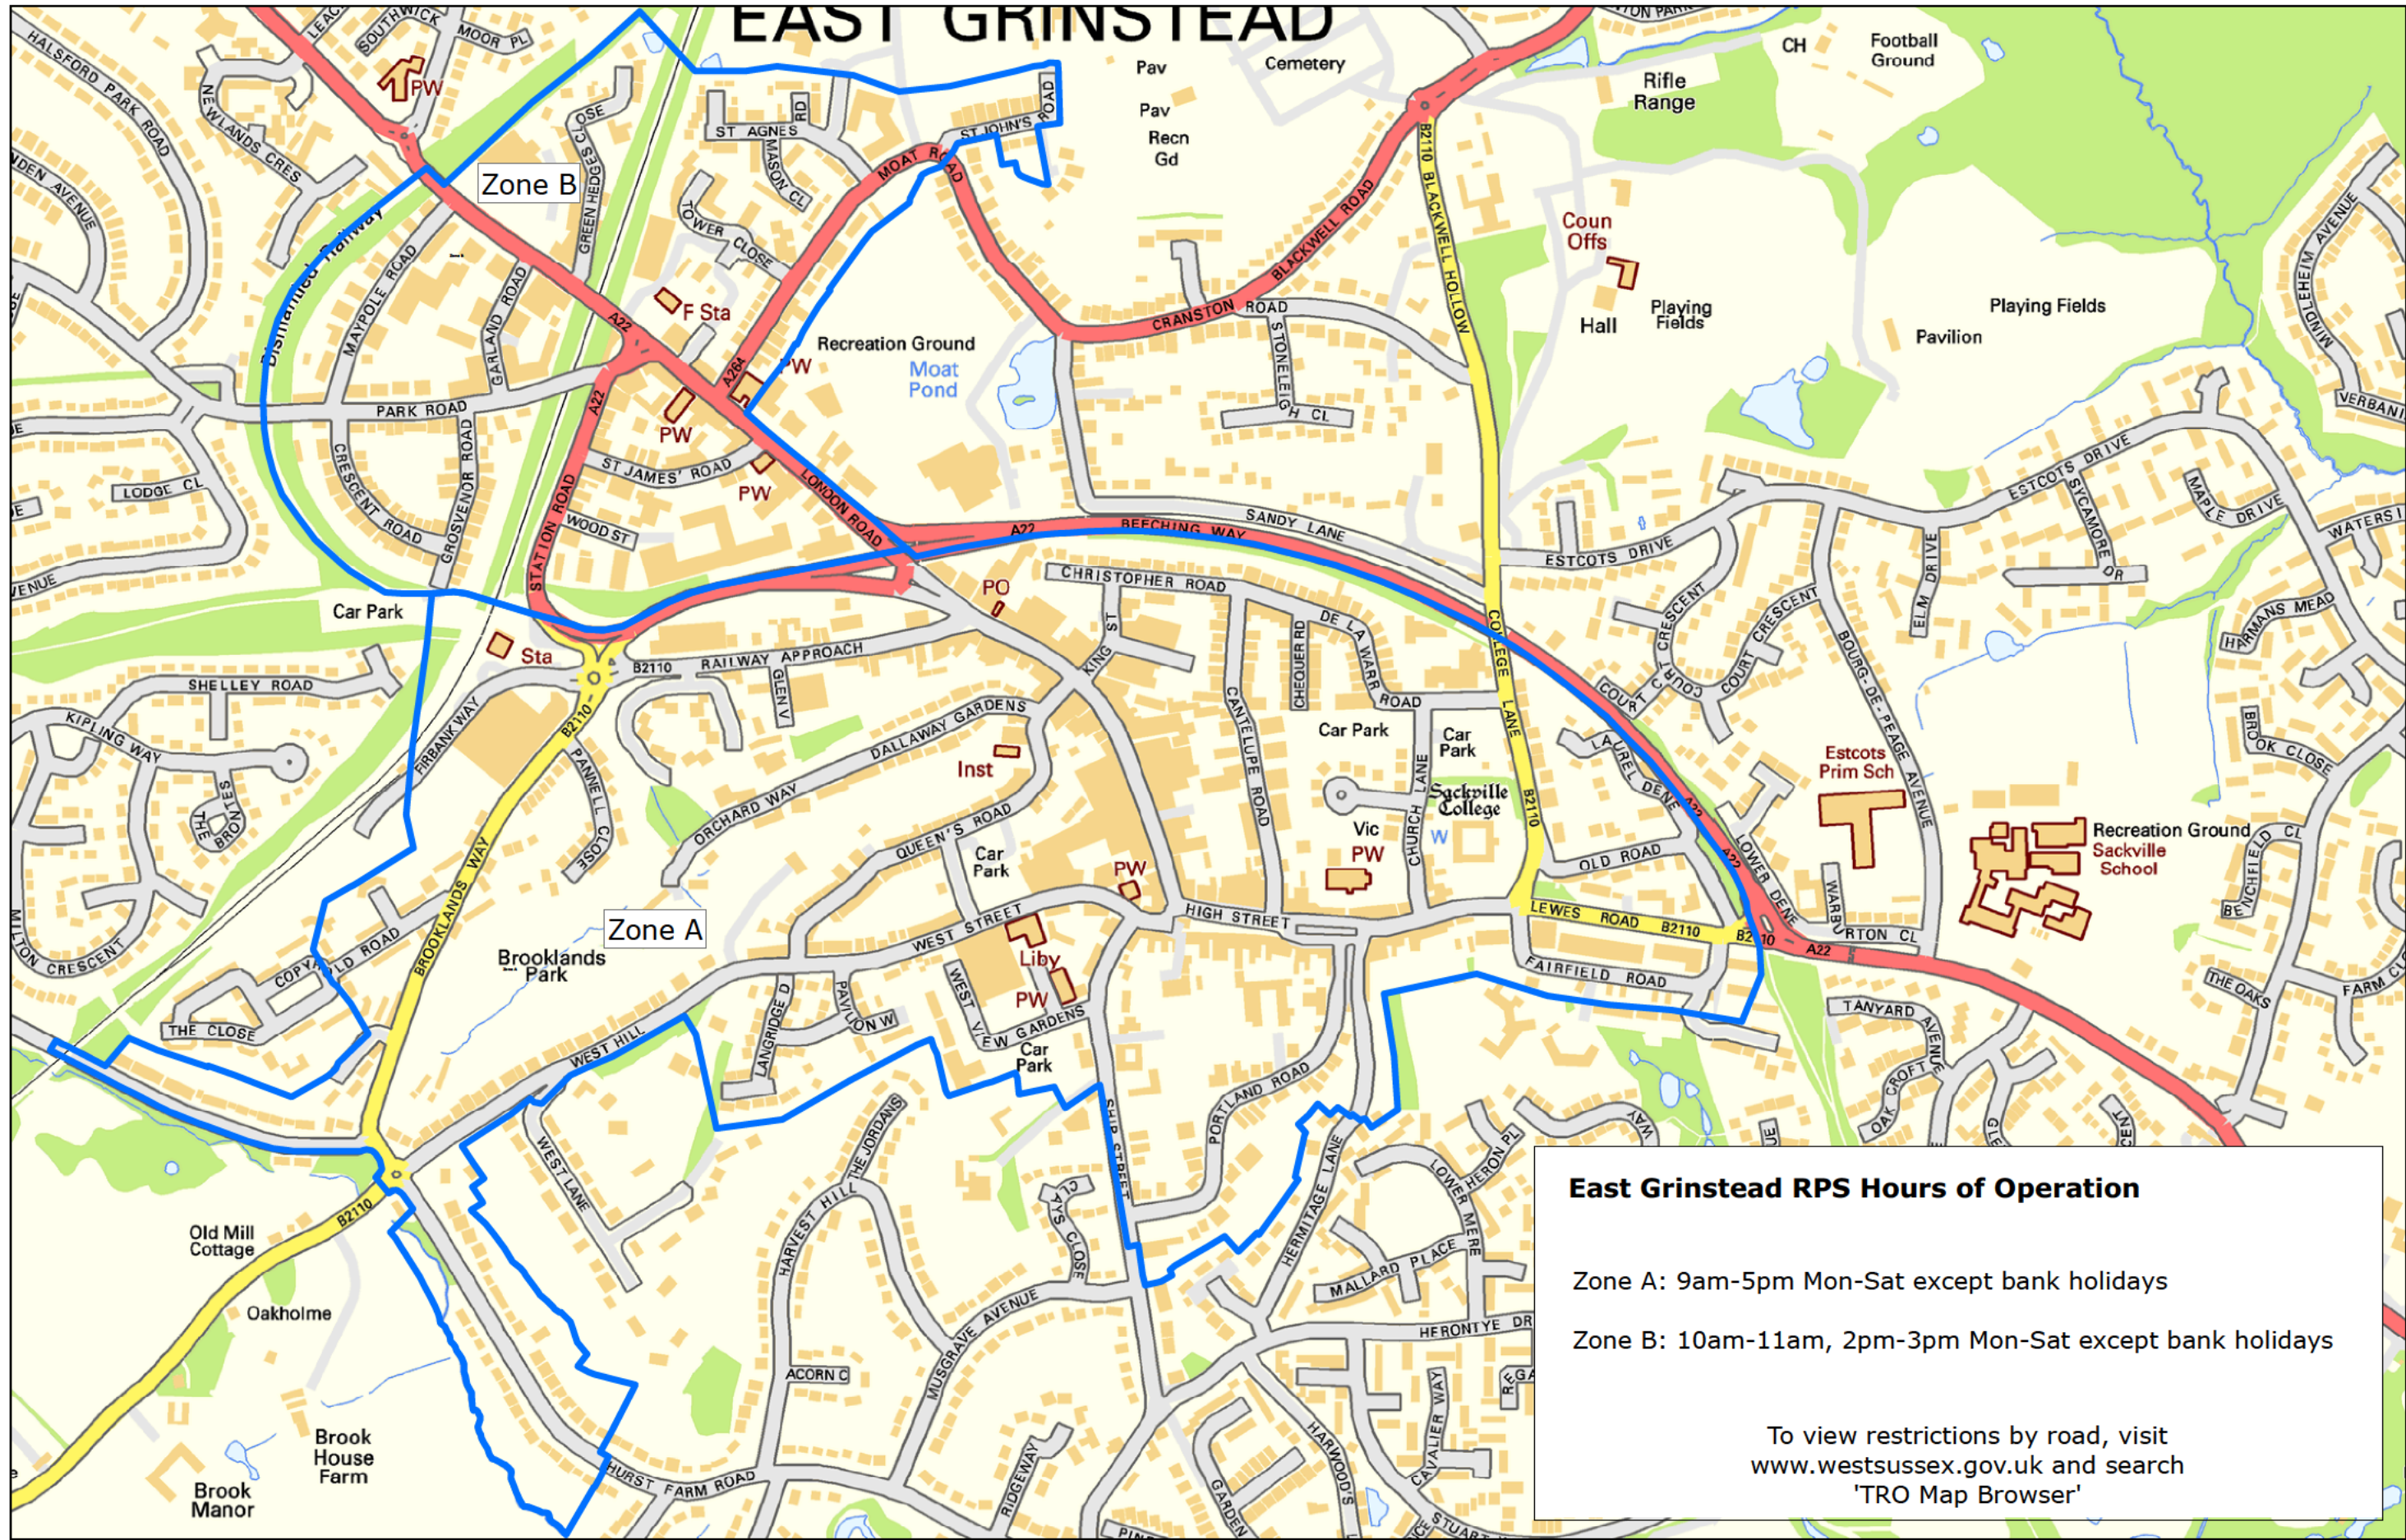

EAST GRINSTEAD

East Grinstead RPS Hours of Operation

Zone A: 9am-5pm Mon-Sat except bank holidays

Zone B: 10am-11am, 2pm-3pm Mon-Sat except bank holidays

To view restrictions by road, visit www.westsussex.gov.uk and search 'TRO Map Browser'

Reproduced from or based upon 2009 Ordnance Survey mapping with permission of the Controller of HMSO © Crown Copyright reserved. Unauthorised reproduction infringes Crown copyright and may lead to prosecution or civil proceedings West Sussex County Council Licence No. 100023447

EAST GRINSTEAD RESIDENTS' PARKING SCHEME (RPS)

SCALE: 1:6,000